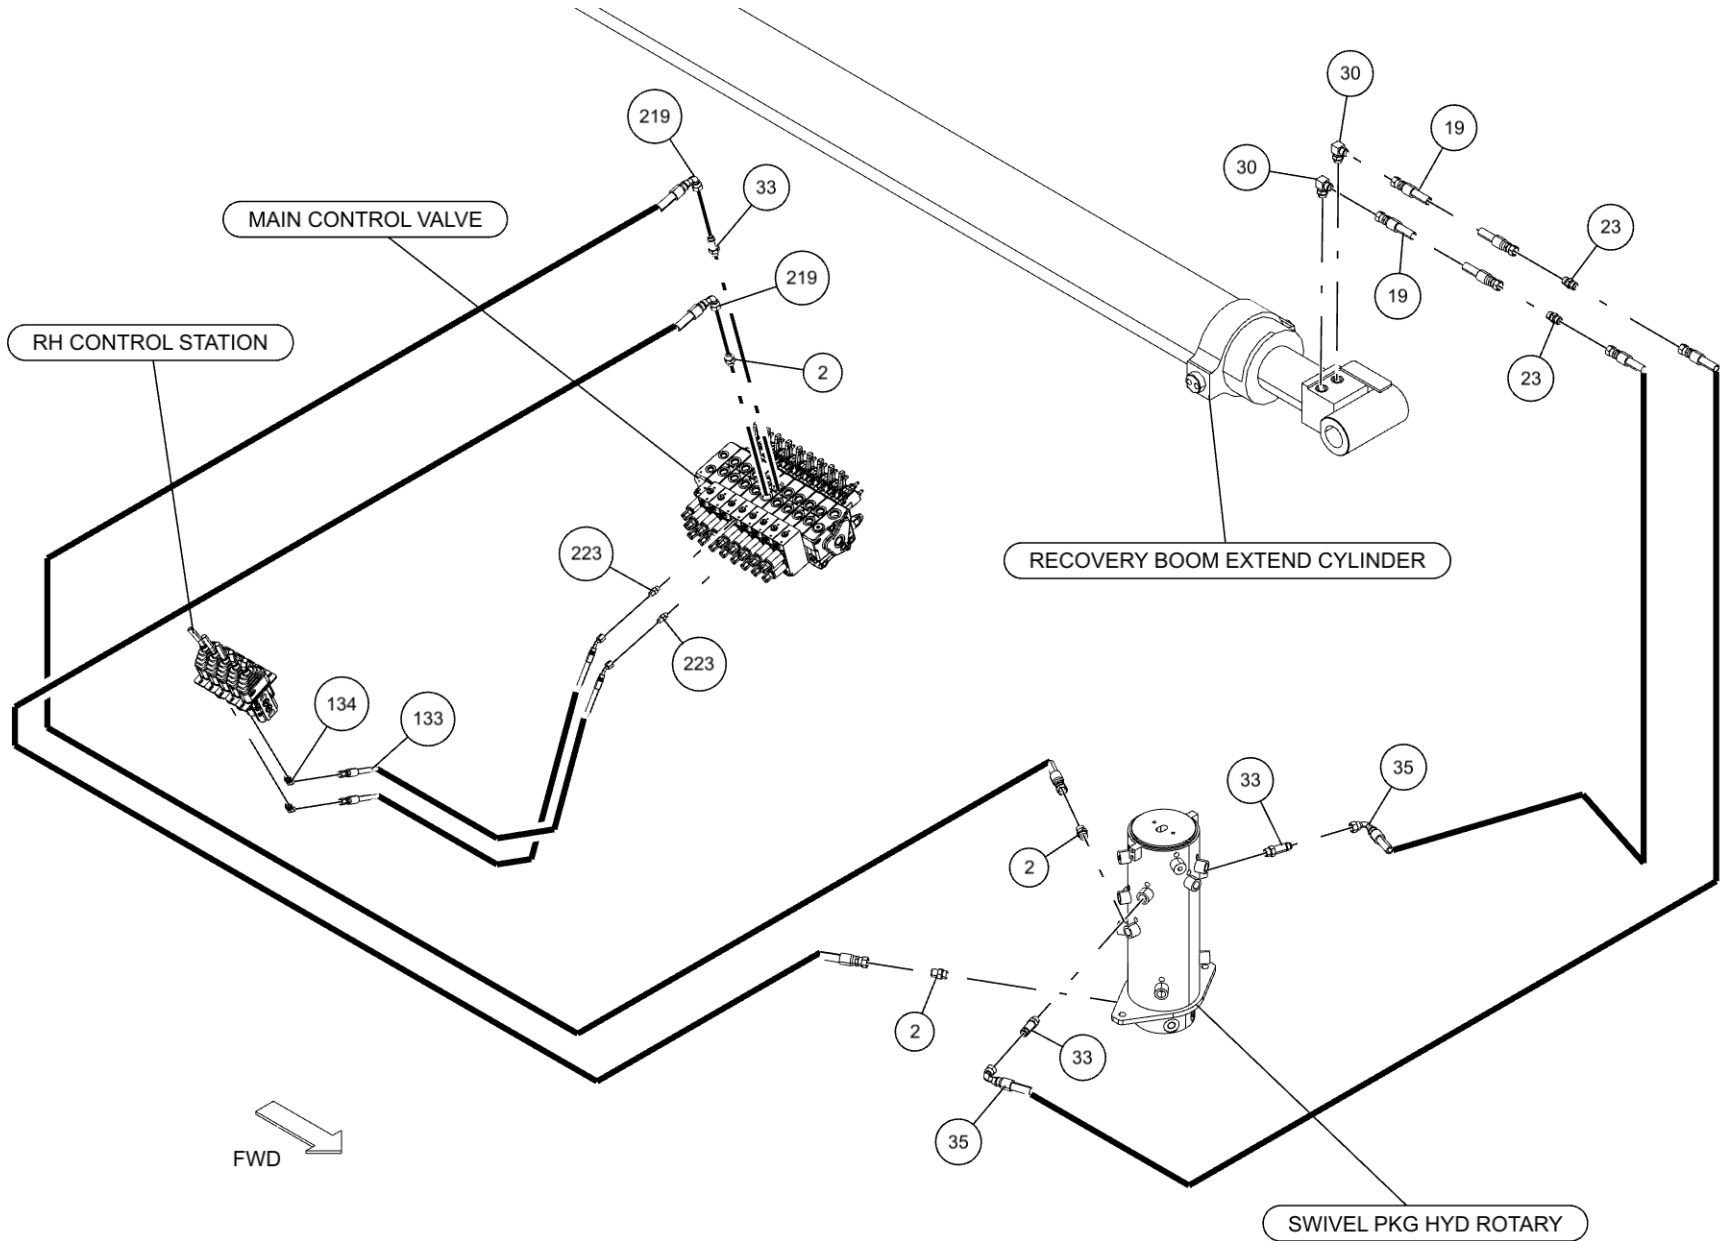

1150KB COACH LOW RIDER (09020592) (cont'd)

Recovery Boom Extend Cylinder Hydraulic Hoses

1150KB COACH LOW RIDER (09020592) (cont'd)
Recovery Boom Extend Cylinder Hydraulic Hoses (cont'd)

ITEM	PART NUMBER	DESCRIPTION	QTY
1	09020592	1150KB_COACH_LR_22K_50K_DW	
2	03000012	HOSE HYD, 29" LONG	1
3	0300041	CONNECTOR, 8MJ-8MB	9
4	0300044	ADAPTER, 6MJ-8MB	6
5	0300052	ELBOW, 8MJ-10MB90	5
6	0300113	GREASE FITTING, 1/4-28 STR	7
7	0300229	FITTING, ELB 8MJ-8MP90	1
8	03003419	HOSE, HYD 132" LG	1
9	03003420	HOSE, HYD 60" LG	1
10	03003421	HOSE, HYD 18" LG	3
11	03003424	HOSE, HYD 138"	1
12	03003425	HOSE, HYD 90" LG	4
13	03003426	HOSE, HYD 45" LG	6
14	03003427	HOSE, HYD 192" LG	2
15	0300364	CLAMP-HOSE, 0.875"-2.75" 50"LBS	4
16	0300400	CONNECTOR, 12MJ-12MB	1
17	0300431	CONNECTOR, 16MJ-16MJ	1
18	0300558	HOSE, SUCTION 2"ID 100R4 (C4)	15 ft.
19	0300657	HOSE HYD, 46" LG	4
20	0300659	HOSE HYD, 45"	2
21	0300660	HOSE HYD, 120"	4
22	0300835	KNOB-BOOM (UP-DOWN)	1
23	0300837	KNOB-BOOM (IN-OUT)	1
24	0300865	FITTING, CONNECTOR 8MJ-8MJ	3
25	0300866	HOSE HYD 144" 16M3K W/16-16FJX EE	1
26	0301113	HOSE HYD, 82"	2
27	0301368	ADAPTER, 16MB-12MJ	1
28	0301372	FITTING, ST.CONN. 12FJ-8MJ	1
29	0301376	CONNECTOR 8 MJ - 10 MB	6
30	0301377	FITTING, TEE, 3/8" JIC	1
31	0301388	ELBOW, 8MJ-8MB90	14
32	0301422	FITTING, 6MJ-6MJ SMALL	5
33	0301427	HOSE HYD, 11" 5000 PSI	2
34	0301445	FITTING, EXTENDED	10
35	0301470	FITTING, 90ELB 6MJ-8MB90	13
36	0301471	HOSE, 30" 8FJK-8M3K-8FJX90	5
37	0301473	HOSE HYD, 18" LG	4
38	0301522	ADAPTER, 6MJ-6MB	30
39	0301577	1/4 OD PLASTIC AIRLINE, BLACK	69 ft.
40	03016142	TUBE, HYD ASSY SF TO O/R	4
41	0301619	TEE, 6MJ-6MJ-6MB BRANCH	1
42	0301620	ELBOW, 6MJ-6MB90	4
43	0301637	FITTING, FL - FLANGE	1
44	0301695	HOSE HYD, 91"	2
45	0301696	FITTING, ELB 90 DEG 6MJ-6FJX90	3
46	0301767	FITTING, HOSE BARB 1FJX	2
47	0301781	FITTING, SWV NUT RUN TEE	2
48	0301861	QUICK PIN, LINCH -B7932 PL 7/16	2
49	0301909	RECEPTACLE BOOT	1
50	0301946	FITTING, BLKHD CONNECT	3
51	0301948	HD 7 WAY TRAILER CONNECT	1
52	0301995	FITTING, ADAPTER STR	1
53	0301997	HOSE HYD, 18" 6FJX-6FJX -6M2T	1
54	0301998	HOSE HYD, 24" LG	2
55	0302052	TEE, 8MJ-8FJX-8MJ RUN	1
56	0302056	HOSE HYD, 183"	5
57	0302085	FITTING, 90 DEG ADPTR	3
	0302170	FITTING, SWV 90 DEG BENT	2