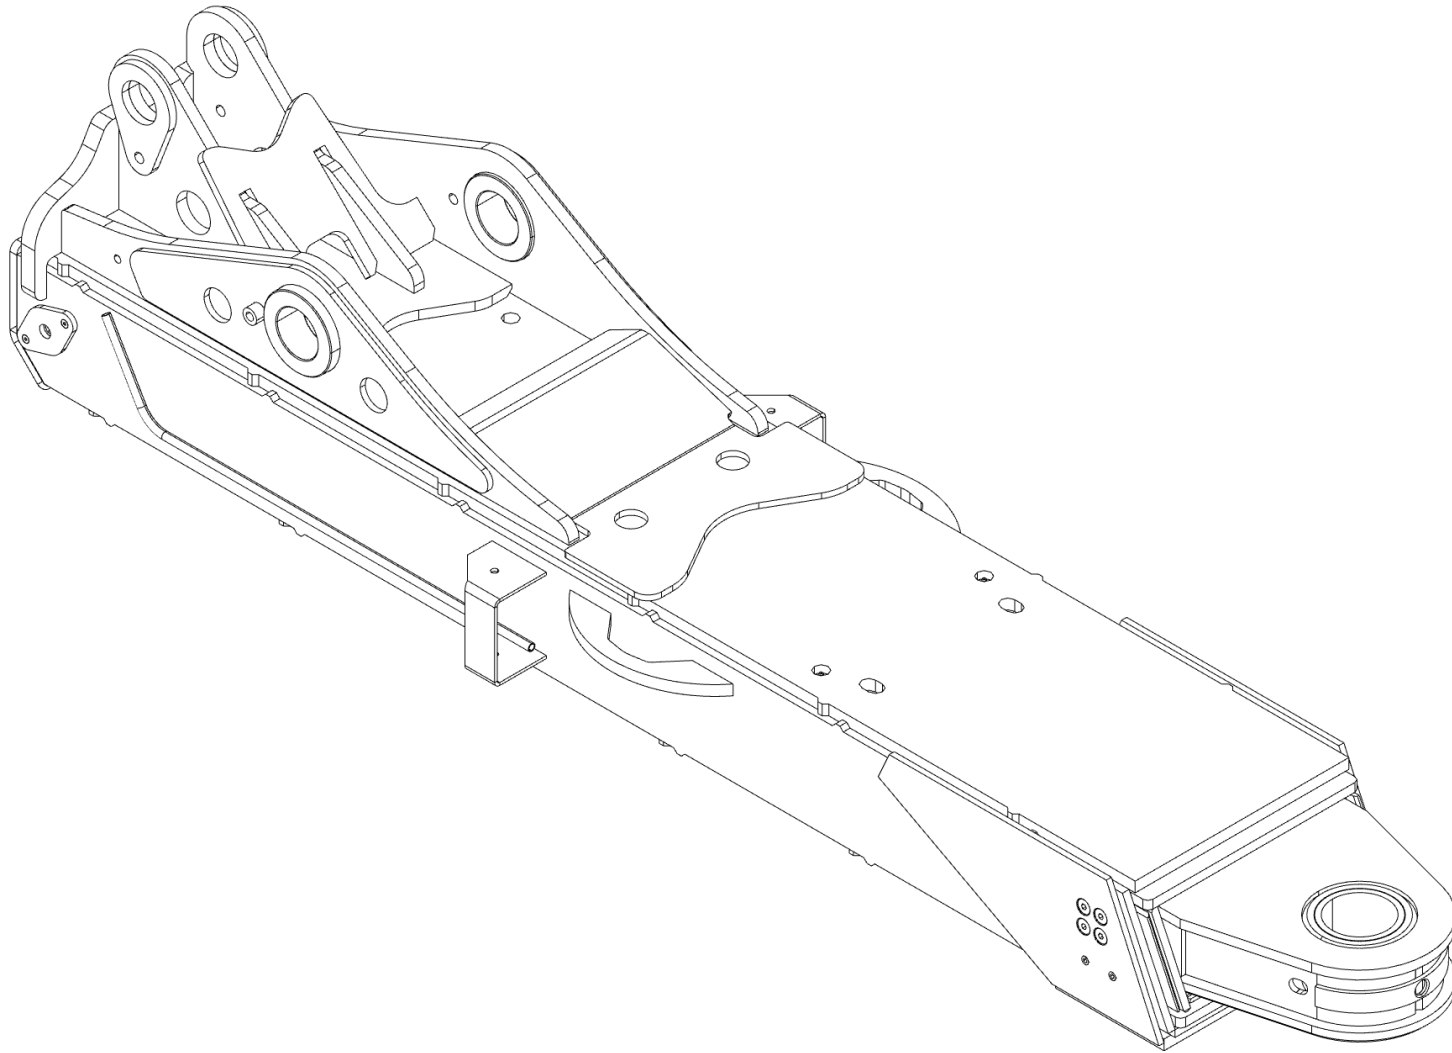

HORIZONTAL UNDERLIFT ASSEMBLY (09001439)
Horizontal Underlift

HORIZONTAL UNDERLIFT ASSEMBLY (09001439) (cont'd)
Horizontal Underlift (cont'd)

ITEM	PART NUMBER	DESCRIPTION	QTY
	09001439	U/L HORIZONTAL BOOM ASSY	
1	0300113	GREASE FITTING, 1/4-28 STR	6
2	03042237	ANTI SNAKING SPACER PUCK 15/16	2
3	0307425	CYL, HYD - U/L BOOM EXTEND	2
4	0307460	FITTING, HYD 6MJ-6MB90LL	2
5	0311442	WEAR PAD (15/16 x 1 x 4)	2
6	0400079	SCREW, 1/4-20X3/4 FHS GR5	4
7	0400086	SCREW, 1/4-20X1-1/4 FHS	4
8	0400118	SCREW, 5/16-18X3/4 HHC GR5	3
9	0400139	SET SCREW, 3/8-16X1-1/2 SOC	1
10	0400155	SCREW, 3/8-16X3/4 FHS	6
11	0400249	SCREW, 5/8-11X1-1/4 SHC	2
12	0400344	SCREW, 1/2-13X3/4 FHS GR8	8
13	0400379	NUT, 5/16-18 SPR J	1
14	0400392	NUT, 3/8-16 LOK	1
15	0400463	WASHER, 5/16	3
16	0400464	LKWASHER, 5/16	3
17	0400594	SCREW, 1/4-20X5/8 FHS	4
18	0400749	SCREW, 1/2-13X1-1/4 FHS	18
19	0400990	SET SCREW, 1/2-13X1/2 SOC	6
20	07004402	ANGLE, HOSE COVER	1
21	07004403	PLATE, HOSE COVER	1
22	07049606	ANTI SNAKING SPACER (BOLT-ON)	2
23	0717869	PLATE, SPACER (BOLT-ON)	2
24	0717871	PIN, CYLINDER ROD	1
25	0717872	PIN, EXTEND CYLINDER BASE	1
26	0717873	PIN, SHEAR OUTER BOOM	2
27	0718087	PLATE - PAD SPACER	2
28	0718096	BLOCK, STOP	2
29	0724419	PLATE-PLUG RETAINER	2
30	0724683P	U/L HEEL POLISHED-LOWRIDER	1
31	08001228	U/L OUTER BOOM WELDMENT	1
32	08001288	EXTEND CYL BRACKET WELDMENT	1
33	08001448	2ND STAGE BOOM WELDMENT	1
34	09001475	3RD STAGE ASSY	1
35	9012594	FITT, HYD RUN TEE, 6MJx6MBx6MJ	2
36	930150003	TOP PADS	4
37	930150004	BOTTOM PADS	2
38	GH246	SPLIT RUBBER GROMMET	2