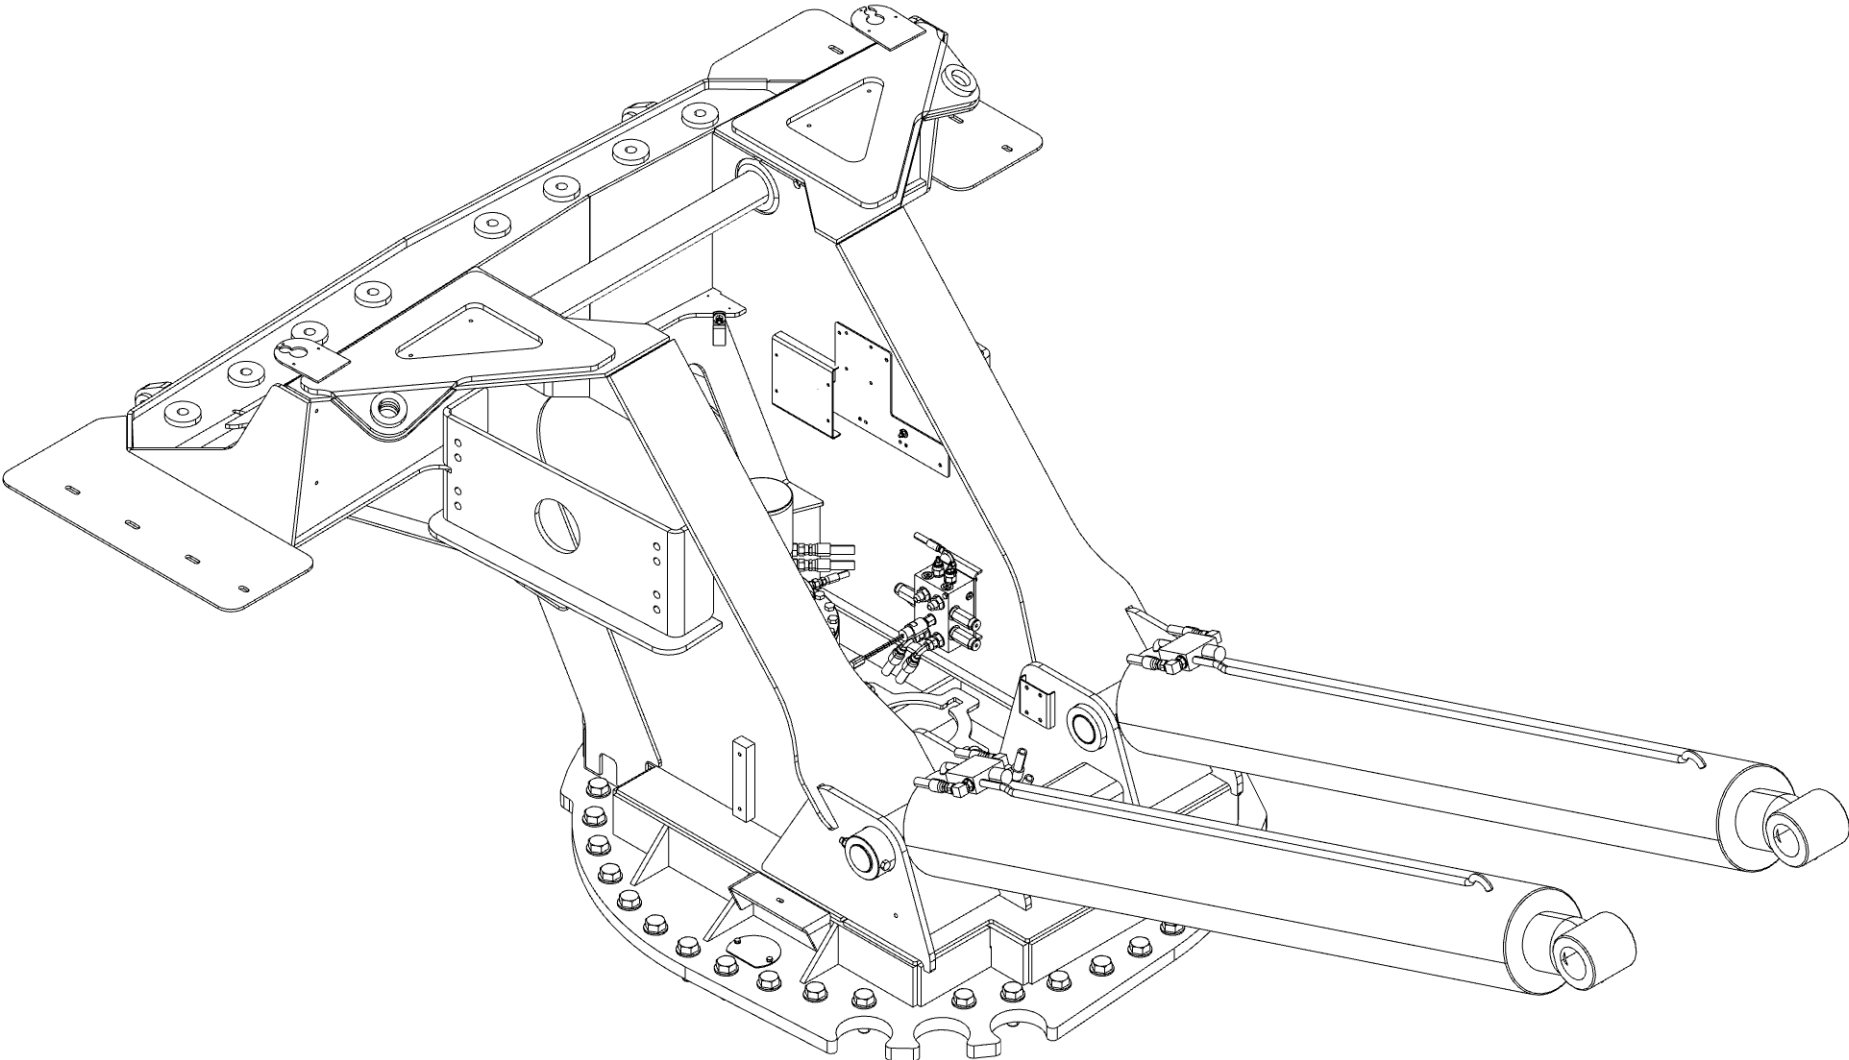

WRECKER FRAME ASSEMBLY (0911548)
Wrecker Frame

WRECKER FRAME ASSEMBLY (0911548) (cont'd)

Wrecker Frame (cont'd)

ITEM	PART NUMBER	DESCRIPTION	QTY
	0911548	WRECKER FRM ASSY 1140 12V	
1	0300188	CLAMP,1-1/2" HOSE	2
2	0301487	CLAMP HOSE 1/2 COVO909	1
3	0302574	FITTING-BULKHEAD RUN TEE	2
4	0310318	SWITCH - PRESSURE	1
5	0310634	FITTING 6MB-4FP	1
6	0400066	SCREW, 1/4-20X3/4 HHC GR5	4
7	0400126	SCREW, 3/8-16X1 HHC GR5	8
8	0400188	SCREW, 1/2-13X2 HHC GR5	4
9	0400274	SCREW, 5/8-11X2 HHC GR8	8
10	0400318	SCREW, 1-8X3 SHC	4
11	0400336	SCREW, 1-8X3 HHC GR8	31
12	0400367	NUT, 1/4-20 LOK	2
13	0400392	NUT, 3/8-16 LOK	2
14	0400408	NUT, 1/2-13 LOK	4
15	0400451	WASHER, 1/4	2
16	0400452	LKWASHER, 1/4	4
17	0400480	WASHER, 3/8	10
18	0400482	LKWASHER, 3/8	8
19	0400492	USS FLAT WASHER, 1/2	8
20	0400508	LKWASHER, 5/8	8
21	0400522	WASHER, 1-1/16X2X1/8 TH YZ	35
22	04011911	5/8-11 HEX WELD NUT	8
23	07032703	KEEPER PLATE - BOOM PIVOT	2
24	07032784	PIN - BOOM PIVOT 1075	1
25	0719162	PLATE, ACCESS COVER	2
26	0726417	PLATE-SWIVEL LOCK	1
27	0726421	OMNEX PANEL	1
28	0726422	ANGLE, SWIVEL LOCK	1
29	0726423	LONG ANGLE, SWIVEL LOCK	1
30	0810223	WRECKER FRM WLD 1150	1
31	0907994	SWING VALVE KIT (1060S)	1
32	0911359	SWING DRIVE W/ INTERNAL BRAKE	1
33	0911549	LIFT CYL ASSY 1150	1
34	0911552	AIR VALVE PLATE ASSY 1150 12V	1