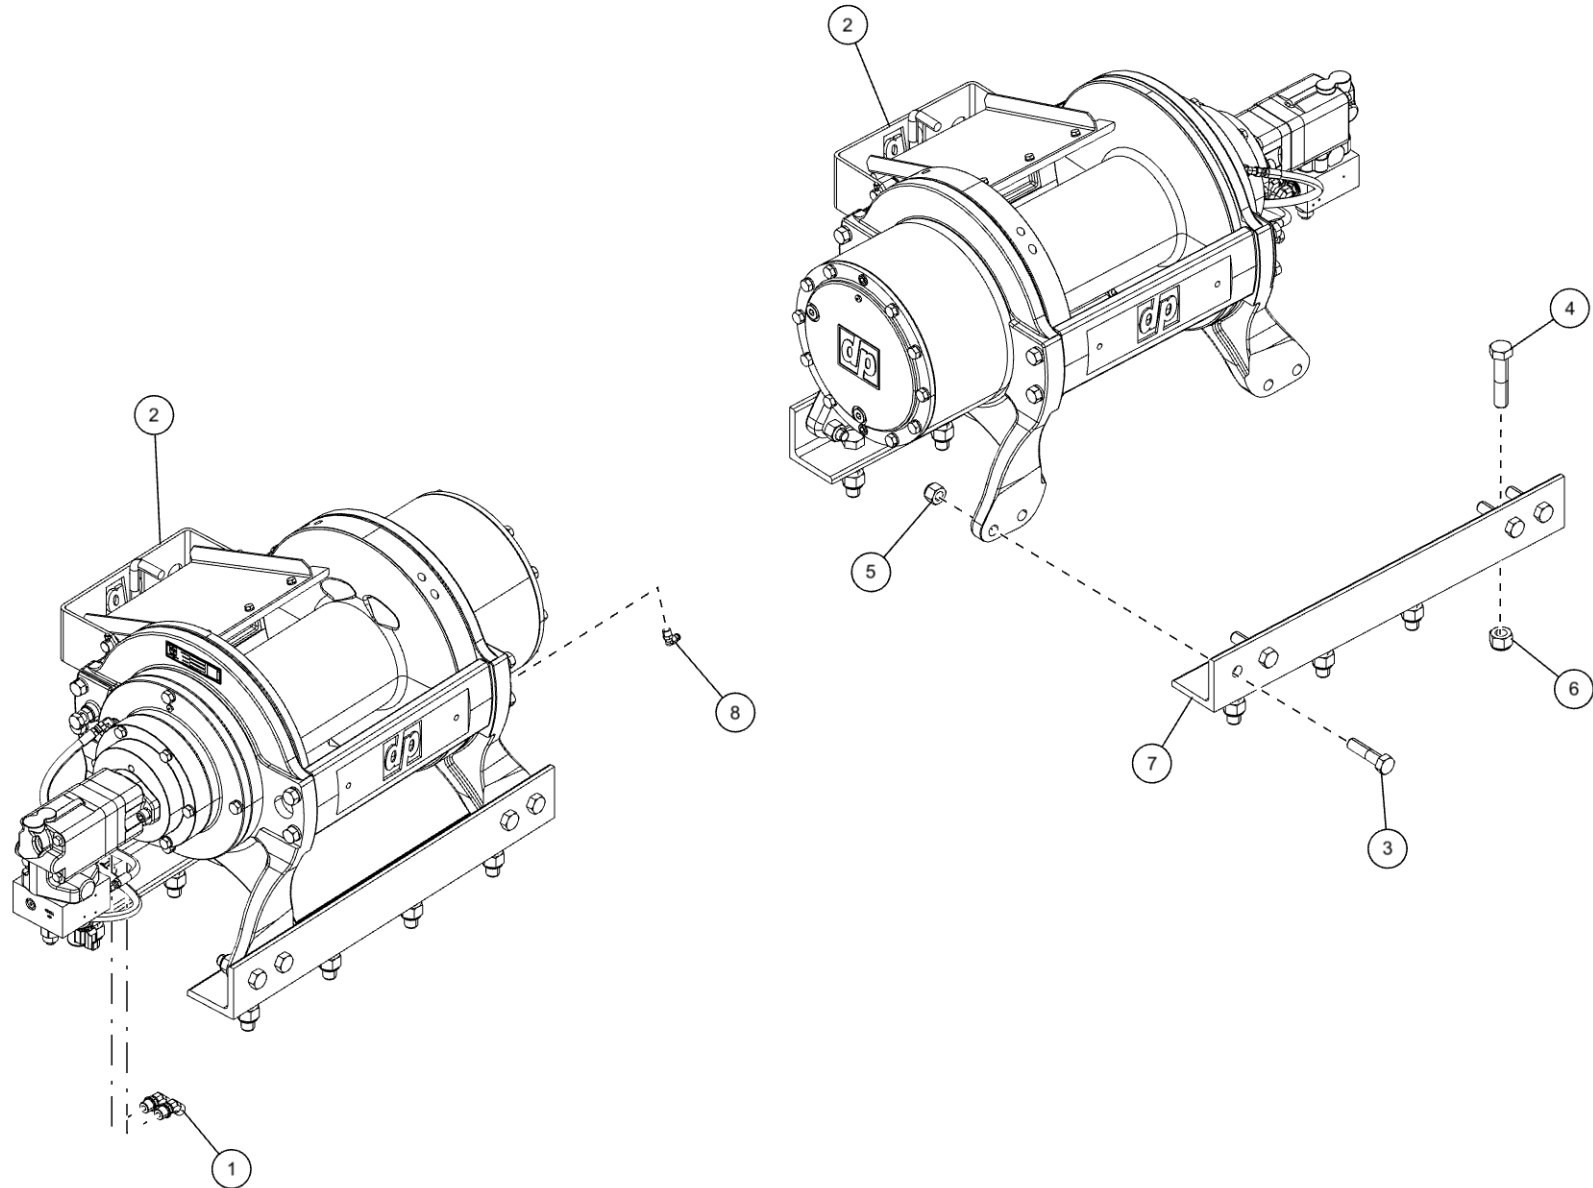

WINCHES ON WRECKER FRAME (0911454)

Winch Components

WINCHES ON WRECKER FRAME (0911454) (cont'd)
Winch Components (cont'd)

ITEM	PART NUMBER	DESCRIPTION	QTY
	0911454	WINCH ASSY 1150	
1	0302321	ELBOW, 8MJ-8MB45	4
2	03025138	WINCH-dp MODEL S50-50K (2)SPD	2
3	0400289	SCREW, 3/4-10X3 HHC GR8	16
4	0400307	SCREW, 7/8-9X4 HHC GR8	16
5	0400431	NUT, 3/4-10 LOK GR8	16
6	0400437	NUT, 7/8-9 LOK GR8	16
7	0724984	ANGLE, WINCH MTG MR40-SA	4
8	9010520	FITTING-ELBOW 1/4T-1/4NPT	2