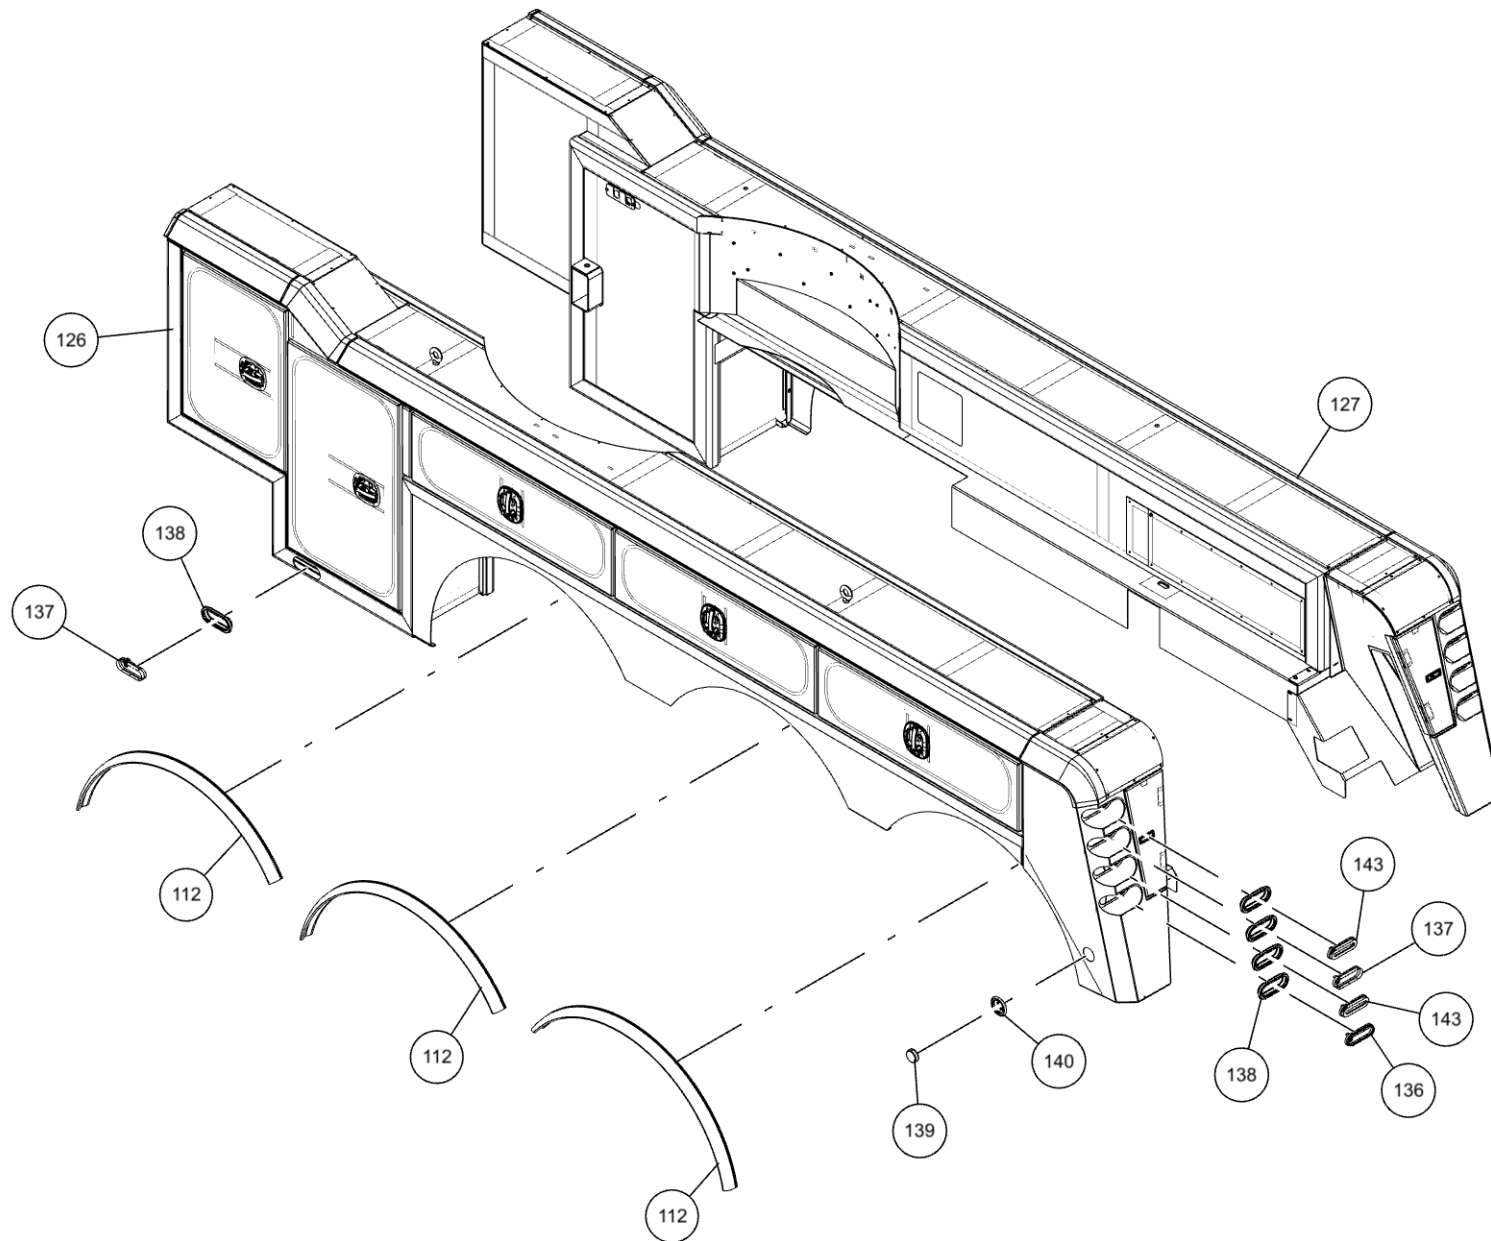

1150KB COACH LOW RIDER (09020592) (cont'd) Toolbox Grommets & Lights

1150KB COACH LOW RIDER (09020592) (cont'd)

Toolbox Grommets & Lights (cont'd)

ITEM	PART NUMBER	DESCRIPTION	QTY
	09020592	1150KB_COACH_LR_22K_50K_DW	
1	03000012	HOSE HYD, 29" LONG	1
2	0300041	CONNECTOR, 8MJ-8MB	9
3	0300044	ADAPTER, 6MJ-8MB	6
4	0300052	ELBOW, 8MJ-10MB90	5
5	0300113	GREASE FITTING, 1/4-28 STR	7
6	0300229	FITTING, ELB 8MJ-8MP90	1
7	03003419	HOSE, HYD 132" LG	1
8	03003420	HOSE, HYD 60" LG	1
9	03003421	HOSE, HYD 18" LG	3
10	03003424	HOSE, HYD 138"	1
11	03003425	HOSE, HYD 90" LG	4
12	03003426	HOSE, HYD 45" LG	6
13	03003427	HOSE, HYD 192" LG	2
14	0300364	CLAMP-HOSE, 0.875"-2.75" 50"LBS	4
15	0300400	CONNECTOR, 12MJ-12MB	1
16	0300431	CONNECTOR, 16MJ-16MJ	1
17	0300558	HOSE, SUCTION 2"ID 100R4 (C4)	15 ft.
18	0300657	HOSE HYD, 46" LG	4
19	0300659	HOSE HYD, 45"	2
20	0300660	HOSE HYD, 120"	4
21	0300835	KNOB-BOOM (UP-DOWN)	1
22	0300837	KNOB-BOOM (IN-OUT)	1
23	0300865	FITTING, CONNECTOR 8MJ-8MJ	3
24	03008669	HOSE HYD 144" 16M3K W/16-16FJX EE	1
25	0301113	HOSE HYD, 82"	2
26	0301368	ADAPTER, 16MB-12MJ	1
27	0301372	FITTING, ST.CONN. 12FJ-8MJ	1
28	0301376	CONNECTOR 8 MJ - 10 MB	6
29	0301377	FITTING, TEE, 3/8" JIC	1
30	0301388	ELBOW, 8MJ-8MB90	14
31	0301422	FITTING, 6MJ-6MJ SMALL	5
32	0301427	HOSE HYD, 11" 5000 PSI	2
33	0301445	FITTING, EXTENDED	10
34	0301470	FITTING, 90ELB 6MJ-8MB90	13
35	0301471	HOSE, 30" 8FJK-8M3K-8FJX90	5
36	0301473	HOSE HYD, 18" LG	4
37	0301522	ADAPTER, 6MJ-6MB	30
38	0301577	1/4 OD PLASTIC AIRLINE, BLACK	69 ft.
39	03016142	TUBE, HYD ASSY SF TO O/R	4
40	0301619	TEE, 6MJ-6MJ-6MB BRANCH	1
41	0301620	ELBOW, 6MJ-6MB90	4
42	0301637	FITTING, FL - FLANGE	1
43	0301695	HOSE HYD, 91"	2
44	0301696	FITTING, ELB 90 DEG 6MJ-6FJX90	3
45	0301767	FITTING, HOSE BARB 1FJX	2
46	0301781	FITTING, SWV NUT RUN TEE	2
47	0301861	QUICK PIN, LINCH -B7932 PL 7/16	2
48	0301909	RECEPTACLE BOOT	1
49	0301946	FITTING, BLKHD CONNECT	3
50	0301948	HD 7 WAY TRAILER CONNECT	1
51	0301995	FITTING, ADAPTER STR	1
52	0301997	HOSE HYD, 18" 6FJX-6FJX -6M2T	1
53	0301998	HOSE HYD, 24" LG	2
54	0302052	TEE, 8MJ-8FJX-8MJ RUN	1
55	0302056	HOSE HYD, 183"	5
56	0302085	FITTING, 90 DEG ADPTR	3
57	0302170	FITTING, SWV 90 DEG BENT	2