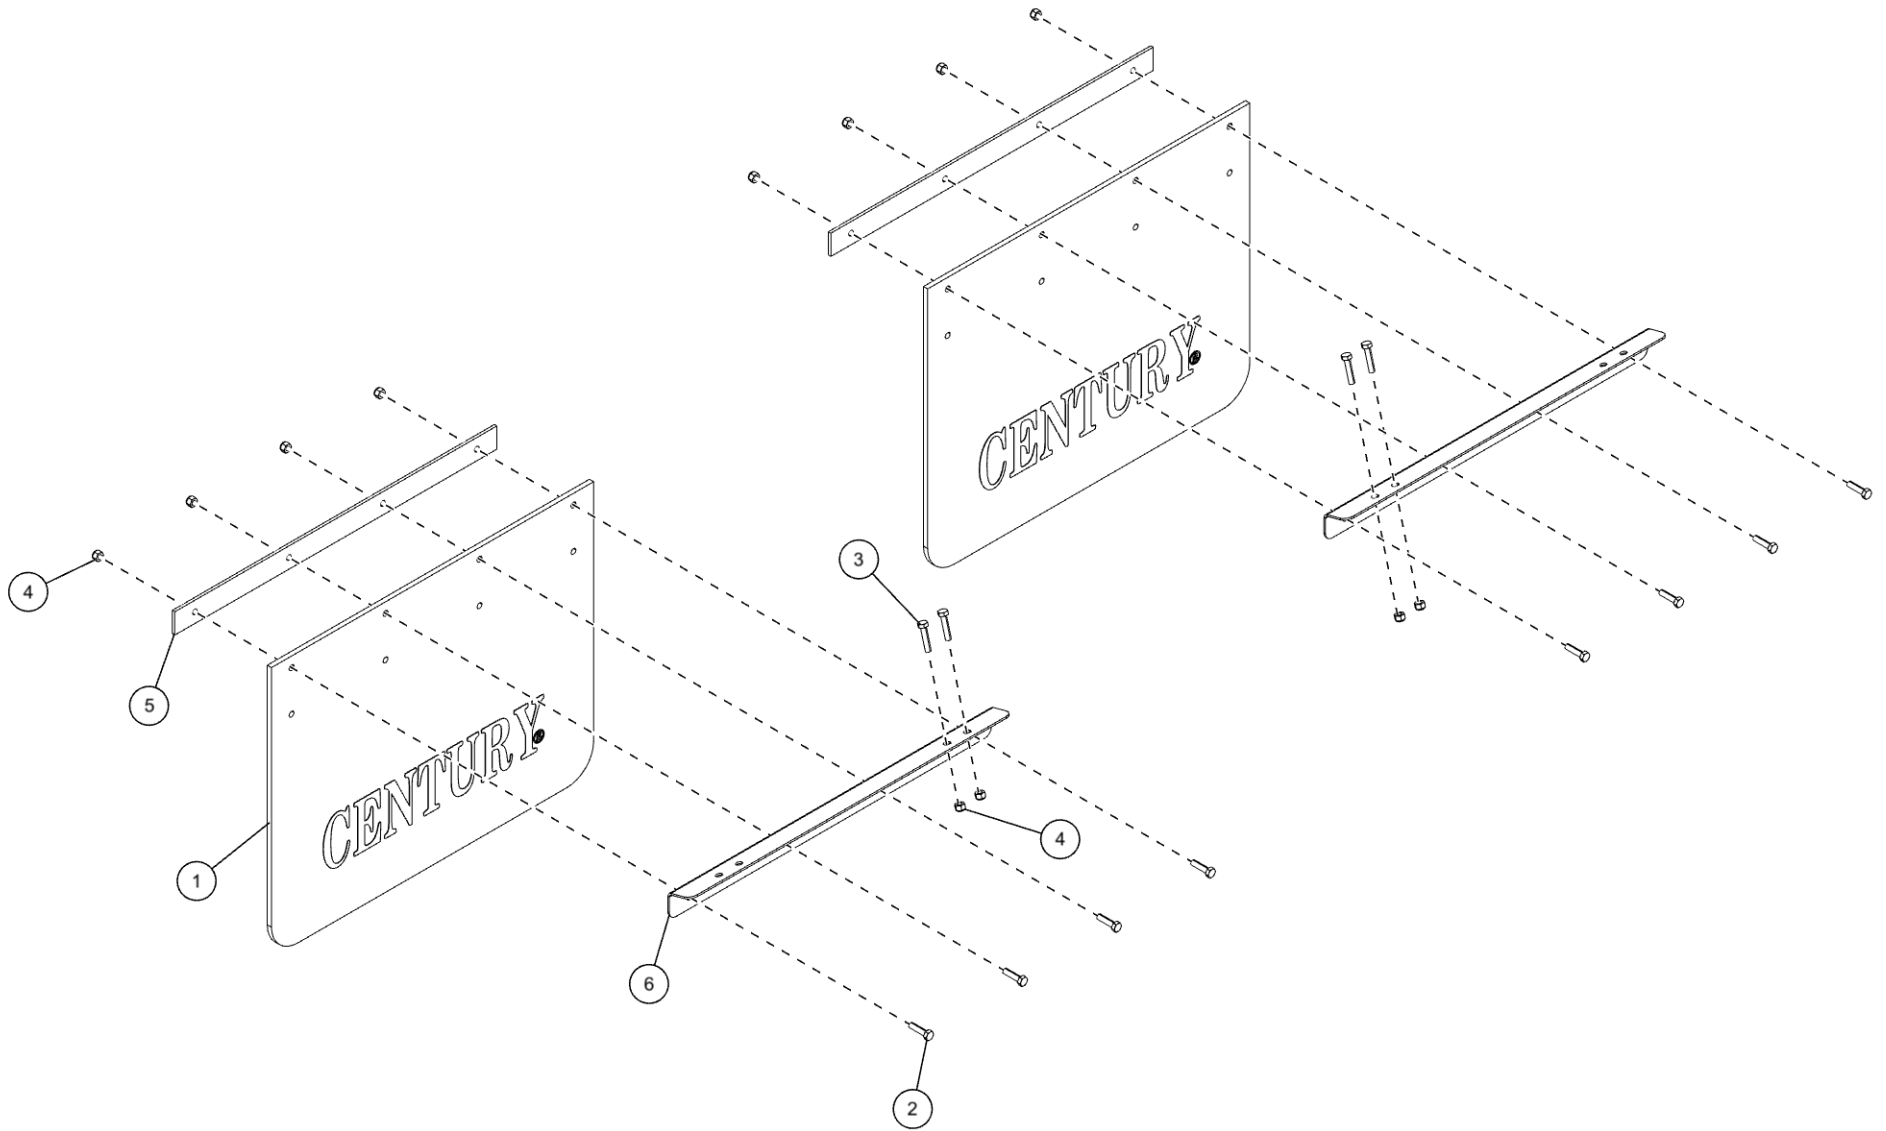

MUDFLAP KIT (0908418)

Mudflap Kit Components

MUDFLAP KIT (0908418) (cont'd)
Mudflap Kit Components (cont'd)

| ITEM | PART NUMBER | DESCRIPTION | QTY |
|------|-------------|-------------------------------|-----|
| | 0908418 | KIT-MUDFLAP CENTURY ROTATOR | |
| 1 | 0310631 | MUD FLAP, CENTURY | 2 |
| 2 | 0400103 | SCREW, 5/16-18X1-1/4 HHC GR5 | 8 |
| 3 | 0400104 | SCREW, 5/16-18X1-1/2 HHC GR5 | 4 |
| 4 | 0400382 | NUT, 5/16-18 LOK | 12 |
| 5 | 0717386 | BAR - MUDFLAP | 2 |
| 6 | 0718264 | ANGLE, ROTATOR MUD FLAP MOUNT | 2 |