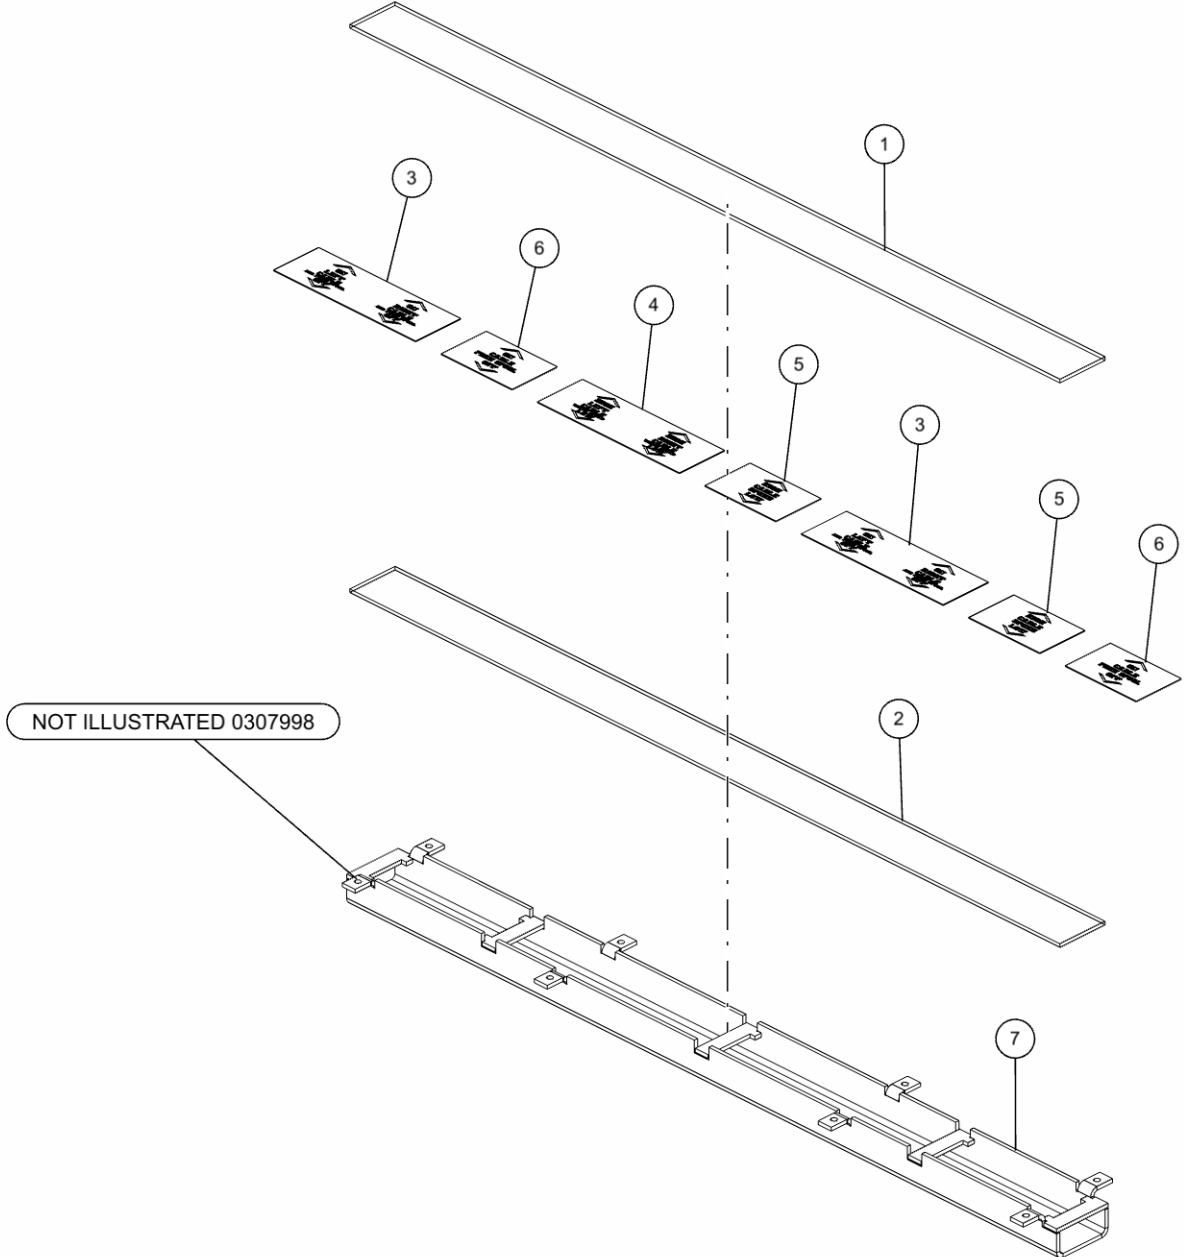

RIGHT HAND CONTROL STATION PANEL ILLUMINATED LEGEND (09000139)

Illuminated Legend Assembly

RIGHT HAND CONTROL STATION PANEL ILLUMINATED LEGEND (09000139) (cont'd)
Illuminated Legend Assembly (cont'd)

| ITEM | PART NUMBER | DESCRIPTION | QTY |
|------|-------------|--------------------------------|-----|
| | 09000139 | ILLUMINATED LEGEND ASSY 27.5 | |
| 1 | 0307971 | PLASTIC, DUST COVER-CLEAR 27.5 | 1 |
| 2 | 0307975 | PLASTIC, COLOR LENS - RED 27.5 | 1 |
| - | 0307998 | LIGHT,LEGEND RED CONTROL STA | 8 |
| 3 | 0501589 | LEGEND, PANEL-CABLE ON/OFF | 2 |
| 4 | 0501590 | LEGEND, PANEL-CABLE HIGH/LOW | 1 |
| 5 | 0501591 | LEGEND, PANEL-CABLE SPEED | 2 |
| 6 | 0501593 | LEGEND, PANEL-CABLE FREE SPOOL | 2 |
| 7 | 0807046 | CHANNEL,LIGHT&LEGEND WLMT 27.5 | 1 |