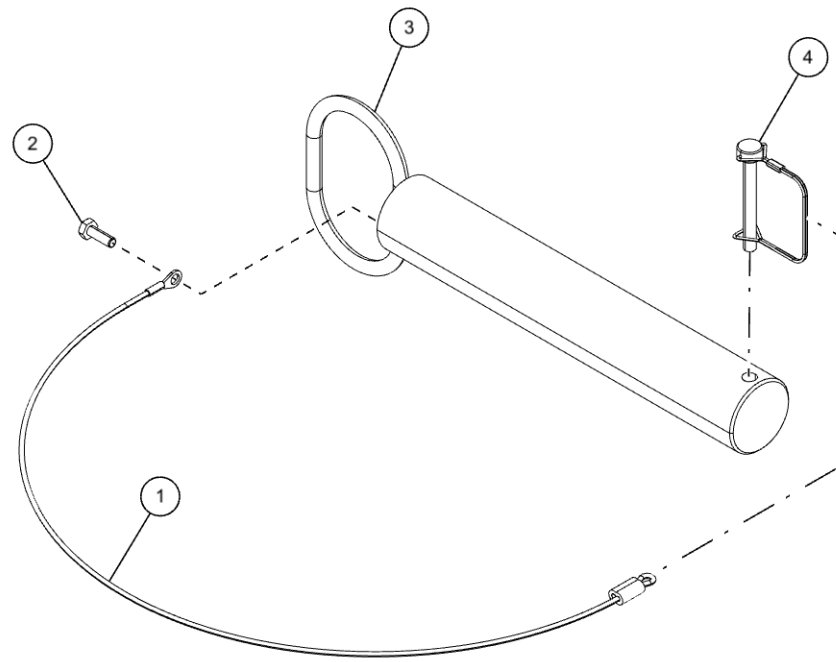

OUTRIGGER PAD PIN ASSEMBLY (0906963)

Pin Components

OUTRIGGER PAD PIN ASSEMBLY (0906963) (cont'd)
Pin Components (cont'd)

ITEM	PART NUMBER	DESCRIPTION	QTY
	0906963	PIN - REAR OUTRIGGER PAD ASSY	
1	0311210	SNAP RING, 1" 5100-100	1
2	0402020	GREASE FITTING, 1/4-28 STR	1
3	0805893	FITTING, 6MJ-6MJ SMALL	1
4	HD1259	ADAPTER, 6MJ-6MB	1