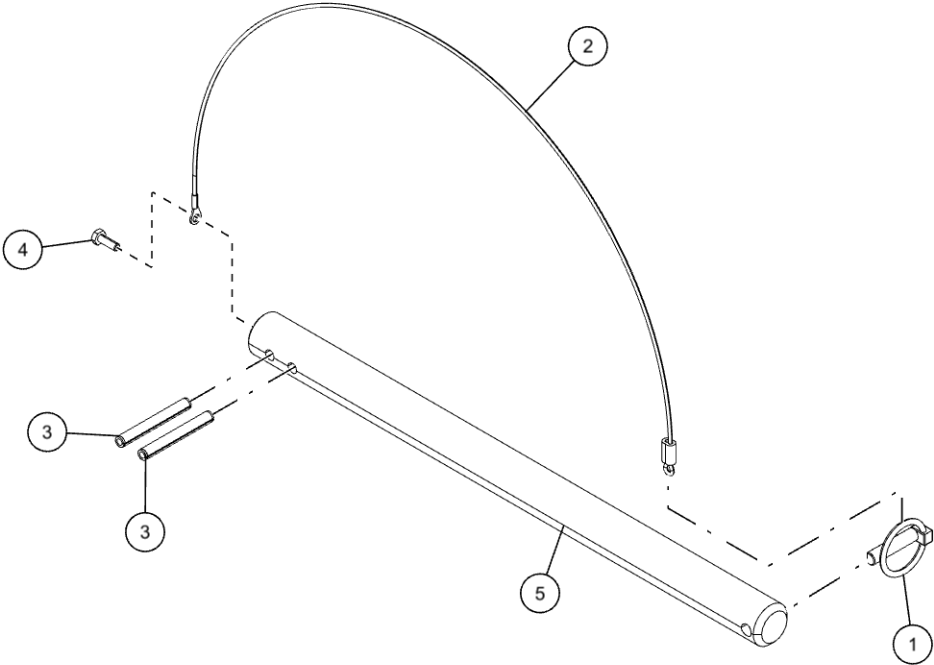

SPADE LOCK RETAINER PIN (0911124)
Retainer Pin Components

SPADE LOCK RETAINER PIN (0911124) (cont'd)
Retainer Pin Components (cont'd)

ITEM	PART NUMBER	DESCRIPTION	QTY
	0911124	PIN ASSY - SPADE PIVOT	
1	0301861	QUICK PIN,LINCH -B7932 PL 7/16	1
2	0312703	CABLE, PIN RETAINER (LONG)	1
3	0400568	PIN, 3/8X3 SPR	2
4	0402020	SCREW, 1/4-20X3/4 HHC SS	1
5	0724634	PIN PIVOT SPADE	1