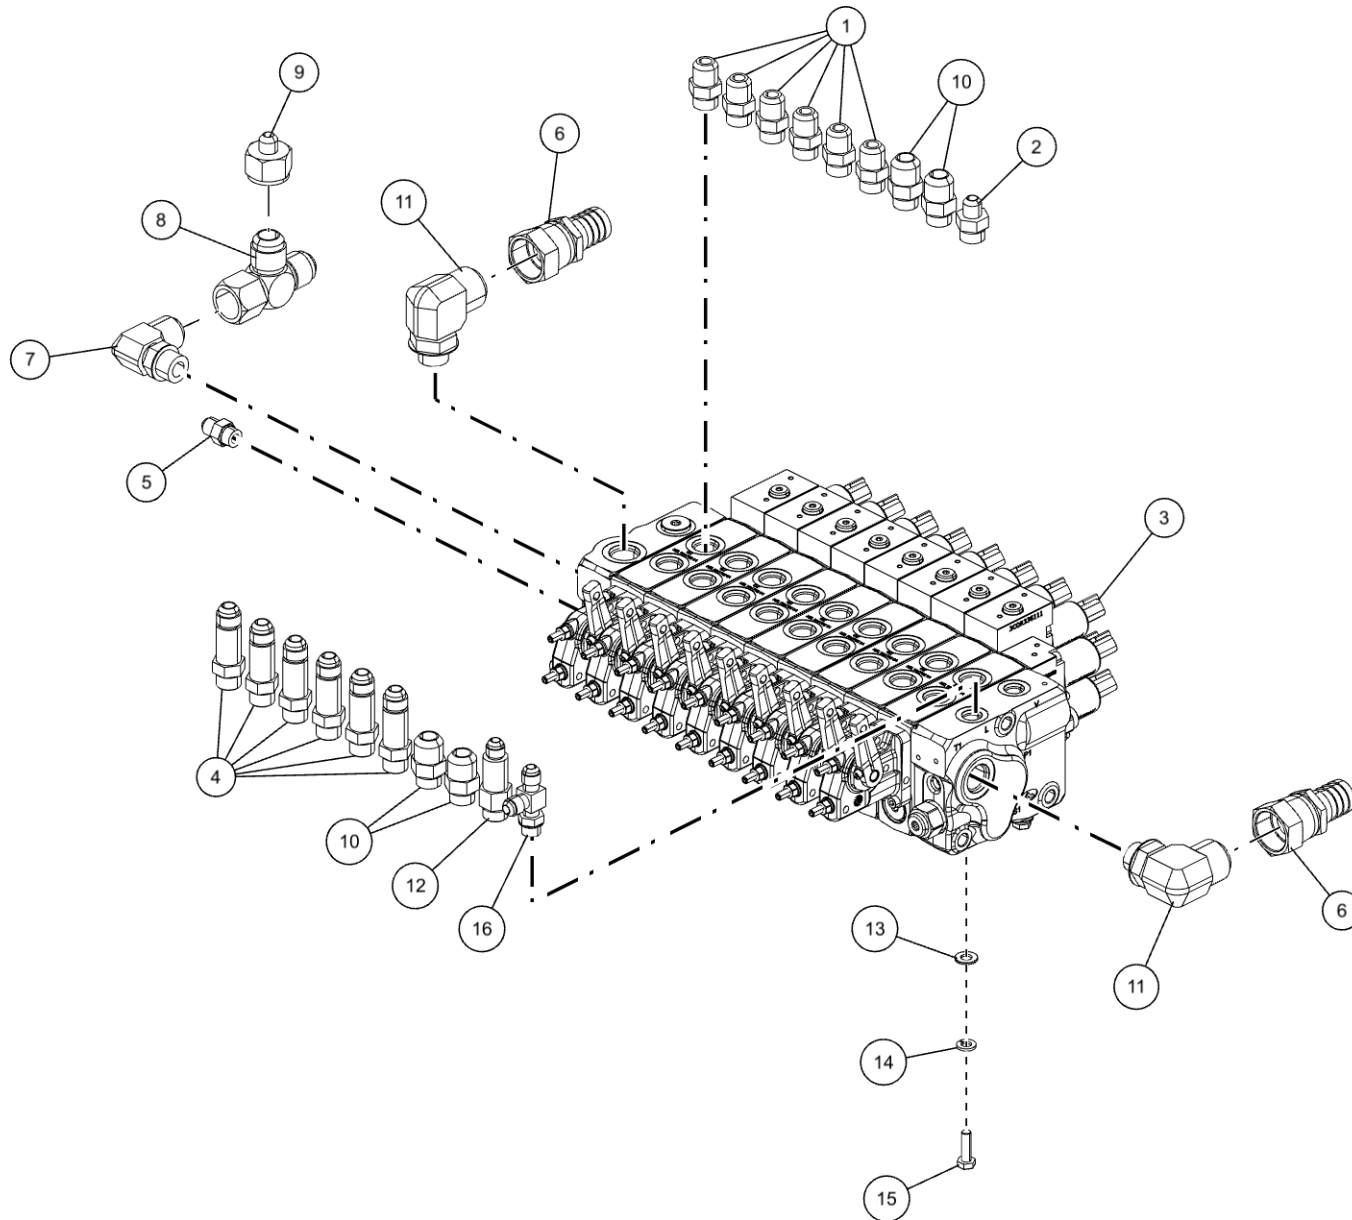

MAIN HYDRAULIC VALVE (09002243)

Main Valve Hydraulic Fittings & Mounting Hardware

MAIN HYDRAULIC VALVE (09002243) (cont'd)
Main Valve Hydraulic Fittings & Mounting Hardware (cont'd)

ITEM	PART NUMBER	DESCRIPTION	QTY
	09002243	VALVE ASSY, 1150 KNEE MAIN	
1	0300041	CONNECTOR, 8MJ-8MB	6
2	0300044	ADAPTER, 6MJ-8MB	1
3	03001779	VALVE, MAIN CONTROL	1
4	0301445	FITTING, EXTENDED	6
5	0301522	ADAPTER, 6MJ-6MB	1
6	0301767	FITTING, HOSE BARB 1FJIX	2
7	0302085	FITTING, 90 DEG ADPTR	1
8	0302826	FITTING, TEE	1
9	0302829	FITTING, ADAPTOR	1
10	0303079	ADAPTER, 10MJ-8MB	4
11	0307444	FITTING, 16MJ-10MB90	2
12	0310289	FITTING-LONG ADAPTER 6MJ-8MBLL	1
13	0400463	WASHER, 5/16	3
14	0400464	LKWASHER, 5/16	3
15	0410540	SCREW, M8-1.25X25 HHC 8.8	3
16	9012594	FITT, HYD RUN TEE, 6MJx6MBx6MJ	1