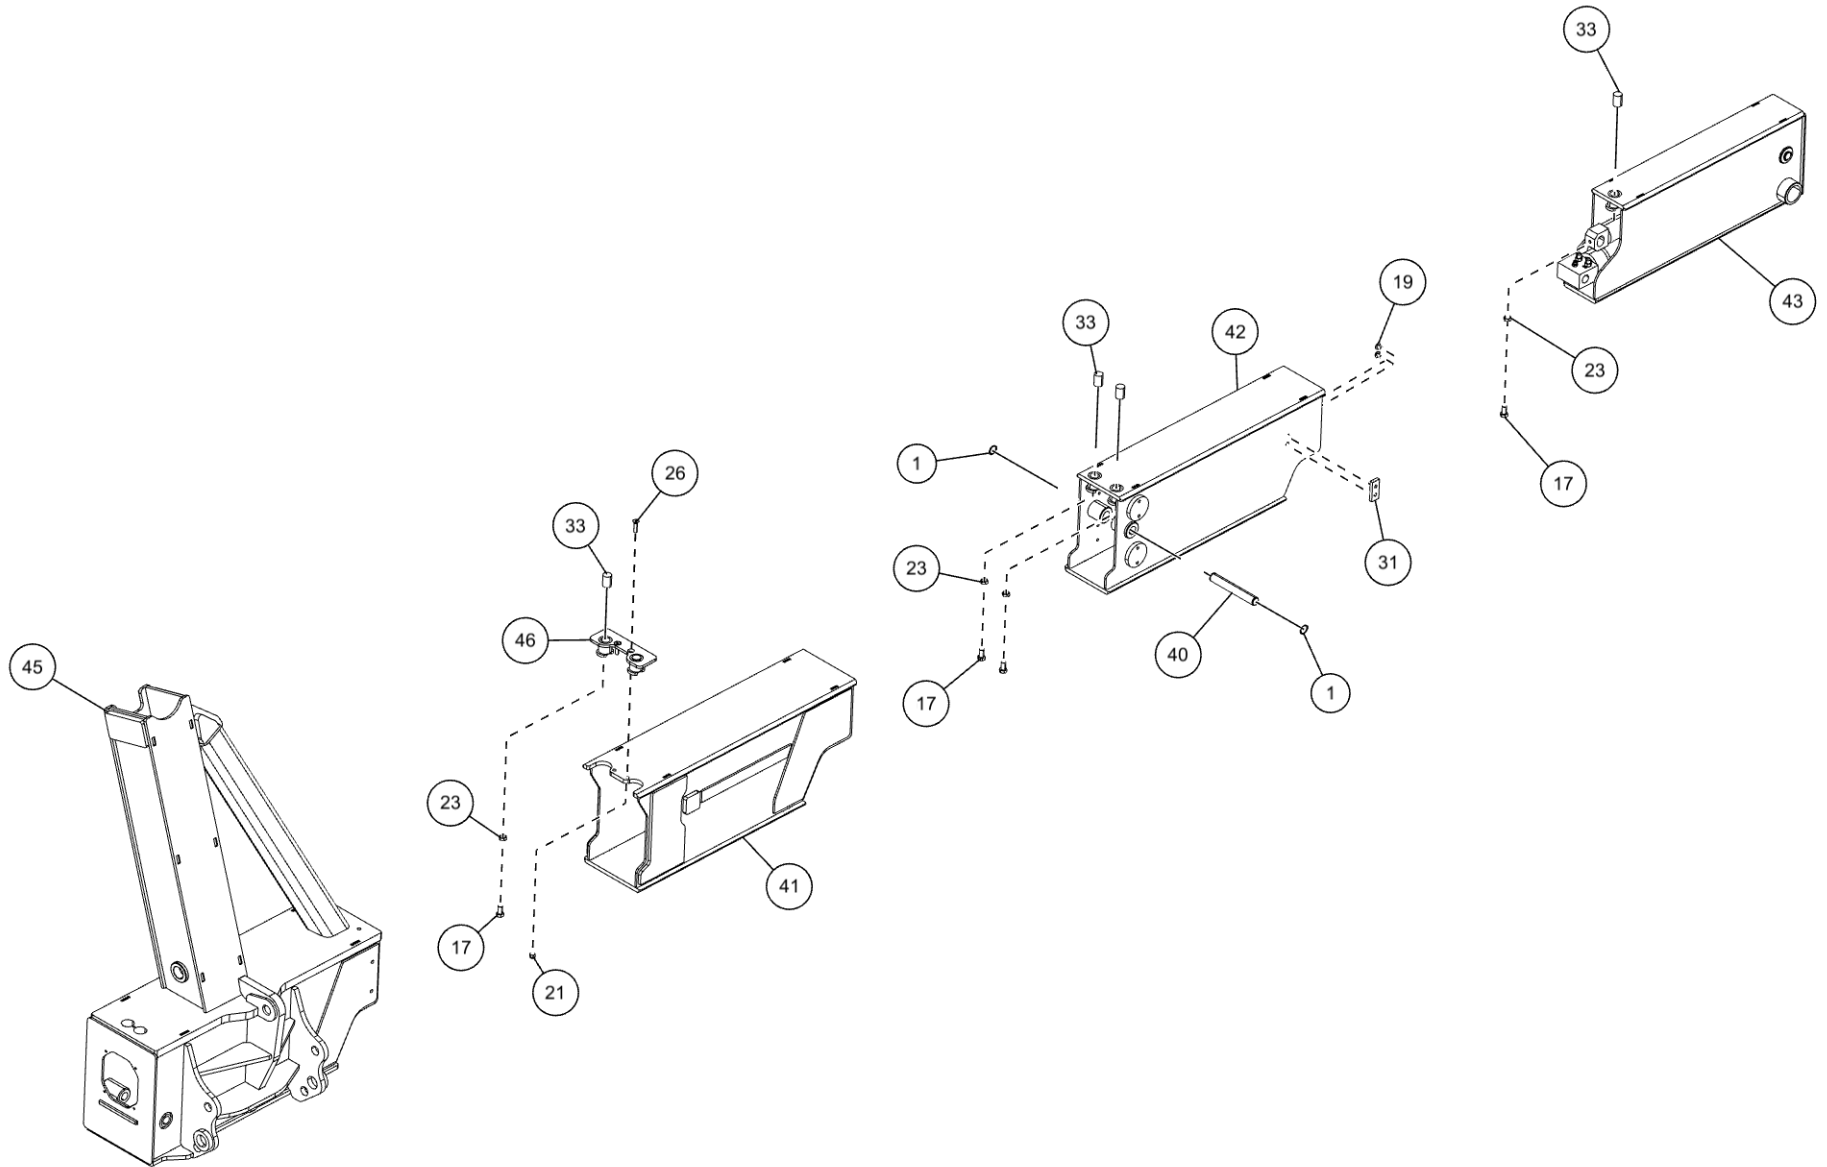

4-STAGE REAR OUTRIGGER ASSEMBLY (09028162) (cont'd) Right Hand Stages

4-STAGE REAR OUTRIGGER ASSEMBLY (09028162) (cont'd)
Right Hand Stages (cont'd)

ITEM	PART NUMBER	DESCRIPTION	QTY
	09028162	4-STAGE REAR OUTRIGGER ASSY	
1	0300110	SNAP RING, 1" 5100-100	8
2	0300113	GREASE FITTING, 1/4-28 STR	2
3	0301422	FITTING, 6MJ-6MJ SMALL	4
4	0301522	ADAPTER, 6MJ-6MB	4
5	03015922	STAUFF CLAMP, 3/8 TWIN	4
6	03033346	TUBE, HYD ASSY LT REAR O/R EXT	1
7	03033347	TUBE, HYD ASSY LT REAR O/R RET	1
8	03033348	TUBE, HYD ASSY RT REAR O/R EXT	1
9	03033349	TUBE, HYD ASSY RT REAR O/R RET	1
10	0310289	FITTING-LONG ADAPTER 6MJ-8MBLL	4
11	0310707	CYLINDER, SPADE 4BOREx23STROKE	2
12	0312677	CYLINDER, TELESCOPING PIGGYBACK	2
13	0400066	SCREW, 1/4-20X3/4 HHC GR5	8
14	0400070	SCREW, 1/4-20X1 HHC GR5	2
15	0400132	SCREW, 3/8-16X1-1/2 HHC GR5	4
16	0400139	SET SCREW, 3/8-16X1-1/2 SOC	4
17	0400176	SCREW, 1/2-13X1 HHC GR5	10
18	0400221	SET SCREW, 3/8-16X1 SOC	2
19	0400228	SCREW, 3/8-24X5/8 BSC	8
20	0400347	SCREW, 3/8-24X7/8 HHC GR5	8
21	0400392	NUT, 3/8-16 LOK	8
22	0400398	NUT, 3/8-16 LOK JAM	2
23	0400410	NUT, 1/2-13 JAM	10
24	0400452	LKWASHER, 1/4	10
25	0400482	LKWASHER, 3/8	12

ITEM	PART NUMBER	DESCRIPTION	QTY
26	0400982	SCREW, 3/8-16X1-1/2 FHS	4
27	0402120	WASHER, 3/8 SS	4
28	07000162	SHAFT, 1 DIA X 5-1/2 L	2
29	07020904	PLATE, HARDLINE COVER RH	1
30	07020905	PLATE, HARDLINE COVER LH	1
31	0703231	PLATE, STOP OUTER BOOM	4
32	07039408	PLATE, TOP SPACER	2
33	07039412	PAD, O/R TOP ADJUSTMENT	10
34	0707117	SHAFT, UPPER SPADE	2
35	0721901	PIN - OUTRIGGER TOP	2
36	0721902	PIN - OUTRIGGER BOTTOM	2
37	0722970	PAD,SPACER	4
38	0723889	PLATE-HOSE RETAINING	4
39	0725043	PLATE-COVER	2
40	0727421	SHAFT, 1 DIA X 7 L	2
41	08023676	REAR O/R 2ND STAGE TUBE	2
42	08023677	REAR O/R 3RD STAGE TUBE	2
43	08023678	REAR O/R 4TH STAGE TUBE	2
44	08023679	REAR O/R LEFT 1ST STAGE WLMT	1
45	08023680	REAR O/R RIGHT 1ST STAGE WLMT	1
46	08025953	ADJUSTMENT PAD MOUNT WLMT	2
47	0807635	PAD REAR OUTRIGGER PAD	2
48	0906963	PIN - REAR OUTRIGGER PAD ASSY	2
49	0912051	CENTURY SPADE KIT	1
50	GH246	SPLIT RUBBER GROMMET	4