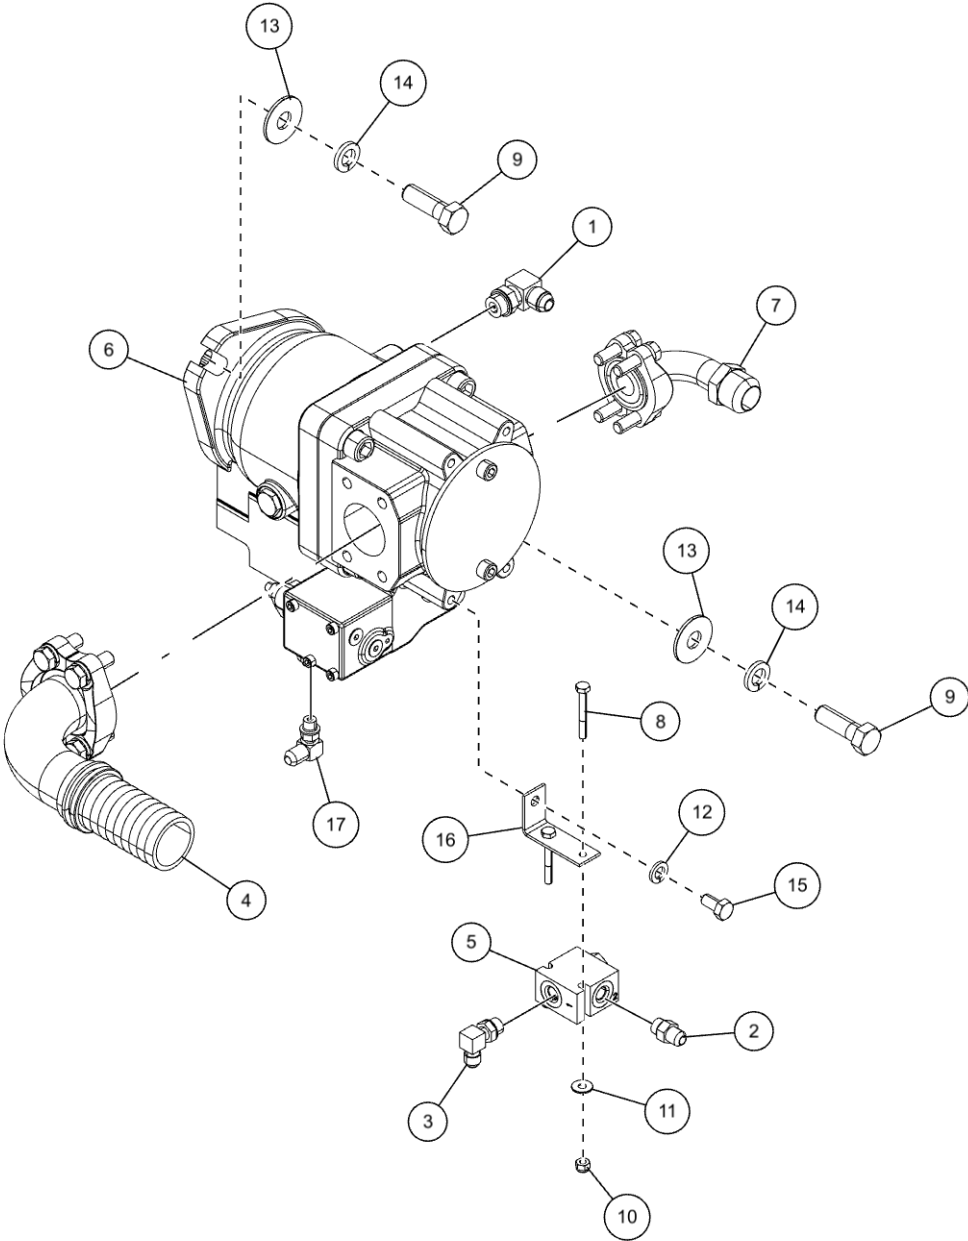

HYDRAULIC PUMP KIT (09025482)

Pump Kit Components

HYDRAULIC PUMP KIT (09025482) (cont'd)
Pump Kit Components (cont'd)

ITEM	PART NUMBER	DESCRIPTION	QTY
	09025482	K3VL80 PUMP KIT	
1	0301388	ELBOW, 8MJ-8MB90	1
2	0301522	ADAPTER, 6MJ-6MB	1
3	0301620	ELBOW, 6MJ-6MB90	1
4	0301637	FITTING, FL - FLANGE	1
5	0307311	FILTER SCREEN - INLINE	1
6	0310199	PUMP, PISTON - KAWASAKI	1
7	0310200	HYD FITTING, ELL 1 W/FLANGE KIT	1
8	0400078	SCREW, 1/4-20X2 HHC GR5	2
9	0400260	SCREW, 5/8-11X2 HHC GR5	2
10	0400367	NUT, 1/4-20 LOK	2
11	0400451	WASHER, 1/4	2
12	0400487	LKWASHER, 7/16	1
13	0400506	WASHER, 5/8	2
14	0400508	LKWASHER, 5/8	2
15	0400710	SCREW, M10-1.5X20 HHC 10.9	1
16	0730323	BRACKET, FILTER SCREEN	1
17	IC209	FTG-90DEG ADPTR 1/4 ORB	1