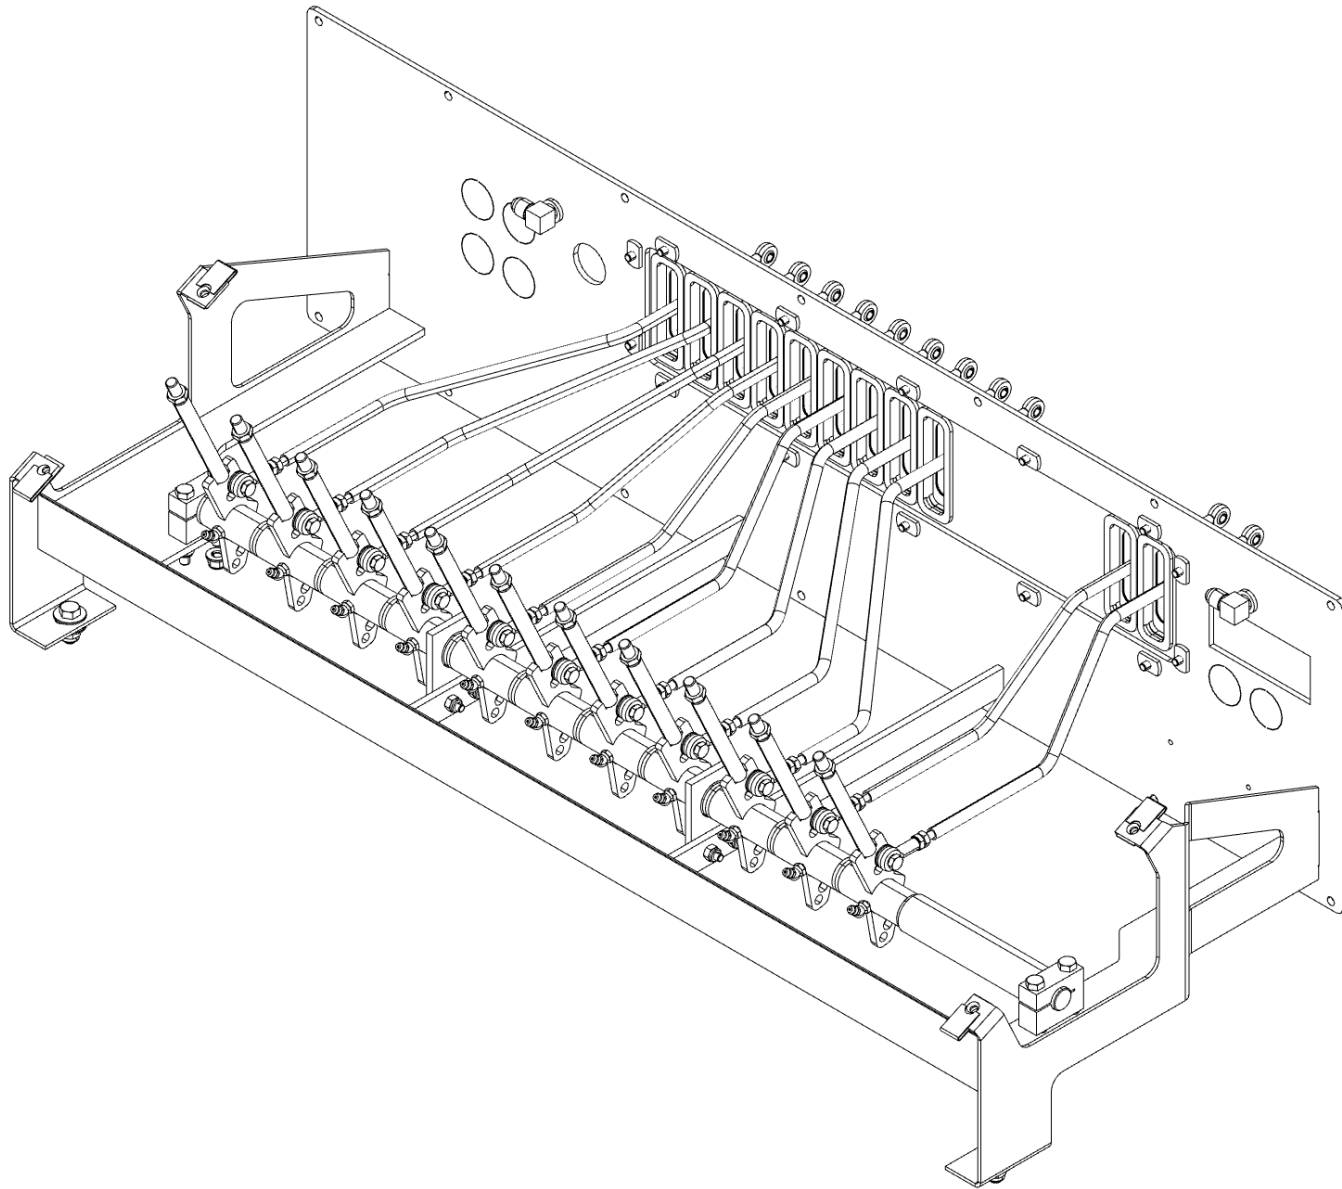

LEFT HAND CONTROL STATION ASSEMBLY (09002247)
Left Hand Control Station

LEFT HAND CONTROL STATION ASSEMBLY (09002247) (cont'd)

Left Hand Control Station (cont'd)

ITEM	PART NUMBER	DESCRIPTION	QTY
	09002247	CONTROL ASSY, 11 HANDLE WV	
1	0302726	GREASE FITTING, 1/4-28 45	11
2	0310148	BOOT, CONTROL HANDLE	11
3	0400066	SCREW, 1/4-20X3/4 HHC GR5	14
4	0400070	SCREW, 1/4-20X1 HHC GR5	15
5	0400107	SCREW, 5/16-18X2-1/2 HHC GR5	4
6	0400126	SCREW, 3/8-16X1 HHC GR5	2
7	0400365	NUT, 1/4-28 HEX	22
8	0400367	NUT, 1/4-20 LOK	15
9	0400379	NUT, 5/16-18 SPR J	4
10	0400382	NUT, 5/16-18 LOK	4
11	0400392	NUT, 3/8-16 LOK	2
12	0400393	NUT, 3/8-16 JAM	11
13	0400451	WASHER, 1/4	11
14	0400452	LKWASHER, 1/4	14
15	0400463	WASHER, 5/16	4
16	0400480	WASHER, 3/8	4
17	07002691	PLATE, CONTROL ASSEMBLY BACK	1
18	0711235	CLAMP, SHAFT CONTROL BOX	2
19	0717206	TUBE - 1.25 OD SPACER	1
20	0723378	PLATE-PIN SUPPORT	2
21	0724669	PIN CONTROL HANDLE	1
22	08028819	CONTROL FRAME WLDMT KNEE W/A	1
23	0807980	CONTROL ROD WELDMENT	2
24	0807981	CONTROL ROD WELDMENT	2
25	0807982	CONTROL ROD WELDMENT	2
26	0807983	CONTROL ROD WELDMENT	4
27	0807984	CONTROL ROD WELDMENT	1
28	0907441	CONTROL HANDLE ASSY - SHORT	10
29	0911240	CTL HANDLE ASSY-SPL	1
30	FC41	FITTING-90DEG BLKHD ELB W/ NUT	2
31	HD0900	BEARING, ROD END, 1/4-28	22