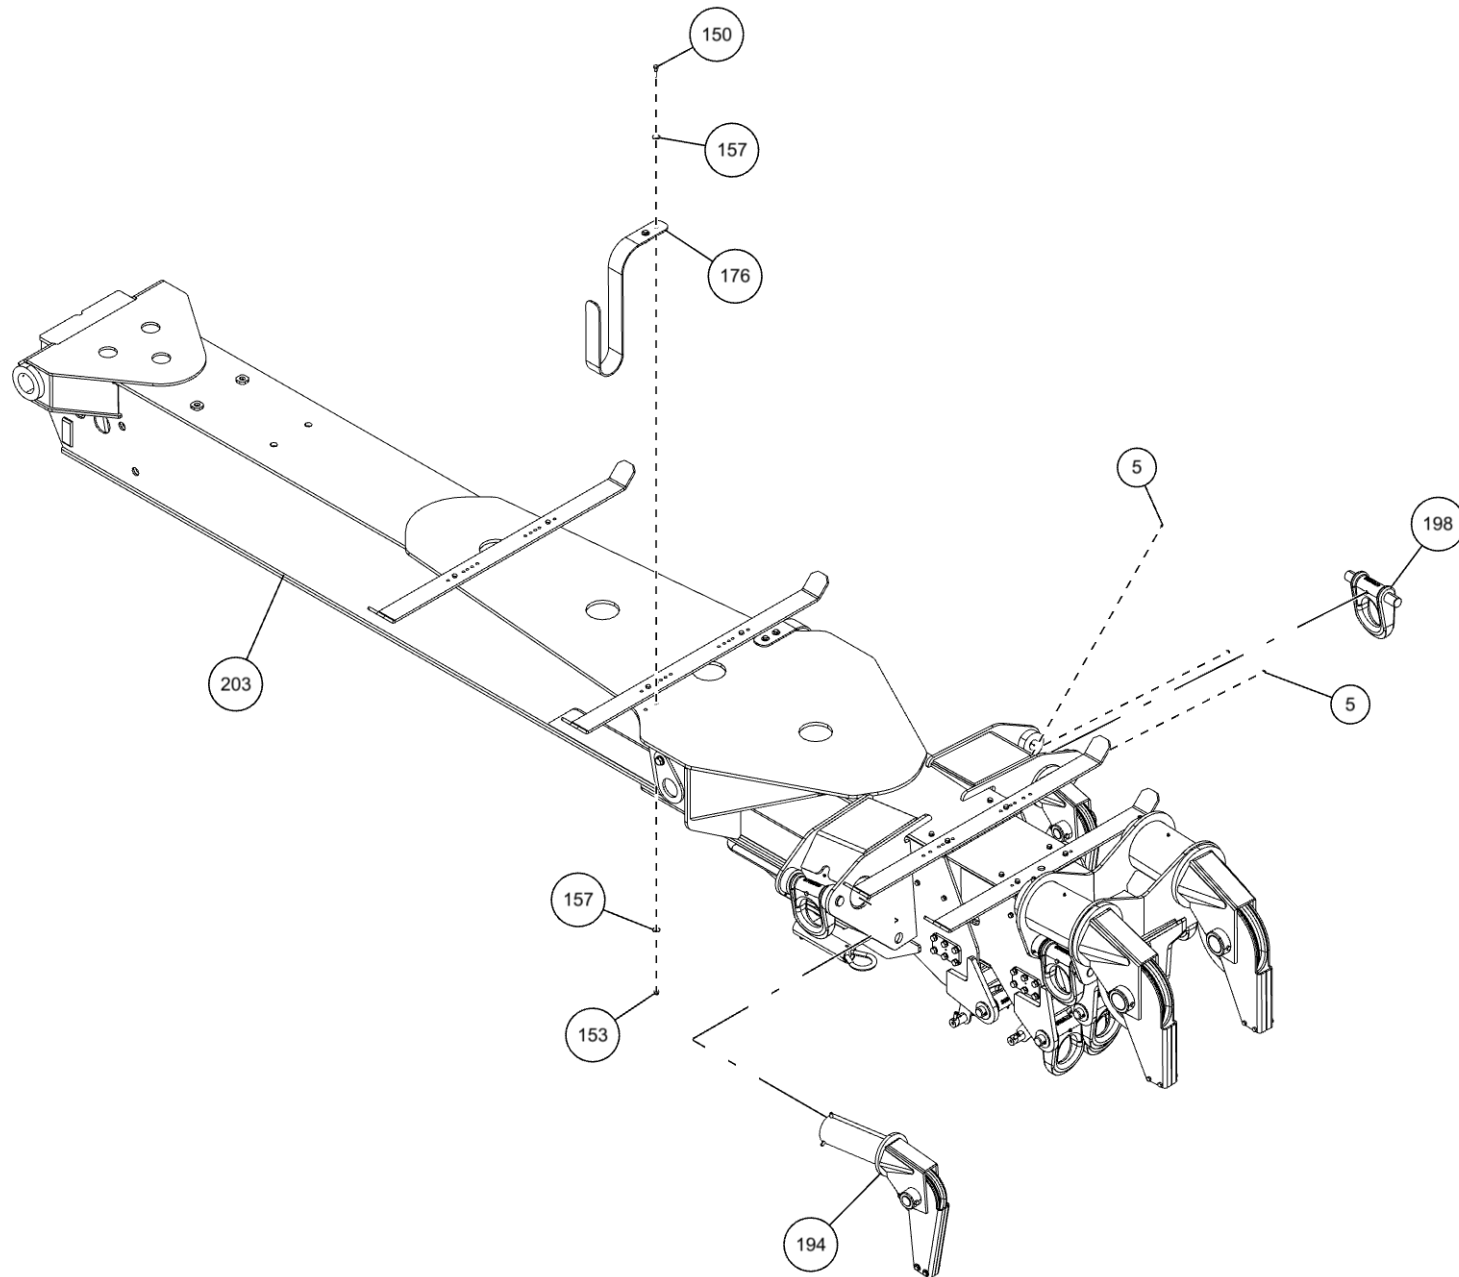

1150KB COACH LOW RIDER (09020592) (cont'd)
Recovery Boom Side Swivel, Side Drag Winch Cable Guides & D-Rings

1150KB COACH LOW RIDER (09020592) (cont'd)

Recovery Boom Side Swivel, Side Drag Winch Cable Guides & D-Rings (cont'd)

ITEM	PART NUMBER	DESCRIPTION	QTY
1	09020592	1150KB_COACH_LR_22K_50K_DW	
2	03000012	HOSE HYD, 29" LONG	1
3	0300041	CONNECTOR, 8MJ-8MB	9
4	0300044	ADAPTER, 6MJ-8MB	6
5	0300052	ELBOW, 8MJ-10MB90	5
6	0300113	GREASE FITTING, 1/4-28 STR	7
7	0300229	FITTING, ELB 8MJ-8MP90	1
8	03003419	HOSE, HYD 132" LG	1
9	03003420	HOSE, HYD 60" LG	1
10	03003421	HOSE, HYD 18" LG	3
11	03003424	HOSE, HYD 138"	1
12	03003425	HOSE, HYD 90" LG	4
13	03003426	HOSE, HYD 45" LG	6
14	03003427	HOSE, HYD 192" LG	2
15	0300364	CLAMP-HOSE, 0.875"-2.75" 50"LBS	4
16	0300400	CONNECTOR, 12MJ-12MB	1
17	0300431	CONNECTOR, 16MJ-16MJ	1
18	0300558	HOSE, SUCTION 2"ID 100R4 (C4)	15 ft.
19	0300657	HOSE HYD, 46" LG	4
20	0300659	HOSE HYD, 45"	2
21	0300660	HOSE HYD, 120"	4
22	0300835	KNOB-BOOM (UP-DOWN)	1
23	0300837	KNOB-BOOM (IN-OUT)	1
24	0300865	FITTING, CONNECTOR 8MJ-8MJ	3
25	0300866	HOSE HYD 144" 16M3K W/16-16FJX EE	1
26	0301113	HOSE HYD, 82"	2
27	0301368	ADAPTER, 16MB-12MJ	1
28	0301372	FITTING, ST.CONN. 12FJ-8MJ	1
29	0301376	CONNECTOR 8 MJ - 10 MB	6
30	0301377	FITTING, TEE, 3/8" JIC	1
31	0301388	ELBOW, 8MJ-8MB90	14
32	0301422	FITTING, 6MJ-6MJ SMALL	5
33	0301427	HOSE HYD, 11" 5000 PSI	2
34	0301445	FITTING, EXTENDED	10
35	0301470	FITTING, 90ELB 6MJ-8MB90	13
36	0301471	HOSE, 30" 8FJK-8M3K-8FJX90	5
37	0301473	HOSE HYD, 18" LG	4
38	0301522	ADAPTER, 6MJ-6MB	30
39	0301577	1/4 OD PLASTIC AIRLINE, BLACK	69 ft.
40	03016142	TUBE, HYD ASSY SF TO O/R	4
41	0301619	TEE, 6MJ-6MJ-6MB BRANCH	1
42	0301620	ELBOW, 6MJ-6MB90	4
43	0301637	FITTING, FL - FLANGE	1
44	0301695	HOSE HYD, 91"	2
45	0301696	FITTING, ELB 90 DEG 6MJ-6FJX90	3
46	0301767	FITTING, HOSE BARB 1FJX	2
47	0301781	FITTING, SWV NUT RUN TEE	2
48	0301861	QUICK PIN, LINCH -B7932 PL 7/16	2
49	0301909	RECEPTACLE BOOT	1
50	0301946	FITTING, BLKHD CONNECT	3
51	0301948	HD 7 WAY TRAILER CONNECT	1
52	0301995	FITTING, ADAPTER STR	1
53	0301997	HOSE HYD, 18" 6FJX-6FJX -6M2T	1
54	0301998	HOSE HYD, 24" LG	2
55	0302052	TEE, 8MJ-8FJX-8MJ RUN	1
56	0302056	HOSE HYD, 183"	5
57	0302085	FITTING, 90 DEG ADPTR	3
	0302170	FITTING, SWV 90 DEG BENT	2