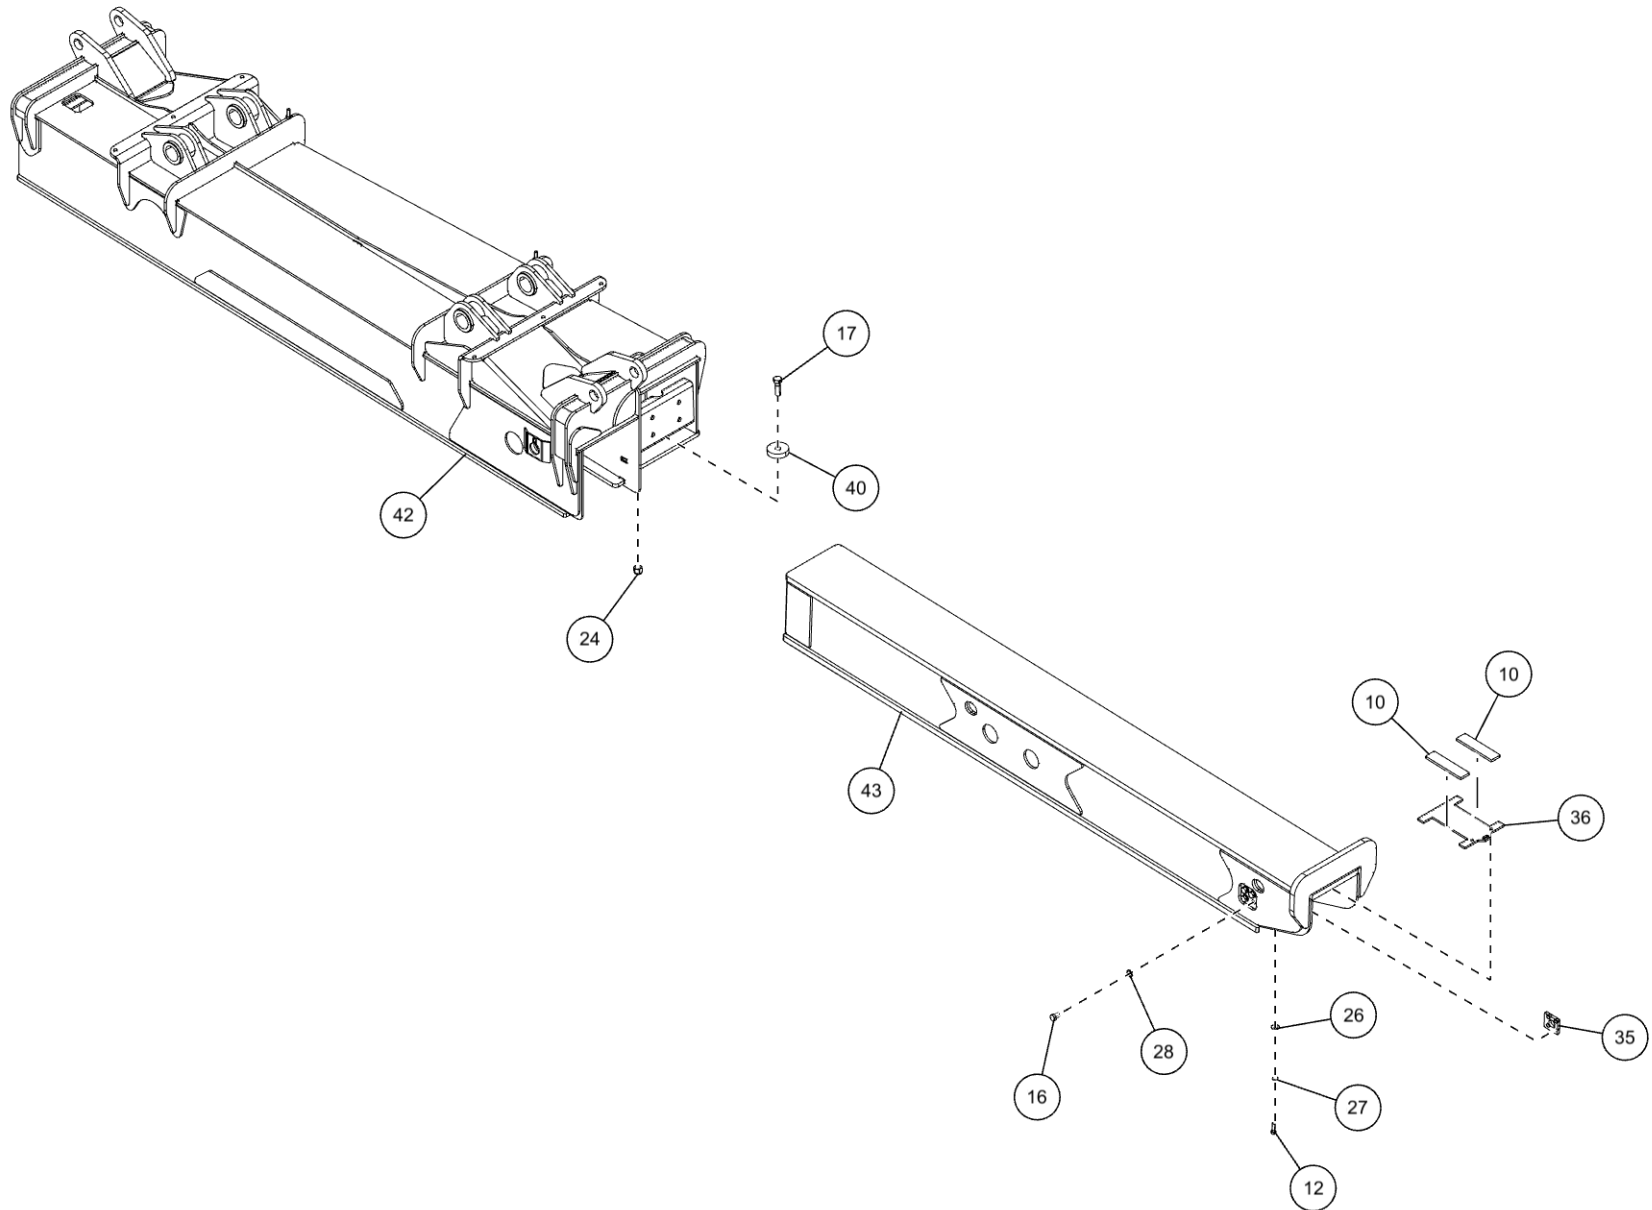

3-STAGE FRONT OUTRIGGER ASSEMBLY - BIG FEET (0911652) (cont'd) Second Stage Slide Pads & Stop Plate

3-STAGE FRONT OUTRIGGER - BIG FEET (0911652) (cont'd)
Second Stage Slide Pads & Stop Plate (cont'd)

ITEM	PART NUMBER	DESCRIPTION	QTY
	0911652	3-STG FRT OUTRGR ASSY BIG FEET	
1	0300113	GREASE FITTING, 1/4-28 STR	4
2	0301522	ADAPTER, 6MJ-6MB	2
3	0301601	CLAMP, HOSE, INSUL, 5/8	4
4	0301642	SNAP RING, 1-1/4 DIA	4
5	0302509	ELBOW, 6MJ-6MB45	2
6	03026693	PAD, SLIDE	2
7	0302776	SNAP RING,EXTERNAL 2	4
8	0303490	PAD-WEAR 1/2" X 1" X 4"	2
9	0310396	CYLINDER,OUTRIG 3BOREx84STROKE	2
10	0312690	OUTRIGGER WEAR PAD 0.31x1.50x6	4
11	0400066	SCREW, 1/4-20X3/4 HHC GR5	2
12	0400122	SCREW, 3/8-16X1-1/4 HHC GR5	12
13	0400126	SCREW, 3/8-16X1 HHC GR5	4
14	0400132	SCREW, 3/8-16X1-1/2 HHC GR5	2
15	0400176	SCREW, 1/2-13X1 HHC GR5	6
16	0400239	SCREW, 1/2-13X3/4 HHC GR5	16
17	0400260	SCREW, 5/8-11X2 HHC GR5	2
18	0400343	SCREW, 1/2-13X2 HHC GR8	8
19	0400351	NUT, 8-32 HEX	8
20	0400367	NUT, 1/4-20 LOK	2
21	0400392	NUT, 3/8-16 LOK	10
22	0400398	NUT, 3/8-16 LOK JAM	2
23	0400416	NUT, 1/2-13 LOK GR8	8
24	0400421	NUT, 5/8-11 LOK	2
25	0400451	WASHER, 1/4	2
26	0400480	WASHER, 3/8	16
27	0400482	LKWASHER, 3/8	8
28	0400491	LKWASHER, 1/2	22
29	0400497	WASHER, 1/2 GR8	8
30	0401054	SCREW, 8-32X3/4 PRH SS	8
31	07015387	PIN, H-BEAM PIVOT	2
32	07032582	PLATE, PAD CAGE	2
33	07032588	PLATE, MID STAGE EXTEND STOP	2
34	0703277	PAD, SLIDER	4
35	07049606	ANTI SNAKING SPACER (BOLT-ON)	4
36	0719462	PLATE - PAD CAGE	2
37	0721989	PLATE, CAM MOUNTING	1
38	0722124	PLATE, RIGHT CAM MOUNTING	1
39	0722174	ANGLE - CAM	2
40	0726709	PLATE STOP	2
41	0810335	3RD STG/INNER, BIG FOOT, FRONT	2
42	0810529	FRONT OUTRIGGER BOX WELDMENT	1
43	0810530	OUTRIGGER MID STAGE WELDMENT	2
44	0910190	LOCK PIN ASSEMBLY	2
45	897400002	REAR PIN	2