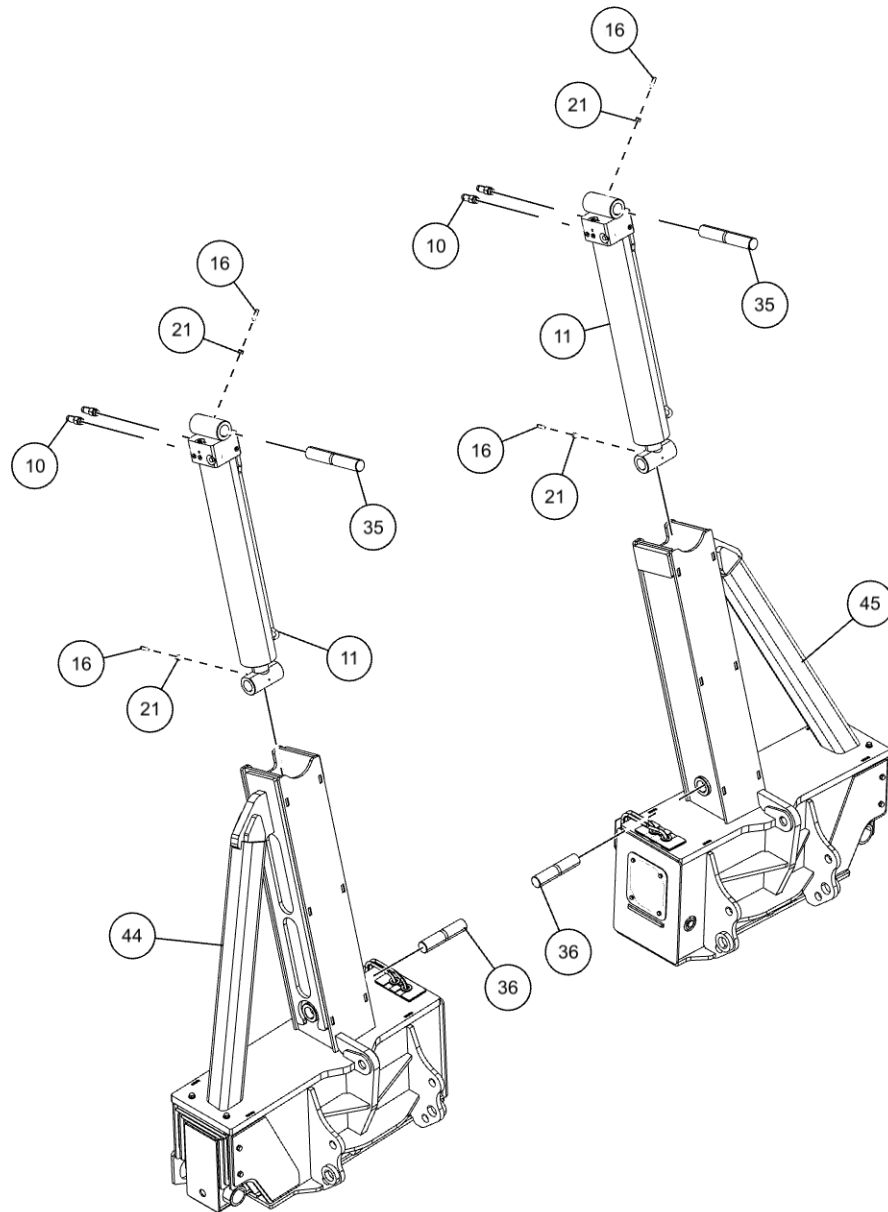

4-STAGE REAR OUTRIGGER ASSEMBLY (09028162) (cont'd)

Spade Cylinders

4-STAGE REAR OUTRIGGER ASSEMBLY (09028162) (cont'd)
Spade Cylinders (cont'd)

ITEM	PART NUMBER	DESCRIPTION	QTY
	09028162	4-STAGE REAR OUTRIGGER ASSY	
1	0300110	SNAP RING, 1" 5100-100	8
2	0300113	GREASE FITTING, 1/4-28 STR	2
3	0301422	FITTING, 6MJ-6MJ SMALL	4
4	0301522	ADAPTER, 6MJ-6MB	4
5	03015922	STAUFF CLAMP, 3/8 TWIN	4
6	03033346	TUBE, HYD ASSY LT REAR O/R EXT	1
7	03033347	TUBE, HYD ASSY LT REAR O/R RET	1
8	03033348	TUBE, HYD ASSY RT REAR O/R EXT	1
9	03033349	TUBE, HYD ASSY RT REAR O/R RET	1
10	0310289	FITTING-LONG ADAPTER 6MJ-8MBLL	4
11	0310707	CYLINDER, SPADE 4BOREx23STROKE	2
12	0312677	CYLINDER, TELESCOPING PIGGYBACK	2
13	0400066	SCREW, 1/4-20X3/4 HHC GR5	8
14	0400070	SCREW, 1/4-20X1 HHC GR5	2
15	0400132	SCREW, 3/8-16X1-1/2 HHC GR5	4
16	0400139	SET SCREW, 3/8-16X1-1/2 SOC	4
17	0400176	SCREW, 1/2-13X1 HHC GR5	10
18	0400221	SET SCREW, 3/8-16X1 SOC	2
19	0400228	SCREW, 3/8-24X5/8 BSC	8
20	0400347	SCREW, 3/8-24X7/8 HHC GR5	8
21	0400392	NUT, 3/8-16 LOK	8
22	0400398	NUT, 3/8-16 LOK JAM	2
23	0400410	NUT, 1/2-13 JAM	10
24	0400452	LKWASHER, 1/4	10
25	0400482	LKWASHER, 3/8	12

ITEM	PART NUMBER	DESCRIPTION	QTY
26	0400982	SCREW, 3/8-16X1-1/2 FHS	4
27	0402120	WASHER, 3/8 SS	4
28	07000162	SHAFT, 1 DIA X 5-1/2 L	2
29	07020904	PLATE, HARDLINE COVER RH	1
30	07020905	PLATE, HARDLINE COVER LH	1
31	0703231	PLATE, STOP OUTER BOOM	4
32	07039408	PLATE, TOP SPACER	2
33	07039412	PAD, O/R TOP ADJUSTMENT	10
34	0707117	SHAFT, UPPER SPADE	2
35	0721901	PIN - OUTRIGGER TOP	2
36	0721902	PIN - OUTRIGGER BOTTOM	2
37	0722970	PAD,SPACER	4
38	0723889	PLATE-HOSE RETAINING	4
39	0725043	PLATE-COVER	2
40	0727421	SHAFT, 1 DIA X 7 L	2
41	08023676	REAR O/R 2ND STAGE TUBE	2
42	08023677	REAR O/R 3RD STAGE TUBE	2
43	08023678	REAR O/R 4TH STAGE TUBE	2
44	08023679	REAR O/R LEFT 1ST STAGE WLMT	1
45	08023680	REAR O/R RIGHT 1ST STAGE WLMT	1
46	08025953	ADJUSTMENT PAD MOUNT WLMT	2
47	0807635	PAD REAR OUTRIGGER PAD	2
48	0906963	PIN - REAR OUTRIGGER PAD ASSY	2
49	0912051	CENTURY SPADE KIT	1
50	GH246	SPLIT RUBBER GROMMET	4