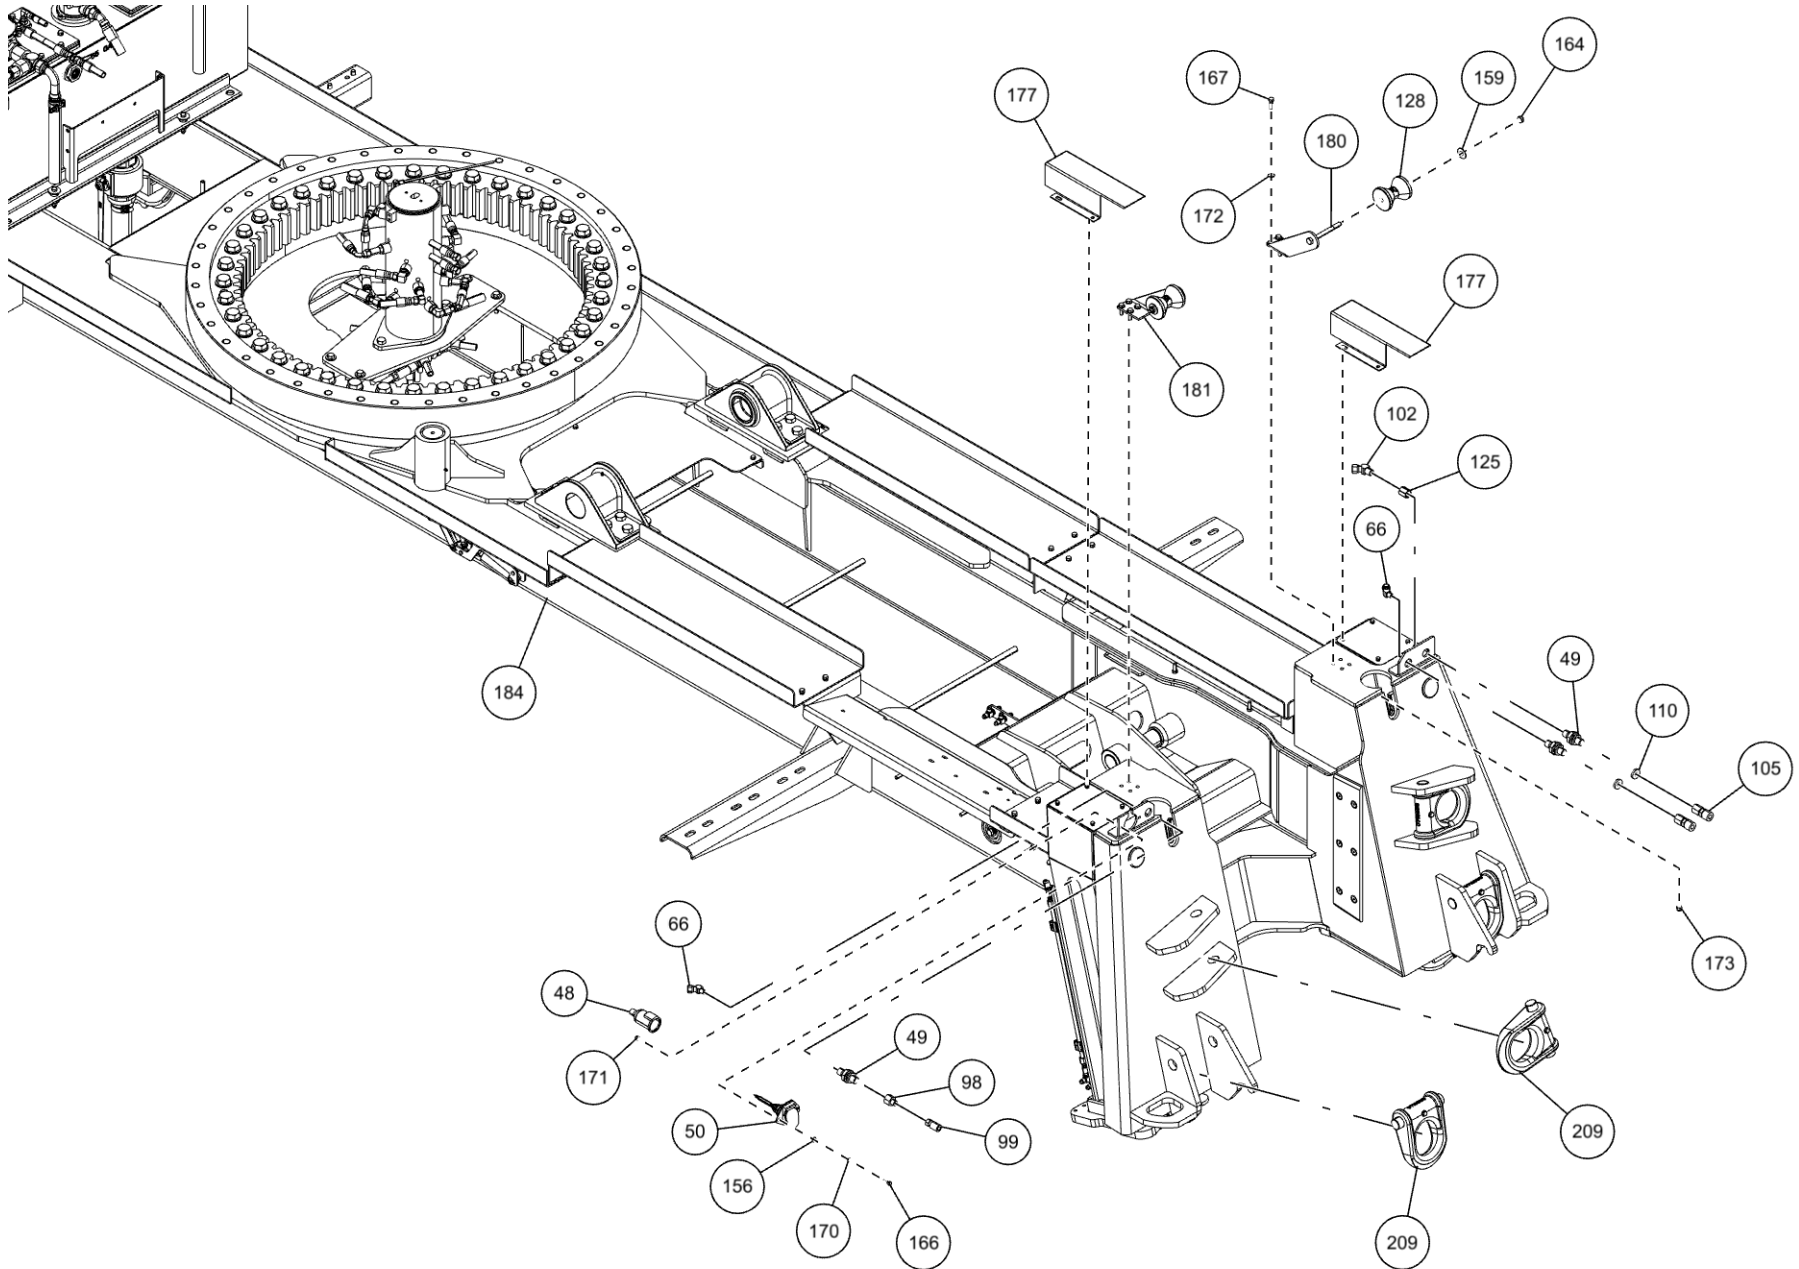

1150KB COACH LOW RIDER (09020592) (cont'd)

Chain Roller Guides, 7-Way Trailer Connect, Service/Emergency Air Fittings, Covers & D-Rings

1150KB COACH LOW RIDER (09020592) (cont'd)

Chain Roller Guides, 7-Way Trailer Connect, Service/Emergency Air Fittings, Covers & D-Rings (cont'd)

ITEM	PART NUMBER	DESCRIPTION	QTY
	09020592	1150KB_COACH_LR_22K_50K_DW	
1	03000012	HOSE HYD, 29" LONG	1
2	0300041	CONNECTOR, 8MJ-8MB	9
3	0300044	ADAPTER, 6MJ-8MB	6
4	0300052	ELBOW, 8MJ-10MB90	5
5	0300113	GREASE FITTING, 1/4-28 STR	7
6	0300229	FITTING, ELB 8MJ-8MP90	1
7	03003419	HOSE, HYD 132" LG	1
8	03003420	HOSE, HYD 60" LG	1
9	03003421	HOSE, HYD 18" LG	3
10	03003424	HOSE, HYD 138"	1
11	03003425	HOSE, HYD 90" LG	4
12	03003426	HOSE, HYD 45" LG	6
13	03003427	HOSE, HYD 192" LG	2
14	0300364	CLAMP-HOSE, 0.875"-2.75" 50"LBS	4
15	0300400	CONNECTOR, 12MJ-12MB	1
16	0300431	CONNECTOR, 16MJ-16MJ	1
17	0300558	HOSE, SUCTION 2"ID 100R4 (C4)	15 ft.
18	0300657	HOSE HYD, 46" LG	4
19	0300659	HOSE HYD, 45"	2
20	0300660	HOSE HYD, 120"	4
21	0300835	KNOB-BOOM (UP-DOWN)	1
22	0300837	KNOB-BOOM (IN-OUT)	1
23	0300865	FITTING, CONNECTOR 8MJ-8MJ	3
24	03008669	HOSE HYD 144" 16M3K W/16-16FJX EE	1
25	0301113	HOSE HYD, 82"	2
26	0301368	ADAPTER, 16MB-12MJ	1
27	0301372	FITTING, ST.CONN. 12FJ-8MJ	1
28	0301376	CONNECTOR 8 MJ - 10 MB	6
29	0301377	FITTING, TEE, 3/8" JIC	1
30	0301388	ELBOW, 8MJ-8MB90	14
31	0301422	FITTING, 6MJ-6MJ SMALL	5
32	0301427	HOSE HYD, 11" 5000 PSI	2
33	0301445	FITTING, EXTENDED	10
34	0301470	FITTING, 90ELB 6MJ-8MB90	13
35	0301471	HOSE, 30" 8FJK-8M3K-8FJX90	5
36	0301473	HOSE HYD, 18" LG	4
37	0301522	ADAPTER, 6MJ-6MB	30
38	0301577	1/4 OD PLASTIC AIRLINE, BLACK	69 ft.
39	03016142	TUBE, HYD ASSY SF TO O/R	4
40	0301619	TEE, 6MJ-6MJ-6MB BRANCH	1
41	0301620	ELBOW, 6MJ-6MB90	4
42	0301637	FITTING, FL - FLANGE	1
43	0301695	HOSE HYD, 91"	2
44	0301696	FITTING, ELB 90 DEG 6MJ-6FJX90	3
45	0301767	FITTING, HOSE BARB 1FJX	2
46	0301781	FITTING, SWV NUT RUN TEE	2
47	0301861	QUICK PIN, LINCH -B7932 PL 7/16	2
48	0301909	RECEPTACLE BOOT	1
49	0301946	FITTING, BLKHD CONNECT	3
50	0301948	HD 7 WAY TRAILER CONNECT	1
51	0301995	FITTING, ADAPTER STR	1
52	0301997	HOSE HYD, 18" 6FJX-6FJX -6M2T	1
53	0301998	HOSE HYD, 24" LG	2
54	0302052	TEE, 8MJ-8FJX-8MJ RUN	1
55	0302056	HOSE HYD, 183"	5
56	0302085	FITTING, 90 DEG ADPTR	3
57	0302170	FITTING, SWV 90 DEG BENT	2