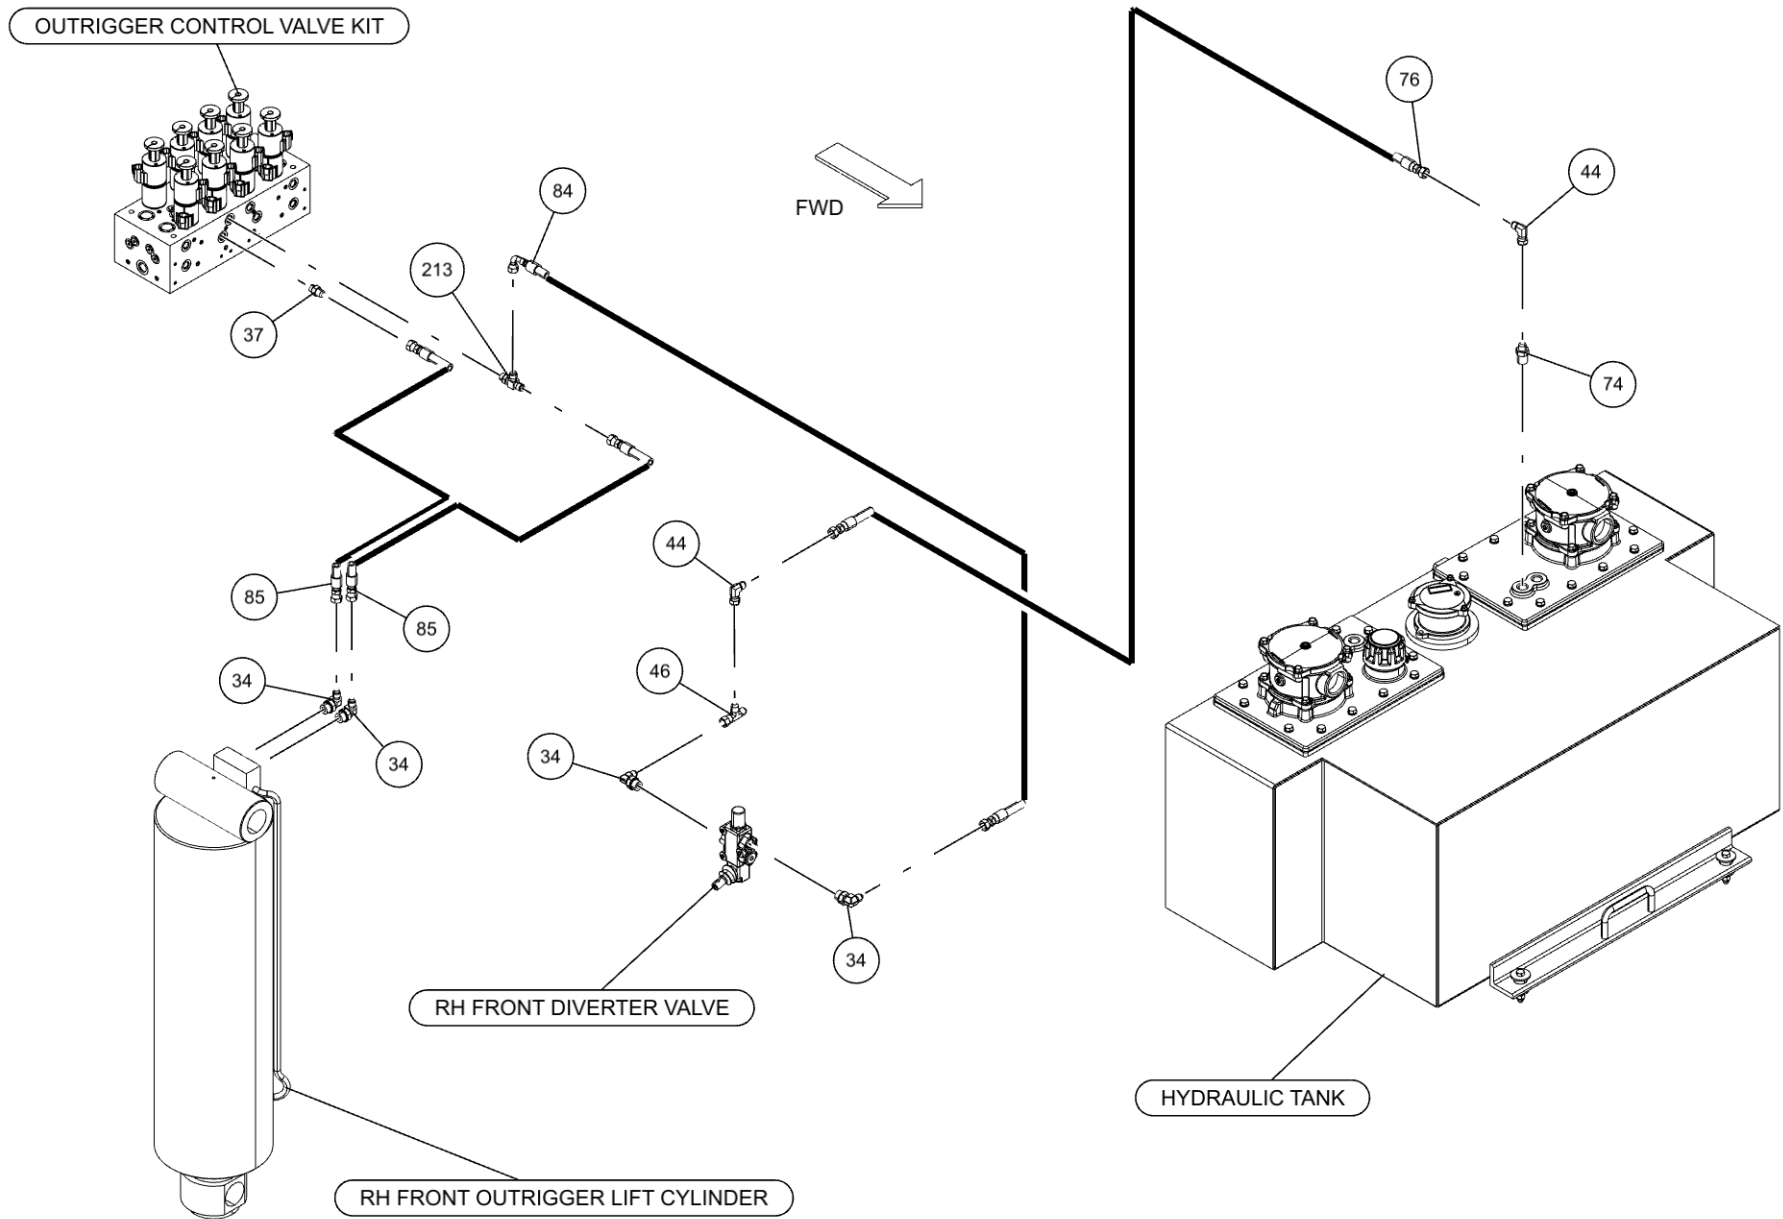

1150KB COACH LOW RIDER (09020592) (cont'd) Right Hand Front Outrigger Lift Cylinder Hydraulic Hoses

1150KB COACH LOW RIDER (09020592) (cont'd)
Right Hand Front Outrigger Lift Cylinder Hydraulic Hoses (cont'd)

ITEM	PART NUMBER	DESCRIPTION	QTY
1	09020592	1150KB_COACH_LR_22K_50K_DW	
2	03000012	HOSE HYD, 29" LONG	1
3	0300041	CONNECTOR, 8MJ-8MB	9
4	0300044	ADAPTER, 6MJ-8MB	6
5	0300052	ELBOW, 8MJ-10MB90	5
6	0300113	GREASE FITTING, 1/4-28 STR	7
7	0300229	FITTING, ELB 8MJ-8MP90	1
8	03003419	HOSE, HYD 132" LG	1
9	03003420	HOSE, HYD 60" LG	1
10	03003421	HOSE, HYD 18" LG	3
11	03003424	HOSE, HYD 138"	1
12	03003425	HOSE, HYD 90" LG	4
13	03003426	HOSE, HYD 45" LG	6
14	03003427	HOSE, HYD 192" LG	2
15	0300364	CLAMP-HOSE, 0.875"-2.75" 50"LBS	4
16	0300400	CONNECTOR, 12MJ-12MB	1
17	0300431	CONNECTOR, 16MJ-16MJ	1
18	0300558	HOSE, SUCTION 2"ID 100R4 (C4)	15 ft.
19	0300657	HOSE HYD, 46" LG	4
20	0300659	HOSE HYD, 45"	2
21	0300660	HOSE HYD, 120"	4
22	0300835	KNOB-BOOM (UP-DOWN)	1
23	0300837	KNOB-BOOM (IN-OUT)	1
24	0300865	FITTING, CONNECTOR 8MJ-8MJ	3
25	0300866	HOSE HYD 144" 16M3K W/16-16FJX EE	1
26	0301113	HOSE HYD, 82"	2
27	0301368	ADAPTER, 16MB-12MJ	1
28	0301372	FITTING, ST.CONN. 12FJ-8MJ	1
29	0301376	CONNECTOR 8 MJ - 10 MB	6
30	0301377	FITTING, TEE, 3/8" JIC	1
31	0301388	ELBOW, 8MJ-8MB90	14
32	0301422	FITTING, 6MJ-6MJ SMALL	5
33	0301427	HOSE HYD, 11" 5000 PSI	2
34	0301445	FITTING, EXTENDED	10
35	0301470	FITTING, 90ELB 6MJ-8MB90	13
36	0301471	HOSE, 30" 8FJK-8M3K-8FJX90	5
37	0301473	HOSE HYD, 18" LG	4
38	0301522	ADAPTER, 6MJ-6MB	30
39	0301577	1/4 OD PLASTIC AIRLINE, BLACK	69 ft.
40	03016142	TUBE, HYD ASSY SF TO O/R	4
41	0301619	TEE, 6MJ-6MJ-6MB BRANCH	1
42	0301620	ELBOW, 6MJ-6MB90	4
43	0301637	FITTING, FL - FLANGE	1
44	0301695	HOSE HYD, 91"	2
45	0301696	FITTING, ELB 90 DEG 6MJ-6FJX90	3
46	0301767	FITTING, HOSE BARB 1FJX	2
47	0301781	FITTING, SWV NUT RUN TEE	2
48	0301861	QUICK PIN, LINCH -B7932 PL 7/16	2
49	0301909	RECEPTACLE BOOT	1
50	0301946	FITTING, BLKHD CONNECT	3
51	0301948	HD 7 WAY TRAILER CONNECT	1
52	0301995	FITTING, ADAPTER STR	1
53	0301997	HOSE HYD, 18" 6FJX-6FJX -6M2T	1
54	0301998	HOSE HYD, 24" LG	2
55	0302052	TEE, 8MJ-8FJX-8MJ RUN	1
56	0302056	HOSE HYD, 183"	5
57	0302085	FITTING, 90 DEG ADPTR	3
	0302170	FITTING, SWV 90 DEG BENT	2