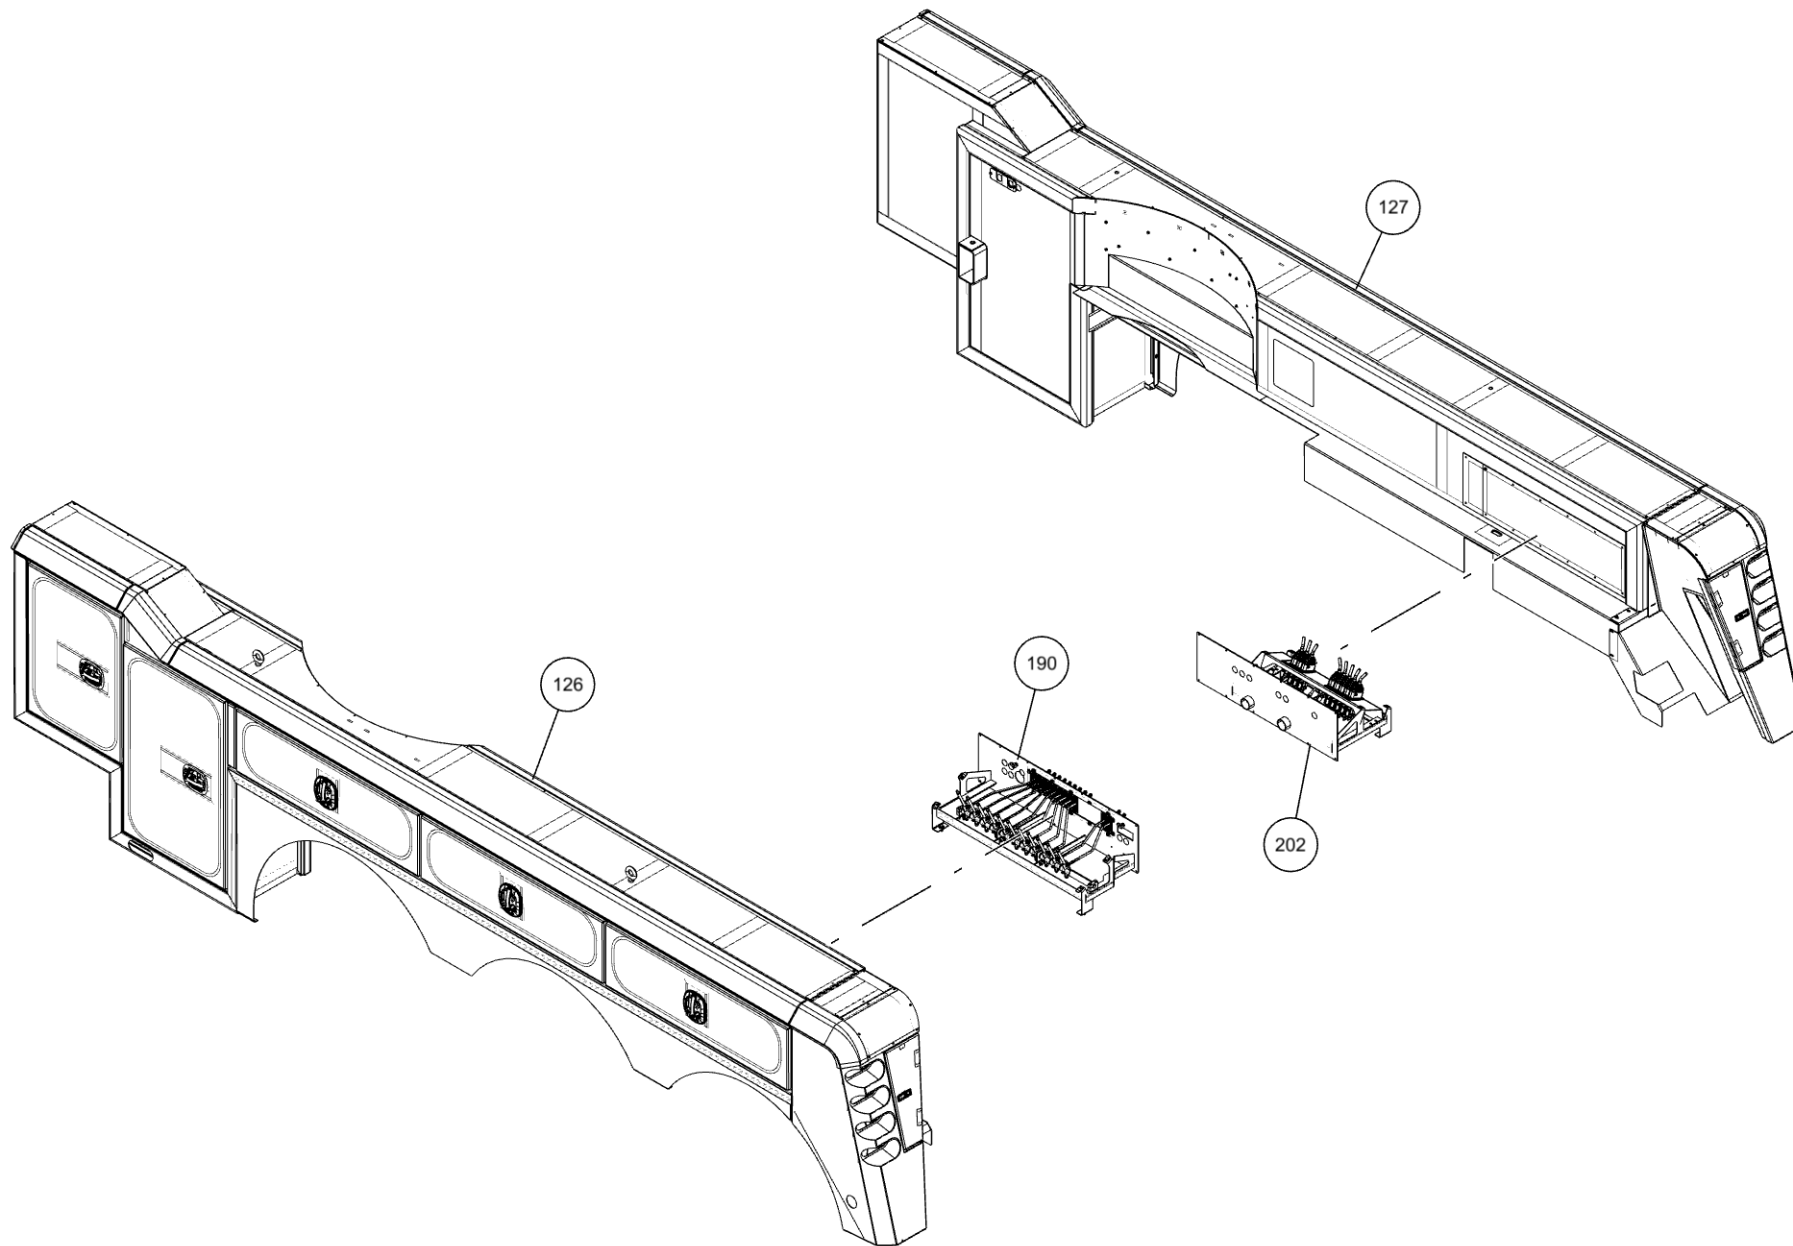

**1150KB COACH LOW RIDER (09020592) (cont'd)
Left & Right Hand Control Stations**

1150KB COACH LOW RIDER (09020592) (cont'd)
Left & Right Hand Control Stations (cont'd)

ITEM	PART NUMBER	DESCRIPTION	QTY
	09020592	1150KB_COACH_LR_22K_50K_DW	
1	03000012	HOSE HYD, 29" LONG	1
2	0300041	CONNECTOR, 8MJ-8MB	9
3	0300044	ADAPTER, 6MJ-8MB	6
4	0300052	ELBOW, 8MJ-10MB90	5
5	0300113	GREASE FITTING, 1/4-28 STR	7
6	0300229	FITTING, ELB 8MJ-8MP90	1
7	03003419	HOSE, HYD 132" LG	1
8	03003420	HOSE, HYD 60" LG	1
9	03003421	HOSE, HYD 18" LG	3
10	03003424	HOSE, HYD 138"	1
11	03003425	HOSE, HYD 90" LG	4
12	03003426	HOSE, HYD 45" LG	6
13	03003427	HOSE, HYD 192" LG	2
14	0300364	CLAMP-HOSE, 0.875"-2.75" 50"LBS	4
15	0300400	CONNECTOR, 12MJ-12MB	1
16	0300431	CONNECTOR, 16MJ-16MJ	1
17	0300558	HOSE, SUCTION 2"ID 100R4 (C4)	15 ft.
18	0300657	HOSE HYD, 46" LG	4
19	0300659	HOSE HYD, 45"	2
20	0300660	HOSE HYD, 120"	4
21	0300835	KNOB-BOOM (UP-DOWN)	1
22	0300837	KNOB-BOOM (IN-OUT)	1
23	0300865	FITTING, CONNECTOR 8MJ-8MJ	3
24	03008669	HOSE HYD 144" 16M3K W/16-16FJX EE	1
25	0301113	HOSE HYD, 82"	2
26	0301368	ADAPTER, 16MB-12MJ	1
27	0301372	FITTING, ST.CONN. 12FJ-8MJ	1
28	0301376	CONNECTOR 8 MJ - 10 MB	6
29	0301377	FITTING, TEE, 3/8" JIC	1
30	0301388	ELBOW, 8MJ-8MB90	14
31	0301422	FITTING, 6MJ-6MJ SMALL	5
32	0301427	HOSE HYD, 11" 5000 PSI	2
33	0301445	FITTING, EXTENDED	10
34	0301470	FITTING, 90ELB 6MJ-8MB90	13
35	0301471	HOSE, 30" 8FJK-8M3K-8FJX90	5
36	0301473	HOSE HYD, 18" LG	4
37	0301522	ADAPTER, 6MJ-6MB	30
38	0301577	1/4 OD PLASTIC AIRLINE, BLACK	69 ft.
39	03016142	TUBE, HYD ASSY SF TO O/R	4
40	0301619	TEE, 6MJ-6MJ-6MB BRANCH	1
41	0301620	ELBOW, 6MJ-6MB90	4
42	0301637	FITTING, FL - FLANGE	1
43	0301695	HOSE HYD, 91"	2
44	0301696	FITTING, ELB 90 DEG 6MJ-6FJX90	3
45	0301767	FITTING, HOSE BARB 1FJX	2
46	0301781	FITTING, SWV NUT RUN TEE	2
47	0301861	QUICK PIN, LINCH -B7932 PL 7/16	2
48	0301909	RECEPTACLE BOOT	1
49	0301946	FITTING, BLKHD CONNECT	3
50	0301948	HD 7 WAY TRAILER CONNECT	1
51	0301995	FITTING, ADAPTER STR	1
52	0301997	HOSE HYD, 18" 6FJX-6FJX -6M2T	1
53	0301998	HOSE HYD, 24" LG	2
54	0302052	TEE, 8MJ-8FJX-8MJ RUN	1
55	0302056	HOSE HYD, 183"	5
56	0302085	FITTING, 90 DEG ADPTR	3
57	0302170	FITTING, SWV 90 DEG BENT	2