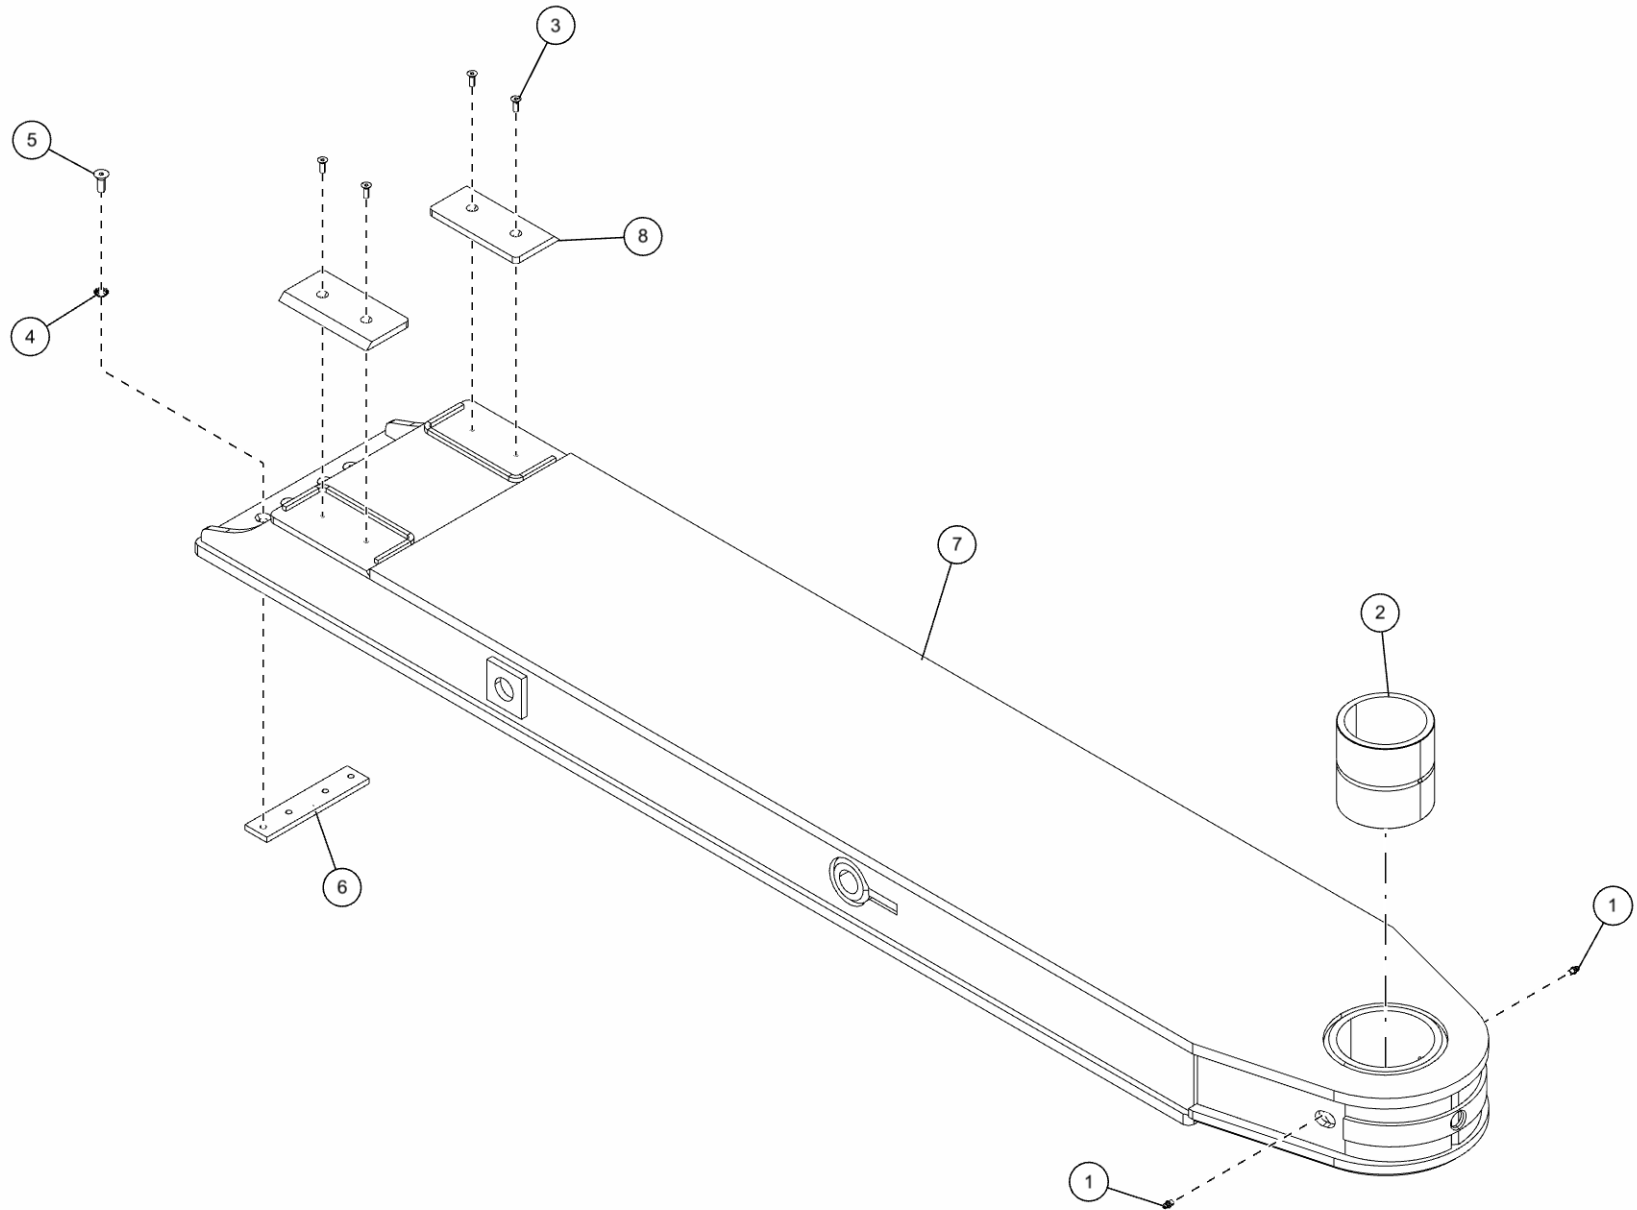

THIRD STAGE HORIZONTAL UNDERLIFT ASSEMBLY (09001475)

Third Stage Components

THIRD STAGE HORIZONTAL UNDERLIFT ASSEMBLY (09001475) (cont'd)

Third Stage Components (cont'd)

ITEM	PART NUMBER	DESCRIPTION	QTY
	09001475	3RD STAGE ASSY	
1	0300113	GREASE FITTING, 1/4-28 STR	2
2	0303088	BUSHING - PIVOT PIN	1
3	0400079	SCREW, 1/4-20X3/4 FHS GR5	4
4	0400483	LKWASHER, 3/8 CET	4
5	0400653	SCREW, 3/8-24X1 FHS	4
6	0706996	PAD, SPACER	1
7	08001449	3RD STAGE BOOM WELDMENT	1
8	930150003	TOP PADS	2