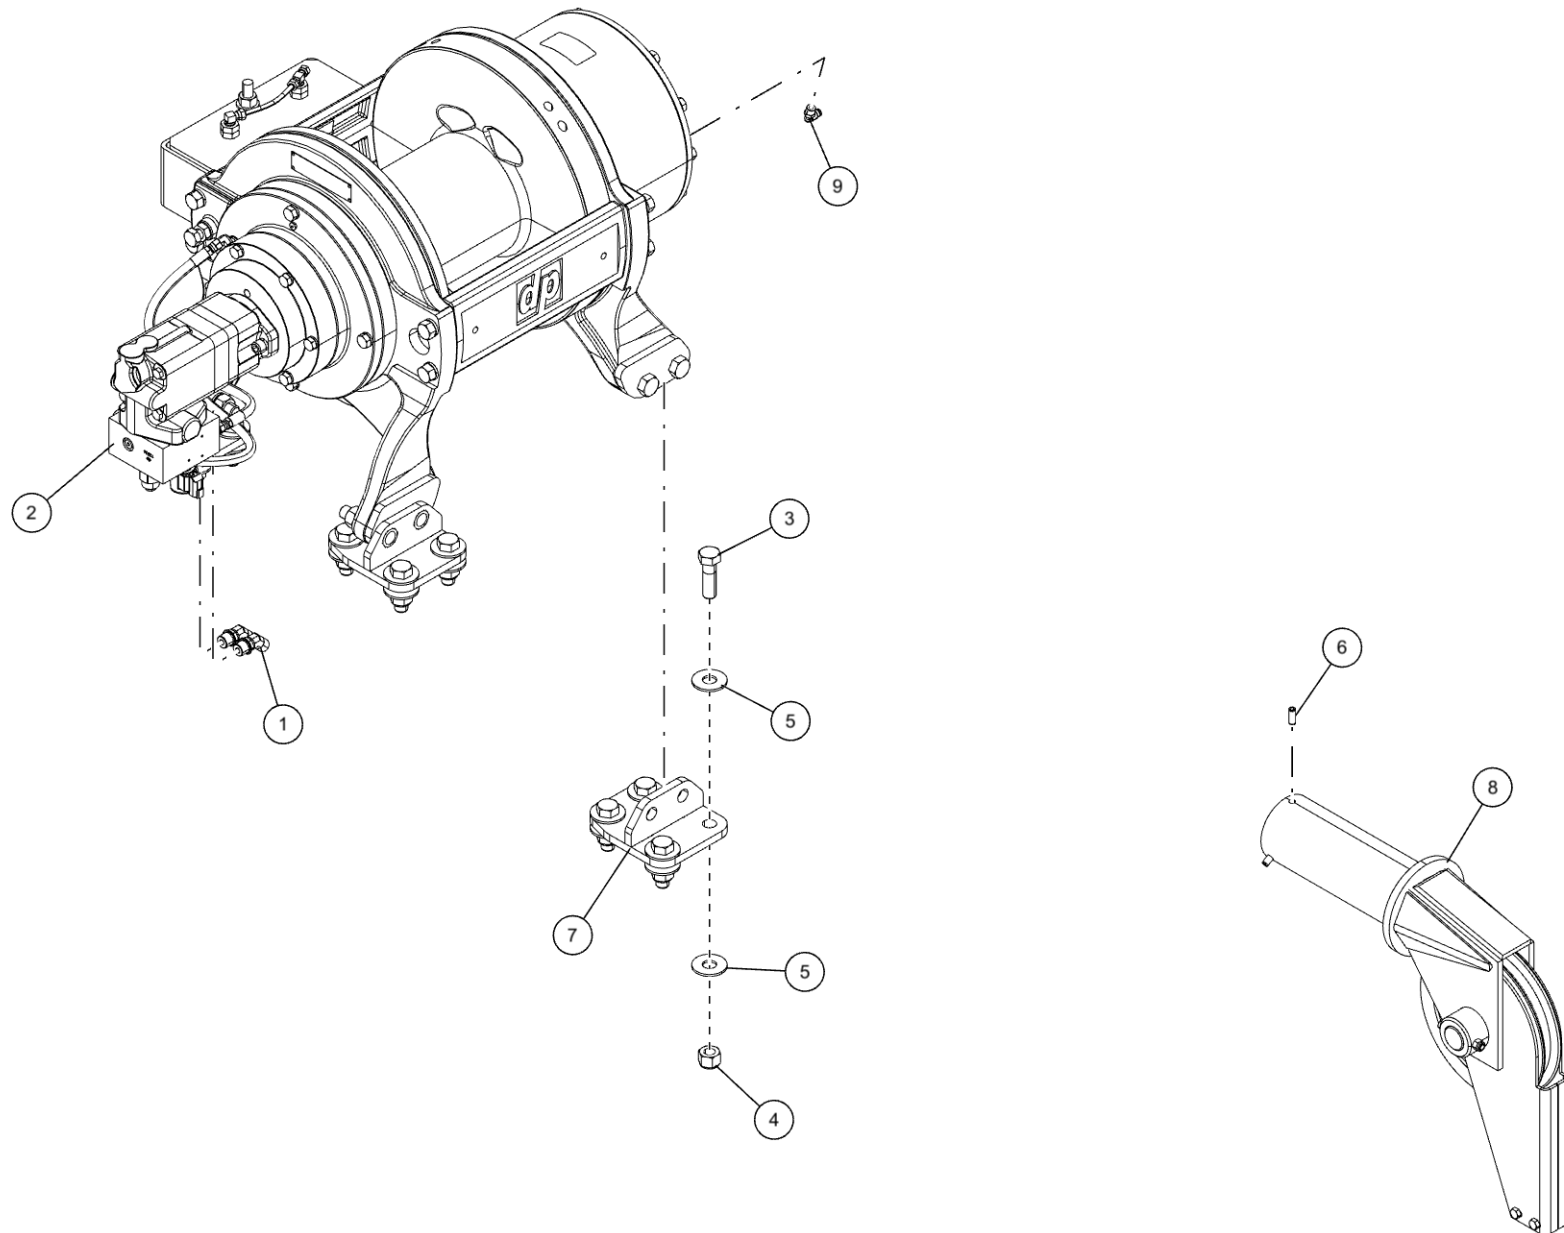

50K KNEE BOOM DRAG WINCH OPTION (09001440)

50K Winch Components

50K KNEE BOOM DRAG WINCH OPTION (09001440) (cont'd)
50K Winch Components (cont'd)

| ITEM | PART NUMBER | DESCRIPTION | QTY |
|------|-------------|-----------------------------|-----|
| | 09001440 | 50K DRAG WINCH ASSY | |
| 1 | 0302321 | ELBOW, 8MJ-8MB45 | 2 |
| 2 | 03025137 | WINCH, 50K SHORT DRUM W/TEN | 1 |
| 3 | 0400288 | SCREW, 3/4-10X2-1/2 HHC GR8 | 16 |
| 4 | 0400431 | NUT, 3/4-10 LOK GR8 | 16 |
| 5 | 0400489 | WASHER, 3/4 SAE GR8 | 32 |
| 6 | 0400554 | PIN, 3/8X1 SPR | 3 |
| 7 | 0807965 | WINCH MTG BRACKET | 4 |
| 8 | 0906532 | SWIVEL - BOOM ASSEMBLY | 1 |
| 9 | 9010520 | FITTING-ELBOW 1/4T-1/4NPT | 1 |