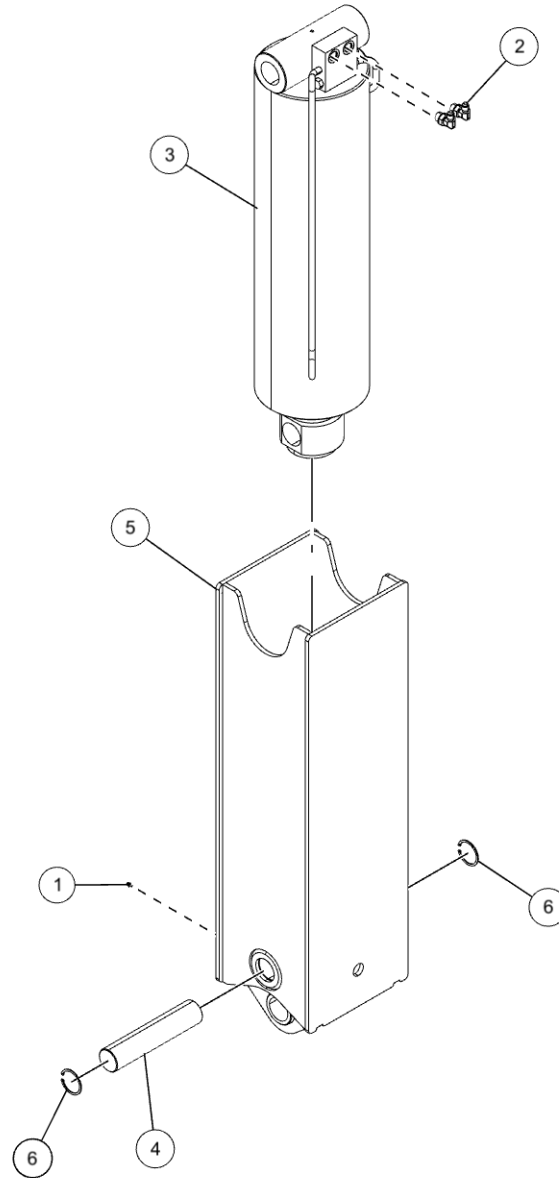

INNER VERTICAL FRONT OUTRIGGER (0910575)

Front Outrigger Components

INNER VERTICAL FRONT OUTRIGGER (0910575) (cont'd)
Front Outrigger Components (cont'd)

ITEM	PART NUMBER	DESCRIPTION	QTY
	0910575	FRONT O/R VERTICAL INNER ASSY	
1	0300113	GREASE FITTING, 1/4-28 STR	1
2	0301470	FITTING, 90ELB 6MJ-8MB90	2
3	0310950	CYL HYD 8 BORE 21 STROK 5K VLV	1
4	0722170	PIN - O/R CYLINDER ROD	1
5	0807449	FRONT O/R VERTICAL INNER WLMT	1
6	HD0151	SNAP RING, 2"INTERNAL	2