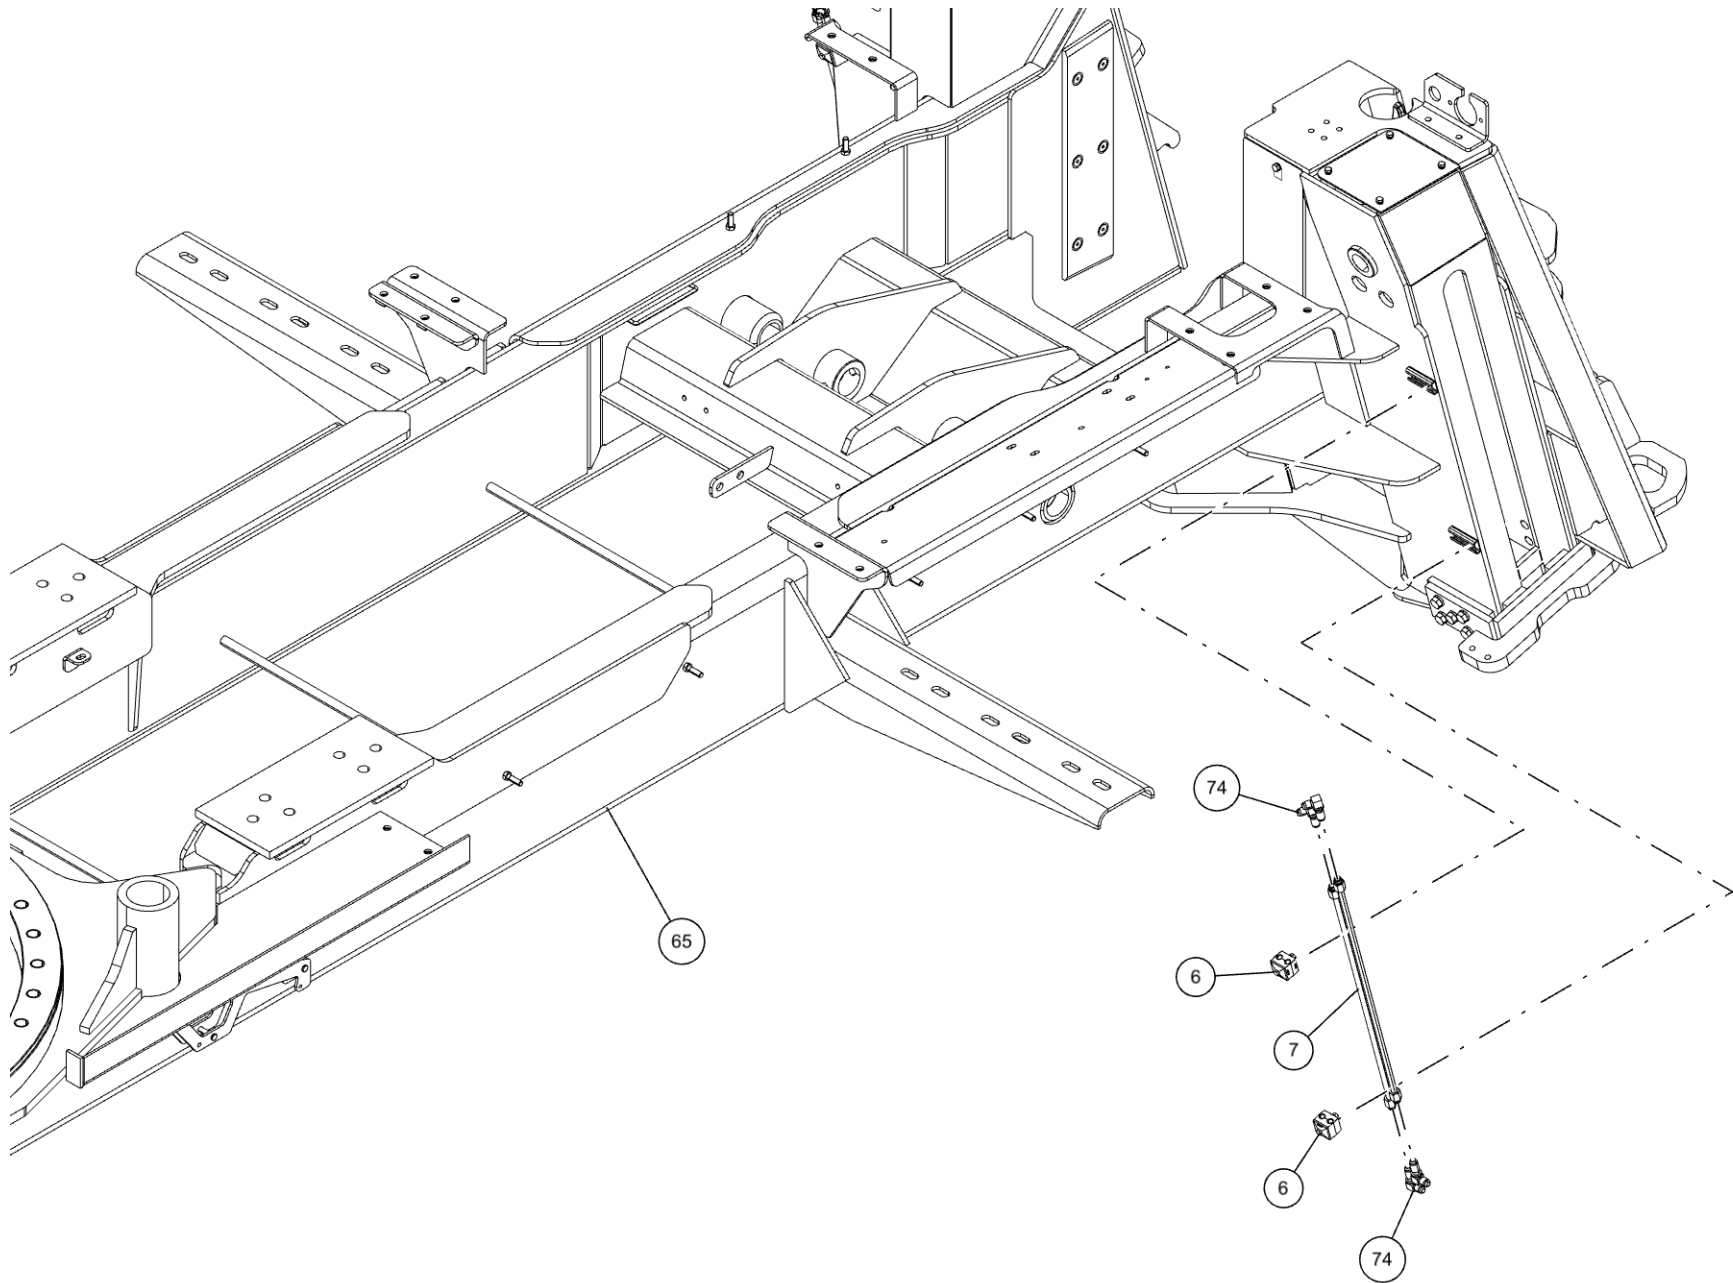

SUBFRAME ASSEMBLY (09001437) (cont'd)

Hydraulic Tubes for Rear Outriggers

SUBFRAME ASSEMBLY (09001437) (cont'd)
Hydraulic Tubes for Rear Outriggers (cont'd)

ITEM	PART NUMBER	DESCRIPTION	QTY
	09001437	SUBFRAME ASSEMBLY, KNEE BOOM	
1	0300113	GREASE FITTING, 1/4-28 STR	3
2	0300229	FITTING, ELB 8MJ-8MP90	4
3	0300329	SNAP RING, EXTERNAL 2	4
4	0301368	ADAPTER, 16MB-12MJ	1
5	0301470	FITTING, 90ELB 6MJ-8MB90	4
6	03015922	STAUFF CLAMP, 3/8 TWIN	4
7	03016142	TUBE, HYD ASSY SF TO O/R	4
8	0301696	FITTING, ELB 90 DEG 6MJ-6FJX90	3
9	0301781	FITTING, SWV NUT RUN TEE	2
10	0302170	FITTING, SWV 90 DEG BENT	2
11	0302538	BUSHING - U/L	2
12	0302575	FITTING-BULKHEAD RUN TEE	2
13	0302727	FITTING, HYD CONN	3
14	0310397	VALVE, DIVERTER WALVOIL	2
15	0310398	HANDLE, DIVERTER VALVE	2
16	0310432	FITTING - ADAPTER 16MJ-20MB	2
17	0310480	FITTING - BULKHEAD -6 UNION	4
18	0310637	PLUG, HOLE	2
19	0311467	FITT HYD 8FJ-6MJ	1
20	0311747	BEARING ROTATOR	1
21	0312575	BOOM PIVOT BRKT-MACHINED	2
22	0400066	SCREW, 1/4-20X3/4 HHC GR5	8
23	0400070	SCREW, 1/4-20X1 HHC GR5	8
24	0400109	SCREW, 5/16-18X1 HHC GR5	4
25	0400122	SCREW, 3/8-16X1-1/4 HHC GR5	6
26	0400132	SCREW, 3/8-16X1-1/2 HHC GR5	16
27	0400237	SCREW, 1/2-13X4 HHC GR5	2
28	0400286	SCREW, 3/4-10X2-3/4 HHC GR8	12
29	0400338	SCREW, 1-8X6-1/2 HHC GR8	40
30	0400367	NUT, 1/4-20 LOK	6
31	0400379	NUT, 5/16-18 SPR J	8
32	0400392	NUT, 3/8-16 LOK	6
33	0400408	NUT, 1/2-13 LOK	2
34	0400416	NUT, 1/2-13 LOK GR8	4
35	0400431	NUT, 3/4-10 LOK GR8	12
36	0400451	WASHER, 1/4	6
37	0400452	LKWASHER, 1/4	16

ITEM	PART NUMBER	DESCRIPTION	QTY
38	0400480	WASHER, 3/8	6
39	0400491	LKWASHER, 1/2	10
40	0400497	WASHER, 1/2 GR8	6
41	0400522	WASHER, 1-1/16X2X1/8 TH YZ	40
42	0400980	SCREW, 3/8-16X1 FHS	12
43	0402032	SCREW, 5/16-18X1 HHC SS	4
44	0402118	LKWASHER, 5/16 SS	8
45	0402121	LKWASHER, 3/8 SS	16
46	07002416	PIN, U/L LIFT CYLINDER BASE	2
47	07002417	COVER, LEFT CHAIN BOX	1
48	07002418	COVER, RIGHT CAHIN BOX	1
49	07002692	FLOOR SHEET, MID CENTER COVER	1
50	07002693	FLOOR SHEET, LEFT MID DECK	1
51	07002696	FLOOR SHEET, RIGHT MID DECK	1
52	07002697	FLOOR SHEET, LEFT REAR DECK	1
53	07002698	FLOOR SHEET, RIGHT REAR DECK	1
54	07002699	CHANNEL, VALVE COVER	1
55	07008501	PLATE, FRONT HYD COVER	1
56	07030626	PLATE - SPACER	4
57	0714581	PLATE, BOLTING	4
58	0722002	PLATE - REAR O/R COVER	2
59	0722169	PIN - O/R CYLINDER BASE	2
60	0722171	PLATE - OUTRIGGER COVER	2
61	0722173	PLATE - VALVE MOUNTING	2
62	0722381	ANGLE - BULKHEAD	2
63	0724476	PAD - NYLATRON - BBOM GUIDE	2
64	0725476	PLATE HYD SWIVEL MTG	1
65	08001031	SUBFRAME WELDMENT	1
66	0908432	ROTATOR PINLOCK ASSY	1
67	0910575	FRONT O/R VERTICAL INNER ASSY	2
68	0911857	TANK ASSY	1
69	0911877	KIT, SWIVEL PKG HYD ROTARY	1
70	26687634	THRUST WASHER	2
71	9041010	1/4 NC X 2 1/4 HHCS GR8	6
72	9041402	1/2 NC X 1 1/4 HHCS PLT GR8	10
73	9041406	1/2 NC X 2 1/2 HHCS PL GR8	4
74	FC41	FITTING-90DEG BLKHD ELB W/ NUT	8
75	HA293	FITTING-ADPTR SWV RUN	1