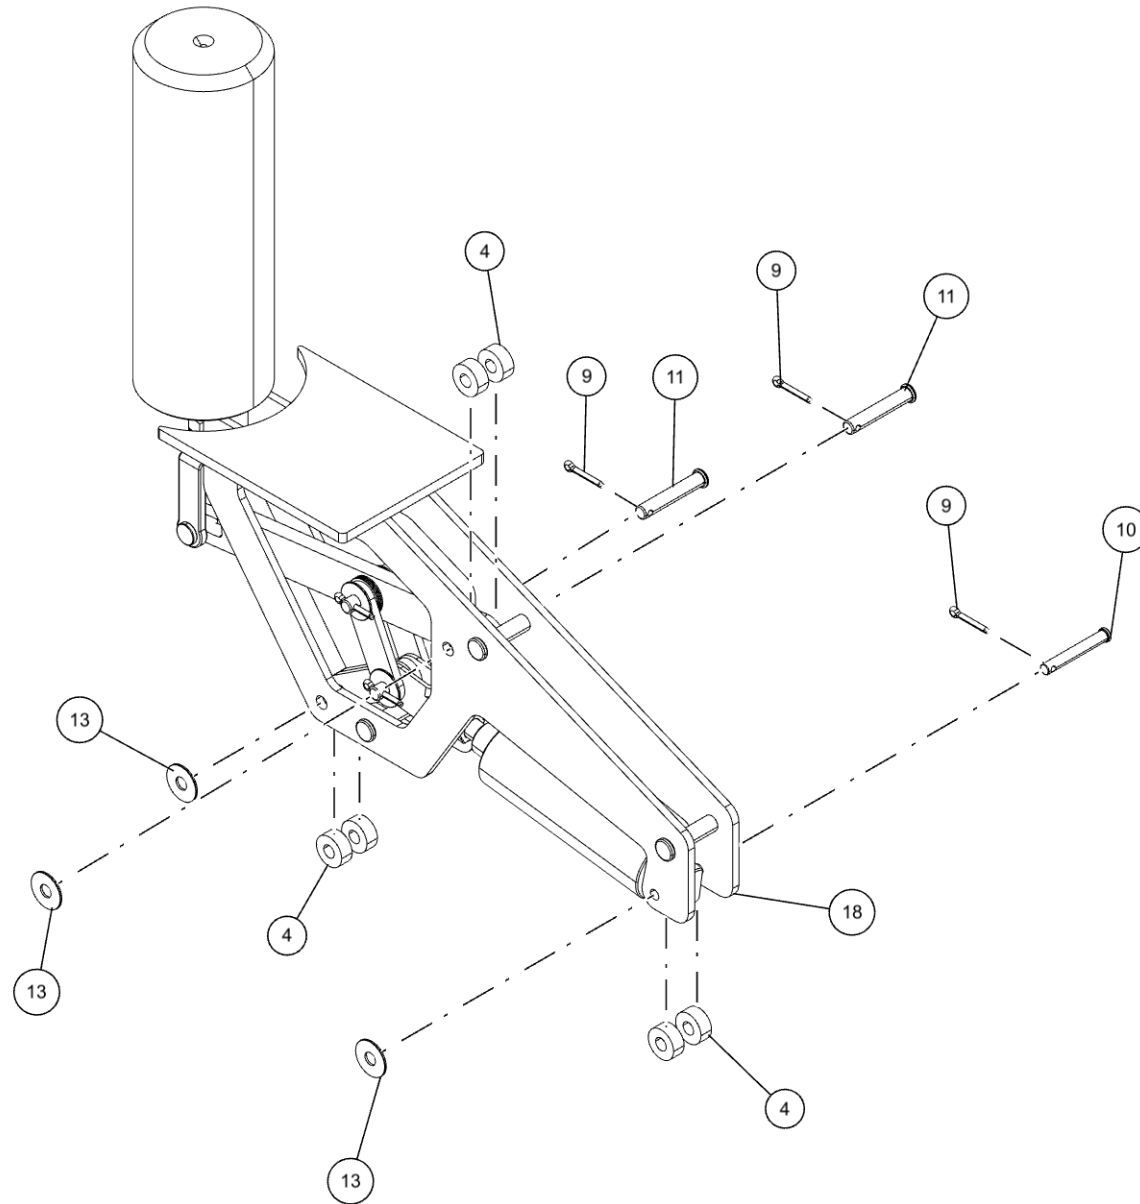

ROTATOR PIN LOCK ASSEMBLY (0908432) (cont'd)

Outer Pin Lock Components

ROTATOR PIN LOCK ASSEMBLY (0908432) (cont'd)
Outer Pin Lock Components (cont'd)

ITEM	PART NUMBER	DESCRIPTION	QTY
	0908432	ROTATOR PINLOCK ASSY	
1	0200052	CLEVIS LINK	1
2	0302231	ADJ CLEVIS 3/8" AC-218	1
3	0306698	AIR CYLINDER-1.5BORE/1.71STROK	1
4	0307612	NYLON SPACER,5/16 THK X 5/16ID	6
5	0400388	NUT, 3/8-24 HEX	2
6	0400401	NUT, 7/16-20 JAM PL	1
7	0400538	PIN, 3/8X1 CLEVIS	1
8	0400540	PIN, 3/32X1 COT	1
9	0400543	PIN, 1/8X3/4 COT SS	5
10	0400663	PIN, 1/4X1-3/4 CLEVIS	1
11	0400664	PIN, 5/16X1-3/4 CLEVIS	2
12	0400666	PIN, 5/16X1-3/8 CLEVIS SS	2
13	0402117	WASHER, 5/16 SS	11
14	0705698	ALLTHREAD, CONNECTOR	1
15	0709331	PIN, RETAIN HOUSE LOCK	1
16	0718297	BAR LINK - PIN LOCK	4
17	0718298	BAR LEVER - PIN LOCK	1
18	0806871	PIN LOCK WELD'T	1
19	9010030	FITT, BRASS ELBOW 1/4T-1/8MPX	2