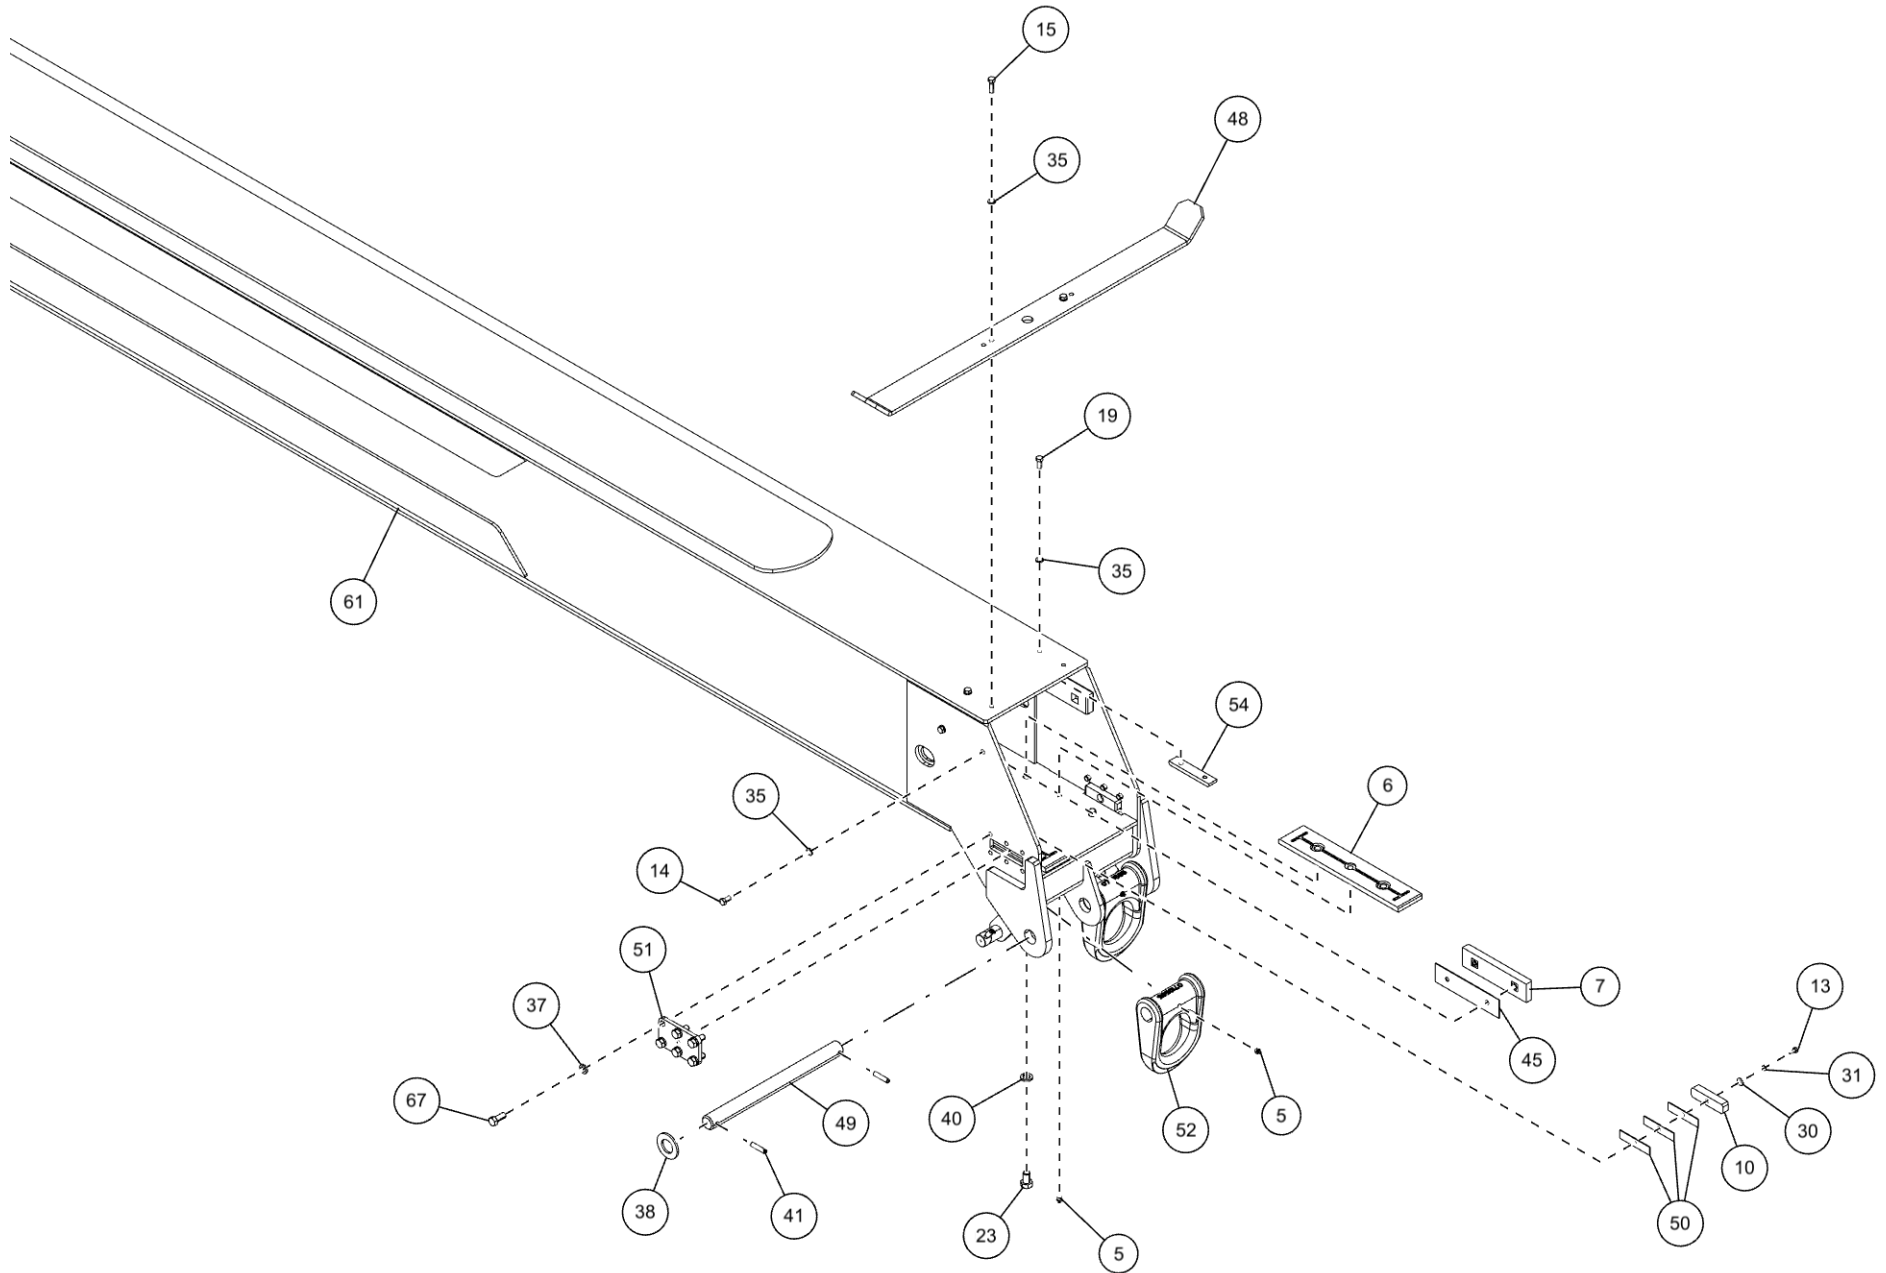

RECOVERY BOOM ASSEMBLY (0911449) (cont'd)

Second Stage Slide Pads, Cable Wing & D-Rings

RECOVERY BOOM ASSEMBLY (0911449) (cont'd)
Second Stage Slide Pads, Cable Wing & D-Rings (cont'd)

ITEM	PART NUMBER	DESCRIPTION	QTY
	0911449	1150 BOOM ASSY	
1	0300110	SNAP RING, 1" 5100-100	2
2	0300113	GREASE FITTING, 1/4-28 STR	14
3	0301397	GREASE FITTING, 1/4-28 90	2
4	03015082	SLIDE PAD UPR WILDWOOD	4
5	0301895	GREASE FITTING, 1/8 STR PTF	6
6	0301923	SLIDE PAD-BOOM-BOTTOM	2
7	0301924	SLIDE PAD-BOOM-SIDE	4
8	0303892	SLIDE PAD-BOOM-SIDE	8
9	0305023	SNAP RING 5100-0225PP	2
10	0306825	SLIDE PAD - 3/4 x 1 x 4	4
11	0307234	PAD - SLIDE	2
12	0311665_1150	0311665_1150.ASM	2
13	0400066	SCREW, 1/4-20X3/4 HHC GR5	4
14	0400121	SCREW, 3/8-16X3/4 HHC GR5	12
15	0400122	SCREW, 3/8-16X1-1/4 HHC GR5	4
16	0400126	SCREW, 3/8-16X1 HHC GR5	8
17	0400132	SCREW, 3/8-16X1-1/2 HHC GR5	4
18	0400133	SCREW, 3/8-16X3 HHC GR5	2
19	0400141	SCREW, 3/8-16X7/8 HHC GR5	8
20	0400157	SCREW, 3/8-16X1-3/4 HHC GR5	1
21	0400177	SCREW, 1/2-13X1-1/4 HHC GR5	4
22	0400186	SCREW, 1/2-13X3-1/2 HHC GR5	2
23	0400248	SCREW, 5/8-11X1 HHC GR8	4
24	0400262	SCREW, 5/8-11X2-1/2 HHC GR8	2
25	0400349	SCREW, 3/8-16X3/4 FHS BO	18
26	0400392	NUT, 3/8-16 LOK	6
27	0400398	NUT, 3/8-16 LOK JAM	1
28	0400408	NUT, 1/2-13 LOK	6
29	0400426	NUT, 5/8-11 LOK GR8	2
30	0400451	WASHER, 1/4	4
31	0400452	LKWASHER, 1/4	4
32	0400471	NUT, 7/8-14 HEX GR8	2
33	0400472	NUT, 7/8-14 JAM GR8	2
34	0400473	WASHER, 7/8 PL GR8	2
35	0400482	LKWASHER, 3/8	32
36	0400483	LKWASHER, 3/8 CET	4
37	0400491	LKWASHER, 1/2	24
38	0400501	WASHER, 1-1/4 SAE PL	6
39	0400503	WASHER, 5/8 GR8	2
40	0400508	LKWASHER, 5/8	8
41	0400564	PIN, 3/8X1-3/4 SPR	6
42	0400930	NUT, 1-1/2X12 HEX GR8	2
43	0400931	NUT, 1-1/2X12 HEX JAM GR8	2
44	0400935	WASHER, 1-1/12 SAE	2
45	0703734	SHIM, SIDE PLATE OUTER BOOM	18

ITEM	PART NUMBER	DESCRIPTION	QTY
46	0703740	SHAFT, EXTEND CYL	1
47	0706042	WING, CABLE LONG 1040&1040B	3
48	0706043	WING, CABLE MED 1040&1040B	1
49	0710638	PIN, D-RING	2
50	0717262	SHIM - SLIDE PAD	12
51	0718466	PLATE - SLIDE PAD SUPPORT	4
52	0719585	D-RING, TOWING	6
53	0725173	PIN DRING	1
54	0725176	SPACER TOP	4
55	0725177	PIN RETRACT CABLE	2
56	0726100	PLATE	2
57	0806752	SHAFT-RETRACT SHEAVE WELD'T	4
58	0806922	LIFT CYL PIVOT ROD END WLDT	2
59	0807844	CABLE TIEBACK WELDMENT	2
60	0810167	OUTER BOOM WLDT 1150	1
61	0810168	SECOND STAGE BOOM WLDT 1150	1
62	0810169	THIRD STAGE BOOM WLDT 1150	1
63	0906537	SWIVEL - BOOM ASSEMBLY	2
64	0908118	SHEAVE ASSY 5" DIA	4
65	0910707	SIDE D-RING PARTS 1060S/1075S	2
66	0911450	EXTEND SYSTEM	1
67	9041402	1/2 NC X 1 1/4 HHCS PLT GR8	24
68	9043950	5/8 NC X 1 1/2 HHCS PL GR 8	4
69	9048800	5/8 WELDLESS CHAIN LINK	2
70	945030007	CABLE TIE BACK SPRING-1	2
71	GA0215	PIN-"D" RING	1