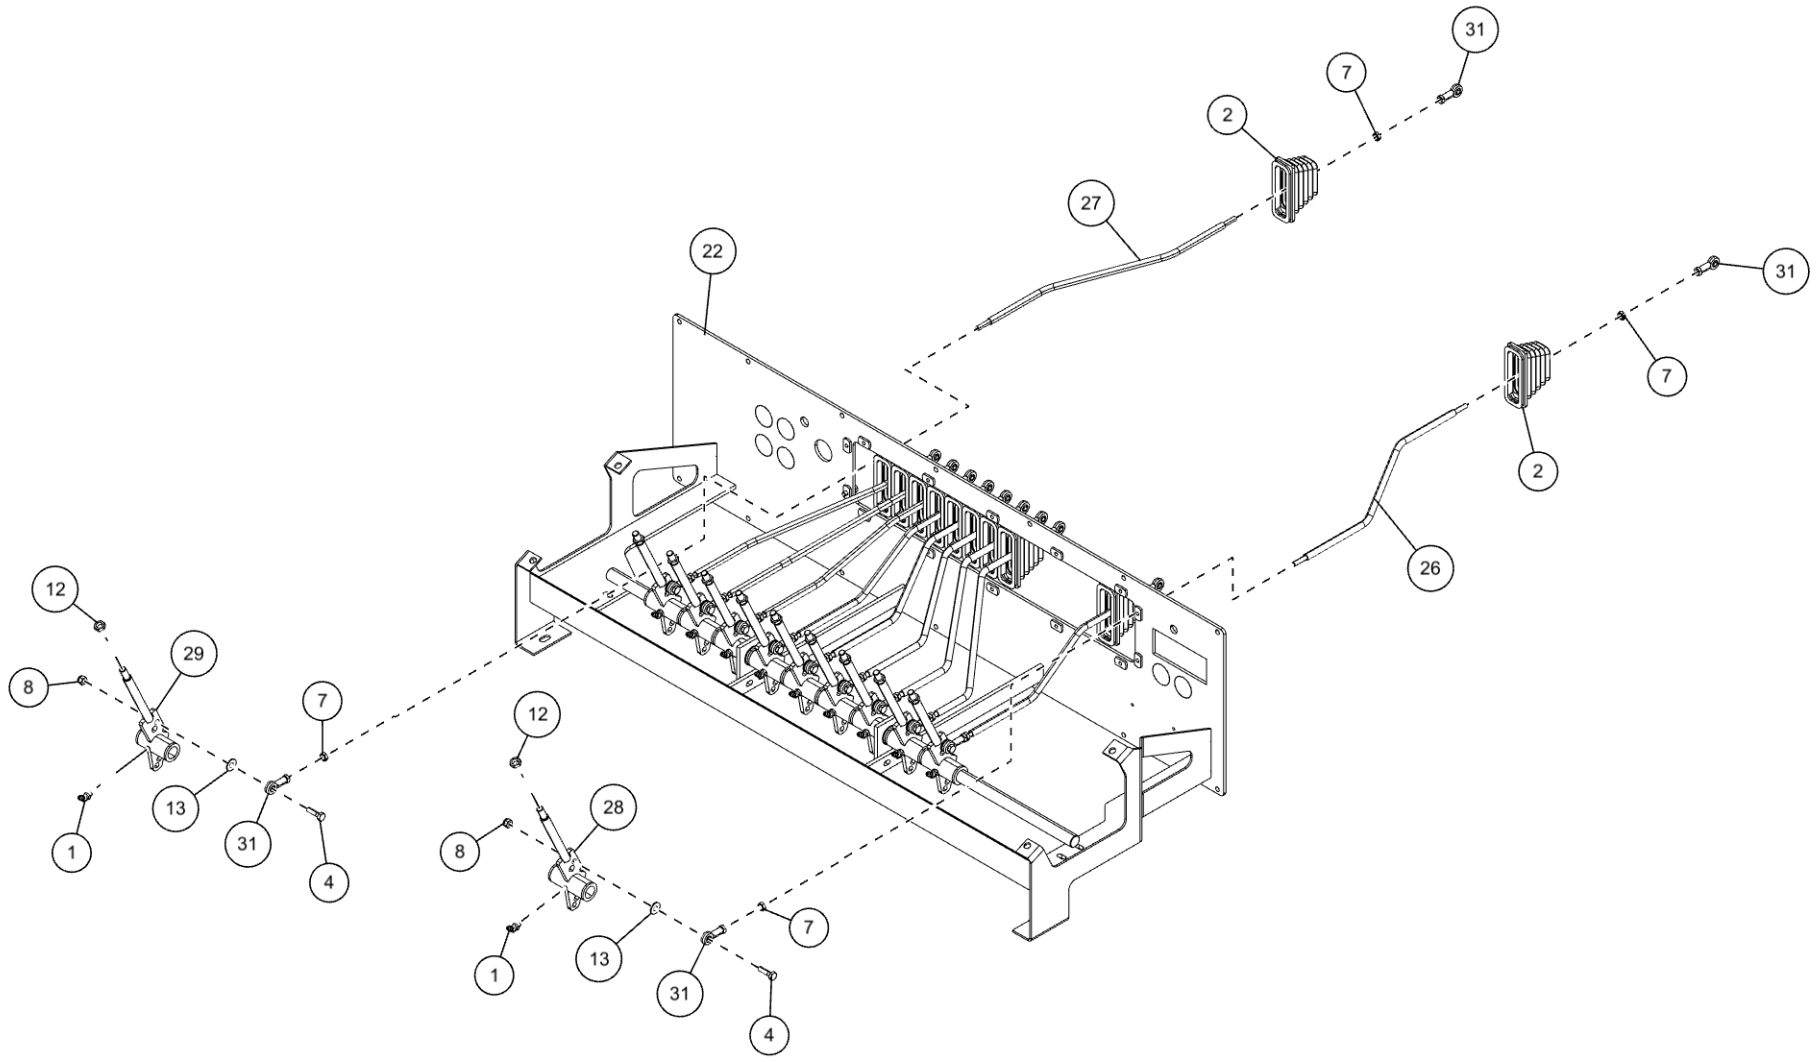

LEFT HAND CONTROL STATION ASSEMBLY (09002247) (cont'd)

Control Handle Rods

LEFT HAND CONTROL STATION ASSEMBLY (09002247) (cont'd)
Control Handle Rods (cont'd)

ITEM	PART NUMBER	DESCRIPTION	QTY
	09002247	CONTROL ASSY, 11 HANDLE WV	
1	0302726	GREASE FITTING, 1/4-28 45	11
2	0310148	BOOT, CONTROL HANDLE	11
3	0400066	SCREW, 1/4-20X3/4 HHC GR5	14
4	0400070	SCREW, 1/4-20X1 HHC GR5	15
5	0400107	SCREW, 5/16-18X2-1/2 HHC GR5	4
6	0400126	SCREW, 3/8-16X1 HHC GR5	2
7	0400365	NUT, 1/4-28 HEX	22
8	0400367	NUT, 1/4-20 LOK	15
9	0400379	NUT, 5/16-18 SPR J	4
10	0400382	NUT, 5/16-18 LOK	4
11	0400392	NUT, 3/8-16 LOK	2
12	0400393	NUT, 3/8-16 JAM	11
13	0400451	WASHER, 1/4	11
14	0400452	LKWASHER, 1/4	14
15	0400463	WASHER, 5/16	4
16	0400480	WASHER, 3/8	4
17	07002691	PLATE, CONTROL ASSEMBLY BACK	1
18	0711235	CLAMP, SHAFT CONTROL BOX	2
19	0717206	TUBE - 1.25 OD SPACER	1
20	0723378	PLATE-PIN SUPPORT	2
21	0724669	PIN CONTROL HANDLE	1
22	08028819	CONTROL FRAME WLDMT KNEE W/A	1
23	0807980	CONTROL ROD WELDMENT	2
24	0807981	CONTROL ROD WELDMENT	2
25	0807982	CONTROL ROD WELDMENT	2
26	0807983	CONTROL ROD WELDMENT	4
27	0807984	CONTROL ROD WELDMENT	1
28	0907441	CONTROL HANDLE ASSY - SHORT	10
29	0911240	CTL HANDLE ASSY-SPL	1
30	FC41	FITTING-90DEG BLKHD ELB W/ NUT	2
31	HD0900	BEARING, ROD END, 1/4-28	22