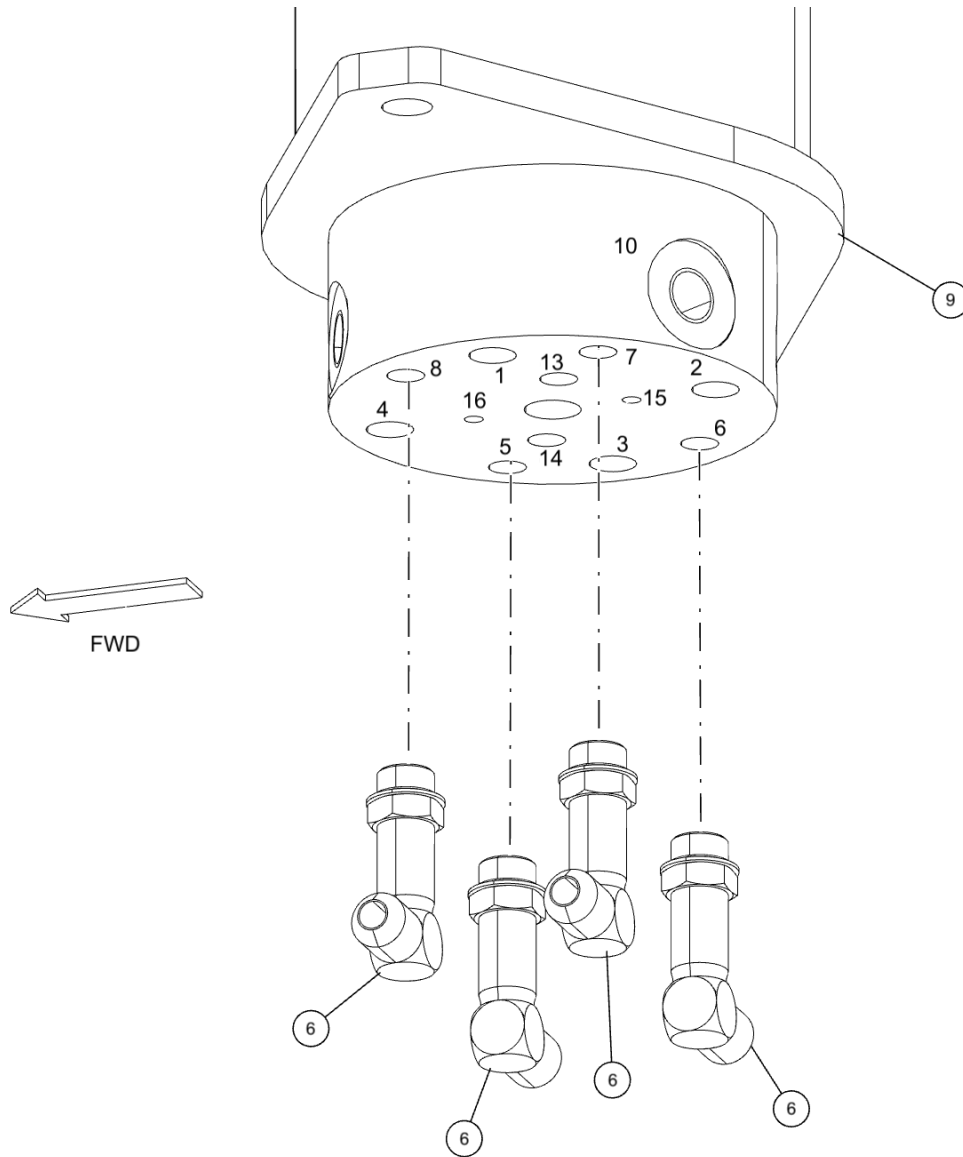

HYDRAULIC ROTARY SWIVEL KIT (0911877) (cont'd)

Side Drag Winch Bottom Ports 5, 6, 7 & 8

HYDRAULIC ROTARY SWIVEL KIT (0911877) (cont'd)
Side Drag Winch Bottom Ports 5, 6, 7 & 8 (cont'd)

ITEM	PART NUMBER	DESCRIPTION	QTY
	0911877	KIT, SWIVEL PKG HYD ROTARY	
1	0300041	CONNECTOR, 8MJ-8MB	4
2	0300052	ELBOW, 8MJ-10MB90	4
3	0301388	ELBOW, 8MJ-8MB90	6
4	0301445	FITTING, EXTENDED	4
5	0301577	1/4 OD PLASTIC AIRLINE, BLACK	18
6	0302508	ELBOW, 8MJ-8MB90LL	6
7	0302695	ADAPTER, 6MJ-4MB	1
8	0303886	4 MB-PLUG	1
9	0310083	SWIVEL, HYDRAULIC	1
10	0310132	FITTING, HYD 4MB-4FP	2
11	0311575	1/4x1/4 PTC SWIVEL MALE ELBOW	2
12	0400260	SCREW, 5/8-11X2 HHC GR5	2
13	0400421	NUT, 5/8-11 LOK	2
14	GX263	FITTING, ELB 10MJ-10MB90	4