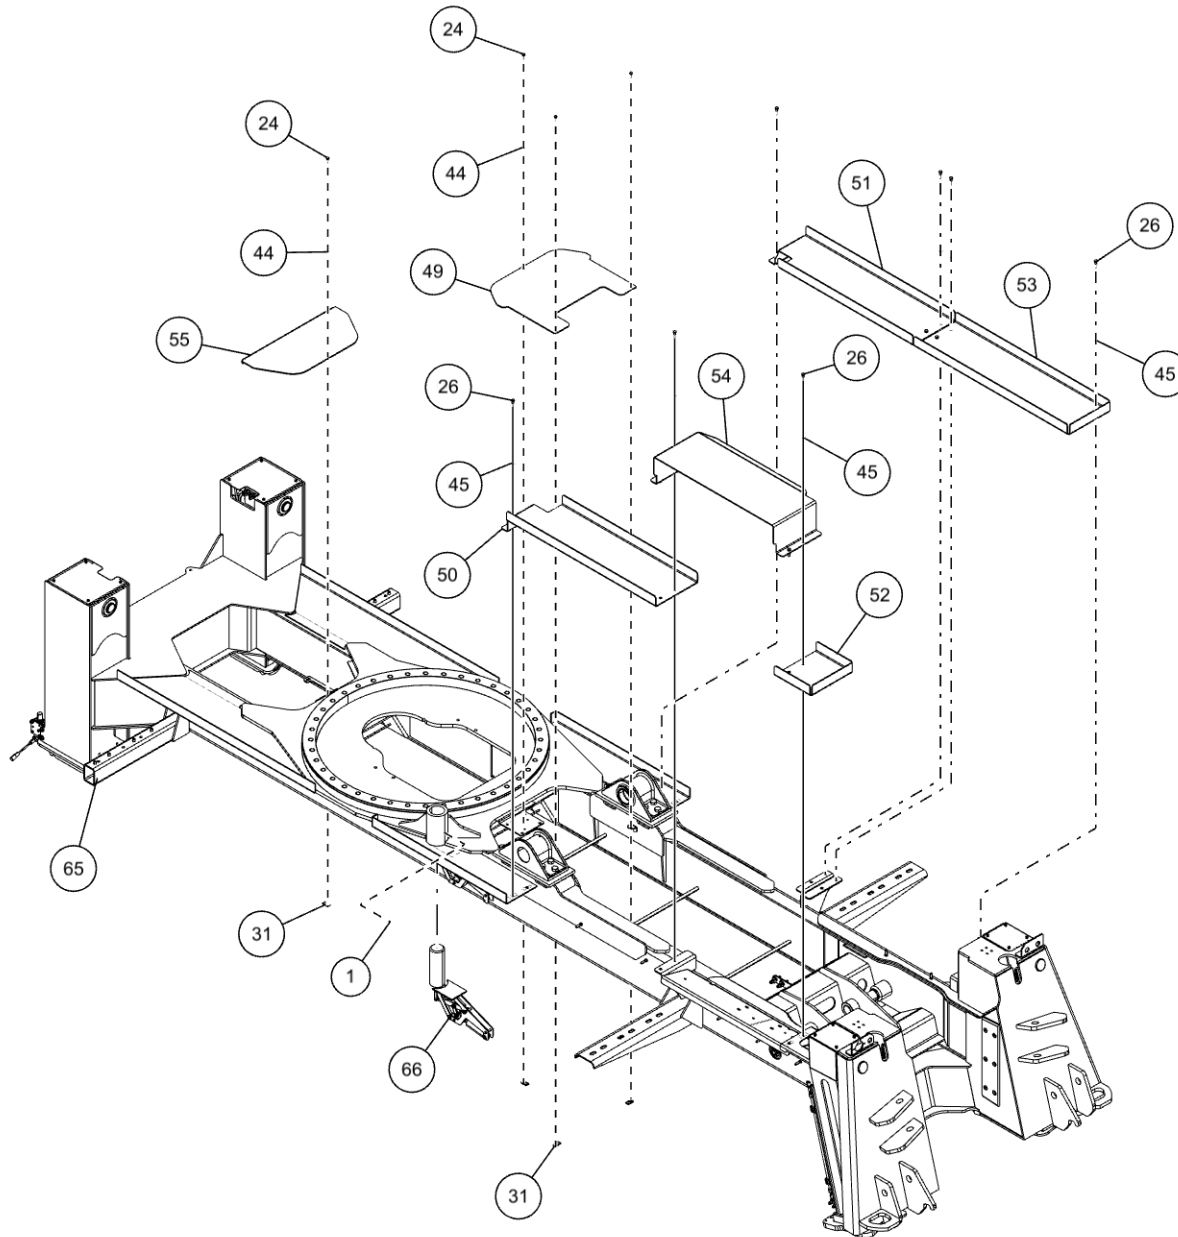

SUBFRAME ASSEMBLY (09001437) (cont'd)

Deck Plates & Rotator Pin Lock

SUBFRAME ASSEMBLY (09001437) (cont'd)
Deck Plates & Rotator Pin Lock (cont'd)

ITEM	PART NUMBER	DESCRIPTION	QTY
	09001437	SUBFRAME ASSEMBLY, KNEE BOOM	
1	0300113	GREASE FITTING, 1/4-28 STR	3
2	0300229	FITTING, ELB 8MJ-8MP90	4
3	0300329	SNAP RING, EXTERNAL 2	4
4	0301368	ADAPTER, 16MB-12MJ	1
5	0301470	FITTING, 90ELB 6MJ-8MB90	4
6	03015922	STAUFF CLAMP, 3/8 TWIN	4
7	03016142	TUBE, HYD ASSY SF TO O/R	4
8	0301696	FITTING, ELB 90 DEG 6MJ-6FJX90	3
9	0301781	FITTING, SWV NUT RUN TEE	2
10	0302170	FITTING, SWV 90 DEG BENT	2
11	0302538	BUSHING - U/L	2
12	0302575	FITTING-BULKHEAD RUN TEE	2
13	0302727	FITTING, HYD CONN	3
14	0310397	VALVE, DIVERTER WALVOIL	2
15	0310398	HANDLE, DIVERTER VALVE	2
16	0310432	FITTING - ADAPTER 16MJ-20MB	2
17	0310480	FITTING - BULKHEAD -6 UNION	4
18	0310637	PLUG, HOLE	2
19	0311467	FITT HYD 8FJ-6MJ	1
20	0311747	BEARING ROTATOR	1
21	0312575	BOOM PIVOT BRKT-MACHINED	2
22	0400066	SCREW, 1/4-20X3/4 HHC GR5	8
23	0400070	SCREW, 1/4-20X1 HHC GR5	8
24	0400109	SCREW, 5/16-18X1 HHC GR5	4
25	0400122	SCREW, 3/8-16X1-1/4 HHC GR5	6
26	0400132	SCREW, 3/8-16X1-1/2 HHC GR5	16
27	0400237	SCREW, 1/2-13X4 HHC GR5	2
28	0400286	SCREW, 3/4-10X2-3/4 HHC GR8	12
29	0400338	SCREW, 1-8X6-1/2 HHC GR8	40
30	0400367	NUT, 1/4-20 LOK	6
31	0400379	NUT, 5/16-18 SPR J	8
32	0400392	NUT, 3/8-16 LOK	6
33	0400408	NUT, 1/2-13 LOK	2
34	0400416	NUT, 1/2-13 LOK GR8	4
35	0400431	NUT, 3/4-10 LOK GR8	12
36	0400451	WASHER, 1/4	6
37	0400452	LKWASHER, 1/4	16

ITEM	PART NUMBER	DESCRIPTION	QTY
38	0400480	WASHER, 3/8	6
39	0400491	LKWASHER, 1/2	10
40	0400497	WASHER, 1/2 GR8	6
41	0400522	WASHER, 1-1/16X2X1/8 TH YZ	40
42	0400980	SCREW, 3/8-16X1 FHS	12
43	0402032	SCREW, 5/16-18X1 HHC SS	4
44	0402118	LKWASHER, 5/16 SS	8
45	0402121	LKWASHER, 3/8 SS	16
46	07002416	PIN, U/L LIFT CYLINDER BASE	2
47	07002417	COVER, LEFT CHAIN BOX	1
48	07002418	COVER, RIGHT CAHIN BOX	1
49	07002692	FLOOR SHEET, MID CENTER COVER	1
50	07002693	FLOOR SHEET, LEFT MID DECK	1
51	07002696	FLOOR SHEET, RIGHT MID DECK	1
52	07002697	FLOOR SHEET, LEFT REAR DECK	1
53	07002698	FLOOR SHEET, RIGHT REAR DECK	1
54	07002699	CHANNEL, VALVE COVER	1
55	07008501	PLATE, FRONT HYD COVER	1
56	07030626	PLATE - SPACER	4
57	0714581	PLATE, BOLTING	4
58	0722002	PLATE - REAR O/R COVER	2
59	0722169	PIN - O/R CYLINDER BASE	2
60	0722171	PLATE - OUTRIGGER COVER	2
61	0722173	PLATE - VALVE MOUNTING	2
62	0722381	ANGLE - BULKHEAD	2
63	0724476	PAD - NYLATRON - BBOM GUIDE	2
64	0725476	PLATE HYD SWIVEL MTG	1
65	08001031	SUBFRAME WELDMENT	1
66	0908432	ROTATOR PINLOCK ASSY	1
67	0910575	FRONT O/R VERTICAL INNER ASSY	2
68	0911857	TANK ASSY	1
69	0911877	KIT, SWIVEL PKG HYD ROTARY	1
70	26687634	THRUST WASHER	2
71	9041010	1/4 NC X 2 1/4 HHCS GR8	6
72	9041402	1/2 NC X 1 1/4 HHCS PLT GR8	10
73	9041406	1/2 NC X 2 1/2 HHCS PL GR8	4
74	FC41	FITTING-90DEG BLKHD ELB W/ NUT	8
75	HA293	FITTING-ADPTR SWV RUN	1