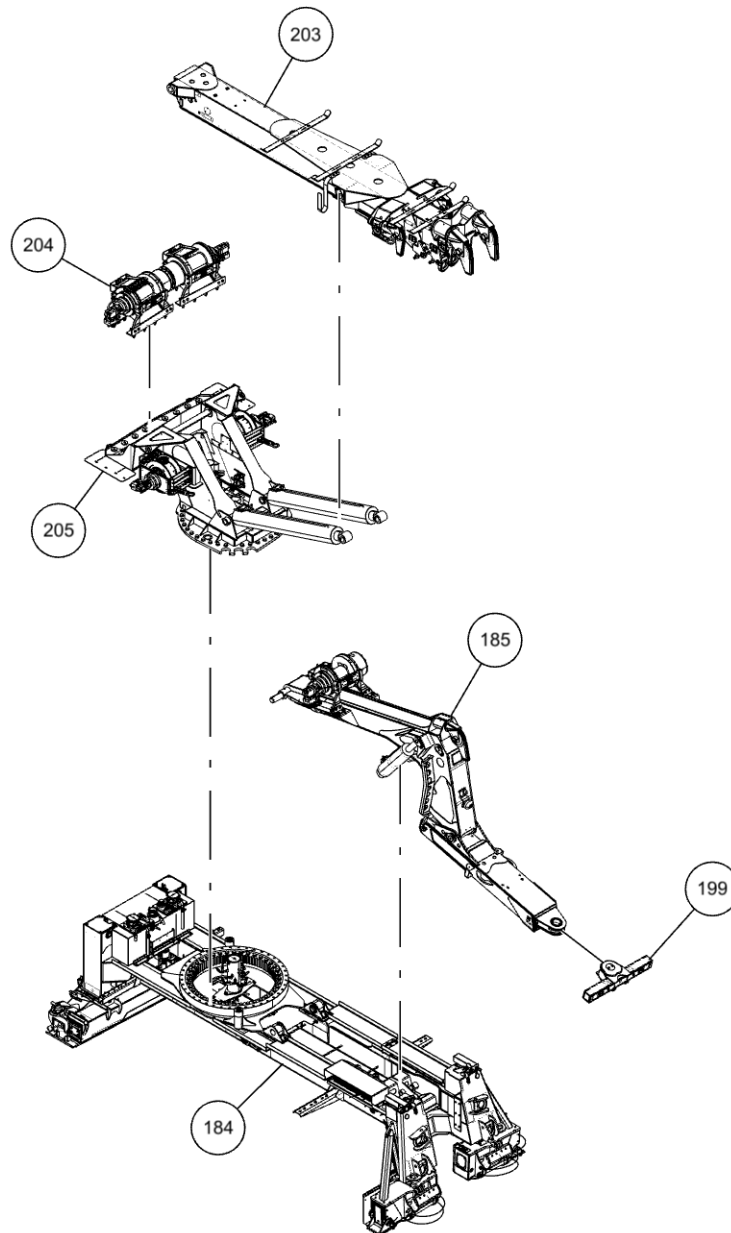

1150KB COACH LOW RIDER (09020592) (cont'd)
Recovery Boom, Wrecker Frame with Winches, Knee Boom Underlift & Crossbar

1150KB COACH LOW RIDER (09020592) (cont'd)

Recovery Boom, Wrecker Frame with Winches, Knee Boom Underlift & Crossbar (cont'd)

ITEM	PART NUMBER	DESCRIPTION	QTY
1	09020592	1150KB_COACH_LR_22K_50K_DW	
2	03000012	HOSE HYD, 29" LONG	1
3	0300041	CONNECTOR, 8MJ-8MB	9
4	0300044	ADAPTER, 6MJ-8MB	6
5	0300052	ELBOW, 8MJ-10MB90	5
6	0300113	GREASE FITTING, 1/4-28 STR	7
7	0300229	FITTING, ELB 8MJ-8MP90	1
8	03003419	HOSE, HYD 132" LG	1
9	03003420	HOSE, HYD 60" LG	1
10	03003421	HOSE, HYD 18" LG	3
11	03003424	HOSE, HYD 138"	1
12	03003425	HOSE, HYD 90" LG	4
13	03003426	HOSE, HYD 45" LG	6
14	03003427	HOSE, HYD 192" LG	2
15	0300364	CLAMP-HOSE, 0.875"-2.75" 50"LBS	4
16	0300400	CONNECTOR, 12MJ-12MB	1
17	0300431	CONNECTOR, 16MJ-16MJ	1
18	0300558	HOSE, SUCTION 2"ID 100R4 (C4)	15 ft.
19	0300657	HOSE HYD, 46" LG	4
20	0300659	HOSE HYD, 45"	2
21	0300660	HOSE HYD, 120"	4
22	0300835	KNOB-BOOM (UP-DOWN)	1
23	0300837	KNOB-BOOM (IN-OUT)	1
24	0300865	FITTING, CONNECTOR 8MJ-8MJ	3
25	0300866	HOSE HYD 144" 16M3K W/16-16FJX EE	1
26	0301113	HOSE HYD, 82"	2
27	0301368	ADAPTER, 16MB-12MJ	1
28	0301372	FITTING, ST.CONN. 12FJ-8MJ	1
29	0301376	CONNECTOR 8 MJ - 10 MB	6
30	0301377	FITTING, TEE, 3/8" JIC	1
31	0301388	ELBOW, 8MJ-8MB90	14
32	0301422	FITTING, 6MJ-6MJ SMALL	5
33	0301427	HOSE HYD, 11" 5000 PSI	2
34	0301445	FITTING, EXTENDED	10
35	0301470	FITTING, 90ELB 6MJ-8MB90	13
36	0301471	HOSE, 30" 8FJK-8M3K-8FJX90	5
37	0301473	HOSE HYD, 18" LG	4
38	0301522	ADAPTER, 6MJ-6MB	30
39	0301577	1/4 OD PLASTIC AIRLINE, BLACK	69 ft.
40	03016142	TUBE, HYD ASSY SF TO O/R	4
41	0301619	TEE, 6MJ-6MJ-6MB BRANCH	1
42	0301620	ELBOW, 6MJ-6MB90	4
43	0301637	FITTING, FL - FLANGE	1
44	0301695	HOSE HYD, 91"	2
45	0301696	FITTING, ELB 90 DEG 6MJ-6FJX90	3
46	0301767	FITTING, HOSE BARB 1FJX	2
47	0301781	FITTING, SWV NUT RUN TEE	2
48	0301861	QUICK PIN, LINCH -B7932 PL 7/16	2
49	0301909	RECEPTACLE BOOT	1
50	0301946	FITTING, BLKHD CONNECT	3
51	0301948	HD 7 WAY TRAILER CONNECT	1
52	0301995	FITTING, ADAPTER STR	1
53	0301997	HOSE HYD, 18" 6FJX-6FJX -6M2T	1
54	0301998	HOSE HYD, 24" LG	2
55	0302052	TEE, 8MJ-8FJX-8MJ RUN	1
56	0302056	HOSE HYD, 183"	5
57	0302085	FITTING, 90 DEG ADPTR	3
	0302170	FITTING, SWV 90 DEG BENT	2