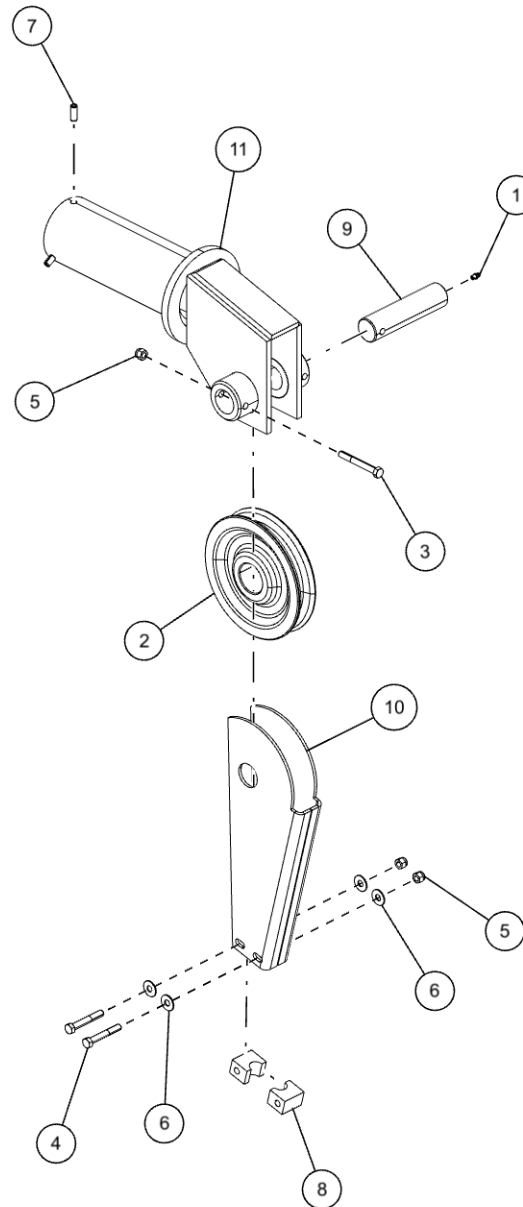

BOOM SWIVEL (0906530)

Boom Swivel Assembly

BOOM SWIVEL (0906530) (cont'd)
Boom Swivel Assembly (cont'd)

ITEM	PART NUMBER	DESCRIPTION	QTY
	0906530	SWIVEL - BOOM ASSEMBLY	
1	0300113	GREASE FITTING, 1/4-28 STR	1
2	0300626	SHEAVE, 8" 58SHVBBAY 1.5	1
3	0400133	SCREW, 3/8-16X3 HHC GR5	1
4	0400150	SCREW, 3/8-16X2-1/2 HHC GR5	2
5	0400392	NUT, 3/8-16 LOK	3
6	0400480	WASHER, 3/8	4
7	0400554	PIN, 3/8X1 SPR	3
8	0700801	GUIDE, BTM CABLE	2
9	0716134	SHEAVE SHAFT	1
10	0800286	GUIDE-CABLE	1
11	0804448	BOOM END SWIVEL WLDT-FIII/4024	1