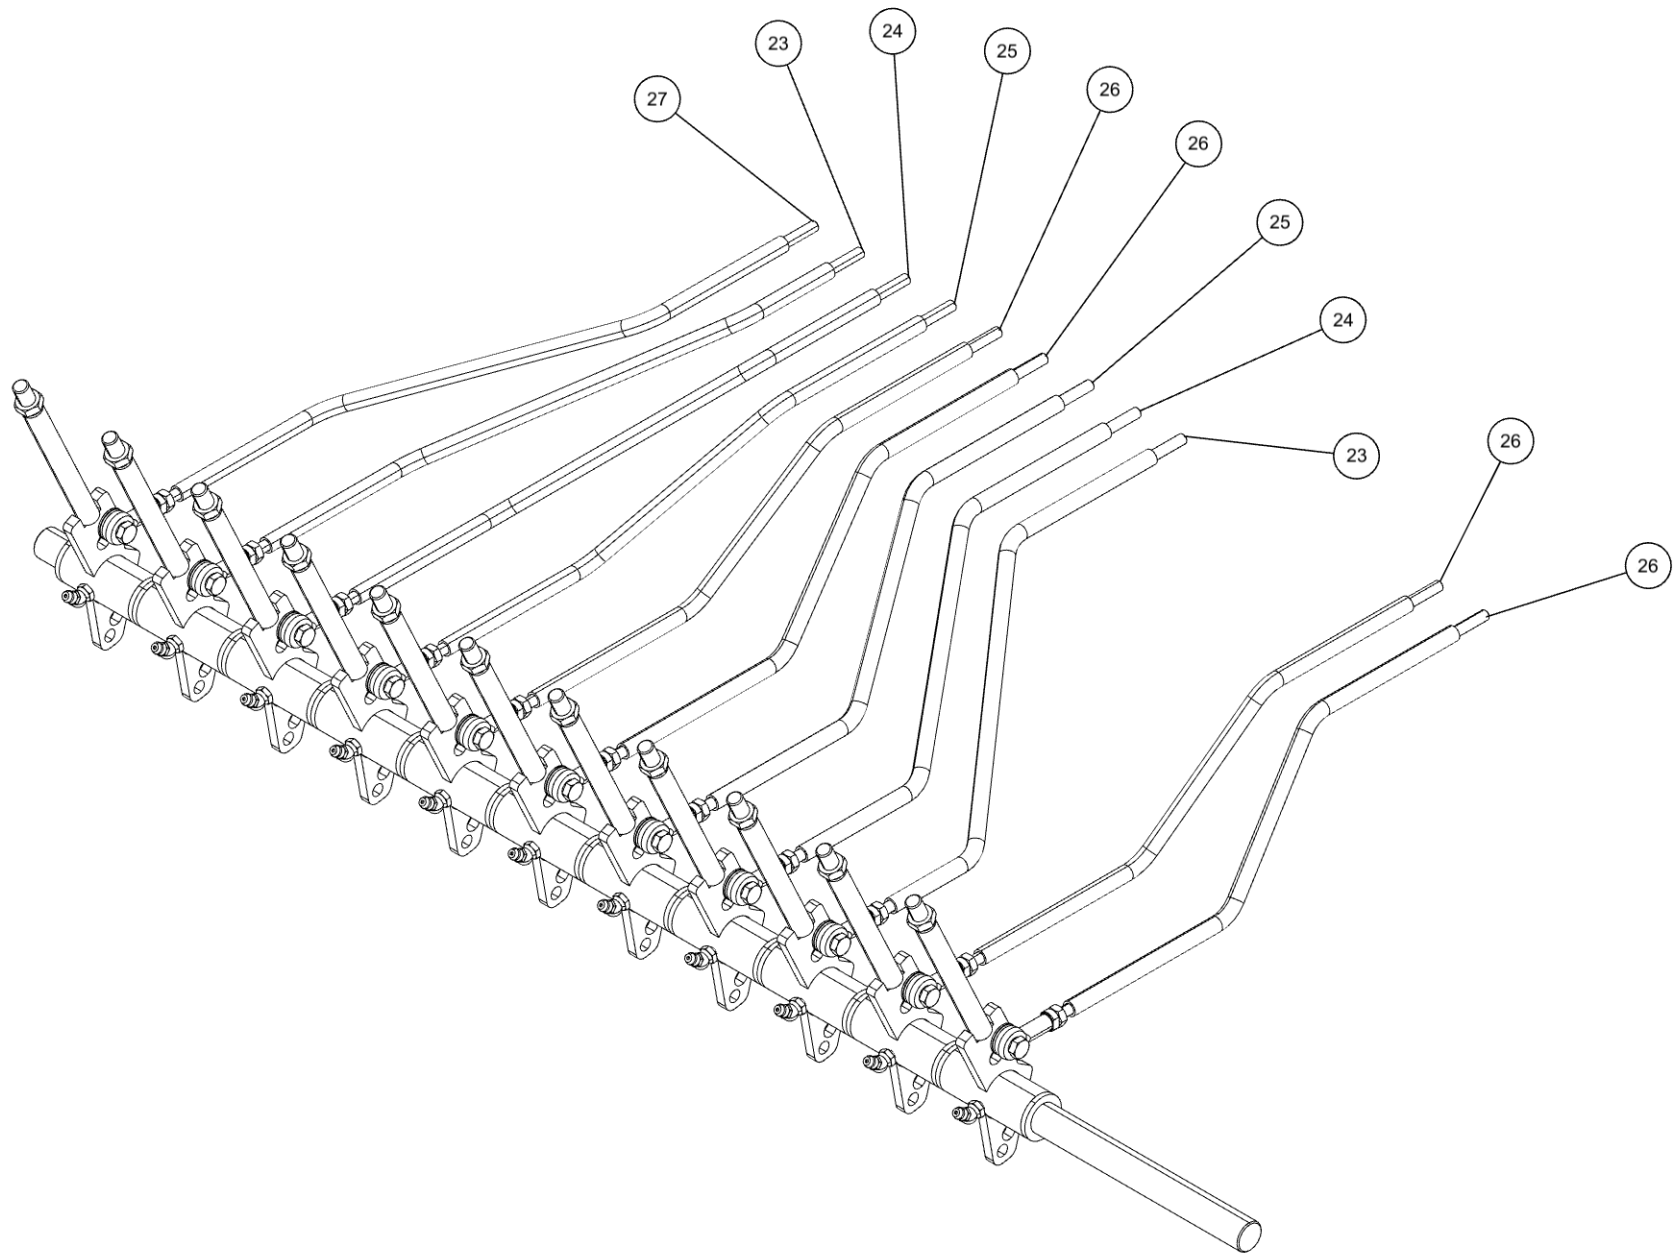

LEFT HAND CONTROL STATION ASSEMBLY (09002247) (cont'd)

Control Rod Organization

LEFT HAND CONTROL STATION ASSEMBLY (09002247) (cont'd)
Control Rod Organization (cont'd)

ITEM	PART NUMBER	DESCRIPTION	QTY
	09002247	CONTROL ASSY, 11 HANDLE WV	
1	0302726	GREASE FITTING, 1/4-28 45	11
2	0310148	BOOT, CONTROL HANDLE	11
3	0400066	SCREW, 1/4-20X3/4 HHC GR5	14
4	0400070	SCREW, 1/4-20X1 HHC GR5	15
5	0400107	SCREW, 5/16-18X2-1/2 HHC GR5	4
6	0400126	SCREW, 3/8-16X1 HHC GR5	2
7	0400365	NUT, 1/4-28 HEX	22
8	0400367	NUT, 1/4-20 LOK	15
9	0400379	NUT, 5/16-18 SPR J	4
10	0400382	NUT, 5/16-18 LOK	4
11	0400392	NUT, 3/8-16 LOK	2
12	0400393	NUT, 3/8-16 JAM	11
13	0400451	WASHER, 1/4	11
14	0400452	LKWASHER, 1/4	14
15	0400463	WASHER, 5/16	4
16	0400480	WASHER, 3/8	4
17	07002691	PLATE, CONTROL ASSEMBLY BACK	1
18	0711235	CLAMP, SHAFT CONTROL BOX	2
19	0717206	TUBE - 1.25 OD SPACER	1
20	0723378	PLATE-PIN SUPPORT	2
21	0724669	PIN CONTROL HANDLE	1
22	08028819	CONTROL FRAME WLDMT KNEE W/A	1
23	0807980	CONTROL ROD WELDMENT	2
24	0807981	CONTROL ROD WELDMENT	2
25	0807982	CONTROL ROD WELDMENT	2
26	0807983	CONTROL ROD WELDMENT	4
27	0807984	CONTROL ROD WELDMENT	1
28	0907441	CONTROL HANDLE ASSY - SHORT	10
29	0911240	CTL HANDLE ASSY-SPL	1
30	FC41	FITTING-90DEG BLKHD ELB W/ NUT	2
31	HD0900	BEARING, ROD END, 1/4-28	22