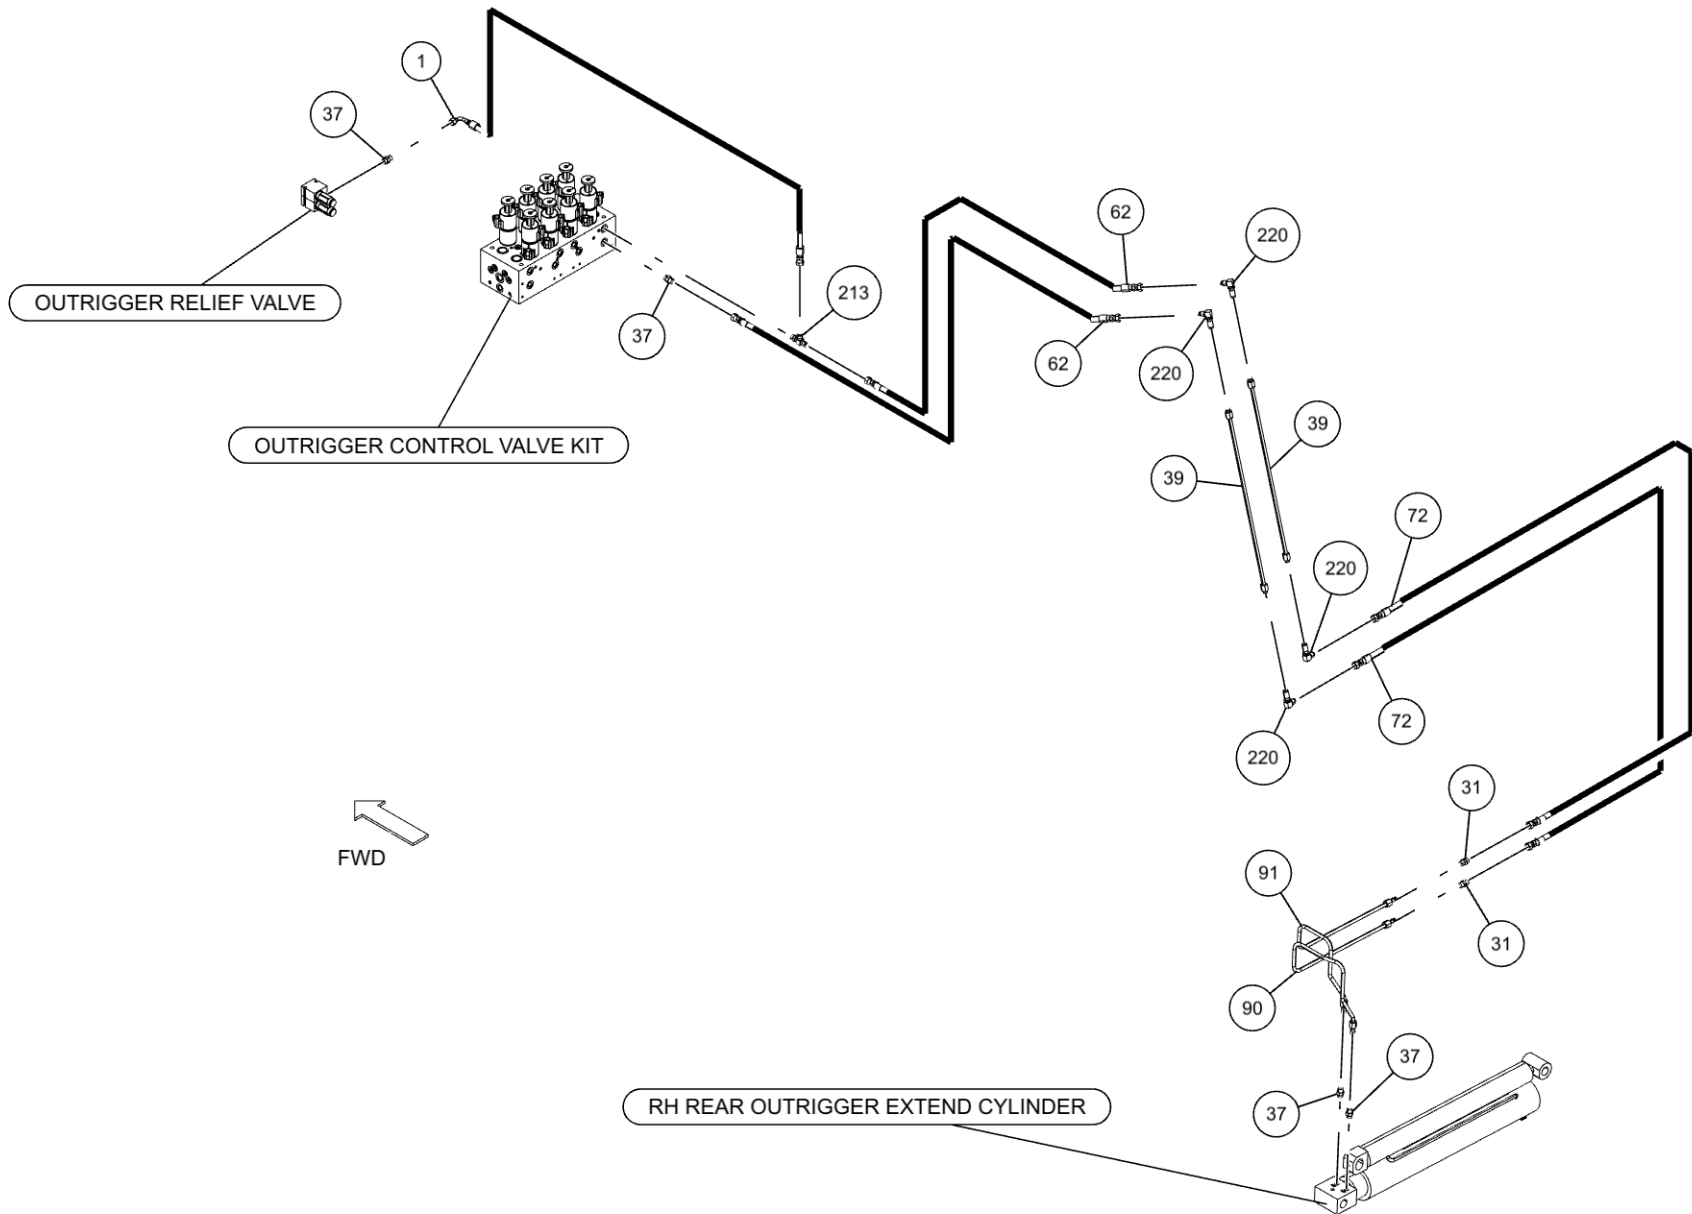

1150KB COACH LOW RIDER (09020592) (cont'd)

Right Hand Rear Outrigger Extend Cylinder Hydraulic Hoses

1150KB COACH LOW RIDER (09020592) (cont'd)

Right Hand Rear Outrigger Extend Cylinder Hydraulic Hoses (cont'd)

ITEM	PART NUMBER	DESCRIPTION	QTY
1	09020592	1150KB_COACH_LR_22K_50K_DW	
2	03000012	HOSE HYD, 29" LONG	1
3	0300041	CONNECTOR, 8MJ-8MB	9
4	0300044	ADAPTER, 6MJ-8MB	6
5	0300052	ELBOW, 8MJ-10MB90	5
6	0300113	GREASE FITTING, 1/4-28 STR	7
7	0300229	FITTING, ELB 8MJ-8MP90	1
8	03003419	HOSE, HYD 132" LG	1
9	03003420	HOSE, HYD 60" LG	1
10	03003421	HOSE, HYD 18" LG	3
11	03003424	HOSE, HYD 138"	1
12	03003425	HOSE, HYD 90" LG	4
13	03003426	HOSE, HYD 45" LG	6
14	03003427	HOSE, HYD 192" LG	2
15	0300364	CLAMP-HOSE, 0.875"-2.75" 50"LBS	4
16	0300400	CONNECTOR, 12MJ-12MB	1
17	0300431	CONNECTOR, 16MJ-16MJ	1
18	0300558	HOSE, SUCTION 2"ID 100R4 (C4)	15 ft.
19	0300657	HOSE HYD, 46" LG	4
20	0300659	HOSE HYD, 45"	2
21	0300660	HOSE HYD, 120"	4
22	0300835	KNOB-BOOM (UP-DOWN)	1
23	0300837	KNOB-BOOM (IN-OUT)	1
24	0300865	FITTING, CONNECTOR 8MJ-8MJ	3
25	0300866	HOSE HYD 144" 16M3K W/16-16FJX EE	1
26	0301113	HOSE HYD, 82"	2
27	0301368	ADAPTER, 16MB-12MJ	1
28	0301372	FITTING, ST.CONN. 12FJ-8MJ	1
29	0301376	CONNECTOR 8 MJ - 10 MB	6
30	0301377	FITTING, TEE, 3/8" JIC	1
31	0301388	ELBOW, 8MJ-8MB90	14
32	0301422	FITTING, 6MJ-6MJ SMALL	5
33	0301427	HOSE HYD, 11" 5000 PSI	2
34	0301445	FITTING, EXTENDED	10
35	0301470	FITTING, 90ELB 6MJ-8MB90	13
36	0301471	HOSE, 30" 8FJK-8M3K-8FJX90	5
37	0301473	HOSE HYD, 18" LG	4
38	0301522	ADAPTER, 6MJ-6MB	30
39	0301577	1/4 OD PLASTIC AIRLINE, BLACK	69 ft.
40	0301612	TUBE, HYD ASSY SF TO O/R	4
41	0301619	TEE, 6MJ-6MJ-6MB BRANCH	1
42	0301620	ELBOW, 6MJ-6MB90	4
43	0301637	FITTING, FL - FLANGE	1
44	0301695	HOSE HYD, 91"	2
45	0301696	FITTING, ELB 90 DEG 6MJ-6FJX90	3
46	0301767	FITTING, HOSE BARB 1FJX	2
47	0301781	FITTING, SWV NUT RUN TEE	2
48	0301861	QUICK PIN, LINCH -B7932 PL 7/16	2
49	0301909	RECEPTACLE BOOT	1
50	0301946	FITTING, BLKHD CONNECT	3
51	0301948	HD 7 WAY TRAILER CONNECT	1
52	0301995	FITTING, ADAPTER STR	1
53	0301997	HOSE HYD, 18" 6FJX-6FJX -6M2T	1
54	0301998	HOSE HYD, 24" LG	2
55	0302052	TEE, 8MJ-8FJX-8MJ RUN	1
56	0302056	HOSE HYD, 183"	5
57	0302085	FITTING, 90 DEG ADPTR	3
	0302170	FITTING, SWV 90 DEG BENT	2