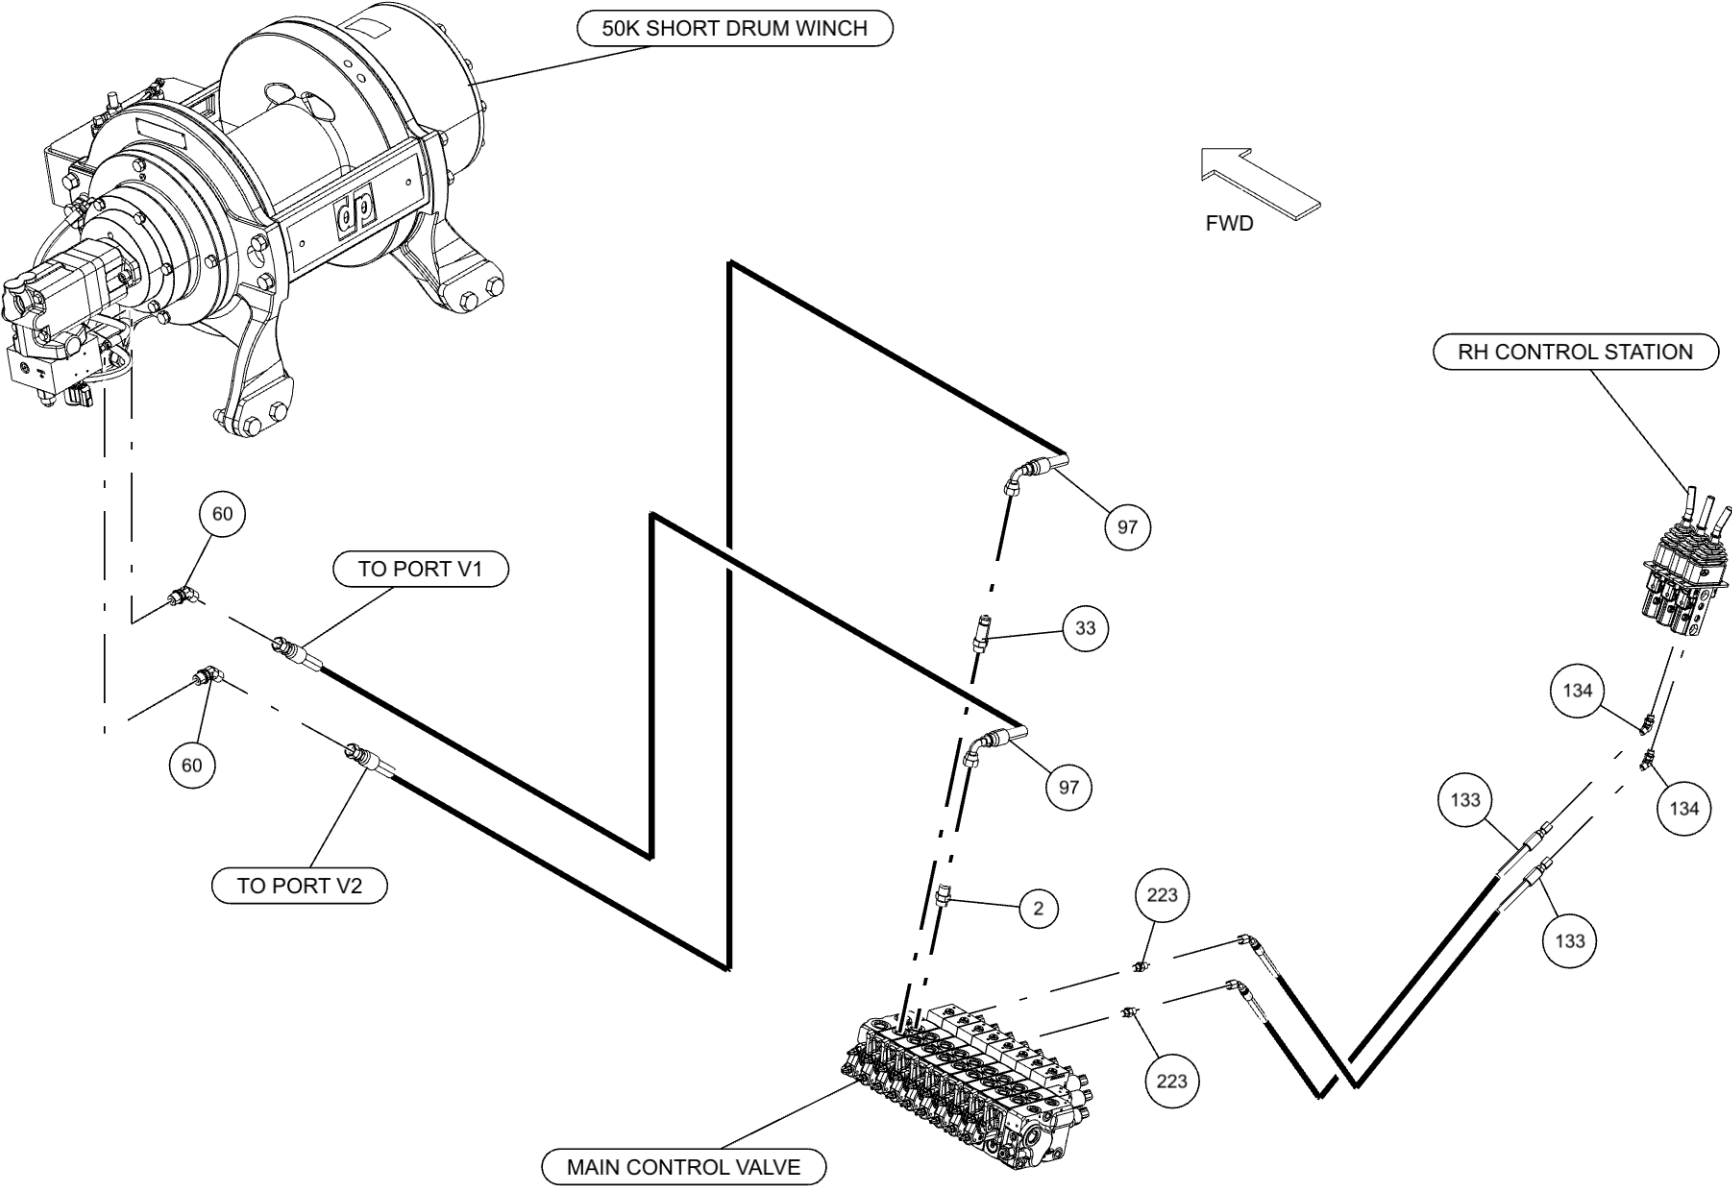

1150KB COACH LOW RIDER (09020592) (cont'd) 50K Short Drum Recovery Boom Winch Hydraulic Hoses

1150KB COACH LOW RIDER (09020592) (cont'd)
50K Short Drum Recovery Boom Winch Hydraulic Hoses (cont'd)

ITEM	PART NUMBER	DESCRIPTION	QTY
	09020592	1150KB_COACH_LR_22K_50K_DW	
1	03000012	HOSE HYD, 29" LONG	1
2	0300041	CONNECTOR, 8MJ-8MB	9
3	0300044	ADAPTER, 6MJ-8MB	6
4	0300052	ELBOW, 8MJ-10MB90	5
5	0300113	GREASE FITTING, 1/4-28 STR	7
6	0300229	FITTING, ELB 8MJ-8MP90	1
7	03003419	HOSE, HYD 132" LG	1
8	03003420	HOSE, HYD 60" LG	1
9	03003421	HOSE, HYD 18" LG	3
10	03003424	HOSE, HYD 138"	1
11	03003425	HOSE, HYD 90" LG	4
12	03003426	HOSE, HYD 45" LG	6
13	03003427	HOSE, HYD 192" LG	2
14	0300364	CLAMP-HOSE, 0.875"-2.75" 50"LBS	4
15	0300400	CONNECTOR, 12MJ-12MB	1
16	0300431	CONNECTOR, 16MJ-16MJ	1
17	0300558	HOSE, SUCTION 2"ID 100R4 (C4)	15 ft.
18	0300657	HOSE HYD, 46" LG	4
19	0300659	HOSE HYD, 45"	2
20	0300660	HOSE HYD, 120"	4
21	0300835	KNOB-BOOM (UP-DOWN)	1
22	0300837	KNOB-BOOM (IN-OUT)	1
23	0300865	FITTING, CONNECTOR 8MJ-8MJ	3
24	03008669	HOSE HYD 144" 16M3K W/16-16FJX EE	1
25	0301113	HOSE HYD, 82"	2
26	0301368	ADAPTER, 16MB-12MJ	1
27	0301372	FITTING, ST.CONN. 12FJ-8MJ	1
28	0301376	CONNECTOR 8 MJ - 10 MB	6
29	0301377	FITTING, TEE, 3/8" JIC	1
30	0301388	ELBOW, 8MJ-8MB90	14
31	0301422	FITTING, 6MJ-6MJ SMALL	5
32	0301427	HOSE HYD, 11" 5000 PSI	2
33	0301445	FITTING, EXTENDED	10
34	0301470	FITTING, 90ELB 6MJ-8MB90	13
35	0301471	HOSE, 30" 8FJK-8M3K-8FJX90	5
36	0301473	HOSE HYD, 18" LG	4
37	0301522	ADAPTER, 6MJ-6MB	30
38	0301577	1/4 OD PLASTIC AIRLINE, BLACK	69 ft.
39	03016142	TUBE, HYD ASSY SF TO O/R	4
40	0301619	TEE, 6MJ-6MJ-6MB BRANCH	1
41	0301620	ELBOW, 6MJ-6MB90	4
42	0301637	FITTING, FL - FLANGE	1
43	0301695	HOSE HYD, 91"	2
44	0301696	FITTING, ELB 90 DEG 6MJ-6FJX90	3
45	0301767	FITTING, HOSE BARB 1FJX	2
46	0301781	FITTING, SWV NUT RUN TEE	2
47	0301861	QUICK PIN, LINCH -B7932 PL 7/16	2
48	0301909	RECEPTACLE BOOT	1
49	0301946	FITTING, BLKHD CONNECT	3
50	0301948	HD 7 WAY TRAILER CONNECT	1
51	0301995	FITTING, ADAPTER STR	1
52	0301997	HOSE HYD, 18" 6FJX-6FJX -6M2T	1
53	0301998	HOSE HYD, 24" LG	2
54	0302052	TEE, 8MJ-8FJX-8MJ RUN	1
55	0302056	HOSE HYD, 183"	5
56	0302085	FITTING, 90 DEG ADPTR	3
57	0302170	FITTING, SWV 90 DEG BENT	2