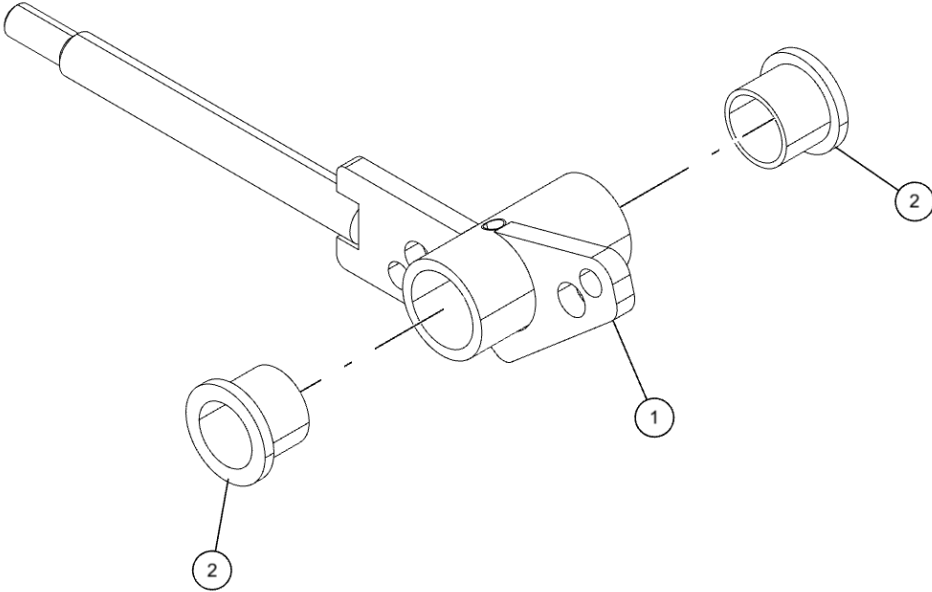

CONTROL HANDLE COMPONENTS (0911240)
Control Handle Bearings

CONTROL HANDLE COMPONENTS (0911240) (cont'd)
Control Handle Bearings (cont'd)

ITEM	PART NUMBER	DESCRIPTION	QTY
1	0911240	CTL HANDLE ASSY-SPL	
	0810093	CTL HANDLE WLDMT-SPL	1
2	9053524	BEARING BR. FLG.752 X .879x.75	2