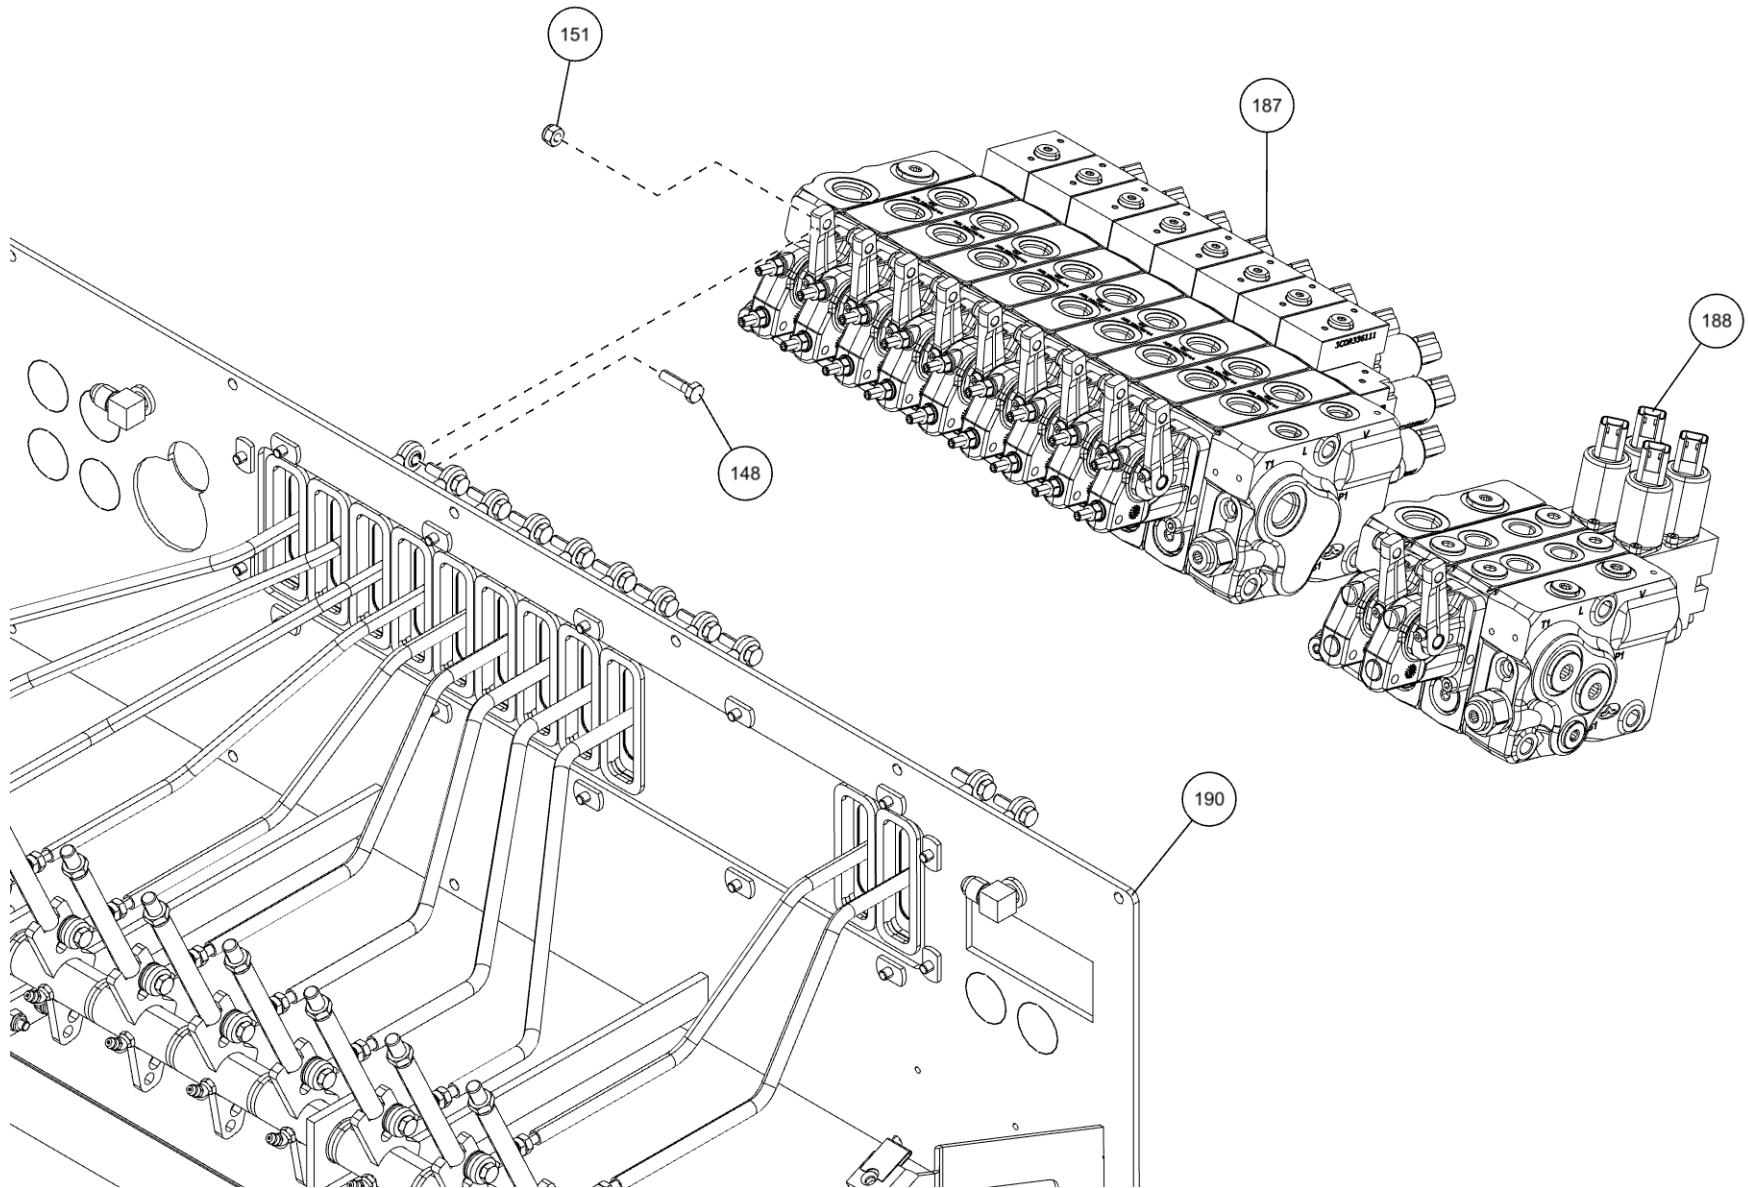

1150KB COACH LOW RIDER (09020592) (cont'd)
Left Hand Control Station to Main Valve & Knee Boom Valve Mounting Hardware

1150KB COACH LOW RIDER (09020592) (cont'd)

Left Hand Control Station to Main Valve & Knee Boom Valve Mounting Hardware (cont'd)

ITEM	PART NUMBER	DESCRIPTION	QTY
1	09020592	1150KB_COACH_LR_22K_50K_DW	
2	03000012	HOSE HYD, 29" LONG	1
3	0300041	CONNECTOR, 8MJ-8MB	9
4	0300044	ADAPTER, 6MJ-8MB	6
5	0300052	ELBOW, 8MJ-10MB90	5
6	0300113	GREASE FITTING, 1/4-28 STR	7
7	0300229	FITTING, ELB 8MJ-8MP90	1
8	03003419	HOSE, HYD 132" LG	1
9	03003420	HOSE, HYD 60" LG	1
10	03003421	HOSE, HYD 18" LG	3
11	03003424	HOSE, HYD 138"	1
12	03003425	HOSE, HYD 90" LG	4
13	03003426	HOSE, HYD 45" LG	6
14	03003427	HOSE, HYD 192" LG	2
15	0300364	CLAMP-HOSE, 0.875"-2.75" 50"LBS	4
16	0300400	CONNECTOR, 12MJ-12MB	1
17	0300431	CONNECTOR, 16MJ-16MJ	1
18	0300558	HOSE, SUCTION 2"ID 100R4 (C4)	15 ft.
19	0300657	HOSE HYD, 46" LG	4
20	0300659	HOSE HYD, 45"	2
21	0300660	HOSE HYD, 120"	4
22	0300835	KNOB-BOOM (UP-DOWN)	1
23	0300837	KNOB-BOOM (IN-OUT)	1
24	0300865	FITTING, CONNECTOR 8MJ-8MJ	3
25	0300866	HOSE HYD 144" 16M3K W/16-16FJX EE	1
26	0301113	HOSE HYD, 82"	2
27	0301368	ADAPTER, 16MB-12MJ	1
28	0301372	FITTING, ST.CONN. 12FJ-8MJ	1
29	0301376	CONNECTOR 8 MJ - 10 MB	6
30	0301377	FITTING, TEE, 3/8" JIC	1
31	0301388	ELBOW, 8MJ-8MB90	14
32	0301422	FITTING, 6MJ-6MJ SMALL	5
33	0301427	HOSE HYD, 11" 5000 PSI	2
34	0301445	FITTING, EXTENDED	10
35	0301470	FITTING, 90ELB 6MJ-8MB90	13
36	0301471	HOSE, 30" 8FJK-8M3K-8FJX90	5
37	0301473	HOSE HYD, 18" LG	4
38	0301522	ADAPTER, 6MJ-6MB	30
39	0301577	1/4 OD PLASTIC AIRLINE, BLACK	69 ft.
40	0301612	TUBE, HYD ASSY SF TO O/R	4
41	0301619	TEE, 6MJ-6MJ-6MB BRANCH	1
42	0301620	ELBOW, 6MJ-6MB90	4
43	0301637	FITTING, FL - FLANGE	1
44	0301695	HOSE HYD, 91"	2
45	0301696	FITTING, ELB 90 DEG 6MJ-6FJX90	3
46	0301767	FITTING, HOSE BARB 1FJX	2
47	0301781	FITTING, SWV NUT RUN TEE	2
48	0301861	QUICK PIN, LINCH -B7932 PL 7/16	2
49	0301909	RECEPTACLE BOOT	1
50	0301946	FITTING, BLKHD CONNECT	3
51	0301948	HD 7 WAY TRAILER CONNECT	1
52	0301995	FITTING, ADAPTER STR	1
53	0301997	HOSE HYD, 18" 6FJX-6FJX -6M2T	1
54	0301998	HOSE HYD, 24" LG	2
55	0302052	TEE, 8MJ-8FJX-8MJ RUN	1
56	0302056	HOSE HYD, 183"	5
57	0302085	FITTING, 90 DEG ADPTR	3
	0302170	FITTING, SWV 90 DEG BENT	2