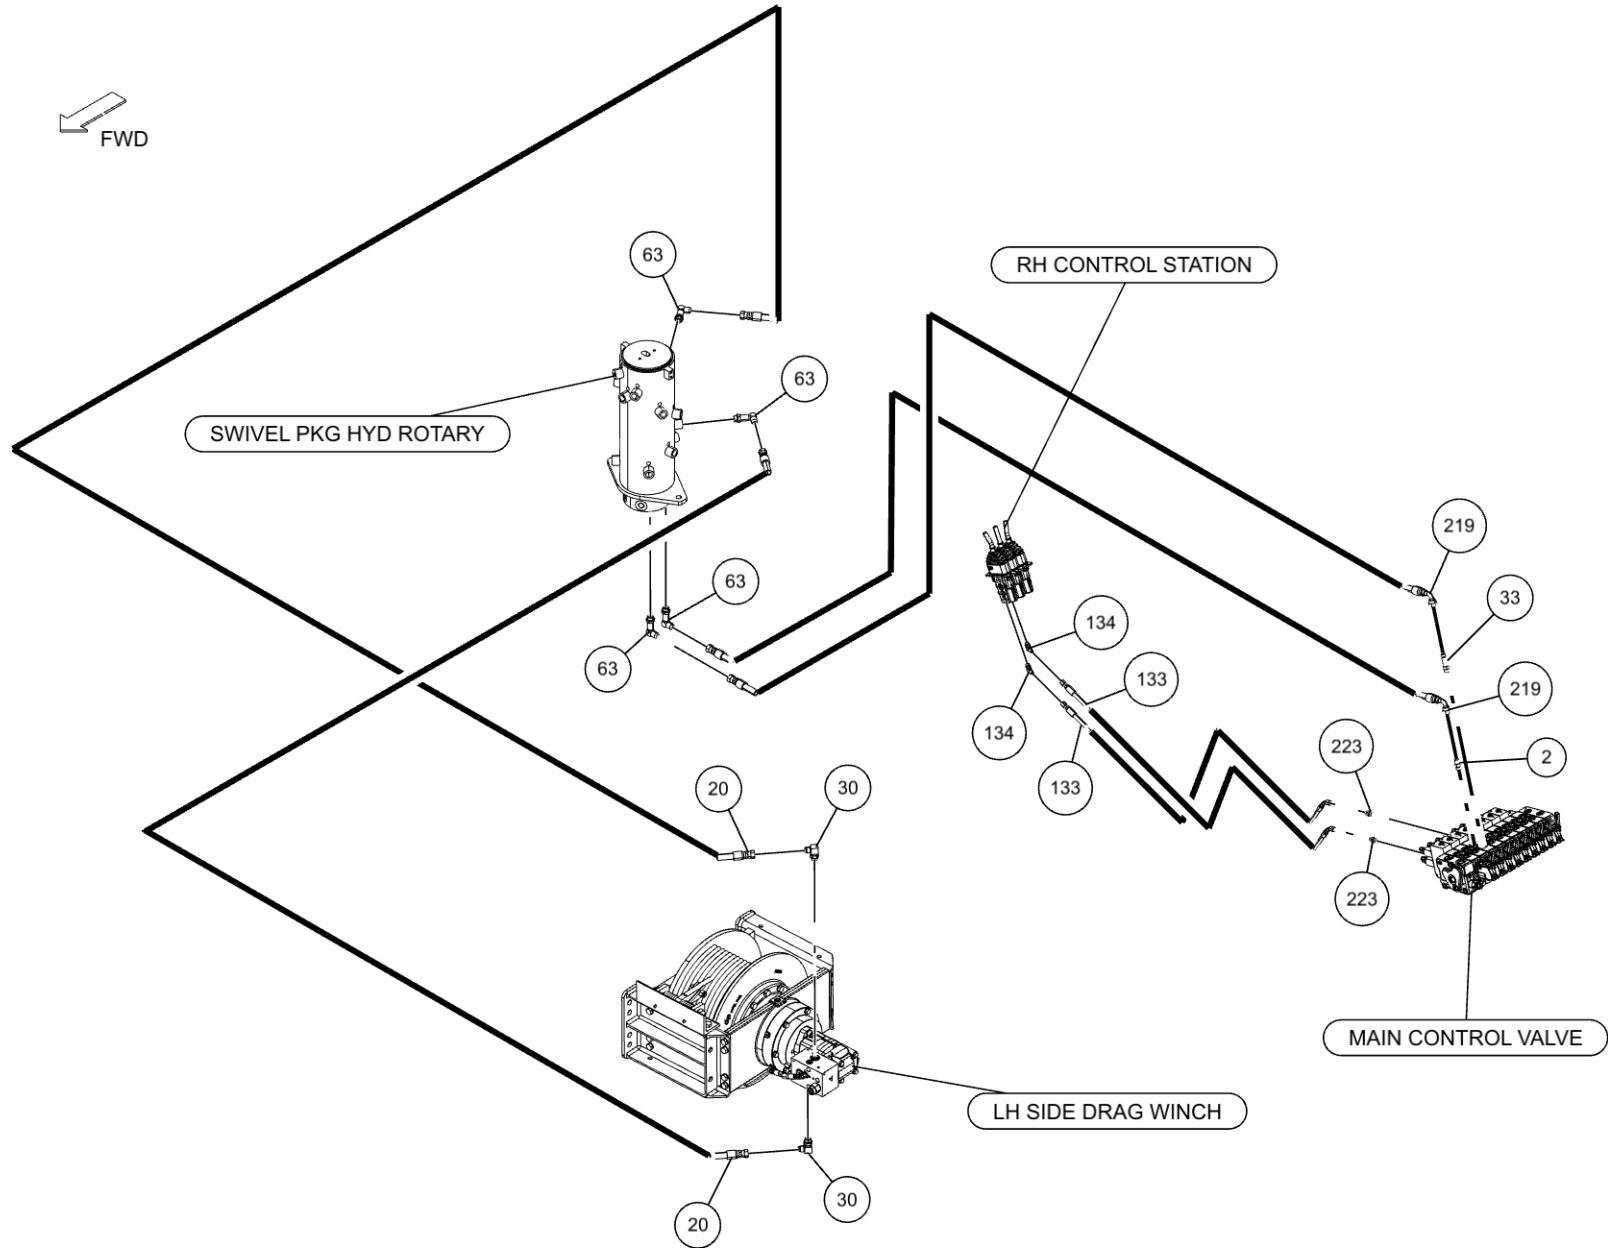

1150KB COACH LOW RIDER (09020592) (cont'd)

Left Hand Side Drag Winch Hydraulic Hoses

1150KB COACH LOW RIDER (09020592) (cont'd)
Left Hand Side Drag Winch Hydraulic Hoses (cont'd)

ITEM	PART NUMBER	DESCRIPTION	QTY
	09020592	1150KB_COACH_LR_22K_50K_DW	
1	03000012	HOSE HYD, 29" LONG	1
2	0300041	CONNECTOR, 8MJ-8MB	9
3	0300044	ADAPTER, 6MJ-8MB	6
4	0300052	ELBOW, 8MJ-10MB90	5
5	0300113	GREASE FITTING, 1/4-28 STR	7
6	0300229	FITTING, ELB 8MJ-8MP90	1
7	03003419	HOSE, HYD 132" LG	1
8	03003420	HOSE, HYD 60" LG	1
9	03003421	HOSE, HYD 18" LG	3
10	03003424	HOSE, HYD 138"	1
11	03003425	HOSE, HYD 90" LG	4
12	03003426	HOSE, HYD 45" LG	6
13	03003427	HOSE, HYD 192" LG	2
14	0300364	CLAMP-HOSE, 0.875"-2.75" 50"LBS	4
15	0300400	CONNECTOR, 12MJ-12MB	1
16	0300431	CONNECTOR, 16MJ-16MJ	1
17	0300558	HOSE, SUCTION 2"ID 100R4 (C4)	15 ft.
18	0300657	HOSE HYD, 46" LG	4
19	0300659	HOSE HYD, 45"	2
20	0300660	HOSE HYD, 120"	4
21	0300835	KNOB-BOOM (UP-DOWN)	1
22	0300837	KNOB-BOOM (IN-OUT)	1
23	0300865	FITTING, CONNECTOR 8MJ-8MJ	3
24	03008669	HOSE HYD 144" 16M3K W/16-16FJX EE	1
25	0301113	HOSE HYD, 82"	2
26	0301368	ADAPTER, 16MB-12MJ	1
27	0301372	FITTING, ST.CONN. 12FJ-8MJ	1
28	0301376	CONNECTOR 8 MJ - 10 MB	6
29	0301377	FITTING, TEE, 3/8" JIC	1
30	0301388	ELBOW, 8MJ-8MB90	14
31	0301422	FITTING, 6MJ-6MJ SMALL	5
32	0301427	HOSE HYD, 11" 5000 PSI	2
33	0301445	FITTING, EXTENDED	10
34	0301470	FITTING, 90ELB 6MJ-8MB90	13
35	0301471	HOSE, 30" 8FJK-8M3K-8FJX90	5
36	0301473	HOSE HYD, 18" LG	4
37	0301522	ADAPTER, 6MJ-6MB	30
38	0301577	1/4 OD PLASTIC AIRLINE, BLACK	69 ft.
39	03016142	TUBE, HYD ASSY SF TO O/R	4
40	0301619	TEE, 6MJ-6MJ-6MB BRANCH	1
41	0301620	ELBOW, 6MJ-6MB90	4
42	0301637	FITTING, FL - FLANGE	1
43	0301695	HOSE HYD, 91"	2
44	0301696	FITTING, ELB 90 DEG 6MJ-6FJX90	3
45	0301767	FITTING, HOSE BARB 1FJX	2
46	0301781	FITTING, SWV NUT RUN TEE	2
47	0301861	QUICK PIN, LINCH -B7932 PL 7/16	2
48	0301909	RECEPTACLE BOOT	1
49	0301946	FITTING, BLKHD CONNECT	3
50	0301948	HD 7 WAY TRAILER CONNECT	1
51	0301995	FITTING, ADAPTER STR	1
52	0301997	HOSE HYD, 18" 6FJX-6FJX -6M2T	1
53	0301998	HOSE HYD, 24" LG	2
54	0302052	TEE, 8MJ-8FJX-8MJ RUN	1
55	0302056	HOSE HYD, 183"	5
56	0302085	FITTING, 90 DEG ADPTR	3
57	0302170	FITTING, SWV 90 DEG BENT	2