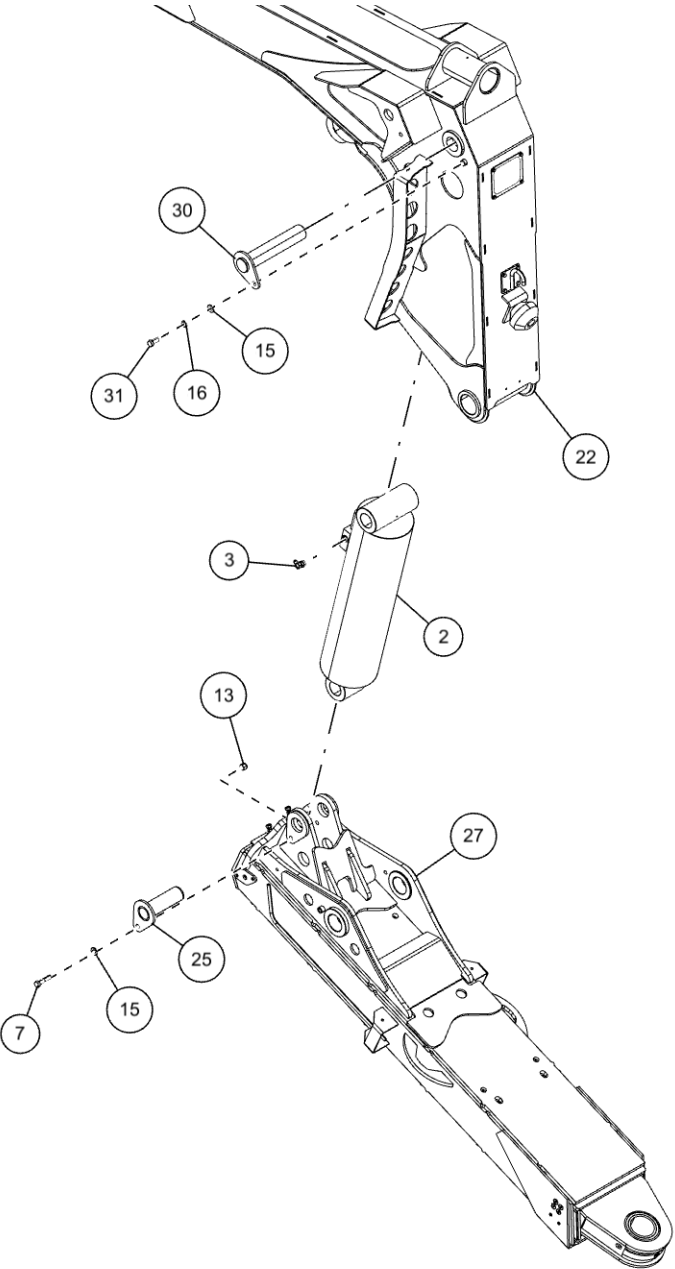

COACH LOW RIDER KNEE BOOM UNDERLIFT ASSEMBLY (09001438) (cont'd)
Tilt Cylinder & Pins

COACH LOW RIDER KNEE BOOM UNDERLIFT ASSEMBLY (09001438) (cont'd)
Tilt Cylinder & Pins (cont'd)

ITEM	PART NUMBER	DESCRIPTION	QTY
	09001438	COACH LR KNEE BOOM U/L	
1	03001432	CYLINDER, U/L LIFT	2
2	03001433	CYLINDER, U/L TILT	1
3	0301470	FITTING, 90ELB 6MJ-8MB90	2
4	0301522	ADAPTER, 6MJ-6MB	4
5	0302538	BUSHING - U/L	2
6	0310480	FITTING - BULKHEAD -6 UNION	4
7	04000401	SCREW, 5/8-11X2-3/4 HHC GR8	1
8	0400122	SCREW, 3/8-16X1-1/4 HHC GR5	4
9	0400211	SCREW, 1/2-13X1-3/4 HHC GR5	1
10	0400220	SCREW, 1/2-13X5-1/2 HHC GR5	1
11	0400392	NUT, 3/8-16 LOK	4
12	0400408	NUT, 1/2-13 LOK	2
13	0400426	NUT, 5/8-11 LOK GR8	3
14	0400492	USS FLAT WASHER, 1/2	2
15	0400503	WASHER, 5/8 GR8	5
16	0400508	LKWASHER, 5/8	2
17	0402020	SCREW, 1/4-20X3/4 HHC SS	4
18	0402110	WASHER, 1/4 SS	4
19	0402111	LKWASHER, 1/4 SS	4
20	0410410	GREASE FITTING, M6-1.0 STR SS	2
21	0715953	PIN, BOOM PIVOT	1
22	08001034	U/L BOOM WELDMENT	1
23	08001289	U/L LIFT CYLINDER PIN WELDMENT	2
24	08001290	U/L PIVOT PIN WELDMENT	1
25	08002548	PIN WELDMENT, LOWER TILT CYL	1
26	0810517	HOOK PLATE WLDMT	1
27	09001439	U/L HORIZONTAL BOOM ASSY	1
28	26113028	TIMBREN SPRING - A103B-75	1
29	26687481	PLATE, COVER - TILT CYL ACCESS	1
30	26688067	PIN WELD'T - UPPER TILT CYL	1
31	9043950	5/8 NC X 1 1/2 HHCS PL GR 8	2
32	9044409	SCREW, 5/8-11X2-1/4 HHC GR8 YZ	2