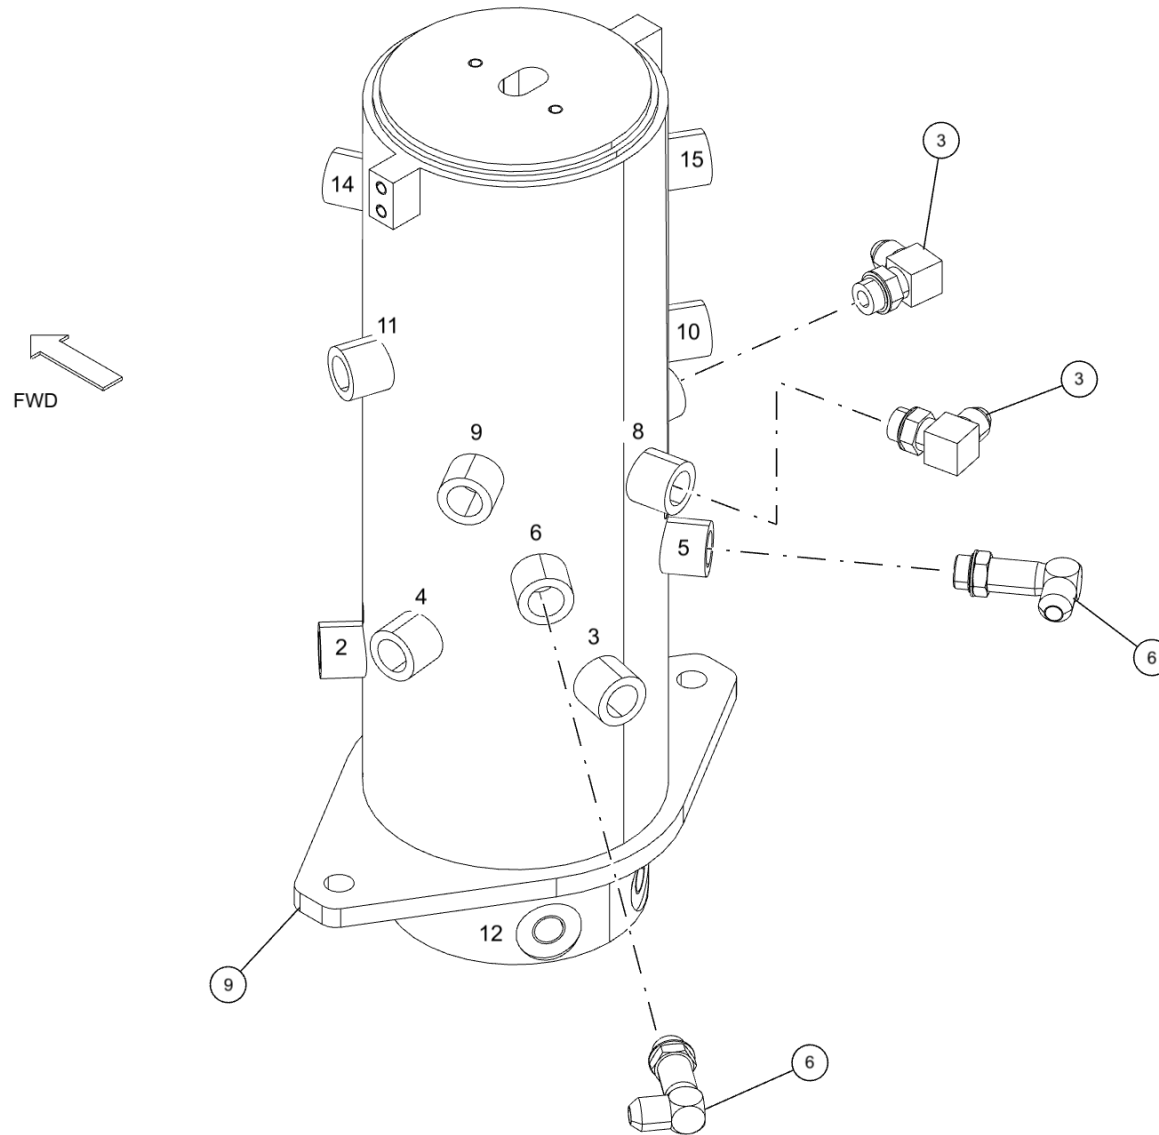

HYDRAULIC ROTARY SWIVEL KIT (0911877) (cont'd)

Side Drag Winch Ports 5, 6, 7 & 8

HYDRAULIC ROTARY SWIVEL KIT (0911877) (cont'd)
Side Drag Winch Ports 5, 6, 7 & 8 (cont'd)

| ITEM | PART NUMBER | DESCRIPTION | QTY |
|------|-------------|-------------------------------|-----|
| | 0911877 | KIT, SWIVEL PKG HYD ROTARY | |
| 1 | 0300041 | CONNECTOR, 8MJ-8MB | 4 |
| 2 | 0300052 | ELBOW, 8MJ-10MB90 | 4 |
| 3 | 0301388 | ELBOW, 8MJ-8MB90 | 6 |
| 4 | 0301445 | FITTING, EXTENDED | 4 |
| 5 | 0301577 | 1/4 OD PLASTIC AIRLINE, BLACK | 18 |
| 6 | 0302508 | ELBOW, 8MJ-8MB90LL | 6 |
| 7 | 0302695 | ADAPTER, 6MJ-4MB | 1 |
| 8 | 0303886 | 4 MB-PLUG | 1 |
| 9 | 0310083 | SWIVEL, HYDRAULIC | 1 |
| 10 | 0310132 | FITTING, HYD 4MB-4FP | 2 |
| 11 | 0311575 | 1/4x1/4 PTC SWIVEL MALE ELBOW | 2 |
| 12 | 0400260 | SCREW, 5/8-11X2 HHC GR5 | 2 |
| 13 | 0400421 | NUT, 5/8-11 LOK | 2 |
| 14 | GX263 | FITTING, ELB 10MJ-10MB90 | 4 |