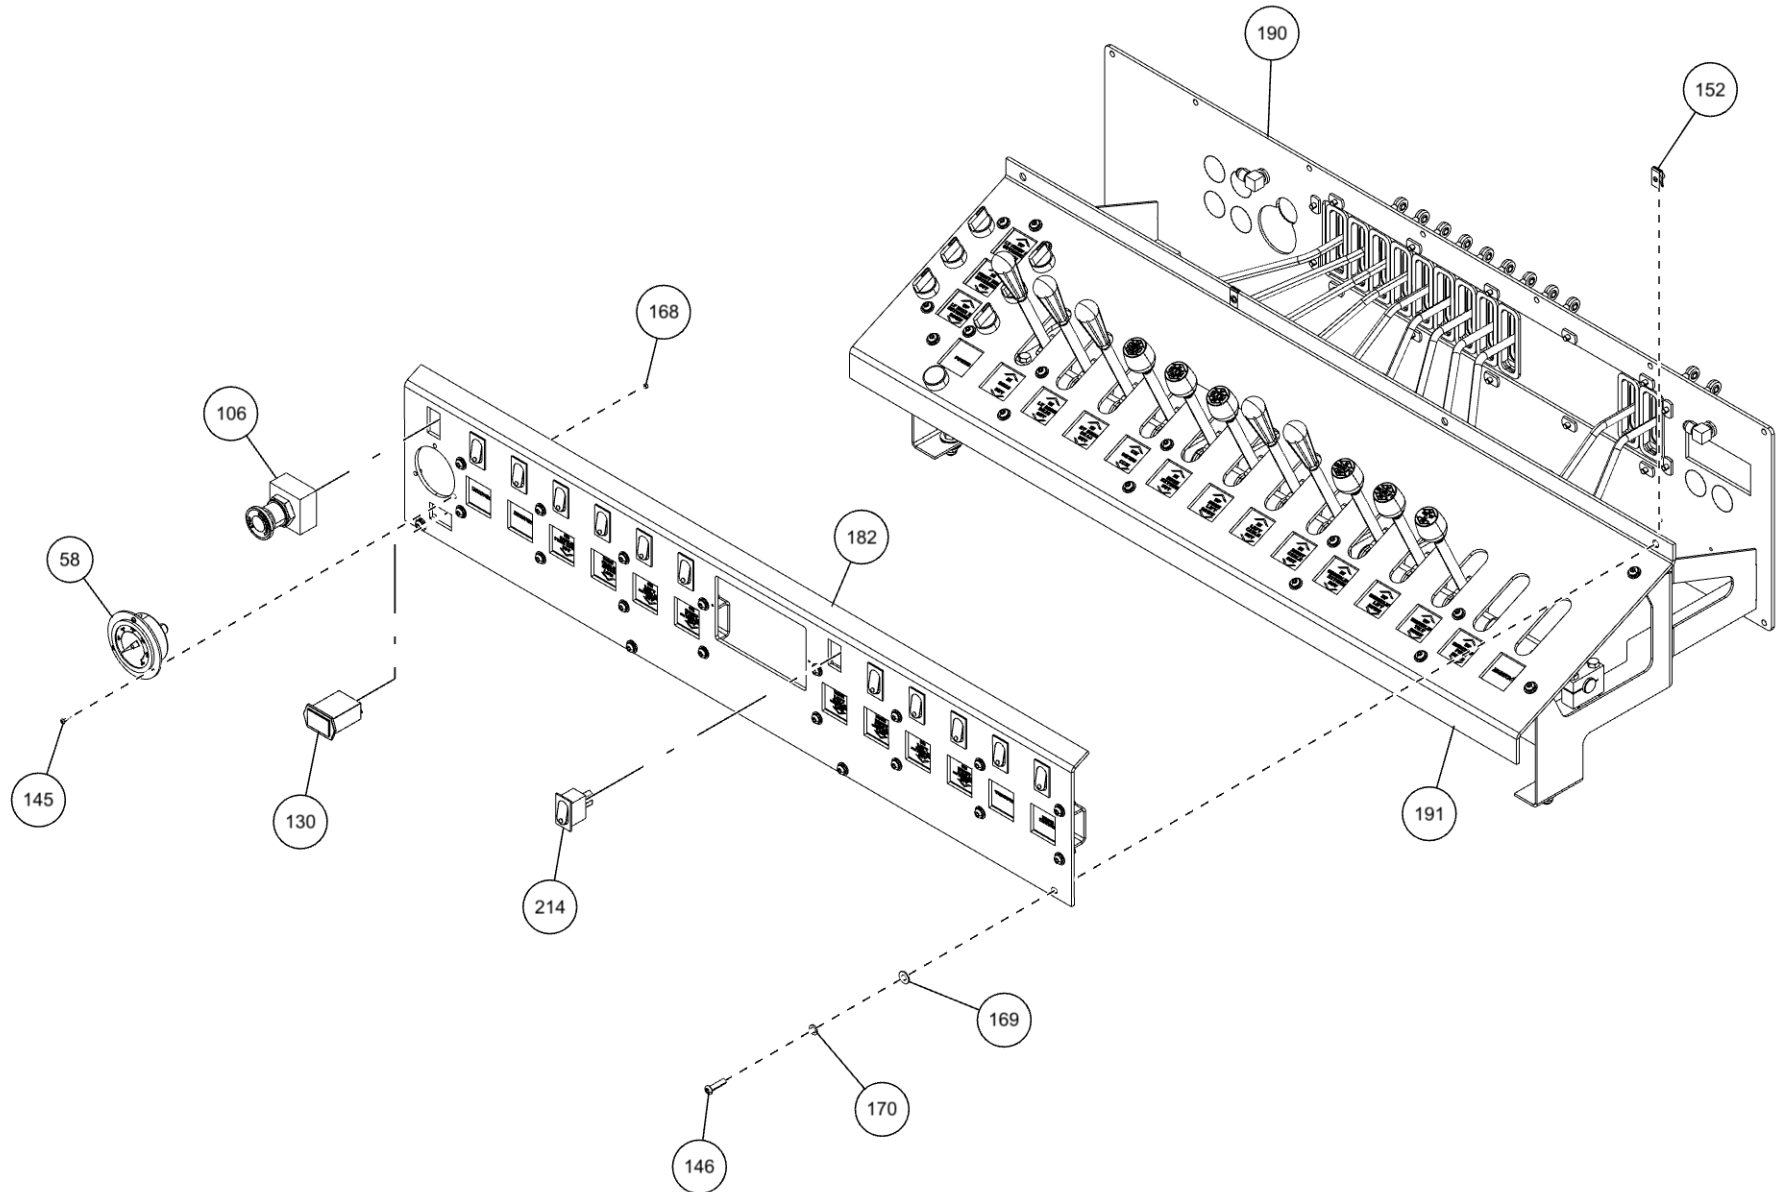

1150KB COACH LOW RIDER (09020592) (cont'd)

Left Hand Upper Illuminated Panel

1150KB COACH LOW RIDER (09020592) (cont'd)

Left Hand Upper Illuminated Panel (cont'd)

ITEM	PART NUMBER	DESCRIPTION	QTY
	09020592	1150KB_COACH_LR_22K_50K_DW	
1	03000012	HOSE HYD, 29" LONG	1
2	0300041	CONNECTOR, 8MJ-8MB	9
3	0300044	ADAPTER, 6MJ-8MB	6
4	0300052	ELBOW, 8MJ-10MB90	5
5	0300113	GREASE FITTING, 1/4-28 STR	7
6	0300229	FITTING, ELB 8MJ-8MP90	1
7	03003419	HOSE, HYD 132" LG	1
8	03003420	HOSE, HYD 60" LG	1
9	03003421	HOSE, HYD 18" LG	3
10	03003424	HOSE, HYD 138"	1
11	03003425	HOSE, HYD 90" LG	4
12	03003426	HOSE, HYD 45" LG	6
13	03003427	HOSE, HYD 192" LG	2
14	0300364	CLAMP-HOSE, 0.875"-2.75" 50"LBS	4
15	0300400	CONNECTOR, 12MJ-12MB	1
16	0300431	CONNECTOR, 16MJ-16MJ	1
17	0300558	HOSE, SUCTION 2"ID 100R4 (C4)	15 ft.
18	0300657	HOSE HYD, 46" LG	4
19	0300659	HOSE HYD, 45"	2
20	0300660	HOSE HYD, 120"	4
21	0300835	KNOB-BOOM (UP-DOWN)	1
22	0300837	KNOB-BOOM (IN-OUT)	1
23	0300865	FITTING, CONNECTOR 8MJ-8MJ	3
24	03008669	HOSE HYD 144" 16M3K W/16-16FJX EE	1
25	0301113	HOSE HYD, 82"	2
26	0301368	ADAPTER, 16MB-12MJ	1
27	0301372	FITTING, ST.CONN. 12FJ-8MJ	1
28	0301376	CONNECTOR 8 MJ - 10 MB	6
29	0301377	FITTING, TEE, 3/8" JIC	1
30	0301388	ELBOW, 8MJ-8MB90	14
31	0301422	FITTING, 6MJ-6MJ SMALL	5
32	0301427	HOSE HYD, 11" 5000 PSI	2
33	0301445	FITTING, EXTENDED	10
34	0301470	FITTING, 90ELB 6MJ-8MB90	13
35	0301471	HOSE, 30" 8FJK-8M3K-8FJX90	5
36	0301473	HOSE HYD, 18" LG	4
37	0301522	ADAPTER, 6MJ-6MB	30
38	0301577	1/4 OD PLASTIC AIRLINE, BLACK	69 ft.
39	03016142	TUBE, HYD ASSY SF TO O/R	4
40	0301619	TEE, 6MJ-6MJ-6MB BRANCH	1
41	0301620	ELBOW, 6MJ-6MB90	4
42	0301637	FITTING, FL - FLANGE	1
43	0301695	HOSE HYD, 91"	2
44	0301696	FITTING, ELB 90 DEG 6MJ-6FJX90	3
45	0301767	FITTING, HOSE BARB 1FJX	2
46	0301781	FITTING, SWV NUT RUN TEE	2
47	0301861	QUICK PIN, LINCH -B7932 PL 7/16	2
48	0301909	RECEPTACLE BOOT	1
49	0301946	FITTING, BLKHD CONNECT	3
50	0301948	HD 7 WAY TRAILER CONNECT	1
51	0301995	FITTING, ADAPTER STR	1
52	0301997	HOSE HYD, 18" 6FJX-6FJX -6M2T	1
53	0301998	HOSE HYD, 24" LG	2
54	0302052	TEE, 8MJ-8FJX-8MJ RUN	1
55	0302056	HOSE HYD, 183"	5
56	0302085	FITTING, 90 DEG ADPTR	3
57	0302170	FITTING, SWV 90 DEG BENT	2