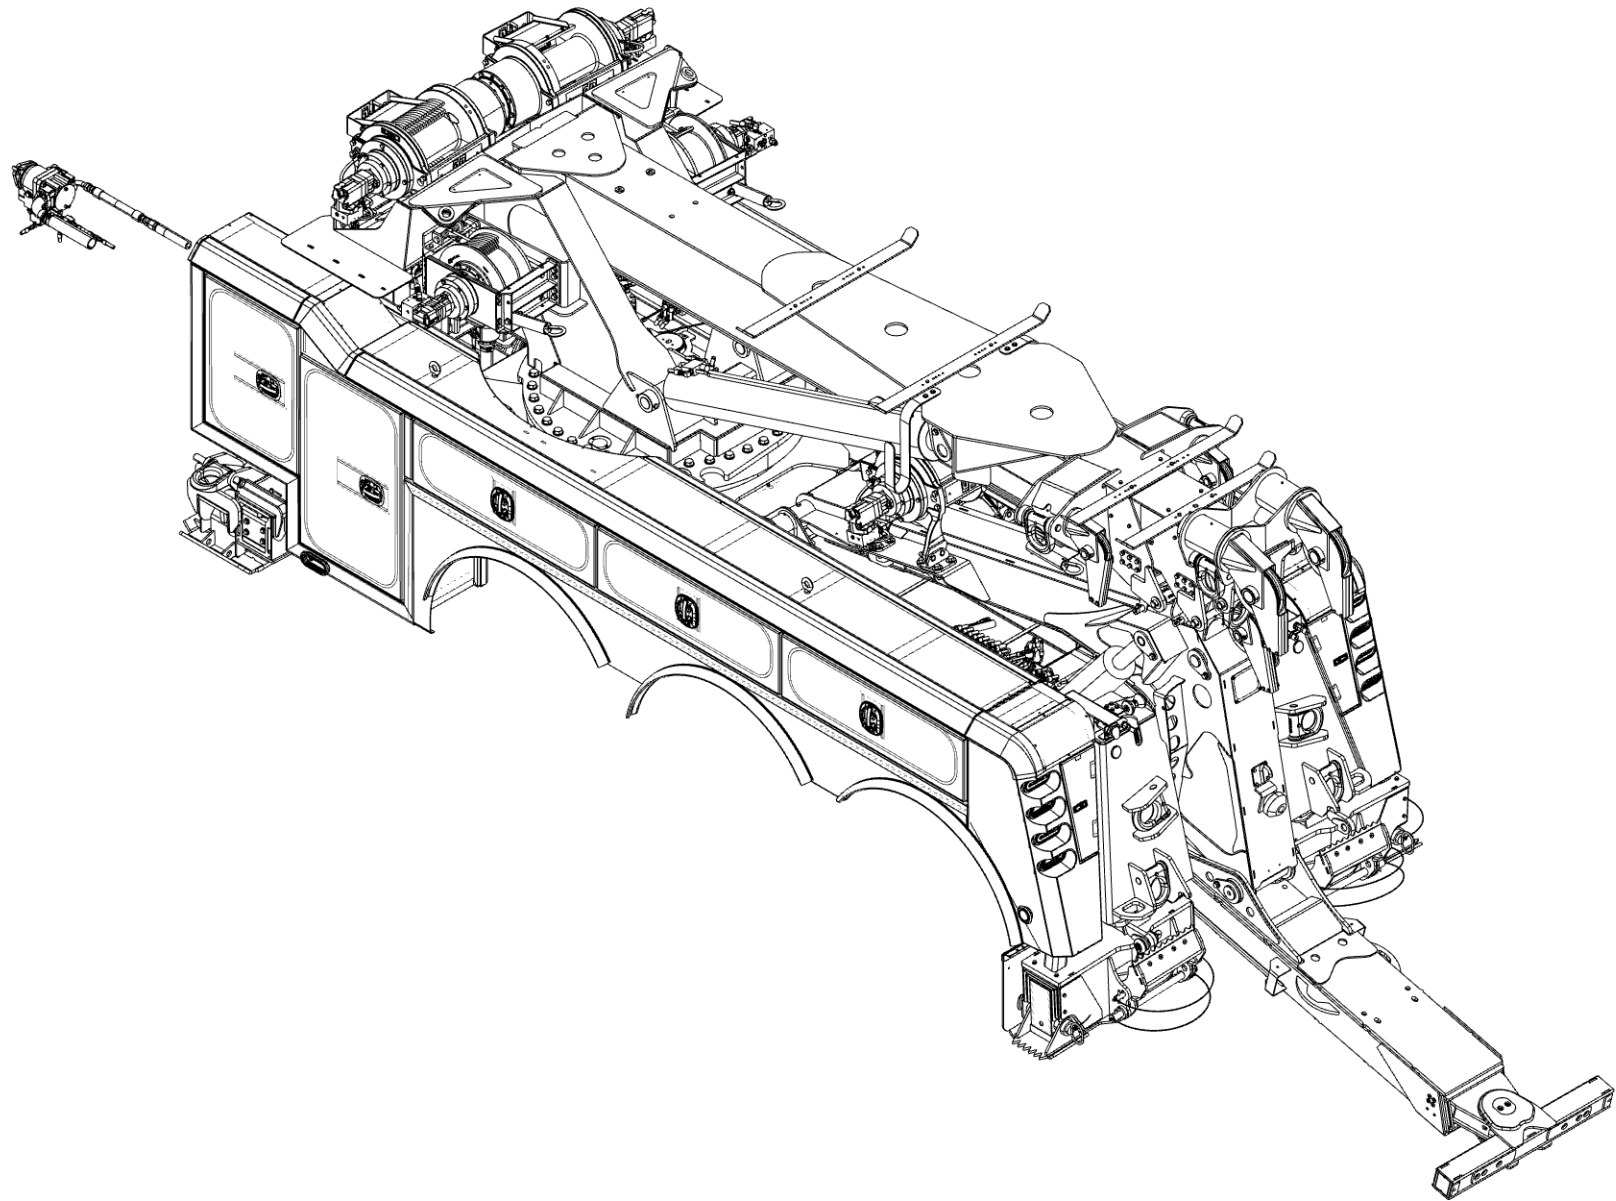

1150KB COACH LOW RIDER (09020592)
1150KB Coach Low Rider

1150KB COACH LOW RIDER (09020592) (cont'd)

1150KB Coach Low Rider (cont'd)

ITEM	PART NUMBER	DESCRIPTION	QTY
	09020592	1150KB_COACH_LR_22K_50K_DW	
1	03000012	HOSE HYD, 29" LONG	1
2	0300041	CONNECTOR, 8MJ-8MB	9
3	0300044	ADAPTER, 6MJ-8MB	6
4	0300052	ELBOW, 8MJ-10MB90	5
5	0300113	GREASE FITTING, 1/4-28 STR	7
6	0300229	FITTING, ELB 8MJ-8MP90	1
7	03003419	HOSE, HYD 132" LG	1
8	03003420	HOSE, HYD 60" LG	1
9	03003421	HOSE, HYD 18" LG	3
10	03003424	HOSE, HYD 138"	1
11	03003425	HOSE, HYD 90" LG	4
12	03003426	HOSE, HYD 45" LG	6
13	03003427	HOSE, HYD 192" LG	2
14	0300364	CLAMP-HOSE, 0.875"-2.75" 50"LBS	4
15	0300400	CONNECTOR, 12MJ-12MB	1
16	0300431	CONNECTOR, 16MJ-16MJ	1
17	0300558	HOSE, SUCTION 2"ID 100R4 (C4)	15 ft.
18	0300657	HOSE HYD, 46" LG	4
19	0300659	HOSE HYD, 45"	2
20	0300660	HOSE HYD, 120"	4
21	0300835	KNOB-BOOM (UP-DOWN)	1
22	0300837	KNOB-BOOM (IN-OUT)	1
23	0300865	FITTING, CONNECTOR 8MJ-8MJ	3
24	03008669	HOSE HYD 144" 16M3K W/16-16FJX EE	1
25	0301113	HOSE HYD, 82"	2
26	0301368	ADAPTER, 16MB-12MJ	1
27	0301372	FITTING, ST.CONN. 12FJ-8MJ	1
28	0301376	CONNECTOR 8 MJ - 10 MB	6
29	0301377	FITTING, TEE, 3/8" JIC	1
30	0301388	ELBOW, 8MJ-8MB90	14
31	0301422	FITTING, 6MJ-6MJ SMALL	5
32	0301427	HOSE HYD, 11" 5000 PSI	2
33	0301445	FITTING, EXTENDED	10
34	0301470	FITTING, 90ELB 6MJ-8MB90	13
35	0301471	HOSE, 30" 8FJK-8M3K-8FJX90	5
36	0301473	HOSE HYD, 18" LG	4
37	0301522	ADAPTER, 6MJ-6MB	30
38	0301577	1/4 OD PLASTIC AIRLINE, BLACK	69 ft.
39	03016142	TUBE, HYD ASSY SF TO O/R	4
40	0301619	TEE, 6MJ-6MJ-6MB BRANCH	1
41	0301620	ELBOW, 6MJ-6MB90	4
42	0301637	FITTING, FL - FLANGE	1
43	0301695	HOSE HYD, 91"	2
44	0301696	FITTING, ELB 90 DEG 6MJ-6FJX90	3
45	0301767	FITTING, HOSE BARB 1FJX	2
46	0301781	FITTING, SWV NUT RUN TEE	2
47	0301861	QUICK PIN, LINCH -B7932 PL 7/16	2
48	0301909	RECEPTACLE BOOT	1
49	0301946	FITTING, BLKHD CONNECT	3
50	0301948	HD 7 WAY TRAILER CONNECT	1
51	0301995	FITTING, ADAPTER STR	1
52	0301997	HOSE HYD, 18" 6FJX-6FJX -6M2T	1
53	0301998	HOSE HYD, 24" LG	2
54	0302052	TEE, 8MJ-8FJX-8MJ RUN	1
55	0302056	HOSE HYD, 183"	5
56	0302085	FITTING, 90 DEG ADPTR	3
57	0302170	FITTING, SWV 90 DEG BENT	2