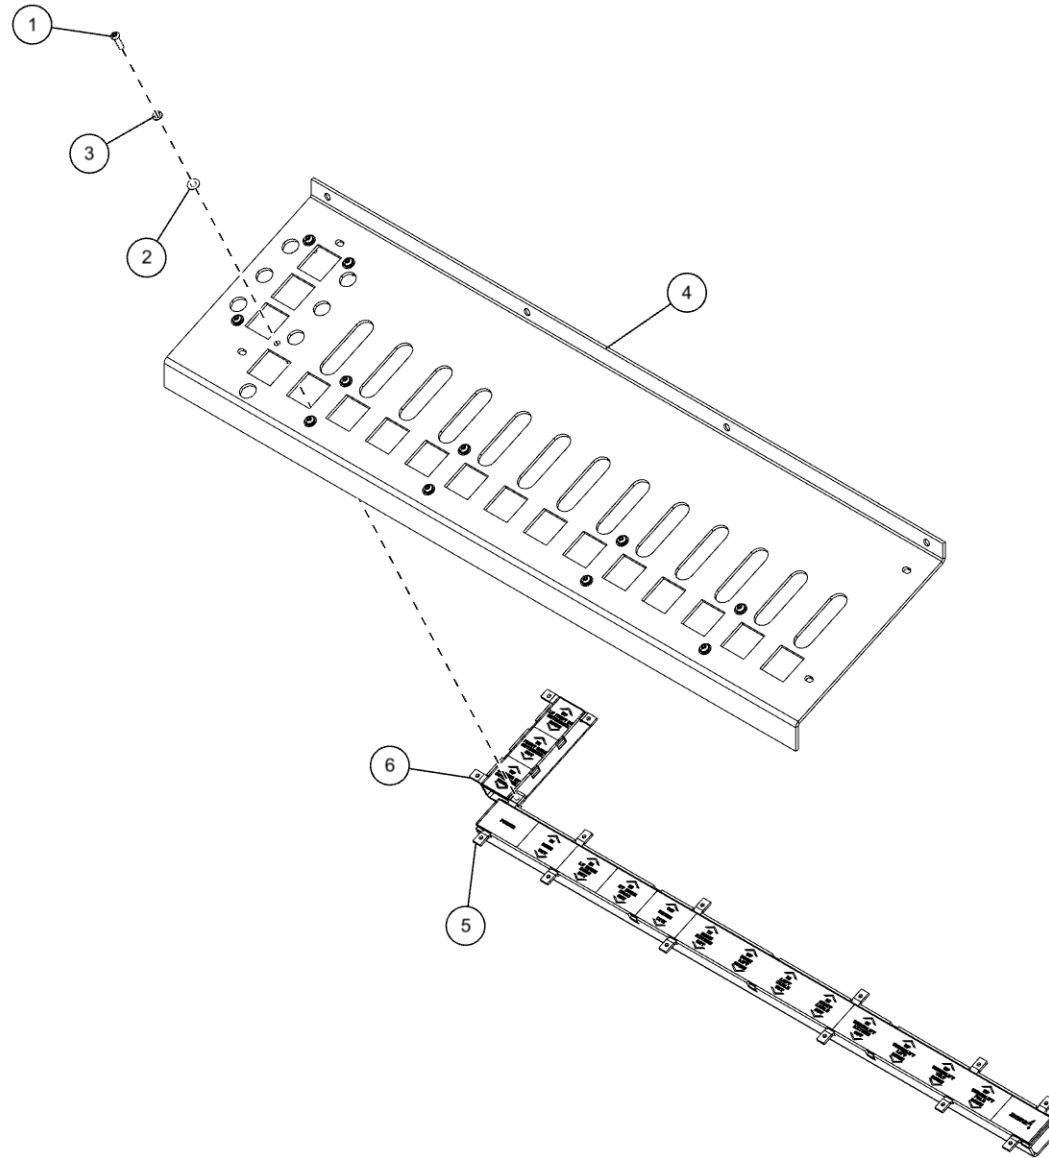

LOWER LEFT HAND CONTROL STATION PANEL (09002949)

Control Station Panel Assembly

LOWER LEFT HAND CONTROL STATION PANEL (09002949) (cont'd)
Control Station Panel Assembly (cont'd)

ITEM	PART NUMBER	DESCRIPTION	QTY
	09002949	ILLUM LEGEND LT 1150 KNEE	
1	04000381	SS BHSCS 1/4-20 X 1	12
2	0400454	WASHER, 1/4 SS	12
3	0402111	LKWASHER, 1/4 SS	12
4	0727008	APANEL, CONTROL 13 HANDLE	1
5	09002950	ILLUM LEGEND ASSY LT 1150 KNEE	1
6	0908745	ILLUMINATED LEGEND ASSY 6	1