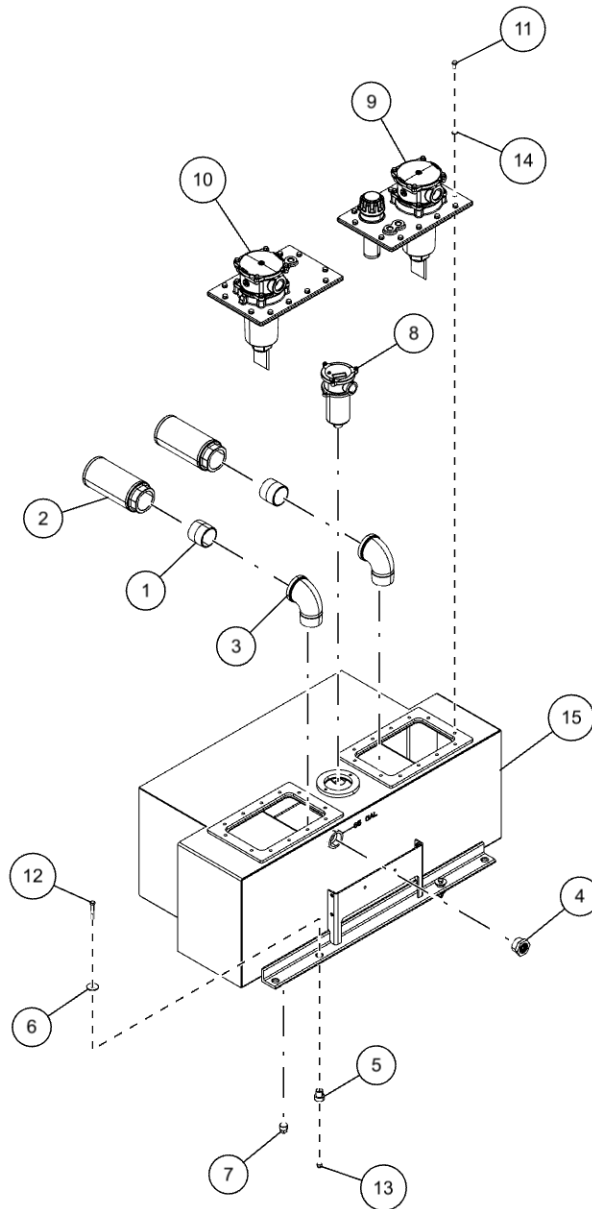

HYDRAULIC TANK (0911857)

Hydraulic Tank Assembly

HYDRAULIC TANK (0911857) (cont'd)
Hydraulic Tank Assembly (cont'd)

ITEM	PART NUMBER	DESCRIPTION	QTY
	0911857	TANK ASSY	
1	03006046	NIPPLE, 2-1/2" CLOSE SCH 40	2
2	03006050	STRAINER, SUCTION 2-1/2"	2
3	03006051	ELBOW, STREET 2-1/2" SCH 40	2
4	0301541	SIGHT GAGE, TYPE SVM-24	1
5	0302227	CENTER BONDED MOUNT	4
6	0302228	SPECIAL WASHER (LORD	4
7	0303155	PIPE PLUG 3/4 NPT MAGNETIC	1
8	0310296	FILTR HEAD ASSY W' ELEMENT	1
9	0310429	TANK COVER - FILTER & FILLER	1
10	0310430	TANK COVER & FILTER	1
11	0400121	SCREW, 3/8-16X3/4 HHC GR5	24
12	0400150	SCREW, 3/8-16X2-1/2 HHC GR5	4
13	0400392	NUT, 3/8-16 LOK	4
14	0400482	LKWASHER, 3/8	24
15	0810468	TANK WLDMT	1