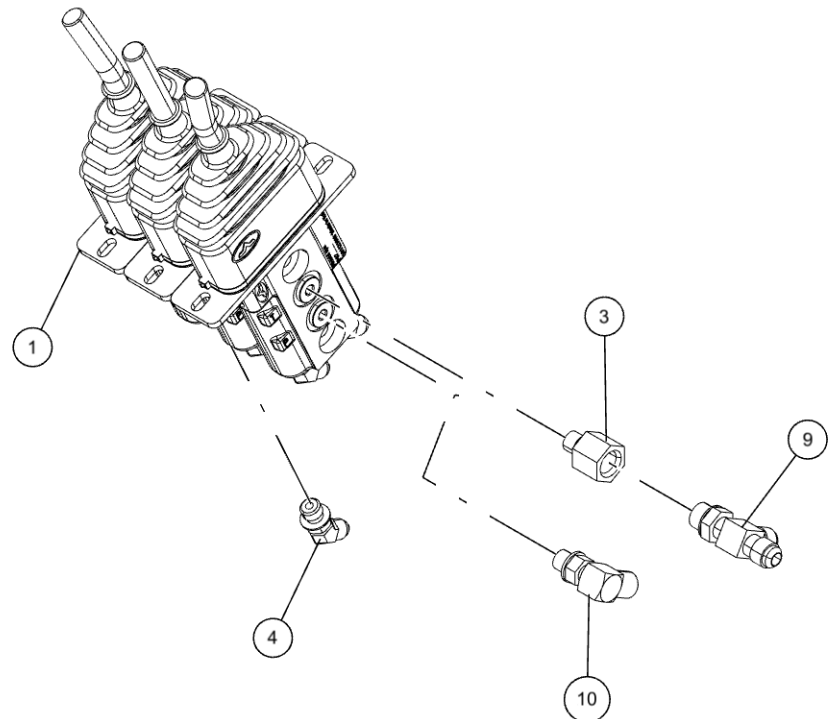

RIGHT HAND CONTROL STATION ASSEMBLY (0911324) (cont'd)

Control Handle Hydraulic Fittings

RIGHT HAND CONTROL STATION ASSEMBLY (0911324) (cont'd)
Control Handle Hydraulic Fittings (cont'd)

ITEM	PART NUMBER	DESCRIPTION	QTY
	0911324	RH CTL STATION ASSY 5 WINCH WV	
1	03016755	VLV-3 SPL PILOT W/THREADED HDL	1
2	03016757	VLV-5 SPL PILOT W/THREADED HDL	1
3	0307106	FITT, CONNECTOR 4MB-6FB	2
4	0311427	FITTING, 4MJ-4MB 45	16
5	0400066	SCREW, 1/4-20X3/4 HHC GR5	18
6	0400367	NUT, 1/4-20 LOK	18
7	0724777	PLATE-JOYSTICK COVER	1
8	0810056	CNTRL FRAME WLDMT-RT PILOT VLV	1
9	9012594	FITT, HYD RUN TEE, 6MJx6MBx6MJ	2
10	IC209	FTG-90DEG ADPTR 1/4 ORB	2