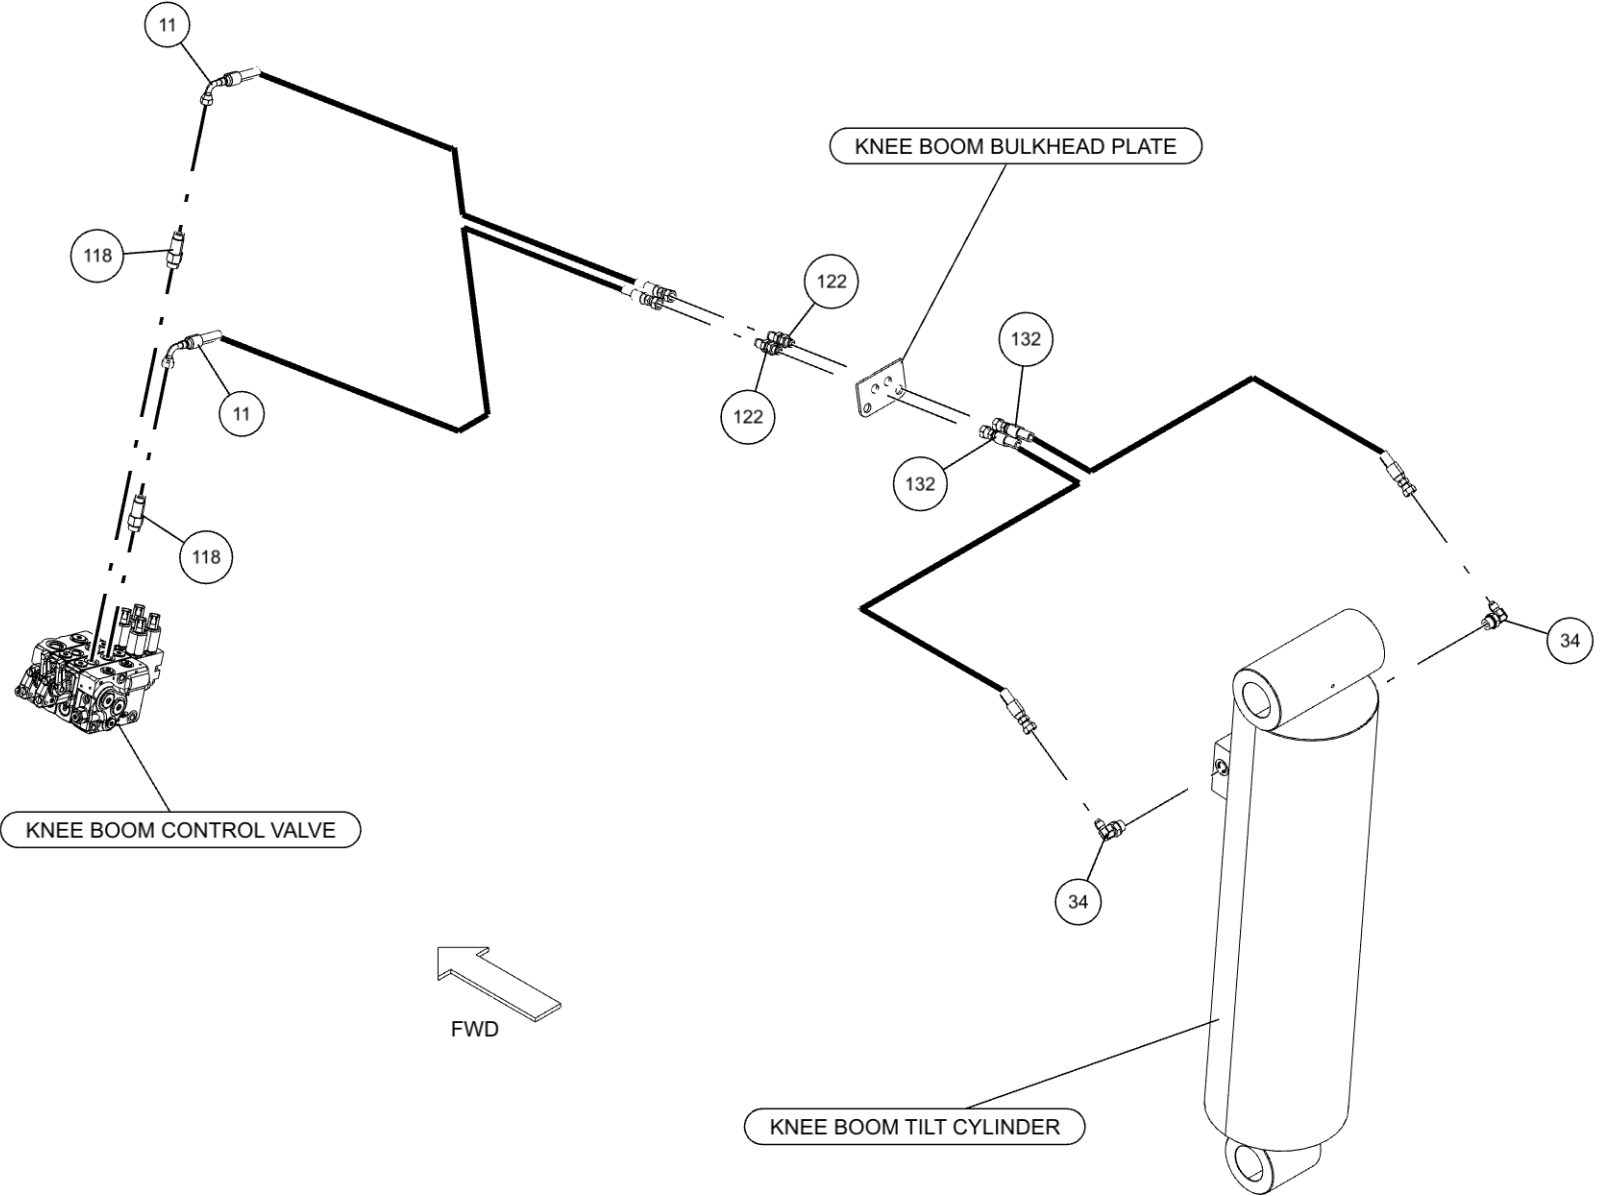

1150KB COACH LOW RIDER (09020592) (cont'd)

Knee Boom Tilt Cylinder Hydraulic Hoses

1150KB COACH LOW RIDER (09020592) (cont'd)
Knee Boom Tilt Cylinder Hydraulic Hoses (cont'd)

ITEM	PART NUMBER	DESCRIPTION	QTY
1	09020592	1150KB_COACH_LR_22K_50K_DW	
2	03000012	HOSE HYD, 29" LONG	1
3	0300041	CONNECTOR, 8MJ-8MB	9
4	0300044	ADAPTER, 6MJ-8MB	6
5	0300052	ELBOW, 8MJ-10MB90	5
6	0300113	GREASE FITTING, 1/4-28 STR	7
7	0300229	FITTING, ELB 8MJ-8MP90	1
8	03003419	HOSE, HYD 132" LG	1
9	03003420	HOSE, HYD 60" LG	1
10	03003421	HOSE, HYD 18" LG	3
11	03003424	HOSE, HYD 138"	1
12	03003425	HOSE, HYD 90" LG	4
13	03003426	HOSE, HYD 45" LG	6
14	03003427	HOSE, HYD 192" LG	2
15	0300364	CLAMP-HOSE, 0.875"-2.75" 50"LBS	4
16	0300400	CONNECTOR, 12MJ-12MB	1
17	0300431	CONNECTOR, 16MJ-16MJ	1
18	0300558	HOSE, SUCTION 2"ID 100R4 (C4)	15 ft.
19	0300657	HOSE HYD, 46" LG	4
20	0300659	HOSE HYD, 45"	2
21	0300660	HOSE HYD, 120"	4
22	0300835	KNOB-BOOM (UP-DOWN)	1
23	0300837	KNOB-BOOM (IN-OUT)	1
24	0300865	FITTING, CONNECTOR 8MJ-8MJ	3
25	0300866	HOSE HYD 144" 16M3K W/16-16FJX EE	1
26	0301113	HOSE HYD, 82"	2
27	0301368	ADAPTER, 16MB-12MJ	1
28	0301372	FITTING, ST.CONN. 12FJ-8MJ	1
29	0301376	CONNECTOR 8 MJ - 10 MB	6
30	0301377	FITTING, TEE, 3/8" JIC	1
31	0301388	ELBOW, 8MJ-8MB90	14
32	0301422	FITTING, 6MJ-6MJ SMALL	5
33	0301427	HOSE HYD, 11" 5000 PSI	2
34	0301445	FITTING, EXTENDED	10
35	0301470	FITTING, 90ELB 6MJ-8MB90	13
36	0301471	HOSE, 30" 8FJK-8M3K-8FJX90	5
37	0301473	HOSE HYD, 18" LG	4
38	0301522	ADAPTER, 6MJ-6MB	30
39	0301577	1/4 OD PLASTIC AIRLINE, BLACK	69 ft.
40	03016142	TUBE, HYD ASSY SF TO O/R	4
41	0301619	TEE, 6MJ-6MJ-6MB BRANCH	1
42	0301620	ELBOW, 6MJ-6MB90	4
43	0301637	FITTING, FL - FLANGE	1
44	0301695	HOSE HYD, 91"	2
45	0301696	FITTING, ELB 90 DEG 6MJ-6FJX90	3
46	0301767	FITTING, HOSE BARB 1FJX	2
47	0301781	FITTING, SWV NUT RUN TEE	2
48	0301861	QUICK PIN, LINCH -B7932 PL 7/16	2
49	0301909	RECEPTACLE BOOT	1
50	0301946	FITTING, BLKHD CONNECT	3
51	0301948	HD 7 WAY TRAILER CONNECT	1
52	0301995	FITTING, ADAPTER STR	1
53	0301997	HOSE HYD, 18" 6FJX-6FJX -6M2T	1
54	0301998	HOSE HYD, 24" LG	2
55	0302052	TEE, 8MJ-8FJX-8MJ RUN	1
56	0302056	HOSE HYD, 183"	5
57	0302085	FITTING, 90 DEG ADPTR	3
	0302170	FITTING, SWV 90 DEG BENT	2