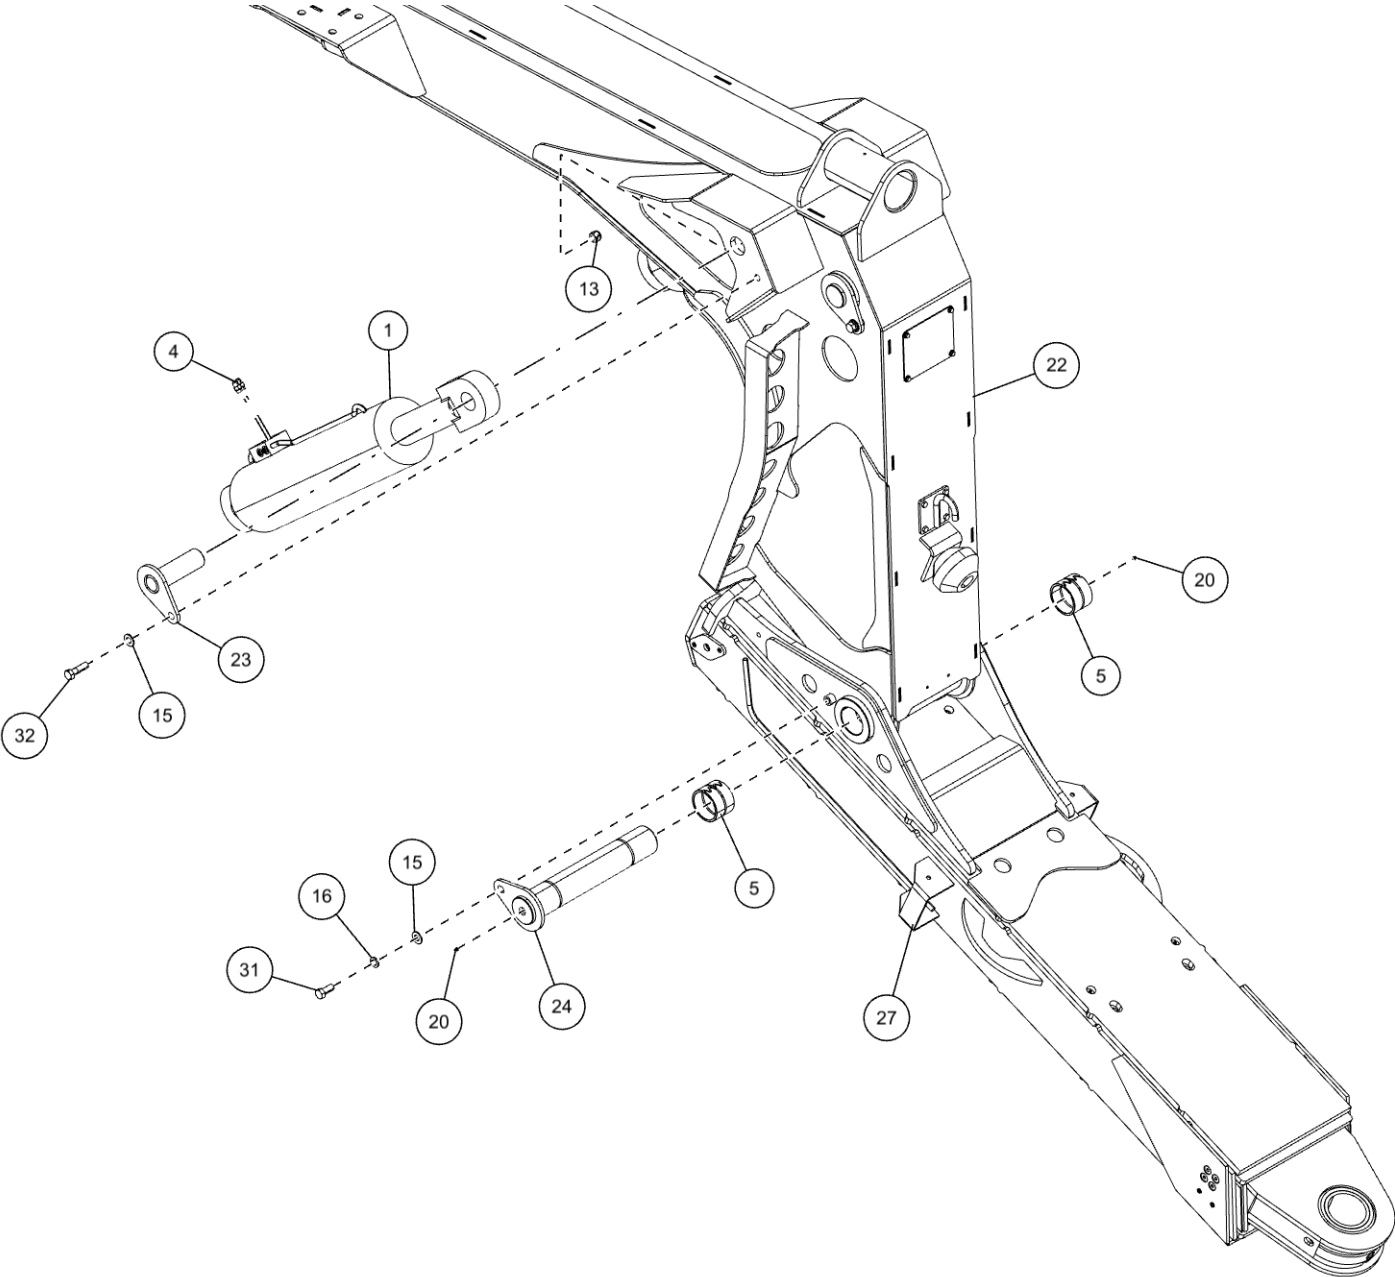

COACH LOW RIDER KNEE BOOM UNDERLIFT ASSEMBLY (09001438) (cont'd)
Underlift Cylinder & Horizontal Boom Pin

COACH LOW RIDER KNEE BOOM UNDERLIFT ASSEMBLY (09001438) (cont'd)
Underlift Cylinder & Horizontal Boom Pin (cont'd)

ITEM	PART NUMBER	DESCRIPTION	QTY
	09001438	COACH LR KNEE BOOM U/L	
1	03001432	CYLINDER, U/L LIFT	2
2	03001433	CYLINDER, U/L TILT	1
3	0301470	FITTING, 90ELB 6MJ-8MB90	2
4	0301522	ADAPTER, 6MJ-6MB	4
5	0302538	BUSHING - U/L	2
6	0310480	FITTING - BULKHEAD -6 UNION	4
7	04000401	SCREW, 5/8-11X2-3/4 HHC GR8	1
8	0400122	SCREW, 3/8-16X1-1/4 HHC GR5	4
9	0400211	SCREW, 1/2-13X1-3/4 HHC GR5	1
10	0400220	SCREW, 1/2-13X5-1/2 HHC GR5	1
11	0400392	NUT, 3/8-16 LOK	4
12	0400408	NUT, 1/2-13 LOK	2
13	0400426	NUT, 5/8-11 LOK GR8	3
14	0400492	USS FLAT WASHER, 1/2	2
15	0400503	WASHER, 5/8 GR8	5
16	0400508	LKWASHER, 5/8	2
17	0402020	SCREW, 1/4-20X3/4 HHC SS	4
18	0402110	WASHER, 1/4 SS	4
19	0402111	LKWASHER, 1/4 SS	4
20	0410410	GREASE FITTING, M6-1.0 STR SS	2
21	0715953	PIN, BOOM PIVOT	1
22	08001034	U/L BOOM WELDMENT	1
23	08001289	U/L LIFT CYLINDER PIN WELDMENT	2
24	08001290	U/L PIVOT PIN WELDMENT	1
25	08002548	PIN WELDMENT, LOWER TILT CYL	1
26	0810517	HOOK PLATE WLDMT	1
27	09001439	U/L HORIZONTAL BOOM ASSY	1
28	26113028	TIMBREN SPRING - A103B-75	1
29	26687481	PLATE, COVER - TILT CYL ACCESS	1
30	26688067	PIN WELD'T - UPPER TILT CYL	1
31	9043950	5/8 NC X 1 1/2 HHCS PL GR 8	2
32	9044409	SCREW, 5/8-11X2-1/4 HHC GR8 YZ	2