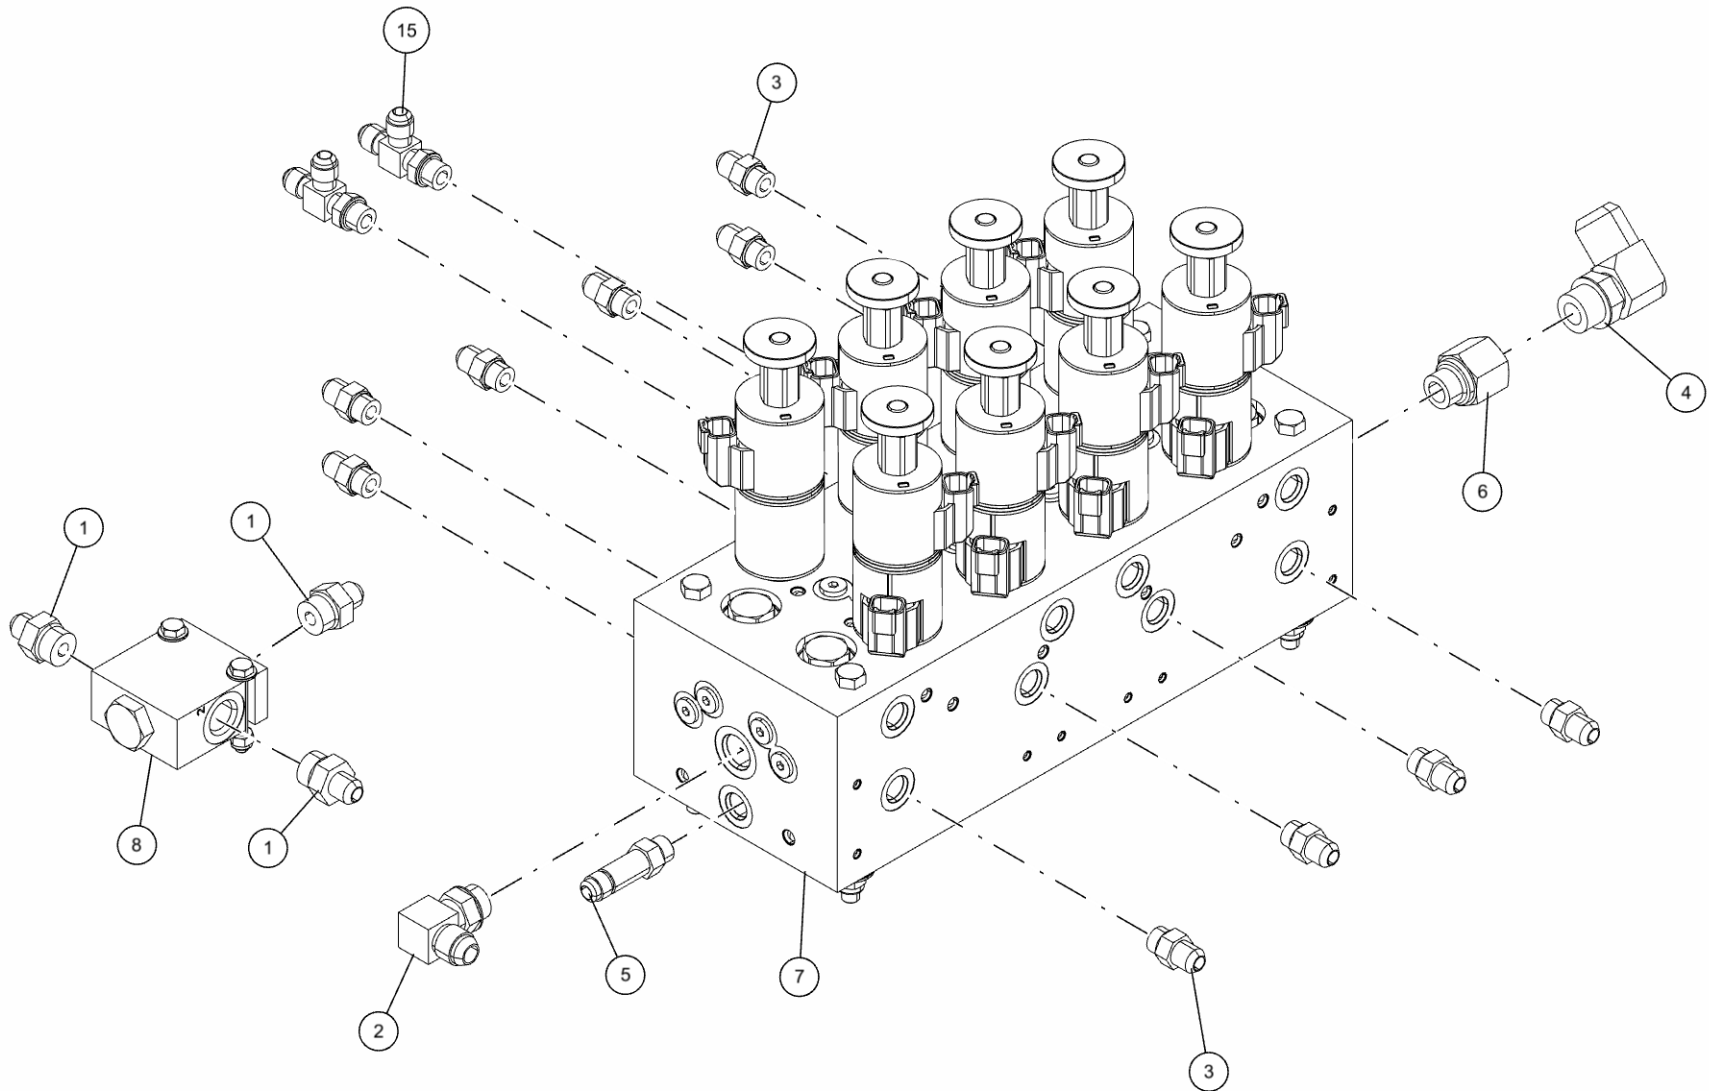

OUTRIGGER HYDRAULIC VALVE (0911316) (cont'd)

Outrigger Valve Hydraulic Fittings

OUTRIGGER HYDRAULIC VALVE (0911316) (cont'd)
Outrigger Valve Hydraulic Fittings (cont'd)

ITEM	PART NUMBER	DESCRIPTION	QTY
	0911316	OUTRIGGER CONTROL VALVE KIT-WV	
1	0300044	ADAPTER, 6MJ-8MB	3
2	0301388	ELBOW, 8MJ-8MB90	1
3	0301522	ADAPTER, 6MJ-6MB	10
4	0302085	FITTING, 90 DEG ADPTR	1
5	0302510	ADAPTER, 6MJ-6MBL	1
6	0306633	FITTING, 8MB-10FB	1
7	0310358	VALVE,SOLENOID 12V OUTRIG CTRL	1
8	0310406	VALVE, SHUTTLE LS10-30-8T-N	1
9	0400078	SCREW, 1/4-20X2 HHC GR5	2
10	0400143	SCREW, 3/8-16X5-1/2 HHC GR5	4
11	0400367	NUT, 1/4-20 LOK	2
12	0400392	NUT, 3/8-16 LOK	4
13	0400451	WASHER, 1/4	2
14	0400480	WASHER, 3/8	4
15	9012594	FITT,HYD RUN TEE, 6MJx6MBx6MJ	2