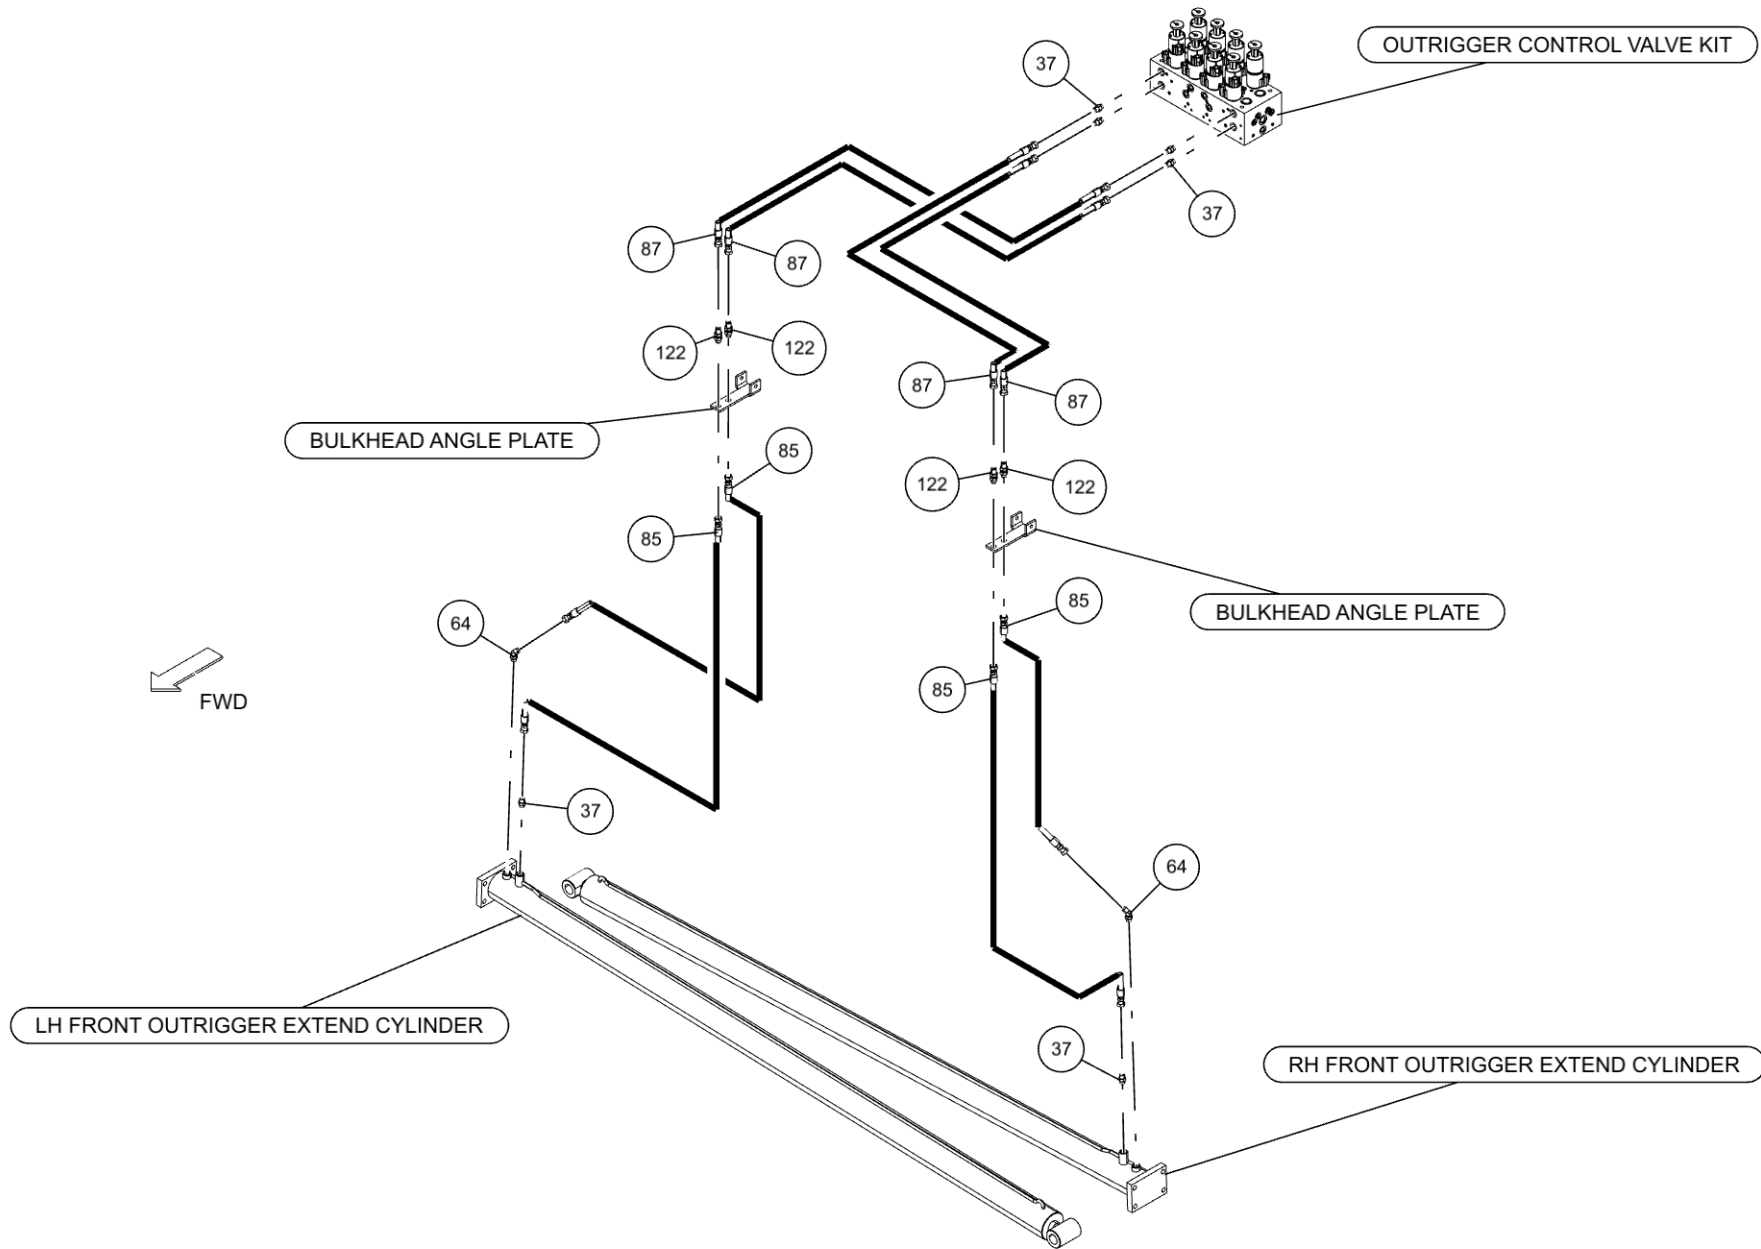

1150KB COACH LOW RIDER (09020592) (cont'd)

Front Outrigger Extend Cylinder Hydraulic Hoses

1150KB COACH LOW RIDER (09020592) (cont'd)
Front Outrigger Extend Cylinder Hydraulic Hoses (cont'd)

ITEM	PART NUMBER	DESCRIPTION	QTY
	09020592	1150KB_COACH_LR_22K_50K_DW	
1	03000012	HOSE HYD, 29" LONG	1
2	0300041	CONNECTOR, 8MJ-8MB	9
3	0300044	ADAPTER, 6MJ-8MB	6
4	0300052	ELBOW, 8MJ-10MB90	5
5	0300113	GREASE FITTING, 1/4-28 STR	7
6	0300229	FITTING, ELB 8MJ-8MP90	1
7	03003419	HOSE, HYD 132" LG	1
8	03003420	HOSE, HYD 60" LG	1
9	03003421	HOSE, HYD 18" LG	3
10	03003424	HOSE, HYD 138"	1
11	03003425	HOSE, HYD 90" LG	4
12	03003426	HOSE, HYD 45" LG	6
13	03003427	HOSE, HYD 192" LG	2
14	0300364	CLAMP-HOSE, 0.875"-2.75" 50"LBS	4
15	0300400	CONNECTOR, 12MJ-12MB	1
16	0300431	CONNECTOR, 16MJ-16MJ	1
17	0300558	HOSE, SUCTION 2"ID 100R4 (C4)	15 ft.
18	0300657	HOSE HYD, 46" LG	4
19	0300659	HOSE HYD, 45"	2
20	0300660	HOSE HYD, 120"	4
21	0300835	KNOB-BOOM (UP-DOWN)	1
22	0300837	KNOB-BOOM (IN-OUT)	1
23	0300865	FITTING, CONNECTOR 8MJ-8MJ	3
24	03008669	HOSE HYD 144" 16M3K W/16-16FJX EE	1
25	0301113	HOSE HYD, 82"	2
26	0301368	ADAPTER, 16MB-12MJ	1
27	0301372	FITTING, ST.CONN. 12FJ-8MJ	1
28	0301376	CONNECTOR 8 MJ - 10 MB	6
29	0301377	FITTING, TEE, 3/8" JIC	1
30	0301388	ELBOW, 8MJ-8MB90	14
31	0301422	FITTING, 6MJ-6MJ SMALL	5
32	0301427	HOSE HYD, 11" 5000 PSI	2
33	0301445	FITTING, EXTENDED	10
34	0301470	FITTING, 90ELB 6MJ-8MB90	13
35	0301471	HOSE, 30" 8FJK-8M3K-8FJX90	5
36	0301473	HOSE HYD, 18" LG	4
37	0301522	ADAPTER, 6MJ-6MB	30
38	0301577	1/4 OD PLASTIC AIRLINE, BLACK	69 ft.
39	03016142	TUBE, HYD ASSY SF TO O/R	4
40	0301619	TEE, 6MJ-6MJ-6MB BRANCH	1
41	0301620	ELBOW, 6MJ-6MB90	4
42	0301637	FITTING, FL - FLANGE	1
43	0301695	HOSE HYD, 91"	2
44	0301696	FITTING, ELB 90 DEG 6MJ-6FJX90	3
45	0301767	FITTING, HOSE BARB 1FJX	2
46	0301781	FITTING, SWV NUT RUN TEE	2
47	0301861	QUICK PIN, LINCH -B7932 PL 7/16	2
48	0301909	RECEPTACLE BOOT	1
49	0301946	FITTING, BLKHD CONNECT	3
50	0301948	HD 7 WAY TRAILER CONNECT	1
51	0301995	FITTING, ADAPTER STR	1
52	0301997	HOSE HYD, 18" 6FJX-6FJX -6M2T	1
53	0301998	HOSE HYD, 24" LG	2
54	0302052	TEE, 8MJ-8FJX-8MJ RUN	1
55	0302056	HOSE HYD, 183"	5
56	0302085	FITTING, 90 DEG ADPTR	3
57	0302170	FITTING, SWV 90 DEG BENT	2