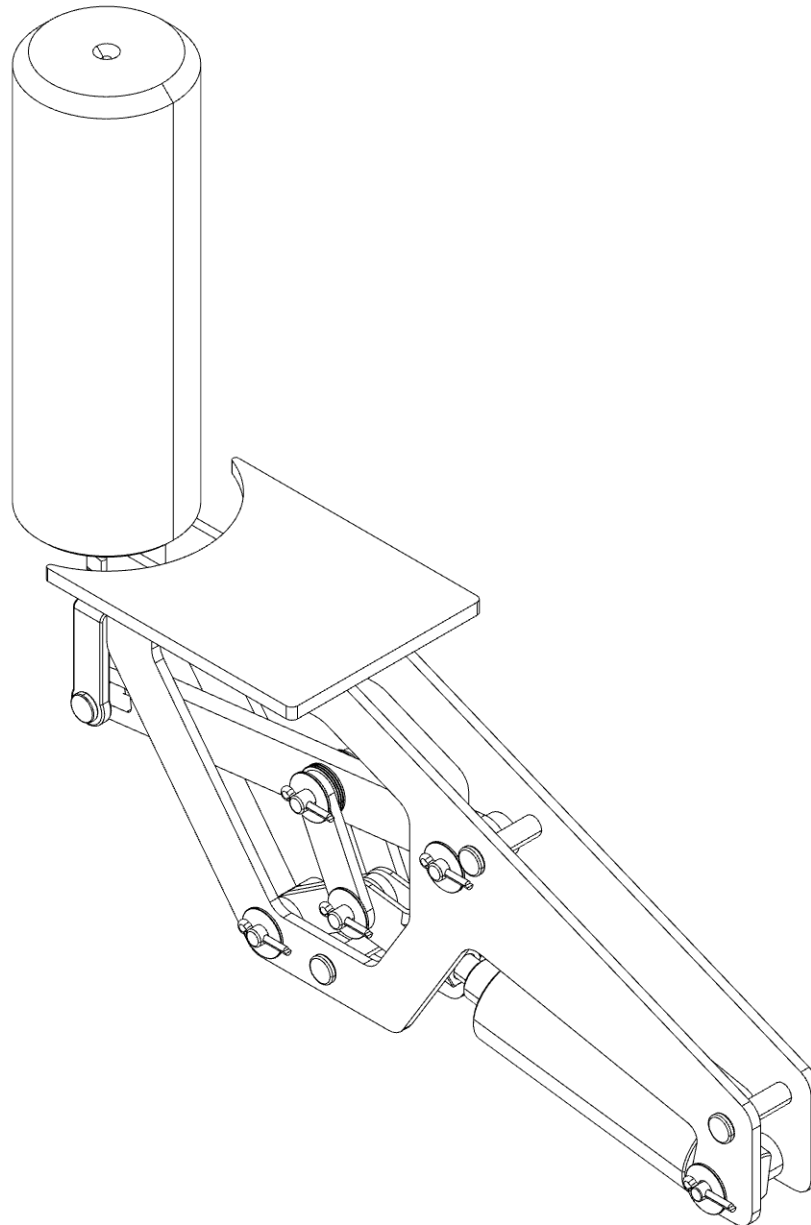

ROTATOR PIN LOCK ASSEMBLY (0908432)
Rotator Pin Lock

ROTATOR PIN LOCK ASSEMBLY (0908432) (cont'd)
Rotator Pin Lock (cont'd)

| ITEM | PART NUMBER | DESCRIPTION | QTY |
|------|-------------|--------------------------------|-----|
| | 0908432 | ROTATOR PINLOCK ASSY | |
| 1 | 0200052 | CLEVIS LINK | 1 |
| 2 | 0302231 | ADJ CLEVIS 3/8" AC-218 | 1 |
| 3 | 0306698 | AIR CYLINDER-1.5BORE/1.71STROK | 1 |
| 4 | 0307612 | NYLON SPACER,5/16 THK X 5/16ID | 6 |
| 5 | 0400388 | NUT, 3/8-24 HEX | 2 |
| 6 | 0400401 | NUT, 7/16-20 JAM PL | 1 |
| 7 | 0400538 | PIN, 3/8X1 CLEVIS | 1 |
| 8 | 0400540 | PIN, 3/32X1 COT | 1 |
| 9 | 0400543 | PIN, 1/8X3/4 COT SS | 5 |
| 10 | 0400663 | PIN, 1/4X1-3/4 CLEVIS | 1 |
| 11 | 0400664 | PIN, 5/16X1-3/4 CLEVIS | 2 |
| 12 | 0400666 | PIN, 5/16X1-3/8 CLEVIS SS | 2 |
| 13 | 0402117 | WASHER, 5/16 SS | 11 |
| 14 | 0705698 | ALLTHREAD, CONNECTOR | 1 |
| 15 | 0709331 | PIN, RETAIN HOUSE LOCK | 1 |
| 16 | 0718297 | BAR LINK - PIN LOCK | 4 |
| 17 | 0718298 | BAR LEVER - PIN LOCK | 1 |
| 18 | 0806871 | PIN LOCK WELD'T | 1 |
| 19 | 9010030 | FITT, BRASS ELBOW 1/4T-1/8MPX | 2 |