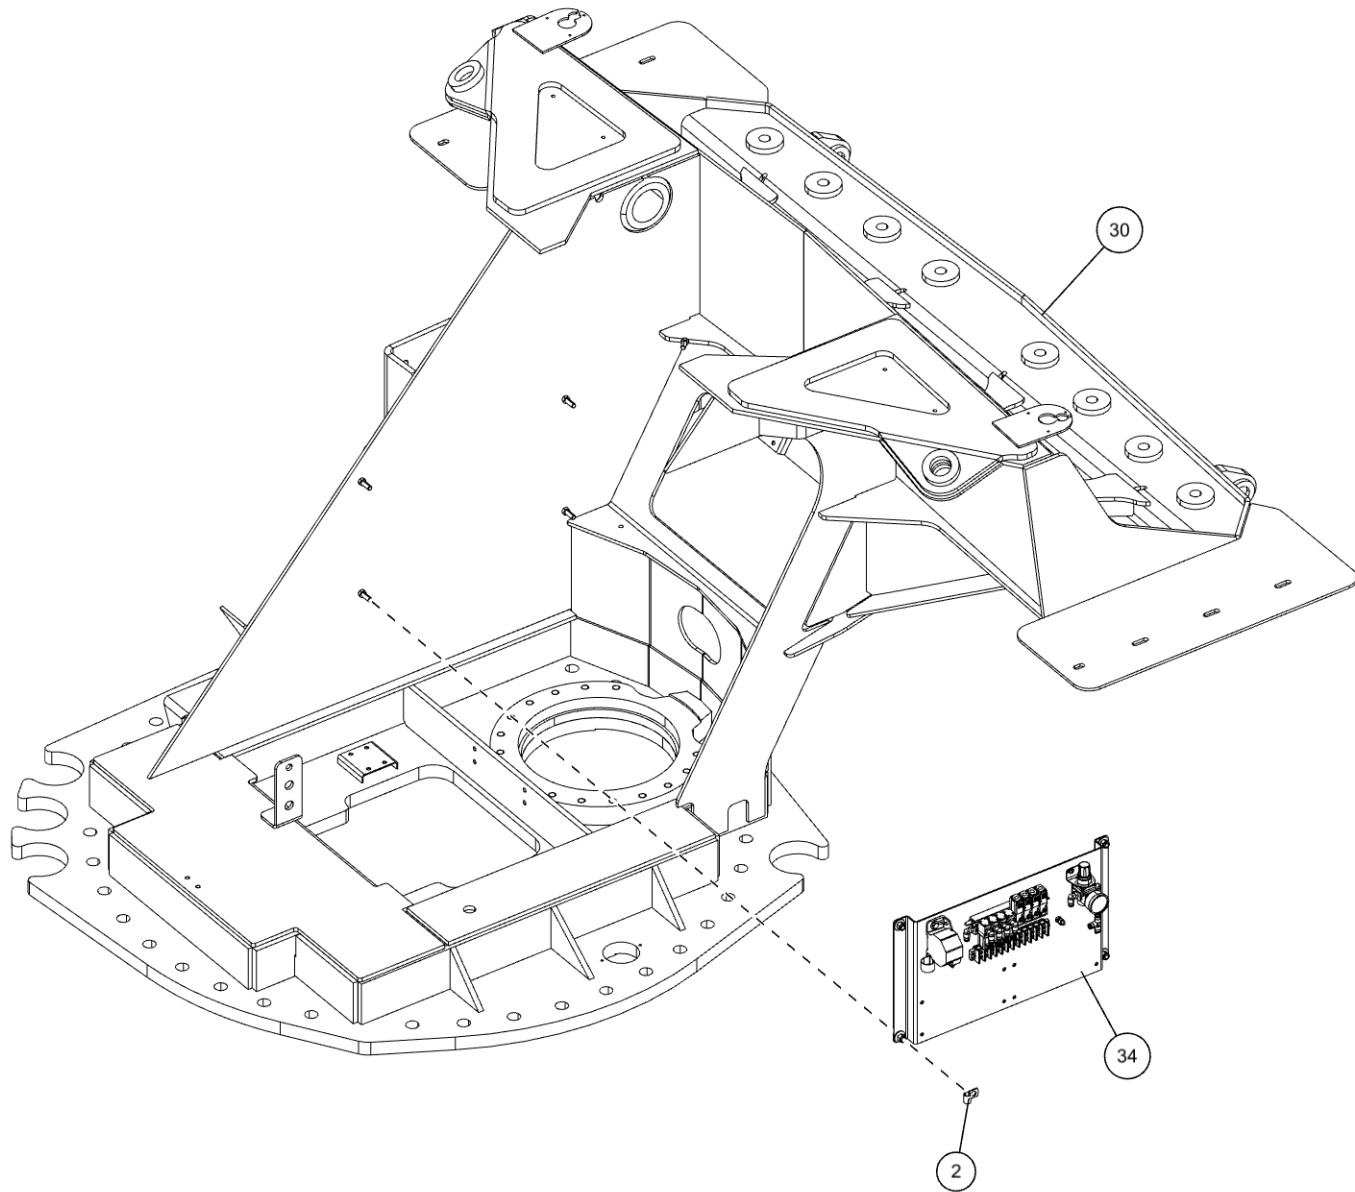

WRECKER FRAME ASSEMBLY (0911548) (cont'd)
Air Valve Plate with Hose Clamp

WRECKER FRAME ASSEMBLY (0911548) (cont'd)
Air Valve Plate with Hose Clamp (cont'd)

ITEM	PART NUMBER	DESCRIPTION	QTY
	0911548	WRECKER FRM ASSY 1140 12V	
1	0300188	CLAMP,1-1/2" HOSE	2
2	0301487	CLAMP HOSE 1/2 COVO909	1
3	0302574	FITTING-BULKHEAD RUN TEE	2
4	0310318	SWITCH - PRESSURE	1
5	0310634	FITTING 6MB-4FP	1
6	0400066	SCREW, 1/4-20X3/4 HHC GR5	4
7	0400126	SCREW, 3/8-16X1 HHC GR5	8
8	0400188	SCREW, 1/2-13X2 HHC GR5	4
9	0400274	SCREW, 5/8-11X2 HHC GR8	8
10	0400318	SCREW, 1-8X3 SHC	4
11	0400336	SCREW, 1-8X3 HHC GR8	31
12	0400367	NUT, 1/4-20 LOK	2
13	0400392	NUT, 3/8-16 LOK	2
14	0400408	NUT, 1/2-13 LOK	4
15	0400451	WASHER, 1/4	2
16	0400452	LKWASHER, 1/4	4
17	0400480	WASHER, 3/8	10
18	0400482	LKWASHER, 3/8	8
19	0400492	USS FLAT WASHER, 1/2	8
20	0400508	LKWASHER, 5/8	8
21	0400522	WASHER, 1-1/16X2X1/8 TH YZ	35
22	04011911	5/8-11 HEX WELD NUT	8
23	07032703	KEEPER PLATE - BOOM PIVOT	2
24	07032784	PIN - BOOM PIVOT 1075	1
25	0719162	PLATE, ACCESS COVER	2
26	0726417	PLATE-SWIVEL LOCK	1
27	0726421	OMNEX PANEL	1
28	0726422	ANGLE, SWIVEL LOCK	1
29	0726423	LONG ANGLE, SWIVEL LOCK	1
30	0810223	WRECKER FRM WLD 1150	1
31	0907994	SWING VALVE KIT (1060S)	1
32	0911359	SWING DRIVE W/ INTERNAL BRAKE	1
33	0911549	LIFT CYL ASSY 1150	1
34	0911552	AIR VALVE PLATE ASSY 1150 12V	1