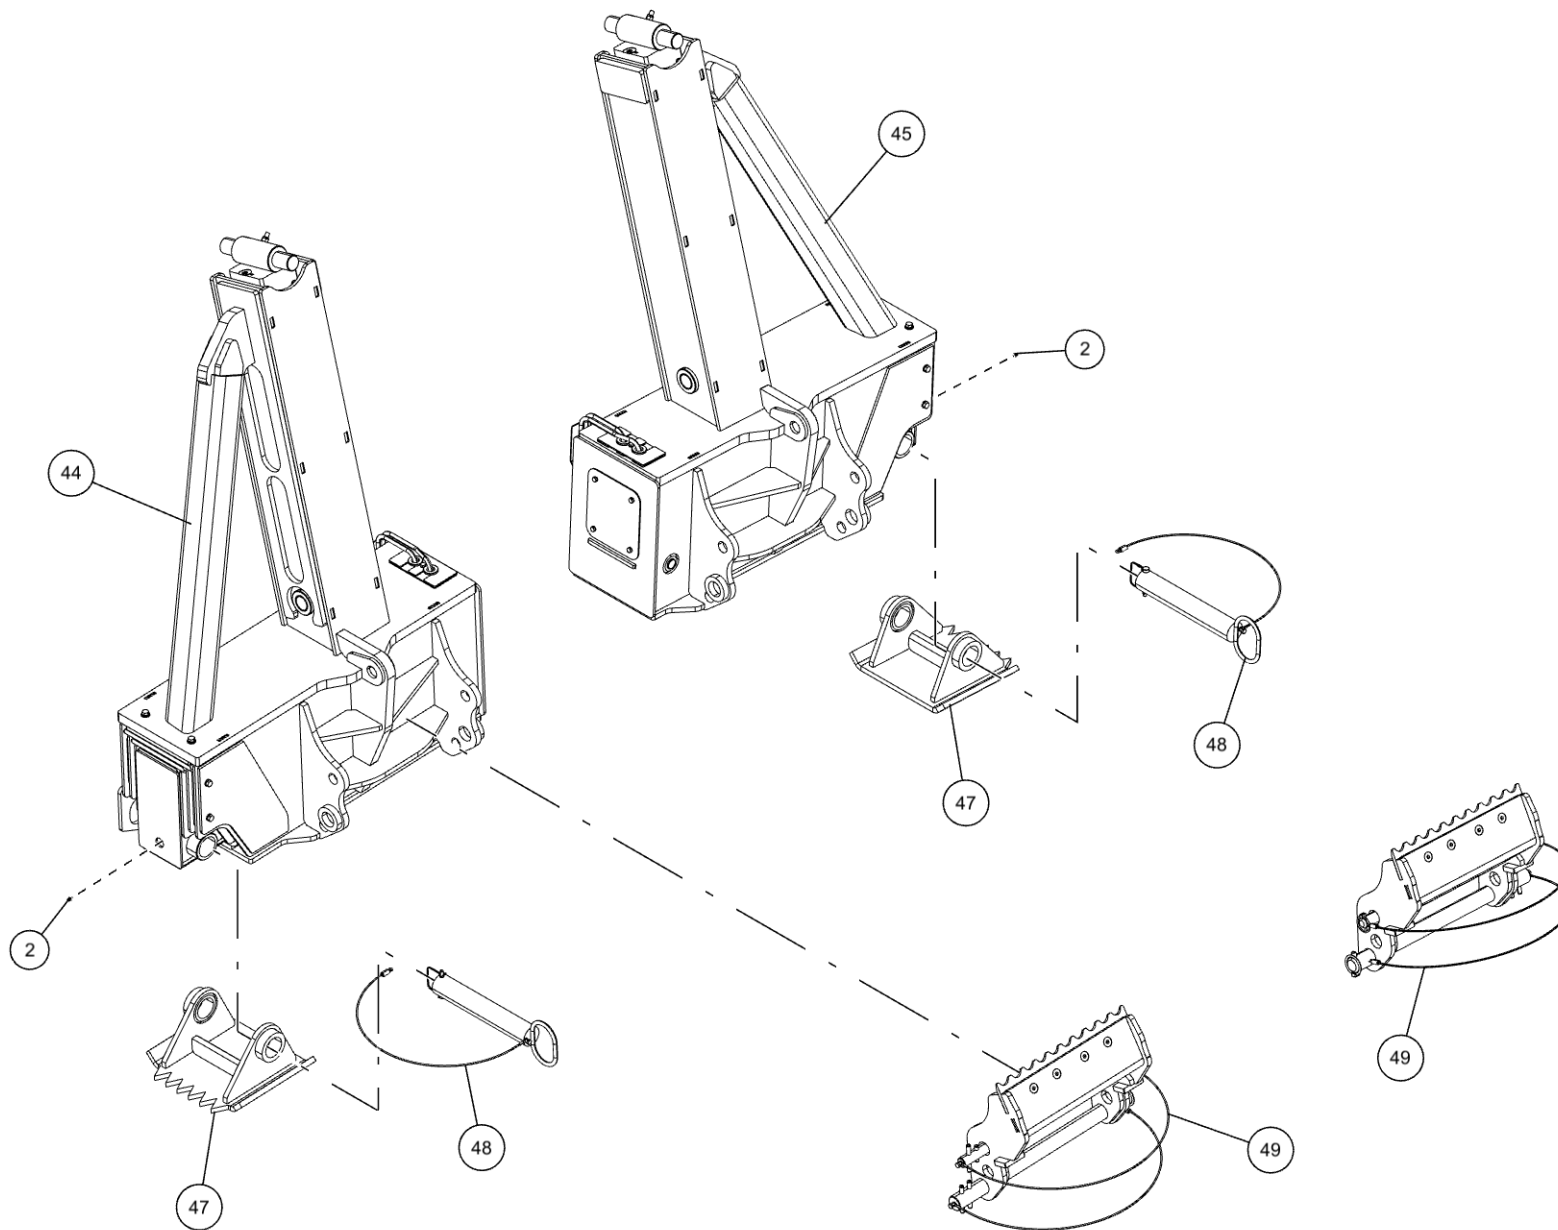

4-STAGE REAR OUTRIGGER ASSEMBLY (09028162) (cont'd) Spades & Pads

4-STAGE REAR OUTRIGGER ASSEMBLY (09028162) (cont'd)
Spades & Pads (cont'd)

ITEM	PART NUMBER	DESCRIPTION	QTY
	09028162	4-STAGE REAR OUTRIGGER ASSY	
1	0300110	SNAP RING, 1" 5100-100	8
2	0300113	GREASE FITTING, 1/4-28 STR	2
3	0301422	FITTING, 6MJ-6MJ SMALL	4
4	0301522	ADAPTER, 6MJ-6MB	4
5	03015922	STAUFF CLAMP, 3/8 TWIN	4
6	03033346	TUBE, HYD ASSY LT REAR O/R EXT	1
7	03033347	TUBE, HYD ASSY LT REAR O/R RET	1
8	03033348	TUBE, HYD ASSY RT REAR O/R EXT	1
9	03033349	TUBE, HYD ASSY RT REAR O/R RET	1
10	0310289	FITTING-LONG ADAPTER 6MJ-8MBLL	4
11	0310707	CYLINDER, SPADE 4BOREx23STROKE	2
12	0312677	CYLINDER, TELESCOPING PIGGYBACK	2
13	0400066	SCREW, 1/4-20X3/4 HHC GR5	8
14	0400070	SCREW, 1/4-20X1 HHC GR5	2
15	0400132	SCREW, 3/8-16X1-1/2 HHC GR5	4
16	0400139	SET SCREW, 3/8-16X1-1/2 SOC	4
17	0400176	SCREW, 1/2-13X1 HHC GR5	10
18	0400221	SET SCREW, 3/8-16X1 SOC	2
19	0400228	SCREW, 3/8-24X5/8 BSC	8
20	0400347	SCREW, 3/8-24X7/8 HHC GR5	8
21	0400392	NUT, 3/8-16 LOK	8
22	0400398	NUT, 3/8-16 LOK JAM	2
23	0400410	NUT, 1/2-13 JAM	10
24	0400452	LKWASHER, 1/4	10
25	0400482	LKWASHER, 3/8	12

ITEM	PART NUMBER	DESCRIPTION	QTY
26	0400982	SCREW, 3/8-16X1-1/2 FHS	4
27	0402120	WASHER, 3/8 SS	4
28	07000162	SHAFT, 1 DIA X 5-1/2 L	2
29	07020904	PLATE, HARDLINE COVER RH	1
30	07020905	PLATE, HARDLINE COVER LH	1
31	0703231	PLATE, STOP OUTER BOOM	4
32	07039408	PLATE, TOP SPACER	2
33	07039412	PAD, O/R TOP ADJUSTMENT	10
34	0707117	SHAFT, UPPER SPADE	2
35	0721901	PIN - OUTRIGGER TOP	2
36	0721902	PIN - OUTRIGGER BOTTOM	2
37	0722970	PAD,SPACER	4
38	0723889	PLATE-HOSE RETAINING	4
39	0725043	PLATE-COVER	2
40	0727421	SHAFT, 1 DIA X 7 L	2
41	08023676	REAR O/R 2ND STAGE TUBE	2
42	08023677	REAR O/R 3RD STAGE TUBE	2
43	08023678	REAR O/R 4TH STAGE TUBE	2
44	08023679	REAR O/R LEFT 1ST STAGE WLMT	1
45	08023680	REAR O/R RIGHT 1ST STAGE WLMT	1
46	08025953	ADJUSTMENT PAD MOUNT WLMT	2
47	0807635	PAD REAR OUTRIGGER PAD	2
48	0906963	PIN - REAR OUTRIGGER PAD ASSY	2
49	0912051	CENTURY SPADE KIT	1
50	GH246	SPLIT RUBBER GROMMET	4