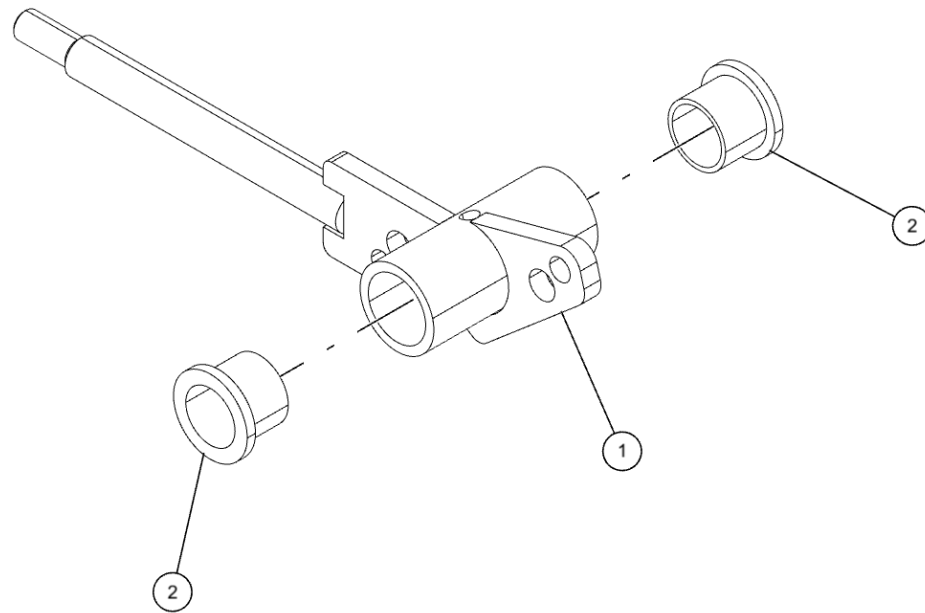

SHORT CONTROL HANDLE COMPONENTS (0907441)
Control Handle Bearings

SHORT CONTROL HANDLE COMPONENTS (0907441) (cont'd)
Control Handle Bearings (cont'd)

ITEM	PART NUMBER	DESCRIPTION	QTY
1	0907441	CONTROL HANDLE ASSY - SHORT	1
	08000868	LWR CONTROL HANDLE	
2	9053524	BEARING BR. FLG.752 X .879x.75	2