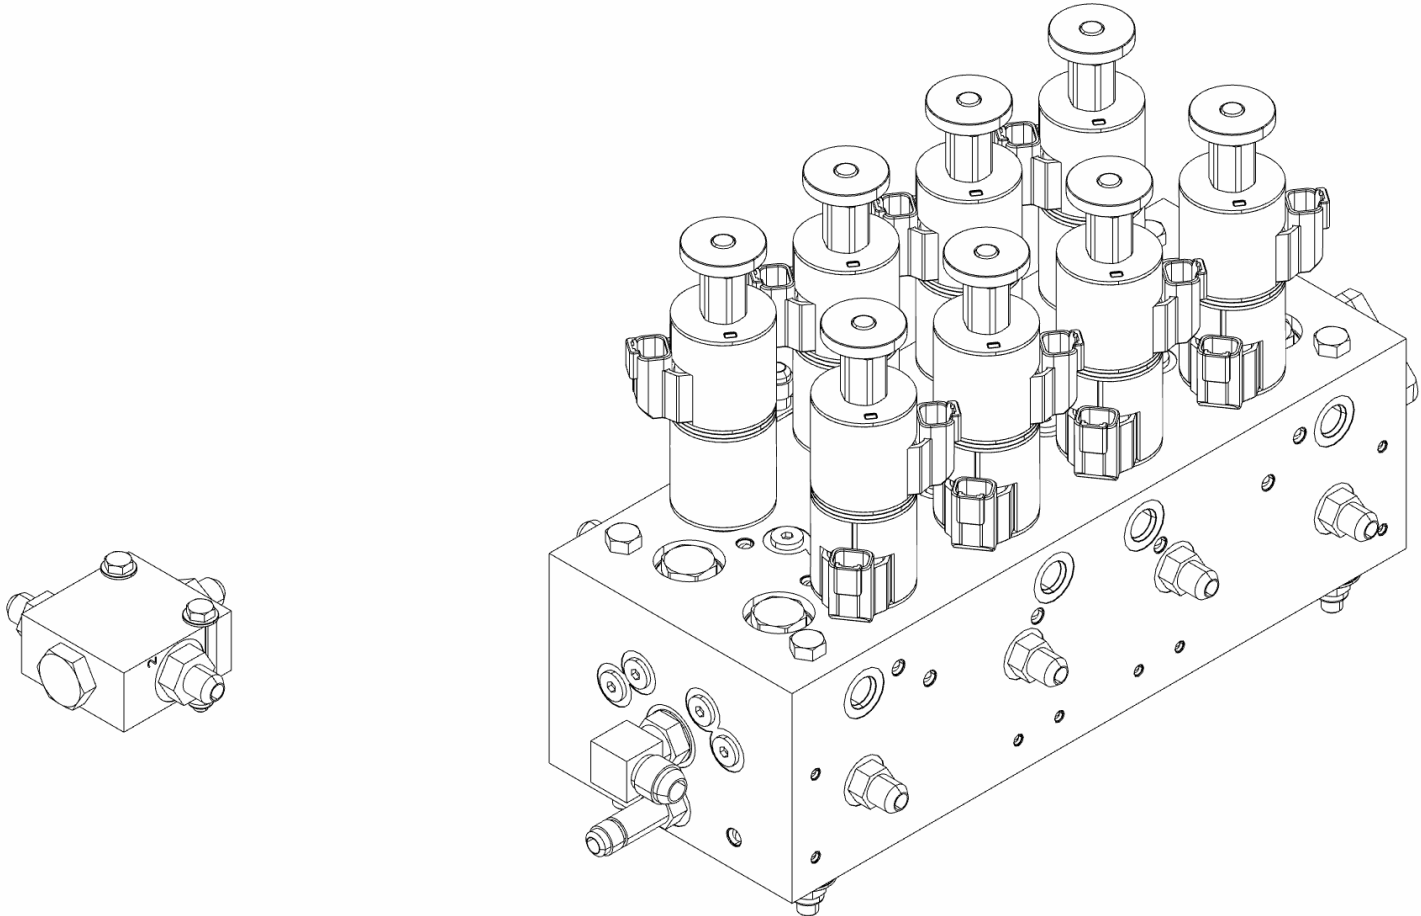

OUTRIGGER HYDRAULIC VALVE (0911316)
Outrigger Valve

OUTRIGGER HYDRAULIC VALVE (0911316) (cont'd)
Outrigger Valve (cont'd)

ITEM	PART NUMBER	DESCRIPTION	QTY
	0911316	OUTRIGGER CONTROL VALVE KIT-WV	
1	0300044	ADAPTER, 6MJ-8MB	3
2	0301388	ELBOW, 8MJ-8MB90	1
3	0301522	ADAPTER, 6MJ-6MB	10
4	0302085	FITTING, 90 DEG ADPTR	1
5	0302510	ADAPTER, 6MJ-6MBL	1
6	0306633	FITTING, 8MB-10FB	1
7	0310358	VALVE,SOLENOID 12V OUTRIG CTRL	1
8	0310406	VALVE, SHUTTLE LS10-30-8T-N	1
9	0400078	SCREW, 1/4-20X2 HHC GR5	2
10	0400143	SCREW, 3/8-16X5-1/2 HHC GR5	4
11	0400367	NUT, 1/4-20 LOK	2
12	0400392	NUT, 3/8-16 LOK	4
13	0400451	WASHER, 1/4	2
14	0400480	WASHER, 3/8	4
15	9012594	FITT,HYD RUN TEE, 6MJx6MBx6MJ	2