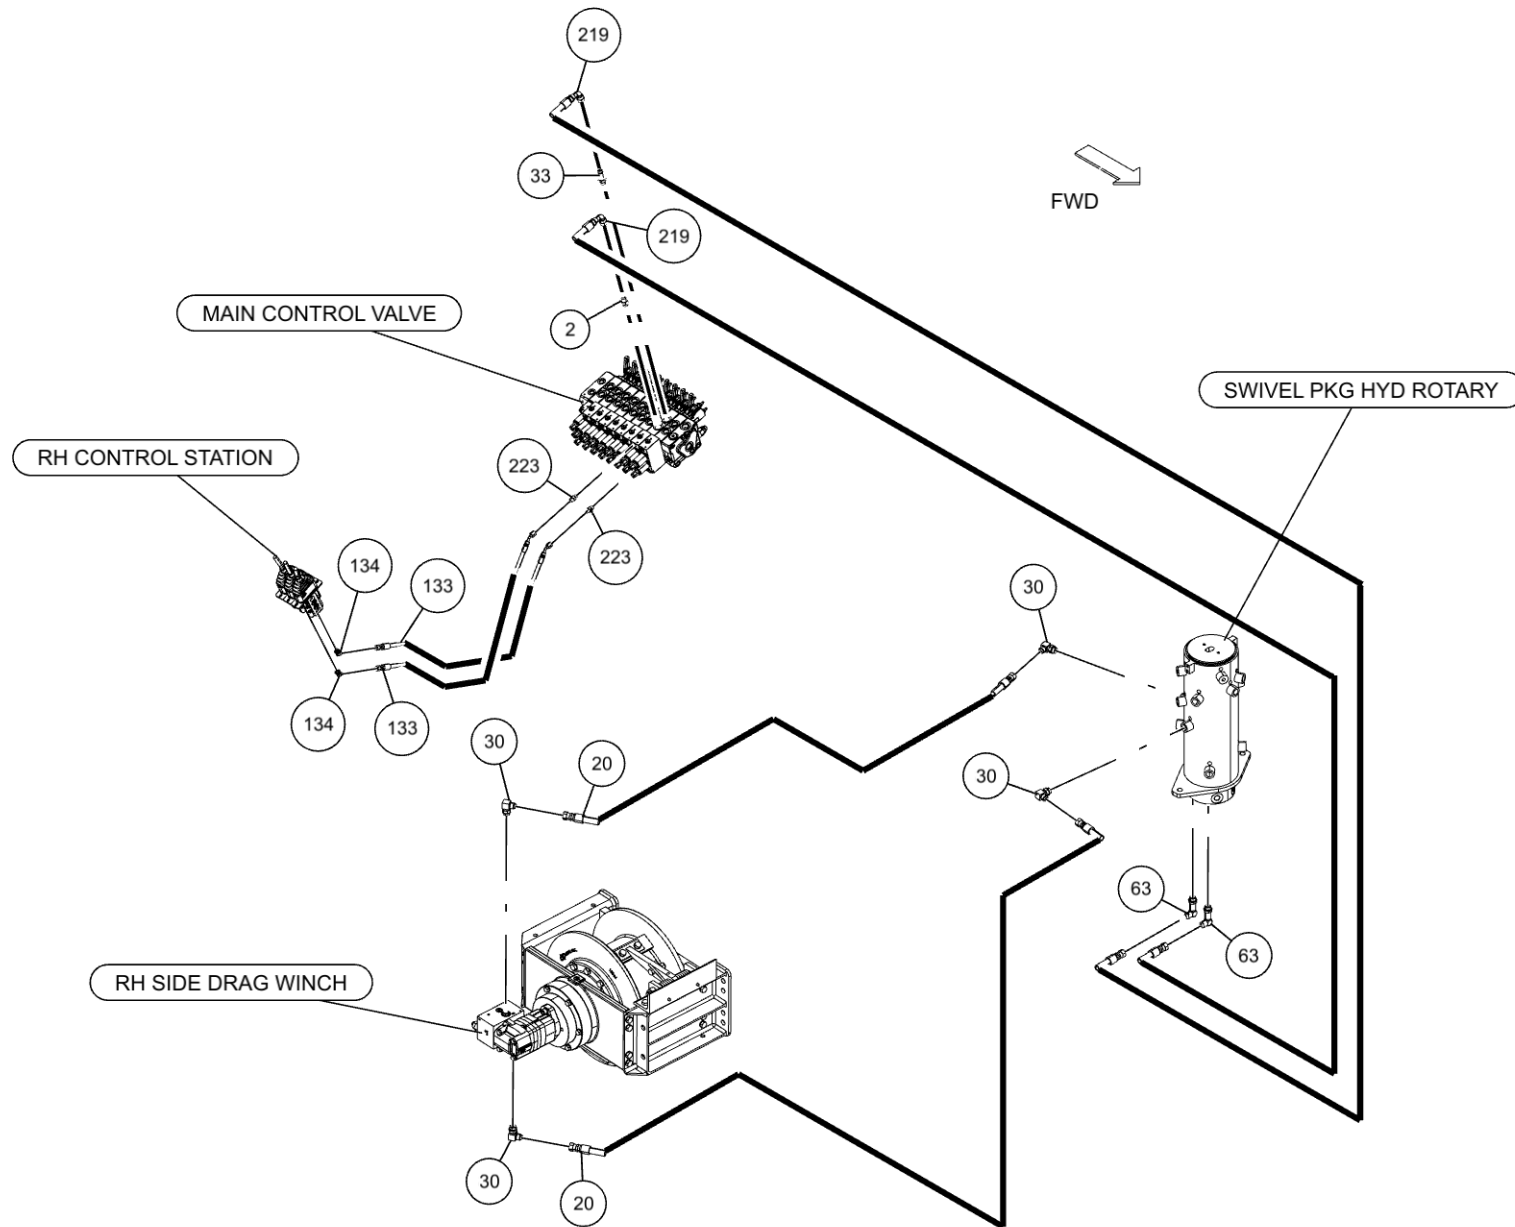

1150KB COACH LOW RIDER (09020592) (cont'd)

Right Hand Side Drag Winch Hydraulic Hoses

1150KB COACH LOW RIDER (09020592) (cont'd)
Right Hand Side Drag Winch Hydraulic Hoses (cont'd)

ITEM	PART NUMBER	DESCRIPTION	QTY
	09020592	1150KB_COACH_LR_22K_50K_DW	
1	03000012	HOSE HYD, 29" LONG	1
2	0300041	CONNECTOR, 8MJ-8MB	9
3	0300044	ADAPTER, 6MJ-8MB	6
4	0300052	ELBOW, 8MJ-10MB90	5
5	0300113	GREASE FITTING, 1/4-28 STR	7
6	0300229	FITTING, ELB 8MJ-8MP90	1
7	03003419	HOSE, HYD 132" LG	1
8	03003420	HOSE, HYD 60" LG	1
9	03003421	HOSE, HYD 18" LG	3
10	03003424	HOSE, HYD 138"	1
11	03003425	HOSE, HYD 90" LG	4
12	03003426	HOSE, HYD 45" LG	6
13	03003427	HOSE, HYD 192" LG	2
14	0300364	CLAMP-HOSE, 0.875"-2.75" 50"LBS	4
15	0300400	CONNECTOR, 12MJ-12MB	1
16	0300431	CONNECTOR, 16MJ-16MJ	1
17	0300558	HOSE, SUCTION 2"ID 100R4 (C4)	15 ft.
18	0300657	HOSE HYD, 46" LG	4
19	0300659	HOSE HYD, 45"	2
20	0300660	HOSE HYD, 120"	4
21	0300835	KNOB-BOOM (UP-DOWN)	1
22	0300837	KNOB-BOOM (IN-OUT)	1
23	0300865	FITTING, CONNECTOR 8MJ-8MJ	3
24	03008669	HOSE HYD 144" 16M3K W/16-16FJX EE	1
25	0301113	HOSE HYD, 82"	2
26	0301368	ADAPTER, 16MB-12MJ	1
27	0301372	FITTING, ST.CONN. 12FJ-8MJ	1
28	0301376	CONNECTOR 8 MJ - 10 MB	6
29	0301377	FITTING, TEE, 3/8" JIC	1
30	0301388	ELBOW, 8MJ-8MB90	14
31	0301422	FITTING, 6MJ-6MJ SMALL	5
32	0301427	HOSE HYD, 11" 5000 PSI	2
33	0301445	FITTING, EXTENDED	10
34	0301470	FITTING, 90ELB 6MJ-8MB90	13
35	0301471	HOSE, 30" 8FJK-8M3K-8FJX90	5
36	0301473	HOSE HYD, 18" LG	4
37	0301522	ADAPTER, 6MJ-6MB	30
38	0301577	1/4 OD PLASTIC AIRLINE, BLACK	69 ft.
39	03016142	TUBE, HYD ASSY SF TO O/R	4
40	0301619	TEE, 6MJ-6MJ-6MB BRANCH	1
41	0301620	ELBOW, 6MJ-6MB90	4
42	0301637	FITTING, FL - FLANGE	1
43	0301695	HOSE HYD, 91"	2
44	0301696	FITTING, ELB 90 DEG 6MJ-6FJX90	3
45	0301767	FITTING, HOSE BARB 1FJX	2
46	0301781	FITTING, SWV NUT RUN TEE	2
47	0301861	QUICK PIN, LINCH -B7932 PL 7/16	2
48	0301909	RECEPTACLE BOOT	1
49	0301946	FITTING, BLKHD CONNECT	3
50	0301948	HD 7 WAY TRAILER CONNECT	1
51	0301995	FITTING, ADAPTER STR	1
52	0301997	HOSE HYD, 18" 6FJX-6FJX -6M2T	1
53	0301998	HOSE HYD, 24" LG	2
54	0302052	TEE, 8MJ-8FJX-8MJ RUN	1
55	0302056	HOSE HYD, 183"	5
56	0302085	FITTING, 90 DEG ADPTR	3
57	0302170	FITTING, SWV 90 DEG BENT	2