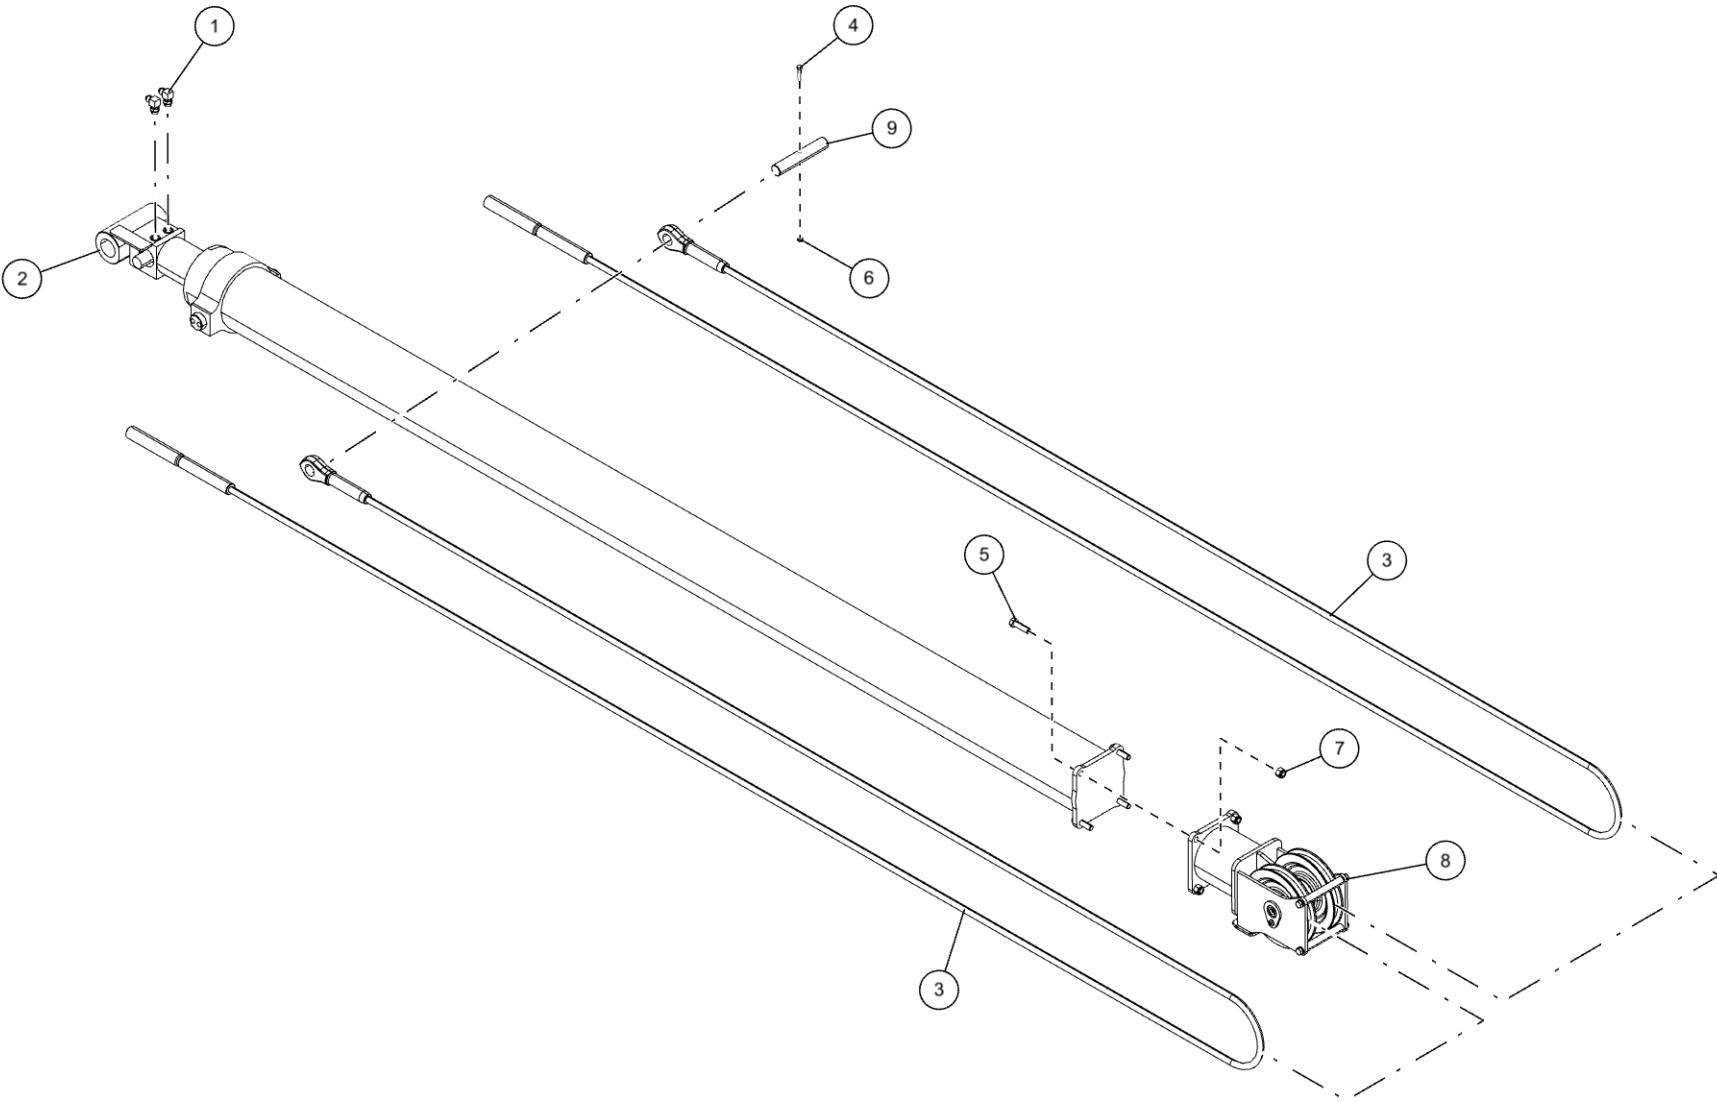

BOOM EXTENSION SYSTEM (0911450)
Boom Extension System Assembly

BOOM EXTENSION SYSTEM (0911450) (cont'd)
Boom Extension System Assembly (cont'd)

ITEM	PART NUMBER	DESCRIPTION	QTY
	0911450	EXTEND SYSTEM	
1	0301388	ELBOW, 8MJ-8MB90	2
2	0311664	CYLINDER	1
3	0312379	CABLE-EXTEND 3STG 1150	1
4	0400157	SCREW, 3/8-16X1-3/4 HHC GR5	1
5	0400264	SCREW, 5/8-11X2-1/4 HHC GR5	4
6	0400398	NUT, 3/8-16 LOK JAM	1
7	0400421	NUT, 5/8-11 LOK	4
8	0911451	EXTEND SHEAVE ASSY	1
9	GA0215	PIN-"D" RING	1