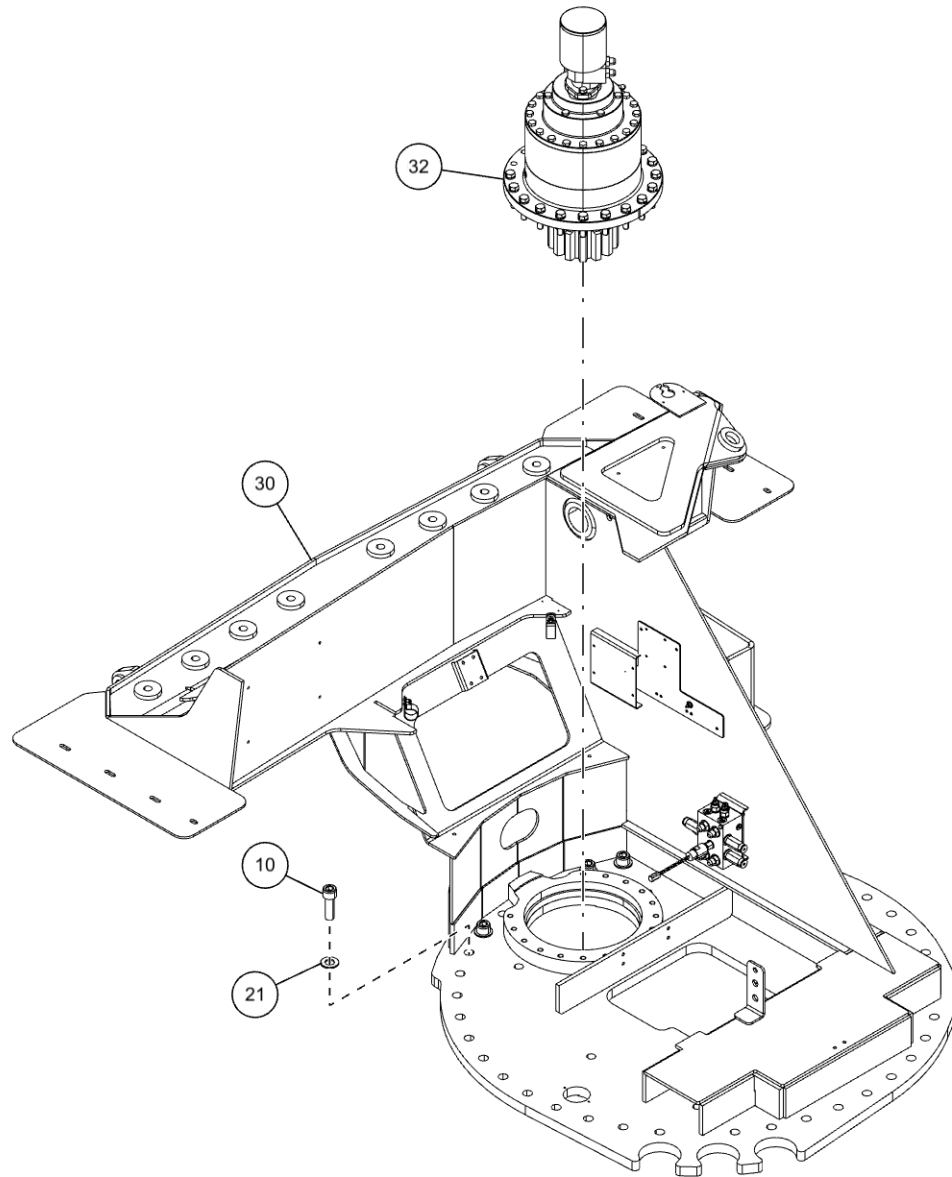

WRECKER FRAME ASSEMBLY (0911548) (cont'd)

Swing Drive & Mounting Hardware

WRECKER FRAME ASSEMBLY (0911548) (cont'd)
Swing Drive & Mounting Hardware (cont'd)

ITEM	PART NUMBER	DESCRIPTION	QTY
	0911548	WRECKER FRM ASSY 1140 12V	
1	0300188	CLAMP,1-1/2" HOSE	2
2	0301487	CLAMP HOSE 1/2 COVO909	1
3	0302574	FITTING-BULKHEAD RUN TEE	2
4	0310318	SWITCH - PRESSURE	1
5	0310634	FITTING 6MB-4FP	1
6	0400066	SCREW, 1/4-20X3/4 HHC GR5	4
7	0400126	SCREW, 3/8-16X1 HHC GR5	8
8	0400188	SCREW, 1/2-13X2 HHC GR5	4
9	0400274	SCREW, 5/8-11X2 HHC GR8	8
10	0400318	SCREW, 1-8X3 SHC	4
11	0400336	SCREW, 1-8X3 HHC GR8	31
12	0400367	NUT, 1/4-20 LOK	2
13	0400392	NUT, 3/8-16 LOK	2
14	0400408	NUT, 1/2-13 LOK	4
15	0400451	WASHER, 1/4	2
16	0400452	LKWASHER, 1/4	4
17	0400480	WASHER, 3/8	10
18	0400482	LKWASHER, 3/8	8
19	0400492	USS FLAT WASHER, 1/2	8
20	0400508	LKWASHER, 5/8	8
21	0400522	WASHER, 1-1/16X2X1/8 TH YZ	35
22	04011911	5/8-11 HEX WELD NUT	8
23	07032703	KEEPER PLATE - BOOM PIVOT	2
24	07032784	PIN - BOOM PIVOT 1075	1
25	0719162	PLATE, ACCESS COVER	2
26	0726417	PLATE-SWIVEL LOCK	1
27	0726421	OMNEX PANEL	1
28	0726422	ANGLE, SWIVEL LOCK	1
29	0726423	LONG ANGLE, SWIVEL LOCK	1
30	0810223	WRECKER FRM WLD 1150	1
31	0907994	SWING VALVE KIT (1060S)	1
32	0911359	SWING DRIVE W/ INTERNAL BRAKE	1
33	0911549	LIFT CYL ASSY 1150	1
34	0911552	AIR VALVE PLATE ASSY 1150 12V	1