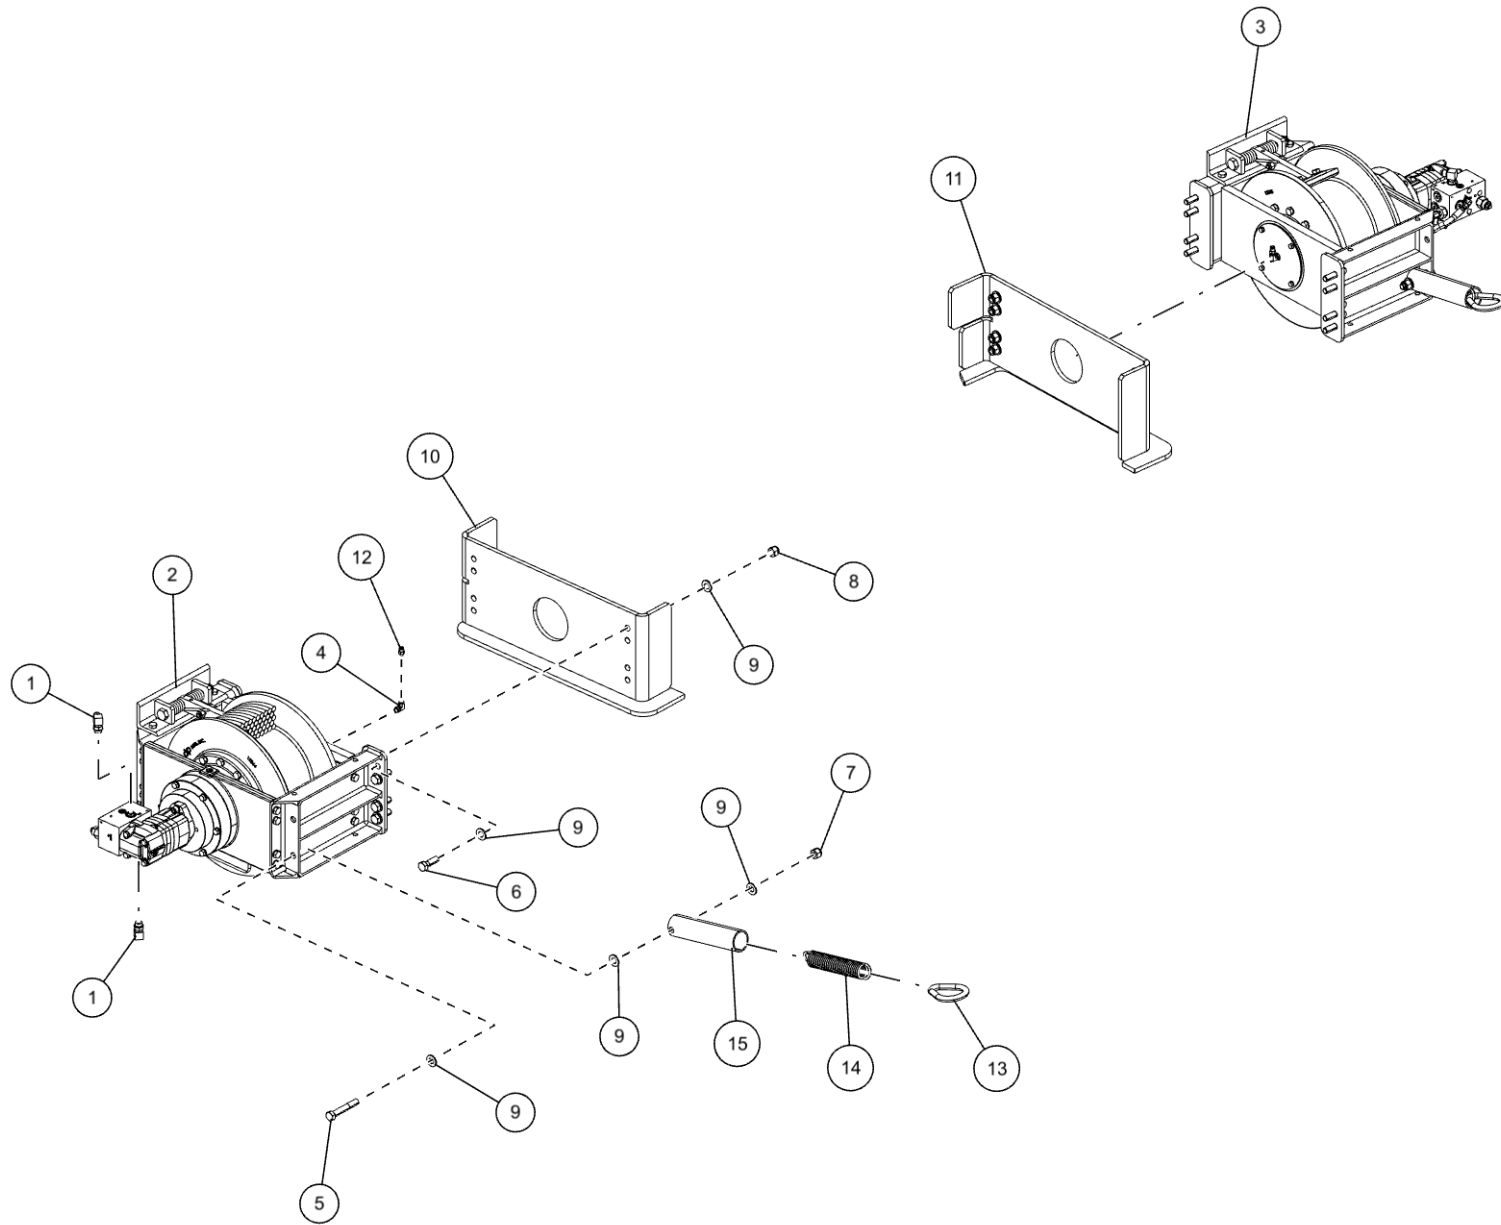

22K DRAG WINCHES (0911591)

Drag Winch Components

22K DRAG WINCHES (0911591) (cont'd)
Drag Winch Components (cont'd)

| ITEM | PART NUMBER | DESCRIPTION | QTY |
|------|-------------|-------------------------------|-----|
| | 0911591 | BUA 22K DRAG WINCH 1150 | |
| 1 | 0301388 | ELBOW, 8MJ-8MB90 | 4 |
| 2 | 0310679 | WINCH,LH DP 22K-MTVR-SIDE MTG | 1 |
| 3 | 0310680 | WINCH,RH DP 22K-MTVR-SIDE MTG | 1 |
| 4 | 0312687 | FITTING, 4MB-2FP90 | 2 |
| 5 | 0400265 | SCREW, 5/8-11X4 HHC GR5 | 2 |
| 6 | 0400274 | SCREW, 5/8-11X2 HHC GR8 | 16 |
| 7 | 0400421 | NUT, 5/8-11 LOK | 2 |
| 8 | 0400426 | NUT, 5/8-11 LOK GR8 | 16 |
| 9 | 0400503 | WASHER, 5/8 GR8 | 38 |
| 10 | 0726129 | PLATE, WINCH MTG, LH | 1 |
| 11 | 0726130 | PLATE, WINCH MTG, RH | 1 |
| 12 | 9010024 | FITT, BRASS CONN 1/4T-1/8MP | 2 |
| 13 | 9048800 | 5/8 WELDLESS CHAIN LINK | 2 |
| 14 | 945030007 | CABLE TIE BACK SPRING-1 | 2 |
| 15 | 945292002 | SPRING SLEEVE CABLE TIE | 2 |