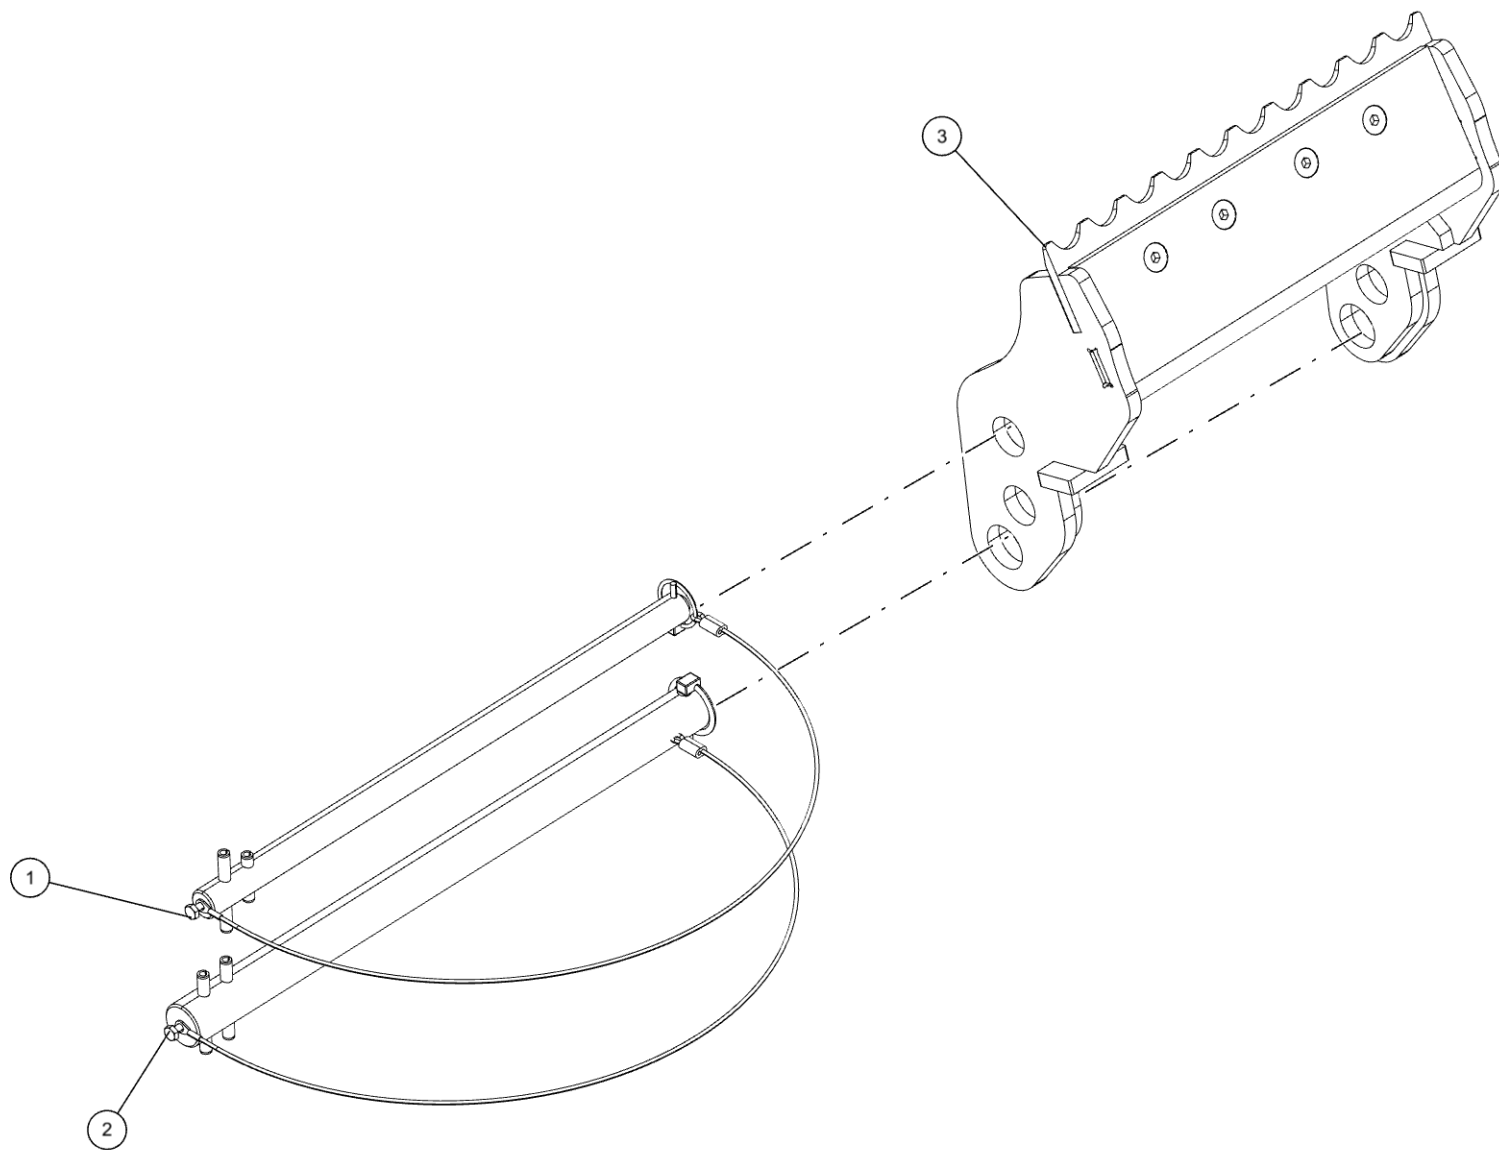

OUTRIGGER SPADE KIT (0912051)

Spade Kit Components

OUTRIGGER SPADE KIT (0912051) (cont'd)
Spade Kit Components (cont'd)

ITEM	PART NUMBER	DESCRIPTION	QTY
1	0912051	CENTURY SPADE KIT	
2	0911123	PIN ASSY - SPADE LOCK	2
2	0911124	PIN ASSY - SPADE PIVOT	2
3	0911167	SPADE ASSY - REAR OUTRIGGER	2