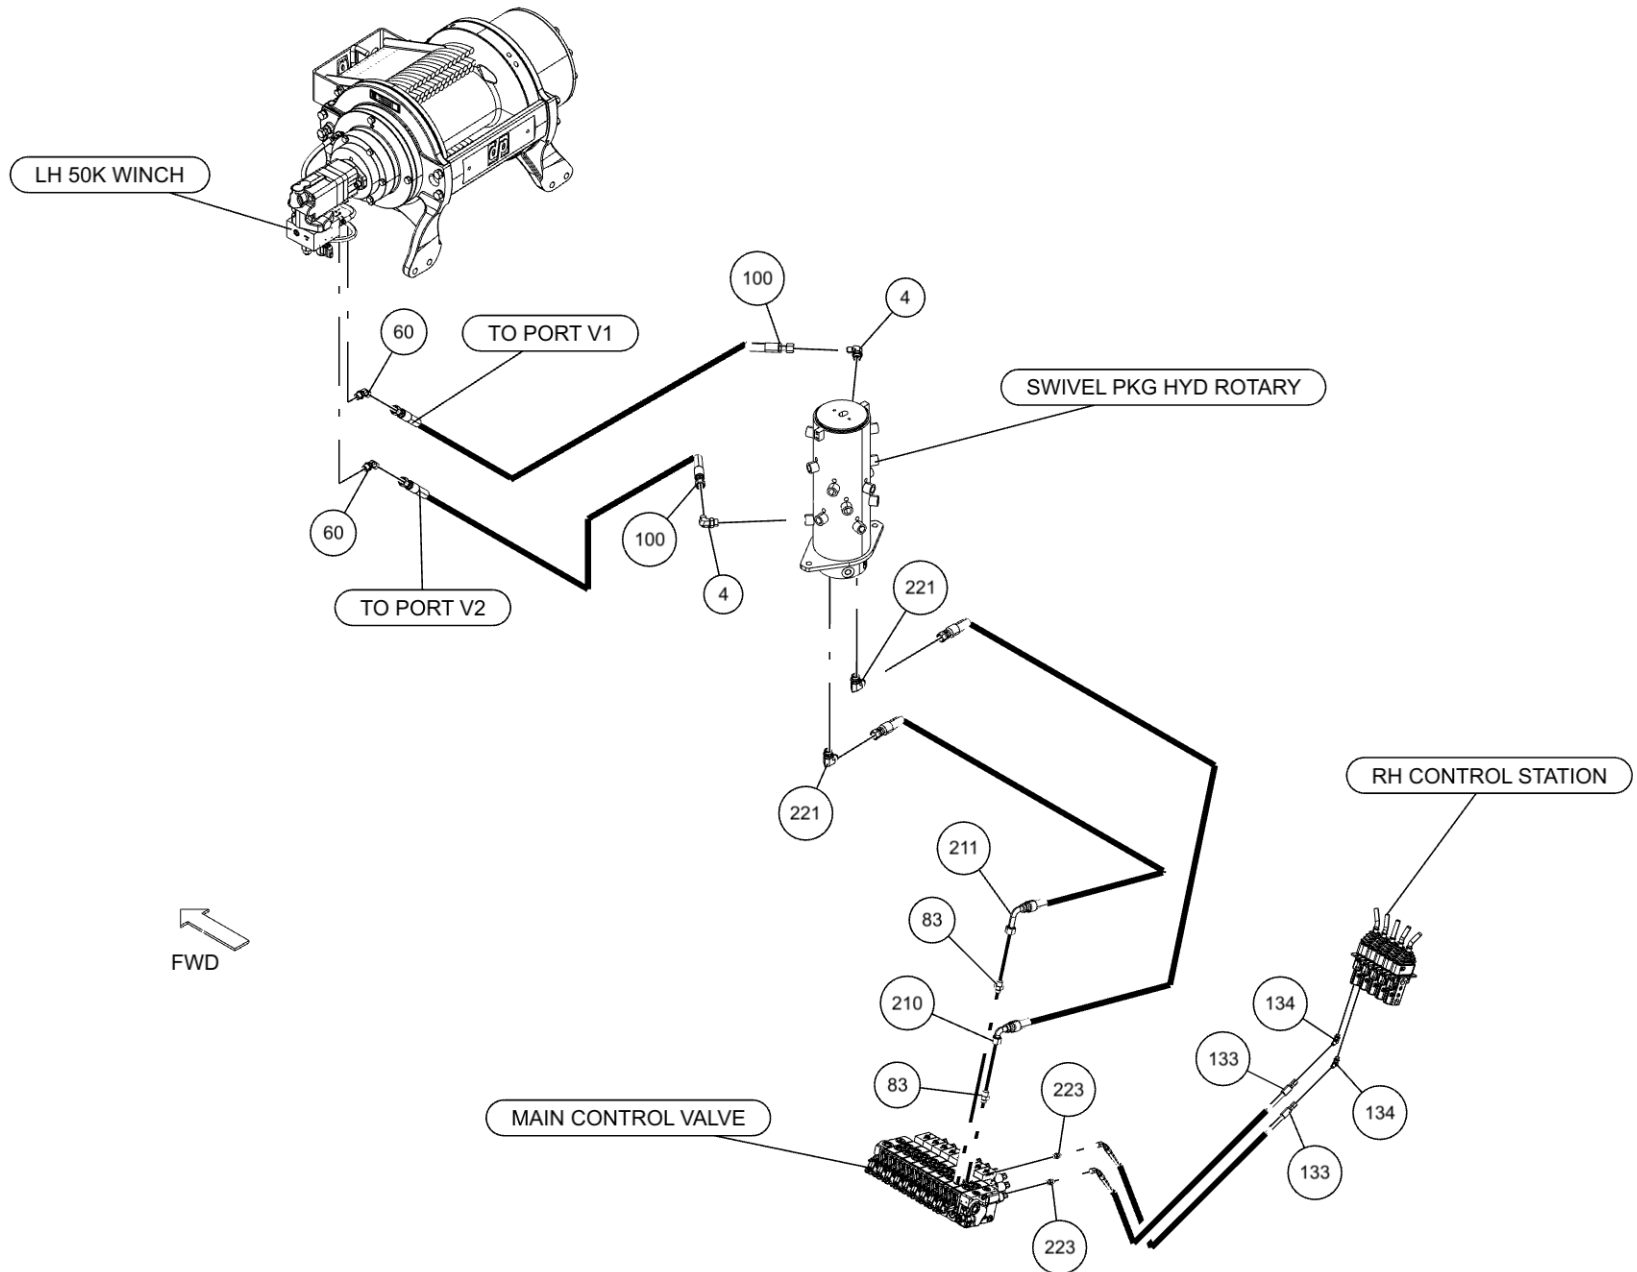

1150KB COACH LOW RIDER (09020592) (cont'd) Left Hand 50K Recovery Winch Hydraulic Hoses

1150KB COACH LOW RIDER (09020592) (cont'd)
Left Hand 50K Recovery Winch Hydraulic Hoses (cont'd)

ITEM	PART NUMBER	DESCRIPTION	QTY
	09020592	1150KB_COACH_LR_22K_50K_DW	
1	03000012	HOSE HYD, 29" LONG	1
2	0300041	CONNECTOR, 8MJ-8MB	9
3	0300044	ADAPTER, 6MJ-8MB	6
4	0300052	ELBOW, 8MJ-10MB90	5
5	0300113	GREASE FITTING, 1/4-28 STR	7
6	0300229	FITTING, ELB 8MJ-8MP90	1
7	03003419	HOSE, HYD 132" LG	1
8	03003420	HOSE, HYD 60" LG	1
9	03003421	HOSE, HYD 18" LG	3
10	03003424	HOSE, HYD 138"	1
11	03003425	HOSE, HYD 90" LG	4
12	03003426	HOSE, HYD 45" LG	6
13	03003427	HOSE, HYD 192" LG	2
14	0300364	CLAMP-HOSE, 0.875"-2.75" 50"LBS	4
15	0300400	CONNECTOR, 12MJ-12MB	1
16	0300431	CONNECTOR, 16MJ-16MJ	1
17	0300558	HOSE, SUCTION 2"ID 100R4 (C4)	15 ft.
18	0300657	HOSE HYD, 46" LG	4
19	0300659	HOSE HYD, 45"	2
20	0300660	HOSE HYD, 120"	4
21	0300835	KNOB-BOOM (UP-DOWN)	1
22	0300837	KNOB-BOOM (IN-OUT)	1
23	0300865	FITTING, CONNECTOR 8MJ-8MJ	3
24	03008669	HOSE HYD 144" 16M3K W/16-16FJX EE	1
25	0301113	HOSE HYD, 82"	2
26	0301368	ADAPTER, 16MB-12MJ	1
27	0301372	FITTING, ST.CONN. 12FJ-8MJ	1
28	0301376	CONNECTOR 8 MJ - 10 MB	6
29	0301377	FITTING, TEE, 3/8" JIC	1
30	0301388	ELBOW, 8MJ-8MB90	14
31	0301422	FITTING, 6MJ-6MJ SMALL	5
32	0301427	HOSE HYD, 11" 5000 PSI	2
33	0301445	FITTING, EXTENDED	10
34	0301470	FITTING, 90ELB 6MJ-8MB90	13
35	0301471	HOSE, 30" 8FJK-8M3K-8FJX90	5
36	0301473	HOSE HYD, 18" LG	4
37	0301522	ADAPTER, 6MJ-6MB	30
38	0301577	1/4 OD PLASTIC AIRLINE, BLACK	69 ft.
39	03016142	TUBE, HYD ASSY SF TO O/R	4
40	0301619	TEE, 6MJ-6MJ-6MB BRANCH	1
41	0301620	ELBOW, 6MJ-6MB90	4
42	0301637	FITTING, FL - FLANGE	1
43	0301695	HOSE HYD, 91"	2
44	0301696	FITTING, ELB 90 DEG 6MJ-6FJX90	3
45	0301767	FITTING, HOSE BARB 1FJX	2
46	0301781	FITTING, SWV NUT RUN TEE	2
47	0301861	QUICK PIN, LINCH -B7932 PL 7/16	2
48	0301909	RECEPTACLE BOOT	1
49	0301946	FITTING, BLKHD CONNECT	3
50	0301948	HD 7 WAY TRAILER CONNECT	1
51	0301995	FITTING, ADAPTER STR	1
52	0301997	HOSE HYD, 18" 6FJX-6FJX -6M2T	1
53	0301998	HOSE HYD, 24" LG	2
54	0302052	TEE, 8MJ-8FJX-8MJ RUN	1
55	0302056	HOSE HYD, 183"	5
56	0302085	FITTING, 90 DEG ADPTR	3
57	0302170	FITTING, SWV 90 DEG BENT	2