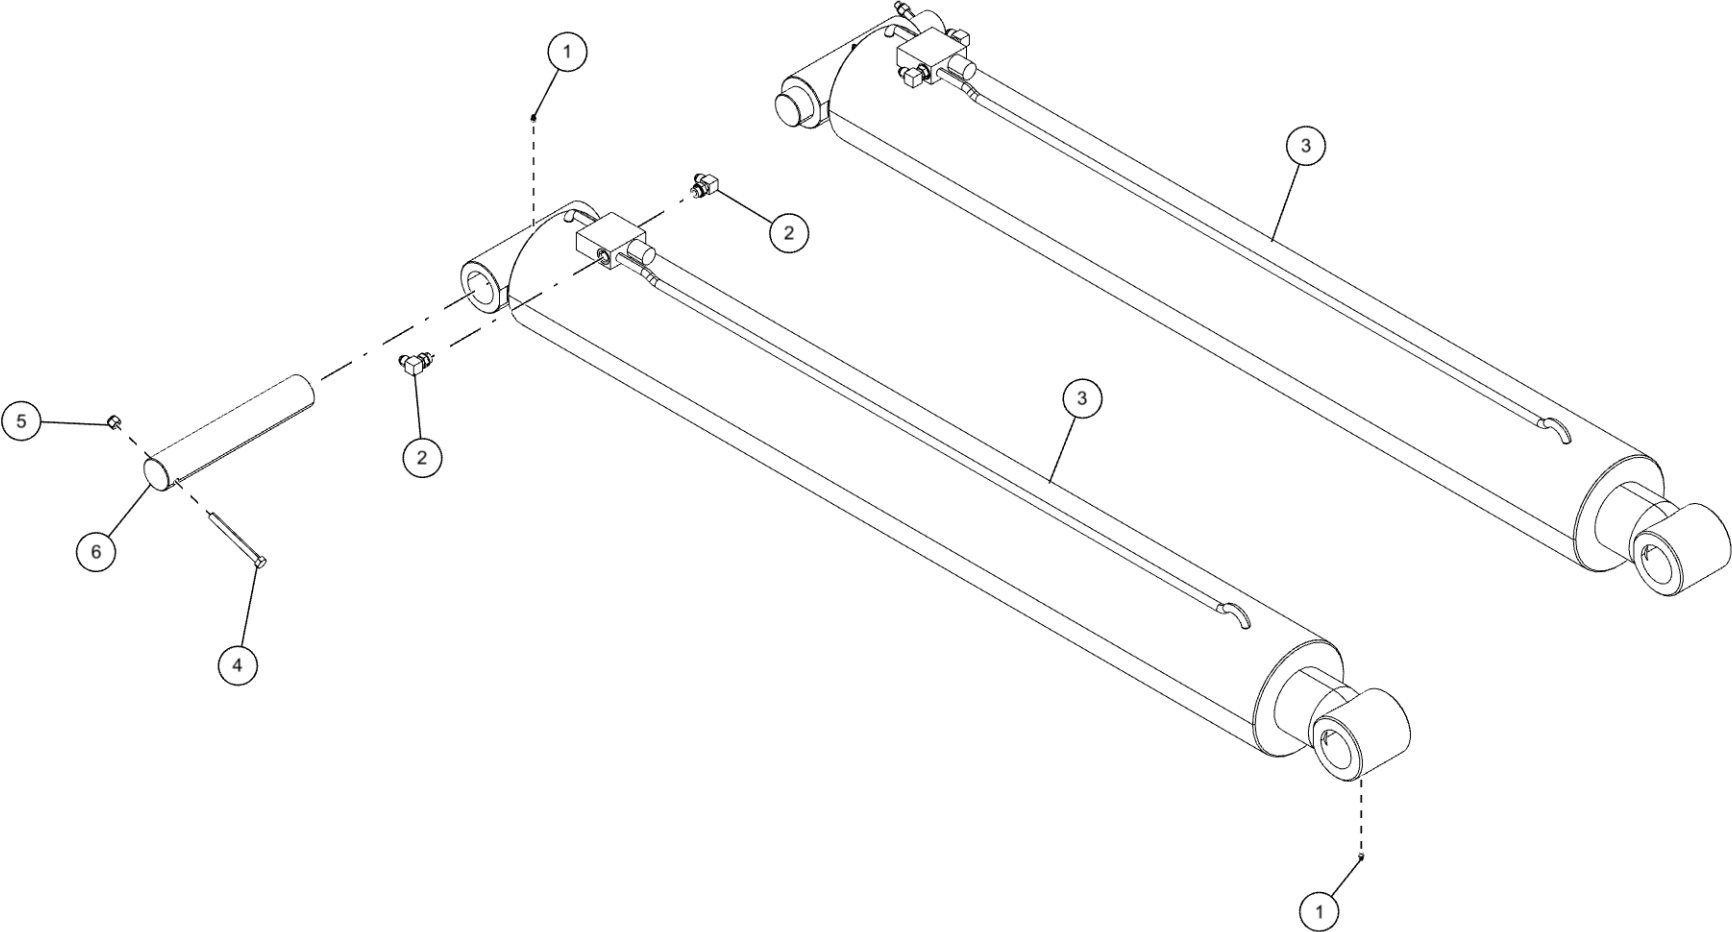

LIFT CYLINDERS - WRECKER FRAME (0911549)
Lift Cylinder Components

LIFT CYLINDERS - WRECKER FRAME (0911549) (cont'd)
Lift Cylinder Components (cont'd)

ITEM	PART NUMBER	DESCRIPTION	QTY
	0911549	LIFT CYL ASSY 1150	
1	0300113	GREASE FITTING, 1/4-28 STR	4
2	0301388	ELBOW, 8MJ-8MB90	4
3	0307629	CYLINDER - BOOM LIFT	2
4	0400206	SCREW, 1/2-13X5 HHC GR5	2
5	0400408	NUT, 1/2-13 LOK	2
6	0718495	SHAFT-LIFT CYL PIVOT (FRAME)	2