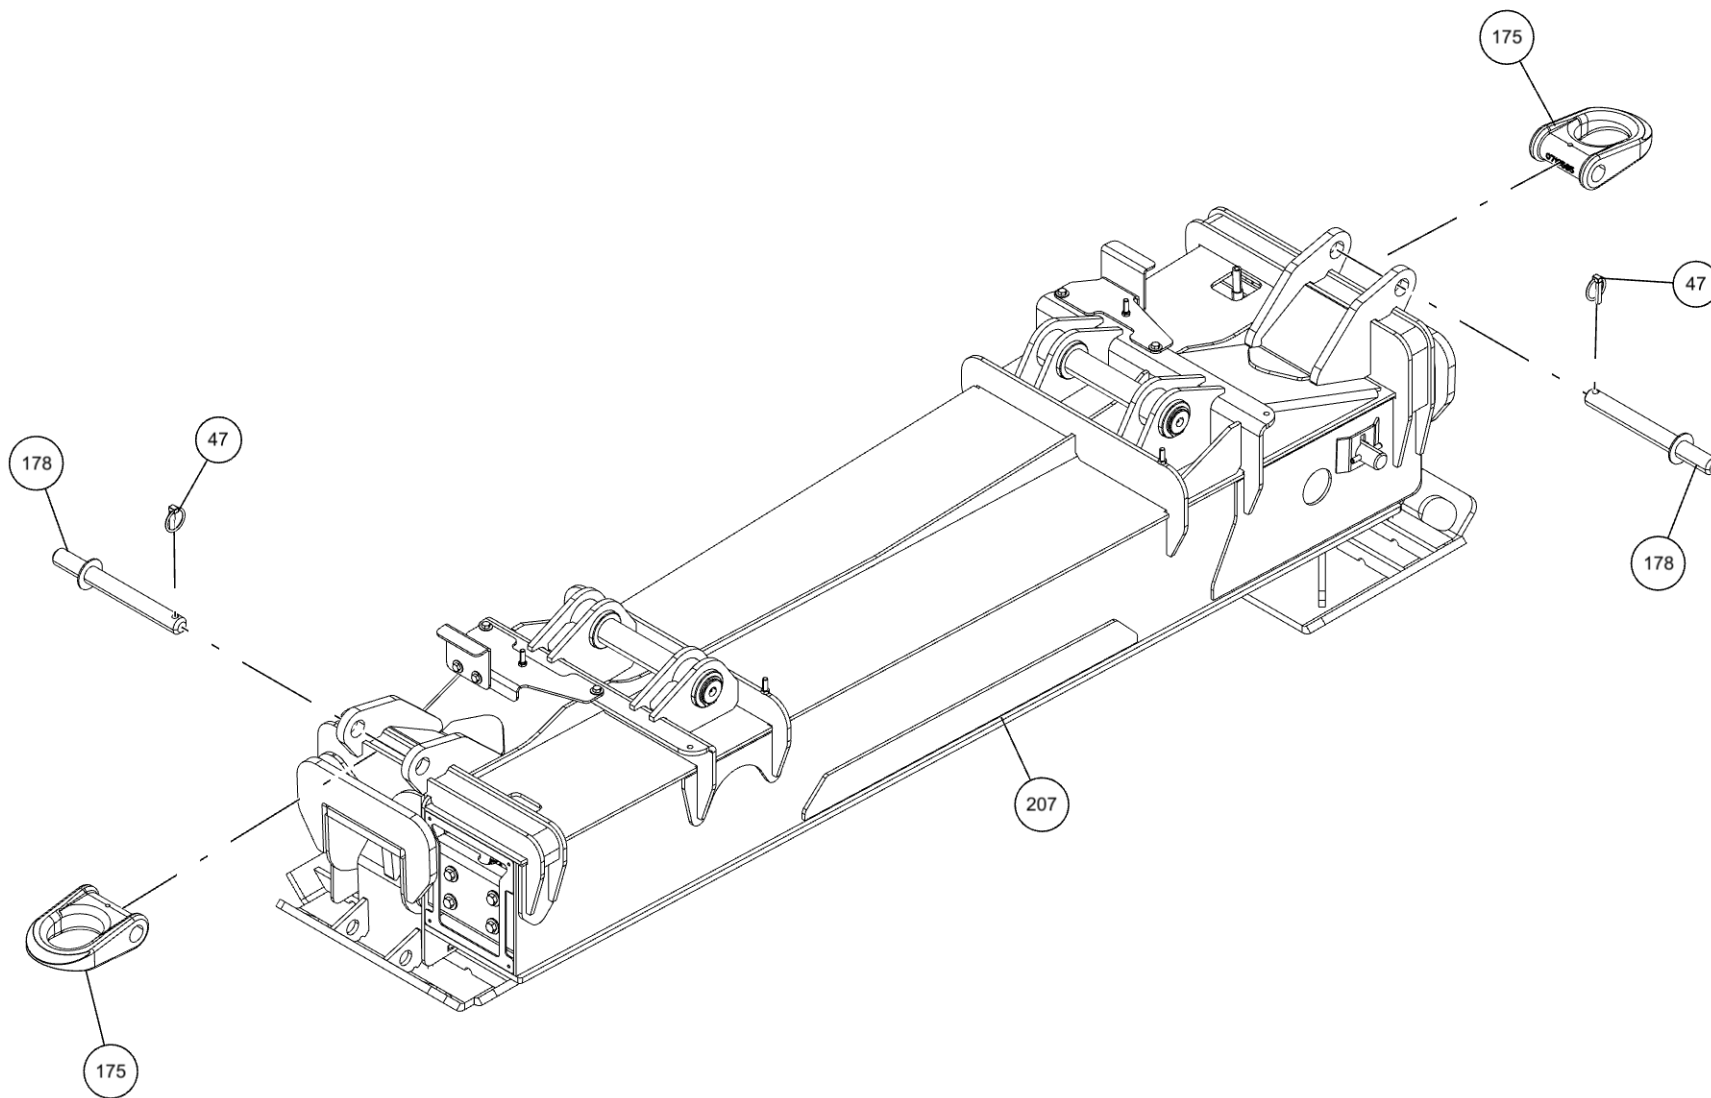

1150KB COACH LOW RIDER (09020592) (cont'd)

Front Outrigger D-Rings

1150KB COACH LOW RIDER (09020592) (cont'd)

Front Outrigger D-Rings (cont'd)

ITEM	PART NUMBER	DESCRIPTION	QTY
	09020592	1150KB_COACH_LR_22K_50K_DW	
1	03000012	HOSE HYD, 29" LONG	1
2	0300041	CONNECTOR, 8MJ-8MB	9
3	0300044	ADAPTER, 6MJ-8MB	6
4	0300052	ELBOW, 8MJ-10MB90	5
5	0300113	GREASE FITTING, 1/4-28 STR	7
6	0300229	FITTING, ELB 8MJ-8MP90	1
7	03003419	HOSE, HYD 132" LG	1
8	03003420	HOSE, HYD 60" LG	1
9	03003421	HOSE, HYD 18" LG	3
10	03003424	HOSE, HYD 138"	1
11	03003425	HOSE, HYD 90" LG	4
12	03003426	HOSE, HYD 45" LG	6
13	03003427	HOSE, HYD 192" LG	2
14	0300364	CLAMP-HOSE, 0.875"-2.75" 50"LBS	4
15	0300400	CONNECTOR, 12MJ-12MB	1
16	0300431	CONNECTOR, 16MJ-16MJ	1
17	0300558	HOSE, SUCTION 2"ID 100R4 (C4)	15 ft.
18	0300657	HOSE HYD, 46" LG	4
19	0300659	HOSE HYD, 45"	2
20	0300660	HOSE HYD, 120"	4
21	0300835	KNOB-BOOM (UP-DOWN)	1
22	0300837	KNOB-BOOM (IN-OUT)	1
23	0300865	FITTING, CONNECTOR 8MJ-8MJ	3
24	03008669	HOSE HYD 144" 16M3K W/16-16FJX EE	1
25	0301113	HOSE HYD, 82"	2
26	0301368	ADAPTER, 16MB-12MJ	1
27	0301372	FITTING, ST.CONN. 12FJ-8MJ	1
28	0301376	CONNECTOR 8 MJ - 10 MB	6
29	0301377	FITTING, TEE, 3/8" JIC	1
30	0301388	ELBOW, 8MJ-8MB90	14
31	0301422	FITTING, 6MJ-6MJ SMALL	5
32	0301427	HOSE HYD, 11" 5000 PSI	2
33	0301445	FITTING, EXTENDED	10
34	0301470	FITTING, 90ELB 6MJ-8MB90	13
35	0301471	HOSE, 30" 8FJK-8M3K-8FJX90	5
36	0301473	HOSE HYD, 18" LG	4
37	0301522	ADAPTER, 6MJ-6MB	30
38	0301577	1/4 OD PLASTIC AIRLINE, BLACK	69 ft.
39	03016142	TUBE, HYD ASSY SF TO O/R	4
40	0301619	TEE, 6MJ-6MJ-6MB BRANCH	1
41	0301620	ELBOW, 6MJ-6MB90	4
42	0301637	FITTING, FL - FLANGE	1
43	0301695	HOSE HYD, 91"	2
44	0301696	FITTING, ELB 90 DEG 6MJ-6FJX90	3
45	0301767	FITTING, HOSE BARB 1FJX	2
46	0301781	FITTING, SWV NUT RUN TEE	2
47	0301861	QUICK PIN, LINCH -B7932 PL 7/16	2
48	0301909	RECEPTACLE BOOT	1
49	0301946	FITTING, BLKHD CONNECT	3
50	0301948	HD 7 WAY TRAILER CONNECT	1
51	0301995	FITTING, ADAPTER STR	1
52	0301997	HOSE HYD, 18" 6FJX-6FJX -6M2T	1
53	0301998	HOSE HYD, 24" LG	2
54	0302052	TEE, 8MJ-8FJX-8MJ RUN	1
55	0302056	HOSE HYD, 183"	5
56	0302085	FITTING, 90 DEG ADPTR	3
57	0302170	FITTING, SWV 90 DEG BENT	2