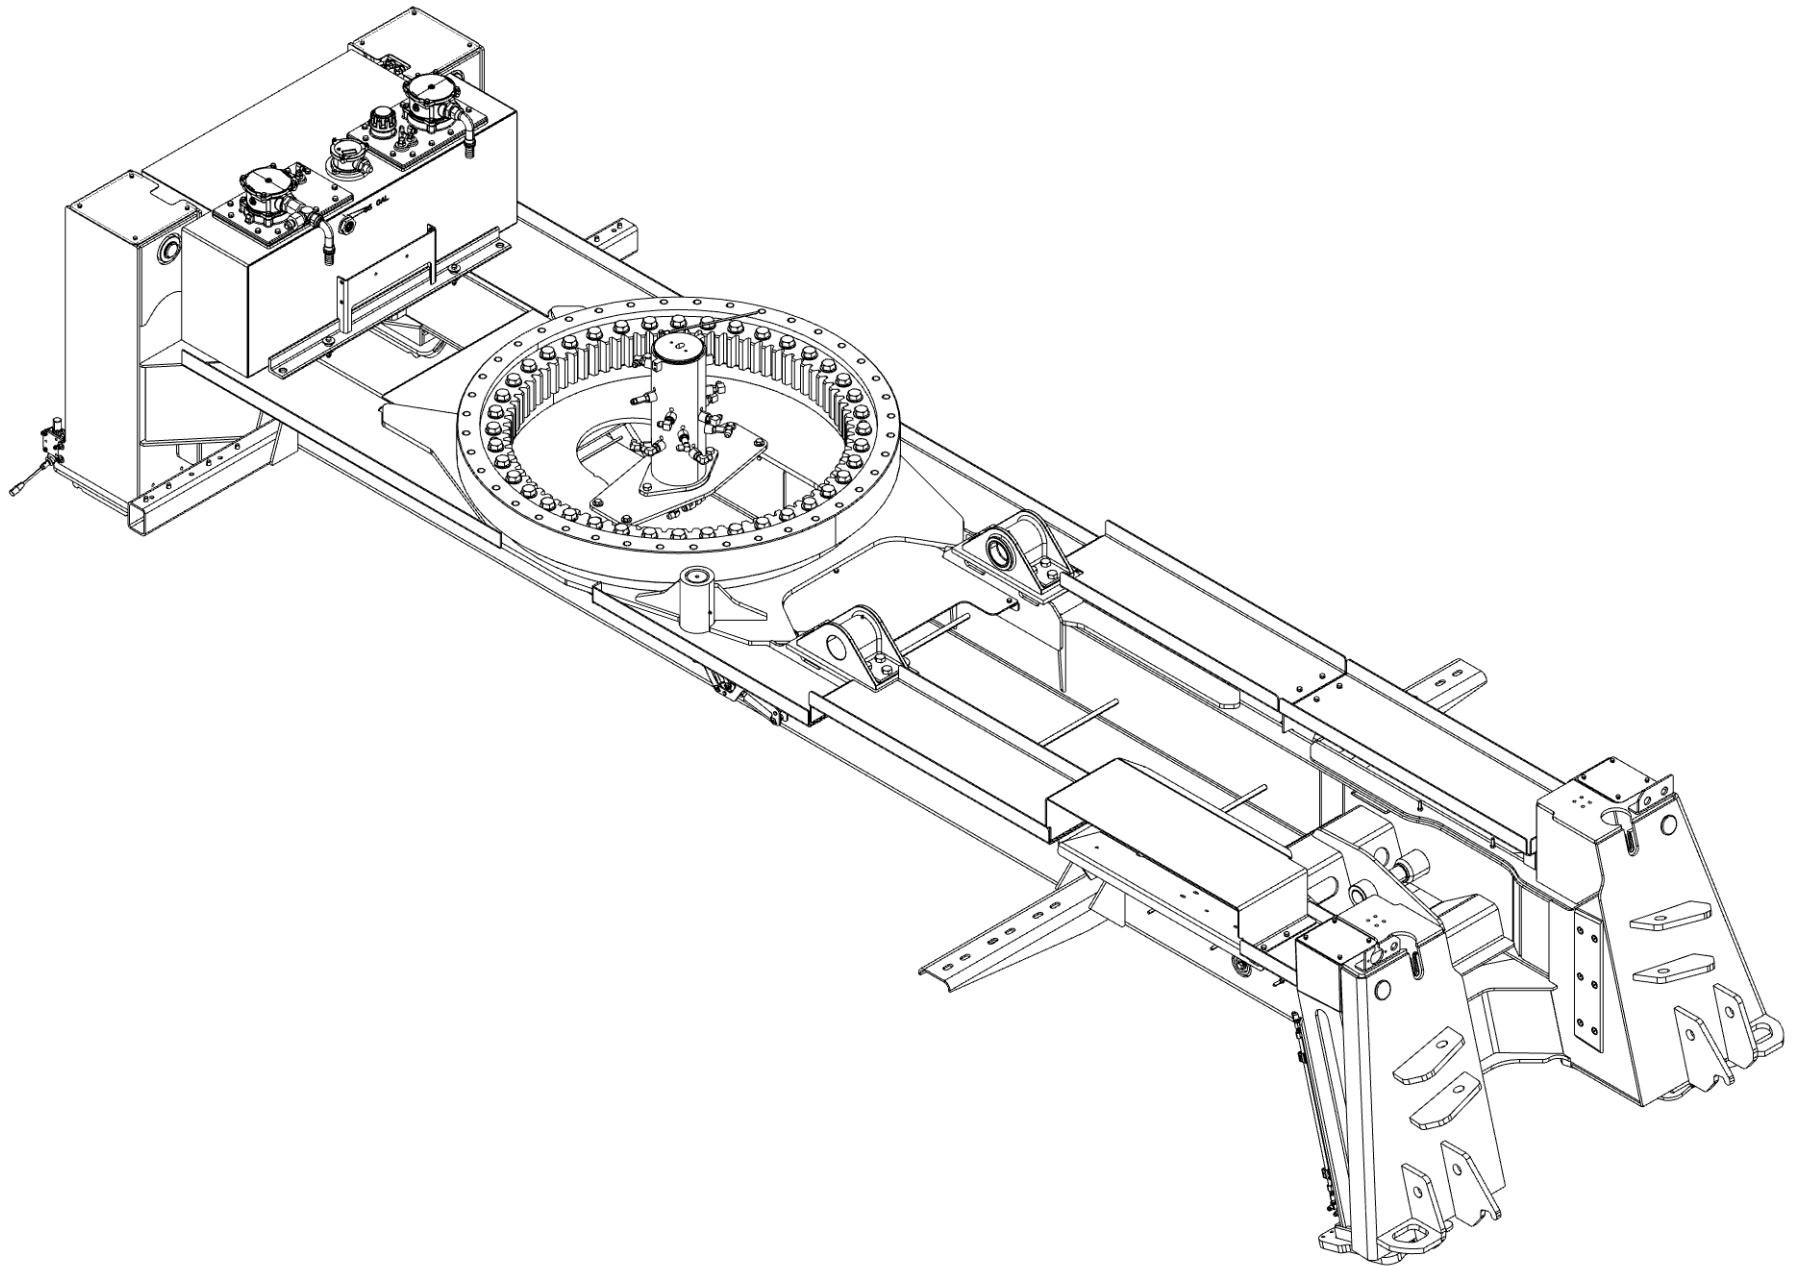

SUBFRAME ASSEMBLY (09001437)
Subframe

SUBFRAME ASSEMBLY (09001437) (cont'd)
Subframe (cont'd)

ITEM	PART NUMBER	DESCRIPTION	QTY
	09001437	SUBFRAME ASSEMBLY, KNEE BOOM	
1	0300113	GREASE FITTING, 1/4-28 STR	3
2	0300229	FITTING, ELB 8MJ-8MP90	4
3	0300329	SNAP RING, EXTERNAL 2	4
4	0301368	ADAPTER, 16MB-12MJ	1
5	0301470	FITTING, 90ELB 6MJ-8MB90	4
6	03015922	STAUFF CLAMP, 3/8 TWIN	4
7	03016142	TUBE, HYD ASSY SF TO O/R	4
8	0301696	FITTING, ELB 90 DEG 6MJ-6FJX90	3
9	0301781	FITTING, SWV NUT RUN TEE	2
10	0302170	FITTING, SWV 90 DEG BENT	2
11	0302538	BUSHING - U/L	2
12	0302575	FITTING-BULKHEAD RUN TEE	2
13	0302727	FITTING, HYD CONN	3
14	0310397	VALVE, DIVERTER WALVOIL	2
15	0310398	HANDLE, DIVERTER VALVE	2
16	0310432	FITTING - ADAPTER 16MJ-20MB	2
17	0310480	FITTING - BULKHEAD -6 UNION	4
18	0310637	PLUG, HOLE	2
19	0311467	FITT HYD 8FJ-6MJ	1
20	0311747	BEARING ROTATOR	1
21	0312575	BOOM PIVOT BRKT-MACHINED	2
22	0400066	SCREW, 1/4-20X3/4 HHC GR5	8
23	0400070	SCREW, 1/4-20X1 HHC GR5	8
24	0400109	SCREW, 5/16-18X1 HHC GR5	4
25	0400122	SCREW, 3/8-16X1-1/4 HHC GR5	6
26	0400132	SCREW, 3/8-16X1-1/2 HHC GR5	16
27	0400237	SCREW, 1/2-13X4 HHC GR5	2
28	0400286	SCREW, 3/4-10X2-3/4 HHC GR8	12
29	0400338	SCREW, 1-8X6-1/2 HHC GR8	40
30	0400367	NUT, 1/4-20 LOK	6
31	0400379	NUT, 5/16-18 SPR J	8
32	0400392	NUT, 3/8-16 LOK	6
33	0400408	NUT, 1/2-13 LOK	2
34	0400416	NUT, 1/2-13 LOK GR8	4
35	0400431	NUT, 3/4-10 LOK GR8	12
36	0400451	WASHER, 1/4	6
37	0400452	LKWASHER, 1/4	16

ITEM	PART NUMBER	DESCRIPTION	QTY
38	0400480	WASHER, 3/8	6
39	0400491	LKWASHER, 1/2	10
40	0400497	WASHER, 1/2 GR8	6
41	0400522	WASHER, 1-1/16X2X1/8 TH YZ	40
42	0400980	SCREW, 3/8-16X1 FHS	12
43	0402032	SCREW, 5/16-18X1 HHC SS	4
44	0402118	LKWASHER, 5/16 SS	8
45	0402121	LKWASHER, 3/8 SS	16
46	07002416	PIN, U/L LIFT CYLINDER BASE	2
47	07002417	COVER, LEFT CHAIN BOX	1
48	07002418	COVER, RIGHT CAHIN BOX	1
49	07002692	FLOOR SHEET, MID CENTER COVER	1
50	07002693	FLOOR SHEET, LEFT MID DECK	1
51	07002696	FLOOR SHEET, RIGHT MID DECK	1
52	07002697	FLOOR SHEET, LEFT REAR DECK	1
53	07002698	FLOOR SHEET, RIGHT REAR DECK	1
54	07002699	CHANNEL, VALVE COVER	1
55	07008501	PLATE, FRONT HYD COVER	1
56	07030626	PLATE - SPACER	4
57	0714581	PLATE, BOLTING	4
58	0722002	PLATE - REAR O/R COVER	2
59	0722169	PIN - O/R CYLINDER BASE	2
60	0722171	PLATE - OUTRIGGER COVER	2
61	0722173	PLATE - VALVE MOUNTING	2
62	0722381	ANGLE - BULKHEAD	2
63	0724476	PAD - NYLATRON - BBOM GUIDE	2
64	0725476	PLATE HYD SWIVEL MTG	1
65	08001031	SUBFRAME WELDMENT	1
66	0908432	ROTATOR PINLOCK ASSY	1
67	0910575	FRONT O/R VERTICAL INNER ASSY	2
68	0911857	TANK ASSY	1
69	0911877	KIT, SWIVEL PKG HYD ROTARY	1
70	26687634	THRUST WASHER	2
71	9041010	1/4 NC X 2 1/4 HHCS GR8	6
72	9041402	1/2 NC X 1 1/4 HHCS PLT GR8	10
73	9041406	1/2 NC X 2 1/2 HHCS PL GR8	4
74	FC41	FITTING-90DEG BLKHD ELB W/ NUT	8
75	HA293	FITTING-ADPTR SWV RUN	1