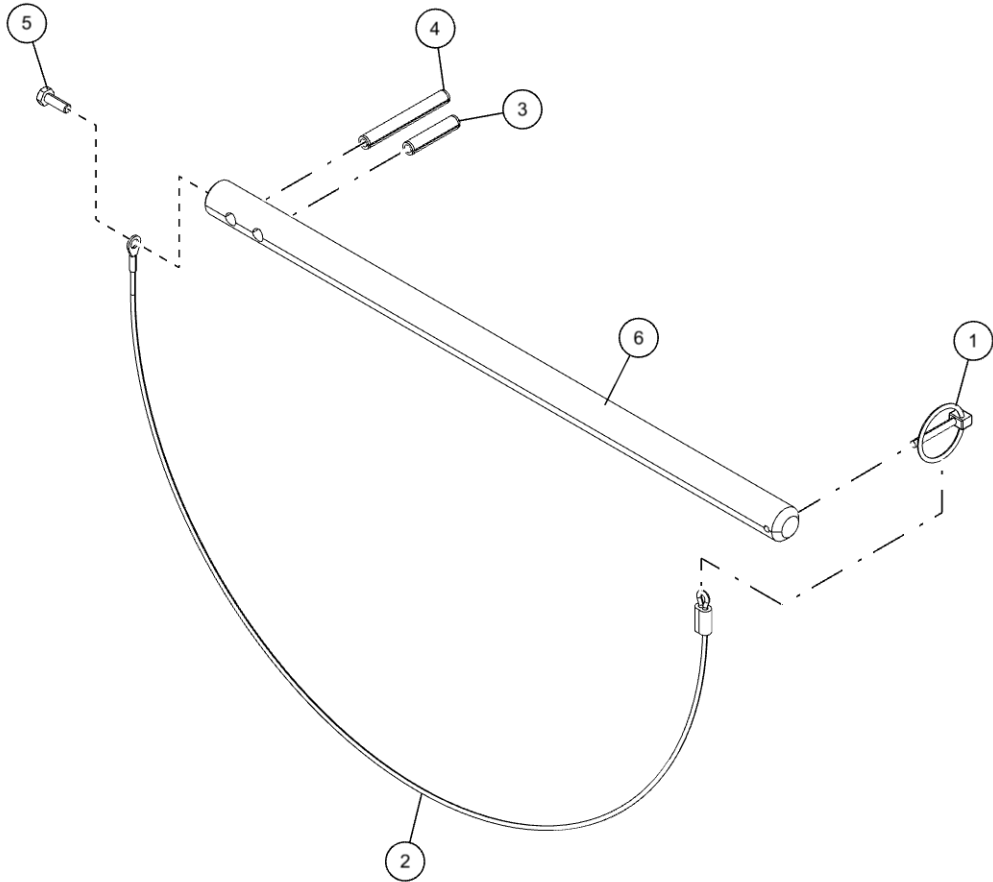

SPADE LOCK PIN (0911123)
Lock Pin Components

SPADE LOCK PIN (0911123) (cont'd)
Lock Pin Components (cont'd)

ITEM	PART NUMBER	DESCRIPTION	QTY
1	0911123	PIN ASSY - SPADE LOCK	
1	0302474	PIN, LINCH 3/16	1
2	0312703	CABLE, PIN RETAINER (LONG)	1
3	0400564	PIN, 3/8X1-3/4 SPR	1
4	0400568	PIN, 3/8X3 SPR	1
5	0402020	SCREW, 1/4-20X3/4 HHC SS	1
6	0724633	PIN LOCK SPADE	1