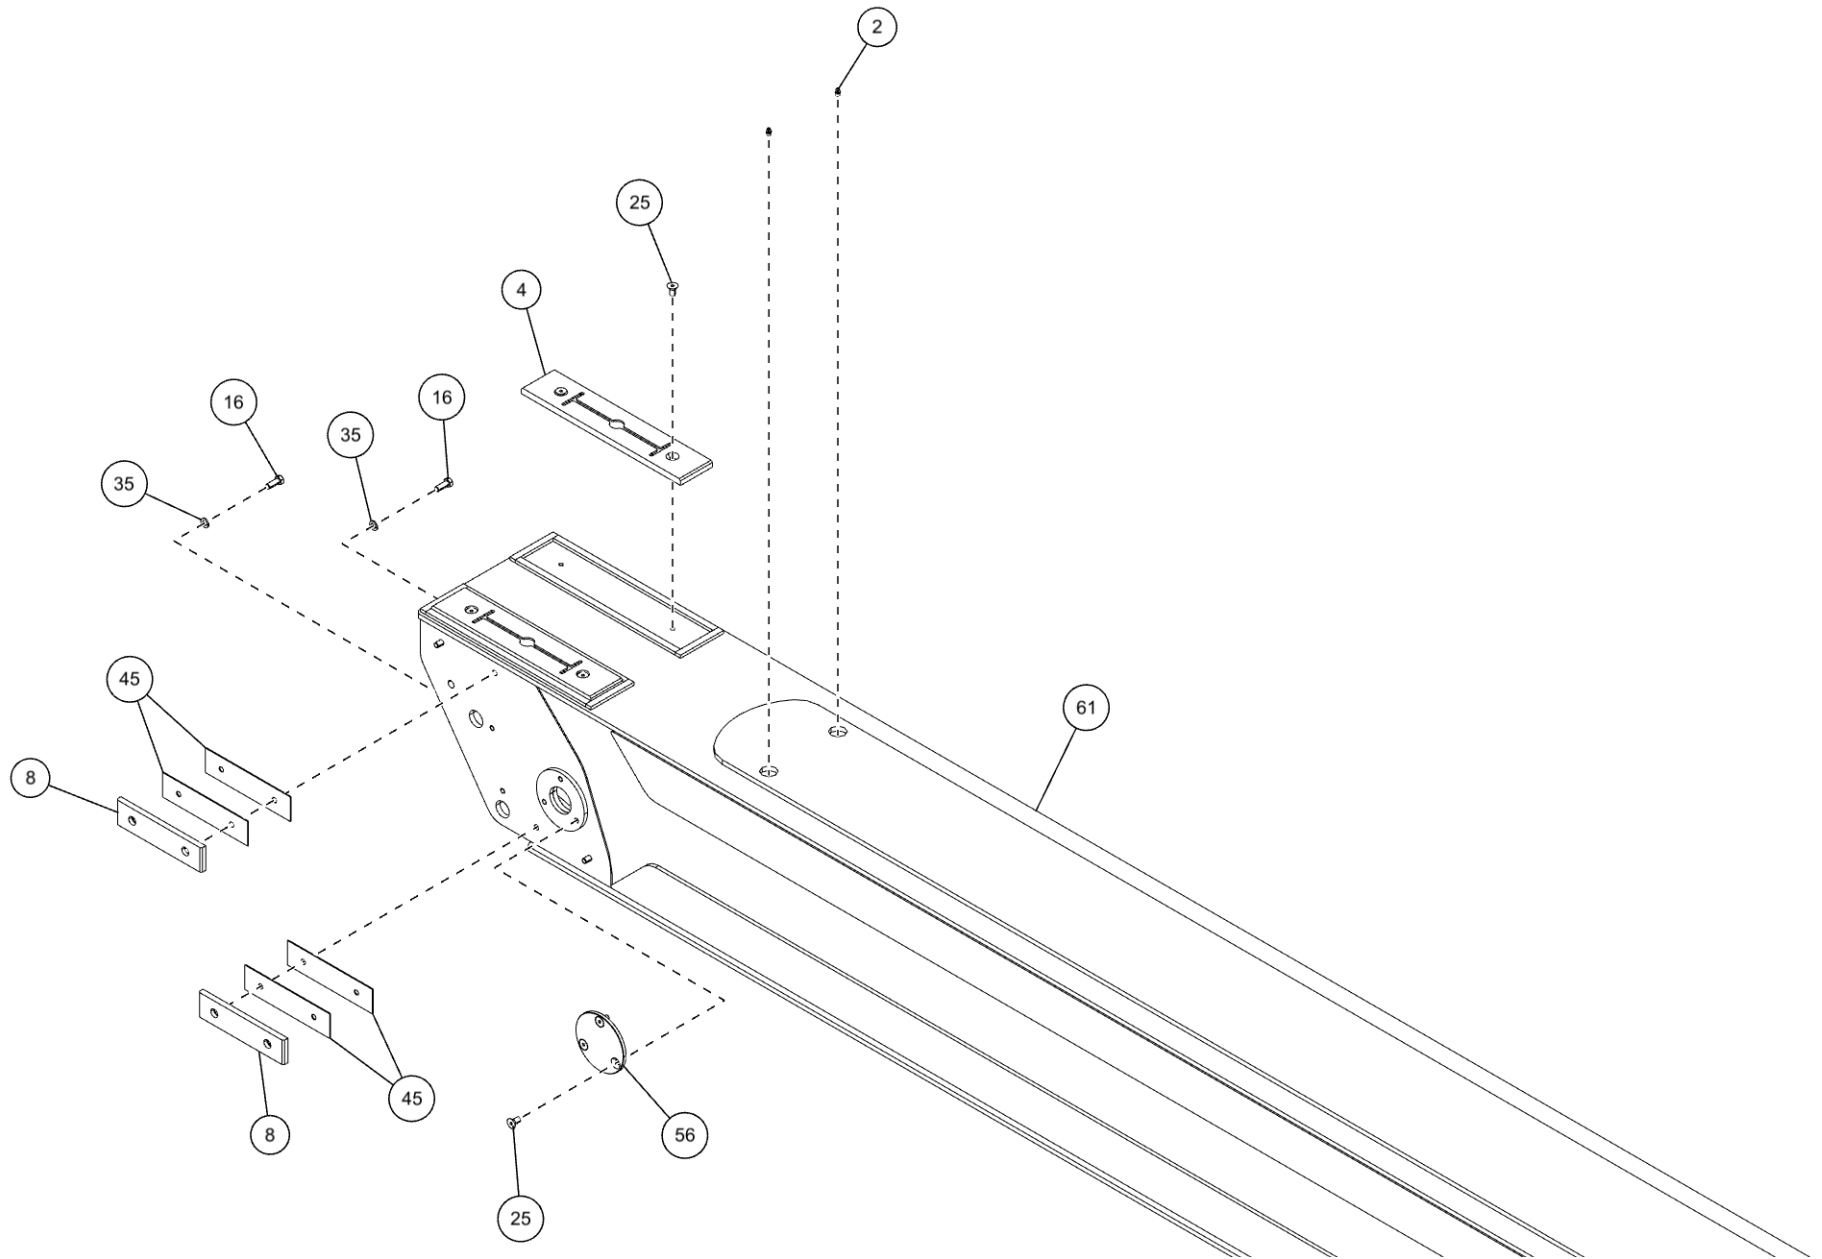

RECOVERY BOOM ASSEMBLY (0911449) (cont'd)

Second Stage Slide Pads

RECOVERY BOOM ASSEMBLY (0911449) (cont'd)
Second Stage Slide Pads (cont'd)

ITEM	PART NUMBER	DESCRIPTION	QTY
	0911449	1150 BOOM ASSY	
1	0300110	SNAP RING, 1" 5100-100	2
2	0300113	GREASE FITTING, 1/4-28 STR	14
3	0301397	GREASE FITTING, 1/4-28 90	2
4	03015082	SLIDE PAD UPR WILDWOOD	4
5	0301895	GREASE FITTING, 1/8 STR PTF	6
6	0301923	SLIDE PAD-BOOM-BOTTOM	2
7	0301924	SLIDE PAD-BOOM-SIDE	4
8	0303892	SLIDE PAD-BOOM-SIDE	8
9	0305023	SNAP RING 5100-0225PP	2
10	0306825	SLIDE PAD - 3/4 x 1 x 4	4
11	0307234	PAD - SLIDE	2
12	0311665_1150	0311665_1150.ASM	2
13	0400066	SCREW, 1/4-20X3/4 HHC GR5	4
14	0400121	SCREW, 3/8-16X3/4 HHC GR5	12
15	0400122	SCREW, 3/8-16X1-1/4 HHC GR5	4
16	0400126	SCREW, 3/8-16X1 HHC GR5	8
17	0400132	SCREW, 3/8-16X1-1/2 HHC GR5	4
18	0400133	SCREW, 3/8-16X3 HHC GR5	2
19	0400141	SCREW, 3/8-16X7/8 HHC GR5	8
20	0400157	SCREW, 3/8-16X1-3/4 HHC GR5	1
21	0400177	SCREW, 1/2-13X1-1/4 HHC GR5	4
22	0400186	SCREW, 1/2-13X3-1/2 HHC GR5	2
23	0400248	SCREW, 5/8-11X1 HHC GR8	4
24	0400262	SCREW, 5/8-11X2-1/2 HHC GR8	2
25	0400349	SCREW, 3/8-16X3/4 FHS BO	18
26	0400392	NUT, 3/8-16 LOK	6
27	0400398	NUT, 3/8-16 LOK JAM	1
28	0400408	NUT, 1/2-13 LOK	6
29	0400426	NUT, 5/8-11 LOK GR8	2
30	0400451	WASHER, 1/4	4
31	0400452	LKWASHER, 1/4	4
32	0400471	NUT, 7/8-14 HEX GR8	2
33	0400472	NUT, 7/8-14 JAM GR8	2
34	0400473	WASHER, 7/8 PL GR8	2
35	0400482	LKWASHER, 3/8	32
36	0400483	LKWASHER, 3/8 CET	4
37	0400491	LKWASHER, 1/2	24
38	0400501	WASHER, 1-1/4 SAE PL	6
39	0400503	WASHER, 5/8 GR8	2
40	0400508	LKWASHER, 5/8	8
41	0400564	PIN, 3/8X1-3/4 SPR	6
42	0400930	NUT, 1-1/2X12 HEX GR8	2
43	0400931	NUT, 1-1/2X12 HEX JAM GR8	2
44	0400935	WASHER, 1-1/12 SAE	2
45	0703734	SHIM, SIDE PLATE OUTER BOOM	18

ITEM	PART NUMBER	DESCRIPTION	QTY
46	0703740	SHAFT, EXTEND CYL	1
47	0706042	WING, CABLE LONG 1040&1040B	3
48	0706043	WING, CABLE MED 1040&1040B	1
49	0710638	PIN, D-RING	2
50	0717262	SHIM - SLIDE PAD	12
51	0718466	PLATE - SLIDE PAD SUPPORT	4
52	0719585	D-RING, TOWING	6
53	0725173	PIN DRING	1
54	0725176	SPACER TOP	4
55	0725177	PIN RETRACT CABLE	2
56	0726100	PLATE	2
57	0806752	SHAFT-RETRACT SHEAVE WELD'T	4
58	0806922	LIFT CYL PIVOT ROD END WLDT	2
59	0807844	CABLE TIEBACK WELDMENT	2
60	0810167	OUTER BOOM WLDT 1150	1
61	0810168	SECOND STAGE BOOM WLDT 1150	1
62	0810169	THIRD STAGE BOOM WLDT 1150	1
63	0906537	SWIVEL - BOOM ASSEMBLY	2
64	0908118	SHEAVE ASSY 5" DIA	4
65	0910707	SIDE D-RING PARTS 1060S/1075S	2
66	0911450	EXTEND SYSTEM	1
67	9041402	1/2 NC X 1 1/4 HHCS PLT GR8	24
68	9043950	5/8 NC X 1 1/2 HHCS PL GR 8	4
69	9048800	5/8 WELDLESS CHAIN LINK	2
70	945030007	CABLE TIE BACK SPRING-1	2
71	GA0215	PIN-"D" RING	1