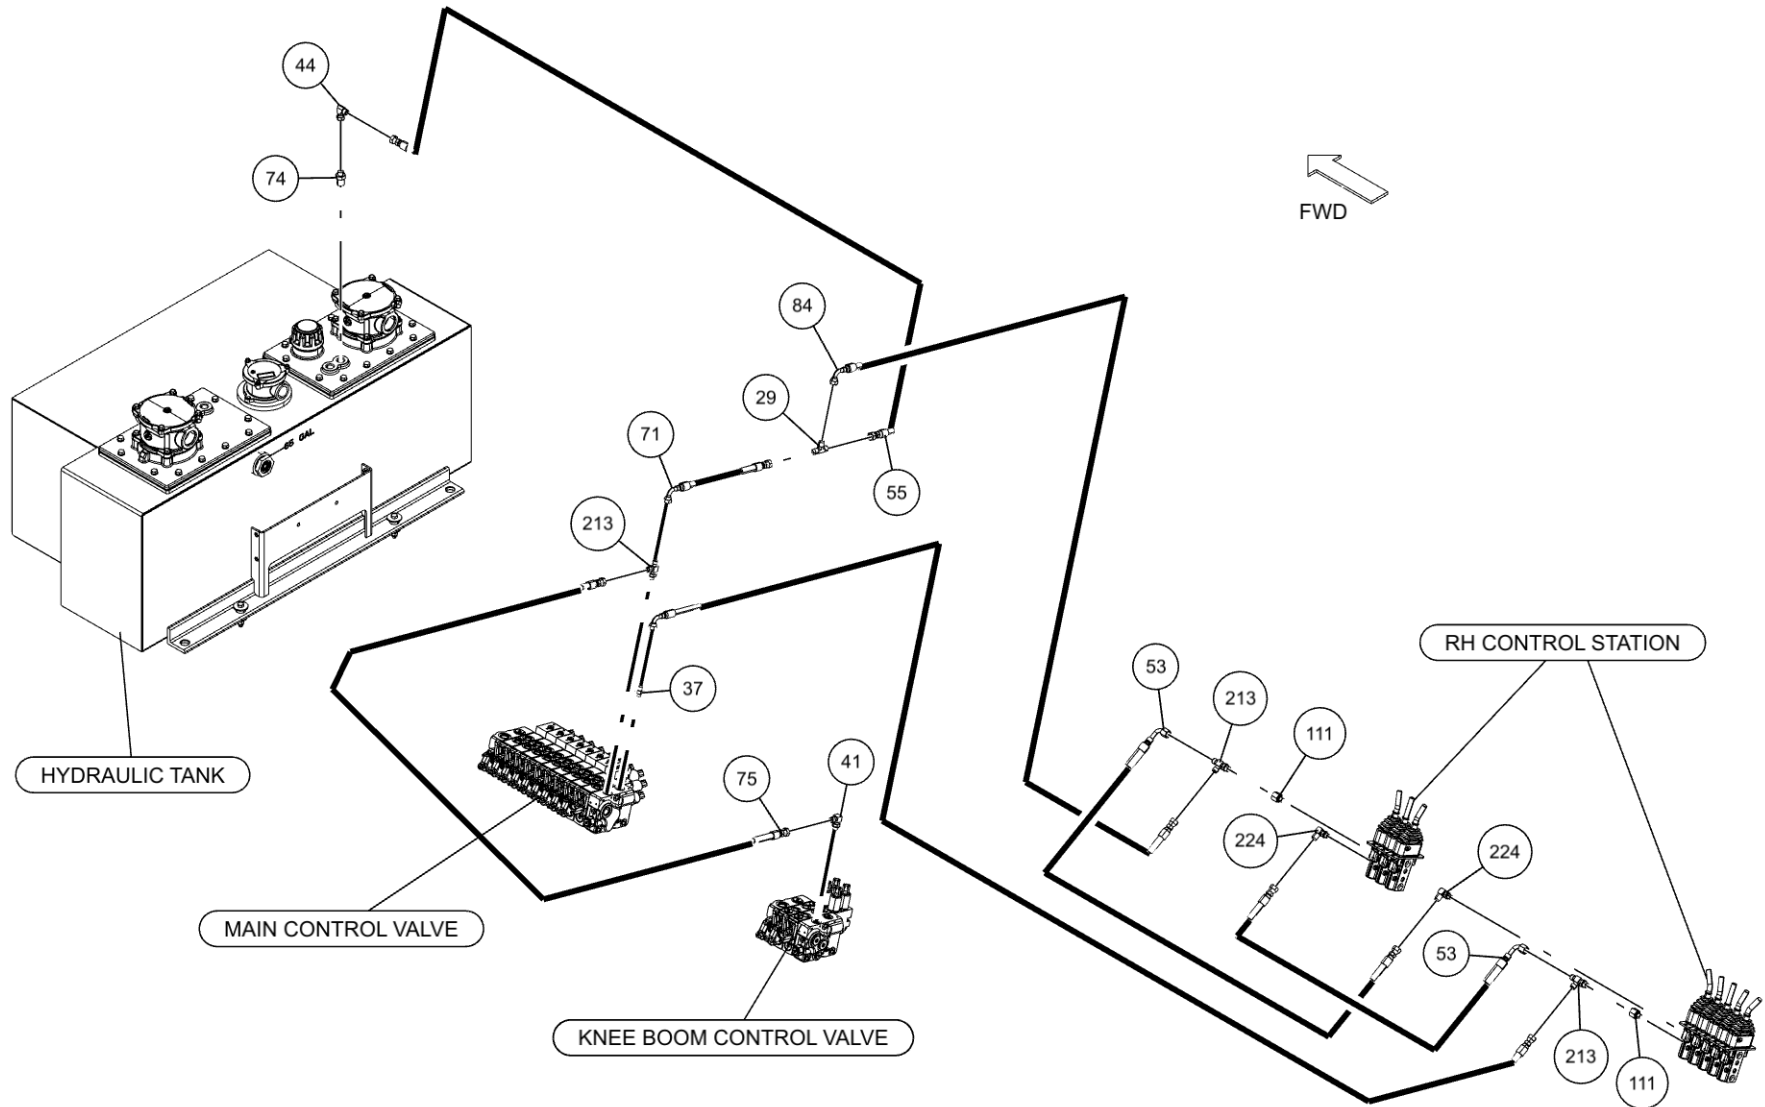

1150KB COACH LOW RIDER (09020592) (cont'd) Right Hand Control Station Pressure & Return Hoses

1150KB COACH LOW RIDER (09020592) (cont'd)
Right Hand Control Station Pressure & Return Hoses (cont'd)

ITEM	PART NUMBER	DESCRIPTION	QTY
	09020592	1150KB_COACH_LR_22K_50K_DW	
1	03000012	HOSE HYD, 29" LONG	1
2	0300041	CONNECTOR, 8MJ-8MB	9
3	0300044	ADAPTER, 6MJ-8MB	6
4	0300052	ELBOW, 8MJ-10MB90	5
5	0300113	GREASE FITTING, 1/4-28 STR	7
6	0300229	FITTING, ELB 8MJ-8MP90	1
7	03003419	HOSE, HYD 132" LG	1
8	03003420	HOSE, HYD 60" LG	1
9	03003421	HOSE, HYD 18" LG	3
10	03003424	HOSE, HYD 138"	1
11	03003425	HOSE, HYD 90" LG	4
12	03003426	HOSE, HYD 45" LG	6
13	03003427	HOSE, HYD 192" LG	2
14	0300364	CLAMP-HOSE, 0.875"-2.75" 50"LBS	4
15	0300400	CONNECTOR, 12MJ-12MB	1
16	0300431	CONNECTOR, 16MJ-16MJ	1
17	0300558	HOSE, SUCTION 2"ID 100R4 (C4)	15 ft.
18	0300657	HOSE HYD, 46" LG	4
19	0300659	HOSE HYD, 45"	2
20	0300660	HOSE HYD, 120"	4
21	0300835	KNOB-BOOM (UP-DOWN)	1
22	0300837	KNOB-BOOM (IN-OUT)	1
23	0300865	FITTING, CONNECTOR 8MJ-8MJ	3
24	03008669	HOSE HYD 144" 16M3K W/16-16FJX EE	1
25	0301113	HOSE HYD, 82"	2
26	0301368	ADAPTER, 16MB-12MJ	1
27	0301372	FITTING, ST.CONN. 12FJ-8MJ	1
28	0301376	CONNECTOR 8 MJ - 10 MB	6
29	0301377	FITTING, TEE, 3/8" JIC	1
30	0301388	ELBOW, 8MJ-8MB90	14
31	0301422	FITTING, 6MJ-6MJ SMALL	5
32	0301427	HOSE HYD, 11" 5000 PSI	2
33	0301445	FITTING, EXTENDED	10
34	0301470	FITTING, 90ELB 6MJ-8MB90	13
35	0301471	HOSE, 30" 8FJK-8M3K-8FJX90	5
36	0301473	HOSE HYD, 18" LG	4
37	0301522	ADAPTER, 6MJ-6MB	30
38	0301577	1/4 OD PLASTIC AIRLINE, BLACK	69 ft.
39	03016142	TUBE, HYD ASSY SF TO O/R	4
40	0301619	TEE, 6MJ-6MJ-6MB BRANCH	1
41	0301620	ELBOW, 6MJ-6MB90	4
42	0301637	FITTING, FL - FLANGE	1
43	0301695	HOSE HYD, 91"	2
44	0301696	FITTING, ELB 90 DEG 6MJ-6FJX90	3
45	0301767	FITTING, HOSE BARB 1FJX	2
46	0301781	FITTING, SWV NUT RUN TEE	2
47	0301861	QUICK PIN, LINCH -B7932 PL 7/16	2
48	0301909	RECEPTACLE BOOT	1
49	0301946	FITTING, BLKHD CONNECT	3
50	0301948	HD 7 WAY TRAILER CONNECT	1
51	0301995	FITTING, ADAPTER STR	1
52	0301997	HOSE HYD, 18" 6FJX-6FJX -6M2T	1
53	0301998	HOSE HYD, 24" LG	2
54	0302052	TEE, 8MJ-8FJX-8MJ RUN	1
55	0302056	HOSE HYD, 183"	5
56	0302085	FITTING, 90 DEG ADPTR	3
57	0302170	FITTING, SWV 90 DEG BENT	2