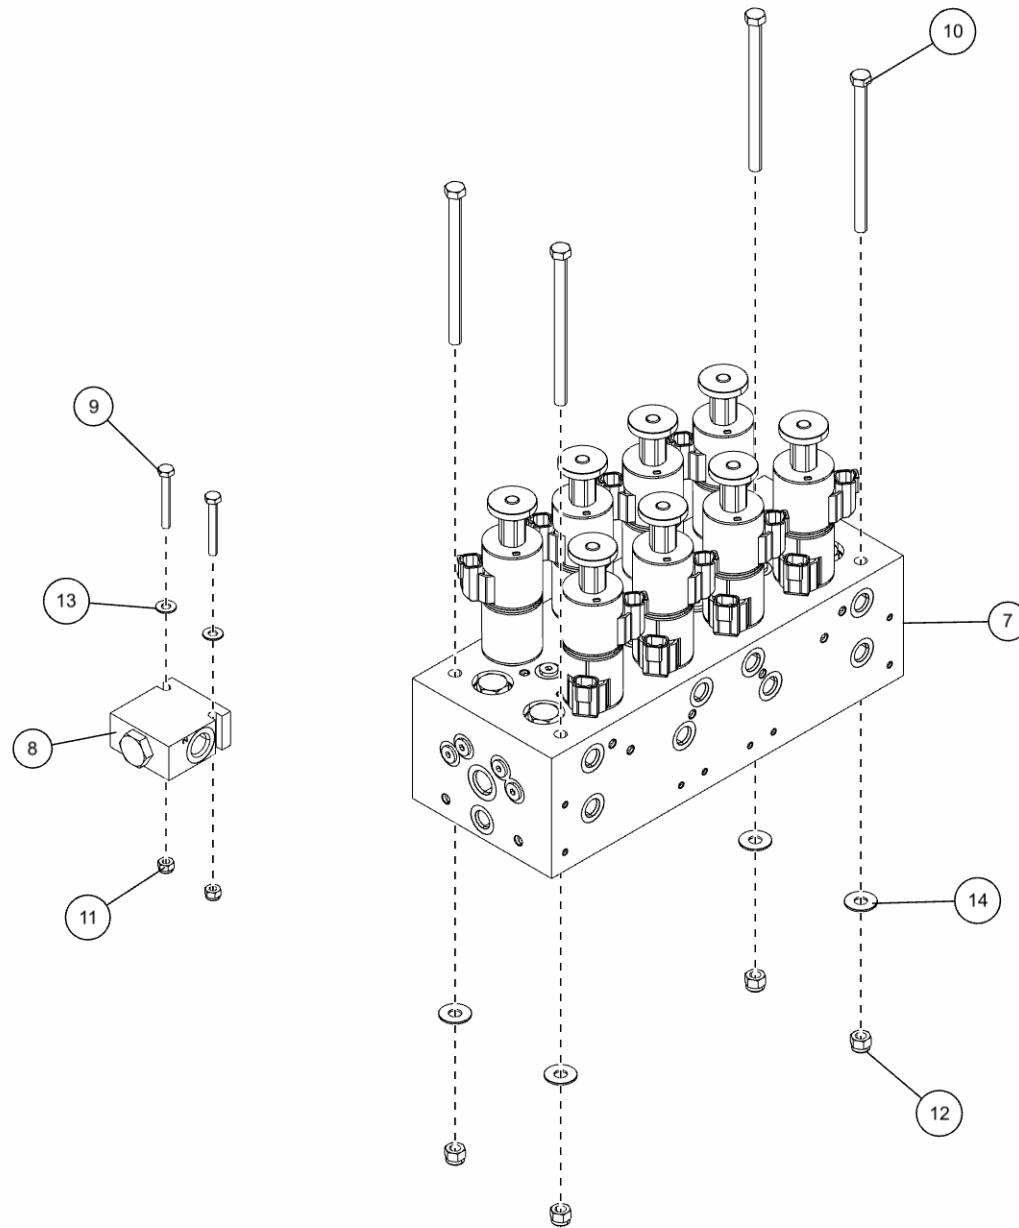

OUTRIGGER HYDRAULIC VALVE (0911316) (cont'd)

Outrigger Valve Mounting Hardware

OUTRIGGER HYDRAULIC VALVE (0911316) (cont'd)
Outrigger Valve Mounting Hardware (cont'd)

ITEM	PART NUMBER	DESCRIPTION	QTY
	0911316	OUTRIGGER CONTROL VALVE KIT-WV	
1	0300044	ADAPTER, 6MJ-8MB	3
2	0301388	ELBOW, 8MJ-8MB90	1
3	0301522	ADAPTER, 6MJ-6MB	10
4	0302085	FITTING, 90 DEG ADPTR	1
5	0302510	ADAPTER, 6MJ-6MBL	1
6	0306633	FITTING, 8MB-10FB	1
7	0310358	VALVE,SOLENOID 12V OUTRIG CTRL	1
8	0310406	VALVE, SHUTTLE LS10-30-8T-N	1
9	0400078	SCREW, 1/4-20X2 HHC GR5	2
10	0400143	SCREW, 3/8-16X5-1/2 HHC GR5	4
11	0400367	NUT, 1/4-20 LOK	2
12	0400392	NUT, 3/8-16 LOK	4
13	0400451	WASHER, 1/4	2
14	0400480	WASHER, 3/8	4
15	9012594	FITT,HYD RUN TEE, 6MJx6MBx6MJ	2