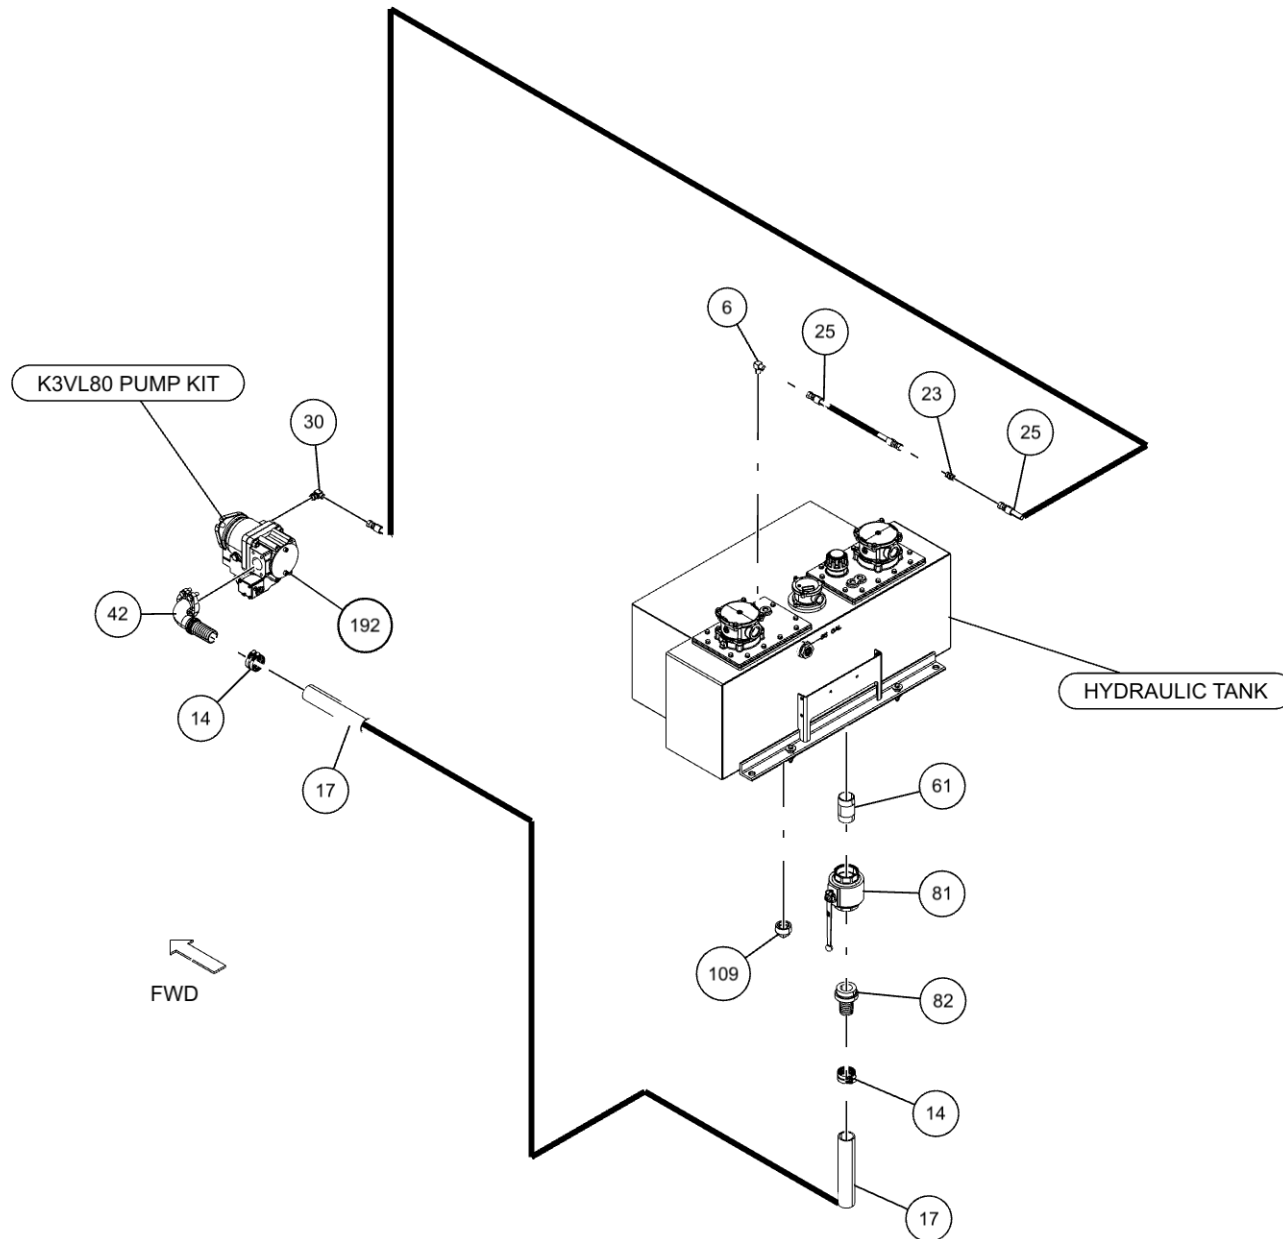

1150KB COACH LOW RIDER (09020592) (cont'd)

Hydraulic Pump Drain Hoses

1150KB COACH LOW RIDER (09020592) (cont'd)

Hydraulic Pump Drain Hoses (cont'd)

ITEM	PART NUMBER	DESCRIPTION	QTY
	09020592	1150KB_COACH_LR_22K_50K_DW	
1	03000012	HOSE HYD, 29" LONG	1
2	0300041	CONNECTOR, 8MJ-8MB	9
3	0300044	ADAPTER, 6MJ-8MB	6
4	0300052	ELBOW, 8MJ-10MB90	5
5	0300113	GREASE FITTING, 1/4-28 STR	7
6	0300229	FITTING, ELB 8MJ-8MP90	1
7	03003419	HOSE, HYD 132" LG	1
8	03003420	HOSE, HYD 60" LG	1
9	03003421	HOSE, HYD 18" LG	3
10	03003424	HOSE, HYD 138"	1
11	03003425	HOSE, HYD 90" LG	4
12	03003426	HOSE, HYD 45" LG	6
13	03003427	HOSE, HYD 192" LG	2
14	0300364	CLAMP-HOSE, 0.875"-2.75" 50"LBS	4
15	0300400	CONNECTOR, 12MJ-12MB	1
16	0300431	CONNECTOR, 16MJ-16MJ	1
17	0300558	HOSE, SUCTION 2"ID 100R4 (C4)	15 ft.
18	0300657	HOSE HYD, 46" LG	4
19	0300659	HOSE HYD, 45"	2
20	0300660	HOSE HYD, 120"	4
21	0300835	KNOB-BOOM (UP-DOWN)	1
22	0300837	KNOB-BOOM (IN-OUT)	1
23	0300865	FITTING, CONNECTOR 8MJ-8MJ	3
24	03008669	HOSE HYD 144" 16M3K W/16-16FJX EE	1
25	0301113	HOSE HYD, 82"	2
26	0301368	ADAPTER, 16MB-12MJ	1
27	0301372	FITTING, ST.CONN. 12FJ-8MJ	1
28	0301376	CONNECTOR 8 MJ - 10 MB	6
29	0301377	FITTING, TEE, 3/8" JIC	1
30	0301388	ELBOW, 8MJ-8MB90	14
31	0301422	FITTING, 6MJ-6MJ SMALL	5
32	0301427	HOSE HYD, 11" 5000 PSI	2
33	0301445	FITTING, EXTENDED	10
34	0301470	FITTING, 90ELB 6MJ-8MB90	13
35	0301471	HOSE, 30" 8FJK-8M3K-8FJX90	5
36	0301473	HOSE HYD, 18" LG	4
37	0301522	ADAPTER, 6MJ-6MB	30
38	0301577	1/4 OD PLASTIC AIRLINE, BLACK	69 ft.
39	03016142	TUBE, HYD ASSY SF TO O/R	4
40	0301619	TEE, 6MJ-6MJ-6MB BRANCH	1
41	0301620	ELBOW, 6MJ-6MB90	4
42	0301637	FITTING, FL - FLANGE	1
43	0301695	HOSE HYD, 91"	2
44	0301696	FITTING, ELB 90 DEG 6MJ-6FJX90	3
45	0301767	FITTING, HOSE BARB 1FJX	2
46	0301781	FITTING, SWV NUT RUN TEE	2
47	0301861	QUICK PIN, LINCH -B7932 PL 7/16	2
48	0301909	RECEPTACLE BOOT	1
49	0301946	FITTING, BLKHD CONNECT	3
50	0301948	HD 7 WAY TRAILER CONNECT	1
51	0301995	FITTING, ADAPTER STR	1
52	0301997	HOSE HYD, 18" 6FJX-6FJX -6M2T	1
53	0301998	HOSE HYD, 24" LG	2
54	0302052	TEE, 8MJ-8FJX-8MJ RUN	1
55	0302056	HOSE HYD, 183"	5
56	0302085	FITTING, 90 DEG ADPTR	3
57	0302170	FITTING, SWV 90 DEG BENT	2