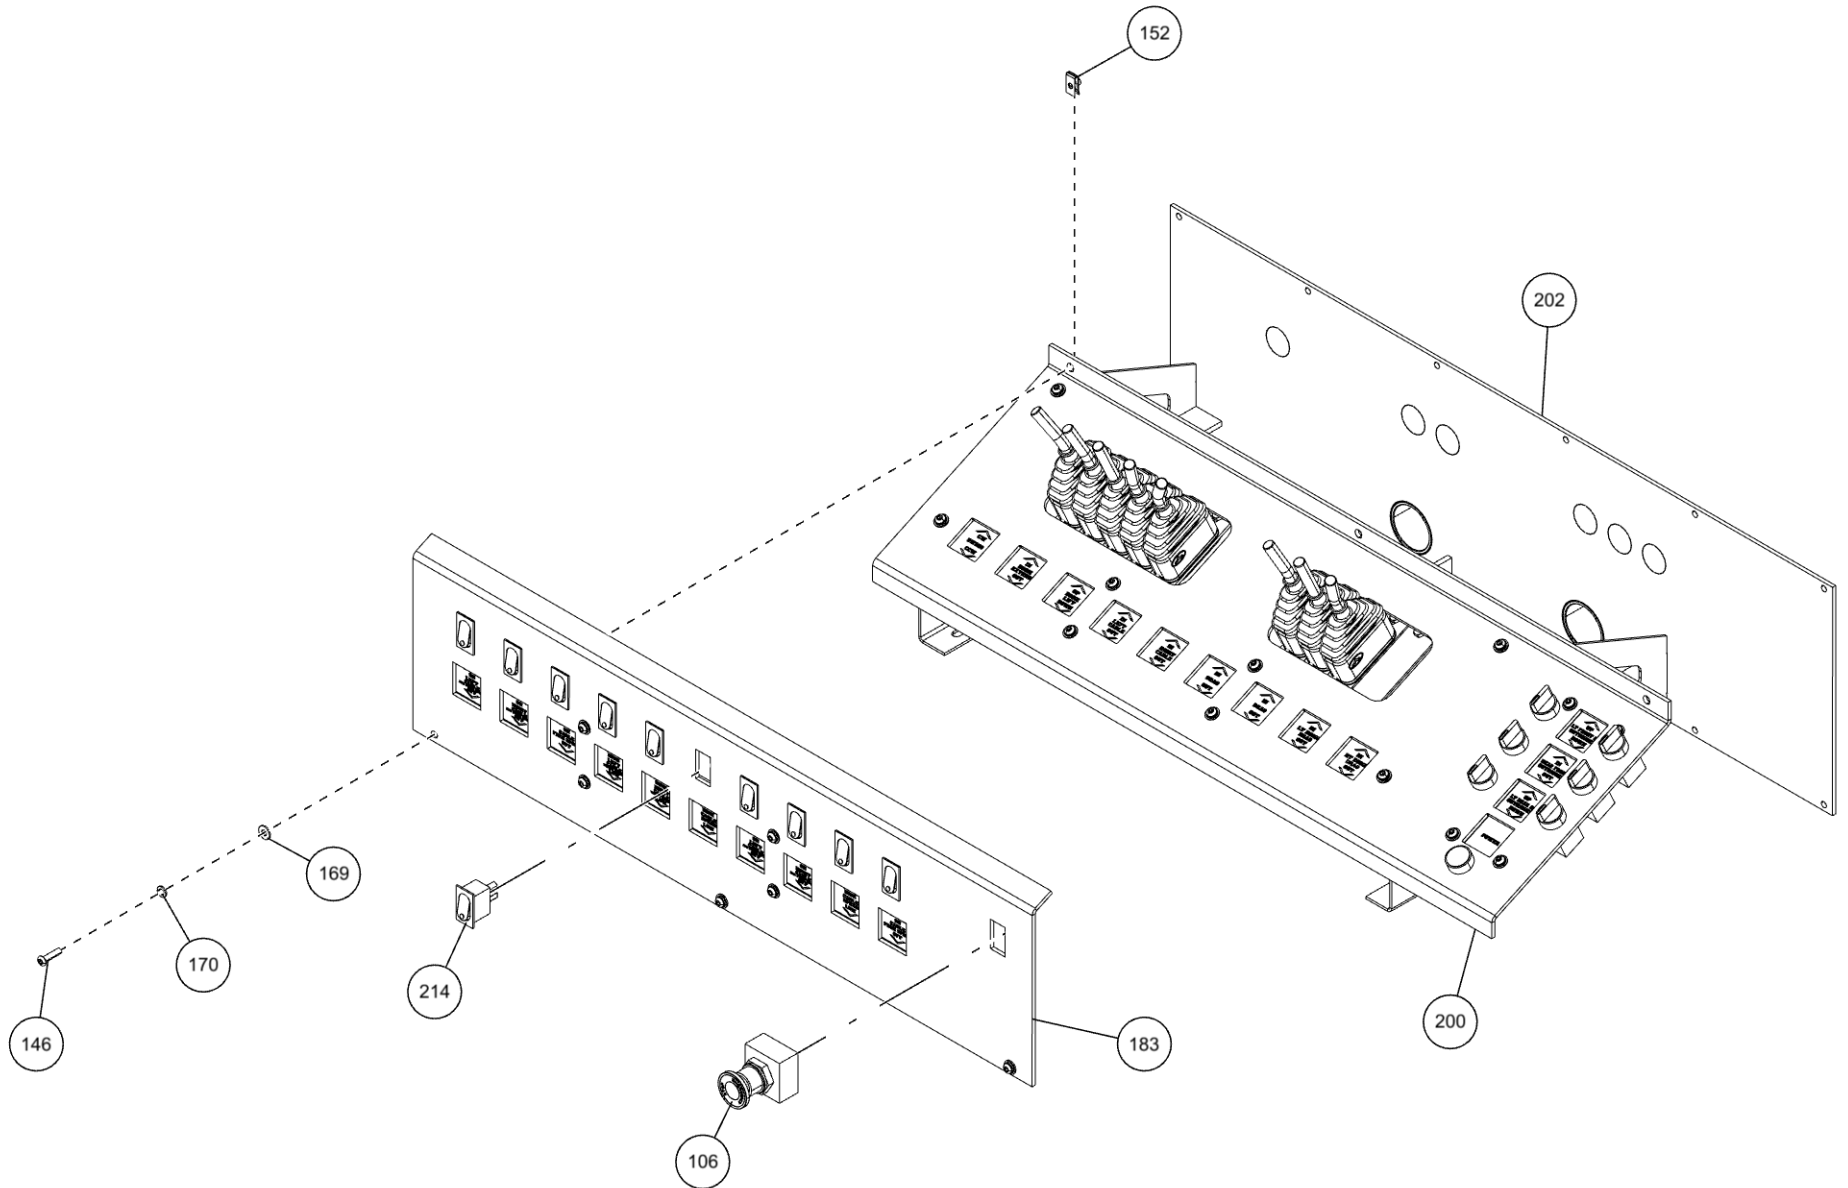

1150KB COACH LOW RIDER (09020592) (cont'd)

Right Hand Upper Illuminated Panel

1150KB COACH LOW RIDER (09020592) (cont'd)
Right Hand Upper Illuminated Panel (cont'd)

ITEM	PART NUMBER	DESCRIPTION	QTY
1	09020592	1150KB_COACH_LR_22K_50K_DW	
2	03000012	HOSE HYD, 29" LONG	1
3	0300041	CONNECTOR, 8MJ-8MB	9
4	0300044	ADAPTER, 6MJ-8MB	6
5	0300052	ELBOW, 8MJ-10MB90	5
6	0300113	GREASE FITTING, 1/4-28 STR	7
7	0300229	FITTING, ELB 8MJ-8MP90	1
8	03003419	HOSE, HYD 132" LG	1
9	03003420	HOSE, HYD 60" LG	1
10	03003421	HOSE, HYD 18" LG	3
11	03003424	HOSE, HYD 138"	1
12	03003425	HOSE, HYD 90" LG	4
13	03003426	HOSE, HYD 45" LG	6
14	03003427	HOSE, HYD 192" LG	2
15	0300364	CLAMP-HOSE, 0.875"-2.75" 50"LBS	4
16	0300400	CONNECTOR, 12MJ-12MB	1
17	0300431	CONNECTOR, 16MJ-16MJ	1
18	0300558	HOSE, SUCTION 2"ID 100R4 (C4)	15 ft.
19	0300657	HOSE HYD, 46" LG	4
20	0300659	HOSE HYD, 45"	2
21	0300660	HOSE HYD, 120"	4
22	0300835	KNOB-BOOM (UP-DOWN)	1
23	0300837	KNOB-BOOM (IN-OUT)	1
24	0300865	FITTING, CONNECTOR 8MJ-8MJ	3
25	03008669	HOSE HYD 144" 16M3K W/16-16FJX EE	1
26	0301113	HOSE HYD, 82"	2
27	0301368	ADAPTER, 16MB-12MJ	1
28	0301372	FITTING, ST.CONN. 12FJ-8MJ	1
29	0301376	CONNECTOR 8 MJ - 10 MB	6
30	0301377	FITTING, TEE, 3/8" JIC	1
31	0301388	ELBOW, 8MJ-8MB90	14
32	0301422	FITTING, 6MJ-6MJ SMALL	5
33	0301427	HOSE HYD, 11" 5000 PSI	2
34	0301445	FITTING, EXTENDED	10
35	0301470	FITTING, 90ELB 6MJ-8MB90	13
36	0301471	HOSE, 30" 8FJK-8M3K-8FJX90	5
37	0301473	HOSE HYD, 18" LG	4
38	0301522	ADAPTER, 6MJ-6MB	30
39	0301577	1/4 OD PLASTIC AIRLINE, BLACK	69 ft.
40	03016142	TUBE, HYD ASSY SF TO O/R	4
41	0301619	TEE, 6MJ-6MJ-6MB BRANCH	1
42	0301620	ELBOW, 6MJ-6MB90	4
43	0301637	FITTING, FL - FLANGE	1
44	0301695	HOSE HYD, 91"	2
45	0301696	FITTING, ELB 90 DEG 6MJ-6FJX90	3
46	0301767	FITTING, HOSE BARB 1FJX	2
47	0301781	FITTING, SWV NUT RUN TEE	2
48	0301861	QUICK PIN, LINCH -B7932 PL 7/16	2
49	0301909	RECEPTACLE BOOT	1
50	0301946	FITTING, BLKHD CONNECT	3
51	0301948	HD 7 WAY TRAILER CONNECT	1
52	0301995	FITTING, ADAPTER STR	1
53	0301997	HOSE HYD, 18" 6FJX-6FJX -6M2T	1
54	0301998	HOSE HYD, 24" LG	2
55	0302052	TEE, 8MJ-8FJX-8MJ RUN	1
56	0302056	HOSE HYD, 183"	5
57	0302085	FITTING, 90 DEG ADPTR	3
	0302170	FITTING, SWV 90 DEG BENT	2