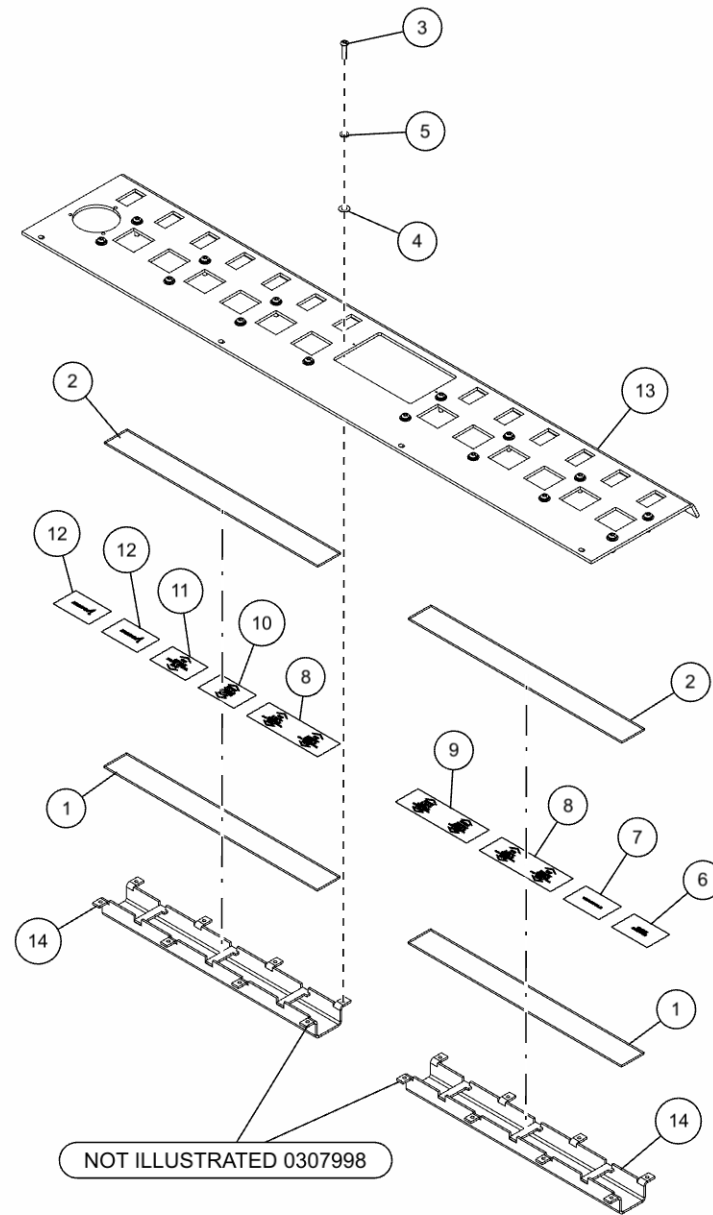

UPPER LEFT HAND CONTROL STATION PANEL (09000097) Control Station Panel Assembly

UPPER LEFT HAND CONTROL STATION PANEL (09000097) (cont'd)
Control Station Panel Assembly (cont'd)

ITEM	PART NUMBER	DESCRIPTION	QTY
	09000097	ILLUMINATED LEGEND ASSY-LT UPP	
-	0307998	LIGHT,LEGEND RED CONTROL STA	8
1	0310004	PLASTIC, DUST COVER-CLEAR 16.5	2
2	0310005	PLASTIC, COLOR LENS - RED 16.5	2
3	04000381	SS BHSCS 1/4-20 X 1	16
4	0400454	WASHER, 1/4 SS	16
5	0402111	LKWASHER, 1/4 SS	16
6	0501587	LEGEND, PANEL-BOOM	1
7	0501588	LEGEND, PANEL-THROTTLE	1
8	0501589	LEGEND, PANEL-CABLE ON/OFF	2
9	0501590	LEGEND, PANEL-CABLE HIGH/LOW	1
10	0501591	LEGEND, PANEL-CABLE SPEED	1
11	0501593	LEGEND, PANEL-CABLE FREE SPOOL	1
12	0501597	LEGEND, PANEL-BLANK MILLER LGO	2
13	0727012	APANEL, LH 5 WINCH ROT	1
14	0807057	CHANNEL,LIGHT&LEGEND WLMT 16.5	2