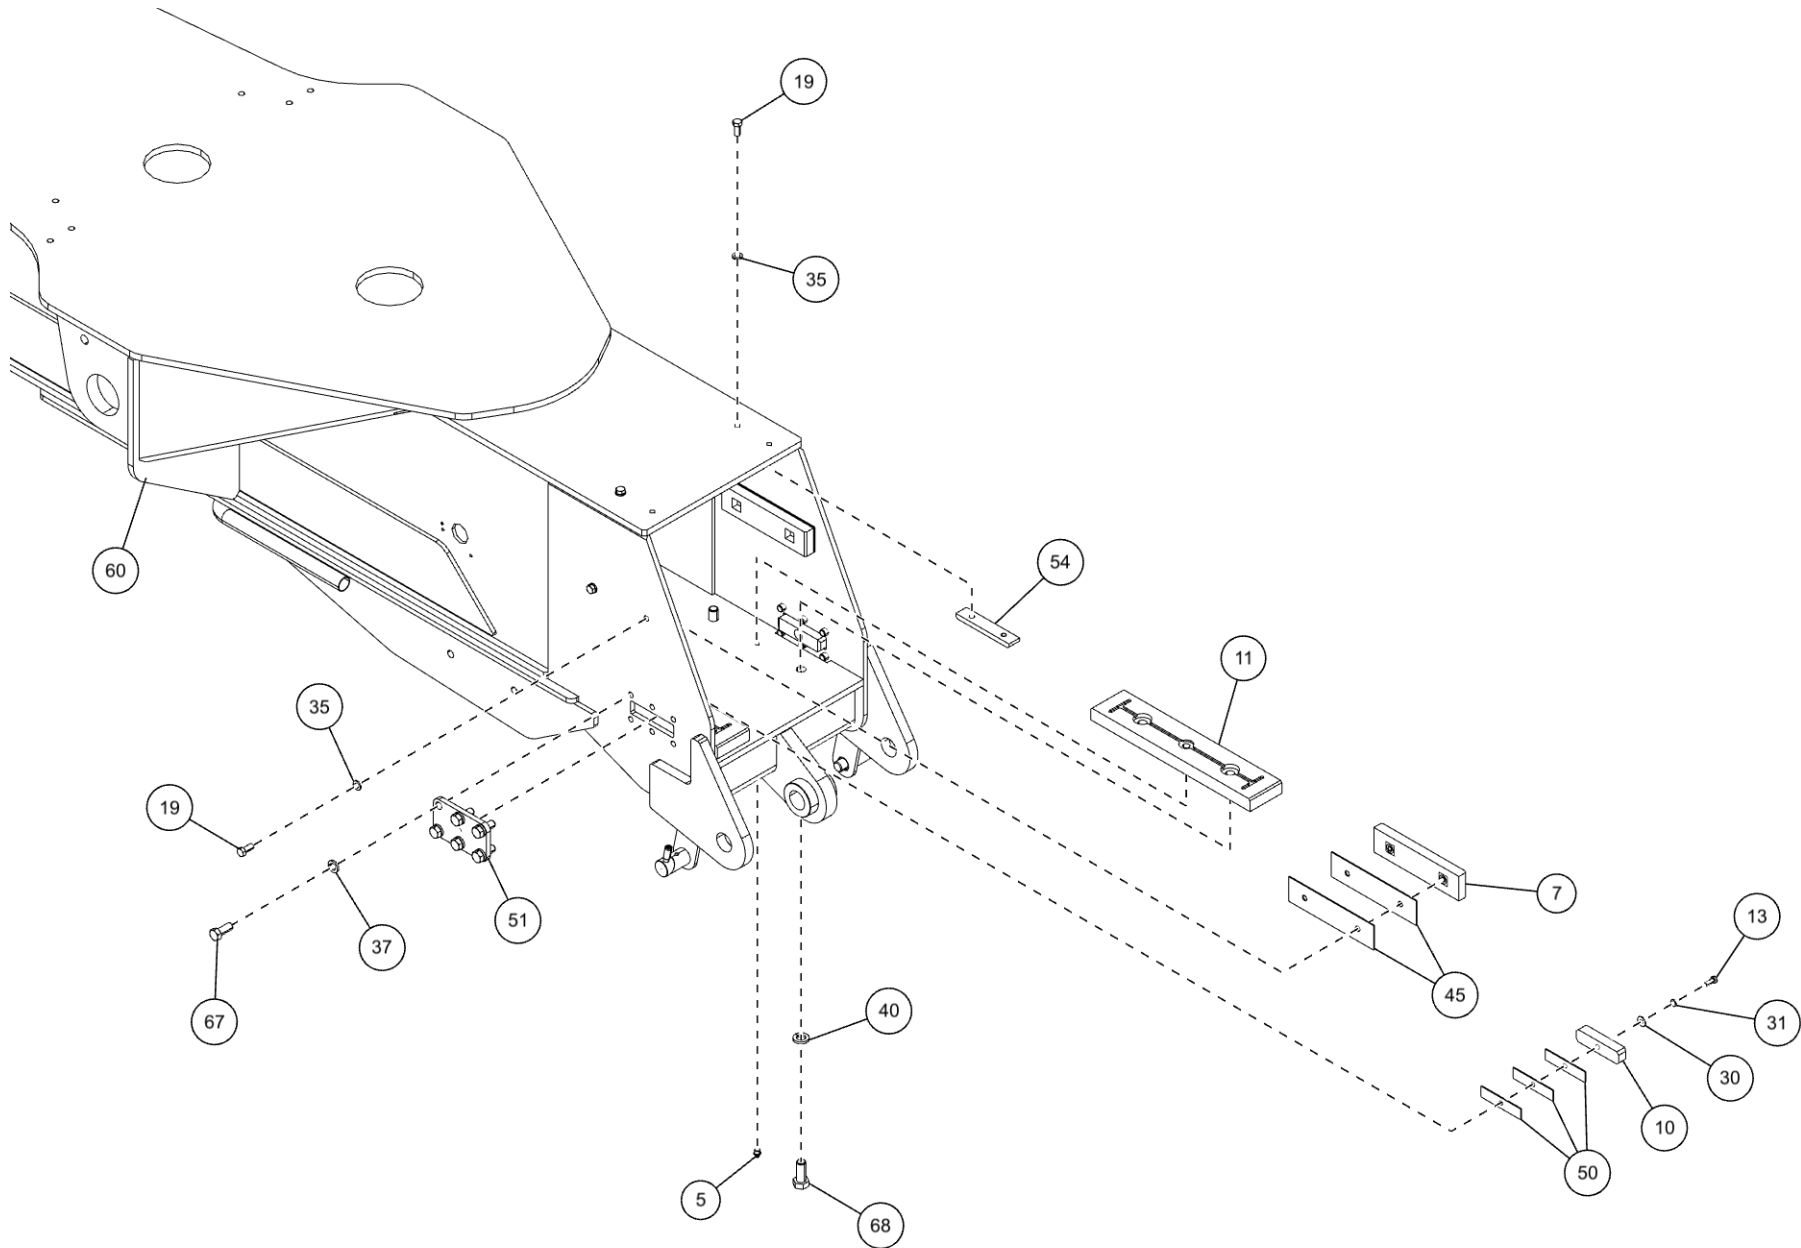

RECOVERY BOOM ASSEMBLY (0911449) (cont'd)

Outer Boom Slide Pads

RECOVERY BOOM ASSEMBLY (0911449) (cont'd)
Outer Boom Slide Pads (cont'd)

ITEM	PART NUMBER	DESCRIPTION	QTY
	0911449	1150 BOOM ASSY	
1	0300110	SNAP RING, 1" 5100-100	2
2	0300113	GREASE FITTING, 1/4-28 STR	14
3	0301397	GREASE FITTING, 1/4-28 90	2
4	03015082	SLIDE PAD UPR WILDWOOD	4
5	0301895	GREASE FITTING, 1/8 STR PTF	6
6	0301923	SLIDE PAD-BOOM-BOTTOM	2
7	0301924	SLIDE PAD-BOOM-SIDE	4
8	0303892	SLIDE PAD-BOOM-SIDE	8
9	0305023	SNAP RING 5100-0225PP	2
10	0306825	SLIDE PAD - 3/4 x 1 x 4	4
11	0307234	PAD - SLIDE	2
12	0311665_1150	0311665_1150.ASM	2
13	0400066	SCREW, 1/4-20X3/4 HHC GR5	4
14	0400121	SCREW, 3/8-16X3/4 HHC GR5	12
15	0400122	SCREW, 3/8-16X1-1/4 HHC GR5	4
16	0400126	SCREW, 3/8-16X1 HHC GR5	8
17	0400132	SCREW, 3/8-16X1-1/2 HHC GR5	4
18	0400133	SCREW, 3/8-16X3 HHC GR5	2
19	0400141	SCREW, 3/8-16X7/8 HHC GR5	8
20	0400157	SCREW, 3/8-16X1-3/4 HHC GR5	1
21	0400177	SCREW, 1/2-13X1-1/4 HHC GR5	4
22	0400186	SCREW, 1/2-13X3-1/2 HHC GR5	2
23	0400248	SCREW, 5/8-11X1 HHC GR8	4
24	0400262	SCREW, 5/8-11X2-1/2 HHC GR8	2
25	0400349	SCREW, 3/8-16X3/4 FHS BO	18
26	0400392	NUT, 3/8-16 LOK	6
27	0400398	NUT, 3/8-16 LOK JAM	1
28	0400408	NUT, 1/2-13 LOK	6
29	0400426	NUT, 5/8-11 LOK GR8	2
30	0400451	WASHER, 1/4	4
31	0400452	LKWASHER, 1/4	4
32	0400471	NUT, 7/8-14 HEX GR8	2
33	0400472	NUT, 7/8-14 JAM GR8	2
34	0400473	WASHER, 7/8 PL GR8	2
35	0400482	LKWASHER, 3/8	32
36	0400483	LKWASHER, 3/8 CET	4
37	0400491	LKWASHER, 1/2	24
38	0400501	WASHER, 1-1/4 SAE PL	6
39	0400503	WASHER, 5/8 GR8	2
40	0400508	LKWASHER, 5/8	8
41	0400564	PIN, 3/8X1-3/4 SPR	6
42	0400930	NUT, 1-1/2X12 HEX GR8	2
43	0400931	NUT, 1-1/2X12 HEX JAM GR8	2
44	0400935	WASHER, 1-1/12 SAE	2
45	0703734	SHIM, SIDE PLATE OUTER BOOM	18

ITEM	PART NUMBER	DESCRIPTION	QTY
46	0703740	SHAFT, EXTEND CYL	1
47	0706042	WING, CABLE LONG 1040&1040B	3
48	0706043	WING, CABLE MED 1040&1040B	1
49	0710638	PIN, D-RING	2
50	0717262	SHIM - SLIDE PAD	12
51	0718466	PLATE - SLIDE PAD SUPPORT	4
52	0719585	D-RING, TOWING	6
53	0725173	PIN DRING	1
54	0725176	SPACER TOP	4
55	0725177	PIN RETRACT CABLE	2
56	0726100	PLATE	2
57	0806752	SHAFT-RETRACT SHEAVE WELD'T	4
58	0806922	LIFT CYL PIVOT ROD END WLDT	2
59	0807844	CABLE TIEBACK WELDMENT	2
60	0810167	OUTER BOOM WLDT 1150	1
61	0810168	SECOND STAGE BOOM WLDT 1150	1
62	0810169	THIRD STAGE BOOM WLDT 1150	1
63	0906537	SWIVEL - BOOM ASSEMBLY	2
64	0908118	SHEAVE ASSY 5" DIA	4
65	0910707	SIDE D-RING PARTS 1060S/1075S	2
66	0911450	EXTEND SYSTEM	1
67	9041402	1/2 NC X 1 1/4 HHCS PLT GR8	24
68	9043950	5/8 NC X 1 1/2 HHCS PL GR 8	4
69	9048800	5/8 WELDLESS CHAIN LINK	2
70	945030007	CABLE TIE BACK SPRING-1	2
71	GA0215	PIN-"D" RING	1