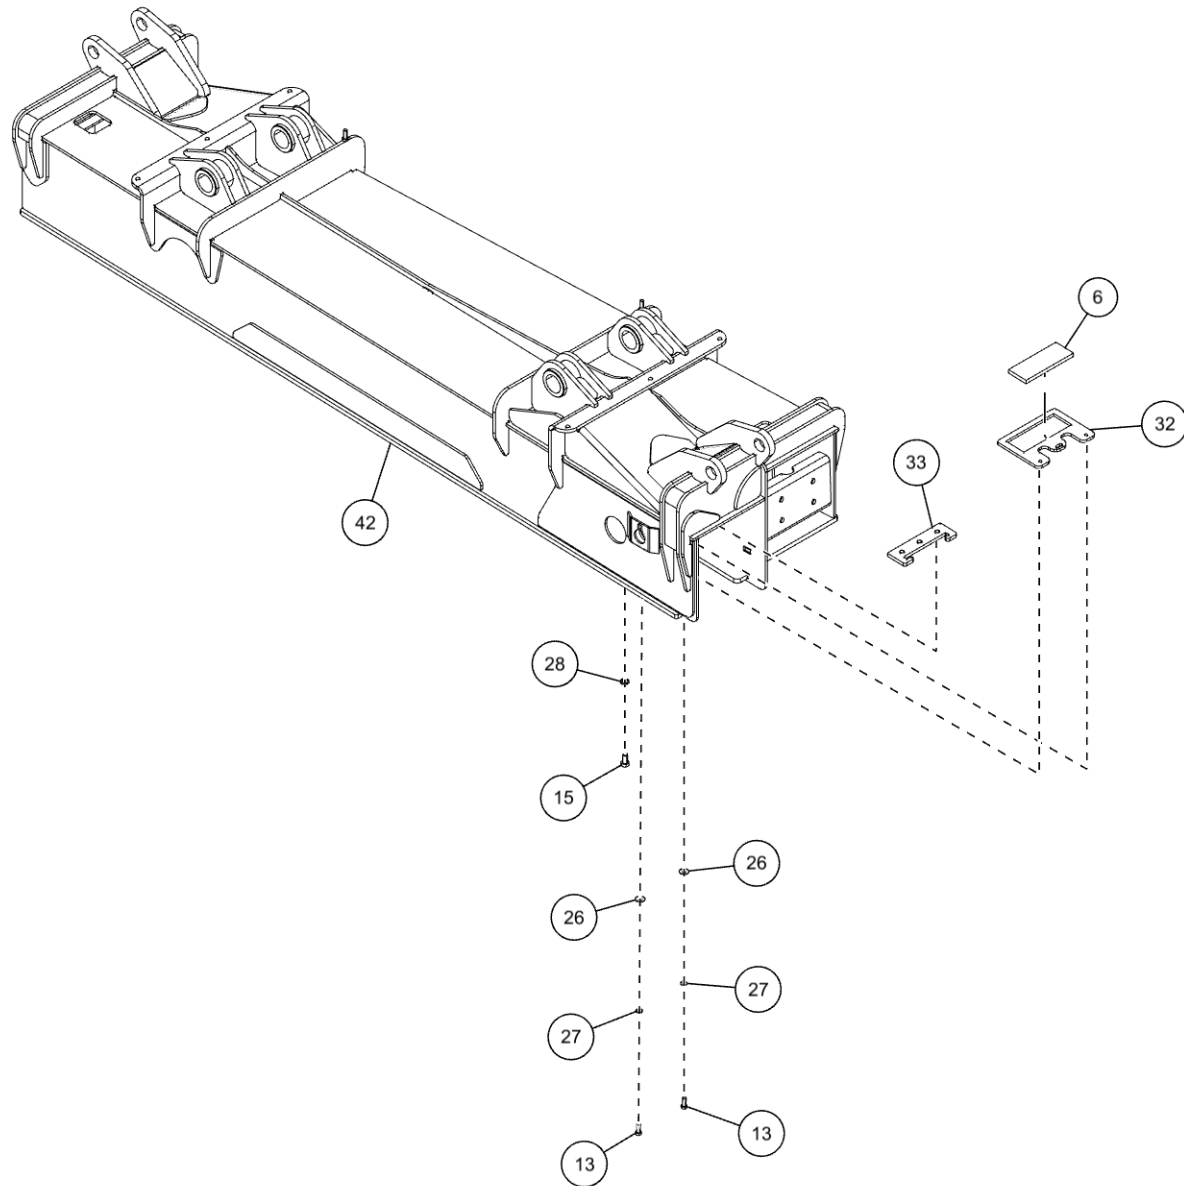

3-STAGE FRONT OUTRIGGER ASSEMBLY - BIG FEET (0911652) (cont'd)

Outer Stage Extend Stop Plate

3-STAGE FRONT OUTRIGGER - BIG FEET (0911652) (cont'd)
Outer Stage Extend Stop Plate (cont'd)

ITEM	PART NUMBER	DESCRIPTION	QTY
	0911652	3-STG FRT OUTRGR ASSY BIG FEET	
1	0300113	GREASE FITTING, 1/4-28 STR	4
2	0301522	ADAPTER, 6MJ-6MB	2
3	0301601	CLAMP, HOSE, INSUL, 5/8	4
4	0301642	SNAP RING, 1-1/4 DIA	4
5	0302509	ELBOW, 6MJ-6MB45	2
6	03026693	PAD, SLIDE	2
7	0302776	SNAP RING,EXTERNAL 2	4
8	0303490	PAD-WEAR 1/2" X 1" X 4"	2
9	0310396	CYLINDER,OUTRIG 3BOREx84STROKE	2
10	0312690	OUTRIGGER WEAR PAD 0.31x1.50x6	4
11	0400066	SCREW, 1/4-20X3/4 HHC GR5	2
12	0400122	SCREW, 3/8-16X1-1/4 HHC GR5	12
13	0400126	SCREW, 3/8-16X1 HHC GR5	4
14	0400132	SCREW, 3/8-16X1-1/2 HHC GR5	2
15	0400176	SCREW, 1/2-13X1 HHC GR5	6
16	0400239	SCREW, 1/2-13X3/4 HHC GR5	16
17	0400260	SCREW, 5/8-11X2 HHC GR5	2
18	0400343	SCREW, 1/2-13X2 HHC GR8	8
19	0400351	NUT, 8-32 HEX	8
20	0400367	NUT, 1/4-20 LOK	2
21	0400392	NUT, 3/8-16 LOK	10
22	0400398	NUT, 3/8-16 LOK JAM	2
23	0400416	NUT, 1/2-13 LOK GR8	8
24	0400421	NUT, 5/8-11 LOK	2
25	0400451	WASHER, 1/4	2
26	0400480	WASHER, 3/8	16
27	0400482	LKWASHER, 3/8	8
28	0400491	LKWASHER, 1/2	22
29	0400497	WASHER, 1/2 GR8	8
30	0401054	SCREW, 8-32X3/4 PRH SS	8
31	07015387	PIN, H-BEAM PIVOT	2
32	07032582	PLATE, PAD CAGE	2
33	07032588	PLATE, MID STAGE EXTEND STOP	2
34	0703277	PAD, SLIDER	4
35	07049606	ANTI SNAKING SPACER (BOLT-ON)	4
36	0719462	PLATE - PAD CAGE	2
37	0721989	PLATE, CAM MOUNTING	1
38	0722124	PLATE, RIGHT CAM MOUNTING	1
39	0722174	ANGLE - CAM	2
40	0726709	PLATE STOP	2
41	0810335	3RD STG/INNER, BIG FOOT, FRONT	2
42	0810529	FRONT OUTRIGGER BOX WELDMENT	1
43	0810530	OUTRIGGER MID STAGE WELDMENT	2
44	0910190	LOCK PIN ASSEMBLY	2
45	897400002	REAR PIN	2