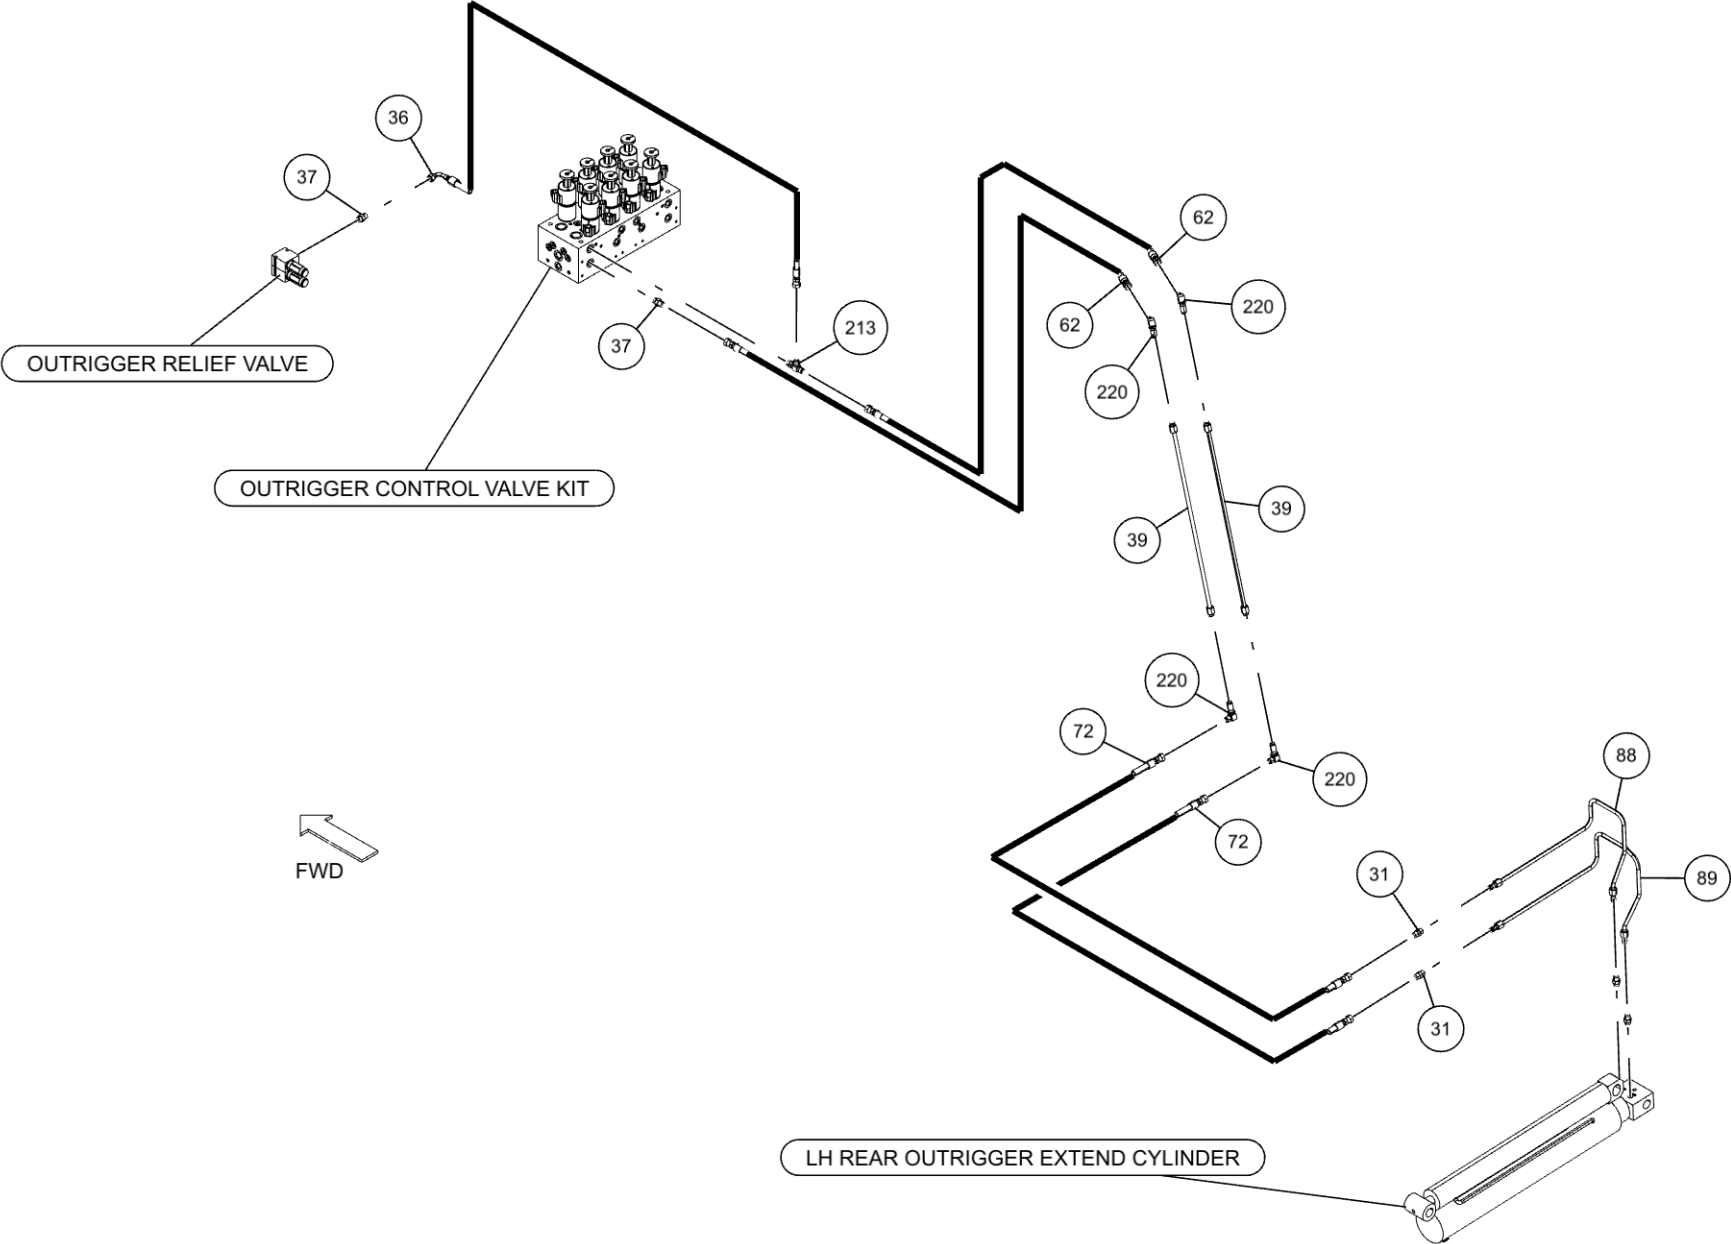

1150KB COACH LOW RIDER (09020592) (cont'd)

Left Hand Rear Outrigger Extend Cylinder Hydraulic Hoses

1150KB COACH LOW RIDER (09020592) (cont'd)
Left Hand Rear Outrigger Extend Cylinder Hydraulic Hoses (cont'd)

ITEM	PART NUMBER	DESCRIPTION	QTY
	09020592	1150KB_COACH_LR_22K_50K_DW	
1	03000012	HOSE HYD, 29" LONG	1
2	0300041	CONNECTOR, 8MJ-8MB	9
3	0300044	ADAPTER, 6MJ-8MB	6
4	0300052	ELBOW, 8MJ-10MB90	5
5	0300113	GREASE FITTING, 1/4-28 STR	7
6	0300229	FITTING, ELB 8MJ-8MP90	1
7	03003419	HOSE, HYD 132" LG	1
8	03003420	HOSE, HYD 60" LG	1
9	03003421	HOSE, HYD 18" LG	3
10	03003424	HOSE, HYD 138"	1
11	03003425	HOSE, HYD 90" LG	4
12	03003426	HOSE, HYD 45" LG	6
13	03003427	HOSE, HYD 192" LG	2
14	0300364	CLAMP-HOSE, 0.875"-2.75" 50"LBS	4
15	0300400	CONNECTOR, 12MJ-12MB	1
16	0300431	CONNECTOR, 16MJ-16MJ	1
17	0300558	HOSE, SUCTION 2"ID 100R4 (C4)	15 ft.
18	0300657	HOSE HYD, 46" LG	4
19	0300659	HOSE HYD, 45"	2
20	0300660	HOSE HYD, 120"	4
21	0300835	KNOB-BOOM (UP-DOWN)	1
22	0300837	KNOB-BOOM (IN-OUT)	1
23	0300865	FITTING, CONNECTOR 8MJ-8MJ	3
24	03008669	HOSE HYD 144" 16M3K W/16-16FJX EE	1
25	0301113	HOSE HYD, 82"	2
26	0301368	ADAPTER, 16MB-12MJ	1
27	0301372	FITTING, ST.CONN. 12FJ-8MJ	1
28	0301376	CONNECTOR 8 MJ - 10 MB	6
29	0301377	FITTING, TEE, 3/8" JIC	1
30	0301388	ELBOW, 8MJ-8MB90	14
31	0301422	FITTING, 6MJ-6MJ SMALL	5
32	0301427	HOSE HYD, 11" 5000 PSI	2
33	0301445	FITTING, EXTENDED	10
34	0301470	FITTING, 90ELB 6MJ-8MB90	13
35	0301471	HOSE, 30" 8FJK-8M3K-8FJX90	5
36	0301473	HOSE HYD, 18" LG	4
37	0301522	ADAPTER, 6MJ-6MB	30
38	0301577	1/4 OD PLASTIC AIRLINE, BLACK	69 ft.
39	03016142	TUBE, HYD ASSY SF TO O/R	4
40	0301619	TEE, 6MJ-6MJ-6MB BRANCH	1
41	0301620	ELBOW, 6MJ-6MB90	4
42	0301637	FITTING, FL - FLANGE	1
43	0301695	HOSE HYD, 91"	2
44	0301696	FITTING, ELB 90 DEG 6MJ-6FJX90	3
45	0301767	FITTING, HOSE BARB 1FJX	2
46	0301781	FITTING, SWV NUT RUN TEE	2
47	0301861	QUICK PIN, LINCH -B7932 PL 7/16	2
48	0301909	RECEPTACLE BOOT	1
49	0301946	FITTING, BLKHD CONNECT	3
50	0301948	HD 7 WAY TRAILER CONNECT	1
51	0301995	FITTING, ADAPTER STR	1
52	0301997	HOSE HYD, 18" 6FJX-6FJX -6M2T	1
53	0301998	HOSE HYD, 24" LG	2
54	0302052	TEE, 8MJ-8FJX-8MJ RUN	1
55	0302056	HOSE HYD, 183"	5
56	0302085	FITTING, 90 DEG ADPTR	3
57	0302170	FITTING, SWV 90 DEG BENT	2