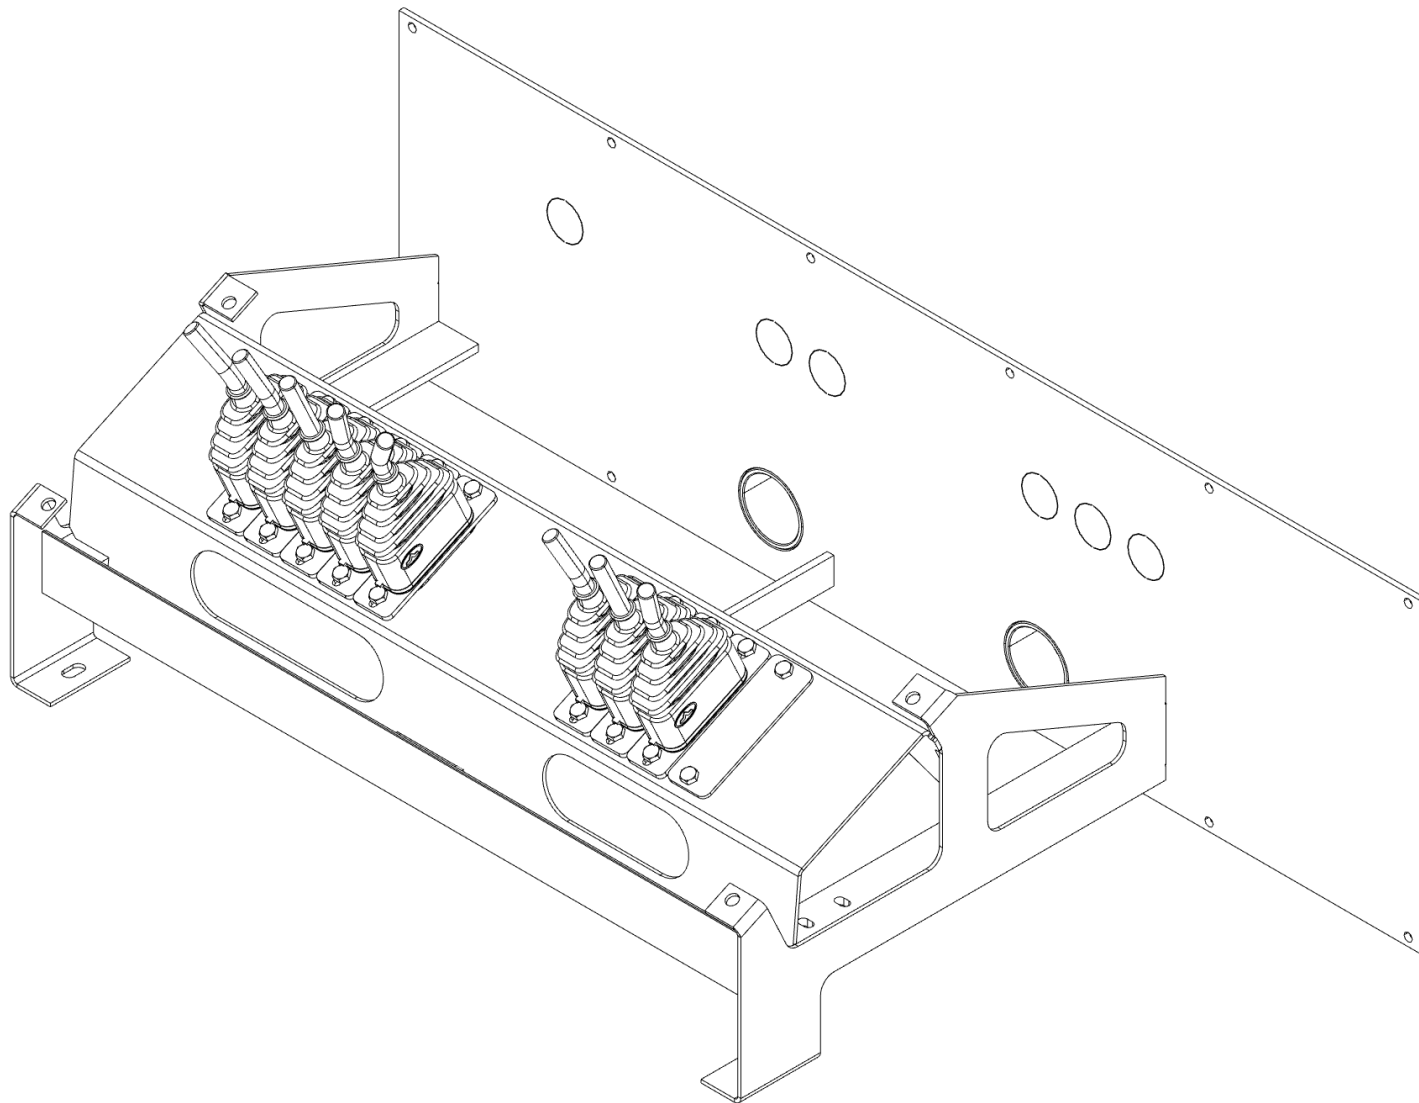

RIGHT HAND CONTROL STATION ASSEMBLY (0911324)
Control Station

RIGHT HAND CONTROL STATION ASSEMBLY (0911324) (cont'd)
Control Station (cont'd)

ITEM	PART NUMBER	DESCRIPTION	QTY
	0911324	RH CTL STATION ASSY 5 WINCH WV	
1	03016755	VLV-3 SPL PILOT W/THREADED HDL	1
2	03016757	VLV-5 SPL PILOT W/THREADED HDL	1
3	0307106	FITT, CONNECTOR 4MB-6FB	2
4	0311427	FITTING, 4MJ-4MB 45	16
5	0400066	SCREW, 1/4-20X3/4 HHC GR5	18
6	0400367	NUT, 1/4-20 LOK	18
7	0724777	PLATE-JOYSTICK COVER	1
8	0810056	CNTRL FRAME WLDMT-RT PILOT VLV	1
9	9012594	FITT, HYD RUN TEE, 6MJx6MBx6MJ	2
10	IC209	FTG-90DEG ADPTR 1/4 ORB	2