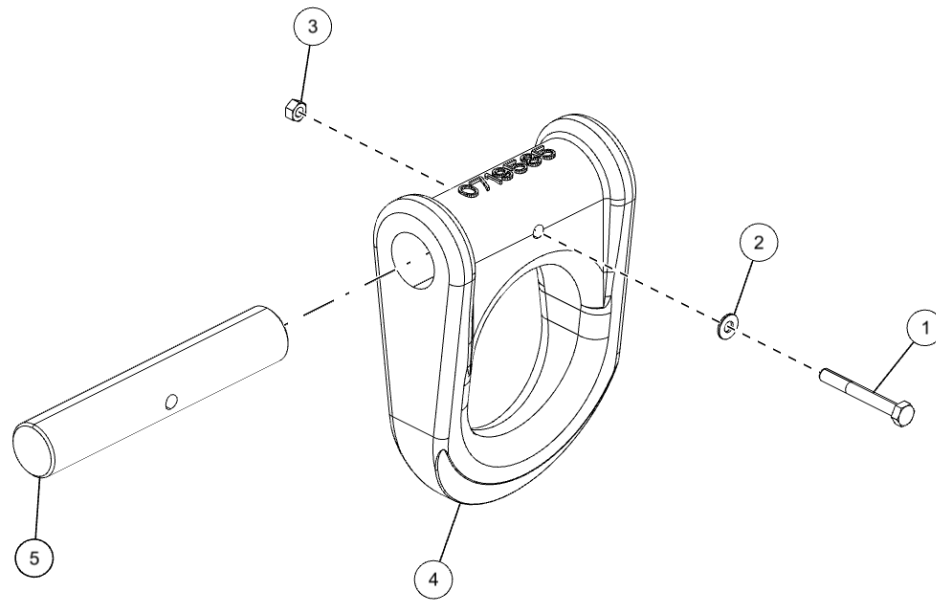

D-RING (0911957)

D-Ring Components

D-RING (0911957) (cont'd)
D-Ring Components (cont'd)

ITEM	PART NUMBER	DESCRIPTION	QTY
	0911957	KIT, D-RING PARTS	
1	0400107	SCREW, 5/16-18X2-1/2 HHC GR5	1
2	0400451	WASHER, 1/4	1
3	0400776	NUT, 5/16-18 JAM LOK	1
4	0719585	D-RING, TOWING	1
5	GA0215	PIN-"D" RING	1