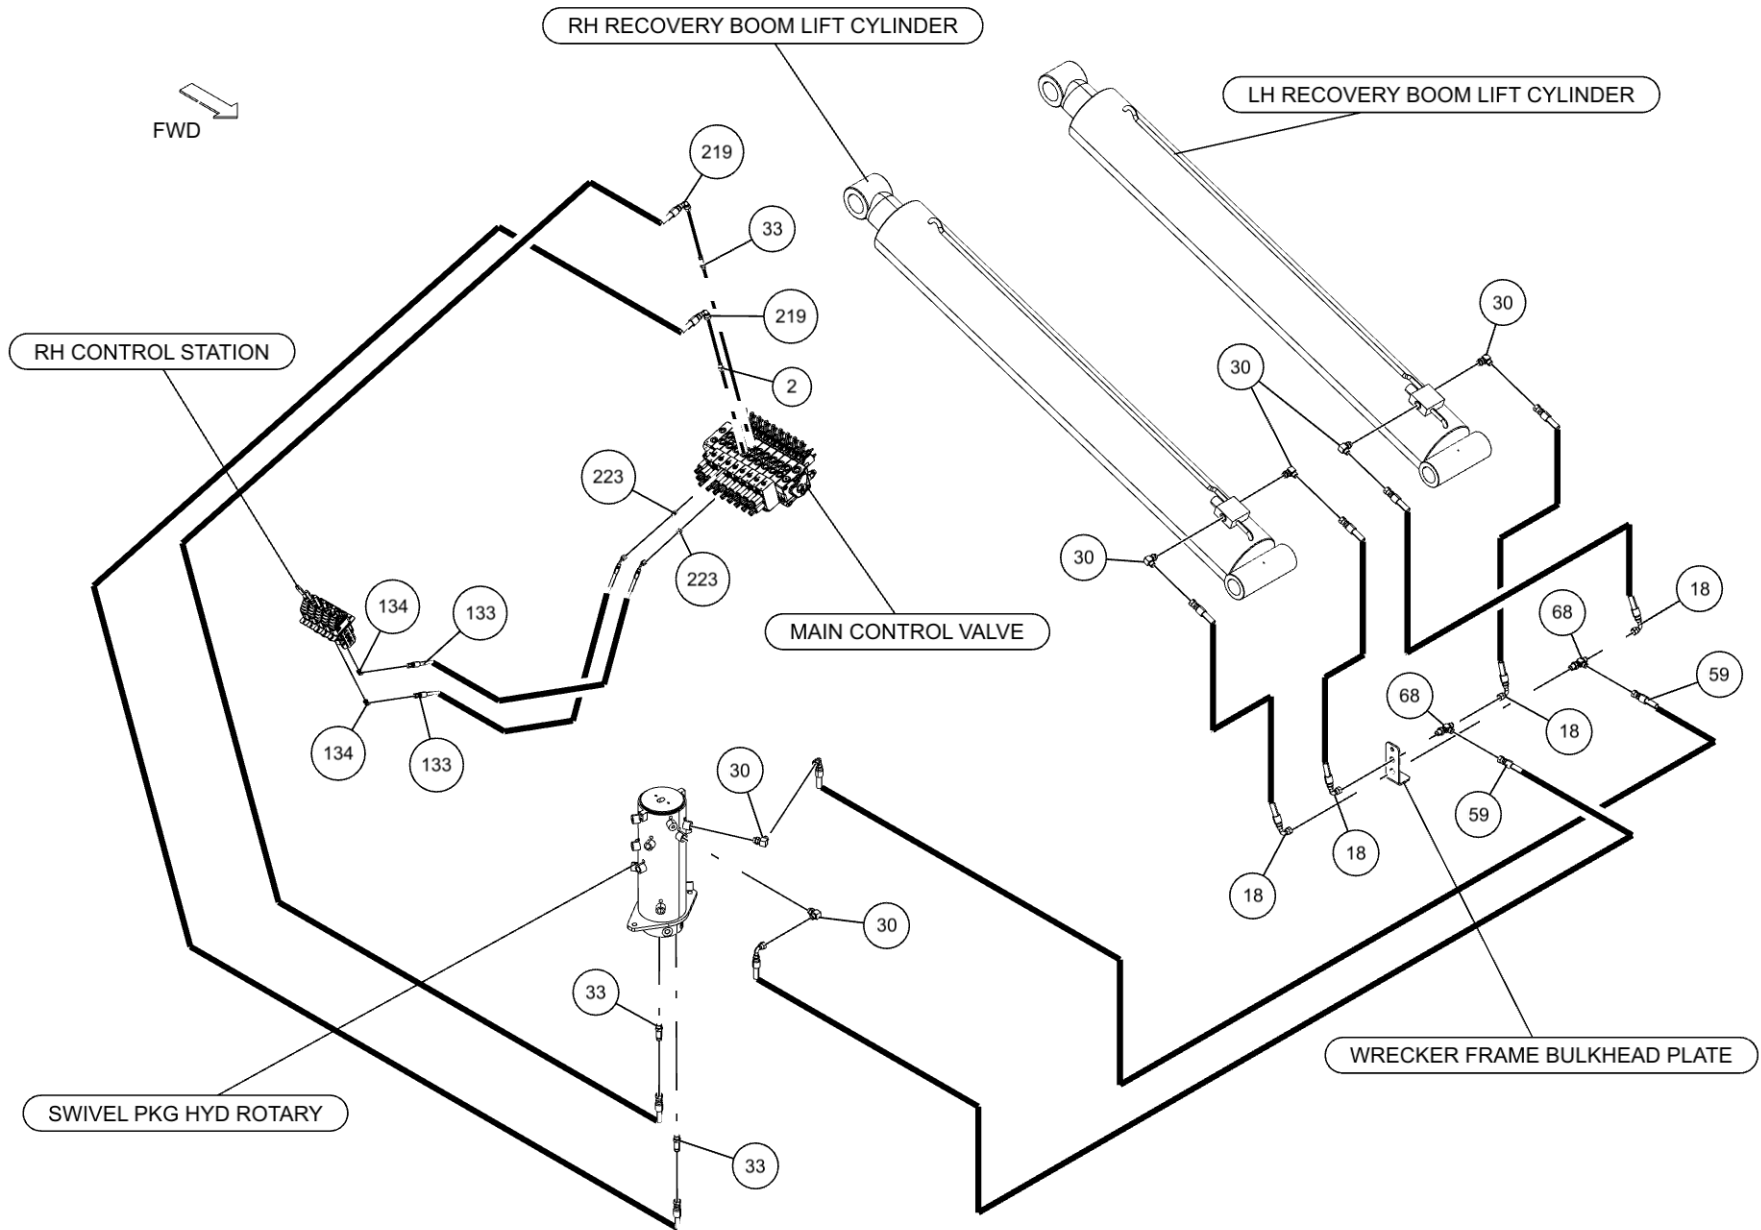

1150KB COACH LOW RIDER (09020592) (cont'd)

Recovery Boom Lift Cylinder Hydraulic Hoses

1150KB COACH LOW RIDER (09020592) (cont'd)
Recovery Boom Lift Cylinder Hydraulic Hoses (cont'd)

ITEM	PART NUMBER	DESCRIPTION	QTY
	09020592	1150KB_COACH_LR_22K_50K_DW	
1	03000012	HOSE HYD, 29" LONG	1
2	0300041	CONNECTOR, 8MJ-8MB	9
3	0300044	ADAPTER, 6MJ-8MB	6
4	0300052	ELBOW, 8MJ-10MB90	5
5	0300113	GREASE FITTING, 1/4-28 STR	7
6	0300229	FITTING, ELB 8MJ-8MP90	1
7	03003419	HOSE, HYD 132" LG	1
8	03003420	HOSE, HYD 60" LG	1
9	03003421	HOSE, HYD 18" LG	3
10	03003424	HOSE, HYD 138"	1
11	03003425	HOSE, HYD 90" LG	4
12	03003426	HOSE, HYD 45" LG	6
13	03003427	HOSE, HYD 192" LG	2
14	0300364	CLAMP-HOSE, 0.875"-2.75" 50"LBS	4
15	0300400	CONNECTOR, 12MJ-12MB	1
16	0300431	CONNECTOR, 16MJ-16MJ	1
17	0300558	HOSE, SUCTION 2"ID 100R4 (C4)	15 ft.
18	0300657	HOSE HYD, 46" LG	4
19	0300659	HOSE HYD, 45"	2
20	0300660	HOSE HYD, 120"	4
21	0300835	KNOB-BOOM (UP-DOWN)	1
22	0300837	KNOB-BOOM (IN-OUT)	1
23	0300865	FITTING, CONNECTOR 8MJ-8MJ	3
24	03008669	HOSE HYD 144" 16M3K W/16-16FJX EE	1
25	0301113	HOSE HYD, 82"	2
26	0301368	ADAPTER, 16MB-12MJ	1
27	0301372	FITTING, ST.CONN. 12FJ-8MJ	1
28	0301376	CONNECTOR 8 MJ - 10 MB	6
29	0301377	FITTING, TEE, 3/8" JIC	1
30	0301388	ELBOW, 8MJ-8MB90	14
31	0301422	FITTING, 6MJ-6MJ SMALL	5
32	0301427	HOSE HYD, 11" 5000 PSI	2
33	0301445	FITTING, EXTENDED	10
34	0301470	FITTING, 90ELB 6MJ-8MB90	13
35	0301471	HOSE, 30" 8FJK-8M3K-8FJX90	5
36	0301473	HOSE HYD, 18" LG	4
37	0301522	ADAPTER, 6MJ-6MB	30
38	0301577	1/4 OD PLASTIC AIRLINE, BLACK	69 ft.
39	03016142	TUBE, HYD ASSY SF TO O/R	4
40	0301619	TEE, 6MJ-6MJ-6MB BRANCH	1
41	0301620	ELBOW, 6MJ-6MB90	4
42	0301637	FITTING, FL - FLANGE	1
43	0301695	HOSE HYD, 91"	2
44	0301696	FITTING, ELB 90 DEG 6MJ-6FJX90	3
45	0301767	FITTING, HOSE BARB 1FJX	2
46	0301781	FITTING, SWV NUT RUN TEE	2
47	0301861	QUICK PIN, LINCH -B7932 PL 7/16	2
48	0301909	RECEPTACLE BOOT	1
49	0301946	FITTING, BLKHD CONNECT	3
50	0301948	HD 7 WAY TRAILER CONNECT	1
51	0301995	FITTING, ADAPTER STR	1
52	0301997	HOSE HYD, 18" 6FJX-6FJX -6M2T	1
53	0301998	HOSE HYD, 24" LG	2
54	0302052	TEE, 8MJ-8FJX-8MJ RUN	1
55	0302056	HOSE HYD, 183"	5
56	0302085	FITTING, 90 DEG ADPTR	3
57	0302170	FITTING, SWV 90 DEG BENT	2