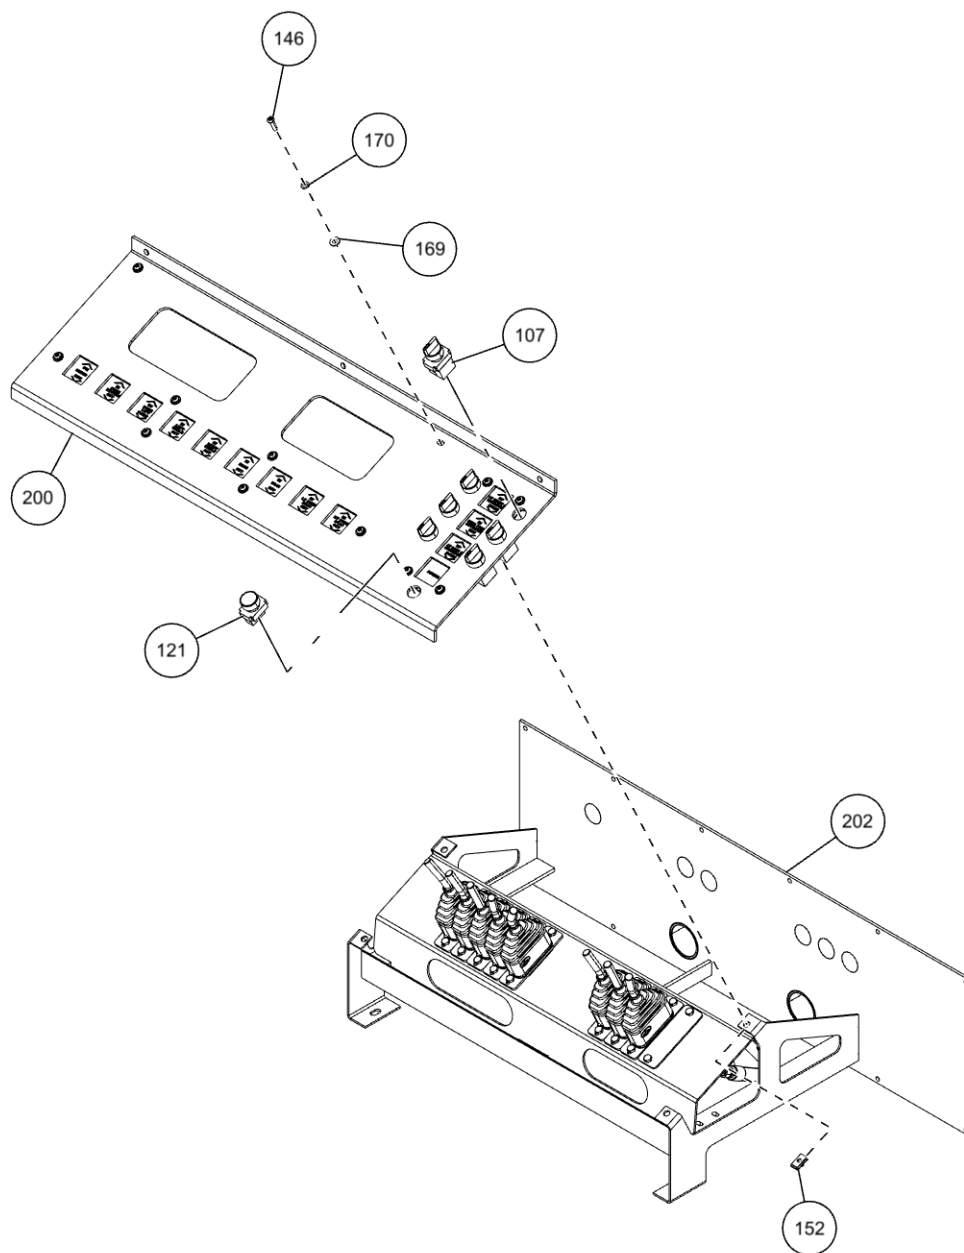

1150KB COACH LOW RIDER (09020592) (cont'd)

Right Hand Lower Illuminated Panel

1150KB COACH LOW RIDER (09020592) (cont'd)
Right Hand Lower Illuminated Panel (cont'd)

ITEM	PART NUMBER	DESCRIPTION	QTY
	09020592	1150KB_COACH_LR_22K_50K_DW	
1	03000012	HOSE HYD, 29" LONG	1
2	0300041	CONNECTOR, 8MJ-8MB	9
3	0300044	ADAPTER, 6MJ-8MB	6
4	0300052	ELBOW, 8MJ-10MB90	5
5	0300113	GREASE FITTING, 1/4-28 STR	7
6	0300229	FITTING, ELB 8MJ-8MP90	1
7	03003419	HOSE, HYD 132" LG	1
8	03003420	HOSE, HYD 60" LG	1
9	03003421	HOSE, HYD 18" LG	3
10	03003424	HOSE, HYD 138"	1
11	03003425	HOSE, HYD 90" LG	4
12	03003426	HOSE, HYD 45" LG	6
13	03003427	HOSE, HYD 192" LG	2
14	0300364	CLAMP-HOSE, 0.875"-2.75" 50"LBS	4
15	0300400	CONNECTOR, 12MJ-12MB	1
16	0300431	CONNECTOR, 16MJ-16MJ	1
17	0300558	HOSE, SUCTION 2"ID 100R4 (C4)	15 ft.
18	0300657	HOSE HYD, 46" LG	4
19	0300659	HOSE HYD, 45"	2
20	0300660	HOSE HYD, 120"	4
21	0300835	KNOB-BOOM (UP-DOWN)	1
22	0300837	KNOB-BOOM (IN-OUT)	1
23	0300865	FITTING, CONNECTOR 8MJ-8MJ	3
24	03008669	HOSE HYD 144" 16M3K W/16-16FJX EE	1
25	0301113	HOSE HYD, 82"	2
26	0301368	ADAPTER, 16MB-12MJ	1
27	0301372	FITTING, ST.CONN. 12FJ-8MJ	1
28	0301376	CONNECTOR 8 MJ - 10 MB	6
29	0301377	FITTING, TEE, 3/8" JIC	1
30	0301388	ELBOW, 8MJ-8MB90	14
31	0301422	FITTING, 6MJ-6MJ SMALL	5
32	0301427	HOSE HYD, 11" 5000 PSI	2
33	0301445	FITTING, EXTENDED	10
34	0301470	FITTING, 90ELB 6MJ-8MB90	13
35	0301471	HOSE, 30" 8FJK-8M3K-8FJX90	5
36	0301473	HOSE HYD, 18" LG	4
37	0301522	ADAPTER, 6MJ-6MB	30
38	0301577	1/4 OD PLASTIC AIRLINE, BLACK	69 ft.
39	03016142	TUBE, HYD ASSY SF TO O/R	4
40	0301619	TEE, 6MJ-6MJ-6MB BRANCH	1
41	0301620	ELBOW, 6MJ-6MB90	4
42	0301637	FITTING, FL - FLANGE	1
43	0301695	HOSE HYD, 91"	2
44	0301696	FITTING, ELB 90 DEG 6MJ-6FJX90	3
45	0301767	FITTING, HOSE BARB 1FJX	2
46	0301781	FITTING, SWV NUT RUN TEE	2
47	0301861	QUICK PIN, LINCH -B7932 PL 7/16	2
48	0301909	RECEPTACLE BOOT	1
49	0301946	FITTING, BLKHD CONNECT	3
50	0301948	HD 7 WAY TRAILER CONNECT	1
51	0301995	FITTING, ADAPTER STR	1
52	0301997	HOSE HYD, 18" 6FJX-6FJX -6M2T	1
53	0301998	HOSE HYD, 24" LG	2
54	0302052	TEE, 8MJ-8FJX-8MJ RUN	1
55	0302056	HOSE HYD, 183"	5
56	0302085	FITTING, 90 DEG ADPTR	3
57	0302170	FITTING, SWV 90 DEG BENT	2