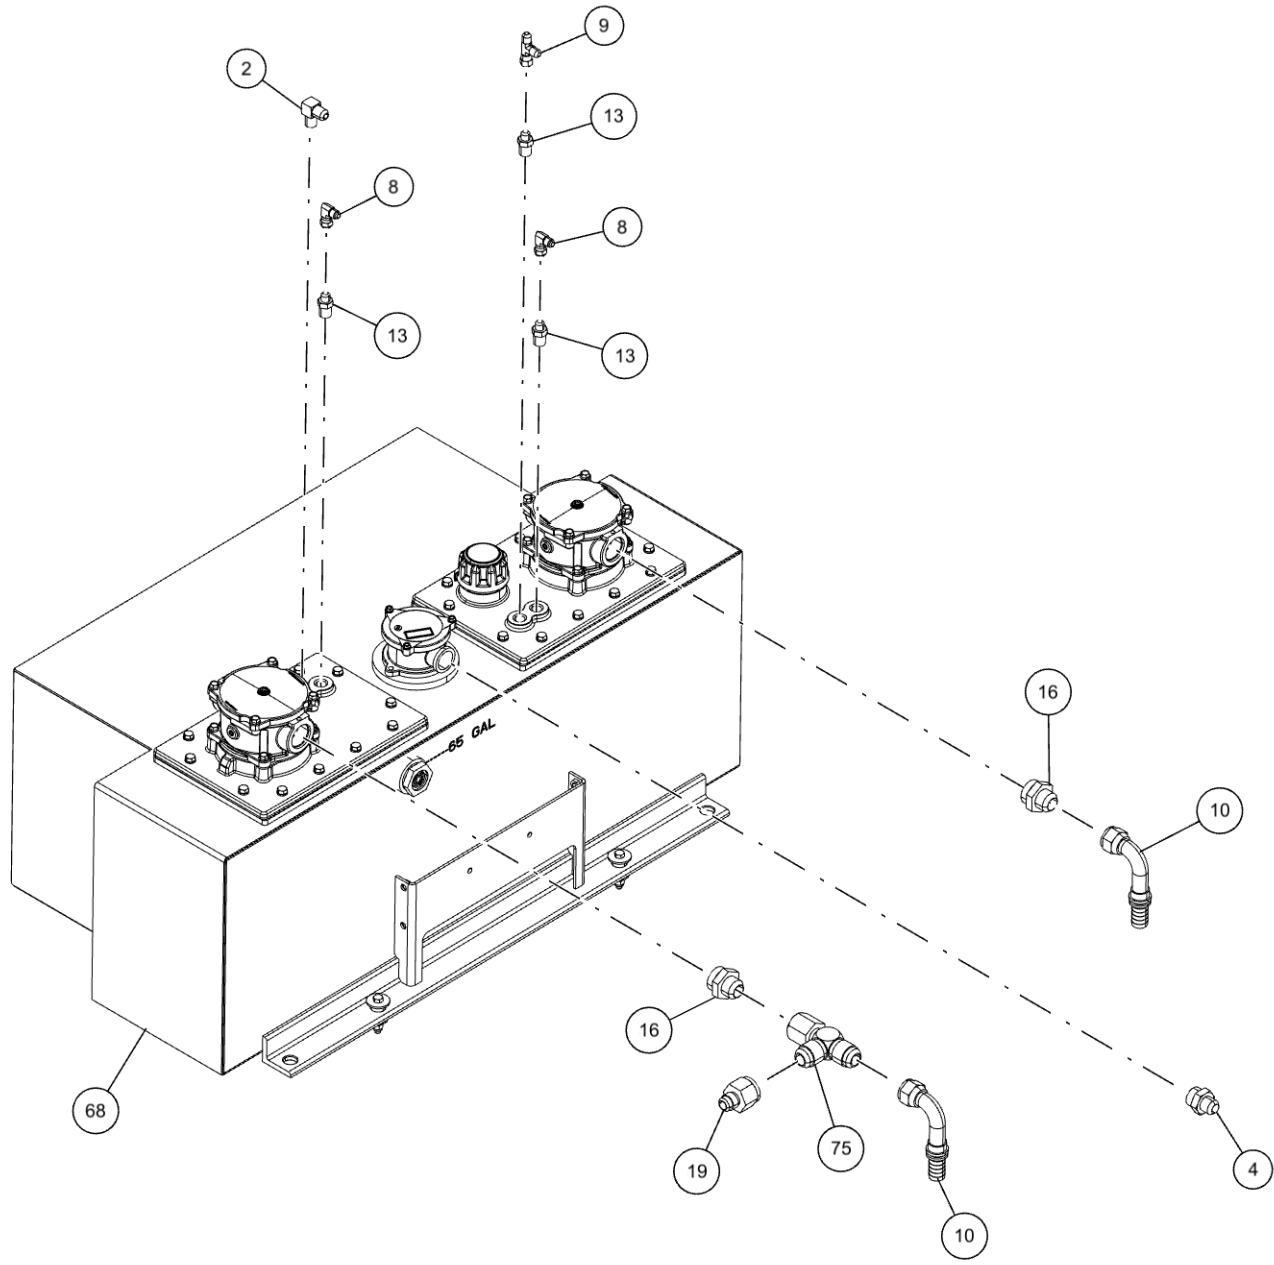

SUBFRAME ASSEMBLY (09001437) (cont'd)

Hydraulic Tank Fittings

SUBFRAME ASSEMBLY (09001437) (cont'd)
Hydraulic Tank Fittings (cont'd)

ITEM	PART NUMBER	DESCRIPTION	QTY
	09001437	SUBFRAME ASSEMBLY, KNEE BOOM	
1	0300113	GREASE FITTING, 1/4-28 STR	3
2	0300229	FITTING, ELB 8MJ-8MP90	4
3	0300329	SNAP RING, EXTERNAL 2	4
4	0301368	ADAPTER, 16MB-12MJ	1
5	0301470	FITTING, 90ELB 6MJ-8MB90	4
6	03015922	STAUFF CLAMP, 3/8 TWIN	4
7	03016142	TUBE, HYD ASSY SF TO O/R	4
8	0301696	FITTING, ELB 90 DEG 6MJ-6FJX90	3
9	0301781	FITTING, SWV NUT RUN TEE	2
10	0302170	FITTING, SWV 90 DEG BENT	2
11	0302538	BUSHING - U/L	2
12	0302575	FITTING-BULKHEAD RUN TEE	2
13	0302727	FITTING, HYD CONN	3
14	0310397	VALVE, DIVERTER WALVOIL	2
15	0310398	HANDLE, DIVERTER VALVE	2
16	0310432	FITTING - ADAPTER 16MJ-20MB	2
17	0310480	FITTING - BULKHEAD -6 UNION	4
18	0310637	PLUG, HOLE	2
19	0311467	FITT HYD 8FJ-6MJ	1
20	0311747	BEARING ROTATOR	1
21	0312575	BOOM PIVOT BRKT-MACHINED	2
22	0400066	SCREW, 1/4-20X3/4 HHC GR5	8
23	0400070	SCREW, 1/4-20X1 HHC GR5	8
24	0400109	SCREW, 5/16-18X1 HHC GR5	4
25	0400122	SCREW, 3/8-16X1-1/4 HHC GR5	6
26	0400132	SCREW, 3/8-16X1-1/2 HHC GR5	16
27	0400237	SCREW, 1/2-13X4 HHC GR5	2
28	0400286	SCREW, 3/4-10X2-3/4 HHC GR8	12
29	0400338	SCREW, 1-8X6-1/2 HHC GR8	40
30	0400367	NUT, 1/4-20 LOK	6
31	0400379	NUT, 5/16-18 SPR J	8
32	0400392	NUT, 3/8-16 LOK	6
33	0400408	NUT, 1/2-13 LOK	2
34	0400416	NUT, 1/2-13 LOK GR8	4
35	0400431	NUT, 3/4-10 LOK GR8	12
36	0400451	WASHER, 1/4	6
37	0400452	LKWASHER, 1/4	16

ITEM	PART NUMBER	DESCRIPTION	QTY
38	0400480	WASHER, 3/8	6
39	0400491	LKWASHER, 1/2	10
40	0400497	WASHER, 1/2 GR8	6
41	0400522	WASHER, 1-1/16X2X1/8 TH YZ	40
42	0400980	SCREW, 3/8-16X1 FHS	12
43	0402032	SCREW, 5/16-18X1 HHC SS	4
44	0402118	LKWASHER, 5/16 SS	8
45	0402121	LKWASHER, 3/8 SS	16
46	07002416	PIN, U/L LIFT CYLINDER BASE	2
47	07002417	COVER, LEFT CHAIN BOX	1
48	07002418	COVER, RIGHT CAHIN BOX	1
49	07002692	FLOOR SHEET, MID CENTER COVER	1
50	07002693	FLOOR SHEET, LEFT MID DECK	1
51	07002696	FLOOR SHEET, RIGHT MID DECK	1
52	07002697	FLOOR SHEET, LEFT REAR DECK	1
53	07002698	FLOOR SHEET, RIGHT REAR DECK	1
54	07002699	CHANNEL, VALVE COVER	1
55	07008501	PLATE, FRONT HYD COVER	1
56	07030626	PLATE - SPACER	4
57	0714581	PLATE, BOLTING	4
58	0722002	PLATE - REAR O/R COVER	2
59	0722169	PIN - O/R CYLINDER BASE	2
60	0722171	PLATE - OUTRIGGER COVER	2
61	0722173	PLATE - VALVE MOUNTING	2
62	0722381	ANGLE - BULKHEAD	2
63	0724476	PAD - NYLATRON - BBOM GUIDE	2
64	0725476	PLATE HYD SWIVEL MTG	1
65	08001031	SUBFRAME WELDMENT	1
66	0908432	ROTATOR PINLOCK ASSY	1
67	0910575	FRONT O/R VERTICAL INNER ASSY	2
68	0911857	TANK ASSY	1
69	0911877	KIT, SWIVEL PKG HYD ROTARY	1
70	26687634	THRUST WASHER	2
71	9041010	1/4 NC X 2 1/4 HHCS GR8	6
72	9041402	1/2 NC X 1 1/4 HHCS PLT GR8	10
73	9041406	1/2 NC X 2 1/2 HHCS PL GR8	4
74	FC41	FITTING-90DEG BLKHD ELB W/ NUT	8
75	HA293	FITTING-ADPTR SWV RUN	1