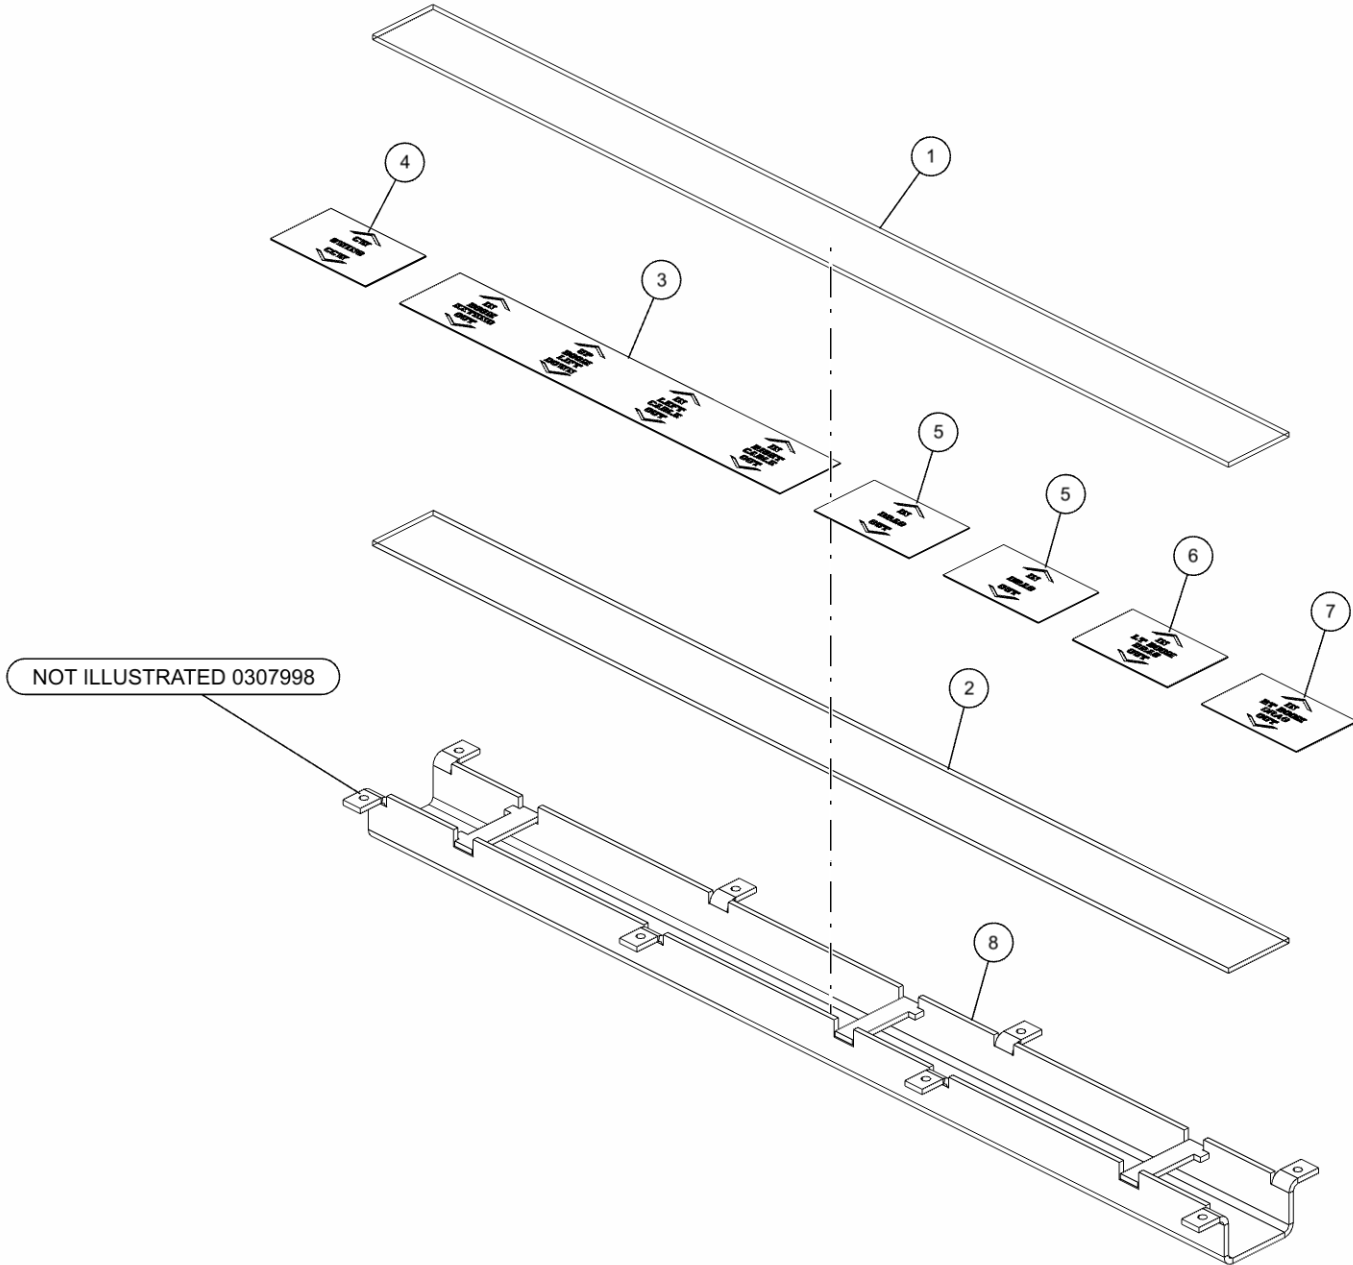

RIGHT HAND CONTROL STATION PANEL ILLUMINATED LEGEND (09000142)

Illuminated Legend Assembly

RIGHT HAND CONTROL STATION PANEL ILLUMINATED LEGEND (09000142) (cont'd)
Illuminated Legend Assembly (cont'd)

ITEM	PART NUMBER	DESCRIPTION	QTY
	09000142	ILLUMINATED LEGEND ASSY 24.75	
-	0307998	LIGHT,LEGEND RED CONTROL STA	7
1	0310002	PLASTIC, DUST COVER-CLEAR 24.7	1
2	0310003	PLASTIC, COLOR LENS -RED 24.75	1
3	0501584	LEGEND, PANEL-BOOM/CABLE	1
4	0501585	LEGEND, PANEL-SWING	1
5	0501586	LEGEND, PANEL-DRAG	2
6	0501621	LEGEND,PANEL- LT BOOM DRAG	1
7	0501622	LEGEND,PANEL- RT BOOM DRAG	1
8	0807056	CHANNEL,LIGHT&LEGEND WLMT 24.7	1