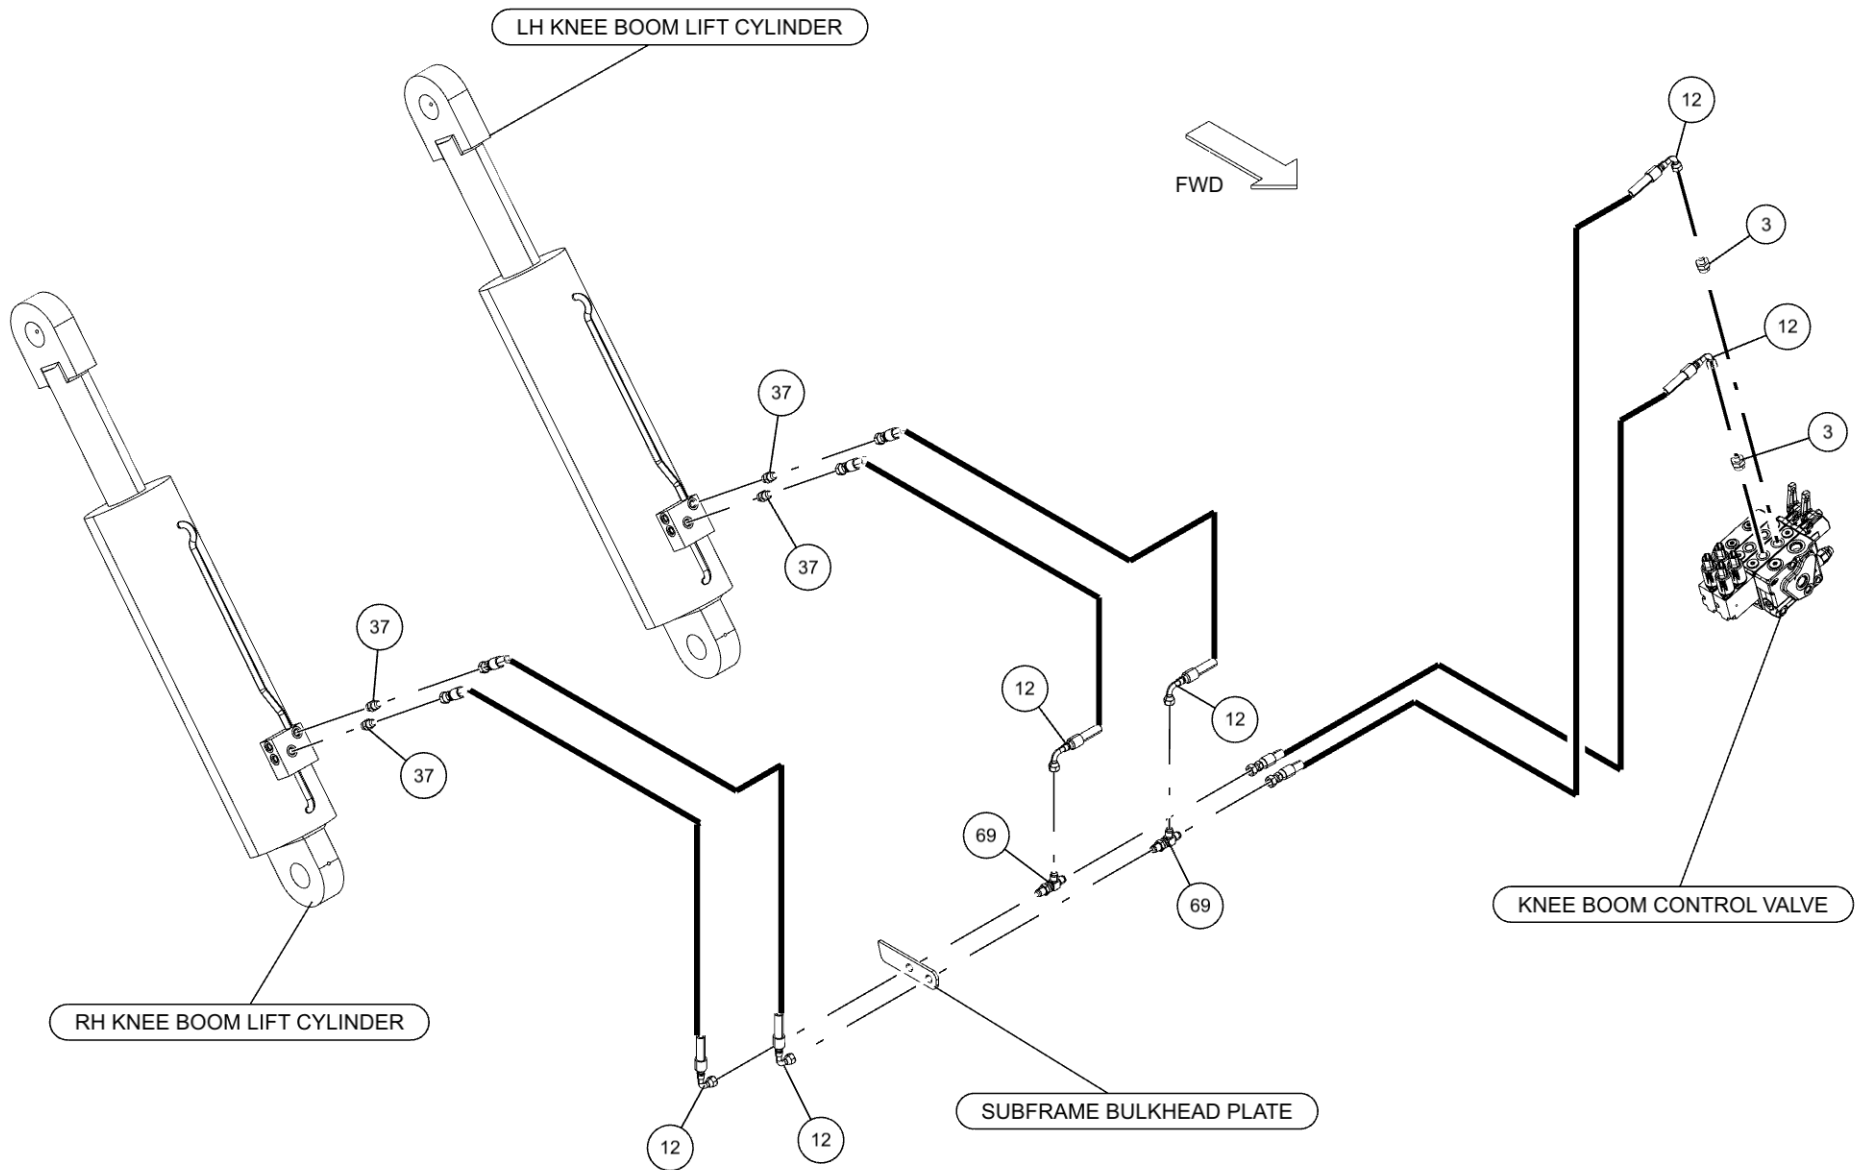

1150KB COACH LOW RIDER (09020592) (cont'd)

Knee Boom Lift Cylinder Hydraulic Hoses

1150KB COACH LOW RIDER (09020592) (cont'd)
Knee Boom Lift Cylinder Hydraulic Hoses (cont'd)

ITEM	PART NUMBER	DESCRIPTION	QTY
	09020592	1150KB_COACH_LR_22K_50K_DW	
1	03000012	HOSE HYD, 29" LONG	1
2	0300041	CONNECTOR, 8MJ-8MB	9
3	0300044	ADAPTER, 6MJ-8MB	6
4	0300052	ELBOW, 8MJ-10MB90	5
5	0300113	GREASE FITTING, 1/4-28 STR	7
6	0300229	FITTING, ELB 8MJ-8MP90	1
7	03003419	HOSE, HYD 132" LG	1
8	03003420	HOSE, HYD 60" LG	1
9	03003421	HOSE, HYD 18" LG	3
10	03003424	HOSE, HYD 138"	1
11	03003425	HOSE, HYD 90" LG	4
12	03003426	HOSE, HYD 45" LG	6
13	03003427	HOSE, HYD 192" LG	2
14	0300364	CLAMP-HOSE, 0.875"-2.75" 50"LBS	4
15	0300400	CONNECTOR, 12MJ-12MB	1
16	0300431	CONNECTOR, 16MJ-16MJ	1
17	0300558	HOSE, SUCTION 2"ID 100R4 (C4)	15 ft.
18	0300657	HOSE HYD, 46" LG	4
19	0300659	HOSE HYD, 45"	2
20	0300660	HOSE HYD, 120"	4
21	0300835	KNOB-BOOM (UP-DOWN)	1
22	0300837	KNOB-BOOM (IN-OUT)	1
23	0300865	FITTING, CONNECTOR 8MJ-8MJ	3
24	03008669	HOSE HYD 144" 16M3K W/16-16FJX EE	1
25	0301113	HOSE HYD, 82"	2
26	0301368	ADAPTER, 16MB-12MJ	1
27	0301372	FITTING, ST.CONN. 12FJ-8MJ	1
28	0301376	CONNECTOR 8 MJ - 10 MB	6
29	0301377	FITTING, TEE, 3/8" JIC	1
30	0301388	ELBOW, 8MJ-8MB90	14
31	0301422	FITTING, 6MJ-6MJ SMALL	5
32	0301427	HOSE HYD, 11" 5000 PSI	2
33	0301445	FITTING, EXTENDED	10
34	0301470	FITTING, 90ELB 6MJ-8MB90	13
35	0301471	HOSE, 30" 8FJK-8M3K-8FJX90	5
36	0301473	HOSE HYD, 18" LG	4
37	0301522	ADAPTER, 6MJ-6MB	30
38	0301577	1/4 OD PLASTIC AIRLINE, BLACK	69 ft.
39	03016142	TUBE, HYD ASSY SF TO O/R	4
40	0301619	TEE, 6MJ-6MJ-6MB BRANCH	1
41	0301620	ELBOW, 6MJ-6MB90	4
42	0301637	FITTING, FL - FLANGE	1
43	0301695	HOSE HYD, 91"	2
44	0301696	FITTING, ELB 90 DEG 6MJ-6FJX90	3
45	0301767	FITTING, HOSE BARB 1FJX	2
46	0301781	FITTING, SWV NUT RUN TEE	2
47	0301861	QUICK PIN, LINCH -B7932 PL 7/16	2
48	0301909	RECEPTACLE BOOT	1
49	0301946	FITTING, BLKHD CONNECT	3
50	0301948	HD 7 WAY TRAILER CONNECT	1
51	0301995	FITTING, ADAPTER STR	1
52	0301997	HOSE HYD, 18" 6FJX-6FJX -6M2T	1
53	0301998	HOSE HYD, 24" LG	2
54	0302052	TEE, 8MJ-8FJX-8MJ RUN	1
55	0302056	HOSE HYD, 183"	5
56	0302085	FITTING, 90 DEG ADPTR	3
57	0302170	FITTING, SWV 90 DEG BENT	2