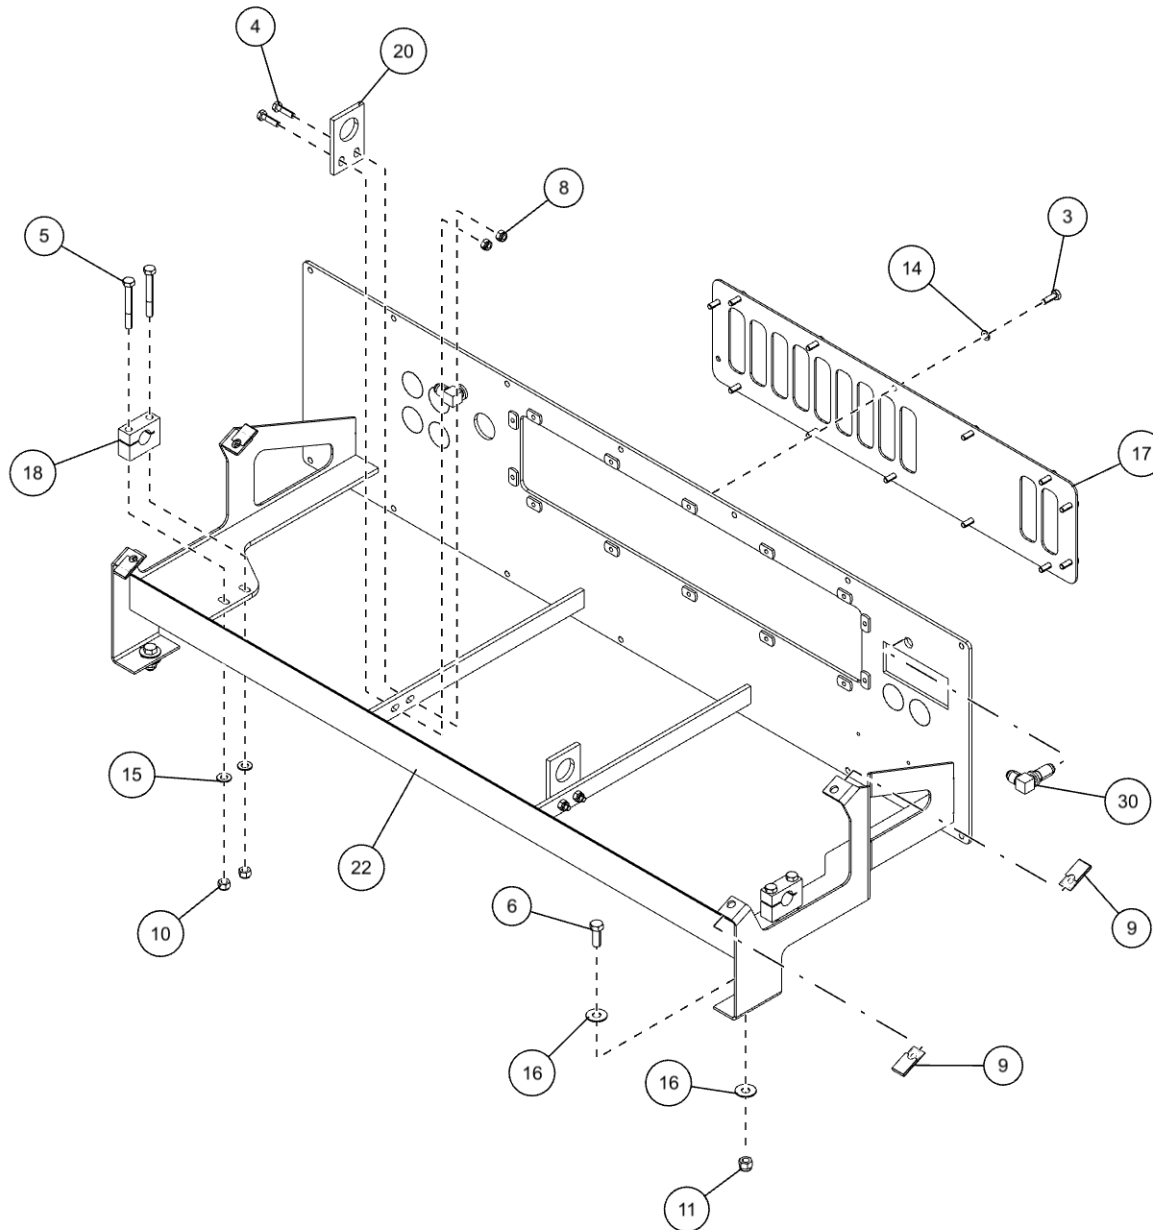

LEFT HAND CONTROL STATION ASSEMBLY (09002247) (cont'd)

Control Frame Components

LEFT HAND CONTROL STATION ASSEMBLY (09002247) (cont'd)
Control Frame Components (cont'd)

ITEM	PART NUMBER	DESCRIPTION	QTY
	09002247	CONTROL ASSY, 11 HANDLE WV	
1	0302726	GREASE FITTING, 1/4-28 45	11
2	0310148	BOOT, CONTROL HANDLE	11
3	0400066	SCREW, 1/4-20X3/4 HHC GR5	14
4	0400070	SCREW, 1/4-20X1 HHC GR5	15
5	0400107	SCREW, 5/16-18X2-1/2 HHC GR5	4
6	0400126	SCREW, 3/8-16X1 HHC GR5	2
7	0400365	NUT, 1/4-28 HEX	22
8	0400367	NUT, 1/4-20 LOK	15
9	0400379	NUT, 5/16-18 SPR J	4
10	0400382	NUT, 5/16-18 LOK	4
11	0400392	NUT, 3/8-16 LOK	2
12	0400393	NUT, 3/8-16 JAM	11
13	0400451	WASHER, 1/4	11
14	0400452	LKWASHER, 1/4	14
15	0400463	WASHER, 5/16	4
16	0400480	WASHER, 3/8	4
17	07002691	PLATE, CONTROL ASSEMBLY BACK	1
18	0711235	CLAMP, SHAFT CONTROL BOX	2
19	0717206	TUBE - 1.25 OD SPACER	1
20	0723378	PLATE-PIN SUPPORT	2
21	0724669	PIN CONTROL HANDLE	1
22	08028819	CONTROL FRAME WLDMT KNEE W/A	1
23	0807980	CONTROL ROD WELDMENT	2
24	0807981	CONTROL ROD WELDMENT	2
25	0807982	CONTROL ROD WELDMENT	2
26	0807983	CONTROL ROD WELDMENT	4
27	0807984	CONTROL ROD WELDMENT	1
28	0907441	CONTROL HANDLE ASSY - SHORT	10
29	0911240	CTL HANDLE ASSY-SPL	1
30	FC41	FITTING-90DEG BLKHD ELB W/ NUT	2
31	HD0900	BEARING, ROD END, 1/4-28	22