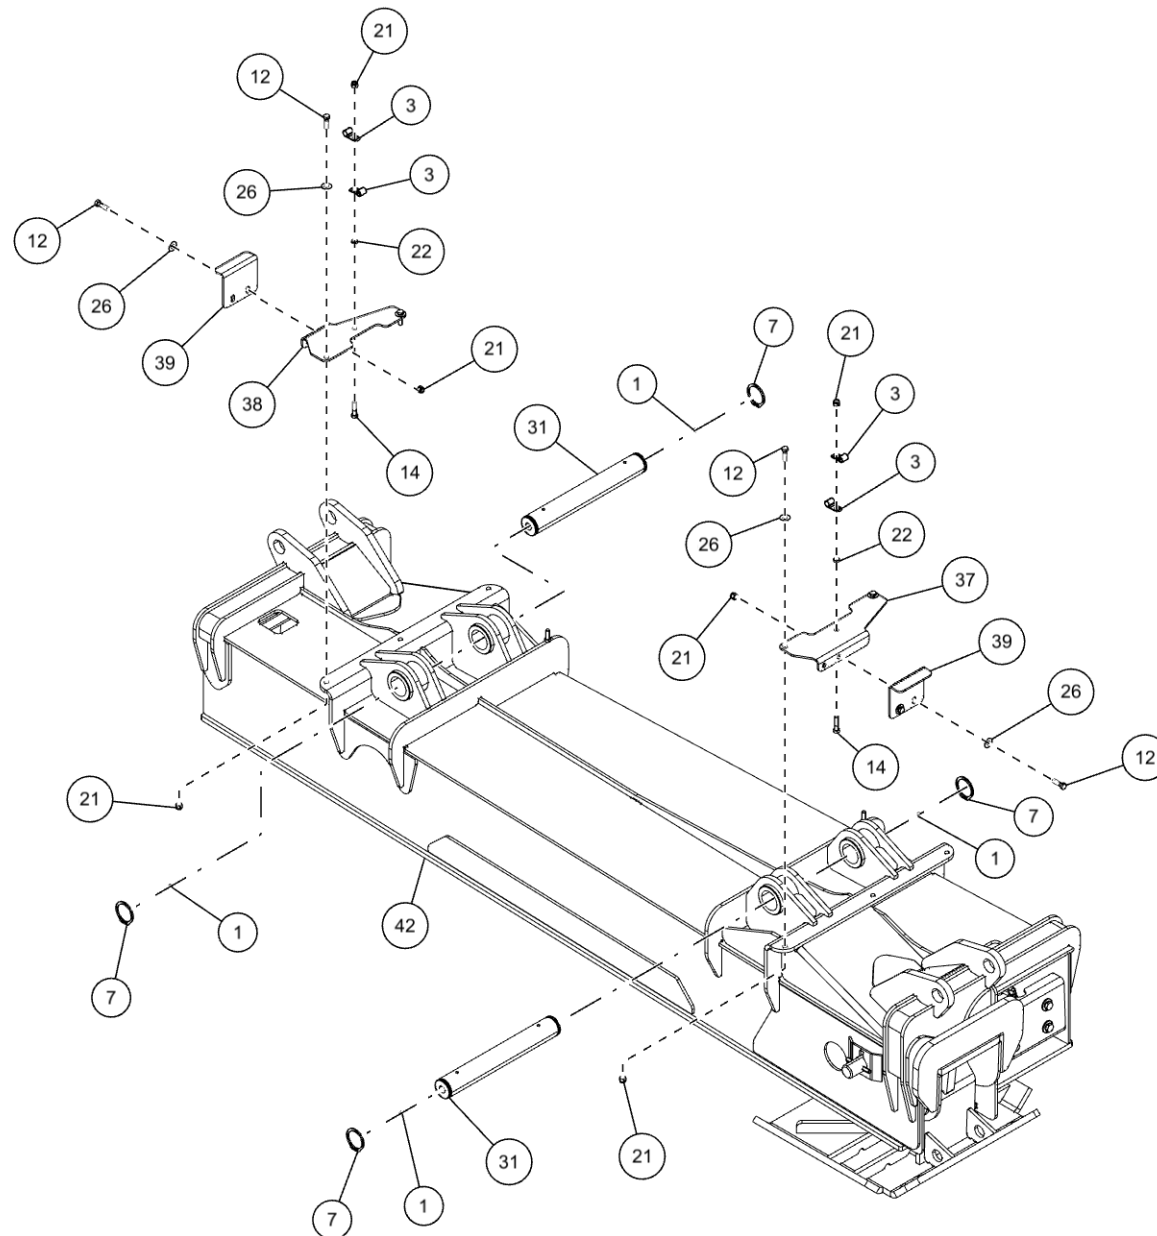

3-STAGE FRONT OUTRIGGER ASSEMBLY - BIG FEET (0911652) (cont'd) Outer Stage Components

3-STAGE FRONT OUTRIGGER - BIG FEET (0911652) (cont'd)
Outer Stage Components (cont'd)

ITEM	PART NUMBER	DESCRIPTION	QTY
	0911652	3-STG FRT OUTRGR ASSY BIG FEET	
1	0300113	GREASE FITTING, 1/4-28 STR	4
2	0301522	ADAPTER, 6MJ-6MB	2
3	0301601	CLAMP, HOSE, INSUL, 5/8	4
4	0301642	SNAP RING, 1-1/4 DIA	4
5	0302509	ELBOW, 6MJ-6MB45	2
6	03026693	PAD, SLIDE	2
7	0302776	SNAP RING,EXTERNAL 2	4
8	0303490	PAD-WEAR 1/2" X 1" X 4"	2
9	0310396	CYLINDER,OUTRIG 3BOREx84STROKE	2
10	0312690	OUTRIGGER WEAR PAD 0.31x1.50x6	4
11	0400066	SCREW, 1/4-20X3/4 HHC GR5	2
12	0400122	SCREW, 3/8-16X1-1/4 HHC GR5	12
13	0400126	SCREW, 3/8-16X1 HHC GR5	4
14	0400132	SCREW, 3/8-16X1-1/2 HHC GR5	2
15	0400176	SCREW, 1/2-13X1 HHC GR5	6
16	0400239	SCREW, 1/2-13X3/4 HHC GR5	16
17	0400260	SCREW, 5/8-11X2 HHC GR5	2
18	0400343	SCREW, 1/2-13X2 HHC GR8	8
19	0400351	NUT, 8-32 HEX	8
20	0400367	NUT, 1/4-20 LOK	2
21	0400392	NUT, 3/8-16 LOK	10
22	0400398	NUT, 3/8-16 LOK JAM	2
23	0400416	NUT, 1/2-13 LOK GR8	8
24	0400421	NUT, 5/8-11 LOK	2
25	0400451	WASHER, 1/4	2
26	0400480	WASHER, 3/8	16
27	0400482	LKWASHER, 3/8	8
28	0400491	LKWASHER, 1/2	22
29	0400497	WASHER, 1/2 GR8	8
30	0401054	SCREW, 8-32X3/4 PRH SS	8
31	07015387	PIN, H-BEAM PIVOT	2
32	07032582	PLATE, PAD CAGE	2
33	07032588	PLATE, MID STAGE EXTEND STOP	2
34	0703277	PAD, SLIDER	4
35	07049606	ANTI SNAKING SPACER (BOLT-ON)	4
36	0719462	PLATE - PAD CAGE	2
37	0721989	PLATE, CAM MOUNTING	1
38	0722124	PLATE, RIGHT CAM MOUNTING	1
39	0722174	ANGLE - CAM	2
40	0726709	PLATE STOP	2
41	0810335	3RD STG/INNER, BIG FOOT, FRONT	2
42	0810529	FRONT OUTRIGGER BOX WELDMENT	1
43	0810530	OUTRIGGER MID STAGE WELDMENT	2
44	0910190	LOCK PIN ASSEMBLY	2
45	897400002	REAR PIN	2