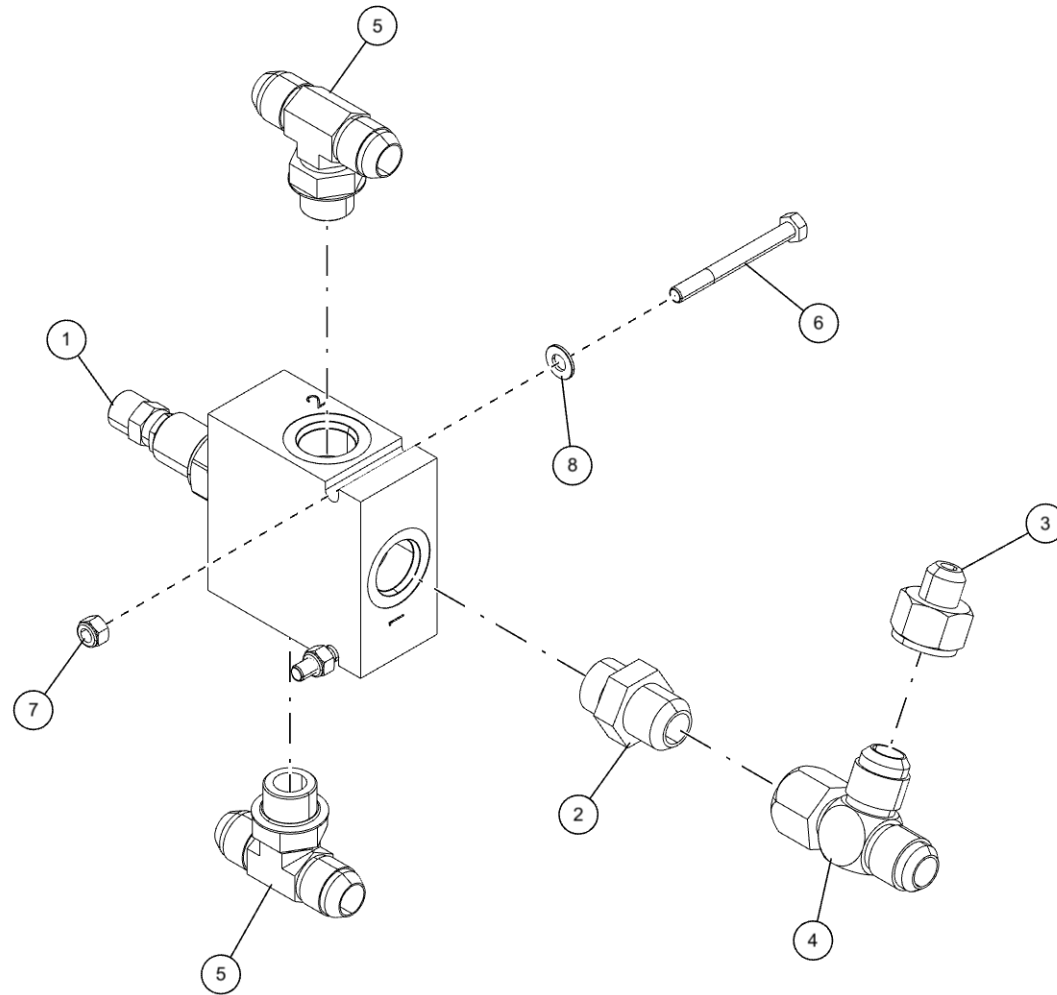

PRESSURE REDUCING HYDRAULIC VALVE (09002246)

Valve Components

PRESSURE REDUCING HYDRAULIC VALVE (09002246) (cont'd)
Valve Components (cont'd)

ITEM	PART NUMBER	DESCRIPTION	QTY
	09002246	VALVE ASSY, PRESSURE REDUCING	
1	03001781	VALVE, PRESSURE REDUCING	1
2	0300400	CONNECTOR, 12MJ-12MB	1
3	0301372	FITTING, ST.CONN. 12FJ-8MJ	1
4	0302826	FITTING, TEE	1
5	0310520	FITTING - TEE 12MJ-12MJ-12MB	2
6	0400114	SCREW, 5/16-18X3 HHC GR5	2
7	0400382	NUT, 5/16-18 LOK	2
8	0400463	WASHER, 5/16	2