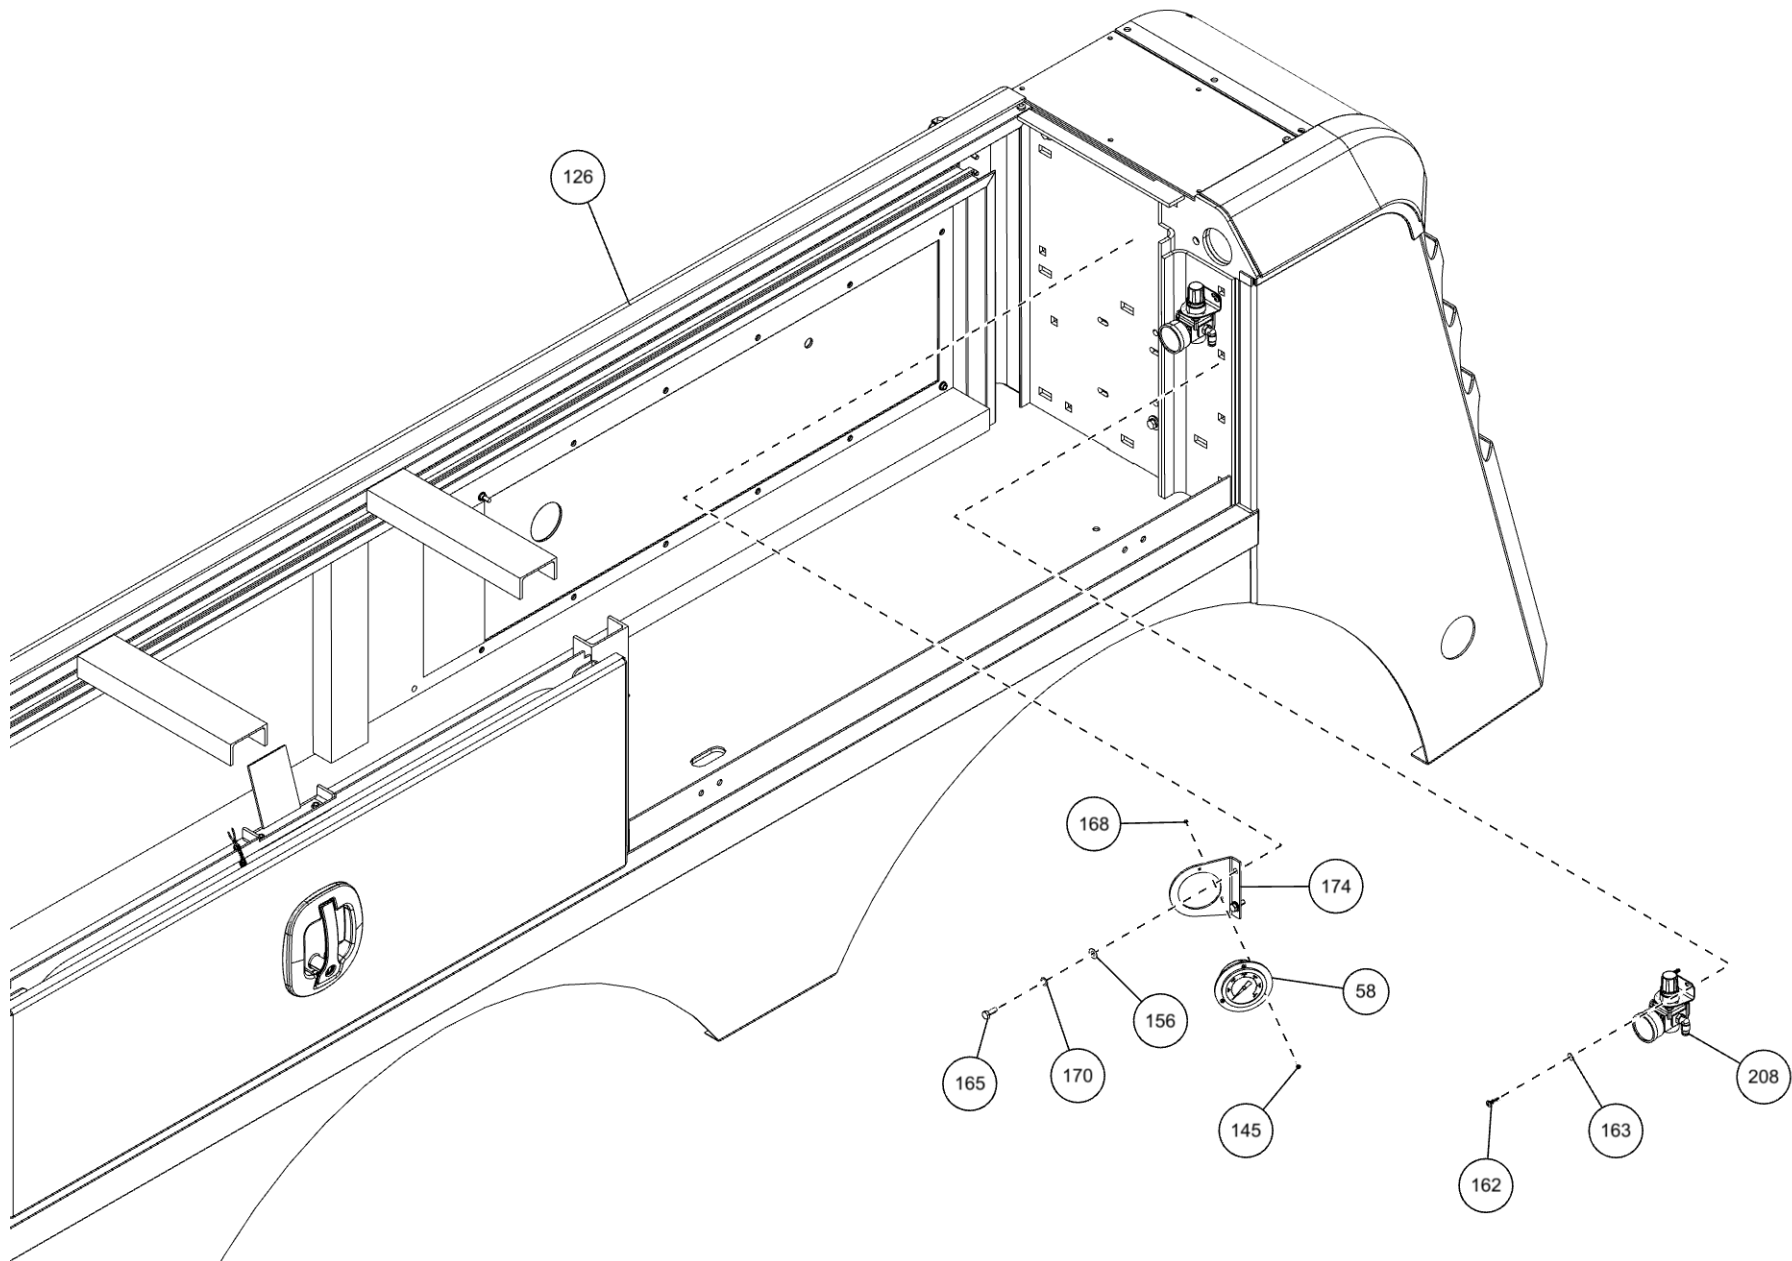

1150KB COACH LOW RIDER (09020592) (cont'd)
Air Regulators & Pressure Gauge

1150KB COACH LOW RIDER (09020592) (cont'd)

Air Regulators & Pressure Gauge (cont'd)

ITEM	PART NUMBER	DESCRIPTION	QTY
	09020592	1150KB_COACH_LR_22K_50K_DW	
1	03000012	HOSE HYD, 29" LONG	1
2	0300041	CONNECTOR, 8MJ-8MB	9
3	0300044	ADAPTER, 6MJ-8MB	6
4	0300052	ELBOW, 8MJ-10MB90	5
5	0300113	GREASE FITTING, 1/4-28 STR	7
6	0300229	FITTING, ELB 8MJ-8MP90	1
7	03003419	HOSE, HYD 132" LG	1
8	03003420	HOSE, HYD 60" LG	1
9	03003421	HOSE, HYD 18" LG	3
10	03003424	HOSE, HYD 138"	1
11	03003425	HOSE, HYD 90" LG	4
12	03003426	HOSE, HYD 45" LG	6
13	03003427	HOSE, HYD 192" LG	2
14	0300364	CLAMP-HOSE, 0.875"-2.75" 50"LBS	4
15	0300400	CONNECTOR, 12MJ-12MB	1
16	0300431	CONNECTOR, 16MJ-16MJ	1
17	0300558	HOSE, SUCTION 2"ID 100R4 (C4)	15 ft.
18	0300657	HOSE HYD, 46" LG	4
19	0300659	HOSE HYD, 45"	2
20	0300660	HOSE HYD, 120"	4
21	0300835	KNOB-BOOM (UP-DOWN)	1
22	0300837	KNOB-BOOM (IN-OUT)	1
23	0300865	FITTING, CONNECTOR 8MJ-8MJ	3
24	03008669	HOSE HYD 144" 16M3K W/16-16FJX EE	1
25	0301113	HOSE HYD, 82"	2
26	0301368	ADAPTER, 16MB-12MJ	1
27	0301372	FITTING, ST.CONN. 12FJ-8MJ	1
28	0301376	CONNECTOR 8 MJ - 10 MB	6
29	0301377	FITTING, TEE, 3/8" JIC	1
30	0301388	ELBOW, 8MJ-8MB90	14
31	0301422	FITTING, 6MJ-6MJ SMALL	5
32	0301427	HOSE HYD, 11" 5000 PSI	2
33	0301445	FITTING, EXTENDED	10
34	0301470	FITTING, 90ELB 6MJ-8MB90	13
35	0301471	HOSE, 30" 8FJK-8M3K-8FJX90	5
36	0301473	HOSE HYD, 18" LG	4
37	0301522	ADAPTER, 6MJ-6MB	30
38	0301577	1/4 OD PLASTIC AIRLINE, BLACK	69 ft.
39	03016142	TUBE, HYD ASSY SF TO O/R	4
40	0301619	TEE, 6MJ-6MJ-6MB BRANCH	1
41	0301620	ELBOW, 6MJ-6MB90	4
42	0301637	FITTING, FL - FLANGE	1
43	0301695	HOSE HYD, 91"	2
44	0301696	FITTING, ELB 90 DEG 6MJ-6FJX90	3
45	0301767	FITTING, HOSE BARB 1FJX	2
46	0301781	FITTING, SWV NUT RUN TEE	2
47	0301861	QUICK PIN, LINCH -B7932 PL 7/16	2
48	0301909	RECEPTACLE BOOT	1
49	0301946	FITTING, BLKHD CONNECT	3
50	0301948	HD 7 WAY TRAILER CONNECT	1
51	0301995	FITTING, ADAPTER STR	1
52	0301997	HOSE HYD, 18" 6FJX-6FJX -6M2T	1
53	0301998	HOSE HYD, 24" LG	2
54	0302052	TEE, 8MJ-8FJX-8MJ RUN	1
55	0302056	HOSE HYD, 183"	5
56	0302085	FITTING, 90 DEG ADPTR	3
57	0302170	FITTING, SWV 90 DEG BENT	2