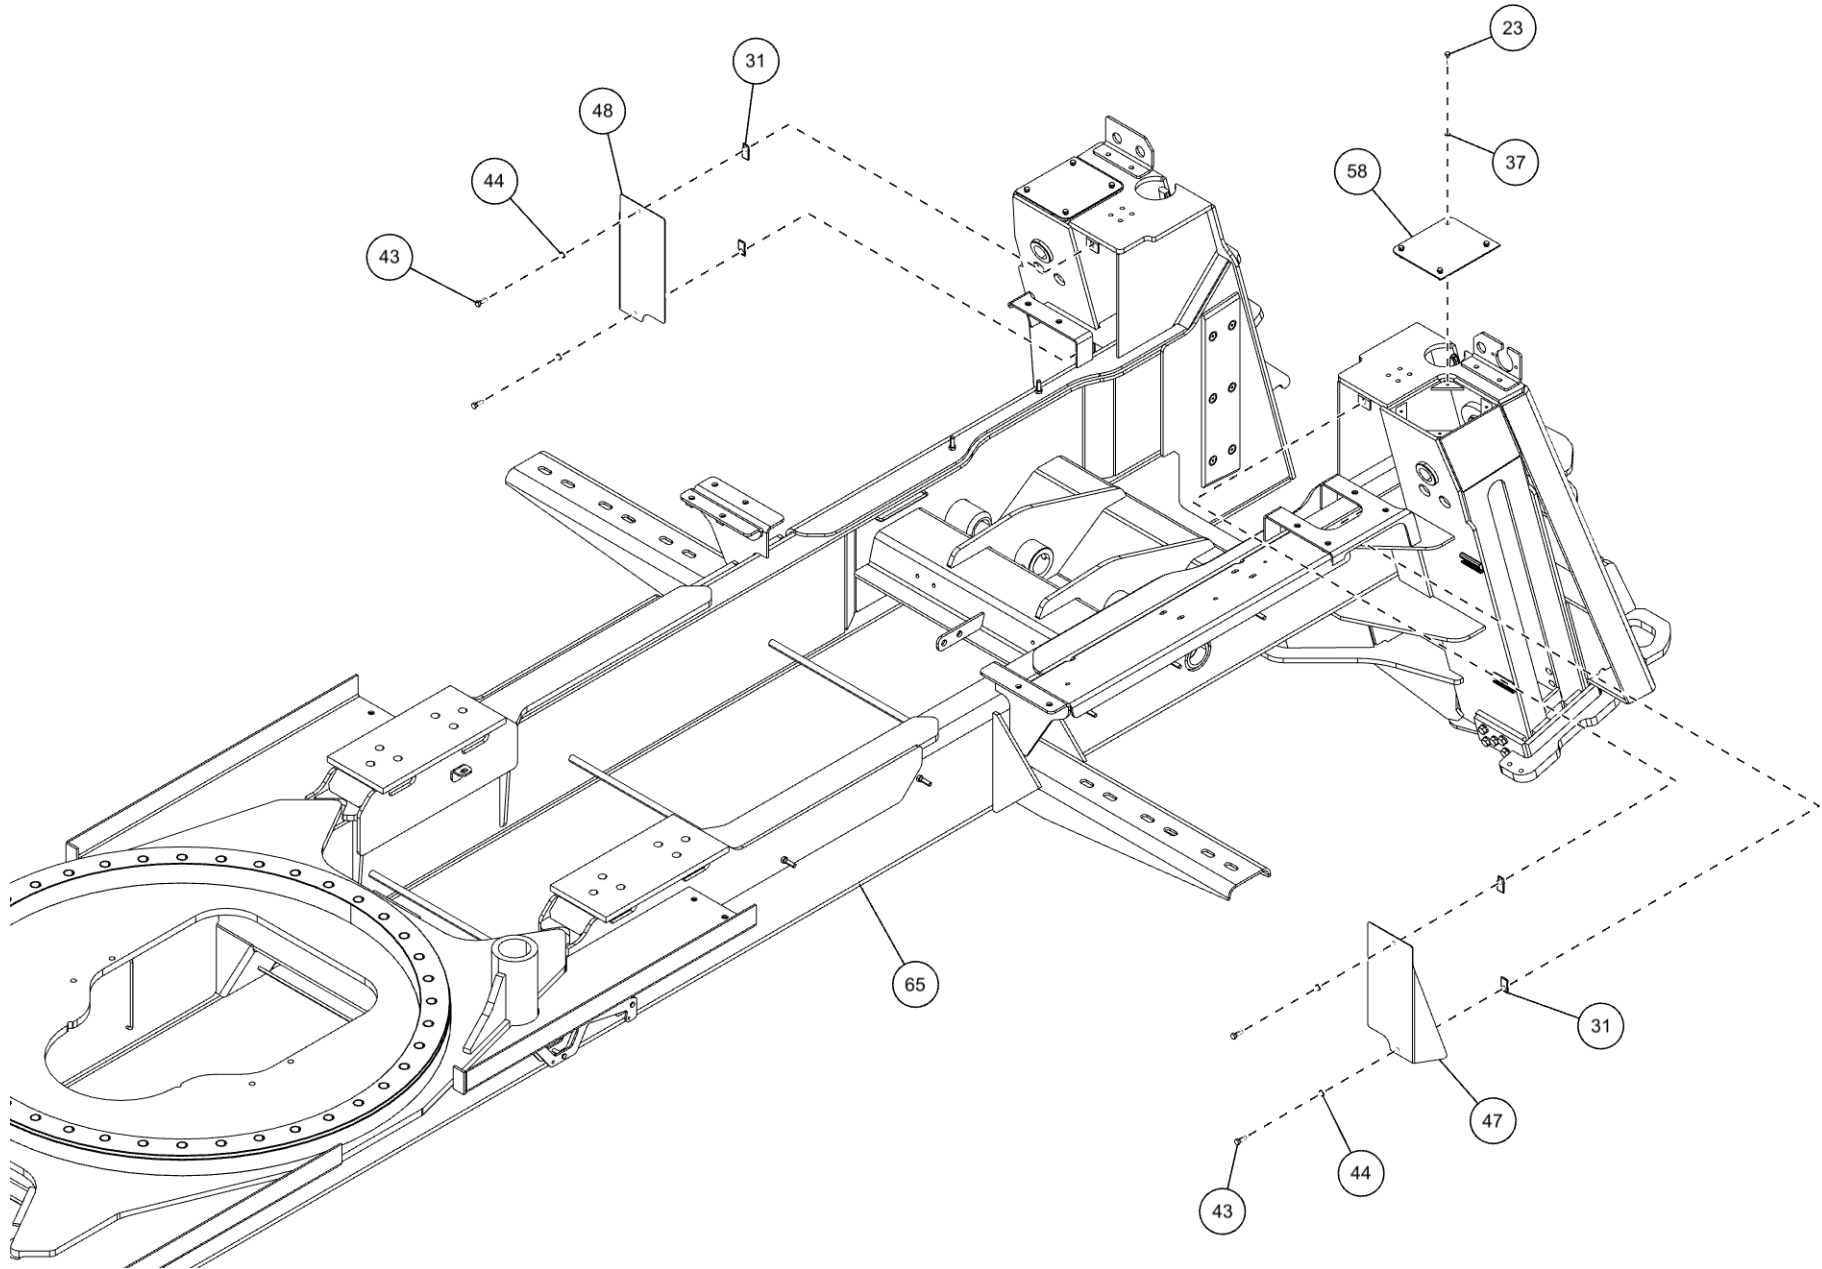

SUBFRAME ASSEMBLY (09001437) (cont'd)

Chain Box Covers & Rear Outrigger Covers

SUBFRAME ASSEMBLY (09001437) (cont'd)
Chain Box Covers & Rear Outrigger Covers (cont'd)

ITEM	PART NUMBER	DESCRIPTION	QTY
	09001437	SUBFRAME ASSEMBLY, KNEE BOOM	
1	0300113	GREASE FITTING, 1/4-28 STR	3
2	0300229	FITTING, ELB 8MJ-8MP90	4
3	0300329	SNAP RING, EXTERNAL 2	4
4	0301368	ADAPTER, 16MB-12MJ	1
5	0301470	FITTING, 90ELB 6MJ-8MB90	4
6	03015922	STAUFF CLAMP, 3/8 TWIN	4
7	03016142	TUBE, HYD ASSY SF TO O/R	4
8	0301696	FITTING, ELB 90 DEG 6MJ-6FJX90	3
9	0301781	FITTING, SWV NUT RUN TEE	2
10	0302170	FITTING, SWV 90 DEG BENT	2
11	0302538	BUSHING - U/L	2
12	0302575	FITTING-BULKHEAD RUN TEE	2
13	0302727	FITTING, HYD CONN	3
14	0310397	VALVE, DIVERTER WALVOIL	2
15	0310398	HANDLE, DIVERTER VALVE	2
16	0310432	FITTING - ADAPTER 16MJ-20MB	2
17	0310480	FITTING - BULKHEAD -6 UNION	4
18	0310637	PLUG, HOLE	2
19	0311467	FITT HYD 8FJ-6MJ	1
20	0311747	BEARING ROTATOR	1
21	0312575	BOOM PIVOT BRKT-MACHINED	2
22	0400066	SCREW, 1/4-20X3/4 HHC GR5	8
23	0400070	SCREW, 1/4-20X1 HHC GR5	8
24	0400109	SCREW, 5/16-18X1 HHC GR5	4
25	0400122	SCREW, 3/8-16X1-1/4 HHC GR5	6
26	0400132	SCREW, 3/8-16X1-1/2 HHC GR5	16
27	0400237	SCREW, 1/2-13X4 HHC GR5	2
28	0400286	SCREW, 3/4-10X2-3/4 HHC GR8	12
29	0400338	SCREW, 1-8X6-1/2 HHC GR8	40
30	0400367	NUT, 1/4-20 LOK	6
31	0400379	NUT, 5/16-18 SPR J	8
32	0400392	NUT, 3/8-16 LOK	6
33	0400408	NUT, 1/2-13 LOK	2
34	0400416	NUT, 1/2-13 LOK GR8	4
35	0400431	NUT, 3/4-10 LOK GR8	12
36	0400451	WASHER, 1/4	6
37	0400452	LKWASHER, 1/4	16

ITEM	PART NUMBER	DESCRIPTION	QTY
38	0400480	WASHER, 3/8	6
39	0400491	LKWASHER, 1/2	10
40	0400497	WASHER, 1/2 GR8	6
41	0400522	WASHER, 1-1/16X2X1/8 TH YZ	40
42	0400980	SCREW, 3/8-16X1 FHS	12
43	0402032	SCREW, 5/16-18X1 HHC SS	4
44	0402118	LKWASHER, 5/16 SS	8
45	0402121	LKWASHER, 3/8 SS	16
46	07002416	PIN, U/L LIFT CYLINDER BASE	2
47	07002417	COVER, LEFT CHAIN BOX	1
48	07002418	COVER, RIGHT CAHIN BOX	1
49	07002692	FLOOR SHEET, MID CENTER COVER	1
50	07002693	FLOOR SHEET, LEFT MID DECK	1
51	07002696	FLOOR SHEET, RIGHT MID DECK	1
52	07002697	FLOOR SHEET, LEFT REAR DECK	1
53	07002698	FLOOR SHEET, RIGHT REAR DECK	1
54	07002699	CHANNEL, VALVE COVER	1
55	07008501	PLATE, FRONT HYD COVER	1
56	07030626	PLATE - SPACER	4
57	0714581	PLATE, BOLTING	4
58	0722002	PLATE - REAR O/R COVER	2
59	0722169	PIN - O/R CYLINDER BASE	2
60	0722171	PLATE - OUTRIGGER COVER	2
61	0722173	PLATE - VALVE MOUNTING	2
62	0722381	ANGLE - BULKHEAD	2
63	0724476	PAD - NYLATRON - BBOM GUIDE	2
64	0725476	PLATE HYD SWIVEL MTG	1
65	08001031	SUBFRAME WELDMENT	1
66	0908432	ROTATOR PINLOCK ASSY	1
67	0910575	FRONT O/R VERTICAL INNER ASSY	2
68	0911857	TANK ASSY	1
69	0911877	KIT, SWIVEL PKG HYD ROTARY	1
70	26687634	THRUST WASHER	2
71	9041010	1/4 NC X 2 1/4 HHCS GR8	6
72	9041402	1/2 NC X 1 1/4 HHCS PLT GR8	10
73	9041406	1/2 NC X 2 1/2 HHCS PL GR8	4
74	FC41	FITTING-90DEG BLKHD ELB W/ NUT	8
75	HA293	FITTING-ADPTR SWV RUN	1