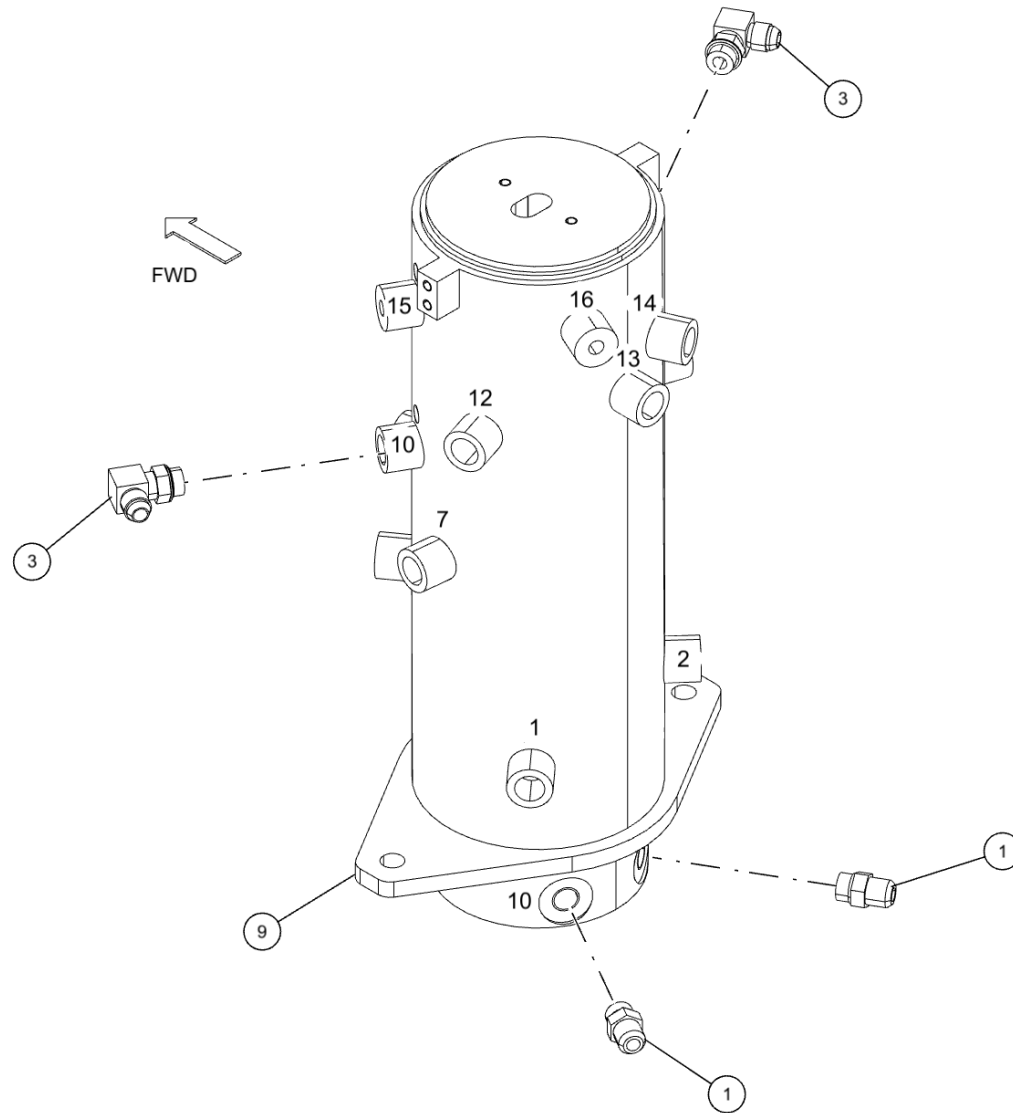

HYDRAULIC ROTARY SWIVEL KIT (0911877) (cont'd)

Swing Control Ports 9 & 10

HYDRAULIC ROTARY SWIVEL KIT (0911877) (cont'd)
Swing Control Ports 9 & 10 (cont'd)

| ITEM | PART NUMBER | DESCRIPTION | QTY |
|------|-------------|-------------------------------|-----|
| | 0911877 | KIT, SWIVEL PKG HYD ROTARY | |
| 1 | 0300041 | CONNECTOR, 8MJ-8MB | 4 |
| 2 | 0300052 | ELBOW, 8MJ-10MB90 | 4 |
| 3 | 0301388 | ELBOW, 8MJ-8MB90 | 6 |
| 4 | 0301445 | FITTING, EXTENDED | 4 |
| 5 | 0301577 | 1/4 OD PLASTIC AIRLINE, BLACK | 18 |
| 6 | 0302508 | ELBOW, 8MJ-8MB90LL | 6 |
| 7 | 0302695 | ADAPTER, 6MJ-4MB | 1 |
| 8 | 0303886 | 4 MB-PLUG | 1 |
| 9 | 0310083 | SWIVEL, HYDRAULIC | 1 |
| 10 | 0310132 | FITTING, HYD 4MB-4FP | 2 |
| 11 | 0311575 | 1/4x1/4 PTC SWIVEL MALE ELBOW | 2 |
| 12 | 0400260 | SCREW, 5/8-11X2 HHC GR5 | 2 |
| 13 | 0400421 | NUT, 5/8-11 LOK | 2 |
| 14 | GX263 | FITTING, ELB 10MJ-10MB90 | 4 |