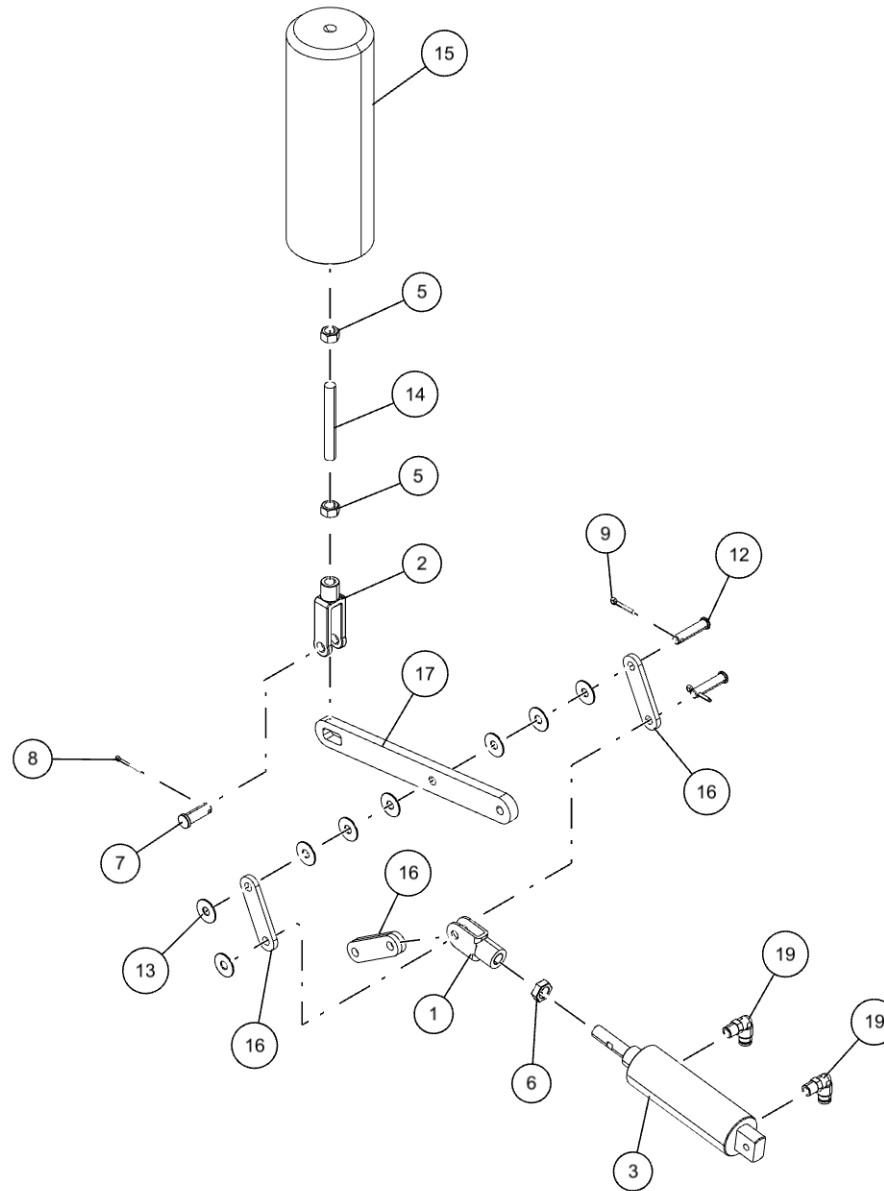

ROTATOR PIN LOCK ASSEMBLY (0908432) (cont'd)

Inner Pin Lock Components

ROTATOR PIN LOCK ASSEMBLY (0908432) (cont'd)
Inner Pin Lock Components (cont'd)

ITEM	PART NUMBER	DESCRIPTION	QTY
	0908432	ROTATOR PINLOCK ASSY	
1	0200052	CLEVIS LINK	1
2	0302231	ADJ CLEVIS 3/8" AC-218	1
3	0306698	AIR CYLINDER-1.5BORE/1.71STROK	1
4	0307612	NYLON SPACER,5/16 THK X 5/16ID	6
5	0400388	NUT, 3/8-24 HEX	2
6	0400401	NUT, 7/16-20 JAM PL	1
7	0400538	PIN, 3/8X1 CLEVIS	1
8	0400540	PIN, 3/32X1 COT	1
9	0400543	PIN, 1/8X3/4 COT SS	5
10	0400663	PIN, 1/4X1-3/4 CLEVIS	1
11	0400664	PIN, 5/16X1-3/4 CLEVIS	2
12	0400666	PIN, 5/16X1-3/8 CLEVIS SS	2
13	0402117	WASHER, 5/16 SS	11
14	0705698	ALLTHREAD, CONNECTOR	1
15	0709331	PIN, RETAIN HOUSE LOCK	1
16	0718297	BAR LINK - PIN LOCK	4
17	0718298	BAR LEVER - PIN LOCK	1
18	0806871	PIN LOCK WELD'T	1
19	9010030	FITT, BRASS ELBOW 1/4T-1/8MPX	2