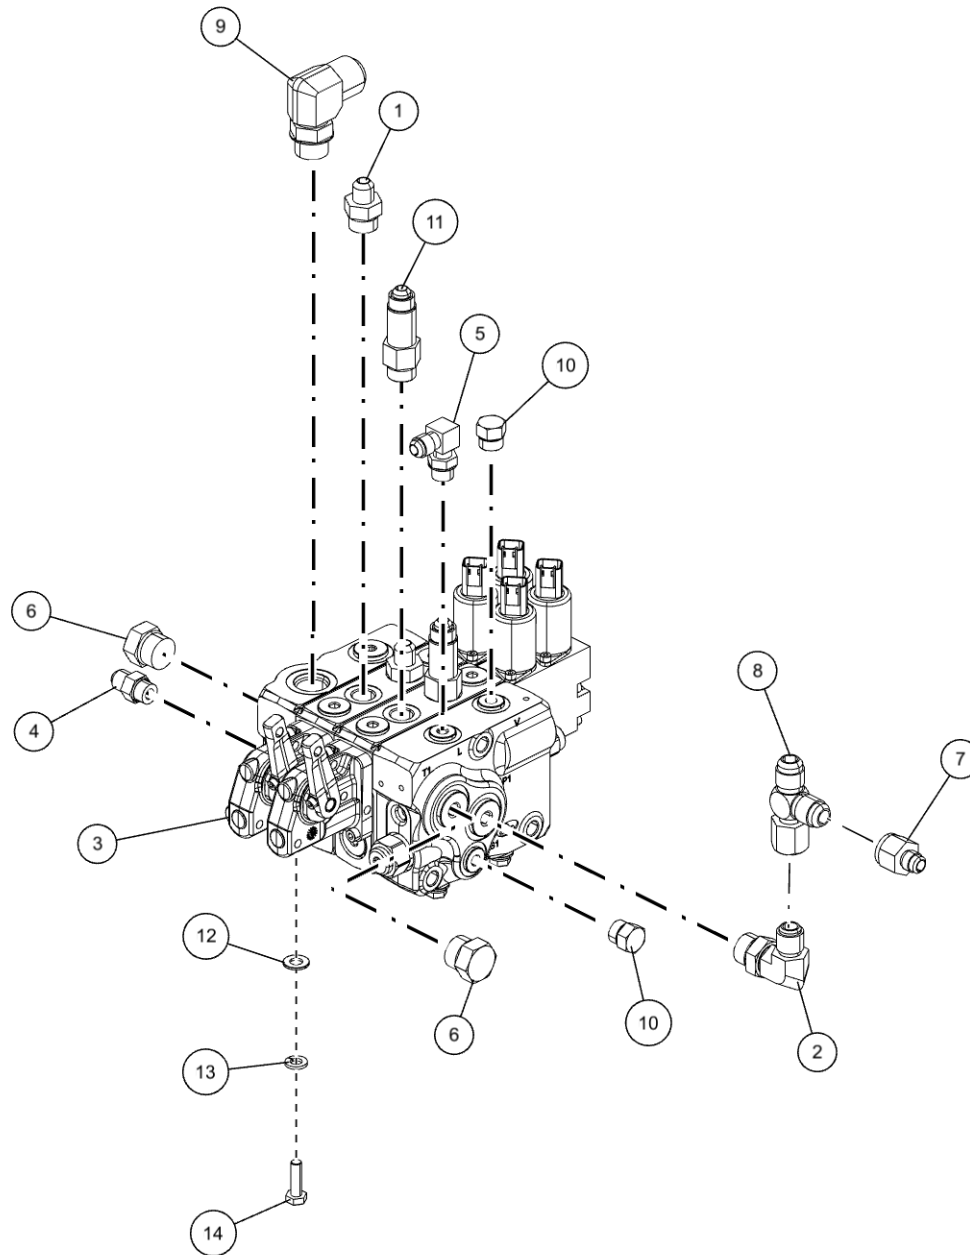

KNEE BOOM HYDRAULIC VALVE (09002244)

Knee Boom Valve Hydraulic Fittings & Mounting Hardware

KNEE BOOM HYDRAULIC VALVE (09002244) (cont'd)
Knee Boom Valve Hydraulic Fittings & Mounting Hardware (cont'd)

ITEM	PART NUMBER	DESCRIPTION	QTY
	09002244	VALVE ASSY, 1150 KNEE BOOM U/L	
1	0300044	ADAPTER, 6MJ-8MB	2
2	0300052	ELBOW, 8MJ-10MB90	1
3	03001780	VALVE, 4K U/L CONTROL	1
4	0301522	ADAPTER, 6MJ-6MB	1
5	0301620	ELBOW, 6MJ-6MB90	1
6	0301783	FIT-STR THRD O-RING PLUG 10MB	2
7	0301995	FITTING, ADAPTER STR	1
8	0302052	TEE, 8MJ-8FJX-8MJ RUN	1
9	0302085	FITTING, 90 DEG ADPTR	1
10	0302507	6 SAE PLUG (6MB PLUG)	2
11	0310289	FITTING-LONG ADAPTER 6MJ-8MBLL	2
12	0400463	WASHER, 5/16	3
13	0400464	LKWASHER, 5/16	3
14	0410540	SCREW, M8-1.25X25 HHC 8.8	3