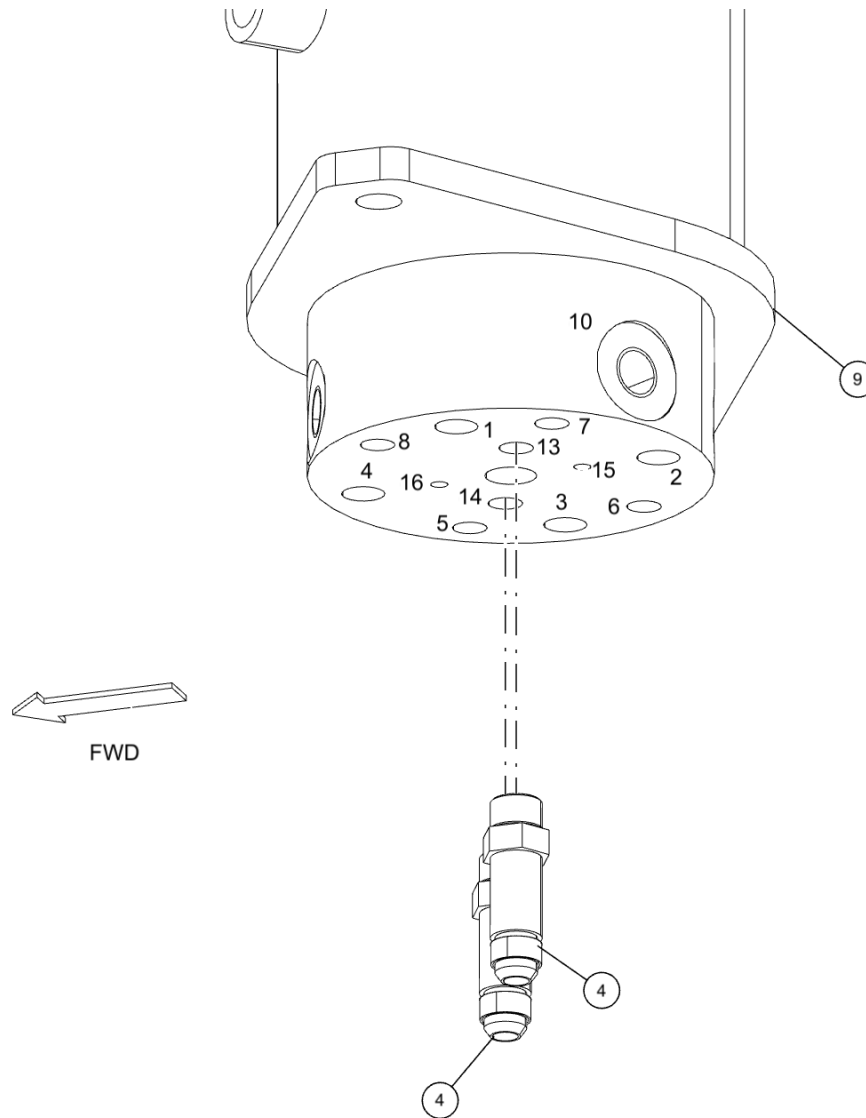

HYDRAULIC ROTARY SWIVEL KIT (0911877) (cont'd)

Boom Lift Bottom Ports 13 & 14

HYDRAULIC ROTARY SWIVEL KIT (0911877) (cont'd)
Boom Lift Bottom Ports 13 & 14 (cont'd)

ITEM	PART NUMBER	DESCRIPTION	QTY
	0911877	KIT, SWIVEL PKG HYD ROTARY	
1	0300041	CONNECTOR, 8MJ-8MB	4
2	0300052	ELBOW, 8MJ-10MB90	4
3	0301388	ELBOW, 8MJ-8MB90	6
4	0301445	FITTING, EXTENDED	4
5	0301577	1/4 OD PLASTIC AIRLINE, BLACK	18
6	0302508	ELBOW, 8MJ-8MB90LL	6
7	0302695	ADAPTER, 6MJ-4MB	1
8	0303886	4 MB-PLUG	1
9	0310083	SWIVEL, HYDRAULIC	1
10	0310132	FITTING, HYD 4MB-4FP	2
11	0311575	1/4x1/4 PTC SWIVEL MALE ELBOW	2
12	0400260	SCREW, 5/8-11X2 HHC GR5	2
13	0400421	NUT, 5/8-11 LOK	2
14	GX263	FITTING, ELB 10MJ-10MB90	4