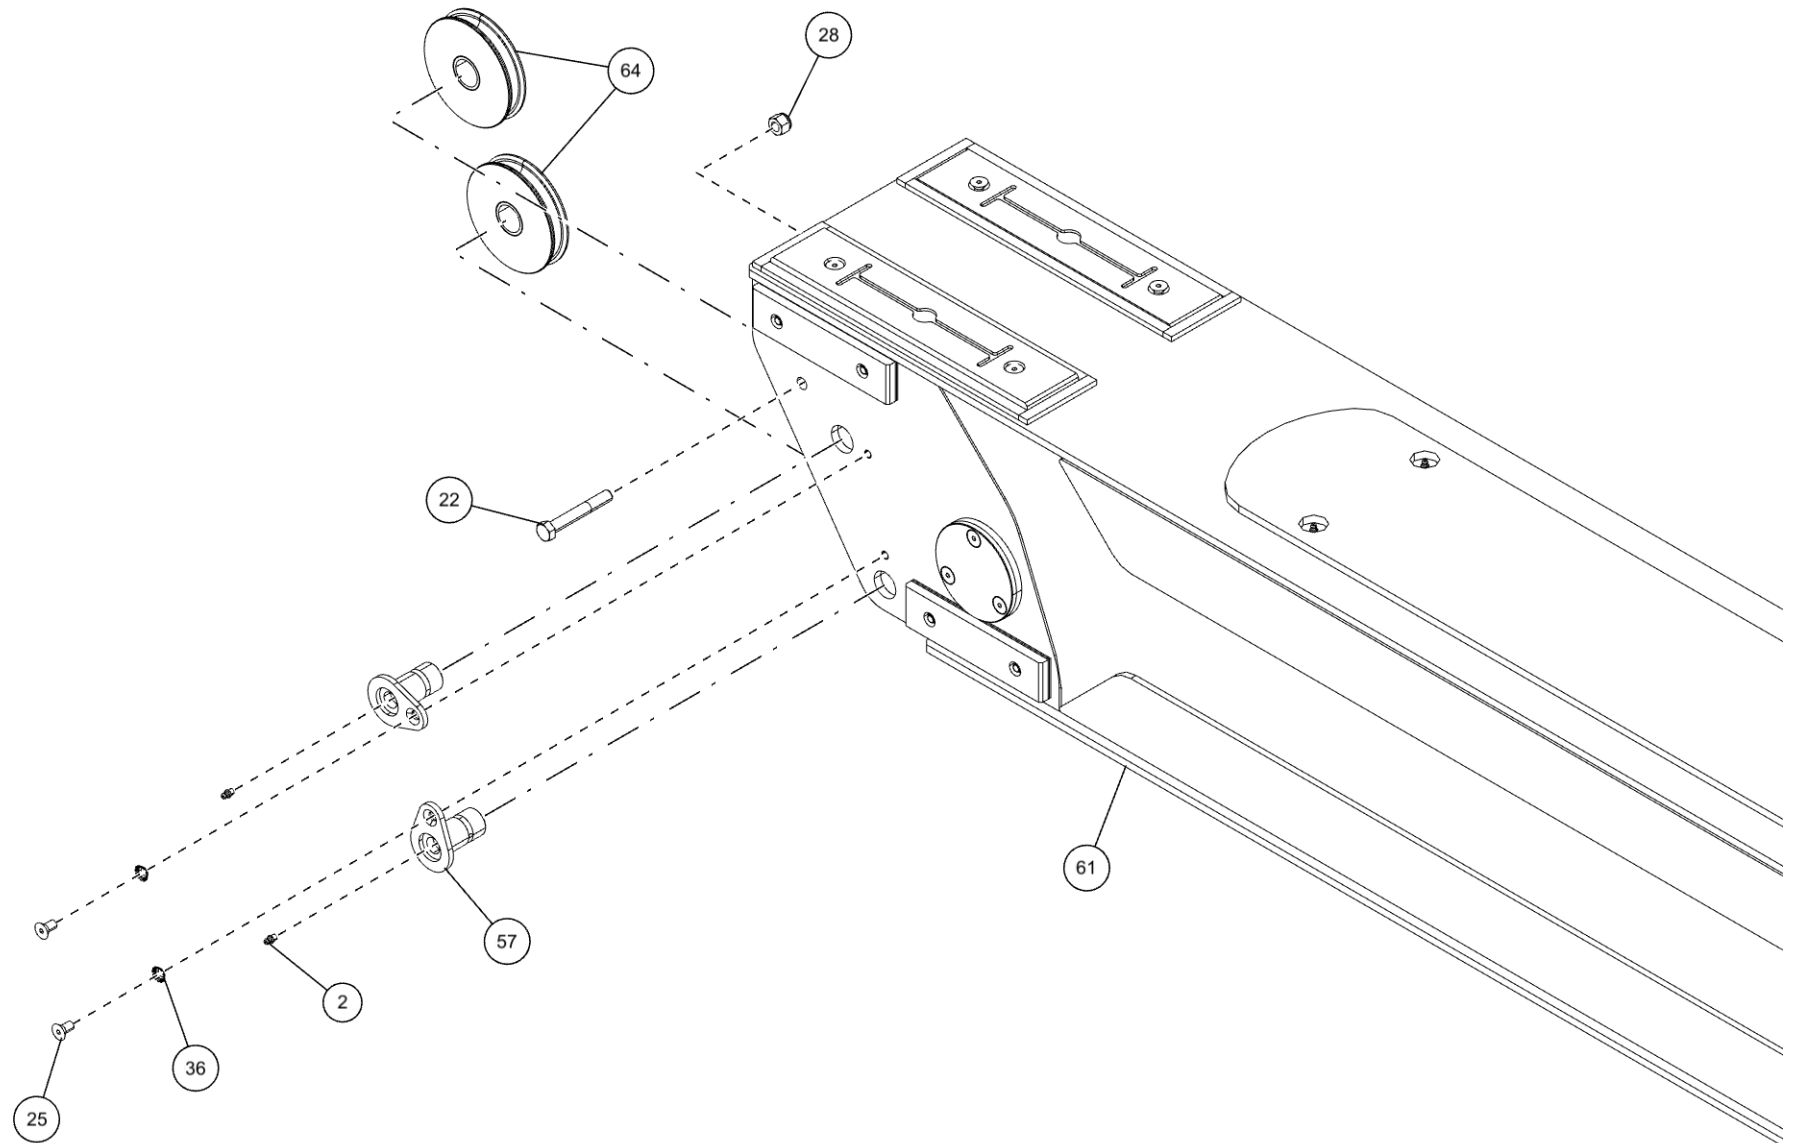

RECOVERY BOOM ASSEMBLY (0911449) (cont'd)

Extend/Retract Cable Sheaves

RECOVERY BOOM ASSEMBLY (0911449) (cont'd)
Extend/Retract Cable Sheaves (cont'd)

ITEM	PART NUMBER	DESCRIPTION	QTY
	0911449	1150 BOOM ASSY	
1	0300110	SNAP RING, 1" 5100-100	2
2	0300113	GREASE FITTING, 1/4-28 STR	14
3	0301397	GREASE FITTING, 1/4-28 90	2
4	03015082	SLIDE PAD UPR WILDWOOD	4
5	0301895	GREASE FITTING, 1/8 STR PTF	6
6	0301923	SLIDE PAD-BOOM-BOTTOM	2
7	0301924	SLIDE PAD-BOOM-SIDE	4
8	0303892	SLIDE PAD-BOOM-SIDE	8
9	0305023	SNAP RING 5100-0225PP	2
10	0306825	SLIDE PAD - 3/4 x 1 x 4	4
11	0307234	PAD - SLIDE	2
12	0311665_1150	0311665_1150.ASM	2
13	0400066	SCREW, 1/4-20X3/4 HHC GR5	4
14	0400121	SCREW, 3/8-16X3/4 HHC GR5	12
15	0400122	SCREW, 3/8-16X1-1/4 HHC GR5	4
16	0400126	SCREW, 3/8-16X1 HHC GR5	8
17	0400132	SCREW, 3/8-16X1-1/2 HHC GR5	4
18	0400133	SCREW, 3/8-16X3 HHC GR5	2
19	0400141	SCREW, 3/8-16X7/8 HHC GR5	8
20	0400157	SCREW, 3/8-16X1-3/4 HHC GR5	1
21	0400177	SCREW, 1/2-13X1-1/4 HHC GR5	4
22	0400186	SCREW, 1/2-13X3-1/2 HHC GR5	2
23	0400248	SCREW, 5/8-11X1 HHC GR8	4
24	0400262	SCREW, 5/8-11X2-1/2 HHC GR8	2
25	0400349	SCREW, 3/8-16X3/4 FHS BO	18
26	0400392	NUT, 3/8-16 LOK	6
27	0400398	NUT, 3/8-16 LOK JAM	1
28	0400408	NUT, 1/2-13 LOK	6
29	0400426	NUT, 5/8-11 LOK GR8	2
30	0400451	WASHER, 1/4	4
31	0400452	LKWASHER, 1/4	4
32	0400471	NUT, 7/8-14 HEX GR8	2
33	0400472	NUT, 7/8-14 JAM GR8	2
34	0400473	WASHER, 7/8 PL GR8	2
35	0400482	LKWASHER, 3/8	32
36	0400483	LKWASHER, 3/8 CET	4
37	0400491	LKWASHER, 1/2	24
38	0400501	WASHER, 1-1/4 SAE PL	6
39	0400503	WASHER, 5/8 GR8	2
40	0400508	LKWASHER, 5/8	8
41	0400564	PIN, 3/8X1-3/4 SPR	6
42	0400930	NUT, 1-1/2X12 HEX GR8	2
43	0400931	NUT, 1-1/2X12 HEX JAM GR8	2
44	0400935	WASHER, 1-1/12 SAE	2
45	0703734	SHIM, SIDE PLATE OUTER BOOM	18

ITEM	PART NUMBER	DESCRIPTION	QTY
46	0703740	SHAFT, EXTEND CYL	1
47	0706042	WING, CABLE LONG 1040&1040B	3
48	0706043	WING, CABLE MED 1040&1040B	1
49	0710638	PIN, D-RING	2
50	0717262	SHIM - SLIDE PAD	12
51	0718466	PLATE - SLIDE PAD SUPPORT	4
52	0719585	D-RING, TOWING	6
53	0725173	PIN DRING	1
54	0725176	SPACER TOP	4
55	0725177	PIN RETRACT CABLE	2
56	0726100	PLATE	2
57	0806752	SHAFT-RETRACT SHEAVE WELD'T	4
58	0806922	LIFT CYL PIVOT ROD END WLDT	2
59	0807844	CABLE TIEBACK WELDMENT	2
60	0810167	OUTER BOOM WLDT 1150	1
61	0810168	SECOND STAGE BOOM WLDT 1150	1
62	0810169	THIRD STAGE BOOM WLDT 1150	1
63	0906537	SWIVEL - BOOM ASSEMBLY	2
64	0908118	SHEAVE ASSY 5" DIA	4
65	0910707	SIDE D-RING PARTS 1060S/1075S	2
66	0911450	EXTEND SYSTEM	1
67	9041402	1/2 NC X 1 1/4 HHCS PLT GR8	24
68	9043950	5/8 NC X 1 1/2 HHCS PL GR 8	4
69	9048800	5/8 WELDLESS CHAIN LINK	2
70	945030007	CABLE TIE BACK SPRING-1	2
71	GA0215	PIN-"D" RING	1