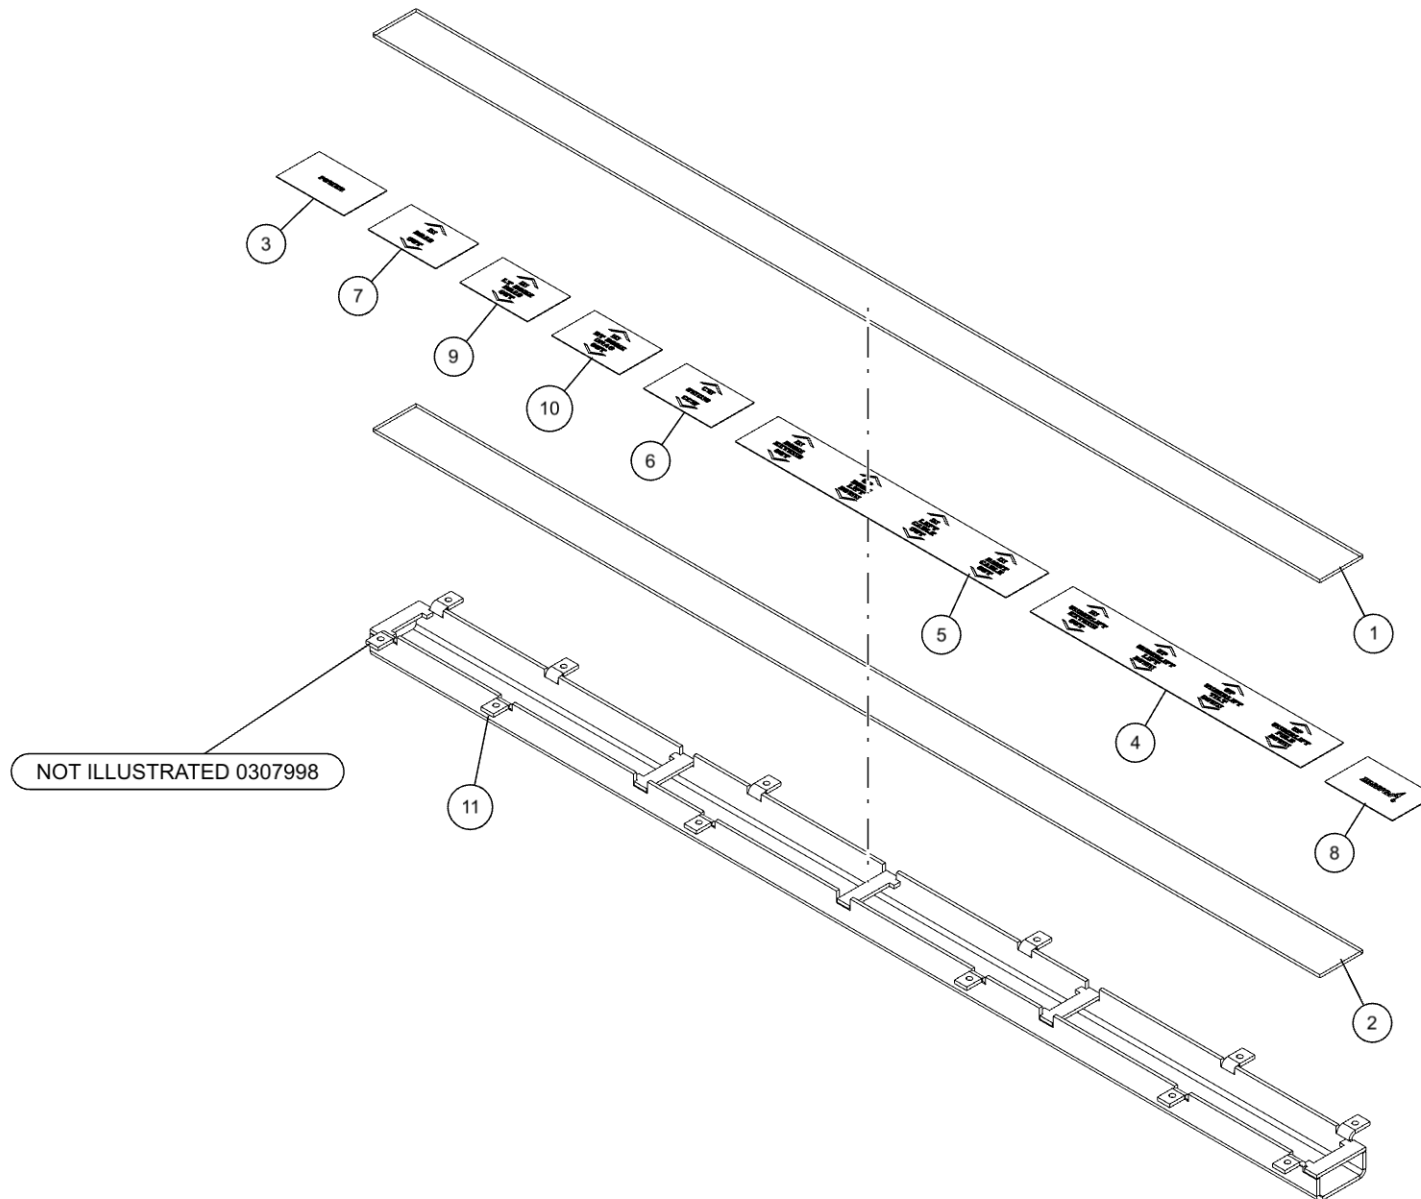

LEFT HAND CONTROL STATION PANEL ILLUMINATED LEGEND (09002950)

Illuminated Legend Assembly

LEFT HAND CONTROL STATION PANEL ILLUMINATED LEGEND (09002950) (cont'd)
Illuminated Legend Assembly (cont'd)

| ITEM | PART NUMBER | DESCRIPTION | QTY |
|------|-------------|--------------------------------|-----|
| | 09002950 | ILLUM LEGEND ASSY LT 1150 KNEE | |
| - | 0307998 | LIGHT,LEGEND RED CONTROL STA | 12 |
| 1 | 0310171 | PLASTIC, COLOR LENS - CLEAR | 1 |
| 2 | 0310172 | PLASTIC, DUST COVER-RED | 1 |
| 3 | 0501582 | LEGEND, PANEL-POWER | 1 |
| 4 | 0501583 | LEGEND, PANEL-UNDERLIFT | 1 |
| 5 | 0501584 | LEGEND, PANEL-BOOM/CABLE | 1 |
| 6 | 0501585 | LEGEND, PANEL-SWING | 1 |
| 7 | 0501586 | LEGEND, PANEL-DRAG | 1 |
| 8 | 0501597 | LEGEND, PANEL-BLANK MILLER LGO | 1 |
| 9 | 0501621 | LEGEND,PANEL- LT BOOM DRAG | 1 |
| 10 | 0501622 | LEGEND,PANEL- RT BOOM DRAG | 1 |
| 11 | 0807202 | CHANNEL,LIGHT&LEGEND WLMT 38.5 | 1 |