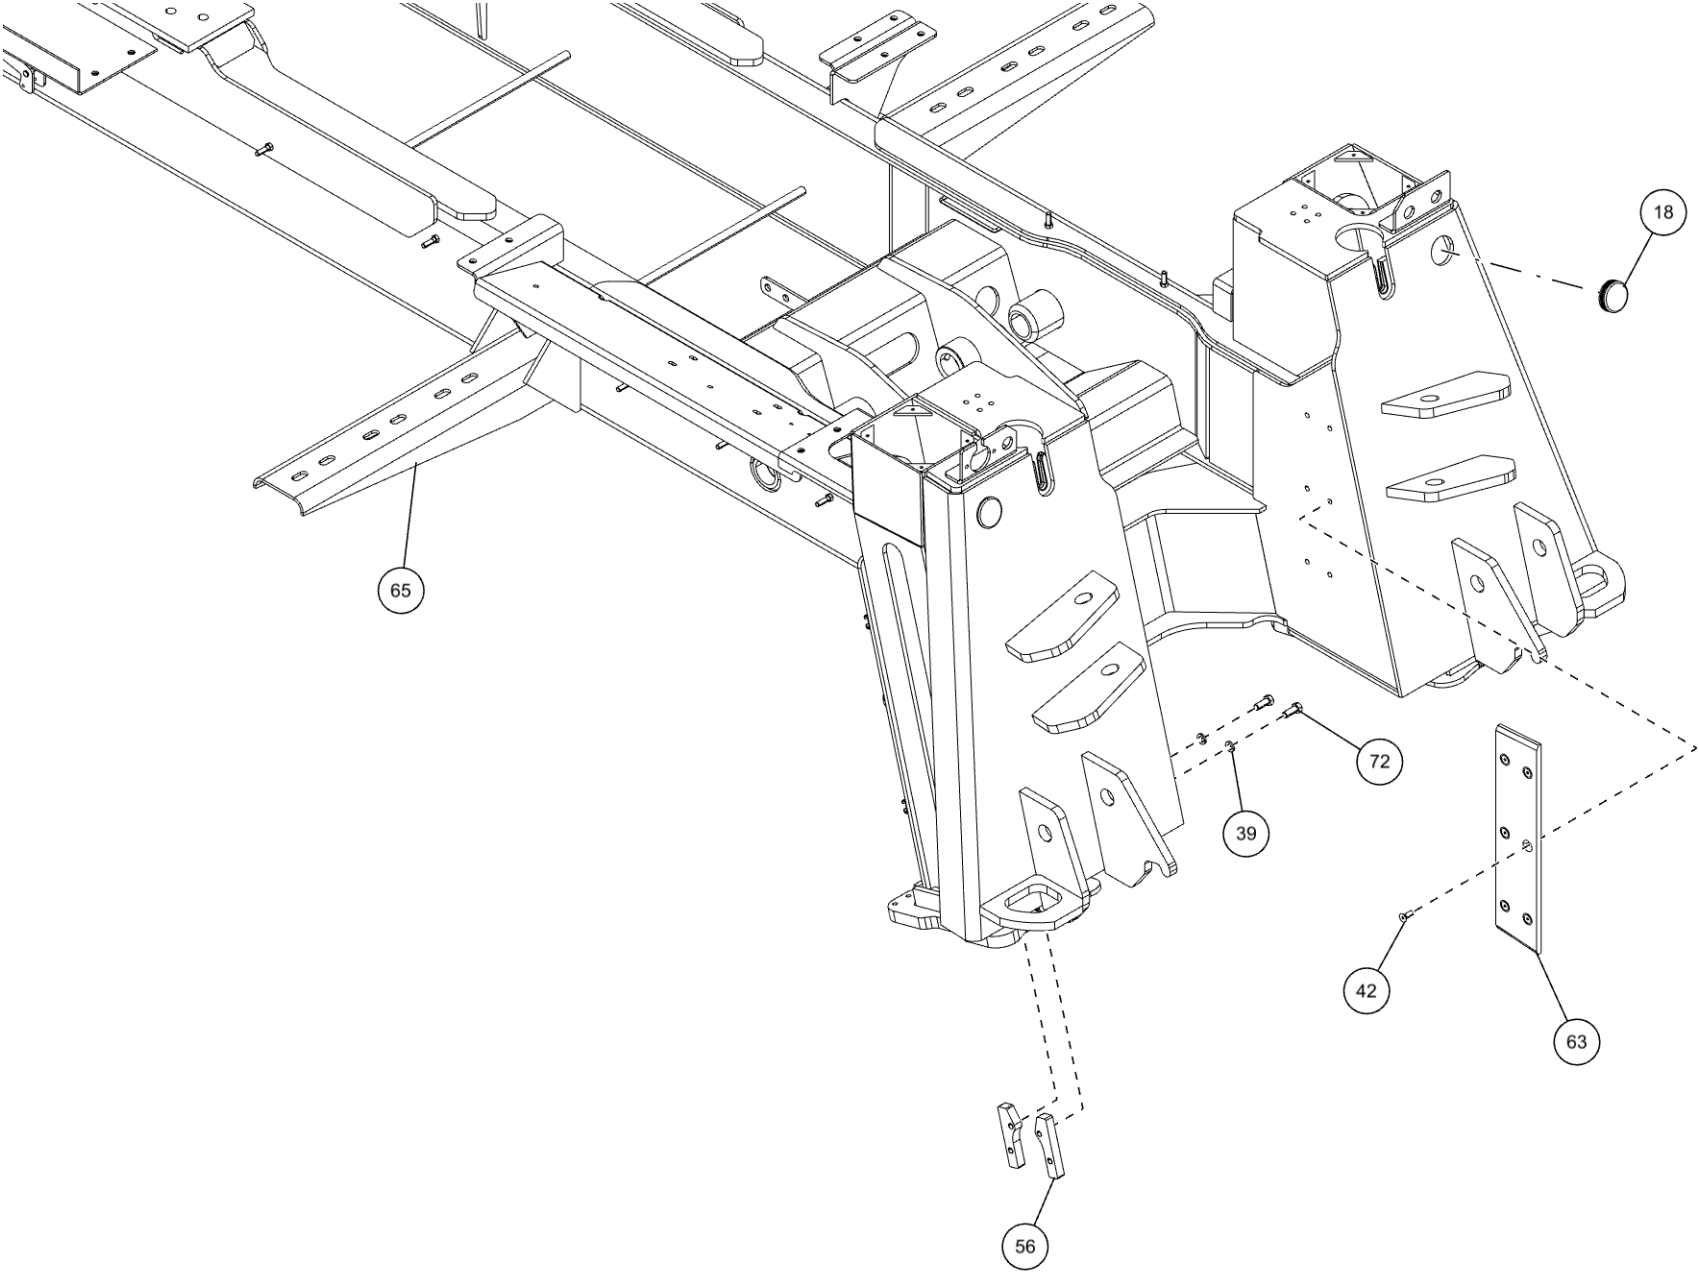

SUBFRAME ASSEMBLY (09001437) (cont'd)
Boom Guide Pads, Spacer Plates & Hole Plug

SUBFRAME ASSEMBLY (09001437) (cont'd)
Chain Box Covers & Rear Outrigger Covers (cont'd)

ITEM	PART NUMBER	DESCRIPTION	QTY
	09001437	SUBFRAME ASSEMBLY, KNEE BOOM	
1	0300113	GREASE FITTING, 1/4-28 STR	3
2	0300229	FITTING, ELB 8MJ-8MP90	4
3	0300329	SNAP RING, EXTERNAL 2	4
4	0301368	ADAPTER, 16MB-12MJ	1
5	0301470	FITTING, 90ELB 6MJ-8MB90	4
6	03015922	STAUFF CLAMP, 3/8 TWIN	4
7	03016142	TUBE, HYD ASSY SF TO O/R	4
8	0301696	FITTING, ELB 90 DEG 6MJ-6FJX90	3
9	0301781	FITTING, SWV NUT RUN TEE	2
10	0302170	FITTING, SWV 90 DEG BENT	2
11	0302538	BUSHING - U/L	2
12	0302575	FITTING-BULKHEAD RUN TEE	2
13	0302727	FITTING, HYD CONN	3
14	0310397	VALVE, DIVERTER WALVOIL	2
15	0310398	HANDLE, DIVERTER VALVE	2
16	0310432	FITTING - ADAPTER 16MJ-20MB	2
17	0310480	FITTING - BULKHEAD -6 UNION	4
18	0310637	PLUG, HOLE	2
19	0311467	FITT HYD 8FJ-6MJ	1
20	0311747	BEARING ROTATOR	1
21	0312575	BOOM PIVOT BRKT-MACHINED	2
22	0400066	SCREW, 1/4-20X3/4 HHC GR5	8
23	0400070	SCREW, 1/4-20X1 HHC GR5	8
24	0400109	SCREW, 5/16-18X1 HHC GR5	4
25	0400122	SCREW, 3/8-16X1-1/4 HHC GR5	6
26	0400132	SCREW, 3/8-16X1-1/2 HHC GR5	16
27	0400237	SCREW, 1/2-13X4 HHC GR5	2
28	0400286	SCREW, 3/4-10X2-3/4 HHC GR8	12
29	0400338	SCREW, 1-8X6-1/2 HHC GR8	40
30	0400367	NUT, 1/4-20 LOK	6
31	0400379	NUT, 5/16-18 SPR J	8
32	0400392	NUT, 3/8-16 LOK	6
33	0400408	NUT, 1/2-13 LOK	2
34	0400416	NUT, 1/2-13 LOK GR8	4
35	0400431	NUT, 3/4-10 LOK GR8	12
36	0400451	WASHER, 1/4	6
37	0400452	LKWASHER, 1/4	16

ITEM	PART NUMBER	DESCRIPTION	QTY
38	0400480	WASHER, 3/8	6
39	0400491	LKWASHER, 1/2	10
40	0400497	WASHER, 1/2 GR8	6
41	0400522	WASHER, 1-1/16X2X1/8 TH YZ	40
42	0400980	SCREW, 3/8-16X1 FHS	12
43	0402032	SCREW, 5/16-18X1 HHC SS	4
44	0402118	LKWASHER, 5/16 SS	8
45	0402121	LKWASHER, 3/8 SS	16
46	07002416	PIN, U/L LIFT CYLINDER BASE	2
47	07002417	COVER, LEFT CHAIN BOX	1
48	07002418	COVER, RIGHT CAHIN BOX	1
49	07002692	FLOOR SHEET, MID CENTER COVER	1
50	07002693	FLOOR SHEET, LEFT MID DECK	1
51	07002696	FLOOR SHEET, RIGHT MID DECK	1
52	07002697	FLOOR SHEET, LEFT REAR DECK	1
53	07002698	FLOOR SHEET, RIGHT REAR DECK	1
54	07002699	CHANNEL, VALVE COVER	1
55	07008501	PLATE, FRONT HYD COVER	1
56	07030626	PLATE - SPACER	4
57	0714581	PLATE, BOLTING	4
58	0722002	PLATE - REAR O/R COVER	2
59	0722169	PIN - O/R CYLINDER BASE	2
60	0722171	PLATE - OUTRIGGER COVER	2
61	0722173	PLATE - VALVE MOUNTING	2
62	0722381	ANGLE - BULKHEAD	2
63	0724476	PAD - NYLATRON - BBOM GUIDE	2
64	0725476	PLATE HYD SWIVEL MTG	1
65	08001031	SUBFRAME WELDMENT	1
66	0908432	ROTATOR PINLOCK ASSY	1
67	0910575	FRONT O/R VERTICAL INNER ASSY	2
68	0911857	TANK ASSY	1
69	0911877	KIT, SWIVEL PKG HYD ROTARY	1
70	26687634	THRUST WASHER	2
71	9041010	1/4 NC X 2 1/4 HHCS GR8	6
72	9041402	1/2 NC X 1 1/4 HHCS PLT GR8	10
73	9041406	1/2 NC X 2 1/2 HHCS PL GR8	4
74	FC41	FITTING-90DEG BLKHD ELB W/ NUT	8
75	HA293	FITTING-ADPTR SWV RUN	1