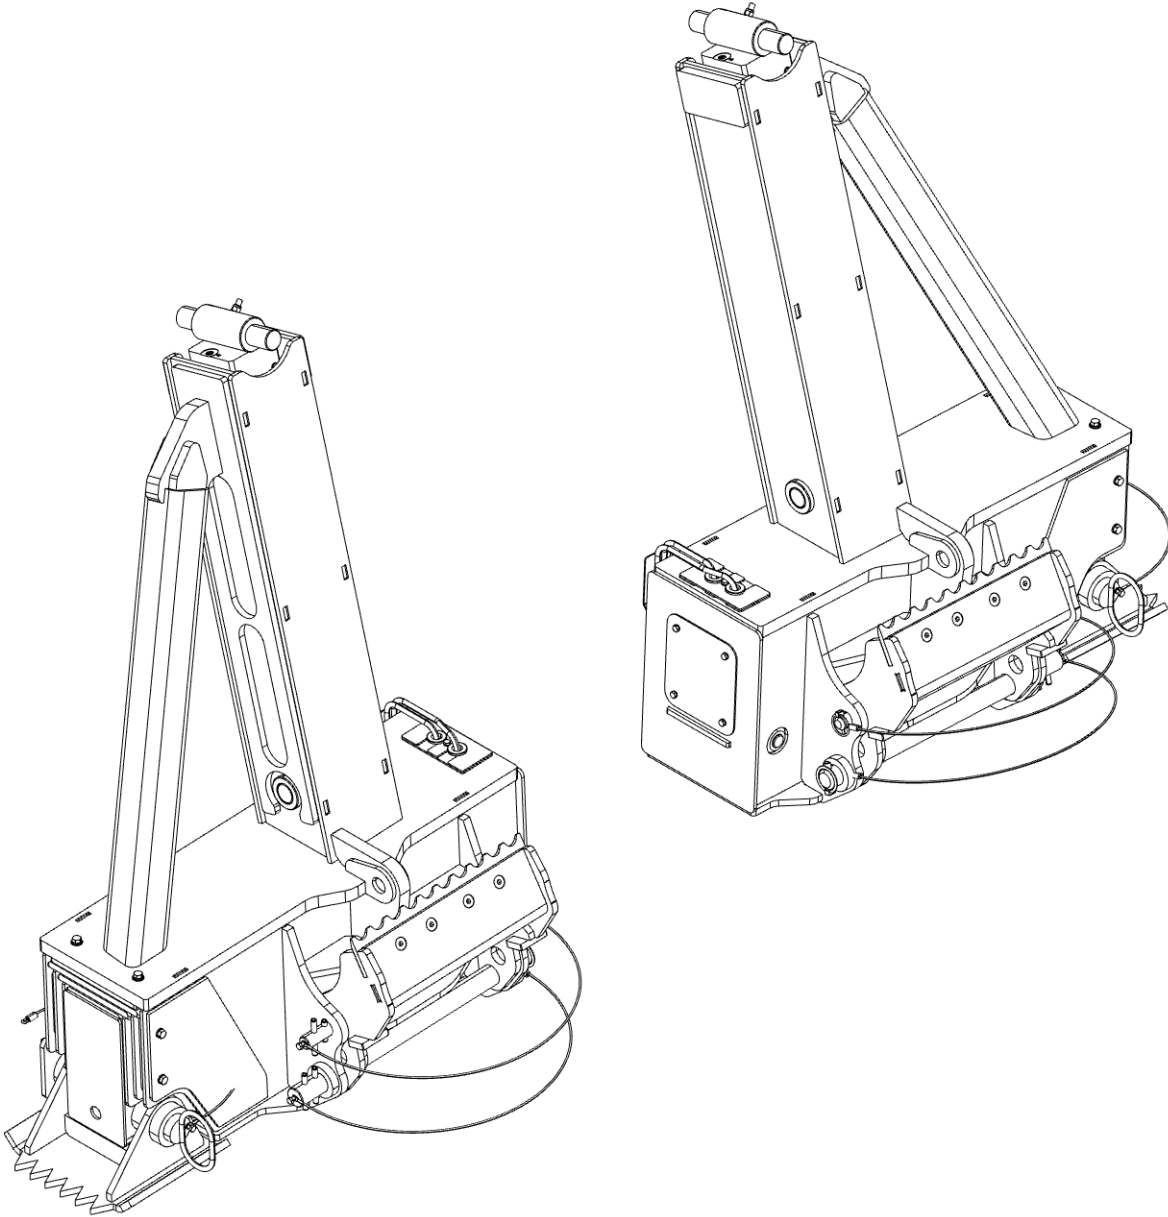

4-STAGE REAR OUTRIGGER ASSEMBLY (09028162)
Rear Outriggers

4-STAGE REAR OUTRIGGER ASSEMBLY (09028162) (cont'd)
Rear Outriggers (cont'd)

ITEM	PART NUMBER	DESCRIPTION	QTY
	09028162	4-STAGE REAR OUTRIGGER ASSY	
1	0300110	SNAP RING, 1" 5100-100	8
2	0300113	GREASE FITTING, 1/4-28 STR	2
3	0301422	FITTING, 6MJ-6MJ SMALL	4
4	0301522	ADAPTER, 6MJ-6MB	4
5	03015922	STAUFF CLAMP, 3/8 TWIN	4
6	03033346	TUBE, HYD ASSY LT REAR O/R EXT	1
7	03033347	TUBE, HYD ASSY LT REAR O/R RET	1
8	03033348	TUBE, HYD ASSY RT REAR O/R EXT	1
9	03033349	TUBE, HYD ASSY RT REAR O/R RET	1
10	0310289	FITTING-LONG ADAPTER 6MJ-8MBLL	4
11	0310707	CYLINDER, SPADE 4BOREx23STROKE	2
12	0312677	CYLINDER, TELESCOPING PIGGYBACK	2
13	0400066	SCREW, 1/4-20X3/4 HHC GR5	8
14	0400070	SCREW, 1/4-20X1 HHC GR5	2
15	0400132	SCREW, 3/8-16X1-1/2 HHC GR5	4
16	0400139	SET SCREW, 3/8-16X1-1/2 SOC	4
17	0400176	SCREW, 1/2-13X1 HHC GR5	10
18	0400221	SET SCREW, 3/8-16X1 SOC	2
19	0400228	SCREW, 3/8-24X5/8 BSC	8
20	0400347	SCREW, 3/8-24X7/8 HHC GR5	8
21	0400392	NUT, 3/8-16 LOK	8
22	0400398	NUT, 3/8-16 LOK JAM	2
23	0400410	NUT, 1/2-13 JAM	10
24	0400452	LKWASHER, 1/4	10
25	0400482	LKWASHER, 3/8	12

ITEM	PART NUMBER	DESCRIPTION	QTY
26	0400982	SCREW, 3/8-16X1-1/2 FHS	4
27	0402120	WASHER, 3/8 SS	4
28	07000162	SHAFT, 1 DIA X 5-1/2 L	2
29	07020904	PLATE, HARDLINE COVER RH	1
30	07020905	PLATE, HARDLINE COVER LH	1
31	0703231	PLATE, STOP OUTER BOOM	4
32	07039408	PLATE, TOP SPACER	2
33	07039412	PAD, O/R TOP ADJUSTMENT	10
34	0707117	SHAFT, UPPER SPADE	2
35	0721901	PIN - OUTRIGGER TOP	2
36	0721902	PIN - OUTRIGGER BOTTOM	2
37	0722970	PAD,SPACER	4
38	0723889	PLATE-HOSE RETAINING	4
39	0725043	PLATE-COVER	2
40	0727421	SHAFT, 1 DIA X 7 L	2
41	08023676	REAR O/R 2ND STAGE TUBE	2
42	08023677	REAR O/R 3RD STAGE TUBE	2
43	08023678	REAR O/R 4TH STAGE TUBE	2
44	08023679	REAR O/R LEFT 1ST STAGE WLMT	1
45	08023680	REAR O/R RIGHT 1ST STAGE WLMT	1
46	08025953	ADJUSTMENT PAD MOUNT WLMT	2
47	0807635	PAD REAR OUTRIGGER PAD	2
48	0906963	PIN - REAR OUTRIGGER PAD ASSY	2
49	0912051	CENTURY SPADE KIT	1
50	GH246	SPLIT RUBBER GROMMET	4