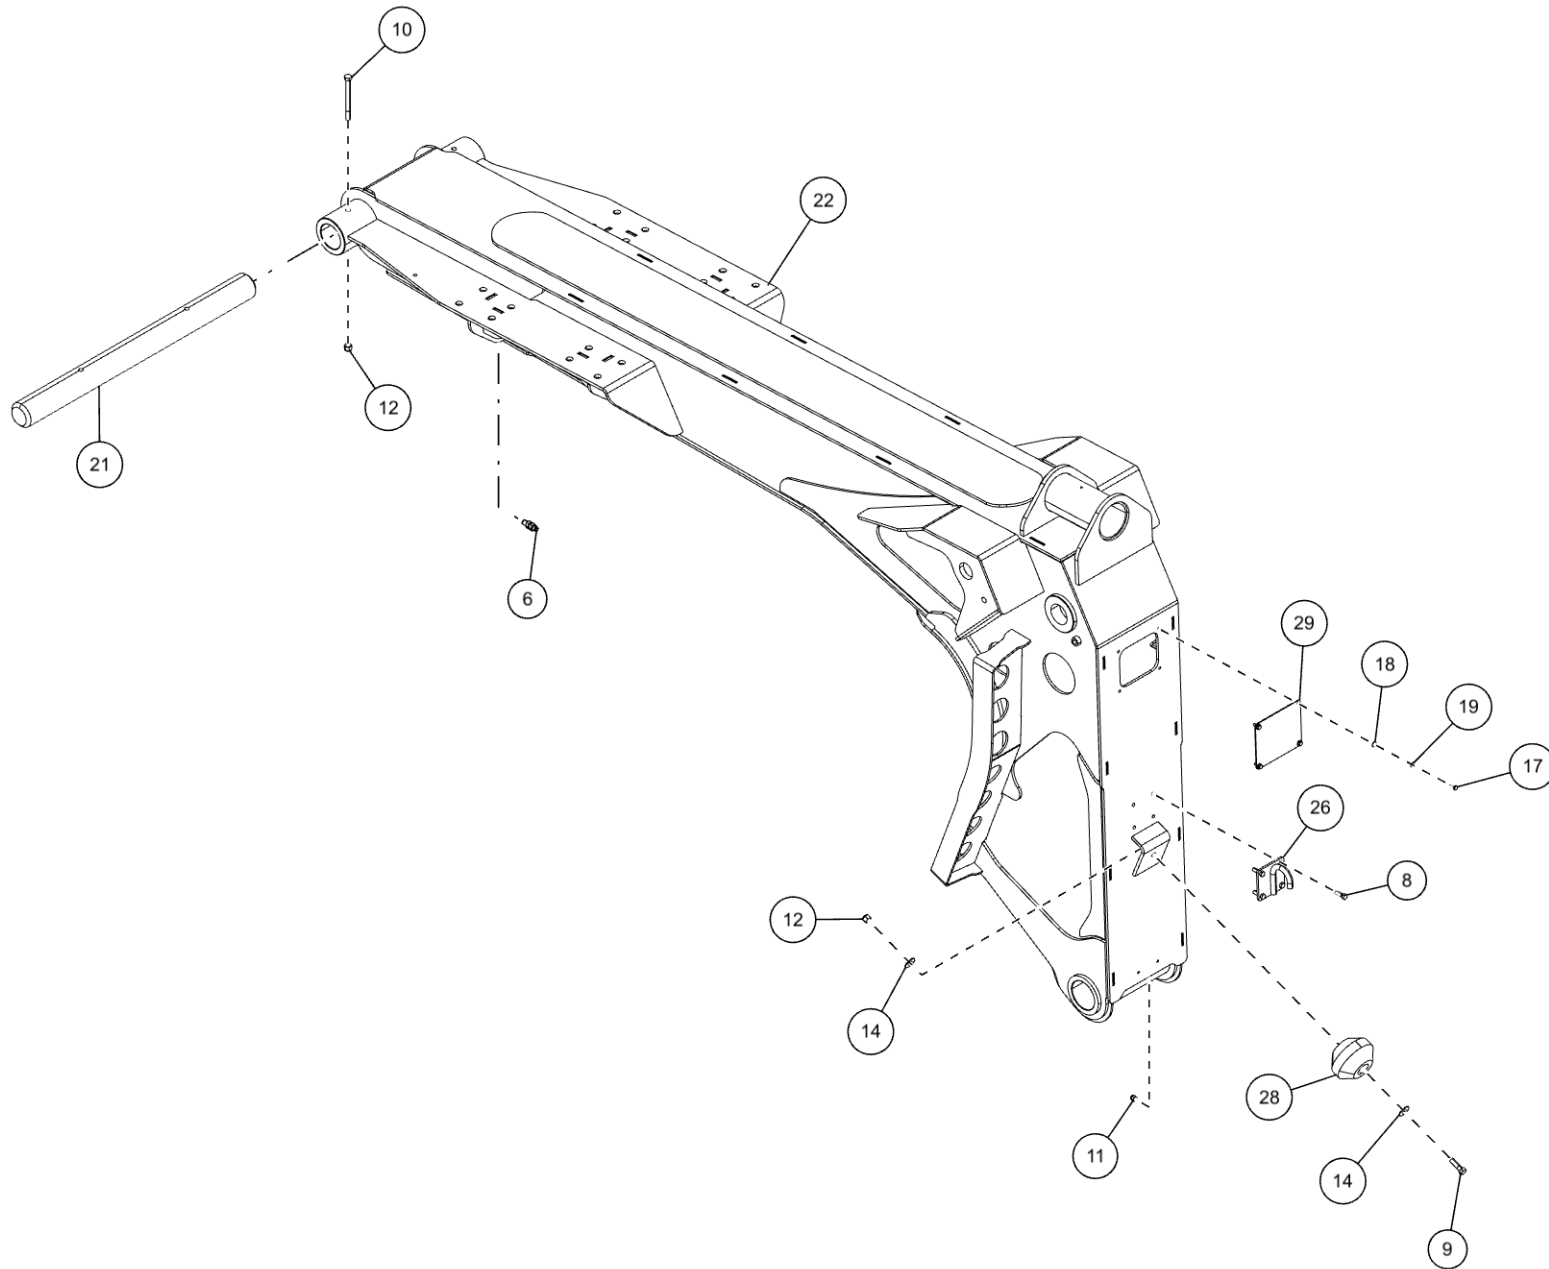

COACH LOW RIDER KNEE BOOM UNDERLIFT ASSEMBLY (09001438) (cont'd)
Boom Pivot Pin, Hydraulic Fittings, Bump Stop, Hook Place & Tilt Cylinder Access Cover

COACH LOW RIDER KNEE BOOM UNDERLIFT ASSEMBLY (09001438) (cont'd)
Boom Pivot Pin, Hydraulic Fittings, Bump Stop, Hook Place & Tilt Cylinder Access Cover (cont'd)

ITEM	PART NUMBER	DESCRIPTION	QTY
	09001438	COACH LR KNEE BOOM U/L	
1	03001432	CYLINDER, U/L LIFT	2
2	03001433	CYLINDER, U/L TILT	1
3	0301470	FITTING, 90ELB 6MJ-8MB90	2
4	0301522	ADAPTER, 6MJ-6MB	4
5	0302538	BUSHING - U/L	2
6	0310480	FITTING - BULKHEAD -6 UNION	4
7	04000401	SCREW, 5/8-11X2-3/4 HHC GR8	1
8	0400122	SCREW, 3/8-16X1-1/4 HHC GR5	4
9	0400211	SCREW, 1/2-13X1-3/4 HHC GR5	1
10	0400220	SCREW, 1/2-13X5-1/2 HHC GR5	1
11	0400392	NUT, 3/8-16 LOK	4
12	0400408	NUT, 1/2-13 LOK	2
13	0400426	NUT, 5/8-11 LOK GR8	3
14	0400492	USS FLAT WASHER, 1/2	2
15	0400503	WASHER, 5/8 GR8	5
16	0400508	LKWASHER, 5/8	2
17	0402020	SCREW, 1/4-20X3/4 HHC SS	4
18	0402110	WASHER, 1/4 SS	4
19	0402111	LKWASHER, 1/4 SS	4
20	0410410	GREASE FITTING, M6-1.0 STR SS	2
21	0715953	PIN, BOOM PIVOT	1
22	08001034	U/L BOOM WELDMENT	1
23	08001289	U/L LIFT CYLINDER PIN WELDMENT	2
24	08001290	U/L PIVOT PIN WELDMENT	1
25	08002548	PIN WELDMENT, LOWER TILT CYL	1
26	0810517	HOOK PLATE WLDMT	1
27	09001439	U/L HORIZONTAL BOOM ASSY	1
28	26113028	TIMBREN SPRING - A103B-75	1
29	26687481	PLATE, COVER - TILT CYL ACCESS	1
30	26688067	PIN WELD'T - UPPER TILT CYL	1
31	9043950	5/8 NC X 1 1/2 HHCS PL GR 8	2
32	9044409	SCREW, 5/8-11X2-1/4 HHC GR8 YZ	2