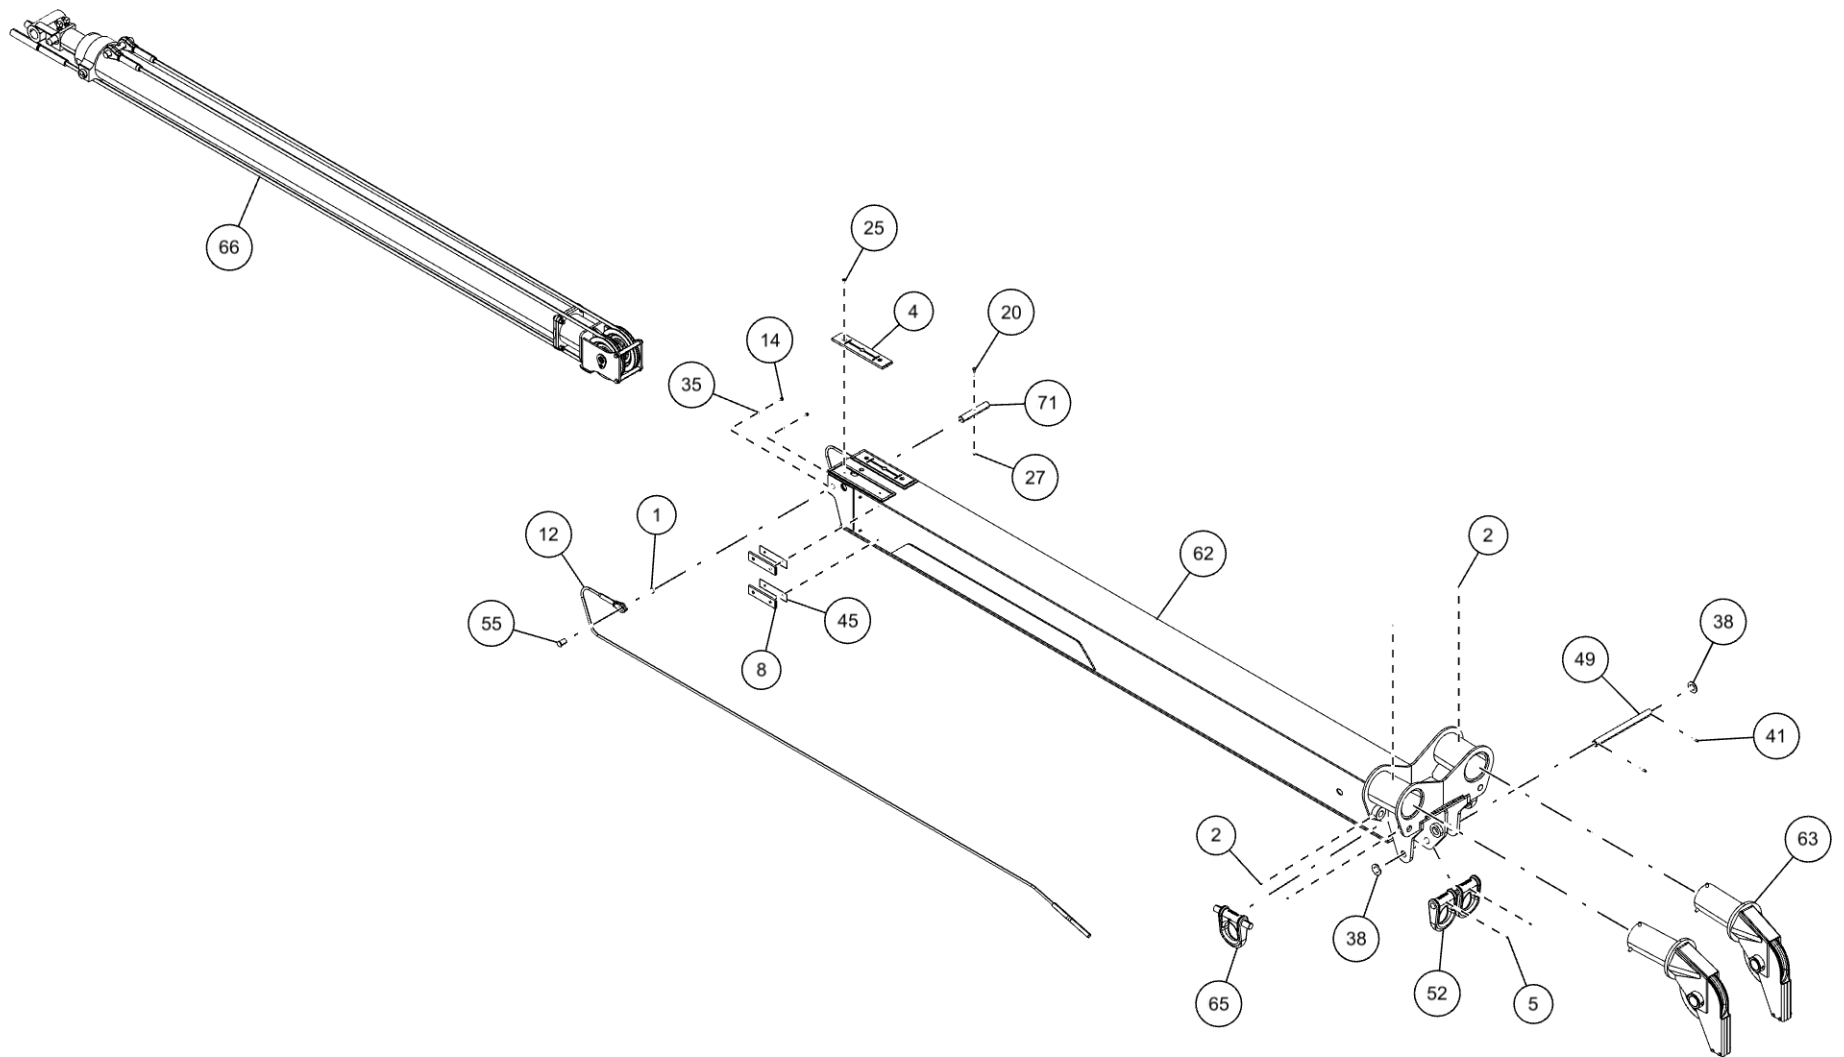

RECOVERY BOOM ASSEMBLY (0911449) (cont'd)

Third Stage Components

RECOVERY BOOM ASSEMBLY (0911449) (cont'd)
Third Stage Components (cont'd)

ITEM	PART NUMBER	DESCRIPTION	QTY
	0911449	1150 BOOM ASSY	
1	0300110	SNAP RING, 1" 5100-100	2
2	0300113	GREASE FITTING, 1/4-28 STR	14
3	0301397	GREASE FITTING, 1/4-28 90	2
4	03015082	SLIDE PAD UPR WILDWOOD	4
5	0301895	GREASE FITTING, 1/8 STR PTF	6
6	0301923	SLIDE PAD-BOOM-BOTTOM	2
7	0301924	SLIDE PAD-BOOM-SIDE	4
8	0303892	SLIDE PAD-BOOM-SIDE	8
9	0305023	SNAP RING 5100-0225PP	2
10	0306825	SLIDE PAD - 3/4 x 1 x 4	4
11	0307234	PAD - SLIDE	2
12	0311665_1150	0311665_1150.ASM	2
13	0400066	SCREW, 1/4-20X3/4 HHC GR5	4
14	0400121	SCREW, 3/8-16X3/4 HHC GR5	12
15	0400122	SCREW, 3/8-16X1-1/4 HHC GR5	4
16	0400126	SCREW, 3/8-16X1 HHC GR5	8
17	0400132	SCREW, 3/8-16X1-1/2 HHC GR5	4
18	0400133	SCREW, 3/8-16X3 HHC GR5	2
19	0400141	SCREW, 3/8-16X7/8 HHC GR5	8
20	0400157	SCREW, 3/8-16X1-3/4 HHC GR5	1
21	0400177	SCREW, 1/2-13X1-1/4 HHC GR5	4
22	0400186	SCREW, 1/2-13X3-1/2 HHC GR5	2
23	0400248	SCREW, 5/8-11X1 HHC GR8	4
24	0400262	SCREW, 5/8-11X2-1/2 HHC GR8	2
25	0400349	SCREW, 3/8-16X3/4 FHS BO	18
26	0400392	NUT, 3/8-16 LOK	6
27	0400398	NUT, 3/8-16 LOK JAM	1
28	0400408	NUT, 1/2-13 LOK	6
29	0400426	NUT, 5/8-11 LOK GR8	2
30	0400451	WASHER, 1/4	4
31	0400452	LKWASHER, 1/4	4
32	0400471	NUT, 7/8-14 HEX GR8	2
33	0400472	NUT, 7/8-14 JAM GR8	2
34	0400473	WASHER, 7/8 PL GR8	2
35	0400482	LKWASHER, 3/8	32
36	0400483	LKWASHER, 3/8 CET	4
37	0400491	LKWASHER, 1/2	24
38	0400501	WASHER, 1-1/4 SAE PL	6
39	0400503	WASHER, 5/8 GR8	2
40	0400508	LKWASHER, 5/8	8
41	0400564	PIN, 3/8X1-3/4 SPR	6
42	0400930	NUT, 1-1/2X12 HEX GR8	2
43	0400931	NUT, 1-1/2X12 HEX JAM GR8	2
44	0400935	WASHER, 1-1/12 SAE	2
45	0703734	SHIM, SIDE PLATE OUTER BOOM	18

ITEM	PART NUMBER	DESCRIPTION	QTY
46	0703740	SHAFT, EXTEND CYL	1
47	0706042	WING, CABLE LONG 1040&1040B	3
48	0706043	WING, CABLE MED 1040&1040B	1
49	0710638	PIN, D-RING	2
50	0717262	SHIM - SLIDE PAD	12
51	0718466	PLATE - SLIDE PAD SUPPORT	4
52	0719585	D-RING, TOWING	6
53	0725173	PIN DRING	1
54	0725176	SPACER TOP	4
55	0725177	PIN RETRACT CABLE	2
56	0726100	PLATE	2
57	0806752	SHAFT-RETRACT SHEAVE WELD'T	4
58	0806922	LIFT CYL PIVOT ROD END WLDT	2
59	0807844	CABLE TIEBACK WELDMENT	2
60	0810167	OUTER BOOM WLDT 1150	1
61	0810168	SECOND STAGE BOOM WLDT 1150	1
62	0810169	THIRD STAGE BOOM WLDT 1150	1
63	0906537	SWIVEL - BOOM ASSEMBLY	2
64	0908118	SHEAVE ASSY 5" DIA	4
65	0910707	SIDE D-RING PARTS 1060S/1075S	2
66	0911450	EXTEND SYSTEM	1
67	9041402	1/2 NC X 1 1/4 HHCS PLT GR8	24
68	9043950	5/8 NC X 1 1/2 HHCS PL GR 8	4
69	9048800	5/8 WELDLESS CHAIN LINK	2
70	945030007	CABLE TIE BACK SPRING-1	2
71	GA0215	PIN-"D" RING	1