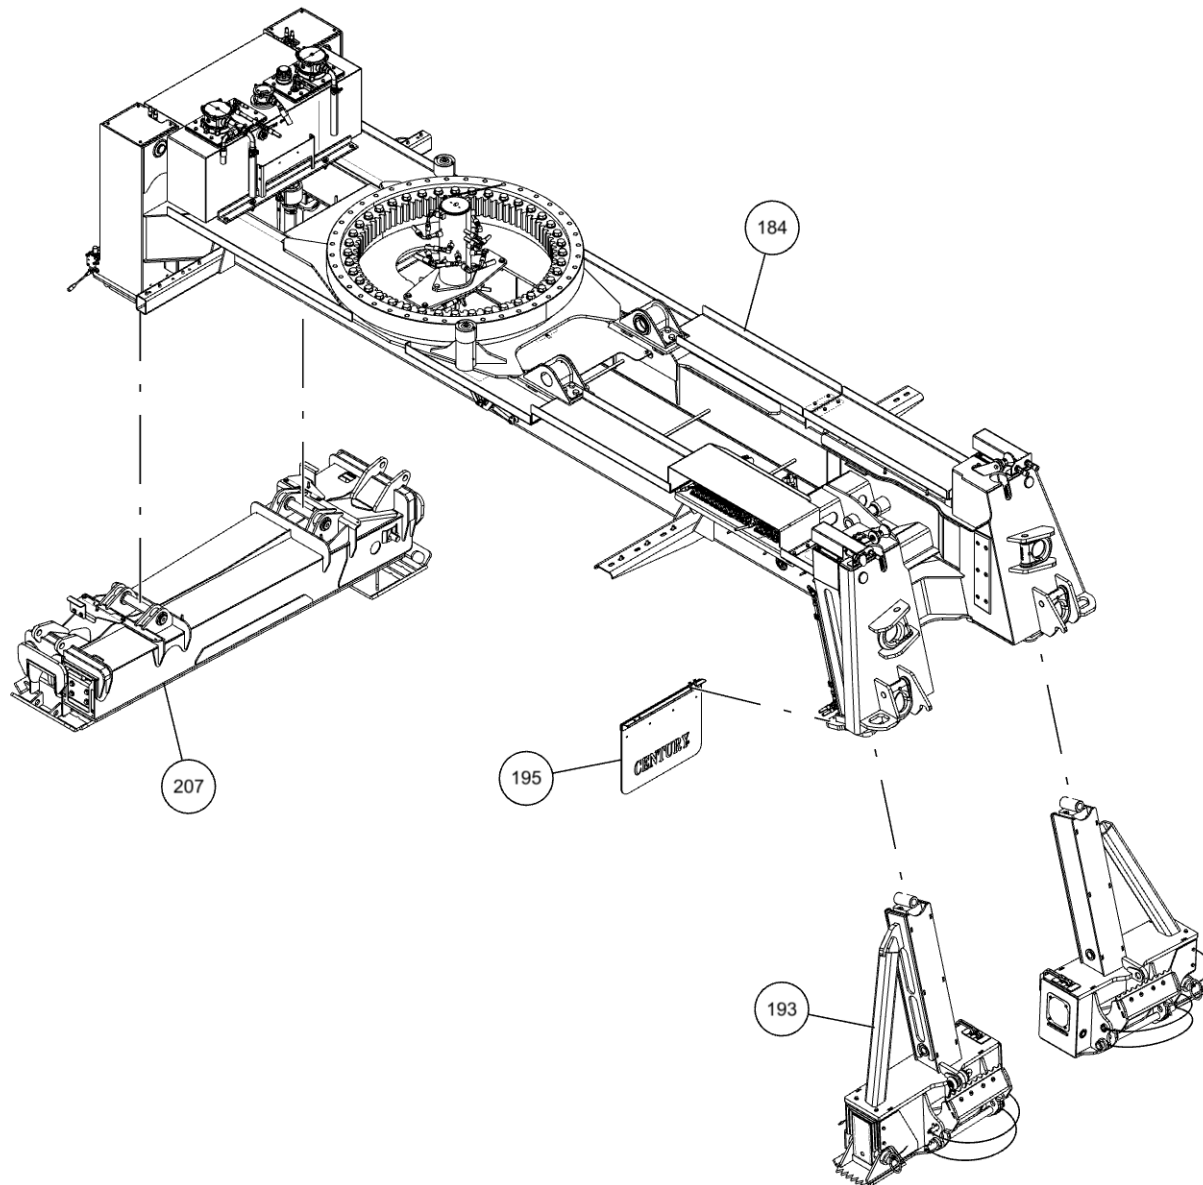

1150KB COACH LOW RIDER (09020592) (cont'd)
Mudflaps, Front Outrigger & Rear Outriggers

1150KB COACH LOW RIDER (09020592) (cont'd)
Mudflaps, Front Outrigger & Rear Outriggers (cont'd)

ITEM	PART NUMBER	DESCRIPTION	QTY
	09020592	1150KB_COACH_LR_22K_50K_DW	
1	03000012	HOSE HYD, 29" LONG	1
2	0300041	CONNECTOR, 8MJ-8MB	9
3	0300044	ADAPTER, 6MJ-8MB	6
4	0300052	ELBOW, 8MJ-10MB90	5
5	0300113	GREASE FITTING, 1/4-28 STR	7
6	0300229	FITTING, ELB 8MJ-8MP90	1
7	03003419	HOSE, HYD 132" LG	1
8	03003420	HOSE, HYD 60" LG	1
9	03003421	HOSE, HYD 18" LG	3
10	03003424	HOSE, HYD 138"	1
11	03003425	HOSE, HYD 90" LG	4
12	03003426	HOSE, HYD 45" LG	6
13	03003427	HOSE, HYD 192" LG	2
14	0300364	CLAMP-HOSE, 0.875"-2.75" 50"LBS	4
15	0300400	CONNECTOR, 12MJ-12MB	1
16	0300431	CONNECTOR, 16MJ-16MJ	1
17	0300558	HOSE, SUCTION 2"ID 100R4 (C4)	15 ft.
18	0300657	HOSE HYD, 46" LG	4
19	0300659	HOSE HYD, 45"	2
20	0300660	HOSE HYD, 120"	4
21	0300835	KNOB-BOOM (UP-DOWN)	1
22	0300837	KNOB-BOOM (IN-OUT)	1
23	0300865	FITTING, CONNECTOR 8MJ-8MJ	3
24	03008669	HOSE HYD 144" 16M3K W/16-16FJX EE	1
25	0301113	HOSE HYD, 82"	2
26	0301368	ADAPTER, 16MB-12MJ	1
27	0301372	FITTING, ST.CONN. 12FJ-8MJ	1
28	0301376	CONNECTOR 8 MJ - 10 MB	6
29	0301377	FITTING, TEE, 3/8" JIC	1
30	0301388	ELBOW, 8MJ-8MB90	14
31	0301422	FITTING, 6MJ-6MJ SMALL	5
32	0301427	HOSE HYD, 11" 5000 PSI	2
33	0301445	FITTING, EXTENDED	10
34	0301470	FITTING, 90ELB 6MJ-8MB90	13
35	0301471	HOSE, 30" 8FJK-8M3K-8FJX90	5
36	0301473	HOSE HYD, 18" LG	4
37	0301522	ADAPTER, 6MJ-6MB	30
38	0301577	1/4 OD PLASTIC AIRLINE, BLACK	69 ft.
39	03016142	TUBE, HYD ASSY SF TO O/R	4
40	0301619	TEE, 6MJ-6MJ-6MB BRANCH	1
41	0301620	ELBOW, 6MJ-6MB90	4
42	0301637	FITTING, FL - FLANGE	1
43	0301695	HOSE HYD, 91"	2
44	0301696	FITTING, ELB 90 DEG 6MJ-6FJX90	3
45	0301767	FITTING, HOSE BARB 1FJX	2
46	0301781	FITTING, SWV NUT RUN TEE	2
47	0301861	QUICK PIN, LINCH -B7932 PL 7/16	2
48	0301909	RECEPTACLE BOOT	1
49	0301946	FITTING, BLKHD CONNECT	3
50	0301948	HD 7 WAY TRAILER CONNECT	1
51	0301995	FITTING, ADAPTER STR	1
52	0301997	HOSE HYD, 18" 6FJX-6FJX -6M2T	1
53	0301998	HOSE HYD, 24" LG	2
54	0302052	TEE, 8MJ-8FJX-8MJ RUN	1
55	0302056	HOSE HYD, 183"	5
56	0302085	FITTING, 90 DEG ADPTR	3
57	0302170	FITTING, SWV 90 DEG BENT	2