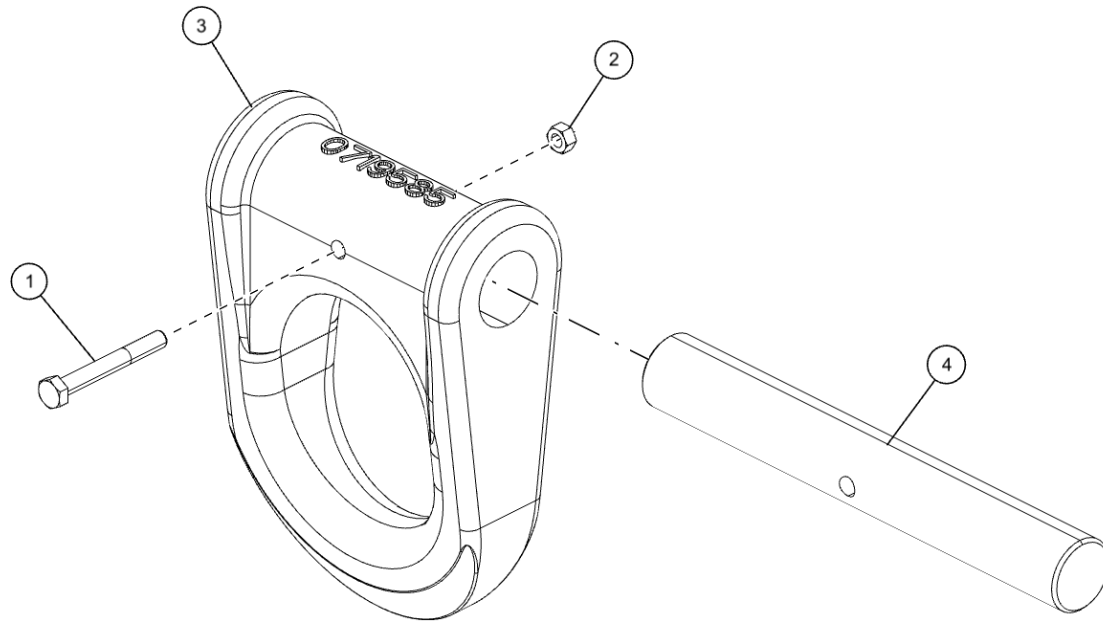

BOOM D-RING (0910707)

Boom D-Ring Components

BOOM D-RING (0910707) (cont'd)
Boom D-Ring Components (cont'd)

ITEM	PART NUMBER	DESCRIPTION	QTY
	0910707	SIDE D-RING PARTS	
1	0400107	SCREW, 5/16-18X2-1/2 HHC GR5	1
2	0400776	NUT, 5/16-18 JAM LOK	1
3	0719585	D-RING, TOWING	1
4	0722325	PIN - D-RING	1