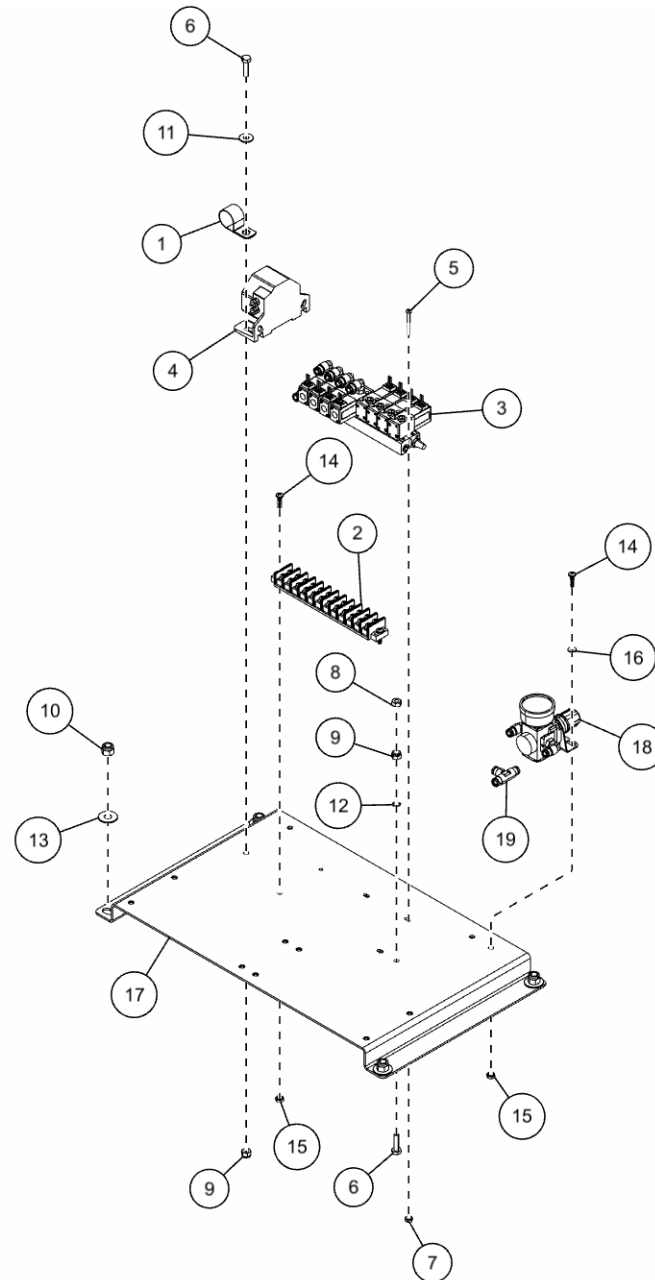

AIR VALVE PLATE (0911552)

Air Valve Plate Components

AIR VALVE PLATE (0911552) (cont'd)
Air Valve Plate Components (cont'd)

ITEM	PART NUMBER	DESCRIPTION	QTY
	0911552	AIR VALVE PLATE ASSY 1150 12V	
1	0300134	CLAMP, 1" HOSE INSULATED	1
2	0306978	TERMINAL BLOCK W/SCREW	1
3	0310141	SOLENOID, AIR 12V STK 8 BANK	1
4	0310381	ALARM, SWING (ECCO DT500)	1
5	0400009	SCREW, 8-32X1-1/2 PRH SS	2
6	0400070	SCREW, 1/4-20X1 HHC GR5	3
7	0400351	NUT, 8-32 HEX	2
8	0400366	NUT, 1/4-20 HEX	1
9	0400367	NUT, 1/4-20 LOK	3
10	0400392	NUT, 3/8-16 LOK	4
11	0400451	WASHER, 1/4	2
12	0400458	LKWASHER, 1/4 EXT	1
13	0400480	WASHER, 3/8	4
14	0400687	SCREW, 10-24X3/4 PRH SS	4
15	0400752	NUT, 10-24 LOK EXT	4
16	0400816	WASHER, M10 SS	2
17	0810233	AIR VALVE MTG PLATE WLD 1150	1
18	0911804	AIR REGULATOR-GAUGE ASSEMBLY	1
19	9011071	FITT, BRASS TEE 1/4T-1/4T-1/4T	1