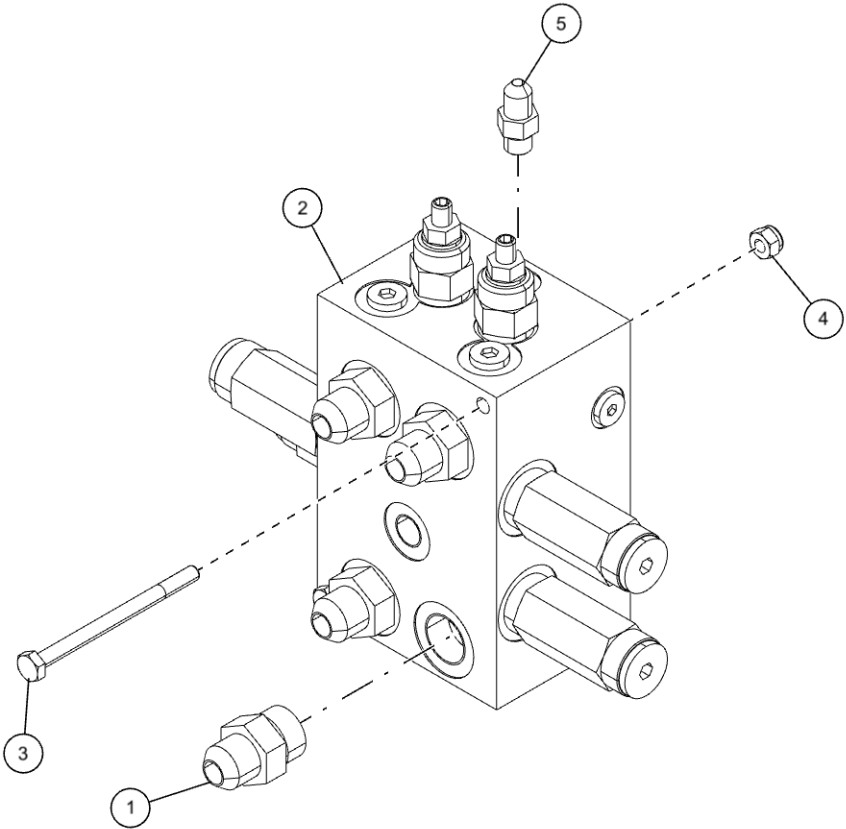

SWING DRIVE CONTROL VALVE (0907994)
Swing Drive Control Valve Components

SWING DRIVE CONTROL VALVE (0907994) (cont'd)
Swing Drive Control Valve Components (cont'd)

| ITEM | PART NUMBER | DESCRIPTION | QTY |
|------|-------------|-----------------------------|-----|
| | 0907994 | SWING VALVE KIT | |
| 1 | 0301376 | CONNECTOR 8 MJ - 10 MB | 4 |
| 2 | 0307396 | SWING CONTROL VALVE | 1 |
| 3 | 0400081 | SCREW, 1/4-20X3-1/2 HHC GR5 | 2 |
| 4 | 0400367 | NUT, 1/4-20 LOK | 2 |
| 5 | HC1291 | FITTING, 4MJ-4MB STR THR | 1 |