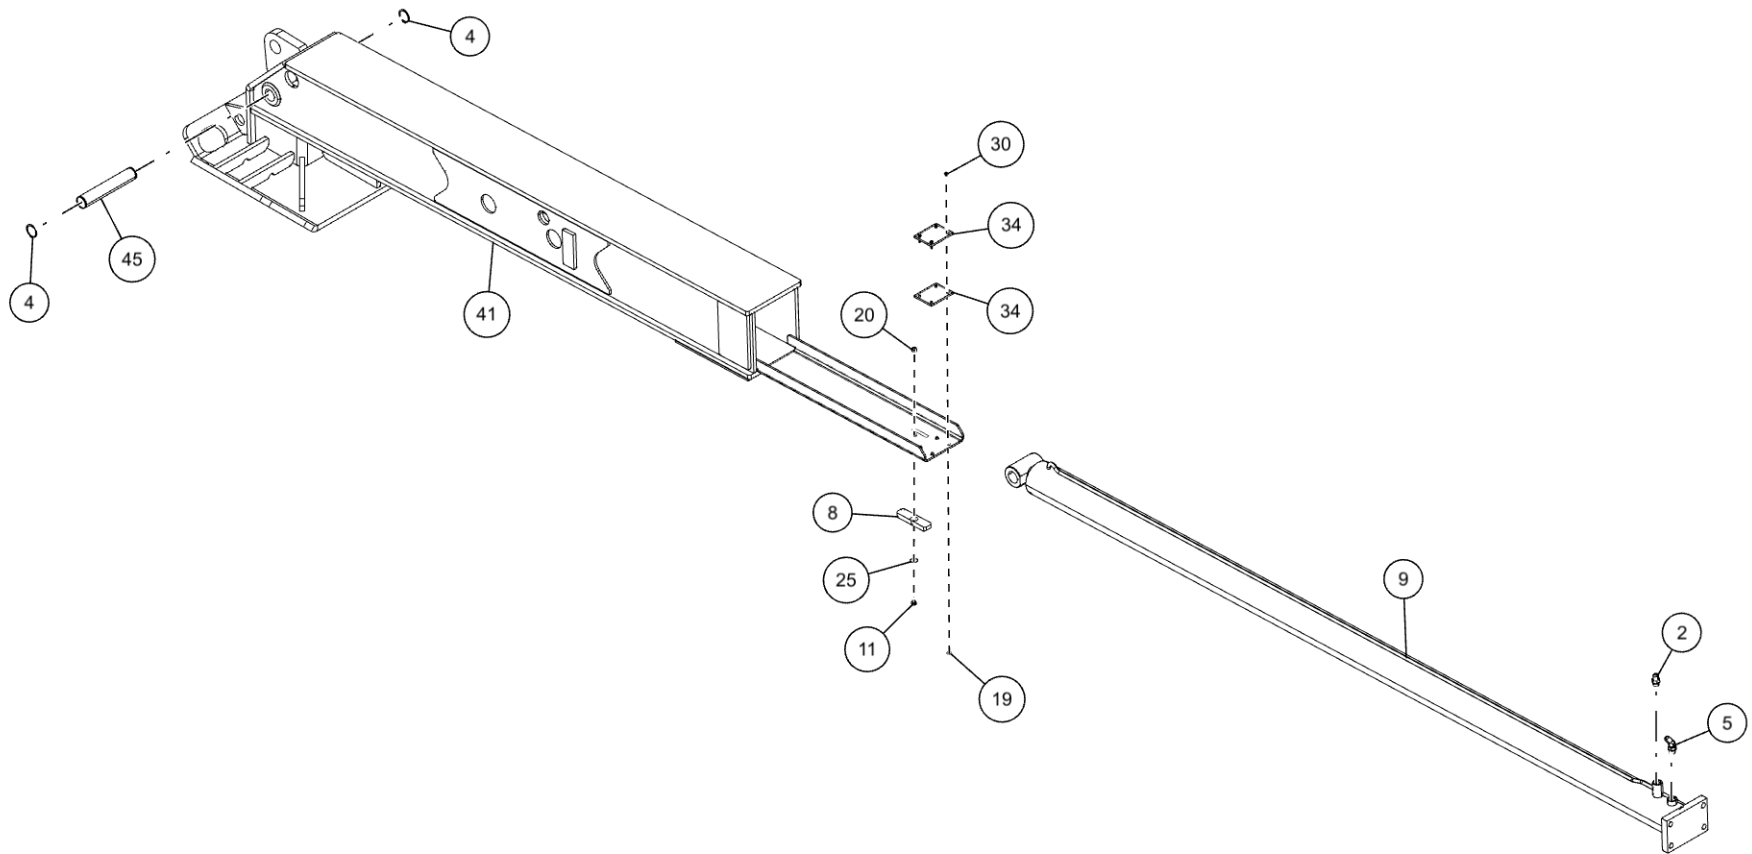

3-STAGE FRONT OUTRIGGER ASSEMBLY - BIG FEET (0911652) (cont'd) Extend Cylinder & Slide Pads

3-STAGE FRONT OUTRIGGER - BIG FEET (0911652) (cont'd)
Extend Cylinder & Slide Pads (cont'd)

ITEM	PART NUMBER	DESCRIPTION	QTY
	0911652	3-STG FRT OUTRGR ASSY BIG FEET	
1	0300113	GREASE FITTING, 1/4-28 STR	4
2	0301522	ADAPTER, 6MJ-6MB	2
3	0301601	CLAMP, HOSE, INSUL, 5/8	4
4	0301642	SNAP RING, 1-1/4 DIA	4
5	0302509	ELBOW, 6MJ-6MB45	2
6	03026693	PAD, SLIDE	2
7	0302776	SNAP RING,EXTERNAL 2	4
8	0303490	PAD-WEAR 1/2" X 1" X 4"	2
9	0310396	CYLINDER,OUTRIG 3BOREx84STROKE	2
10	0312690	OUTRIGGER WEAR PAD 0.31x1.50x6	4
11	0400066	SCREW, 1/4-20X3/4 HHC GR5	2
12	0400122	SCREW, 3/8-16X1-1/4 HHC GR5	12
13	0400126	SCREW, 3/8-16X1 HHC GR5	4
14	0400132	SCREW, 3/8-16X1-1/2 HHC GR5	2
15	0400176	SCREW, 1/2-13X1 HHC GR5	6
16	0400239	SCREW, 1/2-13X3/4 HHC GR5	16
17	0400260	SCREW, 5/8-11X2 HHC GR5	2
18	0400343	SCREW, 1/2-13X2 HHC GR8	8
19	0400351	NUT, 8-32 HEX	8
20	0400367	NUT, 1/4-20 LOK	2
21	0400392	NUT, 3/8-16 LOK	10
22	0400398	NUT, 3/8-16 LOK JAM	2
23	0400416	NUT, 1/2-13 LOK GR8	8
24	0400421	NUT, 5/8-11 LOK	2
25	0400451	WASHER, 1/4	2
26	0400480	WASHER, 3/8	16
27	0400482	LKWASHER, 3/8	8
28	0400491	LKWASHER, 1/2	22
29	0400497	WASHER, 1/2 GR8	8
30	0401054	SCREW, 8-32X3/4 PRH SS	8
31	07015387	PIN, H-BEAM PIVOT	2
32	07032582	PLATE, PAD CAGE	2
33	07032588	PLATE, MID STAGE EXTEND STOP	2
34	0703277	PAD, SLIDER	4
35	07049606	ANTI SNAKING SPACER (BOLT-ON)	4
36	0719462	PLATE - PAD CAGE	2
37	0721989	PLATE, CAM MOUNTING	1
38	0722124	PLATE, RIGHT CAM MOUNTING	1
39	0722174	ANGLE - CAM	2
40	0726709	PLATE STOP	2
41	0810335	3RD STG/INNER, BIG FOOT, FRONT	2
42	0810529	FRONT OUTRIGGER BOX WELDMENT	1
43	0810530	OUTRIGGER MID STAGE WELDMENT	2
44	0910190	LOCK PIN ASSEMBLY	2
45	897400002	REAR PIN	2