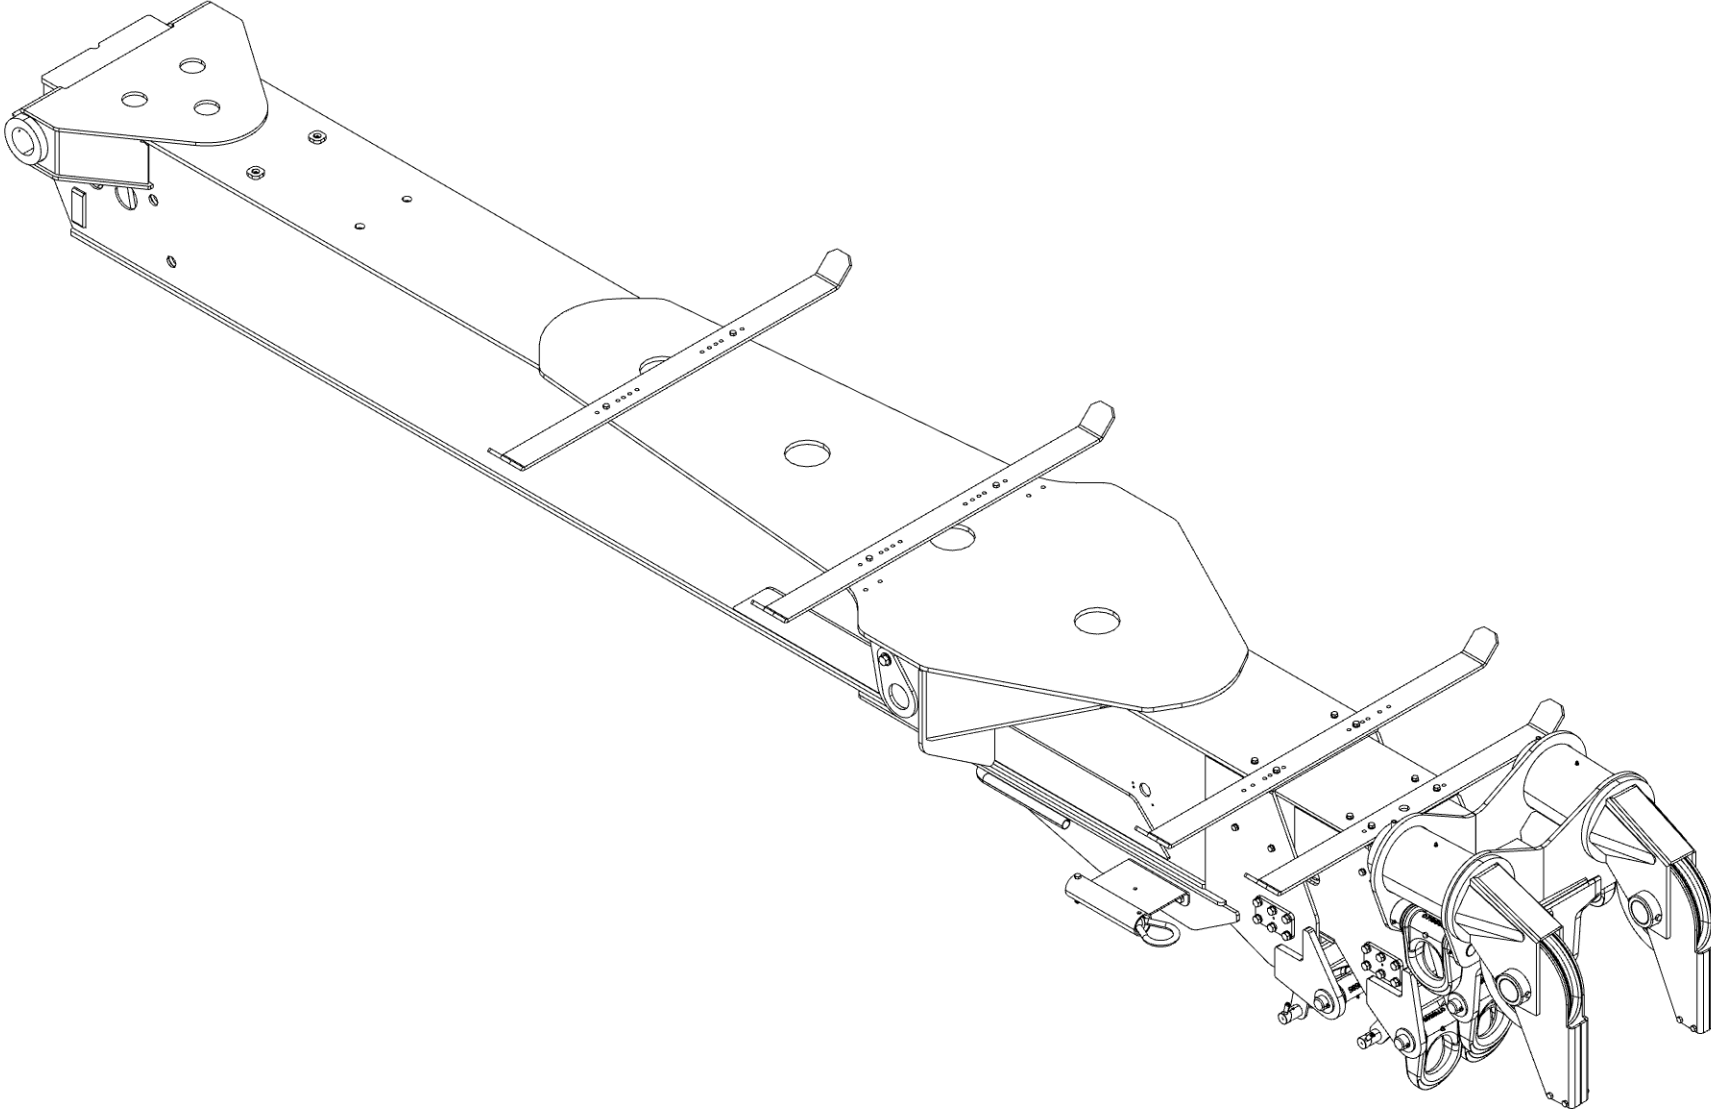

RECOVERY BOOM ASSEMBLY (0911449)
Recovery Boom

RECOVERY BOOM ASSEMBLY (0911449) (cont'd)
Recovery Boom (cont'd)

ITEM	PART NUMBER	DESCRIPTION	QTY
	0911449	1150 BOOM ASSY	
1	0300110	SNAP RING, 1" 5100-100	2
2	0300113	GREASE FITTING, 1/4-28 STR	14
3	0301397	GREASE FITTING, 1/4-28 90	2
4	03015082	SLIDE PAD UPR WILDWOOD	4
5	0301895	GREASE FITTING, 1/8 STR PTF	6
6	0301923	SLIDE PAD-BOOM-BOTTOM	2
7	0301924	SLIDE PAD-BOOM-SIDE	4
8	0303892	SLIDE PAD-BOOM-SIDE	8
9	0305023	SNAP RING 5100-0225PP	2
10	0306825	SLIDE PAD - 3/4 x 1 x 4	4
11	0307234	PAD - SLIDE	2
12	0311665_1150	0311665_1150.ASM	2
13	0400066	SCREW, 1/4-20X3/4 HHC GR5	4
14	0400121	SCREW, 3/8-16X3/4 HHC GR5	12
15	0400122	SCREW, 3/8-16X1-1/4 HHC GR5	4
16	0400126	SCREW, 3/8-16X1 HHC GR5	8
17	0400132	SCREW, 3/8-16X1-1/2 HHC GR5	4
18	0400133	SCREW, 3/8-16X3 HHC GR5	2
19	0400141	SCREW, 3/8-16X7/8 HHC GR5	8
20	0400157	SCREW, 3/8-16X1-3/4 HHC GR5	1
21	0400177	SCREW, 1/2-13X1-1/4 HHC GR5	4
22	0400186	SCREW, 1/2-13X3-1/2 HHC GR5	2
23	0400248	SCREW, 5/8-11X1 HHC GR8	4
24	0400262	SCREW, 5/8-11X2-1/2 HHC GR8	2
25	0400349	SCREW, 3/8-16X3/4 FHS BO	18
26	0400392	NUT, 3/8-16 LOK	6
27	0400398	NUT, 3/8-16 LOK JAM	1
28	0400408	NUT, 1/2-13 LOK	6
29	0400426	NUT, 5/8-11 LOK GR8	2
30	0400451	WASHER, 1/4	4
31	0400452	LKWASHER, 1/4	4
32	0400471	NUT, 7/8-14 HEX GR8	2
33	0400472	NUT, 7/8-14 JAM GR8	2
34	0400473	WASHER, 7/8 PL GR8	2
35	0400482	LKWASHER, 3/8	32
36	0400483	LKWASHER, 3/8 CET	4
37	0400491	LKWASHER, 1/2	24
38	0400501	WASHER, 1-1/4 SAE PL	6
39	0400503	WASHER, 5/8 GR8	2
40	0400508	LKWASHER, 5/8	8
41	0400564	PIN, 3/8X1-3/4 SPR	6
42	0400930	NUT, 1-1/2X12 HEX GR8	2
43	0400931	NUT, 1-1/2X12 HEX JAM GR8	2
44	0400935	WASHER, 1-1/12 SAE	2
45	0703734	SHIM, SIDE PLATE OUTER BOOM	18

ITEM	PART NUMBER	DESCRIPTION	QTY
46	0703740	SHAFT, EXTEND CYL	1
47	0706042	WING, CABLE LONG 1040&1040B	3
48	0706043	WING, CABLE MED 1040&1040B	1
49	0710638	PIN, D-RING	2
50	0717262	SHIM - SLIDE PAD	12
51	0718466	PLATE - SLIDE PAD SUPPORT	4
52	0719585	D-RING, TOWING	6
53	0725173	PIN DRING	1
54	0725176	SPACER TOP	4
55	0725177	PIN RETRACT CABLE	2
56	0726100	PLATE	2
57	0806752	SHAFT-RETRACT SHEAVE WELD'T	4
58	0806922	LIFT CYL PIVOT ROD END WLDT	2
59	0807844	CABLE TIEBACK WELDMENT	2
60	0810167	OUTER BOOM WLDT 1150	1
61	0810168	SECOND STAGE BOOM WLDT 1150	1
62	0810169	THIRD STAGE BOOM WLDT 1150	1
63	0906537	SWIVEL - BOOM ASSEMBLY	2
64	0908118	SHEAVE ASSY 5" DIA	4
65	0910707	SIDE D-RING PARTS 1060S/1075S	2
66	0911450	EXTEND SYSTEM	1
67	9041402	1/2 NC X 1 1/4 HHCS PLT GR8	24
68	9043950	5/8 NC X 1 1/2 HHCS PL GR 8	4
69	9048800	5/8 WELDLESS CHAIN LINK	2
70	945030007	CABLE TIE BACK SPRING-1	2
71	GA0215	PIN-"D" RING	1