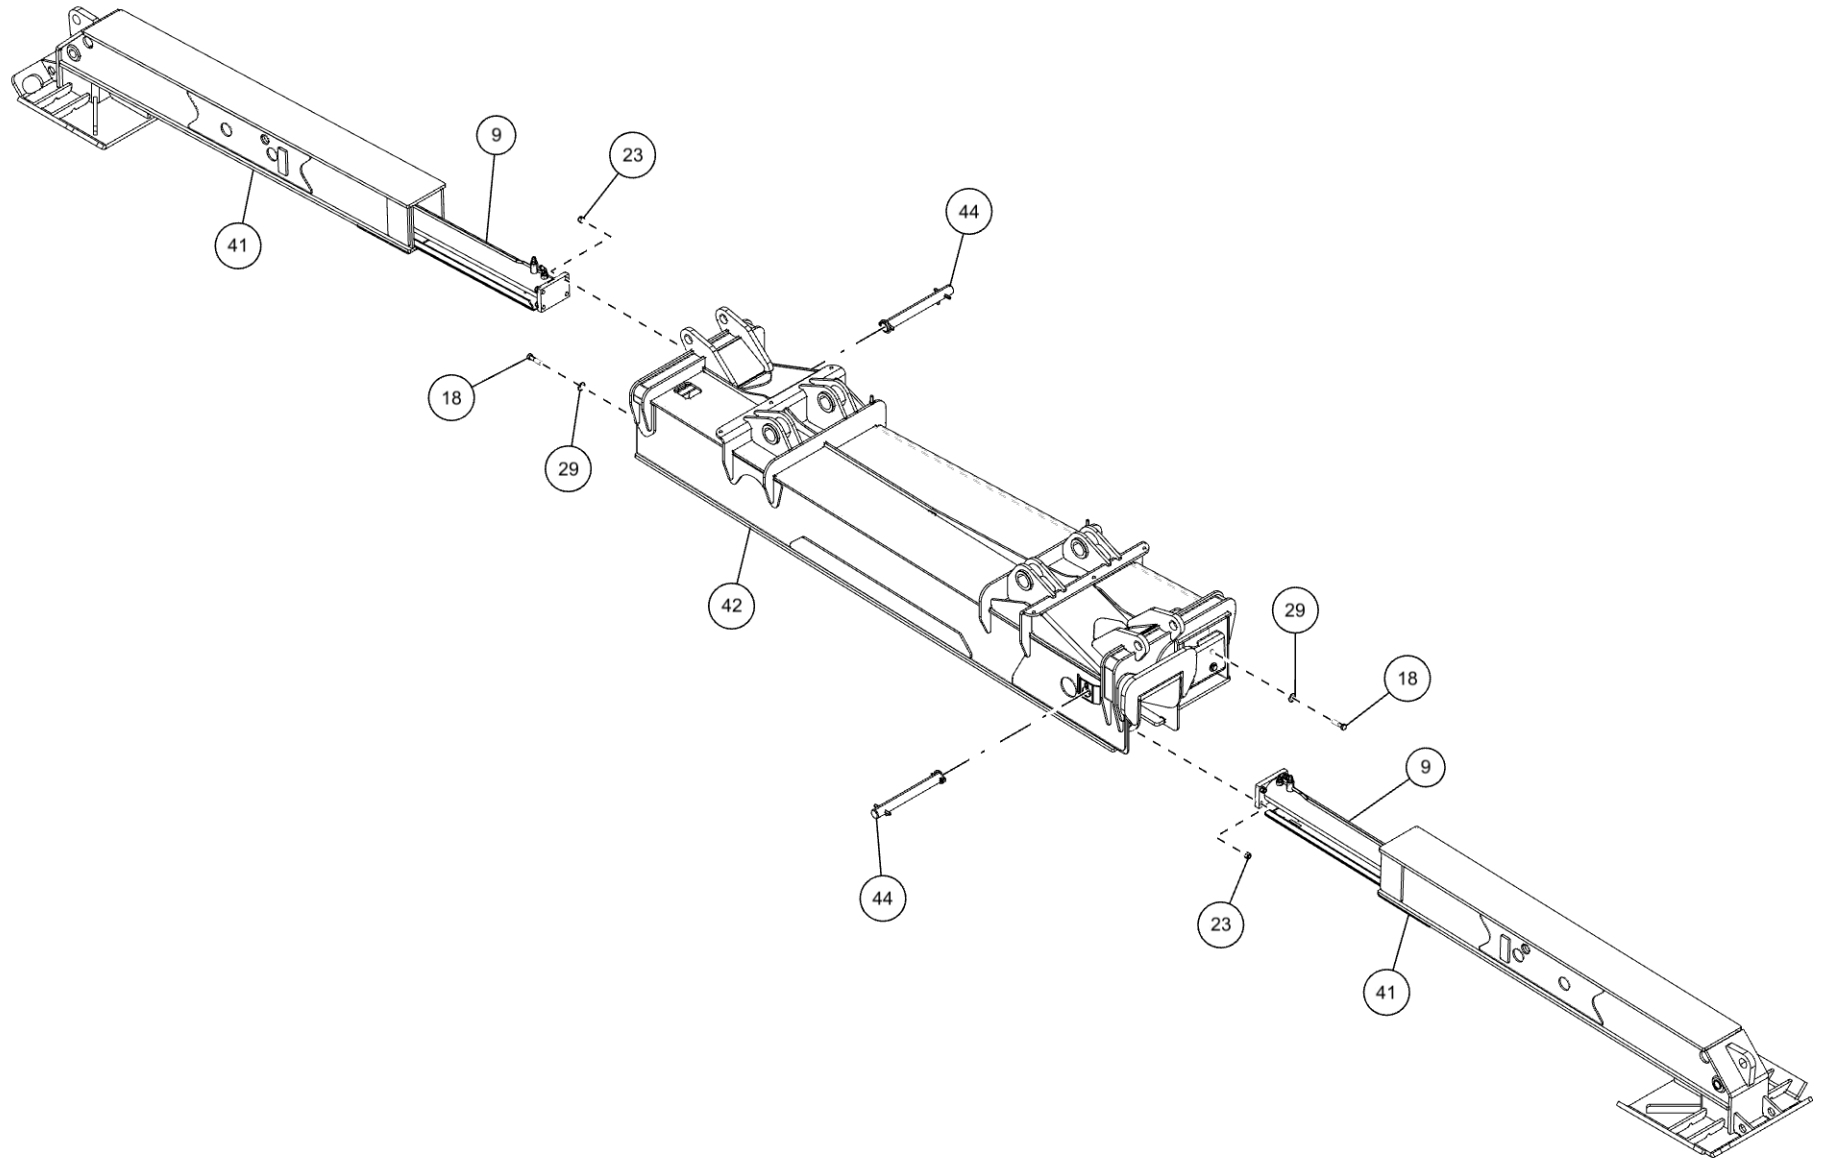

3-STAGE FRONT OUTRIGGER ASSEMBLY - BIG FEET (0911652) (cont'd) Third Stage Big Feet Mounting Hardware

3-STAGE FRONT OUTRIGGER - BIG FEET (0911652) (cont'd)
Third Stage Big Feet Mounting Hardware (cont'd)

ITEM	PART NUMBER	DESCRIPTION	QTY
	0911652	3-STG FRT OUTRGR ASSY BIG FEET	
1	0300113	GREASE FITTING, 1/4-28 STR	4
2	0301522	ADAPTER, 6MJ-6MB	2
3	0301601	CLAMP, HOSE, INSUL, 5/8	4
4	0301642	SNAP RING, 1-1/4 DIA	4
5	0302509	ELBOW, 6MJ-6MB45	2
6	03026693	PAD, SLIDE	2
7	0302776	SNAP RING,EXTERNAL 2	4
8	0303490	PAD-WEAR 1/2" X 1" X 4"	2
9	0310396	CYLINDER,OUTRIG 3BOREx84STROKE	2
10	0312690	OUTRIGGER WEAR PAD 0.31x1.50x6	4
11	0400066	SCREW, 1/4-20X3/4 HHC GR5	2
12	0400122	SCREW, 3/8-16X1-1/4 HHC GR5	12
13	0400126	SCREW, 3/8-16X1 HHC GR5	4
14	0400132	SCREW, 3/8-16X1-1/2 HHC GR5	2
15	0400176	SCREW, 1/2-13X1 HHC GR5	6
16	0400239	SCREW, 1/2-13X3/4 HHC GR5	16
17	0400260	SCREW, 5/8-11X2 HHC GR5	2
18	0400343	SCREW, 1/2-13X2 HHC GR8	8
19	0400351	NUT, 8-32 HEX	8
20	0400367	NUT, 1/4-20 LOK	2
21	0400392	NUT, 3/8-16 LOK	10
22	0400398	NUT, 3/8-16 LOK JAM	2
23	0400416	NUT, 1/2-13 LOK GR8	8
24	0400421	NUT, 5/8-11 LOK	2
25	0400451	WASHER, 1/4	2
26	0400480	WASHER, 3/8	16
27	0400482	LKWASHER, 3/8	8
28	0400491	LKWASHER, 1/2	22
29	0400497	WASHER, 1/2 GR8	8
30	0401054	SCREW, 8-32X3/4 PRH SS	8
31	07015387	PIN, H-BEAM PIVOT	2
32	07032582	PLATE, PAD CAGE	2
33	07032588	PLATE, MID STAGE EXTEND STOP	2
34	0703277	PAD, SLIDER	4
35	07049606	ANTI SNAKING SPACER (BOLT-ON)	4
36	0719462	PLATE - PAD CAGE	2
37	0721989	PLATE, CAM MOUNTING	1
38	0722124	PLATE, RIGHT CAM MOUNTING	1
39	0722174	ANGLE - CAM	2
40	0726709	PLATE STOP	2
41	0810335	3RD STG/INNER, BIG FOOT, FRONT	2
42	0810529	FRONT OUTRIGGER BOX WELDMENT	1
43	0810530	OUTRIGGER MID STAGE WELDMENT	2
44	0910190	LOCK PIN ASSEMBLY	2
45	897400002	REAR PIN	2