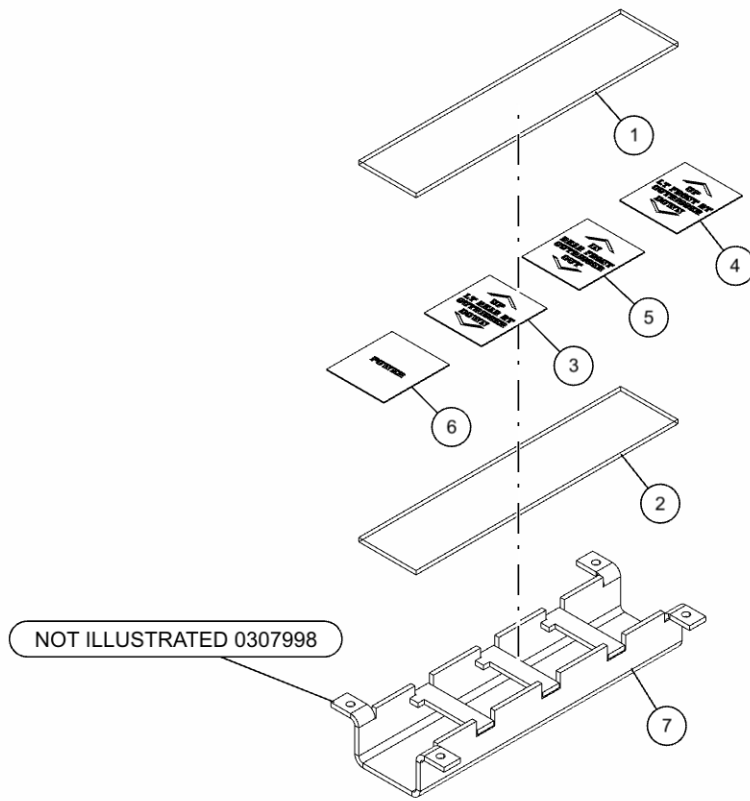

RIGHT HAND CONTROL STATION PANEL ILLUMINATED LEGEND (09000120)

Illuminated Legend Assembly

RIGHT HAND CONTROL STATION PANEL ILLUMINATED LEGEND (09000120) (cont'd)
Illuminated Legend Assembly (cont'd)

ITEM	PART NUMBER	DESCRIPTION	QTY
	09000120	ILLUMINATED LEGEND ASSY	
-	0307998	LIGHT,LEGEND RED CONTROL STA	2
1	0310093	PLASTIC, DUST COVER-CLEAR 8	1
2	0310095	PLASTIC, COLOR LENS -RED 8	1
3	0501579	LEGEND, PANEL-REAR OUTRIGGER	1
4	0501580	LEGEND, PANEL-FRONT OUTRIGGER	1
5	0501618	LEGEND,PANEL- REAR/ FRT OUTRIG	1
6	0501620	LEGEND,PANEL- POWER	1
7	0807114	CHANNEL,LIGHT&LEGEND WLMT 8	1