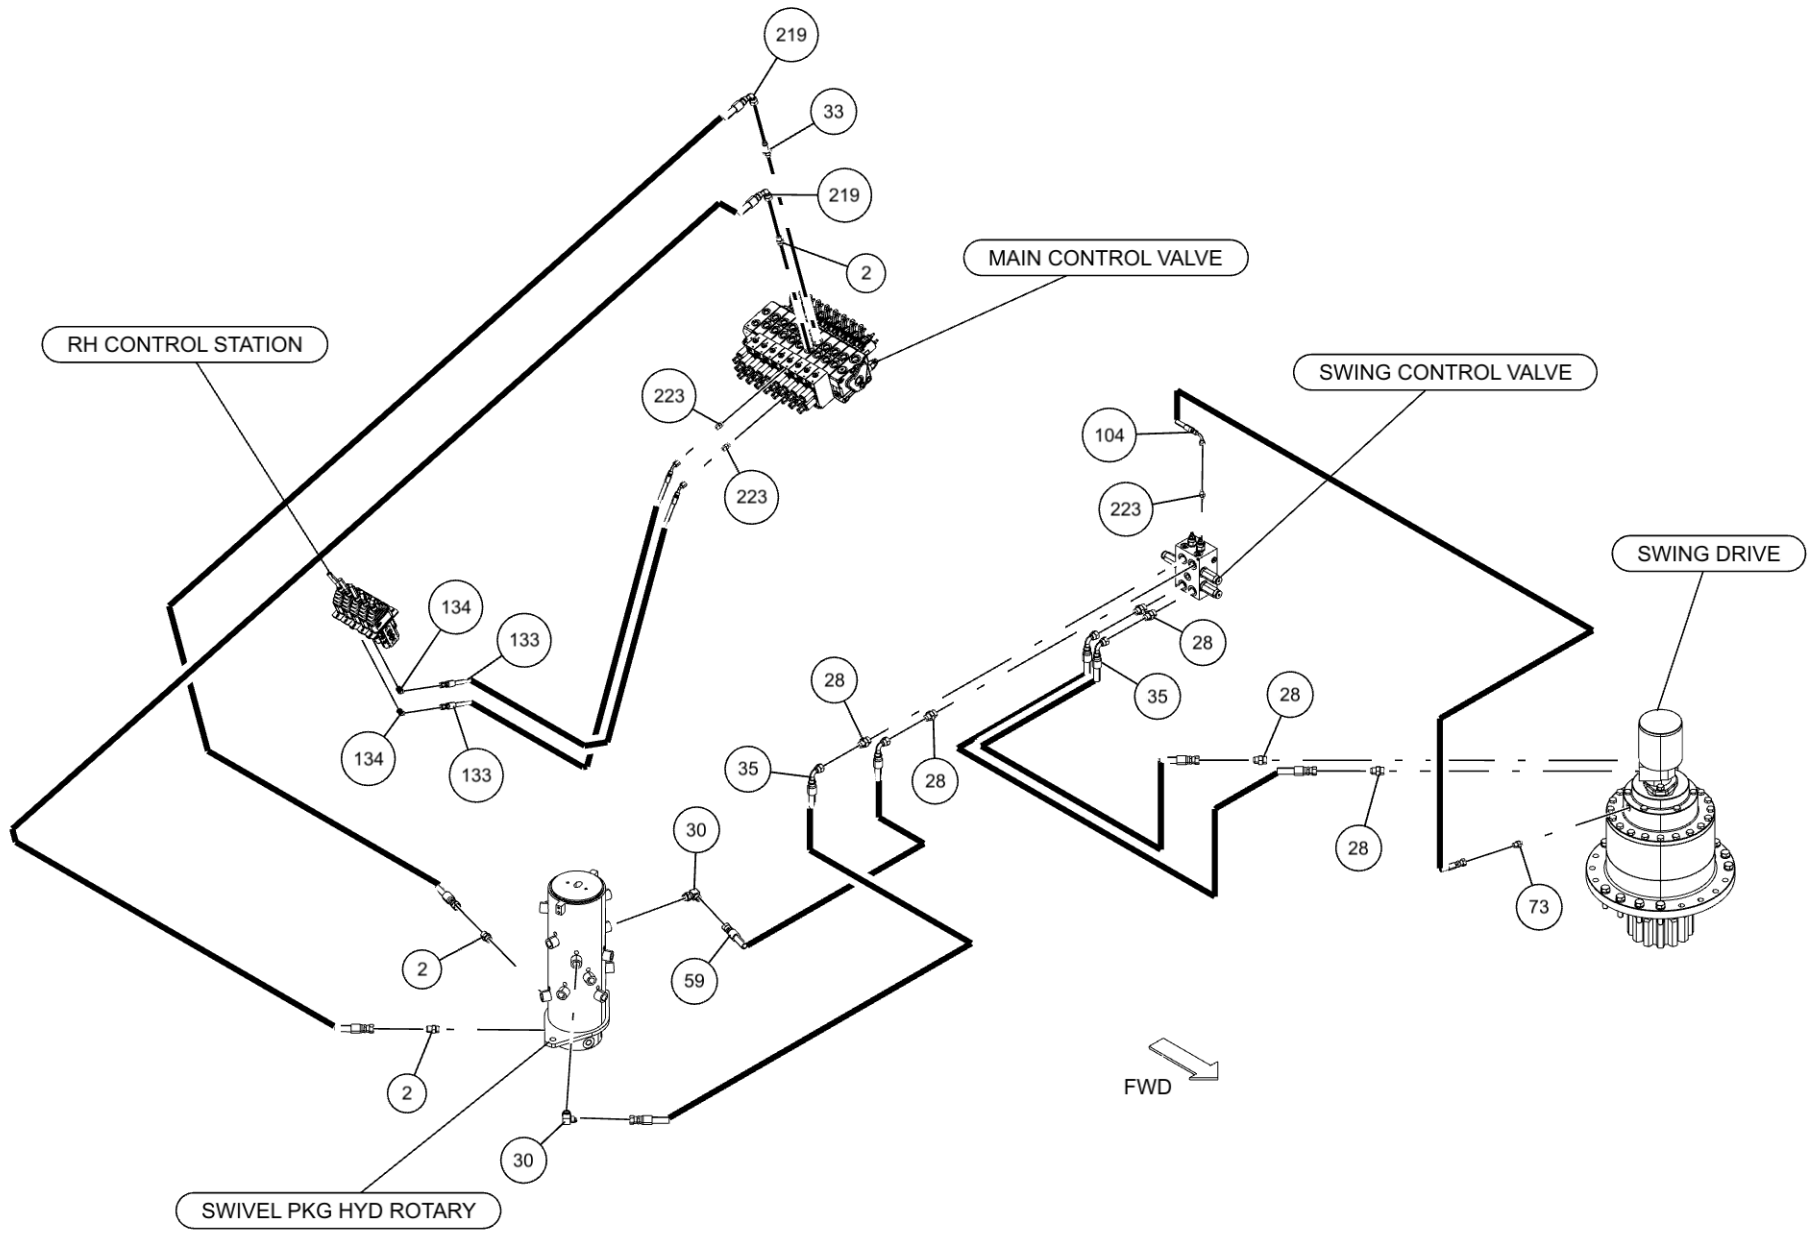

1150KB COACH LOW RIDER (09020592) (cont'd)

Swing Control Hydraulic Hoses

1150KB COACH LOW RIDER (09020592) (cont'd)

Swing Control Hydraulic Hoses (cont'd)

ITEM	PART NUMBER	DESCRIPTION	QTY
	09020592	1150KB_COACH_LR_22K_50K_DW	
1	03000012	HOSE HYD, 29" LONG	1
2	0300041	CONNECTOR, 8MJ-8MB	9
3	0300044	ADAPTER, 6MJ-8MB	6
4	0300052	ELBOW, 8MJ-10MB90	5
5	0300113	GREASE FITTING, 1/4-28 STR	7
6	0300229	FITTING, ELB 8MJ-8MP90	1
7	03003419	HOSE, HYD 132" LG	1
8	03003420	HOSE, HYD 60" LG	1
9	03003421	HOSE, HYD 18" LG	3
10	03003424	HOSE, HYD 138"	1
11	03003425	HOSE, HYD 90" LG	4
12	03003426	HOSE, HYD 45" LG	6
13	03003427	HOSE, HYD 192" LG	2
14	0300364	CLAMP-HOSE, 0.875"-2.75" 50"LBS	4
15	0300400	CONNECTOR, 12MJ-12MB	1
16	0300431	CONNECTOR, 16MJ-16MJ	1
17	0300558	HOSE, SUCTION 2"ID 100R4 (C4)	15 ft.
18	0300657	HOSE HYD, 46" LG	4
19	0300659	HOSE HYD, 45"	2
20	0300660	HOSE HYD, 120"	4
21	0300835	KNOB-BOOM (UP-DOWN)	1
22	0300837	KNOB-BOOM (IN-OUT)	1
23	0300865	FITTING, CONNECTOR 8MJ-8MJ	3
24	03008669	HOSE HYD 144" 16M3K W/16-16FJX EE	1
25	0301113	HOSE HYD, 82"	2
26	0301368	ADAPTER, 16MB-12MJ	1
27	0301372	FITTING, ST.CONN. 12FJ-8MJ	1
28	0301376	CONNECTOR 8 MJ - 10 MB	6
29	0301377	FITTING, TEE, 3/8" JIC	1
30	0301388	ELBOW, 8MJ-8MB90	14
31	0301422	FITTING, 6MJ-6MJ SMALL	5
32	0301427	HOSE HYD, 11" 5000 PSI	2
33	0301445	FITTING, EXTENDED	10
34	0301470	FITTING, 90ELB 6MJ-8MB90	13
35	0301471	HOSE, 30" 8FJK-8M3K-8FJX90	5
36	0301473	HOSE HYD, 18" LG	4
37	0301522	ADAPTER, 6MJ-6MB	30
38	0301577	1/4 OD PLASTIC AIRLINE, BLACK	69 ft.
39	03016142	TUBE, HYD ASSY SF TO O/R	4
40	0301619	TEE, 6MJ-6MJ-6MB BRANCH	1
41	0301620	ELBOW, 6MJ-6MB90	4
42	0301637	FITTING, FL - FLANGE	1
43	0301695	HOSE HYD, 91"	2
44	0301696	FITTING, ELB 90 DEG 6MJ-6FJX90	3
45	0301767	FITTING, HOSE BARB 1FJX	2
46	0301781	FITTING, SWV NUT RUN TEE	2
47	0301861	QUICK PIN, LINCH -B7932 PL 7/16	2
48	0301909	RECEPTACLE BOOT	1
49	0301946	FITTING, BLKHD CONNECT	3
50	0301948	HD 7 WAY TRAILER CONNECT	1
51	0301995	FITTING, ADAPTER STR	1
52	0301997	HOSE HYD, 18" 6FJX-6FJX -6M2T	1
53	0301998	HOSE HYD, 24" LG	2
54	0302052	TEE, 8MJ-8FJX-8MJ RUN	1
55	0302056	HOSE HYD, 183"	5
56	0302085	FITTING, 90 DEG ADPTR	3
57	0302170	FITTING, SWV 90 DEG BENT	2