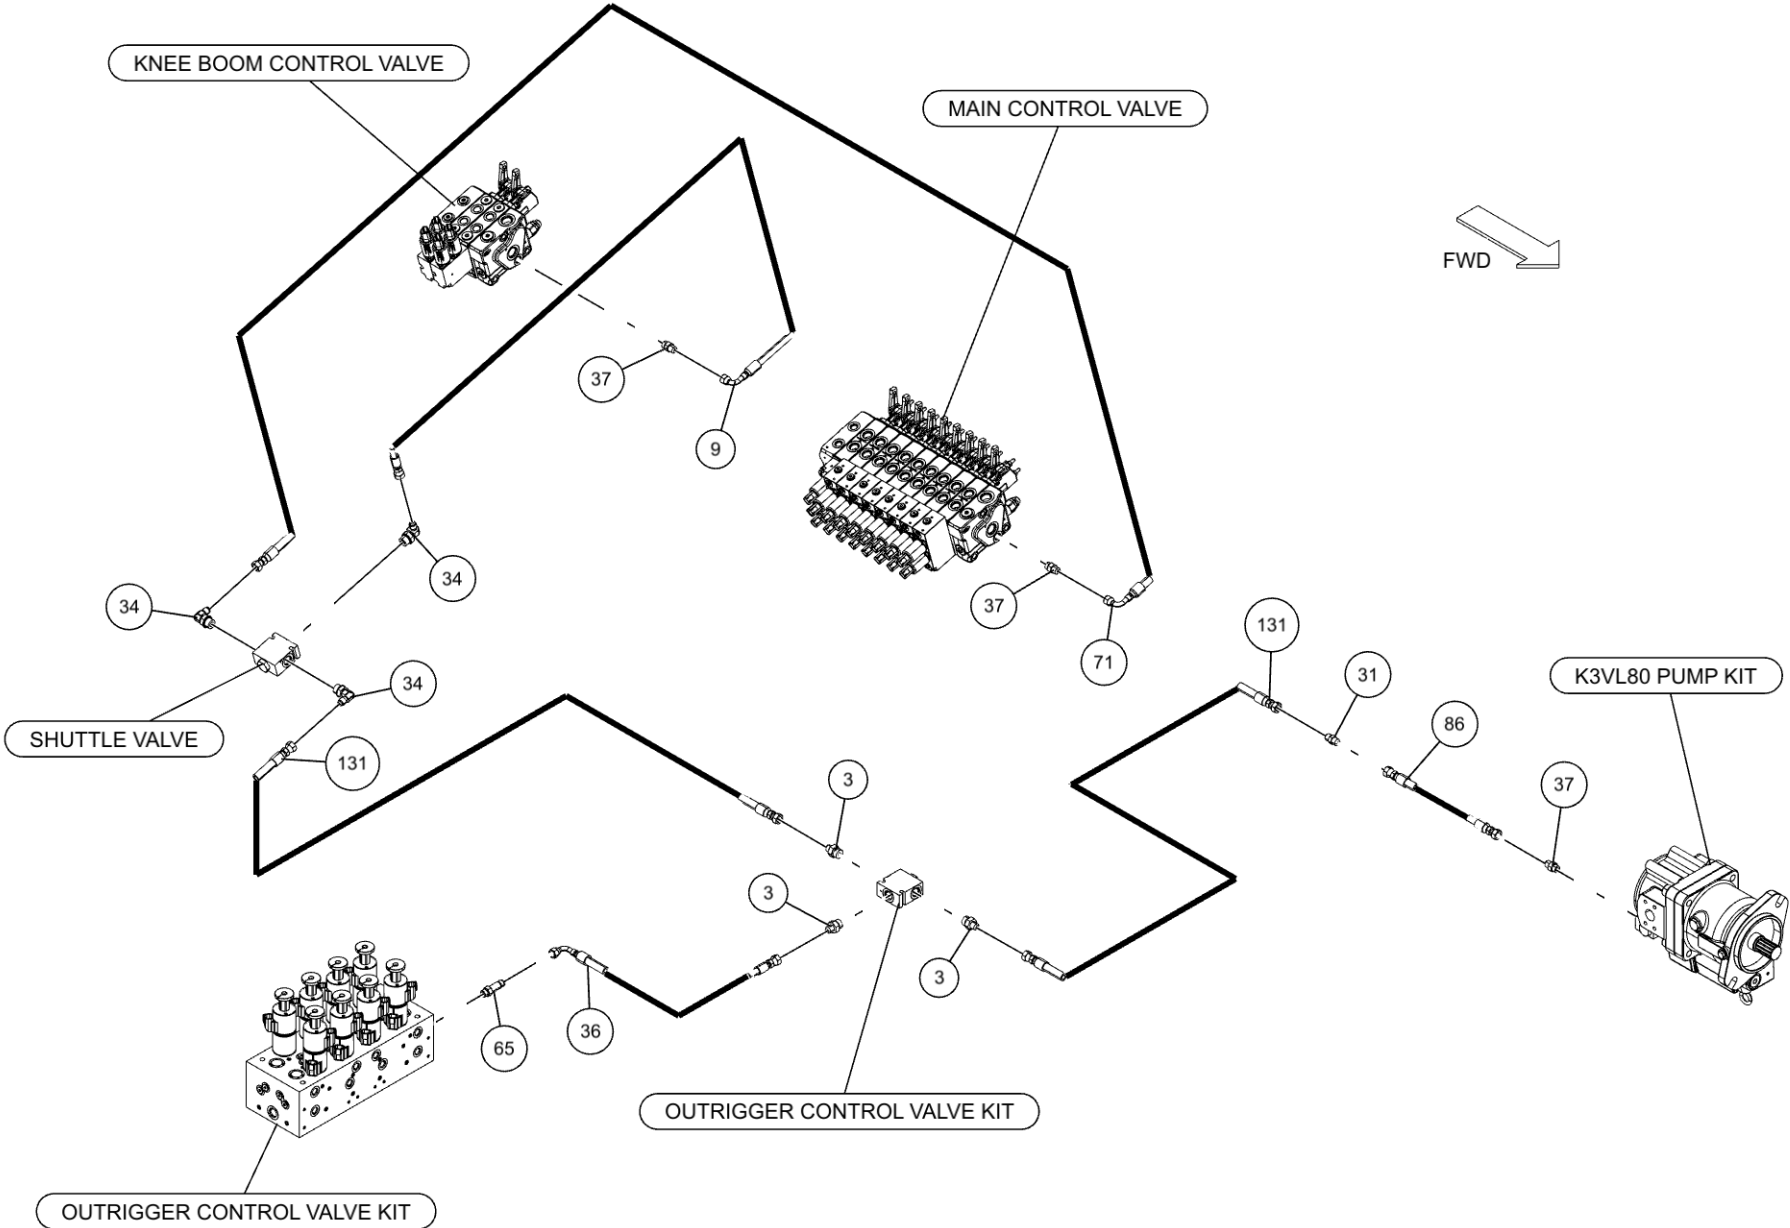

1150KB COACH LOW RIDER (09020592) (cont'd) Load Sense Hydraulic Hoses

1150KB COACH LOW RIDER (09020592) (cont'd)
Load Sense Hydraulic Hoses (cont'd)

ITEM	PART NUMBER	DESCRIPTION	QTY
	09020592	1150KB_COACH_LR_22K_50K_DW	
1	03000012	HOSE HYD, 29" LONG	1
2	0300041	CONNECTOR, 8MJ-8MB	9
3	0300044	ADAPTER, 6MJ-8MB	6
4	0300052	ELBOW, 8MJ-10MB90	5
5	0300113	GREASE FITTING, 1/4-28 STR	7
6	0300229	FITTING, ELB 8MJ-8MP90	1
7	03003419	HOSE, HYD 132" LG	1
8	03003420	HOSE, HYD 60" LG	1
9	03003421	HOSE, HYD 18" LG	3
10	03003424	HOSE, HYD 138"	1
11	03003425	HOSE, HYD 90" LG	4
12	03003426	HOSE, HYD 45" LG	6
13	03003427	HOSE, HYD 192" LG	2
14	0300364	CLAMP-HOSE, 0.875"-2.75" 50"LBS	4
15	0300400	CONNECTOR, 12MJ-12MB	1
16	0300431	CONNECTOR, 16MJ-16MJ	1
17	0300558	HOSE, SUCTION 2"ID 100R4 (C4)	15 ft.
18	0300657	HOSE HYD, 46" LG	4
19	0300659	HOSE HYD, 45"	2
20	0300660	HOSE HYD, 120"	4
21	0300835	KNOB-BOOM (UP-DOWN)	1
22	0300837	KNOB-BOOM (IN-OUT)	1
23	0300865	FITTING, CONNECTOR 8MJ-8MJ	3
24	03008669	HOSE HYD 144" 16M3K W/16-16FJX EE	1
25	0301113	HOSE HYD, 82"	2
26	0301368	ADAPTER, 16MB-12MJ	1
27	0301372	FITTING, ST.CONN. 12FJ-8MJ	1
28	0301376	CONNECTOR 8 MJ - 10 MB	6
29	0301377	FITTING, TEE, 3/8" JIC	1
30	0301388	ELBOW, 8MJ-8MB90	14
31	0301422	FITTING, 6MJ-6MJ SMALL	5
32	0301427	HOSE HYD, 11" 5000 PSI	2
33	0301445	FITTING, EXTENDED	10
34	0301470	FITTING, 90ELB 6MJ-8MB90	13
35	0301471	HOSE, 30" 8FJK-8M3K-8FJX90	5
36	0301473	HOSE HYD, 18" LG	4
37	0301522	ADAPTER, 6MJ-6MB	30
38	0301577	1/4 OD PLASTIC AIRLINE, BLACK	69 ft.
39	03016142	TUBE, HYD ASSY SF TO O/R	4
40	0301619	TEE, 6MJ-6MJ-6MB BRANCH	1
41	0301620	ELBOW, 6MJ-6MB90	4
42	0301637	FITTING, FL - FLANGE	1
43	0301695	HOSE HYD, 91"	2
44	0301696	FITTING, ELB 90 DEG 6MJ-6FJX90	3
45	0301767	FITTING, HOSE BARB 1FJX	2
46	0301781	FITTING, SWV NUT RUN TEE	2
47	0301861	QUICK PIN, LINCH -B7932 PL 7/16	2
48	0301909	RECEPTACLE BOOT	1
49	0301946	FITTING, BLKHD CONNECT	3
50	0301948	HD 7 WAY TRAILER CONNECT	1
51	0301995	FITTING, ADAPTER STR	1
52	0301997	HOSE HYD, 18" 6FJX-6FJX -6M2T	1
53	0301998	HOSE HYD, 24" LG	2
54	0302052	TEE, 8MJ-8FJX-8MJ RUN	1
55	0302056	HOSE HYD, 183"	5
56	0302085	FITTING, 90 DEG ADPTR	3
57	0302170	FITTING, SWV 90 DEG BENT	2