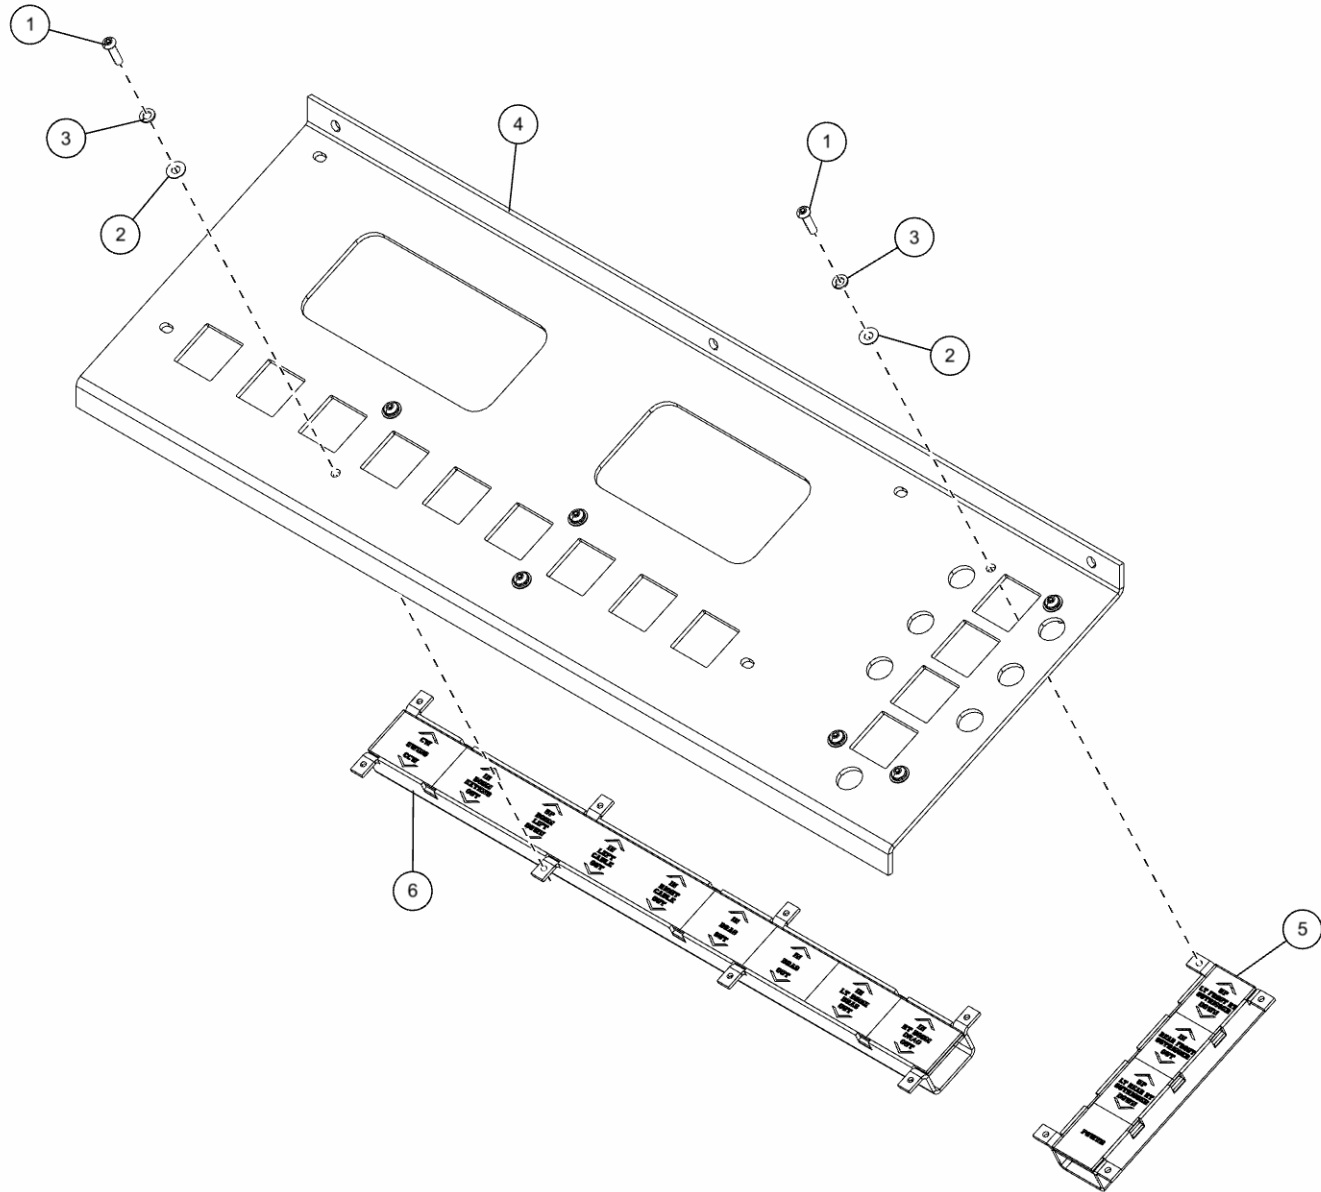

LOWER RIGHT HAND CONTROL STATION PANEL (0911237)

Control Panel Assembly

LOWER RIGHT HAND CONTROL STATION PANEL (0911237) (cont'd)
Control Panel Assembly (cont'd)

ITEM	PART NUMBER	DESCRIPTION	QTY
	0911237	ILLUM LEGEND ASSY RH LWR WLV	
1	04000381	SS BHSCS 1/4-20 X 1	8
2	0400454	WASHER, 1/4 SS	8
3	0402111	LKWASHER, 1/4 SS	8
4	0727011	APANEL, CONTROL	1
5	09000120	ILLUMINATED LEGEND ASSY	1
6	09000142	ILLUMINATED LEGEND ASSY 24.75	1