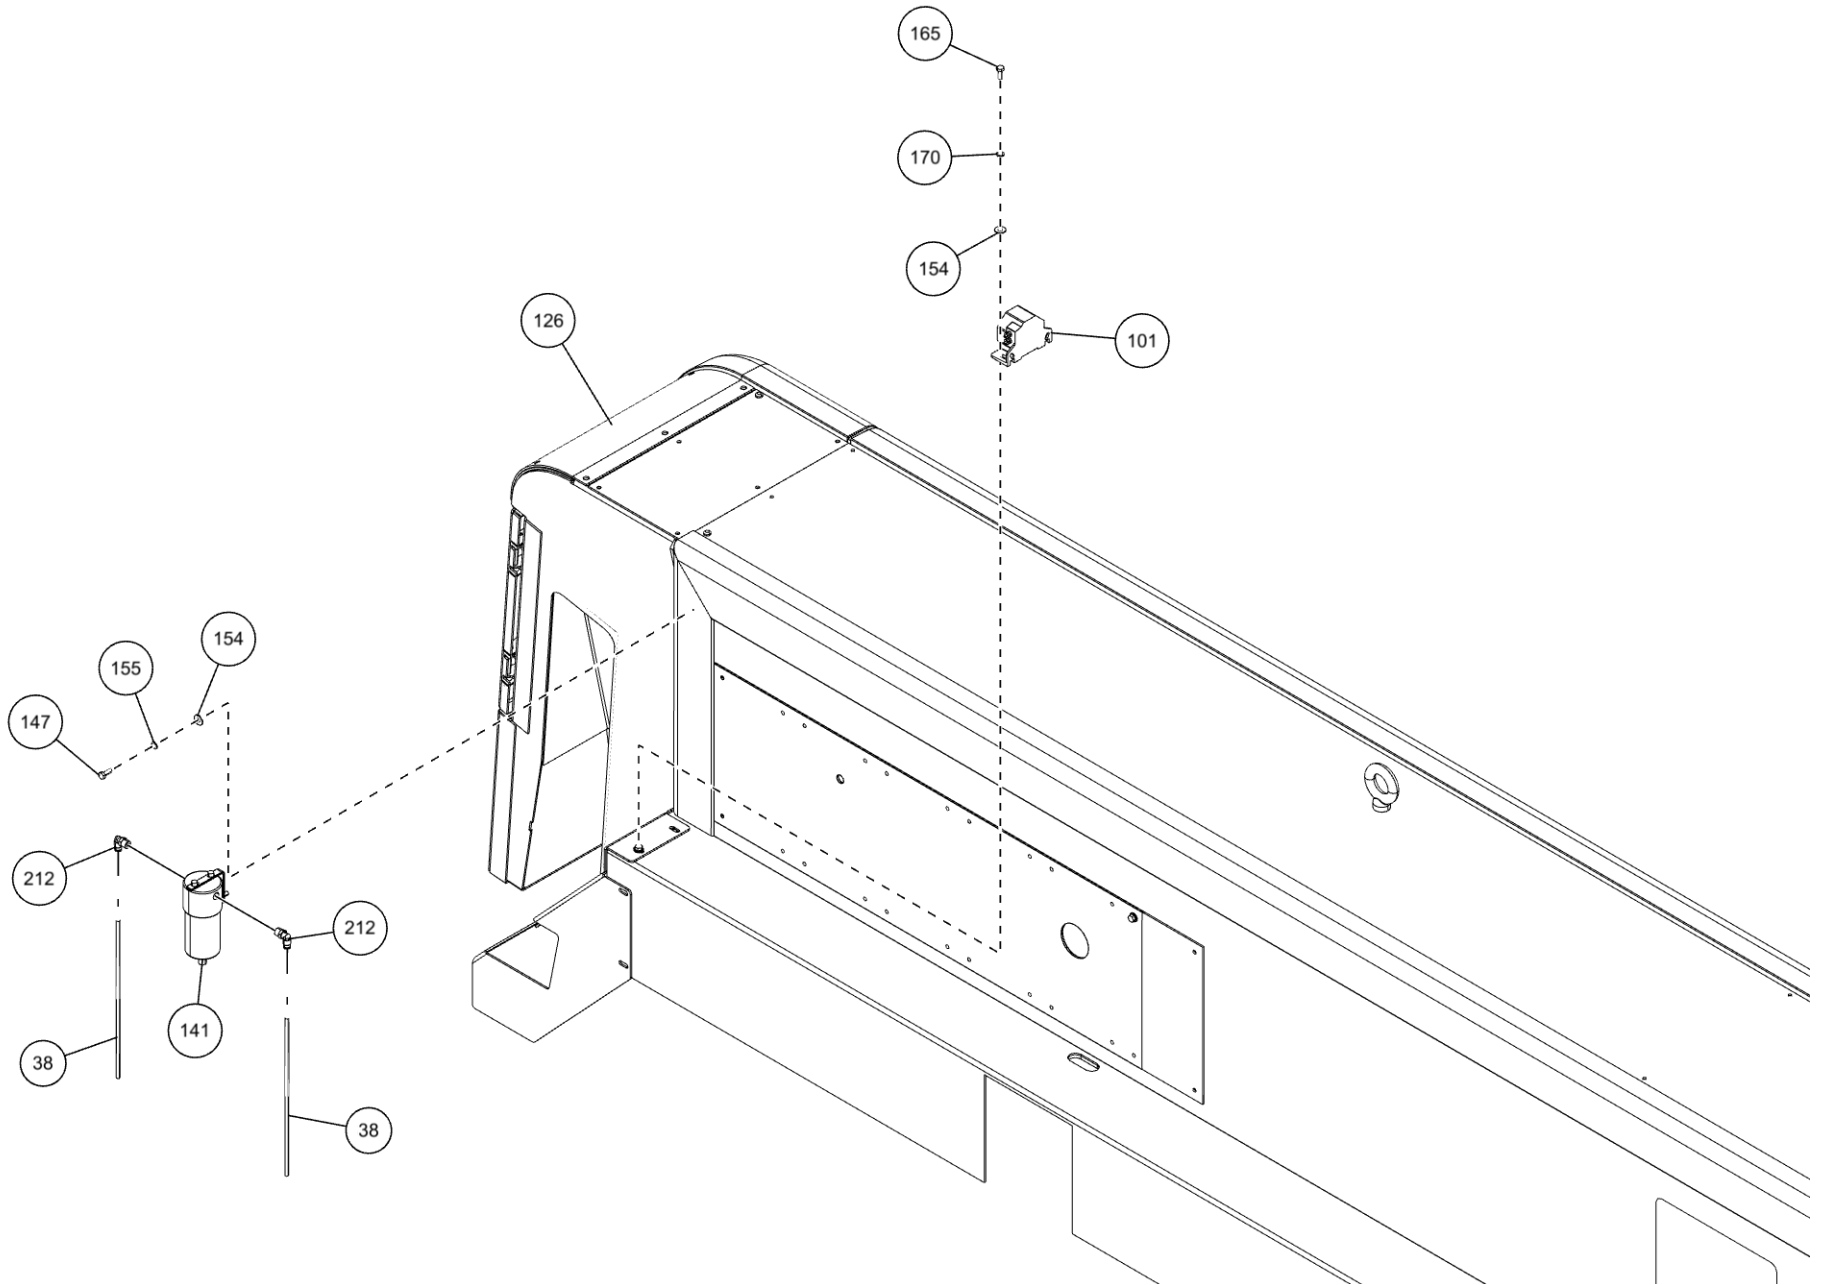

1150KB COACH LOW RIDER (09020592) (cont'd)

Water Separator & Back-Up Alarm

1150KB COACH LOW RIDER (09020592) (cont'd)
Water Separator & Back-Up Alarm (cont'd)

ITEM	PART NUMBER	DESCRIPTION	QTY
	09020592	1150KB_COACH_LR_22K_50K_DW	
1	03000012	HOSE HYD, 29" LONG	1
2	0300041	CONNECTOR, 8MJ-8MB	9
3	0300044	ADAPTER, 6MJ-8MB	6
4	0300052	ELBOW, 8MJ-10MB90	5
5	0300113	GREASE FITTING, 1/4-28 STR	7
6	0300229	FITTING, ELB 8MJ-8MP90	1
7	03003419	HOSE, HYD 132" LG	1
8	03003420	HOSE, HYD 60" LG	1
9	03003421	HOSE, HYD 18" LG	3
10	03003424	HOSE, HYD 138"	1
11	03003425	HOSE, HYD 90" LG	4
12	03003426	HOSE, HYD 45" LG	6
13	03003427	HOSE, HYD 192" LG	2
14	0300364	CLAMP-HOSE, 0.875"-2.75" 50"LBS	4
15	0300400	CONNECTOR, 12MJ-12MB	1
16	0300431	CONNECTOR, 16MJ-16MJ	1
17	0300558	HOSE, SUCTION 2"ID 100R4 (C4)	15 ft.
18	0300657	HOSE HYD, 46" LG	4
19	0300659	HOSE HYD, 45"	2
20	0300660	HOSE HYD, 120"	4
21	0300835	KNOB-BOOM (UP-DOWN)	1
22	0300837	KNOB-BOOM (IN-OUT)	1
23	0300865	FITTING, CONNECTOR 8MJ-8MJ	3
24	03008669	HOSE HYD 144" 16M3K W/16-16FJX EE	1
25	0301113	HOSE HYD, 82"	2
26	0301368	ADAPTER, 16MB-12MJ	1
27	0301372	FITTING, ST.CONN. 12FJ-8MJ	1
28	0301376	CONNECTOR 8 MJ - 10 MB	6
29	0301377	FITTING, TEE, 3/8" JIC	1
30	0301388	ELBOW, 8MJ-8MB90	14
31	0301422	FITTING, 6MJ-6MJ SMALL	5
32	0301427	HOSE HYD, 11" 5000 PSI	2
33	0301445	FITTING, EXTENDED	10
34	0301470	FITTING, 90ELB 6MJ-8MB90	13
35	0301471	HOSE, 30" 8FJK-8M3K-8FJX90	5
36	0301473	HOSE HYD, 18" LG	4
37	0301522	ADAPTER, 6MJ-6MB	30
38	0301577	1/4 OD PLASTIC AIRLINE, BLACK	69 ft.
39	03016142	TUBE, HYD ASSY SF TO O/R	4
40	0301619	TEE, 6MJ-6MJ-6MB BRANCH	1
41	0301620	ELBOW, 6MJ-6MB90	4
42	0301637	FITTING, FL - FLANGE	1
43	0301695	HOSE HYD, 91"	2
44	0301696	FITTING, ELB 90 DEG 6MJ-6FJX90	3
45	0301767	FITTING, HOSE BARB 1FJX	2
46	0301781	FITTING, SWV NUT RUN TEE	2
47	0301861	QUICK PIN, LINCH -B7932 PL 7/16	2
48	0301909	RECEPTACLE BOOT	1
49	0301946	FITTING, BLKHD CONNECT	3
50	0301948	HD 7 WAY TRAILER CONNECT	1
51	0301995	FITTING, ADAPTER STR	1
52	0301997	HOSE HYD, 18" 6FJX-6FJX -6M2T	1
53	0301998	HOSE HYD, 24" LG	2
54	0302052	TEE, 8MJ-8FJX-8MJ RUN	1
55	0302056	HOSE HYD, 183"	5
56	0302085	FITTING, 90 DEG ADPTR	3
57	0302170	FITTING, SWV 90 DEG BENT	2