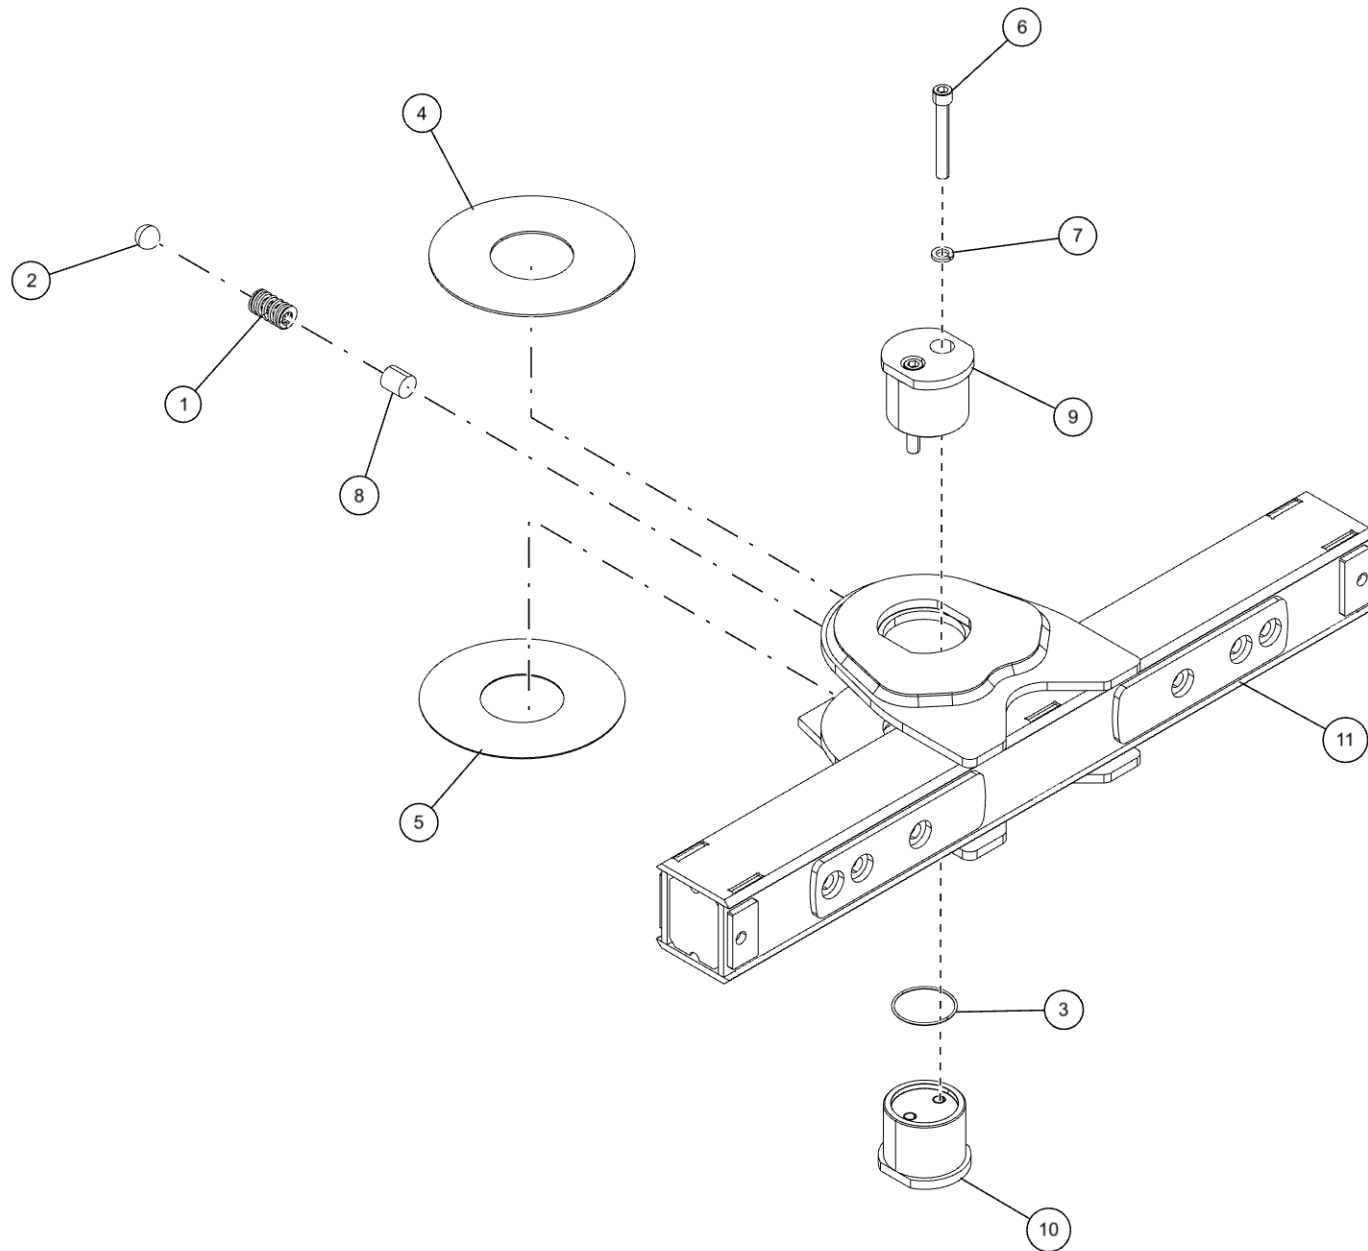

CROSSBAR ASSEMBLY (0910935)

Crossbar Components

CROSSBAR ASSEMBLY (0910935) (cont'd)
Crossbar Components (cont'd)

ITEM	PART NUMBER	DESCRIPTION	QTY
	0910935	XBAR HRDWR-XHD 5X5 CENTURY	
1	0301197	COMP.SPRING,CROSS BAR,FI	1
2	0301398	STEEL BALL, 1-3/16 DIA	1
3	0301822	O-RING - PIVOT PIN	1
4	0303097	THRUST WASHER - 1/8 THK	1
5	0303098	THRUST WASHER - 1/16 THK	1
6	0400271	SCREW, 5/8-11X4-1/2 HHC	2
7	0400508	LKWASHER, 5/8	2
8	0708470	SPACER, DETENT BALL SPRG	1
9	0724980	PIN-TOP HALF PIVOT	1
10	0724981	PIN-BOTTOM HALF PIVOT	1
11	0807124	CROSSBAR WELDMENT 25K, CENTURY	1