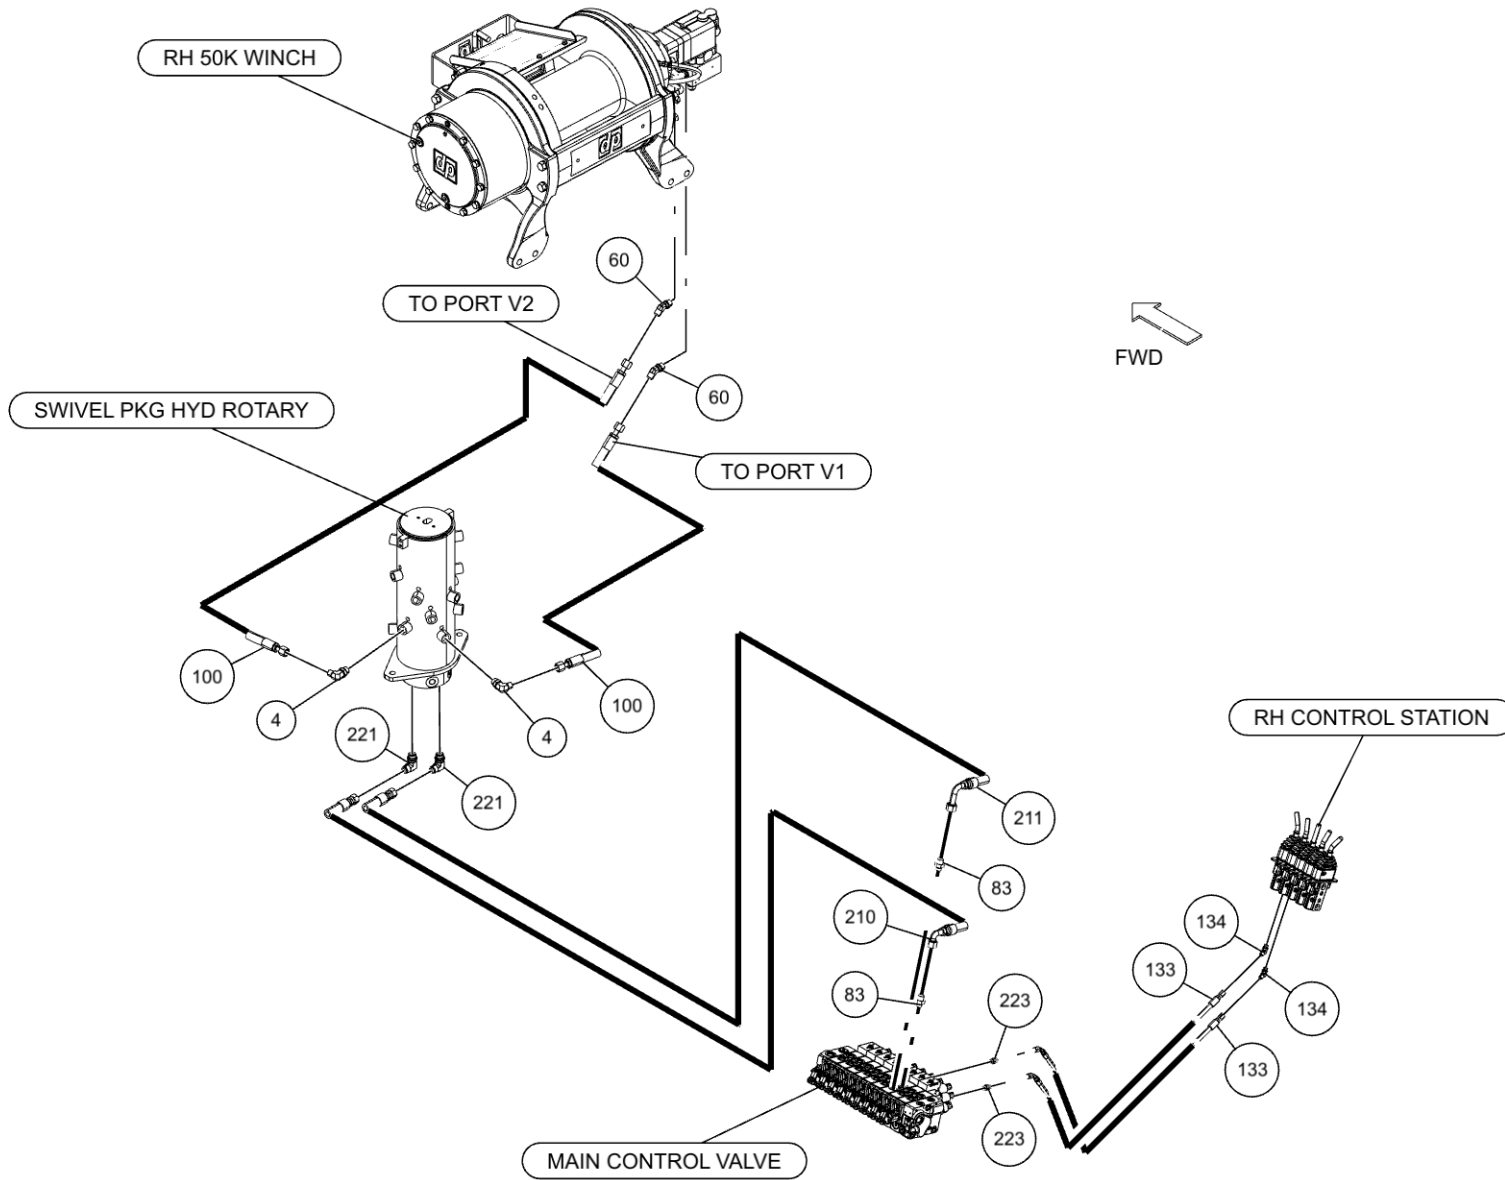

1150KB COACH LOW RIDER (09020592) (cont'd) Right Hand 50K Recovery Winch Hydraulic Hoses

1150KB COACH LOW RIDER (09020592) (cont'd)
Right Hand 50K Recovery Winch Hydraulic Hoses (cont'd)

ITEM	PART NUMBER	DESCRIPTION	QTY
1	09020592	1150KB_COACH_LR_22K_50K_DW	
2	03000012	HOSE HYD, 29" LONG	1
3	0300041	CONNECTOR, 8MJ-8MB	9
4	0300044	ADAPTER, 6MJ-8MB	6
5	0300052	ELBOW, 8MJ-10MB90	5
6	0300113	GREASE FITTING, 1/4-28 STR	7
7	0300229	FITTING, ELB 8MJ-8MP90	1
8	03003419	HOSE, HYD 132" LG	1
9	03003420	HOSE, HYD 60" LG	1
10	03003421	HOSE, HYD 18" LG	3
11	03003424	HOSE, HYD 138"	1
12	03003425	HOSE, HYD 90" LG	4
13	03003426	HOSE, HYD 45" LG	6
14	03003427	HOSE, HYD 192" LG	2
15	0300364	CLAMP-HOSE, 0.875"-2.75" 50"LBS	4
16	0300400	CONNECTOR, 12MJ-12MB	1
17	0300431	CONNECTOR, 16MJ-16MJ	1
18	0300558	HOSE, SUCTION 2"ID 100R4 (C4)	15 ft.
19	0300657	HOSE HYD, 46" LG	4
20	0300659	HOSE HYD, 45"	2
21	0300660	HOSE HYD, 120"	4
22	0300835	KNOB-BOOM (UP-DOWN)	1
23	0300837	KNOB-BOOM (IN-OUT)	1
24	0300865	FITTING, CONNECTOR 8MJ-8MJ	3
25	0300866	HOSE HYD 144" 16M3K W/16-16FJX EE	1
26	0301113	HOSE HYD, 82"	2
27	0301368	ADAPTER, 16MB-12MJ	1
28	0301372	FITTING, ST.CONN. 12FJ-8MJ	1
29	0301376	CONNECTOR 8 MJ - 10 MB	6
30	0301377	FITTING, TEE, 3/8" JIC	1
31	0301388	ELBOW, 8MJ-8MB90	14
32	0301422	FITTING, 6MJ-6MJ SMALL	5
33	0301427	HOSE HYD, 11" 5000 PSI	2
34	0301445	FITTING, EXTENDED	10
35	0301470	FITTING, 90ELB 6MJ-8MB90	13
36	0301471	HOSE, 30" 8FJK-8M3K-8FJX90	5
37	0301473	HOSE HYD, 18" LG	4
38	0301522	ADAPTER, 6MJ-6MB	30
39	0301577	1/4 OD PLASTIC AIRLINE, BLACK	69 ft.
40	03016142	TUBE, HYD ASSY SF TO O/R	4
41	0301619	TEE, 6MJ-6MJ-6MB BRANCH	1
42	0301620	ELBOW, 6MJ-6MB90	4
43	0301637	FITTING, FL - FLANGE	1
44	0301695	HOSE HYD, 91"	2
45	0301696	FITTING, ELB 90 DEG 6MJ-6FJX90	3
46	0301767	FITTING, HOSE BARB 1FJX	2
47	0301781	FITTING, SWV NUT RUN TEE	2
48	0301861	QUICK PIN, LINCH -B7932 PL 7/16	2
49	0301909	RECEPTACLE BOOT	1
50	0301946	FITTING, BLKHD CONNECT	3
51	0301948	HD 7 WAY TRAILER CONNECT	1
52	0301995	FITTING, ADAPTER STR	1
53	0301997	HOSE HYD, 18" 6FJX-6FJX -6M2T	1
54	0301998	HOSE HYD, 24" LG	2
55	0302052	TEE, 8MJ-8FJX-8MJ RUN	1
56	0302056	HOSE HYD, 183"	5
57	0302085	FITTING, 90 DEG ADPTR	3
	0302170	FITTING, SWV 90 DEG BENT	2