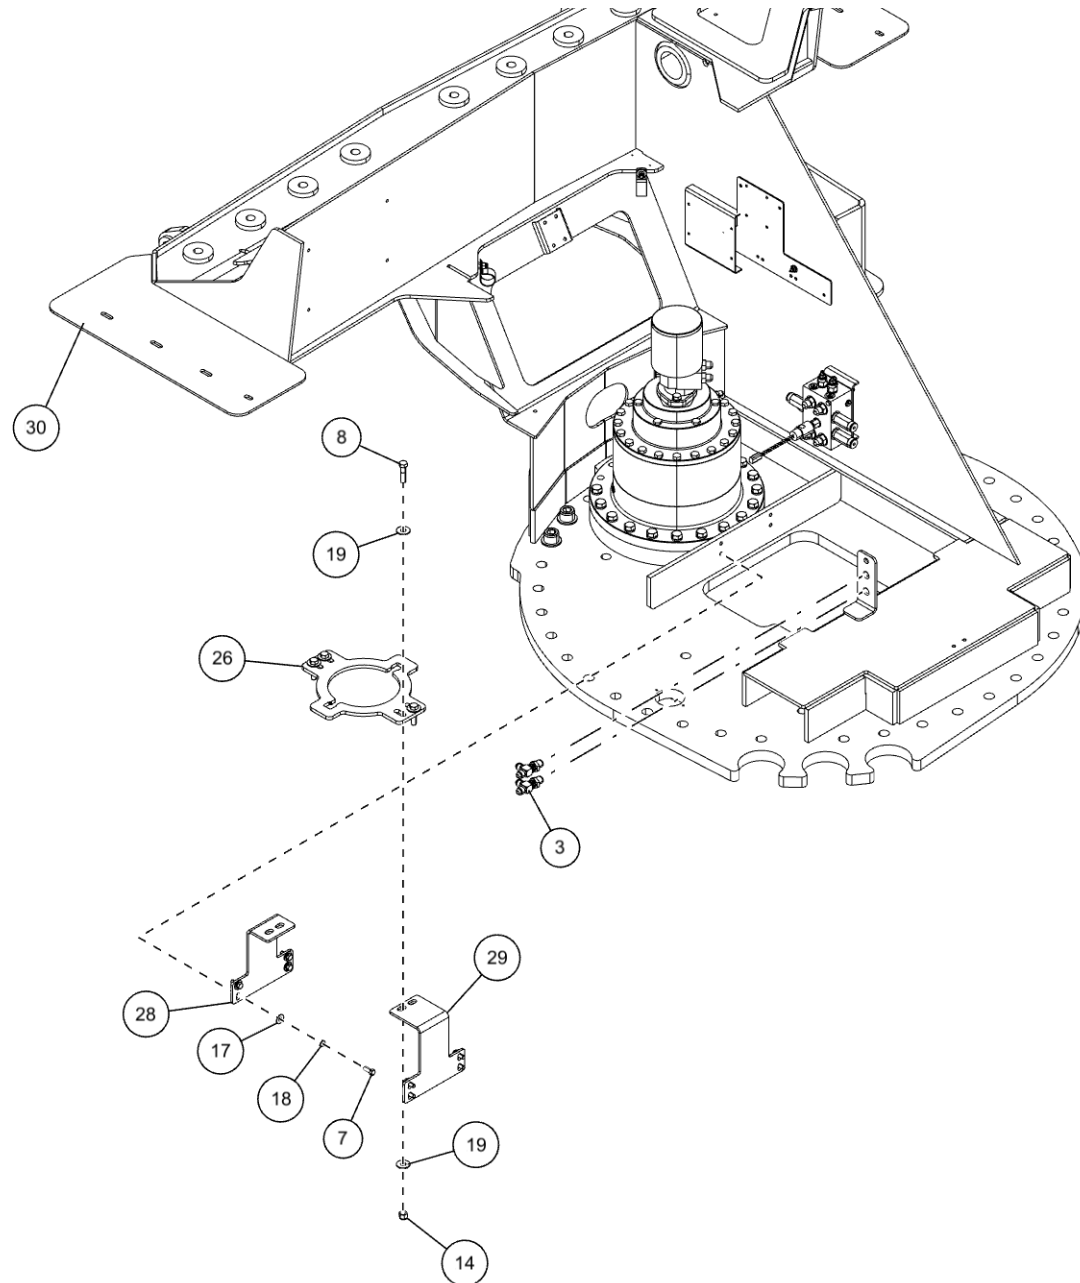

WRECKER FRAME ASSEMBLY (0911548) (cont'd)

Swivel Lock Plate & Hydraulic Fittings

WRECKER FRAME ASSEMBLY (0911548) (cont'd)
Swivel Lock Plate & Hydraulic Fittings (cont'd)

ITEM	PART NUMBER	DESCRIPTION	QTY
	0911548	WRECKER FRM ASSY 1140 12V	
1	0300188	CLAMP,1-1/2" HOSE	2
2	0301487	CLAMP HOSE 1/2 COVO909	1
3	0302574	FITTING-BULKHEAD RUN TEE	2
4	0310318	SWITCH - PRESSURE	1
5	0310634	FITTING 6MB-4FP	1
6	0400066	SCREW, 1/4-20X3/4 HHC GR5	4
7	0400126	SCREW, 3/8-16X1 HHC GR5	8
8	0400188	SCREW, 1/2-13X2 HHC GR5	4
9	0400274	SCREW, 5/8-11X2 HHC GR8	8
10	0400318	SCREW, 1-8X3 SHC	4
11	0400336	SCREW, 1-8X3 HHC GR8	31
12	0400367	NUT, 1/4-20 LOK	2
13	0400392	NUT, 3/8-16 LOK	2
14	0400408	NUT, 1/2-13 LOK	4
15	0400451	WASHER, 1/4	2
16	0400452	LKWASHER, 1/4	4
17	0400480	WASHER, 3/8	10
18	0400482	LKWASHER, 3/8	8
19	0400492	USS FLAT WASHER, 1/2	8
20	0400508	LKWASHER, 5/8	8
21	0400522	WASHER, 1-1/16X2X1/8 TH YZ	35
22	04011911	5/8-11 HEX WELD NUT	8
23	07032703	KEEPER PLATE - BOOM PIVOT	2
24	07032784	PIN - BOOM PIVOT 1075	1
25	0719162	PLATE, ACCESS COVER	2
26	0726417	PLATE-SWIVEL LOCK	1
27	0726421	OMNEX PANEL	1
28	0726422	ANGLE, SWIVEL LOCK	1
29	0726423	LONG ANGLE, SWIVEL LOCK	1
30	0810223	WRECKER FRM WLD 1150	1
31	0907994	SWING VALVE KIT (1060S)	1
32	0911359	SWING DRIVE W/ INTERNAL BRAKE	1
33	0911549	LIFT CYL ASSY 1150	1
34	0911552	AIR VALVE PLATE ASSY 1150 12V	1