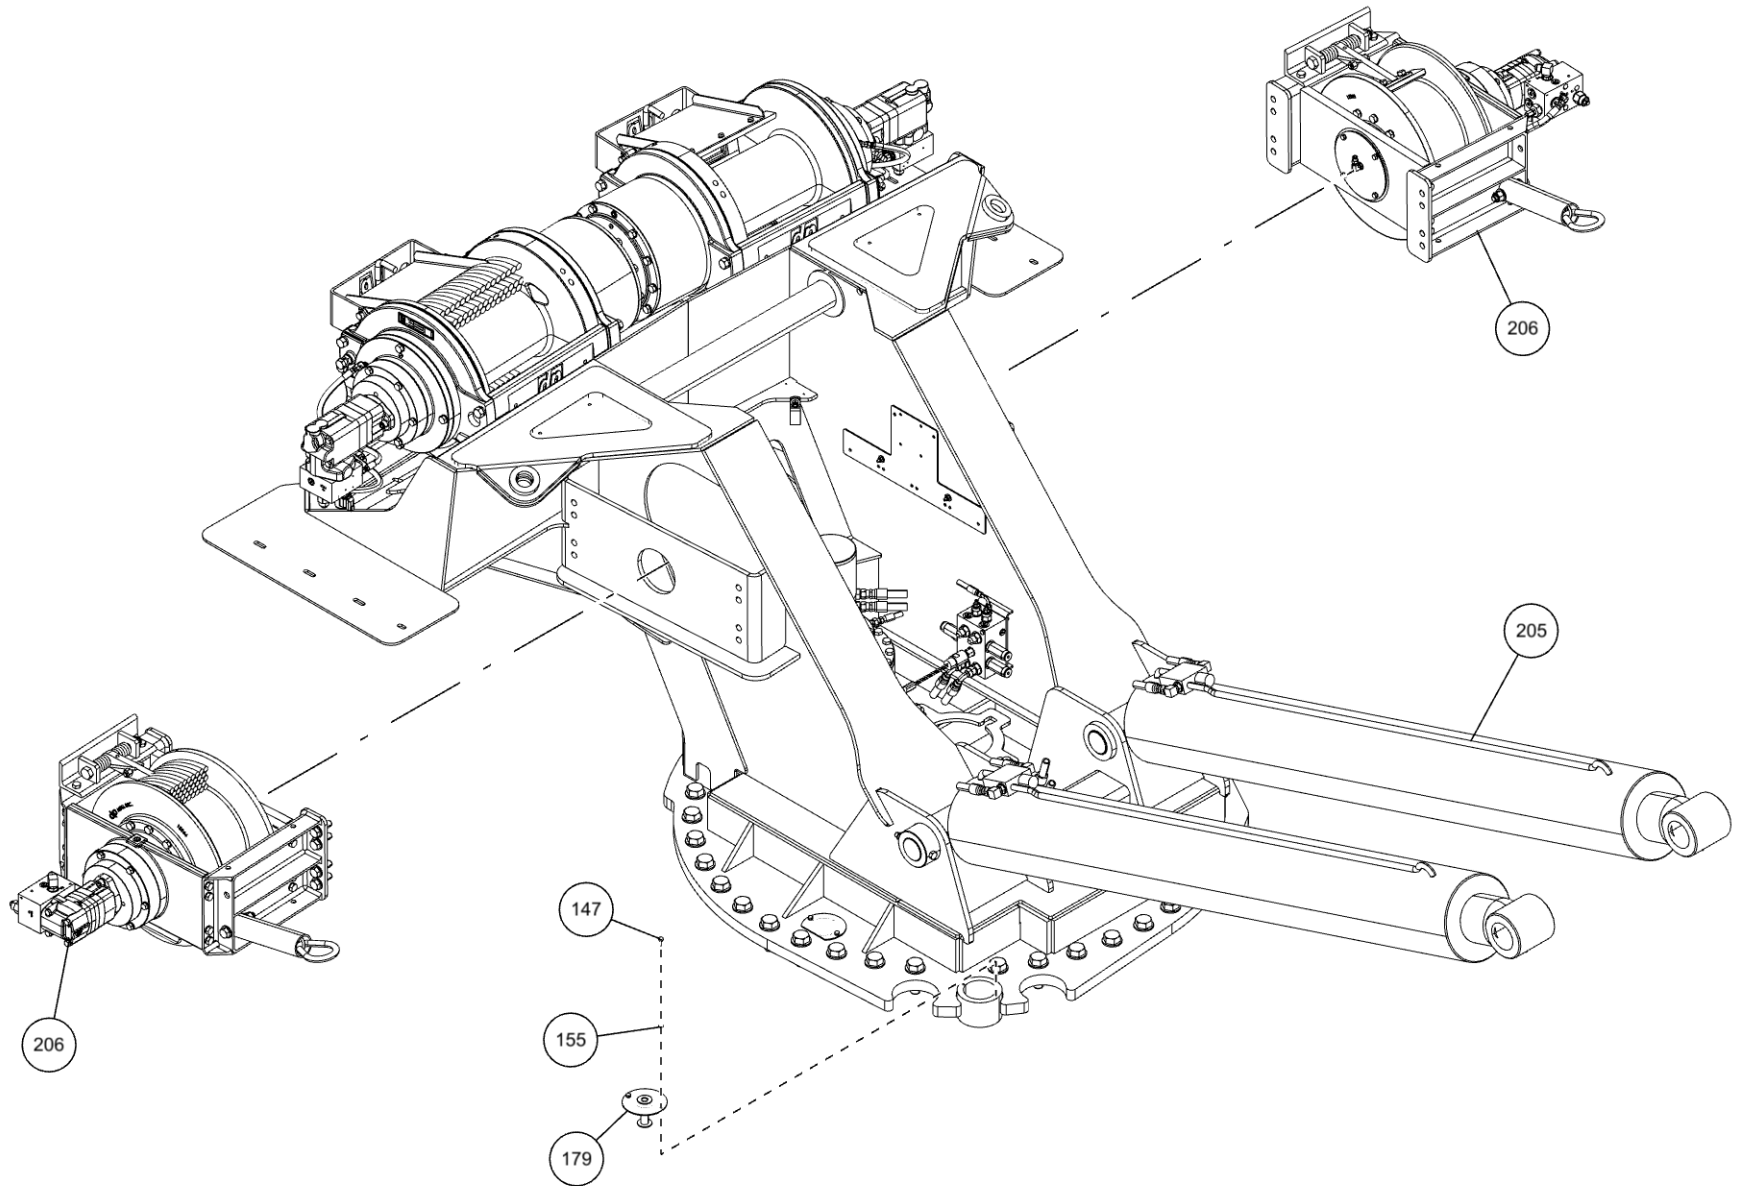

1150KB COACH LOW RIDER (09020592) (cont'd)

Wrecker Frame Side Drag Winches & House Lock Indicator

1150KB COACH LOW RIDER (09020592) (cont'd)
Wrecker Frame Side Drag Winches & House Lock Indicator (cont'd)

ITEM	PART NUMBER	DESCRIPTION	QTY
1	09020592	1150KB_COACH_LR_22K_50K_DW	
2	03000012	HOSE HYD, 29" LONG	1
3	0300041	CONNECTOR, 8MJ-8MB	9
4	0300044	ADAPTER, 6MJ-8MB	6
5	0300052	ELBOW, 8MJ-10MB90	5
6	0300113	GREASE FITTING, 1/4-28 STR	7
7	0300229	FITTING, ELB 8MJ-8MP90	1
8	03003419	HOSE, HYD 132" LG	1
9	03003420	HOSE, HYD 60" LG	1
10	03003421	HOSE, HYD 18" LG	3
11	03003424	HOSE, HYD 138"	1
12	03003425	HOSE, HYD 90" LG	4
13	03003426	HOSE, HYD 45" LG	6
14	03003427	HOSE, HYD 192" LG	2
15	0300364	CLAMP-HOSE, 0.875"-2.75" 50"LBS	4
16	0300400	CONNECTOR, 12MJ-12MB	1
17	0300431	CONNECTOR, 16MJ-16MJ	1
18	0300558	HOSE, SUCTION 2"ID 100R4 (C4)	15 ft.
19	0300657	HOSE HYD, 46" LG	4
20	0300659	HOSE HYD, 45"	2
21	0300660	HOSE HYD, 120"	4
22	0300835	KNOB-BOOM (UP-DOWN)	1
23	0300837	KNOB-BOOM (IN-OUT)	1
24	0300865	FITTING, CONNECTOR 8MJ-8MJ	3
25	0300866	HOSE HYD 144" 16M3K W/16-16FJX EE	1
26	0301113	HOSE HYD, 82"	2
27	0301368	ADAPTER, 16MB-12MJ	1
28	0301372	FITTING, ST.CONN. 12FJ-8MJ	1
29	0301376	CONNECTOR 8 MJ - 10 MB	6
30	0301377	FITTING, TEE, 3/8" JIC	1
31	0301388	ELBOW, 8MJ-8MB90	14
32	0301422	FITTING, 6MJ-6MJ SMALL	5
33	0301427	HOSE HYD, 11" 5000 PSI	2
34	0301445	FITTING, EXTENDED	10
35	0301470	FITTING, 90ELB 6MJ-8MB90	13
36	0301471	HOSE, 30" 8FJK-8M3K-8FJX90	5
37	0301473	HOSE HYD, 18" LG	4
38	0301522	ADAPTER, 6MJ-6MB	30
39	0301577	1/4 OD PLASTIC AIRLINE, BLACK	69 ft.
40	0301612	TUBE, HYD ASSY SF TO O/R	4
41	0301619	TEE, 6MJ-6MJ-6MB BRANCH	1
42	0301620	ELBOW, 6MJ-6MB90	4
43	0301637	FITTING, FL - FLANGE	1
44	0301695	HOSE HYD, 91"	2
45	0301696	FITTING, ELB 90 DEG 6MJ-6FJX90	3
46	0301767	FITTING, HOSE BARB 1FJX	2
47	0301781	FITTING, SWV NUT RUN TEE	2
48	0301861	QUICK PIN, LINCH -B7932 PL 7/16	2
49	0301909	RECEPTACLE BOOT	1
50	0301946	FITTING, BLKHD CONNECT	3
51	0301948	HD 7 WAY TRAILER CONNECT	1
52	0301995	FITTING, ADAPTER STR	1
53	0301997	HOSE HYD, 18" 6FJX-6FJX -6M2T	1
54	0301998	HOSE HYD, 24" LG	2
55	0302052	TEE, 8MJ-8FJX-8MJ RUN	1
56	0302056	HOSE HYD, 183"	5
57	0302085	FITTING, 90 DEG ADPTR	3
	0302170	FITTING, SWV 90 DEG BENT	2