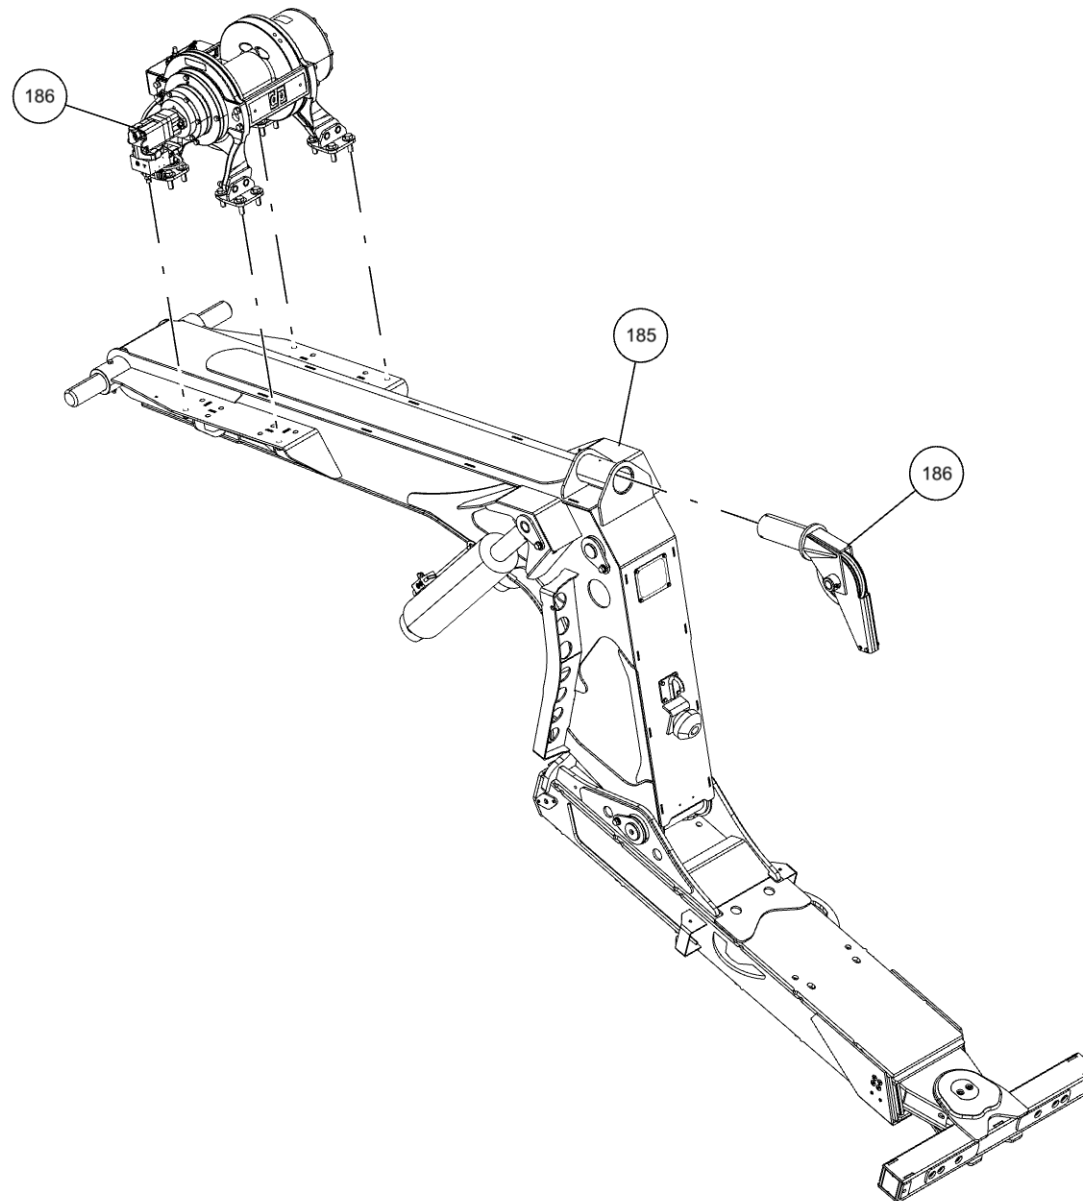

1150KB COACH LOW RIDER (09020592) (cont'd)
Knee Boom 50K Drag Winch with Swivel

1150KB COACH LOW RIDER (09020592) (cont'd)
Knee Boom 50K Drag Winch with Swivel (cont'd)

ITEM	PART NUMBER	DESCRIPTION	QTY
	09020592	1150KB_COACH_LR_22K_50K_DW	
1	03000012	HOSE HYD, 29" LONG	1
2	0300041	CONNECTOR, 8MJ-8MB	9
3	0300044	ADAPTER, 6MJ-8MB	6
4	0300052	ELBOW, 8MJ-10MB90	5
5	0300113	GREASE FITTING, 1/4-28 STR	7
6	0300229	FITTING, ELB 8MJ-8MP90	1
7	03003419	HOSE, HYD 132" LG	1
8	03003420	HOSE, HYD 60" LG	1
9	03003421	HOSE, HYD 18" LG	3
10	03003424	HOSE, HYD 138"	1
11	03003425	HOSE, HYD 90" LG	4
12	03003426	HOSE, HYD 45" LG	6
13	03003427	HOSE, HYD 192" LG	2
14	0300364	CLAMP-HOSE, 0.875"-2.75" 50"LBS	4
15	0300400	CONNECTOR, 12MJ-12MB	1
16	0300431	CONNECTOR, 16MJ-16MJ	1
17	0300558	HOSE, SUCTION 2"ID 100R4 (C4)	15 ft.
18	0300657	HOSE HYD, 46" LG	4
19	0300659	HOSE HYD, 45"	2
20	0300660	HOSE HYD, 120"	4
21	0300835	KNOB-BOOM (UP-DOWN)	1
22	0300837	KNOB-BOOM (IN-OUT)	1
23	0300865	FITTING, CONNECTOR 8MJ-8MJ	3
24	03008669	HOSE HYD 144" 16M3K W/16-16FJX EE	1
25	0301113	HOSE HYD, 82"	2
26	0301368	ADAPTER, 16MB-12MJ	1
27	0301372	FITTING, ST.CONN. 12FJ-8MJ	1
28	0301376	CONNECTOR 8 MJ - 10 MB	6
29	0301377	FITTING, TEE, 3/8" JIC	1
30	0301388	ELBOW, 8MJ-8MB90	14
31	0301422	FITTING, 6MJ-6MJ SMALL	5
32	0301427	HOSE HYD, 11" 5000 PSI	2
33	0301445	FITTING, EXTENDED	10
34	0301470	FITTING, 90ELB 6MJ-8MB90	13
35	0301471	HOSE, 30" 8FJK-8M3K-8FJX90	5
36	0301473	HOSE HYD, 18" LG	4
37	0301522	ADAPTER, 6MJ-6MB	30
38	0301577	1/4 OD PLASTIC AIRLINE, BLACK	69 ft.
39	03016142	TUBE, HYD ASSY SF TO O/R	4
40	0301619	TEE, 6MJ-6MJ-6MB BRANCH	1
41	0301620	ELBOW, 6MJ-6MB90	4
42	0301637	FITTING, FL - FLANGE	1
43	0301695	HOSE HYD, 91"	2
44	0301696	FITTING, ELB 90 DEG 6MJ-6FJX90	3
45	0301767	FITTING, HOSE BARB 1FJX	2
46	0301781	FITTING, SWV NUT RUN TEE	2
47	0301861	QUICK PIN, LINCH -B7932 PL 7/16	2
48	0301909	RECEPTACLE BOOT	1
49	0301946	FITTING, BLKHD CONNECT	3
50	0301948	HD 7 WAY TRAILER CONNECT	1
51	0301995	FITTING, ADAPTER STR	1
52	0301997	HOSE HYD, 18" 6FJX-6FJX -6M2T	1
53	0301998	HOSE HYD, 24" LG	2
54	0302052	TEE, 8MJ-8FJX-8MJ RUN	1
55	0302056	HOSE HYD, 183"	5
56	0302085	FITTING, 90 DEG ADPTR	3
57	0302170	FITTING, SWV 90 DEG BENT	2