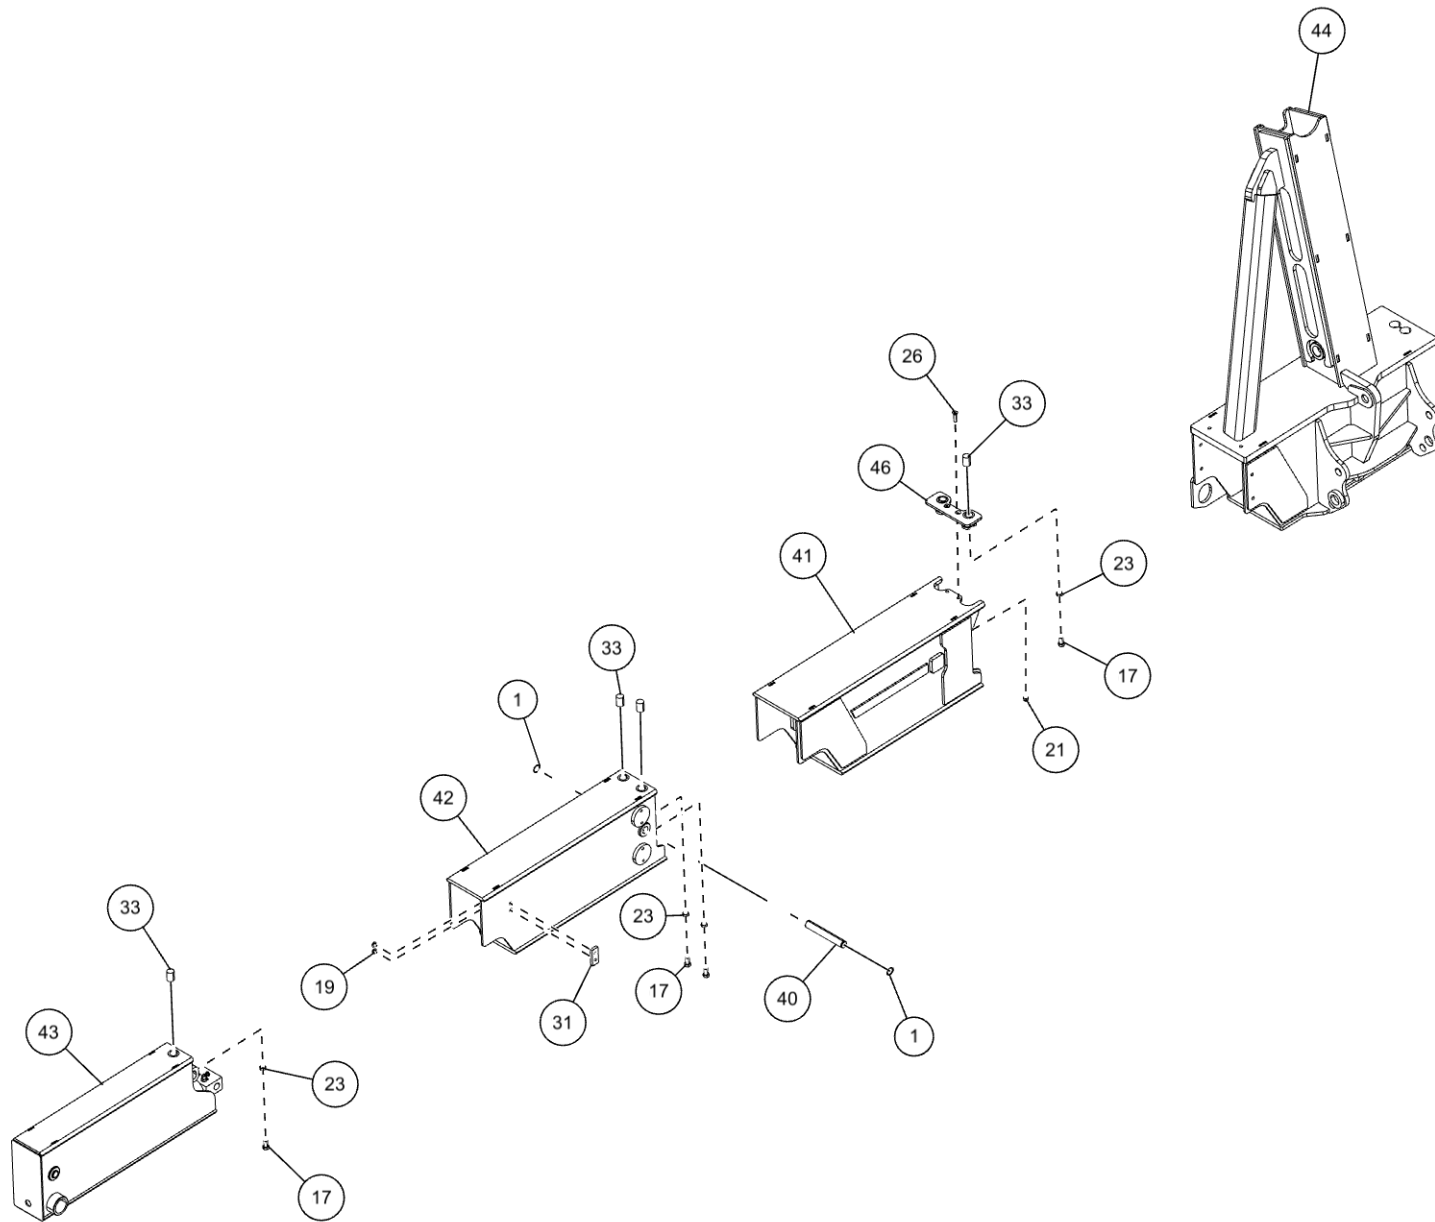

4-STAGE REAR OUTRIGGER ASSEMBLY (09028162) (cont'd)

Left Hand Stages

4-STAGE REAR OUTRIGGER ASSEMBLY (09028162) (cont'd)
Left Hand Stages (cont'd)

ITEM	PART NUMBER	DESCRIPTION	QTY
	09028162	4-STAGE REAR OUTRIGGER ASSY	
1	0300110	SNAP RING, 1" 5100-100	8
2	0300113	GREASE FITTING, 1/4-28 STR	2
3	0301422	FITTING, 6MJ-6MJ SMALL	4
4	0301522	ADAPTER, 6MJ-6MB	4
5	03015922	STAUFF CLAMP, 3/8 TWIN	4
6	03033346	TUBE, HYD ASSY LT REAR O/R EXT	1
7	03033347	TUBE, HYD ASSY LT REAR O/R RET	1
8	03033348	TUBE, HYD ASSY RT REAR O/R EXT	1
9	03033349	TUBE, HYD ASSY RT REAR O/R RET	1
10	0310289	FITTING-LONG ADAPTER 6MJ-8MBLL	4
11	0310707	CYLINDER, SPADE 4BOREx23STROKE	2
12	0312677	CYLINDER, TELESCOPING PIGGYBACK	2
13	0400066	SCREW, 1/4-20X3/4 HHC GR5	8
14	0400070	SCREW, 1/4-20X1 HHC GR5	2
15	0400132	SCREW, 3/8-16X1-1/2 HHC GR5	4
16	0400139	SET SCREW, 3/8-16X1-1/2 SOC	4
17	0400176	SCREW, 1/2-13X1 HHC GR5	10
18	0400221	SET SCREW, 3/8-16X1 SOC	2
19	0400228	SCREW, 3/8-24X5/8 BSC	8
20	0400347	SCREW, 3/8-24X7/8 HHC GR5	8
21	0400392	NUT, 3/8-16 LOK	8
22	0400398	NUT, 3/8-16 LOK JAM	2
23	0400410	NUT, 1/2-13 JAM	10
24	0400452	LKWASHER, 1/4	10
25	0400482	LKWASHER, 3/8	12

ITEM	PART NUMBER	DESCRIPTION	QTY
26	0400982	SCREW, 3/8-16X1-1/2 FHS	4
27	0402120	WASHER, 3/8 SS	4
28	07000162	SHAFT, 1 DIA X 5-1/2 L	2
29	07020904	PLATE, HARDLINE COVER RH	1
30	07020905	PLATE, HARDLINE COVER LH	1
31	0703231	PLATE, STOP OUTER BOOM	4
32	07039408	PLATE, TOP SPACER	2
33	07039412	PAD, O/R TOP ADJUSTMENT	10
34	0707117	SHAFT, UPPER SPADE	2
35	0721901	PIN - OUTRIGGER TOP	2
36	0721902	PIN - OUTRIGGER BOTTOM	2
37	0722970	PAD,SPACER	4
38	0723889	PLATE-HOSE RETAINING	4
39	0725043	PLATE-COVER	2
40	0727421	SHAFT, 1 DIA X 7 L	2
41	08023676	REAR O/R 2ND STAGE TUBE	2
42	08023677	REAR O/R 3RD STAGE TUBE	2
43	08023678	REAR O/R 4TH STAGE TUBE	2
44	08023679	REAR O/R LEFT 1ST STAGE WLMT	1
45	08023680	REAR O/R RIGHT 1ST STAGE WLMT	1
46	08025953	ADJUSTMENT PAD MOUNT WLMT	2
47	0807635	PAD REAR OUTRIGGER PAD	2
48	0906963	PIN - REAR OUTRIGGER PAD ASSY	2
49	0912051	CENTURY SPADE KIT	1
50	GH246	SPLIT RUBBER GROMMET	4