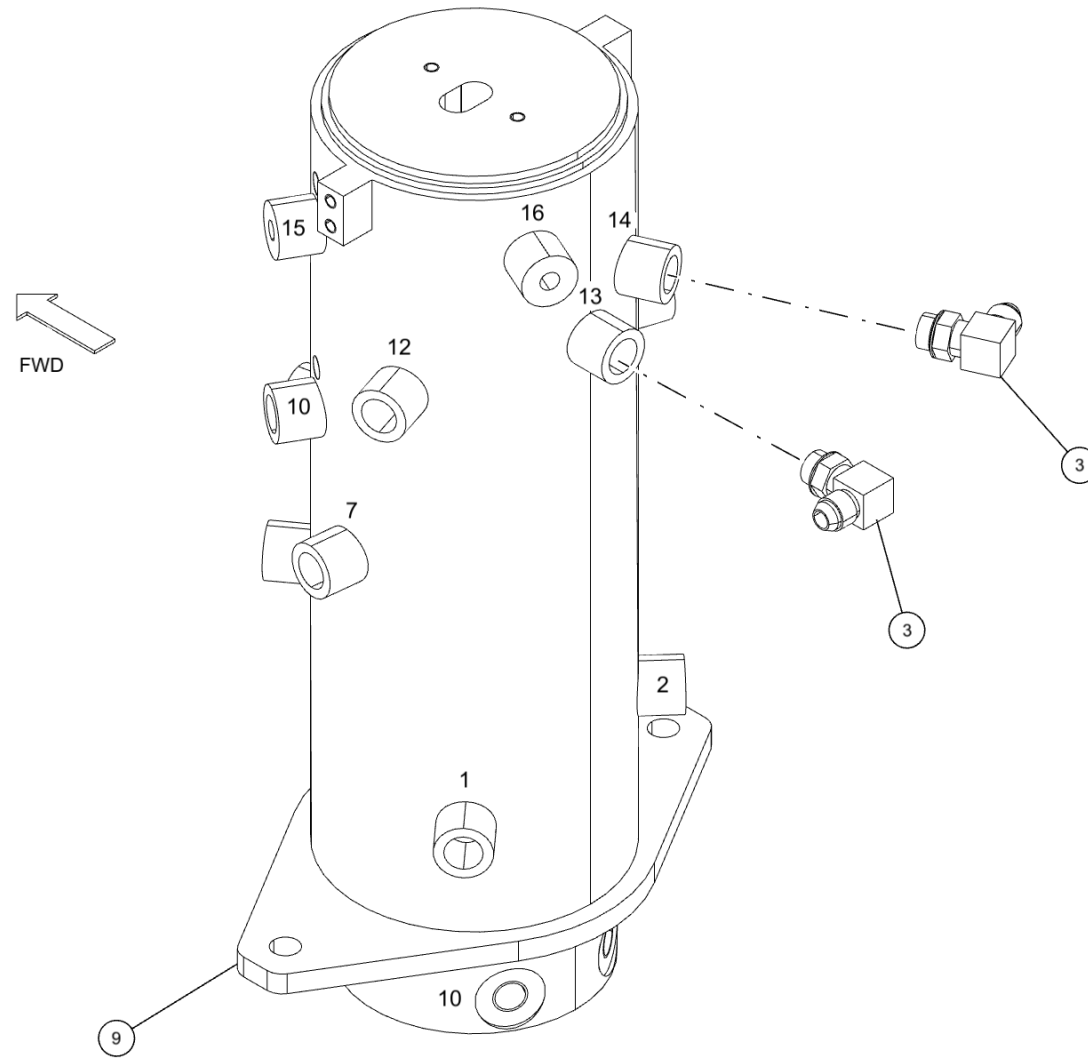

HYDRAULIC ROTARY SWIVEL KIT (0911877) (cont'd)

Boom Lift Ports 13 & 14

HYDRAULIC ROTARY SWIVEL KIT (0911877) (cont'd)
Boom Lift Ports 13 & 14 (cont'd)

ITEM	PART NUMBER	DESCRIPTION	QTY
	0911877	KIT, SWIVEL PKG HYD ROTARY	
1	0300041	CONNECTOR, 8MJ-8MB	4
2	0300052	ELBOW, 8MJ-10MB90	4
3	0301388	ELBOW, 8MJ-8MB90	6
4	0301445	FITTING, EXTENDED	4
5	0301577	1/4 OD PLASTIC AIRLINE, BLACK	18
6	0302508	ELBOW, 8MJ-8MB90LL	6
7	0302695	ADAPTER, 6MJ-4MB	1
8	0303886	4 MB-PLUG	1
9	0310083	SWIVEL, HYDRAULIC	1
10	0310132	FITTING, HYD 4MB-4FP	2
11	0311575	1/4x1/4 PTC SWIVEL MALE ELBOW	2
12	0400260	SCREW, 5/8-11X2 HHC GR5	2
13	0400421	NUT, 5/8-11 LOK	2
14	GX263	FITTING, ELB 10MJ-10MB90	4