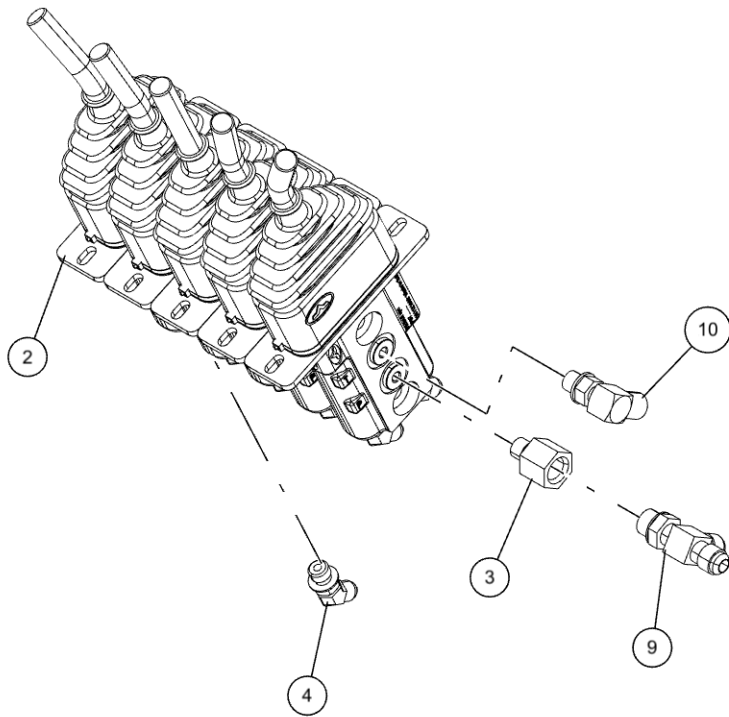

RIGHT HAND CONTROL STATION ASSEMBLY (0911324) (cont'd)

Control Handle Hydraulic Fittings

RIGHT HAND CONTROL STATION ASSEMBLY (0911324) (cont'd)
Control Handle Hydraulic Fittings (cont'd)

ITEM	PART NUMBER	DESCRIPTION	QTY
	0911324	RH CTL STATION ASSY 5 WINCH WV	
1	03016755	VLV-3 SPL PILOT W/THREADED HDL	1
2	03016757	VLV-5 SPL PILOT W/THREADED HDL	1
3	0307106	FITT, CONNECTOR 4MB-6FB	2
4	0311427	FITTING, 4MJ-4MB 45	16
5	0400066	SCREW, 1/4-20X3/4 HHC GR5	18
6	0400367	NUT, 1/4-20 LOK	18
7	0724777	PLATE-JOYSTICK COVER	1
8	0810056	CNTRL FRAME WLDMT-RT PILOT VLV	1
9	9012594	FITT, HYD RUN TEE, 6MJx6MBx6MJ	2
10	IC209	FTG-90DEG ADPTR 1/4 ORB	2