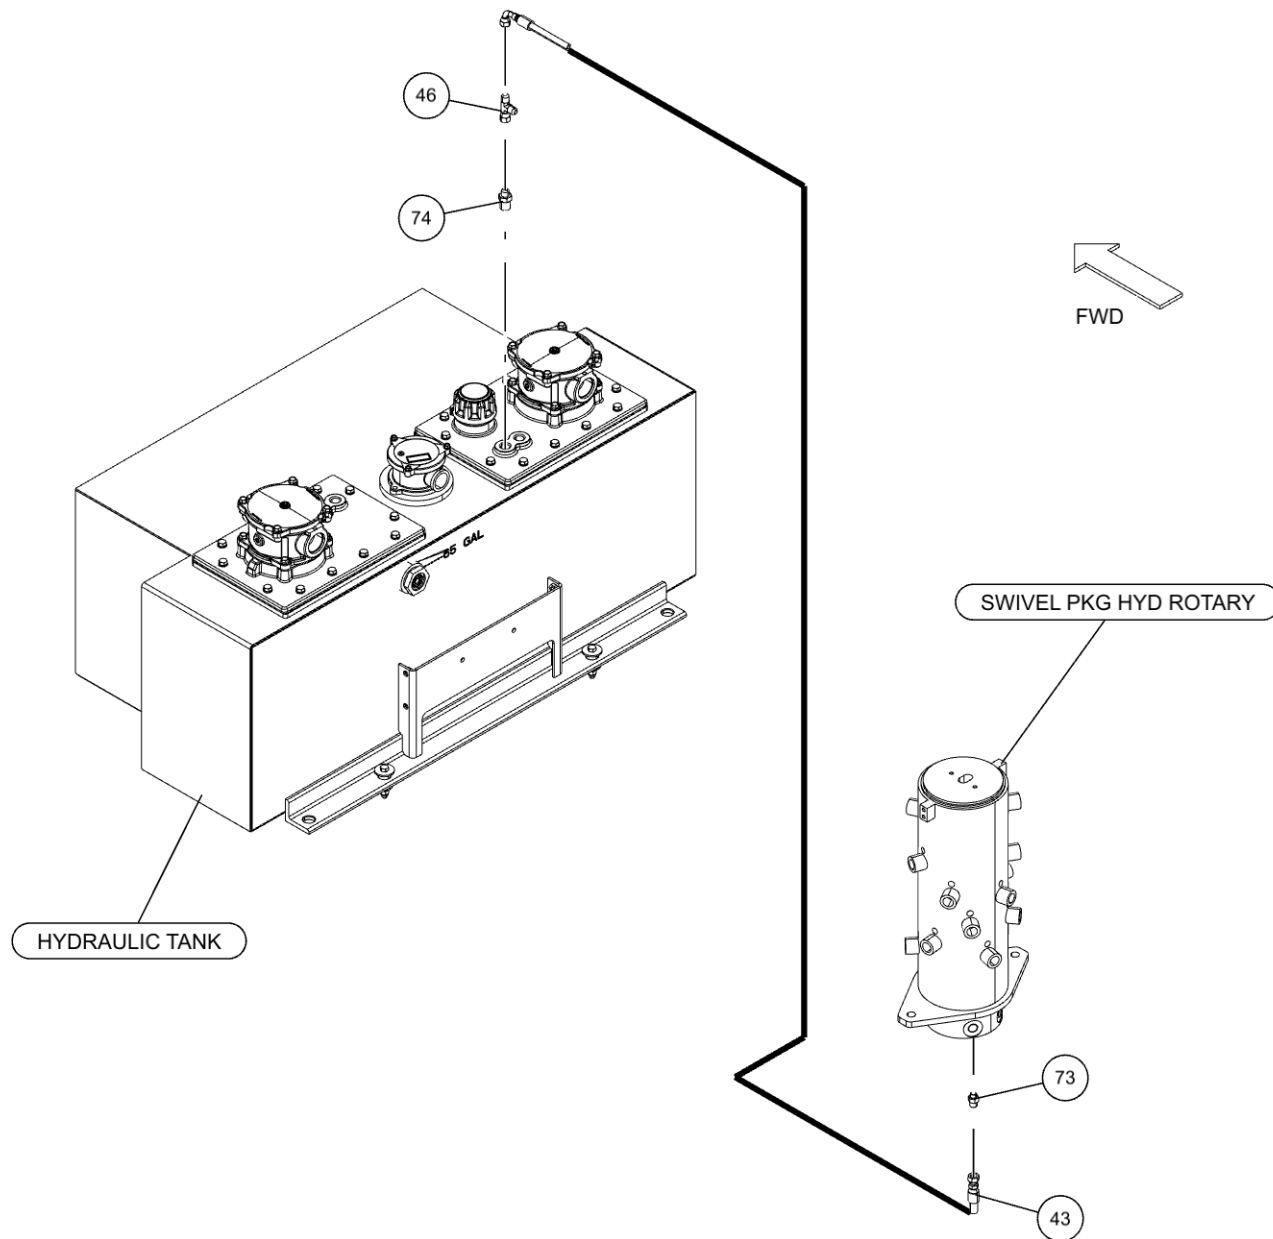

1150KB COACH LOW RIDER (09020592) (cont'd)

Rotary Hydraulic Drain Hoses

1150KB COACH LOW RIDER (09020592) (cont'd)

Rotary Hydraulic Drain Hoses (cont'd)

ITEM	PART NUMBER	DESCRIPTION	QTY
	09020592	1150KB_COACH_LR_22K_50K_DW	
1	03000012	HOSE HYD, 29" LONG	1
2	0300041	CONNECTOR, 8MJ-8MB	9
3	0300044	ADAPTER, 6MJ-8MB	6
4	0300052	ELBOW, 8MJ-10MB90	5
5	0300113	GREASE FITTING, 1/4-28 STR	7
6	0300229	FITTING, ELB 8MJ-8MP90	1
7	03003419	HOSE, HYD 132" LG	1
8	03003420	HOSE, HYD 60" LG	1
9	03003421	HOSE, HYD 18" LG	3
10	03003424	HOSE, HYD 138"	1
11	03003425	HOSE, HYD 90" LG	4
12	03003426	HOSE, HYD 45" LG	6
13	03003427	HOSE, HYD 192" LG	2
14	0300364	CLAMP-HOSE, 0.875"-2.75" 50"LBS	4
15	0300400	CONNECTOR, 12MJ-12MB	1
16	0300431	CONNECTOR, 16MJ-16MJ	1
17	0300558	HOSE, SUCTION 2"ID 100R4 (C4)	15 ft.
18	0300657	HOSE HYD, 46" LG	4
19	0300659	HOSE HYD, 45"	2
20	0300660	HOSE HYD, 120"	4
21	0300835	KNOB-BOOM (UP-DOWN)	1
22	0300837	KNOB-BOOM (IN-OUT)	1
23	0300865	FITTING, CONNECTOR 8MJ-8MJ	3
24	03008669	HOSE HYD 144" 16M3K W/16-16FJX EE	1
25	0301113	HOSE HYD, 82"	2
26	0301368	ADAPTER, 16MB-12MJ	1
27	0301372	FITTING, ST.CONN. 12FJ-8MJ	1
28	0301376	CONNECTOR 8 MJ - 10 MB	6
29	0301377	FITTING, TEE, 3/8" JIC	1
30	0301388	ELBOW, 8MJ-8MB90	14
31	0301422	FITTING, 6MJ-6MJ SMALL	5
32	0301427	HOSE HYD, 11" 5000 PSI	2
33	0301445	FITTING, EXTENDED	10
34	0301470	FITTING, 90ELB 6MJ-8MB90	13
35	0301471	HOSE, 30" 8FJK-8M3K-8FJX90	5
36	0301473	HOSE HYD, 18" LG	4
37	0301522	ADAPTER, 6MJ-6MB	30
38	0301577	1/4 OD PLASTIC AIRLINE, BLACK	69 ft.
39	03016142	TUBE, HYD ASSY SF TO O/R	4
40	0301619	TEE, 6MJ-6MJ-6MB BRANCH	1
41	0301620	ELBOW, 6MJ-6MB90	4
42	0301637	FITTING, FL - FLANGE	1
43	0301695	HOSE HYD, 91"	2
44	0301696	FITTING, ELB 90 DEG 6MJ-6FJX90	3
45	0301767	FITTING, HOSE BARB 1FJX	2
46	0301781	FITTING, SWV NUT RUN TEE	2
47	0301861	QUICK PIN, LINCH -B7932 PL 7/16	2
48	0301909	RECEPTACLE BOOT	1
49	0301946	FITTING, BLKHD CONNECT	3
50	0301948	HD 7 WAY TRAILER CONNECT	1
51	0301995	FITTING, ADAPTER STR	1
52	0301997	HOSE HYD, 18" 6FJX-6FJX -6M2T	1
53	0301998	HOSE HYD, 24" LG	2
54	0302052	TEE, 8MJ-8FJX-8MJ RUN	1
55	0302056	HOSE HYD, 183"	5
56	0302085	FITTING, 90 DEG ADPTR	3
57	0302170	FITTING, SWV 90 DEG BENT	2