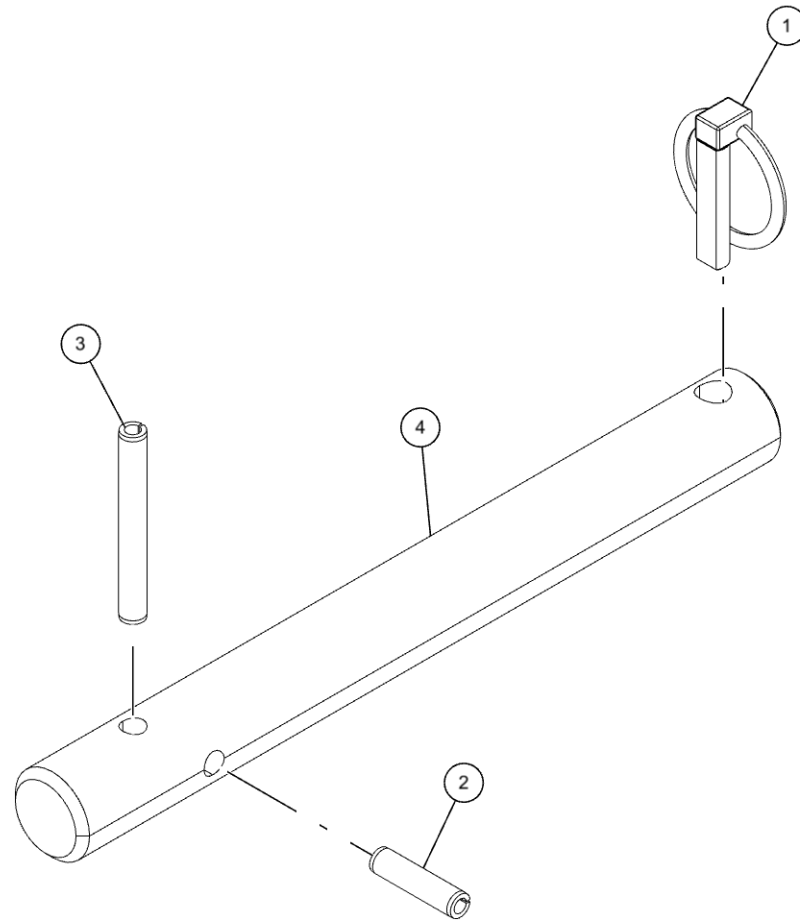

FRONT OUTRIGGER LOCK PIN ASSEMBLY (0910190)

Lock Pin Components

FRONT OUTRIGGER LOCK PIN ASSEMBLY (0910190) (cont'd)
Lock Pin Components (cont'd)

ITEM	PART NUMBER	DESCRIPTION	QTY
	0910190	LOCK PIN ASSEMBLY	
1	0301861	QUICK PIN,LINCH -B7932 PL 7/16	1
2	0400555	PIN, 3/8X1-1/2 SPR	1
3	0400568	PIN, 3/8X3 SPR	1
4	0721921	PIN - OUTRIGGER LOCK	41