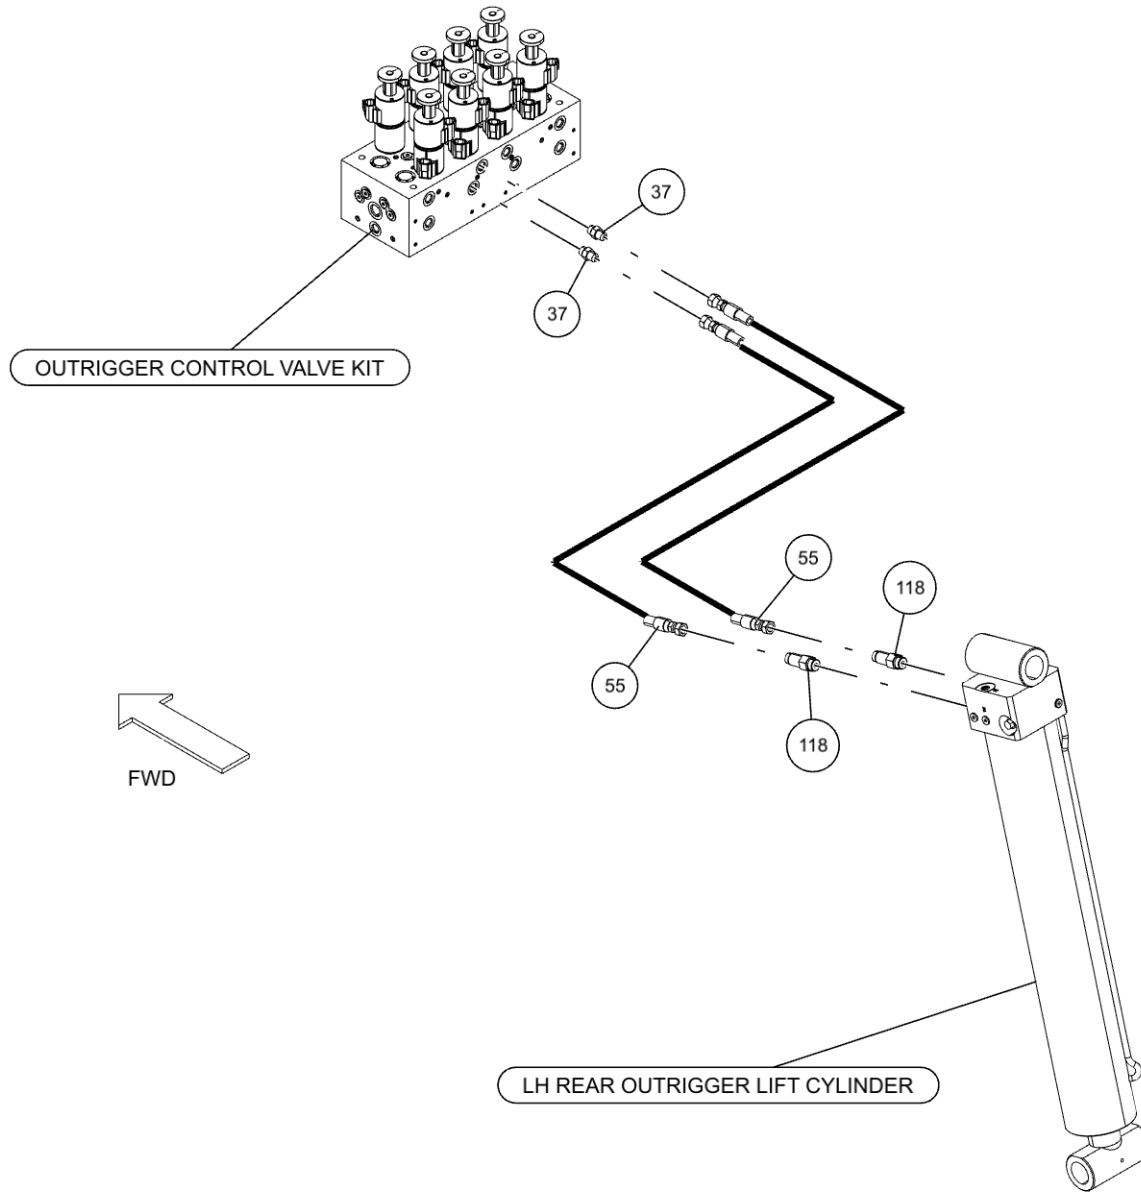

1150KB COACH LOW RIDER (09020592) (cont'd)

Left Hand Rear Outrigger Lift Cylinder Hydraulic Hoses

1150KB COACH LOW RIDER (09020592) (cont'd)
Left Hand Rear Outrigger Lift Cylinder Hydraulic Hoses (cont'd)

ITEM	PART NUMBER	DESCRIPTION	QTY
	09020592	1150KB_COACH_LR_22K_50K_DW	
1	03000012	HOSE HYD, 29" LONG	1
2	0300041	CONNECTOR, 8MJ-8MB	9
3	0300044	ADAPTER, 6MJ-8MB	6
4	0300052	ELBOW, 8MJ-10MB90	5
5	0300113	GREASE FITTING, 1/4-28 STR	7
6	0300229	FITTING, ELB 8MJ-8MP90	1
7	03003419	HOSE, HYD 132" LG	1
8	03003420	HOSE, HYD 60" LG	1
9	03003421	HOSE, HYD 18" LG	3
10	03003424	HOSE, HYD 138"	1
11	03003425	HOSE, HYD 90" LG	4
12	03003426	HOSE, HYD 45" LG	6
13	03003427	HOSE, HYD 192" LG	2
14	0300364	CLAMP-HOSE, 0.875"-2.75" 50"LBS	4
15	0300400	CONNECTOR, 12MJ-12MB	1
16	0300431	CONNECTOR, 16MJ-16MJ	1
17	0300558	HOSE, SUCTION 2"ID 100R4 (C4)	15 ft.
18	0300657	HOSE HYD, 46" LG	4
19	0300659	HOSE HYD, 45"	2
20	0300660	HOSE HYD, 120"	4
21	0300835	KNOB-BOOM (UP-DOWN)	1
22	0300837	KNOB-BOOM (IN-OUT)	1
23	0300865	FITTING, CONNECTOR 8MJ-8MJ	3
24	03008669	HOSE HYD 144" 16M3K W/16-16FJX EE	1
25	0301113	HOSE HYD, 82"	2
26	0301368	ADAPTER, 16MB-12MJ	1
27	0301372	FITTING, ST.CONN. 12FJ-8MJ	1
28	0301376	CONNECTOR 8 MJ - 10 MB	6
29	0301377	FITTING, TEE, 3/8" JIC	1
30	0301388	ELBOW, 8MJ-8MB90	14
31	0301422	FITTING, 6MJ-6MJ SMALL	5
32	0301427	HOSE HYD, 11" 5000 PSI	2
33	0301445	FITTING, EXTENDED	10
34	0301470	FITTING, 90ELB 6MJ-8MB90	13
35	0301471	HOSE, 30" 8FJK-8M3K-8FJX90	5
36	0301473	HOSE HYD, 18" LG	4
37	0301522	ADAPTER, 6MJ-6MB	30
38	0301577	1/4 OD PLASTIC AIRLINE, BLACK	69 ft.
39	03016142	TUBE, HYD ASSY SF TO O/R	4
40	0301619	TEE, 6MJ-6MJ-6MB BRANCH	1
41	0301620	ELBOW, 6MJ-6MB90	4
42	0301637	FITTING, FL - FLANGE	1
43	0301695	HOSE HYD, 91"	2
44	0301696	FITTING, ELB 90 DEG 6MJ-6FJX90	3
45	0301767	FITTING, HOSE BARB 1FJX	2
46	0301781	FITTING, SWV NUT RUN TEE	2
47	0301861	QUICK PIN, LINCH -B7932 PL 7/16	2
48	0301909	RECEPTACLE BOOT	1
49	0301946	FITTING, BLKHD CONNECT	3
50	0301948	HD 7 WAY TRAILER CONNECT	1
51	0301995	FITTING, ADAPTER STR	1
52	0301997	HOSE HYD, 18" 6FJX-6FJX -6M2T	1
53	0301998	HOSE HYD, 24" LG	2
54	0302052	TEE, 8MJ-8FJX-8MJ RUN	1
55	0302056	HOSE HYD, 183"	5
56	0302085	FITTING, 90 DEG ADPTR	3
57	0302170	FITTING, SWV 90 DEG BENT	2