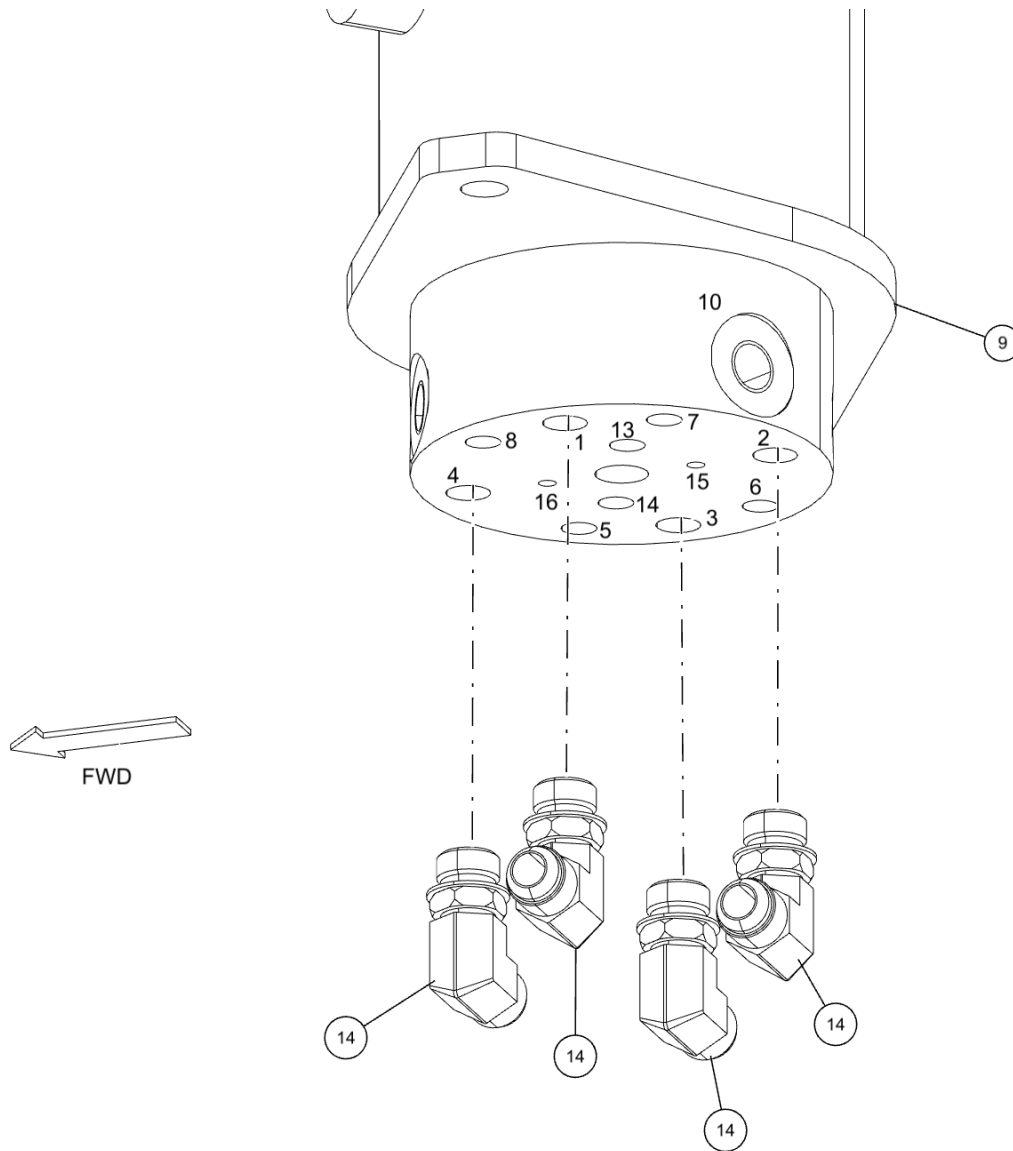

HYDRAULIC ROTARY SWIVEL KIT (0911877) (cont'd)

Main Winch Bottom Ports 1, 2, 3 & 4

HYDRAULIC ROTARY SWIVEL KIT (0911877) (cont'd)
Main Winch Bottom Ports 1, 2, 3 & 4 (cont'd)

ITEM	PART NUMBER	DESCRIPTION	QTY
	0911877	KIT, SWIVEL PKG HYD ROTARY	
1	0300041	CONNECTOR, 8MJ-8MB	4
2	0300052	ELBOW, 8MJ-10MB90	4
3	0301388	ELBOW, 8MJ-8MB90	6
4	0301445	FITTING, EXTENDED	4
5	0301577	1/4 OD PLASTIC AIRLINE, BLACK	18
6	0302508	ELBOW, 8MJ-8MB90LL	6
7	0302695	ADAPTER, 6MJ-4MB	1
8	0303886	4 MB-PLUG	1
9	0310083	SWIVEL, HYDRAULIC	1
10	0310132	FITTING, HYD 4MB-4FP	2
11	0311575	1/4x1/4 PTC SWIVEL MALE ELBOW	2
12	0400260	SCREW, 5/8-11X2 HHC GR5	2
13	0400421	NUT, 5/8-11 LOK	2
14	GX263	FITTING, ELB 10MJ-10MB90	4