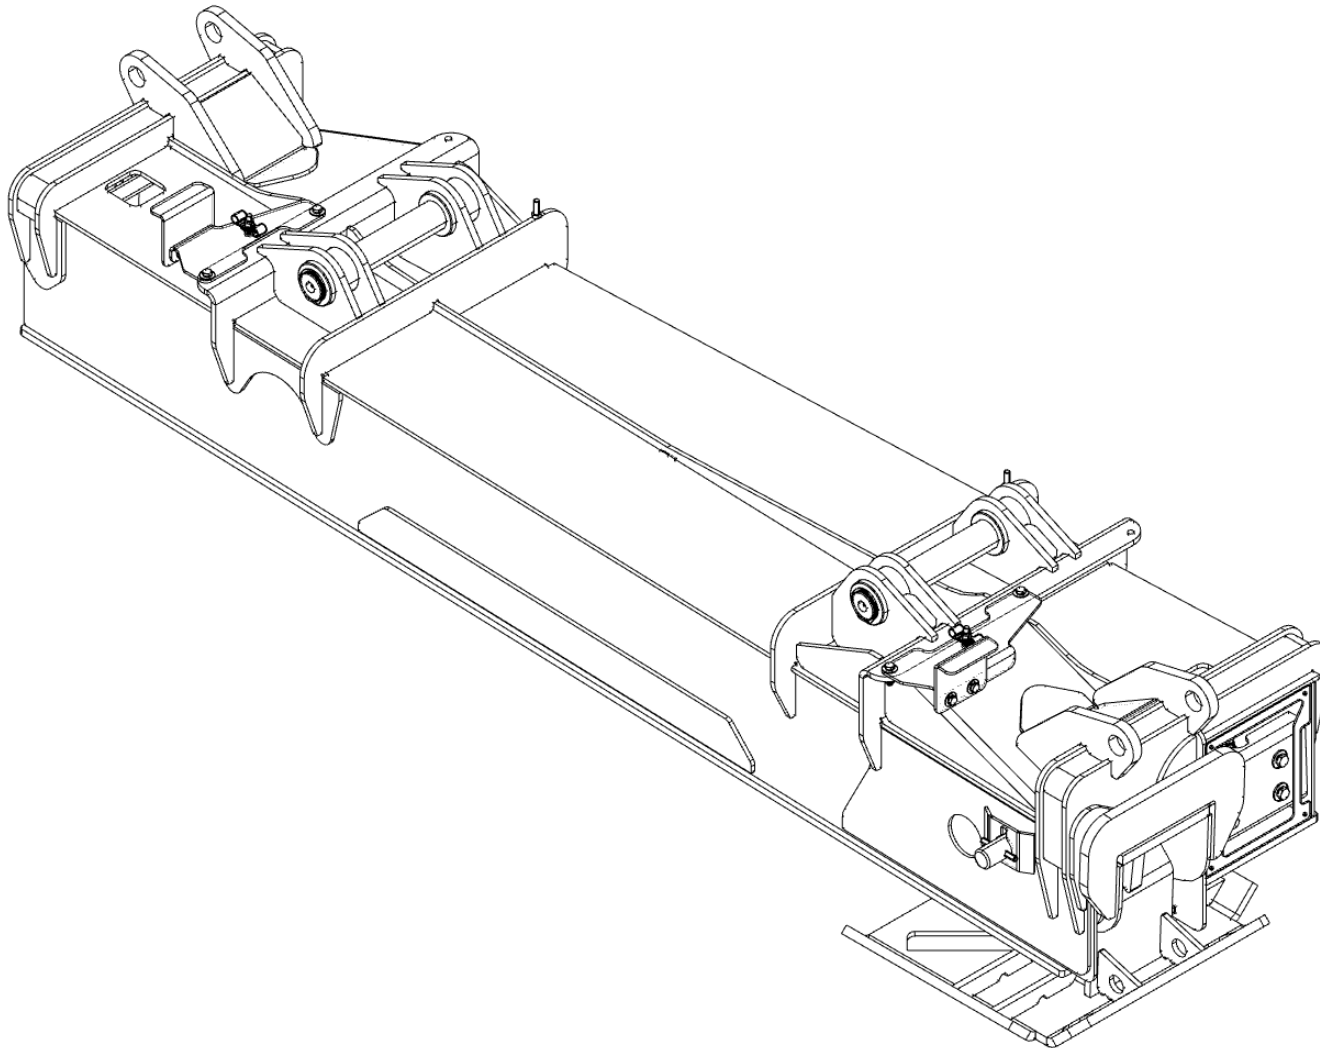

3-STAGE FRONT OUTRIGGER ASSEMBLY - BIG FEET (0911652)
Front Outrigger

3-STAGE FRONT OUTRIGGER - BIG FEET (0911652) (cont'd)
Front Outrigger (cont'd)

ITEM	PART NUMBER	DESCRIPTION	QTY
	0911652	3-STG FRT OUTRGR ASSY BIG FEET	
1	0300113	GREASE FITTING, 1/4-28 STR	4
2	0301522	ADAPTER, 6MJ-6MB	2
3	0301601	CLAMP, HOSE, INSUL, 5/8	4
4	0301642	SNAP RING, 1-1/4 DIA	4
5	0302509	ELBOW, 6MJ-6MB45	2
6	03026693	PAD, SLIDE	2
7	0302776	SNAP RING,EXTERNAL 2	4
8	0303490	PAD-WEAR 1/2" X 1" X 4"	2
9	0310396	CYLINDER,OUTRIG 3BOREx84STROKE	2
10	0312690	OUTRIGGER WEAR PAD 0.31x1.50x6	4
11	0400066	SCREW, 1/4-20X3/4 HHC GR5	2
12	0400122	SCREW, 3/8-16X1-1/4 HHC GR5	12
13	0400126	SCREW, 3/8-16X1 HHC GR5	4
14	0400132	SCREW, 3/8-16X1-1/2 HHC GR5	2
15	0400176	SCREW, 1/2-13X1 HHC GR5	6
16	0400239	SCREW, 1/2-13X3/4 HHC GR5	16
17	0400260	SCREW, 5/8-11X2 HHC GR5	2
18	0400343	SCREW, 1/2-13X2 HHC GR8	8
19	0400351	NUT, 8-32 HEX	8
20	0400367	NUT, 1/4-20 LOK	2
21	0400392	NUT, 3/8-16 LOK	10
22	0400398	NUT, 3/8-16 LOK JAM	2
23	0400416	NUT, 1/2-13 LOK GR8	8
24	0400421	NUT, 5/8-11 LOK	2
25	0400451	WASHER, 1/4	2
26	0400480	WASHER, 3/8	16
27	0400482	LKWASHER, 3/8	8
28	0400491	LKWASHER, 1/2	22
29	0400497	WASHER, 1/2 GR8	8
30	0401054	SCREW, 8-32X3/4 PRH SS	8
31	07015387	PIN, H-BEAM PIVOT	2
32	07032582	PLATE, PAD CAGE	2
33	07032588	PLATE, MID STAGE EXTEND STOP	2
34	0703277	PAD, SLIDER	4
35	07049606	ANTI SNAKING SPACER (BOLT-ON)	4
36	0719462	PLATE - PAD CAGE	2
37	0721989	PLATE, CAM MOUNTING	1
38	0722124	PLATE, RIGHT CAM MOUNTING	1
39	0722174	ANGLE - CAM	2
40	0726709	PLATE STOP	2
41	0810335	3RD STG/INNER, BIG FOOT, FRONT	2
42	0810529	FRONT OUTRIGGER BOX WELDMENT	1
43	0810530	OUTRIGGER MID STAGE WELDMENT	2
44	0910190	LOCK PIN ASSEMBLY	2
45	897400002	REAR PIN	2