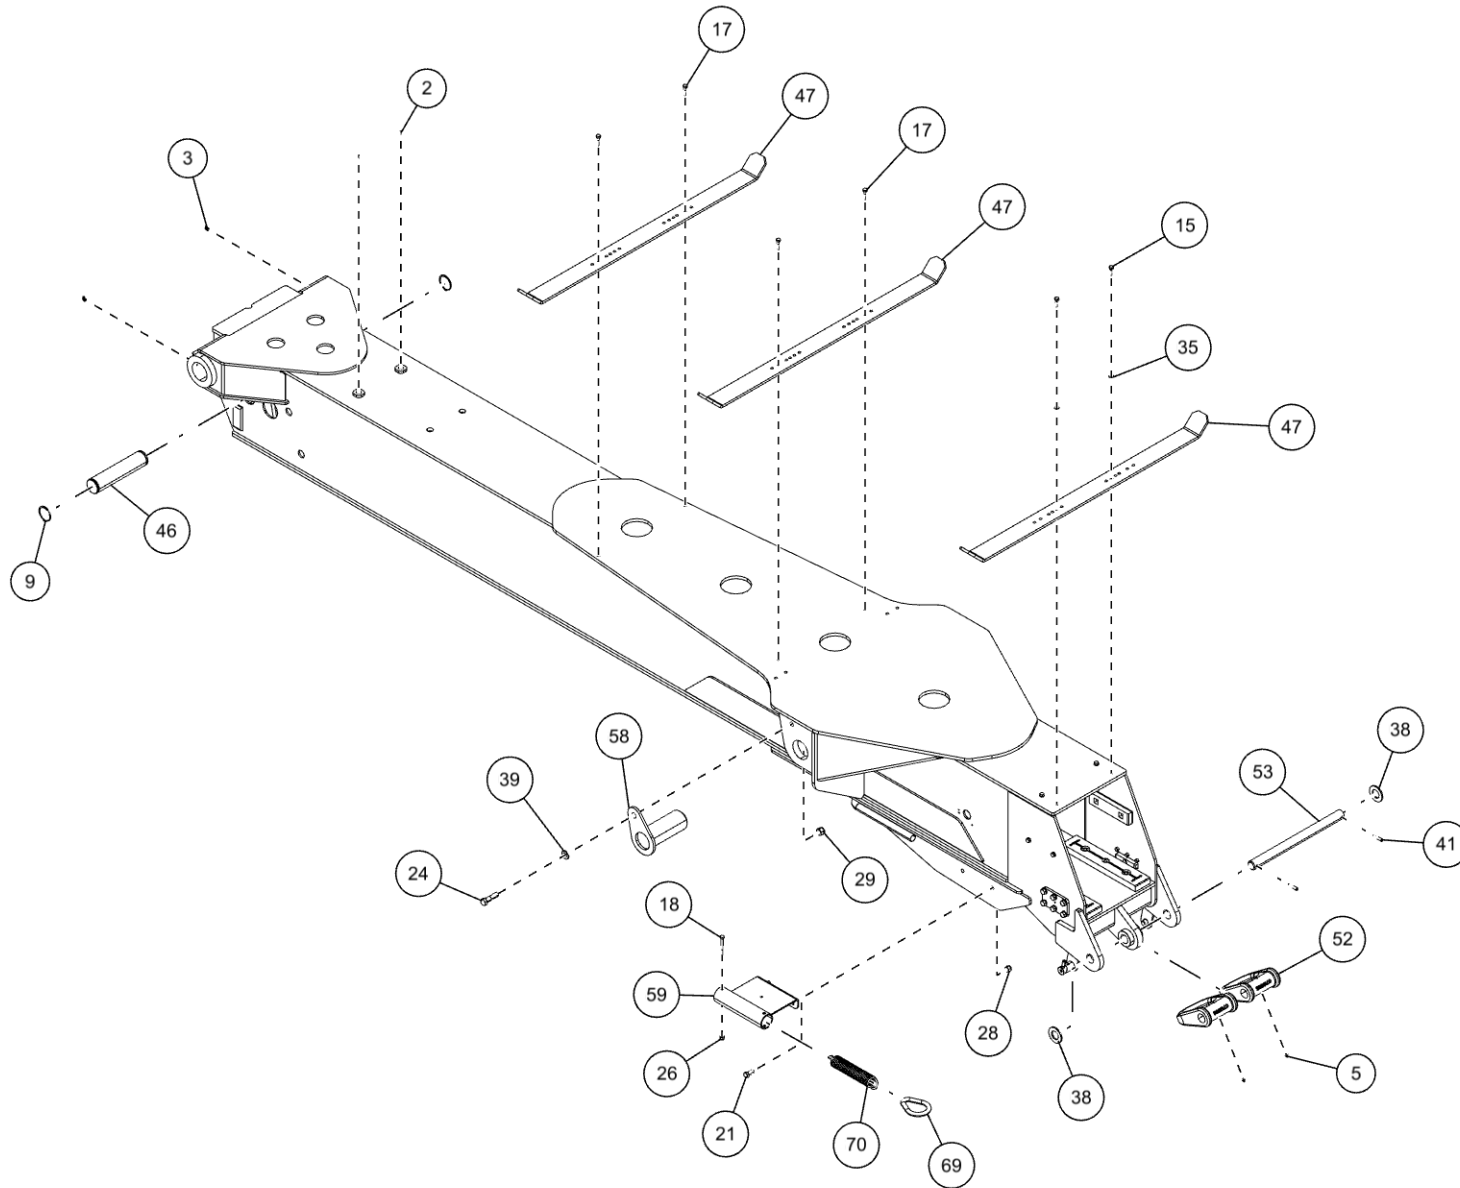

RECOVERY BOOM ASSEMBLY (0911449) (cont'd)

Outer Boom Components

RECOVERY BOOM ASSEMBLY (0911449) (cont'd)
Outer Boom Components (cont'd)

ITEM	PART NUMBER	DESCRIPTION	QTY
	0911449	1150 BOOM ASSY	
1	0300110	SNAP RING, 1" 5100-100	2
2	0300113	GREASE FITTING, 1/4-28 STR	14
3	0301397	GREASE FITTING, 1/4-28 90	2
4	03015082	SLIDE PAD UPR WILDWOOD	4
5	0301895	GREASE FITTING, 1/8 STR PTF	6
6	0301923	SLIDE PAD-BOOM-BOTTOM	2
7	0301924	SLIDE PAD-BOOM-SIDE	4
8	0303892	SLIDE PAD-BOOM-SIDE	8
9	0305023	SNAP RING 5100-0225PP	2
10	0306825	SLIDE PAD - 3/4 x 1 x 4	4
11	0307234	PAD - SLIDE	2
12	0311665_1150	0311665_1150.ASM	2
13	0400066	SCREW, 1/4-20X3/4 HHC GR5	4
14	0400121	SCREW, 3/8-16X3/4 HHC GR5	12
15	0400122	SCREW, 3/8-16X1-1/4 HHC GR5	4
16	0400126	SCREW, 3/8-16X1 HHC GR5	8
17	0400132	SCREW, 3/8-16X1-1/2 HHC GR5	4
18	0400133	SCREW, 3/8-16X3 HHC GR5	2
19	0400141	SCREW, 3/8-16X7/8 HHC GR5	8
20	0400157	SCREW, 3/8-16X1-3/4 HHC GR5	1
21	0400177	SCREW, 1/2-13X1-1/4 HHC GR5	4
22	0400186	SCREW, 1/2-13X3-1/2 HHC GR5	2
23	0400248	SCREW, 5/8-11X1 HHC GR8	4
24	0400262	SCREW, 5/8-11X2-1/2 HHC GR8	2
25	0400349	SCREW, 3/8-16X3/4 FHS BO	18
26	0400392	NUT, 3/8-16 LOK	6
27	0400398	NUT, 3/8-16 LOK JAM	1
28	0400408	NUT, 1/2-13 LOK	6
29	0400426	NUT, 5/8-11 LOK GR8	2
30	0400451	WASHER, 1/4	4
31	0400452	LKWASHER, 1/4	4
32	0400471	NUT, 7/8-14 HEX GR8	2
33	0400472	NUT, 7/8-14 JAM GR8	2
34	0400473	WASHER, 7/8 PL GR8	2
35	0400482	LKWASHER, 3/8	32
36	0400483	LKWASHER, 3/8 CET	4
37	0400491	LKWASHER, 1/2	24
38	0400501	WASHER, 1-1/4 SAE PL	6
39	0400503	WASHER, 5/8 GR8	2
40	0400508	LKWASHER, 5/8	8
41	0400564	PIN, 3/8X1-3/4 SPR	6
42	0400930	NUT, 1-1/2X12 HEX GR8	2
43	0400931	NUT, 1-1/2X12 HEX JAM GR8	2
44	0400935	WASHER, 1-1/12 SAE	2
45	0703734	SHIM, SIDE PLATE OUTER BOOM	18

ITEM	PART NUMBER	DESCRIPTION	QTY
46	0703740	SHAFT, EXTEND CYL	1
47	0706042	WING, CABLE LONG 1040&1040B	3
48	0706043	WING, CABLE MED 1040&1040B	1
49	0710638	PIN, D-RING	2
50	0717262	SHIM - SLIDE PAD	12
51	0718466	PLATE - SLIDE PAD SUPPORT	4
52	0719585	D-RING, TOWING	6
53	0725173	PIN DRING	1
54	0725176	SPACER TOP	4
55	0725177	PIN RETRACT CABLE	2
56	0726100	PLATE	2
57	0806752	SHAFT-RETRACT SHEAVE WELD'T	4
58	0806922	LIFT CYL PIVOT ROD END WLDT	2
59	0807844	CABLE TIEBACK WELDMENT	2
60	0810167	OUTER BOOM WLDT 1150	1
61	0810168	SECOND STAGE BOOM WLDT 1150	1
62	0810169	THIRD STAGE BOOM WLDT 1150	1
63	0906537	SWIVEL - BOOM ASSEMBLY	2
64	0908118	SHEAVE ASSY 5" DIA	4
65	0910707	SIDE D-RING PARTS 1060S/1075S	2
66	0911450	EXTEND SYSTEM	1
67	9041402	1/2 NC X 1 1/4 HHCS PLT GR8	24
68	9043950	5/8 NC X 1 1/2 HHCS PL GR 8	4
69	9048800	5/8 WELDLESS CHAIN LINK	2
70	945030007	CABLE TIE BACK SPRING-1	2
71	GA0215	PIN-"D" RING	1