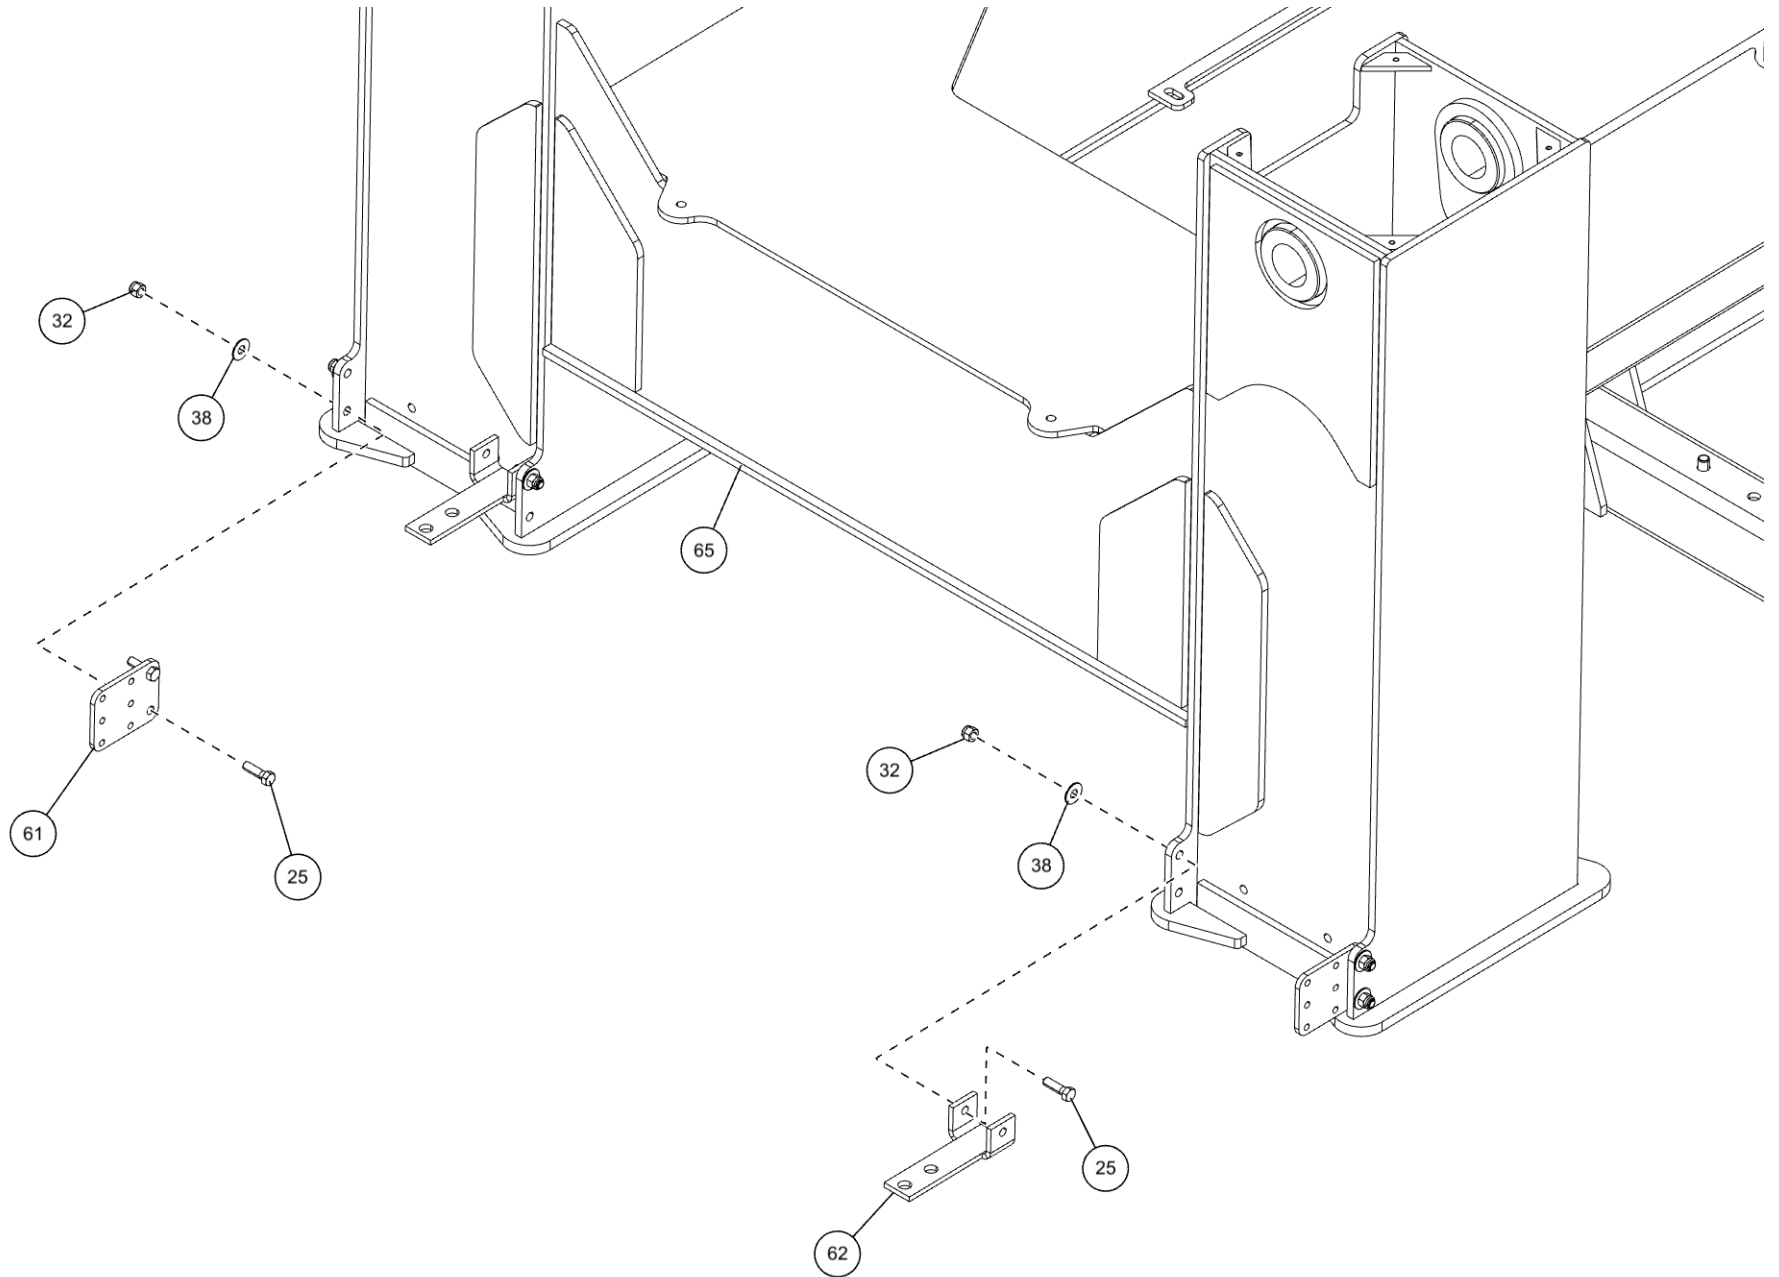

SUBFRAME ASSEMBLY (09001437) (cont'd)

Front Diverter Valve Mounting Brackets

SUBFRAME ASSEMBLY (09001437) (cont'd)
Front Diverter Valve Mounting Brackets (cont'd)

ITEM	PART NUMBER	DESCRIPTION	QTY
	09001437	SUBFRAME ASSEMBLY, KNEE BOOM	
1	0300113	GREASE FITTING, 1/4-28 STR	3
2	0300229	FITTING, ELB 8MJ-8MP90	4
3	0300329	SNAP RING, EXTERNAL 2	4
4	0301368	ADAPTER, 16MB-12MJ	1
5	0301470	FITTING, 90ELB 6MJ-8MB90	4
6	03015922	STAUFF CLAMP, 3/8 TWIN	4
7	03016142	TUBE, HYD ASSY SF TO O/R	4
8	0301696	FITTING, ELB 90 DEG 6MJ-6FJX90	3
9	0301781	FITTING, SWV NUT RUN TEE	2
10	0302170	FITTING, SWV 90 DEG BENT	2
11	0302538	BUSHING - U/L	2
12	0302575	FITTING-BULKHEAD RUN TEE	2
13	0302727	FITTING, HYD CONN	3
14	0310397	VALVE, DIVERTER WALVOIL	2
15	0310398	HANDLE, DIVERTER VALVE	2
16	0310432	FITTING - ADAPTER 16MJ-20MB	2
17	0310480	FITTING - BULKHEAD -6 UNION	4
18	0310637	PLUG, HOLE	2
19	0311467	FITT HYD 8FJ-6MJ	1
20	0311747	BEARING ROTATOR	1
21	0312575	BOOM PIVOT BRKT-MACHINED	2
22	0400066	SCREW, 1/4-20X3/4 HHC GR5	8
23	0400070	SCREW, 1/4-20X1 HHC GR5	8
24	0400109	SCREW, 5/16-18X1 HHC GR5	4
25	0400122	SCREW, 3/8-16X1-1/4 HHC GR5	6
26	0400132	SCREW, 3/8-16X1-1/2 HHC GR5	16
27	0400237	SCREW, 1/2-13X4 HHC GR5	2
28	0400286	SCREW, 3/4-10X2-3/4 HHC GR8	12
29	0400338	SCREW, 1-8X6-1/2 HHC GR8	40
30	0400367	NUT, 1/4-20 LOK	6
31	0400379	NUT, 5/16-18 SPR J	8
32	0400392	NUT, 3/8-16 LOK	6
33	0400408	NUT, 1/2-13 LOK	2
34	0400416	NUT, 1/2-13 LOK GR8	4
35	0400431	NUT, 3/4-10 LOK GR8	12
36	0400451	WASHER, 1/4	6
37	0400452	LKWASHER, 1/4	16

ITEM	PART NUMBER	DESCRIPTION	QTY
38	0400480	WASHER, 3/8	6
39	0400491	LKWASHER, 1/2	10
40	0400497	WASHER, 1/2 GR8	6
41	0400522	WASHER, 1-1/16X2X1/8 TH YZ	40
42	0400980	SCREW, 3/8-16X1 FHS	12
43	0402032	SCREW, 5/16-18X1 HHC SS	4
44	0402118	LKWASHER, 5/16 SS	8
45	0402121	LKWASHER, 3/8 SS	16
46	07002416	PIN, U/L LIFT CYLINDER BASE	2
47	07002417	COVER, LEFT CHAIN BOX	1
48	07002418	COVER, RIGHT CAHIN BOX	1
49	07002692	FLOOR SHEET, MID CENTER COVER	1
50	07002693	FLOOR SHEET, LEFT MID DECK	1
51	07002696	FLOOR SHEET, RIGHT MID DECK	1
52	07002697	FLOOR SHEET, LEFT REAR DECK	1
53	07002698	FLOOR SHEET, RIGHT REAR DECK	1
54	07002699	CHANNEL, VALVE COVER	1
55	07008501	PLATE, FRONT HYD COVER	1
56	07030626	PLATE - SPACER	4
57	0714581	PLATE, BOLTING	4
58	0722002	PLATE - REAR O/R COVER	2
59	0722169	PIN - O/R CYLINDER BASE	2
60	0722171	PLATE - OUTRIGGER COVER	2
61	0722173	PLATE - VALVE MOUNTING	2
62	0722381	ANGLE - BULKHEAD	2
63	0724476	PAD - NYLATRON - BBOM GUIDE	2
64	0725476	PLATE HYD SWIVEL MTG	1
65	08001031	SUBFRAME WELDMENT	1
66	0908432	ROTATOR PINLOCK ASSY	1
67	0910575	FRONT O/R VERTICAL INNER ASSY	2
68	0911857	TANK ASSY	1
69	0911877	KIT, SWIVEL PKG HYD ROTARY	1
70	26687634	THRUST WASHER	2
71	9041010	1/4 NC X 2 1/4 HHCS GR8	6
72	9041402	1/2 NC X 1 1/4 HHCS PLT GR8	10
73	9041406	1/2 NC X 2 1/2 HHCS PL GR8	4
74	FC41	FITTING-90DEG BLKHD ELB W/ NUT	8
75	HA293	FITTING-ADPTR SWV RUN	1