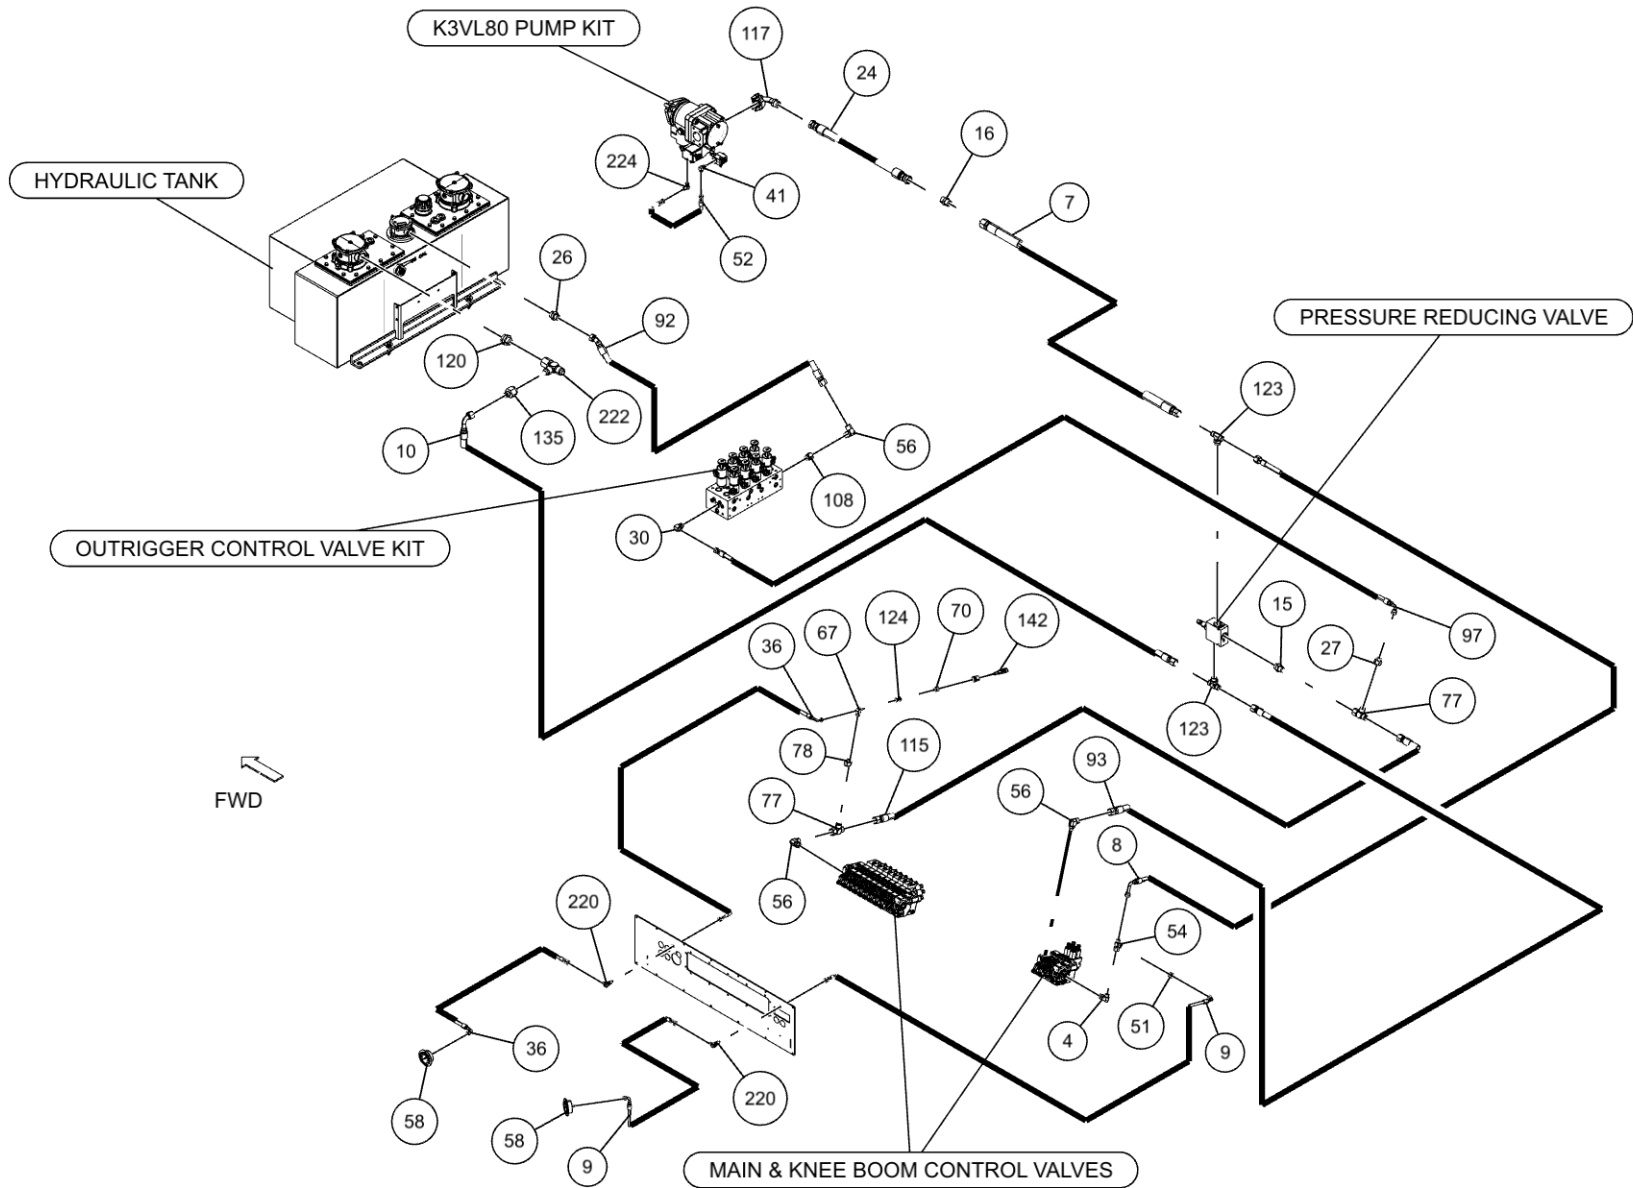

1150KB COACH LOW RIDER (09020592) (cont'd)

Hydraulic Pressure Hoses

1150KB COACH LOW RIDER (09020592) (cont'd)

Hydraulic Pressure Hoses (cont'd)

ITEM	PART NUMBER	DESCRIPTION	QTY
	09020592	1150KB_COACH_LR_22K_50K_DW	
1	03000012	HOSE HYD, 29" LONG	1
2	0300041	CONNECTOR, 8MJ-8MB	9
3	0300044	ADAPTER, 6MJ-8MB	6
4	0300052	ELBOW, 8MJ-10MB90	5
5	0300113	GREASE FITTING, 1/4-28 STR	7
6	0300229	FITTING, ELB 8MJ-8MP90	1
7	03003419	HOSE, HYD 132" LG	1
8	03003420	HOSE, HYD 60" LG	1
9	03003421	HOSE, HYD 18" LG	3
10	03003424	HOSE, HYD 138"	1
11	03003425	HOSE, HYD 90" LG	4
12	03003426	HOSE, HYD 45" LG	6
13	03003427	HOSE, HYD 192" LG	2
14	0300364	CLAMP-HOSE, 0.875"-2.75" 50"LBS	4
15	0300400	CONNECTOR, 12MJ-12MB	1
16	0300431	CONNECTOR, 16MJ-16MJ	1
17	0300558	HOSE, SUCTION 2"ID 100R4 (C4)	15 ft.
18	0300657	HOSE HYD, 46" LG	4
19	0300659	HOSE HYD, 45"	2
20	0300660	HOSE HYD, 120"	4
21	0300835	KNOB-BOOM (UP-DOWN)	1
22	0300837	KNOB-BOOM (IN-OUT)	1
23	0300865	FITTING, CONNECTOR 8MJ-8MJ	3
24	03008669	HOSE HYD 144" 16M3K W/16-16FJX EE	1
25	0301113	HOSE HYD, 82"	2
26	0301368	ADAPTER, 16MB-12MJ	1
27	0301372	FITTING, ST.CONN. 12FJ-8MJ	1
28	0301376	CONNECTOR 8 MJ - 10 MB	6
29	0301377	FITTING, TEE, 3/8" JIC	1
30	0301388	ELBOW, 8MJ-8MB90	14
31	0301422	FITTING, 6MJ-6MJ SMALL	5
32	0301427	HOSE HYD, 11" 5000 PSI	2
33	0301445	FITTING, EXTENDED	10
34	0301470	FITTING, 90ELB 6MJ-8MB90	13
35	0301471	HOSE, 30" 8FJK-8M3K-8FJX90	5
36	0301473	HOSE HYD, 18" LG	4
37	0301522	ADAPTER, 6MJ-6MB	30
38	0301577	1/4 OD PLASTIC AIRLINE, BLACK	69 ft.
39	03016142	TUBE, HYD ASSY SF TO O/R	4
40	0301619	TEE, 6MJ-6MJ-6MB BRANCH	1
41	0301620	ELBOW, 6MJ-6MB90	4
42	0301637	FITTING, FL - FLANGE	1
43	0301695	HOSE HYD, 91"	2
44	0301696	FITTING, ELB 90 DEG 6MJ-6FJX90	3
45	0301767	FITTING, HOSE BARB 1FJX	2
46	0301781	FITTING, SWV NUT RUN TEE	2
47	0301861	QUICK PIN, LINCH -B7932 PL 7/16	2
48	0301909	RECEPTACLE BOOT	1
49	0301946	FITTING, BLKHD CONNECT	3
50	0301948	HD 7 WAY TRAILER CONNECT	1
51	0301995	FITTING, ADAPTER STR	1
52	0301997	HOSE HYD, 18" 6FJX-6FJX -6M2T	1
53	0301998	HOSE HYD, 24" LG	2
54	0302052	TEE, 8MJ-8FJX-8MJ RUN	1
55	0302056	HOSE HYD, 183"	5
56	0302085	FITTING, 90 DEG ADPTR	3
57	0302170	FITTING, SWV 90 DEG BENT	2