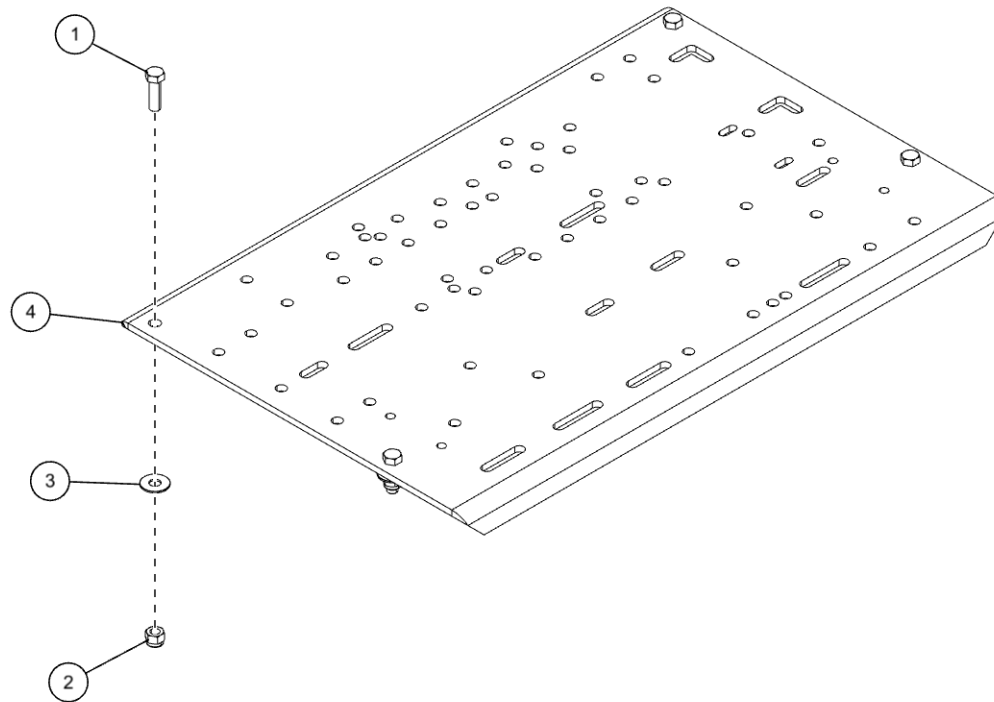

MAIN & KNEE BOOM VALVE CHANNEL MOUNTING PLATE (0910338) Mounting Hardware

MAIN & KNEE BOOM VALVE CHANNEL MOUNTING PLATE (0910338) (cont'd)
Mounting Hardware (cont'd)

ITEM	PART NUMBER	DESCRIPTION	QTY
	0910338	KIT VALVE CHANNEL MTG	
1	0400122	SCREW, 3/8-16X1-1/4 HHC GR5	4
2	0400392	NUT, 3/8-16 LOK	4
3	0400480	WASHER, 3/8	4
4	0716290	PLATE, VALVE MTG	1