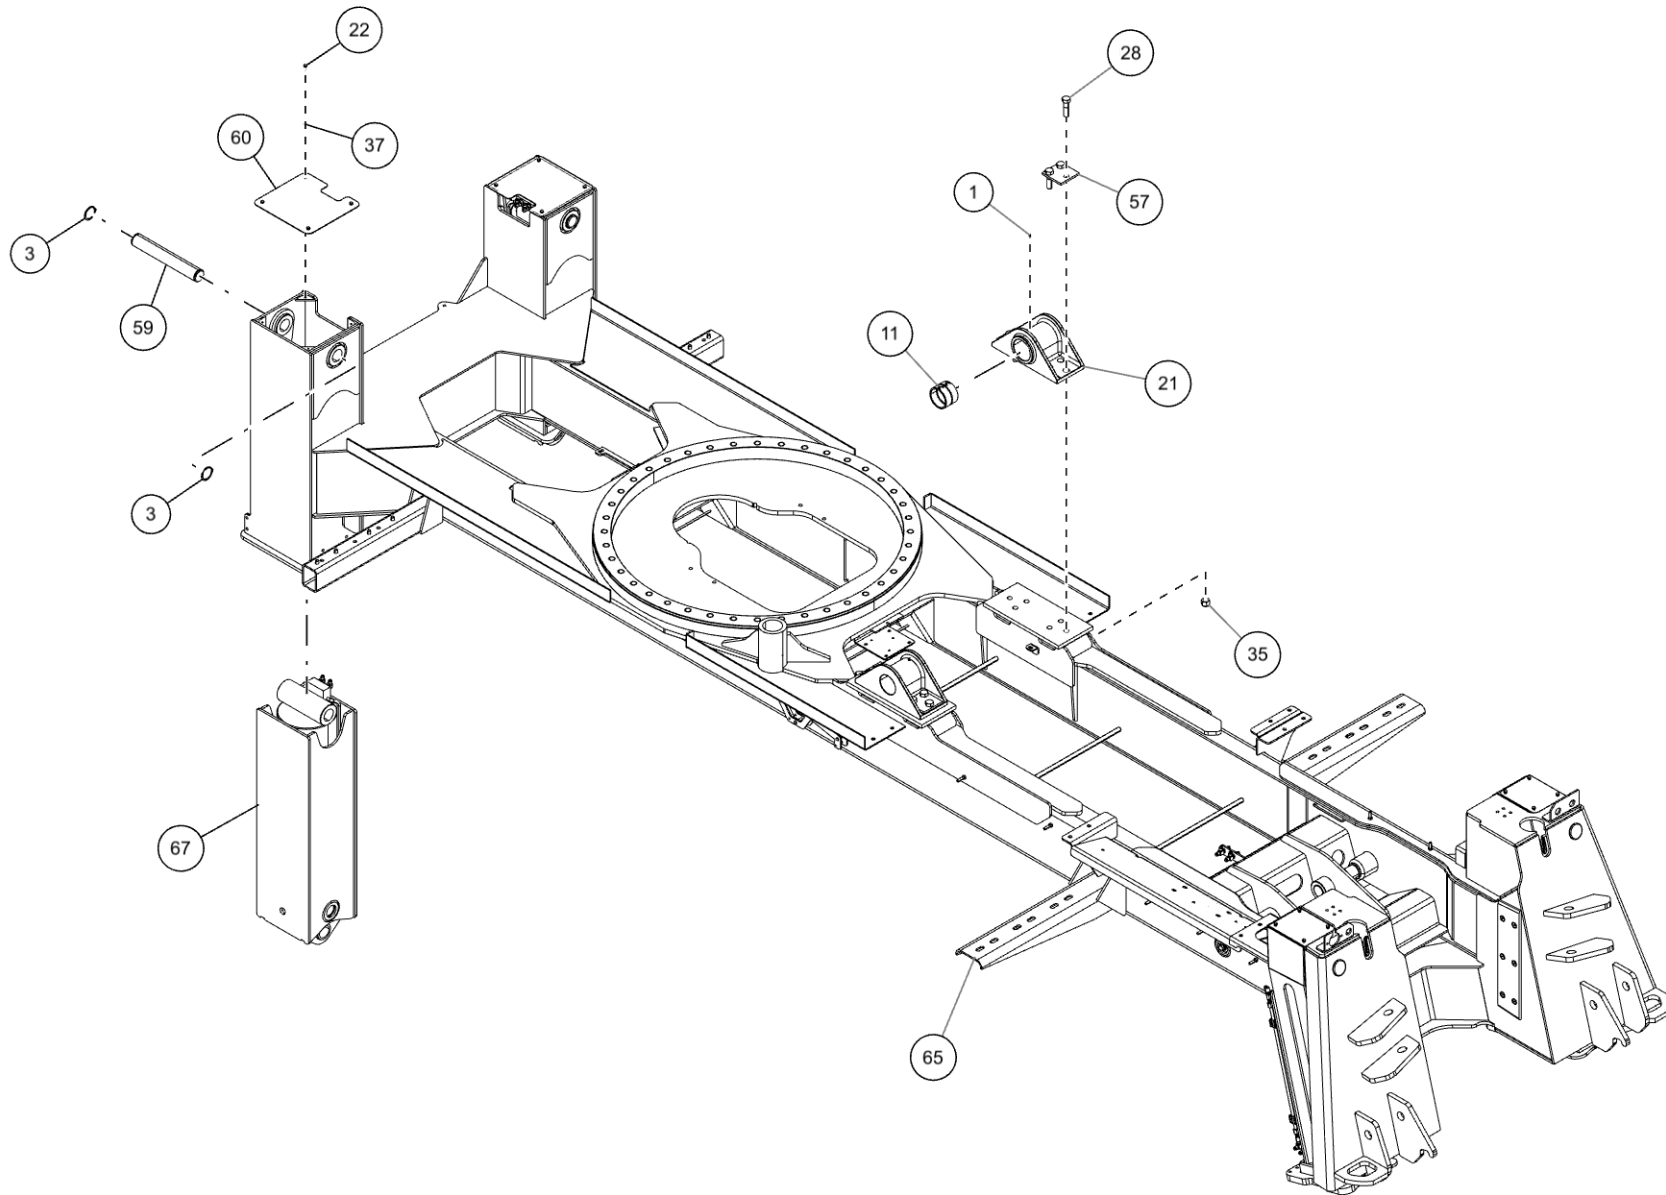

SUBFRAME ASSEMBLY (09001437) (cont'd)

Front Outrigger & Boom Pivot Bracket

SUBFRAME ASSEMBLY (09001437) (cont'd)
Front Outrigger & Boom Pivot Bracket (cont'd)

ITEM	PART NUMBER	DESCRIPTION	QTY
	09001437	SUBFRAME ASSEMBLY, KNEE BOOM	
1	0300113	GREASE FITTING, 1/4-28 STR	3
2	0300229	FITTING, ELB 8MJ-8MP90	4
3	0300329	SNAP RING, EXTERNAL 2	4
4	0301368	ADAPTER, 16MB-12MJ	1
5	0301470	FITTING, 90ELB 6MJ-8MB90	4
6	03015922	STAUFF CLAMP, 3/8 TWIN	4
7	03016142	TUBE, HYD ASSY SF TO O/R	4
8	0301696	FITTING, ELB 90 DEG 6MJ-6FJX90	3
9	0301781	FITTING, SWV NUT RUN TEE	2
10	0302170	FITTING, SWV 90 DEG BENT	2
11	0302538	BUSHING - U/L	2
12	0302575	FITTING-BULKHEAD RUN TEE	2
13	0302727	FITTING, HYD CONN	3
14	0310397	VALVE, DIVERTER WALVOIL	2
15	0310398	HANDLE, DIVERTER VALVE	2
16	0310432	FITTING - ADAPTER 16MJ-20MB	2
17	0310480	FITTING - BULKHEAD -6 UNION	4
18	0310637	PLUG, HOLE	2
19	0311467	FITT HYD 8FJ-6MJ	1
20	0311747	BEARING ROTATOR	1
21	0312575	BOOM PIVOT BRKT-MACHINED	2
22	0400066	SCREW, 1/4-20X3/4 HHC GR5	8
23	0400070	SCREW, 1/4-20X1 HHC GR5	8
24	0400109	SCREW, 5/16-18X1 HHC GR5	4
25	0400122	SCREW, 3/8-16X1-1/4 HHC GR5	6
26	0400132	SCREW, 3/8-16X1-1/2 HHC GR5	16
27	0400237	SCREW, 1/2-13X4 HHC GR5	2
28	0400286	SCREW, 3/4-10X2-3/4 HHC GR8	12
29	0400338	SCREW, 1-8X6-1/2 HHC GR8	40
30	0400367	NUT, 1/4-20 LOK	6
31	0400379	NUT, 5/16-18 SPR J	8
32	0400392	NUT, 3/8-16 LOK	6
33	0400408	NUT, 1/2-13 LOK	2
34	0400416	NUT, 1/2-13 LOK GR8	4
35	0400431	NUT, 3/4-10 LOK GR8	12
36	0400451	WASHER, 1/4	6
37	0400452	LKWASHER, 1/4	16

ITEM	PART NUMBER	DESCRIPTION	QTY
38	0400480	WASHER, 3/8	6
39	0400491	LKWASHER, 1/2	10
40	0400497	WASHER, 1/2 GR8	6
41	0400522	WASHER, 1-1/16X2X1/8 TH YZ	40
42	0400980	SCREW, 3/8-16X1 FHS	12
43	0402032	SCREW, 5/16-18X1 HHC SS	4
44	0402118	LKWASHER, 5/16 SS	8
45	0402121	LKWASHER, 3/8 SS	16
46	07002416	PIN, U/L LIFT CYLINDER BASE	2
47	07002417	COVER, LEFT CHAIN BOX	1
48	07002418	COVER, RIGHT CAHIN BOX	1
49	07002692	FLOOR SHEET, MID CENTER COVER	1
50	07002693	FLOOR SHEET, LEFT MID DECK	1
51	07002696	FLOOR SHEET, RIGHT MID DECK	1
52	07002697	FLOOR SHEET, LEFT REAR DECK	1
53	07002698	FLOOR SHEET, RIGHT REAR DECK	1
54	07002699	CHANNEL, VALVE COVER	1
55	07008501	PLATE, FRONT HYD COVER	1
56	07030626	PLATE - SPACER	4
57	0714581	PLATE, BOLTING	4
58	0722002	PLATE - REAR O/R COVER	2
59	0722169	PIN - O/R CYLINDER BASE	2
60	0722171	PLATE - OUTRIGGER COVER	2
61	0722173	PLATE - VALVE MOUNTING	2
62	0722381	ANGLE - BULKHEAD	2
63	0724476	PAD - NYLATRON - BBOM GUIDE	2
64	0725476	PLATE HYD SWIVEL MTG	1
65	08001031	SUBFRAME WELDMENT	1
66	0908432	ROTATOR PINLOCK ASSY	1
67	0910575	FRONT O/R VERTICAL INNER ASSY	2
68	0911857	TANK ASSY	1
69	0911877	KIT, SWIVEL PKG HYD ROTARY	1
70	26687634	THRUST WASHER	2
71	9041010	1/4 NC X 2 1/4 HHCS GR8	6
72	9041402	1/2 NC X 1 1/4 HHCS PLT GR8	10
73	9041406	1/2 NC X 2 1/2 HHCS PL GR8	4
74	FC41	FITTING-90DEG BLKHD ELB W/ NUT	8
75	HA293	FITTING-ADPTR SWV RUN	1