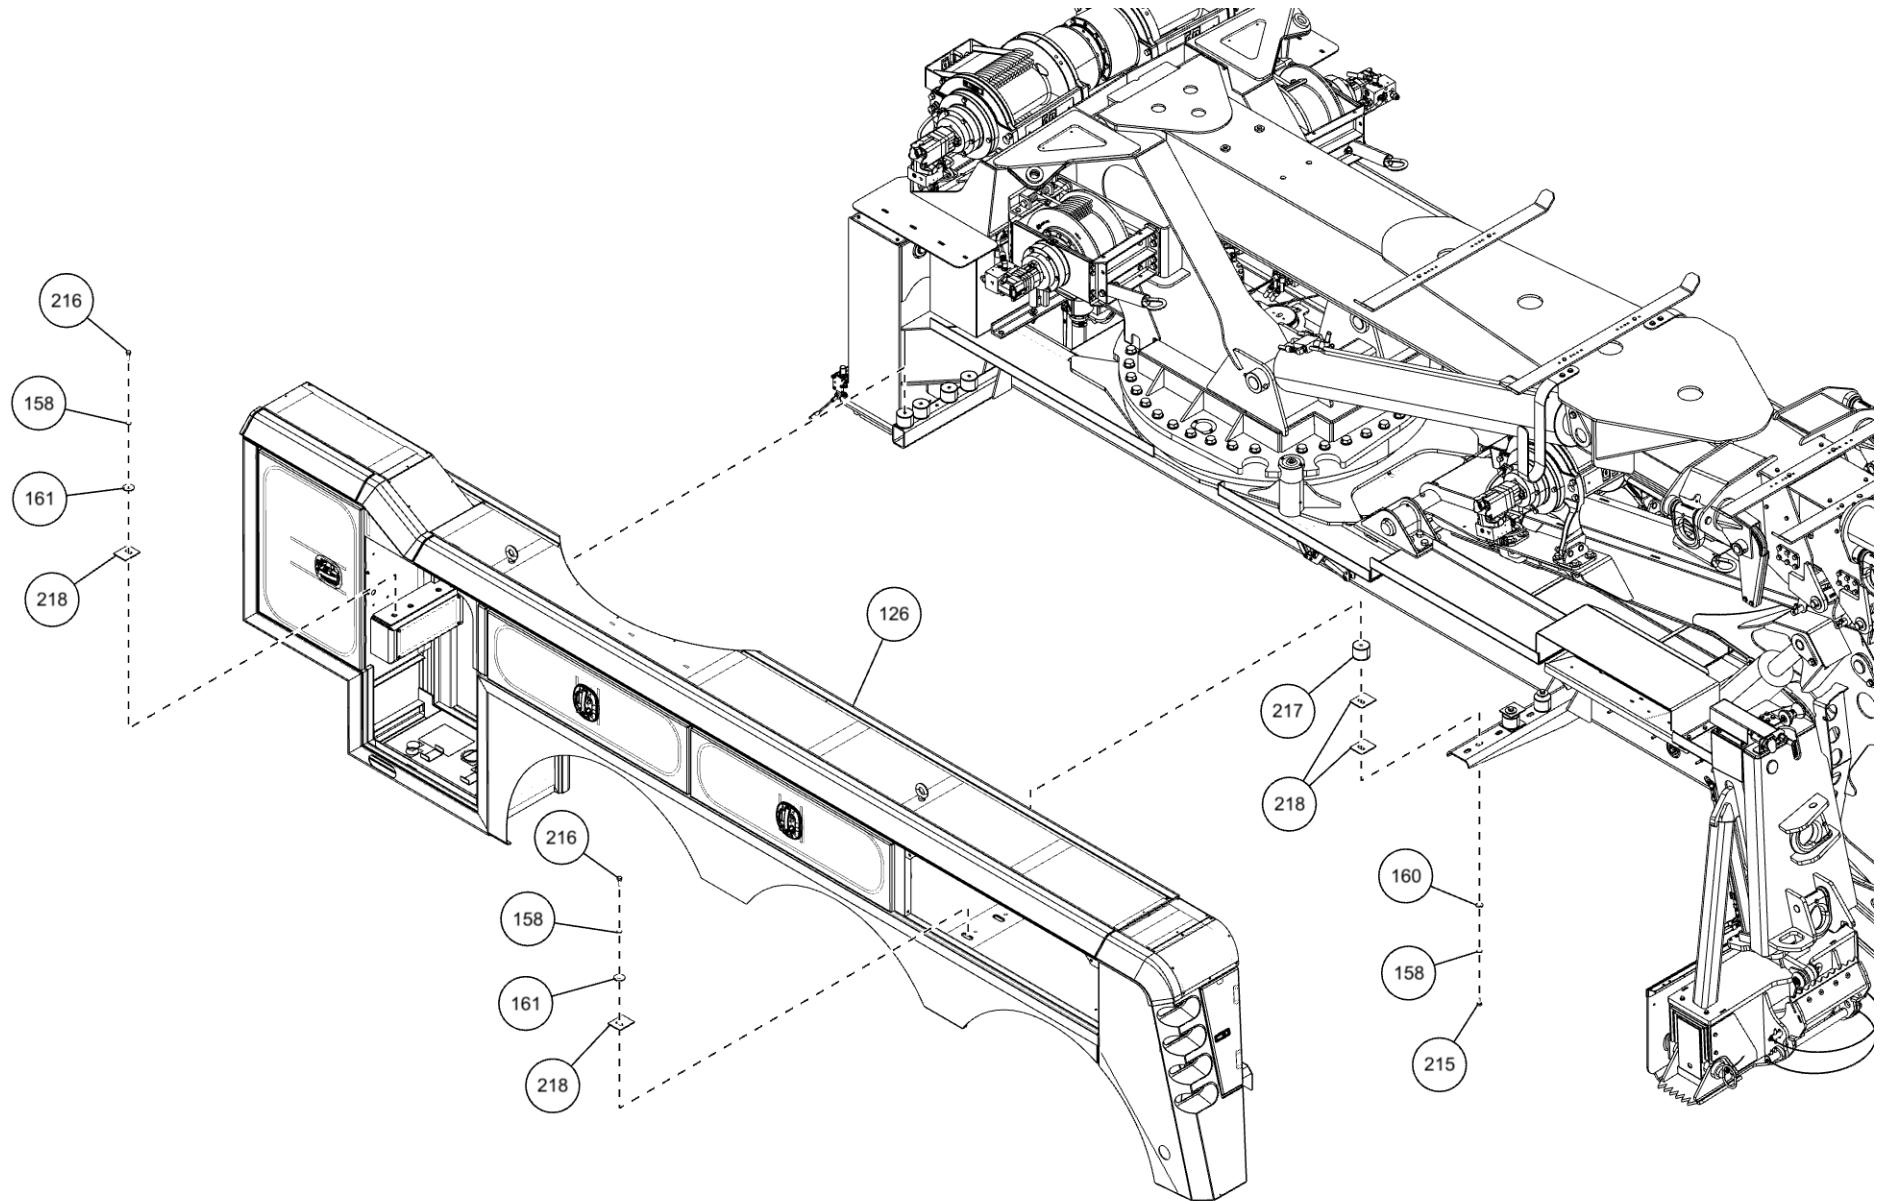

1150KB COACH LOW RIDER (09020592) (cont'd) Toolbox Mounting Hardware

1150KB COACH LOW RIDER (09020592) (cont'd)

Toolbox Mounting Hardware (cont'd)

ITEM	PART NUMBER	DESCRIPTION	QTY
	09020592	1150KB_COACH_LR_22K_50K_DW	
1	03000012	HOSE HYD, 29" LONG	1
2	0300041	CONNECTOR, 8MJ-8MB	9
3	0300044	ADAPTER, 6MJ-8MB	6
4	0300052	ELBOW, 8MJ-10MB90	5
5	0300113	GREASE FITTING, 1/4-28 STR	7
6	0300229	FITTING, ELB 8MJ-8MP90	1
7	03003419	HOSE, HYD 132" LG	1
8	03003420	HOSE, HYD 60" LG	1
9	03003421	HOSE, HYD 18" LG	3
10	03003424	HOSE, HYD 138"	1
11	03003425	HOSE, HYD 90" LG	4
12	03003426	HOSE, HYD 45" LG	6
13	03003427	HOSE, HYD 192" LG	2
14	0300364	CLAMP-HOSE, 0.875"-2.75" 50"LBS	4
15	0300400	CONNECTOR, 12MJ-12MB	1
16	0300431	CONNECTOR, 16MJ-16MJ	1
17	0300558	HOSE, SUCTION 2"ID 100R4 (C4)	15 ft.
18	0300657	HOSE HYD, 46" LG	4
19	0300659	HOSE HYD, 45"	2
20	0300660	HOSE HYD, 120"	4
21	0300835	KNOB-BOOM (UP-DOWN)	1
22	0300837	KNOB-BOOM (IN-OUT)	1
23	0300865	FITTING, CONNECTOR 8MJ-8MJ	3
24	03008669	HOSE HYD 144" 16M3K W/16-16FJX EE	1
25	0301113	HOSE HYD, 82"	2
26	0301368	ADAPTER, 16MB-12MJ	1
27	0301372	FITTING, ST.CONN. 12FJ-8MJ	1
28	0301376	CONNECTOR 8 MJ - 10 MB	6
29	0301377	FITTING, TEE, 3/8" JIC	1
30	0301388	ELBOW, 8MJ-8MB90	14
31	0301422	FITTING, 6MJ-6MJ SMALL	5
32	0301427	HOSE HYD, 11" 5000 PSI	2
33	0301445	FITTING, EXTENDED	10
34	0301470	FITTING, 90ELB 6MJ-8MB90	13
35	0301471	HOSE, 30" 8FJK-8M3K-8FJX90	5
36	0301473	HOSE HYD, 18" LG	4
37	0301522	ADAPTER, 6MJ-6MB	30
38	0301577	1/4 OD PLASTIC AIRLINE, BLACK	69 ft.
39	03016142	TUBE, HYD ASSY SF TO O/R	4
40	0301619	TEE, 6MJ-6MJ-6MB BRANCH	1
41	0301620	ELBOW, 6MJ-6MB90	4
42	0301637	FITTING, FL - FLANGE	1
43	0301695	HOSE HYD, 91"	2
44	0301696	FITTING, ELB 90 DEG 6MJ-6FJX90	3
45	0301767	FITTING, HOSE BARB 1FJX	2
46	0301781	FITTING, SWV NUT RUN TEE	2
47	0301861	QUICK PIN, LINCH -B7932 PL 7/16	2
48	0301909	RECEPTACLE BOOT	1
49	0301946	FITTING, BLKHD CONNECT	3
50	0301948	HD 7 WAY TRAILER CONNECT	1
51	0301995	FITTING, ADAPTER STR	1
52	0301997	HOSE HYD, 18" 6FJX-6FJX -6M2T	1
53	0301998	HOSE HYD, 24" LG	2
54	0302052	TEE, 8MJ-8FJX-8MJ RUN	1
55	0302056	HOSE HYD, 183"	5
56	0302085	FITTING, 90 DEG ADPTR	3
57	0302170	FITTING, SWV 90 DEG BENT	2