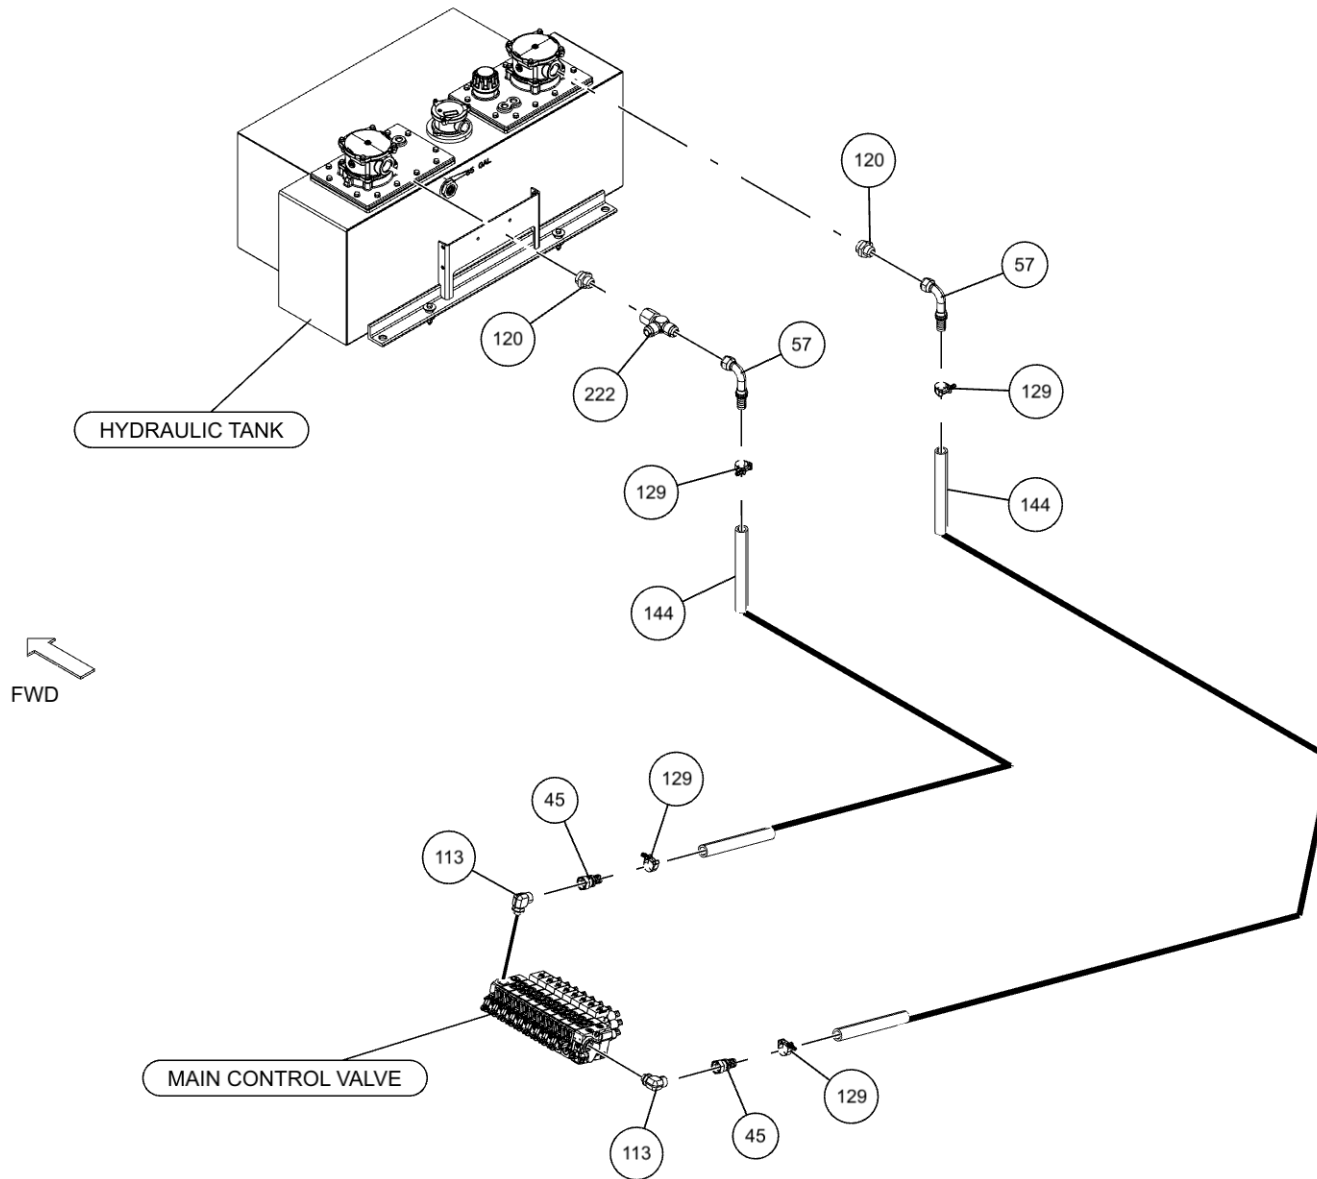

1150KB COACH LOW RIDER (09020592) (cont'd)

Main Control Valve Hydraulic Return Hoses

1150KB COACH LOW RIDER (09020592) (cont'd)
Main Control Valve Hydraulic Return Hoses (cont'd)

ITEM	PART NUMBER	DESCRIPTION	QTY
1	09020592	1150KB_COACH_LR_22K_50K_DW	
2	03000012	HOSE HYD, 29" LONG	1
3	0300041	CONNECTOR, 8MJ-8MB	9
4	0300044	ADAPTER, 6MJ-8MB	6
5	0300052	ELBOW, 8MJ-10MB90	5
6	0300113	GREASE FITTING, 1/4-28 STR	7
7	0300229	FITTING, ELB 8MJ-8MP90	1
8	03003419	HOSE, HYD 132" LG	1
9	03003420	HOSE, HYD 60" LG	1
10	03003421	HOSE, HYD 18" LG	3
11	03003424	HOSE, HYD 138"	1
12	03003425	HOSE, HYD 90" LG	4
13	03003426	HOSE, HYD 45" LG	6
14	03003427	HOSE, HYD 192" LG	2
15	0300364	CLAMP-HOSE, 0.875"-2.75" 50"LBS	4
16	0300400	CONNECTOR, 12MJ-12MB	1
17	0300431	CONNECTOR, 16MJ-16MJ	1
18	0300558	HOSE, SUCTION 2"ID 100R4 (C4)	15 ft.
19	0300657	HOSE HYD, 46" LG	4
20	0300659	HOSE HYD, 45"	2
21	0300660	HOSE HYD, 120"	4
22	0300835	KNOB-BOOM (UP-DOWN)	1
23	0300837	KNOB-BOOM (IN-OUT)	1
24	0300865	FITTING, CONNECTOR 8MJ-8MJ	3
25	0300866	HOSE HYD 144" 16M3K W/16-16FJX EE	1
26	0301113	HOSE HYD, 82"	2
27	0301368	ADAPTER, 16MB-12MJ	1
28	0301372	FITTING, ST.CONN. 12FJ-8MJ	1
29	0301376	CONNECTOR 8 MJ - 10 MB	6
30	0301377	FITTING, TEE, 3/8" JIC	1
31	0301388	ELBOW, 8MJ-8MB90	14
32	0301422	FITTING, 6MJ-6MJ SMALL	5
33	0301427	HOSE HYD, 11" 5000 PSI	2
34	0301445	FITTING, EXTENDED	10
35	0301470	FITTING, 90ELB 6MJ-8MB90	13
36	0301471	HOSE, 30" 8FJK-8M3K-8FJX90	5
37	0301473	HOSE HYD, 18" LG	4
38	0301522	ADAPTER, 6MJ-6MB	30
39	0301577	1/4 OD PLASTIC AIRLINE, BLACK	69 ft.
40	03016142	TUBE, HYD ASSY SF TO O/R	4
41	0301619	TEE, 6MJ-6MJ-6MB BRANCH	1
42	0301620	ELBOW, 6MJ-6MB90	4
43	0301637	FITTING, FL - FLANGE	1
44	0301695	HOSE HYD, 91"	2
45	0301696	FITTING, ELB 90 DEG 6MJ-6FJX90	3
46	0301767	FITTING, HOSE BARB 1FJX	2
47	0301781	FITTING, SWV NUT RUN TEE	2
48	0301861	QUICK PIN, LINCH -B7932 PL 7/16	2
49	0301909	RECEPTACLE BOOT	1
50	0301946	FITTING, BLKHD CONNECT	3
51	0301948	HD 7 WAY TRAILER CONNECT	1
52	0301995	FITTING, ADAPTER STR	1
53	0301997	HOSE HYD, 18" 6FJX-6FJX -6M2T	1
54	0301998	HOSE HYD, 24" LG	2
55	0302052	TEE, 8MJ-8FJX-8MJ RUN	1
56	0302056	HOSE HYD, 183"	5
57	0302085	FITTING, 90 DEG ADPTR	3
	0302170	FITTING, SWV 90 DEG BENT	2