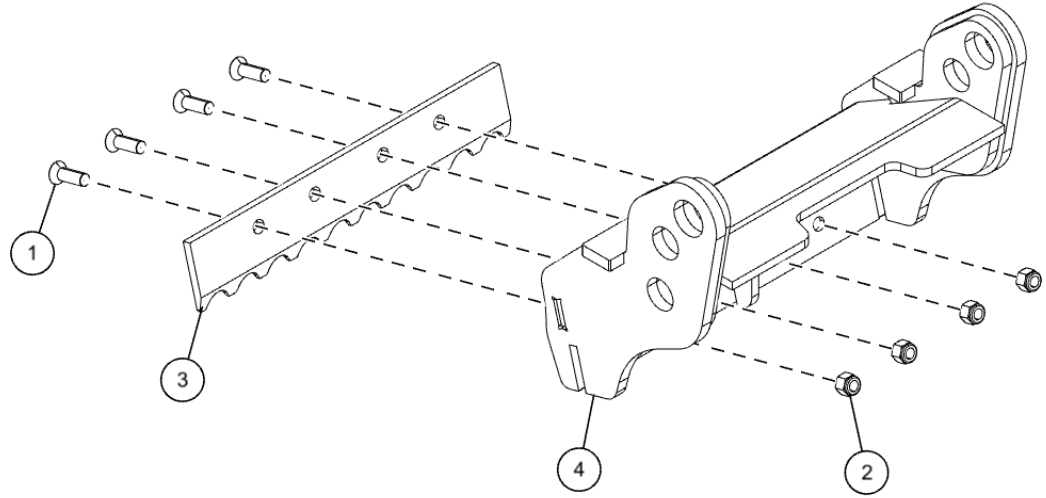

SPADE WELDMENT (0911167)
Spade Components

SPADE WELDMENT (0911167) (cont'd)
Spade Components (cont'd)

ITEM	PART NUMBER	DESCRIPTION	QTY
	0911167	SPADE ASSY - REAR OUTRIGGER	
1	0400193	SCREW, 1/2-13X1-1/2 FHS	4
2	0400416	NUT, 1/2-13 LOK GR8	4
3	0724616	PLATE BLADE SPADE	1
4	0810034	SPADE - REAR OUTRIGGERS	1