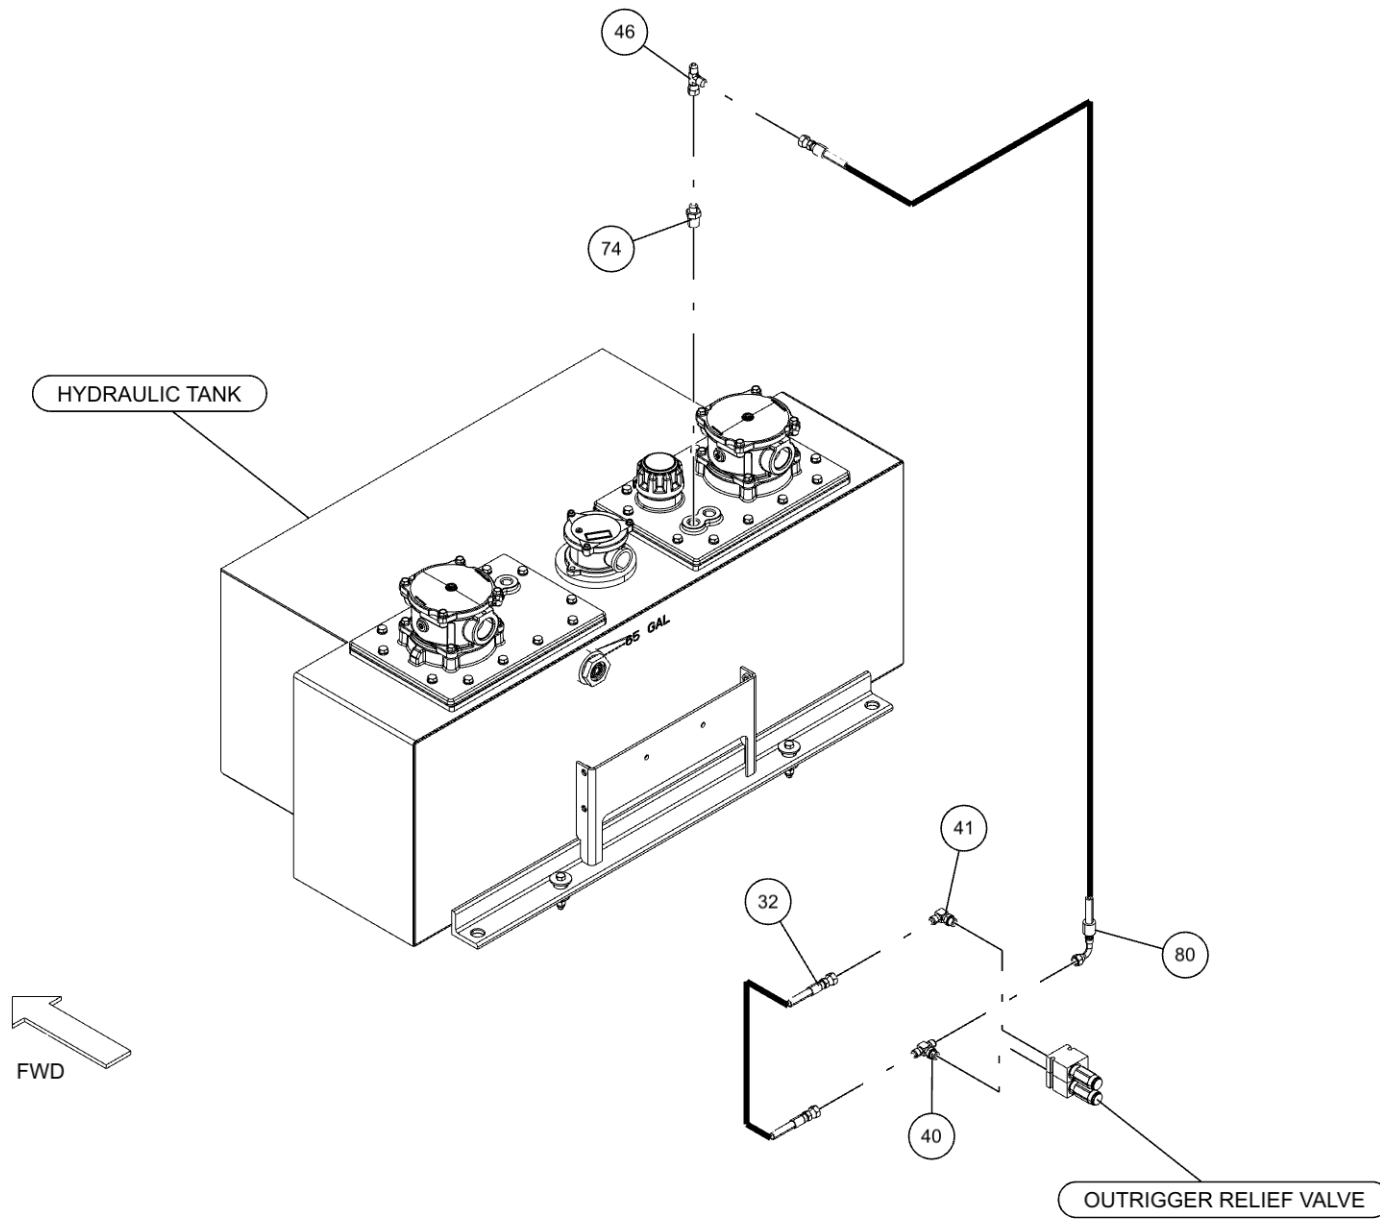

1150KB COACH LOW RIDER (09020592) (cont'd)

Rear Outrigger Relief Hoses to Hydraulic Tank

1150KB COACH LOW RIDER (09020592) (cont'd)
Rear Outrigger Relief Hoses to Hydraulic Tank (cont'd)

ITEM	PART NUMBER	DESCRIPTION	QTY
	09020592	1150KB_COACH_LR_22K_50K_DW	
1	03000012	HOSE HYD, 29" LONG	1
2	0300041	CONNECTOR, 8MJ-8MB	9
3	0300044	ADAPTER, 6MJ-8MB	6
4	0300052	ELBOW, 8MJ-10MB90	5
5	0300113	GREASE FITTING, 1/4-28 STR	7
6	0300229	FITTING, ELB 8MJ-8MP90	1
7	03003419	HOSE, HYD 132" LG	1
8	03003420	HOSE, HYD 60" LG	1
9	03003421	HOSE, HYD 18" LG	3
10	03003424	HOSE, HYD 138"	1
11	03003425	HOSE, HYD 90" LG	4
12	03003426	HOSE, HYD 45" LG	6
13	03003427	HOSE, HYD 192" LG	2
14	0300364	CLAMP-HOSE, 0.875"-2.75" 50"LBS	4
15	0300400	CONNECTOR, 12MJ-12MB	1
16	0300431	CONNECTOR, 16MJ-16MJ	1
17	0300558	HOSE, SUCTION 2"ID 100R4 (C4)	15 ft.
18	0300657	HOSE HYD, 46" LG	4
19	0300659	HOSE HYD, 45"	2
20	0300660	HOSE HYD, 120"	4
21	0300835	KNOB-BOOM (UP-DOWN)	1
22	0300837	KNOB-BOOM (IN-OUT)	1
23	0300865	FITTING, CONNECTOR 8MJ-8MJ	3
24	03008669	HOSE HYD 144" 16M3K W/16-16FJX EE	1
25	0301113	HOSE HYD, 82"	2
26	0301368	ADAPTER, 16MB-12MJ	1
27	0301372	FITTING, ST.CONN. 12FJ-8MJ	1
28	0301376	CONNECTOR 8 MJ - 10 MB	6
29	0301377	FITTING, TEE, 3/8" JIC	1
30	0301388	ELBOW, 8MJ-8MB90	14
31	0301422	FITTING, 6MJ-6MJ SMALL	5
32	0301427	HOSE HYD, 11" 5000 PSI	2
33	0301445	FITTING, EXTENDED	10
34	0301470	FITTING, 90ELB 6MJ-8MB90	13
35	0301471	HOSE, 30" 8FJK-8M3K-8FJX90	5
36	0301473	HOSE HYD, 18" LG	4
37	0301522	ADAPTER, 6MJ-6MB	30
38	0301577	1/4 OD PLASTIC AIRLINE, BLACK	69 ft.
39	03016142	TUBE, HYD ASSY SF TO O/R	4
40	0301619	TEE, 6MJ-6MJ-6MB BRANCH	1
41	0301620	ELBOW, 6MJ-6MB90	4
42	0301637	FITTING, FL - FLANGE	1
43	0301695	HOSE HYD, 91"	2
44	0301696	FITTING, ELB 90 DEG 6MJ-6FJX90	3
45	0301767	FITTING, HOSE BARB 1FJX	2
46	0301781	FITTING, SWV NUT RUN TEE	2
47	0301861	QUICK PIN, LINCH -B7932 PL 7/16	2
48	0301909	RECEPTACLE BOOT	1
49	0301946	FITTING, BLKHD CONNECT	3
50	0301948	HD 7 WAY TRAILER CONNECT	1
51	0301995	FITTING, ADAPTER STR	1
52	0301997	HOSE HYD, 18" 6FJX-6FJX -6M2T	1
53	0301998	HOSE HYD, 24" LG	2
54	0302052	TEE, 8MJ-8FJX-8MJ RUN	1
55	0302056	HOSE HYD, 183"	5
56	0302085	FITTING, 90 DEG ADPTR	3
57	0302170	FITTING, SWV 90 DEG BENT	2