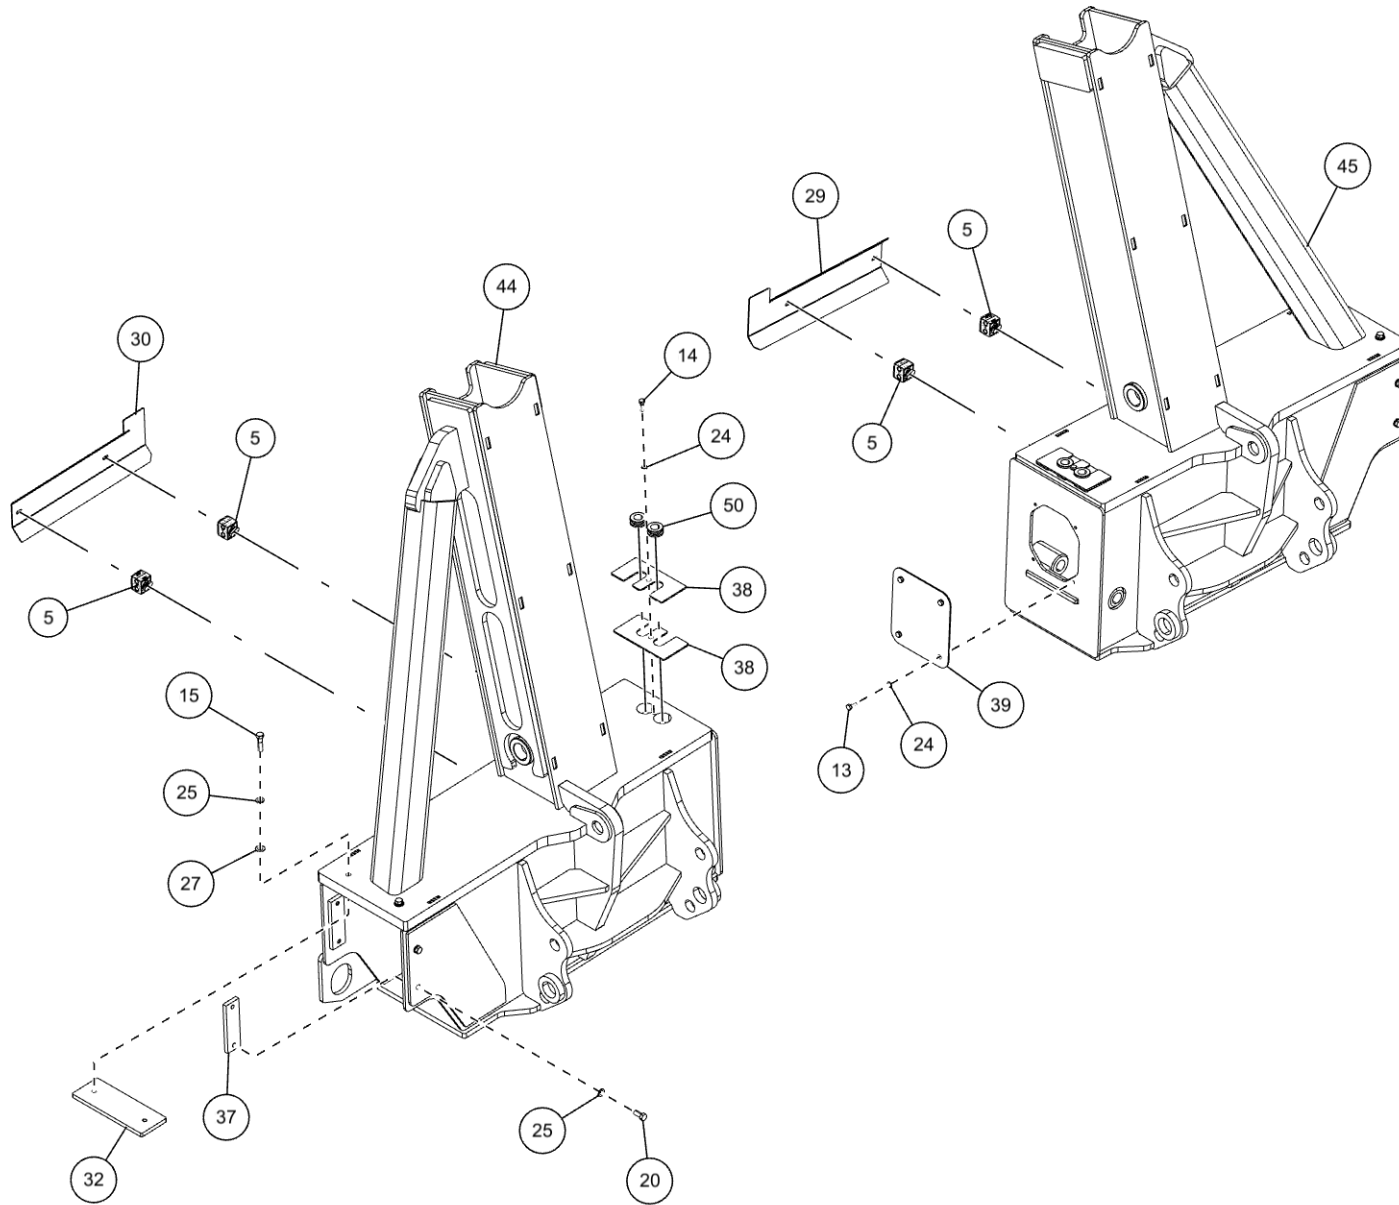

4-STAGE REAR OUTRIGGER ASSEMBLY (09028162) (cont'd)

Outer Stage Components

4-STAGE REAR OUTRIGGER ASSEMBLY (09028162) (cont'd)
Outer Stage Components (cont'd)

ITEM	PART NUMBER	DESCRIPTION	QTY
	09028162	4-STAGE REAR OUTRIGGER ASSY	
1	0300110	SNAP RING, 1" 5100-100	8
2	0300113	GREASE FITTING, 1/4-28 STR	2
3	0301422	FITTING, 6MJ-6MJ SMALL	4
4	0301522	ADAPTER, 6MJ-6MB	4
5	03015922	STAUFF CLAMP, 3/8 TWIN	4
6	03033346	TUBE, HYD ASSY LT REAR O/R EXT	1
7	03033347	TUBE, HYD ASSY LT REAR O/R RET	1
8	03033348	TUBE, HYD ASSY RT REAR O/R EXT	1
9	03033349	TUBE, HYD ASSY RT REAR O/R RET	1
10	0310289	FITTING-LONG ADAPTER 6MJ-8MBLL	4
11	0310707	CYLINDER, SPADE 4BOREx23STROKE	2
12	0312677	CYLINDER, TELESCOPING PIGGYBACK	2
13	0400066	SCREW, 1/4-20X3/4 HHC GR5	8
14	0400070	SCREW, 1/4-20X1 HHC GR5	2
15	0400132	SCREW, 3/8-16X1-1/2 HHC GR5	4
16	0400139	SET SCREW, 3/8-16X1-1/2 SOC	4
17	0400176	SCREW, 1/2-13X1 HHC GR5	10
18	0400221	SET SCREW, 3/8-16X1 SOC	2
19	0400228	SCREW, 3/8-24X5/8 BSC	8
20	0400347	SCREW, 3/8-24X7/8 HHC GR5	8
21	0400392	NUT, 3/8-16 LOK	8
22	0400398	NUT, 3/8-16 LOK JAM	2
23	0400410	NUT, 1/2-13 JAM	10
24	0400452	LKWASHER, 1/4	10
25	0400482	LKWASHER, 3/8	12

ITEM	PART NUMBER	DESCRIPTION	QTY
26	0400982	SCREW, 3/8-16X1-1/2 FHS	4
27	0402120	WASHER, 3/8 SS	4
28	07000162	SHAFT, 1 DIA X 5-1/2 L	2
29	07020904	PLATE, HARDLINE COVER RH	1
30	07020905	PLATE, HARDLINE COVER LH	1
31	0703231	PLATE, STOP OUTER BOOM	4
32	07039408	PLATE, TOP SPACER	2
33	07039412	PAD, O/R TOP ADJUSTMENT	10
34	0707117	SHAFT, UPPER SPADE	2
35	0721901	PIN - OUTRIGGER TOP	2
36	0721902	PIN - OUTRIGGER BOTTOM	2
37	0722970	PAD,SPACER	4
38	0723889	PLATE-HOSE RETAINING	4
39	0725043	PLATE-COVER	2
40	0727421	SHAFT, 1 DIA X 7 L	2
41	08023676	REAR O/R 2ND STAGE TUBE	2
42	08023677	REAR O/R 3RD STAGE TUBE	2
43	08023678	REAR O/R 4TH STAGE TUBE	2
44	08023679	REAR O/R LEFT 1ST STAGE WLMT	1
45	08023680	REAR O/R RIGHT 1ST STAGE WLMT	1
46	08025953	ADJUSTMENT PAD MOUNT WLMT	2
47	0807635	PAD REAR OUTRIGGER PAD	2
48	0906963	PIN - REAR OUTRIGGER PAD ASSY	2
49	0912051	CENTURY SPADE KIT	1
50	GH246	SPLIT RUBBER GROMMET	4