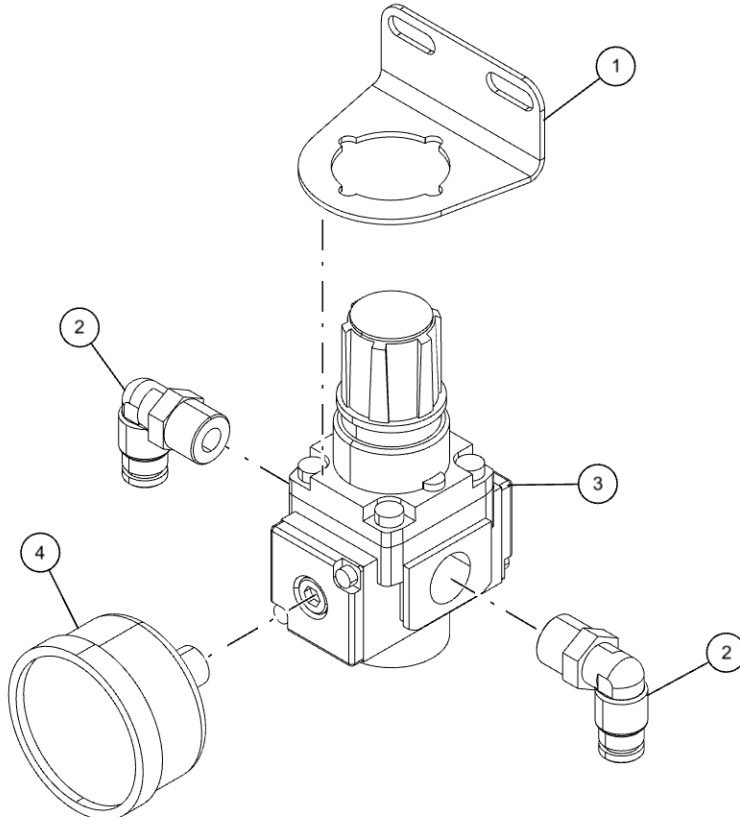

AIR REGULATOR (0911804)
Air Regulator Components

AIR REGULATOR (0911804) (cont'd)
Air Regulator Components (cont'd)

ITEM	PART NUMBER	DESCRIPTION	QTY
1	0911804	AIR REGULATOR-GUAGE ASSEMBLY	
2	0303365	BRACKET, MOUNTING - AIR PREP	1
3	9010520	FITTING-ELBOW 1/4T-1/4NPT	2
4	HA0131	REGULATOR , AIR	1
4	HA0132	GAUGE 0-160 PSI	1