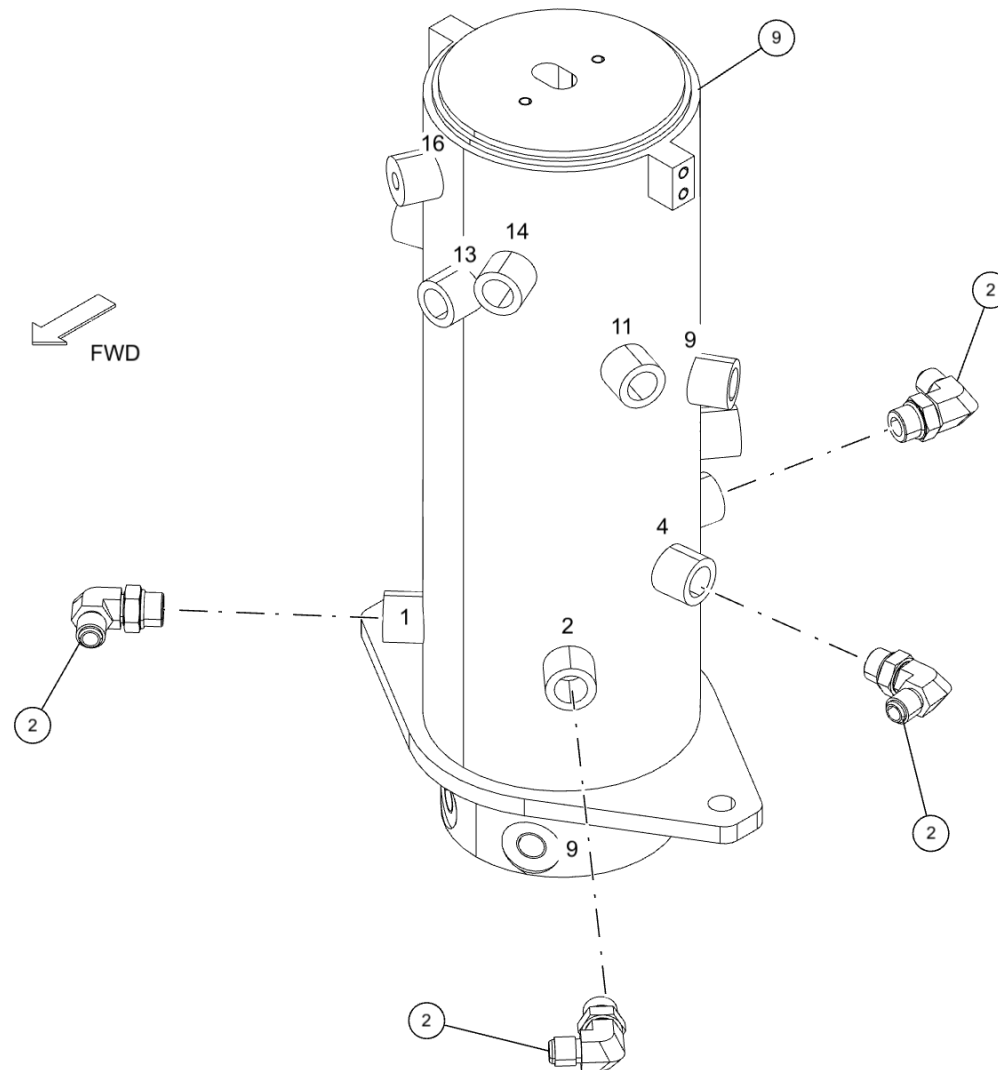

HYDRAULIC ROTARY SWIVEL KIT (0911877) (cont'd)

Main Winch Ports 1, 2, 3 & 4

HYDRAULIC ROTARY SWIVEL KIT (0911877) (cont'd)
Main Winch Ports 1, 2, 3 & 4 (cont'd)

ITEM	PART NUMBER	DESCRIPTION	QTY
	0911877	KIT, SWIVEL PKG HYD ROTARY	
1	0300041	CONNECTOR, 8MJ-8MB	4
2	0300052	ELBOW, 8MJ-10MB90	4
3	0301388	ELBOW, 8MJ-8MB90	6
4	0301445	FITTING, EXTENDED	4
5	0301577	1/4 OD PLASTIC AIRLINE, BLACK	18
6	0302508	ELBOW, 8MJ-8MB90LL	6
7	0302695	ADAPTER, 6MJ-4MB	1
8	0303886	4 MB-PLUG	1
9	0310083	SWIVEL, HYDRAULIC	1
10	0310132	FITTING, HYD 4MB-4FP	2
11	0311575	1/4x1/4 PTC SWIVEL MALE ELBOW	2
12	0400260	SCREW, 5/8-11X2 HHC GR5	2
13	0400421	NUT, 5/8-11 LOK	2
14	GX263	FITTING, ELB 10MJ-10MB90	4