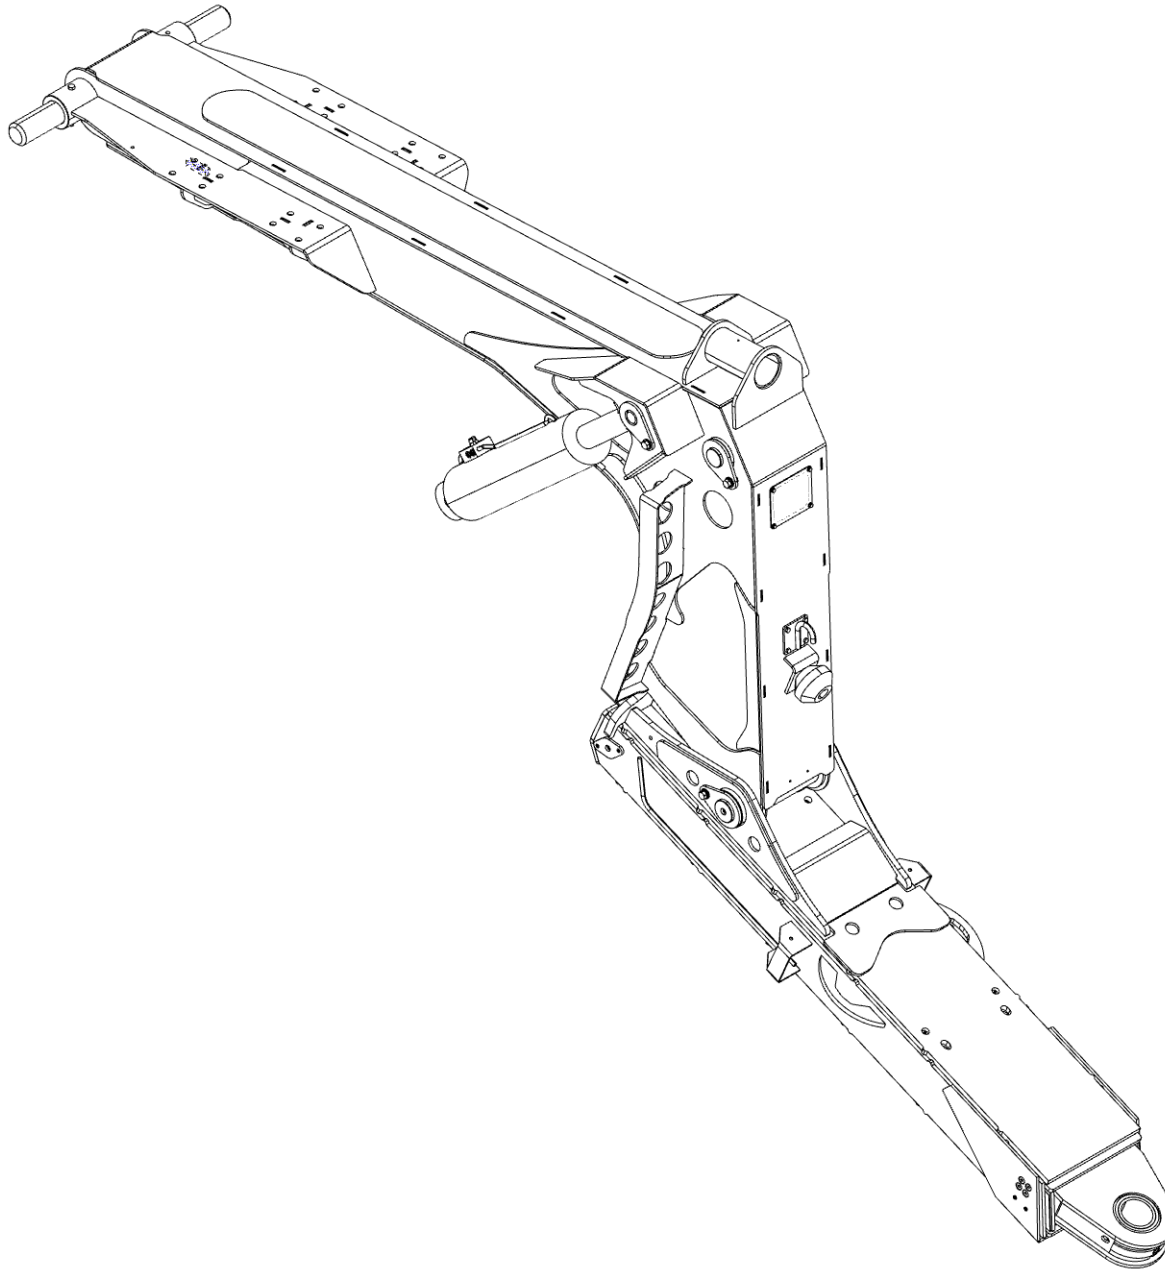

COACH LOW RIDER KNEE BOOM UNDERLIFT ASSEMBLY (09001438)
Coach Low Rider Knee Boom

COACH LOW RIDER KNEE BOOM UNDERLIFT ASSEMBLY (09001438) (cont'd)

Coach Low Rider Knee Boom (cont'd)

ITEM	PART NUMBER	DESCRIPTION	QTY
	09001438	COACH LR KNEE BOOM U/L	
1	03001432	CYLINDER, U/L LIFT	2
2	03001433	CYLINDER, U/L TILT	1
3	0301470	FITTING, 90ELB 6MJ-8MB90	2
4	0301522	ADAPTER, 6MJ-6MB	4
5	0302538	BUSHING - U/L	2
6	0310480	FITTING - BULKHEAD -6 UNION	4
7	04000401	SCREW, 5/8-11X2-3/4 HHC GR8	1
8	0400122	SCREW, 3/8-16X1-1/4 HHC GR5	4
9	0400211	SCREW, 1/2-13X1-3/4 HHC GR5	1
10	0400220	SCREW, 1/2-13X5-1/2 HHC GR5	1
11	0400392	NUT, 3/8-16 LOK	4
12	0400408	NUT, 1/2-13 LOK	2
13	0400426	NUT, 5/8-11 LOK GR8	3
14	0400492	USS FLAT WASHER, 1/2	2
15	0400503	WASHER, 5/8 GR8	5
16	0400508	LKWASHER, 5/8	2
17	0402020	SCREW, 1/4-20X3/4 HHC SS	4
18	0402110	WASHER, 1/4 SS	4
19	0402111	LKWASHER, 1/4 SS	4
20	0410410	GREASE FITTING, M6-1.0 STR SS	2
21	0715953	PIN, BOOM PIVOT	1
22	08001034	U/L BOOM WELDMENT	1
23	08001289	U/L LIFT CYLINDER PIN WELDMENT	2
24	08001290	U/L PIVOT PIN WELDMENT	1
25	08002548	PIN WELDMENT, LOWER TILT CYL	1
26	0810517	HOOK PLATE WLDMT	1
27	09001439	U/L HORIZONTAL BOOM ASSY	1
28	26113028	TIMBREN SPRING - A103B-75	1
29	26687481	PLATE, COVER - TILT CYL ACCESS	1
30	26688067	PIN WELD'T - UPPER TILT CYL	1
31	9043950	5/8 NC X 1 1/2 HHCS PL GR 8	2
32	9044409	SCREW, 5/8-11X2-1/4 HHC GR8 YZ	2