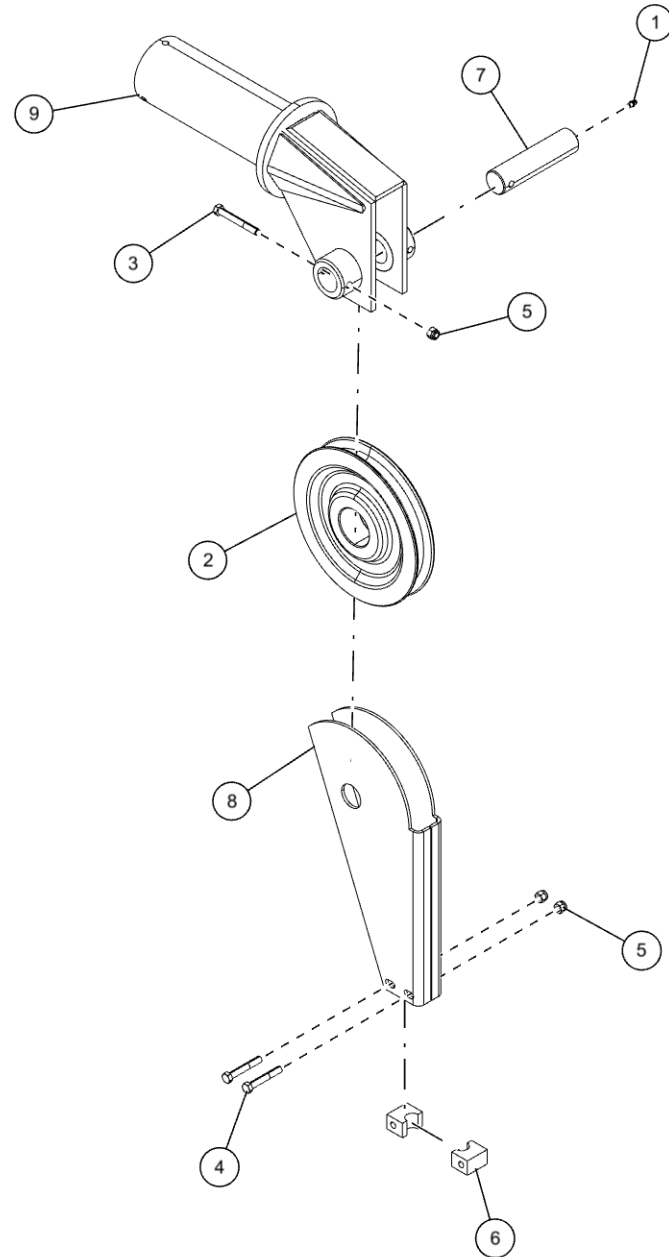

50K DRAG WINCH SWIVEL ASSEMBLY (0906532)

Swivel Components

50K DRAG WINCH SWIVEL ASSEMBLY (0906532) (cont'd)
Swivel Components (cont'd)

ITEM	PART NUMBER	DESCRIPTION	QTY
	0906532	SWIVEL - BOOM ASSEMBLY	
1	0300113	GREASE FITTING, 1/4-28 STR	1
2	0303441	SHEAVE-10" DIA X 1.5 BORE	1
3	0400133	SCREW, 3/8-16X3 HHC GR5	1
4	0400150	SCREW, 3/8-16X2-1/2 HHC GR5	2
5	0400392	NUT, 3/8-16 LOK	3
6	0700801	GUIDE, BTM CABLE	2
7	0716134	SHEAVE SHAFT	1
8	0803313	GUIDE-CABLE WELDMENT	1
9	0804449	BOOM END SWIVEL WLDT-INTEGRATD	1