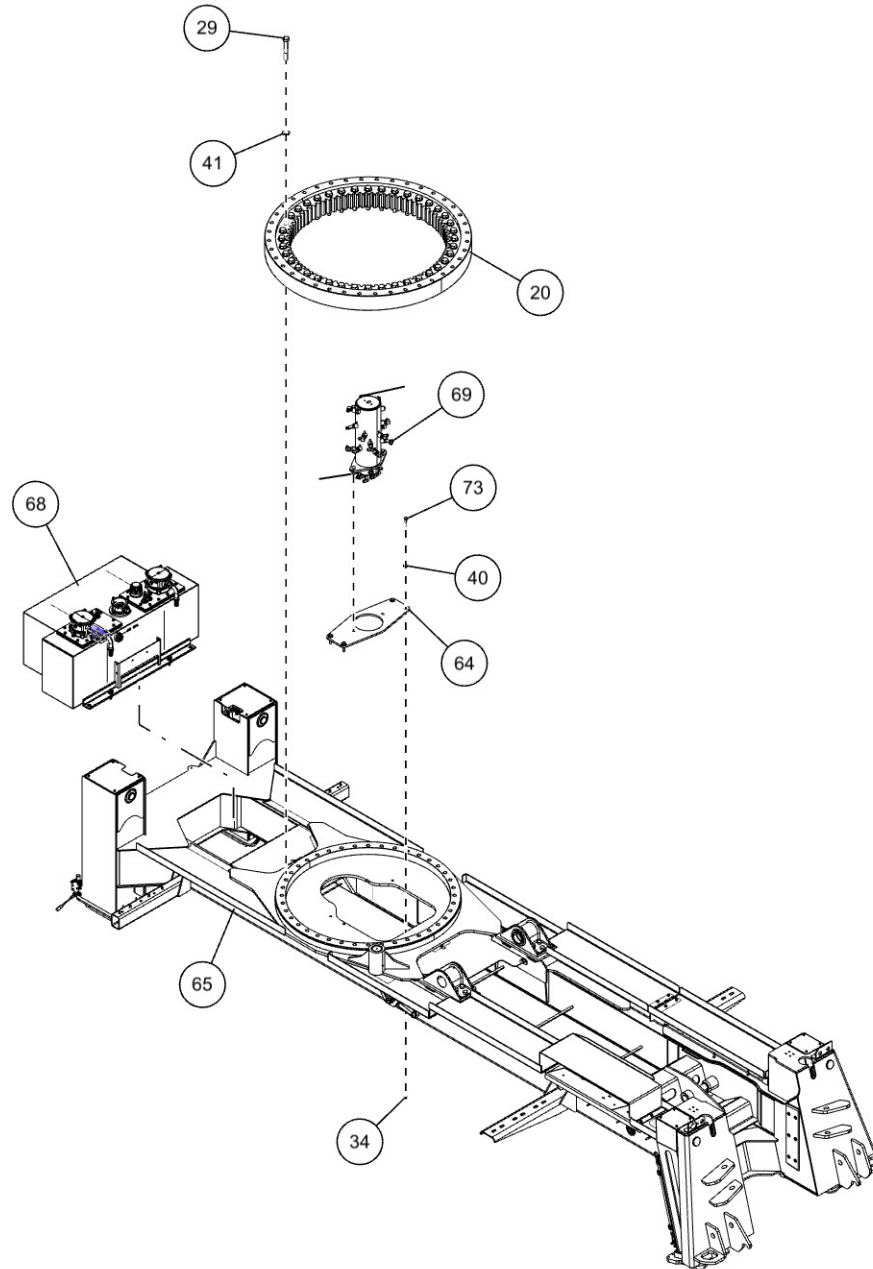

SUBFRAME ASSEMBLY (09001437) (cont'd)

Hydraulic Tank, Rotary, Slew Ring & Mounting Hardware

SUBFRAME ASSEMBLY (09001437) (cont'd)
Hydraulic Tank, Rotary, Slew Ring & Mounting Hardware (cont'd)

ITEM	PART NUMBER	DESCRIPTION	QTY
	09001437	SUBFRAME ASSEMBLY, KNEE BOOM	
1	0300113	GREASE FITTING, 1/4-28 STR	3
2	0300229	FITTING, ELB 8MJ-8MP90	4
3	0300329	SNAP RING, EXTERNAL 2	4
4	0301368	ADAPTER, 16MB-12MJ	1
5	0301470	FITTING, 90ELB 6MJ-8MB90	4
6	03015922	STAUFF CLAMP, 3/8 TWIN	4
7	03016142	TUBE, HYD ASSY SF TO O/R	4
8	0301696	FITTING, ELB 90 DEG 6MJ-6FJX90	3
9	0301781	FITTING, SWV NUT RUN TEE	2
10	0302170	FITTING, SWV 90 DEG BENT	2
11	0302538	BUSHING - U/L	2
12	0302575	FITTING-BULKHEAD RUN TEE	2
13	0302727	FITTING, HYD CONN	3
14	0310397	VALVE, DIVERTER WALVOIL	2
15	0310398	HANDLE, DIVERTER VALVE	2
16	0310432	FITTING - ADAPTER 16MJ-20MB	2
17	0310480	FITTING - BULKHEAD -6 UNION	4
18	0310637	PLUG, HOLE	2
19	0311467	FITT HYD 8FJ-6MJ	1
20	0311747	BEARING ROTATOR	1
21	0312575	BOOM PIVOT BRKT-MACHINED	2
22	0400066	SCREW, 1/4-20X3/4 HHC GR5	8
23	0400070	SCREW, 1/4-20X1 HHC GR5	8
24	0400109	SCREW, 5/16-18X1 HHC GR5	4
25	0400122	SCREW, 3/8-16X1-1/4 HHC GR5	6
26	0400132	SCREW, 3/8-16X1-1/2 HHC GR5	16
27	0400237	SCREW, 1/2-13X4 HHC GR5	2
28	0400286	SCREW, 3/4-10X2-3/4 HHC GR8	12
29	0400338	SCREW, 1-8X6-1/2 HHC GR8	40
30	0400367	NUT, 1/4-20 LOK	6
31	0400379	NUT, 5/16-18 SPR J	8
32	0400392	NUT, 3/8-16 LOK	6
33	0400408	NUT, 1/2-13 LOK	2
34	0400416	NUT, 1/2-13 LOK GR8	4
35	0400431	NUT, 3/4-10 LOK GR8	12
36	0400451	WASHER, 1/4	6
37	0400452	LKWASHER, 1/4	16

ITEM	PART NUMBER	DESCRIPTION	QTY
38	0400480	WASHER, 3/8	6
39	0400491	LKWASHER, 1/2	10
40	0400497	WASHER, 1/2 GR8	6
41	0400522	WASHER, 1-1/16X2X1/8 TH YZ	40
42	0400980	SCREW, 3/8-16X1 FHS	12
43	0402032	SCREW, 5/16-18X1 HHC SS	4
44	0402118	LKWASHER, 5/16 SS	8
45	0402121	LKWASHER, 3/8 SS	16
46	07002416	PIN, U/L LIFT CYLINDER BASE	2
47	07002417	COVER, LEFT CHAIN BOX	1
48	07002418	COVER, RIGHT CAHIN BOX	1
49	07002692	FLOOR SHEET, MID CENTER COVER	1
50	07002693	FLOOR SHEET, LEFT MID DECK	1
51	07002696	FLOOR SHEET, RIGHT MID DECK	1
52	07002697	FLOOR SHEET, LEFT REAR DECK	1
53	07002698	FLOOR SHEET, RIGHT REAR DECK	1
54	07002699	CHANNEL, VALVE COVER	1
55	07008501	PLATE, FRONT HYD COVER	1
56	07030626	PLATE - SPACER	4
57	0714581	PLATE, BOLTING	4
58	0722002	PLATE - REAR O/R COVER	2
59	0722169	PIN - O/R CYLINDER BASE	2
60	0722171	PLATE - OUTRIGGER COVER	2
61	0722173	PLATE - VALVE MOUNTING	2
62	0722381	ANGLE - BULKHEAD	2
63	0724476	PAD - NYLATRON - BBOM GUIDE	2
64	0725476	PLATE HYD SWIVEL MTG	1
65	08001031	SUBFRAME WELDMENT	1
66	0908432	ROTATOR PINLOCK ASSY	1
67	0910575	FRONT O/R VERTICAL INNER ASSY	2
68	0911857	TANK ASSY	1
69	0911877	KIT, SWIVEL PKG HYD ROTARY	1
70	26687634	THRUST WASHER	2
71	9041010	1/4 NC X 2 1/4 HHCS GR8	6
72	9041402	1/2 NC X 1 1/4 HHCS PLT GR8	10
73	9041406	1/2 NC X 2 1/2 HHCS PL GR8	4
74	FC41	FITTING-90DEG BLKHD ELB W/ NUT	8
75	HA293	FITTING-ADPTR SWV RUN	1