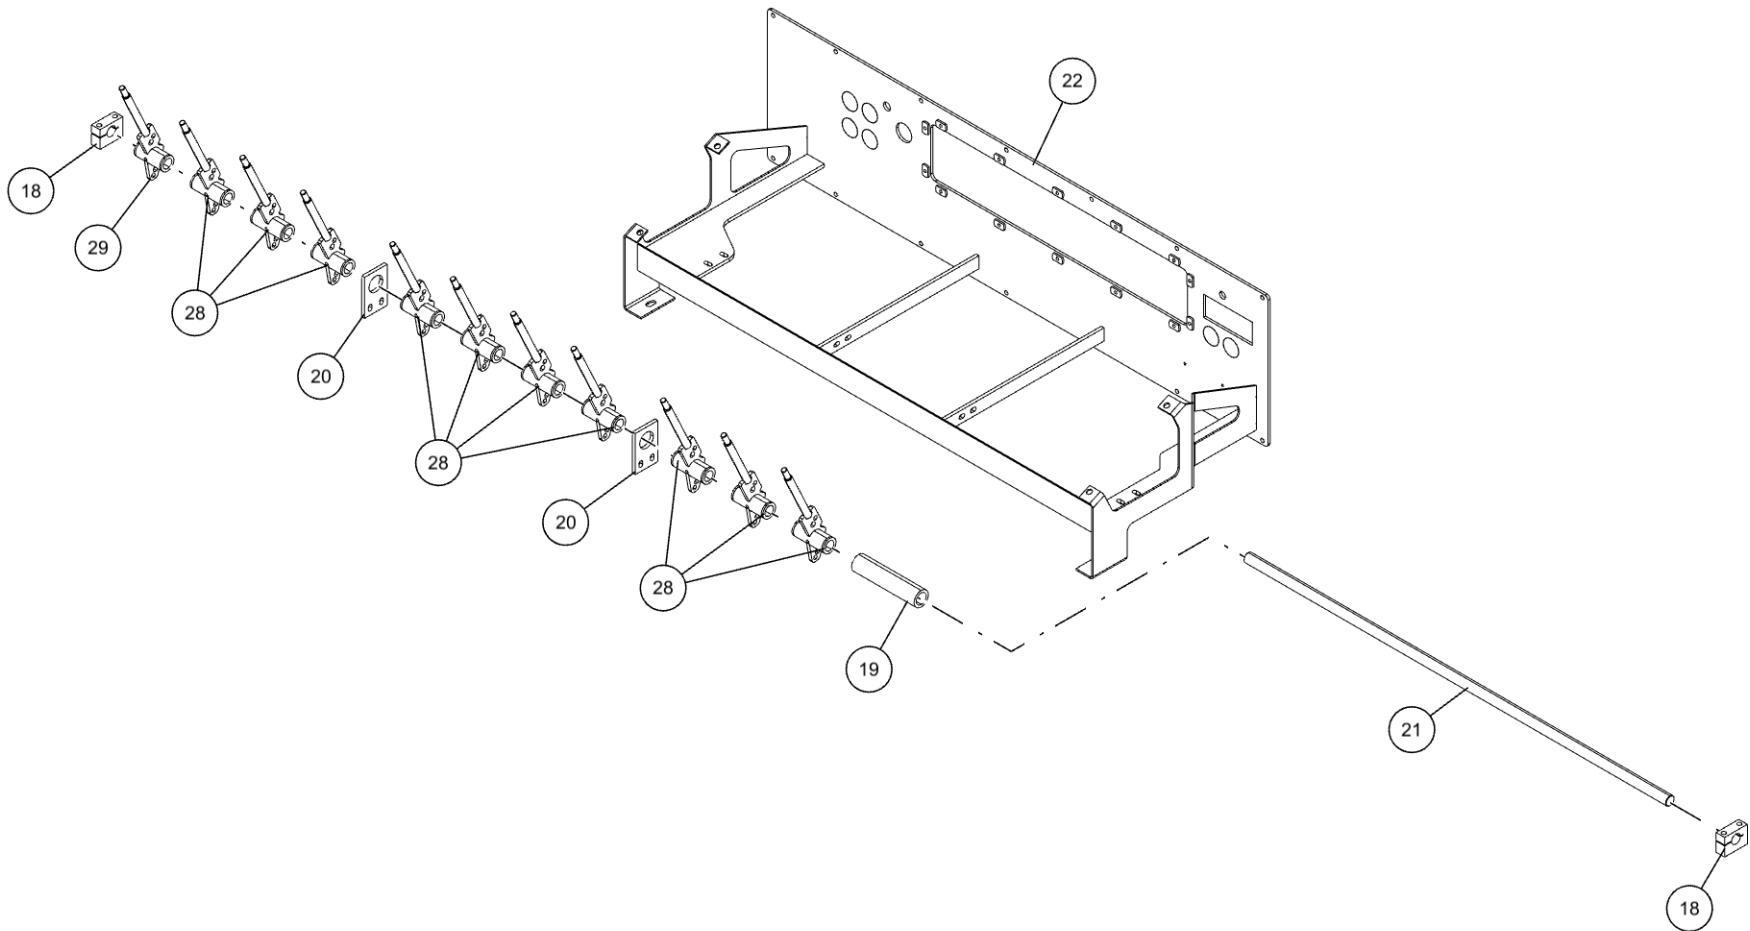

LEFT HAND CONTROL STATION ASSEMBLY (09002247) (cont'd)

Control Handles

LEFT HAND CONTROL STATION ASSEMBLY (09002247) (cont'd)
Control Handles (cont'd)

ITEM	PART NUMBER	DESCRIPTION	QTY
	09002247	CONTROL ASSY, 11 HANDLE WV	
1	0302726	GREASE FITTING, 1/4-28 45	11
2	0310148	BOOT, CONTROL HANDLE	11
3	0400066	SCREW, 1/4-20X3/4 HHC GR5	14
4	0400070	SCREW, 1/4-20X1 HHC GR5	15
5	0400107	SCREW, 5/16-18X2-1/2 HHC GR5	4
6	0400126	SCREW, 3/8-16X1 HHC GR5	2
7	0400365	NUT, 1/4-28 HEX	22
8	0400367	NUT, 1/4-20 LOK	15
9	0400379	NUT, 5/16-18 SPR J	4
10	0400382	NUT, 5/16-18 LOK	4
11	0400392	NUT, 3/8-16 LOK	2
12	0400393	NUT, 3/8-16 JAM	11
13	0400451	WASHER, 1/4	11
14	0400452	LKWASHER, 1/4	14
15	0400463	WASHER, 5/16	4
16	0400480	WASHER, 3/8	4
17	07002691	PLATE, CONTROL ASSEMBLY BACK	1
18	0711235	CLAMP, SHAFT CONTROL BOX	2
19	0717206	TUBE - 1.25 OD SPACER	1
20	0723378	PLATE-PIN SUPPORT	2
21	0724669	PIN CONTROL HANDLE	1
22	08028819	CONTROL FRAME WLDMT KNEE W/A	1
23	0807980	CONTROL ROD WELDMENT	2
24	0807981	CONTROL ROD WELDMENT	2
25	0807982	CONTROL ROD WELDMENT	2
26	0807983	CONTROL ROD WELDMENT	4
27	0807984	CONTROL ROD WELDMENT	1
28	0907441	CONTROL HANDLE ASSY - SHORT	10
29	0911240	CTL HANDLE ASSY-SPL	1
30	FC41	FITTING-90DEG BLKHD ELB W/ NUT	2
31	HD0900	BEARING, ROD END, 1/4-28	22