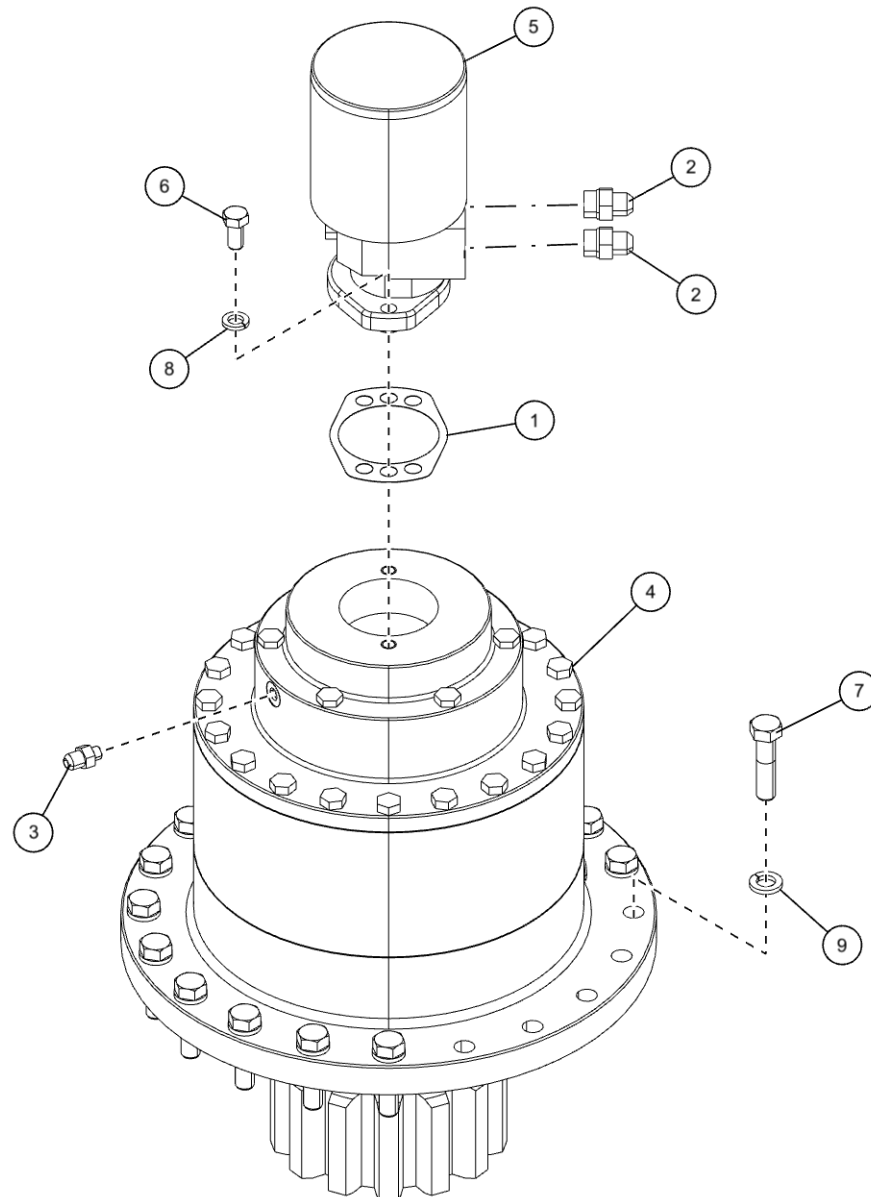

SWING DRIVE WITH INTERNAL BRAKE (0911359)

Swing Drive Components

SWING DRIVE WITH INTERNAL BRAKE (0911359) (cont'd)
Swing Drive Components (cont'd)

ITEM	PART NUMBER	DESCRIPTION	QTY
	0911359	SWING DRIVE W/ INTERNAL BRAKE	
1	03004864	GASKET, INPUT ESKRIDGE/0307651	1
2	0301376	CONNECTOR 8 MJ - 10 MB	2
3	0302695	ADAPTER, 6MJ-4MB	1
4	0311453	250 SWING DRIVE W/INTERNAL BRK	1
5	0311454	MOTOR, HYDRAULIC, PARKER	1
6	0400176	SCREW, 1/2-13X1 HHC GR5	2
7	0400254	SCREW, 5/8-11X2-1/2 HHC GR5	16
8	0400491	LKWASHER, 1/2	2
9	0400508	LKWASHER, 5/8	16