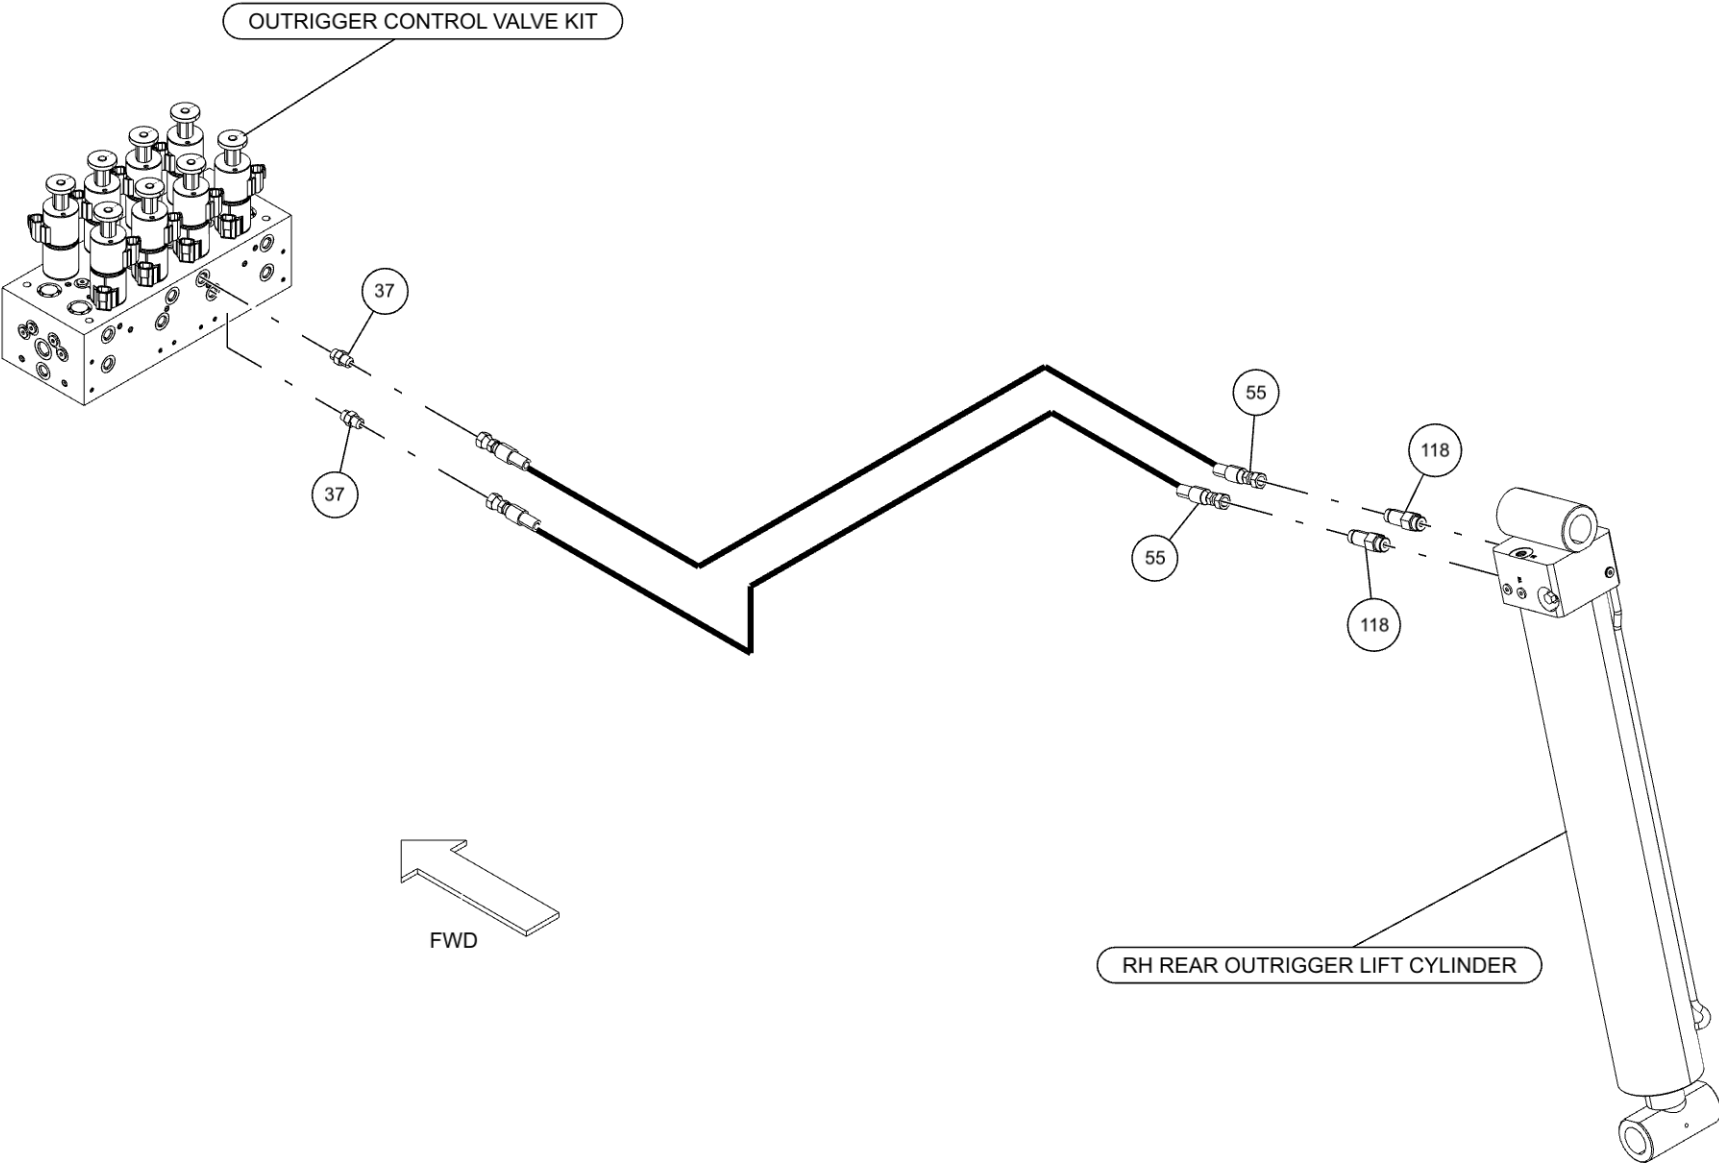

1150KB COACH LOW RIDER (09020592) (cont'd) Right Hand Rear Outrigger Lift Cylinder Hydraulic Hoses

1150KB COACH LOW RIDER (09020592) (cont'd)
Right Hand Rear Outrigger Lift Cylinder Hydraulic Hoses (cont'd)

ITEM	PART NUMBER	DESCRIPTION	QTY
1	09020592	1150KB_COACH_LR_22K_50K_DW	
2	03000012	HOSE HYD, 29" LONG	1
3	0300041	CONNECTOR, 8MJ-8MB	9
4	0300044	ADAPTER, 6MJ-8MB	6
5	0300052	ELBOW, 8MJ-10MB90	5
6	0300113	GREASE FITTING, 1/4-28 STR	7
7	0300229	FITTING, ELB 8MJ-8MP90	1
8	03003419	HOSE, HYD 132" LG	1
9	03003420	HOSE, HYD 60" LG	1
10	03003421	HOSE, HYD 18" LG	3
11	03003424	HOSE, HYD 138"	1
12	03003425	HOSE, HYD 90" LG	4
13	03003426	HOSE, HYD 45" LG	6
14	03003427	HOSE, HYD 192" LG	2
15	0300364	CLAMP-HOSE, 0.875"-2.75" 50"LBS	4
16	0300400	CONNECTOR, 12MJ-12MB	1
17	0300431	CONNECTOR, 16MJ-16MJ	1
18	0300558	HOSE, SUCTION 2"ID 100R4 (C4)	15 ft.
19	0300657	HOSE HYD, 46" LG	4
20	0300659	HOSE HYD, 45"	2
21	0300660	HOSE HYD, 120"	4
22	0300835	KNOB-BOOM (UP-DOWN)	1
23	0300837	KNOB-BOOM (IN-OUT)	1
24	0300865	FITTING, CONNECTOR 8MJ-8MJ	3
25	0300866	HOSE HYD 144" 16M3K W/16-16FJX EE	1
26	0301113	HOSE HYD, 82"	2
27	0301368	ADAPTER, 16MB-12MJ	1
28	0301372	FITTING, ST.CONN. 12FJ-8MJ	1
29	0301376	CONNECTOR 8 MJ - 10 MB	6
30	0301377	FITTING, TEE, 3/8" JIC	1
31	0301388	ELBOW, 8MJ-8MB90	14
32	0301422	FITTING, 6MJ-6MJ SMALL	5
33	0301427	HOSE HYD, 11" 5000 PSI	2
34	0301445	FITTING, EXTENDED	10
35	0301470	FITTING, 90ELB 6MJ-8MB90	13
36	0301471	HOSE, 30" 8FJK-8M3K-8FJX90	5
37	0301473	HOSE HYD, 18" LG	4
38	0301522	ADAPTER, 6MJ-6MB	30
39	0301577	1/4 OD PLASTIC AIRLINE, BLACK	69 ft.
40	03016142	TUBE, HYD ASSY SF TO O/R	4
41	0301619	TEE, 6MJ-6MJ-6MB BRANCH	1
42	0301620	ELBOW, 6MJ-6MB90	4
43	0301637	FITTING, FL - FLANGE	1
44	0301695	HOSE HYD, 91"	2
45	0301696	FITTING, ELB 90 DEG 6MJ-6FJX90	3
46	0301767	FITTING, HOSE BARB 1FJX	2
47	0301781	FITTING, SWV NUT RUN TEE	2
48	0301861	QUICK PIN, LINCH -B7932 PL 7/16	2
49	0301909	RECEPTACLE BOOT	1
50	0301946	FITTING, BLKHD CONNECT	3
51	0301948	HD 7 WAY TRAILER CONNECT	1
52	0301995	FITTING, ADAPTER STR	1
53	0301997	HOSE HYD, 18" 6FJX-6FJX -6M2T	1
54	0301998	HOSE HYD, 24" LG	2
55	0302052	TEE, 8MJ-8FJX-8MJ RUN	1
56	0302056	HOSE HYD, 183"	5
57	0302085	FITTING, 90 DEG ADPTR	3
	0302170	FITTING, SWV 90 DEG BENT	2