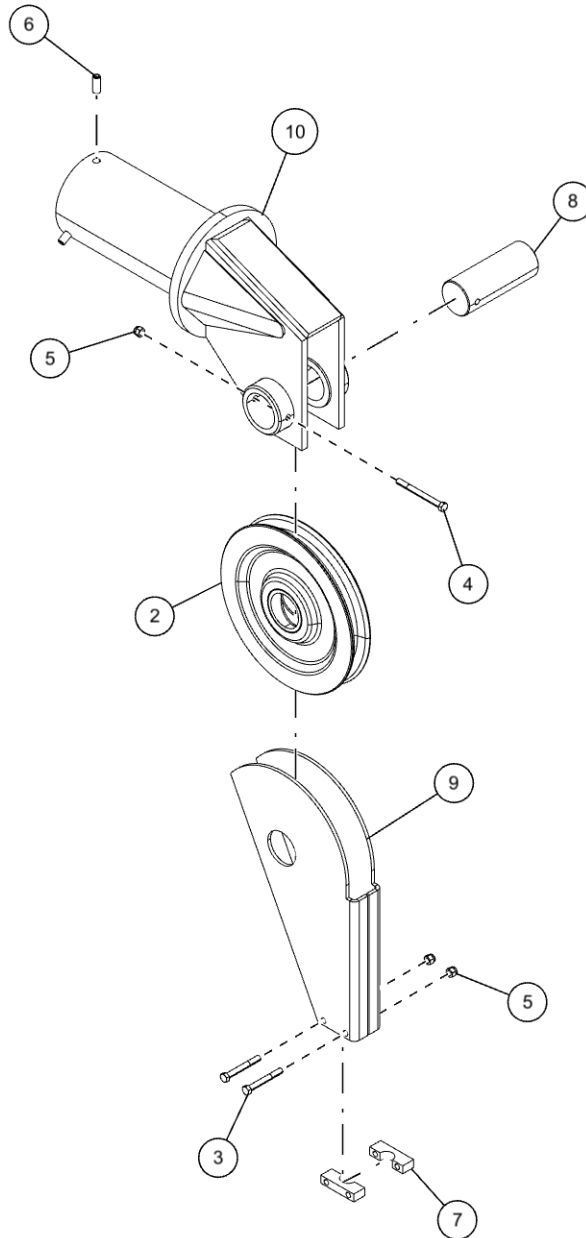

BOOM SWIVEL (0906537)

Boom Swivel Assembly

BOOM SWIVEL (0906537) (cont'd)
Boom Swivel Assembly (cont'd)

ITEM	PART NUMBER	DESCRIPTION	QTY
	0906537	SWIVEL - BOOM ASSEMBLY	
1	0300113	GREASE FITTING, 1/4-28 STR	1
2	0300311	SHEAVE, 12-10-1BB 10	1
3	0400133	SCREW, 3/8-16X3 HHC GR5	2
4	0400140	SCREW, 3/8-16X4 HHC GR5	1
5	0400392	NUT, 3/8-16 LOK	3
6	0400557	PIN, 1/2X1-1/4 SPR	3
7	0700511	GUIDE, BOTTOM CABLE	2
8	0700563	SHAFT, SHEAVE	1
9	0802027	GUIDE-CABLE WELDMENT	1
10	0804451	BOOM END SWIVEL WLDT	1