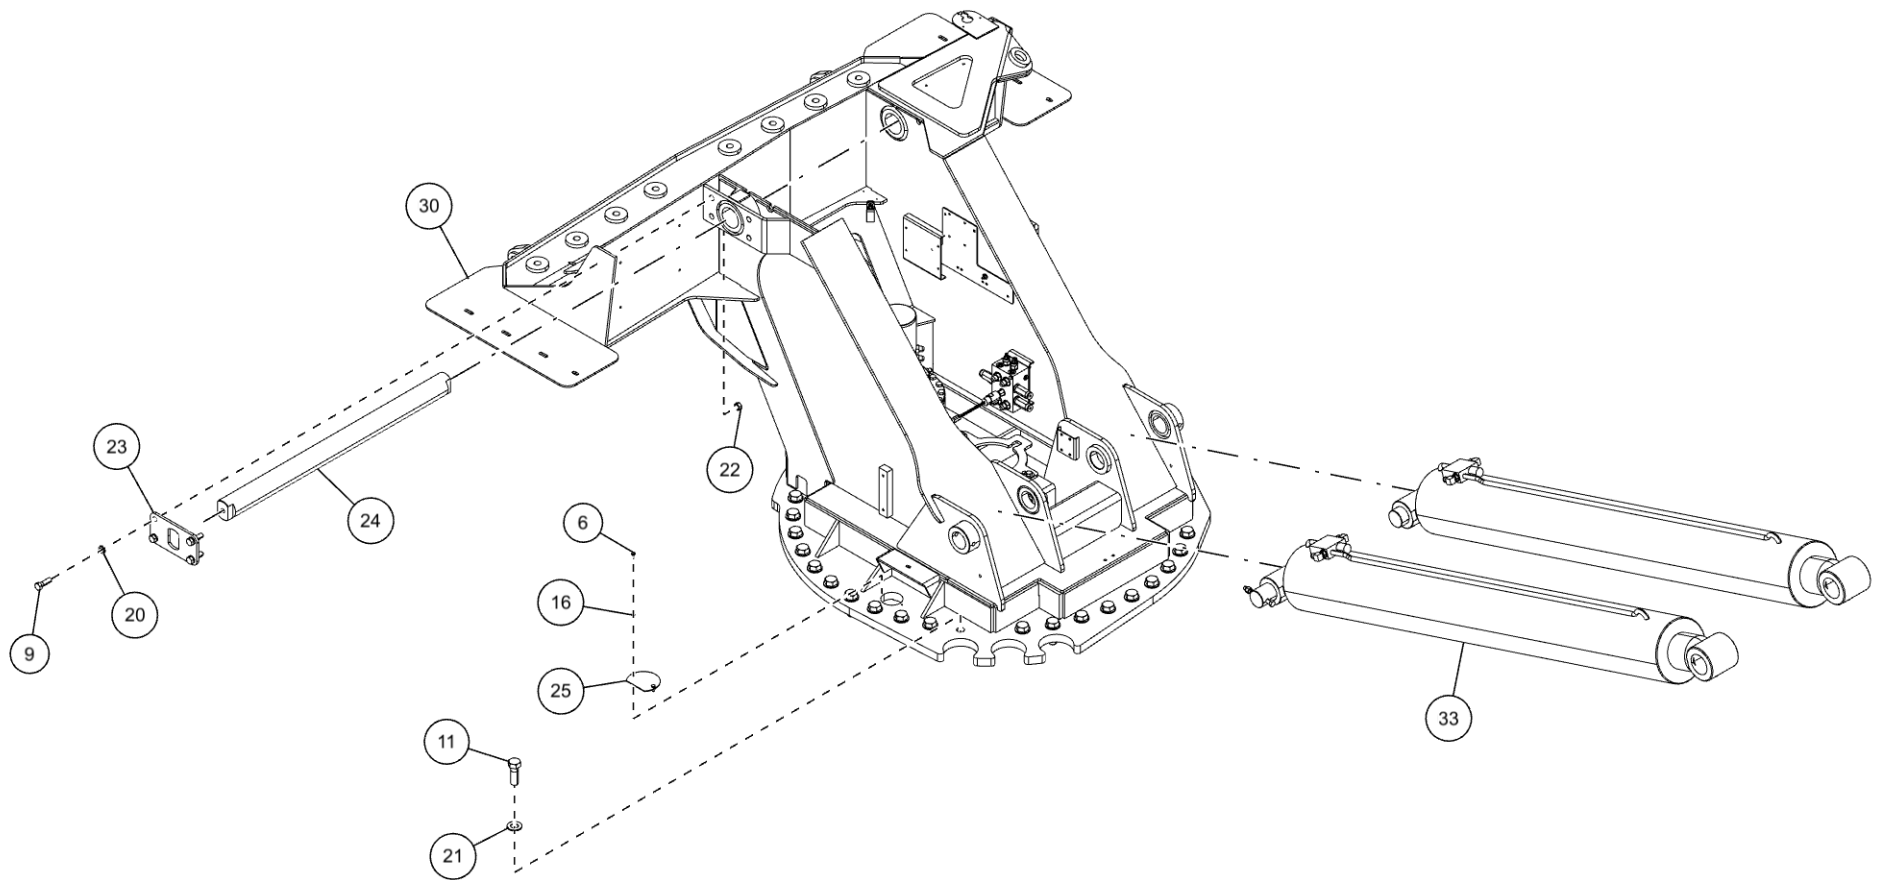

WRECKER FRAME ASSEMBLY (0911548) (cont'd)

Mounting Hardware, Access Cover Plate, Boom Pivot Shaft & Lift Cylinders

WRECKER FRAME ASSEMBLY (0911548) (cont'd)
Mounting Hardware, Access Cover Plate, Boom Pivot Shaft & Lift Cylinders (cont'd)

ITEM	PART NUMBER	DESCRIPTION	QTY
	0911548	WRECKER FRM ASSY 1140 12V	
1	0300188	CLAMP,1-1/2" HOSE	2
2	0301487	CLAMP HOSE 1/2 COVO909	1
3	0302574	FITTING-BULKHEAD RUN TEE	2
4	0310318	SWITCH - PRESSURE	1
5	0310634	FITTING 6MB-4FP	1
6	0400066	SCREW, 1/4-20X3/4 HHC GR5	4
7	0400126	SCREW, 3/8-16X1 HHC GR5	8
8	0400188	SCREW, 1/2-13X2 HHC GR5	4
9	0400274	SCREW, 5/8-11X2 HHC GR8	8
10	0400318	SCREW, 1-8X3 SHC	4
11	0400336	SCREW, 1-8X3 HHC GR8	31
12	0400367	NUT, 1/4-20 LOK	2
13	0400392	NUT, 3/8-16 LOK	2
14	0400408	NUT, 1/2-13 LOK	4
15	0400451	WASHER, 1/4	2
16	0400452	LKWASHER, 1/4	4
17	0400480	WASHER, 3/8	10
18	0400482	LKWASHER, 3/8	8
19	0400492	USS FLAT WASHER, 1/2	8
20	0400508	LKWASHER, 5/8	8
21	0400522	WASHER, 1-1/16X2X1/8 TH YZ	35
22	04011911	5/8-11 HEX WELD NUT	8
23	07032703	KEEPER PLATE - BOOM PIVOT	2
24	07032784	PIN - BOOM PIVOT 1075	1
25	0719162	PLATE, ACCESS COVER	2
26	0726417	PLATE-SWIVEL LOCK	1
27	0726421	OMNEX PANEL	1
28	0726422	ANGLE, SWIVEL LOCK	1
29	0726423	LONG ANGLE, SWIVEL LOCK	1
30	0810223	WRECKER FRM WLD 1150	1
31	0907994	SWING VALVE KIT (1060S)	1
32	0911359	SWING DRIVE W/ INTERNAL BRAKE	1
33	0911549	LIFT CYL ASSY 1150	1
34	0911552	AIR VALVE PLATE ASSY 1150 12V	1