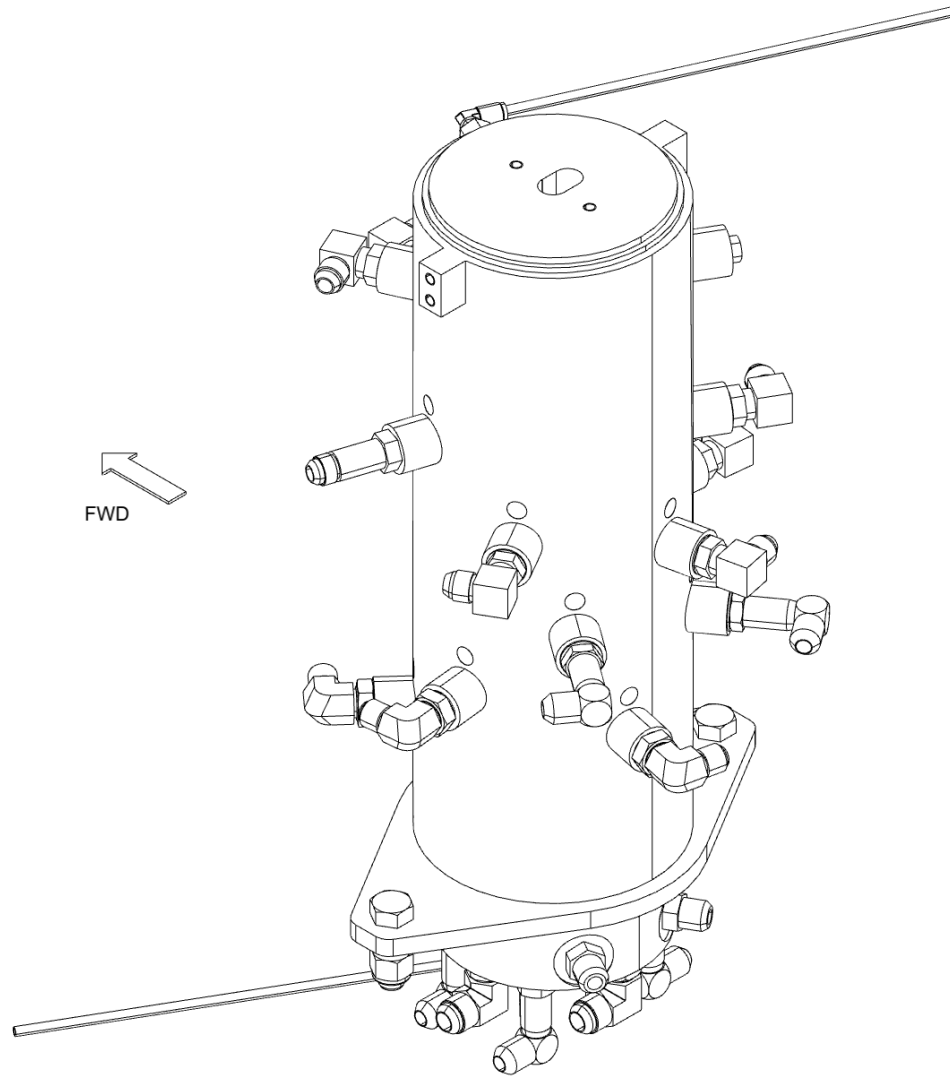

HYDRAULIC ROTARY SWIVEL KIT (0911877)

Swivel Kit

HYDRAULIC ROTARY SWIVEL KIT (0911877) (cont'd)
Swivel Kit (cont'd)

| ITEM | PART NUMBER | DESCRIPTION | QTY |
|------|-------------|-------------------------------|-----|
| | 0911877 | KIT, SWIVEL PKG HYD ROTARY | |
| 1 | 0300041 | CONNECTOR, 8MJ-8MB | 4 |
| 2 | 0300052 | ELBOW, 8MJ-10MB90 | 4 |
| 3 | 0301388 | ELBOW, 8MJ-8MB90 | 6 |
| 4 | 0301445 | FITTING, EXTENDED | 4 |
| 5 | 0301577 | 1/4 OD PLASTIC AIRLINE, BLACK | 18 |
| 6 | 0302508 | ELBOW, 8MJ-8MB90LL | 6 |
| 7 | 0302695 | ADAPTER, 6MJ-4MB | 1 |
| 8 | 0303886 | 4 MB-PLUG | 1 |
| 9 | 0310083 | SWIVEL, HYDRAULIC | 1 |
| 10 | 0310132 | FITTING, HYD 4MB-4FP | 2 |
| 11 | 0311575 | 1/4x1/4 PTC SWIVEL MALE ELBOW | 2 |
| 12 | 0400260 | SCREW, 5/8-11X2 HHC GR5 | 2 |
| 13 | 0400421 | NUT, 5/8-11 LOK | 2 |
| 14 | GX263 | FITTING, ELB 10MJ-10MB90 | 4 |