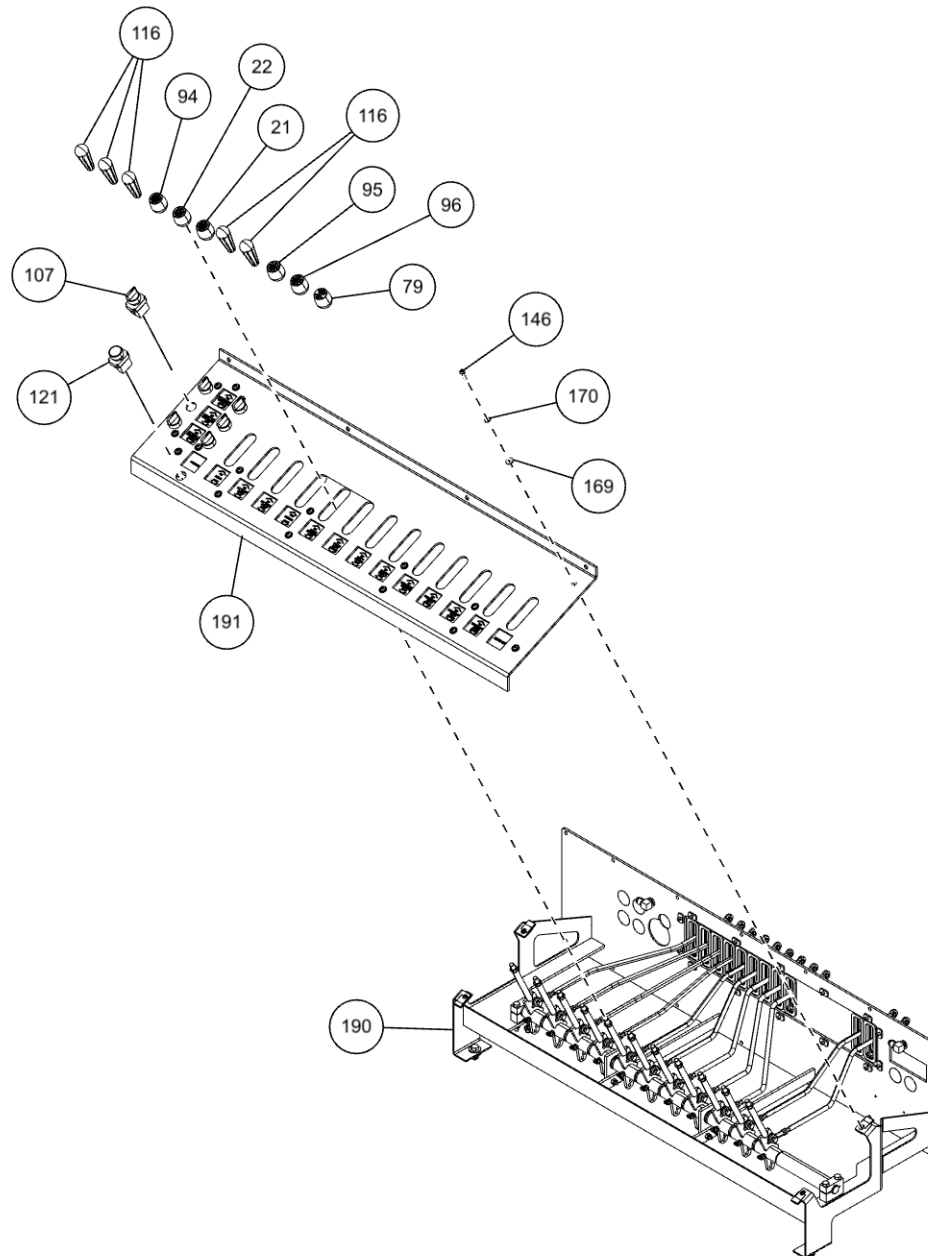

1150KB COACH LOW RIDER (09020592) (cont'd)
Left Hand Lower Illuminated Panel

1150KB COACH LOW RIDER (09020592) (cont'd)
Left Hand Lower Illuminated Panel (cont'd)

ITEM	PART NUMBER	DESCRIPTION	QTY
	09020592	1150KB_COACH_LR_22K_50K_DW	
1	03000012	HOSE HYD, 29" LONG	1
2	0300041	CONNECTOR, 8MJ-8MB	9
3	0300044	ADAPTER, 6MJ-8MB	6
4	0300052	ELBOW, 8MJ-10MB90	5
5	0300113	GREASE FITTING, 1/4-28 STR	7
6	0300229	FITTING, ELB 8MJ-8MP90	1
7	03003419	HOSE, HYD 132" LG	1
8	03003420	HOSE, HYD 60" LG	1
9	03003421	HOSE, HYD 18" LG	3
10	03003424	HOSE, HYD 138"	1
11	03003425	HOSE, HYD 90" LG	4
12	03003426	HOSE, HYD 45" LG	6
13	03003427	HOSE, HYD 192" LG	2
14	0300364	CLAMP-HOSE, 0.875"-2.75" 50"LBS	4
15	0300400	CONNECTOR, 12MJ-12MB	1
16	0300431	CONNECTOR, 16MJ-16MJ	1
17	0300558	HOSE, SUCTION 2"ID 100R4 (C4)	15 ft.
18	0300657	HOSE HYD, 46" LG	4
19	0300659	HOSE HYD, 45"	2
20	0300660	HOSE HYD, 120"	4
21	0300835	KNOB-BOOM (UP-DOWN)	1
22	0300837	KNOB-BOOM (IN-OUT)	1
23	0300865	FITTING, CONNECTOR 8MJ-8MJ	3
24	03008669	HOSE HYD 144" 16M3K W/16-16FJX EE	1
25	0301113	HOSE HYD, 82"	2
26	0301368	ADAPTER, 16MB-12MJ	1
27	0301372	FITTING, ST.CONN. 12FJ-8MJ	1
28	0301376	CONNECTOR 8 MJ - 10 MB	6
29	0301377	FITTING, TEE, 3/8" JIC	1
30	0301388	ELBOW, 8MJ-8MB90	14
31	0301422	FITTING, 6MJ-6MJ SMALL	5
32	0301427	HOSE HYD, 11" 5000 PSI	2
33	0301445	FITTING, EXTENDED	10
34	0301470	FITTING, 90ELB 6MJ-8MB90	13
35	0301471	HOSE, 30" 8FJK-8M3K-8FJX90	5
36	0301473	HOSE HYD, 18" LG	4
37	0301522	ADAPTER, 6MJ-6MB	30
38	0301577	1/4 OD PLASTIC AIRLINE, BLACK	69 ft.
39	03016142	TUBE, HYD ASSY SF TO O/R	4
40	0301619	TEE, 6MJ-6MJ-6MB BRANCH	1
41	0301620	ELBOW, 6MJ-6MB90	4
42	0301637	FITTING, FL - FLANGE	1
43	0301695	HOSE HYD, 91"	2
44	0301696	FITTING, ELB 90 DEG 6MJ-6FJX90	3
45	0301767	FITTING, HOSE BARB 1FJX	2
46	0301781	FITTING, SWV NUT RUN TEE	2
47	0301861	QUICK PIN, LINCH -B7932 PL 7/16	2
48	0301909	RECEPTACLE BOOT	1
49	0301946	FITTING, BLKHD CONNECT	3
50	0301948	HD 7 WAY TRAILER CONNECT	1
51	0301995	FITTING, ADAPTER STR	1
52	0301997	HOSE HYD, 18" 6FJX-6FJX -6M2T	1
53	0301998	HOSE HYD, 24" LG	2
54	0302052	TEE, 8MJ-8FJX-8MJ RUN	1
55	0302056	HOSE HYD, 183"	5
56	0302085	FITTING, 90 DEG ADPTR	3
57	0302170	FITTING, SWV 90 DEG BENT	2