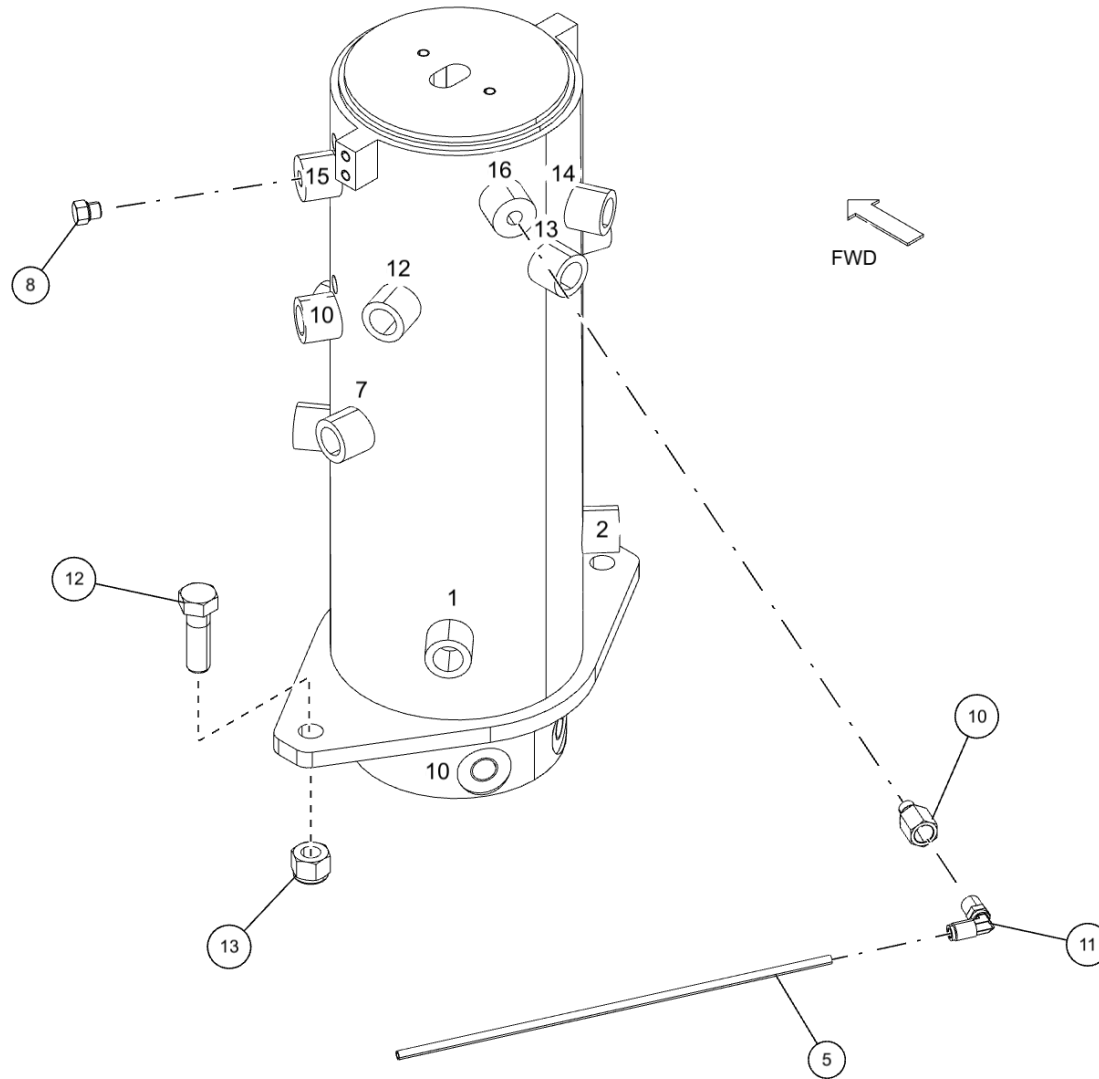

HYDRAULIC ROTARY SWIVEL KIT (0911877) (cont'd)

Drain Port 15, Air Port 16 & Mounting Hardware

HYDRAULIC ROTARY SWIVEL KIT (0911877) (cont'd)
Drain Port 15, Air Port 16 & Mounting Hardware (cont'd)

| ITEM | PART NUMBER | DESCRIPTION | QTY |
|------|-------------|-------------------------------|-----|
| | 0911877 | KIT, SWIVEL PKG HYD ROTARY | |
| 1 | 0300041 | CONNECTOR, 8MJ-8MB | 4 |
| 2 | 0300052 | ELBOW, 8MJ-10MB90 | 4 |
| 3 | 0301388 | ELBOW, 8MJ-8MB90 | 6 |
| 4 | 0301445 | FITTING, EXTENDED | 4 |
| 5 | 0301577 | 1/4 OD PLASTIC AIRLINE, BLACK | 18 |
| 6 | 0302508 | ELBOW, 8MJ-8MB90LL | 6 |
| 7 | 0302695 | ADAPTER, 6MJ-4MB | 1 |
| 8 | 0303886 | 4 MB-PLUG | 1 |
| 9 | 0310083 | SWIVEL, HYDRAULIC | 1 |
| 10 | 0310132 | FITTING, HYD 4MB-4FP | 2 |
| 11 | 0311575 | 1/4x1/4 PTC SWIVEL MALE ELBOW | 2 |
| 12 | 0400260 | SCREW, 5/8-11X2 HHC GR5 | 2 |
| 13 | 0400421 | NUT, 5/8-11 LOK | 2 |
| 14 | GX263 | FITTING, ELB 10MJ-10MB90 | 4 |