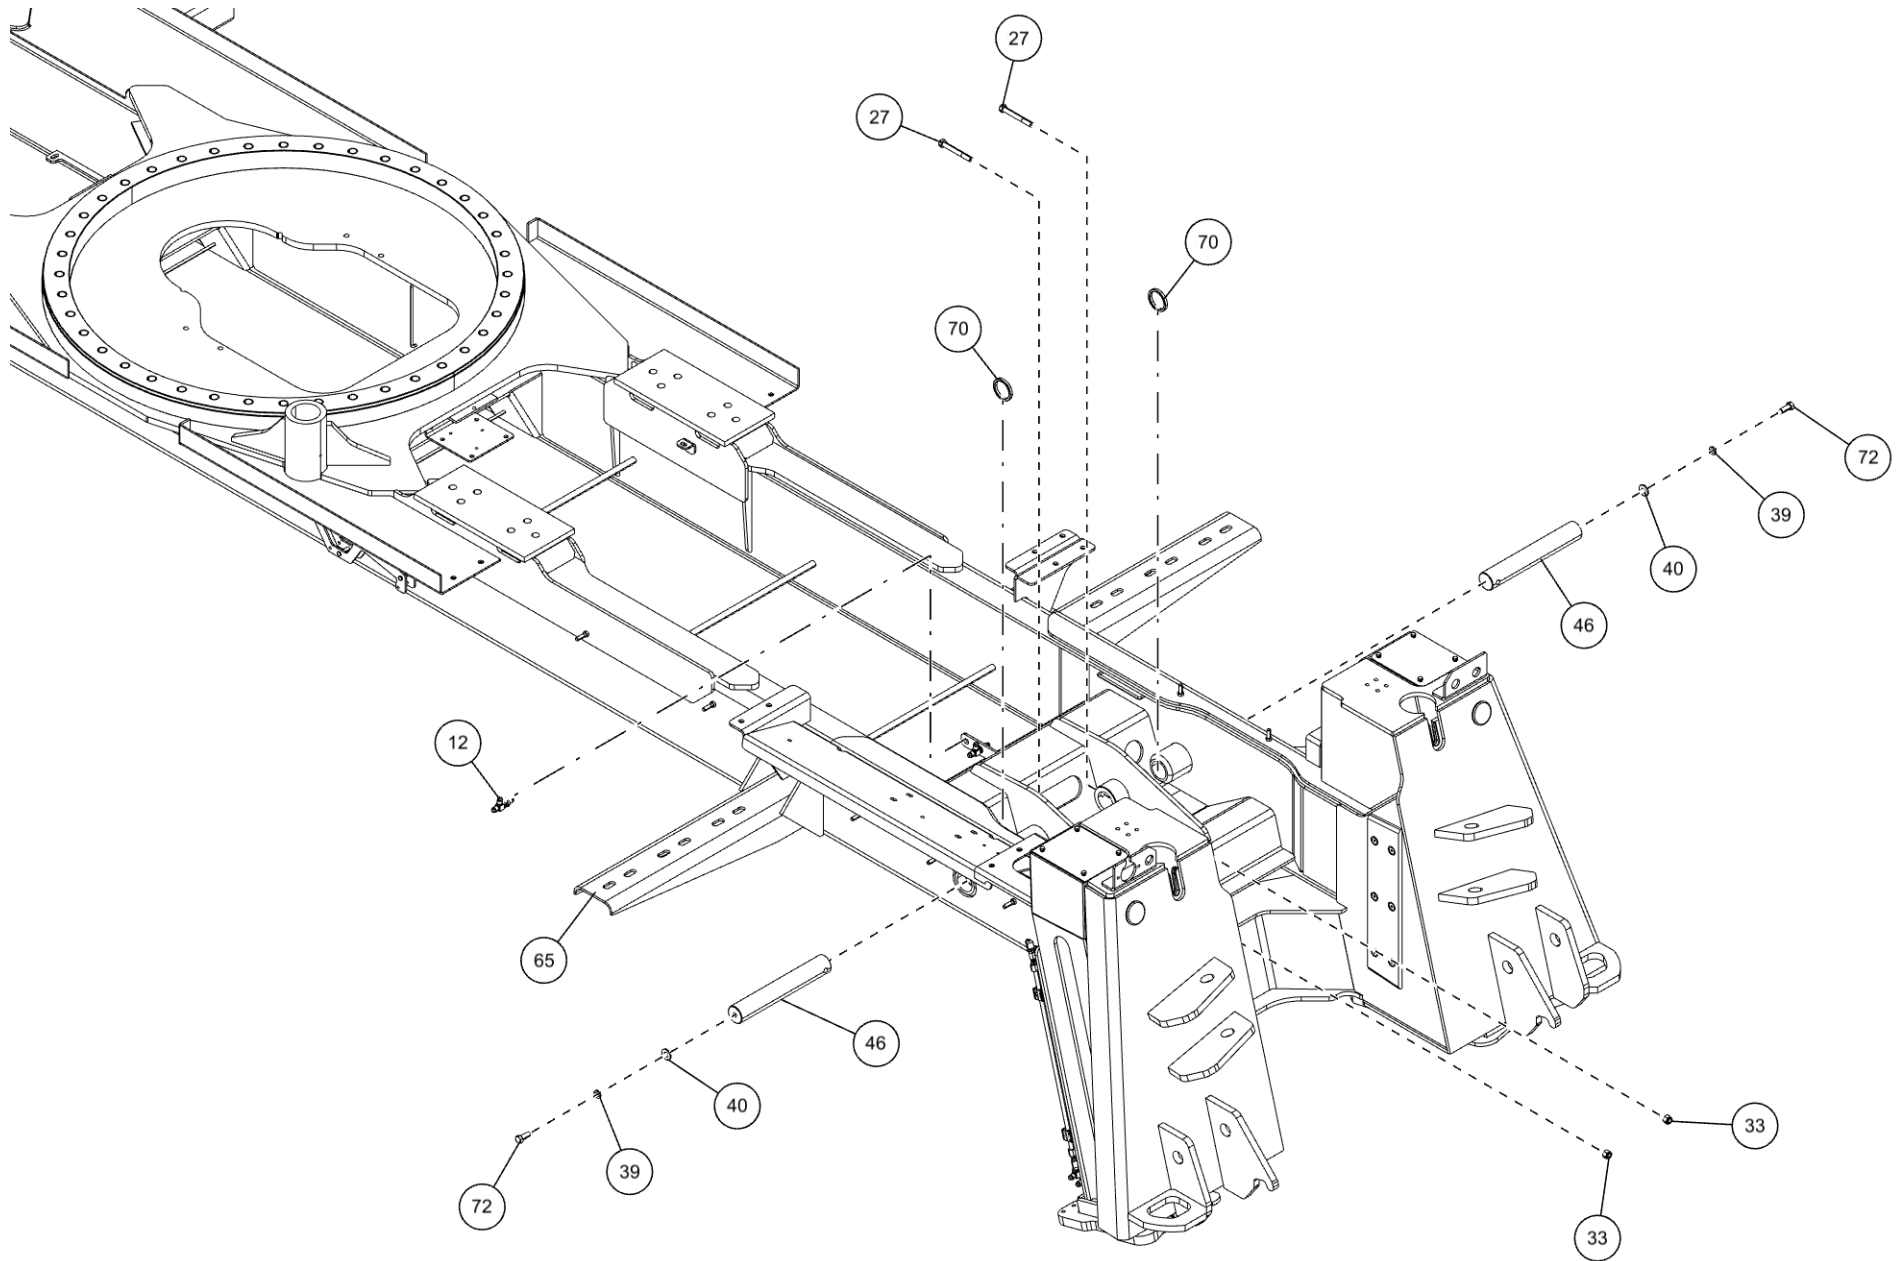

SUBFRAME ASSEMBLY (09001437) (cont'd)

Run Tee Bulkhead Hydraulic Fittings & Underlift Cylinder Pins

SUBFRAME ASSEMBLY (09001437) (cont'd)
Run Tee Bulkhead Hydraulic Fittings & Underlift Cylinder Pins (cont'd)

ITEM	PART NUMBER	DESCRIPTION	QTY
	09001437	SUBFRAME ASSEMBLY, KNEE BOOM	
1	0300113	GREASE FITTING, 1/4-28 STR	3
2	0300229	FITTING, ELB 8MJ-8MP90	4
3	0300329	SNAP RING, EXTERNAL 2	4
4	0301368	ADAPTER, 16MB-12MJ	1
5	0301470	FITTING, 90ELB 6MJ-8MB90	4
6	03015922	STAUFF CLAMP, 3/8 TWIN	4
7	03016142	TUBE, HYD ASSY SF TO O/R	4
8	0301696	FITTING, ELB 90 DEG 6MJ-6FJX90	3
9	0301781	FITTING, SWV NUT RUN TEE	2
10	0302170	FITTING, SWV 90 DEG BENT	2
11	0302538	BUSHING - U/L	2
12	0302575	FITTING-BULKHEAD RUN TEE	2
13	0302727	FITTING, HYD CONN	3
14	0310397	VALVE, DIVERTER WALVOIL	2
15	0310398	HANDLE, DIVERTER VALVE	2
16	0310432	FITTING - ADAPTER 16MJ-20MB	2
17	0310480	FITTING - BULKHEAD -6 UNION	4
18	0310637	PLUG, HOLE	2
19	0311467	FITT HYD 8FJ-6MJ	1
20	0311747	BEARING ROTATOR	1
21	0312575	BOOM PIVOT BRKT-MACHINED	2
22	0400066	SCREW, 1/4-20X3/4 HHC GR5	8
23	0400070	SCREW, 1/4-20X1 HHC GR5	8
24	0400109	SCREW, 5/16-18X1 HHC GR5	4
25	0400122	SCREW, 3/8-16X1-1/4 HHC GR5	6
26	0400132	SCREW, 3/8-16X1-1/2 HHC GR5	16
27	0400237	SCREW, 1/2-13X4 HHC GR5	2
28	0400286	SCREW, 3/4-10X2-3/4 HHC GR8	12
29	0400338	SCREW, 1-8X6-1/2 HHC GR8	40
30	0400367	NUT, 1/4-20 LOK	6
31	0400379	NUT, 5/16-18 SPR J	8
32	0400392	NUT, 3/8-16 LOK	6
33	0400408	NUT, 1/2-13 LOK	2
34	0400416	NUT, 1/2-13 LOK GR8	4
35	0400431	NUT, 3/4-10 LOK GR8	12
36	0400451	WASHER, 1/4	6
37	0400452	LKWASHER, 1/4	16

ITEM	PART NUMBER	DESCRIPTION	QTY
38	0400480	WASHER, 3/8	6
39	0400491	LKWASHER, 1/2	10
40	0400497	WASHER, 1/2 GR8	6
41	0400522	WASHER, 1-1/16X2X1/8 TH YZ	40
42	0400980	SCREW, 3/8-16X1 FHS	12
43	0402032	SCREW, 5/16-18X1 HHC SS	4
44	0402118	LKWASHER, 5/16 SS	8
45	0402121	LKWASHER, 3/8 SS	16
46	07002416	PIN, U/L LIFT CYLINDER BASE	2
47	07002417	COVER, LEFT CHAIN BOX	1
48	07002418	COVER, RIGHT CAHIN BOX	1
49	07002692	FLOOR SHEET, MID CENTER COVER	1
50	07002693	FLOOR SHEET, LEFT MID DECK	1
51	07002696	FLOOR SHEET, RIGHT MID DECK	1
52	07002697	FLOOR SHEET, LEFT REAR DECK	1
53	07002698	FLOOR SHEET, RIGHT REAR DECK	1
54	07002699	CHANNEL, VALVE COVER	1
55	07008501	PLATE, FRONT HYD COVER	1
56	07030626	PLATE - SPACER	4
57	0714581	PLATE, BOLTING	4
58	0722002	PLATE - REAR O/R COVER	2
59	0722169	PIN - O/R CYLINDER BASE	2
60	0722171	PLATE - OUTRIGGER COVER	2
61	0722173	PLATE - VALVE MOUNTING	2
62	0722381	ANGLE - BULKHEAD	2
63	0724476	PAD - NYLATRON - BBOM GUIDE	2
64	0725476	PLATE HYD SWIVEL MTG	1
65	08001031	SUBFRAME WELDMENT	1
66	0908432	ROTATOR PINLOCK ASSY	1
67	0910575	FRONT O/R VERTICAL INNER ASSY	2
68	0911857	TANK ASSY	1
69	0911877	KIT, SWIVEL PKG HYD ROTARY	1
70	26687634	THRUST WASHER	2
71	9041010	1/4 NC X 2 1/4 HHCS GR8	6
72	9041402	1/2 NC X 1 1/4 HHCS PLT GR8	10
73	9041406	1/2 NC X 2 1/2 HHCS PL GR8	4
74	FC41	FITTING-90DEG BLKHD ELB W/ NUT	8
75	HA293	FITTING-ADPTR SWV RUN	1