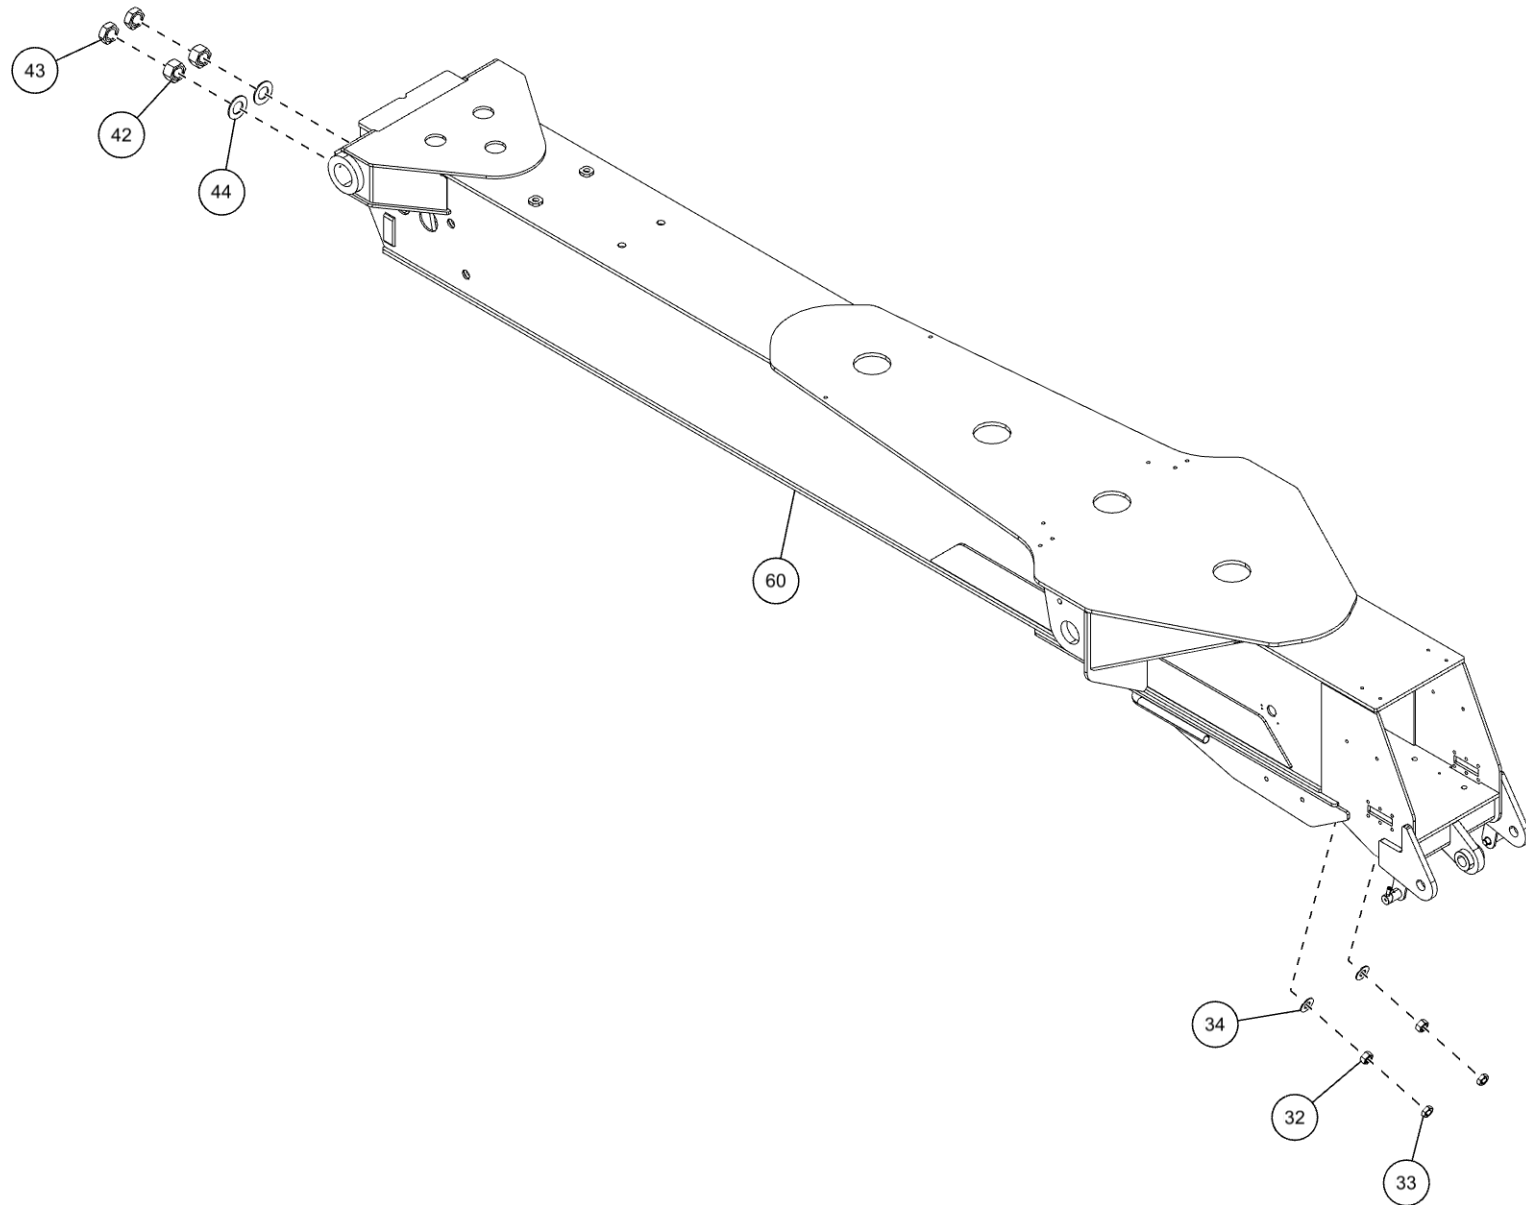

RECOVERY BOOM ASSEMBLY (0911449) (cont'd)

Extend/Retract Cable Hardware

RECOVERY BOOM ASSEMBLY (0911449) (cont'd)
Extend/Retract Cable Hardware (cont'd)

ITEM	PART NUMBER	DESCRIPTION	QTY
	0911449	1150 BOOM ASSY	
1	0300110	SNAP RING, 1" 5100-100	2
2	0300113	GREASE FITTING, 1/4-28 STR	14
3	0301397	GREASE FITTING, 1/4-28 90	2
4	03015082	SLIDE PAD UPR WILDWOOD	4
5	0301895	GREASE FITTING, 1/8 STR PTF	6
6	0301923	SLIDE PAD-BOOM-BOTTOM	2
7	0301924	SLIDE PAD-BOOM-SIDE	4
8	0303892	SLIDE PAD-BOOM-SIDE	8
9	0305023	SNAP RING 5100-0225PP	2
10	0306825	SLIDE PAD - 3/4 x 1 x 4	4
11	0307234	PAD - SLIDE	2
12	0311665_1150	0311665_1150.ASM	2
13	0400066	SCREW, 1/4-20X3/4 HHC GR5	4
14	0400121	SCREW, 3/8-16X3/4 HHC GR5	12
15	0400122	SCREW, 3/8-16X1-1/4 HHC GR5	4
16	0400126	SCREW, 3/8-16X1 HHC GR5	8
17	0400132	SCREW, 3/8-16X1-1/2 HHC GR5	4
18	0400133	SCREW, 3/8-16X3 HHC GR5	2
19	0400141	SCREW, 3/8-16X7/8 HHC GR5	8
20	0400157	SCREW, 3/8-16X1-3/4 HHC GR5	1
21	0400177	SCREW, 1/2-13X1-1/4 HHC GR5	4
22	0400186	SCREW, 1/2-13X3-1/2 HHC GR5	2
23	0400248	SCREW, 5/8-11X1 HHC GR8	4
24	0400262	SCREW, 5/8-11X2-1/2 HHC GR8	2
25	0400349	SCREW, 3/8-16X3/4 FHS BO	18
26	0400392	NUT, 3/8-16 LOK	6
27	0400398	NUT, 3/8-16 LOK JAM	1
28	0400408	NUT, 1/2-13 LOK	6
29	0400426	NUT, 5/8-11 LOK GR8	2
30	0400451	WASHER, 1/4	4
31	0400452	LKWASHER, 1/4	4
32	0400471	NUT, 7/8-14 HEX GR8	2
33	0400472	NUT, 7/8-14 JAM GR8	2
34	0400473	WASHER, 7/8 PL GR8	2
35	0400482	LKWASHER, 3/8	32
36	0400483	LKWASHER, 3/8 CET	4
37	0400491	LKWASHER, 1/2	24
38	0400501	WASHER, 1-1/4 SAE PL	6
39	0400503	WASHER, 5/8 GR8	2
40	0400508	LKWASHER, 5/8	8
41	0400564	PIN, 3/8X1-3/4 SPR	6
42	0400930	NUT, 1-1/2X12 HEX GR8	2
43	0400931	NUT, 1-1/2X12 HEX JAM GR8	2
44	0400935	WASHER, 1-1/12 SAE	2
45	0703734	SHIM, SIDE PLATE OUTER BOOM	18

ITEM	PART NUMBER	DESCRIPTION	QTY
46	0703740	SHAFT, EXTEND CYL	1
47	0706042	WING, CABLE LONG 1040&1040B	3
48	0706043	WING, CABLE MED 1040&1040B	1
49	0710638	PIN, D-RING	2
50	0717262	SHIM - SLIDE PAD	12
51	0718466	PLATE - SLIDE PAD SUPPORT	4
52	0719585	D-RING, TOWING	6
53	0725173	PIN DRING	1
54	0725176	SPACER TOP	4
55	0725177	PIN RETRACT CABLE	2
56	0726100	PLATE	2
57	0806752	SHAFT-RETRACT SHEAVE WELD'T	4
58	0806922	LIFT CYL PIVOT ROD END WLDT	2
59	0807844	CABLE TIEBACK WELDMENT	2
60	0810167	OUTER BOOM WLDT 1150	1
61	0810168	SECOND STAGE BOOM WLDT 1150	1
62	0810169	THIRD STAGE BOOM WLDT 1150	1
63	0906537	SWIVEL - BOOM ASSEMBLY	2
64	0908118	SHEAVE ASSY 5" DIA	4
65	0910707	SIDE D-RING PARTS 1060S/1075S	2
66	0911450	EXTEND SYSTEM	1
67	9041402	1/2 NC X 1 1/4 HHCS PLT GR8	24
68	9043950	5/8 NC X 1 1/2 HHCS PL GR 8	4
69	9048800	5/8 WELDLESS CHAIN LINK	2
70	945030007	CABLE TIE BACK SPRING-1	2
71	GA0215	PIN-"D" RING	1