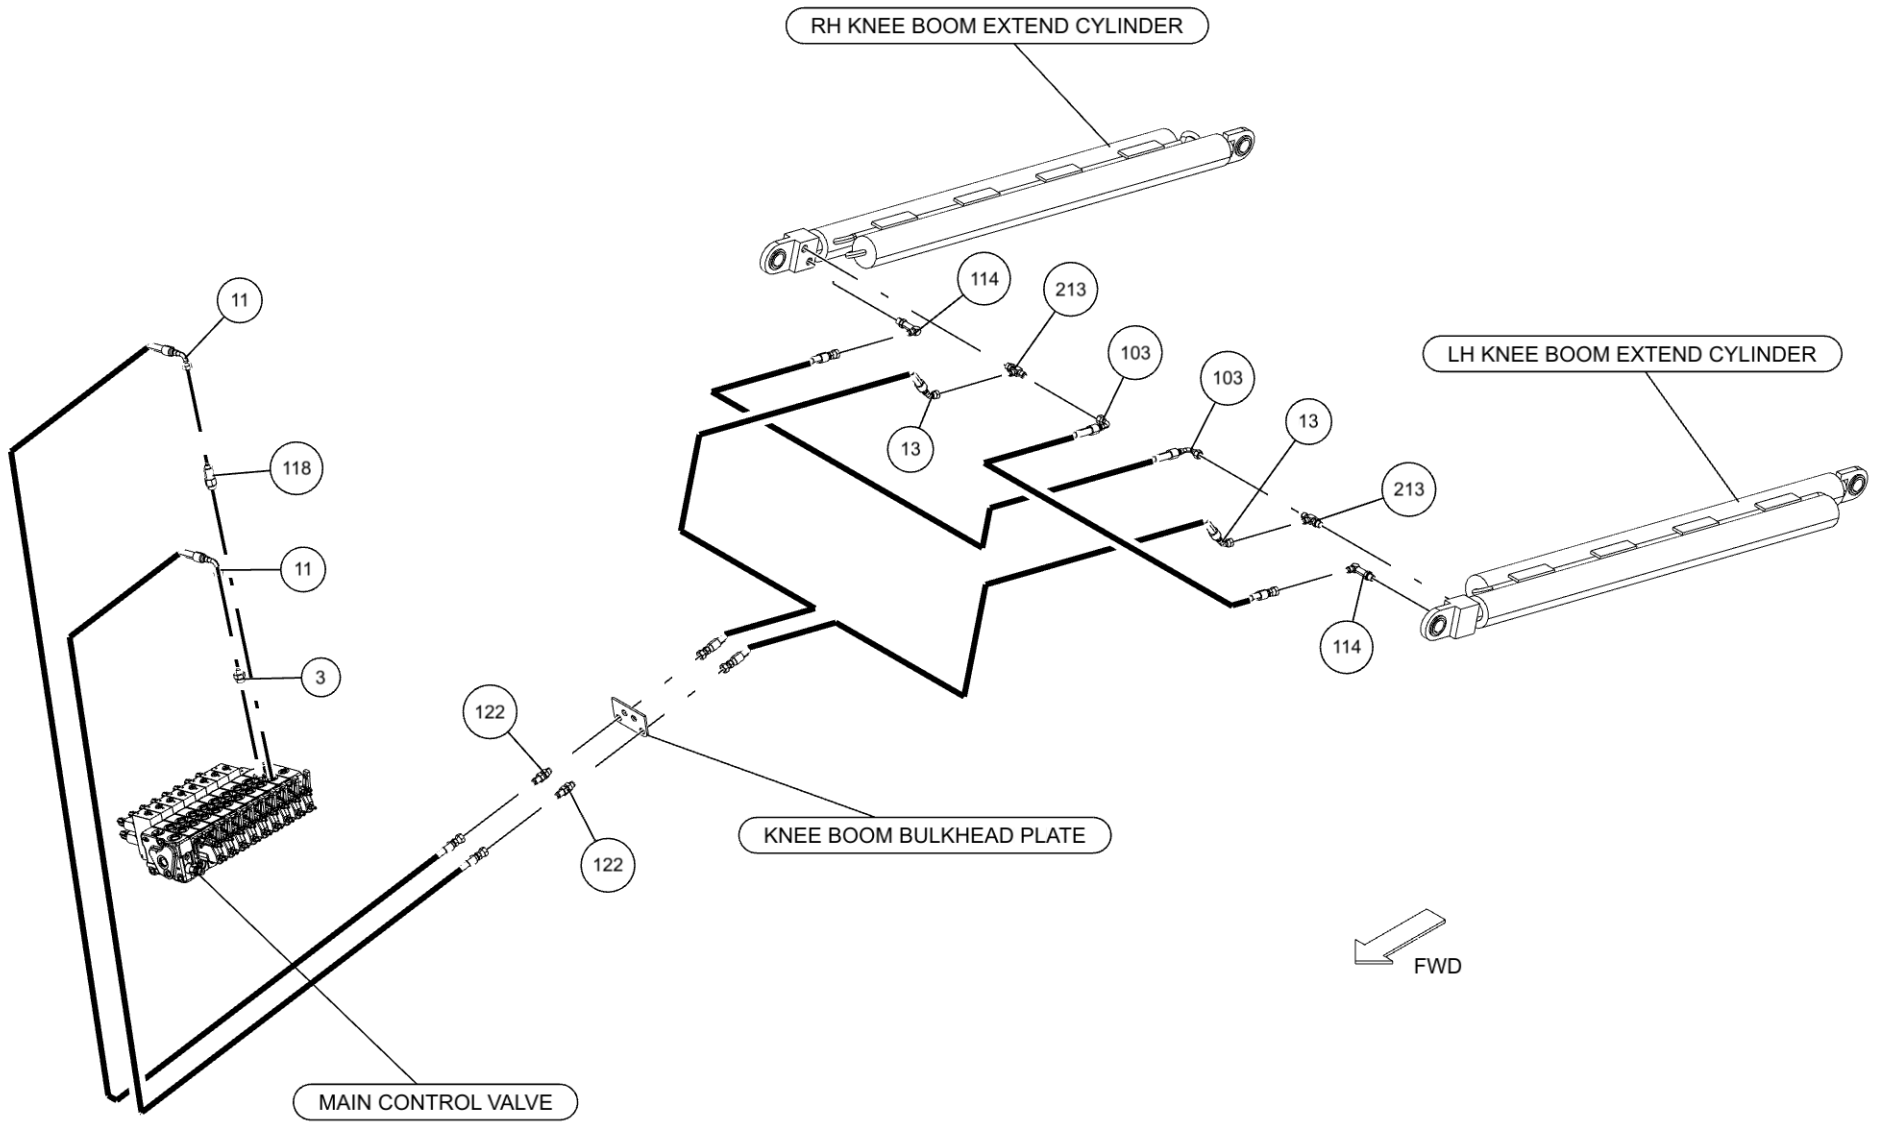

1150KB COACH LOW RIDER (09020592) (cont'd) Knee Boom Extend Cylinder Hydraulic Hoses

1150KB COACH LOW RIDER (09020592) (cont'd)
Knee Boom Extend Cylinder Hydraulic Hoses (cont'd)

ITEM	PART NUMBER	DESCRIPTION	QTY
	09020592	1150KB_COACH_LR_22K_50K_DW	
1	03000012	HOSE HYD, 29" LONG	1
2	0300041	CONNECTOR, 8MJ-8MB	9
3	0300044	ADAPTER, 6MJ-8MB	6
4	0300052	ELBOW, 8MJ-10MB90	5
5	0300113	GREASE FITTING, 1/4-28 STR	7
6	0300229	FITTING, ELB 8MJ-8MP90	1
7	03003419	HOSE, HYD 132" LG	1
8	03003420	HOSE, HYD 60" LG	1
9	03003421	HOSE, HYD 18" LG	3
10	03003424	HOSE, HYD 138"	1
11	03003425	HOSE, HYD 90" LG	4
12	03003426	HOSE, HYD 45" LG	6
13	03003427	HOSE, HYD 192" LG	2
14	0300364	CLAMP-HOSE, 0.875"-2.75" 50"LBS	4
15	0300400	CONNECTOR, 12MJ-12MB	1
16	0300431	CONNECTOR, 16MJ-16MJ	1
17	0300558	HOSE, SUCTION 2"ID 100R4 (C4)	15 ft.
18	0300657	HOSE HYD, 46" LG	4
19	0300659	HOSE HYD, 45"	2
20	0300660	HOSE HYD, 120"	4
21	0300835	KNOB-BOOM (UP-DOWN)	1
22	0300837	KNOB-BOOM (IN-OUT)	1
23	0300865	FITTING, CONNECTOR 8MJ-8MJ	3
24	03008669	HOSE HYD 144" 16M3K W/16-16FJX EE	1
25	0301113	HOSE HYD, 82"	2
26	0301368	ADAPTER, 16MB-12MJ	1
27	0301372	FITTING, ST.CONN. 12FJ-8MJ	1
28	0301376	CONNECTOR 8 MJ - 10 MB	6
29	0301377	FITTING, TEE, 3/8" JIC	1
30	0301388	ELBOW, 8MJ-8MB90	14
31	0301422	FITTING, 6MJ-6MJ SMALL	5
32	0301427	HOSE HYD, 11" 5000 PSI	2
33	0301445	FITTING, EXTENDED	10
34	0301470	FITTING, 90ELB 6MJ-8MB90	13
35	0301471	HOSE, 30" 8FJK-8M3K-8FJX90	5
36	0301473	HOSE HYD, 18" LG	4
37	0301522	ADAPTER, 6MJ-6MB	30
38	0301577	1/4 OD PLASTIC AIRLINE, BLACK	69 ft.
39	03016142	TUBE, HYD ASSY SF TO O/R	4
40	0301619	TEE, 6MJ-6MJ-6MB BRANCH	1
41	0301620	ELBOW, 6MJ-6MB90	4
42	0301637	FITTING, FL - FLANGE	1
43	0301695	HOSE HYD, 91"	2
44	0301696	FITTING, ELB 90 DEG 6MJ-6FJX90	3
45	0301767	FITTING, HOSE BARB 1FJX	2
46	0301781	FITTING, SWV NUT RUN TEE	2
47	0301861	QUICK PIN, LINCH -B7932 PL 7/16	2
48	0301909	RECEPTACLE BOOT	1
49	0301946	FITTING, BLKHD CONNECT	3
50	0301948	HD 7 WAY TRAILER CONNECT	1
51	0301995	FITTING, ADAPTER STR	1
52	0301997	HOSE HYD, 18" 6FJX-6FJX -6M2T	1
53	0301998	HOSE HYD, 24" LG	2
54	0302052	TEE, 8MJ-8FJX-8MJ RUN	1
55	0302056	HOSE HYD, 183"	5
56	0302085	FITTING, 90 DEG ADPTR	3
57	0302170	FITTING, SWV 90 DEG BENT	2