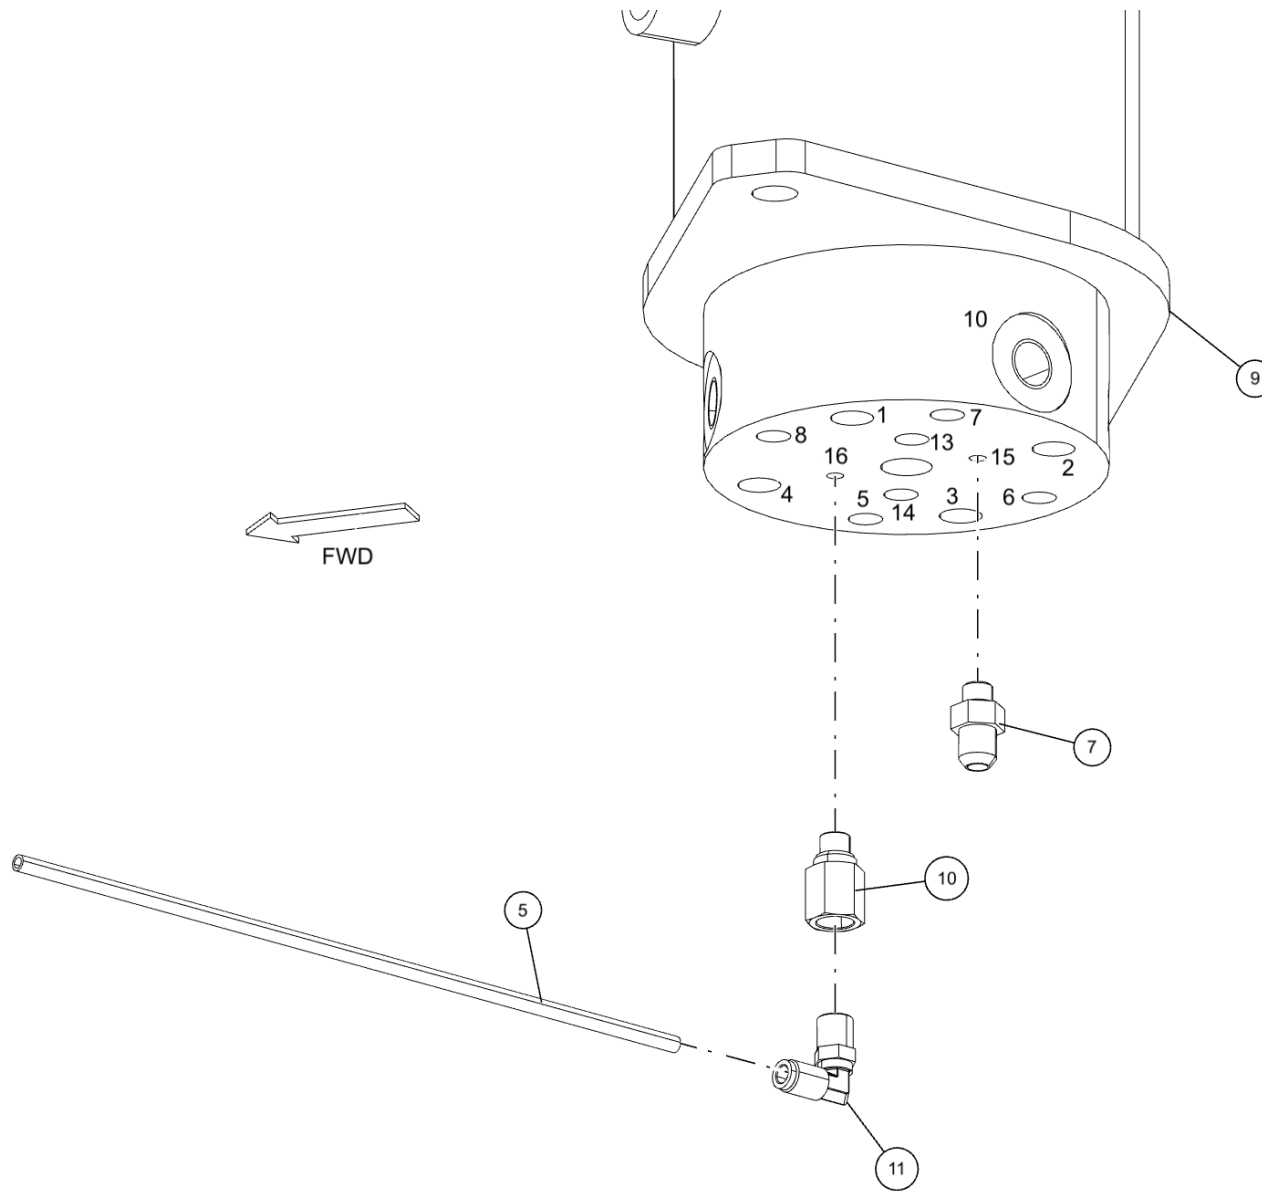

HYDRAULIC ROTARY SWIVEL KIT (0911877) (cont'd)

Drain Bottom Port 15 & Air Bottom Port 16

HYDRAULIC ROTARY SWIVEL KIT (0911877) (cont'd)
Drain Bottom Port 15 & Air Bottom Port 16 (cont'd)

ITEM	PART NUMBER	DESCRIPTION	QTY
	0911877	KIT, SWIVEL PKG HYD ROTARY	
1	0300041	CONNECTOR, 8MJ-8MB	4
2	0300052	ELBOW, 8MJ-10MB90	4
3	0301388	ELBOW, 8MJ-8MB90	6
4	0301445	FITTING, EXTENDED	4
5	0301577	1/4 OD PLASTIC AIRLINE, BLACK	18
6	0302508	ELBOW, 8MJ-8MB90LL	6
7	0302695	ADAPTER, 6MJ-4MB	1
8	0303886	4 MB-PLUG	1
9	0310083	SWIVEL, HYDRAULIC	1
10	0310132	FITTING, HYD 4MB-4FP	2
11	0311575	1/4x1/4 PTC SWIVEL MALE ELBOW	2
12	0400260	SCREW, 5/8-11X2 HHC GR5	2
13	0400421	NUT, 5/8-11 LOK	2
14	GX263	FITTING, ELB 10MJ-10MB90	4