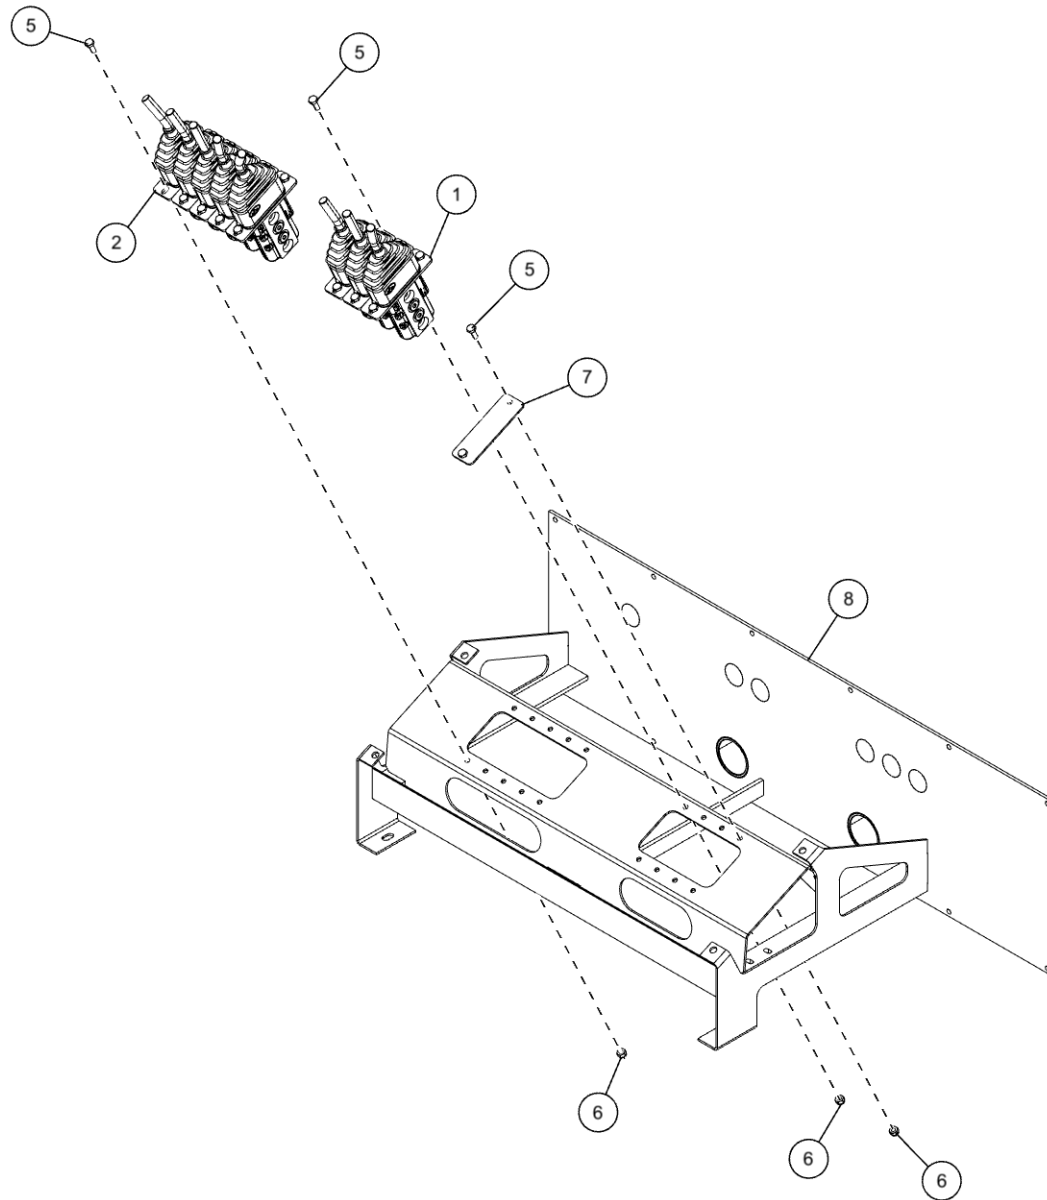

RIGHT HAND CONTROL STATION ASSEMBLY (0911324) (cont'd)

Control Handles

RIGHT HAND CONTROL STATION ASSEMBLY (0911324) (cont'd)
Control Handles (cont'd)

ITEM	PART NUMBER	DESCRIPTION	QTY
	0911324	RH CTL STATION ASSY 5 WINCH WV	
1	03016755	VLV-3 SPL PILOT W/THREADED HDL	1
2	03016757	VLV-5 SPL PILOT W/THREADED HDL	1
3	0307106	FITT, CONNECTOR 4MB-6FB	2
4	0311427	FITTING, 4MJ-4MB 45	16
5	0400066	SCREW, 1/4-20X3/4 HHC GR5	18
6	0400367	NUT, 1/4-20 LOK	18
7	0724777	PLATE-JOYSTICK COVER	1
8	0810056	CNTRL FRAME WLDMT-RT PILOT VLV	1
9	9012594	FITT, HYD RUN TEE, 6MJx6MBx6MJ	2
10	IC209	FTG-90DEG ADPTR 1/4 ORB	2