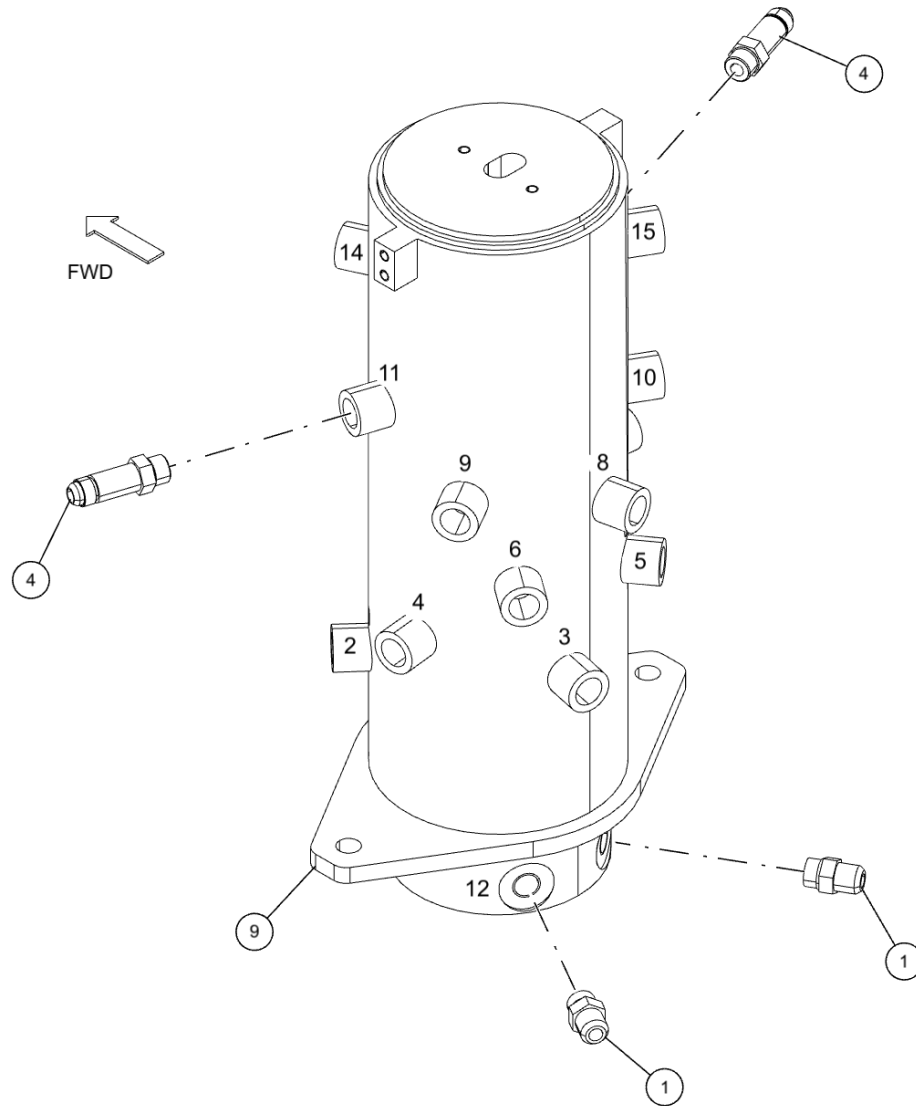

HYDRAULIC ROTARY SWIVEL KIT (0911877) (cont'd)

Boom In/Out Ports 11 & 12

HYDRAULIC ROTARY SWIVEL KIT (0911877) (cont'd)
Boom In/Out Ports 11 & 12 (cont'd)

ITEM	PART NUMBER	DESCRIPTION	QTY
	0911877	KIT, SWIVEL PKG HYD ROTARY	
1	0300041	CONNECTOR, 8MJ-8MB	4
2	0300052	ELBOW, 8MJ-10MB90	4
3	0301388	ELBOW, 8MJ-8MB90	6
4	0301445	FITTING, EXTENDED	4
5	0301577	1/4 OD PLASTIC AIRLINE, BLACK	18
6	0302508	ELBOW, 8MJ-8MB90LL	6
7	0302695	ADAPTER, 6MJ-4MB	1
8	0303886	4 MB-PLUG	1
9	0310083	SWIVEL, HYDRAULIC	1
10	0310132	FITTING, HYD 4MB-4FP	2
11	0311575	1/4x1/4 PTC SWIVEL MALE ELBOW	2
12	0400260	SCREW, 5/8-11X2 HHC GR5	2
13	0400421	NUT, 5/8-11 LOK	2
14	GX263	FITTING, ELB 10MJ-10MB90	4