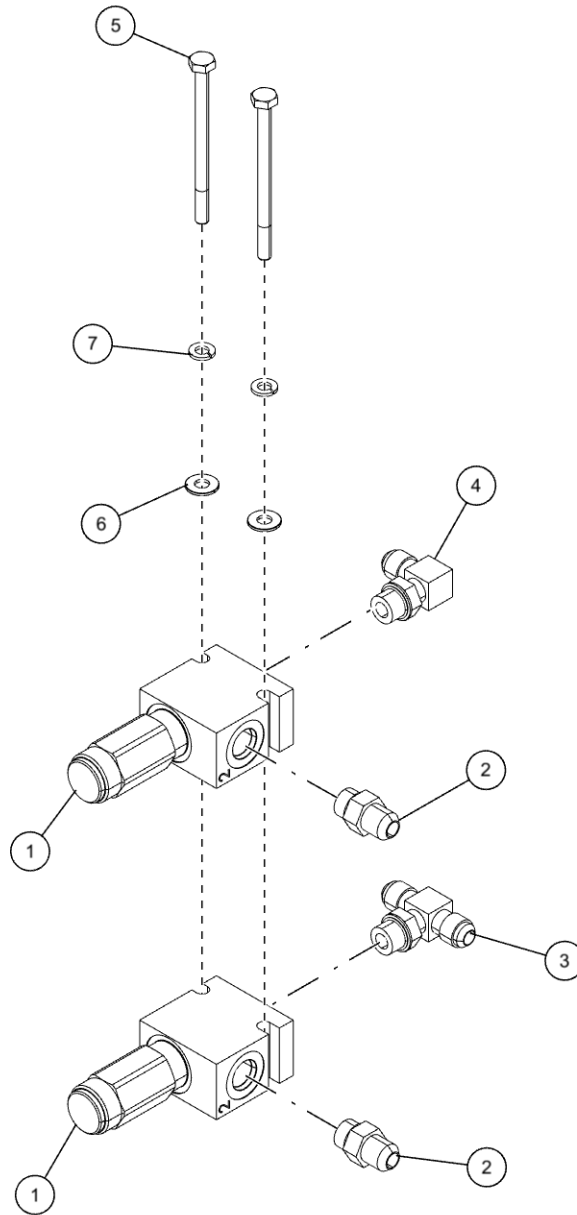

OUTRIGGER HYDRAULIC BLEED VALVE (0910635)

Bleed Valve Components

OUTRIGGER HYDRAULIC BLEED VALVE (0910635) (cont'd)
Bleed Valve Components (cont'd)

ITEM	PART NUMBER	DESCRIPTION	QTY
	0910635	OUTRIGGER BLEED VALVE ASSY	
1	03000389	RELIEF VALVE, WALVOIL RV08	2
2	0301522	ADAPTER, 6MJ-6MB	2
3	0301619	TEE, 6MJ-6MJ-6MB BRANCH	1
4	0301620	ELBOW, 6MJ-6MB90	1
5	0400081	SCREW, 1/4-20X3-1/2 HHC GR5	2
6	0400451	WASHER, 1/4	2
7	0400452	LKWASHER, 1/4	2