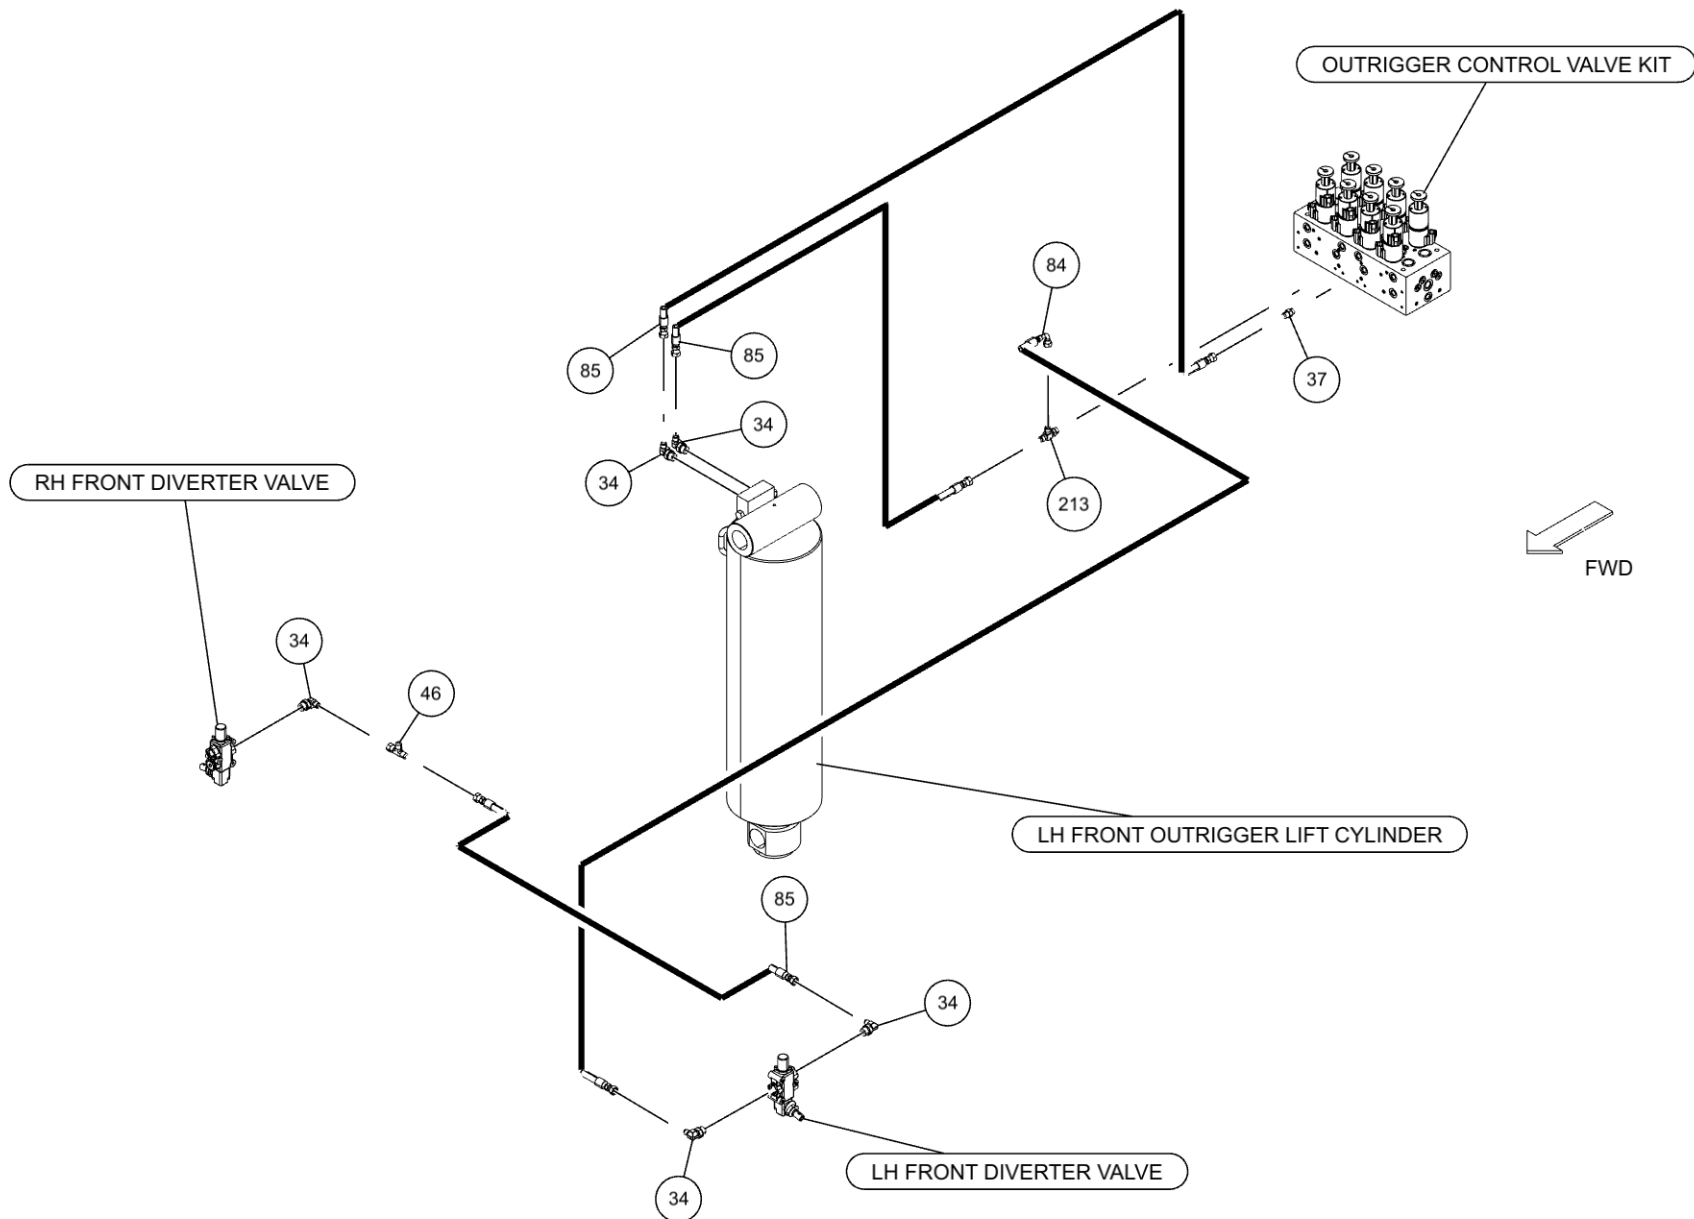

1150KB COACH LOW RIDER (09020592) (cont'd)

Left Hand Front Outrigger Lift Cylinder Hydraulic Hoses

1150KB COACH LOW RIDER (09020592) (cont'd)
Left Hand Front Outrigger Lift Cylinder Hydraulic Hoses (cont'd)

ITEM	PART NUMBER	DESCRIPTION	QTY
1	09020592	1150KB_COACH_LR_22K_50K_DW	
2	03000012	HOSE HYD, 29" LONG	1
3	0300041	CONNECTOR, 8MJ-8MB	9
4	0300044	ADAPTER, 6MJ-8MB	6
5	0300052	ELBOW, 8MJ-10MB90	5
6	0300113	GREASE FITTING, 1/4-28 STR	7
7	0300229	FITTING, ELB 8MJ-8MP90	1
8	03003419	HOSE, HYD 132" LG	1
9	03003420	HOSE, HYD 60" LG	1
10	03003421	HOSE, HYD 18" LG	3
11	03003424	HOSE, HYD 138"	1
12	03003425	HOSE, HYD 90" LG	4
13	03003426	HOSE, HYD 45" LG	6
14	03003427	HOSE, HYD 192" LG	2
15	0300364	CLAMP-HOSE, 0.875"-2.75" 50"LBS	4
16	0300400	CONNECTOR, 12MJ-12MB	1
17	0300431	CONNECTOR, 16MJ-16MJ	1
18	0300558	HOSE, SUCTION 2"ID 100R4 (C4)	15 ft.
19	0300657	HOSE HYD, 46" LG	4
20	0300659	HOSE HYD, 45"	2
21	0300660	HOSE HYD, 120"	4
22	0300835	KNOB-BOOM (UP-DOWN)	1
23	0300837	KNOB-BOOM (IN-OUT)	1
24	0300865	FITTING, CONNECTOR 8MJ-8MJ	3
25	0300866	HOSE HYD 144" 16M3K W/16-16FJX EE	1
26	0301113	HOSE HYD, 82"	2
27	0301368	ADAPTER, 16MB-12MJ	1
28	0301372	FITTING, ST.CONN. 12FJ-8MJ	1
29	0301376	CONNECTOR 8 MJ - 10 MB	6
30	0301377	FITTING, TEE, 3/8" JIC	1
31	0301388	ELBOW, 8MJ-8MB90	14
32	0301422	FITTING, 6MJ-6MJ SMALL	5
33	0301427	HOSE HYD, 11" 5000 PSI	2
34	0301445	FITTING, EXTENDED	10
35	0301470	FITTING, 90ELB 6MJ-8MB90	13
36	0301471	HOSE, 30" 8FJK-8M3K-8FJX90	5
37	0301473	HOSE HYD, 18" LG	4
38	0301522	ADAPTER, 6MJ-6MB	30
39	0301577	1/4 OD PLASTIC AIRLINE, BLACK	69 ft.
40	03016142	TUBE, HYD ASSY SF TO O/R	4
41	0301619	TEE, 6MJ-6MJ-6MB BRANCH	1
42	0301620	ELBOW, 6MJ-6MB90	4
43	0301637	FITTING, FL - FLANGE	1
44	0301695	HOSE HYD, 91"	2
45	0301696	FITTING, ELB 90 DEG 6MJ-6FJX90	3
46	0301767	FITTING, HOSE BARB 1FJX	2
47	0301781	FITTING, SWV NUT RUN TEE	2
48	0301861	QUICK PIN, LINCH -B7932 PL 7/16	2
49	0301909	RECEPTACLE BOOT	1
50	0301946	FITTING, BLKHD CONNECT	3
51	0301948	HD 7 WAY TRAILER CONNECT	1
52	0301995	FITTING, ADAPTER STR	1
53	0301997	HOSE HYD, 18" 6FJX-6FJX -6M2T	1
54	0301998	HOSE HYD, 24" LG	2
55	0302052	TEE, 8MJ-8FJX-8MJ RUN	1
56	0302056	HOSE HYD, 183"	5
57	0302085	FITTING, 90 DEG ADPTR	3
	0302170	FITTING, SWV 90 DEG BENT	2