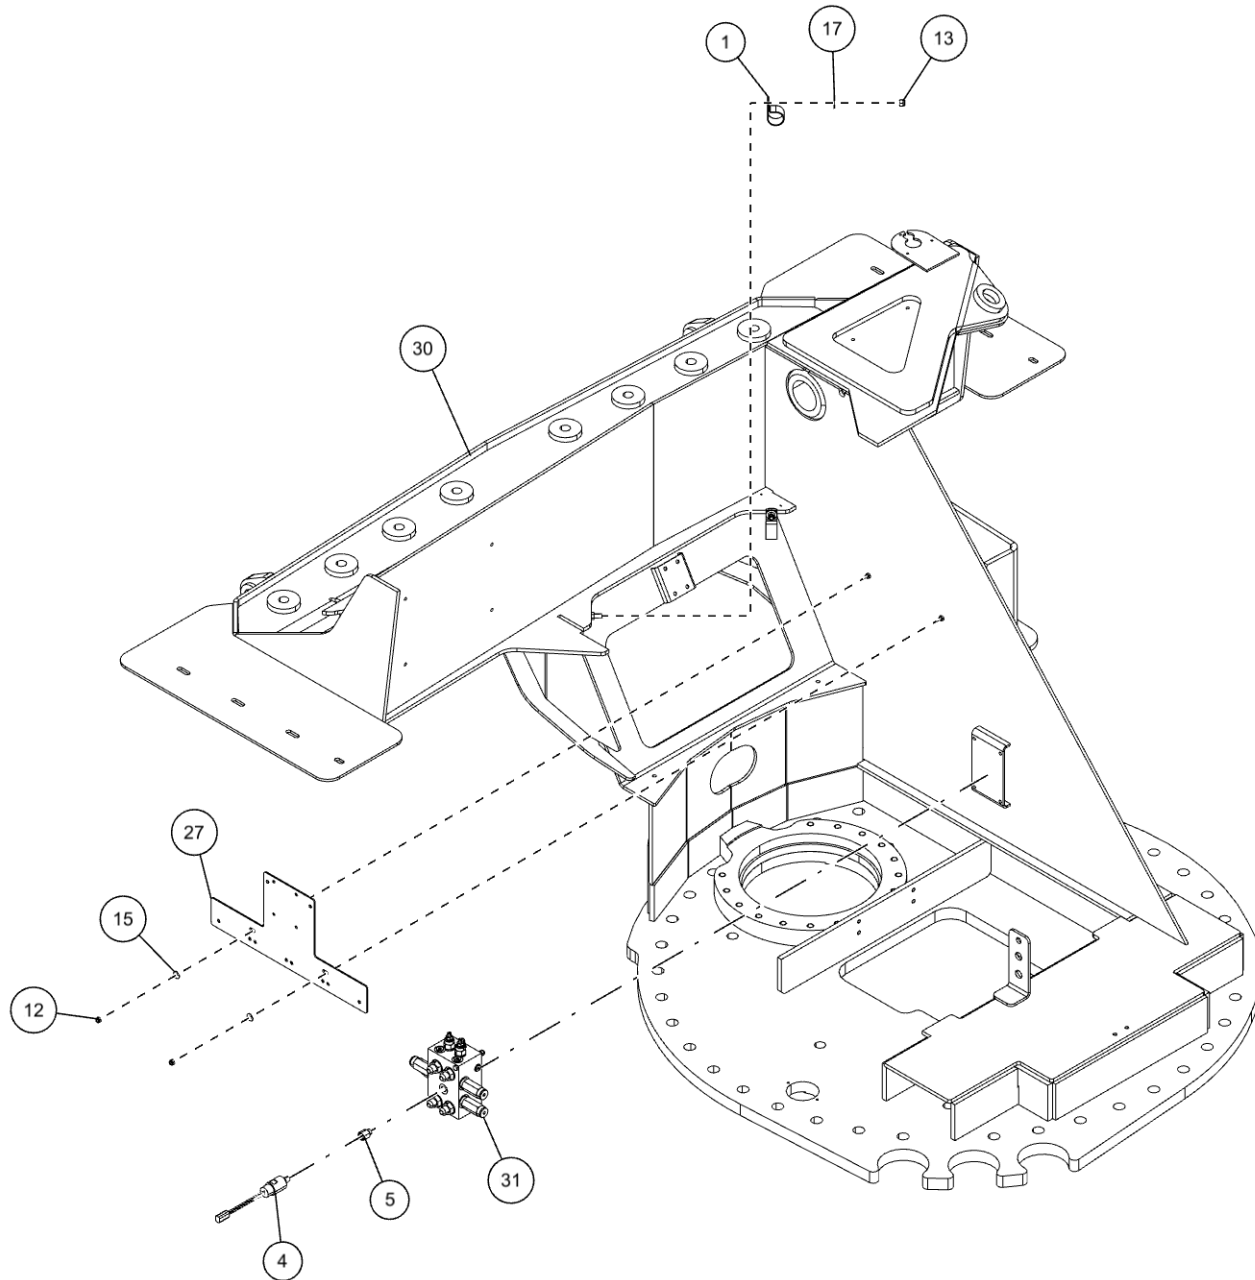

WRECKER FRAME ASSEMBLY (0911548) (cont'd)

Hose Clamps, Omnex Panel & Swing Drive Valve

WRECKER FRAME ASSEMBLY (0911548) (cont'd)
Hose Clamps, Omnex Panel & Swing Drive Valve (cont'd)

ITEM	PART NUMBER	DESCRIPTION	QTY
	0911548	WRECKER FRM ASSY 1140 12V	
1	0300188	CLAMP,1-1/2" HOSE	2
2	0301487	CLAMP HOSE 1/2 COVO909	1
3	0302574	FITTING-BULKHEAD RUN TEE	2
4	0310318	SWITCH - PRESSURE	1
5	0310634	FITTING 6MB-4FP	1
6	0400066	SCREW, 1/4-20X3/4 HHC GR5	4
7	0400126	SCREW, 3/8-16X1 HHC GR5	8
8	0400188	SCREW, 1/2-13X2 HHC GR5	4
9	0400274	SCREW, 5/8-11X2 HHC GR8	8
10	0400318	SCREW, 1-8X3 SHC	4
11	0400336	SCREW, 1-8X3 HHC GR8	31
12	0400367	NUT, 1/4-20 LOK	2
13	0400392	NUT, 3/8-16 LOK	2
14	0400408	NUT, 1/2-13 LOK	4
15	0400451	WASHER, 1/4	2
16	0400452	LKWASHER, 1/4	4
17	0400480	WASHER, 3/8	10
18	0400482	LKWASHER, 3/8	8
19	0400492	USS FLAT WASHER, 1/2	8
20	0400508	LKWASHER, 5/8	8
21	0400522	WASHER, 1-1/16X2X1/8 TH YZ	35
22	04011911	5/8-11 HEX WELD NUT	8
23	07032703	KEEPER PLATE - BOOM PIVOT	2
24	07032784	PIN - BOOM PIVOT 1075	1
25	0719162	PLATE, ACCESS COVER	2
26	0726417	PLATE-SWIVEL LOCK	1
27	0726421	OMNEX PANEL	1
28	0726422	ANGLE, SWIVEL LOCK	1
29	0726423	LONG ANGLE, SWIVEL LOCK	1
30	0810223	WRECKER FRM WLD 1150	1
31	0907994	SWING VALVE KIT (1060S)	1
32	0911359	SWING DRIVE W/ INTERNAL BRAKE	1
33	0911549	LIFT CYL ASSY 1150	1
34	0911552	AIR VALVE PLATE ASSY 1150 12V	1