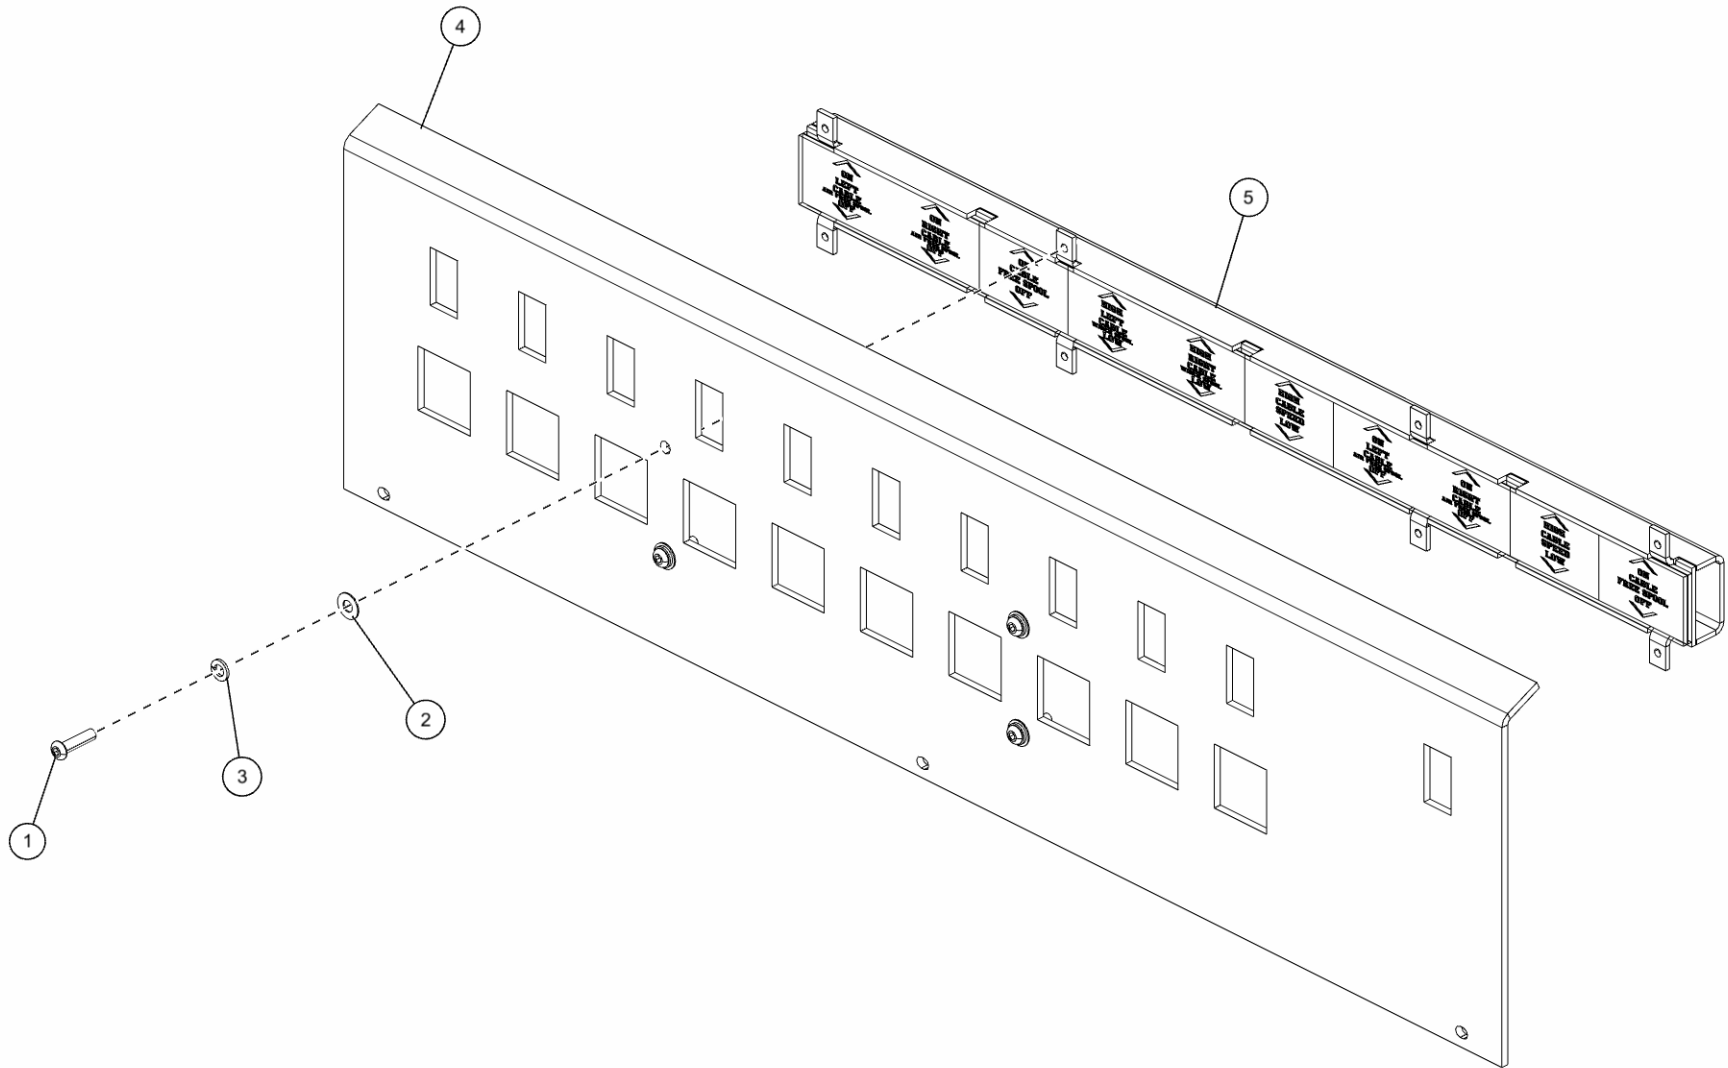

UPPER RIGHT HAND CONTROL STATION PANEL (09000135) Control Panel Assembly

UPPER RIGHT HAND CONTROL STATION PANEL (09000135) (cont'd)
Control Panel Assembly (cont'd)

ITEM	PART NUMBER	DESCRIPTION	QTY
	09000135	ILLUMINATED LEGEND ASSY-RT UPP	
1	04000381	SS BHSCS 1/4-20 X 1	4
2	0400454	WASHER, 1/4 SS	4
3	0402111	LKWASHER, 1/4 SS	4
4	0727010	APANEL, 10 SWITCH	1
5	09000139	ILLUMINATED LEGEND ASSY 27.5	1