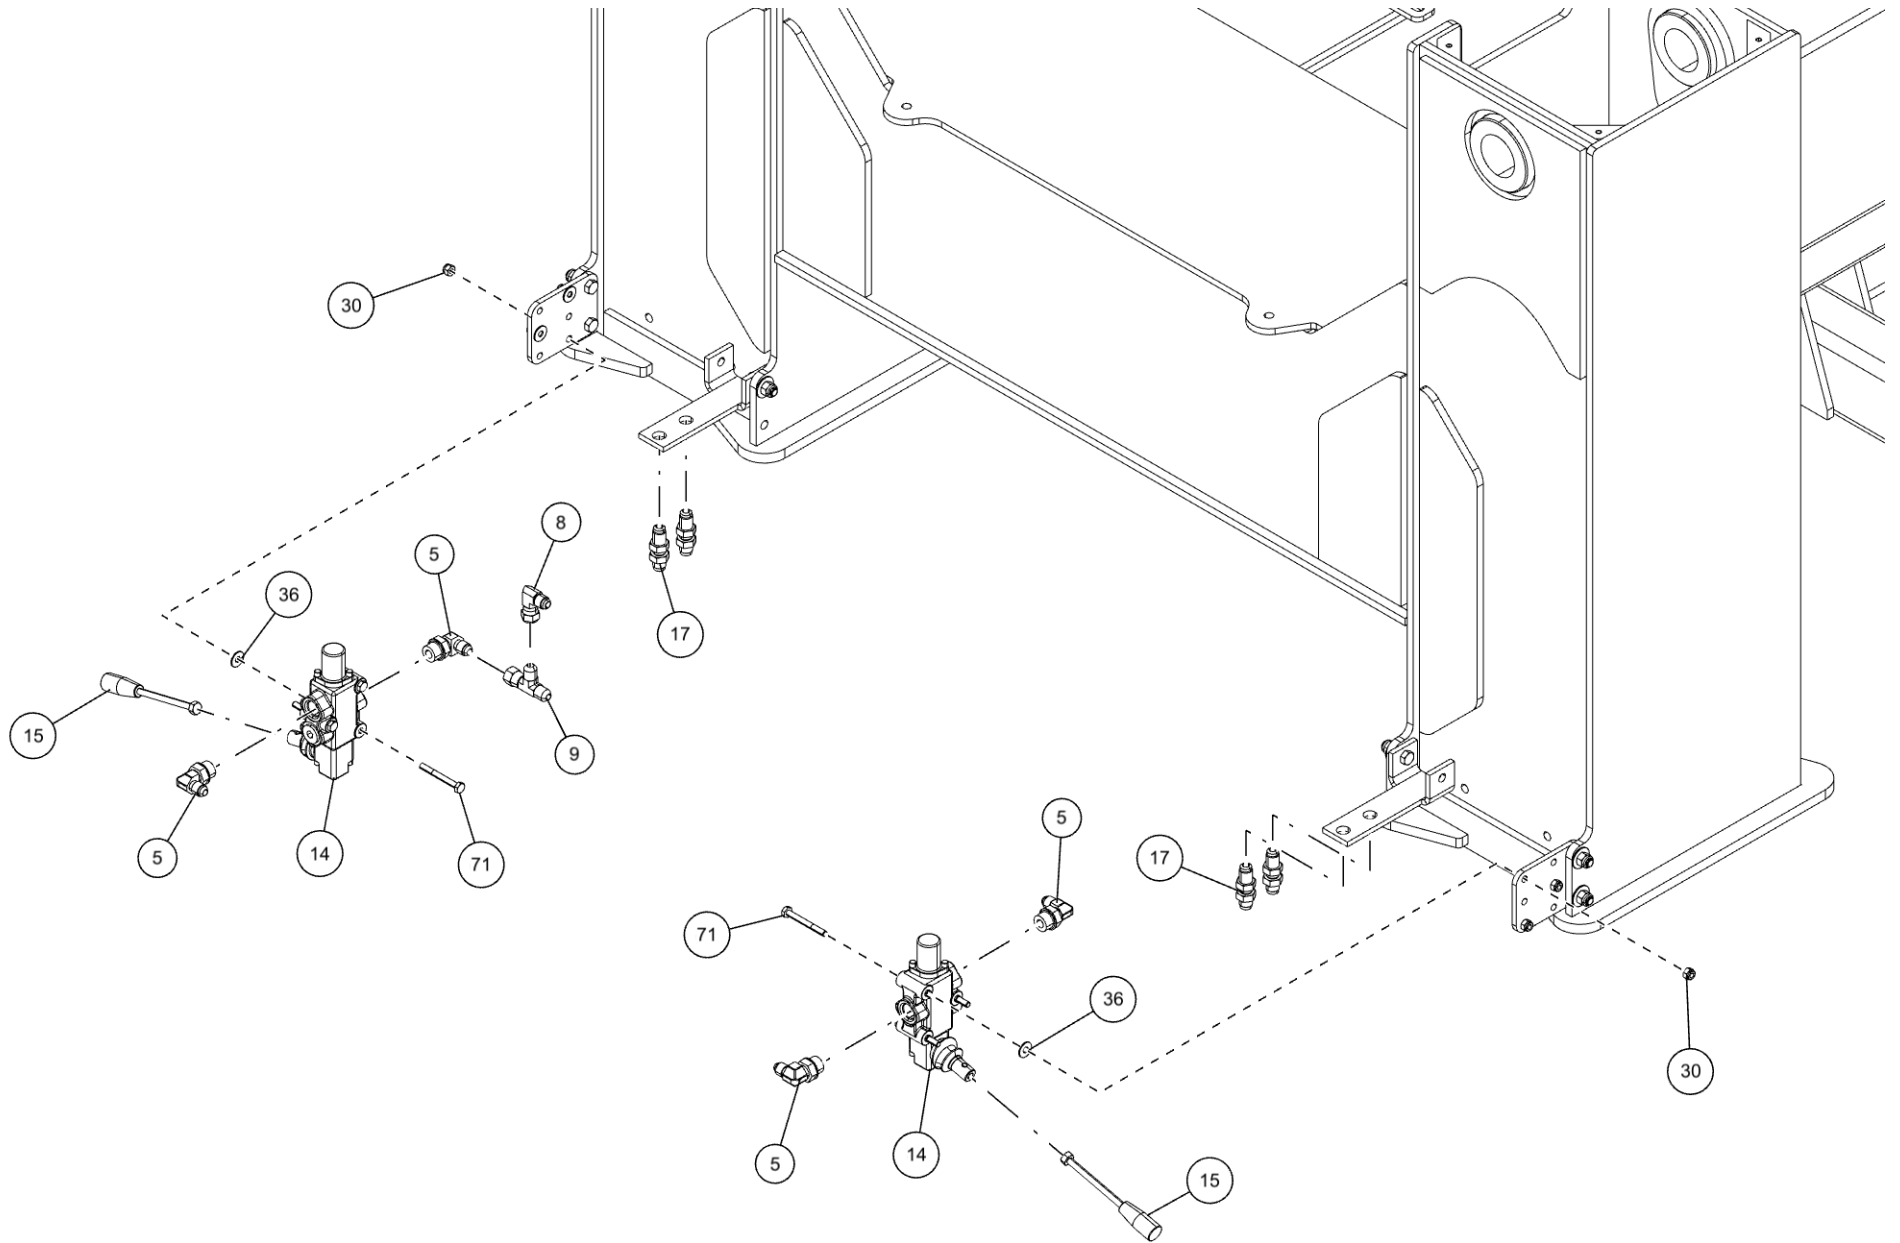

SUBFRAME ASSEMBLY (09001437) (cont'd)

Front Diverter Valves & Fittings

SUBFRAME ASSEMBLY (09001437) (cont'd)
Front Diverter Valves & Fittings (cont'd)

ITEM	PART NUMBER	DESCRIPTION	QTY
	09001437	SUBFRAME ASSEMBLY, KNEE BOOM	
1	0300113	GREASE FITTING, 1/4-28 STR	3
2	0300229	FITTING, ELB 8MJ-8MP90	4
3	0300329	SNAP RING, EXTERNAL 2	4
4	0301368	ADAPTER, 16MB-12MJ	1
5	0301470	FITTING, 90ELB 6MJ-8MB90	4
6	03015922	STAUFF CLAMP, 3/8 TWIN	4
7	03016142	TUBE, HYD ASSY SF TO O/R	4
8	0301696	FITTING, ELB 90 DEG 6MJ-6FJX90	3
9	0301781	FITTING, SWV NUT RUN TEE	2
10	0302170	FITTING, SWV 90 DEG BENT	2
11	0302538	BUSHING - U/L	2
12	0302575	FITTING-BULKHEAD RUN TEE	2
13	0302727	FITTING, HYD CONN	3
14	0310397	VALVE, DIVERter WALVOIL	2
15	0310398	HANDLE, DIVERter VALVE	2
16	0310432	FITTING - ADAPTER 16MJ-20MB	2
17	0310480	FITTING - BULKHEAD -6 UNION	4
18	0310637	PLUG, HOLE	2
19	0311467	FITT HYD 8FJ-6MJ	1
20	0311747	BEARING ROTATOR	1
21	0312575	BOOM PIVOT BRKT-MACHINED	2
22	0400066	SCREW, 1/4-20X3/4 HHC GR5	8
23	0400070	SCREW, 1/4-20X1 HHC GR5	8
24	0400109	SCREW, 5/16-18X1 HHC GR5	4
25	0400122	SCREW, 3/8-16X1-1/4 HHC GR5	6
26	0400132	SCREW, 3/8-16X1-1/2 HHC GR5	16
27	0400237	SCREW, 1/2-13X4 HHC GR5	2
28	0400286	SCREW, 3/4-10X2-3/4 HHC GR8	12
29	0400338	SCREW, 1-8X6-1/2 HHC GR8	40
30	0400367	NUT, 1/4-20 LOK	6
31	0400379	NUT, 5/16-18 SPR J	8
32	0400392	NUT, 3/8-16 LOK	6
33	0400408	NUT, 1/2-13 LOK	2
34	0400416	NUT, 1/2-13 LOK GR8	4
35	0400431	NUT, 3/4-10 LOK GR8	12
36	0400451	WASHER, 1/4	6
37	0400452	LKWASHER, 1/4	16

ITEM	PART NUMBER	DESCRIPTION	QTY
38	0400480	WASHER, 3/8	6
39	0400491	LKWASHER, 1/2	10
40	0400497	WASHER, 1/2 GR8	6
41	0400522	WASHER, 1-1/16X2X1/8 TH YZ	40
42	0400980	SCREW, 3/8-16X1 FHS	12
43	0402032	SCREW, 5/16-18X1 HHC SS	4
44	0402118	LKWASHER, 5/16 SS	8
45	0402121	LKWASHER, 3/8 SS	16
46	07002416	PIN, U/L LIFT CYLINDER BASE	2
47	07002417	COVER, LEFT CHAIN BOX	1
48	07002418	COVER, RIGHT CAHIN BOX	1
49	07002692	FLOOR SHEET, MID CENTER COVER	1
50	07002693	FLOOR SHEET, LEFT MID DECK	1
51	07002696	FLOOR SHEET, RIGHT MID DECK	1
52	07002697	FLOOR SHEET, LEFT REAR DECK	1
53	07002698	FLOOR SHEET, RIGHT REAR DECK	1
54	07002699	CHANNEL, VALVE COVER	1
55	07008501	PLATE, FRONT HYD COVER	1
56	07030626	PLATE - SPACER	4
57	0714581	PLATE, BOLTING	4
58	0722002	PLATE - REAR O/R COVER	2
59	0722169	PIN - O/R CYLINDER BASE	2
60	0722171	PLATE - OUTRIGGER COVER	2
61	0722173	PLATE - VALVE MOUNTING	2
62	0722381	ANGLE - BULKHEAD	2
63	0724476	PAD - NYLATRON - BBOM GUIDE	2
64	0725476	PLATE HYD SWIVEL MTG	1
65	08001031	SUBFRAME WELDMENT	1
66	0908432	ROTATOR PINLOCK ASSY	1
67	0910575	FRONT O/R VERTICAL INNER ASSY	2
68	0911857	TANK ASSY	1
69	0911877	KIT, SWIVEL PKG HYD ROTARY	1
70	26687634	THRUST WASHER	2
71	9041010	1/4 NC X 2 1/4 HHCS GR8	6
72	9041402	1/2 NC X 1 1/4 HHCS PLT GR8	10
73	9041406	1/2 NC X 2 1/2 HHCS PL GR8	4
74	FC41	FITTING-90DEG BLKHD ELB W/ NUT	8
75	HA293	FITTING-ADPTR SWV RUN	1