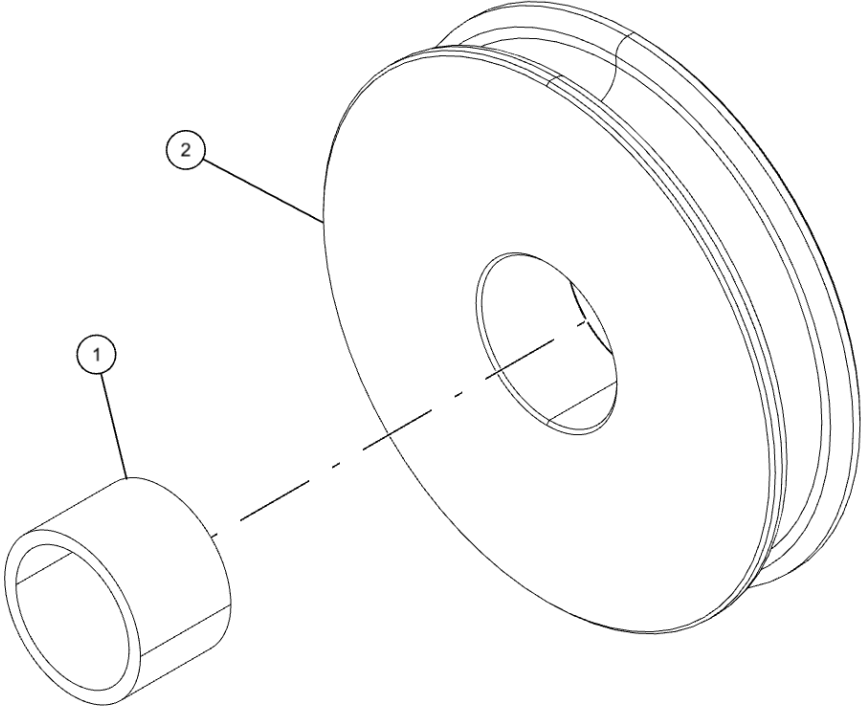

BOOM SHEAVE (0908118)
Boom Sheave

BOOM SHEAVE (0908118) (cont'd)
Boom Sheave (cont'd)

| ITEM | PART NUMBER | DESCRIPTION | QTY |
|------|-------------|------------------------|-----|
| 1 | 0908118 | SHEAVE ASSY 5" DIA | |
| | 0307432 | BUSHING - BRONZE | 1 |
| 2 | 0717909 | SHEAVE, 5" DIA RETRACT | 1 |