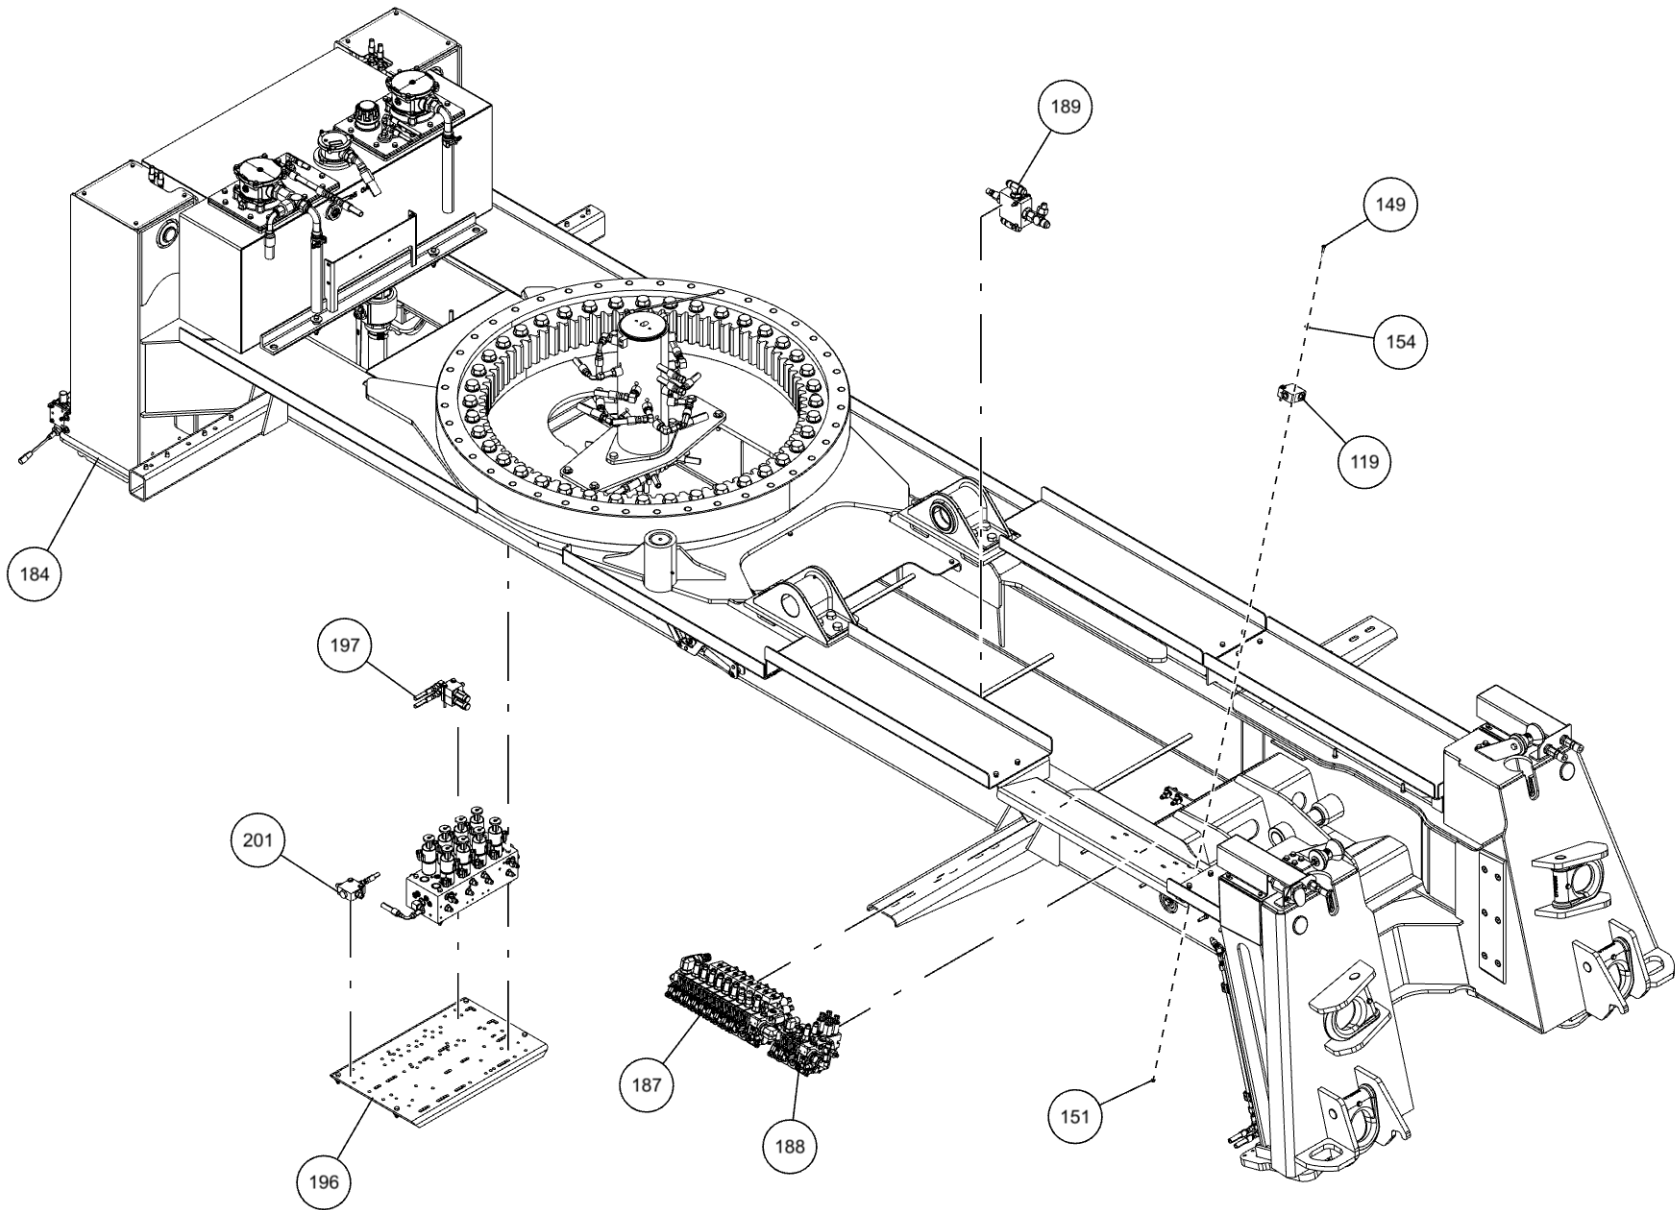

1150KB COACH LOW RIDER (09020592) (cont'd)
Main Valve, Knee Boom Valve, Outrigger Valves, Shuttle Valve & Pressure Reducing Valve

1150KB COACH LOW RIDER (09020592) (cont'd)

Main Valve, Knee Boom Valve, Outrigger Valves, Shuttle Valve & Pressure Reducing Valve (cont'd)

ITEM	PART NUMBER	DESCRIPTION	QTY
1	09020592	1150KB_COACH_LR_22K_50K_DW	
2	03000012	HOSE HYD, 29" LONG	1
3	0300041	CONNECTOR, 8MJ-8MB	9
4	0300044	ADAPTER, 6MJ-8MB	6
5	0300052	ELBOW, 8MJ-10MB90	5
6	0300113	GREASE FITTING, 1/4-28 STR	7
7	0300229	FITTING, ELB 8MJ-8MP90	1
8	03003419	HOSE, HYD 132" LG	1
9	03003420	HOSE, HYD 60" LG	1
10	03003421	HOSE, HYD 18" LG	3
11	03003424	HOSE, HYD 138"	1
12	03003425	HOSE, HYD 90" LG	4
13	03003426	HOSE, HYD 45" LG	6
14	03003427	HOSE, HYD 192" LG	2
15	0300364	CLAMP-HOSE, 0.875"-2.75" 50"LBS	4
16	0300400	CONNECTOR, 12MJ-12MB	1
17	0300431	CONNECTOR, 16MJ-16MJ	1
18	0300558	HOSE, SUCTION 2"ID 100R4 (C4)	15 ft.
19	0300657	HOSE HYD, 46" LG	4
20	0300659	HOSE HYD, 45"	2
21	0300660	HOSE HYD, 120"	4
22	0300835	KNOB-BOOM (UP-DOWN)	1
23	0300837	KNOB-BOOM (IN-OUT)	1
24	0300865	FITTING, CONNECTOR 8MJ-8MJ	3
25	0300866	HOSE HYD 144" 16M3K W/16-16FJX EE	1
26	0301113	HOSE HYD, 82"	2
27	0301368	ADAPTER, 16MB-12MJ	1
28	0301372	FITTING, ST.CONN. 12FJ-8MJ	1
29	0301376	CONNECTOR 8 MJ - 10 MB	6
30	0301377	FITTING, TEE, 3/8" JIC	1
31	0301388	ELBOW, 8MJ-8MB90	14
32	0301422	FITTING, 6MJ-6MJ SMALL	5
33	0301427	HOSE HYD, 11" 5000 PSI	2
34	0301445	FITTING, EXTENDED	10
35	0301470	FITTING, 90ELB 6MJ-8MB90	13
36	0301471	HOSE, 30" 8FJK-8M3K-8FJX90	5
37	0301473	HOSE HYD, 18" LG	4
38	0301522	ADAPTER, 6MJ-6MB	30
39	0301577	1/4 OD PLASTIC AIRLINE, BLACK	69 ft.
40	03016142	TUBE, HYD ASSY SF TO O/R	4
41	0301619	TEE, 6MJ-6MJ-6MB BRANCH	1
42	0301620	ELBOW, 6MJ-6MB90	4
43	0301637	FITTING, FL - FLANGE	1
44	0301695	HOSE HYD, 91"	2
45	0301696	FITTING, ELB 90 DEG 6MJ-6FJX90	3
46	0301767	FITTING, HOSE BARB 1FJX	2
47	0301781	FITTING, SWV NUT RUN TEE	2
48	0301861	QUICK PIN, LINCH -B7932 PL 7/16	2
49	0301909	RECEPTACLE BOOT	1
50	0301946	FITTING, BLKHD CONNECT	3
51	0301948	HD 7 WAY TRAILER CONNECT	1
52	0301995	FITTING, ADAPTER STR	1
53	0301997	HOSE HYD, 18" 6FJX-6FJX -6M2T	1
54	0301998	HOSE HYD, 24" LG	2
55	0302052	TEE, 8MJ-8FJX-8MJ RUN	1
56	0302056	HOSE HYD, 183"	5
57	0302085	FITTING, 90 DEG ADPTR	3
	0302170	FITTING, SWV 90 DEG BENT	2