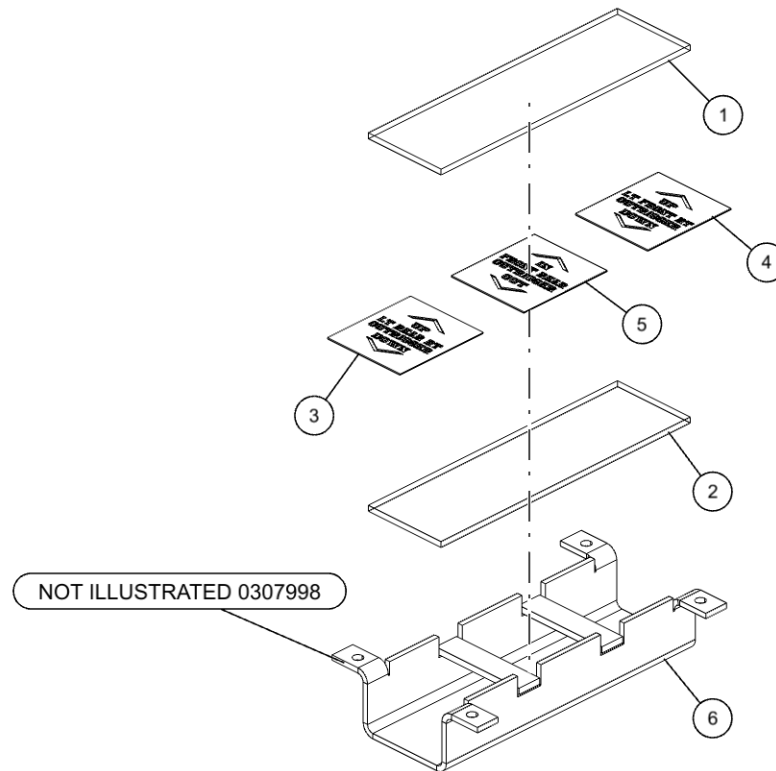

LEFT HAND CONTROL STATION PANEL ILLUMINATED LEGEND (0908745)

Illuminated Legend Assembly

LEFT HAND CONTROL STATION PANEL ILLUMINATED LEGEND (0908745) (cont'd)
Illuminated Legend Assembly (cont'd)

ITEM	PART NUMBER	DESCRIPTION	QTY
	0908754	ILLUMINATED LEGEND ASSY 6	
1	0307972	PLASTIC, DUST COVER-CLEAR 6	1
2	0307976	PLASTIC, COLOR LENS - RED 6	1
-	0307998	LIGHT,LEGEND RED CONTROL STA	1
3	0501579	LEGEND, PANEL-REAR OUTRIGGER	1
4	0501580	LEGEND, PANEL-FRONT OUTRIGGER	1
5	0501581	LEGEND, PANEL-FRT/REAR OUTRIG	1
6	0807047	CHANNEL, LIGHT&LEGENDS WLMT 6	1