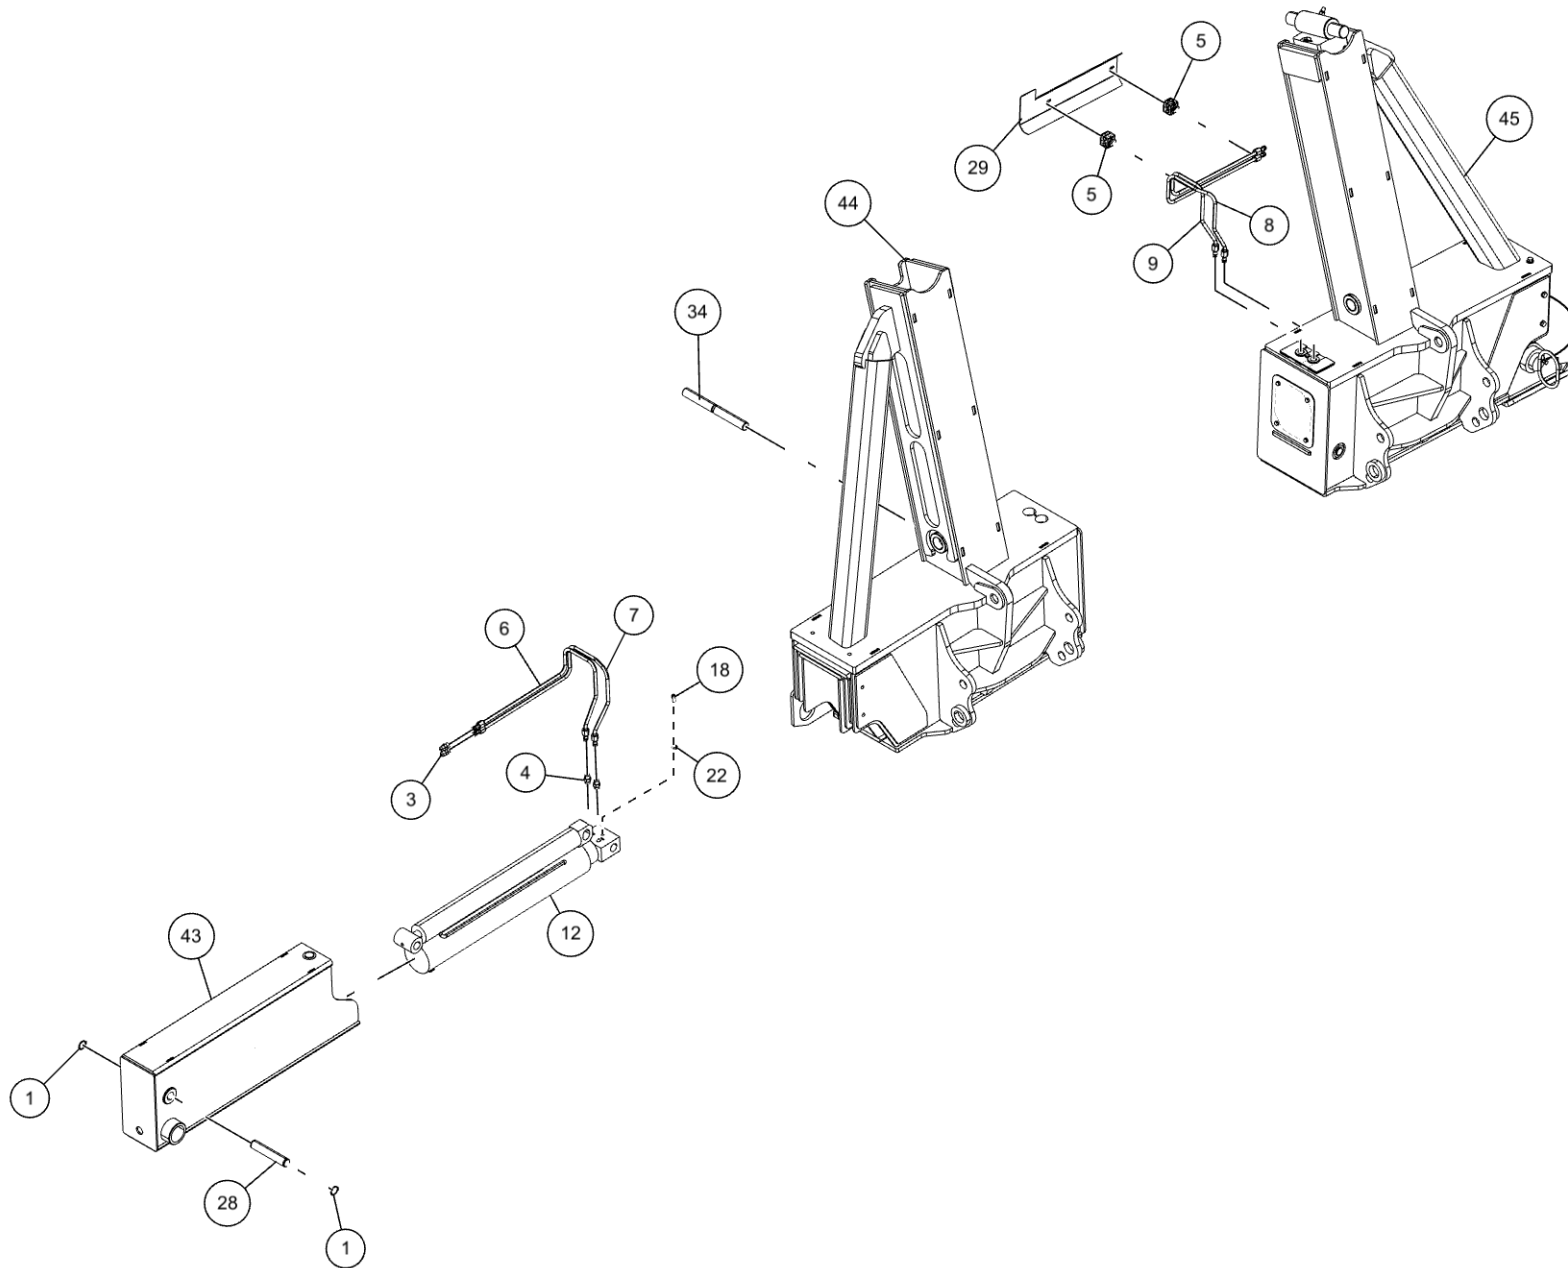

4-STAGE REAR OUTRIGGER ASSEMBLY (09028162) (cont'd)

Telescoping Piggyback Cylinder & Hydraulic Tubes

4-STAGE REAR OUTRIGGER ASSEMBLY (09028162) (cont'd)
Telescoping Piggyback Cylinder & Hydraulic Tubes (cont'd)

ITEM	PART NUMBER	DESCRIPTION	QTY
	09028162	4-STAGE REAR OUTRIGGER ASSY	
1	0300110	SNAP RING, 1" 5100-100	8
2	0300113	GREASE FITTING, 1/4-28 STR	2
3	0301422	FITTING, 6MJ-6MJ SMALL	4
4	0301522	ADAPTER, 6MJ-6MB	4
5	03015922	STAUFF CLAMP, 3/8 TWIN	4
6	03033346	TUBE, HYD ASSY LT REAR O/R EXT	1
7	03033347	TUBE, HYD ASSY LT REAR O/R RET	1
8	03033348	TUBE, HYD ASSY RT REAR O/R EXT	1
9	03033349	TUBE, HYD ASSY RT REAR O/R RET	1
10	0310289	FITTING-LONG ADAPTER 6MJ-8MBLL	4
11	0310707	CYLINDER, SPADE 4BOREx23STROKE	2
12	0312677	CYLINDER, TELESCOPING PIGGYBACK	2
13	0400066	SCREW, 1/4-20X3/4 HHC GR5	8
14	0400070	SCREW, 1/4-20X1 HHC GR5	2
15	0400132	SCREW, 3/8-16X1-1/2 HHC GR5	4
16	0400139	SET SCREW, 3/8-16X1-1/2 SOC	4
17	0400176	SCREW, 1/2-13X1 HHC GR5	10
18	0400221	SET SCREW, 3/8-16X1 SOC	2
19	0400228	SCREW, 3/8-24X5/8 BSC	8
20	0400347	SCREW, 3/8-24X7/8 HHC GR5	8
21	0400392	NUT, 3/8-16 LOK	8
22	0400398	NUT, 3/8-16 LOK JAM	2
23	0400410	NUT, 1/2-13 JAM	10
24	0400452	LKWASHER, 1/4	10
25	0400482	LKWASHER, 3/8	12

ITEM	PART NUMBER	DESCRIPTION	QTY
26	0400982	SCREW, 3/8-16X1-1/2 FHS	4
27	0402120	WASHER, 3/8 SS	4
28	07000162	SHAFT, 1 DIA X 5-1/2 L	2
29	07020904	PLATE, HARDLINE COVER RH	1
30	07020905	PLATE, HARDLINE COVER LH	1
31	0703231	PLATE, STOP OUTER BOOM	4
32	07039408	PLATE, TOP SPACER	2
33	07039412	PAD, O/R TOP ADJUSTMENT	10
34	0707117	SHAFT, UPPER SPADE	2
35	0721901	PIN - OUTRIGGER TOP	2
36	0721902	PIN - OUTRIGGER BOTTOM	2
37	0722970	PAD,SPACER	4
38	0723889	PLATE-HOSE RETAINING	4
39	0725043	PLATE-COVER	2
40	0727421	SHAFT, 1 DIA X 7 L	2
41	08023676	REAR O/R 2ND STAGE TUBE	2
42	08023677	REAR O/R 3RD STAGE TUBE	2
43	08023678	REAR O/R 4TH STAGE TUBE	2
44	08023679	REAR O/R LEFT 1ST STAGE WLMT	1
45	08023680	REAR O/R RIGHT 1ST STAGE WLMT	1
46	08025953	ADJUSTMENT PAD MOUNT WLMT	2
47	0807635	PAD REAR OUTRIGGER PAD	2
48	0906963	PIN - REAR OUTRIGGER PAD ASSY	2
49	0912051	CENTURY SPADE KIT	1
50	GH246	SPLIT RUBBER GROMMET	4