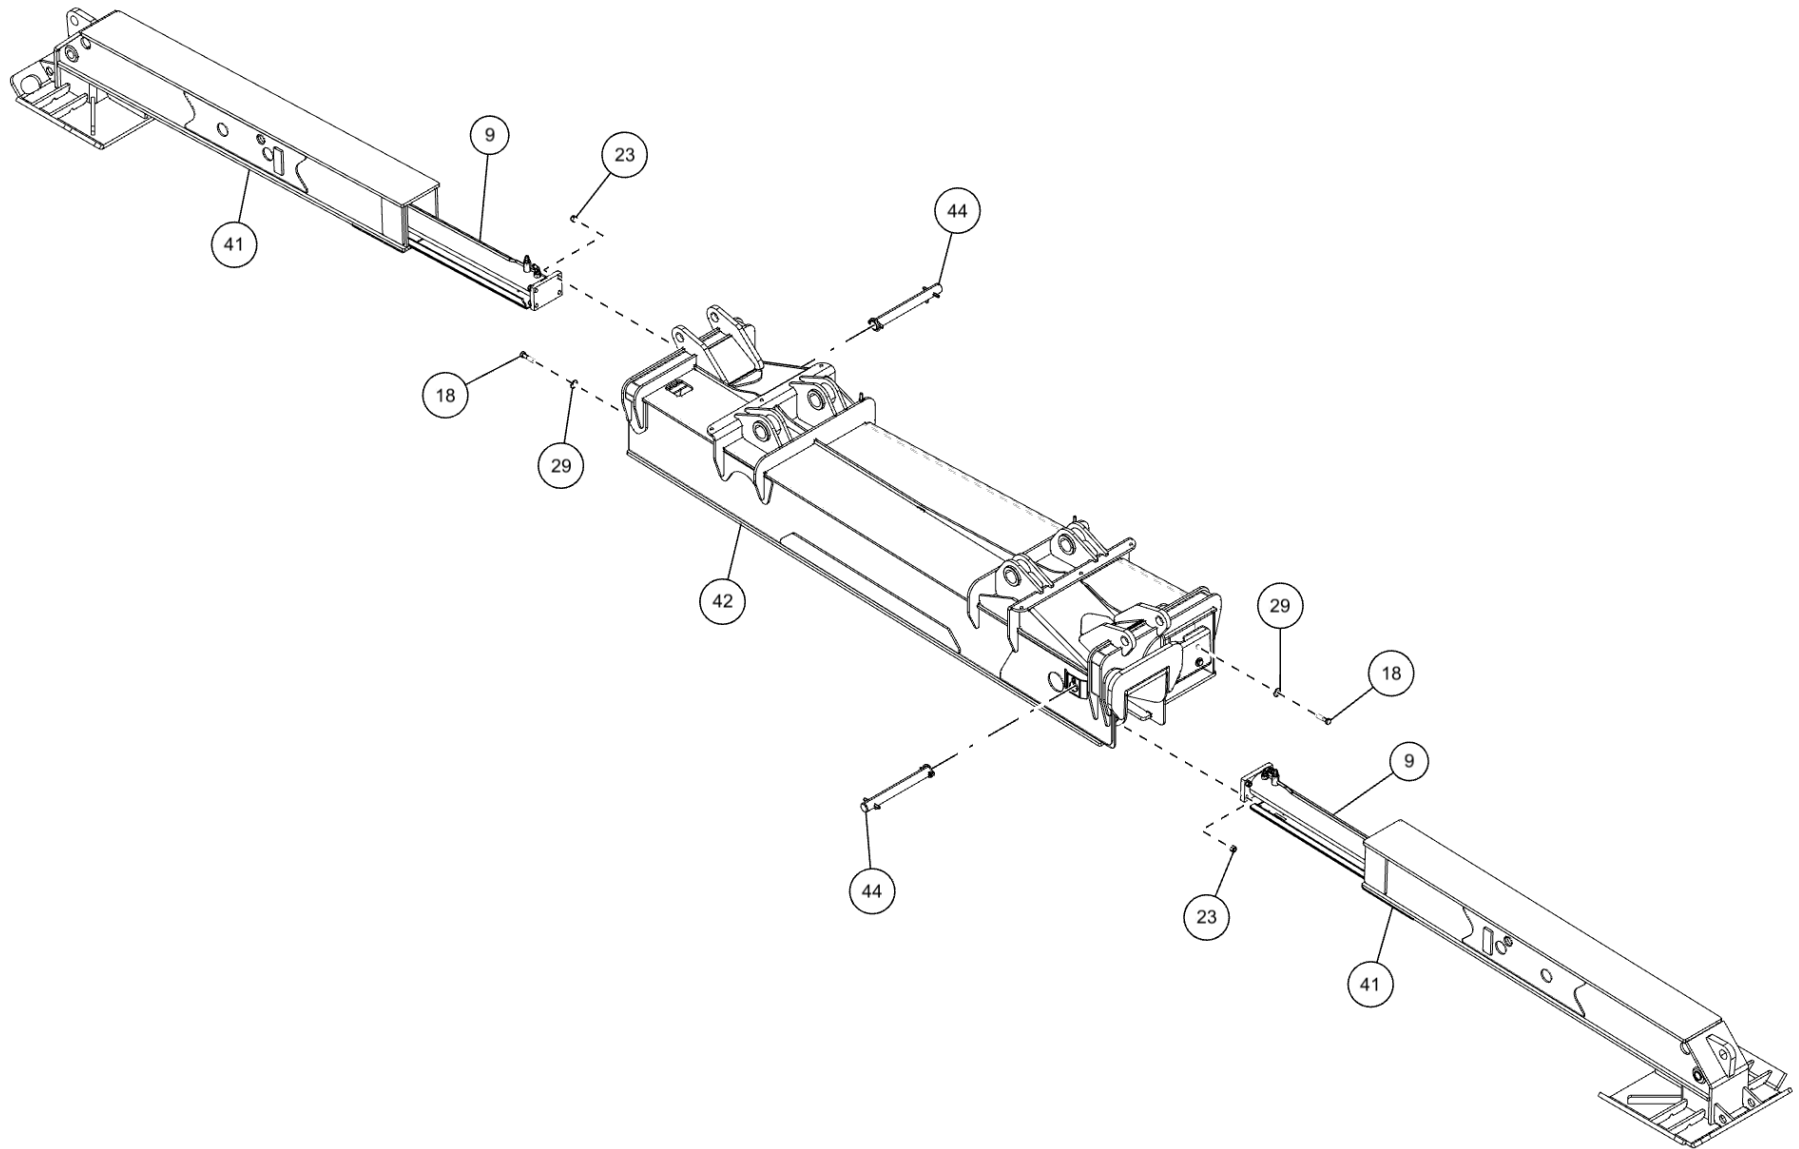

FRONT OUTRIGGER ASSEMBLY - BIG FEET (0911652) (cont'd)

Extend Cylinder Mounting Hardware & Big Feet Pin

FRONT OUTRIGGER ASSEMBLY - BIG FEET (0911652) (cont'd)
Extend Cylinder Mounting Hardware & Big Feet Pin (cont'd)