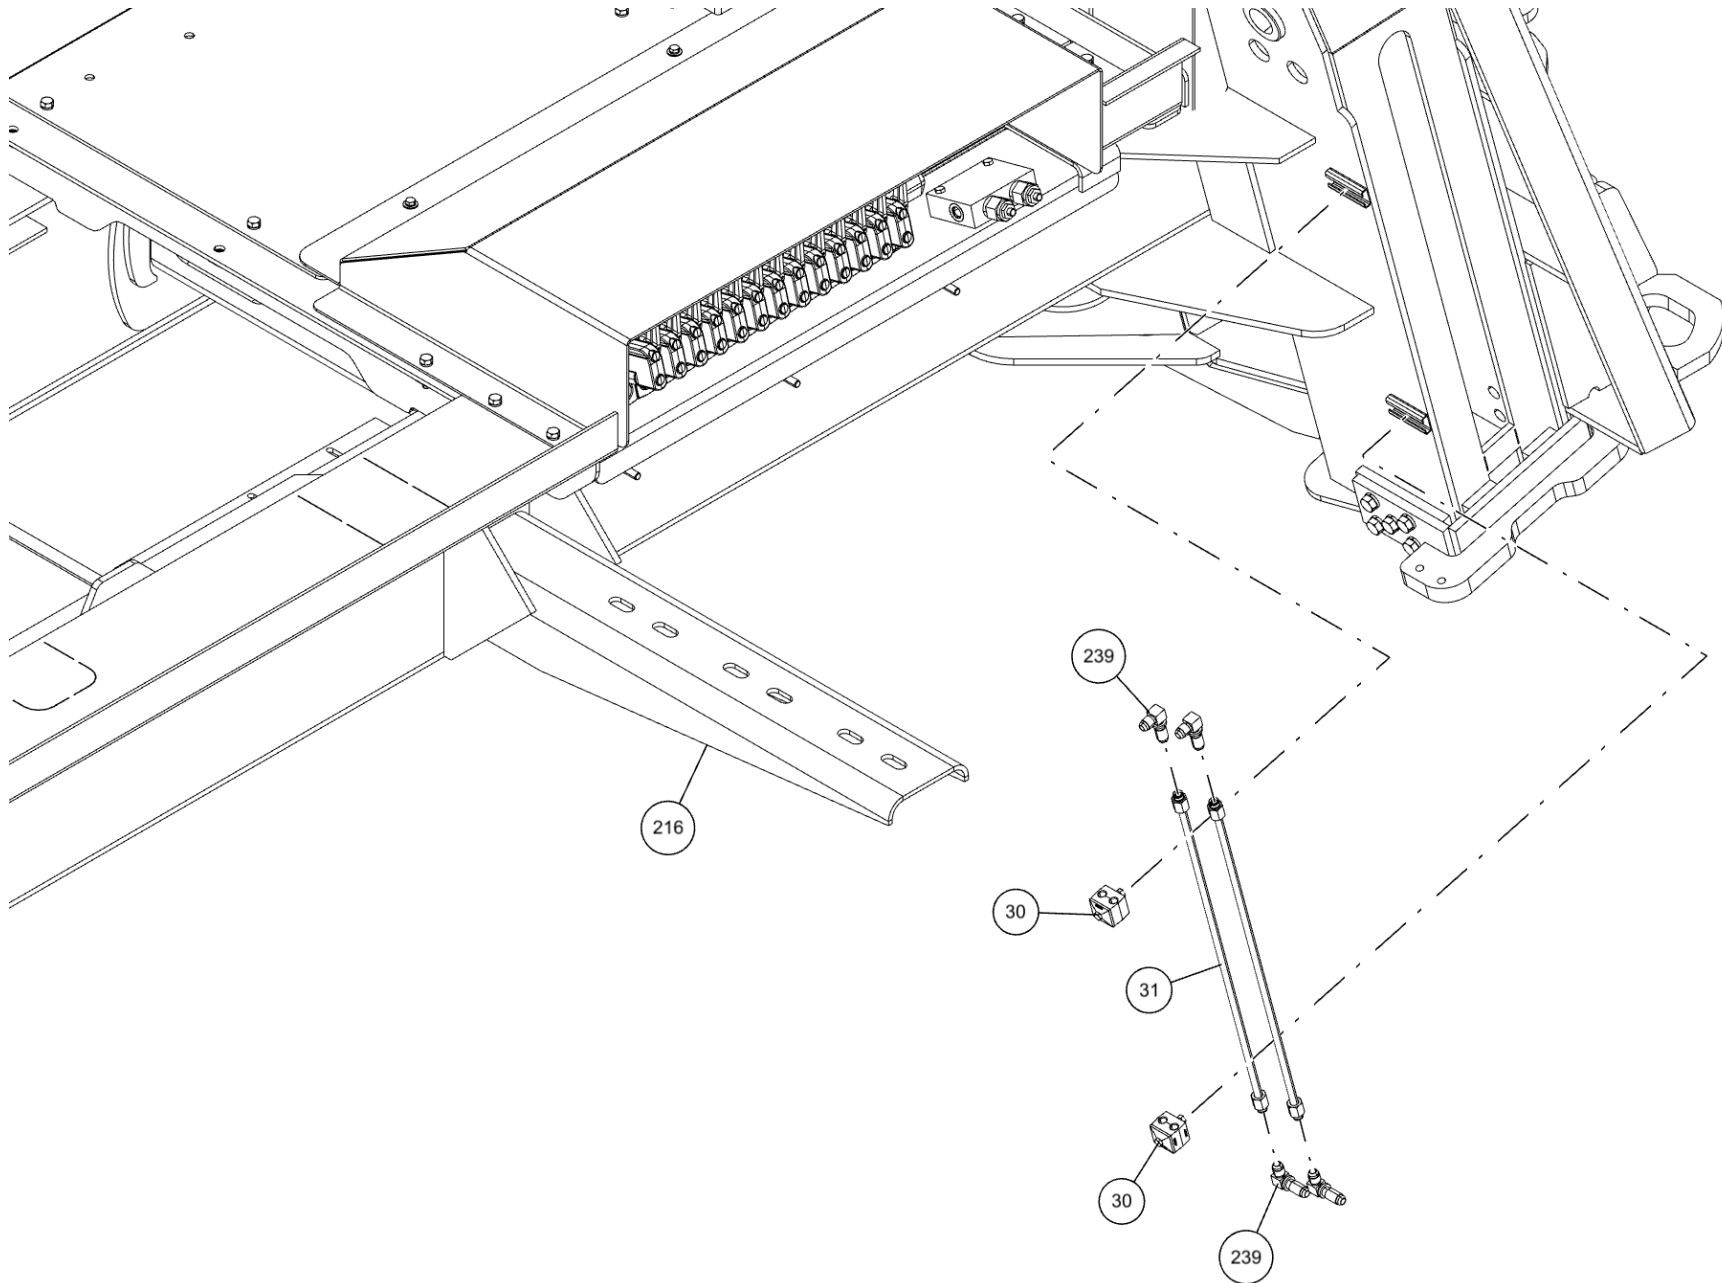

1150S SDU4 STREET LOW RIDER (09013150) (cont'd)
Service/Emergency Air Fittings, Trailer Connect & Covers (cont'd)

ITEM	PART NUMBER	DESCRIPTION	QTY
174	0400687	SCREW, 10-24X3/4 PRH SS	4
175	0400816	WASHER, M10 SS	4
176	0400900	NUT, 1/2-13 LOK JAM	2
177	0402020	SCREW, 1/4-20X3/4 HHC SS	2
178	0402021	SCREW, 1/4-20X1 HHC SS	2
179	0402044	SCREW, 3/8-16X1-1/2 HHC SS	8
180	0402094	NUT, HEX 6-32 SS	3
181	0402110	WASHER, 1/4 SS	17
182	0402111	LKWASHER, 1/4 SS	19
183	0402113	NUT, 1/4-20 LOK SS	2
184	0402118	LKWASHER, 5/16 SS	8
185	0402121	LKWASHER, 3/8 SS	2
186	0712230	BOSS, TURNTABLE LOCK	2
187	0719585	D-RING, TOWING	2
188	0722173	PLATE - VALVE MOUNTING	2
189	0722381	ANGLE - BULKHEAD	2
190	0724651	COVER	2
191	0726179	ANGLE, WINCH MTG, UNIVERSAL	2
192	0726532	COVER - REAR FLOOR PLATE	2
193	0726533	PANEL-FRT CNTR DECK CVR SHORT	1
194	0803923	PIN WLDT - D RING	2
195	0806767	SUPPORT BRKT SHEAVE HEAD SINGL	1
196	0806994	HOUSE LOCK INDICATOR WELDMNT	2
197	0810067	BRACKET-CHAIN ROLLER	2
198	0810500	CABLE TIE BACK WLMT	1
199	09000135	ILLUMINATED LEGEND ASSY-RT UPP	1
200	09025482	K3VL80 PUMP KIT	1
201	09028162	4-STAGE REAR OUTRIGGER ASSY	1
202	0906532	SWIVEL - BOOM ASSEMBLY	1
203	0908418	KIT-MUDFLAP CENTURY ROTATOR	1
204	0908540	BRACKET SUPT, CABLE GUIDE DRAG	1
205	0910260	FRONT OUTRIGGER INSTALLATION	1
206	0910635	OUTRIGGER BLEED VALVE ASSY	1
207	0911237	ILLUM LEGEND ASSY RH LWR WLW	1
208	0911241	CONTROL ASSY, 12 HANDLE WALVOL	1
209	0911316	OUTRIGGER CONTL VALVE KIT-WV	1
210	0911317	WALVOIL VALVE ASSY 5 WINCH ROT	1

ITEM	PART NUMBER	DESCRIPTION	QTY
211	0911324	RH CTL STATION ASSY 5 WINCH WV	1
212	0911331	ILLUM LEGEND ASSY LH LWR WV	1
213	0911449	1150 BOOM ASSY	1
214	0911454	WINCH ASSY 1150	1
215	0911511	ILLUM LGND LH UPPER WV MMO	1
216	0911547	SUBFRM ASSY 1150	1
217	0911548	WRECKER FRM ASSY 1150 12V	1
218	0911591	BUA 22K DRAG WINCH 1150	1
219	0911652	3-STG FRT OUTRGR ASSY BIG FEET	1
220	0911760	SDU4 STREET LOWRIDER&MAST ASY	1
221	0911804	AIR REGULATOR-GAUGE ASSEMBLY	2
222	0911957	KIT, D-RING PARTS	4
223	0912063	XBAR ASY-XHD 5X5 CENT W/ LWRDR	1
224	24773017	HOSE ASSEMBLY 140"LG	2
225	24773018	HOSE ASSEMBLY 140"LG	2
226	9010520	FITTING-ELBOW 1/4T-1/4NPT	3
227	9011071	FITT, BRASS TEE 1/4T-1/4T-1/4T	1
228	9012552	BULKHEAD ADAPTER 1/8M-1/8F NPT	6
229	9012594	FITT,HYD RUN TEE, 6MJx6MBx6MJ	9
230	9024041	SWITCH, ROCKER SPST RED 12V21A	22
231	9041010	1/4 NC X 2 1/4 HHCS GR8	6
232	9041402	1/2 NC X 1 1/4 HHCS PLT GR8	6
233	9041403	1/2 NC X 1 1/2 HHCS PL GR8	14
234	9048800	5/8 WELDLESS CHAIN LINK	1
235	9402970	TOOLBOX MTG. PAD	14
236	942480011	PLATE,SLOT-SS REAR WASHER TBOX	20
237	945030007	CABLE TIE BACK SPRING-1	1
238	AWS-6821-A	HOSE ASSY-PRESSURE	10
239	FC41	FITTING-90DEG BLKHD ELB W/ NUT	9
240	GX263	FITTING, ELB 10MJ-10MB90	4
241	HC1291	FITTING, 4MJ-4MB STR THR	17
242	IC209	FTG-90DEG ADPTR 1/4 ORB	3

1150S SDU4 STREET LOW RIDER (09013150) (cont'd)

Rear Outrigger Hydraulic Tubes