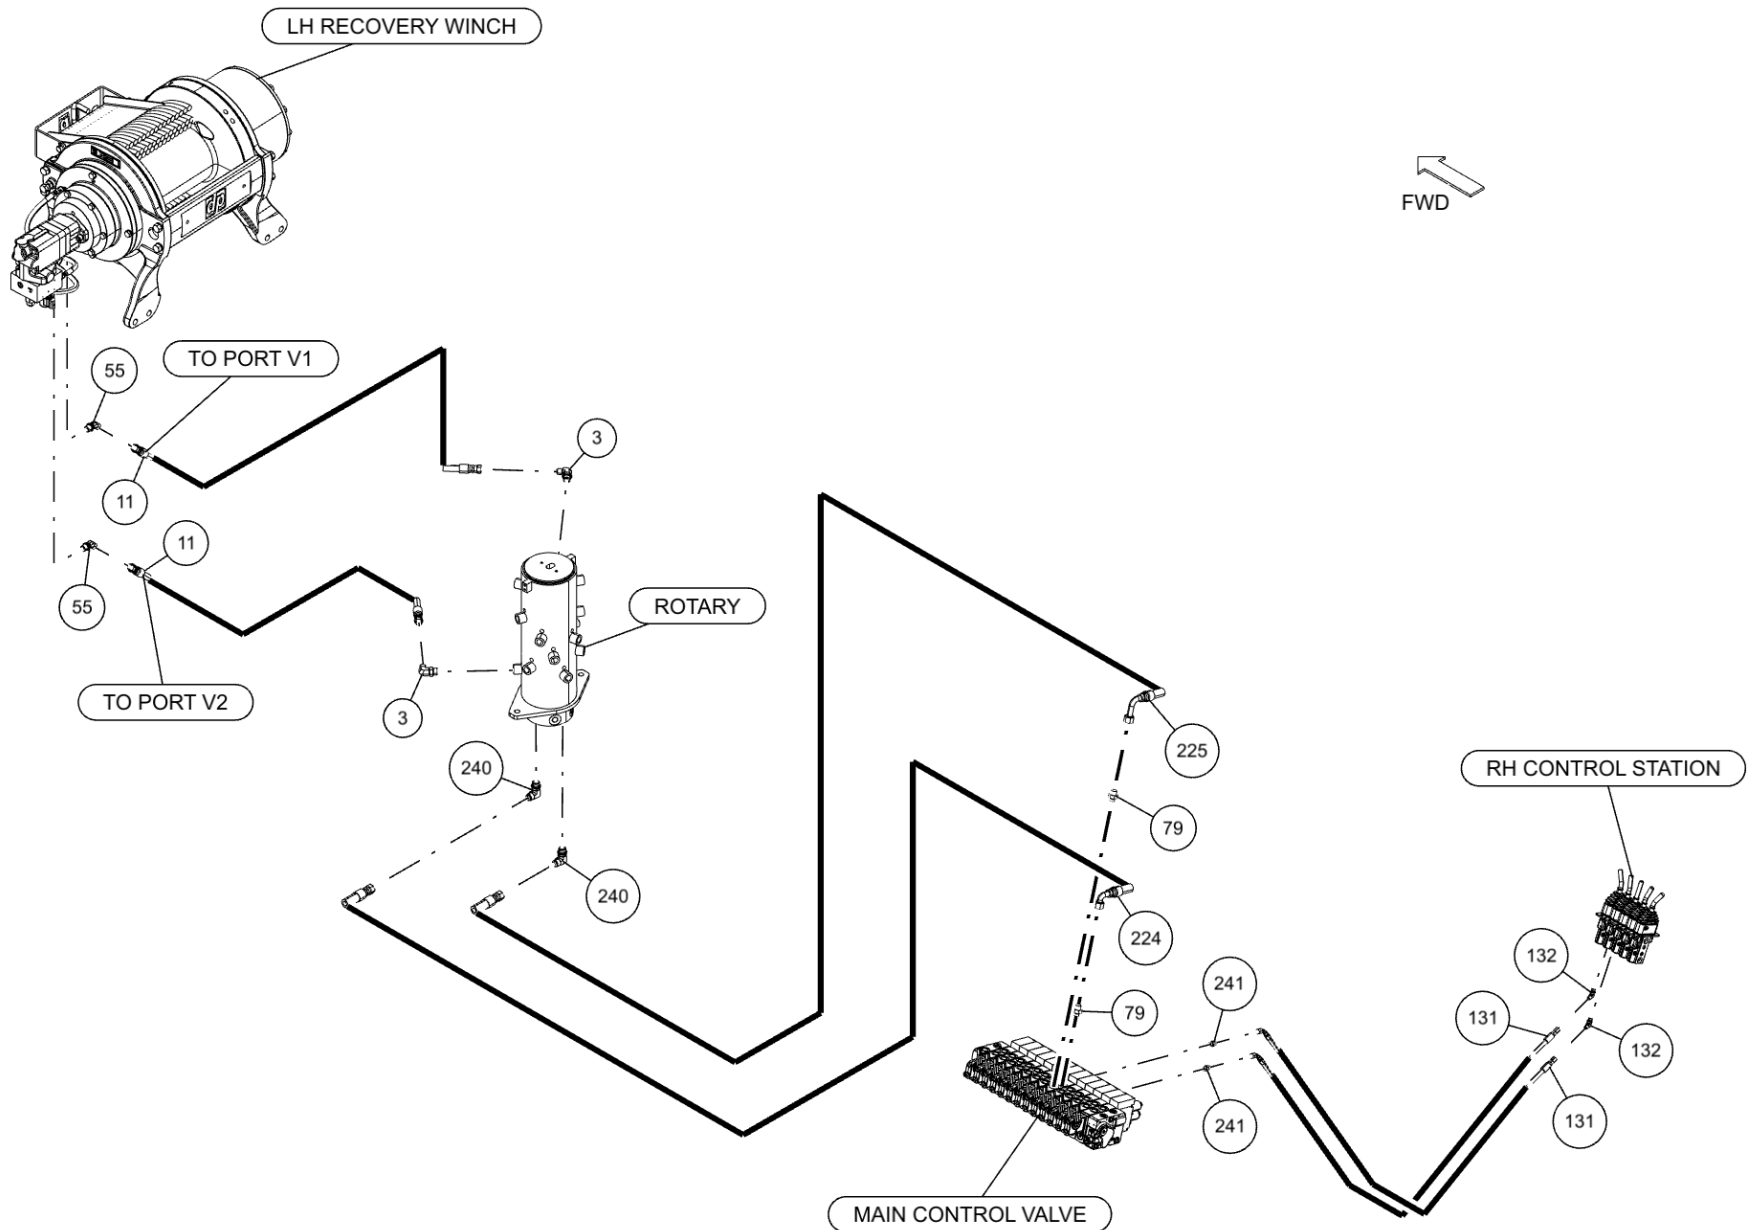

1150S SDU4 STREET LOW RIDER (09013150) (cont'd)

Left Hand Recovery Winch Hydraulic Hoses

1150S SDU4 STREET LOW RIDER (09013150) (cont'd)

Left Hand Recovery Winch Hydraulic Hoses (cont'd)

ITEM	PART NUMBER	DESCRIPTION	QTY
	09013150	1150S SDU4 ST LR 22K 50K DW	
1	0300041	CONNECTOR, 8MJ-8MB	10
2	0300044	ADAPTER, 6MJ-8MB	6
3	0300052	ELBOW, 8MJ-10MB90	4
4	0300113	GREASE FITTING, 1/4-28 STR	1
5	0300229	FITTING, ELB 8MJ-8MP90	1
6	0300364	CLAMP-HOSE,0.875"-2.75" 50"LBS	4
7	0300431	CONNECTOR, 16MJ-16MJ	1
8	0300558	HOSE, SUCTION 2"ID 100R4 (C4)	15 FT.
9	0300657	HOSE HYD, 46" LG	4
10	0300659	HOSE HYD, 45"	2
11	0300660	HOSE HYD, 120"	8
12	0300835	KNOB-BOOM (UP-DOWN)	1
13	0300837	KNOB-BOOM (IN-OUT)	1
14	0300865	FITTING, CONNECTOR 8MJ-8MJ	3
15	03008669	HOSE HYD 144"	1
16	0301113	HOSE HYD, 82"	2
17	0301368	ADAPTER, 16MB-12MJ	1
18	0301370	HOSE HYD LIFT CYL 1040-B	2
19	0301376	CONNECTOR 8 MJ - 10 MB	6
20	0301377	FITTING, TEE,3/8" JIC	1
21	0301388	ELBOW, 8MJ-8MB90	19
22	0301422	FITTING, 6MJ-6MJ SMALL	5
23	0301427	HOSE HYD, 11" 5000 PSI	1
24	0301445	FITTING, EXTENDED	10
25	0301470	FITTING, 90ELB 6MJ-8MB90	10
26	0301471	HOSE, 30" 8FJK-8M3K-8FJX90	5
27	0301473	HOSE HYD, 18" LG	4
28	0301522	ADAPTER, 6MJ-6MB	25
29	0301577	1/4 OD PLASTIC AIRLINE, BLACK	69 FT.
30	03015922	STAUFF CLAMP, 3/8 TWIN	4
31	03016142	TUBE, HYD ASSY SF TO O/R	3
32	0301619	TEE, 6MJ-6MJ-6MB BRANCH	4
33	0301620	ELBOW, 6MJ-6MB90	13
34	0301637	FITTING, FL - FLANGE	1
35	0301695	HOSE HYD, 91"	2
36	0301696	FITTING, ELB 90 DEG 6MJ-6FJX90	3
37	0301730	VALVE, DOUBLE HOLDING	1
38	0301767	FITTING, HOSE BARB 1FJX	1
39	0301781	FITTING, SWV NUT RUN TEE	2
40	0301837	INLINE ORIFICE	1
41	0301861	QUICK PIN,LINCH -B7932 PL 7/16	2
42	0301895	GREASE FITTING, 1/8 STR PTF	6
43	0301909	RECEPTACLE BOOT	1
44	0301946	FITTING, BLKHD CONNECT	3
45	0301948	HD 7 WAY TRAILER CONNECT	1
46	0301997	HOSE HYD, 18" 6FJX-6FJX -6M2T	1
47	0301998	HOSE HYD, 24" LG	2
48	0302000	HOSE HYD, 24"	2
49	0302008	HOSE HYD, 66"	1
50	0302056	HOSE HYD, 183"	5
51	0302085	FITTING, 90 DEG ADPTR	2
52	0302170	FITTING, SWV 90 DEG BENT	3
53	0302205	GAUGE, FLUSH MNTG-6000 PSI	1
54	0302313	HOSE HYD, 25"	4
55	0302321	ELBOW, 8MJ-8MB45	4
56	0302367	PIPE NIPPLE - 2 X 4	1
57	0302372	HOSE HYD, 240" LG	4