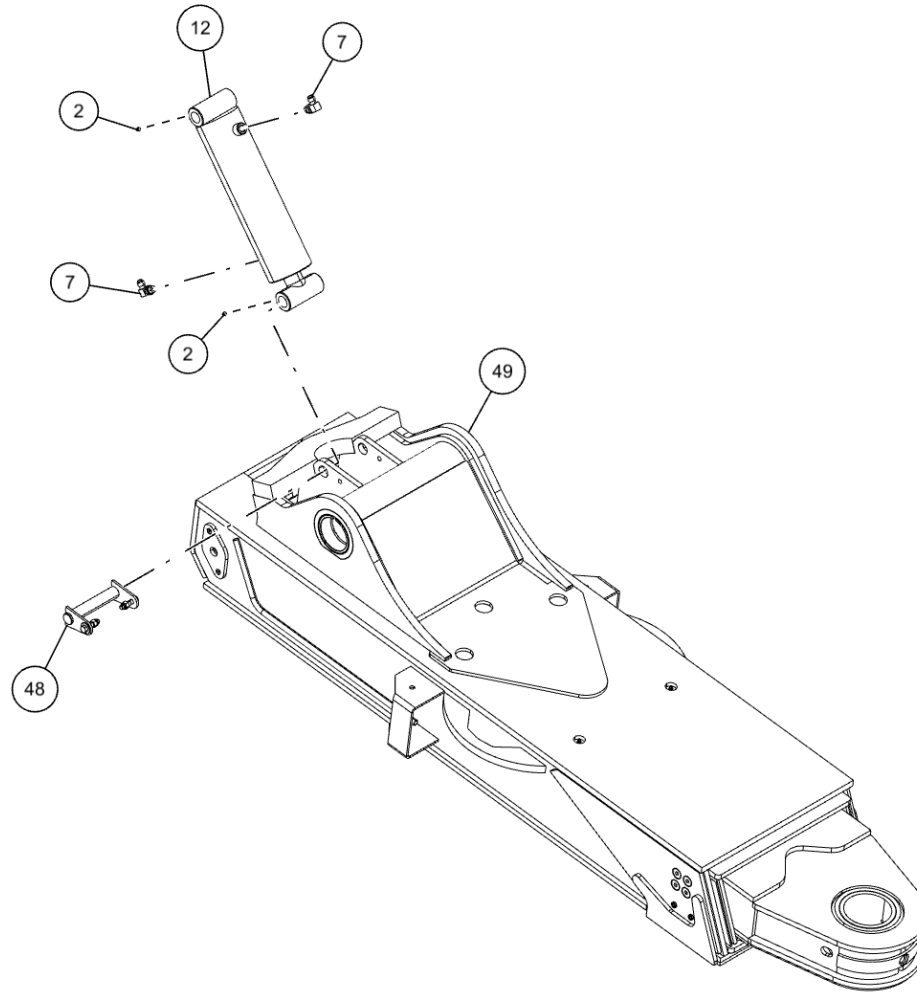

UNDERLIFT & MAST SDU4 STREET LOW RIDER (0911760) (cont'd)
Fold Cylinder Lower Pin & Fittings

UNDERLIFT & MAST SDU4 STREET LOW RIDER (0911760) (cont'd)
Fold Cylinder Lower Pin & Fittings (cont'd)

ITEM	PART NUMBER	DESCRIPTION	QTY
	0911760	SDU4 STREET LOWRIDER&MAST ASY	
1	0300110	SNAP RING, 1" 5100-100	2
2	0300113	GREASE FITTING, 1/4-28 STR	6
3	0300329	SNAP RING, EXTERNAL 2	4
4	0300365	CLAMP,CHECK VALVE RET.7	1
5	0301522	ADAPTER, 6MJ-6MB	1
6	0301619	TEE, 6MJ-6MJ-6MB BRANCH	3
7	0301620	ELBOW, 6MJ-6MB90	5
8	0301895	GREASE FITTING, 1/8 STR PTF	5
9	0301949	3/8" OD AIRLINE,SYNFLEX HOSE	14.5 FT.
10	03022304	CARRIER, SDU-4 24 LINK HOSE	1
11	0303892	SLIDE PAD-BOOM-SIDE	3
12	0306746	CYL HYD - FOLD	1
13	0307106	FITT, CONNECTOR 4MB-6FB	1
14	0307107	VALVE, HOLDING 4000 PSI SAE	2
15	0307351	SLIDE-PAD SDU/2 U/L	2
16	0311242	CYLINDER-TILT SDU/4	2
17	0311344	4MJ X 2MP90 FITTING	6
18	0400070	SCREW, 1/4-20X1 HHC GR5	4
19	0400078	SCREW, 1/4-20X2 HHC GR5	2
20	0400141	SCREW, 3/8-16X7/8 HHC GR5	2
21	0400204	SET SCREW, 1/2-13X3/4 SOC	4
22	0400219	SCREW, 1/2-13X4-1/2 HHC GR5	1
23	0400248	SCREW, 5/8-11X1 HHC GR8	4
24	0400288	SCREW, 3/4-10X2-1/2 HHC GR8	8
25	0400306	SCREW, 7/8-9X3 HHC GR8	8
26	0400367	NUT, 1/4-20 LOK	6
27	0400408	NUT, 1/2-13 LOK	1
28	0400430	NUT, 3/4-10 LOK	8
29	0400437	NUT, 7/8-9 LOK GR8	8
30	0400451	WASHER, 1/4	10

ITEM	PART NUMBER	DESCRIPTION	QTY
31	0400452	LKWASHER, 1/4	4
32	0400482	LKWASHER, 3/8	2
33	0400490	WASHER, 3/4 GR8	8
34	0400508	LKWASHER, 5/8	4
35	0703001	BRKT, MTG CHECK VALVE	1
36	07046783	SHIM-UNDERLIFT SIDE PAD	2
37	0709242	PIN, MAIN PIVOT	1
38	0714209	PIN, PIVOT	1
39	0714218	PIN, TILT CYL	1
40	0714240	PIN, FOLD CYL	1
41	0717919	PIN, LIFT CYLINDER	1
42	0718912	SHIM, VERTICAL BOOM GUIDE	4
43	08014308	MAST, OUTER SDU/4 NO PULLEY	1
44	0804034	TILT CYL MTG BRKT	1
45	0804303	SUPPORT-LEFT PIVOT WLDMT	1
46	0804304	SUPPORT-RIGHT PIVOT WLDMT	1
47	0810255	INNER MAST WLDMT	1
48	0911362	PIN ASSY-FOLD	1
49	0911589	LOWRIDER ASSY-SDU4 STREET 100K	1
50	0911958	KIT, ROTATOR CABLE TIEBACK	2
51	805040011	VERTICAL BOOM GUIDE PAD	2
52	9012549	CONNECTOR-MALE 3/8TUBEX1	2
53	9012552	BULKHEAD ADAPTER 1/8M-1/8F NPT	2
54	9012584	ELBOW-1/4NPT X 3/8TUBE 9	2
55	9043973	5/16-18X1 1/2 FL.HD.SOC.	8
56	9044434	3/8-16X1 NC FLAT SOCKET HD CAP	8
57	945030004	UPPER WEAR PAD-RECOVERY	2
58	HC0159	CYL HYD LIFT-7 BORE H/CHROME	1
59	HD0152	SNAP RING, 3" INTERNAL	2
60	UK0126	PIN-TILT CYL.-BASE END	1