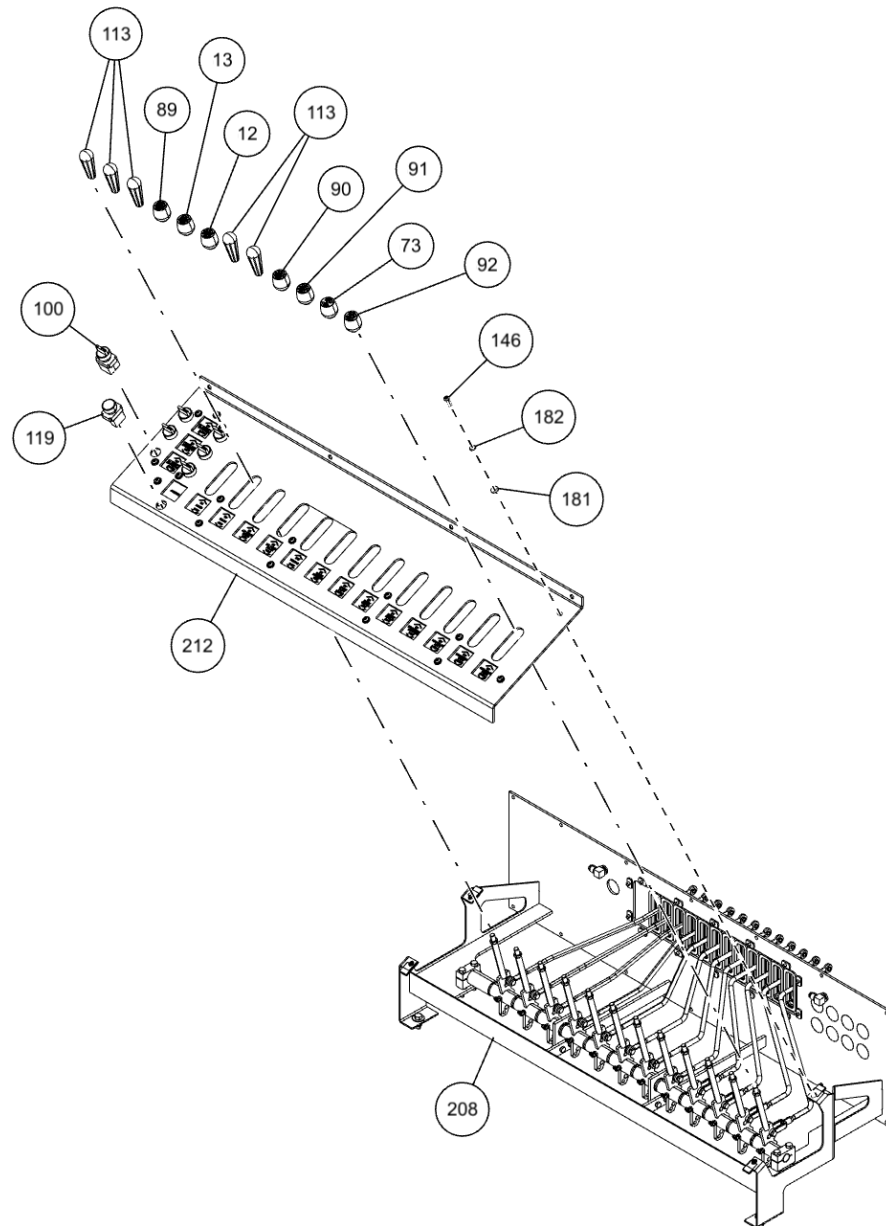

1150S SDU4 STREET LOW RIDER (09013150) (cont'd)
Main Control Valve & Control Station Mounting Hardware (cont'd)

ITEM	PART NUMBER	DESCRIPTION	QTY
174	0400687	SCREW, 10-24X3/4 PRH SS	4
175	0400816	WASHER, M10 SS	4
176	0400900	NUT, 1/2-13 LOK JAM	2
177	0402020	SCREW, 1/4-20X3/4 HHC SS	2
178	0402021	SCREW, 1/4-20X1 HHC SS	2
179	0402044	SCREW, 3/8-16X1-1/2 HHC SS	8
180	0402094	NUT, HEX 6-32 SS	3
181	0402110	WASHER, 1/4 SS	17
182	0402111	LKWASHER, 1/4 SS	19
183	0402113	NUT, 1/4-20 LOK SS	2
184	0402118	LKWASHER, 5/16 SS	8
185	0402121	LKWASHER, 3/8 SS	2
186	0712230	BOSS, TURNTABLE LOCK	2
187	0719585	D-RING, TOWING	2
188	0722173	PLATE - VALVE MOUNTING	2
189	0722381	ANGLE - BULKHEAD	2
190	0724651	COVER	2
191	0726179	ANGLE, WINCH MTG, UNIVERSAL	2
192	0726532	COVER - REAR FLOOR PLATE	2
193	0726533	PANEL-FRT CNTR DECK CVR SHORT	1
194	0803923	PIN WLDT - D RING	2
195	0806767	SUPPORT BRKT SHEAVE HEAD SINGL	1
196	0806994	HOUSE LOCK INDICATOR WELDMNT	2
197	0810067	BRACKET-CHAIN ROLLER	2
198	0810500	CABLE TIE BACK WLMT	1
199	09000135	ILLUMINATED LEGEND ASSY-RT UPP	1
200	09025482	K3VL80 PUMP KIT	1
201	09028162	4-STAGE REAR OUTRIGGER ASSY	1
202	0906532	SWIVEL - BOOM ASSEMBLY	1
203	0908418	KIT-MUDFLAP CENTURY ROTATOR	1
204	0908540	BRACKET SUPT, CABLE GUIDE DRAG	1
205	0910260	FRONT OUTRIGGER INSTALLATION	1
206	0910635	OUTRIGGER BLEED VALVE ASSY	1
207	0911237	ILLUM LEGEND ASSY RH LWR WLW	1
208	0911241	CONTROL ASSY, 12 HANDLE WALVOL	1
209	0911316	OUTRIGGER CONTL VALVE KIT-WV	1
210	0911317	WALVOIL VALVE ASSY 5 WINCH ROT	1

ITEM	PART NUMBER	DESCRIPTION	QTY
211	0911324	RH CTL STATION ASSY 5 WINCH WV	1
212	0911331	ILLUM LEGEND ASSY LH LWR WV	1
213	0911449	1150 BOOM ASSY	1
214	0911454	WINCH ASSY 1150	1
215	0911511	ILLUM LGND LH UPPER WV MMO	1
216	0911547	SUBFRM ASSY 1150	1
217	0911548	WRECKER FRM ASSY 1150 12V	1
218	0911591	BUA 22K DRAG WINCH 1150	1
219	0911652	3-STG FRT OUTRGR ASSY BIG FEET	1
220	0911760	SDU4 STREET LOWRIDER&MAST ASY	1
221	0911804	AIR REGULATOR-GAUGE ASSEMBLY	2
222	0911957	KIT, D-RING PARTS	4
223	0912063	XBAR ASY-XHD 5X5 CENT W/ LWRDR	1
224	24773017	HOSE ASSEMBLY 140"LG	2
225	24773018	HOSE ASSEMBLY 140"LG	2
226	9010520	FITTING-ELBOW 1/4T-1/4NPT	3
227	9011071	FITT, BRASS TEE 1/4T-1/4T-1/4T	1
228	9012552	BULKHEAD ADAPTER 1/8M-1/8F NPT	6
229	9012594	FITT,HYD RUN TEE, 6MJx6MBx6MJ	9
230	9024041	SWITCH, ROCKER SPST RED 12V21A	22
231	9041010	1/4 NC X 2 1/4 HHCS GR8	6
232	9041402	1/2 NC X 1 1/4 HHCS PLT GR8	6
233	9041403	1/2 NC X 1 1/2 HHCS PL GR8	14
234	9048800	5/8 WELDLESS CHAIN LINK	1
235	9402970	TOOLBOX MTG. PAD	14
236	942480011	PLATE,SLOT-SS REAR WASHER TBOX	20
237	945030007	CABLE TIE BACK SPRING-1	1
238	AWS-6821-A	HOSE ASSY-PRESSURE	10
239	FC41	FITTING-90DEG BLKHD ELB W/ NUT	9
240	GX263	FITTING, ELB 10MJ-10MB90	4
241	HC1291	FITTING, 4MJ-4MB STR THR	17
242	IC209	FTG-90DEG ADPTR 1/4 ORB	3

1150S SDU4 STREET LOW RIDER (09013150) (cont'd)

Left Hand Lower Control Panel