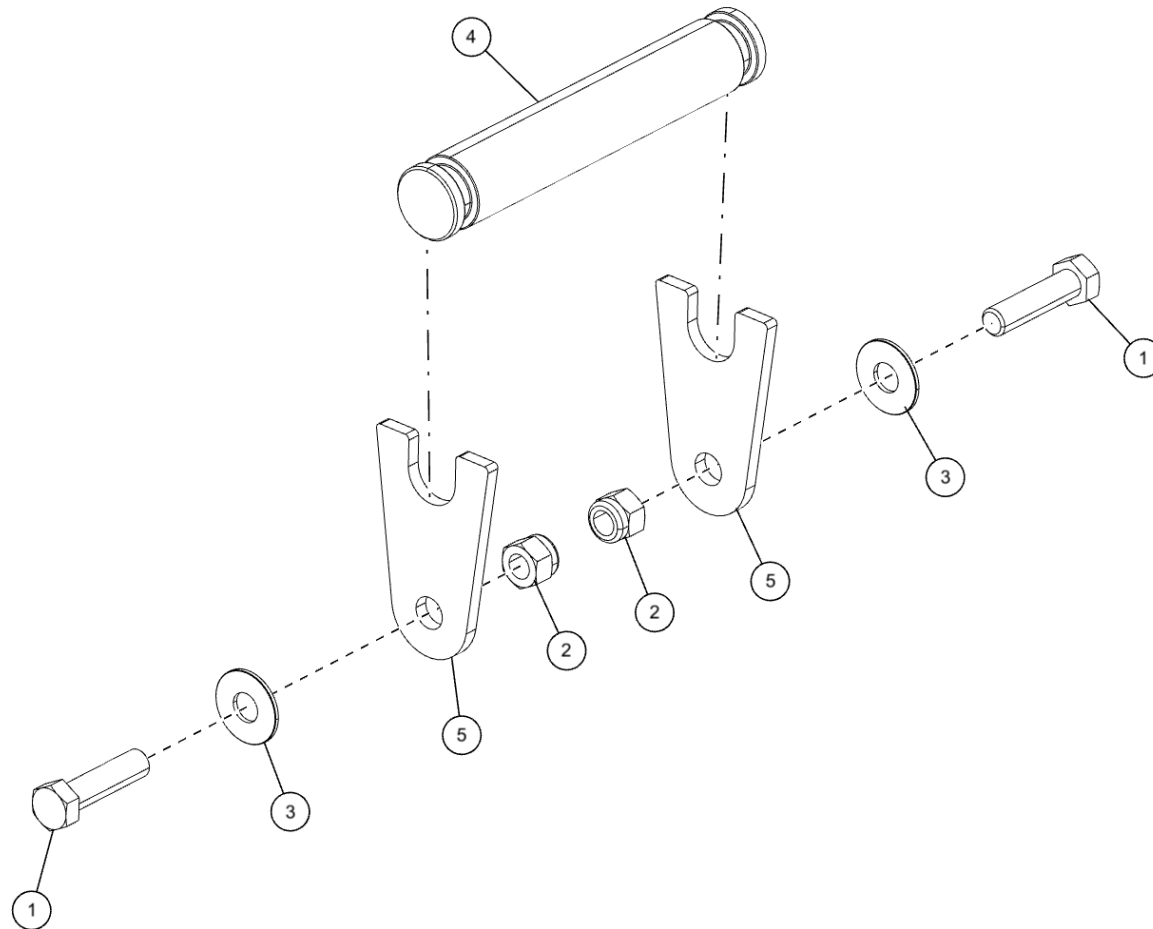

FOLD CYLINDER PIN - UNDERLIFT & MAST (0911362)

Pin Components

FOLD CYLINDER PIN - UNDERLIFT & MAST (0911362) (cont'd)
Pin Components (cont'd)

ITEM	PART NUMBER	DESCRIPTION	QTY
	0911362	PIN ASSY-FOLD	
1	0400132	SCREW, 3/8-16X1-1/2 HHC GR5	2
2	0400392	NUT, 3/8-16 LOK	2
3	0400480	WASHER, 3/8	2
4	0724977	PIN	1
5	0724978	KEEPER PLATE	2