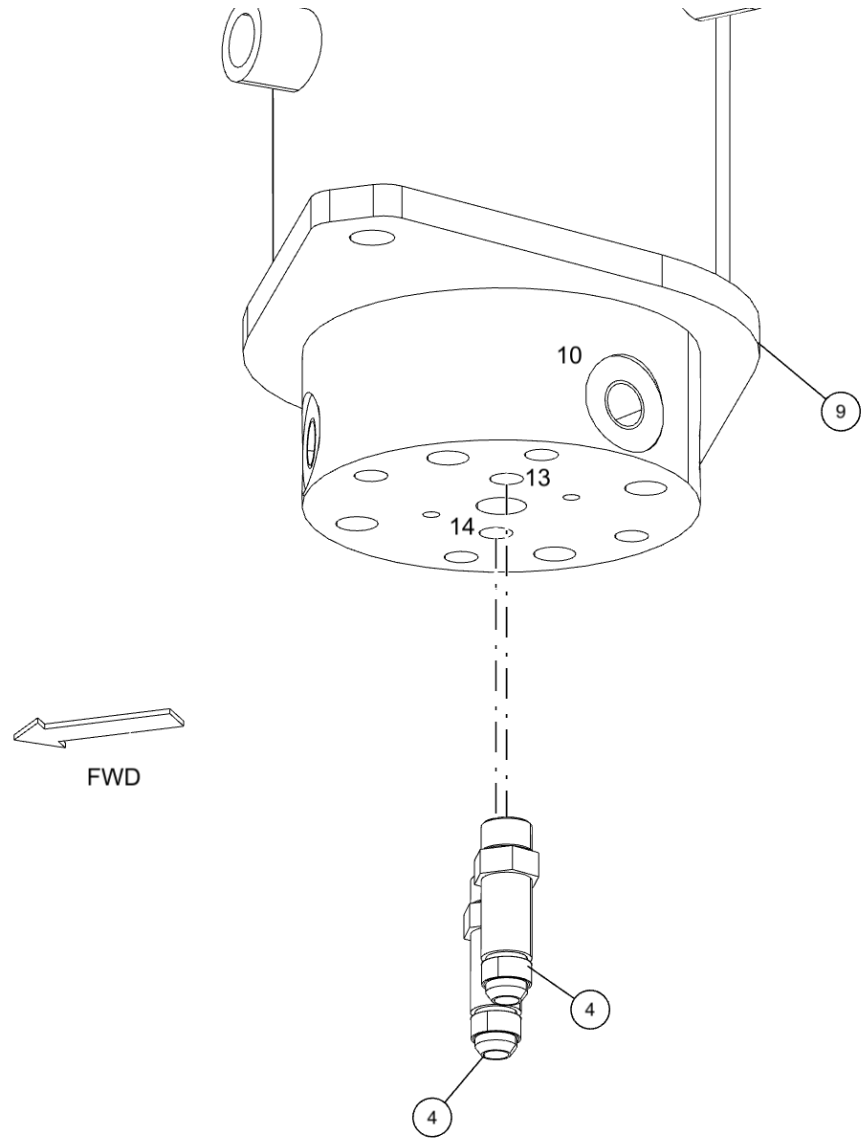

HYDRAULIC ROTARY - SUBFRAME (0911877) (cont'd)
Boom Lift Bottom Ports 13 & 14

HYDRAULIC ROTARY - SUBFRAME (0911877) (cont'd)
Boom Lift Bottom Ports 13 & 14 (cont'd)

ITEM	PART NUMBER	DESCRIPTION	QTY
	0911877	KIT, SWIVEL PKG HYD ROTARY	
1	0300041	CONNECTOR, 8MJ-8MB	4
2	0300052	ELBOW, 8MJ-10MB90	4
3	0301388	ELBOW, 8MJ-8MB90	6
4	0301445	FITTING, EXTENDED	4
5	0301577	1/4 OD PLASTIC AIRLINE, BLACK	18
6	0302508	ELBOW, 8MJ-8MB90LL	6
7	0302695	ADAPTER, 6MJ-4MB	1
8	0303886	4 MB-PLUG	1
9	0310083	SWIVEL, HYDRAULIC	1
10	0310132	FITTING, HYD 4MB-4FP	2
11	0311575	1/4x1/4 PTC SWIVEL MALE ELBOW	2
12	0400260	SCREW, 5/8-11X2 HHC GR5	2
13	0400421	NUT, 5/8-11 LOK	2
14	GX263	FITTING, ELB 10MJ-10MB90	4