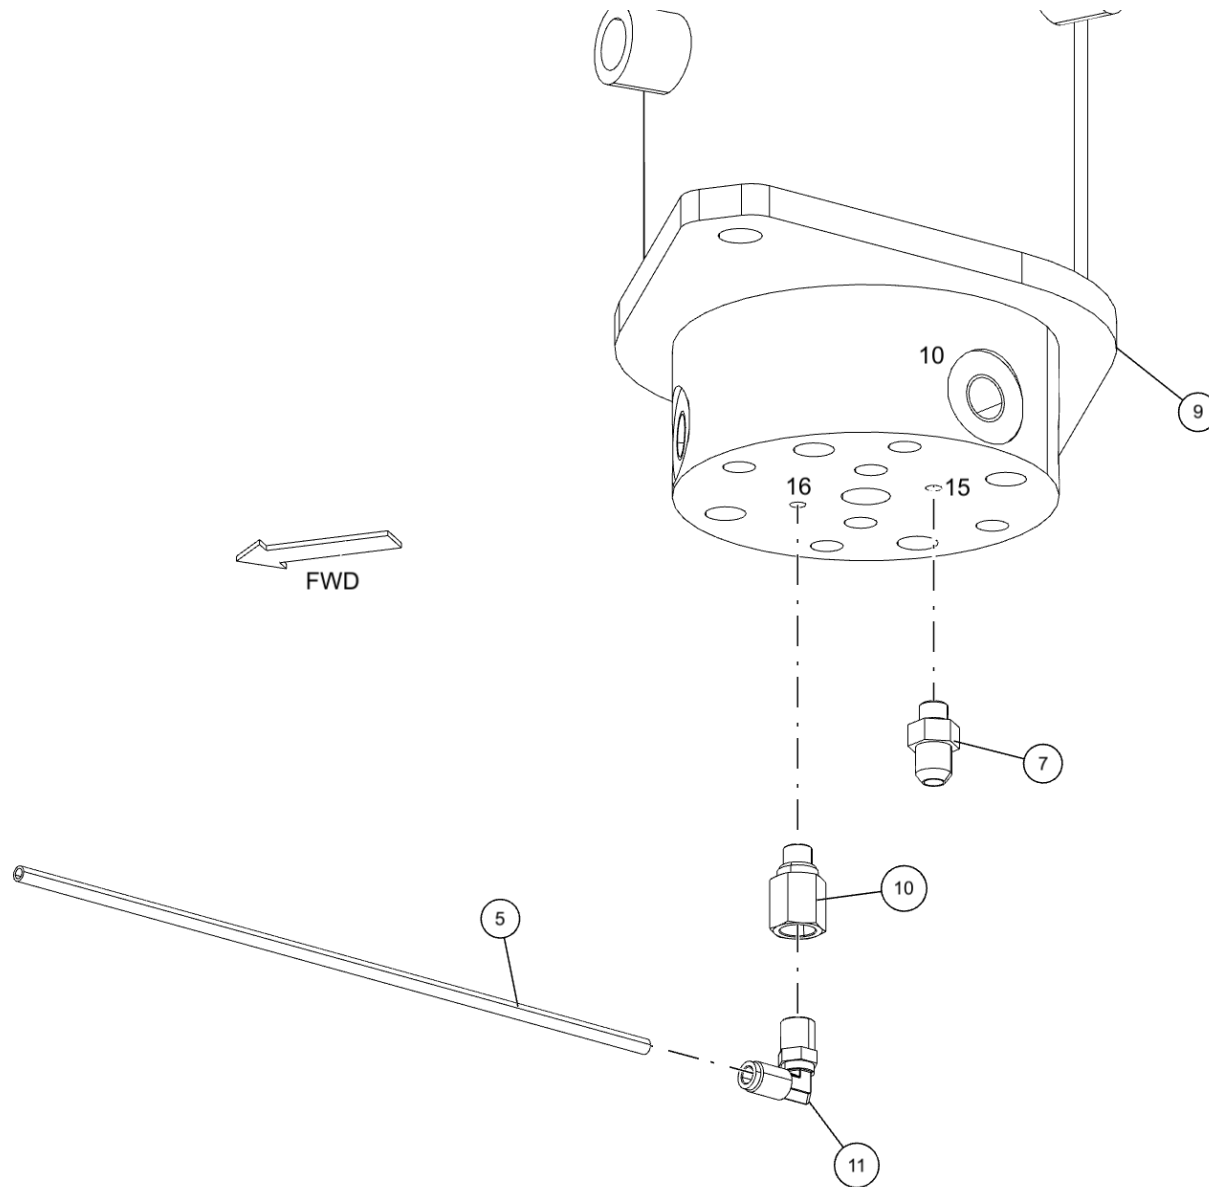

HYDRAULIC ROTARY - SUBFRAME (0911877) (cont'd)
Drain Bottom Port 15 & Air Bottom Port 16

HYDRAULIC ROTARY - SUBFRAME (0911877) (cont'd)
Drain Bottom Port 15 & Air Bottom Port 16 (cont'd)

ITEM	PART NUMBER	DESCRIPTION	QTY
	0911877	KIT, SWIVEL PKG HYD ROTARY	
1	0300041	CONNECTOR, 8MJ-8MB	4
2	0300052	ELBOW, 8MJ-10MB90	4
3	0301388	ELBOW, 8MJ-8MB90	6
4	0301445	FITTING, EXTENDED	4
5	0301577	1/4 OD PLASTIC AIRLINE, BLACK	18
6	0302508	ELBOW, 8MJ-8MB90LL	6
7	0302695	ADAPTER, 6MJ-4MB	1
8	0303886	4 MB-PLUG	1
9	0310083	SWIVEL, HYDRAULIC	1
10	0310132	FITTING, HYD 4MB-4FP	2
11	0311575	1/4x1/4 PTC SWIVEL MALE ELBOW	2
12	0400260	SCREW, 5/8-11X2 HHC GR5	2
13	0400421	NUT, 5/8-11 LOK	2
14	GX263	FITTING, ELB 10MJ-10MB90	4