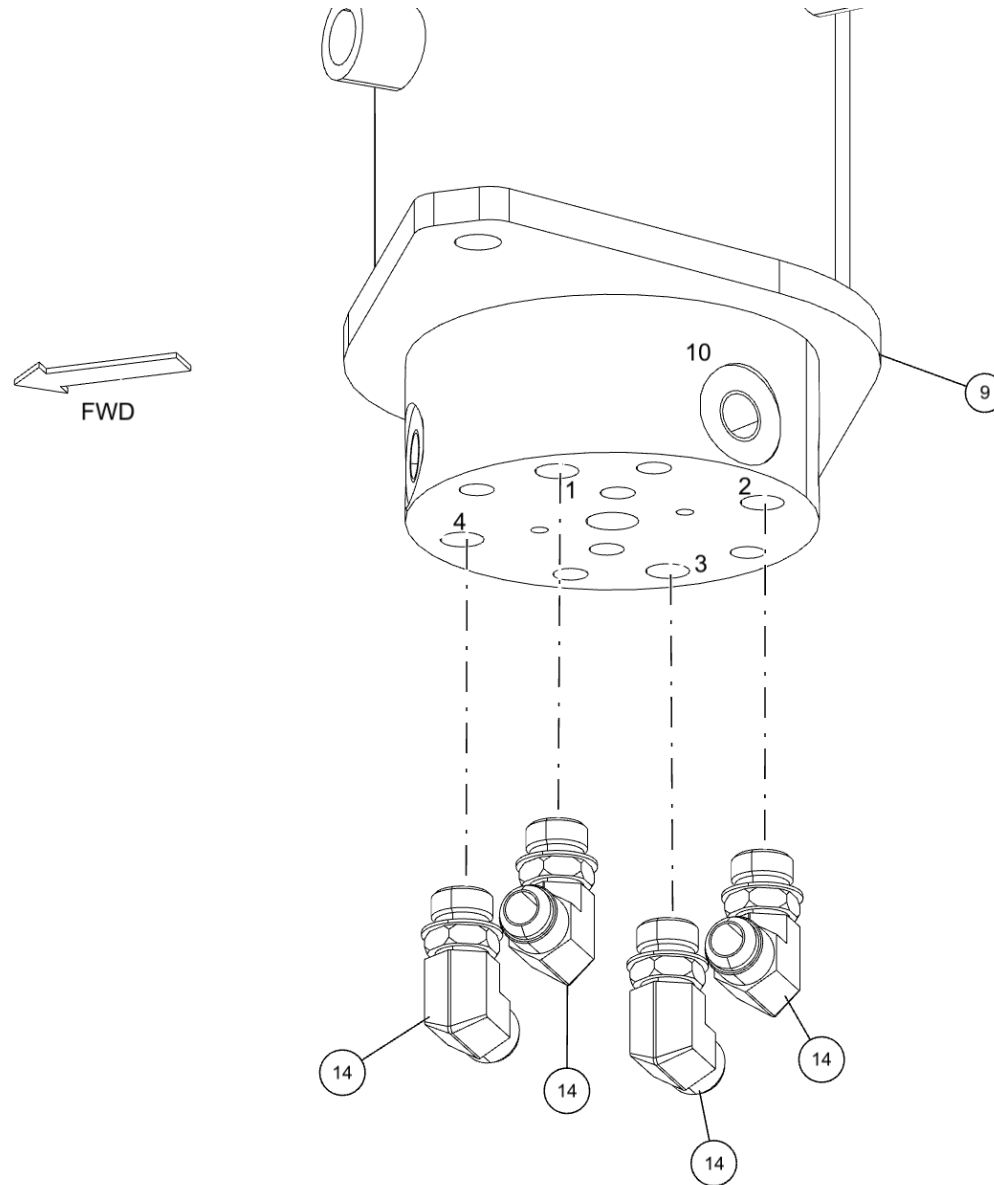

HYDRAULIC ROTARY - SUBFRAME (0911877) (cont'd)

Recovery Winch Bottom Ports 1, 2, 3 & 4

HYDRAULIC ROTARY - SUBFRAME (0911877) (cont'd)
Recovery Winch Bottom Ports 1, 2, 3 & 4 (cont'd)

ITEM	PART NUMBER	DESCRIPTION	QTY
	0911877	KIT, SWIVEL PKG HYD ROTARY	
1	0300041	CONNECTOR, 8MJ-8MB	4
2	0300052	ELBOW, 8MJ-10MB90	4
3	0301388	ELBOW, 8MJ-8MB90	6
4	0301445	FITTING, EXTENDED	4
5	0301577	1/4 OD PLASTIC AIRLINE, BLACK	18
6	0302508	ELBOW, 8MJ-8MB90LL	6
7	0302695	ADAPTER, 6MJ-4MB	1
8	0303886	4 MB-PLUG	1
9	0310083	SWIVEL, HYDRAULIC	1
10	0310132	FITTING, HYD 4MB-4FP	2
11	0311575	1/4x1/4 PTC SWIVEL MALE ELBOW	2
12	0400260	SCREW, 5/8-11X2 HHC GR5	2
13	0400421	NUT, 5/8-11 LOK	2
14	GX263	FITTING, ELB 10MJ-10MB90	4