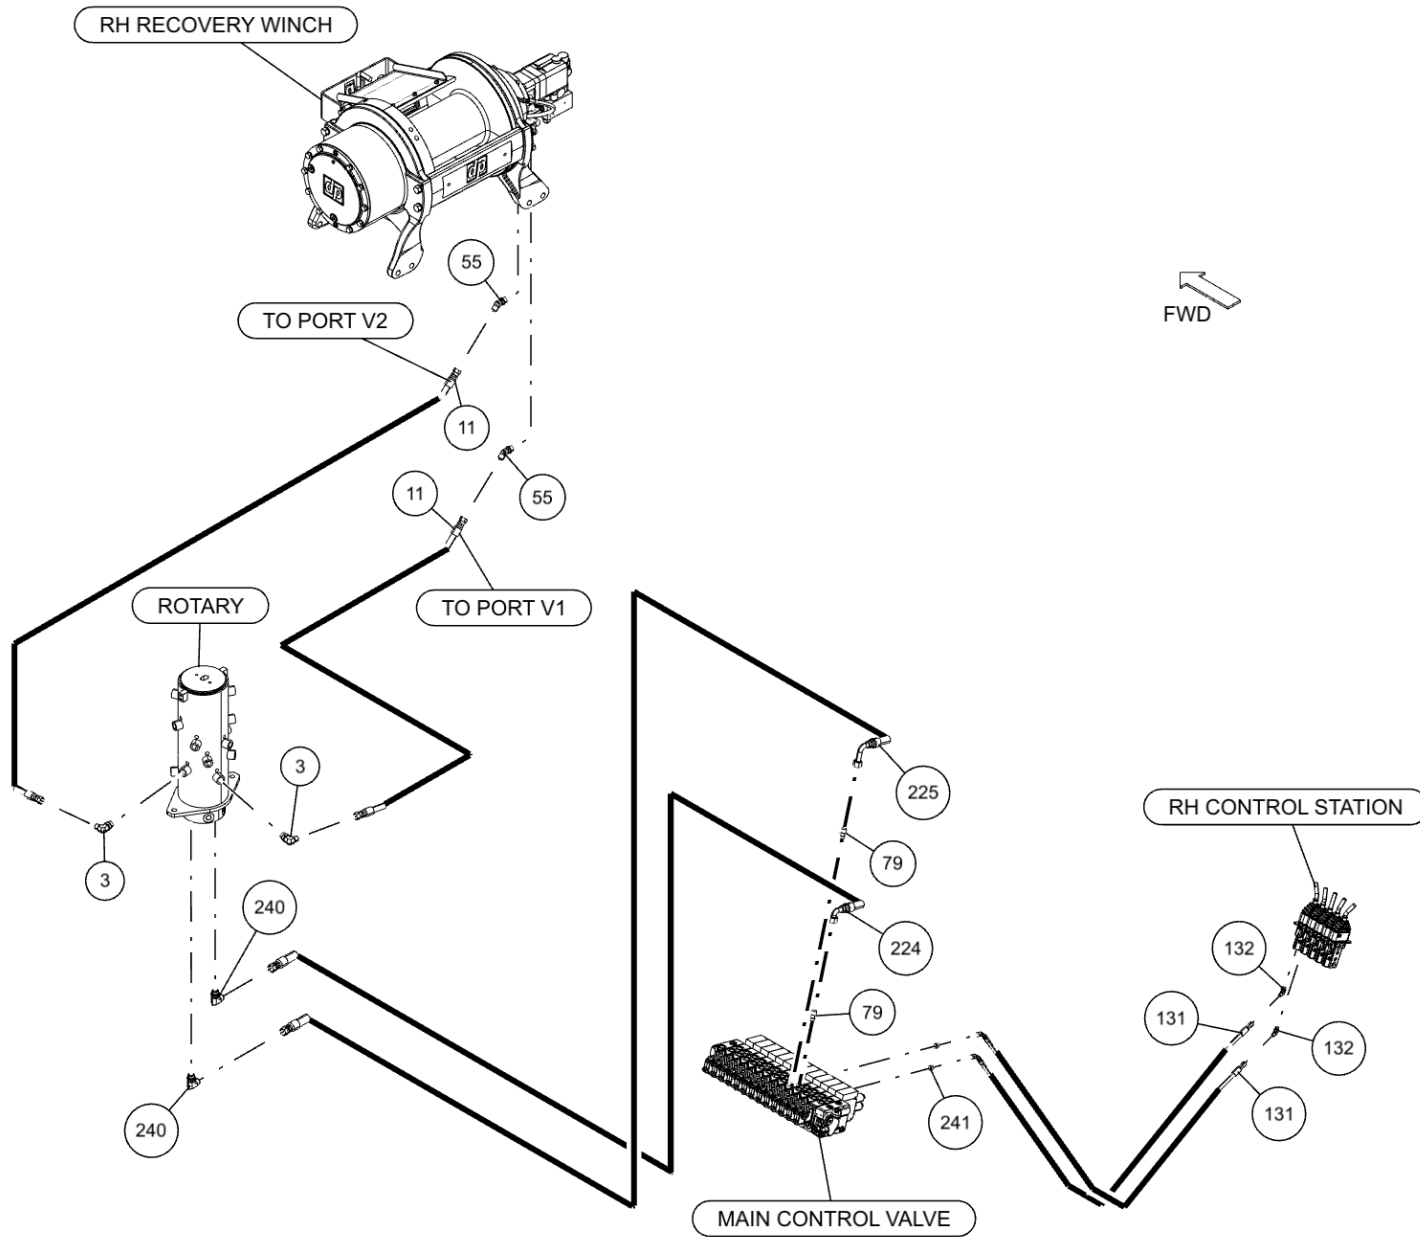

1150S SDU4 STREET LOW RIDER (09013150) (cont'd)

Right Hand Recovery Winch Hydraulic Hoses

1150S SDU4 STREET LOW RIDER (09013150) (cont'd)

Right Hand Recovery Winch Hydraulic Hoses (cont'd)

ITEM	PART NUMBER	DESCRIPTION	QTY
1	09013150	1150S SDU4 ST LR 22K 50K DW	
	0300041	CONNECTOR, 8MJ-8MB	10
2	0300044	ADAPTER, 6MJ-8MB	6
3	0300052	ELBOW, 8MJ-10MB90	4
4	0300113	GREASE FITTING, 1/4-28 STR	1
5	0300229	FITTING, ELB 8MJ-8MP90	1
6	0300364	CLAMP-HOSE,0.875"-2.75" 50"LBS	4
7	0300431	CONNECTOR, 16MJ-16MJ	1
8	0300558	HOSE, SUCTION 2"ID 100R4 (C4)	15 FT.
9	0300657	HOSE HYD, 46" LG	4
10	0300659	HOSE HYD, 45"	2
11	0300660	HOSE HYD, 120"	8
12	0300835	KNOB-BOOM (UP-DOWN)	1
13	0300837	KNOB-BOOM (IN-OUT)	1
14	0300865	FITTING, CONNECTOR 8MJ-8MJ	3
15	03008669	HOSE HYD 144"	1
16	0301113	HOSE HYD, 82"	2
17	0301368	ADAPTER, 16MB-12MJ	1
18	0301370	HOSE HYD LIFT CYL 1040-B	2
19	0301376	CONNECTOR 8 MJ - 10 MB	6
20	0301377	FITTING, TEE,3/8" JIC	1
21	0301388	ELBOW, 8MJ-8MB90	19
22	0301422	FITTING, 6MJ-6MJ SMALL	5
23	0301427	HOSE HYD, 11" 5000 PSI	1
24	0301445	FITTING, EXTENDED	10
25	0301470	FITTING, 90ELB 6MJ-8MB90	10
26	0301471	HOSE, 30" 8FJK-8M3K-8FJX90	5
27	0301473	HOSE HYD, 18" LG	4
28	0301522	ADAPTER, 6MJ-6MB	25
29	0301577	1/4 OD PLASTIC AIRLINE, BLACK	69 FT.
30	03015922	STAUFF CLAMP, 3/8 TWIN	4
31	03016142	TUBE, HYD ASSY SF TO O/R	4
32	0301619	TEE, 6MJ-6MJ-6MB BRANCH	3
33	0301620	ELBOW, 6MJ-6MB90	13
34	0301637	FITTING, FL - FLANGE	1
35	0301695	HOSE HYD, 91"	2
36	0301696	FITTING, ELB 90 DEG 6MJ-6FJX90	3
37	0301730	VALVE, DOUBLE HOLDING	1
38	0301767	FITTING, HOSE BARB 1FJIX	1
39	0301781	FITTING, SWV NUT RUN TEE	2
40	0301837	INLINE ORIFICE	1
41	0301861	QUICK PIN,LINCH -B7932 PL 7/16	2
42	0301895	GREASE FITTING, 1/8 STR PTF	6
43	0301909	RECEPTACLE BOOT	1
44	0301946	FITTING, BLKHD CONNECT	3
45	0301948	HD 7 WAY TRAILER CONNECT	1
46	0301997	HOSE HYD, 18" 6FJX-6FJX -6M2T	1
47	0301998	HOSE HYD, 24" LG	2
48	0302000	HOSE HYD, 24"	2
49	0302008	HOSE HYD, 66"	1
50	0302056	HOSE HYD, 183"	5
51	0302085	FITTING, 90 DEG ADPTR	2
52	0302170	FITTING, SWV 90 DEG BENT	3
53	0302205	GAUGE, FLUSH MNTG-6000 PSI	1
54	0302313	HOSE HYD, 25"	4
55	0302321	ELBOW, 8MJ-8MB45	4
56	0302367	PIPE NIPPLE - 2 X 4	1
57	0302372	HOSE HYD, 240" LG	4