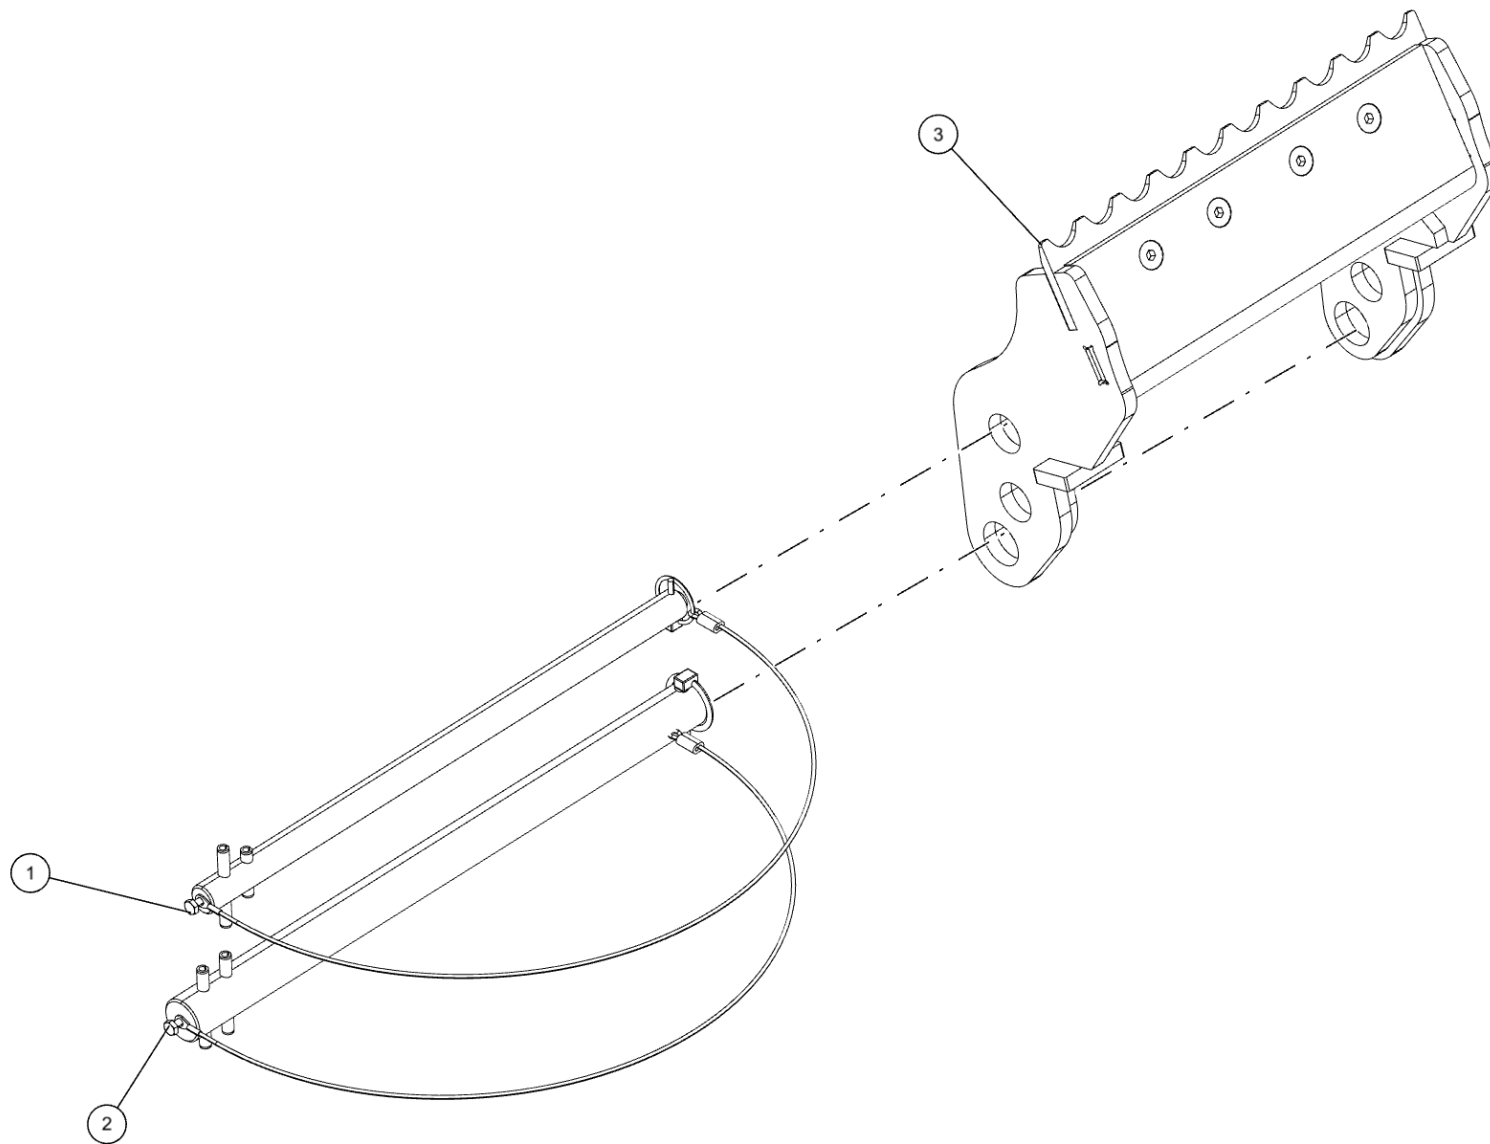

SPADE KIT - REAR OUTRIGGERS (0912051)

Spade Kit Components

SPADE KIT - REAR OUTRIGGERS (0912051) (cont'd)
Spade Kit Components (cont'd)

ITEM	PART NUMBER	DESCRIPTION	QTY
1	0912051	CENTURY SPADE KIT	
2	0911123	PIN ASSY - SPADE LOCK	2
2	0911124	PIN ASSY - SPADE PIVOT	2
3	0911167	SPADE ASSY - REAR OUTRIGGER	2