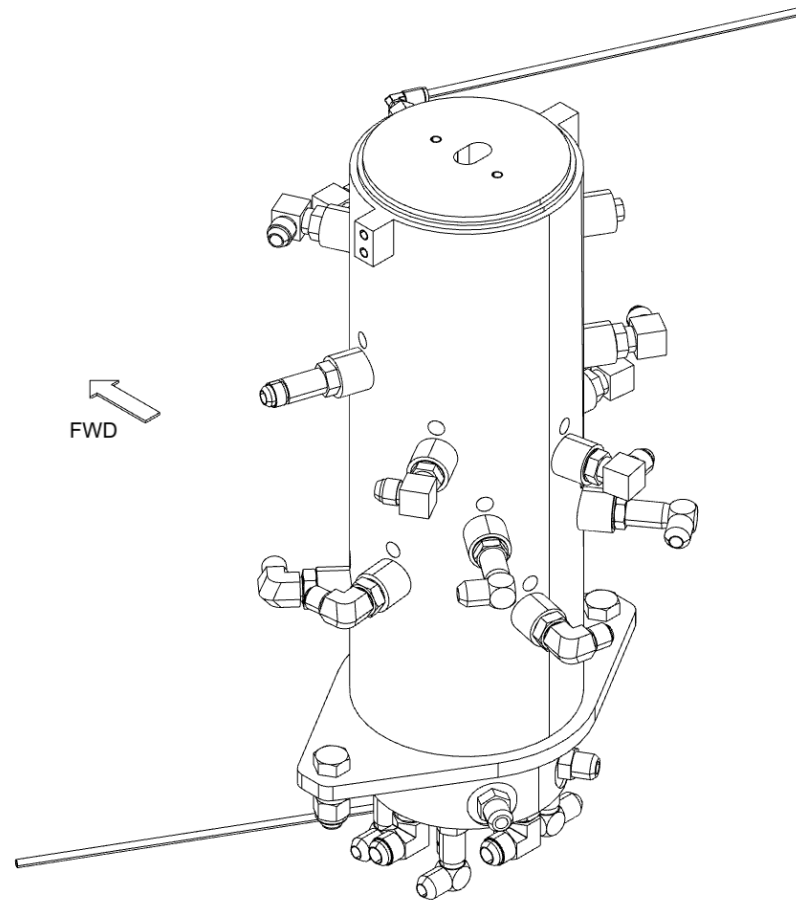

HYDRAULIC ROTARY - SUBFRAME (0911877)

Rotary

HYDRAULIC ROTARY - SUBFRAME (0911877) (cont'd)
Rotary (cont'd)

ITEM	PART NUMBER	DESCRIPTION	QTY
	0911877	KIT, SWIVEL PKG HYD ROTARY	
1	0300041	CONNECTOR, 8MJ-8MB	4
2	0300052	ELBOW, 8MJ-10MB90	4
3	0301388	ELBOW, 8MJ-8MB90	6
4	0301445	FITTING, EXTENDED	4
5	0301577	1/4 OD PLASTIC AIRLINE, BLACK	18
6	0302508	ELBOW, 8MJ-8MB90LL	6
7	0302695	ADAPTER, 6MJ-4MB	1
8	0303886	4 MB-PLUG	1
9	0310083	SWIVEL, HYDRAULIC	1
10	0310132	FITTING, HYD 4MB-4FP	2
11	0311575	1/4x1/4 PTC SWIVEL MALE ELBOW	2
12	0400260	SCREW, 5/8-11X2 HHC GR5	2
13	0400421	NUT, 5/8-11 LOK	2
14	GX263	FITTING, ELB 10MJ-10MB90	4