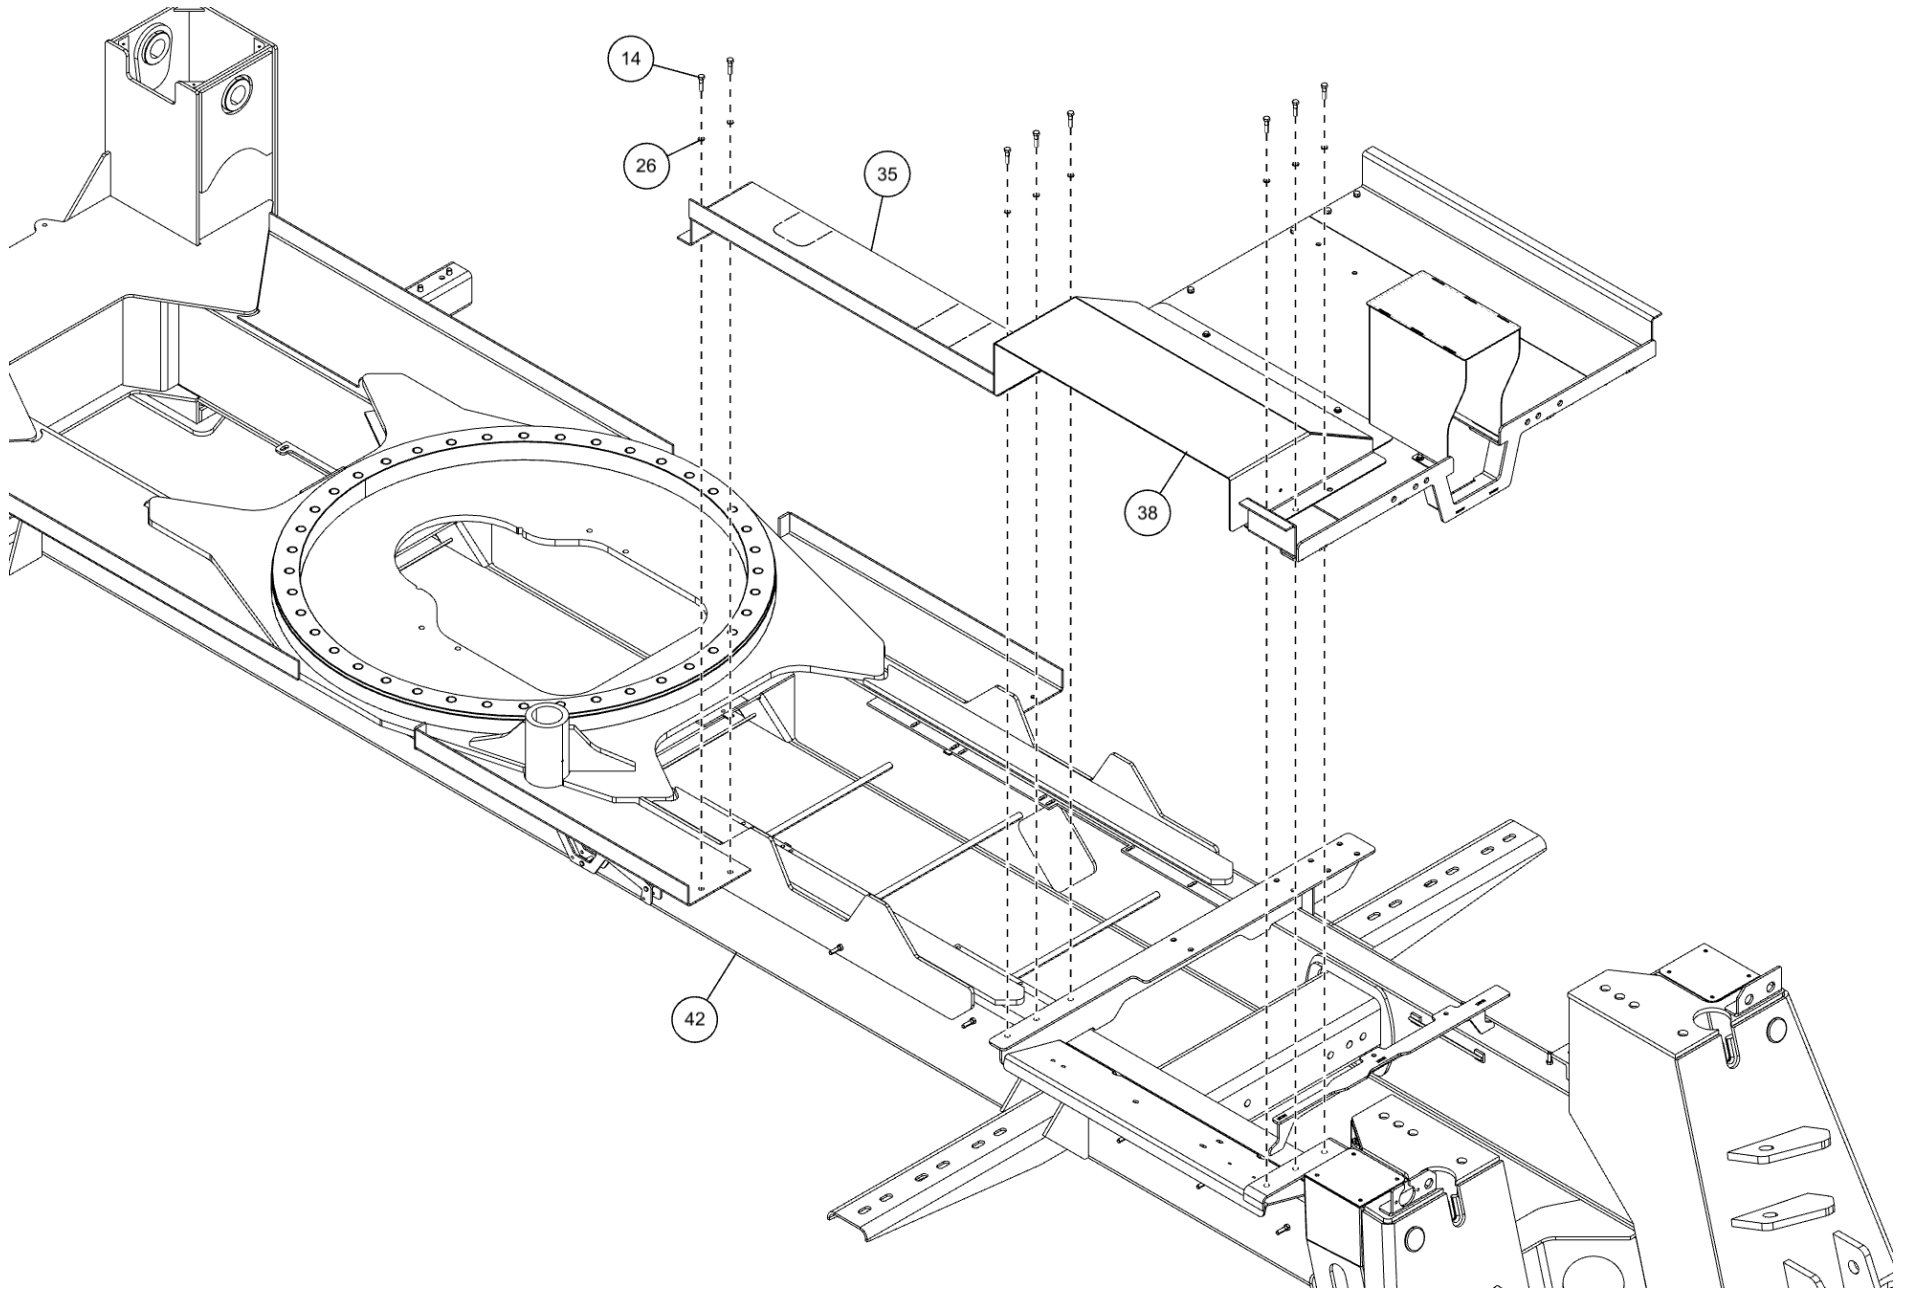

SUBFRAME ASSEMBLY (0911547) (cont'd)

Main Control Valve Cover & Left Front Deck Panel Cover Mounting Hardware

SUBFRAME ASSEMBLY (0911547) (cont'd)

Main Control Valve Cover & Left Front Deck Panel Cover Mounting Hardware (cont'd)

ITEM	PART NUMBER	DESCRIPTION	QTY
	0911547	SUBFRM ASSY 1150	
1	0300113	GREASE FITTING, 1/4-28 STR	1
2	0300229	FITTING, ELB 8MJ-8MP90	1
3	0301368	ADAPTER, 16MB-12MJ	1
4	0301696	FITTING, ELB 90 DEG 6MJ-6FJX90	2
5	0301781	FITTING, SWV NUT RUN TEE	1
6	0302170	FITTING, SWV 90 DEG BENT	2
7	0302727	FITTING, HYD CONN	3
8	0307450	PAD - SLIDE, BUMPER	2
9	0310432	FITTING - ADAPTER 16MJ-20MB	2
10	0310637	PLUG, HOLE	2
11	0311747	BEARING ROTATOR	1
12	0400070	SCREW, 1/4-20X1 HHC GR5	8
13	0400109	SCREW, 5/16-18X1 HHC GR5	4
14	0400132	SCREW, 3/8-16X1-1/2 HHC GR5	24
15	0400338	SCREW, 1-8X6-1/2 HHC GR8	40
16	0400349	SCREW, 3/8-16X3/4 FHS BO	4
17	0400379	NUT, 5/16-18 SPR J	12
18	0400416	NUT, 1/2-13 LOK GR8	4
19	0400451	WASHER, 1/4	8
20	0400452	LKWASHER, 1/4	8
21	0400491	LKWASHER, 1/2	8
22	0400497	WASHER, 1/2 GR8	4
23	0400522	WASHER, 1-1/16X2X1/8 TH YZ	40
24	0402032	SCREW, 5/16-18X1 HHC SS	4

ITEM	PART NUMBER	DESCRIPTION	QTY
25	0402118	LKWASHER, 5/16 SS	8
26	0402121	LKWASHER, 3/8 SS	24
27	07008501	PLATE, FRONT HYD COVER	1
28	07009366	DECK PLATE, SDU4 COVER	1
29	07030626	PLATE - SPACER	4
30	0722002	PLATE - REAR O/R COVER	2
31	0722669	COVER, RIGHT CHAIN BOX	1
32	0722670	COVER, LEFT CHAIN BOX	1
33	0725476	PLATE HYD SWIVEL MTG	1
34	0726534	FLOOR PLATE COVER - DECK REAR	1
35	0726535	COVER - DECK PANEL LEFT FRONT	1
36	0726536	PLATE, FLOOR - REAR VALVE COVER	1
37	0726537	COVER - DECK PANEL RIGHT FRONT	1
38	0726540	COVER - VALVE, SDU WV	1
39	0726541	PLATE - FLOOR - OUTER COVER	1
40	08006369	ANGLE, DECK PLATE MTG	1
41	08006950	COVER, HOSE CARRIER	1
42	0810221	SUBFRAME WLDMT 1150	1
43	0908432	ROTATOR PINLOCK ASSY	1
44	0910338	KIT VALVE CHANNEL MTG	1
45	0911857	TANK ASSY	1
46	0911877	KIT, SWIVEL PKG HYD ROTARY	1
47	9041402	1/2 NC X 1 1/4 HHCS PLT GR8	8
48	9041406	1/2 NC X 2 1/2 HHCS PL GR8	4