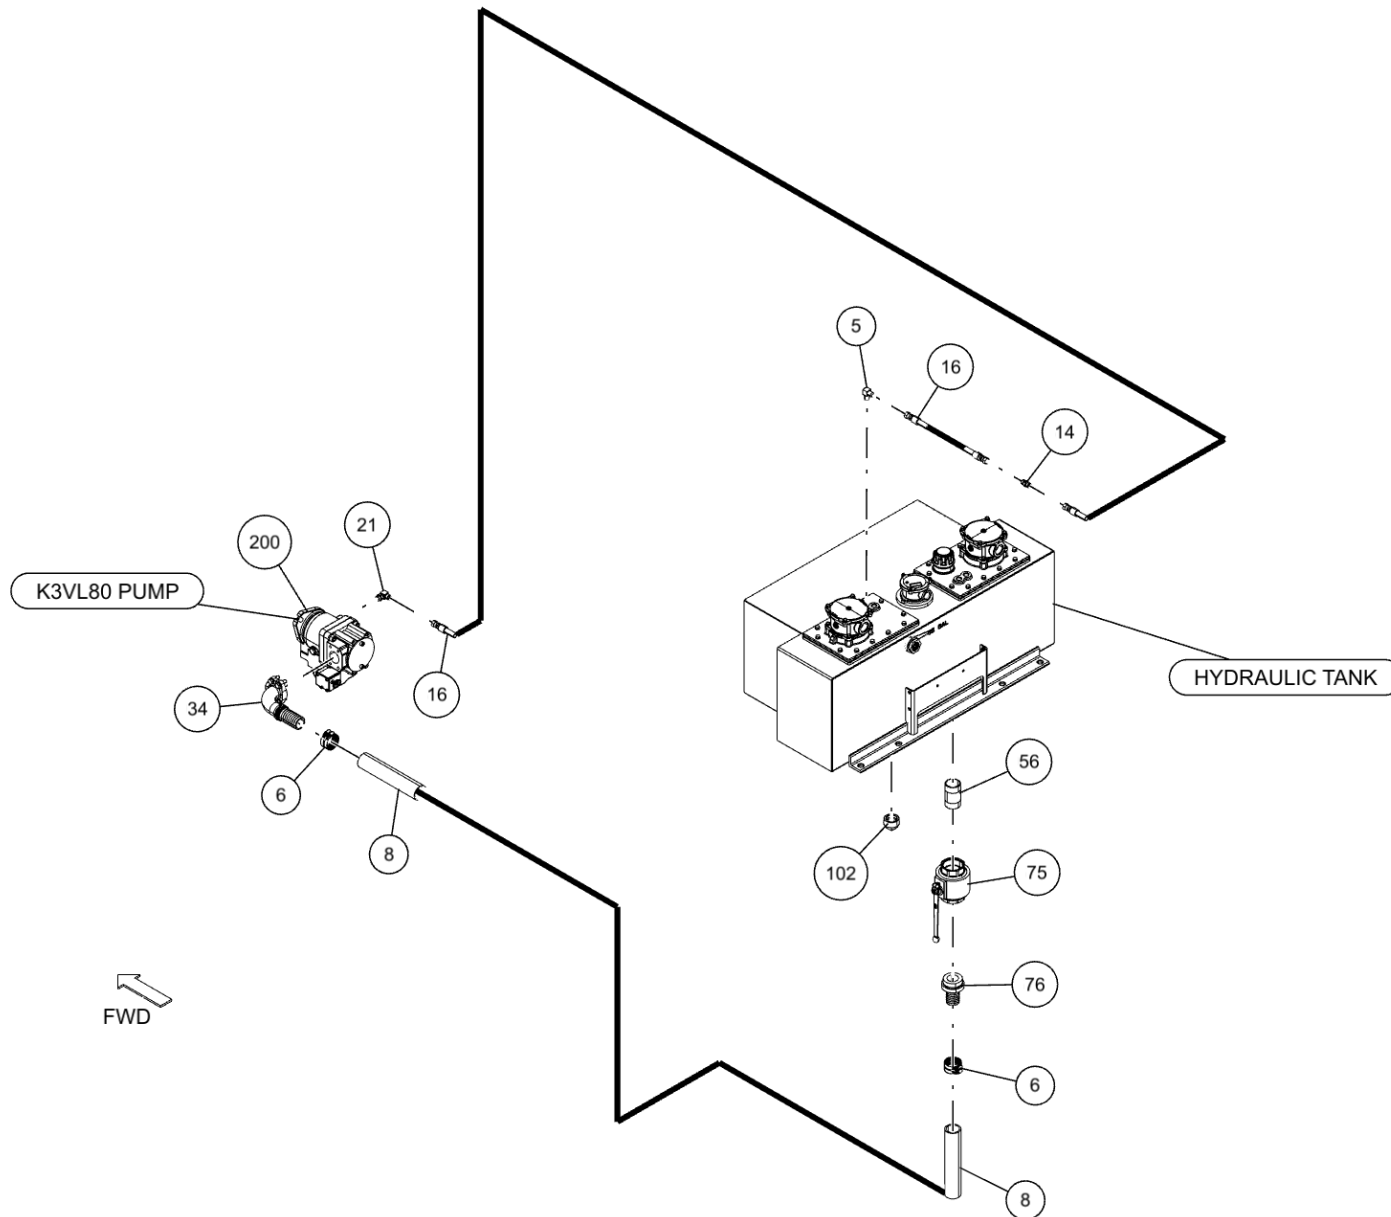

1150S SDU4 STREET LOW RIDER (09013150) (cont'd)
SDU4 Slide Pads & Tilt Cylinder Grease Hoses (cont'd)

ITEM	PART NUMBER	DESCRIPTION	QTY
174	0400687	SCREW, 10-24X3/4 PRH SS	4
175	0400816	WASHER, M10 SS	4
176	0400900	NUT, 1/2-13 LOK JAM	2
177	0402020	SCREW, 1/4-20X3/4 HHC SS	2
178	0402021	SCREW, 1/4-20X1 HHC SS	2
179	0402044	SCREW, 3/8-16X1-1/2 HHC SS	8
180	0402094	NUT, HEX 6-32 SS	3
181	0402110	WASHER, 1/4 SS	17
182	0402111	LKWASHER, 1/4 SS	19
183	0402113	NUT, 1/4-20 LOK SS	2
184	0402118	LKWASHER, 5/16 SS	8
185	0402121	LKWASHER, 3/8 SS	2
186	0712230	BOSS, TURNTABLE LOCK	2
187	0719585	D-RING, TOWING	2
188	0722173	PLATE - VALVE MOUNTING	2
189	0722381	ANGLE - BULKHEAD	2
190	0724651	COVER	2
191	0726179	ANGLE, WINCH MTG, UNIVERSAL	2
192	0726532	COVER - REAR FLOOR PLATE	2
193	0726533	PANEL-FRT CNTR DECK CVR SHORT	1
194	0803923	PIN WLDT - D RING	2
195	0806767	SUPPORT BRKT SHEAVE HEAD SINGL	1
196	0806994	HOUSE LOCK INDICATOR WELDMNT	2
197	0810067	BRACKET-CHAIN ROLLER	2
198	0810500	CABLE TIE BACK WLMT	1
199	09000135	ILLUMINATED LEGEND ASSY-RT UPP	1
200	09025482	K3VL80 PUMP KIT	1
201	09028162	4-STAGE REAR OUTRIGGER ASSY	1
202	0906532	SWIVEL - BOOM ASSEMBLY	1
203	0908418	KIT-MUDFLAP CENTURY ROTATOR	1
204	0908540	BRACKET SUPT, CABLE GUIDE DRAG	1
205	0910260	FRONT OUTRIGGER INSTALLATION	1
206	0910635	OUTRIGGER BLEED VALVE ASSY	1
207	0911237	ILLUM LEGEND ASSY RH LWR WLW	1
208	0911241	CONTROL ASSY, 12 HANDLE WALVOL	1
209	0911316	OUTRIGGER CONTL VALVE KIT-WV	1
210	0911317	WALVOIL VALVE ASSY 5 WINCH ROT	1

ITEM	PART NUMBER	DESCRIPTION	QTY
211	0911324	RH CTL STATION ASSY 5 WINCH WV	1
212	0911331	ILLUM LEGEND ASSY LH LWR WV	1
213	0911449	1150 BOOM ASSY	1
214	0911454	WINCH ASSY 1150	1
215	0911511	ILLUM LGND LH UPPER WV MMO	1
216	0911547	SUBFRM ASSY 1150	1
217	0911548	WRECKER FRM ASSY 1150 12V	1
218	0911591	BUA 22K DRAG WINCH 1150	1
219	0911652	3-STG FRT OUTRGR ASSY BIG FEET	1
220	0911760	SDU4 STREET LOWRIDER&MAST ASY	1
221	0911804	AIR REGULATOR-GAUGE ASSEMBLY	2
222	0911957	KIT, D-RING PARTS	4
223	0912063	XBAR ASY-XHD 5X5 CENT W/ LWRDR	1
224	24773017	HOSE ASSEMBLY 140"LG	2
225	24773018	HOSE ASSEMBLY 140"LG	2
226	9010520	FITTING-ELBOW 1/4T-1/4NPT	3
227	9011071	FITT, BRASS TEE 1/4T-1/4T-1/4T	1
228	9012552	BULKHEAD ADAPTER 1/8M-1/8F NPT	6
229	9012594	FITT,HYD RUN TEE, 6MJx6MBx6MJ	9
230	9024041	SWITCH, ROCKER SPST RED 12V21A	22
231	9041010	1/4 NC X 2 1/4 HHCS GR8	6
232	9041402	1/2 NC X 1 1/4 HHCS PLT GR8	6
233	9041403	1/2 NC X 1 1/2 HHCS PL GR8	14
234	9048800	5/8 WELDLESS CHAIN LINK	1
235	9402970	TOOLBOX MTG. PAD	14
236	942480011	PLATE,SLOT-SS REAR WASHER TBOX	20
237	945030007	CABLE TIE BACK SPRING-1	1
238	AWS-6821-A	HOSE ASSY-PRESSURE	10
239	FC41	FITTING-90DEG BLKHD ELB W/ NUT	9
240	GX263	FITTING, ELB 10MJ-10MB90	4
241	HC1291	FITTING, 4MJ-4MB STR THR	17
242	IC209	FTG-90DEG ADPTR 1/4 ORB	3

1150S SDU4 STREET LOW RIDER (09013150) (cont'd)

Hydraulic Pump Drain Hoses