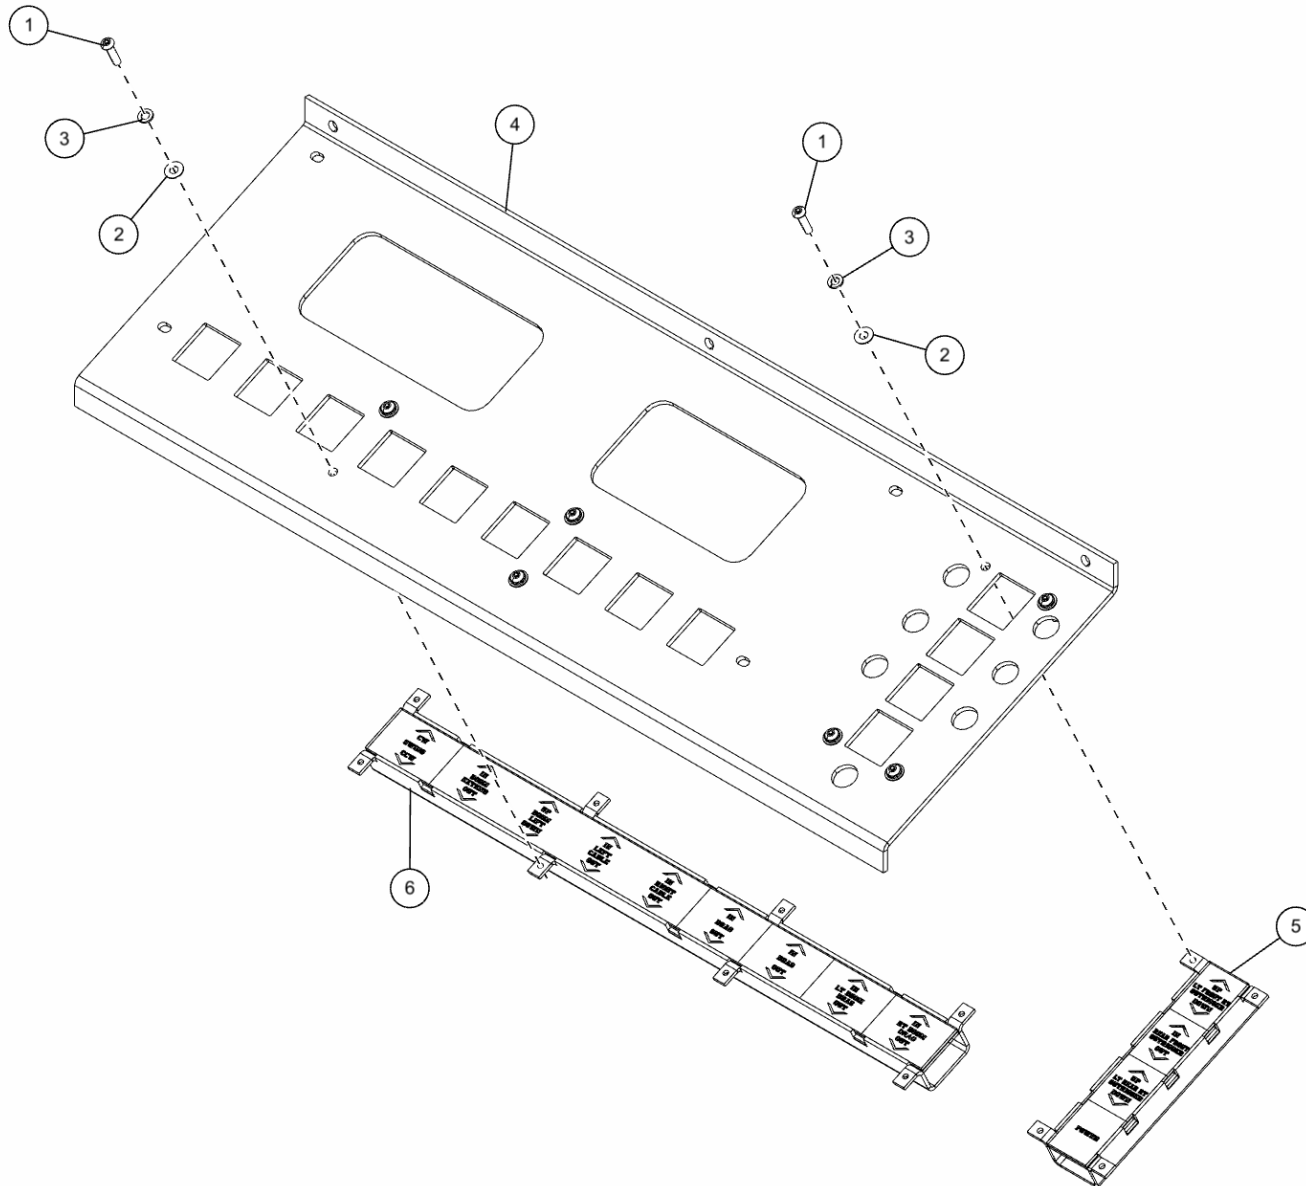

LOWER RIGHT HAND CONTROL STATION PANEL (0911237)

Control Station Panel Illuminated Legends

LOWER RIGHT HAND CONTROL STATION PANEL (0911237) (cont'd)
Control Station Panel Illuminated Legends (cont'd)

ITEM	PART NUMBER	DESCRIPTION	QTY
	0911237	ILLUM LEGEND ASSY RH LWR WLV	
1	04000381	SS BHSCS 1/4-20 X 1	8
2	0400454	WASHER, 1/4 SS	8
3	0402111	LKWASHER, 1/4 SS	8
4	0727011	APANEL, CONTROL	1
5	09000120	ILLUMINATED LEGEND ASSY	1
6	09000142	ILLUMINATED LEGEND ASSY 24.75	1