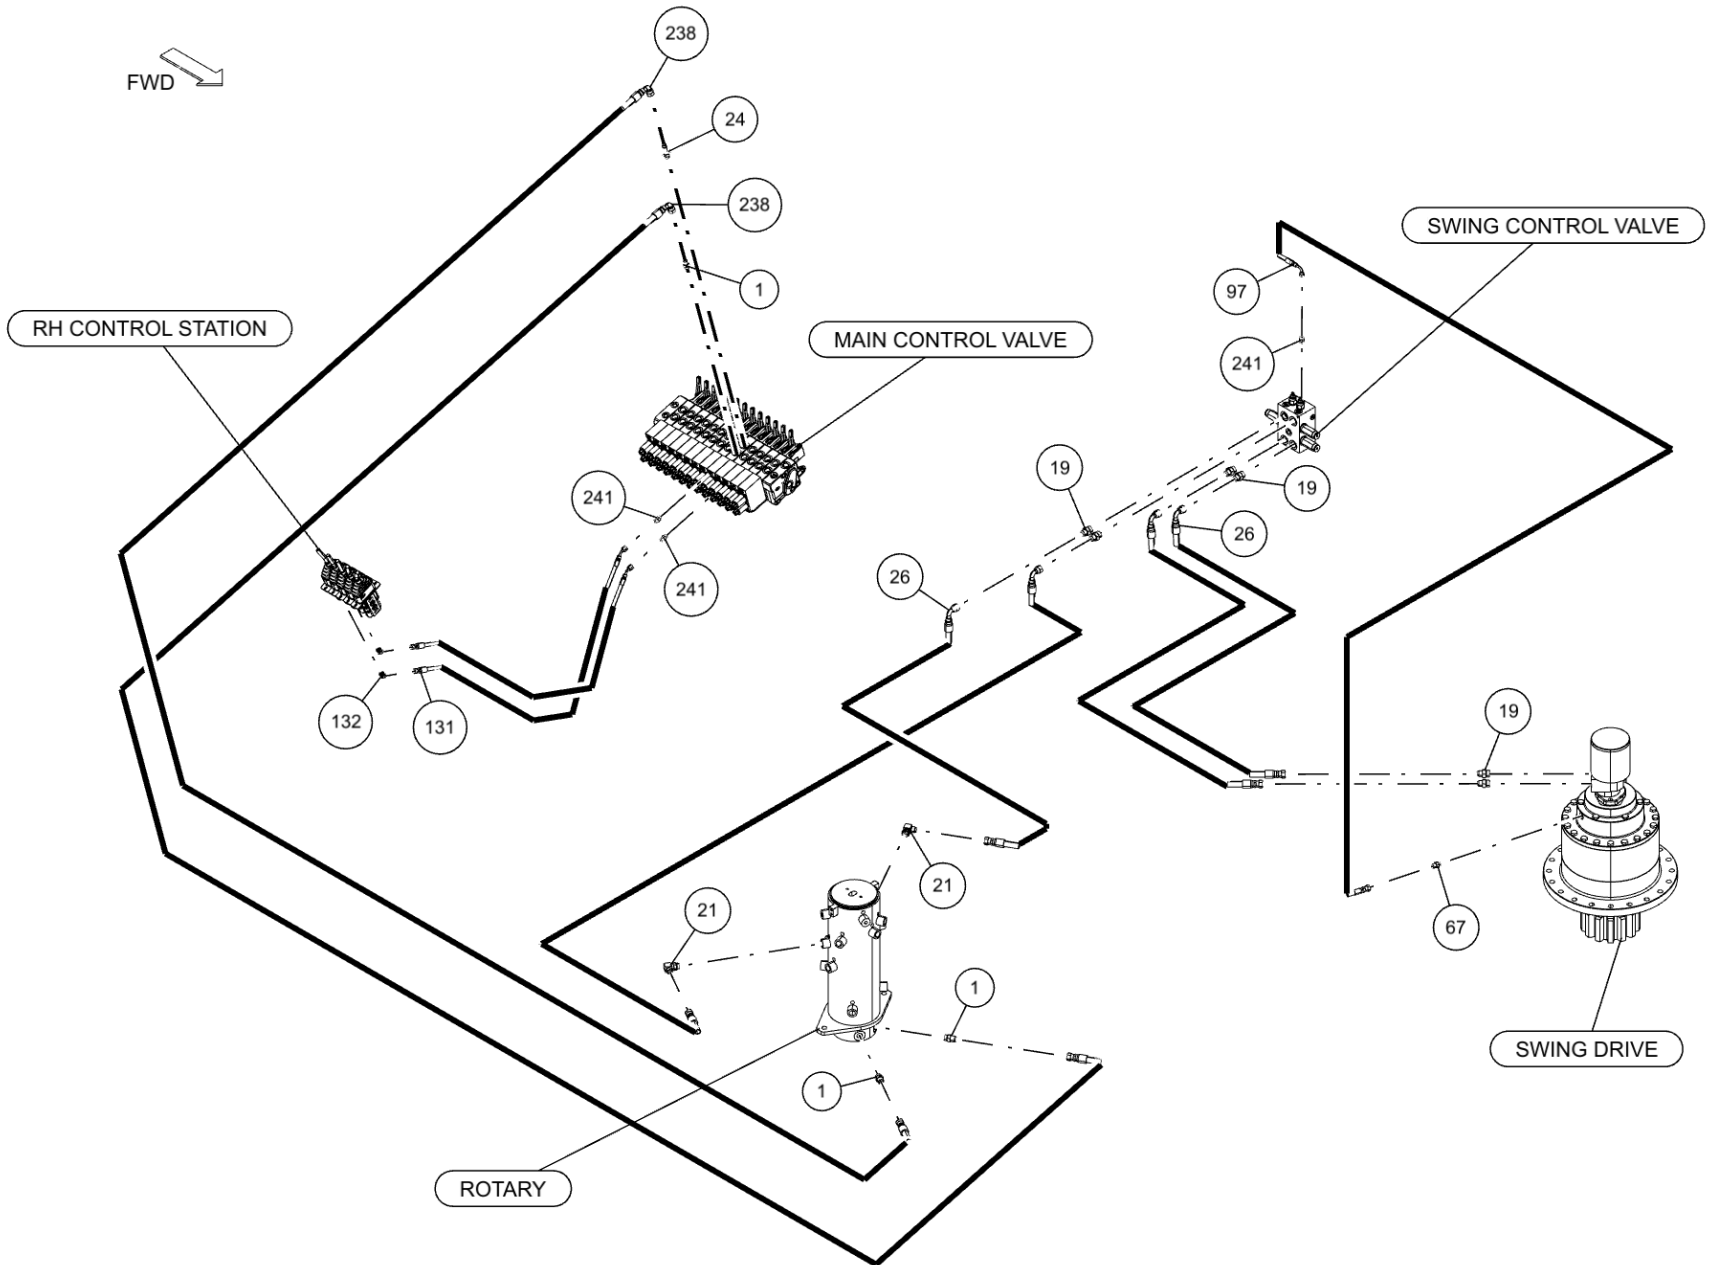

1150S SDU4 STREET LOW RIDER (09013150) (cont'd)

Swing Control Hydraulic Hoses

1150S SDU4 STREET LOW RIDER (09013150) (cont'd)

Swing Control Hydraulic Hoses (cont'd)