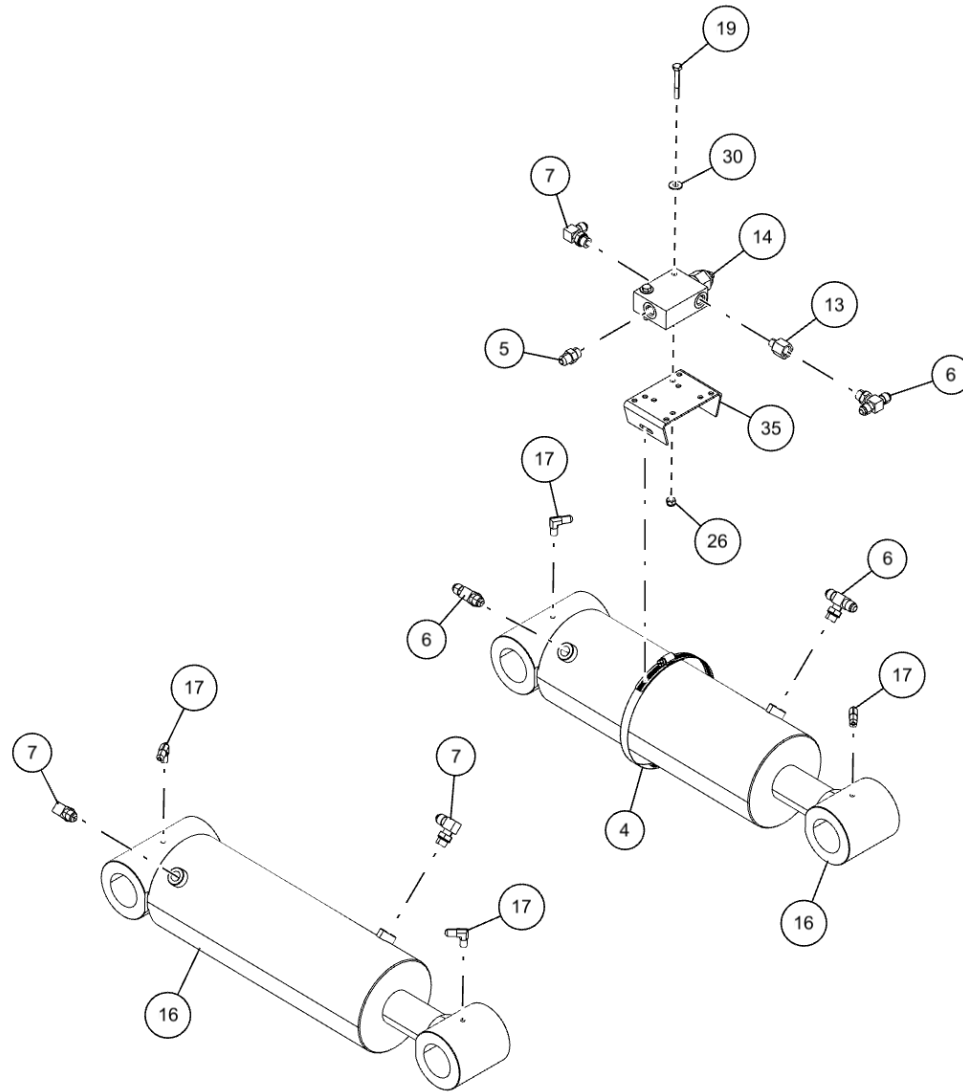

UNDERLIFT & MAST SDU4 STREET LOW RIDER (0911760) (cont'd)

Tilt Cylinder Components

UNDERLIFT & MAST SDU4 STREET LOW RIDER (0911760) (cont'd)
Tilt Cylinder Components (cont'd)

ITEM	PART NUMBER	DESCRIPTION	QTY
	0911760	SDU4 STREET LOWRIDER&MAST ASY	
1	0300110	SNAP RING, 1" 5100-100	2
2	0300113	GREASE FITTING, 1/4-28 STR	6
3	0300329	SNAP RING, EXTERNAL 2	4
4	0300365	CLAMP,CHECK VALVE RET.7	1
5	0301522	ADAPTER, 6MJ-6MB	1
6	0301619	TEE, 6MJ-6MJ-6MB BRANCH	3
7	0301620	ELBOW, 6MJ-6MB90	5
8	0301895	GREASE FITTING, 1/8 STR PTF	5
9	0301949	3/8" OD AIRLINE,SYNFLEX HOSE	14.5 FT.
10	03022304	CARRIER, SDU-4 24 LINK HOSE	1
11	0303892	SLIDE PAD-BOOM-SIDE	3
12	0306746	CYL HYD - FOLD	1
13	0307106	FITT, CONNECTOR 4MB-6FB	1
14	0307107	VALVE, HOLDING 4000 PSI SAE	2
15	0307351	SLIDE-PAD SDU/2 U/L	2
16	0311242	CYLINDER-TILT SDU/4	2
17	0311344	4MJ X 2MP90 FITTING	6
18	0400070	SCREW, 1/4-20X1 HHC GR5	4
19	0400078	SCREW, 1/4-20X2 HHC GR5	2
20	0400141	SCREW, 3/8-16X7/8 HHC GR5	2
21	0400204	SET SCREW, 1/2-13X3/4 SOC	4
22	0400219	SCREW, 1/2-13X4-1/2 HHC GR5	1
23	0400248	SCREW, 5/8-11X1 HHC GR8	4
24	0400288	SCREW, 3/4-10X2-1/2 HHC GR8	8
25	0400306	SCREW, 7/8-9X3 HHC GR8	8
26	0400367	NUT, 1/4-20 LOK	6
27	0400408	NUT, 1/2-13 LOK	1
28	0400430	NUT, 3/4-10 LOK	8
29	0400437	NUT, 7/8-9 LOK GR8	8
30	0400451	WASHER, 1/4	10

ITEM	PART NUMBER	DESCRIPTION	QTY
31	0400452	LKWASHER, 1/4	4
32	0400482	LKWASHER, 3/8	2
33	0400490	WASHER, 3/4 GR8	8
34	0400508	LKWASHER, 5/8	4
35	0703001	BRKT, MTG CHECK VALVE	1
36	07046783	SHIM-UNDERLIFT SIDE PAD	2
37	0709242	PIN, MAIN PIVOT	1
38	0714209	PIN, PIVOT	1
39	0714218	PIN, TILT CYL	1
40	0714240	PIN, FOLD CYL	1
41	0717919	PIN, LIFT CYLINDER	1
42	0718912	SHIM, VERTICAL BOOM GUIDE	4
43	08014308	MAST, OUTER SDU/4 NO PULLEY	1
44	0804034	TILT CYL MTG BRKT	1
45	0804303	SUPPORT-LEFT PIVOT WLDMT	1
46	0804304	SUPPORT-RIGHT PIVOT WLDMT	1
47	0810255	INNER MAST WLDMT	1
48	0911362	PIN ASSY-FOLD	1
49	0911589	LOWRIDER ASSY-SDU4 STREET 100K	1
50	0911958	KIT, ROTATOR CABLE TIEBACK	2
51	805040011	VERTICAL BOOM GUIDE PAD	2
52	9012549	CONNECTOR-MALE 3/8TUBEX1	2
53	9012552	BULKHEAD ADAPTER 1/8M-1/8F NPT	2
54	9012584	ELBOW-1/4NPT X 3/8TUBE 9	2
55	9043973	5/16-18X1 1/2 FL.HD.SOC.	8
56	9044434	3/8-16X1 NC FLAT SOCKET HD CAP	8
57	945030004	UPPER WEAR PAD-RECOVERY	2
58	HC0159	CYL HYD LIFT-7 BORE H/CHROME	1
59	HD0152	SNAP RING, 3" INTERNAL	2
60	UK0126	PIN-TILT CYL.-BASE END	1