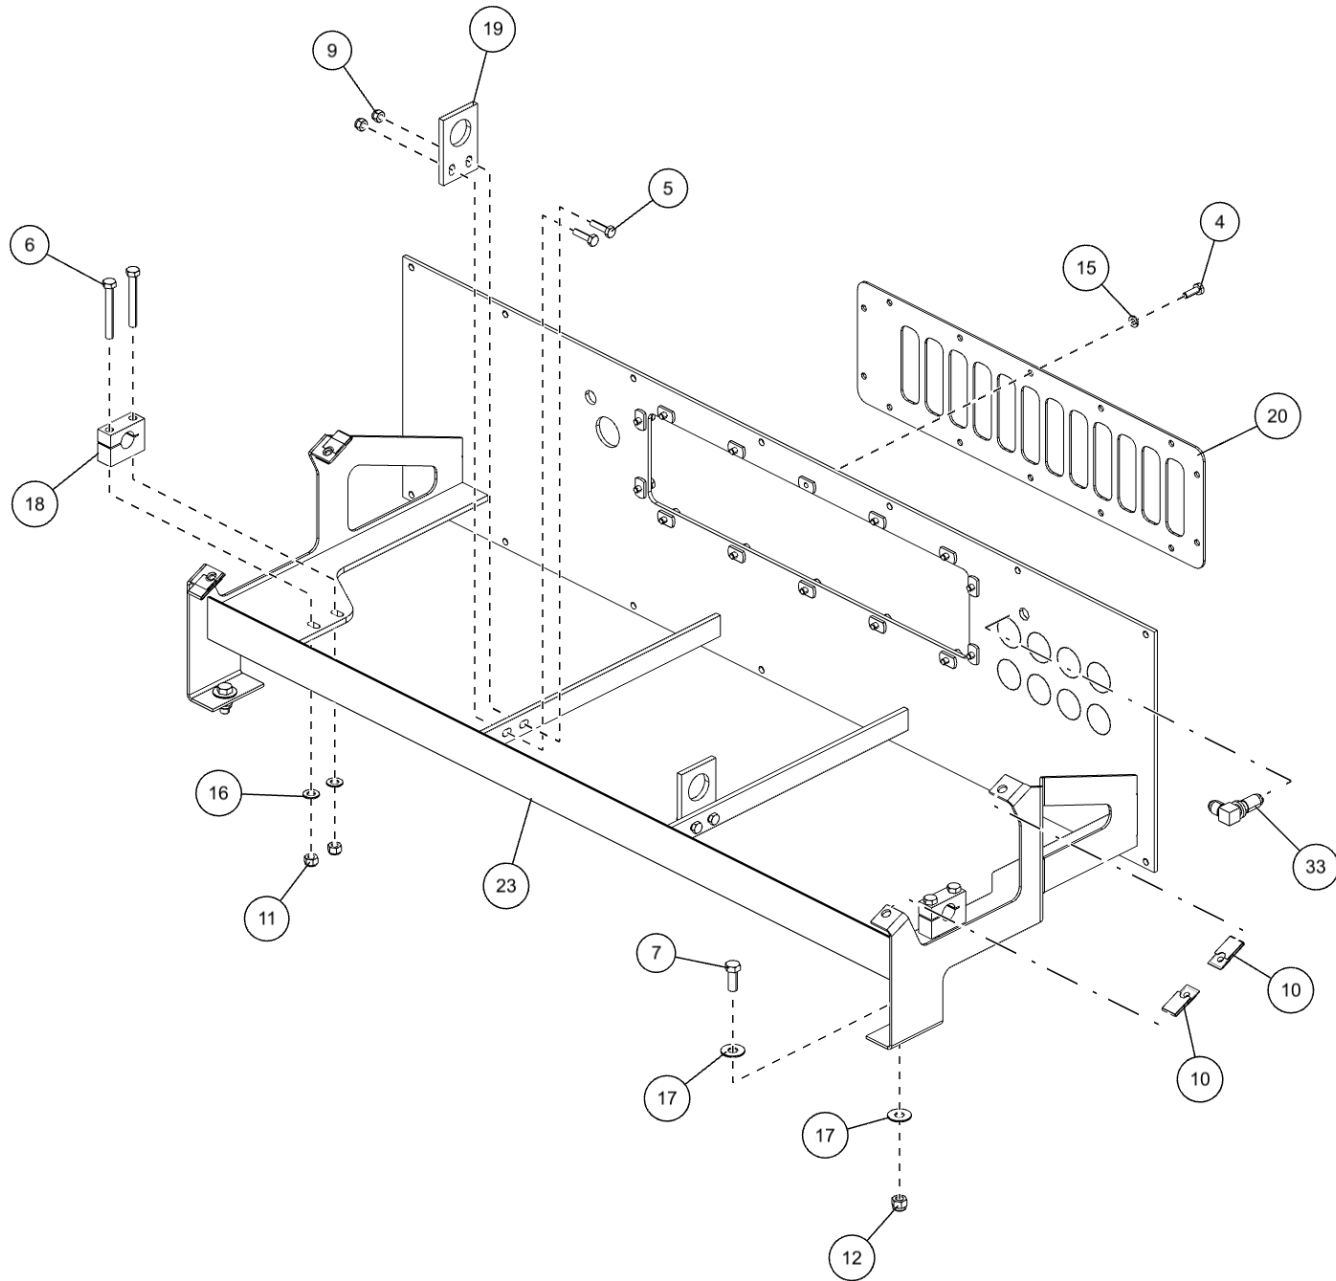

LEFT HAND CONTROL STATION ASSEMBLY (0911241) (cont'd)

Control Frame Components

LEFT HAND CONTROL STATION ASSEMBLY (0911241) (cont'd)
Control Frame Components (cont'd)

ITEM	PART NUMBER	DESCRIPTION	QTY
	0911241	CONTROL ASSY, 12 HANDLE WALVOIL	
1	0302230	ADJ CLEVIS AC-210	4
2	0302726	GREASE FITTING, 1/4-28 45	12
3	0310148	BOOT, CONTROL HANDLE	12
4	0400066	SCREW, 1/4-20X3/4 HHC GR5	14
5	0400070	SCREW, 1/4-20X1 HHC GR5	16
6	0400107	SCREW, 5/16-18X2-1/2 HHC GR5	4
7	0400126	SCREW, 3/8-16X1 HHC GR5	2
8	0400365	NUT, 1/4-28 HEX	28
9	0400367	NUT, 1/4-20 LOK	12
10	0400379	NUT, 5/16-18 SPR J	4
11	0400382	NUT, 5/16-18 LOK	4
12	0400392	NUT, 3/8-16 LOK	2
13	0400393	NUT, 3/8-16 JAM	12
14	0400451	WASHER, 1/4	8
15	0400452	LKWASHER, 1/4	14
16	0400463	WASHER, 5/16	4
17	0400480	WASHER, 3/8	4
18	0711235	CLAMP, SHAFT CONTROL BOX	2
19	0723378	PLATE-PIN SUPPORT	2
20	0724385	COVER CNTRL ASSY BACK12 HDL	1
21	0724669	PIN CONTROL HANDLE	1
22	0724884	TUBE, SPACER	1
23	0807979	CONTROL FRAME WELDMENT 13 HAND	1
24	0807980	CONTROL ROD WELDMENT	2
25	0807981	CONTROL ROD WELDMENT	2
26	0807982	CONTROL ROD WELDMENT	2
27	0807983	CONTROL ROD WELDMENT	2
28	0810076	CONTROL ROD WELDMENT	1
29	0810077	CONTROL ROD WELDMENT	1
30	0810078	CONTROL ROD WELDMENT	1
31	0810079	CONTROL ROD WELDMENT	1
32	0907441	CONTROL HANDLE ASSY - SHORT	12
33	FC41	FITTING-90DEG BLKHD ELB W/ NUT	2
34	HD0900	BEARING, ROD END, 1/4-28	20