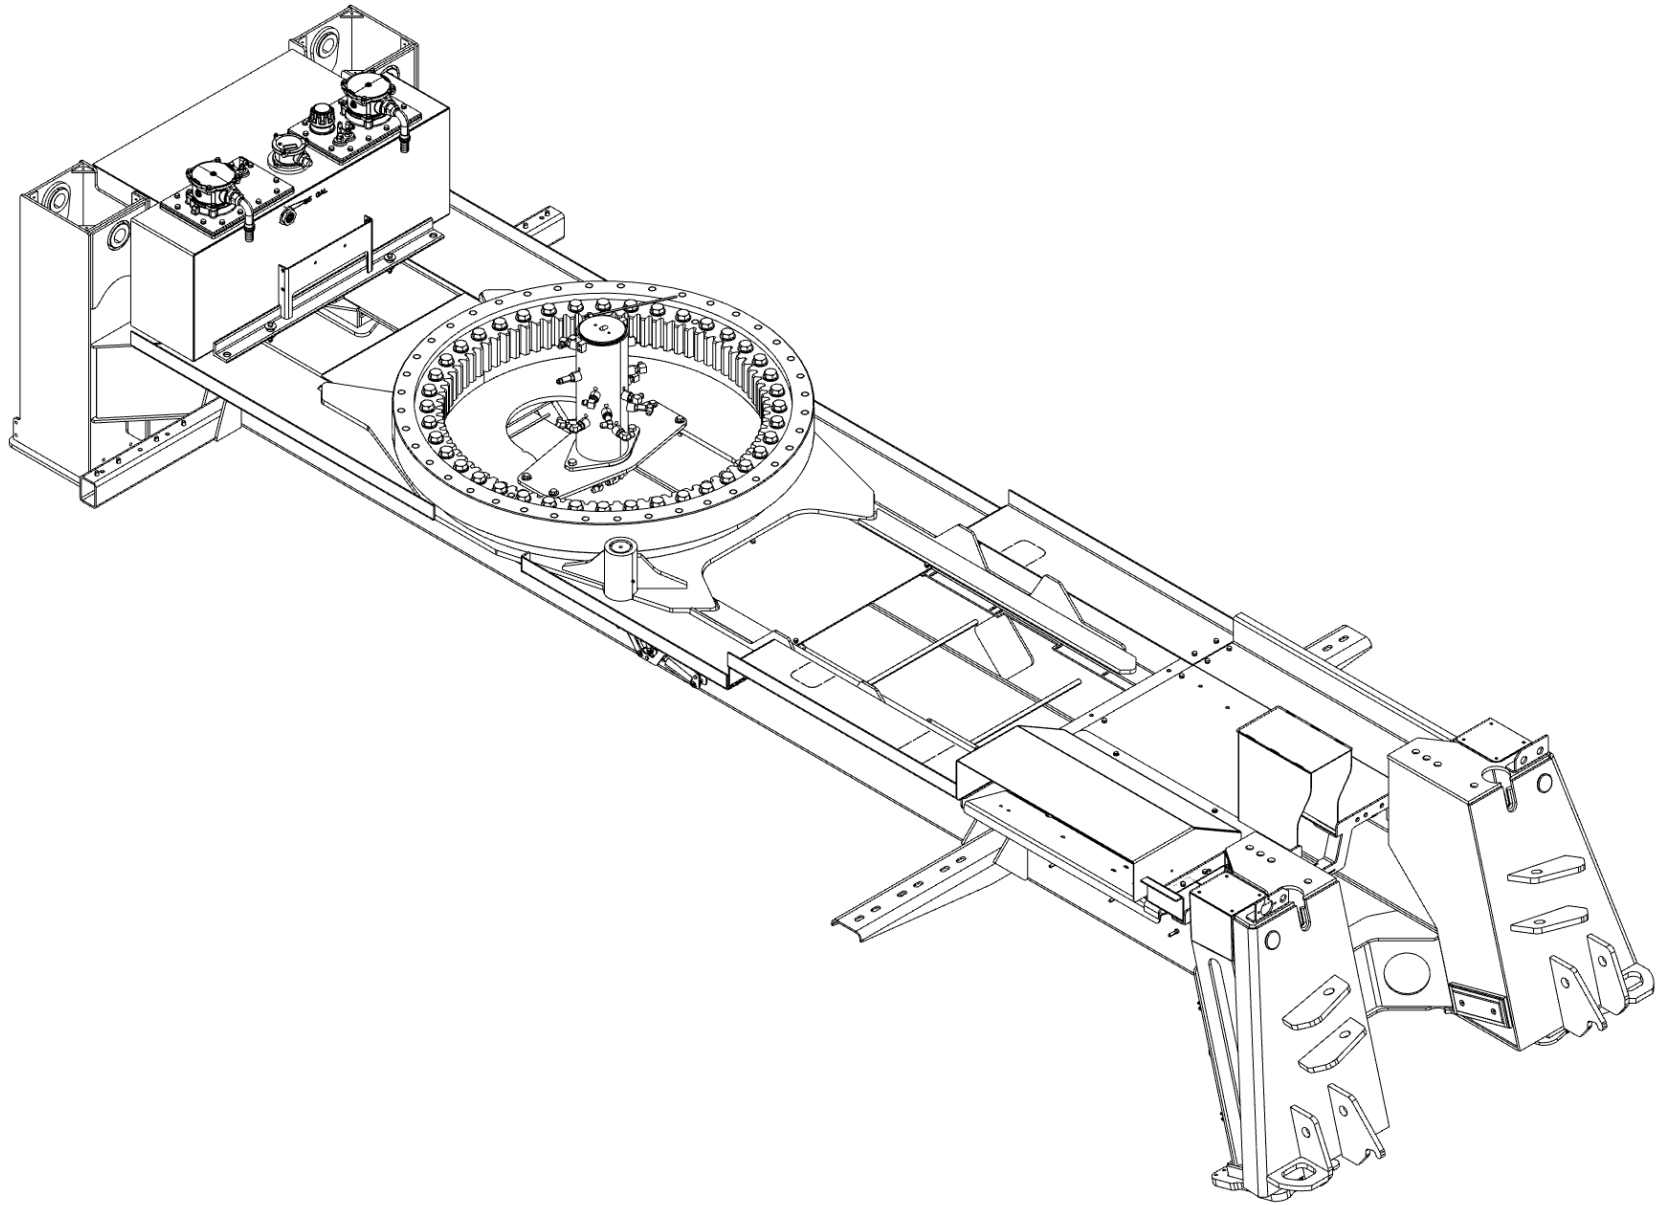

SUBFRAME ASSEMBLY (0911547)
Subframe

SUBFRAME ASSEMBLY (0911547) (cont'd)
Subframe (cont'd)

ITEM	PART NUMBER	DESCRIPTION	QTY
	0911547	SUBFRM ASSY 1150	
1	0300113	GREASE FITTING, 1/4-28 STR	1
2	0300229	FITTING, ELB 8MJ-8MP90	1
3	0301368	ADAPTER, 16MB-12MJ	1
4	0301696	FITTING, ELB 90 DEG 6MJ-6FJX90	2
5	0301781	FITTING, SWV NUT RUN TEE	1
6	0302170	FITTING, SWV 90 DEG BENT	2
7	0302727	FITTING, HYD CONN	3
8	0307450	PAD - SLIDE, BUMPER	2
9	0310432	FITTING - ADAPTER 16MJ-20MB	2
10	0310637	PLUG, HOLE	2
11	0311747	BEARING ROTATOR	1
12	0400070	SCREW, 1/4-20X1 HHC GR5	8
13	0400109	SCREW, 5/16-18X1 HHC GR5	4
14	0400132	SCREW, 3/8-16X1-1/2 HHC GR5	24
15	0400338	SCREW, 1-8X6-1/2 HHC GR8	40
16	0400349	SCREW, 3/8-16X3/4 FHS BO	4
17	0400379	NUT, 5/16-18 SPR J	12
18	0400416	NUT, 1/2-13 LOK GR8	4
19	0400451	WASHER, 1/4	8
20	0400452	LKWASHER, 1/4	8
21	0400491	LKWASHER, 1/2	8
22	0400497	WASHER, 1/2 GR8	4
23	0400522	WASHER, 1-1/16X2X1/8 TH YZ	40
24	0402032	SCREW, 5/16-18X1 HHC SS	4

ITEM	PART NUMBER	DESCRIPTION	QTY
25	0402118	LKWASHER, 5/16 SS	8
26	0402121	LKWASHER, 3/8 SS	24
27	07008501	PLATE, FRONT HYD COVER	1
28	07009366	DECK PLATE, SDU4 COVER	1
29	07030626	PLATE - SPACER	4
30	0722002	PLATE - REAR O/R COVER	2
31	0722669	COVER, RIGHT CHAIN BOX	1
32	0722670	COVER, LEFT CHAIN BOX	1
33	0725476	PLATE HYD SWIVEL MTG	1
34	0726534	FLOOR PLATE COVER - DECK REAR	1
35	0726535	COVER - DECK PANEL LEFT FRONT	1
36	0726536	PLATE,FLOOR - REAR VALVE COVER	1
37	0726537	COVER - DECK PANEL RIGHT FRONT	1
38	0726540	COVER - VALVE, SDU WV	1
39	0726541	PLATE - FLOOR - OUTER COVER	1
40	08006369	ANGLE, DECK PLATE MTG	1
41	08006950	COVER, HOSE CARRIER	1
42	0810221	SUBFRAME WLDMT 1150	1
43	0908432	ROTATOR PINLOCK ASSY	1
44	0910338	KIT VALVE CHANNEL MTG	1
45	0911857	TANK ASSY	1
46	0911877	KIT, SWIVEL PKG HYD ROTARY	1
47	9041402	1/2 NC X 1 1/4 HHCS PLT GR8	8
48	9041406	1/2 NC X 2 1/2 HHCS PL GR8	4