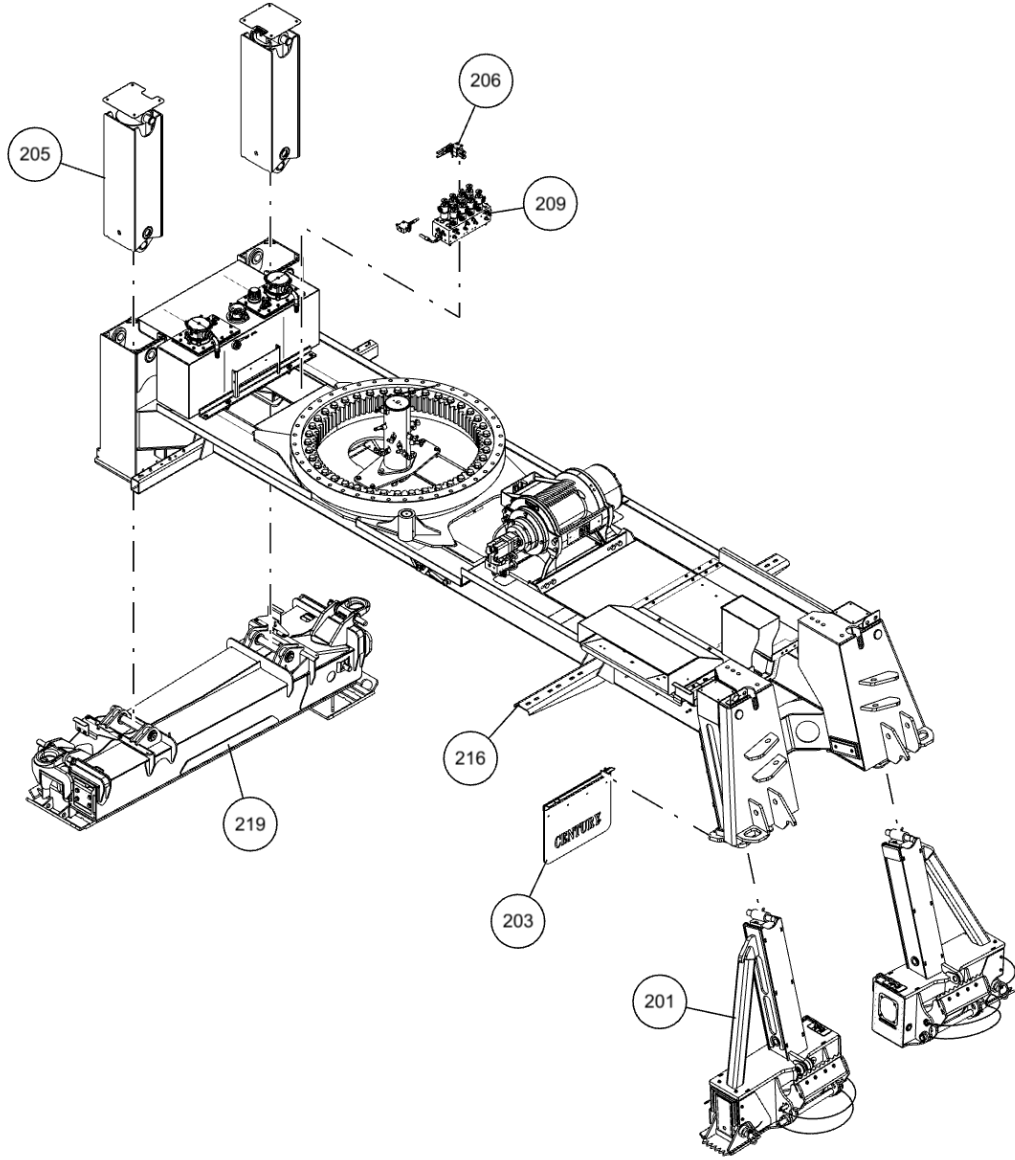

1150S SDU4 STREET LOW RIDER (09013150) (cont'd)
SDU4 Chain Rollers & Sheave Support Bracket (cont'd)

ITEM	PART NUMBER	DESCRIPTION	QTY
174	0400687	SCREW, 10-24X3/4 PRH SS	4
175	0400816	WASHER, M10 SS	4
176	0400900	NUT, 1/2-13 LOK JAM	2
177	0402020	SCREW, 1/4-20X3/4 HHC SS	2
178	0402021	SCREW, 1/4-20X1 HHC SS	2
179	0402044	SCREW, 3/8-16X1-1/2 HHC SS	8
180	0402094	NUT, HEX 6-32 SS	3
181	0402110	WASHER, 1/4 SS	17
182	0402111	LKWASHER, 1/4 SS	19
183	0402113	NUT, 1/4-20 LOK SS	2
184	0402118	LKWASHER, 5/16 SS	8
185	0402121	LKWASHER, 3/8 SS	2
186	0712230	BOSS, TURNTABLE LOCK	2
187	0719585	D-RING, TOWING	2
188	0722173	PLATE - VALVE MOUNTING	2
189	0722381	ANGLE - BULKHEAD	2
190	0724651	COVER	2
191	0726179	ANGLE, WINCH MTG, UNIVERSAL	2
192	0726532	COVER - REAR FLOOR PLATE	2
193	0726533	PANEL-FRT CNTR DECK CVR SHORT	1
194	0803923	PIN WLDT - D RING	2
195	0806767	SUPPORT BRKT SHEAVE HEAD SINGL	1
196	0806994	HOUSE LOCK INDICATOR WELDMNT	2
197	0810067	BRACKET-CHAIN ROLLER	2
198	0810500	CABLE TIE BACK WLMT	1
199	09000135	ILLUMINATED LEGEND ASSY-RT UPP	1
200	09025482	K3VL80 PUMP KIT	1
201	09028162	4-STAGE REAR OUTRIGGER ASSY	1
202	0906532	SWIVEL - BOOM ASSEMBLY	1
203	0908418	KIT-MUDFLAP CENTURY ROTATOR	1
204	0908540	BRACKET SUPT, CABLE GUIDE DRAG	1
205	0910260	FRONT OUTRIGGER INSTALLATION	1
206	0910635	OUTRIGGER BLEED VALVE ASSY	1
207	0911237	ILLUM LEGEND ASSY RH LWR WLW	1
208	0911241	CONTROL ASSY, 12 HANDLE WALVOL	1
209	0911316	OUTRIGGER CONTL VALVE KIT-WV	1
210	0911317	WALVOIL VALVE ASSY 5 WINCH ROT	1

ITEM	PART NUMBER	DESCRIPTION	QTY
211	0911324	RH CTL STATION ASSY 5 WINCH WV	1
212	0911331	ILLUM LEGEND ASSY LH LWR WV	1
213	0911449	1150 BOOM ASSY	1
214	0911454	WINCH ASSY 1150	1
215	0911511	ILLUM LGND LH UPPER WV MMO	1
216	0911547	SUBFRM ASSY 1150	1
217	0911548	WRECKER FRM ASSY 1150 12V	1
218	0911591	BUA 22K DRAG WINCH 1150	1
219	0911652	3-STG FRT OUTRGR ASSY BIG FEET	1
220	0911760	SDU4 STREET LOWRIDER&MAST ASY	1
221	0911804	AIR REGULATOR-GAUGE ASSEMBLY	2
222	0911957	KIT, D-RING PARTS	4
223	0912063	XBAR ASY-XHD 5X5 CENT W/ LWRDR	1
224	24773017	HOSE ASSEMBLY 140"LG	2
225	24773018	HOSE ASSEMBLY 140"LG	2
226	9010520	FITTING-ELBOW 1/4T-1/4NPT	3
227	9011071	FITT, BRASS TEE 1/4T-1/4T-1/4T	1
228	9012552	BULKHEAD ADAPTER 1/8M-1/8F NPT	6
229	9012594	FITT,HYD RUN TEE, 6MJx6MBx6MJ	9
230	9024041	SWITCH, ROCKER SPST RED 12V21A	22
231	9041010	1/4 NC X 2 1/4 HHCS GR8	6
232	9041402	1/2 NC X 1 1/4 HHCS PLT GR8	6
233	9041403	1/2 NC X 1 1/2 HHCS PL GR8	14
234	9048800	5/8 WELDLESS CHAIN LINK	1
235	9402970	TOOLBOX MTG. PAD	14
236	942480011	PLATE,SLOT-SS REAR WASHER TBOX	20
237	945030007	CABLE TIE BACK SPRING-1	1
238	AWS-6821-A	HOSE ASSY-PRESSURE	10
239	FC41	FITTING-90DEG BLKHD ELB W/ NUT	9
240	GX263	FITTING, ELB 10MJ-10MB90	4
241	HC1291	FITTING, 4MJ-4MB STR THR	17
242	IC209	FTG-90DEG ADPTR 1/4 ORB	3

1150S SDU4 STREET LOW RIDER (09013150) (cont'd)
Front Outriggers, Rear Outriggers, Outrigger Control Valve, Bleed Valve & Mudflaps