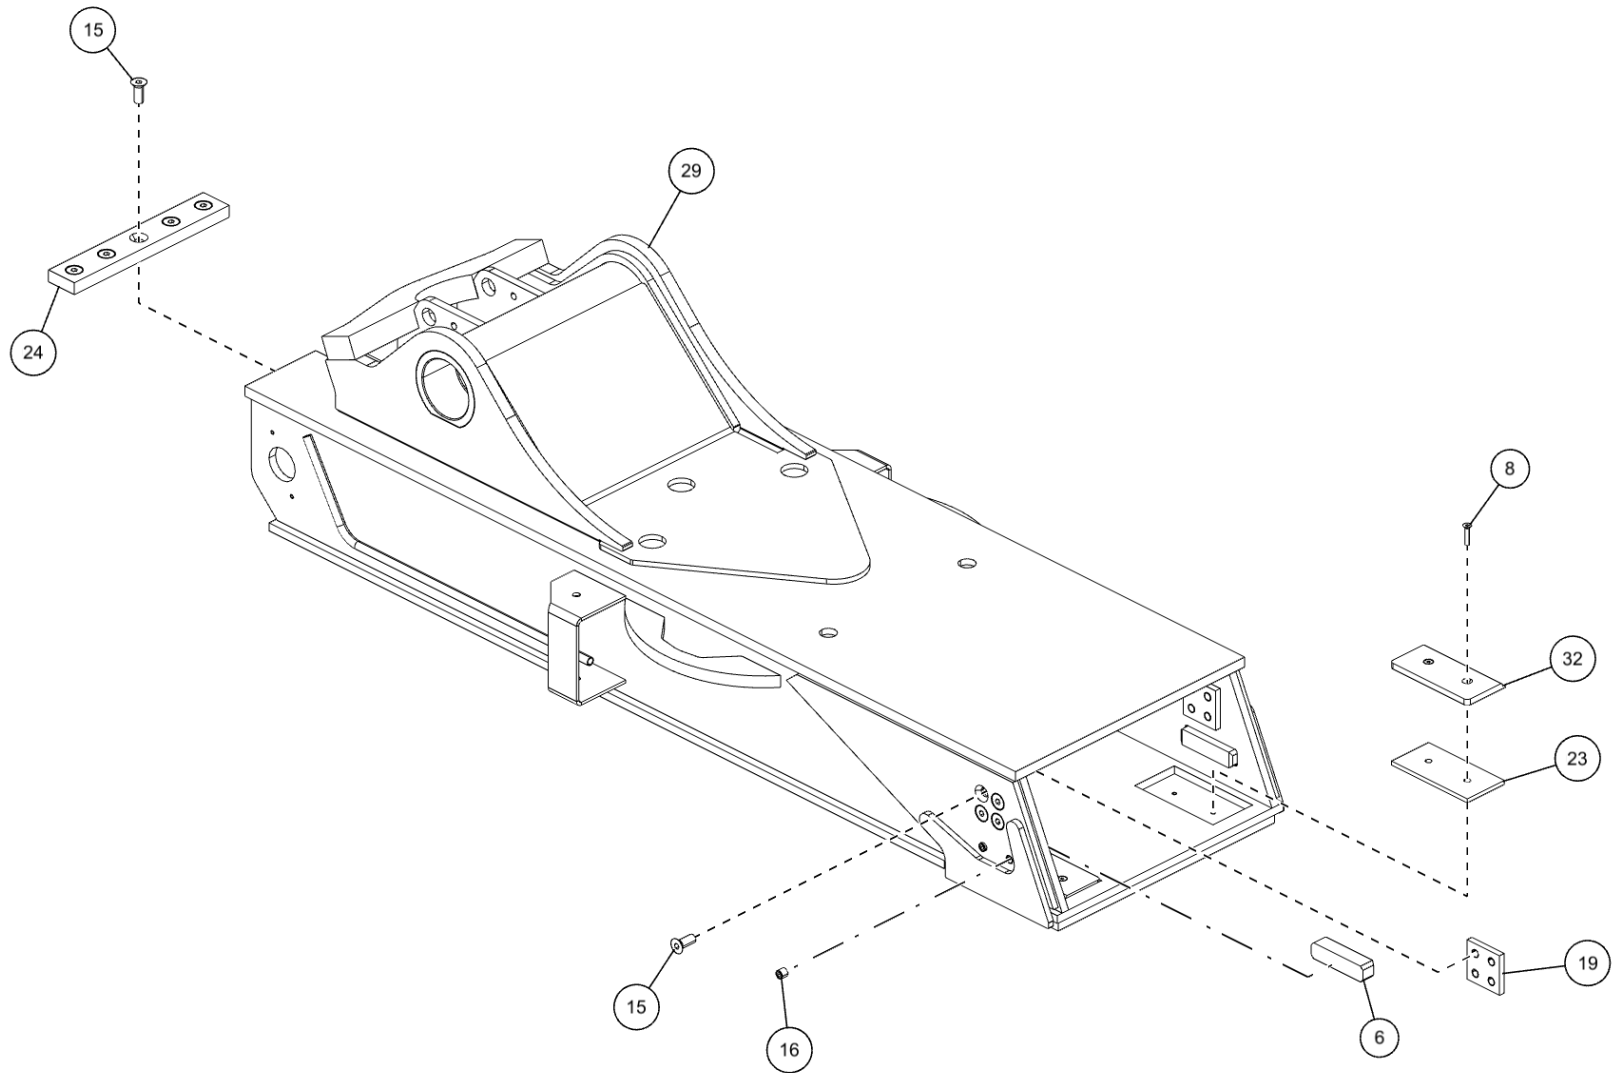

SDU4 LOW RIDER ASSEMBLY (0911589) (cont'd)

First Stage Components

SDU4 LOW RIDER ASSEMBLY (0911589) (cont'd)
First Stage Components (cont'd)

ITEM	PART NUMBER	DESCRIPTION	QTY
	0911589	LOWRIDER ASSY-SDU4 STREET 100K	
1	0300113	GREASE FITTING, 1/4-28 STR	4
2	0302538	BUSHING - U/L	2
3	03042237	ANTI SNAKING SPACER PUCK 15/16	2
4	0307460	FITTING, HYD 6MJ-6MB90LL	2
5	0310629	CYL, HYD - U/L BOOM EXTEND	2
6	0311442	WEAR PAD (15/16 x 1 x 4)	2
7	0400079	SCREW, 1/4-20X3/4 FHS GR5	4
8	0400086	SCREW, 1/4-20X1-1/4 FHS	4
9	0400139	SET SCREW, 3/8-16X1-1/2 SOC	1
10	0400155	SCREW, 3/8-16X3/4 FHS	6
11	0400249	SCREW, 5/8-11X1-1/4 SHC	2
12	0400344	SCREW, 1/2-13X3/4 FHS GR8	8
13	0400392	NUT, 3/8-16 LOK	1
14	0400594	SCREW, 1/4-20X5/8 FHS	4
15	0400749	SCREW, 1/2-13X1-1/4 FHS	18
16	0400990	SET SCREW, 1/2-13X1/2 SOC	6
17	07047167	BAR, STOP, OFFSET	1
18	07049606	ANTI SNAKING SPACER (BOLT-ON)	2
19	0717869	PLATE, SPACER (BOLT-ON)	2
20	0717871	PIN, CYLINDER ROD	1
21	0717872	PIN, EXTEND CYLINDER BASE	1
22	0717873	PIN, SHEAR OUTER BOOM	2
23	0718087	PLATE - PAD SPACER	2
24	0718096	BLOCK, STOP	1
25	0724419	PLATE-PLUG RETAINER	2
26	0724683P	U/L HEEL POLISHED-LOWRIDER	1
27	0810014	BRACKET-EXT CYL	1
28	0810148	2nd STAGE BOOM WLMT - 9055 LR	1
29	0810290	OUTER WLDMT-SDU4 STREET LOWRDR	1
30	0911040	LOWRIDER 3 INNER ASSY	1
31	9012594	FITT, HYD RUN TEE, 6MJx6MBx6MJ	2
32	930150003	TOP PADS	4
33	930150004	BOTTOM PADS	2