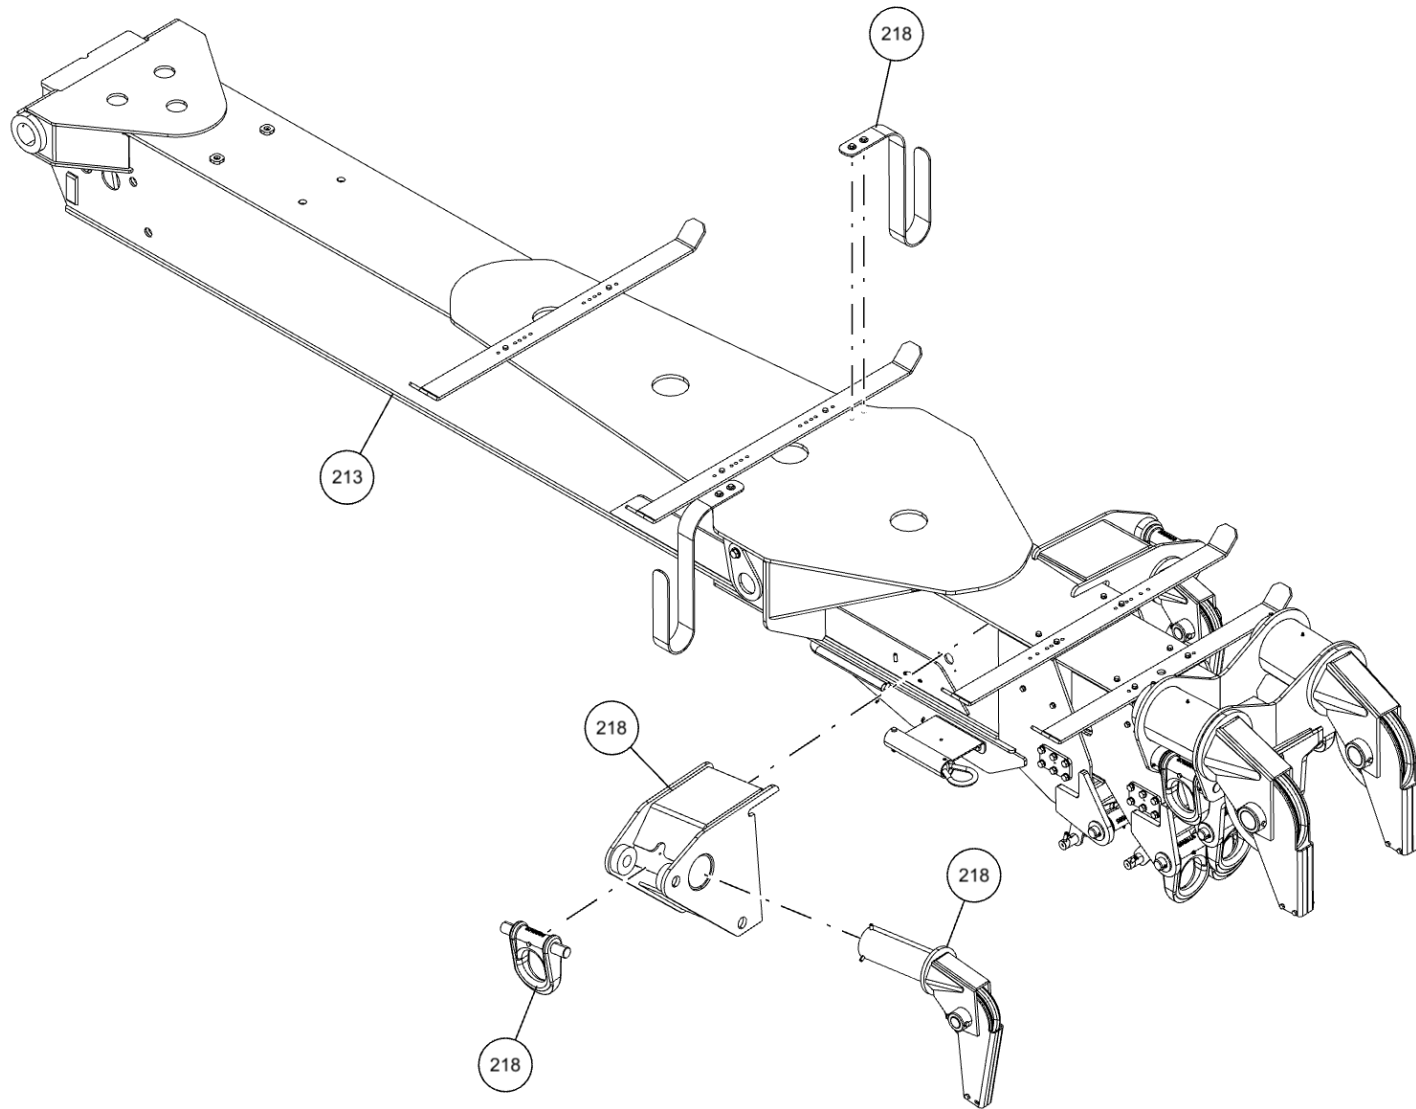

1150S SDU4 STREET LOW RIDER (09013150) (cont'd)

Recovery Boom, Wrecker Frame with Winches, SDU4 Street Low Rider & Crossbar (cont'd)

ITEM	PART NUMBER	DESCRIPTION	QTY
174	0400687	SCREW, 10-24X3/4 PRH SS	4
175	0400816	WASHER, M10 SS	4
176	0400900	NUT, 1/2-13 LOK JAM	2
177	0402020	SCREW, 1/4-20X3/4 HHC SS	2
178	0402021	SCREW, 1/4-20X1 HHC SS	2
179	0402044	SCREW, 3/8-16X1-1/2 HHC SS	8
180	0402094	NUT, HEX 6-32 SS	3
181	0402110	WASHER, 1/4 SS	17
182	0402111	LKWASHER, 1/4 SS	19
183	0402113	NUT, 1/4-20 LOK SS	2
184	0402118	LKWASHER, 5/16 SS	8
185	0402121	LKWASHER, 3/8 SS	2
186	0712230	BOSS, TURNTABLE LOCK	2
187	0719585	D-RING, TOWING	2
188	0722173	PLATE - VALVE MOUNTING	2
189	0722381	ANGLE - BULKHEAD	2
190	0724651	COVER	2
191	0726179	ANGLE, WINCH MTG, UNIVERSAL	2
192	0726532	COVER - REAR FLOOR PLATE	2
193	0726533	PANEL-FRT CNTR DECK CVR SHORT	1
194	0803923	PIN WLDT - D RING	2
195	0806767	SUPPORT BRKT SHEAVE HEAD SINGL	1
196	0806994	HOUSE LOCK INDICATOR WELDMNT	2
197	0810067	BRACKET-CHAIN ROLLER	2
198	0810500	CABLE TIE BACK WLMT	1
199	09000135	ILLUMINATED LEGEND ASSY-RT UPP	1
200	09025482	K3VL80 PUMP KIT	1
201	09028162	4-STAGE REAR OUTRIGGER ASSY	1
202	0906532	SWIVEL - BOOM ASSEMBLY	1
203	0908418	KIT-MUDFLAP CENTURY ROTATOR	1
204	0908540	BRACKET SUPT, CABLE GUIDE DRAG	1
205	0910260	FRONT OUTRIGGER INSTALLATION	1
206	0910635	OUTRIGGER BLEED VALVE ASSY	1
207	0911237	ILLUM LEGEND ASSY RH LWR WLV	1
208	0911241	CONTROL ASSY, 12 HANDLE WALVOL	1
209	0911316	OUTRIGGER CONTL VALVE KIT-WV	1
210	0911317	WALVOIL VALVE ASSY 5 WINCH ROT	1

ITEM	PART NUMBER	DESCRIPTION	QTY
211	0911324	RH CTL STATION ASSY 5 WINCH WV	1
212	0911331	ILLUM LEGEND ASSY LH LWR WV	1
213	0911449	1150 BOOM ASSY	1
214	0911454	WINCH ASSY 1150	1
215	0911511	ILLUM LGND LH UPPER WV MMO	1
216	0911547	SUBFRM ASSY 1150	1
217	0911548	WRECKER FRM ASSY 1150 12V	1
218	0911591	BUA 22K DRAG WINCH 1150	1
219	0911652	3-STG FRT OUTRGR ASSY BIG FEET	1
220	0911760	SDU4 STREET LOWRIDER&MAST ASY	1
221	0911804	AIR REGULATOR-GAUGE ASSEMBLY	2
222	0911957	KIT, D-RING PARTS	4
223	0912063	XBAR ASY-XHD 5X5 CENT W/ LWRDR	1
224	24773017	HOSE ASSEMBLY 140"LG	2
225	24773018	HOSE ASSEMBLY 140"LG	2
226	9010520	FITTING-ELBOW 1/4T-1/4NPT	3
227	9011071	FITT, BRASS TEE 1/4T-1/4T-1/4T	1
228	9012552	BULKHEAD ADAPTER 1/8M-1/8F NPT	6
229	9012594	FITT,HYD RUN TEE, 6MJx6MBx6MJ	9
230	9024041	SWITCH, ROCKER SPST RED 12V21A	22
231	9041010	1/4 NC X 2 1/4 HHCS GR8	6
232	9041402	1/2 NC X 1 1/4 HHCS PLT GR8	6
233	9041403	1/2 NC X 1 1/2 HHCS PL GR8	14
234	9048800	5/8 WELDLESS CHAIN LINK	1
235	9402970	TOOLBOX MTG. PAD	14
236	942480011	PLATE,SLOT-SS REAR WASHER TBOX	20
237	945030007	CABLE TIE BACK SPRING-1	1
238	AWS-6821-A	HOSE ASSY-PRESSURE	10
239	FC41	FITTING-90DEG BLKHD ELB W/ NUT	9
240	GX263	FITTING, ELB 10MJ-10MB90	4
241	HC1291	FITTING, 4MJ-4MB STR THR	17
242	IC209	FTG-90DEG ADPTR 1/4 ORB	3

1150S SDU4 STREET LOW RIDER (09013150) (cont'd)

Recovery Boom Components