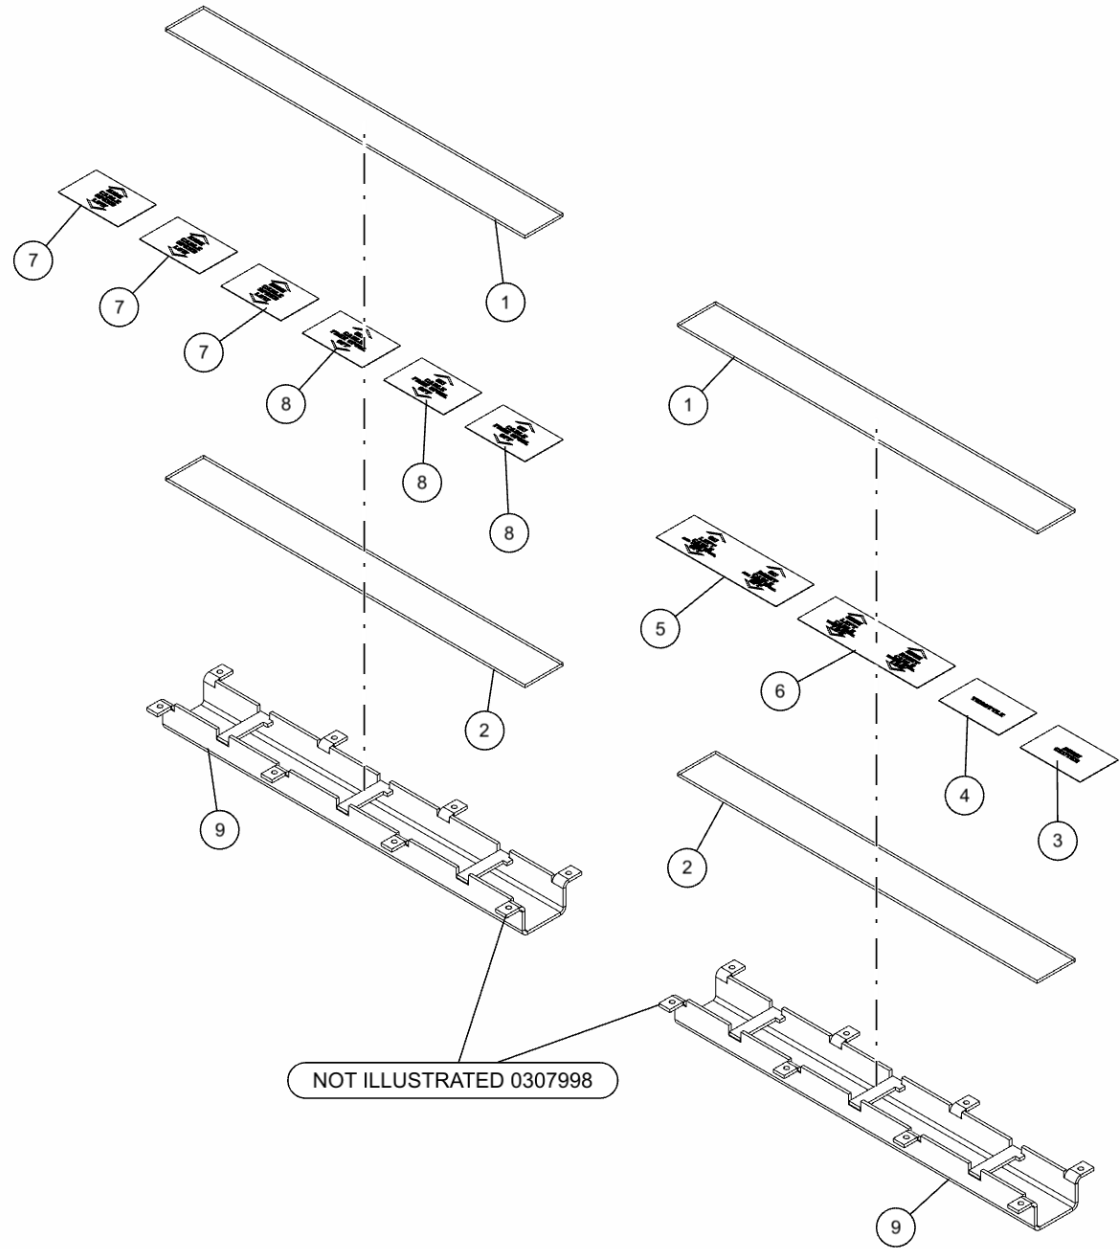

ILLUMINATED LEGEND - UPPER LEFT HAND CONTROL STATION PANEL (0911512)

Illuminated Legend Components

ILLUMINATED LEGEND - UPPER LEFT HAND CONTROL STATION PANEL (0911512) (cont'd)
Illuminated Legend Components (cont'd)