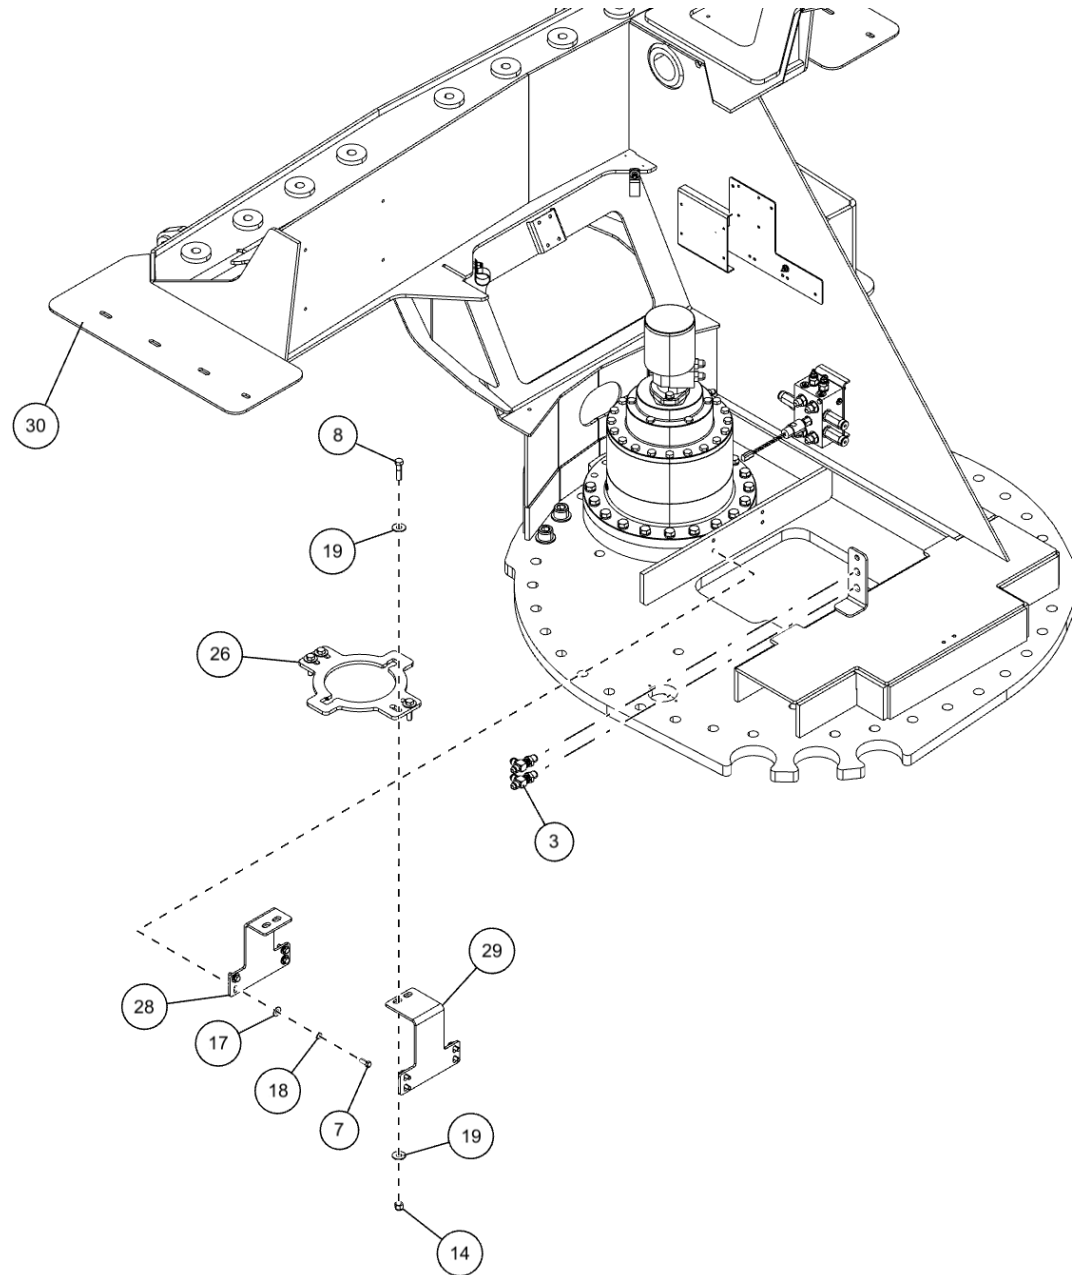

WRECKER FRAME COMPONENTS (0911548) (cont'd)

Swivel Lock Plate & Hydraulic Fittings

WRECKER FRAME COMPONENTS (0911548) (cont'd)
Swivel Lock Plate & Hydraulic Fittings (cont'd)

ITEM	PART NUMBER	DESCRIPTION	QTY
	0911548	WRECKER FRM ASSY 1150 12V	
1	0300188	CLAMP,1-1/2" HOSE	2
2	0301487	CLAMP HOSE 1/2 COVO909	1
3	0302574	FITTING-BULKHEAD RUN TEE	2
4	0310318	SWITCH - PRESSURE	1
5	0310634	FITTING 6MB-4FP	1
6	0400066	SCREW, 1/4-20X3/4 HHC GR5	4
7	0400126	SCREW, 3/8-16X1 HHC GR5	8
8	0400188	SCREW, 1/2-13X2 HHC GR5	4
9	0400274	SCREW, 5/8-11X2 HHC GR8	8
10	0400318	SCREW, 1-8X3 SHC	4
11	0400336	SCREW, 1-8X3 HHC GR8	31
12	0400367	NUT, 1/4-20 LOK	2
13	0400392	NUT, 3/8-16 LOK	2
14	0400408	NUT, 1/2-13 LOK	4
15	0400451	WASHER, 1/4	2
16	0400452	LKWASHER, 1/4	4
17	0400480	WASHER, 3/8	10
18	0400482	LKWASHER, 3/8	8
19	0400492	USS FLAT WASHER, 1/2	8
20	0400508	LKWASHER, 5/8	8
21	0400522	WASHER, 1-1/16X2X1/8 TH YZ	35
22	04011911	5/8-11 HEX WELD NUT	8
23	07032703	KEEPER PLATE - BOOM PIVOT	2
24	07032784	PIN - BOOM PIVOT 1075	1
25	0719162	PLATE, ACCESS COVER	2
26	0726417	PLATE-SWIVEL LOCK	1
27	0726421	OMNEX PANEL	1
28	0726422	ANGLE, SWIVEL LOCK	1
29	0726423	LONG ANGLE, SWIVEL LOCK	1
30	0810223	WRECKER FRM WLD 1150	1
31	0907994	SWING VALVE KIT (1060S)	1
32	0911359	SWING DRIVE W/ INTERNAL BRAKE	1
33	0911549	LIFT CYL ASSY 1150	1
34	0911552	AIR VALVE PLATE ASSY 1150 12V	1