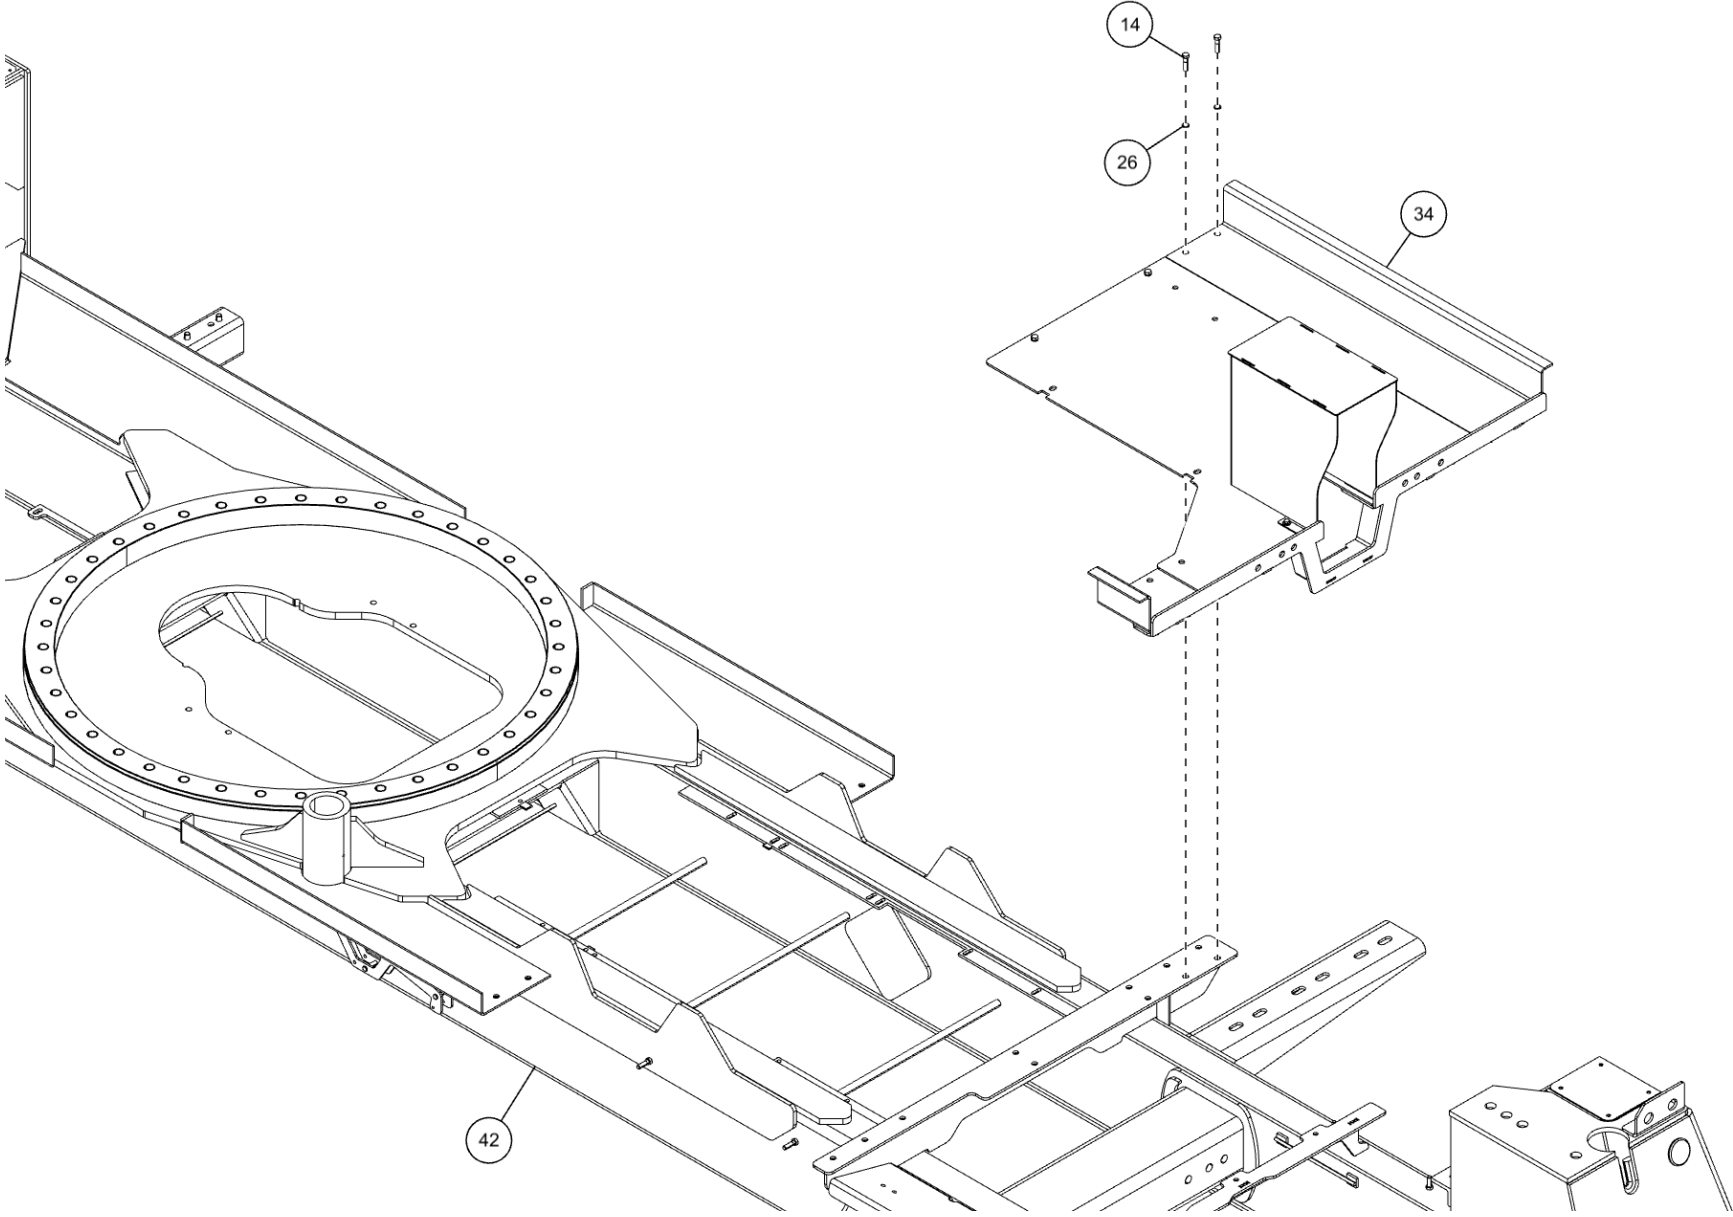

SUBFRAME ASSEMBLY (0911547) (cont'd)

Outer Rear Deck Cover Mounting Hardware

SUBFRAME ASSEMBLY (0911547) (cont'd)
Outer Rear Deck Cover Mounting Hardware (cont'd)

ITEM	PART NUMBER	DESCRIPTION	QTY
	0911547	SUBFRM ASSY 1150	
1	0300113	GREASE FITTING, 1/4-28 STR	1
2	0300229	FITTING, ELB 8MJ-8MP90	1
3	0301368	ADAPTER, 16MB-12MJ	1
4	0301696	FITTING, ELB 90 DEG 6MJ-6FJX90	2
5	0301781	FITTING, SWV NUT RUN TEE	1
6	0302170	FITTING, SWV 90 DEG BENT	2
7	0302727	FITTING, HYD CONN	3
8	0307450	PAD - SLIDE, BUMPER	2
9	0310432	FITTING - ADAPTER 16MJ-20MB	2
10	0310637	PLUG, HOLE	2
11	0311747	BEARING ROTATOR	1
12	0400070	SCREW, 1/4-20X1 HHC GR5	8
13	0400109	SCREW, 5/16-18X1 HHC GR5	4
14	0400132	SCREW, 3/8-16X1-1/2 HHC GR5	24
15	0400338	SCREW, 1-8X6-1/2 HHC GR8	40
16	0400349	SCREW, 3/8-16X3/4 FHS BO	4
17	0400379	NUT, 5/16-18 SPR J	12
18	0400416	NUT, 1/2-13 LOK GR8	4
19	0400451	WASHER, 1/4	8
20	0400452	LKWASHER, 1/4	8
21	0400491	LKWASHER, 1/2	8
22	0400497	WASHER, 1/2 GR8	4
23	0400522	WASHER, 1-1/16X2X1/8 TH YZ	40
24	0402032	SCREW, 5/16-18X1 HHC SS	4

ITEM	PART NUMBER	DESCRIPTION	QTY
25	0402118	LKWASHER, 5/16 SS	8
26	0402121	LKWASHER, 3/8 SS	24
27	07008501	PLATE, FRONT HYD COVER	1
28	07009366	DECK PLATE, SDU4 COVER	1
29	07030626	PLATE - SPACER	4
30	0722002	PLATE - REAR O/R COVER	2
31	0722669	COVER, RIGHT CHAIN BOX	1
32	0722670	COVER, LEFT CHAIN BOX	1
33	0725476	PLATE HYD SWIVEL MTG	1
34	0726534	FLOOR PLATE COVER - DECK REAR	1
35	0726535	COVER - DECK PANEL LEFT FRONT	1
36	0726536	PLATE, FLOOR - REAR VALVE COVER	1
37	0726537	COVER - DECK PANEL RIGHT FRONT	1
38	0726540	COVER - VALVE, SDU WV	1
39	0726541	PLATE - FLOOR - OUTER COVER	1
40	08006369	ANGLE, DECK PLATE MTG	1
41	08006950	COVER, HOSE CARRIER	1
42	0810221	SUBFRAME WLDMT 1150	1
43	0908432	ROTATOR PINLOCK ASSY	1
44	0910338	KIT VALVE CHANNEL MTG	1
45	0911857	TANK ASSY	1
46	0911877	KIT, SWIVEL PKG HYD ROTARY	1
47	9041402	1/2 NC X 1 1/4 HHCS PLT GR8	8
48	9041406	1/2 NC X 2 1/2 HHCS PL GR8	4