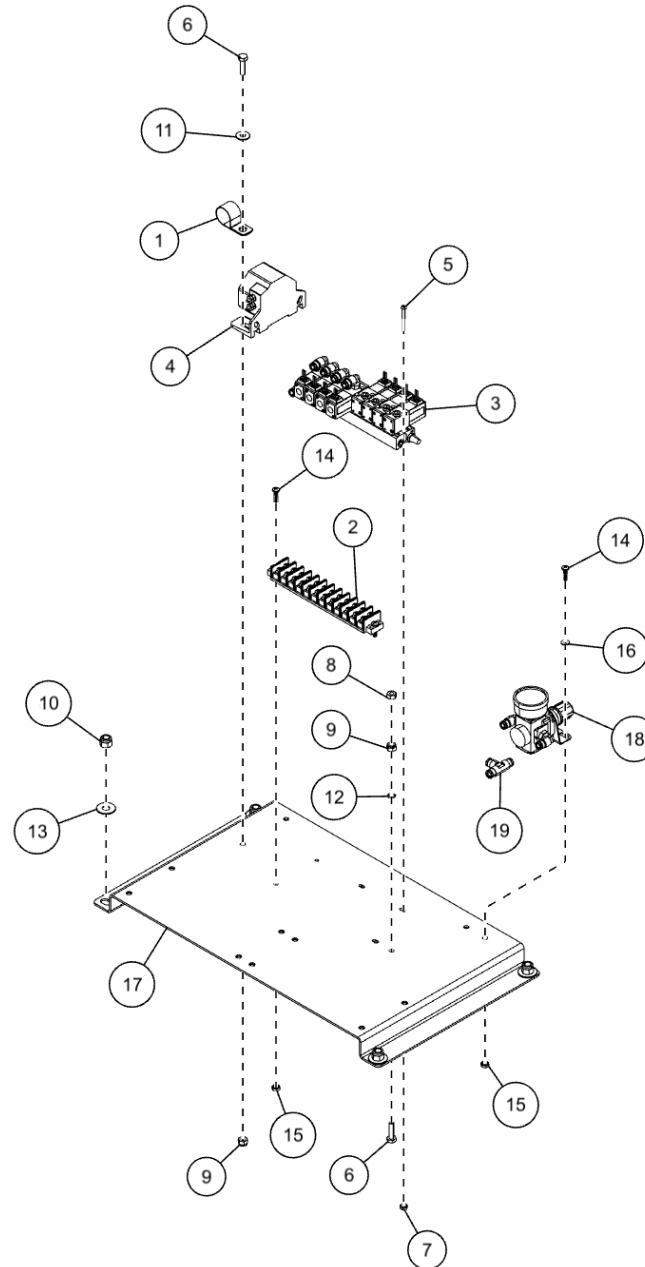

AIR VALVE PLATE - WRECKER FRAME (0911552)

Air Valve Plate Components

AIR VALVE PLATE - WRECKER FRAME (0911552) (cont'd)
Air Valve Plate Components (cont'd)

ITEM	PART NUMBER	DESCRIPTION	QTY
	0911552	AIR VALVE PLATE ASSY 1150 12V	
1	0300134	CLAMP, 1" HOSE INSULATED	1
2	0306978	TERMINAL BLOCK W/SCREW	1
3	0310141	SOLENOID, AIR 12V STK 8 BANK	1
4	0310381	ALARM, SWING (ECCO DT500)	1
5	0400009	SCREW, 8-32X1-1/2 PRH SS	2
6	0400070	SCREW, 1/4-20X1 HHC GR5	3
7	0400351	NUT, 8-32 HEX	2
8	0400366	NUT, 1/4-20 HEX	1
9	0400367	NUT, 1/4-20 LOK	3
10	0400392	NUT, 3/8-16 LOK	4
11	0400451	WASHER, 1/4	2
12	0400458	LKWASHER, 1/4 EXT	1
13	0400480	WASHER, 3/8	4
14	0400687	SCREW, 10-24X3/4 PRH SS	4
15	0400752	NUT, 10-24 LOK EXT	4
16	0400816	WASHER, M10 SS	2
17	0810233	AIR VALVE MTG PLATE WLD 1150	1
18	0911804	AIR REGULATOR-GAUGE ASSEMBLY	1
19	9011071	FITT, BRASS TEE 1/4T-1/4T-1/4T	1