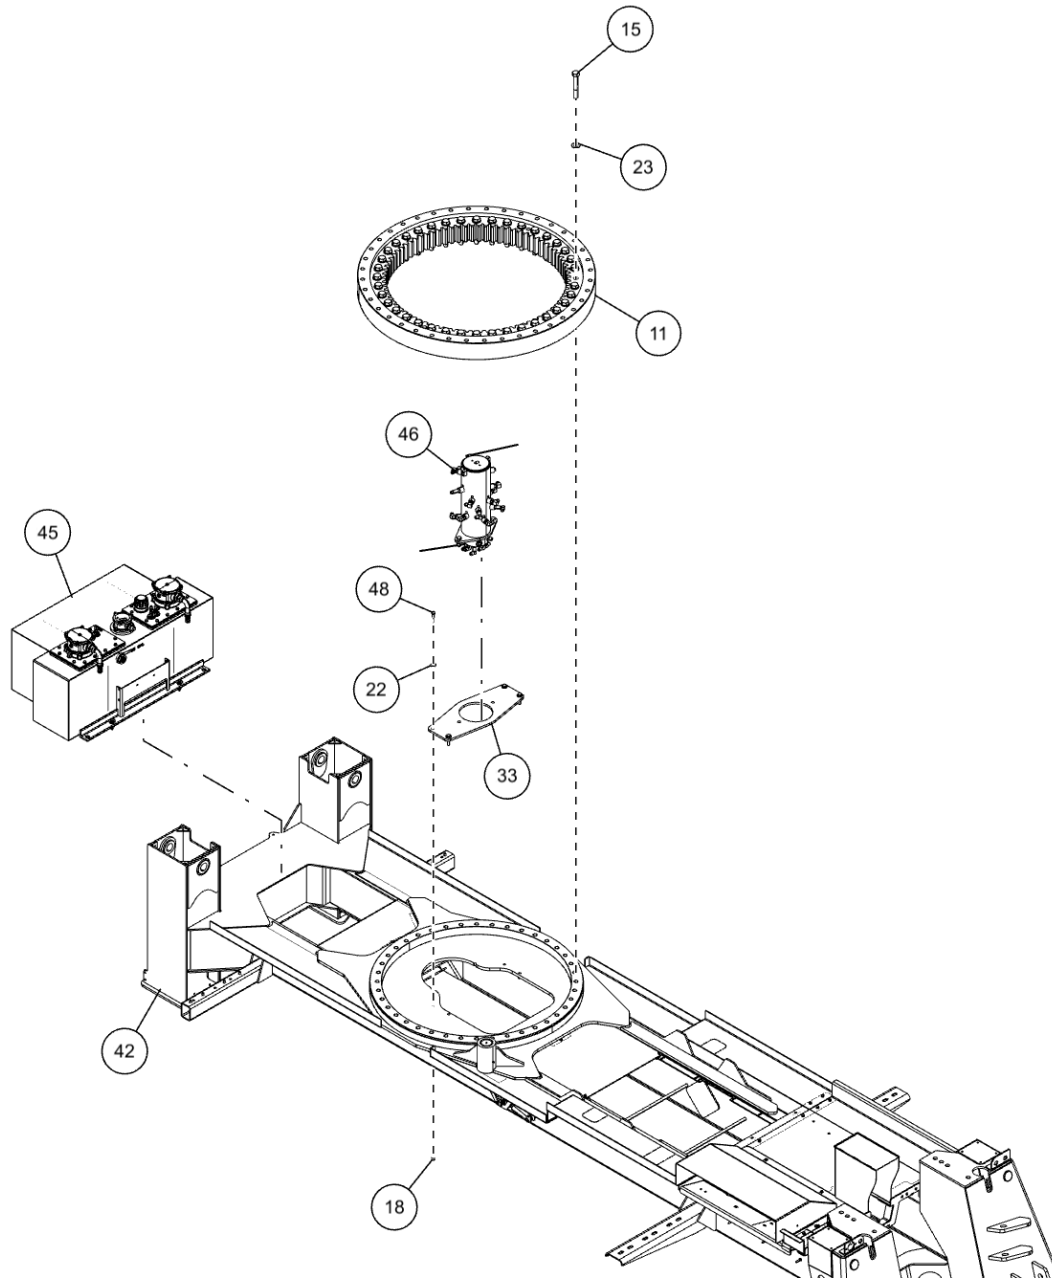

SUBFRAME ASSEMBLY (0911547) (cont'd)

Hydraulic Tank, Rotator Bearing, Rotary & Mounting Bracket

SUBFRAME ASSEMBLY (0911547) (cont'd)
Hydraulic Tank, Rotator Bearing, Rotary & Mounting Bracket (cont'd)

ITEM	PART NUMBER	DESCRIPTION	QTY
	0911547	SUBFRM ASSY 1150	
1	0300113	GREASE FITTING, 1/4-28 STR	1
2	0300229	FITTING, ELB 8MJ-8MP90	1
3	0301368	ADAPTER, 16MB-12MJ	1
4	0301696	FITTING, ELB 90 DEG 6MJ-6FJX90	2
5	0301781	FITTING, SWV NUT RUN TEE	1
6	0302170	FITTING, SWV 90 DEG BENT	2
7	0302727	FITTING, HYD CONN	3
8	0307450	PAD - SLIDE, BUMPER	2
9	0310432	FITTING - ADAPTER 16MJ-20MB	2
10	0310637	PLUG, HOLE	2
11	0311747	BEARING ROTATOR	1
12	0400070	SCREW, 1/4-20X1 HHC GR5	8
13	0400109	SCREW, 5/16-18X1 HHC GR5	4
14	0400132	SCREW, 3/8-16X1-1/2 HHC GR5	24
15	0400338	SCREW, 1-8X6-1/2 HHC GR8	40
16	0400349	SCREW, 3/8-16X3/4 FHS BO	4
17	0400379	NUT, 5/16-18 SPR J	12
18	0400416	NUT, 1/2-13 LOK GR8	4
19	0400451	WASHER, 1/4	8
20	0400452	LKWASHER, 1/4	8
21	0400491	LKWASHER, 1/2	8
22	0400497	WASHER, 1/2 GR8	4
23	0400522	WASHER, 1-1/16X2X1/8 TH YZ	40
24	0402032	SCREW, 5/16-18X1 HHC SS	4

ITEM	PART NUMBER	DESCRIPTION	QTY
25	0402118	LKWASHER, 5/16 SS	8
26	0402121	LKWASHER, 3/8 SS	24
27	07008501	PLATE, FRONT HYD COVER	1
28	07009366	DECK PLATE, SDU4 COVER	1
29	07030626	PLATE - SPACER	4
30	0722002	PLATE - REAR O/R COVER	2
31	0722669	COVER, RIGHT CHAIN BOX	1
32	0722670	COVER, LEFT CHAIN BOX	1
33	0725476	PLATE HYD SWIVEL MTG	1
34	0726534	FLOOR PLATE COVER - DECK REAR	1
35	0726535	COVER - DECK PANEL LEFT FRONT	1
36	0726536	PLATE, FLOOR - REAR VALVE COVER	1
37	0726537	COVER - DECK PANEL RIGHT FRONT	1
38	0726540	COVER - VALVE, SDU WV	1
39	0726541	PLATE - FLOOR - OUTER COVER	1
40	08006369	ANGLE, DECK PLATE MTG	1
41	08006950	COVER, HOSE CARRIER	1
42	0810221	SUBFRAME WLDMT 1150	1
43	0908432	ROTATOR PINLOCK ASSY	1
44	0910338	KIT VALVE CHANNEL MTG	1
45	0911857	TANK ASSY	1
46	0911877	KIT, SWIVEL PKG HYD ROTARY	1
47	9041402	1/2 NC X 1 1/4 HHCS PLT GR8	8
48	9041406	1/2 NC X 2 1/2 HHCS PL GR8	4