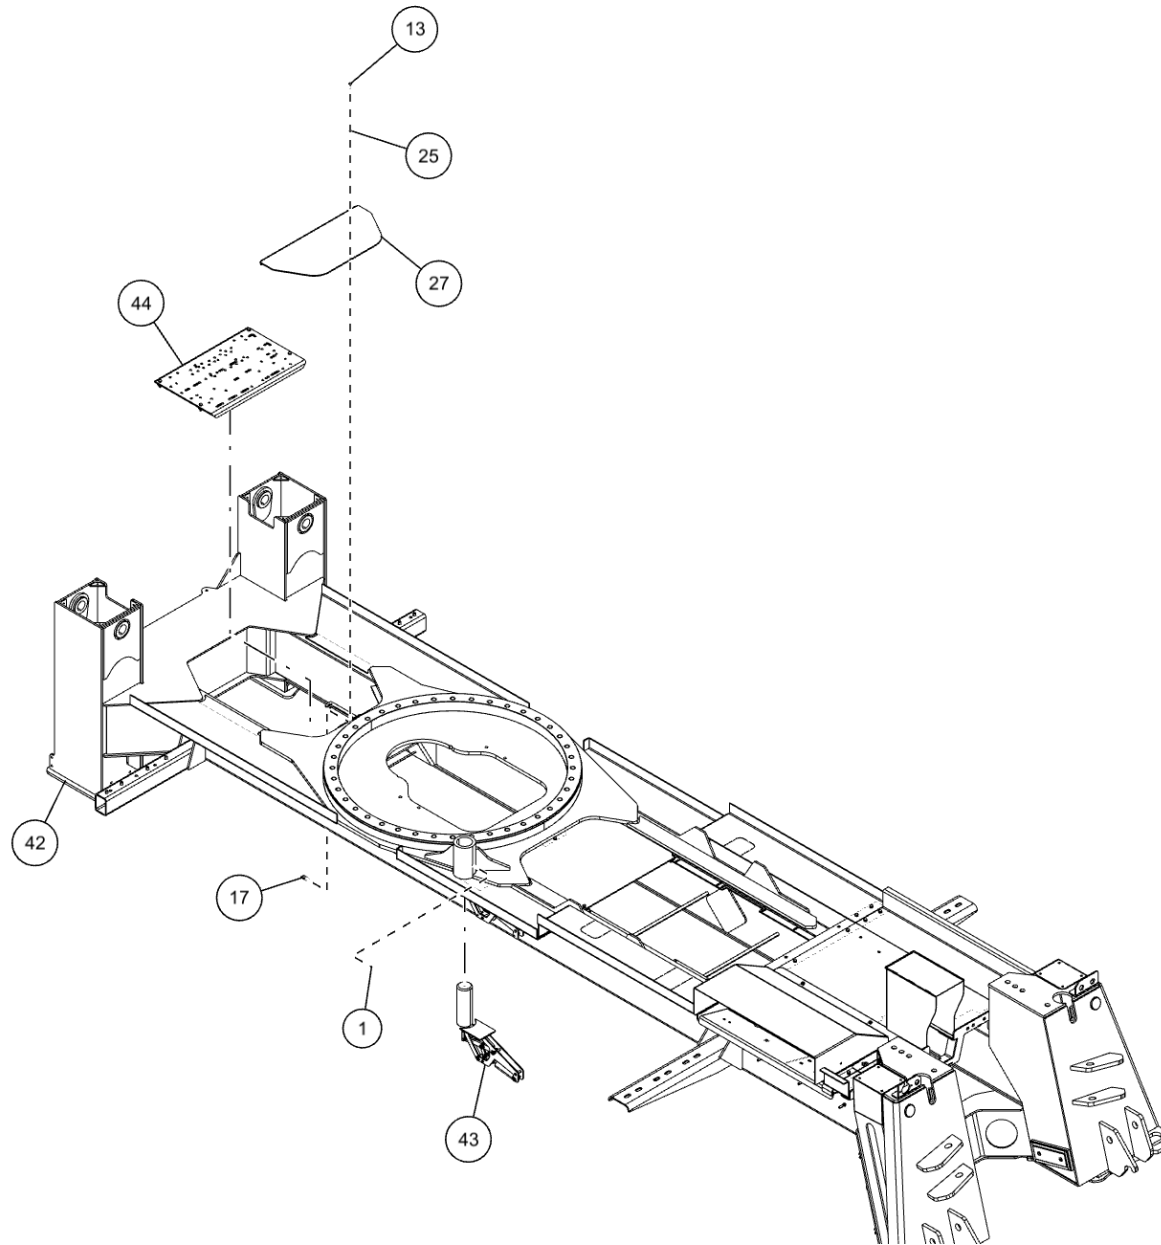

SUBFRAME ASSEMBLY (0911547) (cont'd)

Valve Channel Mounting Plate, Cover Plate & Rotator Pin Lock

SUBFRAME ASSEMBLY (0911547) (cont'd)
Valve Channel Mounting Plate, Cover Plate & Rotator Pin Lock (cont'd)

ITEM	PART NUMBER	DESCRIPTION	QTY
	0911547	SUBFRM ASSY 1150	
1	0300113	GREASE FITTING, 1/4-28 STR	1
2	0300229	FITTING, ELB 8MJ-8MP90	1
3	0301368	ADAPTER, 16MB-12MJ	1
4	0301696	FITTING, ELB 90 DEG 6MJ-6FJX90	2
5	0301781	FITTING, SWV NUT RUN TEE	1
6	0302170	FITTING, SWV 90 DEG BENT	2
7	0302727	FITTING, HYD CONN	3
8	0307450	PAD - SLIDE, BUMPER	2
9	0310432	FITTING - ADAPTER 16MJ-20MB	2
10	0310637	PLUG, HOLE	2
11	0311747	BEARING ROTATOR	1
12	0400070	SCREW, 1/4-20X1 HHC GR5	8
13	0400109	SCREW, 5/16-18X1 HHC GR5	4
14	0400132	SCREW, 3/8-16X1-1/2 HHC GR5	24
15	0400338	SCREW, 1-8X6-1/2 HHC GR8	40
16	0400349	SCREW, 3/8-16X3/4 FHS BO	4
17	0400379	NUT, 5/16-18 SPR J	12
18	0400416	NUT, 1/2-13 LOK GR8	4
19	0400451	WASHER, 1/4	8
20	0400452	LKWASHER, 1/4	8
21	0400491	LKWASHER, 1/2	8
22	0400497	WASHER, 1/2 GR8	4
23	0400522	WASHER, 1-1/16X2X1/8 TH YZ	40
24	0402032	SCREW, 5/16-18X1 HHC SS	4

ITEM	PART NUMBER	DESCRIPTION	QTY
25	0402118	LKWASHER, 5/16 SS	8
26	0402121	LKWASHER, 3/8 SS	24
27	07008501	PLATE, FRONT HYD COVER	1
28	07009366	DECK PLATE, SDU4 COVER	1
29	07030626	PLATE - SPACER	4
30	0722002	PLATE - REAR O/R COVER	2
31	0722669	COVER, RIGHT CHAIN BOX	1
32	0722670	COVER, LEFT CHAIN BOX	1
33	0725476	PLATE HYD SWIVEL MTG	1
34	0726534	FLOOR PLATE COVER - DECK REAR	1
35	0726535	COVER - DECK PANEL LEFT FRONT	1
36	0726536	PLATE,FLOOR - REAR VALVE COVER	1
37	0726537	COVER - DECK PANEL RIGHT FRONT	1
38	0726540	COVER - VALVE, SDU WV	1
39	0726541	PLATE - FLOOR - OUTER COVER	1
40	08006369	ANGLE, DECK PLATE MTG	1
41	08006950	COVER, HOSE CARRIER	1
42	0810221	SUBFRAME WLDMT 1150	1
43	0908432	ROTATOR PINLOCK ASSY	1
44	0910338	KIT VALVE CHANNEL MTG	1
45	0911857	TANK ASSY	1
46	0911877	KIT, SWIVEL PKG HYD ROTARY	1
47	9041402	1/2 NC X 1 1/4 HHCS PLT GR8	8
48	9041406	1/2 NC X 2 1/2 HHCS PL GR8	4