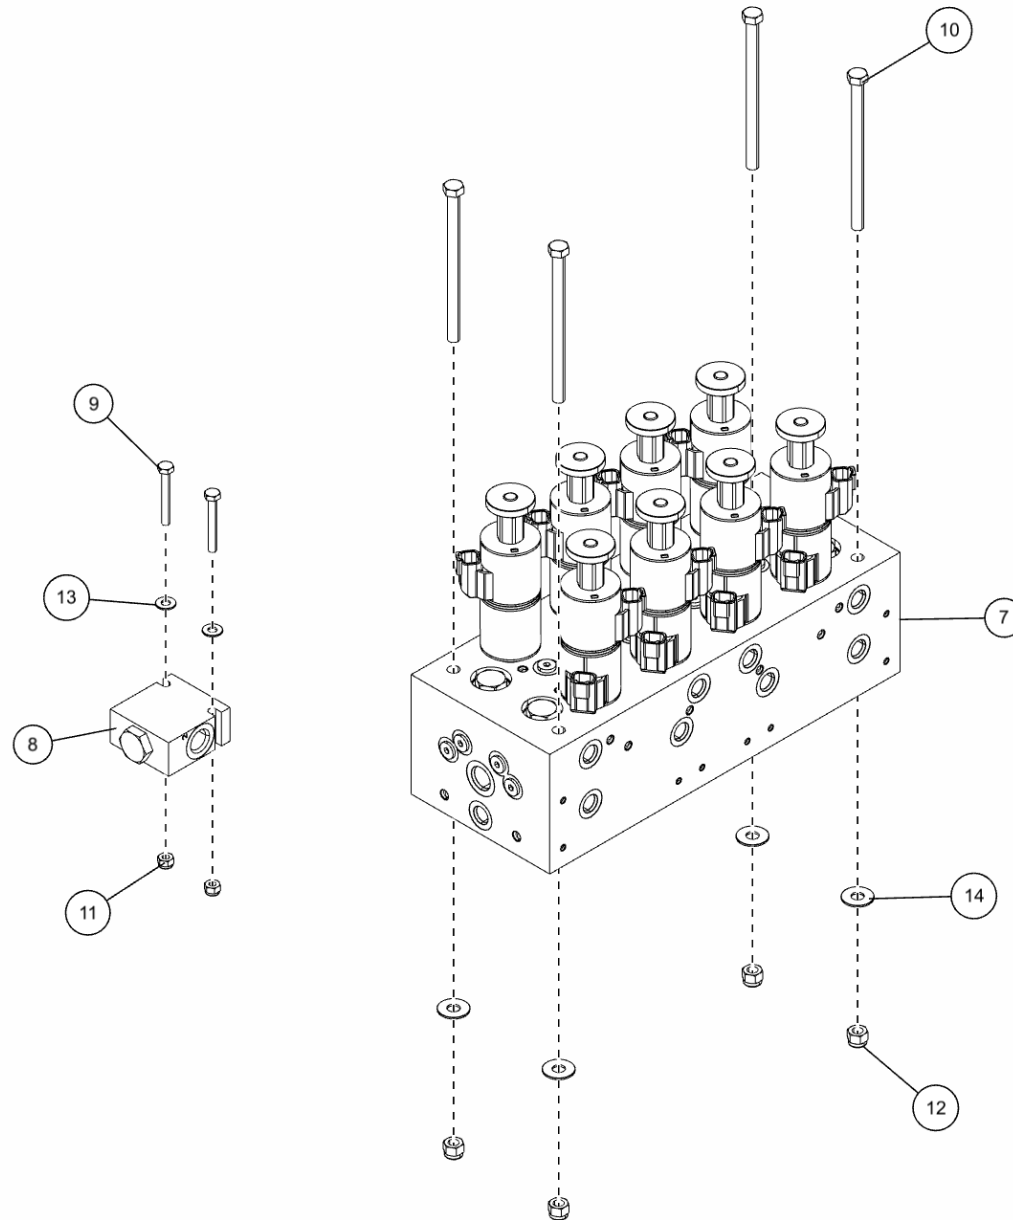

OUTRIGGER CONTROL VALVE KIT (0911316) (cont'd)

Mounting Hardware

OUTRIGGER CONTROL VALVE KIT (0911316) (cont'd)
Mounting Hardware (cont'd)

ITEM	PART NUMBER	DESCRIPTION	QTY
	0911316	OUTRIGGER CONTL VALVE KIT-WV	
1	0300044	ADAPTER, 6MJ-8MB	3
2	0301388	ELBOW, 8MJ-8MB90	1
3	0301522	ADAPTER, 6MJ-6MB	10
4	0302085	FITTING, 90 DEG ADPTR	1
5	0302510	ADAPTER, 6MJ-6MBL	1
6	0306633	FITTING, 8MB-10FB	1
7	0310358	VALVE,SOLENOID 12V OUTRIG CTRL	1
8	0310406	VALVE, SHUTTLE LS10-30-8T-N	1
9	0400078	SCREW, 1/4-20X2 HHC GR5	2
10	0400143	SCREW, 3/8-16X5-1/2 HHC GR5	4
11	0400367	NUT, 1/4-20 LOK	2
12	0400392	NUT, 3/8-16 LOK	4
13	0400451	WASHER, 1/4	2
14	0400480	WASHER, 3/8	4
15	9012594	FITT,HYD RUN TEE, 6MJx6MBx6MJ	2