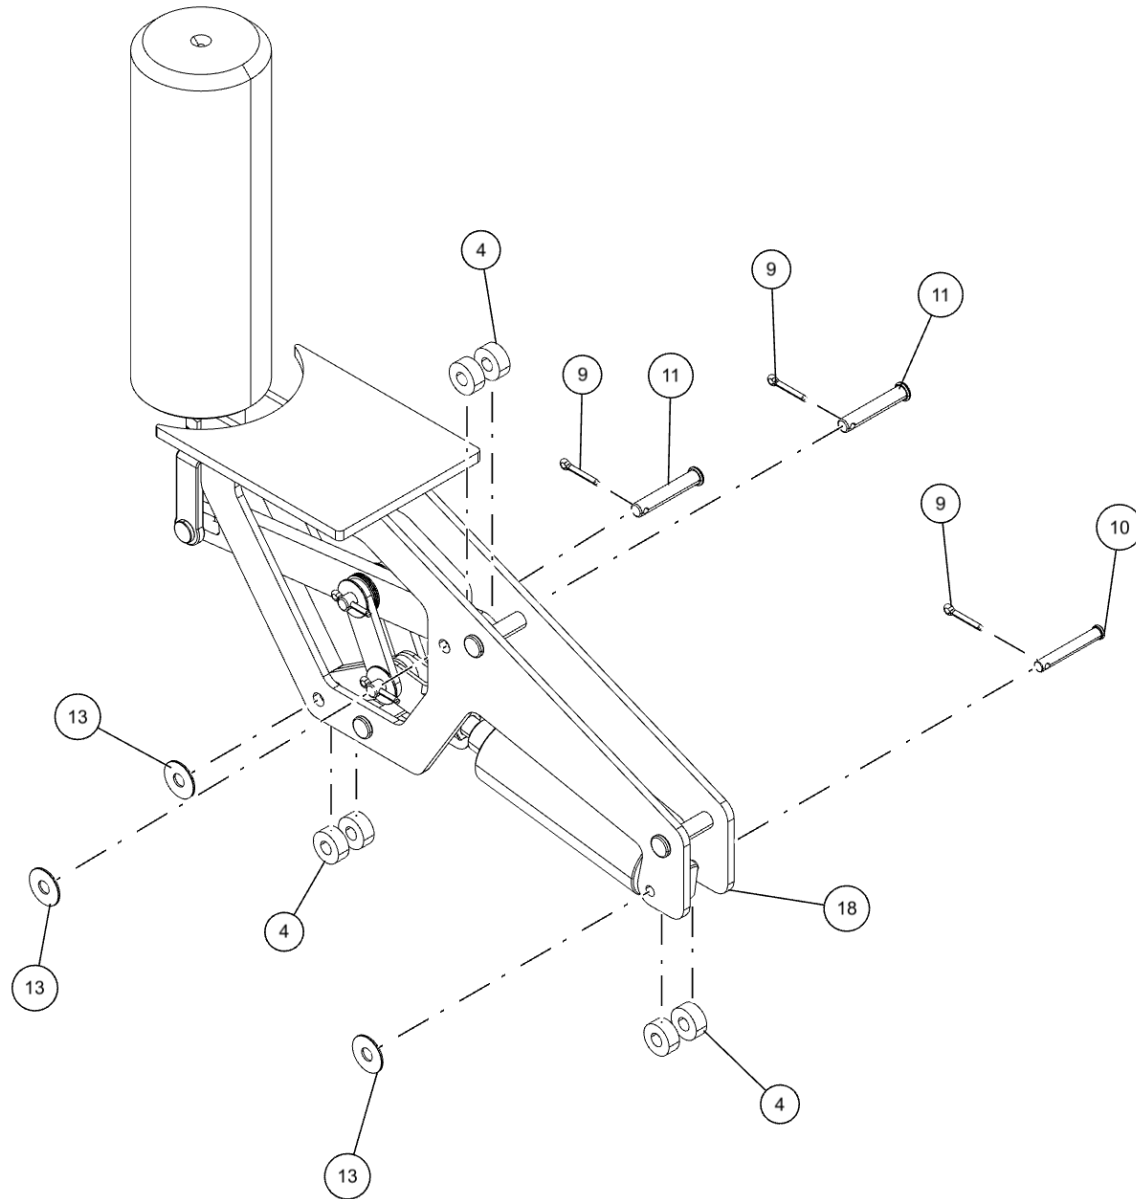

ROTATOR PIN LOCK ASSEMBLY - SUBFRAME (0908432) (cont'd)
Outer Pin Lock Components

ROTATOR PIN LOCK ASSEMBLY - SUBFRAME (0908432) (cont'd)
Outer Pin Lock Components (cont'd)

ITEM	PART NUMBER	DESCRIPTION	QTY
	0908432	ROTATOR PINLOCK ASSY	
1	0200052	CLEVIS LINK	1
2	0302231	ADJ CLEVIS 3/8" AC-218	1
3	0306698	AIR CYLINDER-1.5BORE/1.71STROK	1
4	0307612	NYLON SPACER,5/16 THK X 5/16ID	6
5	0400388	NUT, 3/8-24 HEX	2
6	0400401	NUT, 7/16-20 JAM PL	1
7	0400538	PIN, 3/8X1 CLEVIS	1
8	0400540	PIN, 3/32X1 COT	1
9	0400543	PIN, 1/8X3/4 COT SS	5
10	0400663	PIN, 1/4X1-3/4 CLEVIS	1
11	0400664	PIN, 5/16X1-3/4 CLEVIS	2
12	0400666	PIN, 5/16X1-3/8 CLEVIS SS	2
13	0402117	WASHER, 5/16 SS	11
14	0705698	ALLTHREAD, CONNECTOR	1
15	0709331	PIN, RETAIN HOUSE LOCK	1
16	0718297	BAR LINK - PIN LOCK	4
17	0718298	BAR LEVER - PIN LOCK	1
18	0806871	PIN LOCK WELD'T	1
19	9010030	FITT, BRASS ELBOW 1/4T-1/8MPX	2