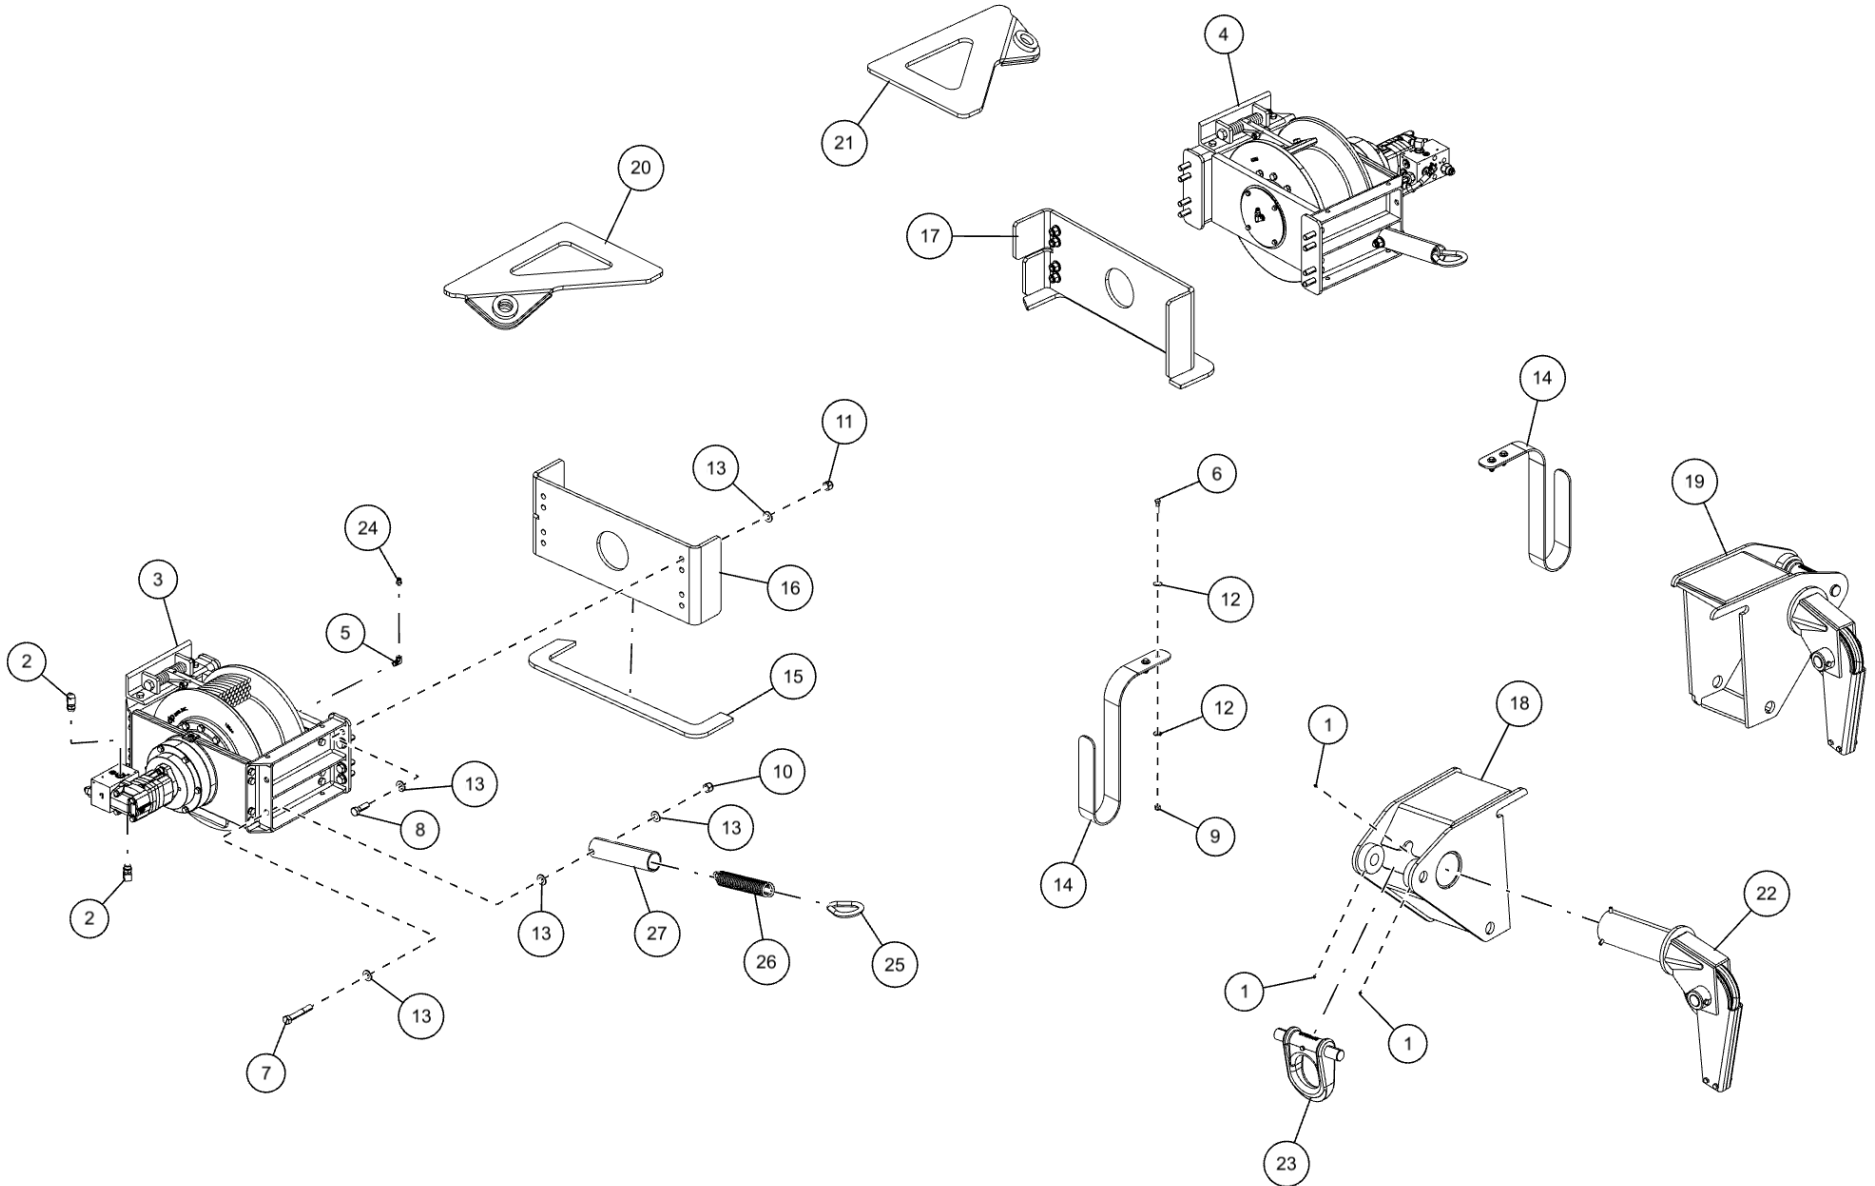

DRAG WINCHES - WRECKER FRAME (0911591)

Drag Winch Components

DRAG WINCHES - WRECKER FRAME (0911591) (cont'd)
Drag Winch Components (cont'd)

ITEM	PART NUMBER	DESCRIPTION	QTY
	0911591	BUA 22K DRAG WINCH 1150	
1	0300113	GREASE FITTING, 1/4-28 STR	6
2	0301388	ELBOW, 8MJ-8MB90	4
3	0310679	WINCH,LH DP 22K-MTVR-SIDE MTG	1
4	0310680	WINCH,RH DP 22K-MTVR-SIDE MTG	1
5	0312687	FITTING, 4MB-2FP90	2
6	0400132	SCREW, 3/8-16X1-1/2 HHC GR5	4
7	0400265	SCREW, 5/8-11X4 HHC GR5	2
8	0400274	SCREW, 5/8-11X2 HHC GR8	16
9	0400392	NUT, 3/8-16 LOK	4
10	0400421	NUT, 5/8-11 LOK	2
11	0400426	NUT, 5/8-11 LOK GR8	16
12	0400480	WASHER, 3/8	8
13	0400503	WASHER, 5/8 GR8	38
14	0719768	CABLE GUIDE	2
15	0725193	PLATE - WINCH MTG SUPPORT	2
16	0726129	PLATE, WINCH MTG, LH	1
17	0726130	PLATE, WINCH MTG, RH	1
18	0810172	BOOM END SWIVEL BRKT LH	1
19	0810173	BOOM END SWIVEL BRKT RH	1
20	0810174	SHACKLE PLATE WLD LH	1
21	0810175	SHACKLE PLATE WLD RH	1
22	0906530	SWIVEL - BOOM ASSEMBLY	2
23	0910707	SIDE D-RING PARTS 1060S/1075S	2
24	9010024	FITT, BRASS CONN 1/4T-1/8MP	2
25	9048800	5/8 WELDLESS CHAIN LINK	2
26	945030007	CABLE TIE BACK SPRING-1	2
27	945292002	SPRING SLEEVE CABLE TIE	2