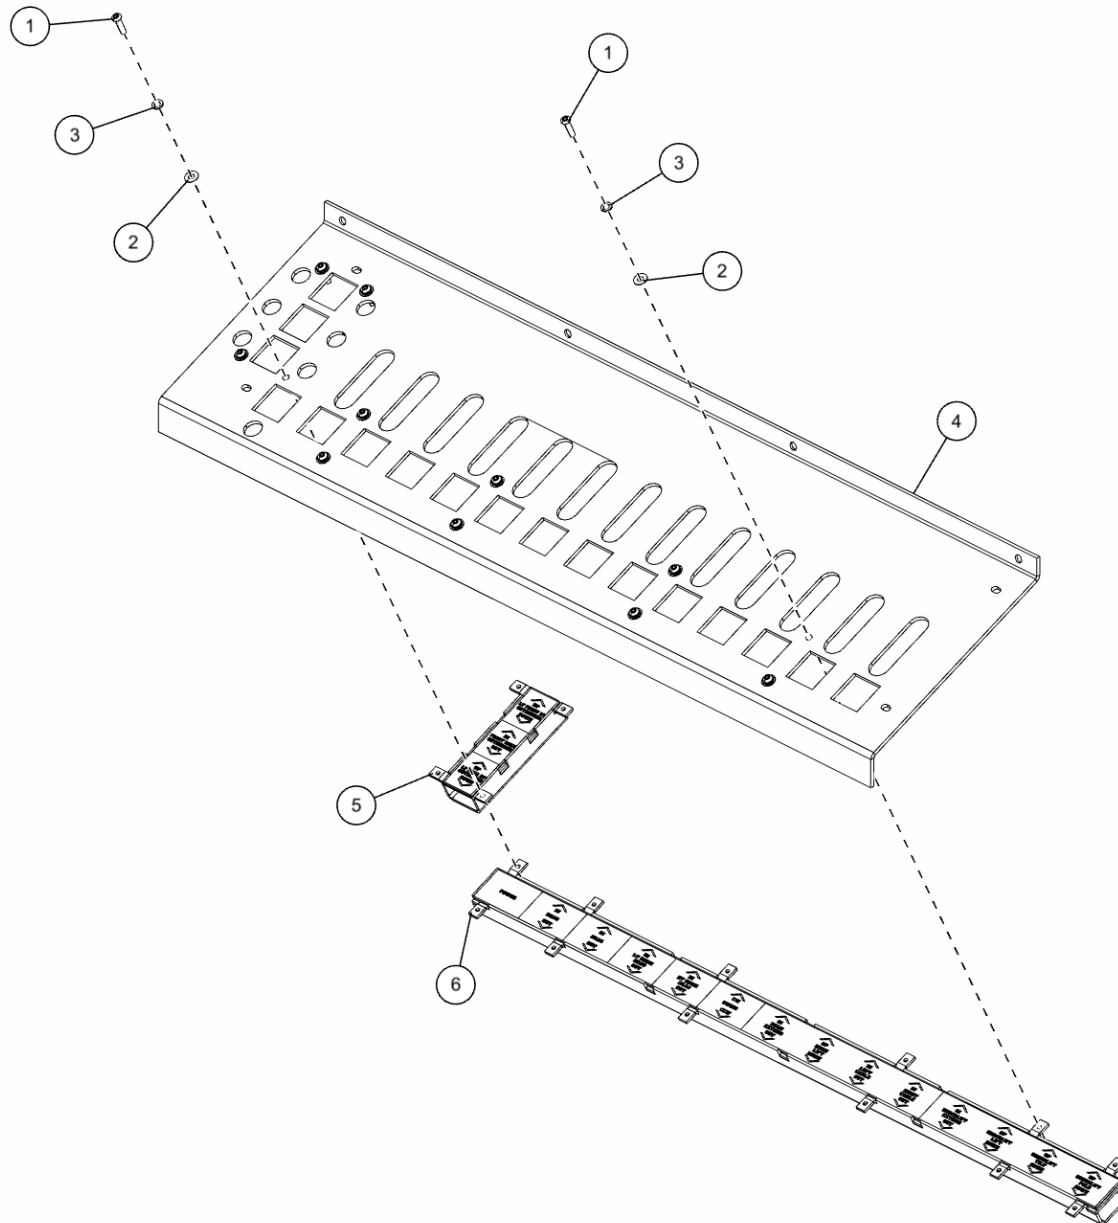

LOWER LEFT HAND CONTROL STATION PANEL (0911331)

Control Station Panel Illuminated Legends

LOWER LEFT HAND CONTROL STATION PANEL (0911331) (cont'd)
Control Station Panel Illuminated Legends (cont'd)

ITEM	PART NUMBER	DESCRIPTION	QTY
1	0911331	ILLUM LEGEND ASSY LH LWR WV	
2	04000381	SS BHSCS 1/4-20 X 1	12
3	0400454	WASHER, 1/4 SS	12
4	0402111	LKWASHER, 1/4 SS	12
5	0727008	APANEL, CONTROL 13 HANDLE	1
6	0908745	ILLUMINATED LEGEND ASSY 6	1
	0911333	ILLUM LEGEND ASSY 38.5 WV	1