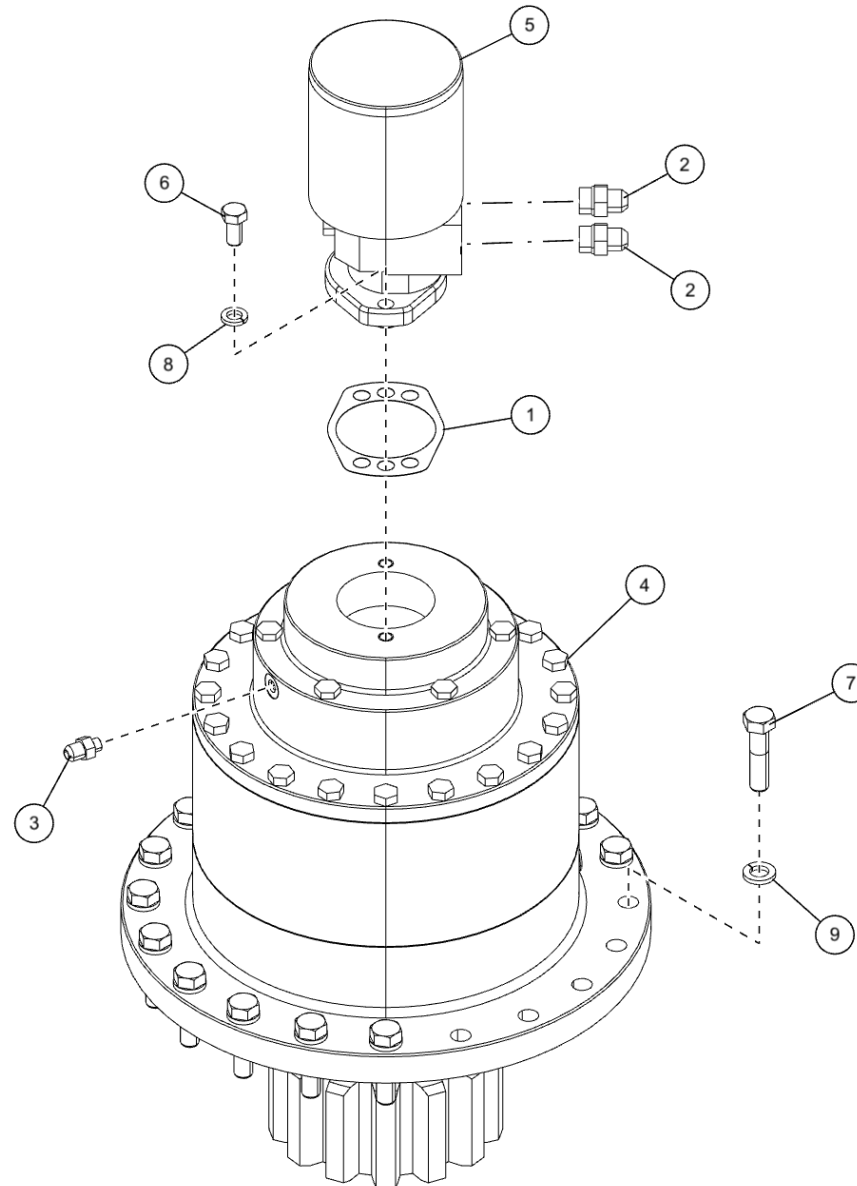

SWING DRIVE - WRECKER FRAME (0911359)

Swing Drive Components

SWING DRIVE - WRECKER FRAME (0911359) (cont'd)
Swing Drive Components (cont'd)

ITEM	PART NUMBER	DESCRIPTION	QTY
	0911359	SWING DRIVE W/ INTERNAL BRAKE	
1	03004864	GASKET, INPUT ESKRIDGE/0307651	1
2	0301376	CONNECTOR 8 MJ - 10 MB	2
3	0302695	ADAPTER, 6MJ-4MB	1
4	0311453	250 SWING DRIVE W/INTERNAL BRK	1
5	0311454	MOTOR, HYDRAULIC, PARKER	1
6	0400176	SCREW, 1/2-13X1 HHC GR5	2
7	0400254	SCREW, 5/8-11X2-1/2 HHC GR5	16
8	0400491	LKWASHER, 1/2	2
9	0400508	LKWASHER, 5/8	16