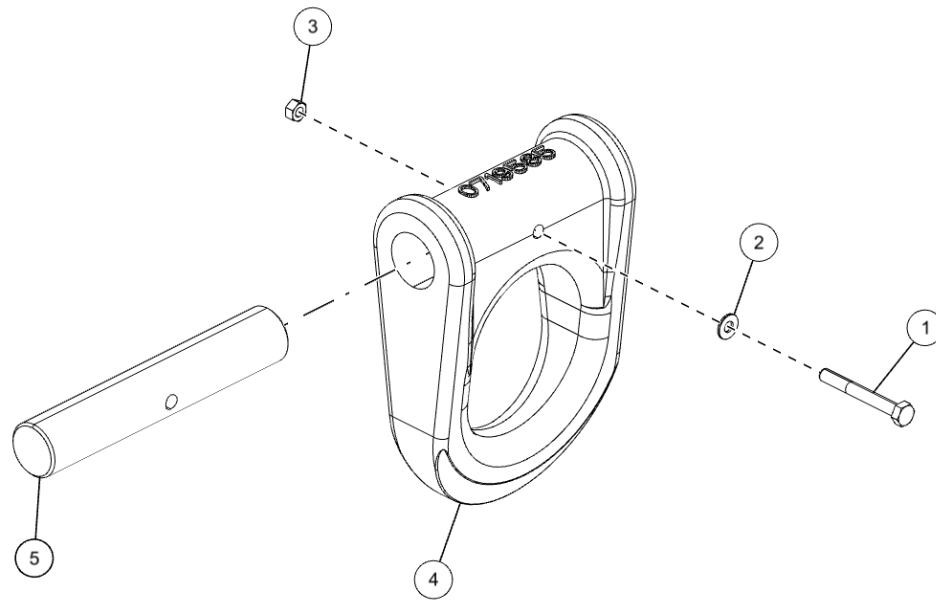

D-RING - SUBFRAME (0911957)

D-Ring Components

D-RING - SUBFRAME (0911957) (cont'd)
D-Ring Components (cont'd)

ITEM	PART NUMBER	DESCRIPTION	QTY
	0911957	KIT, D-RING PARTS	
1	0400107	SCREW, 5/16-18X2-1/2 HHC GR5	1
2	0400451	WASHER, 1/4	1
3	0400776	NUT, 5/16-18 JAM LOK	1
4	0719585	D-RING, TOWING	1
5	GA0215	PIN-"D" RING	1