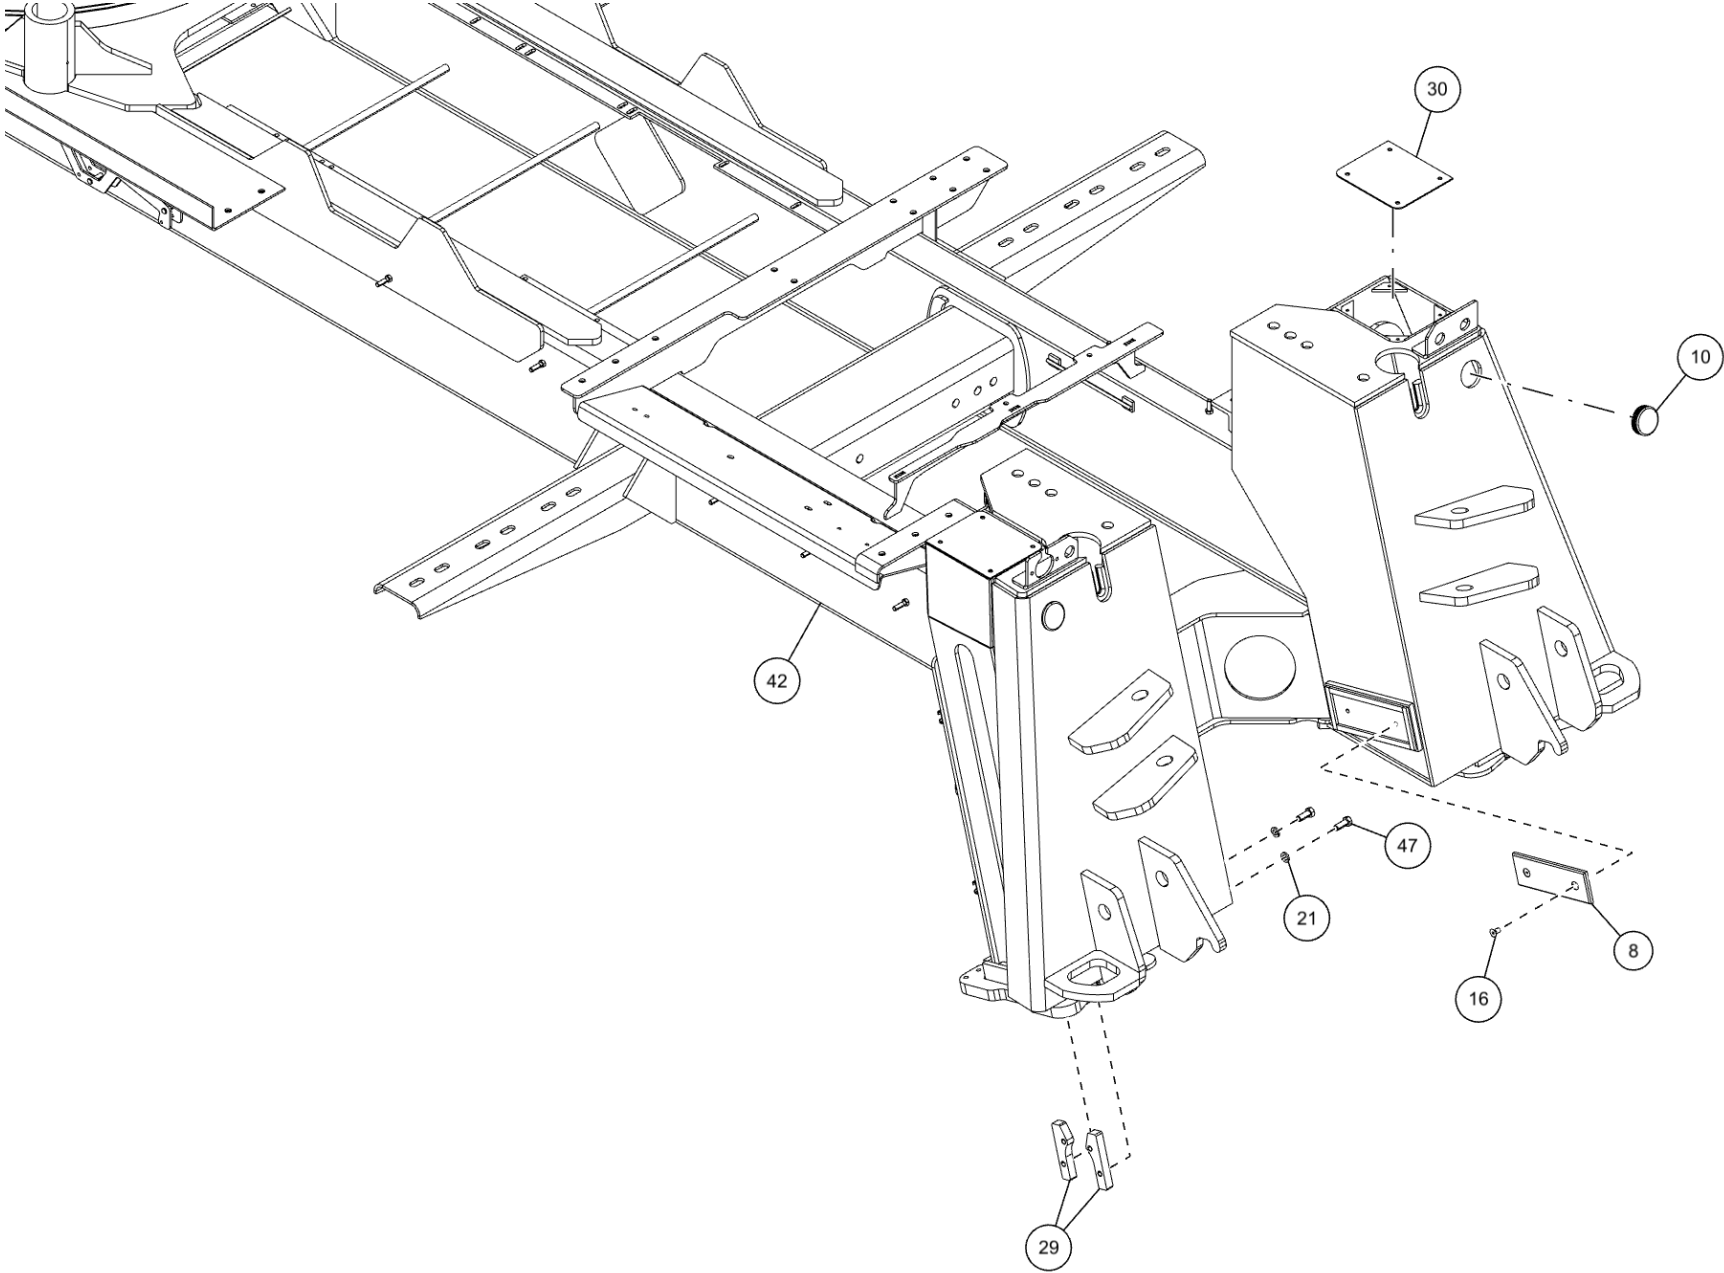

SUBFRAME ASSEMBLY (0911547) (cont'd)
Rear Outrigger Covers, Hole Plug, Spacer Plates & Bumper Slide Pads

SUBFRAME ASSEMBLY (0911547) (cont'd)
Rear Outrigger Covers, Hole Plug, Spacer Plates & Bumper Slide Pads (cont'd)

ITEM	PART NUMBER	DESCRIPTION	QTY
	0911547	SUBFRM ASSY 1150	
1	0300113	GREASE FITTING, 1/4-28 STR	1
2	0300229	FITTING, ELB 8MJ-8MP90	1
3	0301368	ADAPTER, 16MB-12MJ	1
4	0301696	FITTING, ELB 90 DEG 6MJ-6FJX90	2
5	0301781	FITTING, SWV NUT RUN TEE	1
6	0302170	FITTING, SWV 90 DEG BENT	2
7	0302727	FITTING, HYD CONN	3
8	0307450	PAD - SLIDE, BUMPER	2
9	0310432	FITTING - ADAPTER 16MJ-20MB	2
10	0310637	PLUG, HOLE	2
11	0311747	BEARING ROTATOR	1
12	0400070	SCREW, 1/4-20X1 HHC GR5	8
13	0400109	SCREW, 5/16-18X1 HHC GR5	4
14	0400132	SCREW, 3/8-16X1-1/2 HHC GR5	24
15	0400338	SCREW, 1-8X6-1/2 HHC GR8	40
16	0400349	SCREW, 3/8-16X3/4 FHS BO	4
17	0400379	NUT, 5/16-18 SPR J	12
18	0400416	NUT, 1/2-13 LOK GR8	4
19	0400451	WASHER, 1/4	8
20	0400452	LKWASHER, 1/4	8
21	0400491	LKWASHER, 1/2	8
22	0400497	WASHER, 1/2 GR8	4
23	0400522	WASHER, 1-1/16X2X1/8 TH YZ	40
24	0402032	SCREW, 5/16-18X1 HHC SS	4

ITEM	PART NUMBER	DESCRIPTION	QTY
25	0402118	LKWASHER, 5/16 SS	8
26	0402121	LKWASHER, 3/8 SS	24
27	07008501	PLATE, FRONT HYD COVER	1
28	07009366	DECK PLATE, SDU4 COVER	1
29	07030626	PLATE - SPACER	4
30	0722002	PLATE - REAR O/R COVER	2
31	0722669	COVER, RIGHT CHAIN BOX	1
32	0722670	COVER, LEFT CHAIN BOX	1
33	0725476	PLATE HYD SWIVEL MTG	1
34	0726534	FLOOR PLATE COVER - DECK REAR	1
35	0726535	COVER - DECK PANEL LEFT FRONT	1
36	0726536	PLATE,FLOOR - REAR VALVE COVER	1
37	0726537	COVER - DECK PANEL RIGHT FRONT	1
38	0726540	COVER - VALVE, SDU WV	1
39	0726541	PLATE - FLOOR - OUTER COVER	1
40	08006369	ANGLE, DECK PLATE MTG	1
41	08006950	COVER, HOSE CARRIER	1
42	0810221	SUBFRAME WLDMT 1150	1
43	0908432	ROTATOR PINLOCK ASSY	1
44	0910338	KIT VALVE CHANNEL MTG	1
45	0911857	TANK ASSY	1
46	0911877	KIT, SWIVEL PKG HYD ROTARY	1
47	9041402	1/2 NC X 1 1/4 HHCS PLT GR8	8
48	9041406	1/2 NC X 2 1/2 HHCS PL GR8	4