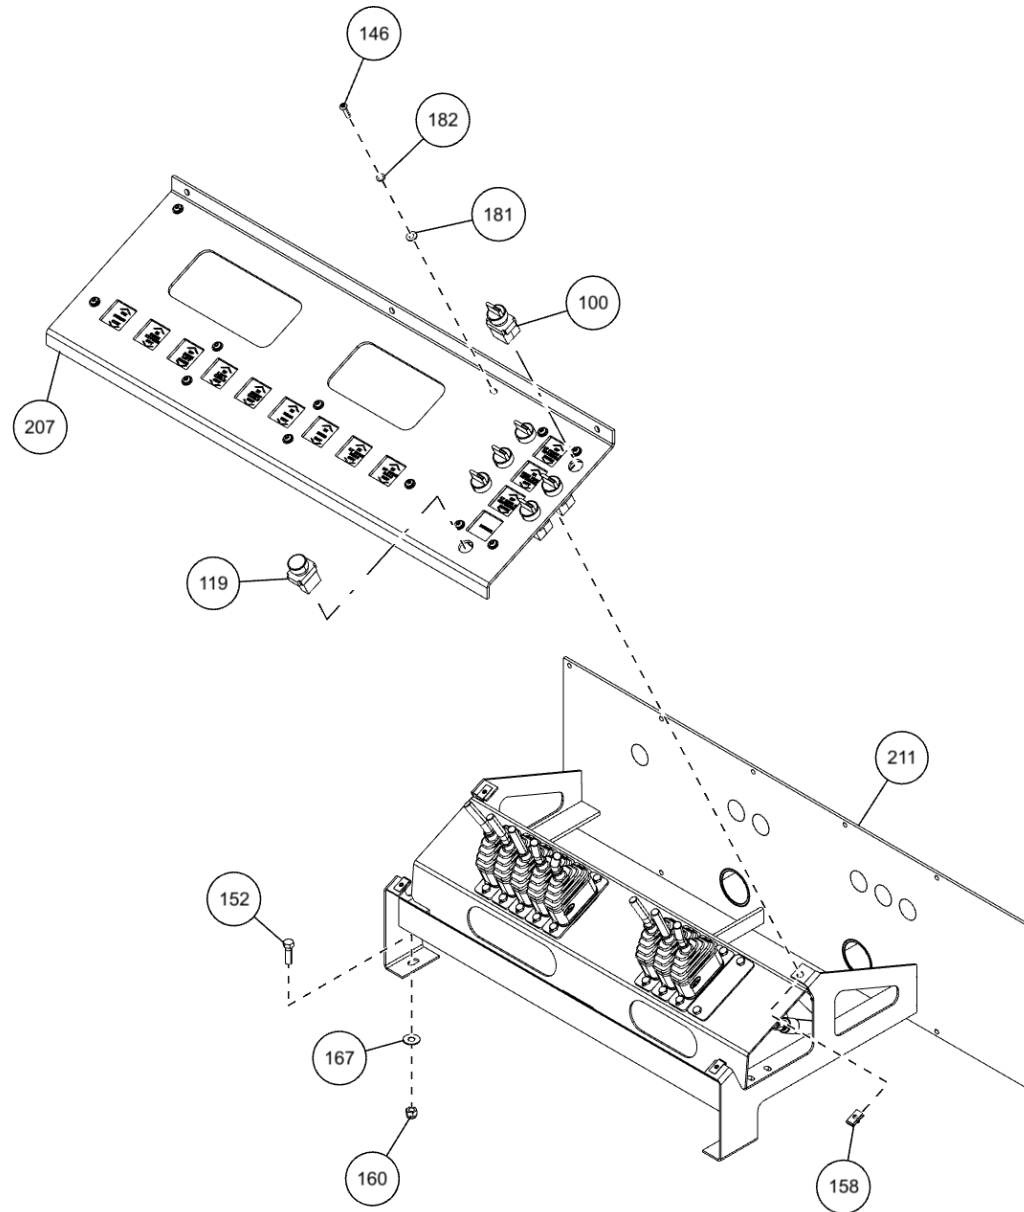

1150S SDU4 STREET LOW RIDER (09013150) (cont'd)
Left Hand Upper Control Panel (cont'd)

ITEM	PART NUMBER	DESCRIPTION	QTY
174	0400687	SCREW, 10-24X3/4 PRH SS	4
175	0400816	WASHER, M10 SS	4
176	0400900	NUT, 1/2-13 LOK JAM	2
177	0402020	SCREW, 1/4-20X3/4 HHC SS	2
178	0402021	SCREW, 1/4-20X1 HHC SS	2
179	0402044	SCREW, 3/8-16X1-1/2 HHC SS	8
180	0402094	NUT, HEX 6-32 SS	3
181	0402110	WASHER, 1/4 SS	17
182	0402111	LKWASHER, 1/4 SS	19
183	0402113	NUT, 1/4-20 LOK SS	2
184	0402118	LKWASHER, 5/16 SS	8
185	0402121	LKWASHER, 3/8 SS	2
186	0712230	BOSS, TURNTABLE LOCK	2
187	0719585	D-RING, TOWING	2
188	0722173	PLATE - VALVE MOUNTING	2
189	0722381	ANGLE - BULKHEAD	2
190	0724651	COVER	2
191	0726179	ANGLE, WINCH MTG, UNIVERSAL	2
192	0726532	COVER - REAR FLOOR PLATE	2
193	0726533	PANEL-FRT CNTR DECK CVR SHORT	1
194	0803923	PIN WLDT - D RING	2
195	0806767	SUPPORT BRKT SHEAVE HEAD SINGL	1
196	0806994	HOUSE LOCK INDICATOR WELDMNT	2
197	0810067	BRACKET-CHAIN ROLLER	2
198	0810500	CABLE TIE BACK WLMT	1
199	09000135	ILLUMINATED LEGEND ASSY-RT UP	1
200	09025482	K3VL80 PUMP KIT	1
201	09028162	4-STAGE REAR OUTRIGGER ASSY	1
202	0906532	SWIVEL - BOOM ASSEMBLY	1
203	0908418	KIT-MUDFLAP CENTURY ROTATOR	1
204	0908540	BRACKET SUPT, CABLE GUIDE DRAG	1
205	0910260	FRONT OUTRIGGER INSTALLATION	1
206	0910635	OUTRIGGER BLEED VALVE ASSY	1
207	0911237	ILLUM LEGEND ASSY RH LWR WL	1
208	0911241	CONTROL ASSY, 12 HANDLE WALVOL	1
209	0911316	OUTRIGGER CONTL VALVE KIT-WV	1
210	0911317	WALVOIL VALVE ASSY 5 WINCH ROT	1

ITEM	PART NUMBER	DESCRIPTION	QTY
211	0911324	RH CTL STATION ASSY 5 WINCH WV	1
212	0911331	ILLUM LEGEND ASSY LH LWR WV	1
213	0911449	1150 BOOM ASSY	1
214	0911454	WINCH ASSY 1150	1
215	0911511	ILLUM LGND LH UPPER WV MMO	1
216	0911547	SUBFRM ASSY 1150	1
217	0911548	WRECKER FRM ASSY 1150 12V	1
218	0911591	BUA 22K DRAG WINCH 1150	1
219	0911652	3-STG FRT OUTRGR ASSY BIG FEET	1
220	0911760	SDU4 STREET LOWRIDER&MAST ASY	1
221	0911804	AIR REGULATOR-GAUGE ASSEMBLY	2
222	0911957	KIT, D-RING PARTS	4
223	0912063	XBAR ASY-XHD 5X5 CENT W/ LWRDR	1
224	24773017	HOSE ASSEMBLY 140"LG	2
225	24773018	HOSE ASSEMBLY 140"LG	2
226	9010520	FITTING-ELBOW 1/4T-1/4NPT	3
227	9011071	FITT, BRASS TEE 1/4T-1/4T-1/4T	1
228	9012552	BULKHEAD ADAPTER 1/8M-1/8F NPT	6
229	9012594	FITT, HYD RUN TEE, 6MJx6MBx6MJ	9
230	9024041	SWITCH, ROCKER SPST RED 12V21A	22
231	9041010	1/4 NC X 2 1/4 HHCS GR8	6
232	9041402	1/2 NC X 1 1/4 HHCS PLT GR8	6
233	9041403	1/2 NC X 1 1/2 HHCS PL GR8	14
234	9048800	5/8 WELDLESS CHAIN LINK	1
235	9402970	TOOLBOX MTG. PAD	14
236	942480011	PLATE, SLOT-SS REAR WASHER TBOX	20
237	945030007	CABLE TIE BACK SPRING-1	1
238	AWS-6821-A	HOSE ASSY-PRESSURE	10
239	FC41	FITTING-90DEG BLKHD ELB W/ NUT	9
240	GX263	FITTING, ELB 10MJ-10MB90	4
241	HC1291	FITTING, 4MJ-4MB STR THR	17
242	IC209	FTG-90DEG ADPTR 1/4 ORB	3

1150S SDU4 STREET LOW RIDER (09013150) (cont'd) Right Hand Lower Control Panel