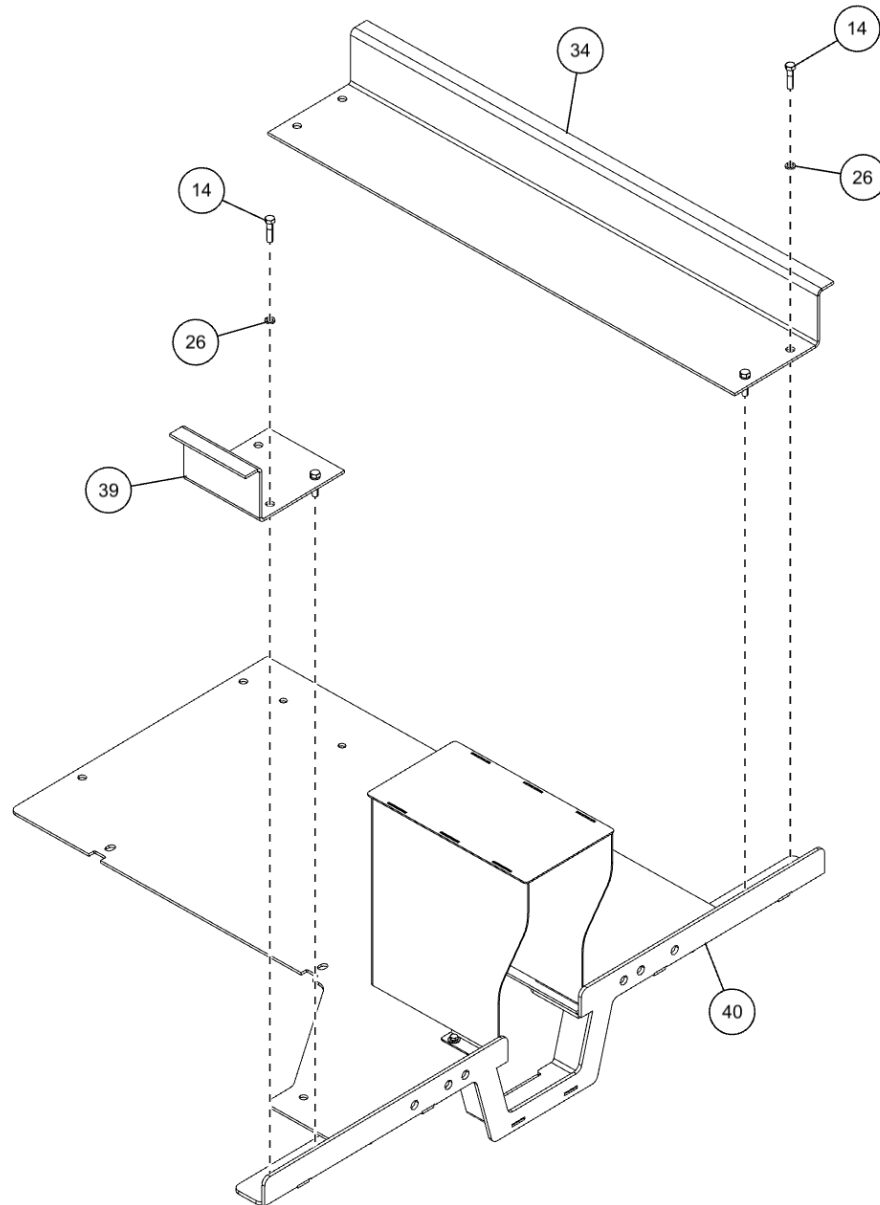

SUBFRAME ASSEMBLY (0911547) (cont'd)

Outer Rear Deck Floor Plate Covers

SUBFRAME ASSEMBLY (0911547) (cont'd)
Outer Rear Deck Floor Plate Covers (cont'd)

ITEM	PART NUMBER	DESCRIPTION	QTY
	0911547	SUBFRM ASSY 1150	
1	0300113	GREASE FITTING, 1/4-28 STR	1
2	0300229	FITTING, ELB 8MJ-8MP90	1
3	0301368	ADAPTER, 16MB-12MJ	1
4	0301696	FITTING, ELB 90 DEG 6MJ-6FJX90	2
5	0301781	FITTING, SWV NUT RUN TEE	1
6	0302170	FITTING, SWV 90 DEG BENT	2
7	0302727	FITTING, HYD CONN	3
8	0307450	PAD - SLIDE, BUMPER	2
9	0310432	FITTING - ADAPTER 16MJ-20MB	2
10	0310637	PLUG, HOLE	2
11	0311747	BEARING ROTATOR	1
12	0400070	SCREW, 1/4-20X1 HHC GR5	8
13	0400109	SCREW, 5/16-18X1 HHC GR5	4
14	0400132	SCREW, 3/8-16X1-1/2 HHC GR5	24
15	0400338	SCREW, 1-8X6-1/2 HHC GR8	40
16	0400349	SCREW, 3/8-16X3/4 FHS BO	4
17	0400379	NUT, 5/16-18 SPR J	12
18	0400416	NUT, 1/2-13 LOK GR8	4
19	0400451	WASHER, 1/4	8
20	0400452	LKWASHER, 1/4	8
21	0400491	LKWASHER, 1/2	8
22	0400497	WASHER, 1/2 GR8	4
23	0400522	WASHER, 1-1/16X2X1/8 TH YZ	40
24	0402032	SCREW, 5/16-18X1 HHC SS	4

ITEM	PART NUMBER	DESCRIPTION	QTY
25	0402118	LKWASHER, 5/16 SS	8
26	0402121	LKWASHER, 3/8 SS	24
27	07008501	PLATE, FRONT HYD COVER	1
28	07009366	DECK PLATE, SDU4 COVER	1
29	07030626	PLATE - SPACER	4
30	0722002	PLATE - REAR O/R COVER	2
31	0722669	COVER, RIGHT CHAIN BOX	1
32	0722670	COVER, LEFT CHAIN BOX	1
33	0725476	PLATE HYD SWIVEL MTG	1
34	0726534	FLOOR PLATE COVER - DECK REAR	1
35	0726535	COVER - DECK PANEL LEFT FRONT	1
36	0726536	PLATE,FLOOR - REAR VALVE COVER	1
37	0726537	COVER - DECK PANEL RIGHT FRONT	1
38	0726540	COVER - VALVE, SDU WV	1
39	0726541	PLATE - FLOOR - OUTER COVER	1
40	08006369	ANGLE, DECK PLATE MTG	1
41	08006950	COVER, HOSE CARRIER	1
42	0810221	SUBFRAME WLDMT 1150	1
43	0908432	ROTATOR PINLOCK ASSY	1
44	0910338	KIT VALVE CHANNEL MTG	1
45	0911857	TANK ASSY	1
46	0911877	KIT, SWIVEL PKG HYD ROTARY	1
47	9041402	1/2 NC X 1 1/4 HHCS PLT GR8	8
48	9041406	1/2 NC X 2 1/2 HHCS PL GR8	4