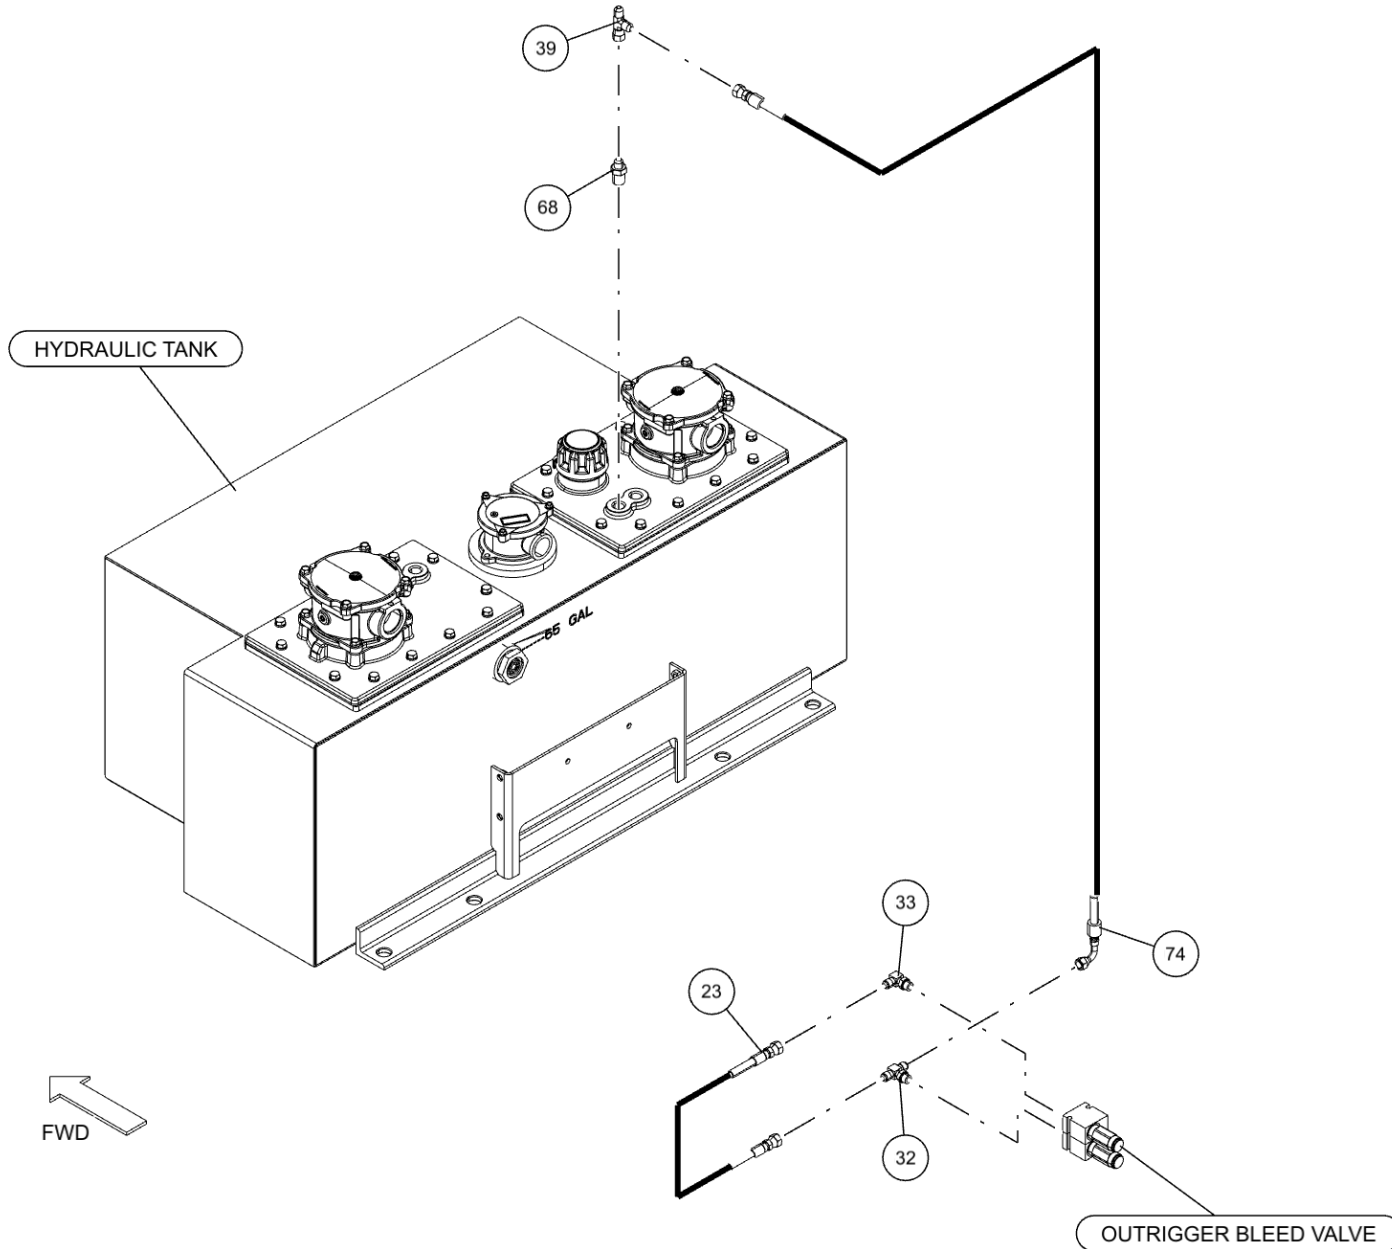

1150S SDU4 STREET LOW RIDER (09013150) (cont'd)

Rear Outrigger Bleed Valve Hydraulic Hoses

1150S SDU4 STREET LOW RIDER (09013150) (cont'd)

Rear Outrigger Bleed Valve Hydraulic Hoses (cont'd)

ITEM	PART NUMBER	DESCRIPTION	QTY
1	09013150	1150S SDU4 ST LR 22K 50K DW	
	0300041	CONNECTOR, 8MJ-8MB	10
2	0300044	ADAPTER, 6MJ-8MB	6
3	0300052	ELBOW, 8MJ-10MB90	4
4	0300113	GREASE FITTING, 1/4-28 STR	1
5	0300229	FITTING, ELB 8MJ-8MP90	1
6	0300364	CLAMP-HOSE,0.875"-2.75" 50"LBS	4
7	0300431	CONNECTOR, 16MJ-16MJ	1
8	0300558	HOSE, SUCTION 2"ID 100R4 (C4)	15 FT.
9	0300657	HOSE HYD, 46" LG	4
10	0300659	HOSE HYD, 45"	2
11	0300660	HOSE HYD, 120"	8
12	0300835	KNOB-BOOM (UP-DOWN)	1
13	0300837	KNOB-BOOM (IN-OUT)	1
14	0300865	FITTING, CONNECTOR 8MJ-8MJ	3
15	03008669	HOSE HYD 144"	1
16	0301113	HOSE HYD, 82"	2
17	0301368	ADAPTER, 16MB-12MJ	1
18	0301370	HOSE HYD LIFT CYL 1040-B	2
19	0301376	CONNECTOR 8 MJ - 10 MB	6
20	0301377	FITTING, TEE,3/8" JIC	1
21	0301388	ELBOW, 8MJ-8MB90	19
22	0301422	FITTING, 6MJ-6MJ SMALL	5
23	0301427	HOSE HYD, 11" 5000 PSI	1
24	0301445	FITTING, EXTENDED	10
25	0301470	FITTING, 90ELB 6MJ-8MB90	10
26	0301471	HOSE, 30" 8FJK-8M3K-8FJX90	5
27	0301473	HOSE HYD, 18" LG	4
28	0301522	ADAPTER, 6MJ-6MB	25
29	0301577	1/4 OD PLASTIC AIRLINE, BLACK	69 FT.
30	03015922	STAUFF CLAMP, 3/8 TWIN	4
31	03016142	TUBE, HYD ASSY SF TO O/R	4
32	0301619	TEE, 6MJ-6MJ-6MB BRANCH	3
33	0301620	ELBOW, 6MJ-6MB90	13
34	0301637	FITTING, FL - FLANGE	1
35	0301695	HOSE HYD, 91"	2
36	0301696	FITTING, ELB 90 DEG 6MJ-6FJX90	3
37	0301730	VALVE, DOUBLE HOLDING	1
38	0301767	FITTING, HOSE BARB 1FJIX	1
39	0301781	FITTING, SWV NUT RUN TEE	2
40	0301837	INLINE ORIFICE	1
41	0301861	QUICK PIN,LINCH -B7932 PL 7/16	2
42	0301895	GREASE FITTING, 1/8 STR PTF	6
43	0301909	RECEPTACLE BOOT	1
44	0301946	FITTING, BLKHD CONNECT	3
45	0301948	HD 7 WAY TRAILER CONNECT	1
46	0301997	HOSE HYD, 18" 6FJX-6FJX -6M2T	1
47	0301998	HOSE HYD, 24" LG	2
48	0302000	HOSE HYD, 24"	2
49	0302008	HOSE HYD, 66"	1
50	0302056	HOSE HYD, 183"	5
51	0302085	FITTING, 90 DEG ADPTR	2
52	0302170	FITTING, SWV 90 DEG BENT	3
53	0302205	GAUGE, FLUSH MNTG-6000 PSI	1
54	0302313	HOSE HYD, 25"	4
55	0302321	ELBOW, 8MJ-8MB45	4
56	0302367	PIPE NIPPLE - 2 X 4	1
57	0302372	HOSE HYD, 240" LG	4