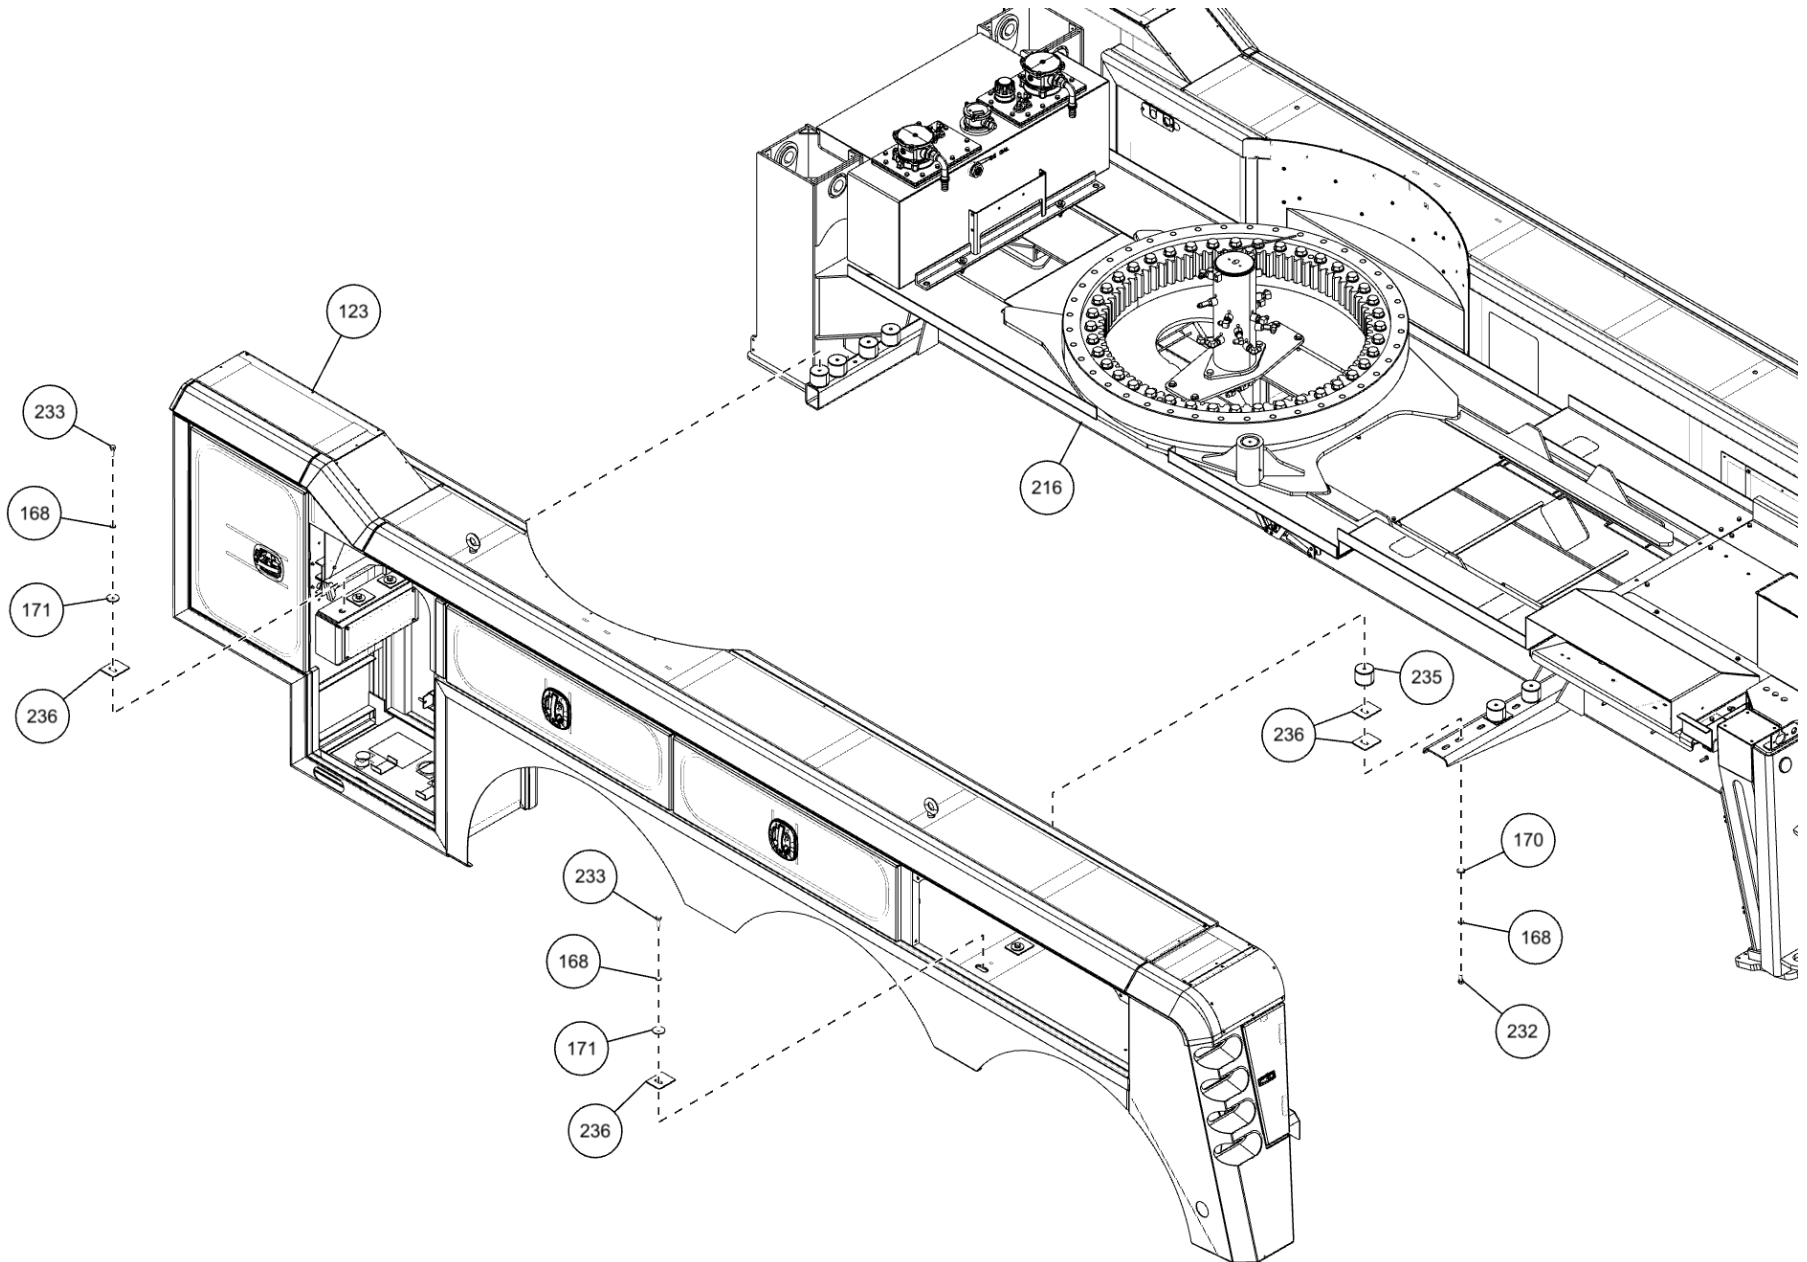

1150S SDU4 STREET LOW RIDER (09013150) (cont'd)
Air Pressure Gauges (cont'd)

ITEM	PART NUMBER	DESCRIPTION	QTY
174	0400687	SCREW, 10-24X3/4 PRH SS	4
175	0400816	WASHER, M10 SS	4
176	0400900	NUT, 1/2-13 LOK JAM	2
177	0402020	SCREW, 1/4-20X3/4 HHC SS	2
178	0402021	SCREW, 1/4-20X1 HHC SS	2
179	0402044	SCREW, 3/8-16X1-1/2 HHC SS	8
180	0402094	NUT, HEX 6-32 SS	3
181	0402110	WASHER, 1/4 SS	17
182	0402111	LKWASHER, 1/4 SS	19
183	0402113	NUT, 1/4-20 LOK SS	2
184	0402118	LKWASHER, 5/16 SS	8
185	0402121	LKWASHER, 3/8 SS	2
186	0712230	BOSS, TURNTABLE LOCK	2
187	0719585	D-RING, TOWING	2
188	0722173	PLATE - VALVE MOUNTING	2
189	0722381	ANGLE - BULKHEAD	2
190	0724651	COVER	2
191	0726179	ANGLE, WINCH MTG, UNIVERSAL	2
192	0726532	COVER - REAR FLOOR PLATE	2
193	0726533	PANEL-FRT CNTR DECK CVR SHORT	1
194	0803923	PIN WLDT - D RING	2
195	0806767	SUPPORT BRKT SHEAVE HEAD SINGL	1
196	0806994	HOUSE LOCK INDICATOR WELDMNT	2
197	0810067	BRACKET-CHAIN ROLLER	2
198	0810500	CABLE TIE BACK WLMT	1
199	09000135	ILLUMINATED LEGEND ASSY-RT UPP	1
200	09025482	K3VL80 PUMP KIT	1
201	09028162	4-STAGE REAR OUTRIGGER ASSY	1
202	0906532	SWIVEL - BOOM ASSEMBLY	1
203	0908418	KIT-MUDFLAP CENTURY ROTATOR	1
204	0908540	BRACKET SUPT, CABLE GUIDE DRAG	1
205	0910260	FRONT OUTRIGGER INSTALLATION	1
206	0910635	OUTRIGGER BLEED VALVE ASSY	1
207	0911237	ILLUM LEGEND ASSY RH LWR WLV	1
208	0911241	CONTROL ASSY, 12 HANDLE WALVOL	1
209	0911316	OUTRIGGER CONTL VALVE KIT-WV	1
210	0911317	WALVOIL VALVE ASSY 5 WINCH ROT	1

ITEM	PART NUMBER	DESCRIPTION	QTY
211	0911324	RH CTL STATION ASSY 5 WINCH WV	1
212	0911331	ILLUM LEGEND ASSY LH LWR WV	1
213	0911449	1150 BOOM ASSY	1
214	0911454	WINCH ASSY 1150	1
215	0911511	ILLUM LGND LH UPPER WV MMO	1
216	0911547	SUBFRM ASSY 1150	1
217	0911548	WRECKER FRM ASSY 1150 12V	1
218	0911591	BUA 22K DRAG WINCH 1150	1
219	0911652	3-STG FRT OUTRGR ASSY BIG FEET	1
220	0911760	SDU4 STREET LOWRIDER&MAST ASY	1
221	0911804	AIR REGULATOR-GAUGE ASSEMBLY	2
222	0911957	KIT, D-RING PARTS	4
223	0912063	XBAR ASY-XHD 5X5 CENT W/ LWRDR	1
224	24773017	HOSE ASSEMBLY 140"LG	2
225	24773018	HOSE ASSEMBLY 140"LG	2
226	9010520	FITTING-ELBOW 1/4T-1/4NPT	3
227	9011071	FITT, BRASS TEE 1/4T-1/4T-1/4T	1
228	9012552	BULKHEAD ADAPTER 1/8M-1/8F NPT	6
229	9012594	FITT,HYD RUN TEE, 6MJx6MBx6MJ	9
230	9024041	SWITCH, ROCKER SPST RED 12V21A	22
231	9041010	1/4 NC X 2 1/4 HHCS GR8	6
232	9041402	1/2 NC X 1 1/4 HHCS PLT GR8	6
233	9041403	1/2 NC X 1 1/2 HHCS PL GR8	14
234	9048800	5/8 WELDLESS CHAIN LINK	1
235	9402970	TOOLBOX MTG. PAD	14
236	942480011	PLATE,SLOT-SS REAR WASHER TBOX	20
237	945030007	CABLE TIE BACK SPRING-1	1
238	AWS-6821-A	HOSE ASSY-PRESSURE	10
239	FC41	FITTING-90DEG BLKHD ELB W/ NUT	9
240	GX263	FITTING, ELB 10MJ-10MB90	4
241	HC1291	FITTING, 4MJ-4MB STR THR	17
242	IC209	FTG-90DEG ADPTR 1/4 ORB	3

1150S SDU4 STREET LOW RIDER (09013150) (cont'd) Toolbox Mounting Hardware