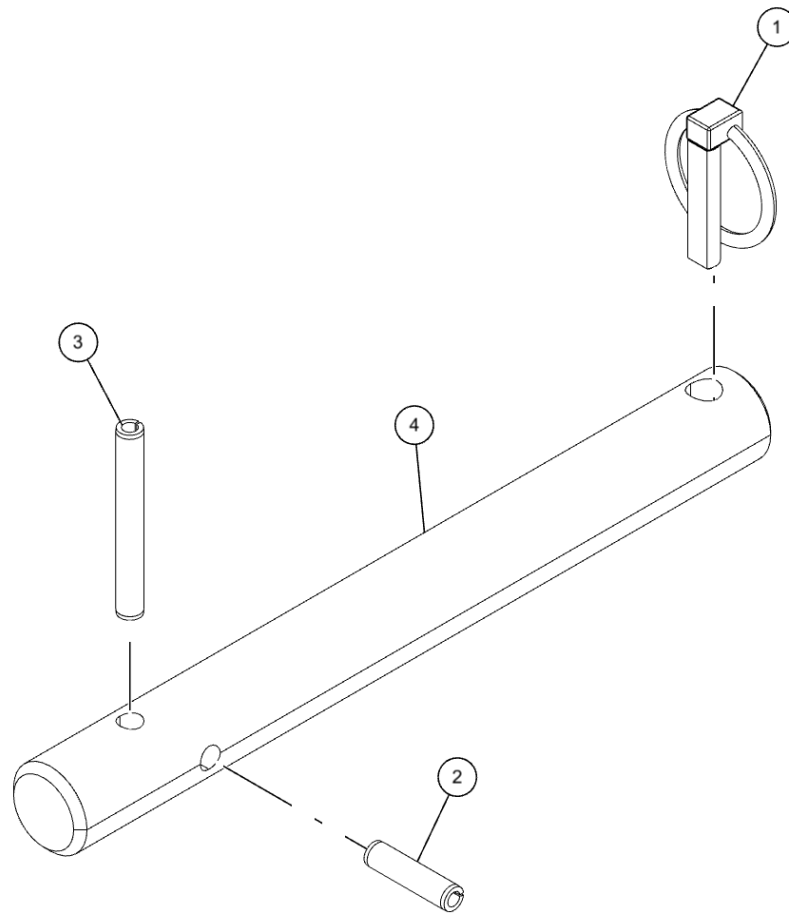

LOCK PIN - FRONT OUTRIGGER (0910190)

Lock Pin Components

LOCK PIN - FRONT OUTRIGGER (0910190) (cont'd)
Lock Pin Components (cont'd)

ITEM	PART NUMBER	DESCRIPTION	QTY
	0910190	LOCK PIN ASSEMBLY	
1	0301861	QUICK PIN,LINCH -B7932 PL 7/16	1
2	0400555	PIN, 3/8X1-1/2 SPR	1
3	0400568	PIN, 3/8X3 SPR	1
4	0721921	PIN - OUTRIGGER LOCK	1