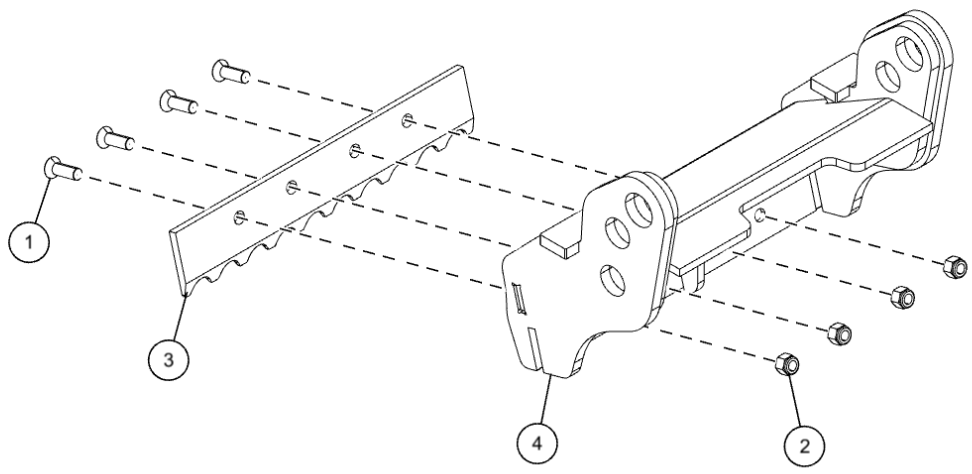

SPADE WELDMENT (0911167)
Spade Components

SPADE WELDMENT (0911167) (cont'd)
Spade Components (cont'd)

ITEM	PART NUMBER	DESCRIPTION	QTY
	0911167	SPADE ASSY - REAR OUTRIGGER	
1	0400193	SCREW, 1/2-13X1-1/2 FHS	4
2	0400416	NUT, 1/2-13 LOK GR8	4
3	0724616	PLATE BLADE SPADE	1
4	0810034	SPADE - REAR OUTRIGGERS	1