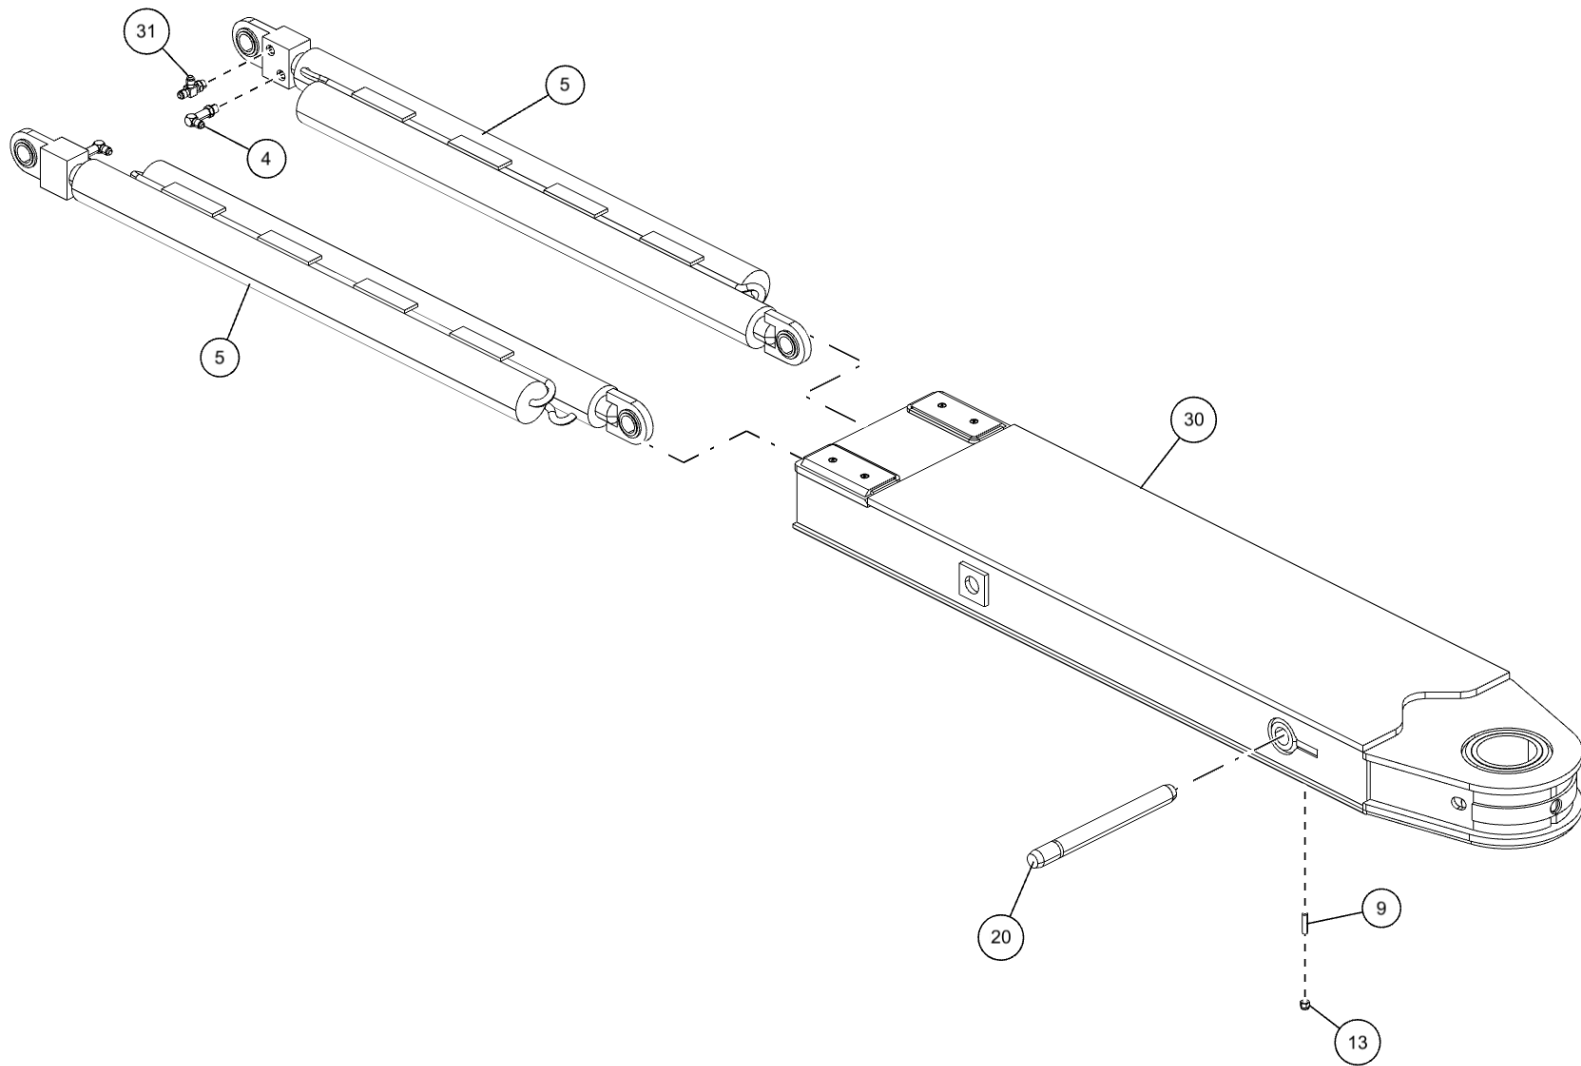

SDU4 LOW RIDER ASSEMBLY (0911589) (cont'd)

Extend Cylinders

SDU4 LOW RIDER ASSEMBLY (0911589) (cont'd)
Extend Cylinders (cont'd)

ITEM	PART NUMBER	DESCRIPTION	QTY
	0911589	LOWRIDER ASSY-SDU4 STREET 100K	
1	0300113	GREASE FITTING, 1/4-28 STR	4
2	0302538	BUSHING - U/L	2
3	03042237	ANTI SNAKING SPACER PUCK 15/16	2
4	0307460	FITTING, HYD 6MJ-6MB90LL	2
5	0310629	CYL, HYD - U/L BOOM EXTEND	2
6	0311442	WEAR PAD (15/16 x 1 x 4)	2
7	0400079	SCREW, 1/4-20X3/4 FHS GR5	4
8	0400086	SCREW, 1/4-20X1-1/4 FHS	4
9	0400139	SET SCREW, 3/8-16X1-1/2 SOC	1
10	0400155	SCREW, 3/8-16X3/4 FHS	6
11	0400249	SCREW, 5/8-11X1-1/4 SHC	2
12	0400344	SCREW, 1/2-13X3/4 FHS GR8	8
13	0400392	NUT, 3/8-16 LOK	1
14	0400594	SCREW, 1/4-20X5/8 FHS	4
15	0400749	SCREW, 1/2-13X1-1/4 FHS	18
16	0400990	SET SCREW, 1/2-13X1/2 SOC	6
17	07047167	BAR, STOP, OFFSET	1
18	07049606	ANTI SNAKING SPACER (BOLT-ON)	2
19	0717869	PLATE, SPACER (BOLT-ON)	2
20	0717871	PIN, CYLINDER ROD	1
21	0717872	PIN, EXTEND CYLINDER BASE	1
22	0717873	PIN, SHEAR OUTER BOOM	2
23	0718087	PLATE - PAD SPACER	2
24	0718096	BLOCK, STOP	1
25	0724419	PLATE-PLUG RETAINER	2
26	0724683P	U/L HEEL POLISHED-LOWRIDER	1
27	0810014	BRACKET-EXT CYL	1
28	0810148	2nd STAGE BOOM WLMT - 9055 LR	1
29	0810290	OUTER WLDMT-SDU4 STREET LOWRDR	1
30	0911040	LOWRIDER 3 INNER ASSY	1
31	9012594	FITT, HYD RUN TEE, 6MJx6MBx6MJ	2
32	930150003	TOP PADS	4
33	930150004	BOTTOM PADS	2