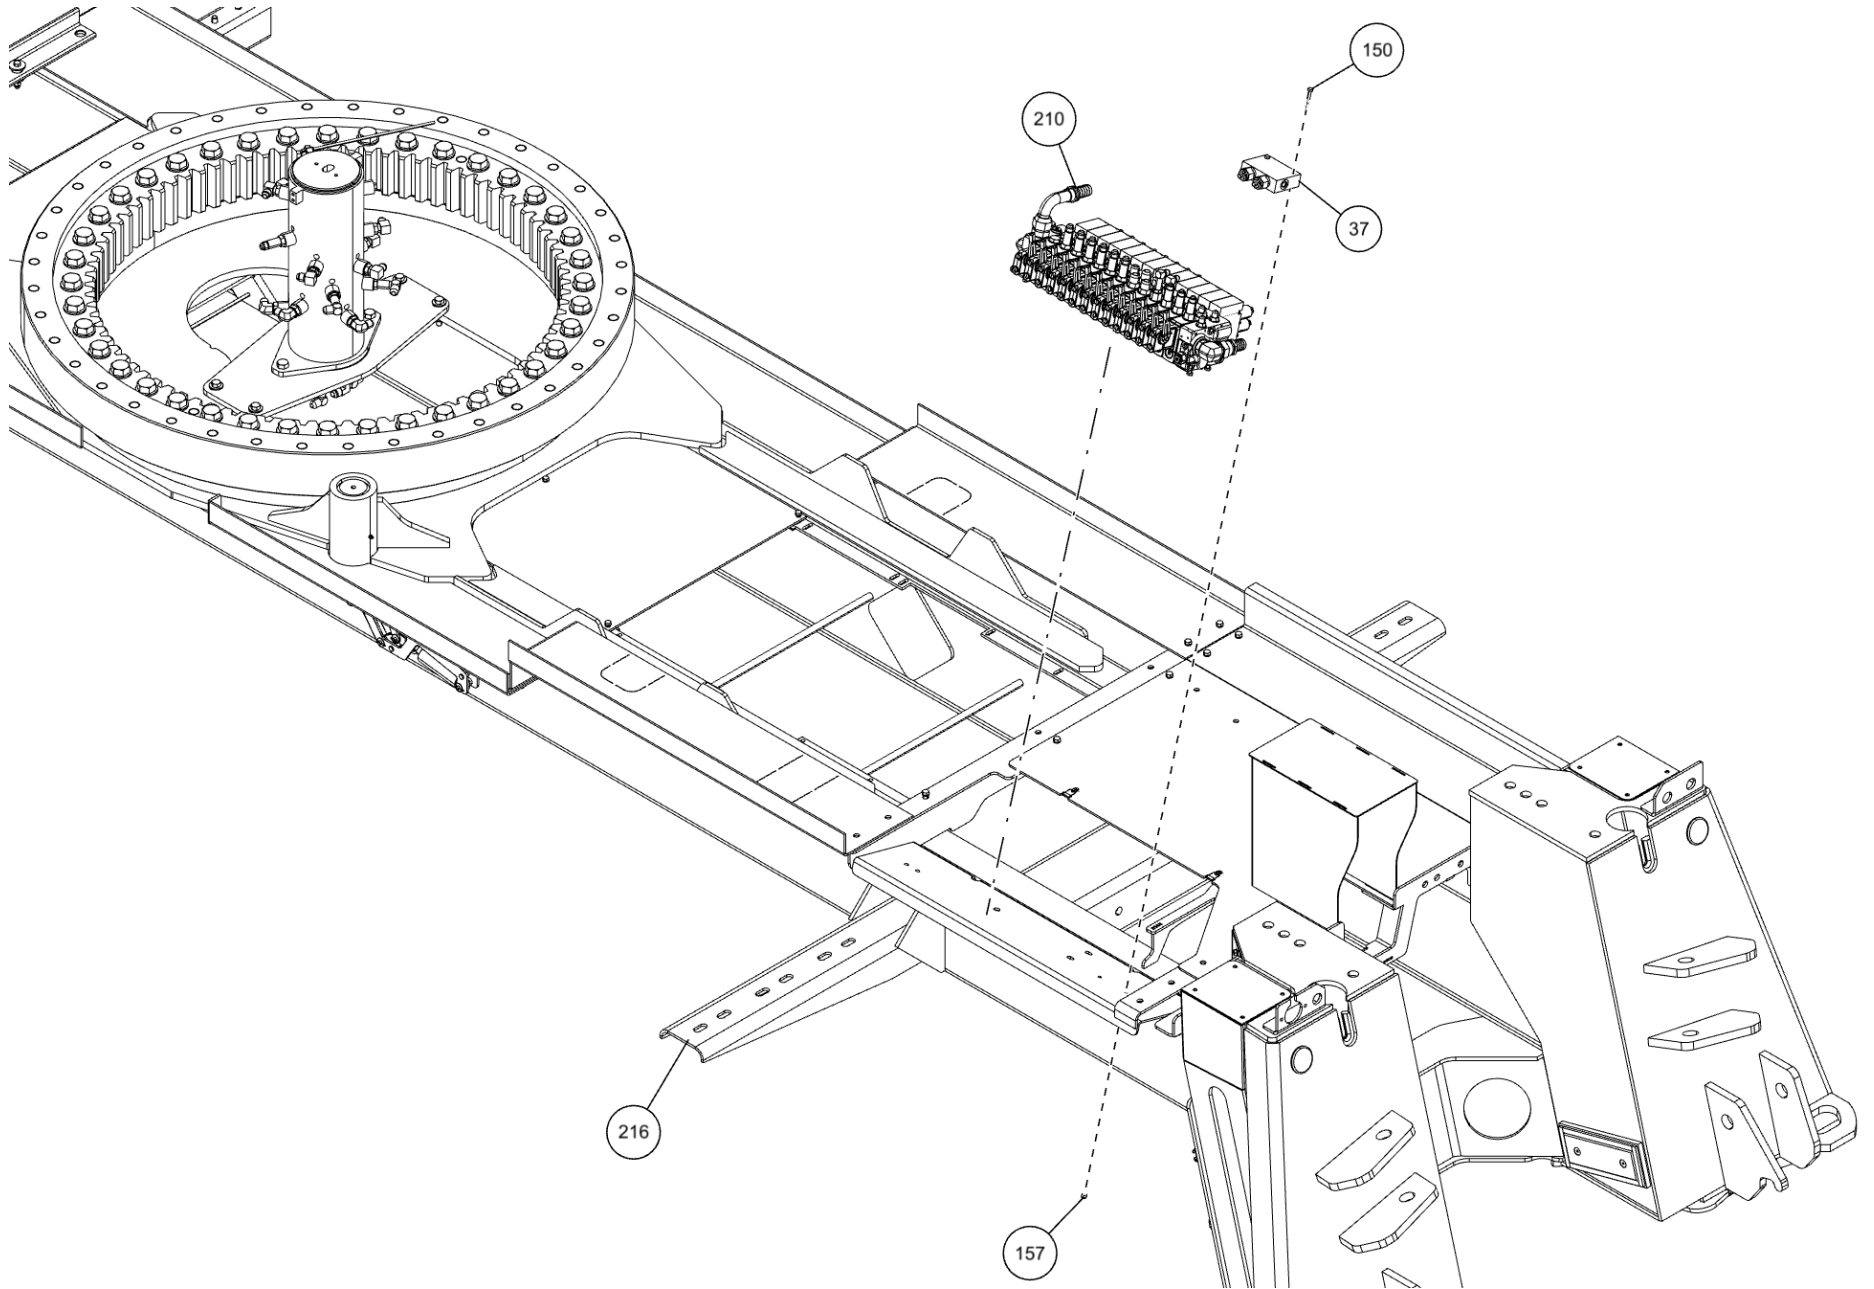

1150S SDU4 STREET LOW RIDER (09013150) (cont'd)
Front Diverter Valves & Mounting Brackets (cont'd)

ITEM	PART NUMBER	DESCRIPTION	QTY
174	0400687	SCREW, 10-24X3/4 PRH SS	4
175	0400816	WASHER, M10 SS	4
176	0400900	NUT, 1/2-13 LOK JAM	2
177	0402020	SCREW, 1/4-20X3/4 HHC SS	2
178	0402021	SCREW, 1/4-20X1 HHC SS	2
179	0402044	SCREW, 3/8-16X1-1/2 HHC SS	8
180	0402094	NUT, HEX 6-32 SS	3
181	0402110	WASHER, 1/4 SS	17
182	0402111	LKWASHER, 1/4 SS	19
183	0402113	NUT, 1/4-20 LOK SS	2
184	0402118	LKWASHER, 5/16 SS	8
185	0402121	LKWASHER, 3/8 SS	2
186	0712230	BOSS, TURNTABLE LOCK	2
187	0719585	D-RING, TOWING	2
188	0722173	PLATE - VALVE MOUNTING	2
189	0722381	ANGLE - BULKHEAD	2
190	0724651	COVER	2
191	0726179	ANGLE, WINCH MTG, UNIVERSAL	2
192	0726532	COVER - REAR FLOOR PLATE	2
193	0726533	PANEL-FRT CNTR DECK CVR SHORT	1
194	0803923	PIN WLDT - D RING	2
195	0806767	SUPPORT BRKT SHEAVE HEAD SINGL	1
196	0806994	HOUSE LOCK INDICATOR WELDMNT	2
197	0810067	BRACKET-CHAIN ROLLER	2
198	0810500	CABLE TIE BACK WLMT	1
199	09000135	ILLUMINATED LEGEND ASSY-RT UPP	1
200	09025482	K3VL80 PUMP KIT	1
201	09028162	4-STAGE REAR OUTRIGGER ASSY	1
202	0906532	SWIVEL - BOOM ASSEMBLY	1
203	0908418	KIT-MUDFLAP CENTURY ROTATOR	1
204	0908540	BRACKET SUPT, CABLE GUIDE DRAG	1
205	0910260	FRONT OUTRIGGER INSTALLATION	1
206	0910635	OUTRIGGER BLEED VALVE ASSY	1
207	0911237	ILLUM LEGEND ASSY RH LWR WLV	1
208	0911241	CONTROL ASSY, 12 HANDLE WALVOL	1
209	0911316	OUTRIGGER CONTL VALVE KIT-WV	1
210	0911317	WALVOIL VALVE ASSY 5 WINCH ROT	1

ITEM	PART NUMBER	DESCRIPTION	QTY
211	0911324	RH CTL STATION ASSY 5 WINCH WV	1
212	0911331	ILLUM LEGEND ASSY LH LWR WV	1
213	0911449	1150 BOOM ASSY	1
214	0911454	WINCH ASSY 1150	1
215	0911511	ILLUM LGND LH UPPER WV MMO	1
216	0911547	SUBFRM ASSY 1150	1
217	0911548	WRECKER FRM ASSY 1150 12V	1
218	0911591	BUA 22K DRAG WINCH 1150	1
219	0911652	3-STG FRT OUTRGR ASSY BIG FEET	1
220	0911760	SDU4 STREET LOWRIDER&MAST ASY	1
221	0911804	AIR REGULATOR-GAUGE ASSEMBLY	2
222	0911957	KIT, D-RING PARTS	4
223	0912063	XBAR ASY-XHD 5X5 CENT W/ LWRDR	1
224	24773017	HOSE ASSEMBLY 140"LG	2
225	24773018	HOSE ASSEMBLY 140"LG	2
226	9010520	FITTING-ELBOW 1/4T-1/4NPT	3
227	9011071	FITT, BRASS TEE 1/4T-1/4T-1/4T	1
228	9012552	BULKHEAD ADAPTER 1/8M-1/8F NPT	6
229	9012594	FITT, HYD RUN TEE, 6MJx6MBx6MJ	9
230	9024041	SWITCH, ROCKER SPST RED 12V21A	22
231	9041010	1/4 NC X 2 1/4 HHCS GR8	6
232	9041402	1/2 NC X 1 1/4 HHCS PLT GR8	6
233	9041403	1/2 NC X 1 1/2 HHCS PL GR8	14
234	9048800	5/8 WELDLESS CHAIN LINK	1
235	9402970	TOOLBOX MTG. PAD	14
236	942480011	PLATE, SLOT-SS REAR WASHER TBOX	20
237	945030007	CABLE TIE BACK SPRING-1	1
238	AWS-6821-A	HOSE ASSY-PRESSURE	10
239	FC41	FITTING-90DEG BLKHD ELB W/ NUT	9
240	GX263	FITTING, ELB 10MJ-10MB90	4
241	HC1291	FITTING, 4MJ-4MB STR THR	17
242	IC209	FTG-90DEG ADPTR 1/4 ORB	3

1150S SDU4 STREET LOW RIDER (09013150) (cont'd)

Main Control Valve & Double Holding Valve