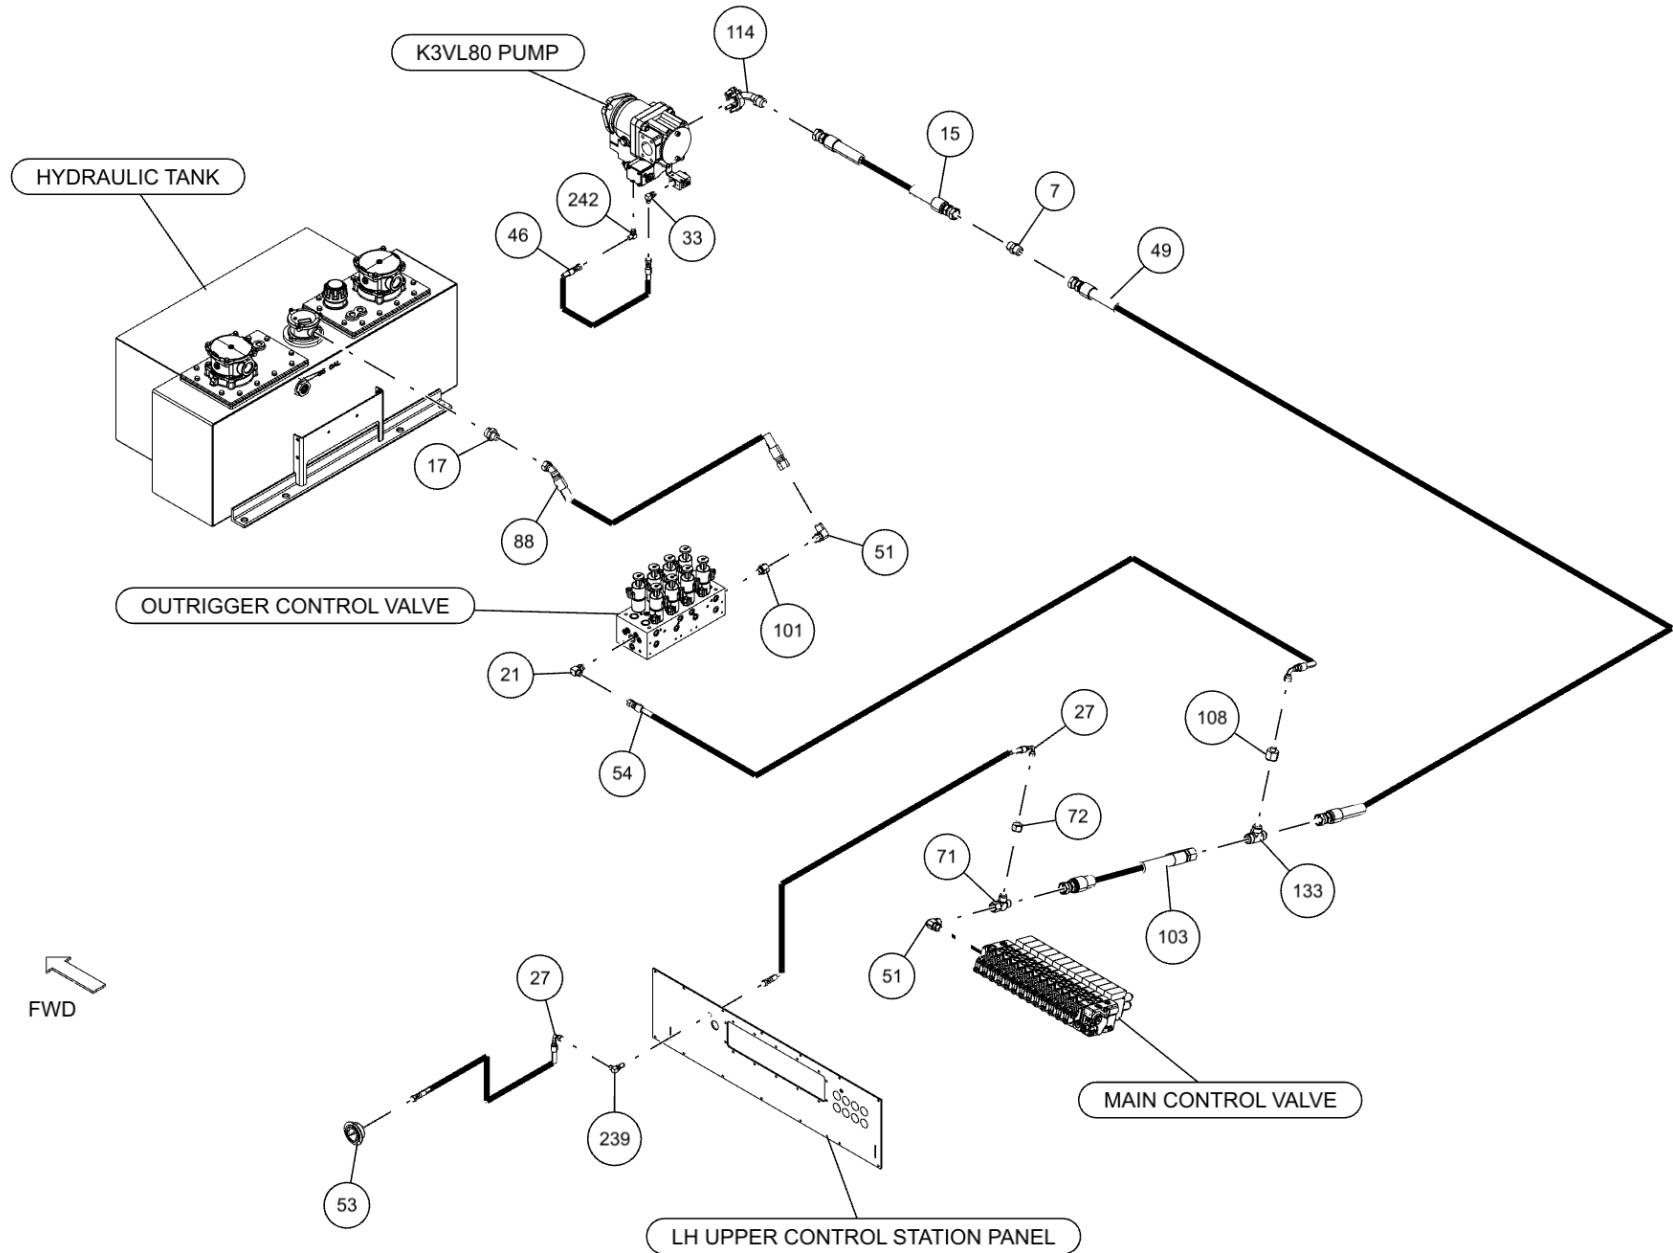

1150S SDU4 STREET LOW RIDER (09013150) (cont'd)

Hydraulic Pressure Hoses

1150S SDU4 STREET LOW RIDER (09013150) (cont'd)

Hydraulic Pressure Hoses (cont'd)

ITEM	PART NUMBER	DESCRIPTION	QTY
1	09013150	1150S SDU4 ST LR 22K 50K DW	
	0300041	CONNECTOR, 8MJ-8MB	10
2	0300044	ADAPTER, 6MJ-8MB	6
3	0300052	ELBOW, 8MJ-10MB90	4
4	0300113	GREASE FITTING, 1/4-28 STR	1
5	0300229	FITTING, ELB 8MJ-8MP90	1
6	0300364	CLAMP-HOSE,0.875"-2.75" 50"LBS	4
7	0300431	CONNECTOR, 16MJ-16MJ	1
8	0300558	HOSE, SUCTION 2"ID 100R4 (C4)	15 FT.
9	0300657	HOSE HYD, 46" LG	4
10	0300659	HOSE HYD, 45"	2
11	0300660	HOSE HYD, 120"	8
12	0300835	KNOB-BOOM (UP-DOWN)	1
13	0300837	KNOB-BOOM (IN-OUT)	1
14	0300865	FITTING, CONNECTOR 8MJ-8MJ	3
15	03008669	HOSE HYD 144"	1
16	0301113	HOSE HYD, 82"	2
17	0301368	ADAPTER, 16MB-12MJ	1
18	0301370	HOSE HYD LIFT CYL 1040-B	2
19	0301376	CONNECTOR 8 MJ - 10 MB	6
20	0301377	FITTING, TEE,3/8" JIC	1
21	0301388	ELBOW, 8MJ-8MB90	19
22	0301422	FITTING, 6MJ-6MJ SMALL	5
23	0301427	HOSE HYD, 11" 5000 PSI	1
24	0301445	FITTING, EXTENDED	10
25	0301470	FITTING, 90ELB 6MJ-8MB90	10
26	0301471	HOSE, 30" 8FJK-8M3K-8FJX90	5
27	0301473	HOSE HYD, 18" LG	4
28	0301522	ADAPTER, 6MJ-6MB	25
29	0301577	1/4 OD PLASTIC AIRLINE, BLACK	69 FT.
30	03015922	STAUFF CLAMP, 3/8 TWIN	4
31	03016142	TUBE, HYD ASSY SF TO O/R	4
32	0301619	TEE, 6MJ-6MJ-6MB BRANCH	3
33	0301620	ELBOW, 6MJ-6MB90	13
34	0301637	FITTING, FL - FLANGE	1
35	0301695	HOSE HYD, 91"	2
36	0301696	FITTING, ELB 90 DEG 6MJ-6FJX90	3
37	0301730	VALVE, DOUBLE HOLDING	1
38	0301767	FITTING, HOSE BARB 1FJIX	1
39	0301781	FITTING, SWV NUT RUN TEE	2
40	0301837	INLINE ORIFICE	1
41	0301861	QUICK PIN,LINCH -B7932 PL 7/16	2
42	0301895	GREASE FITTING, 1/8 STR PTF	6
43	0301909	RECEPTACLE BOOT	1
44	0301946	FITTING, BLKHD CONNECT	3
45	0301948	HD 7 WAY TRAILER CONNECT	1
46	0301997	HOSE HYD, 18" 6FJX-6FJX -6M2T	1
47	0301998	HOSE HYD, 24" LG	2
48	0302000	HOSE HYD, 24"	2
49	0302008	HOSE HYD, 66"	1
50	0302056	HOSE HYD, 183"	5
51	0302085	FITTING, 90 DEG ADPTR	2
52	0302170	FITTING, SWV 90 DEG BENT	3
53	0302205	GAUGE, FLUSH MNTG-6000 PSI	1
54	0302313	HOSE HYD, 25"	4
55	0302321	ELBOW, 8MJ-8MB45	4
56	0302367	PIPE NIPPLE - 2 X 4	1
57	0302372	HOSE HYD, 240" LG	4