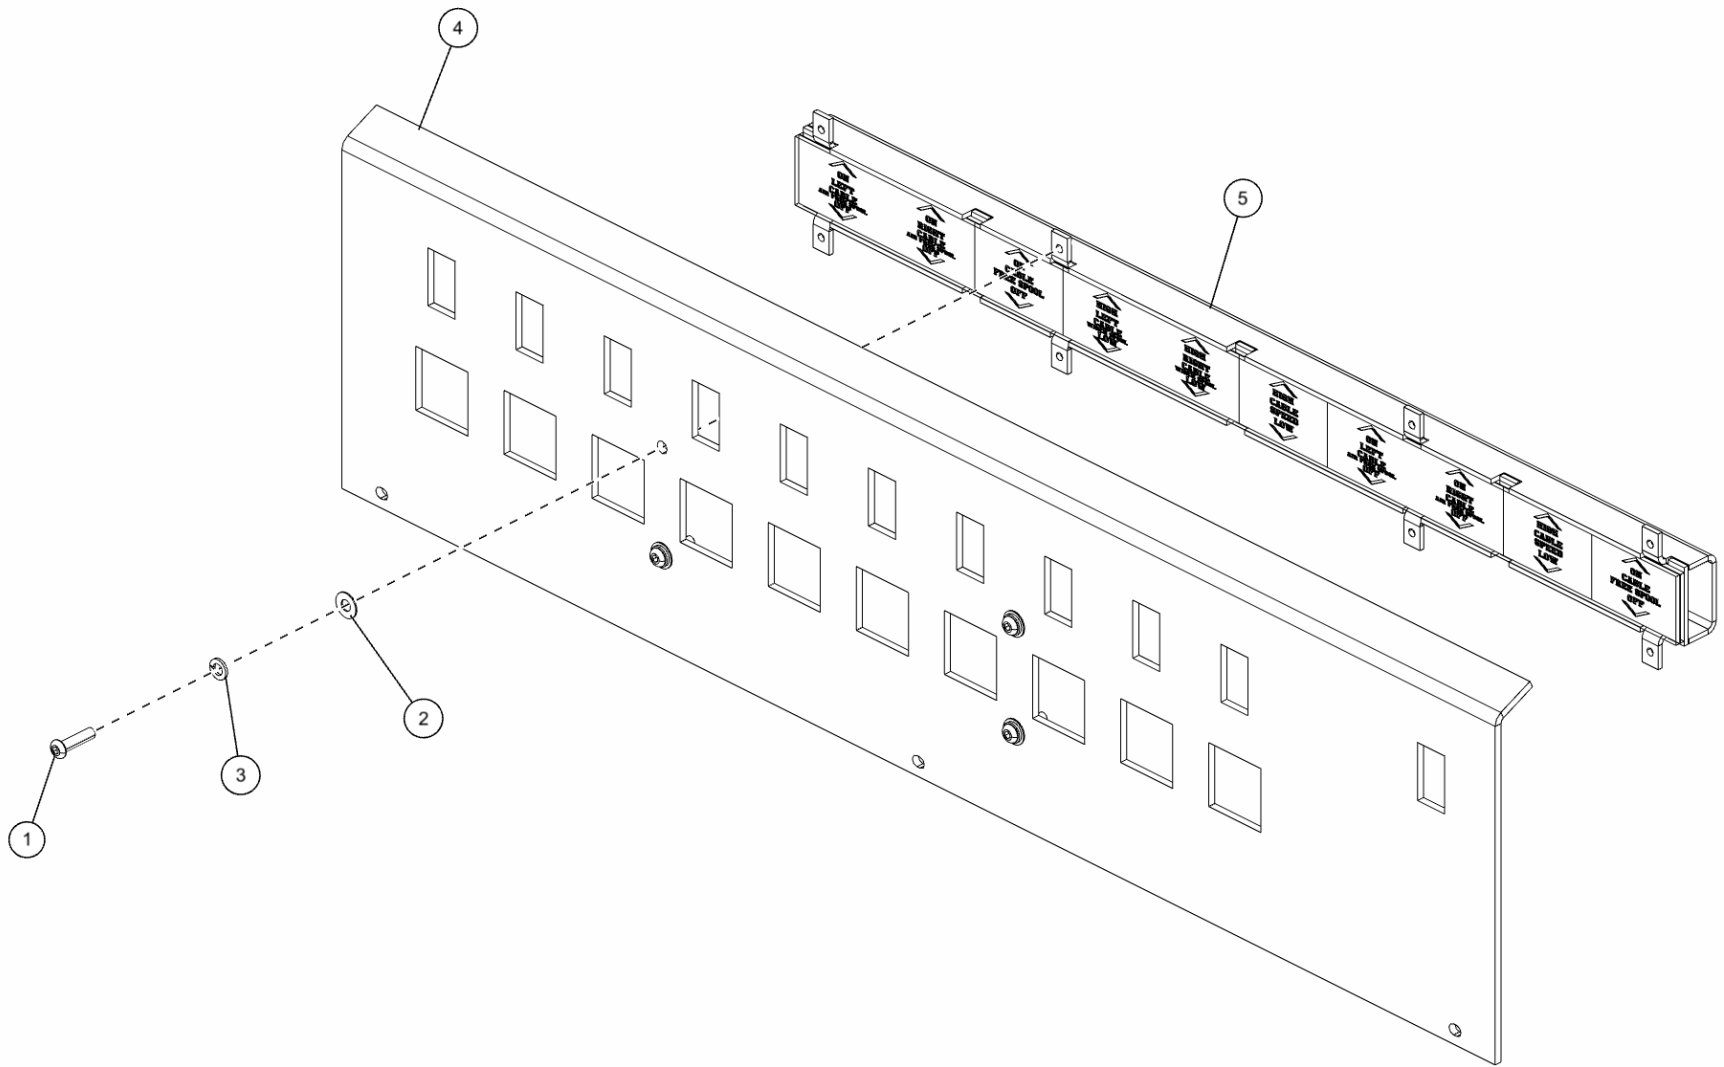

UPPER RIGHT HAND CONTROL STATION PANEL (09000135)

Control Station Panel Illuminated Legend

UPPER RIGHT HAND CONTROL STATION PANEL (09000135) (cont'd)
Control Station Panel Illuminated Legend (cont'd)

ITEM	PART NUMBER	DESCRIPTION	QTY
	09000135	ILLUMINATED LEGEND ASSY -RT UPP	
1	04000381	SS BHSCS 1/4-20 X 1	4
2	0400454	WASHER, 1/4 SS	4
3	0402111	LKWASHER, 1/4 SS	4
4	0727010	APANEL, 10 SWITCH	1
5	09000139	ILLUMINATED LEGEND ASSY 27.5	1