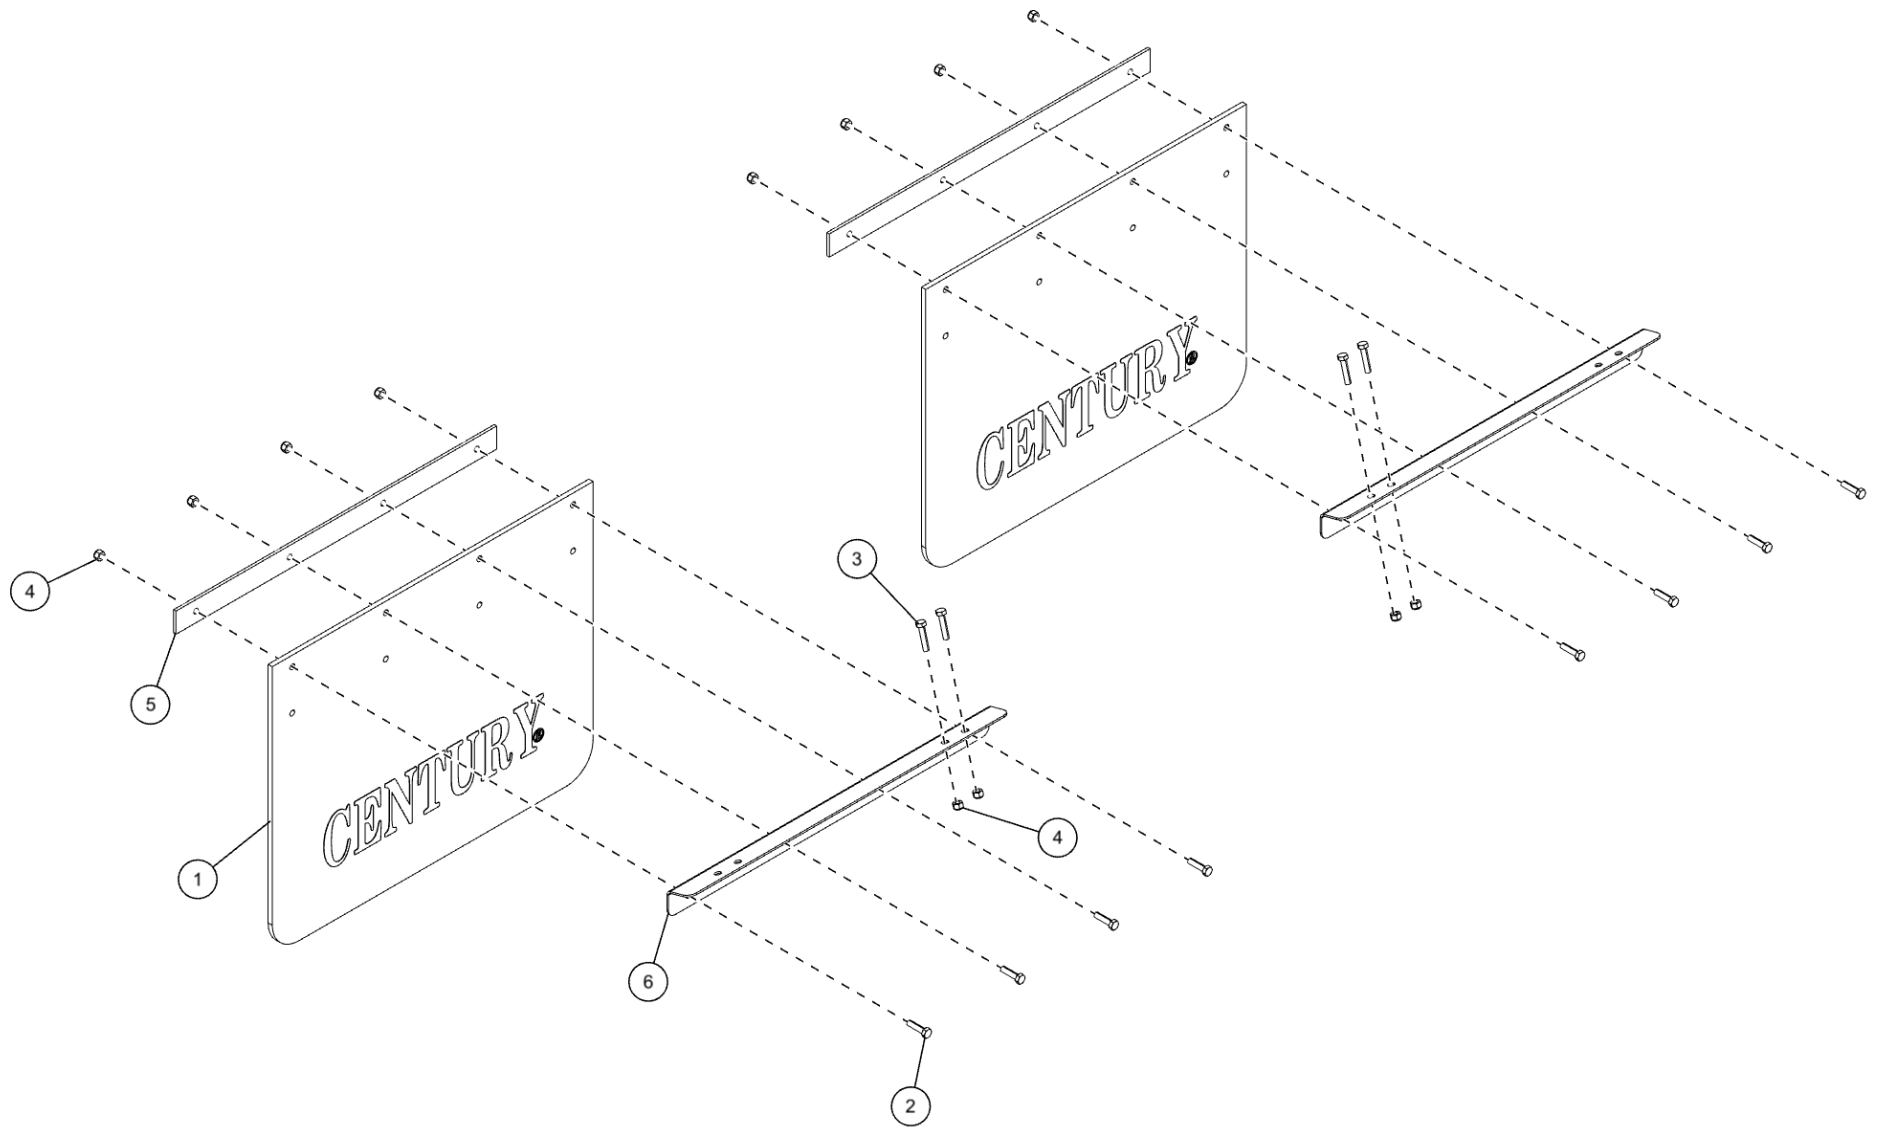

MUD FLAP KIT (0908418)

Mud Flap Kit Components

MUD FLAP KIT (0908418) (cont'd)
Mud Flap Kit Components (cont'd)

ITEM	PART NUMBER	DESCRIPTION	QTY
	0908418	KIT-MUDFLAP CENTURY ROTATOR	
1	0310631	MUD FLAP, CENTURY	2
2	0400103	SCREW, 5/16-18X1-1/4 HHC GR5	8
3	0400104	SCREW, 5/16-18X1-1/2 HHC GR5	4
4	0400382	NUT, 5/16-18 LOK	12
5	0717386	BAR - MUDFLAP	2
6	0718264	ANGLE, ROTATOR MUD FLAP MOUNT	2