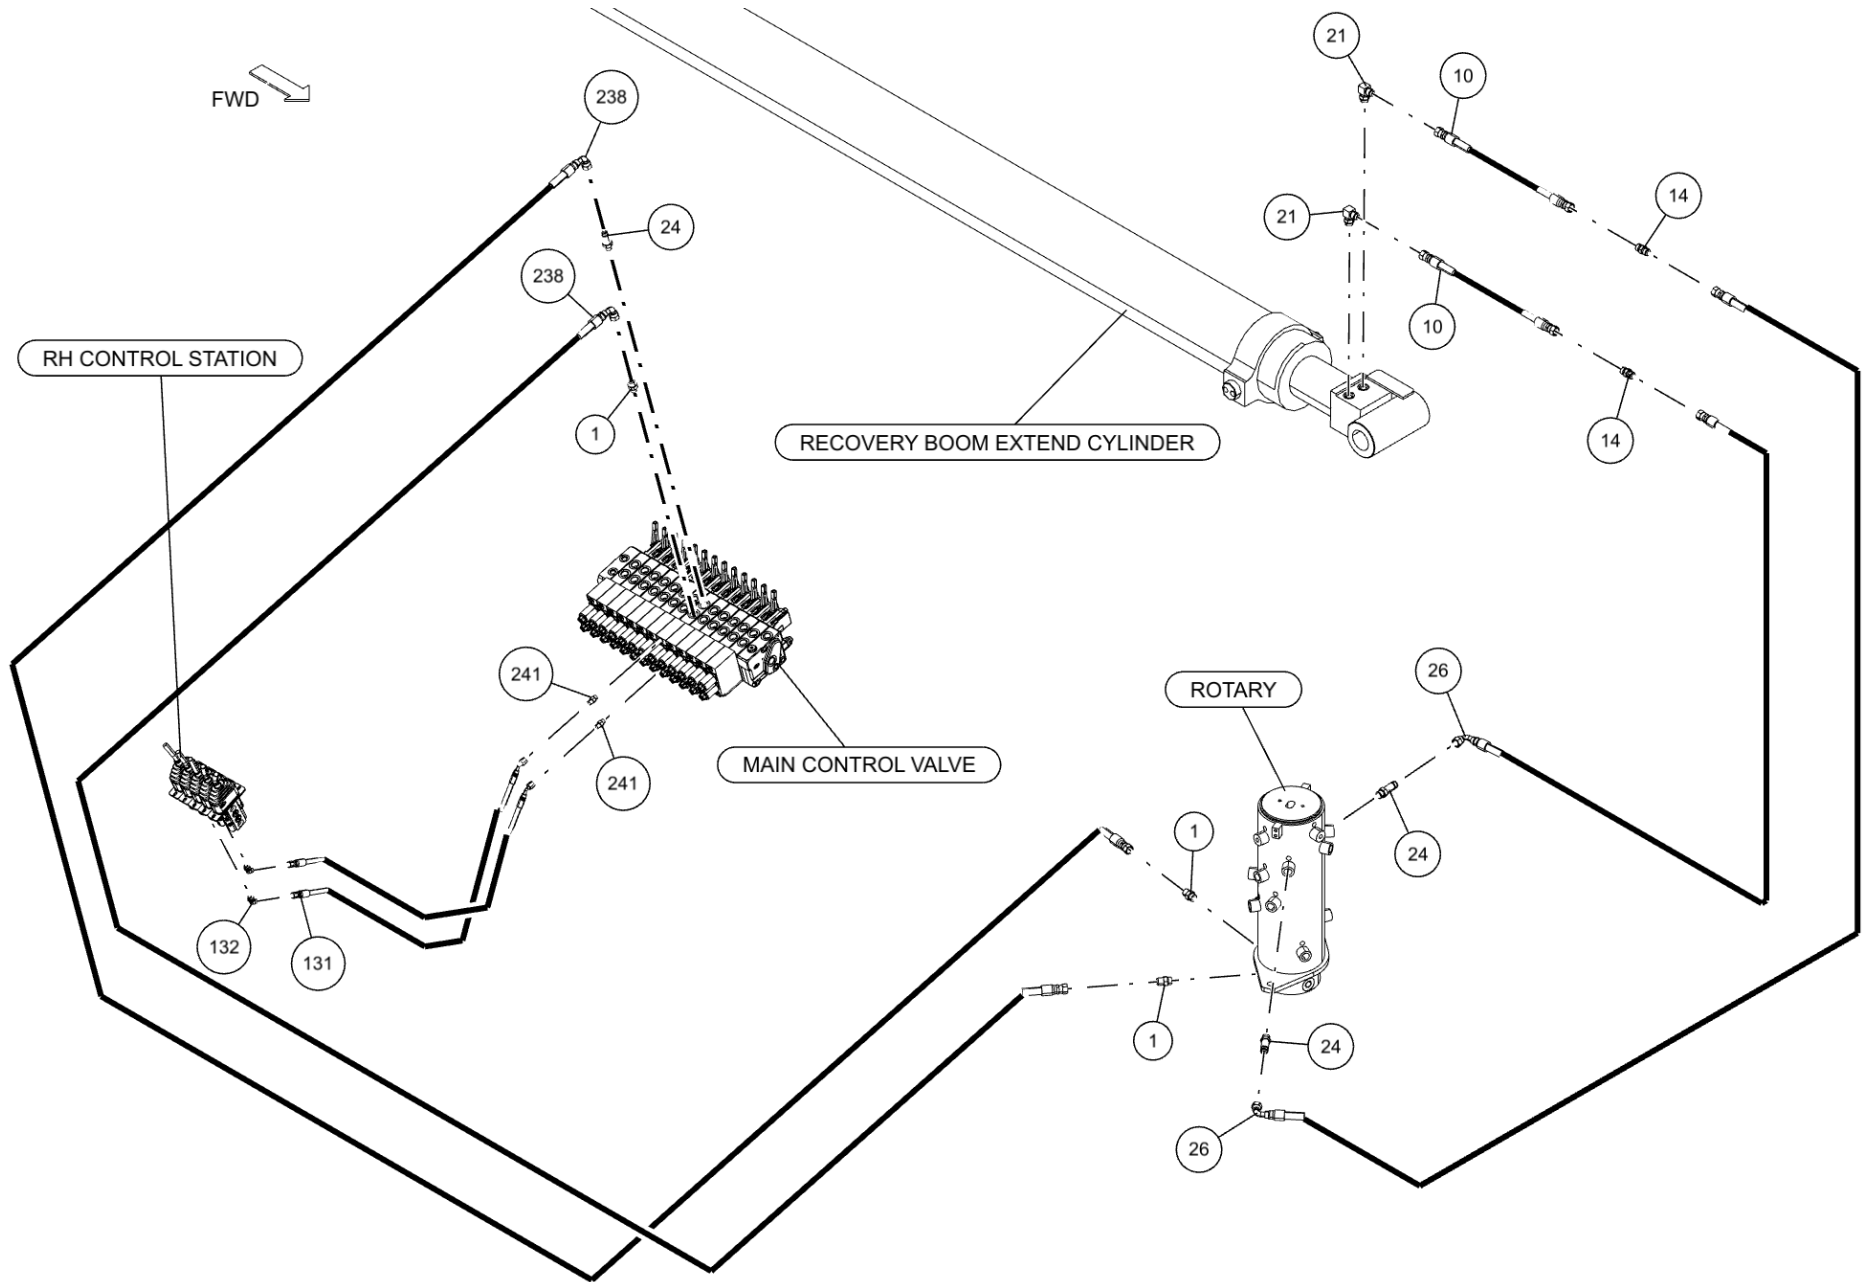

1150S SDU4 STREET LOW RIDER (09013150) (cont'd)

Recovery Boom Extend Cylinder Hydraulic Hoses

1150S SDU4 STREET LOW RIDER (09013150) (cont'd)

Recovery Boom Extend Cylinder Hydraulic Hoses (cont'd)