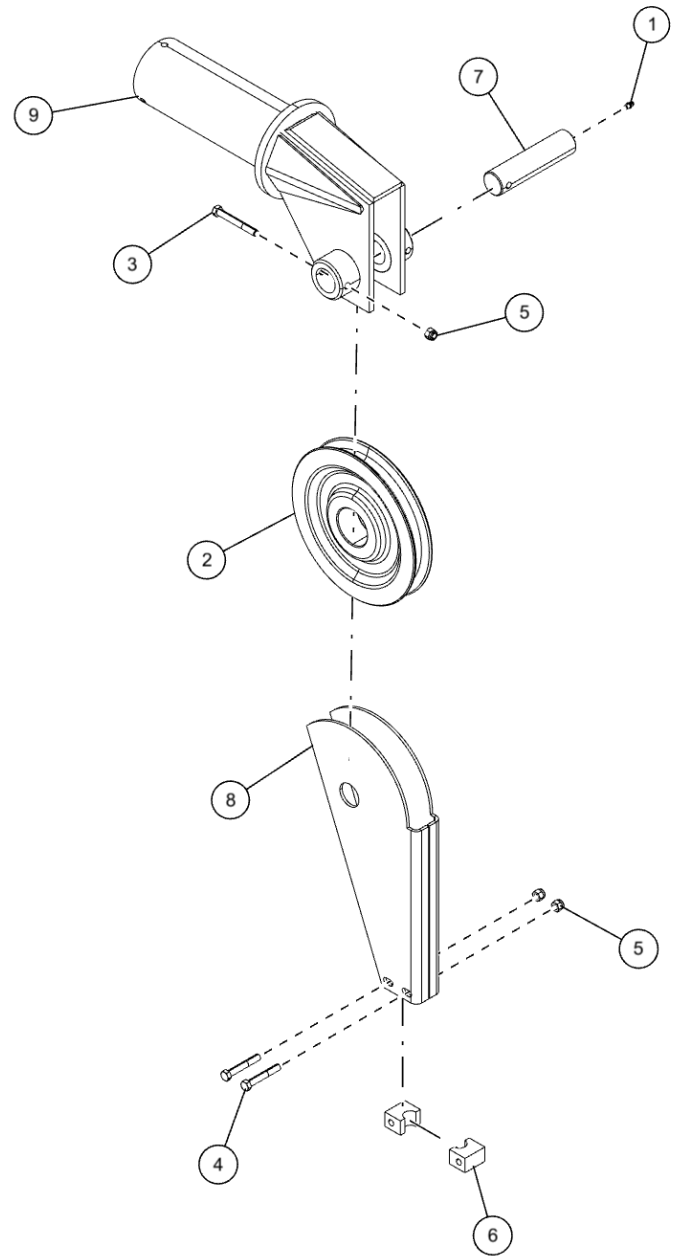

SWIVEL (0906532) Swivel Components

SWIVEL (0906532) (cont'd)
Swivel Components (cont'd)

ITEM	PART NUMBER	DESCRIPTION	QTY
	0906532	SWIVEL - BOOM ASSEMBLY	
1	0300113	GREASE FITTING, 1/4-28 STR	1
2	0303441	SHEAVE-10" DIA X 1.5 BORE	1
3	0400133	SCREW, 3/8-16X3 HHC GR5	1
4	0400150	SCREW, 3/8-16X2-1/2 HHC GR5	2
5	0400392	NUT, 3/8-16 LOK	3
6	0700801	GUIDE, BTM CABLE	2
7	0716134	SHEAVE SHAFT	1
8	0803313	GUIDE-CABLE WELDMENT	1
9	0804449	BOOM END SWIVEL WLDT-INTEGRATD	1