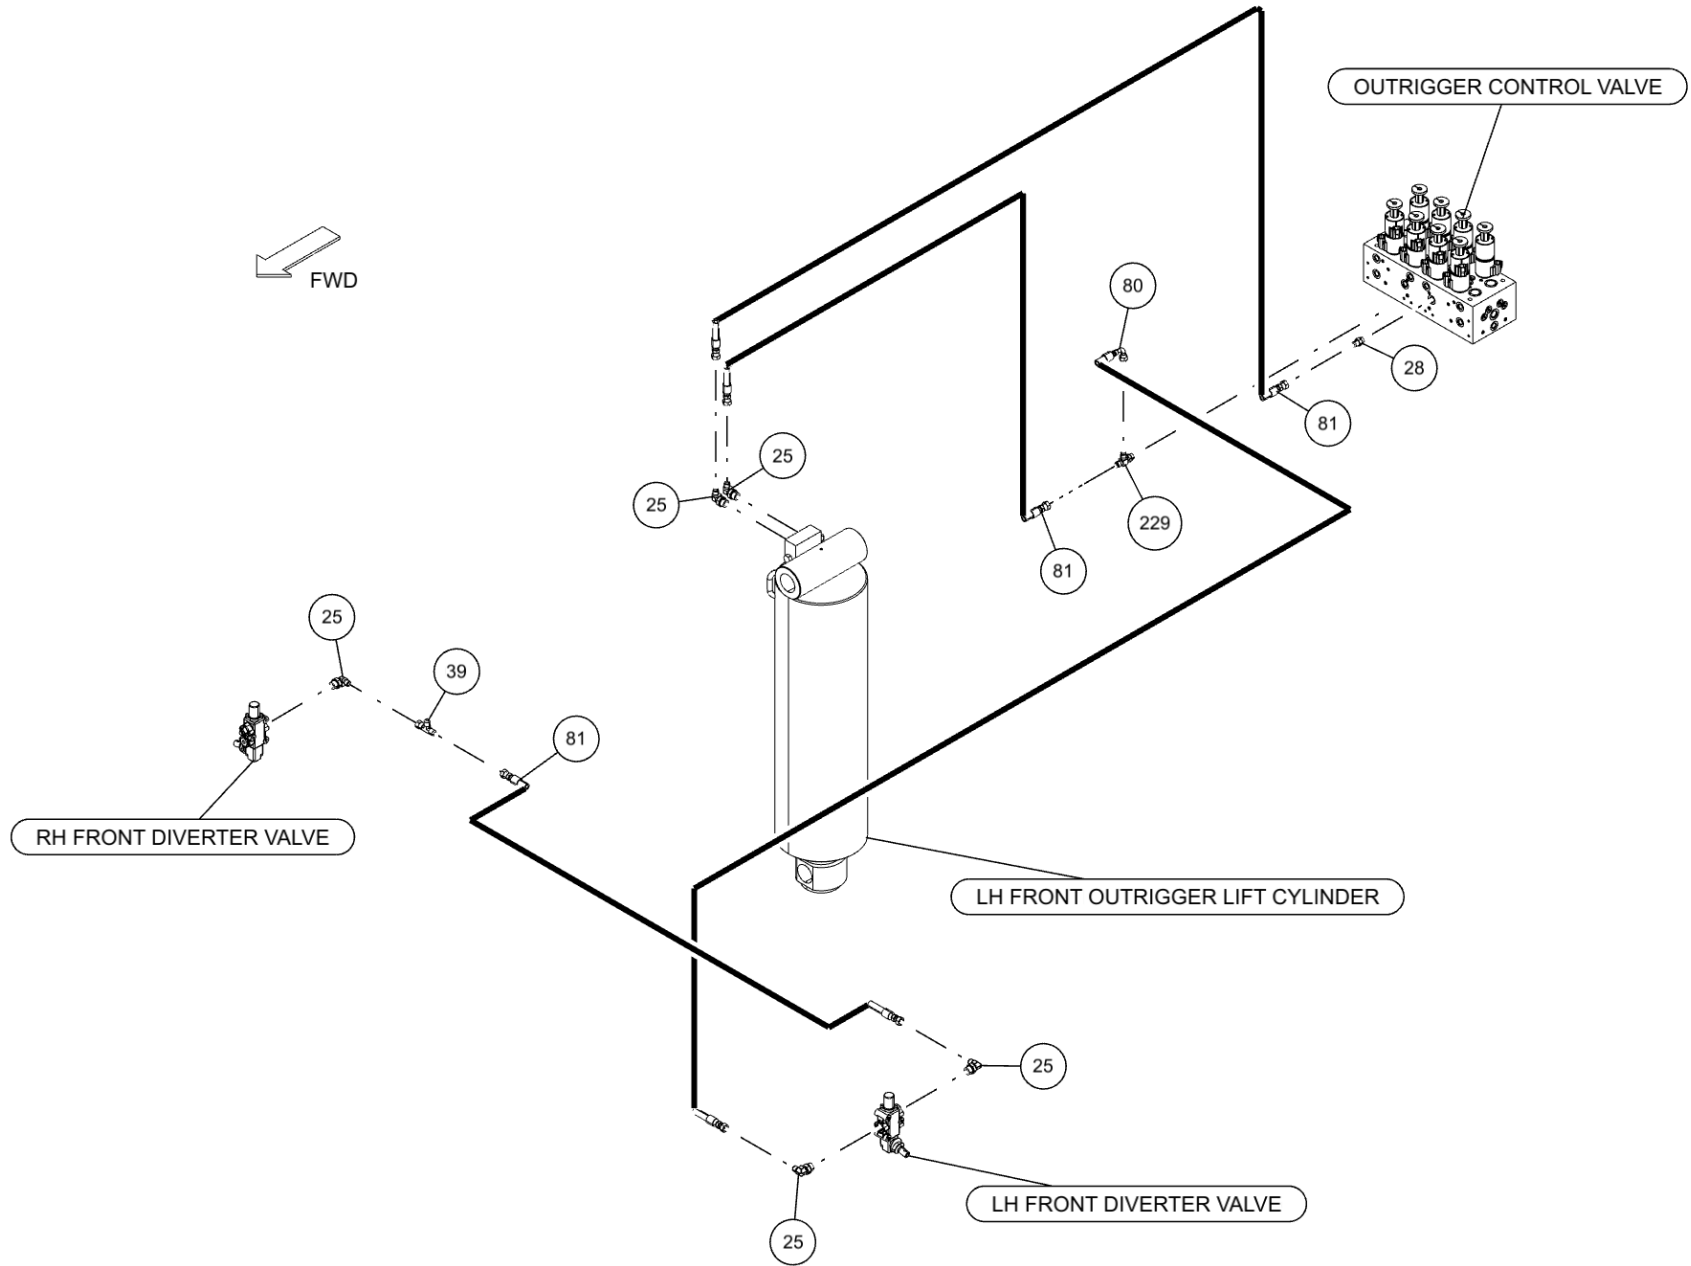

1150S SDU4 STREET LOW RIDER (09013150) (cont'd)

Left Hand Front Outrigger Lift Cylinder Hydraulic Hoses

1150S SDU4 STREET LOW RIDER (09013150) (cont'd)

Left Hand Front Outrigger Lift Cylinder Hydraulic Hoses (cont'd)

ITEM	PART NUMBER	DESCRIPTION	QTY
1	09013150	1150S SDU4 ST LR 22K 50K DW	
	0300041	CONNECTOR, 8MJ-8MB	10
2	0300044	ADAPTER, 6MJ-8MB	6
3	0300052	ELBOW, 8MJ-10MB90	4
4	0300113	GREASE FITTING, 1/4-28 STR	1
5	0300229	FITTING, ELB 8MJ-8MP90	1
6	0300364	CLAMP-HOSE,0.875"-2.75" 50"LBS	4
7	0300431	CONNECTOR, 16MJ-16MJ	1
8	0300558	HOSE, SUCTION 2"ID 100R4 (C4)	15 FT.
9	0300657	HOSE HYD, 46" LG	4
10	0300659	HOSE HYD, 45"	2
11	0300660	HOSE HYD, 120"	8
12	0300835	KNOB-BOOM (UP-DOWN)	1
13	0300837	KNOB-BOOM (IN-OUT)	1
14	0300865	FITTING, CONNECTOR 8MJ-8MJ	3
15	03008669	HOSE HYD 144"	1
16	0301113	HOSE HYD, 82"	2
17	0301368	ADAPTER, 16MB-12MJ	1
18	0301370	HOSE HYD LIFT CYL 1040-B	2
19	0301376	CONNECTOR 8 MJ - 10 MB	6
20	0301377	FITTING, TEE,3/8" JIC	1
21	0301388	ELBOW, 8MJ-8MB90	19
22	0301422	FITTING, 6MJ-6MJ SMALL	5
23	0301427	HOSE HYD, 11" 5000 PSI	1
24	0301445	FITTING, EXTENDED	10
25	0301470	FITTING, 90ELB 6MJ-8MB90	10
26	0301471	HOSE, 30" 8FJK-8M3K-8FJX90	5
27	0301473	HOSE HYD, 18" LG	4
28	0301522	ADAPTER, 6MJ-6MB	25
29	0301577	1/4 OD PLASTIC AIRLINE, BLACK	69 FT.
30	03015922	STAUFF CLAMP, 3/8 TWIN	4
31	03016142	TUBE, HYD ASSY SF TO O/R	4
32	0301619	TEE, 6MJ-6MJ-6MB BRANCH	3
33	0301620	ELBOW, 6MJ-6MB90	13
34	0301637	FITTING, FL - FLANGE	1
35	0301695	HOSE HYD, 91"	2
36	0301696	FITTING, ELB 90 DEG 6MJ-6FJX90	3
37	0301730	VALVE, DOUBLE HOLDING	1
38	0301767	FITTING, HOSE BARB 1FJIX	1
39	0301781	FITTING, SWV NUT RUN TEE	2
40	0301837	INLINE ORIFICE	1
41	0301861	QUICK PIN,LINCH -B7932 PL 7/16	2
42	0301895	GREASE FITTING, 1/8 STR PTF	6
43	0301909	RECEPTACLE BOOT	1
44	0301946	FITTING, BLKHD CONNECT	3
45	0301948	HD 7 WAY TRAILER CONNECT	1
46	0301997	HOSE HYD, 18" 6FJX-6FJX -6M2T	1
47	0301998	HOSE HYD, 24" LG	2
48	0302000	HOSE HYD, 24"	2
49	0302008	HOSE HYD, 66"	1
50	0302056	HOSE HYD, 183"	5
51	0302085	FITTING, 90 DEG ADPTR	2
52	0302170	FITTING, SWV 90 DEG BENT	3
53	0302205	GAUGE, FLUSH MNTG-6000 PSI	1
54	0302313	HOSE HYD, 25"	4
55	0302321	ELBOW, 8MJ-8MB45	4
56	0302367	PIPE NIPPLE - 2 X 4	1
57	0302372	HOSE HYD, 240" LG	4