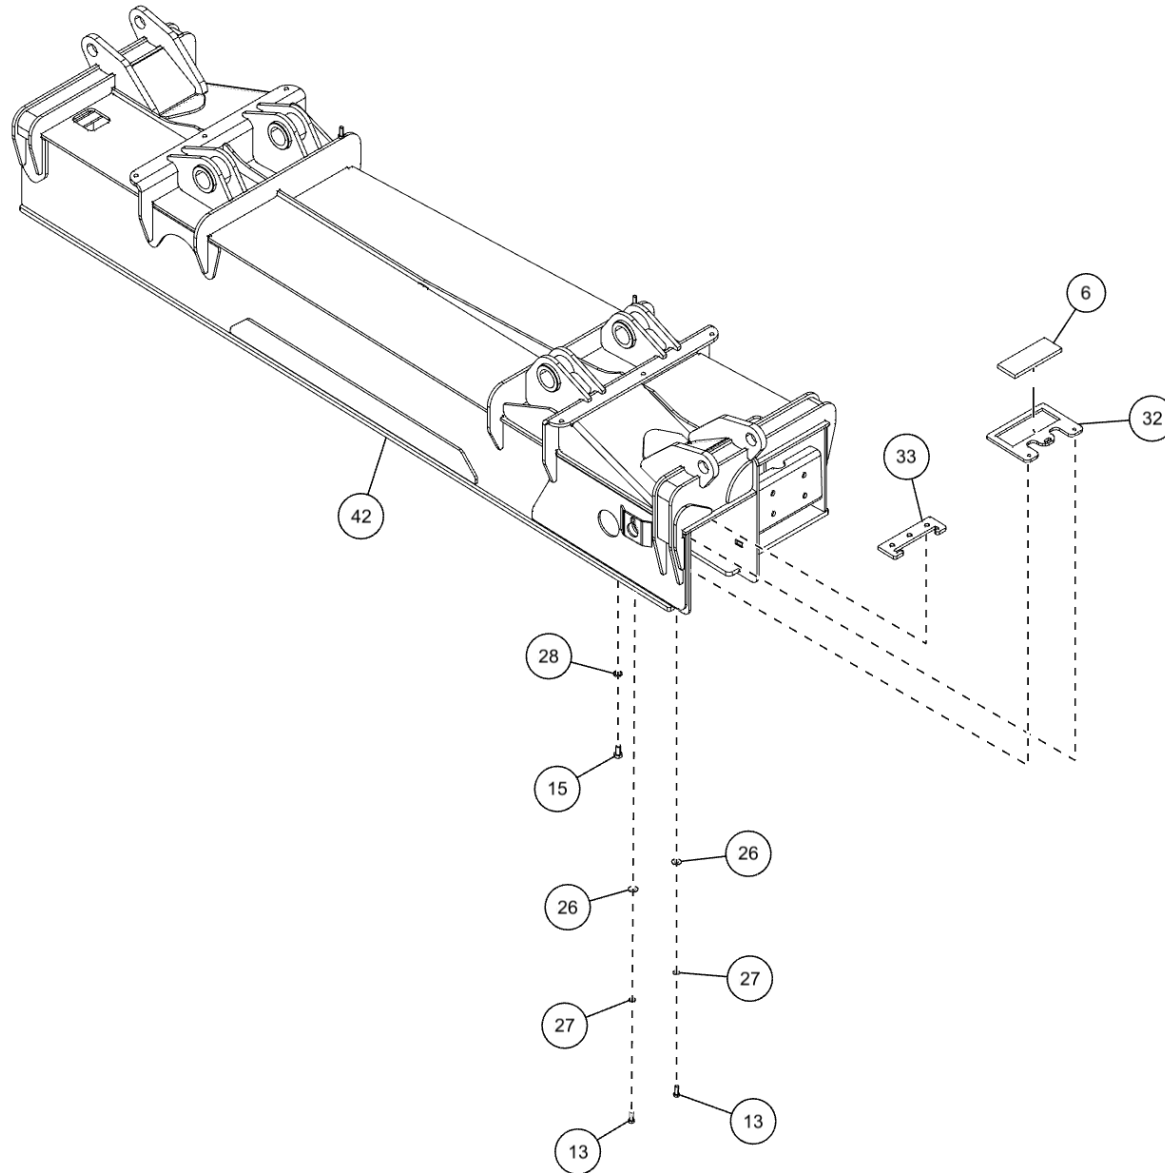

FRONT OUTRIGGER ASSEMBLY - BIG FEET (0911652) (cont'd)

Second Stage Extend Stop Plate

FRONT OUTRIGGER ASSEMBLY - BIG FEET (0911652) (cont'd)
Second Stage Extend Stop Plate (cont'd)

ITEM	PART NUMBER	DESCRIPTION	QTY
	0911652	3-STG FRT OUTRGE ASSY BIG FEET	
1	0300113	GREASE FITTING, 1/4-28 STR	4
2	0301522	ADAPTER, 6MJ-6MB	2
3	0301601	CLAMP, HOSE, INSUL, 5/8	4
4	0301642	SNAP RING, 1-1/4 DIA	4
5	0302509	ELBOW, 6MJ-6MB45	2
6	03026693	PAD, SLIDE	2
7	0302776	SNAP RING,EXTERNAL 2	4
8	0303490	PAD-WEAR 1/2" X 1" X 4"	2
9	0310396	CYLINDER,OUTRIG 3BOREx84STROKE	2
10	0312690	OUTRIGGER WEAR PAD 0.31x1.50x6	4
11	0400066	SCREW, 1/4-20X3/4 HHC GR5	2
12	0400122	SCREW, 3/8-16X1-1/4 HHC GR5	12
13	0400126	SCREW, 3/8-16X1 HHC GR5	4
14	0400132	SCREW, 3/8-16X1-1/2 HHC GR5	2
15	0400176	SCREW, 1/2-13X1 HHC GR5	6
16	0400239	SCREW, 1/2-13X3/4 HHC GR5	16
17	0400260	SCREW, 5/8-11X2 HHC GR5	2
18	0400343	SCREW, 1/2-13X2 HHC GR8	8
19	0400351	NUT, 8-32 HEX	8
20	0400367	NUT, 1/4-20 LOK	2
21	0400392	NUT, 3/8-16 LOK	10
22	0400398	NUT, 3/8-16 LOK JAM	2
23	0400416	NUT, 1/2-13 LOK GR8	8
24	0400421	NUT, 5/8-11 LOK	2
25	0400451	WASHER, 1/4	2
26	0400480	WASHER, 3/8	16
27	0400482	LKWASHER, 3/8	8
28	0400491	LKWASHER, 1/2	22
29	0400497	WASHER, 1/2 GR8	8
30	0401054	SCREW, 8-32X3/4 PRH SS	8
31	07015387	PIN, H-BEAM PIVOT	2
32	07032582	PLATE, PAD CAGE	2
33	07032588	PLATE, MID STAGE EXTEND STOP	2
34	0703277	PAD, SLIDER	4
35	07049606	ANTI SNAKING SPACER (BOLT-ON)	4
36	0719462	PLATE - PAD CAGE	2
37	0721989	PLATE, CAM MOUNTING	1
38	0722124	PLATE, RIGHT CAM MOUNTING	1
39	0722174	ANGLE - CAM	2
40	0726709	PLATE STOP	2
41	0810335	3RD STG/INNER, BIG FOOT, FRONT	2
42	0810529	FRONT OUTRIGGER BOX WELDMENT	1
43	0810530	OUTRIGGER MID STAGE WELDMENT	2
44	0910190	LOCK PIN ASSEMBLY	2
45	897400002	REAR PIN	2