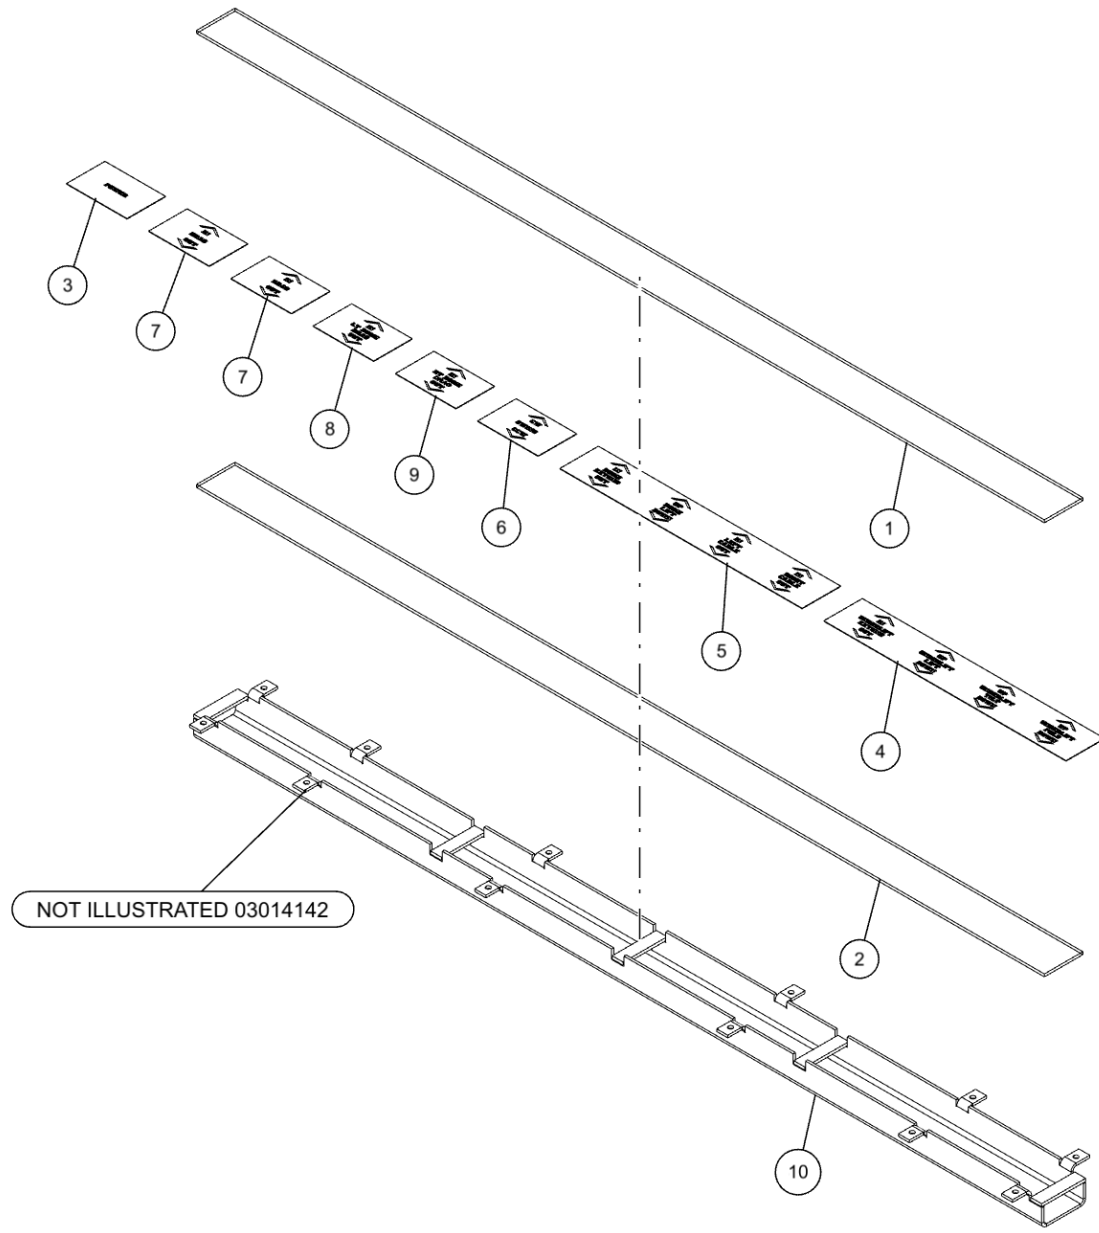

ILLUMINATED LEGEND - LOWER LEFT HAND CONTROL STATION PANEL (0911333)

Illuminated Legend Components

ILLUMINATED LEGEND - LOWER LEFT HAND CONTROL STATION PANEL (0911333) (cont'd)
Illuminated Legend Components (cont'd)

ITEM	PART NUMBER	DESCRIPTION	QTY
	0911333	ILLUM LEGEND ASSY 38.5 WV	
-	03014142	LED, STRIP, RED, 1M, IP44	1
1	0310171	PLASTIC, COLOR LENS - CLEAR	1
2	0310172	PLASTIC, DUST COVER-RED	1
3	0501582	LEGEND, PANEL-POWER	1
4	0501583	LEGEND, PANEL-UNDERLIFT	1
5	0501584	LEGEND, PANEL-BOOM/CABLE	1
6	0501585	LEGEND, PANEL-SWING	1
7	0501586	LEGEND, PANEL-DRAG	2
8	0501621	LEGEND,PANEL- LT BOOM DRAG	1
9	0501622	LEGEND,PANEL- RT BOOM DRAG	1
10	0807202	CHANNEL,LIGHT&LEGEND WLMT 38.5	1