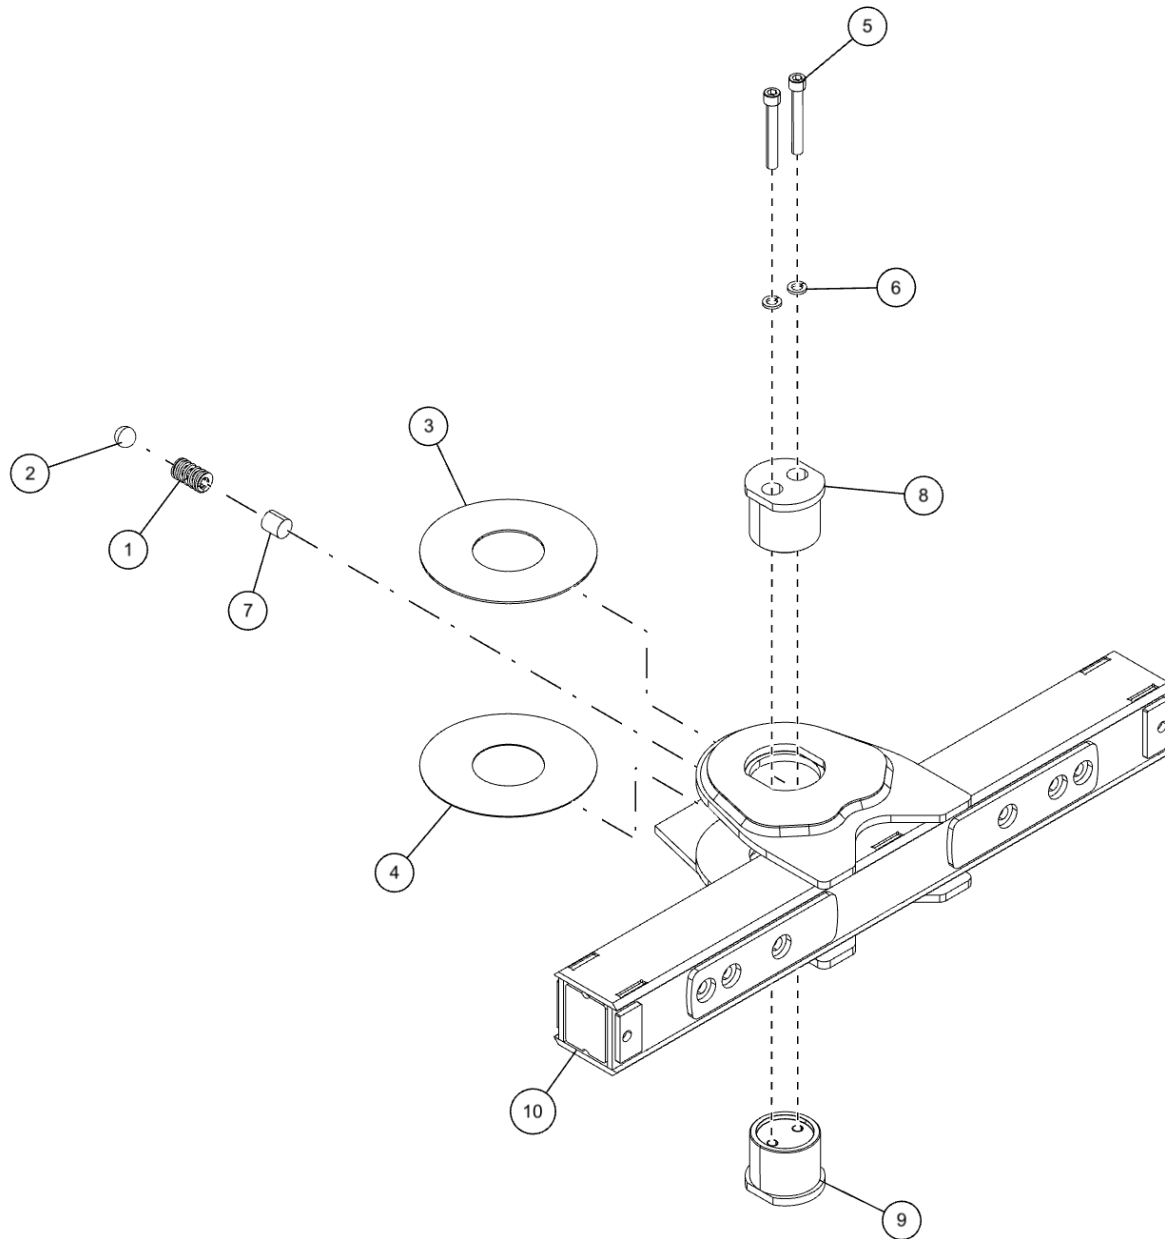

CROSSBAR - SDU4 LOW RIDER (0912063)

Crossbar Assembly

CROSSBAR - SDU4 LOW RIDER (0912063) (cont'd)
Crossbar Assembly (cont'd)

ITEM	PART NUMBER	DESCRIPTION	QTY
	0912063	XBAR ASSY-XHD 5X5 CENT W/ LWRDR	
1	0301197	COMP.SPRING,CROSS BAR,FI	1
2	0301398	STEEL BALL, 1-3/16 DIA	1
3	0303097	THRUST WASHER - 1/8 THK	1
4	0303098	THRUST WASHER - 1/16 THK	1
5	0400271	SCREW, 5/8-11X4-1/2 HHC	2
6	0400508	LKWASHER, 5/8	2
7	0708470	SPACER, DETENT BALL SPRG	1
8	0724980	PIN-TOP HALF PIVOT	1
9	0724981	PIN-BOTTOM HALF PIVOT	1
10	0810597	XBAR WLDMT 25K, CENT W/ LWRRDR	1