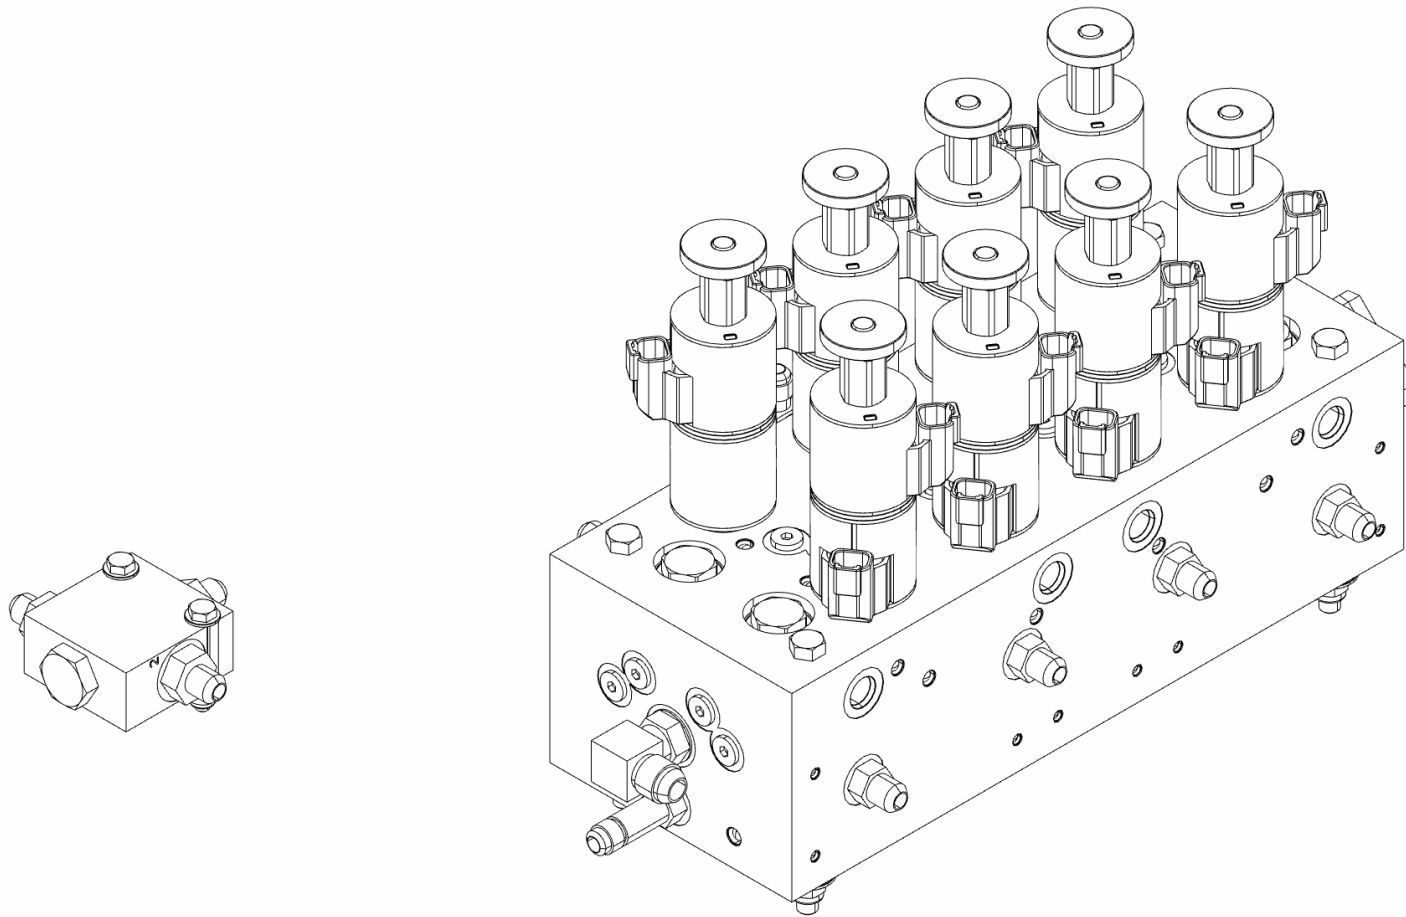

OUTRIGGER CONTROL VALVE KIT (0911316)
Control Valve & Shuttle Valve

OUTRIGGER CONTROL VALVE KIT (0911316) (cont'd)
Control Valve & Shuttle Valve (cont'd)

ITEM	PART NUMBER	DESCRIPTION	QTY
	0911316	OUTRIGGER CONTL VALVE KIT-WV	
1	0300044	ADAPTER, 6MJ-8MB	3
2	0301388	ELBOW, 8MJ-8MB90	1
3	0301522	ADAPTER, 6MJ-6MB	10
4	0302085	FITTING, 90 DEG ADPTR	1
5	0302510	ADAPTER, 6MJ-6MBL	1
6	0306633	FITTING, 8MB-10FB	1
7	0310358	VALVE,SOLENOID 12V OUTRIG CTRL	1
8	0310406	VALVE, SHUTTLE LS10-30-8T-N	1
9	0400078	SCREW, 1/4-20X2 HHC GR5	2
10	0400143	SCREW, 3/8-16X5-1/2 HHC GR5	4
11	0400367	NUT, 1/4-20 LOK	2
12	0400392	NUT, 3/8-16 LOK	4
13	0400451	WASHER, 1/4	2
14	0400480	WASHER, 3/8	4
15	9012594	FITT,HYD RUN TEE, 6MJx6MBx6MJ	2