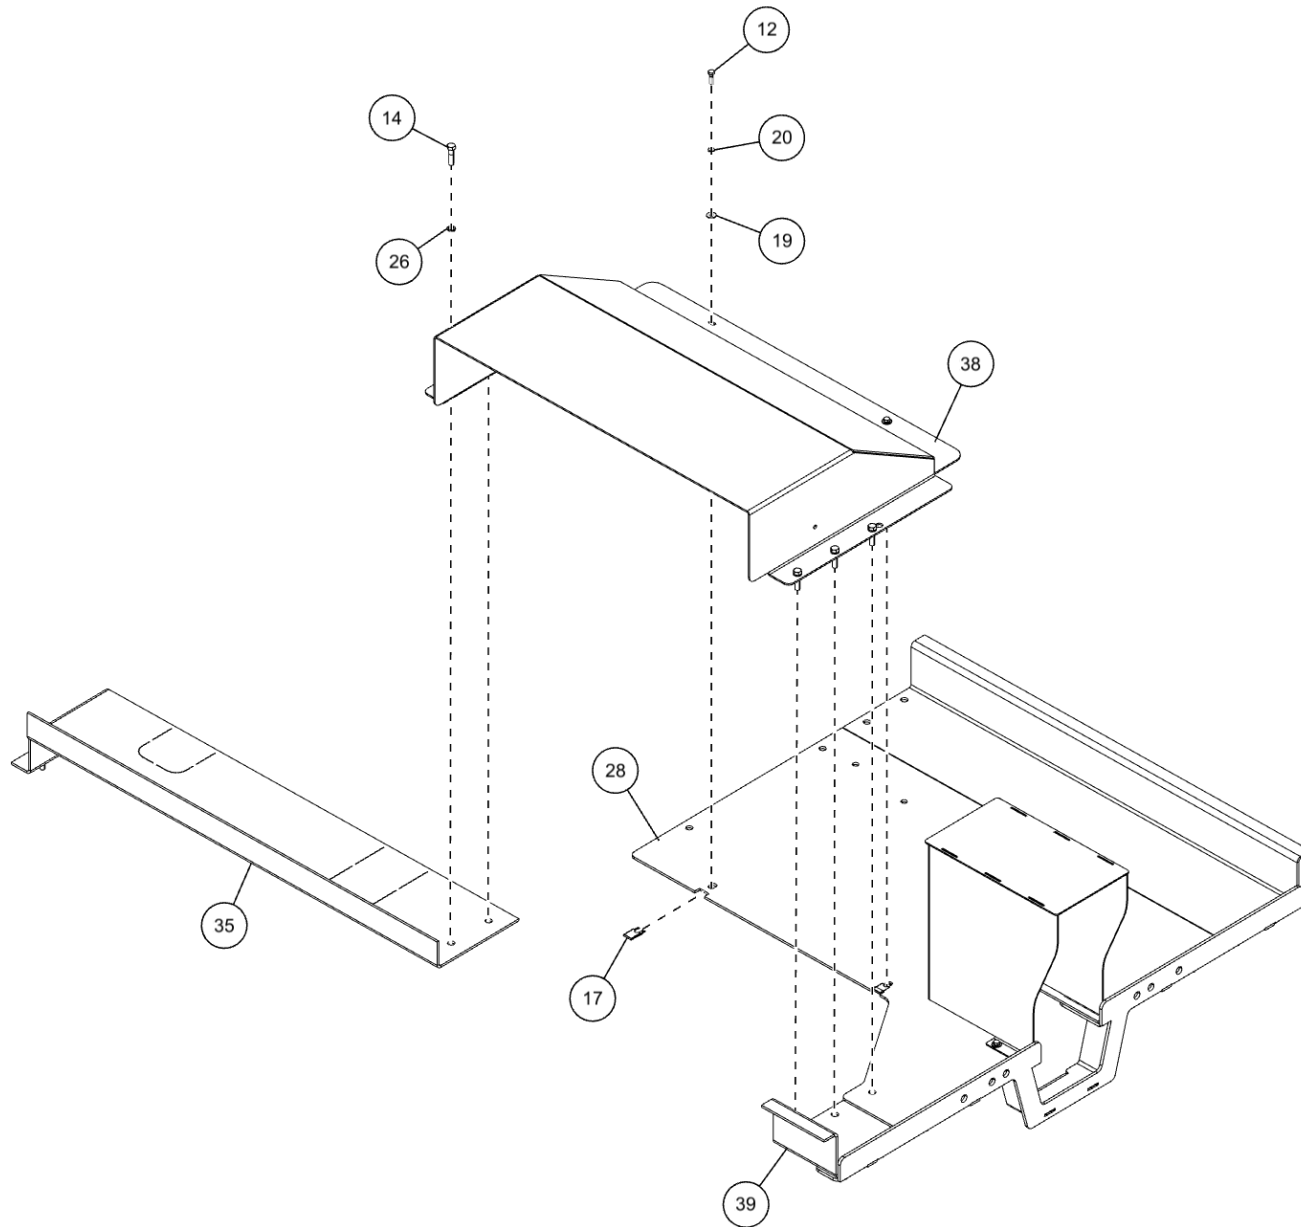

SUBFRAME ASSEMBLY (0911547) (cont'd)

Main Control Valve Cover & Left Front Deck Panel Cover

SUBFRAME ASSEMBLY (0911547) (cont'd)
Main Control Valve Cover & Left Front Deck Panel Cover (cont'd)

ITEM	PART NUMBER	DESCRIPTION	QTY
	0911547	SUBFRM ASSY 1150	
1	0300113	GREASE FITTING, 1/4-28 STR	1
2	0300229	FITTING, ELB 8MJ-8MP90	1
3	0301368	ADAPTER, 16MB-12MJ	1
4	0301696	FITTING, ELB 90 DEG 6MJ-6FJX90	2
5	0301781	FITTING, SWV NUT RUN TEE	1
6	0302170	FITTING, SWV 90 DEG BENT	2
7	0302727	FITTING, HYD CONN	3
8	0307450	PAD - SLIDE, BUMPER	2
9	0310432	FITTING - ADAPTER 16MJ-20MB	2
10	0310637	PLUG, HOLE	2
11	0311747	BEARING ROTATOR	1
12	0400070	SCREW, 1/4-20X1 HHC GR5	8
13	0400109	SCREW, 5/16-18X1 HHC GR5	4
14	0400132	SCREW, 3/8-16X1-1/2 HHC GR5	24
15	0400338	SCREW, 1-8X6-1/2 HHC GR8	40
16	0400349	SCREW, 3/8-16X3/4 FHS BO	4
17	0400379	NUT, 5/16-18 SPR J	12
18	0400416	NUT, 1/2-13 LOK GR8	4
19	0400451	WASHER, 1/4	8
20	0400452	LKWASHER, 1/4	8
21	0400491	LKWASHER, 1/2	8
22	0400497	WASHER, 1/2 GR8	4
23	0400522	WASHER, 1-1/16X2X1/8 TH YZ	40
24	0402032	SCREW, 5/16-18X1 HHC SS	4

ITEM	PART NUMBER	DESCRIPTION	QTY
25	0402118	LKWASHER, 5/16 SS	8
26	0402121	LKWASHER, 3/8 SS	24
27	07008501	PLATE, FRONT HYD COVER	1
28	07009366	DECK PLATE, SDU4 COVER	1
29	07030626	PLATE - SPACER	4
30	0722002	PLATE - REAR O/R COVER	2
31	0722669	COVER, RIGHT CHAIN BOX	1
32	0722670	COVER, LEFT CHAIN BOX	1
33	0725476	PLATE HYD SWIVEL MTG	1
34	0726534	FLOOR PLATE COVER - DECK REAR	1
35	0726535	COVER - DECK PANEL LEFT FRONT	1
36	0726536	PLATE,FLOOR - REAR VALVE COVER	1
37	0726537	COVER - DECK PANEL RIGHT FRONT	1
38	0726540	COVER - VALVE, SDU WV	1
39	0726541	PLATE - FLOOR - OUTER COVER	1
40	08006369	ANGLE, DECK PLATE MTG	1
41	08006950	COVER, HOSE CARRIER	1
42	0810221	SUBFRAME WLDMT 1150	1
43	0908432	ROTATOR PINLOCK ASSY	1
44	0910338	KIT VALVE CHANNEL MTG	1
45	0911857	TANK ASSY	1
46	0911877	KIT, SWIVEL PKG HYD ROTARY	1
47	9041402	1/2 NC X 1 1/4 HHCS PLT GR8	8
48	9041406	1/2 NC X 2 1/2 HHCS PL GR8	4