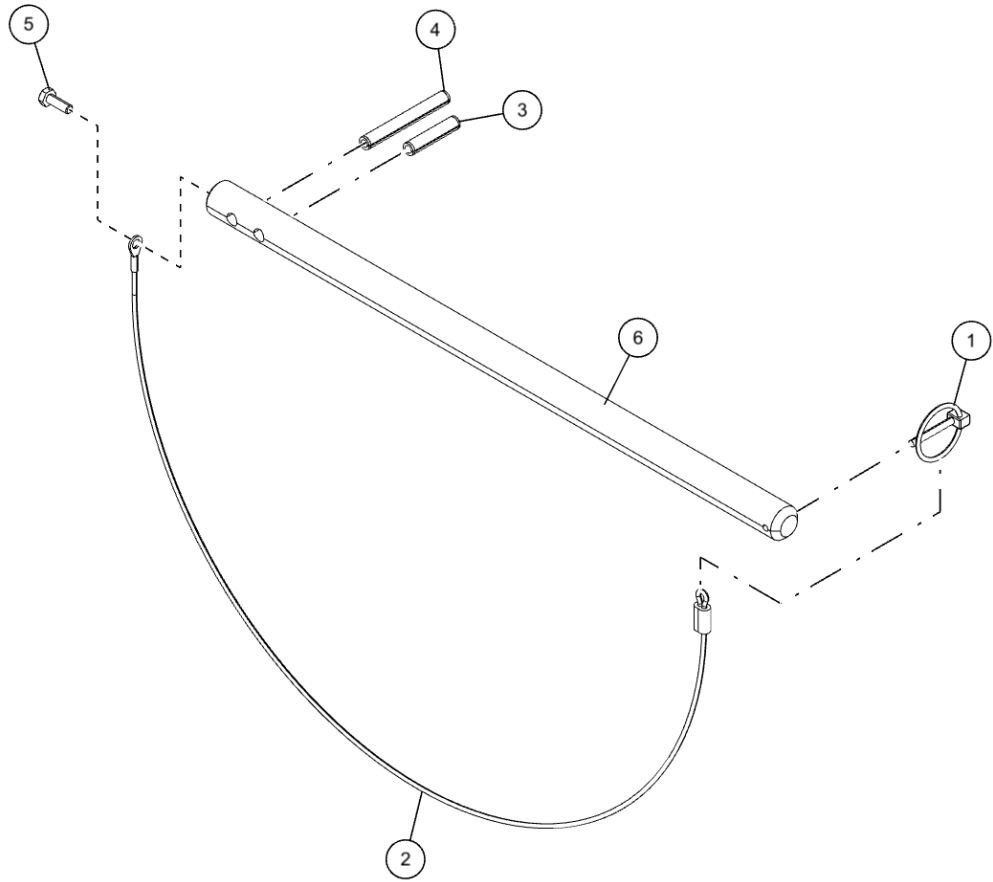

SPADE LOCK PIN (0911123)
Lock Pin Components

SPADE LOCK PIN (0911123) (cont'd)
Lock Pin Components (cont'd)

ITEM	PART NUMBER	DESCRIPTION	QTY
	0911123	PIN ASSY - SPADE LOCK	
1	0302474	PIN, LINCH 3/16	1
2	0312703	CABLE, PIN RETAINER (LONG)	1
3	0400564	PIN, 3/8X1-3/4 SPR	1
4	0400568	PIN, 3/8X3 SPR	1
5	0402020	SCREW, 1/4-20X3/4 HHC SS	1
6	0724633	PIN LOCK SPADE	1