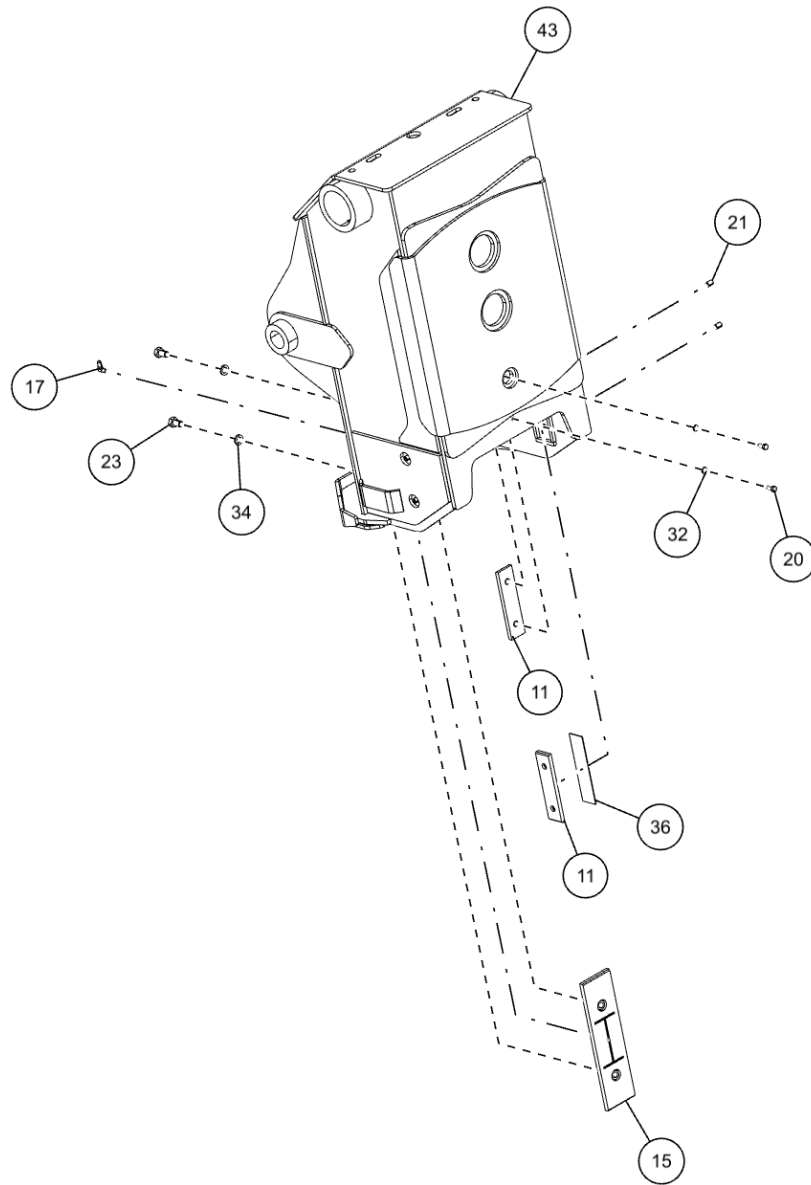

UNDERLIFT & MAST SDU4 STREET LOW RIDER (0911760) (cont'd)

Outer Mast Slide Pads

UNDERLIFT & MAST SDU4 STREET LOW RIDER (0911760) (cont'd)
Outer Mast Slide Pads (cont'd)

ITEM	PART NUMBER	DESCRIPTION	QTY
	0911760	SDU4 STREET LOWRIDER&MAST ASY	
1	0300110	SNAP RING, 1" 5100-100	2
2	0300113	GREASE FITTING, 1/4-28 STR	6
3	0300329	SNAP RING, EXTERNAL 2	4
4	0300365	CLAMP,CHECK VALVE RET.7	1
5	0301522	ADAPTER, 6MJ-6MB	1
6	0301619	TEE, 6MJ-6MJ-6MB BRANCH	3
7	0301620	ELBOW, 6MJ-6MB90	5
8	0301895	GREASE FITTING, 1/8 STR PTF	5
9	0301949	3/8" OD AIRLINE,SYNFLEX HOSE	14.5 FT.
10	03022304	CARRIER, SDU-4 24 LINK HOSE	1
11	0303892	SLIDE PAD-BOOM-SIDE	3
12	0306746	CYL HYD - FOLD	1
13	0307106	FITT, CONNECTOR 4MB-6FB	1
14	0307107	VALVE, HOLDING 4000 PSI SAE	2
15	0307351	SLIDE-PAD SDU/2 U/L	2
16	0311242	CYLINDER-TILT SDU/4	2
17	0311344	4MJ X 2MP90 FITTING	6
18	0400070	SCREW, 1/4-20X1 HHC GR5	4
19	0400078	SCREW, 1/4-20X2 HHC GR5	2
20	0400141	SCREW, 3/8-16X7/8 HHC GR5	2
21	0400204	SET SCREW, 1/2-13X3/4 SOC	4
22	0400219	SCREW, 1/2-13X4-1/2 HHC GR5	1
23	0400248	SCREW, 5/8-11X1 HHC GR8	4
24	0400288	SCREW, 3/4-10X2-1/2 HHC GR8	8
25	0400306	SCREW, 7/8-9X3 HHC GR8	8
26	0400367	NUT, 1/4-20 LOK	6
27	0400408	NUT, 1/2-13 LOK	1
28	0400430	NUT, 3/4-10 LOK	8
29	0400437	NUT, 7/8-9 LOK GR8	8
30	0400451	WASHER, 1/4	10

ITEM	PART NUMBER	DESCRIPTION	QTY
31	0400452	LKWASHER, 1/4	4
32	0400482	LKWASHER, 3/8	2
33	0400490	WASHER, 3/4 GR8	8
34	0400508	LKWASHER, 5/8	4
35	0703001	BRKT, MTG CHECK VALVE	1
36	07046783	SHIM-UNDERLIFT SIDE PAD	2
37	0709242	PIN, MAIN PIVOT	1
38	0714209	PIN, PIVOT	1
39	0714218	PIN, TILT CYL	1
40	0714240	PIN, FOLD CYL	1
41	0717919	PIN, LIFT CYLINDER	1
42	0718912	SHIM, VERTICAL BOOM GUIDE	4
43	08014308	MAST, OUTER SDU/4 NO PULLEY	1
44	0804034	TILT CYL MTG BRKT	1
45	0804303	SUPPORT-LEFT PIVOT WLDMT	1
46	0804304	SUPPORT-RIGHT PIVOT WLDMT	1
47	0810255	INNER MAST WLDMT	1
48	0911362	PIN ASSY-FOLD	1
49	0911589	LOWRIDER ASSY-SDU4 STREET 100K	1
50	0911958	KIT, ROTATOR CABLE TIEBACK	2
51	805040011	VERTICAL BOOM GUIDE PAD	2
52	9012549	CONNECTOR-MALE 3/8TUBEX1	2
53	9012552	BULKHEAD ADAPTER 1/8M-1/8F NPT	2
54	9012584	ELBOW-1/4NPT X 3/8TUBE 9	2
55	9043973	5/16-18X1 1/2 FL.HD.SOC.	8
56	9044434	3/8-16X1 NC FLAT SOCKET HD CAP	8
57	945030004	UPPER WEAR PAD-RECOVERY	2
58	HC0159	CYL HYD LIFT-7 BORE H/CHROME	1
59	HD0152	SNAP RING, 3" INTERNAL	2
60	UK0126	PIN-TILT CYL.-BASE END	1