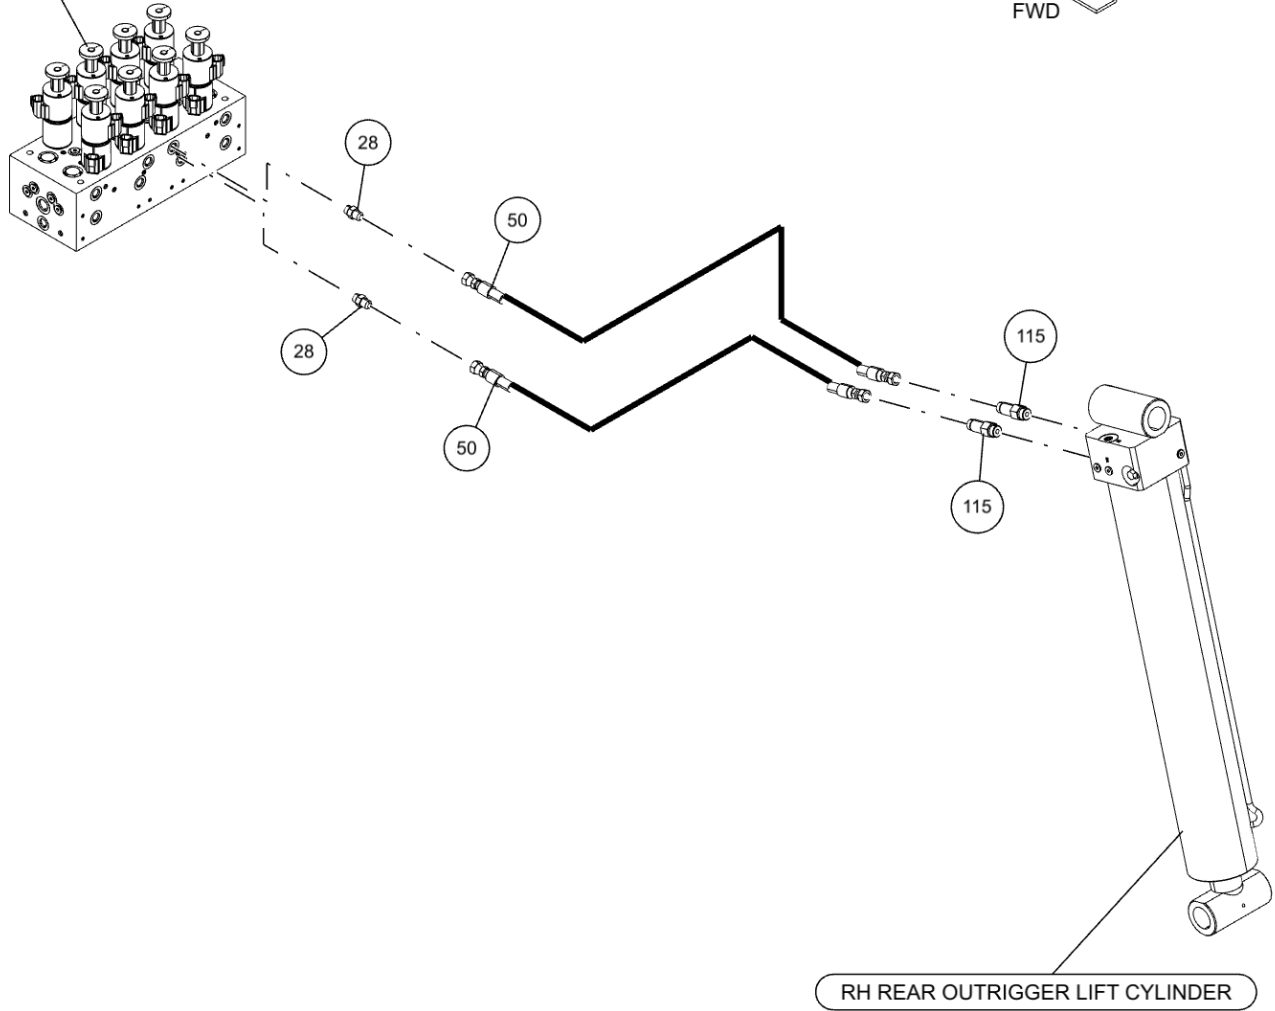

1150S SDU4 STREET LOW RIDER (09013150) (cont'd) Right Hand Rear Outrigger Lift Cylinder Hydraulic Hoses

OUTRIGGER CONTROL VALVE

1150S SDU4 STREET LOW RIDER (09013150) (cont'd)

Right Hand Rear Outrigger Lift Cylinder Hydraulic Hoses (cont'd)

ITEM	PART NUMBER	DESCRIPTION	QTY
1	09013150	1150S SDU4 ST LR 22K 50K DW	
	0300041	CONNECTOR, 8MJ-8MB	10
2	0300044	ADAPTER, 6MJ-8MB	6
3	0300052	ELBOW, 8MJ-10MB90	4
4	0300113	GREASE FITTING, 1/4-28 STR	1
5	0300229	FITTING, ELB 8MJ-8MP90	1
6	0300364	CLAMP-HOSE,0.875"-2.75" 50"LBS	4
7	0300431	CONNECTOR, 16MJ-16MJ	1
8	0300558	HOSE, SUCTION 2"ID 100R4 (C4)	15 FT.
9	0300657	HOSE HYD, 46" LG	4
10	0300659	HOSE HYD, 45"	2
11	0300660	HOSE HYD, 120"	8
12	0300835	KNOB-BOOM (UP-DOWN)	1
13	0300837	KNOB-BOOM (IN-OUT)	1
14	0300865	FITTING, CONNECTOR 8MJ-8MJ	3
15	03008669	HOSE HYD 144"	1
16	0301113	HOSE HYD, 82"	2
17	0301368	ADAPTER, 16MB-12MJ	1
18	0301370	HOSE HYD LIFT CYL 1040-B	2
19	0301376	CONNECTOR 8 MJ - 10 MB	6
20	0301377	FITTING, TEE,3/8" JIC	1
21	0301388	ELBOW, 8MJ-8MB90	19
22	0301422	FITTING, 6MJ-6MJ SMALL	5
23	0301427	HOSE HYD, 11" 5000 PSI	1
24	0301445	FITTING, EXTENDED	10
25	0301470	FITTING, 90ELB 6MJ-8MB90	10
26	0301471	HOSE, 30" 8FJK-8M3K-8FJX90	5
27	0301473	HOSE HYD, 18" LG	4
28	0301522	ADAPTER, 6MJ-6MB	25
29	0301577	1/4 OD PLASTIC AIRLINE, BLACK	69 FT.
30	03015922	STAUFF CLAMP, 3/8 TWIN	4
31	03016142	TUBE, HYD ASSY SF TO O/R	4
32	0301619	TEE, 6MJ-6MJ-6MB BRANCH	3
33	0301620	ELBOW, 6MJ-6MB90	13
34	0301637	FITTING, FL - FLANGE	1
35	0301695	HOSE HYD, 91"	2
36	0301696	FITTING, ELB 90 DEG 6MJ-6FJX90	3
37	0301730	VALVE, DOUBLE HOLDING	1
38	0301767	FITTING, HOSE BARB 1FJIX	1
39	0301781	FITTING, SWV NUT RUN TEE	2
40	0301837	INLINE ORIFICE	1
41	0301861	QUICK PIN,LINCH -B7932 PL 7/16	2
42	0301895	GREASE FITTING, 1/8 STR PTF	6
43	0301909	RECEPTACLE BOOT	1
44	0301946	FITTING, BLKHD CONNECT	3
45	0301948	HD 7 WAY TRAILER CONNECT	1
46	0301997	HOSE HYD, 18" 6FJX-6FJX -6M2T	1
47	0301998	HOSE HYD, 24" LG	2
48	0302000	HOSE HYD, 24"	2
49	0302008	HOSE HYD, 66"	1
50	0302056	HOSE HYD, 183"	5
51	0302085	FITTING, 90 DEG ADPTR	2
52	0302170	FITTING, SWV 90 DEG BENT	3
53	0302205	GAUGE, FLUSH MNTG-6000 PSI	1
54	0302313	HOSE HYD, 25"	4
55	0302321	ELBOW, 8MJ-8MB45	4
56	0302367	PIPE NIPPLE - 2 X 4	1
57	0302372	HOSE HYD, 240" LG	4