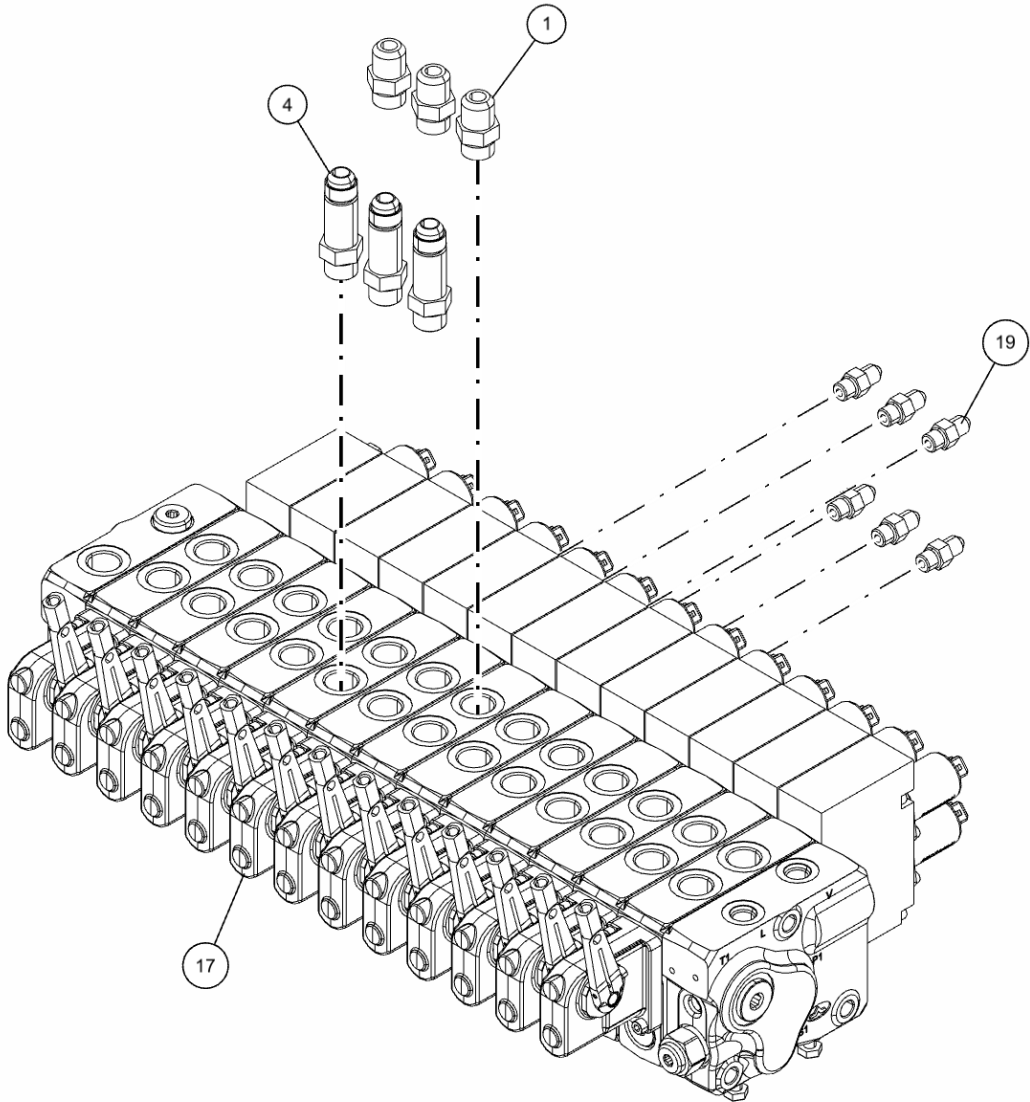

MAIN CONTROL VALVE ASSEMBLY (0911317) (cont'd)
Recovery Boom Extend, Lift & Swing Control Hydraulic Fittings

MAIN CONTROL VALVE ASSEMBLY (0911317) (cont'd)
Recovery Boom Extend, Lift & Swing Control Hydraulic Fittings (cont'd)

ITEM	PART NUMBER	DESCRIPTION	QTY
	0911317	WALVOIL VALVE ASSY 5 WINCH ROT	
1	0300041	CONNECTOR, 8MJ-8MB	6
2	0300044	ADAPTER, 6MJ-8MB	3
3	0300387	PLUG, 8MB	2
4	0301445	FITTING, EXTENDED	6
5	0301522	ADAPTER, 6MJ-6MB	3
6	0301620	ELBOW, 6MJ-6MB90	1
7	0301767	FITTING, HOSE BARB 1FJIX	2
8	0302085	FITTING, 90 DEG ADPTR	1
9	0302826	FITTING, TEE	1
10	0302829	FITTING, ADAPTOR	1
11	0303017	FITTING, CONNECTOR	2
12	0303079	ADAPTER, 10MJ-8MB	4
13	0303886	4 MB-PLUG	10
14	0307444	FITTING, 16MJ-10MB90	2
15	0307460	FITTING, HYD 6MJ-6MB90LL	1
16	0310289	FITTING-LONG ADAPTER 6MJ-8MBLL	3
17	0311130	VALVE-CONTROL 13 SPOOL ROTATOR	1
18	0410540	SCREW, M8-1.25X25 HHC 8.8	3
19	HC1291	FITTING, 4MJ-4MB STR THR	16