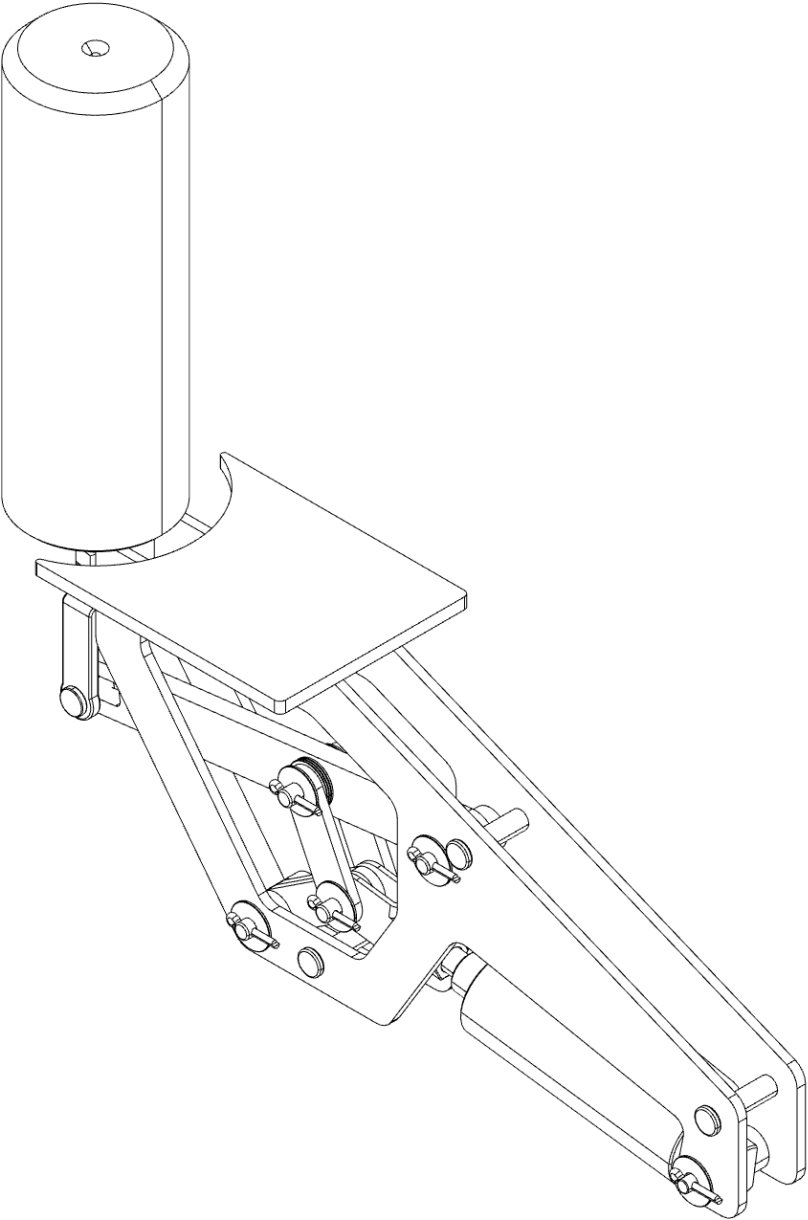

ROTATOR PIN LOCK ASSEMBLY - SUBFRAME (0908432)
Rotator Pin Lock

ROTATOR PIN LOCK ASSEMBLY - SUBFRAME (0908432) (cont'd)

Rotator Pin Lock (cont'd)

ITEM	PART NUMBER	DESCRIPTION	QTY
	0908432	ROTATOR PINLOCK ASSY	
1	0200052	CLEVIS LINK	1
2	0302231	ADJ CLEVIS 3/8" AC-218	1
3	0306698	AIR CYLINDER-1.5BORE/1.71STROK	1
4	0307612	NYLON SPACER,5/16 THK X 5/16ID	6
5	0400388	NUT, 3/8-24 HEX	2
6	0400401	NUT, 7/16-20 JAM PL	1
7	0400538	PIN, 3/8X1 CLEVIS	1
8	0400540	PIN, 3/32X1 COT	1
9	0400543	PIN, 1/8X3/4 COT SS	5
10	0400663	PIN, 1/4X1-3/4 CLEVIS	1
11	0400664	PIN, 5/16X1-3/4 CLEVIS	2
12	0400666	PIN, 5/16X1-3/8 CLEVIS SS	2
13	0402117	WASHER, 5/16 SS	11
14	0705698	ALLTHREAD, CONNECTOR	1
15	0709331	PIN, RETAIN HOUSE LOCK	1
16	0718297	BAR LINK - PIN LOCK	4
17	0718298	BAR LEVER - PIN LOCK	1
18	0806871	PIN LOCK WELD'T	1
19	9010030	FITT, BRASS ELBOW 1/4T-1/8MPX	2