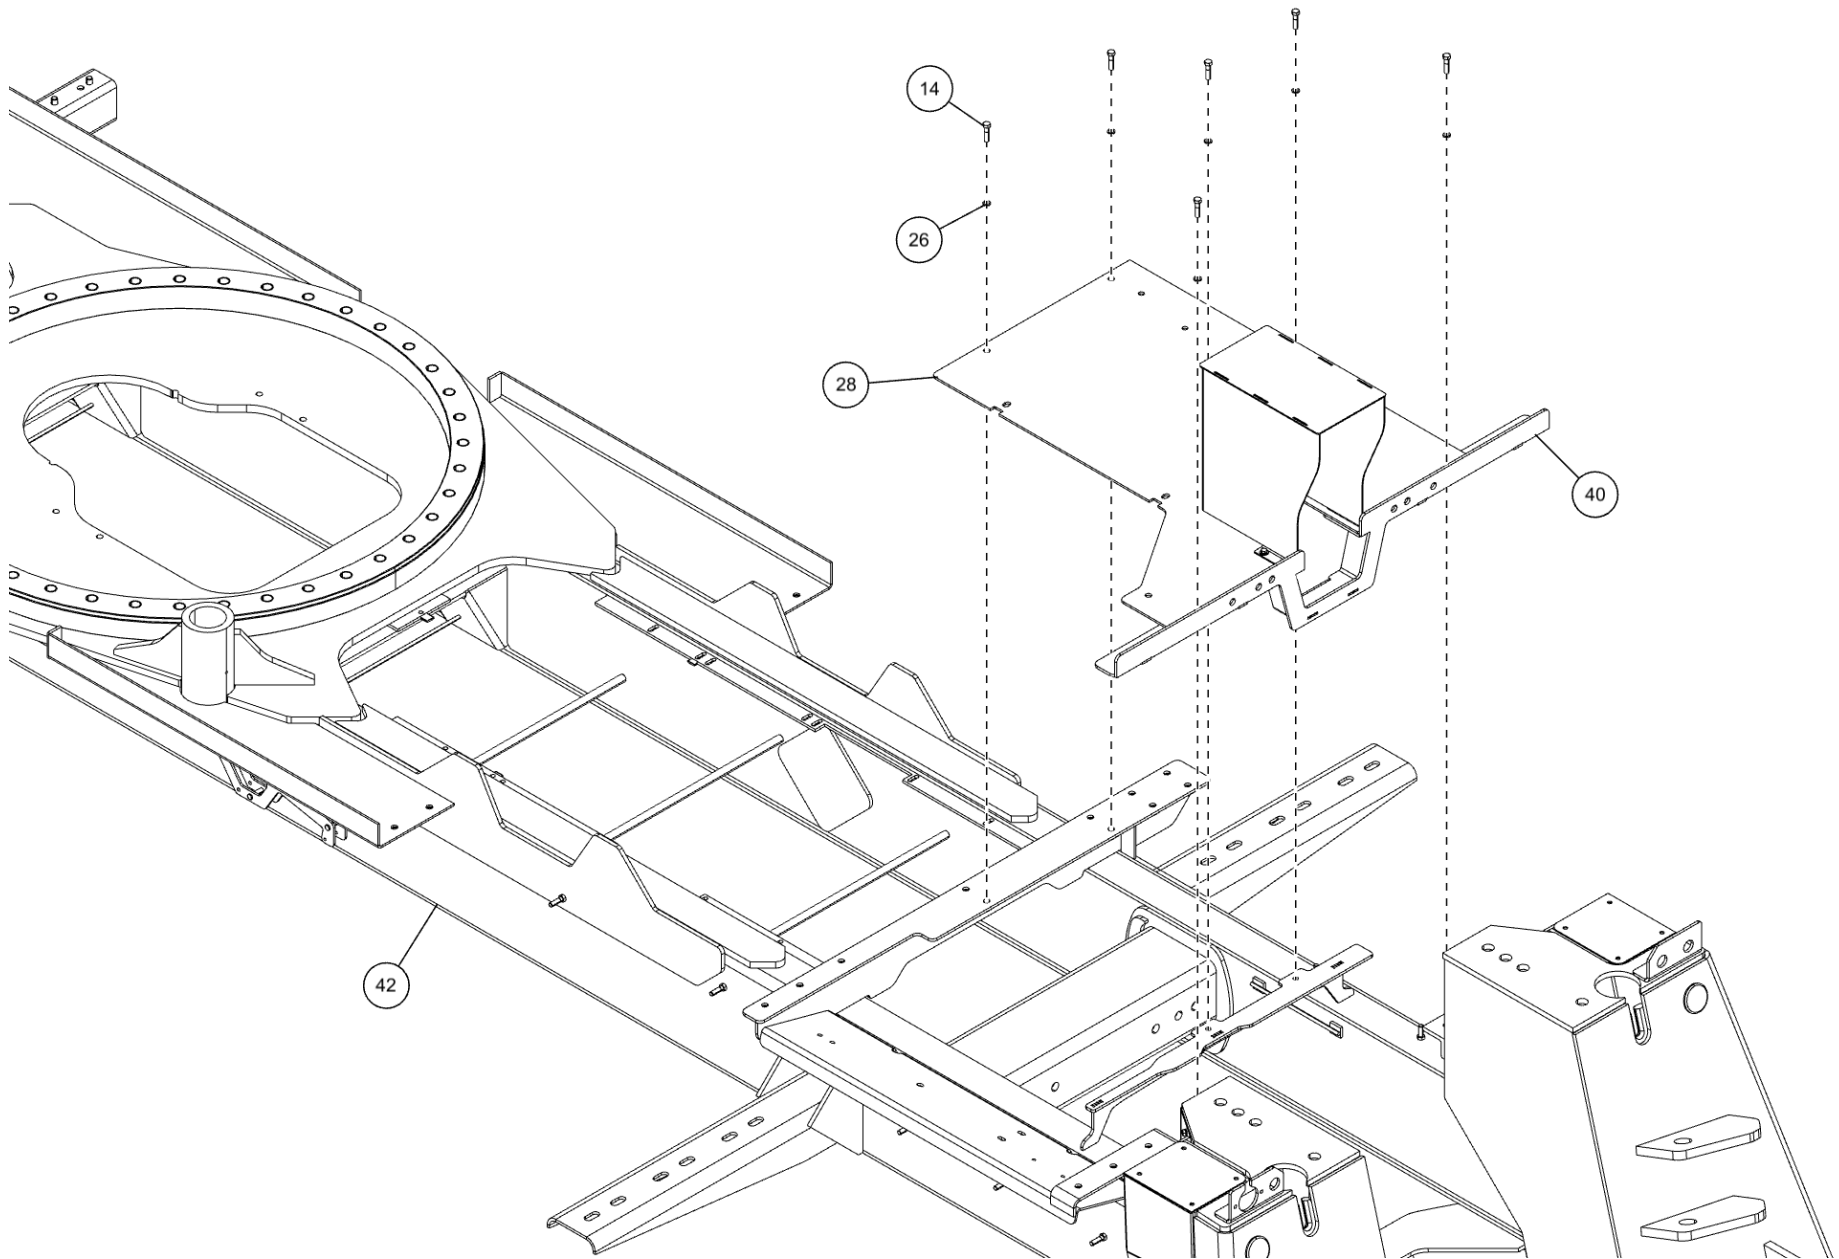

SUBFRAME ASSEMBLY (0911547) (cont'd)

Deck Plate & Deck Plate Angle Mounting Hardware

SUBFRAME ASSEMBLY (0911547) (cont'd)
Deck Plate & Deck Plate Angle Mounting Hardware (cont'd)

ITEM	PART NUMBER	DESCRIPTION	QTY
	0911547	SUBFRM ASSY 1150	
1	0300113	GREASE FITTING, 1/4-28 STR	1
2	0300229	FITTING, ELB 8MJ-8MP90	1
3	0301368	ADAPTER, 16MB-12MJ	1
4	0301696	FITTING, ELB 90 DEG 6MJ-6FJX90	2
5	0301781	FITTING, SWV NUT RUN TEE	1
6	0302170	FITTING, SWV 90 DEG BENT	2
7	0302727	FITTING, HYD CONN	3
8	0307450	PAD - SLIDE, BUMPER	2
9	0310432	FITTING - ADAPTER 16MJ-20MB	2
10	0310637	PLUG, HOLE	2
11	0311747	BEARING ROTATOR	1
12	0400070	SCREW, 1/4-20X1 HHC GR5	8
13	0400109	SCREW, 5/16-18X1 HHC GR5	4
14	0400132	SCREW, 3/8-16X1-1/2 HHC GR5	24
15	0400338	SCREW, 1-8X6-1/2 HHC GR8	40
16	0400349	SCREW, 3/8-16X3/4 FHS BO	4
17	0400379	NUT, 5/16-18 SPR J	12
18	0400416	NUT, 1/2-13 LOK GR8	4
19	0400451	WASHER, 1/4	8
20	0400452	LKWASHER, 1/4	8
21	0400491	LKWASHER, 1/2	8
22	0400497	WASHER, 1/2 GR8	4
23	0400522	WASHER, 1-1/16X2X1/8 TH YZ	40
24	0402032	SCREW, 5/16-18X1 HHC SS	4

ITEM	PART NUMBER	DESCRIPTION	QTY
25	0402118	LKWASHER, 5/16 SS	8
26	0402121	LKWASHER, 3/8 SS	24
27	07008501	PLATE, FRONT HYD COVER	1
28	07009366	DECK PLATE, SDU4 COVER	1
29	07030626	PLATE - SPACER	4
30	0722002	PLATE - REAR O/R COVER	2
31	0722669	COVER, RIGHT CHAIN BOX	1
32	0722670	COVER, LEFT CHAIN BOX	1
33	0725476	PLATE HYD SWIVEL MTG	1
34	0726534	FLOOR PLATE COVER - DECK REAR	1
35	0726535	COVER - DECK PANEL LEFT FRONT	1
36	0726536	PLATE,FLOOR - REAR VALVE COVER	1
37	0726537	COVER - DECK PANEL RIGHT FRONT	1
38	0726540	COVER - VALVE, SDU WV	1
39	0726541	PLATE - FLOOR - OUTER COVER	1
40	08006369	ANGLE, DECK PLATE MTG	1
41	08006950	COVER, HOSE CARRIER	1
42	0810221	SUBFRAME WLDMT 1150	1
43	0908432	ROTATOR PINLOCK ASSY	1
44	0910338	KIT VALVE CHANNEL MTG	1
45	0911857	TANK ASSY	1
46	0911877	KIT, SWIVEL PKG HYD ROTARY	1
47	9041402	1/2 NC X 1 1/4 HHCS PLT GR8	8
48	9041406	1/2 NC X 2 1/2 HHCS PL GR8	4