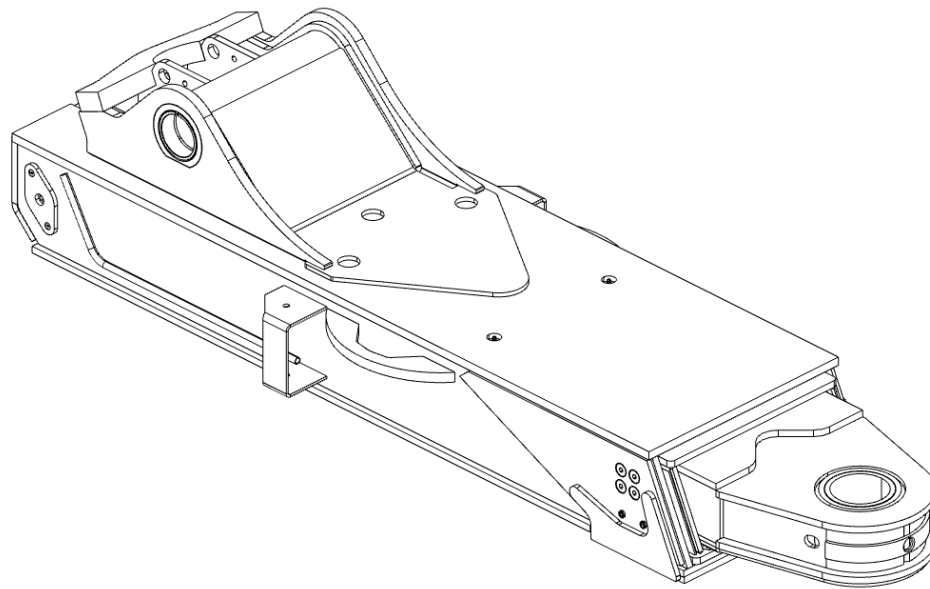

SDU4 LOW RIDER ASSEMBLY (0911589)
SDU4 Low Rider

SDU4 LOW RIDER ASSEMBLY (0911589) (cont'd)
SDU4 Low Rider (cont'd)

ITEM	PART NUMBER	DESCRIPTION	QTY
	0911589	LOWRIDER ASSY-SDU4 STREET 100K	
1	0300113	GREASE FITTING, 1/4-28 STR	4
2	0302538	BUSHING - U/L	2
3	03042237	ANTI SNAKING SPACER PUCK 15/16	2
4	0307460	FITTING, HYD 6MJ-6MB90LL	2
5	0310629	CYL, HYD - U/L BOOM EXTEND	2
6	0311442	WEAR PAD (15/16 x 1 x 4)	2
7	0400079	SCREW, 1/4-20X3/4 FHS GR5	4
8	0400086	SCREW, 1/4-20X1-1/4 FHS	4
9	0400139	SET SCREW, 3/8-16X1-1/2 SOC	1
10	0400155	SCREW, 3/8-16X3/4 FHS	6
11	0400249	SCREW, 5/8-11X1-1/4 SHC	2
12	0400344	SCREW, 1/2-13X3/4 FHS GR8	8
13	0400392	NUT, 3/8-16 LOK	1
14	0400594	SCREW, 1/4-20X5/8 FHS	4
15	0400749	SCREW, 1/2-13X1-1/4 FHS	18
16	0400990	SET SCREW, 1/2-13X1/2 SOC	6
17	07047167	BAR, STOP, OFFSET	1
18	07049606	ANTI SNAKING SPACER (BOLT-ON)	2
19	0717869	PLATE, SPACER (BOLT-ON)	2
20	0717871	PIN, CYLINDER ROD	1
21	0717872	PIN, EXTEND CYLINDER BASE	1
22	0717873	PIN, SHEAR OUTER BOOM	2
23	0718087	PLATE - PAD SPACER	2
24	0718096	BLOCK, STOP	1
25	0724419	PLATE-PLUG RETAINER	2
26	0724683P	U/L HEEL POLISHED-LOWRIDER	1
27	0810014	BRACKET-EXT CYL	1
28	0810148	2nd STAGE BOOM WLMT - 9055 LR	1
29	0810290	OUTER WLDMT-SDU4 STREET LOWRDR	1
30	0911040	LOWRIDER 3 INNER ASSY	1
31	9012594	FITT, HYD RUN TEE, 6MJx6MBx6MJ	2
32	930150003	TOP PADS	4
33	930150004	BOTTOM PADS	2