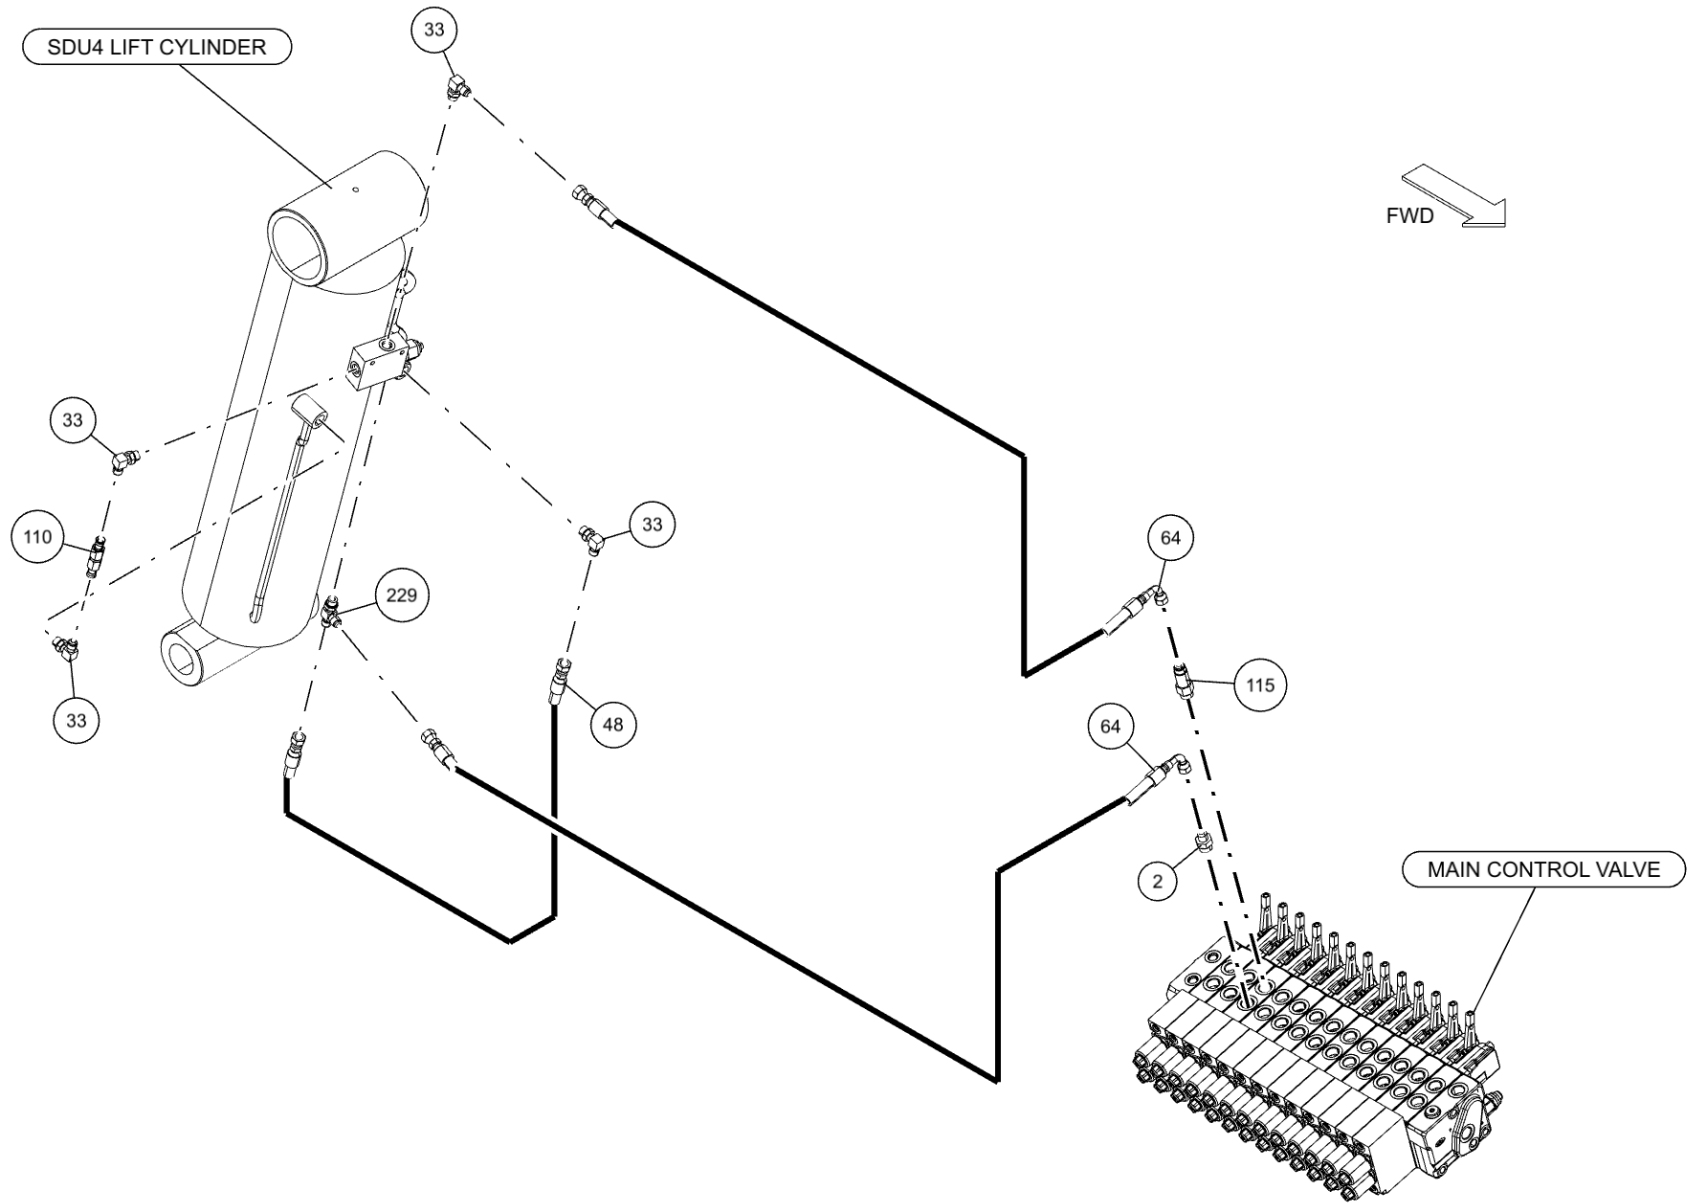

1150S SDU4 STREET LOW RIDER (09013150) (cont'd)

SDU4 Lift Cylinder Hydraulic Hoses

1150S SDU4 STREET LOW RIDER (09013150) (cont'd)

SDU4 Lift Cylinder Hydraulic Hoses (cont'd)

ITEM	PART NUMBER	DESCRIPTION	QTY
1	09013150	1150S SDU4 ST LR 22K 50K DW	
	0300041	CONNECTOR, 8MJ-8MB	10
2	0300044	ADAPTER, 6MJ-8MB	6
3	0300052	ELBOW, 8MJ-10MB90	4
4	0300113	GREASE FITTING, 1/4-28 STR	1
5	0300229	FITTING, ELB 8MJ-8MP90	1
6	0300364	CLAMP-HOSE,0.875"-2.75" 50"LBS	4
7	0300431	CONNECTOR, 16MJ-16MJ	1
8	0300558	HOSE, SUCTION 2"ID 100R4 (C4)	15 FT.
9	0300657	HOSE HYD, 46" LG	4
10	0300659	HOSE HYD, 45"	2
11	0300660	HOSE HYD, 120"	8
12	0300835	KNOB-BOOM (UP-DOWN)	1
13	0300837	KNOB-BOOM (IN-OUT)	1
14	0300865	FITTING, CONNECTOR 8MJ-8MJ	3
15	03008669	HOSE HYD 144"	1
16	0301113	HOSE HYD, 82"	2
17	0301368	ADAPTER, 16MB-12MJ	1
18	0301370	HOSE HYD LIFT CYL 1040-B	2
19	0301376	CONNECTOR 8 MJ - 10 MB	6
20	0301377	FITTING, TEE,3/8" JIC	1
21	0301388	ELBOW, 8MJ-8MB90	19
22	0301422	FITTING, 6MJ-6MJ SMALL	5
23	0301427	HOSE HYD, 11" 5000 PSI	1
24	0301445	FITTING, EXTENDED	10
25	0301470	FITTING, 90ELB 6MJ-8MB90	10
26	0301471	HOSE, 30" 8FJK-8M3K-8FJX90	5
27	0301473	HOSE HYD, 18" LG	4
28	0301522	ADAPTER, 6MJ-6MB	25
29	0301577	1/4 OD PLASTIC AIRLINE, BLACK	69 FT.
30	03015922	STAUFF CLAMP, 3/8 TWIN	4
31	03016142	TUBE, HYD ASSY SF TO O/R	4
32	0301619	TEE, 6MJ-6MJ-6MB BRANCH	3
33	0301620	ELBOW, 6MJ-6MB90	13
34	0301637	FITTING, FL - FLANGE	1
35	0301695	HOSE HYD, 91"	2
36	0301696	FITTING, ELB 90 DEG 6MJ-6FJX90	3
37	0301730	VALVE, DOUBLE HOLDING	1
38	0301767	FITTING, HOSE BARB 1FJIX	1
39	0301781	FITTING, SWV NUT RUN TEE	2
40	0301837	INLINE ORIFICE	1
41	0301861	QUICK PIN,LINCH -B7932 PL 7/16	2
42	0301895	GREASE FITTING, 1/8 STR PTF	6
43	0301909	RECEPTACLE BOOT	1
44	0301946	FITTING, BLKHD CONNECT	3
45	0301948	HD 7 WAY TRAILER CONNECT	1
46	0301997	HOSE HYD, 18" 6FJX-6FJX -6M2T	1
47	0301998	HOSE HYD, 24" LG	2
48	0302000	HOSE HYD, 24"	2
49	0302008	HOSE HYD, 66"	1
50	0302056	HOSE HYD, 183"	5
51	0302085	FITTING, 90 DEG ADPTR	2
52	0302170	FITTING, SWV 90 DEG BENT	3
53	0302205	GAUGE, FLUSH MNTG-6000 PSI	1
54	0302313	HOSE HYD, 25"	4
55	0302321	ELBOW, 8MJ-8MB45	4
56	0302367	PIPE NIPPLE - 2 X 4	1
57	0302372	HOSE HYD, 240" LG	4