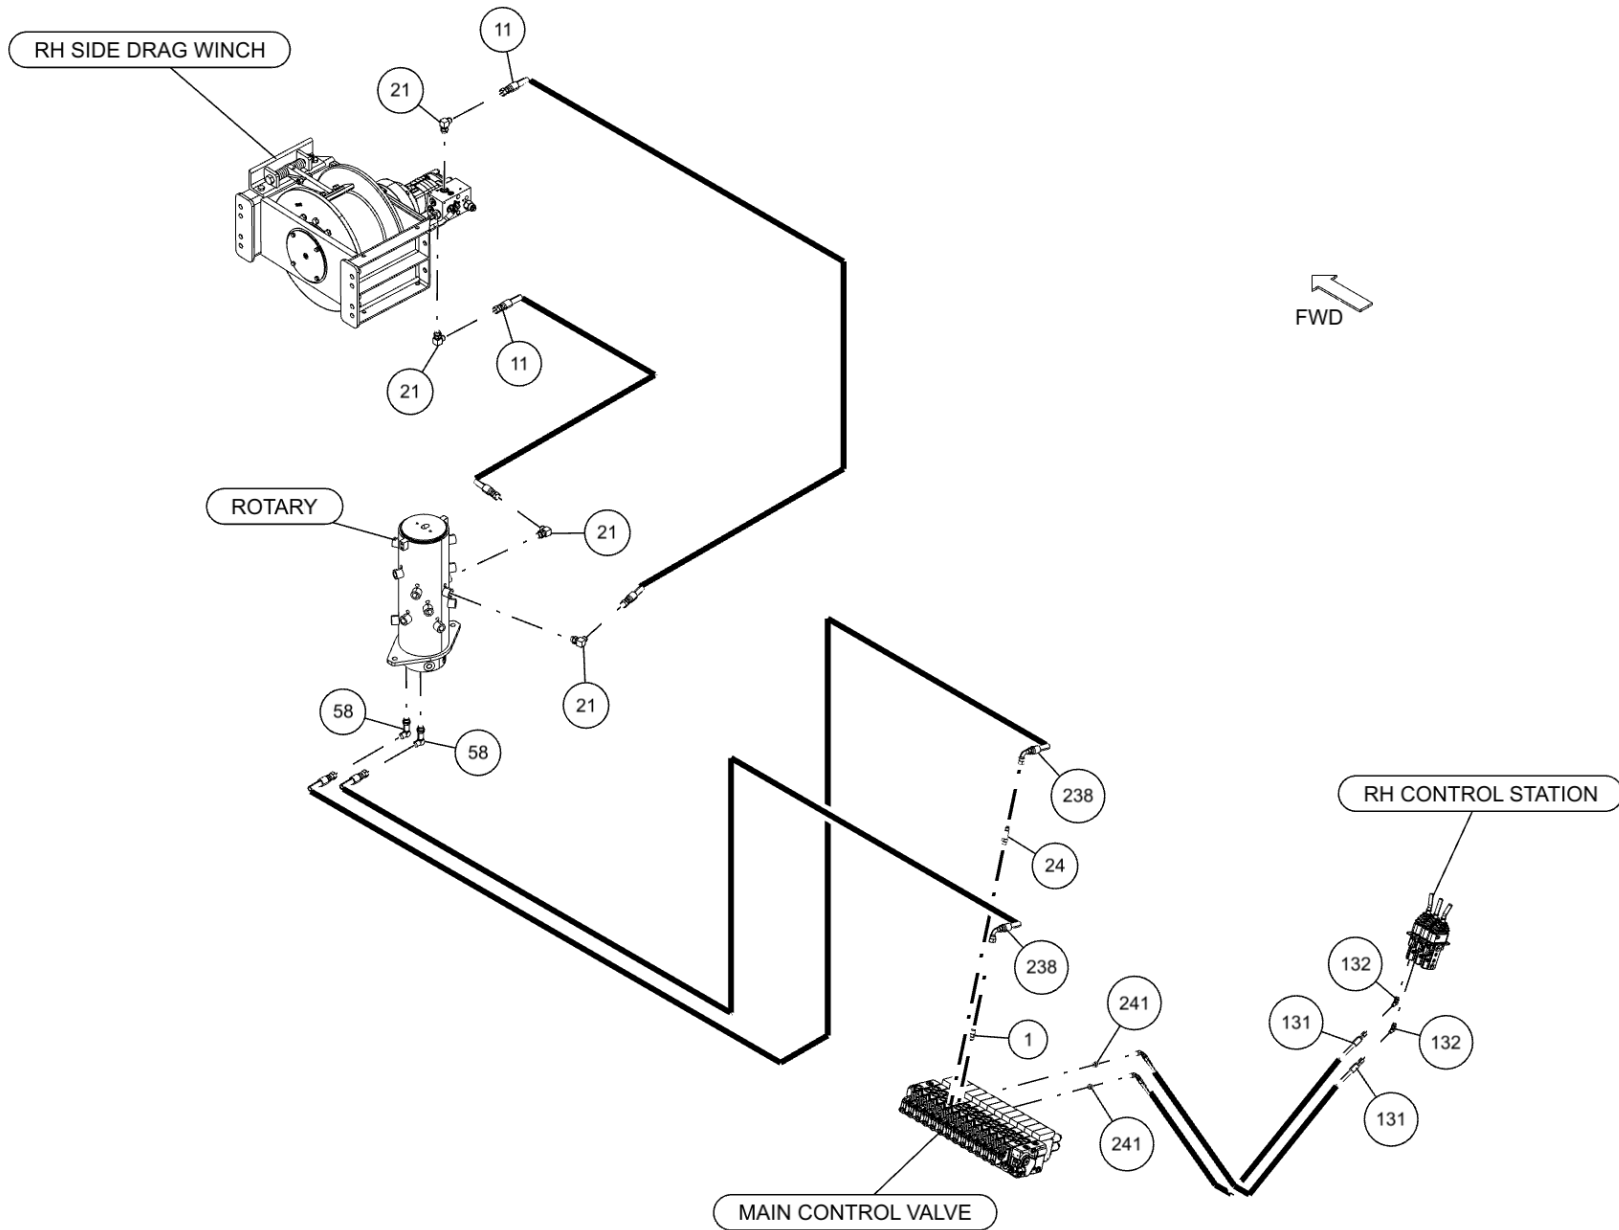

1150S SDU4 STREET LOW RIDER (09013150) (cont'd)

Right Hand Side Drag Winch Hydraulic Hoses

1150S SDU4 STREET LOW RIDER (09013150) (cont'd)

Right Hand Side Drag Winch Hydraulic Hoses (cont'd)

ITEM	PART NUMBER	DESCRIPTION	QTY
	09013150	1150S SDU4 ST LR 22K 50K DW	
1	0300041	CONNECTOR, 8MJ-8MB	10
2	0300044	ADAPTER, 6MJ-8MB	6
3	0300052	ELBOW, 8MJ-10MB90	4
4	0300113	GREASE FITTING, 1/4-28 STR	1
5	0300229	FITTING, ELB 8MJ-8MP90	1
6	0300364	CLAMP-HOSE,0.875"-2.75" 50"LBS	4
7	0300431	CONNECTOR, 16MJ-16MJ	1
8	0300558	HOSE, SUCTION 2"ID 100R4 (C4)	15 FT.
9	0300657	HOSE HYD, 46" LG	4
10	0300659	HOSE HYD, 45"	2
11	0300660	HOSE HYD, 120"	8
12	0300835	KNOB-BOOM (UP-DOWN)	1
13	0300837	KNOB-BOOM (IN-OUT)	1
14	0300865	FITTING, CONNECTOR 8MJ-8MJ	3
15	03008669	HOSE HYD 144"	1
16	0301113	HOSE HYD, 82"	2
17	0301368	ADAPTER, 16MB-12MJ	1
18	0301370	HOSE HYD LIFT CYL 1040-B	2
19	0301376	CONNECTOR 8 MJ - 10 MB	6
20	0301377	FITTING, TEE,3/8" JIC	1
21	0301388	ELBOW, 8MJ-8MB90	19
22	0301422	FITTING, 6MJ-6MJ SMALL	5
23	0301427	HOSE HYD, 11" 5000 PSI	1
24	0301445	FITTING, EXTENDED	10
25	0301470	FITTING, 90ELB 6MJ-8MB90	10
26	0301471	HOSE, 30" 8FJK-8M3K-8FJX90	5
27	0301473	HOSE HYD, 18" LG	4
28	0301522	ADAPTER, 6MJ-6MB	25
29	0301577	1/4 OD PLASTIC AIRLINE, BLACK	69 FT.
30	03015922	STAUFF CLAMP, 3/8 TWIN	4
31	03016142	TUBE, HYD ASSY SF TO O/R	4
32	0301619	TEE, 6MJ-6MJ-6MB BRANCH	3
33	0301620	ELBOW, 6MJ-6MB90	13
34	0301637	FITTING, FL - FLANGE	1
35	0301695	HOSE HYD, 91"	2
36	0301696	FITTING, ELB 90 DEG 6MJ-6FJX90	3
37	0301730	VALVE, DOUBLE HOLDING	1
38	0301767	FITTING, HOSE BARB 1FJIX	1
39	0301781	FITTING, SWV NUT RUN TEE	2
40	0301837	INLINE ORIFICE	1
41	0301861	QUICK PIN,LINCH -B7932 PL 7/16	2
42	0301895	GREASE FITTING, 1/8 STR PTF	6
43	0301909	RECEPTACLE BOOT	1
44	0301946	FITTING, BLKHD CONNECT	3
45	0301948	HD 7 WAY TRAILER CONNECT	1
46	0301997	HOSE HYD, 18" 6FJX-6FJX -6M2T	1
47	0301998	HOSE HYD, 24" LG	2
48	0302000	HOSE HYD, 24"	2
49	0302008	HOSE HYD, 66"	1
50	0302056	HOSE HYD, 183"	5
51	0302085	FITTING, 90 DEG ADPTR	2
52	0302170	FITTING, SWV 90 DEG BENT	3
53	0302205	GAUGE, FLUSH MNTG-6000 PSI	1
54	0302313	HOSE HYD, 25"	4
55	0302321	ELBOW, 8MJ-8MB45	4
56	0302367	PIPE NIPPLE - 2 X 4	1
57	0302372	HOSE HYD, 240" LG	4