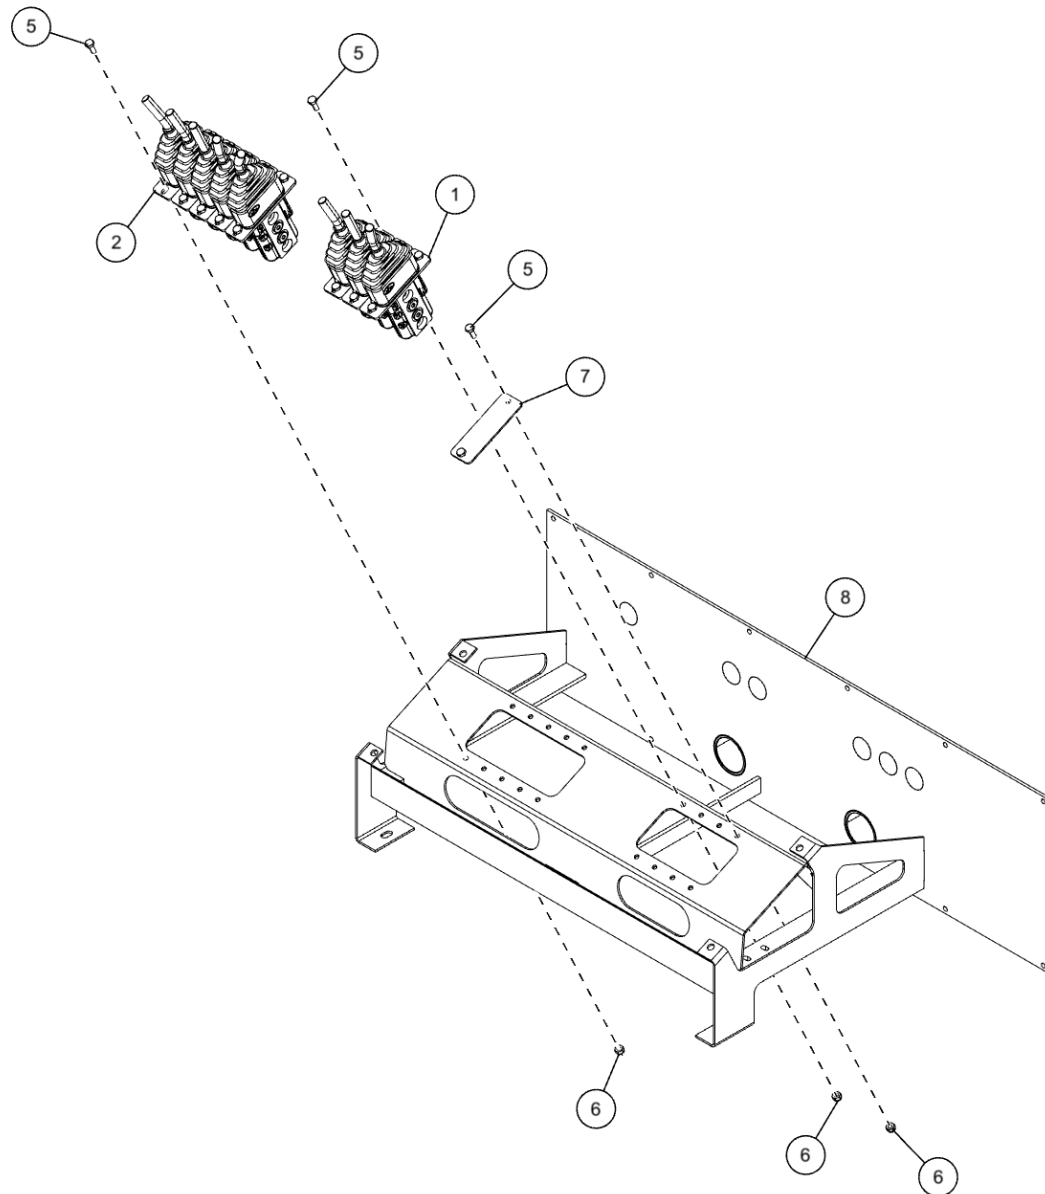

RIGHT HAND CONTROL STATION ASSEMBLY (0911324) (cont'd)

Control Handles

RIGHT HAND CONTROL STATION ASSEMBLY (0911324) (cont'd)
Control Handles (cont'd)

ITEM	PART NUMBER	DESCRIPTION	QTY
	0911324	RH CTL STATION ASSY 5 WINCH WV	
1	03016755	VLV-3 SPL PILOT W/THREADED HDL	1
2	03016757	VLV-5 SPL PILOT W/THREADED HDL	1
3	0307106	FITT, CONNECTOR 4MB-6FB	2
4	0311427	FITTING, 4MJ-4MB 45	16
5	0400066	SCREW, 1/4-20X3/4 HHC GR5	18
6	0400367	NUT, 1/4-20 LOK	18
7	0724777	PLATE-JOYSTICK COVER	1
8	0810056	CNTRL FRAME WLDMT-RT PILOT VLV	1
9	9012594	FITT, HYD RUN TEE, 6MJx6MBx6MJ	2
10	IC209	FTG-90DEG ADPTR 1/4 ORB	2