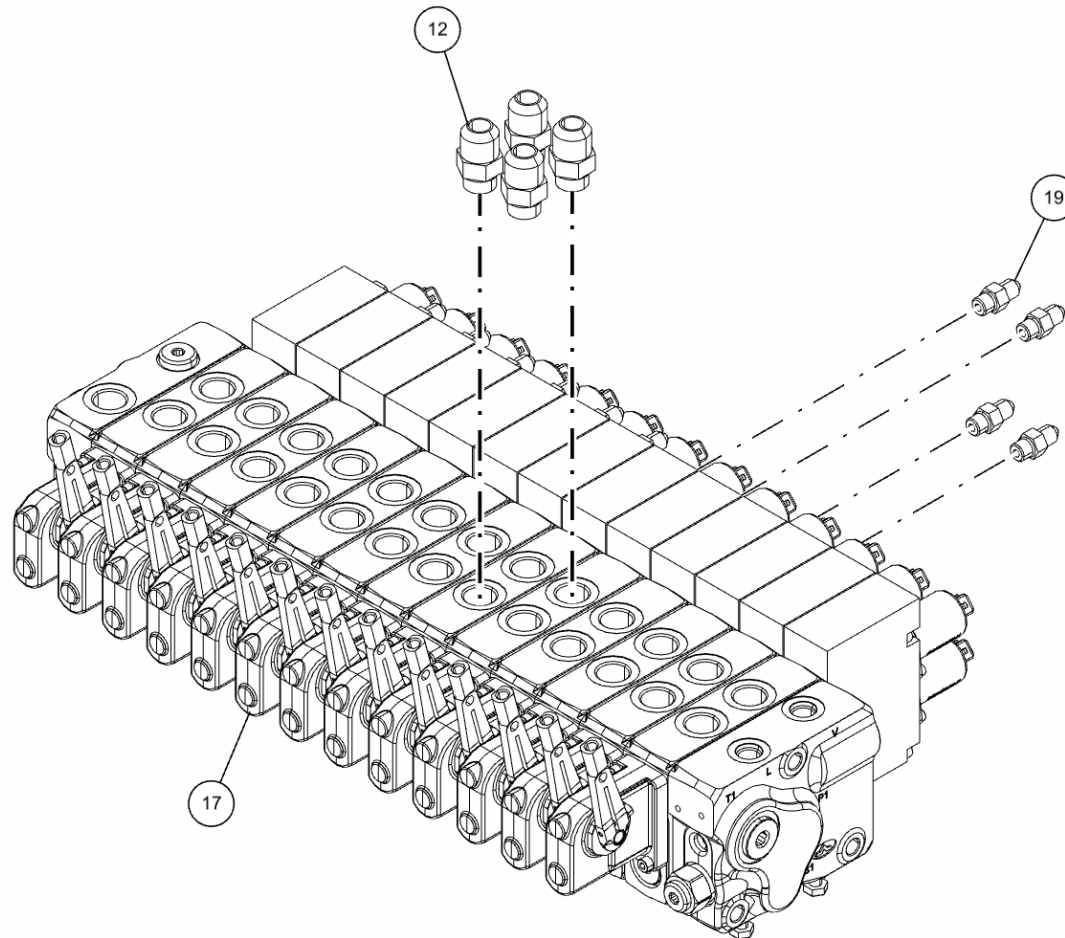

MAIN CONTROL VALVE ASSEMBLY (0911317) (cont'd)

Recovery Winches Hydraulic Fittings

MAIN CONTROL VALVE ASSEMBLY (0911317) (cont'd)
Recovery Winches Hydraulic Fittings (cont'd)

ITEM	PART NUMBER	DESCRIPTION	QTY
	0911317	WALVOIL VALVE ASSY 5 WINCH ROT	
1	0300041	CONNECTOR, 8MJ-8MB	6
2	0300044	ADAPTER, 6MJ-8MB	3
3	0300387	PLUG, 8MB	2
4	0301445	FITTING, EXTENDED	6
5	0301522	ADAPTER, 6MJ-6MB	3
6	0301620	ELBOW, 6MJ-6MB90	1
7	0301767	FITTING, HOSE BARB 1FJIX	2
8	0302085	FITTING, 90 DEG ADPTR	1
9	0302826	FITTING, TEE	1
10	0302829	FITTING, ADAPTOR	1
11	0303017	FITTING, CONNECTOR	2
12	0303079	ADAPTER, 10MJ-8MB	4
13	0303886	4 MB-PLUG	10
14	0307444	FITTING, 16MJ-10MB90	2
15	0307460	FITTING, HYD 6MJ-6MB90LL	1
16	0310289	FITTING-LONG ADAPTER 6MJ-8MBLL	3
17	0311130	VALVE-CONTROL 13 SPOOL ROTATOR	1
18	0410540	SCREW, M8-1.25X25 HHC 8.8	3
19	HC1291	FITTING, 4MJ-4MB STR THR	16