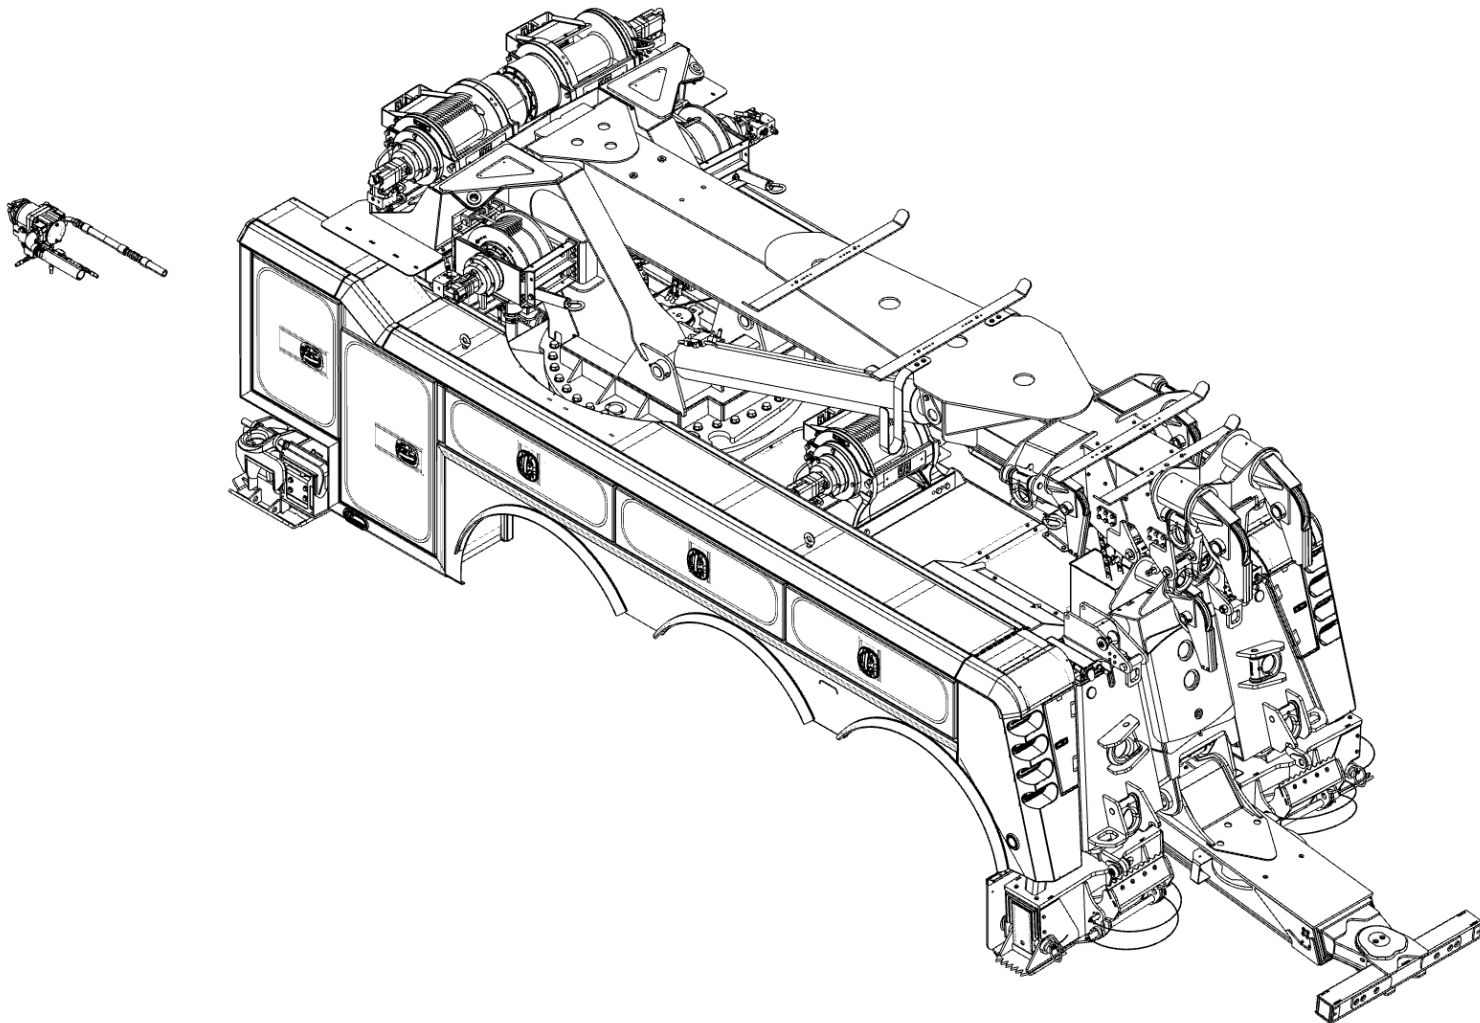

1150S SDU4 STREET LOW RIDER (09013150)
1150S SDU4 Street Low Rider

1150S SDU4 STREET LOW RIDER (09013150) (cont'd)

1150S SDU4 Street Low Rider (cont'd)

ITEM	PART NUMBER	DESCRIPTION	QTY
1	09013150	1150S SDU4 ST LR 22K 50K DW	
	0300041	CONNECTOR, 8MJ-8MB	10
2	0300044	ADAPTER, 6MJ-8MB	6
3	0300052	ELBOW, 8MJ-10MB90	4
4	0300113	GREASE FITTING, 1/4-28 STR	1
5	0300229	FITTING, ELB 8MJ-8MP90	1
6	0300364	CLAMP-HOSE,0.875"-2.75" 50"LBS	4
7	0300431	CONNECTOR, 16MJ-16MJ	1
8	0300558	HOSE, SUCTION 2"ID 100R4 (C4)	15 FT.
9	0300657	HOSE HYD, 46" LG	4
10	0300659	HOSE HYD, 45"	2
11	0300660	HOSE HYD, 120"	8
12	0300835	KNOB-BOOM (UP-DOWN)	1
13	0300837	KNOB-BOOM (IN-OUT)	1
14	0300865	FITTING, CONNECTOR 8MJ-8MJ	3
15	03008669	HOSE HYD 144"	1
16	0301113	HOSE HYD, 82"	2
17	0301368	ADAPTER, 16MB-12MJ	1
18	0301370	HOSE HYD LIFT CYL 1040-B	2
19	0301376	CONNECTOR 8 MJ - 10 MB	6
20	0301377	FITTING, TEE,3/8" JIC	1
21	0301388	ELBOW, 8MJ-8MB90	19
22	0301422	FITTING, 6MJ-6MJ SMALL	5
23	0301427	HOSE HYD, 11" 5000 PSI	1
24	0301445	FITTING, EXTENDED	10
25	0301470	FITTING, 90ELB 6MJ-8MB90	10
26	0301471	HOSE, 30" 8FJK-8M3K-8FJX90	5
27	0301473	HOSE HYD, 18" LG	4
28	0301522	ADAPTER, 6MJ-6MB	25
29	0301577	1/4 OD PLASTIC AIRLINE, BLACK	69 FT.
30	03015922	STAUFF CLAMP, 3/8 TWIN	4
31	03016142	TUBE, HYD ASSY SF TO O/R	4
32	0301619	TEE, 6MJ-6MJ-6MB BRANCH	3
33	0301620	ELBOW, 6MJ-6MB90	13
34	0301637	FITTING, FL - FLANGE	1
35	0301695	HOSE HYD, 91"	2
36	0301696	FITTING, ELB 90 DEG 6MJ-6FJX90	3
37	0301730	VALVE, DOUBLE HOLDING	1
38	0301767	FITTING, HOSE BARB 1FJIX	1
39	0301781	FITTING, SWV NUT RUN TEE	2
40	0301837	INLINE ORIFICE	1
41	0301861	QUICK PIN,LINCH -B7932 PL 7/16	2
42	0301895	GREASE FITTING, 1/8 STR PTF	6
43	0301909	RECEPTACLE BOOT	1
44	0301946	FITTING, BLKHD CONNECT	3
45	0301948	HD 7 WAY TRAILER CONNECT	1
46	0301997	HOSE HYD, 18" 6FJX-6FJX -6M2T	1
47	0301998	HOSE HYD, 24" LG	2
48	0302000	HOSE HYD, 24"	2
49	0302008	HOSE HYD, 66"	1
50	0302056	HOSE HYD, 183"	5
51	0302085	FITTING, 90 DEG ADPTR	2
52	0302170	FITTING, SWV 90 DEG BENT	3
53	0302205	GAUGE, FLUSH MNTG-6000 PSI	1
54	0302313	HOSE HYD, 25"	4
55	0302321	ELBOW, 8MJ-8MB45	4
56	0302367	PIPE NIPPLE - 2 X 4	1
57	0302372	HOSE HYD, 240" LG	4