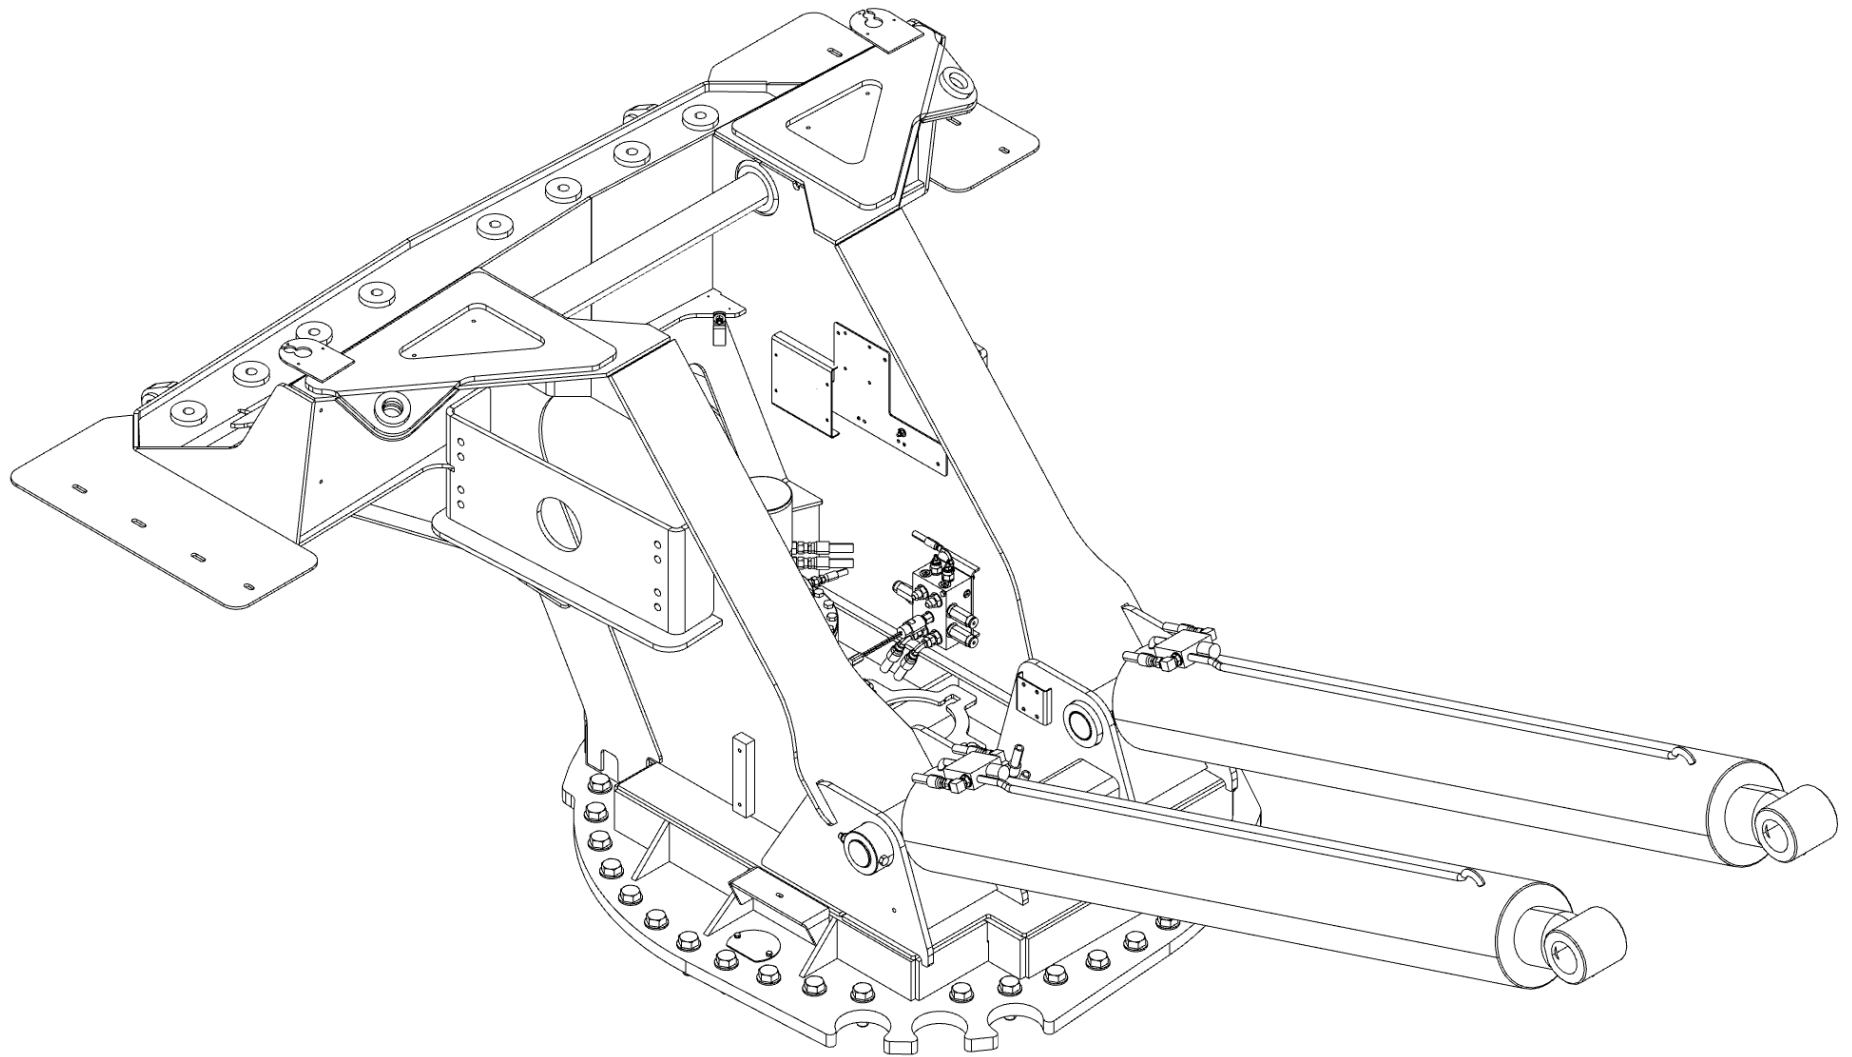

WRECKER FRAME COMPONENTS (0911548)
Wrecker Frame

WRECKER FRAME COMPONENTS (0911548) (cont'd)

Wrecker Frame (cont'd)

ITEM	PART NUMBER	DESCRIPTION	QTY
	0911548	WRECKER FRM ASSY 1150 12V	
1	0300188	CLAMP,1-1/2" HOSE	2
2	0301487	CLAMP HOSE 1/2 COVO909	1
3	0302574	FITTING-BULKHEAD RUN TEE	2
4	0310318	SWITCH - PRESSURE	1
5	0310634	FITTING 6MB-4FP	1
6	0400066	SCREW, 1/4-20X3/4 HHC GR5	4
7	0400126	SCREW, 3/8-16X1 HHC GR5	8
8	0400188	SCREW, 1/2-13X2 HHC GR5	4
9	0400274	SCREW, 5/8-11X2 HHC GR8	8
10	0400318	SCREW, 1-8X3 SHC	4
11	0400336	SCREW, 1-8X3 HHC GR8	31
12	0400367	NUT, 1/4-20 LOK	2
13	0400392	NUT, 3/8-16 LOK	2
14	0400408	NUT, 1/2-13 LOK	4
15	0400451	WASHER, 1/4	2
16	0400452	LKWASHER, 1/4	4
17	0400480	WASHER, 3/8	10
18	0400482	LKWASHER, 3/8	8
19	0400492	USS FLAT WASHER, 1/2	8
20	0400508	LKWASHER, 5/8	8
21	0400522	WASHER, 1-1/16X2X1/8 TH YZ	35
22	04011911	5/8-11 HEX WELD NUT	8
23	07032703	KEEPER PLATE - BOOM PIVOT	2
24	07032784	PIN - BOOM PIVOT 1075	1
25	0719162	PLATE, ACCESS COVER	2
26	0726417	PLATE-SWIVEL LOCK	1
27	0726421	OMNEX PANEL	1
28	0726422	ANGLE, SWIVEL LOCK	1
29	0726423	LONG ANGLE, SWIVEL LOCK	1
30	0810223	WRECKER FRM WLD 1150	1
31	0907994	SWING VALVE KIT (1060S)	1
32	0911359	SWING DRIVE W/ INTERNAL BRAKE	1
33	0911549	LIFT CYL ASSY 1150	1
34	0911552	AIR VALVE PLATE ASSY 1150 12V	1