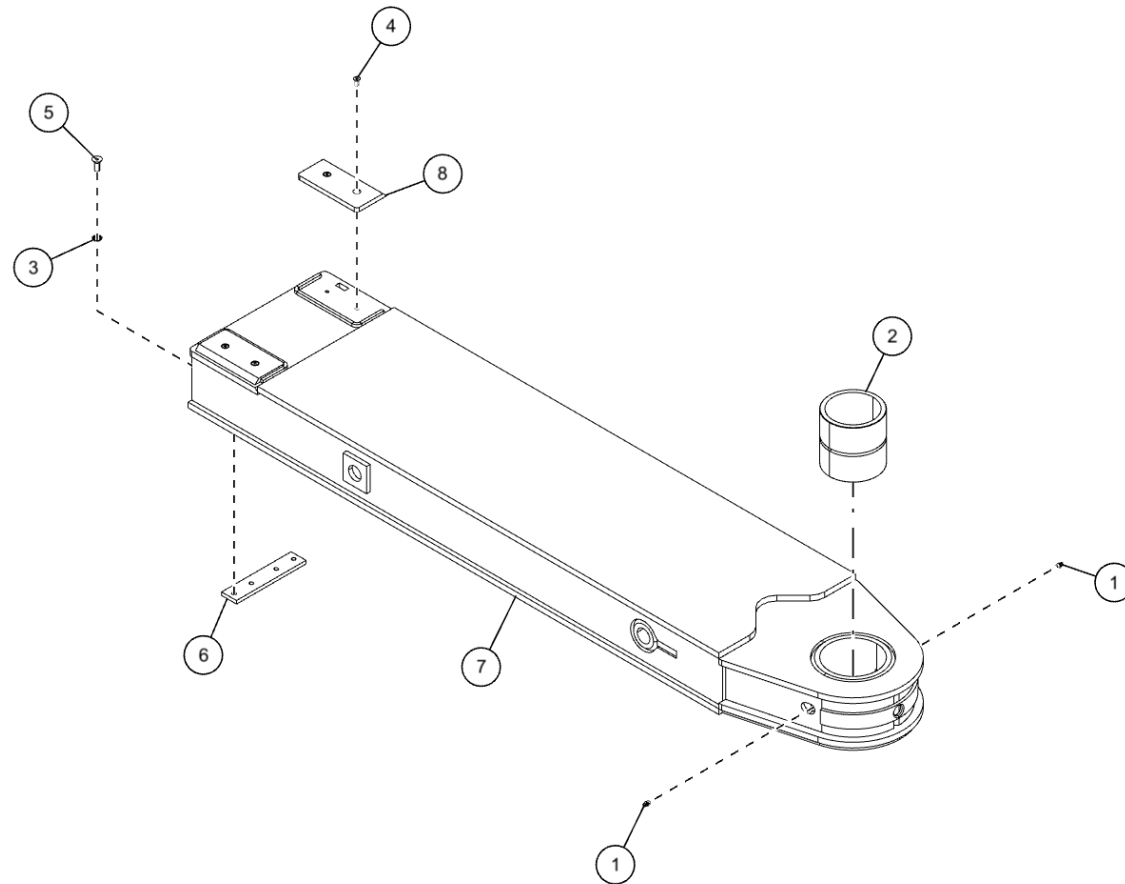

INNER STAGE - SDU4 LOW RIDER (0911040)

Inner Stage Components

INNER STAGE - SDU4 LOW RIDER (0911040) (cont'd)
Inner Stage Components (cont'd)

ITEM	PART NUMBER	DESCRIPTION	QTY
	0911040	LOWRIDER 3 INNER ASSY	
1	0300113	GREASE FITTING, 1/4-28 STR	2
2	0303088	BUSHING - PIVOT PIN	1
3	0400483	LKWASHER, 3/8 CET	4
4	0400594	SCREW, 1/4-20X5/8 FHS	4
5	0400653	SCREW, 3/8-24X1 FHS	4
6	0706996	PAD, SPACER	1
7	0807975	INNER UL BOOM 7035 LOWRIDER 3	1
8	930150003	TOP PADS	2