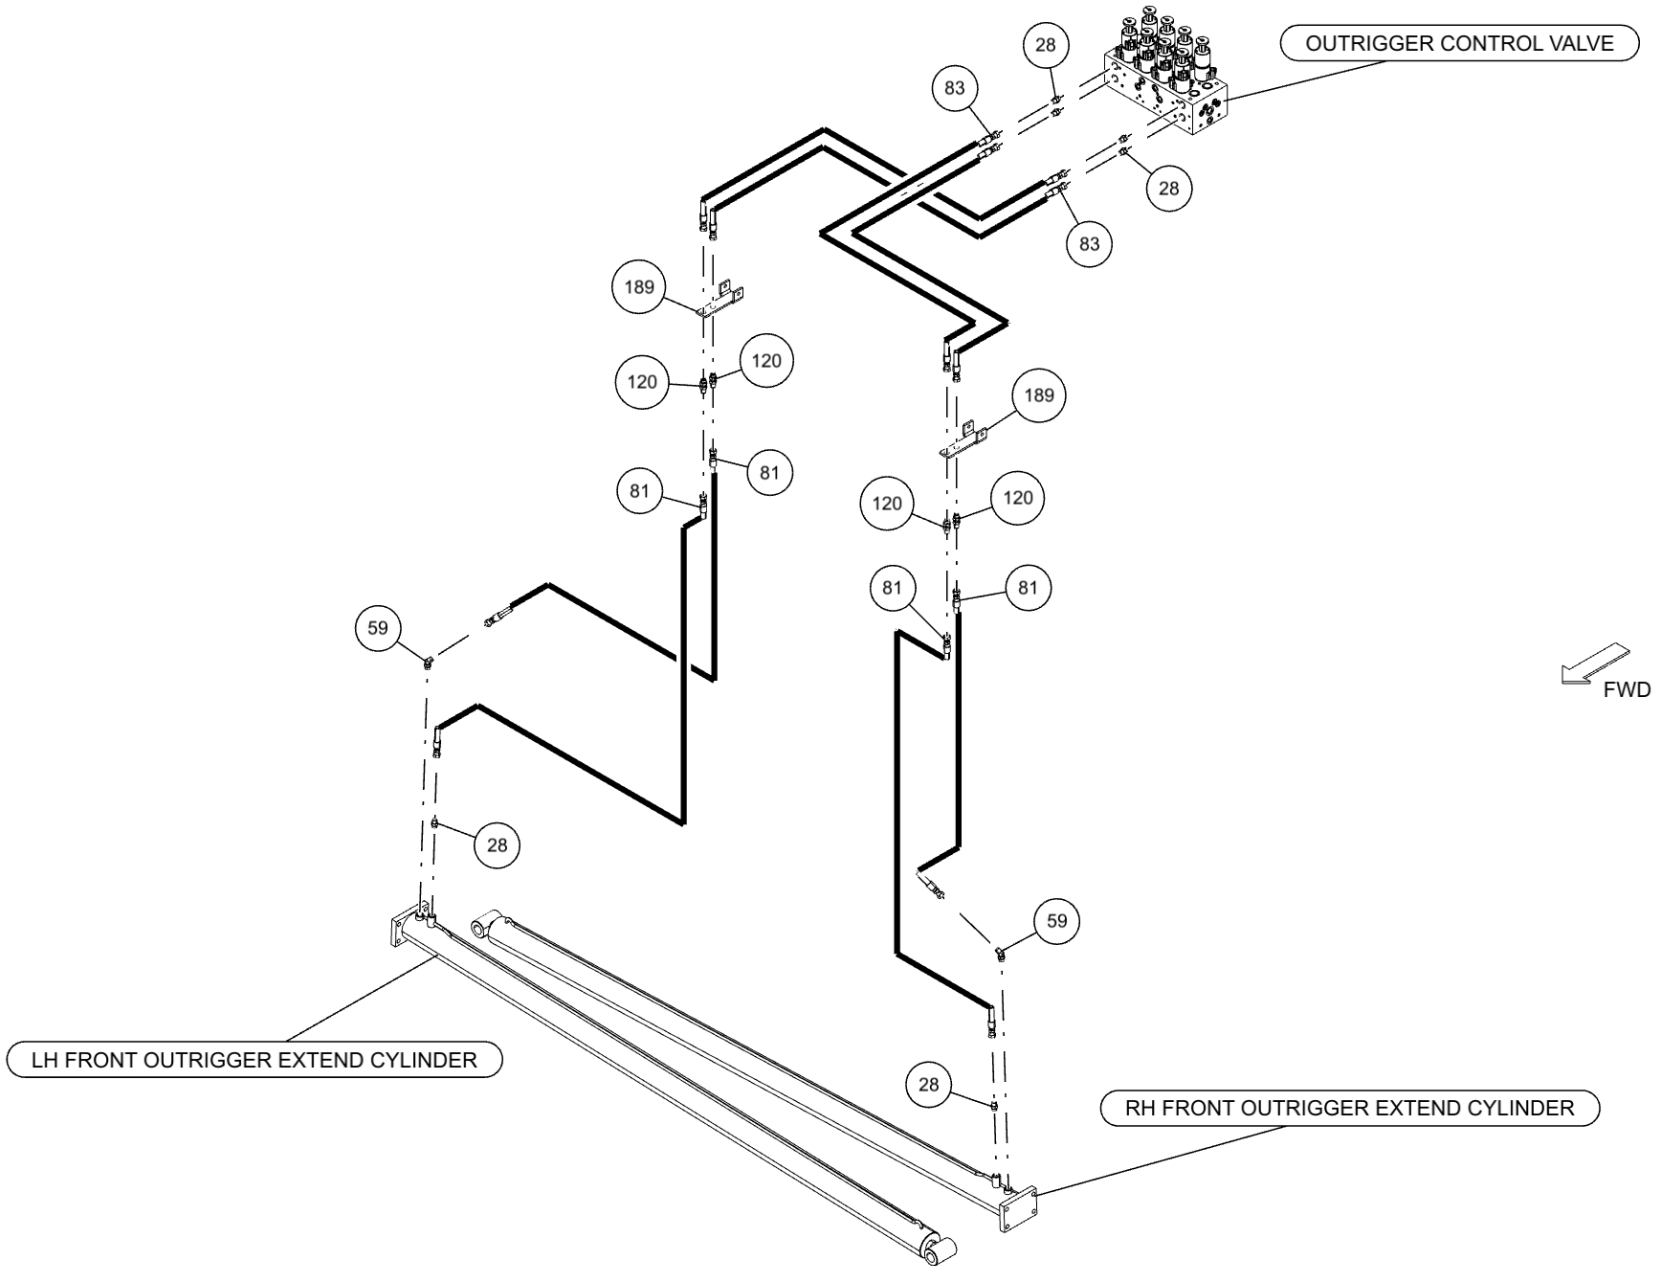

1150S SDU4 STREET LOW RIDER (09013150) (cont'd) Front Outrigger Extend Cylinder Hydraulic Hoses

1150S SDU4 STREET LOW RIDER (09013150) (cont'd)

Front Outrigger Extend Cylinder Hydraulic Hoses (cont'd)

ITEM	PART NUMBER	DESCRIPTION	QTY
1	09013150	1150S SDU4 ST LR 22K 50K DW	
	0300041	CONNECTOR, 8MJ-8MB	10
2	0300044	ADAPTER, 6MJ-8MB	6
3	0300052	ELBOW, 8MJ-10MB90	4
4	0300113	GREASE FITTING, 1/4-28 STR	1
5	0300229	FITTING, ELB 8MJ-8MP90	1
6	0300364	CLAMP-HOSE,0.875"-2.75" 50"LBS	4
7	0300431	CONNECTOR, 16MJ-16MJ	1
8	0300558	HOSE, SUCTION 2"ID 100R4 (C4)	15 FT.
9	0300657	HOSE HYD, 46" LG	4
10	0300659	HOSE HYD, 45"	2
11	0300660	HOSE HYD, 120"	8
12	0300835	KNOB-BOOM (UP-DOWN)	1
13	0300837	KNOB-BOOM (IN-OUT)	1
14	0300865	FITTING, CONNECTOR 8MJ-8MJ	3
15	03008669	HOSE HYD 144"	1
16	0301113	HOSE HYD, 82"	2
17	0301368	ADAPTER, 16MB-12MJ	1
18	0301370	HOSE HYD LIFT CYL 1040-B	2
19	0301376	CONNECTOR 8 MJ - 10 MB	6
20	0301377	FITTING, TEE,3/8" JIC	1
21	0301388	ELBOW, 8MJ-8MB90	19
22	0301422	FITTING, 6MJ-6MJ SMALL	5
23	0301427	HOSE HYD, 11" 5000 PSI	1
24	0301445	FITTING, EXTENDED	10
25	0301470	FITTING, 90ELB 6MJ-8MB90	10
26	0301471	HOSE, 30" 8FJK-8M3K-8FJX90	5
27	0301473	HOSE HYD, 18" LG	4
28	0301522	ADAPTER, 6MJ-6MB	25
29	0301577	1/4 OD PLASTIC AIRLINE, BLACK	69 FT.
30	03015922	STAUFF CLAMP, 3/8 TWIN	4
31	03016142	TUBE, HYD ASSY SF TO O/R	4
32	0301619	TEE, 6MJ-6MJ-6MB BRANCH	3
33	0301620	ELBOW, 6MJ-6MB90	13
34	0301637	FITTING, FL - FLANGE	1
35	0301695	HOSE HYD, 91"	2
36	0301696	FITTING, ELB 90 DEG 6MJ-6FJX90	3
37	0301730	VALVE, DOUBLE HOLDING	1
38	0301767	FITTING, HOSE BARB 1FJIX	1
39	0301781	FITTING, SWV NUT RUN TEE	2
40	0301837	INLINE ORIFICE	1
41	0301861	QUICK PIN,LINCH -B7932 PL 7/16	2
42	0301895	GREASE FITTING, 1/8 STR PTF	6
43	0301909	RECEPTACLE BOOT	1
44	0301946	FITTING, BLKHD CONNECT	3
45	0301948	HD 7 WAY TRAILER CONNECT	1
46	0301997	HOSE HYD, 18" 6FJX-6FJX -6M2T	1
47	0301998	HOSE HYD, 24" LG	2
48	0302000	HOSE HYD, 24"	2
49	0302008	HOSE HYD, 66"	1
50	0302056	HOSE HYD, 183"	5
51	0302085	FITTING, 90 DEG ADPTR	2
52	0302170	FITTING, SWV 90 DEG BENT	3
53	0302205	GAUGE, FLUSH MNTG-6000 PSI	1
54	0302313	HOSE HYD, 25"	4
55	0302321	ELBOW, 8MJ-8MB45	4
56	0302367	PIPE NIPPLE - 2 X 4	1
57	0302372	HOSE HYD, 240" LG	4