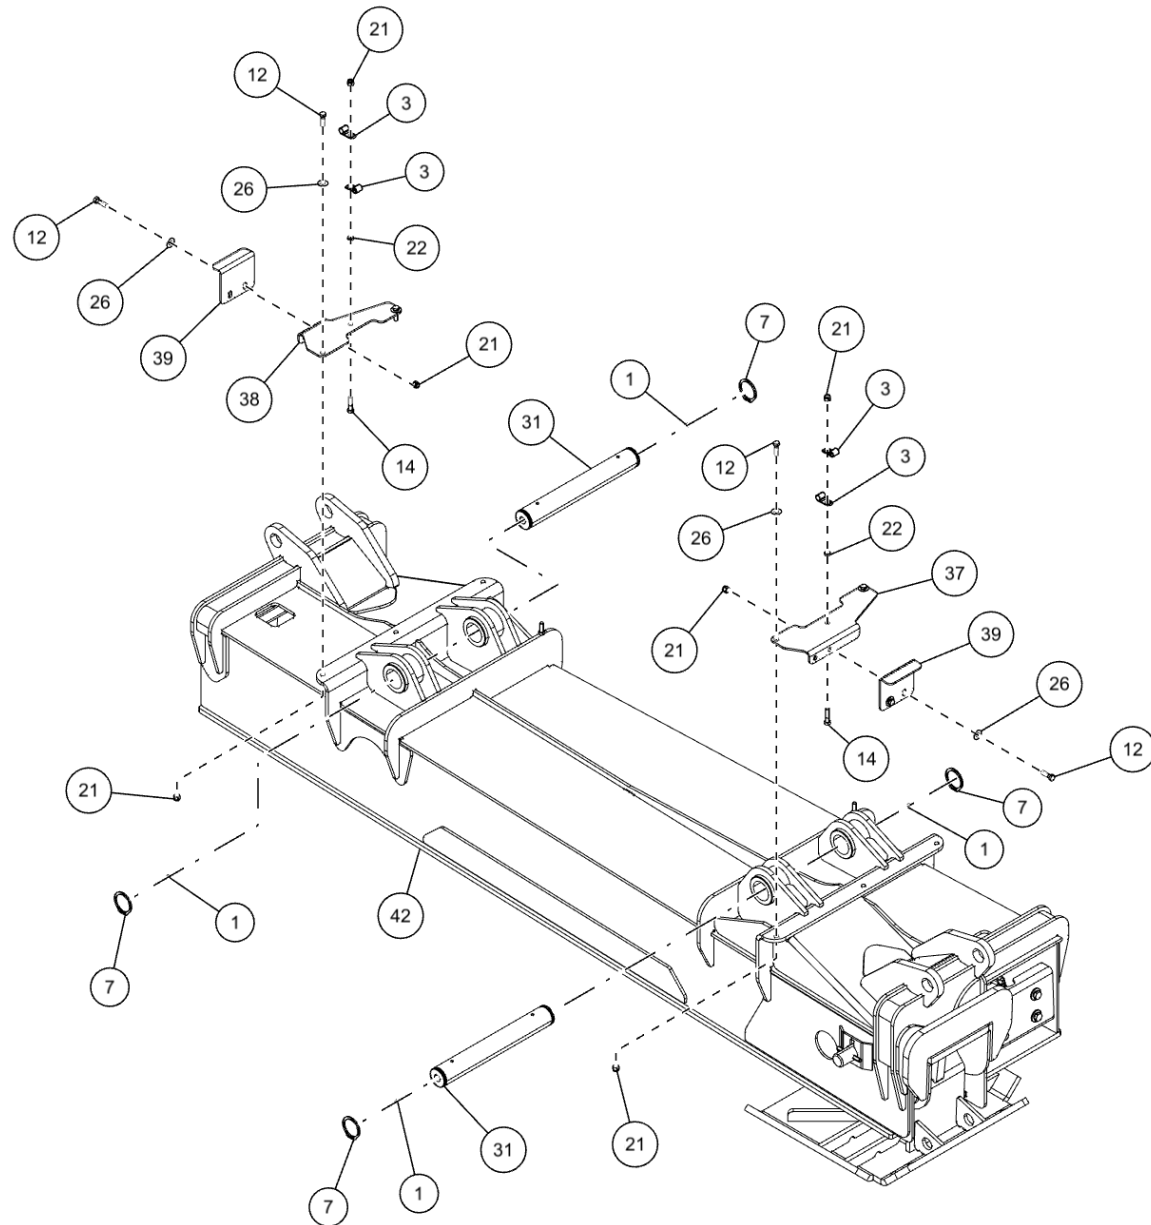

FRONT OUTRIGGER ASSEMBLY - BIG FEET (0911652) (cont'd)

Outrigger Mounting Pins & Cam Brackets

FRONT OUTRIGGER ASSEMBLY - BIG FEET (0911652) (cont'd)
Outrigger Mounting Pins & Cam Brackets (cont'd)

ITEM	PART NUMBER	DESCRIPTION	QTY
	0911652	3-STG FRT OUTRGE ASSY BIG FEET	
1	0300113	GREASE FITTING, 1/4-28 STR	4
2	0301522	ADAPTER, 6MJ-6MB	2
3	0301601	CLAMP, HOSE, INSUL, 5/8	4
4	0301642	SNAP RING, 1-1/4 DIA	4
5	0302509	ELBOW, 6MJ-6MB45	2
6	03026693	PAD, SLIDE	2
7	0302776	SNAP RING,EXTERNAL 2	4
8	0303490	PAD-WEAR 1/2" X 1" X 4"	2
9	0310396	CYLINDER,OUTRIG 3BOREx84STROKE	2
10	0312690	OUTRIGGER WEAR PAD 0.31x1.50x6	4
11	0400066	SCREW, 1/4-20X3/4 HHC GR5	2
12	0400122	SCREW, 3/8-16X1-1/4 HHC GR5	12
13	0400126	SCREW, 3/8-16X1 HHC GR5	4
14	0400132	SCREW, 3/8-16X1-1/2 HHC GR5	2
15	0400176	SCREW, 1/2-13X1 HHC GR5	6
16	0400239	SCREW, 1/2-13X3/4 HHC GR5	16
17	0400260	SCREW, 5/8-11X2 HHC GR5	2
18	0400343	SCREW, 1/2-13X2 HHC GR8	8
19	0400351	NUT, 8-32 HEX	8
20	0400367	NUT, 1/4-20 LOK	2
21	0400392	NUT, 3/8-16 LOK	10
22	0400398	NUT, 3/8-16 LOK JAM	2
23	0400416	NUT, 1/2-13 LOK GR8	8
24	0400421	NUT, 5/8-11 LOK	2
25	0400451	WASHER, 1/4	2
26	0400480	WASHER, 3/8	16
27	0400482	LKWASHER, 3/8	8
28	0400491	LKWASHER, 1/2	22
29	0400497	WASHER, 1/2 GR8	8
30	0401054	SCREW, 8-32X3/4 PRH SS	8
31	07015387	PIN, H-BEAM PIVOT	2
32	07032582	PLATE, PAD CAGE	2
33	07032588	PLATE, MID STAGE EXTEND STOP	2
34	0703277	PAD, SLIDER	4
35	07049606	ANTI SNAKING SPACER (BOLT-ON)	4
36	0719462	PLATE - PAD CAGE	2
37	0721989	PLATE, CAM MOUNTING	1
38	0722124	PLATE, RIGHT CAM MOUNTING	1
39	0722174	ANGLE - CAM	2
40	0726709	PLATE STOP	2
41	0810335	3RD STG/INNER, BIG FOOT, FRONT	2
42	0810529	FRONT OUTRIGGER BOX WELDMENT	1
43	0810530	OUTRIGGER MID STAGE WELDMENT	2
44	0910190	LOCK PIN ASSEMBLY	2
45	897400002	REAR PIN	2