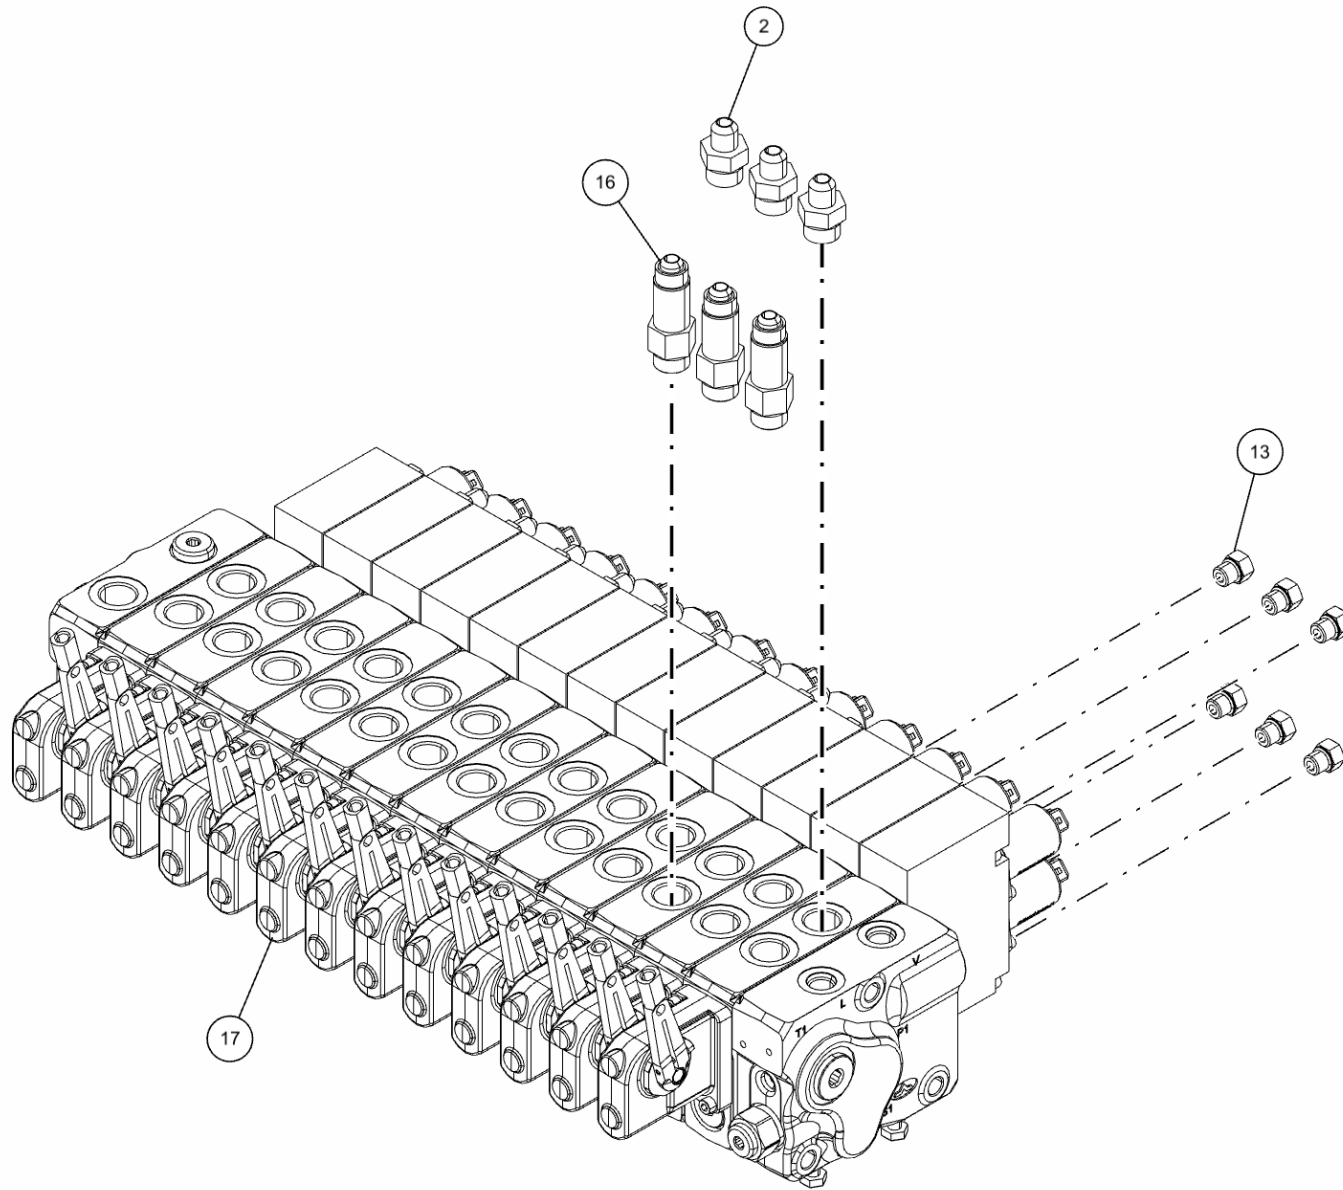

MAIN CONTROL VALVE ASSEMBLY (0911317) (cont'd)

HHU Lift, Tilt & Fold Hydraulic Fittings

MAIN CONTROL VALVE ASSEMBLY (0911317) (cont'd)
HHU Lift, Tilt & Fold Hydraulic Fittings (cont'd)

ITEM	PART NUMBER	DESCRIPTION	QTY
	0911317	WALVOIL VALVE ASSY 5 WINCH ROT	
1	0300041	CONNECTOR, 8MJ-8MB	6
2	0300044	ADAPTER, 6MJ-8MB	3
3	0300387	PLUG, 8MB	2
4	0301445	FITTING, EXTENDED	6
5	0301522	ADAPTER, 6MJ-6MB	3
6	0301620	ELBOW, 6MJ-6MB90	1
7	0301767	FITTING, HOSE BARB 1FJIX	2
8	0302085	FITTING, 90 DEG ADPTR	1
9	0302826	FITTING, TEE	1
10	0302829	FITTING, ADAPTOR	1
11	0303017	FITTING, CONNECTOR	2
12	0303079	ADAPTER, 10MJ-8MB	4
13	0303886	4 MB-PLUG	10
14	0307444	FITTING, 16MJ-10MB90	2
15	0307460	FITTING, HYD 6MJ-6MB90LL	1
16	0310289	FITTING-LONG ADAPTER 6MJ-8MBLL	3
17	0311130	VALVE-CONTROL 13 SPOOL ROTATOR	1
18	0410540	SCREW, M8-1.25X25 HHC 8.8	3
19	HC1291	FITTING, 4MJ-4MB STR THR	16