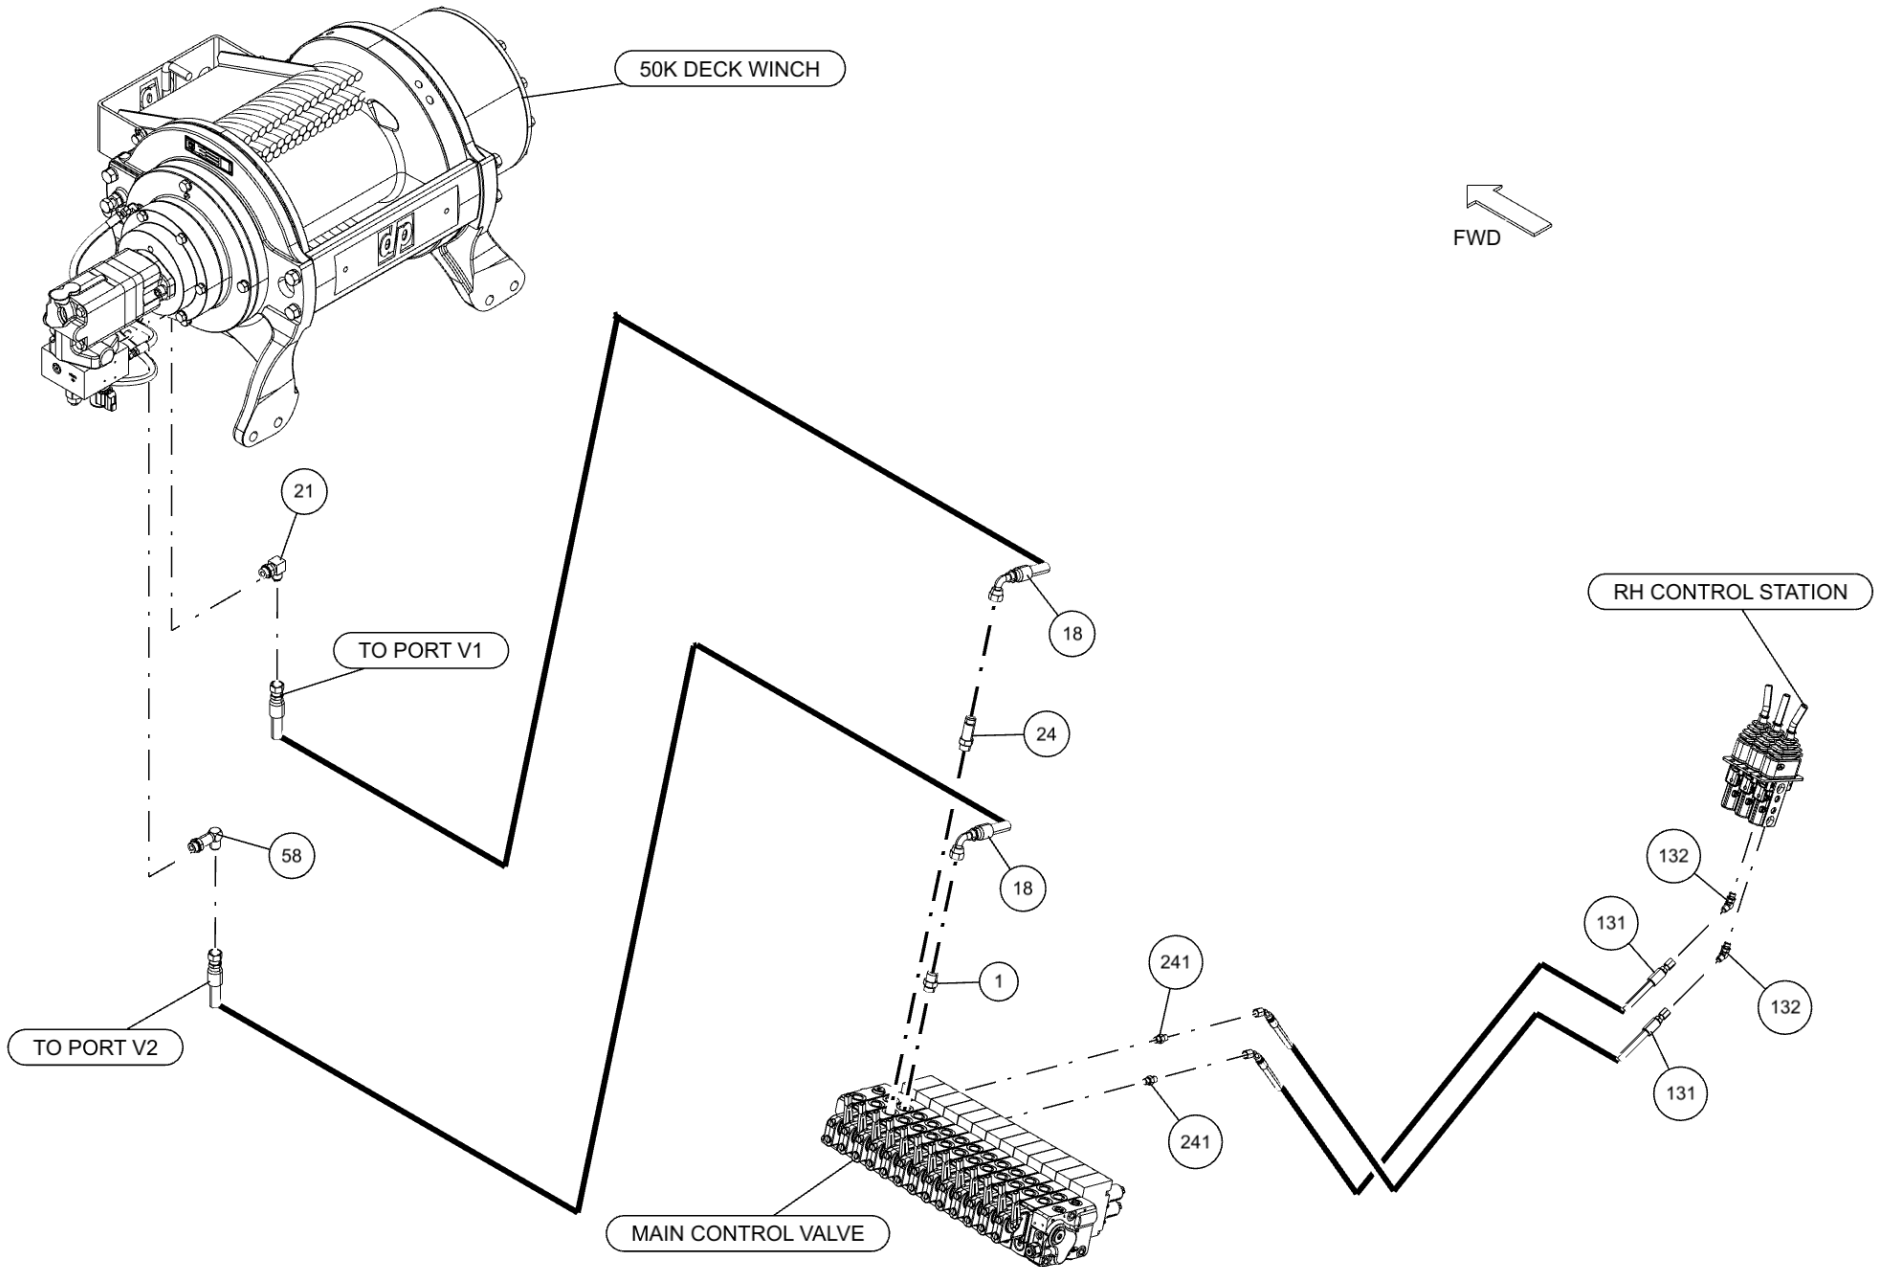

1150S SDU4 STREET LOW RIDER (09013150) (cont'd) 50K Deck Winch Hydraulic Hoses

1150S SDU4 STREET LOW RIDER (09013150) (cont'd)

50K Deck Winch Hydraulic Hoses (cont'd)