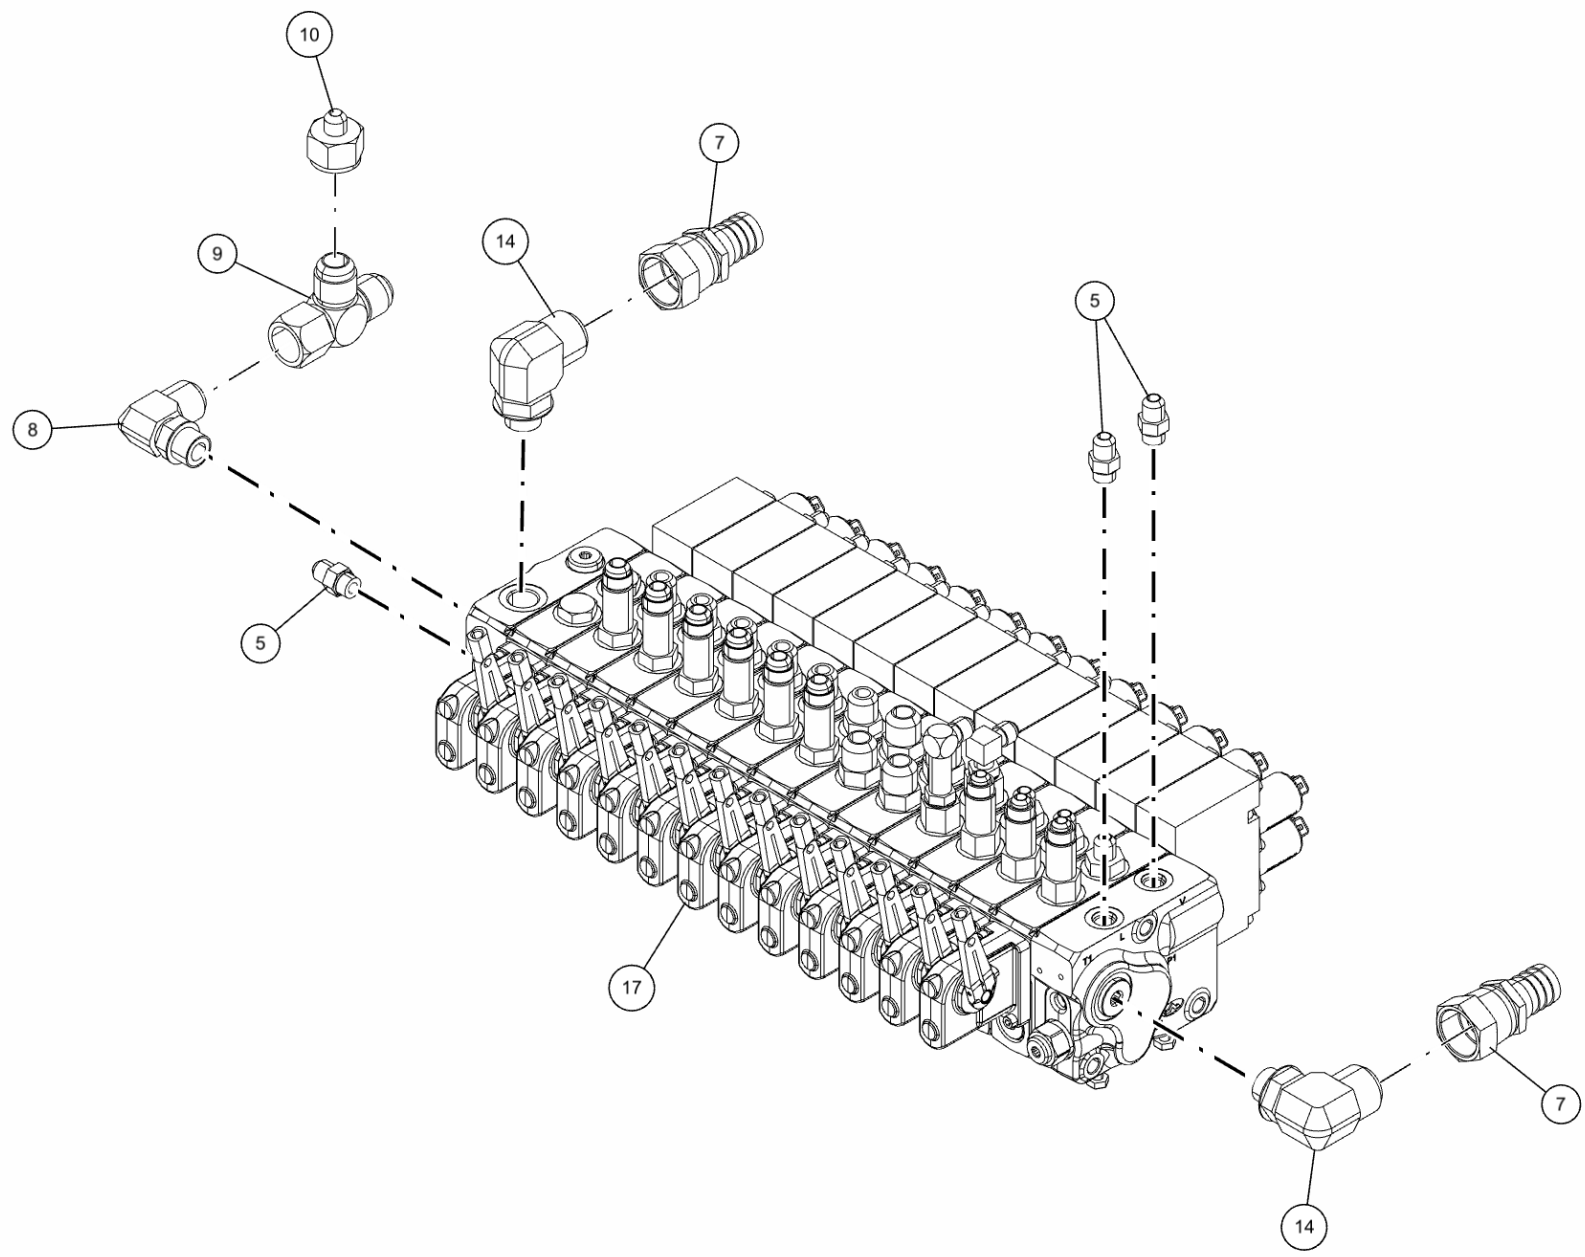

MAIN CONTROL VALVE ASSEMBLY (0911317) (cont'd)
Load Sense, Pressure, Return & Drain Hydraulic Fittings

MAIN CONTROL VALVE ASSEMBLY (0911317) (cont'd)
Load Sense, Pressure, Return & Drain Hydraulic Fittings (cont'd)

ITEM	PART NUMBER	DESCRIPTION	QTY
	0911317	WALVOIL VALVE ASSY 5 WINCH ROT	
1	0300041	CONNECTOR, 8MJ-8MB	6
2	0300044	ADAPTER, 6MJ-8MB	3
3	0300387	PLUG, 8MB	2
4	0301445	FITTING, EXTENDED	6
5	0301522	ADAPTER, 6MJ-6MB	3
6	0301620	ELBOW, 6MJ-6MB90	1
7	0301767	FITTING, HOSE BARB 1FJIX	2
8	0302085	FITTING, 90 DEG ADPTR	1
9	0302826	FITTING, TEE	1
10	0302829	FITTING, ADAPTOR	1
11	0303017	FITTING, CONNECTOR	2
12	0303079	ADAPTER, 10MJ-8MB	4
13	0303886	4 MB-PLUG	10
14	0307444	FITTING, 16MJ-10MB90	2
15	0307460	FITTING, HYD 6MJ-6MB90LL	1
16	0310289	FITTING-LONG ADAPTER 6MJ-8MBLL	3
17	0311130	VALVE-CONTROL 13 SPOOL ROTATOR	1
18	0410540	SCREW, M8-1.25X25 HHC 8.8	3
19	HC1291	FITTING, 4MJ-4MB STR THR	16