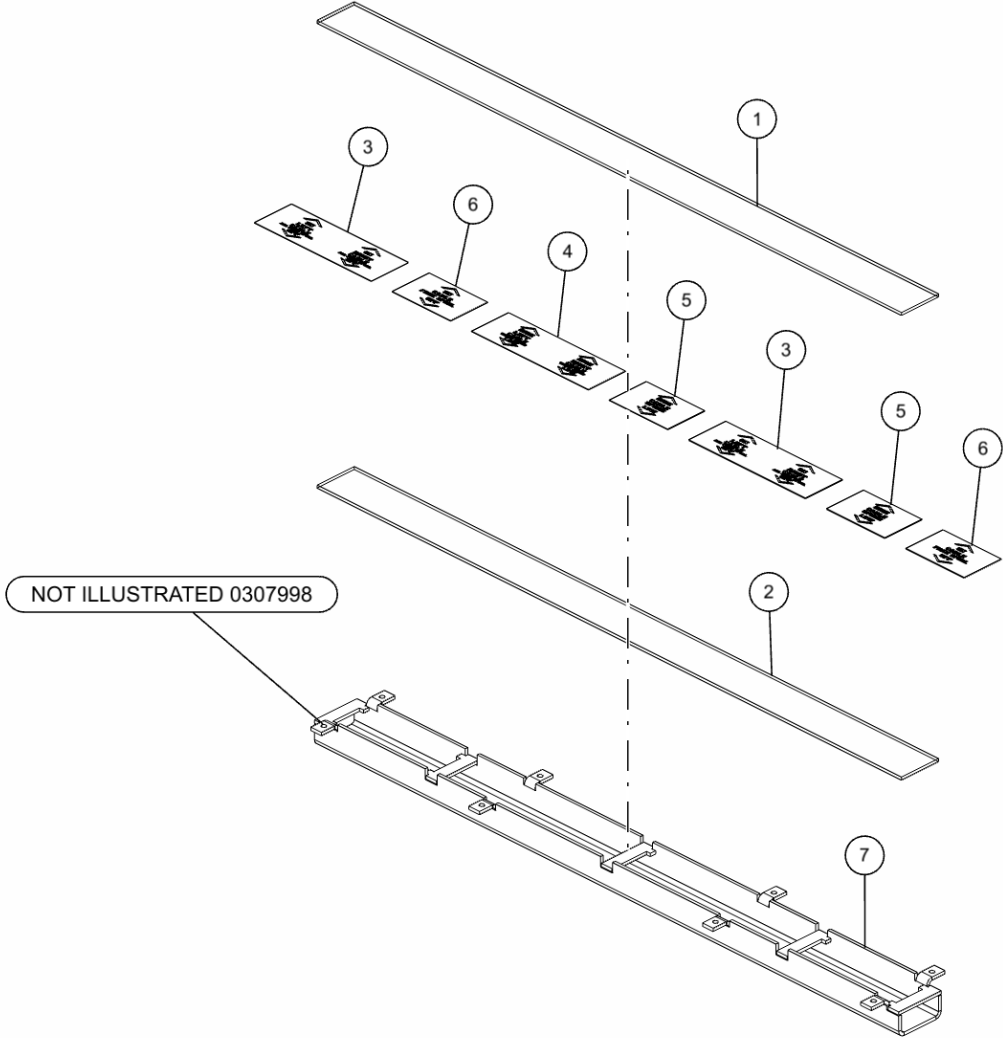

ILLUMINATED LEGEND - UPPER RIGHT HAND CONTROL STATION PANEL (09000139)

Illuminated Legend Components

ILLUMINATED LEGEND - UPPER RIGHT HAND CONTROL STATION PANEL (09000139) (cont'd)
Illuminated Legend Components (cont'd)

ITEM	PART NUMBER	DESCRIPTION	QTY
	09000139	ILLUMINATED LEGEND ASSY 27.5	
1	0307971	PLASTIC, DUST COVER-CLEAR 27.5	1
2	0307975	PLASTIC, COLOR LENS - RED 27.5	1
-	0307998	LIGHT,LEGEND RED CONTROL STA	8
3	0501589	LEGEND, PANEL-CABLE ON/OFF	2
4	0501590	LEGEND, PANEL-CABLE HIGH/LOW	1
5	0501591	LEGEND, PANEL-CABLE SPEED	2
6	0501593	LEGEND, PANEL-CABLE FREE SPOOL	2
7	0807046	CHANNEL,LIGHT&LEGEND WLMT 27.5	1