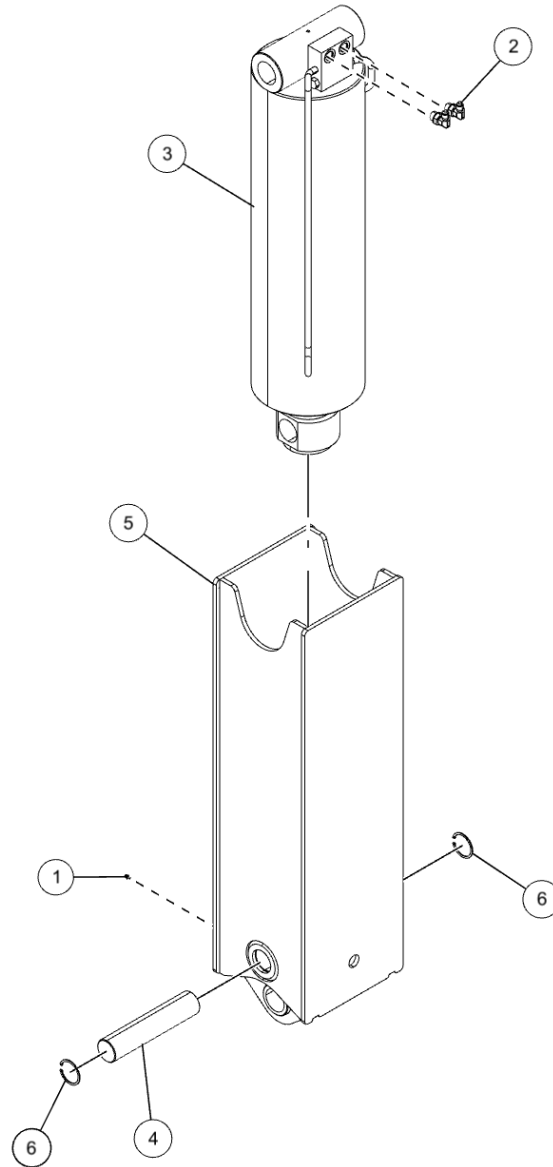

VERTICAL FRONT OUTRIGGER (0910575)

Vertical Front Outrigger Components

VERTICAL FRONT OUTRIGGER (0910575) (cont'd)
Vertical Front Outrigger Components (cont'd)

ITEM	PART NUMBER	DESCRIPTION	QTY
	0910575	FRONT O/R VERTICAL INNER ASSY	
1	0300113	GREASE FITTING, 1/4-28 STR	1
2	0301470	FITTING, 90ELB 6MJ-8MB90	2
3	0310950	CYL HYD 8 BORE 21 STROK 5K VLV	1
4	0722170	PIN - O/R CYLINDER ROD	1
5	0807449	FRONT O/R VERTICAL INNER WLMT	1
6	HD0151	SNAP RING, 2"INTERNAL	2