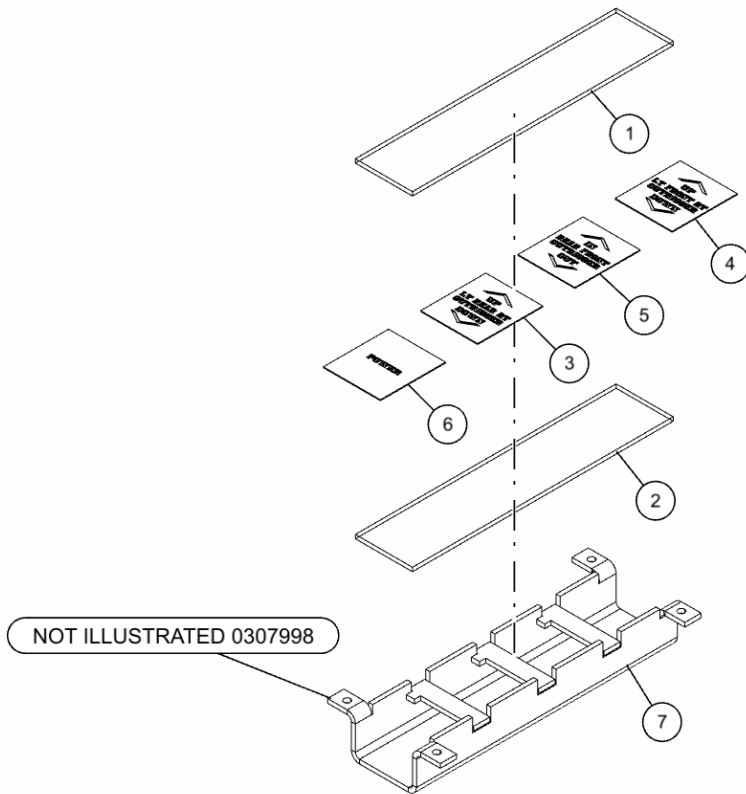

ILLUMINATED LEGEND - LOWER RIGHT HAND CONTROL STATION PANEL (09000120)

Illuminated Legend Components

ILLUMINATED LEGEND - LOWER RIGHT HAND CONTROL STATION PANEL (09000120) (cont'd)

Illuminated Legend Components (cont'd)

ITEM	PART NUMBER	DESCRIPTION	QTY
	09000120	ILLUMINATED LEGEND ASSY	
-	0307998	LIGHT LEGEND RED CONTROL STATION	2
1	0310093	PLASTIC, DUST COVER-CLEAR 8	1
2	0310095	PLASTIC, COLOR LENS -RED 8	1
3	0501579	LEGEND, PANEL-REAR OUTRIGGER	1
4	0501580	LEGEND, PANEL-FRONT OUTRIGGER	1
5	0501618	LEGEND,PANEL- REAR/ FRT OUTRIG	1
6	0501620	LEGEND,PANEL- POWER	1
7	0807114	CHANNEL,LIGHT&LEGEND WLMT 8	1