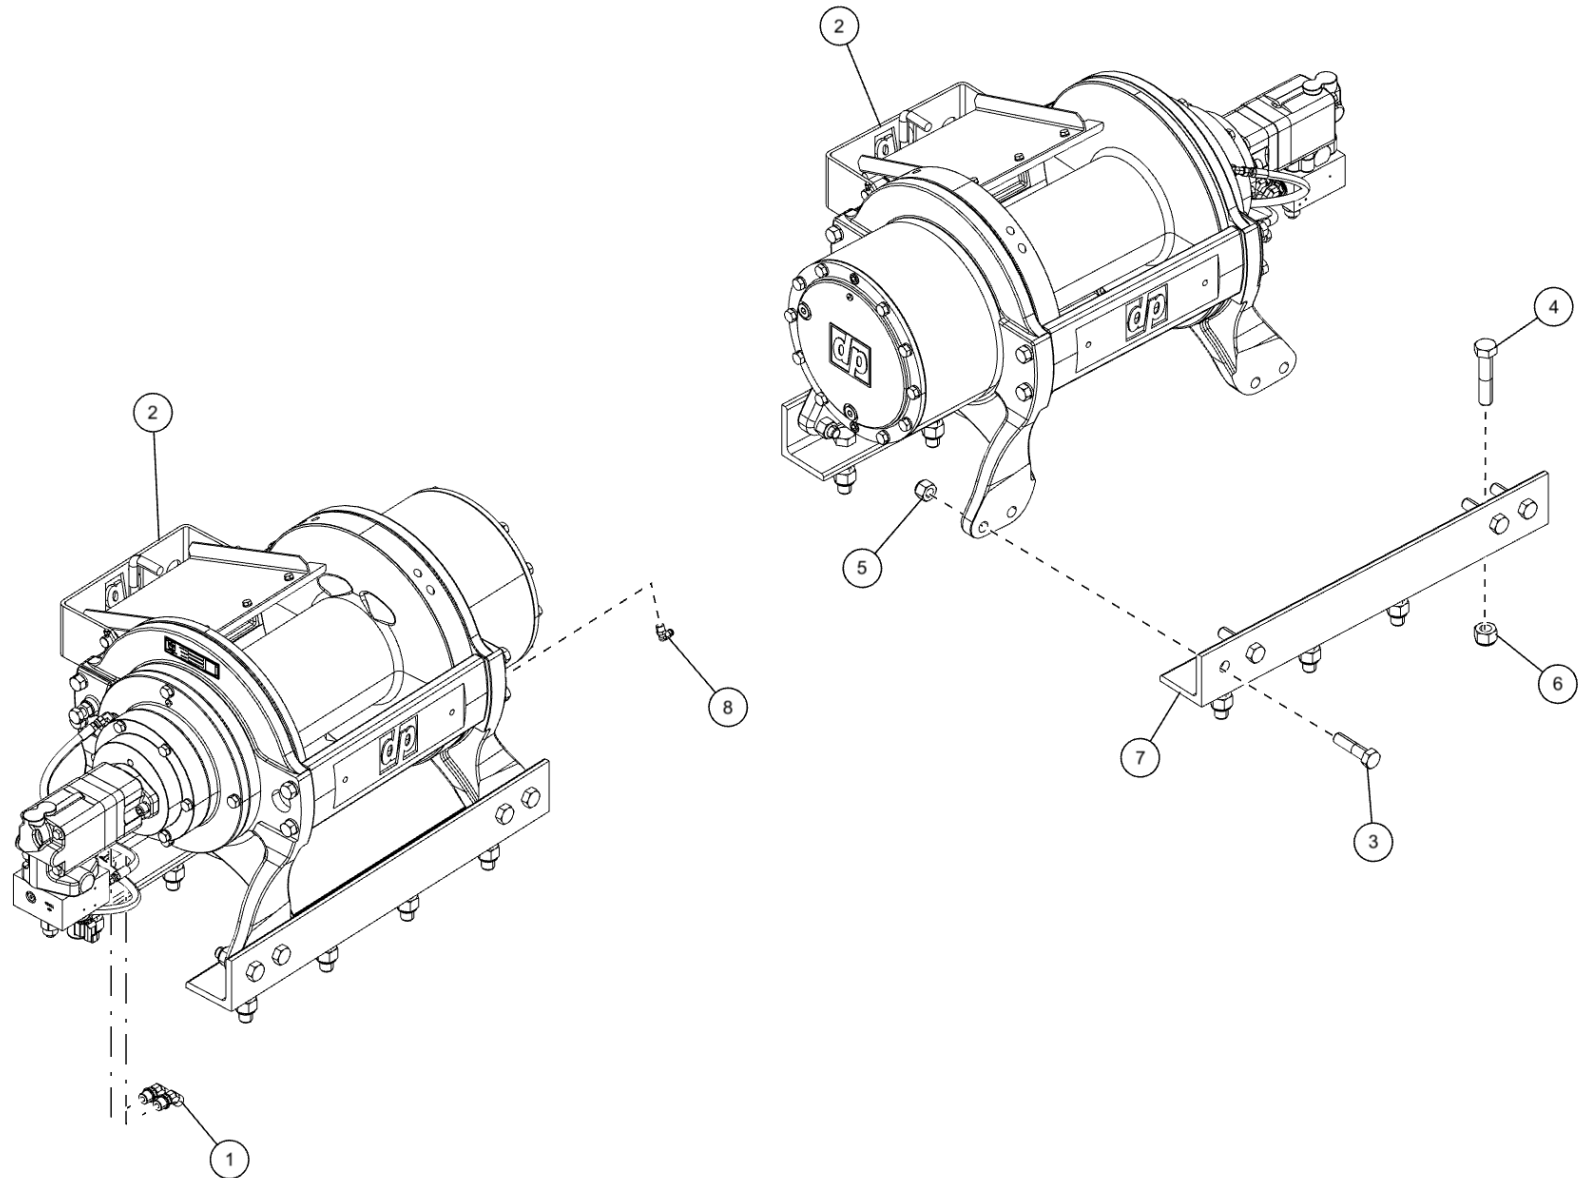

RECOVERY WINCHES - WRECKER FRAME (0911454)

Recovery Winch Components

RECOVERY WINCHES - WRECKER FRAME (0911454) (cont'd)
Recovery Winch Components (cont'd)

ITEM	PART NUMBER	DESCRIPTION	QTY
	0911454	WINCH ASSY 1150	
1	0302321	ELBOW, 8MJ-8MB45	4
2	03025138	WINCH-dp MODEL S50-50K (2)SPD	2
3	0400289	SCREW, 3/4-10X3 HHC GR8	16
4	0400307	SCREW, 7/8-9X4 HHC GR8	16
5	0400431	NUT, 3/4-10 LOK GR8	16
6	0400437	NUT, 7/8-9 LOK GR8	16
7	0724984	ANGLE, WINCH MTG MR40-SA	4
8	9010520	FITTING-ELBOW 1/4T-1/4NPT	2