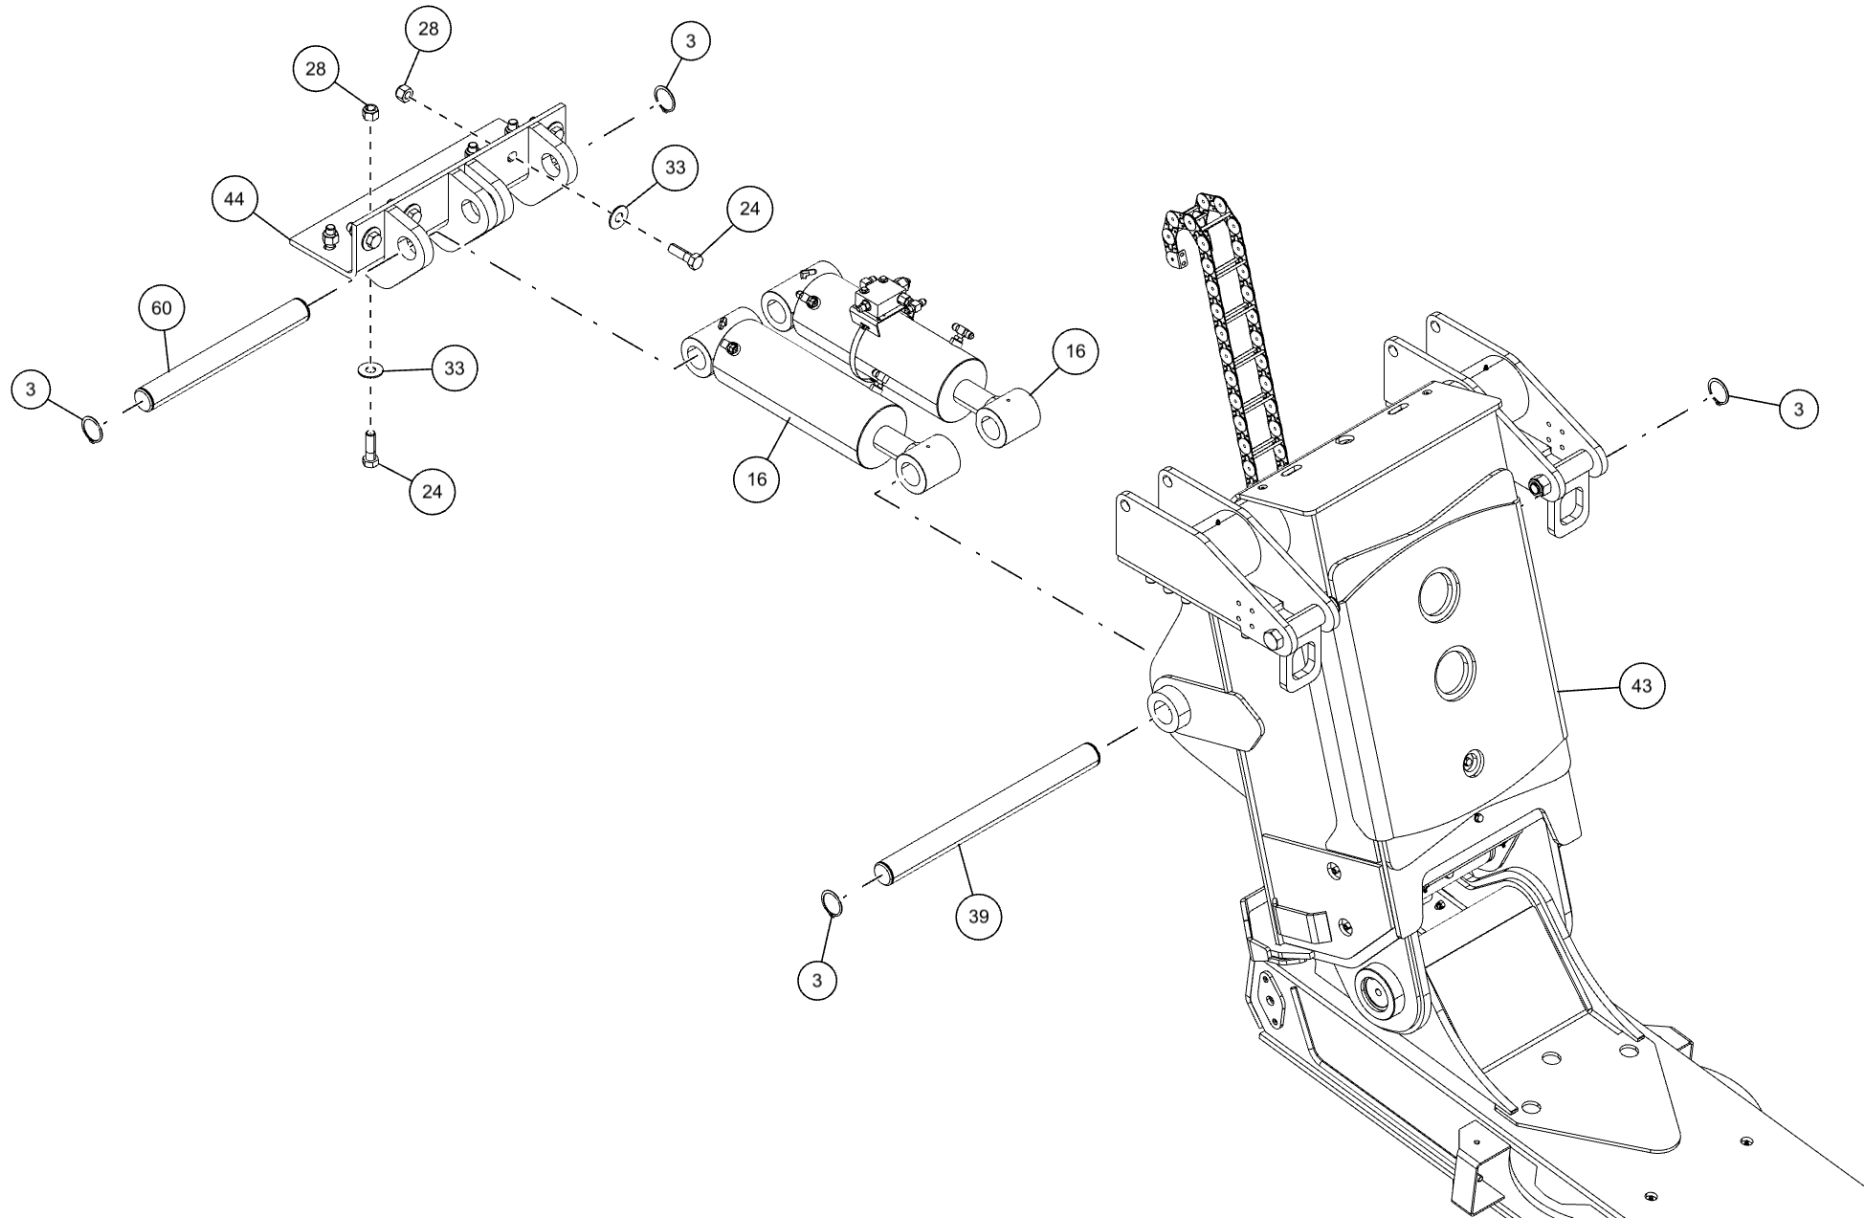

UNDERLIFT & MAST SDU4 STREET LOW RIDER (0911760) (cont'd)

Tilt Cylinder Bracket

UNDERLIFT & MAST SDU4 STREET LOW RIDER (0911760) (cont'd)
Tilt Cylinder Bracket (cont'd)

ITEM	PART NUMBER	DESCRIPTION	QTY
	0911760	SDU4 STREET LOWRIDER&MAST ASY	
1	0300110	SNAP RING, 1" 5100-100	2
2	0300113	GREASE FITTING, 1/4-28 STR	6
3	0300329	SNAP RING, EXTERNAL 2	4
4	0300365	CLAMP,CHECK VALVE RET.7	1
5	0301522	ADAPTER, 6MJ-6MB	1
6	0301619	TEE, 6MJ-6MJ-6MB BRANCH	3
7	0301620	ELBOW, 6MJ-6MB90	5
8	0301895	GREASE FITTING, 1/8 STR PTF	5
9	0301949	3/8" OD AIRLINE,SYNFLEX HOSE	14.5 FT.
10	03022304	CARRIER, SDU-4 24 LINK HOSE	1
11	0303892	SLIDE PAD-BOOM-SIDE	3
12	0306746	CYL HYD - FOLD	1
13	0307106	FITT, CONNECTOR 4MB-6FB	1
14	0307107	VALVE, HOLDING 4000 PSI SAE	2
15	0307351	SLIDE-PAD SDU/2 U/L	2
16	0311242	CYLINDER-TILT SDU/4	2
17	0311344	4MJ X 2MP90 FITTING	6
18	0400070	SCREW, 1/4-20X1 HHC GR5	4
19	0400078	SCREW, 1/4-20X2 HHC GR5	2
20	0400141	SCREW, 3/8-16X7/8 HHC GR5	2
21	0400204	SET SCREW, 1/2-13X3/4 SOC	4
22	0400219	SCREW, 1/2-13X4-1/2 HHC GR5	1
23	0400248	SCREW, 5/8-11X1 HHC GR8	4
24	0400288	SCREW, 3/4-10X2-1/2 HHC GR8	8
25	0400306	SCREW, 7/8-9X3 HHC GR8	8
26	0400367	NUT, 1/4-20 LOK	6
27	0400408	NUT, 1/2-13 LOK	1
28	0400430	NUT, 3/4-10 LOK	8
29	0400437	NUT, 7/8-9 LOK GR8	8
30	0400451	WASHER, 1/4	10

ITEM	PART NUMBER	DESCRIPTION	QTY
31	0400452	LKWASHER, 1/4	4
32	0400482	LKWASHER, 3/8	2
33	0400490	WASHER, 3/4 GR8	8
34	0400508	LKWASHER, 5/8	4
35	0703001	BRKT, MTG CHECK VALVE	1
36	07046783	SHIM-UNDERLIFT SIDE PAD	2
37	0709242	PIN, MAIN PIVOT	1
38	0714209	PIN, PIVOT	1
39	0714218	PIN, TILT CYL	1
40	0714240	PIN, FOLD CYL	1
41	0717919	PIN, LIFT CYLINDER	1
42	0718912	SHIM, VERTICAL BOOM GUIDE	4
43	08014308	MAST, OUTER SDU/4 NO PULLEY	1
44	0804034	TILT CYL MTG BRKT	1
45	0804303	SUPPORT-LEFT PIVOT WLDMT	1
46	0804304	SUPPORT-RIGHT PIVOT WLDMT	1
47	0810255	INNER MAST WLDMT	1
48	0911362	PIN ASSY-FOLD	1
49	0911589	LOWRIDER ASSY-SDU4 STREET 100K	1
50	0911958	KIT, ROTATOR CABLE TIEBACK	2
51	805040011	VERTICAL BOOM GUIDE PAD	2
52	9012549	CONNECTOR-MALE 3/8TUBEX1	2
53	9012552	BULKHEAD ADAPTER 1/8M-1/8F NPT	2
54	9012584	ELBOW-1/4NPT X 3/8TUBE 9	2
55	9043973	5/16-18X1 1/2 FL.HD.SOC.	8
56	9044434	3/8-16X1 NC FLAT SOCKET HD CAP	8
57	945030004	UPPER WEAR PAD-RECOVERY	2
58	HC0159	CYL HYD LIFT-7 BORE H/CHROME	1
59	HD0152	SNAP RING, 3" INTERNAL	2
60	UK0126	PIN-TILT CYL.-BASE END	1