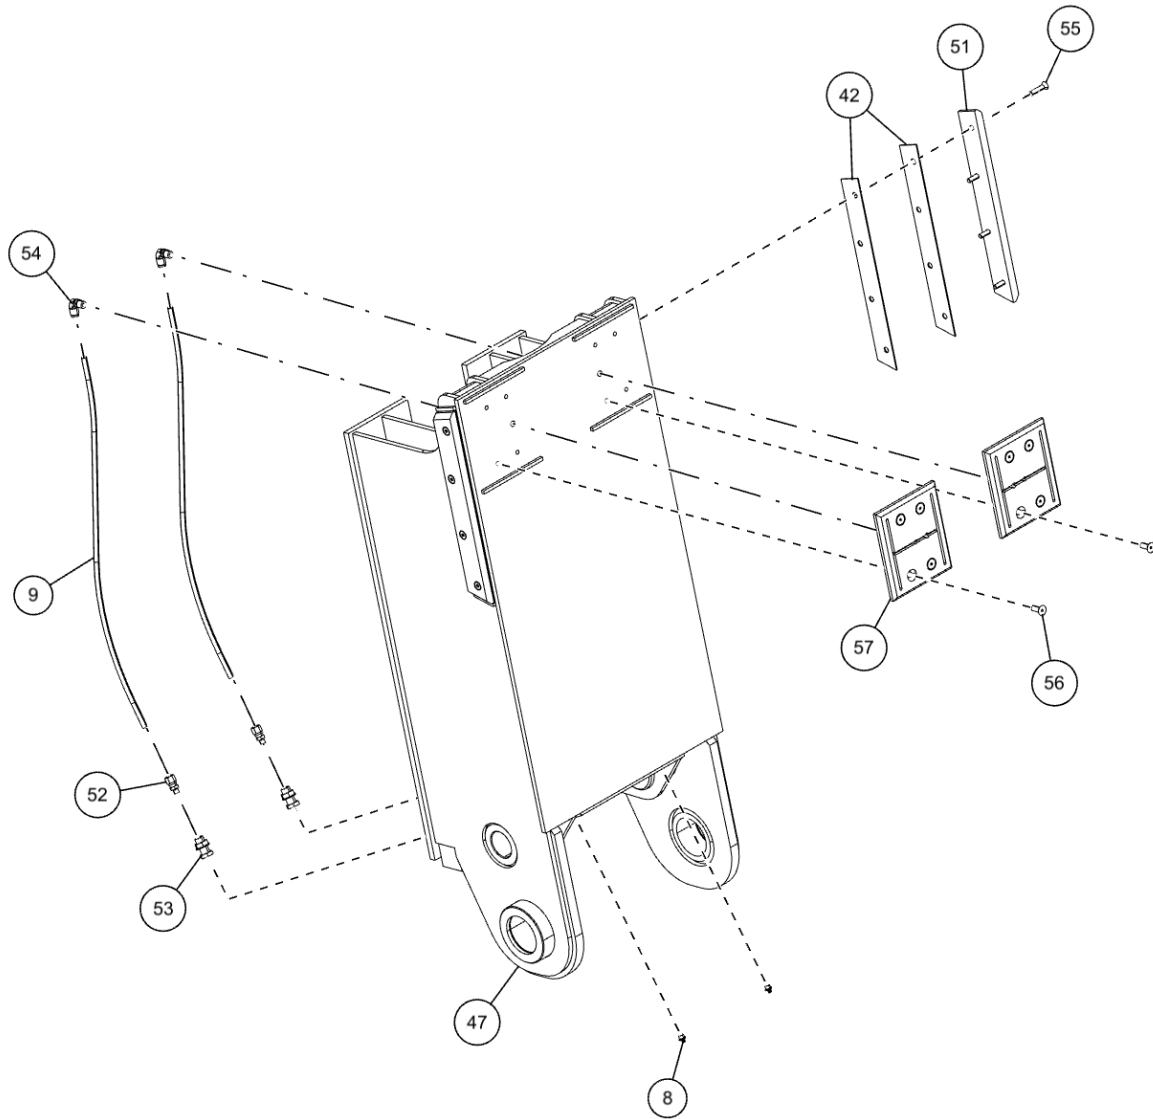

UNDERLIFT & MAST SDU4 STREET LOW RIDER (0911760) (cont'd)

Inner Mast Components

UNDERLIFT & MAST SDU4 STREET LOW RIDER (0911760) (cont'd)
Inner Mast Components (cont'd)

ITEM	PART NUMBER	DESCRIPTION	QTY
	0911760	SDU4 STREET LOWRIDER&MAST ASY	
1	0300110	SNAP RING, 1" 5100-100	2
2	0300113	GREASE FITTING, 1/4-28 STR	6
3	0300329	SNAP RING, EXTERNAL 2	4
4	0300365	CLAMP,CHECK VALVE RET.7	1
5	0301522	ADAPTER, 6MJ-6MB	1
6	0301619	TEE, 6MJ-6MJ-6MB BRANCH	3
7	0301620	ELBOW, 6MJ-6MB90	5
8	0301895	GREASE FITTING, 1/8 STR PTF	5
9	0301949	3/8" OD AIRLINE,SYNFLEX HOSE	14.5 FT.
10	03022304	CARRIER, SDU-4 24 LINK HOSE	1
11	0303892	SLIDE PAD-BOOM-SIDE	3
12	0306746	CYL HYD - FOLD	1
13	0307106	FITT, CONNECTOR 4MB-6FB	1
14	0307107	VALVE, HOLDING 4000 PSI SAE	2
15	0307351	SLIDE-PAD SDU/2 U/L	2
16	0311242	CYLINDER-TILT SDU/4	2
17	0311344	4MJ X 2MP90 FITTING	6
18	0400070	SCREW, 1/4-20X1 HHC GR5	4
19	0400078	SCREW, 1/4-20X2 HHC GR5	2
20	0400141	SCREW, 3/8-16X7/8 HHC GR5	2
21	0400204	SET SCREW, 1/2-13X3/4 SOC	4
22	0400219	SCREW, 1/2-13X4-1/2 HHC GR5	1
23	0400248	SCREW, 5/8-11X1 HHC GR8	4
24	0400288	SCREW, 3/4-10X2-1/2 HHC GR8	8
25	0400306	SCREW, 7/8-9X3 HHC GR8	8
26	0400367	NUT, 1/4-20 LOK	6
27	0400408	NUT, 1/2-13 LOK	1
28	0400430	NUT, 3/4-10 LOK	8
29	0400437	NUT, 7/8-9 LOK GR8	8
30	0400451	WASHER, 1/4	10

ITEM	PART NUMBER	DESCRIPTION	QTY
31	0400452	LKWASHER, 1/4	4
32	0400482	LKWASHER, 3/8	2
33	0400490	WASHER, 3/4 GR8	8
34	0400508	LKWASHER, 5/8	4
35	0703001	BRKT, MTG CHECK VALVE	1
36	07046783	SHIM-UNDERLIFT SIDE PAD	2
37	0709242	PIN, MAIN PIVOT	1
38	0714209	PIN, PIVOT	1
39	0714218	PIN, TILT CYL	1
40	0714240	PIN, FOLD CYL	1
41	0717919	PIN, LIFT CYLINDER	1
42	0718912	SHIM, VERTICAL BOOM GUIDE	4
43	08014308	MAST, OUTER SDU/4 NO PULLEY	1
44	0804034	TILT CYL MTG BRKT	1
45	0804303	SUPPORT-LEFT PIVOT WLDMT	1
46	0804304	SUPPORT-RIGHT PIVOT WLDMT	1
47	0810255	INNER MAST WLDMT	1
48	0911362	PIN ASSY-FOLD	1
49	0911589	LOWRIDER ASSY-SDU4 STREET 100K	1
50	0911958	KIT, ROTATOR CABLE TIEBACK	2
51	805040011	VERTICAL BOOM GUIDE PAD	2
52	9012549	CONNECTOR-MALE 3/8TUBEX1	2
53	9012552	BULKHEAD ADAPTER 1/8M-1/8F NPT	2
54	9012584	ELBOW-1/4NPT X 3/8TUBE 9	2
55	9043973	5/16-18X1 1/2 FL.HD.SOC.	8
56	9044434	3/8-16X1 NC FLAT SOCKET HD CAP	8
57	945030004	UPPER WEAR PAD-RECOVERY	2
58	HC0159	CYL HYD LIFT-7 BORE H/CHROME	1
59	HD0152	SNAP RING, 3" INTERNAL	2
60	UK0126	PIN-TILT CYL.-BASE END	1