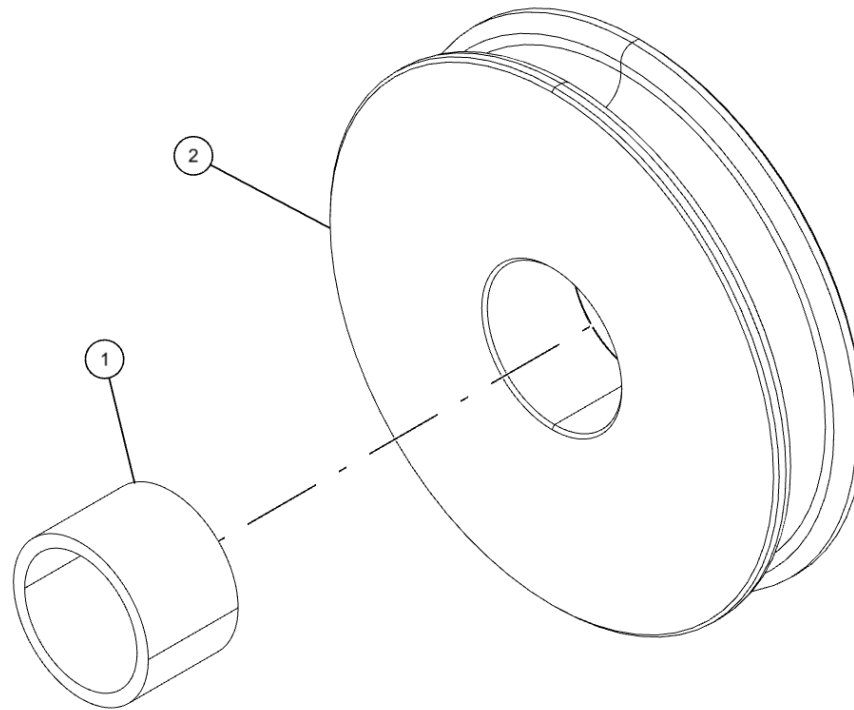

SHEAVE - BOOM SWIVEL (0908118)

Sheave Components

SHEAVE - BOOM SWIVEL (0908118) (cont'd)
Sheave Components (cont'd)

ITEM	PART NUMBER	DESCRIPTION	QTY
1	0908118	SHEAVE ASSY 5" DIA	
2	0307432	BUSHING - BRONZE	1
	0717909	SHEAVE, 5" DIA RETRACT	1