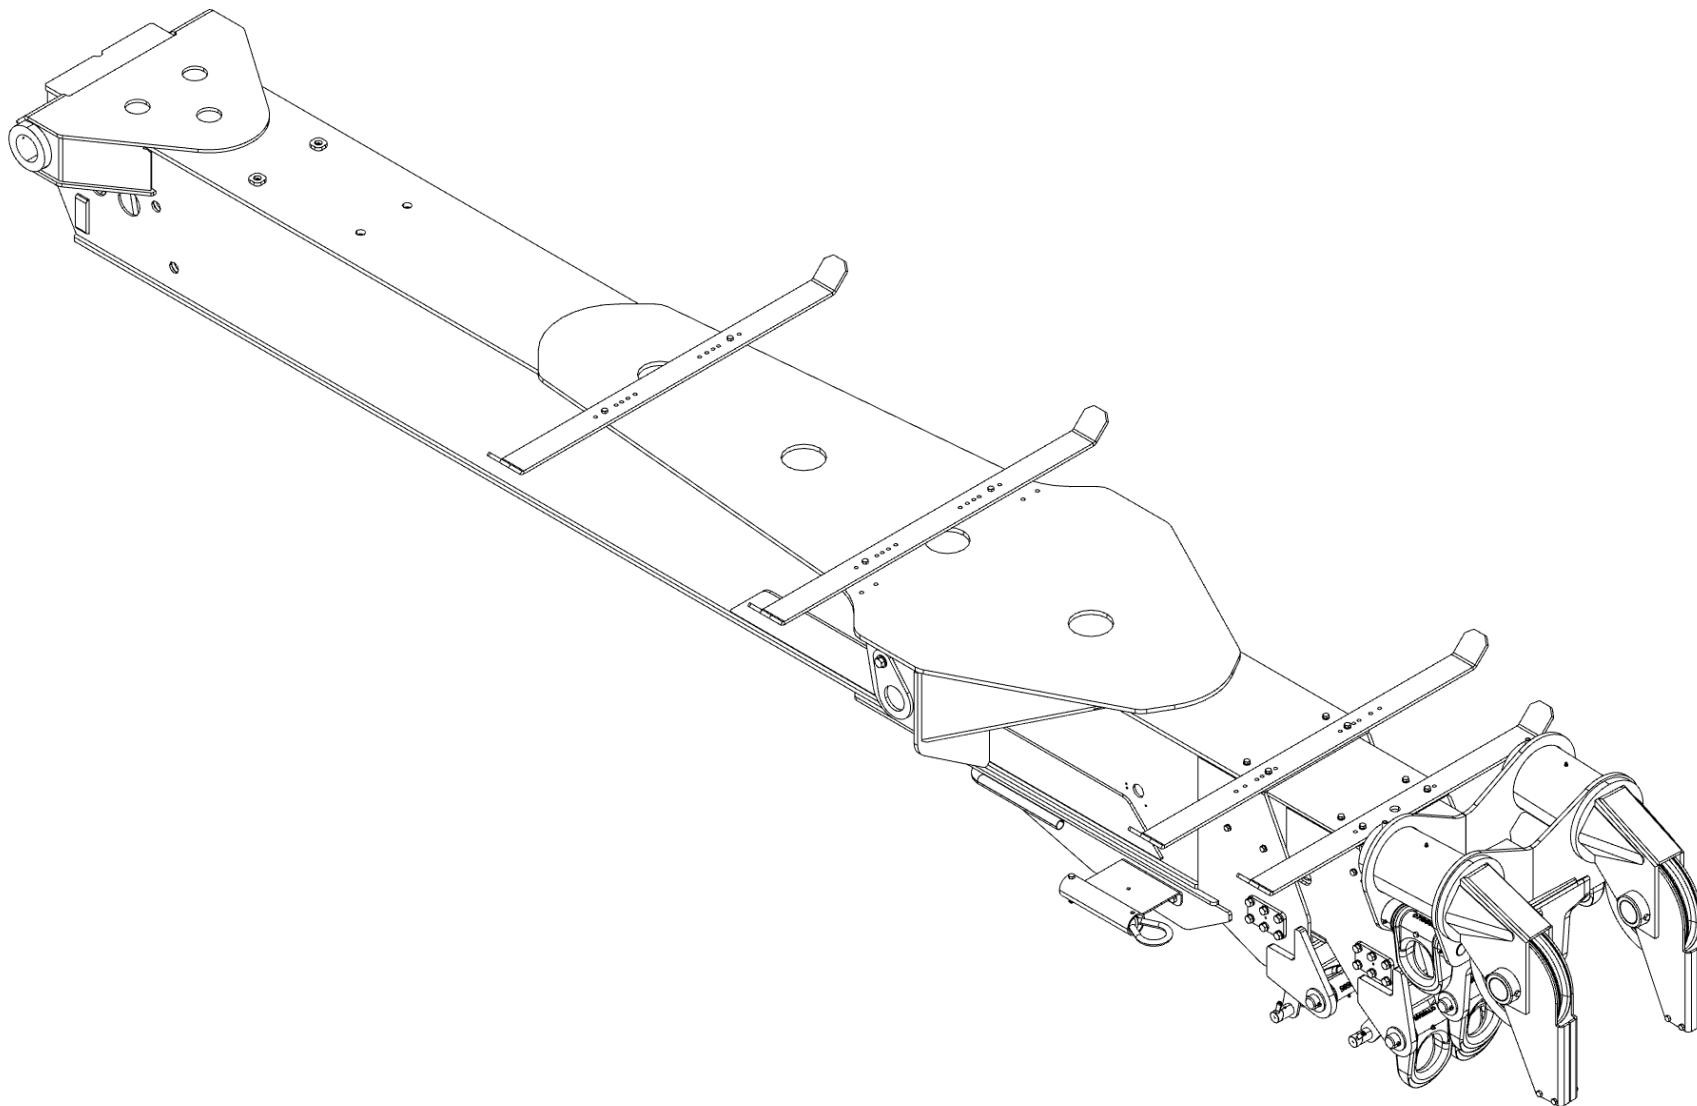

1150 RECOVERY BOOM ASSEMBLY (0911449)
Recovery Boom

1150 RECOVERY BOOM ASSEMBLY (0911449) (cont'd)

Recovery Boom (cont'd)

ITEM	PART NUMBER	DESCRIPTION	QTY
	0911449	1150 BOOM ASSY	
1	0300110	SNAP RING, 1" 5100-100	2
2	0300113	GREASE FITTING, 1/4-28 STR	14
3	0301397	GREASE FITTING, 1/4-28 90	2
4	03015082	SLIDE PAD UPR WILDWOOD	4
5	0301895	GREASE FITTING, 1/8 STR PTF	6
6	0301923	SLIDE PAD-BOOM-BOTTOM	2
7	0301924	SLIDE PAD-BOOM-SIDE	4
8	0303892	SLIDE PAD-BOOM-SIDE	8
9	0305023	SNAP RING 5100-0225PP	2
10	0306825	SLIDE PAD - 3/4 x 1 x 4	4
11	0307234	PAD - SLIDE	2
12	0311665_1150	0311665_1150.ASM	2
13	0400066	SCREW, 1/4-20X3/4 HHC GR5	4
14	0400121	SCREW, 3/8-16X3/4 HHC GR5	12
15	0400122	SCREW, 3/8-16X1-1/4 HHC GR5	4
16	0400126	SCREW, 3/8-16X1 HHC GR5	8
17	0400132	SCREW, 3/8-16X1-1/2 HHC GR5	4
18	0400133	SCREW, 3/8-16X3 HHC GR5	2
19	0400141	SCREW, 3/8-16X7/8 HHC GR5	8
20	0400157	SCREW, 3/8-16X1-3/4 HHC GR5	1
21	0400177	SCREW, 1/2-13X1-1/4 HHC GR5	4
22	0400186	SCREW, 1/2-13X3-1/2 HHC GR5	2
23	0400248	SCREW, 5/8-11X1 HHC GR8	4
24	0400262	SCREW, 5/8-11X2-1/2 HHC GR8	2
25	0400349	SCREW, 3/8-16X3/4 FHS BO	18
26	0400392	NUT, 3/8-16 LOK	6
27	0400398	NUT, 3/8-16 LOK JAM	1
28	0400408	NUT, 1/2-13 LOK	6
29	0400426	NUT, 5/8-11 LOK GR8	2
30	0400451	WASHER, 1/4	4
31	0400452	LKWASHER, 1/4	4
32	0400471	NUT, 7/8-14 HEX GR8	2
33	0400472	NUT, 7/8-14 JAM GR8	2
34	0400473	WASHER, 7/8 PL GR8	2
35	0400482	LKWASHER, 3/8	32

ITEM	PART NUMBER	DESCRIPTION	QTY
36	0400483	LKWASHER, 3/8 CET	4
37	0400491	LKWASHER, 1/2	24
38	0400501	WASHER, 1-1/4 SAE PL	6
39	0400503	WASHER, 5/8 GR8	2
40	0400508	LKWASHER, 5/8	8
41	0400564	PIN, 3/8X1-3/4 SPR	6
42	0400930	NUT, 1-1/2X12 HEX GR8	2
43	0400931	NUT, 1-1/2X12 HEX JAM GR8	2
44	0400935	WASHER, 1-1/12 SAE	2
45	0703734	SHIM, SIDE PLATE OUTER BOOM	18
46	0703740	SHAFT, EXTEND CYL	1
47	0706042	WING, CABLE LONG 1040&1040B	3
48	0706043	WING, CABLE MED 1040&1040B	1
49	0710638	PIN, D-RING	2
50	0717262	SHIM - SLIDE PAD	12
51	0718466	PLATE - SLIDE PAD SUPPORT	4
52	0719585	D-RING, TOWING	6
53	0725173	PIN DRING	1
54	0725176	SPACER TOP	4
55	0725177	PIN RETRACT CABLE	2
56	0726100	PLATE	2
57	0806752	SHAFT-RETRACT SHEAVE WELDT	4
58	0806922	LIFT CYL PIVOT ROD END WLDT	2
59	0807844	CABLE TIEBACK WELDMENT	2
60	0810167	OUTER BOOM WLDT 1150	1
61	0810168	SECOND STAGE BOOM WLDT 1150	1
62	0810169	THIRD STAGE BOOM WLDT 1150	1
63	0906537	SWIVEL - BOOM ASSEMBLY	2
64	0908118	SHEAVE ASSY 5" DIA	4
65	0910707	SIDE D-RING PARTS 1060S/1075S	2
66	0911450	EXTEND SYSTEM	1
67	9041402	1/2 NC X 1 1/4 HHCS PLT GR8	24
68	9043950	5/8 NC X 1 1/2 HHCS PL GR 8	4
69	9048800	5/8 WELDLESS CHAIN LINK	2
70	945030007	CABLE TIE BACK SPRING-1	2
71	GA0215	PIN-"D" RING	1