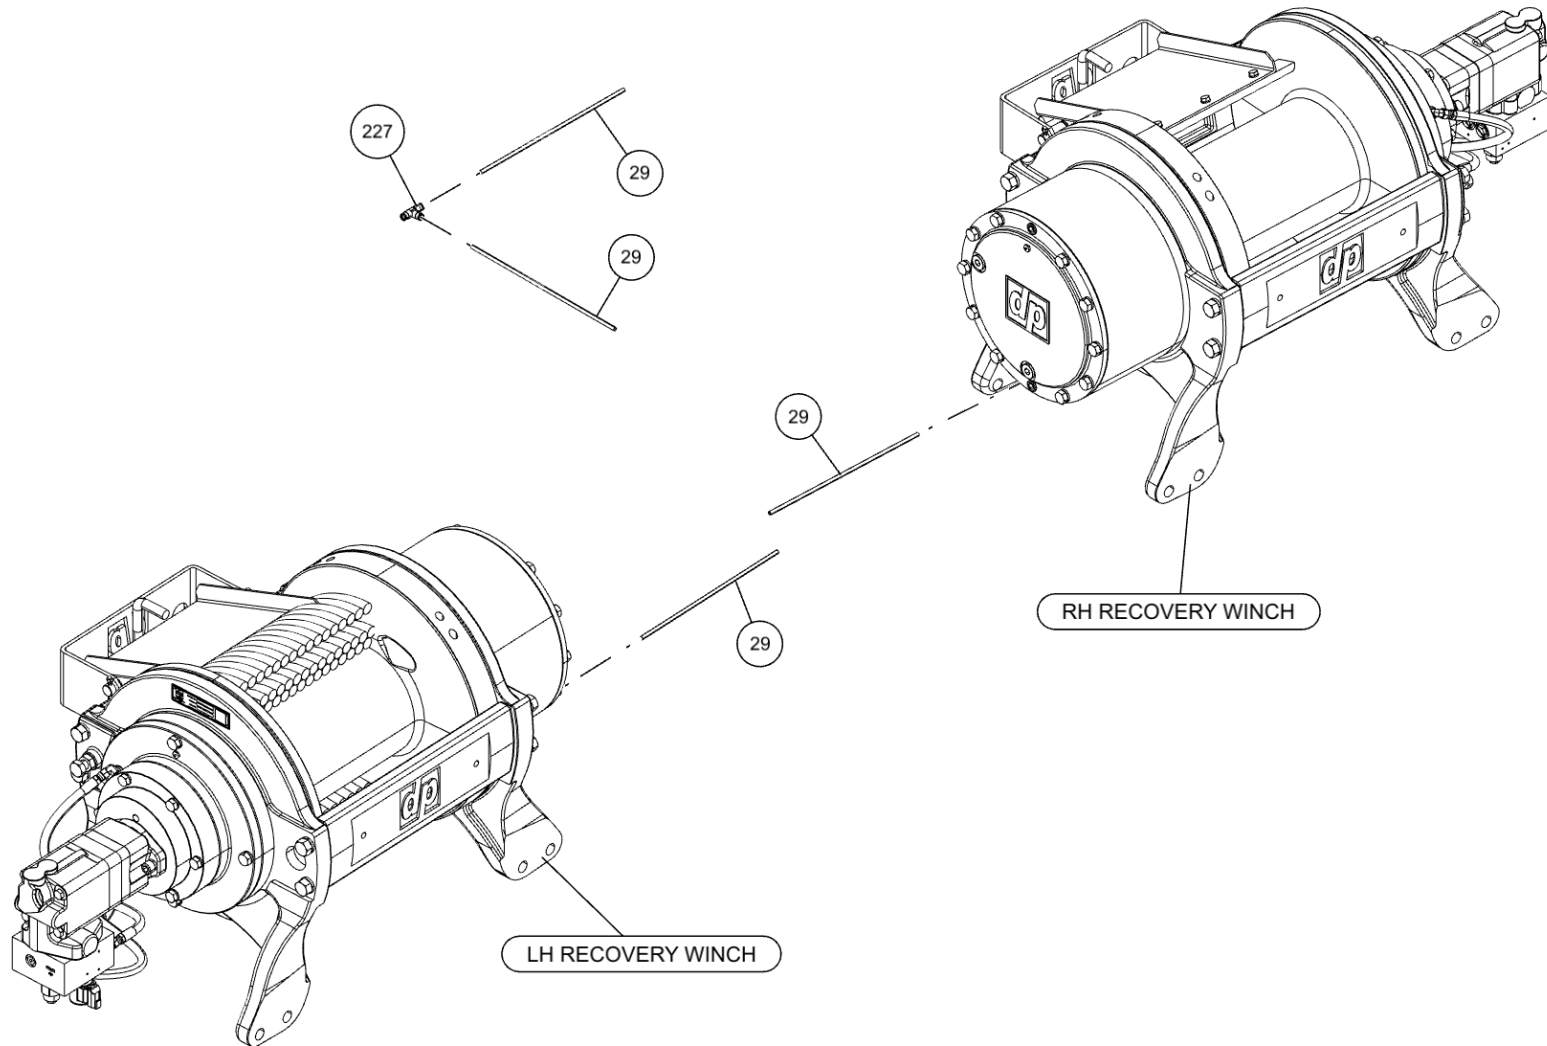

1150S SDU4 STREET LOW RIDER (09013150) (cont'd)
Wrecker Frame Winches & House Lock Indicator (cont'd)

ITEM	PART NUMBER	DESCRIPTION	QTY
174	0400687	SCREW, 10-24X3/4 PRH SS	4
175	0400816	WASHER, M10 SS	4
176	0400900	NUT, 1/2-13 LOK JAM	2
177	0402020	SCREW, 1/4-20X3/4 HHC SS	2
178	0402021	SCREW, 1/4-20X1 HHC SS	2
179	0402044	SCREW, 3/8-16X1-1/2 HHC SS	8
180	0402094	NUT, HEX 6-32 SS	3
181	0402110	WASHER, 1/4 SS	17
182	0402111	LKWASHER, 1/4 SS	19
183	0402113	NUT, 1/4-20 LOK SS	2
184	0402118	LKWASHER, 5/16 SS	8
185	0402121	LKWASHER, 3/8 SS	2
186	0712230	BOSS, TURNTABLE LOCK	2
187	0719585	D-RING, TOWING	2
188	0722173	PLATE - VALVE MOUNTING	2
189	0722381	ANGLE - BULKHEAD	2
190	0724651	COVER	2
191	0726179	ANGLE, WINCH MTG, UNIVERSAL	2
192	0726532	COVER - REAR FLOOR PLATE	2
193	0726533	PANEL-FRT CNTR DECK CVR SHORT	1
194	0803923	PIN WLDT - D RING	2
195	0806767	SUPPORT BRKT SHEAVE HEAD SINGL	1
196	0806994	HOUSE LOCK INDICATOR WELDMNT	2
197	0810067	BRACKET-CHAIN ROLLER	2
198	0810500	CABLE TIE BACK WLMT	1
199	09000135	ILLUMINATED LEGEND ASSY-RT UPP	1
200	09025482	K3VL80 PUMP KIT	1
201	09028162	4-STAGE REAR OUTRIGGER ASSY	1
202	0906532	SWIVEL - BOOM ASSEMBLY	1
203	0908418	KIT-MUDFLAP CENTURY ROTATOR	1
204	0908540	BRACKET SUPT, CABLE GUIDE DRAG	1
205	0910260	FRONT OUTRIGGER INSTALLATION	1
206	0910635	OUTRIGGER BLEED VALVE ASSY	1
207	0911237	ILLUM LEGEND ASSY RH LWR WLV	1
208	0911241	CONTROL ASSY, 12 HANDLE WALVOL	1
209	0911316	OUTRIGGER CONTL VALVE KIT-WV	1
210	0911317	WALVOIL VALVE ASSY 5 WINCH ROT	1

ITEM	PART NUMBER	DESCRIPTION	QTY
211	0911324	RH CTL STATION ASSY 5 WINCH WV	1
212	0911331	ILLUM LEGEND ASSY LH LWR WV	1
213	0911449	1150 BOOM ASSY	1
214	0911454	WINCH ASSY 1150	1
215	0911511	ILLUM LGND LH UPPER WV MMO	1
216	0911547	SUBFRM ASSY 1150	1
217	0911548	WRECKER FRM ASSY 1150 12V	1
218	0911591	BUA 22K DRAG WINCH 1150	1
219	0911652	3-STG FRT OUTRGR ASSY BIG FEET	1
220	0911760	SDU4 STREET LOWRIDER&MAST ASY	1
221	0911804	AIR REGULATOR-GAUGE ASSEMBLY	2
222	0911957	KIT, D-RING PARTS	4
223	0912063	XBAR ASY-XHD 5X5 CENT W/ LWRDR	1
224	24773017	HOSE ASSEMBLY 140"LG	2
225	24773018	HOSE ASSEMBLY 140"LG	2
226	9010520	FITTING-ELBOW 1/4T-1/4NPT	3
227	9011071	FITT, BRASS TEE 1/4T-1/4T-1/4T	1
228	9012552	BULKHEAD ADAPTER 1/8M-1/8F NPT	6
229	9012594	FITT,HYD RUN TEE, 6MJx6MBx6MJ	9
230	9024041	SWITCH, ROCKER SPST RED 12V21A	22
231	9041010	1/4 NC X 2 1/4 HHCS GR8	6
232	9041402	1/2 NC X 1 1/4 HHCS PLT GR8	6
233	9041403	1/2 NC X 1 1/2 HHCS PL GR8	14
234	9048800	5/8 WELDLESS CHAIN LINK	1
235	9402970	TOOLBOX MTG. PAD	14
236	942480011	PLATE,SLOT-SS REAR WASHER TBOX	20
237	945030007	CABLE TIE BACK SPRING-1	1
238	AWS-6821-A	HOSE ASSY-PRESSURE	10
239	FC41	FITTING-90DEG BLKHD ELB W/ NUT	9
240	GX263	FITTING, ELB 10MJ-10MB90	4
241	HC1291	FITTING, 4MJ-4MB STR THR	17
242	IC209	FTG-90DEG ADPTR 1/4 ORB	3

1150S SDU4 STREET LOW RIDER (09013150) (cont'd)

Recovery Winch Air Lines