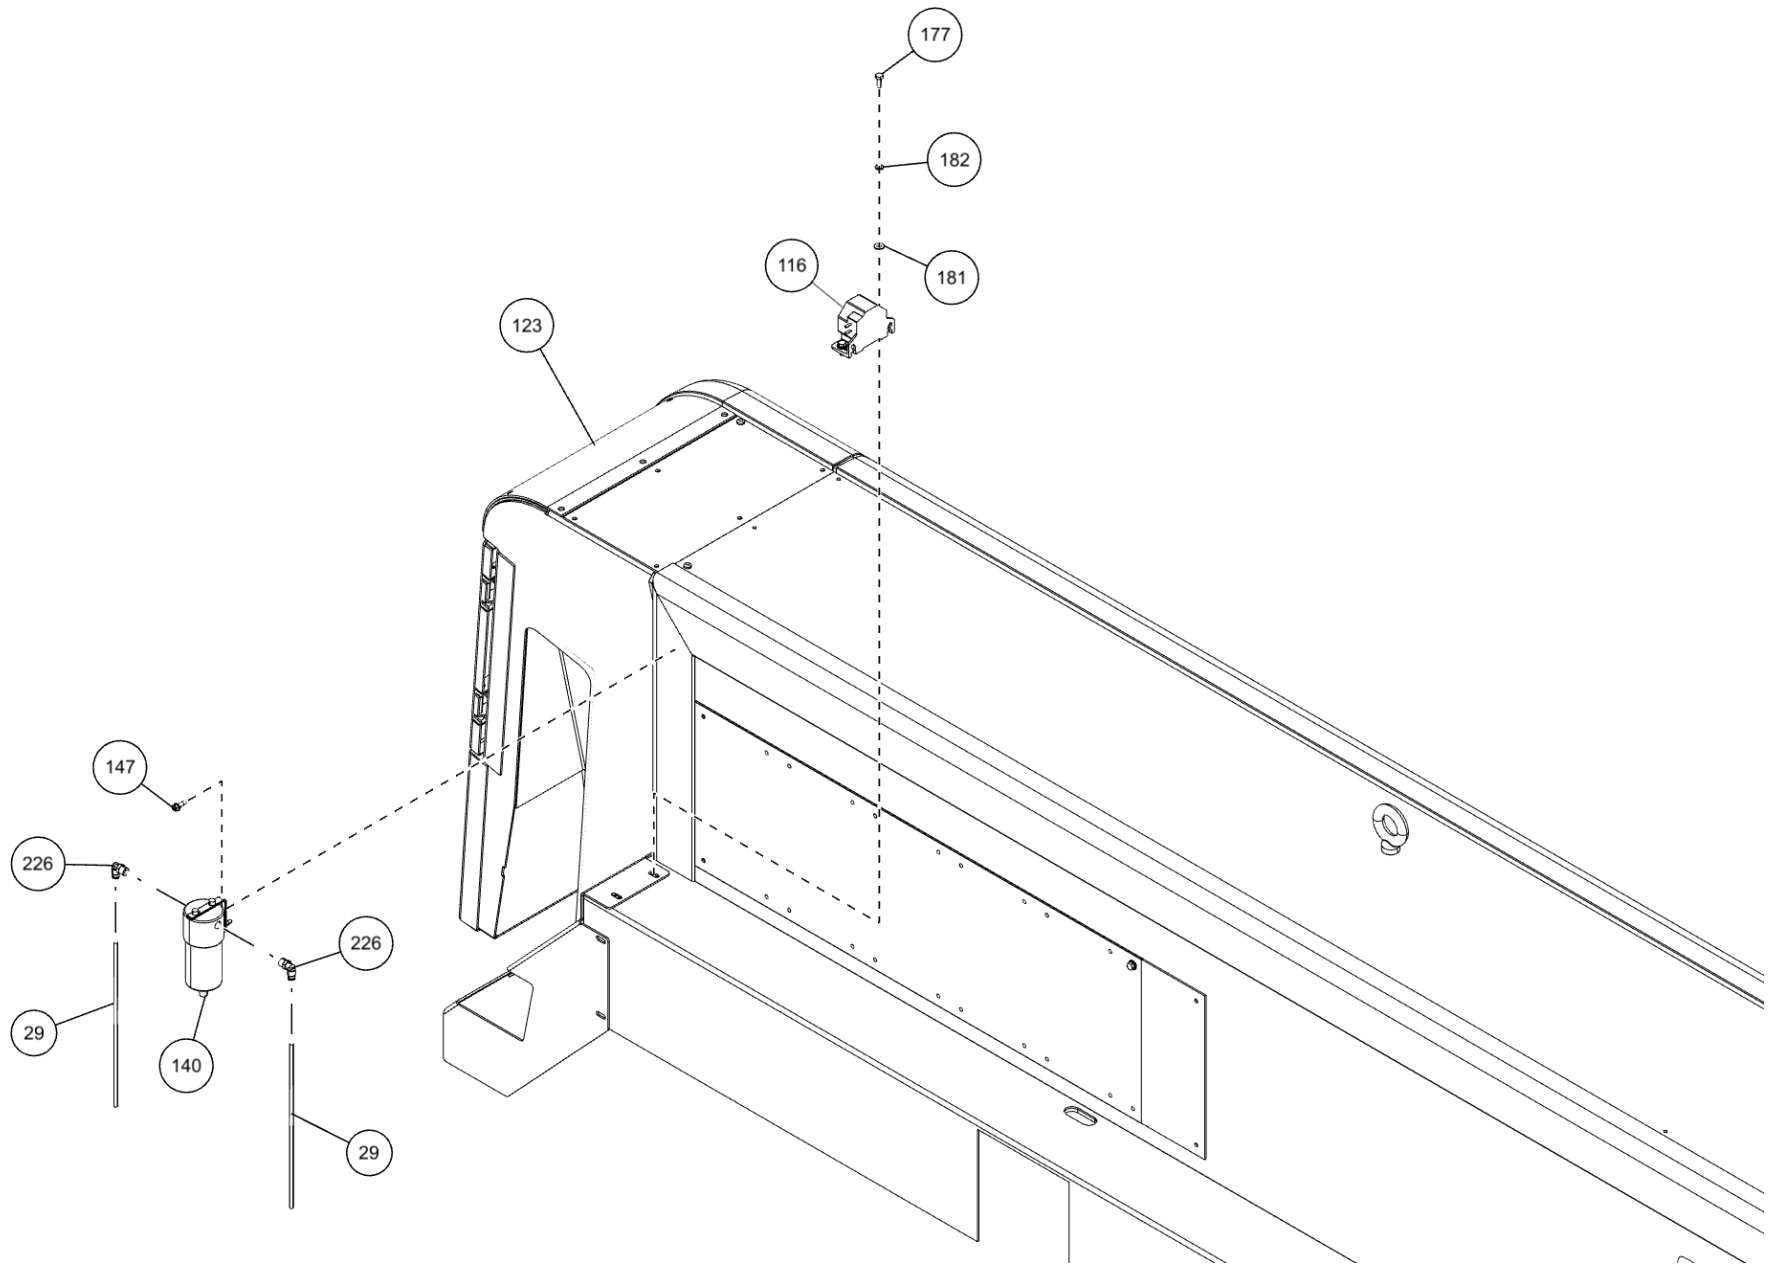

1150S SDU4 STREET LOW RIDER (09013150) (cont'd)
Toolbox Lights, Grommets & Fenders (cont'd)

ITEM	PART NUMBER	DESCRIPTION	QTY
174	0400687	SCREW, 10-24X3/4 PRH SS	4
175	0400816	WASHER, M10 SS	4
176	0400900	NUT, 1/2-13 LOK JAM	2
177	0402020	SCREW, 1/4-20X3/4 HHC SS	2
178	0402021	SCREW, 1/4-20X1 HHC SS	2
179	0402044	SCREW, 3/8-16X1-1/2 HHC SS	8
180	0402094	NUT, HEX 6-32 SS	3
181	0402110	WASHER, 1/4 SS	17
182	0402111	LKWASHER, 1/4 SS	19
183	0402113	NUT, 1/4-20 LOK SS	2
184	0402118	LKWASHER, 5/16 SS	8
185	0402121	LKWASHER, 3/8 SS	2
186	0712230	BOSS, TURNTABLE LOCK	2
187	0719585	D-RING, TOWING	2
188	0722173	PLATE - VALVE MOUNTING	2
189	0722381	ANGLE - BULKHEAD	2
190	0724651	COVER	2
191	0726179	ANGLE, WINCH MTG, UNIVERSAL	2
192	0726532	COVER - REAR FLOOR PLATE	2
193	0726533	PANEL-FRT CNTR DECK CVR SHORT	1
194	0803923	PIN WLDT - D RING	2
195	0806767	SUPPORT BRKT SHEAVE HEAD SINGL	1
196	0806994	HOUSE LOCK INDICATOR WELDMNT	2
197	0810067	BRACKET-CHAIN ROLLER	2
198	0810500	CABLE TIE BACK WLMT	1
199	09000135	ILLUMINATED LEGEND ASSY-RT UPP	1
200	09025482	K3VL80 PUMP KIT	1
201	09028162	4-STAGE REAR OUTRIGGER ASSY	1
202	0906532	SWIVEL - BOOM ASSEMBLY	1
203	0908418	KIT-MUDFLAP CENTURY ROTATOR	1
204	0908540	BRACKET SUPT, CABLE GUIDE DRAG	1
205	0910260	FRONT OUTRIGGER INSTALLATION	1
206	0910635	OUTRIGGER BLEED VALVE ASSY	1
207	0911237	ILLUM LEGEND ASSY RH LWR WLV	1
208	0911241	CONTROL ASSY, 12 HANDLE WALVOL	1
209	0911316	OUTRIGGER CONTL VALVE KIT-WV	1
210	0911317	WALVOIL VALVE ASSY 5 WINCH ROT	1

ITEM	PART NUMBER	DESCRIPTION	QTY
211	0911324	RH CTL STATION ASSY 5 WINCH WV	1
212	0911331	ILLUM LEGEND ASSY LH LWR WV	1
213	0911449	1150 BOOM ASSY	1
214	0911454	WINCH ASSY 1150	1
215	0911511	ILLUM LGND LH UPPER WV MMO	1
216	0911547	SUBFRM ASSY 1150	1
217	0911548	WRECKER FRM ASSY 1150 12V	1
218	0911591	BUA 22K DRAG WINCH 1150	1
219	0911652	3-STG FRT OUTRGR ASSY BIG FEET	1
220	0911760	SDU4 STREET LOWRIDER&MAST ASY	1
221	0911804	AIR REGULATOR-GAUGE ASSEMBLY	2
222	0911957	KIT, D-RING PARTS	4
223	0912063	XBAR ASY-XHD 5X5 CENT W/ LWRDR	1
224	24773017	HOSE ASSEMBLY 140"LG	2
225	24773018	HOSE ASSEMBLY 140"LG	2
226	9010520	FITTING-ELBOW 1/4T-1/4NPT	3
227	9011071	FITT, BRASS TEE 1/4T-1/4T-1/4T	1
228	9012552	BULKHEAD ADAPTER 1/8M-1/8F NPT	6
229	9012594	FITT, HYD RUN TEE, 6MJx6MBx6MJ	9
230	9024041	SWITCH, ROCKER SPST RED 12V21A	22
231	9041010	1/4 NC X 2 1/4 HHCS GR8	6
232	9041402	1/2 NC X 1 1/4 HHCS PLT GR8	6
233	9041403	1/2 NC X 1 1/2 HHCS PL GR8	14
234	9048800	5/8 WELDLESS CHAIN LINK	1
235	9402970	TOOLBOX MTG. PAD	14
236	942480011	PLATE, SLOT-SS REAR WASHER TBOX	20
237	945030007	CABLE TIE BACK SPRING-1	1
238	AWS-6821-A	HOSE ASSY-PRESSURE	10
239	FC41	FITTING-90DEG BLKHD ELB W/ NUT	9
240	GX263	FITTING, ELB 10MJ-10MB90	4
241	HC1291	FITTING, 4MJ-4MB STR THR	17
242	IC209	FTG-90DEG ADPTR 1/4 ORB	3

1150S SDU4 STREET LOW RIDER (09013150) (cont'd) Water Separator & Back-Up Alarm