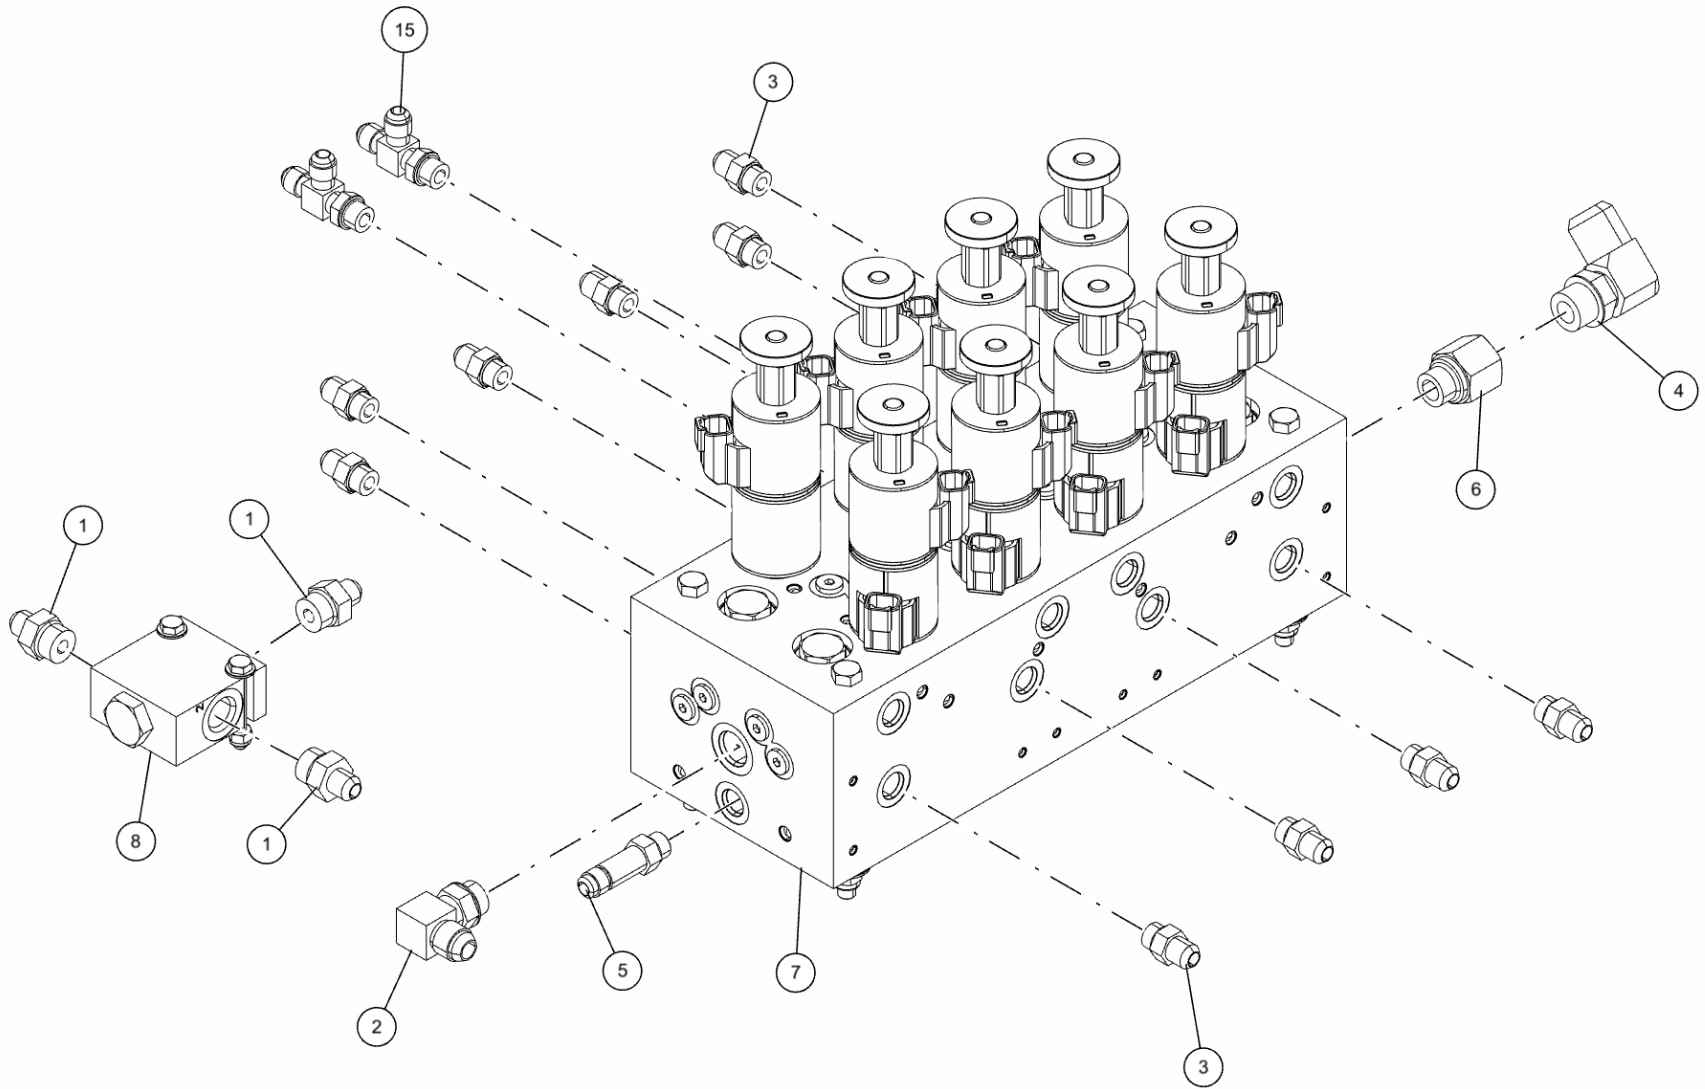

OUTRIGGER CONTROL VALVE KIT (0911316) (cont'd)

Hydraulic Fittings

OUTRIGGER CONTROL VALVE KIT (0911316) (cont'd)
Hydraulic Fittings (cont'd)

ITEM	PART NUMBER	DESCRIPTION	QTY
	0911316	OUTRIGGER CONTL VALVE KIT-WV	
1	0300044	ADAPTER, 6MJ-8MB	3
2	0301388	ELBOW, 8MJ-8MB90	1
3	0301522	ADAPTER, 6MJ-6MB	10
4	0302085	FITTING, 90 DEG ADPTR	1
5	0302510	ADAPTER, 6MJ-6MBL	1
6	0306633	FITTING, 8MB-10FB	1
7	0310358	VALVE,SOLENOID 12V OUTRIG CTRL	1
8	0310406	VALVE, SHUTTLE LS10-30-8T-N	1
9	0400078	SCREW, 1/4-20X2 HHC GR5	2
10	0400143	SCREW, 3/8-16X5-1/2 HHC GR5	4
11	0400367	NUT, 1/4-20 LOK	2
12	0400392	NUT, 3/8-16 LOK	4
13	0400451	WASHER, 1/4	2
14	0400480	WASHER, 3/8	4
15	9012594	FITT,HYD RUN TEE, 6MJx6MBx6MJ	2