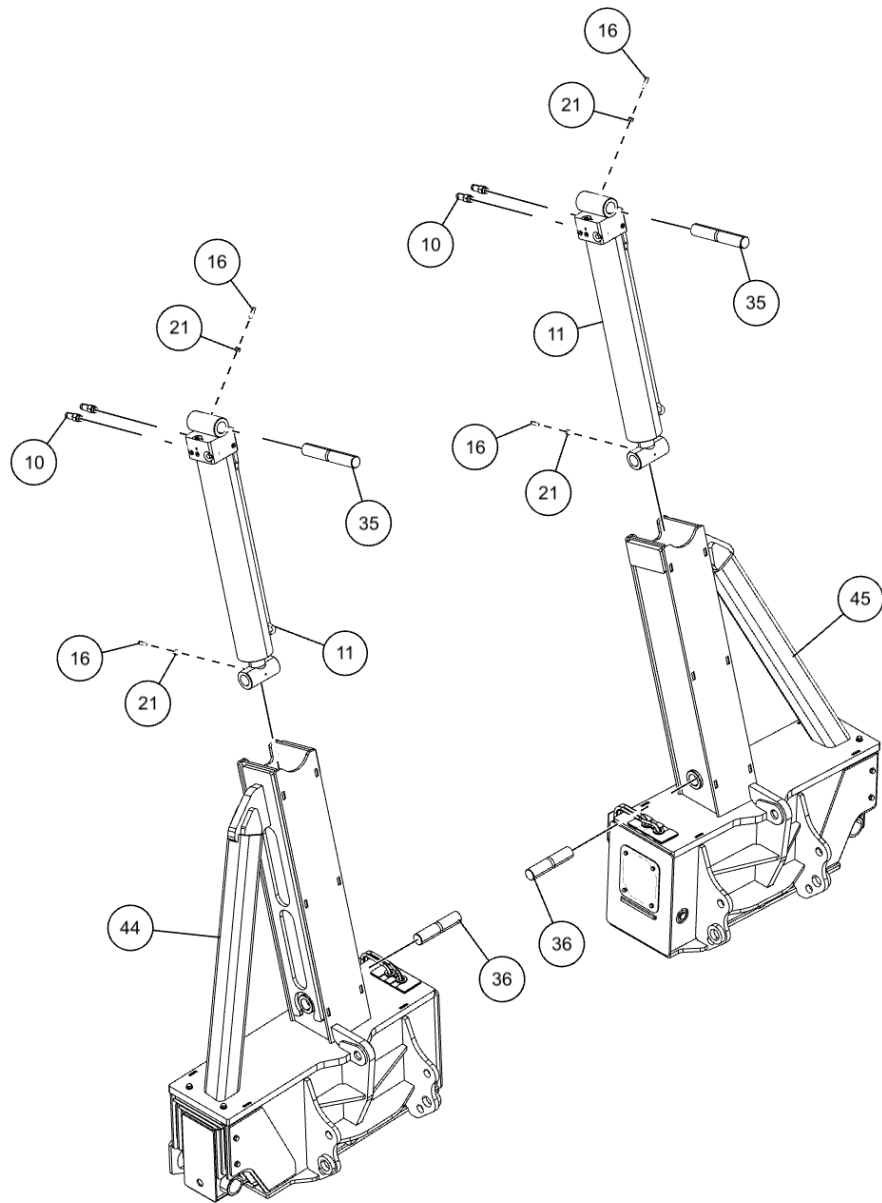

REAR OUTRIGGER ASSEMBLY (09028162) (cont'd)

Spade Cylinders

REAR OUTRIGGER ASSEMBLY (09028162) (cont'd)
Spade Cylinders (cont'd)

ITEM	PART NUMBER	DESCRIPTION	QTY
	09028162	4-STAGE REAR OUTRIGGER ASSY	
1	0300110	SNAP RING, 1" 5100-100	8
2	0300113	GREASE FITTING, 1/4-28 STR	2
3	0301422	FITTING, 6MJ-6MJ SMALL	4
4	0301522	ADAPTER, 6MJ-6MB	4
5	03015922	STAUFF CLAMP, 3/8 TWIN	4
6	03033346	TUBE, HYD ASSY LT REAR O/R EXT	1
7	03033347	TUBE, HYD ASSY LT REAR O/R RET	1
8	03033348	TUBE, HYD ASSY RT REAR O/R EXT	1
9	03033349	TUBE, HYD ASSY RT REAR O/R RET	1
10	0310289	FITTING-LONG ADAPTER 6MJ-8MBLL	4
11	0310707	CYLINDER, SPADE 4BOREx23STROKE	2
12	0312677	CYLINDER, TELESCOPING PIGGYBACK	2
13	0400066	SCREW, 1/4-20X3/4 HHC GR5	8
14	0400070	SCREW, 1/4-20X1 HHC GR5	2
15	0400132	SCREW, 3/8-16X1-1/2 HHC GR5	4
16	0400139	SET SCREW, 3/8-16X1-1/2 SOC	4
17	0400176	SCREW, 1/2-13X1 HHC GR5	10
18	0400221	SET SCREW, 3/8-16X1 SOC	2
19	0400228	SCREW, 3/8-24X5/8 BSC	8
20	0400347	SCREW, 3/8-24X7/8 HHC GR5	8
21	0400392	NUT, 3/8-16 LOK	8
22	0400398	NUT, 3/8-16 LOK JAM	2
23	0400410	NUT, 1/2-13 JAM	10
24	0400452	LKWASHER, 1/4	10
25	0400482	LKWASHER, 3/8	12

ITEM	PART NUMBER	DESCRIPTION	QTY
26	0400982	SCREW, 3/8-16X1-1/2 FHS	4
27	0402120	WASHER, 3/8 SS	4
28	07000162	SHAFT, 1 DIA X 5-1/2 L	2
29	07020904	PLATE, HARDLINE COVER RH	1
30	07020905	PLATE, HARDLINE COVER LH	1
31	0703231	PLATE, STOP OUTER BOOM	4
32	07039408	PLATE, TOP SPACER	2
33	07039412	PAD, O/R TOP ADJUSTMENT	10
34	0707117	SHAFT, UPPER SPADE	2
35	0721901	PIN - OUTRIGGER TOP	2
36	0721902	PIN - OUTRIGGER BOTTOM	2
37	0722970	PAD,SPACER	4
38	0723889	PLATE-HOSE RETAINING	4
39	0725043	PLATE-COVER	2
40	0727421	SHAFT, 1 DIA X 7 L	2
41	08023676	REAR O/R 2ND STAGE TUBE	2
42	08023677	REAR O/R 3RD STAGE TUBE	2
43	08023678	REAR O/R 4TH STAGE TUBE	2
44	08023679	REAR O/R LEFT 1ST STAGE WLMT	1
45	08023680	REAR O/R RIGHT 1ST STAGE WLMT	1
46	08025953	ADJUSTMENT PAD MOUNT WLMT	2
47	0807635	PAD REAR OUTRIGGER PAD	2
48	0906963	PIN - REAR OUTRIGGER PAD ASSY	2
49	0912051	CENTURY SPADE KIT	1
50	GH246	SPLIT RUBBER GROMMET	4