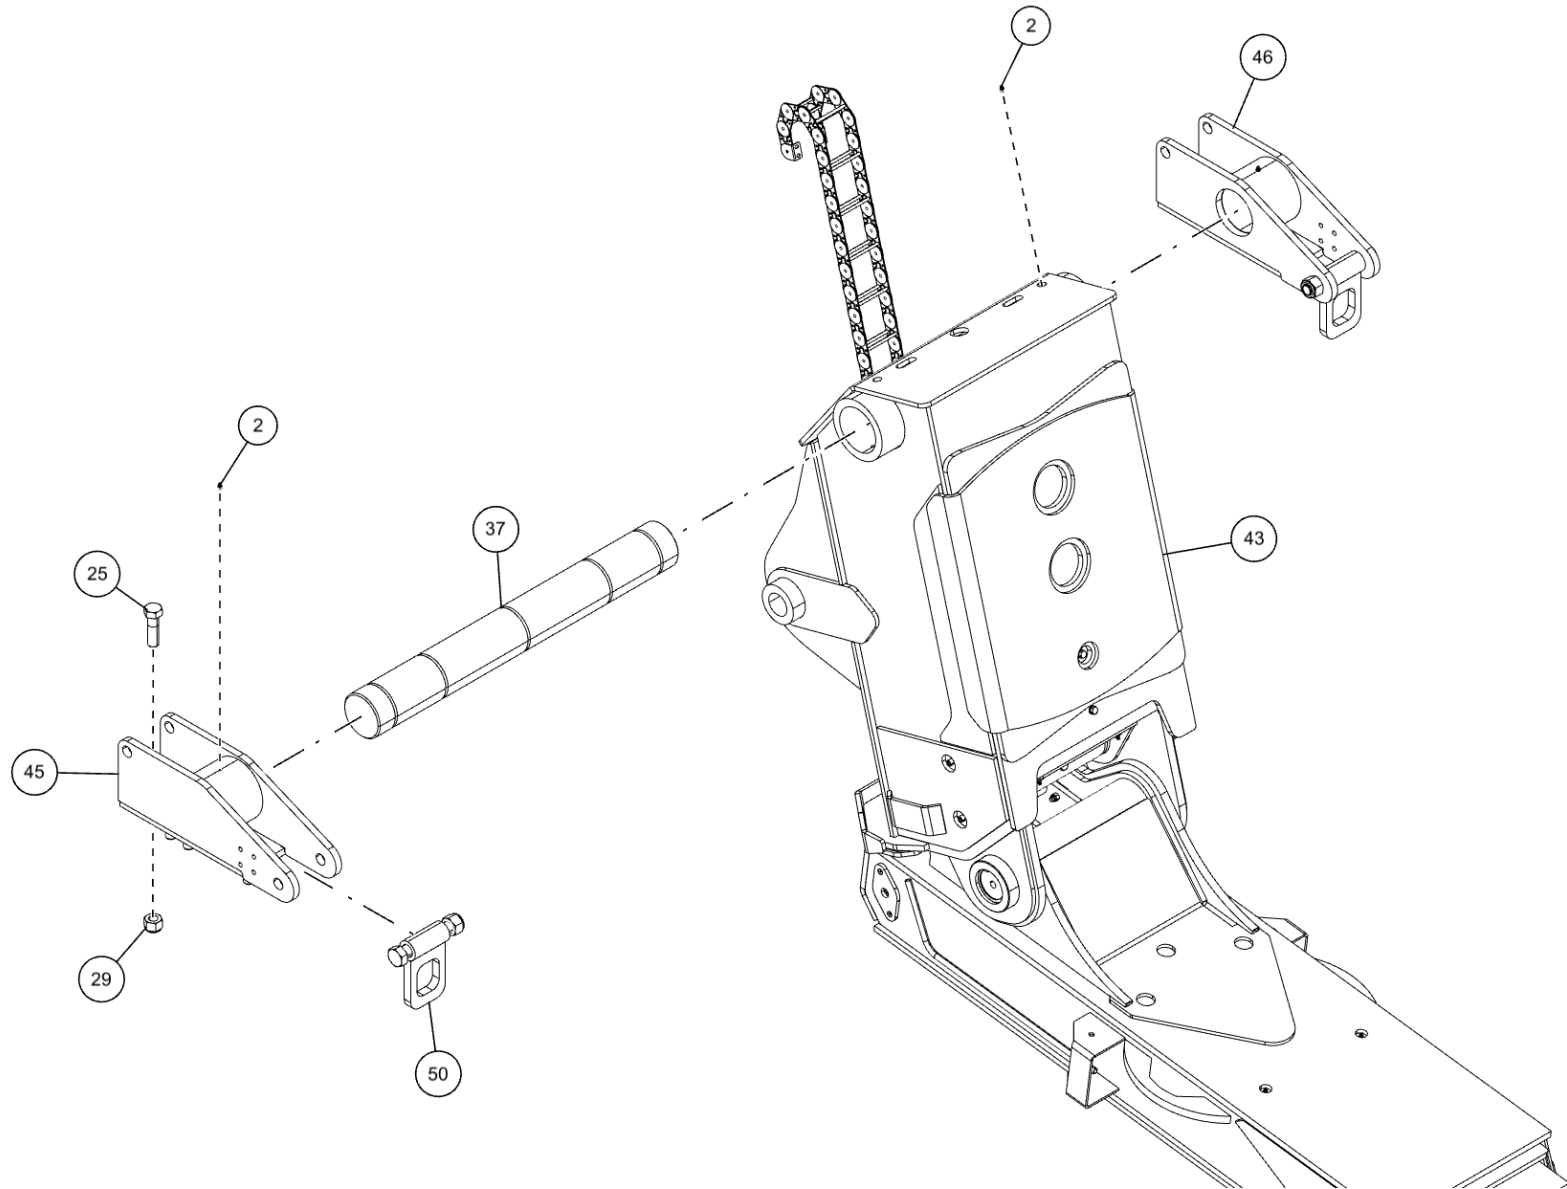

UNDERLIFT & MAST SDU4 STREET LOW RIDER (0911760) (cont'd)

Pivot Support Brackets & Lift Cylinder Upper Pin

UNDERLIFT & MAST SDU4 STREET LOW RIDER (0911760) (cont'd)
Pivot Support Brackets & Lift Cylinder Upper Pin (cont'd)

ITEM	PART NUMBER	DESCRIPTION	QTY
	0911760	SDU4 STREET LOWRIDER&MAST ASY	
1	0300110	SNAP RING, 1" 5100-100	2
2	0300113	GREASE FITTING, 1/4-28 STR	6
3	0300329	SNAP RING, EXTERNAL 2	4
4	0300365	CLAMP,CHECK VALVE RET.7	1
5	0301522	ADAPTER, 6MJ-6MB	1
6	0301619	TEE, 6MJ-6MJ-6MB BRANCH	3
7	0301620	ELBOW, 6MJ-6MB90	5
8	0301895	GREASE FITTING, 1/8 STR PTF	5
9	0301949	3/8" OD AIRLINE,SYNFLEX HOSE	14.5 FT.
10	03022304	CARRIER, SDU-4 24 LINK HOSE	1
11	0303892	SLIDE PAD-BOOM-SIDE	3
12	0306746	CYL HYD - FOLD	1
13	0307106	FITT, CONNECTOR 4MB-6FB	1
14	0307107	VALVE, HOLDING 4000 PSI SAE	2
15	0307351	SLIDE-PAD SDU/2 U/L	2
16	0311242	CYLINDER-TILT SDU/4	2
17	0311344	4MJ X 2MP90 FITTING	6
18	0400070	SCREW, 1/4-20X1 HHC GR5	4
19	0400078	SCREW, 1/4-20X2 HHC GR5	2
20	0400141	SCREW, 3/8-16X7/8 HHC GR5	2
21	0400204	SET SCREW, 1/2-13X3/4 SOC	4
22	0400219	SCREW, 1/2-13X4-1/2 HHC GR5	1
23	0400248	SCREW, 5/8-11X1 HHC GR8	4
24	0400288	SCREW, 3/4-10X2-1/2 HHC GR8	8
25	0400306	SCREW, 7/8-9X3 HHC GR8	8
26	0400367	NUT, 1/4-20 LOK	6
27	0400408	NUT, 1/2-13 LOK	1
28	0400430	NUT, 3/4-10 LOK	8
29	0400437	NUT, 7/8-9 LOK GR8	8
30	0400451	WASHER, 1/4	10

ITEM	PART NUMBER	DESCRIPTION	QTY
31	0400452	LKWASHER, 1/4	4
32	0400482	LKWASHER, 3/8	2
33	0400490	WASHER, 3/4 GR8	8
34	0400508	LKWASHER, 5/8	4
35	0703001	BRKT, MTG CHECK VALVE	1
36	07046783	SHIM-UNDERLIFT SIDE PAD	2
37	0709242	PIN, MAIN PIVOT	1
38	0714209	PIN, PIVOT	1
39	0714218	PIN, TILT CYL	1
40	0714240	PIN, FOLD CYL	1
41	0717919	PIN, LIFT CYLINDER	1
42	0718912	SHIM, VERTICAL BOOM GUIDE	4
43	08014308	MAST, OUTER SDU/4 NO PULLEY	1
44	0804034	TILT CYL MTG BRKT	1
45	0804303	SUPPORT-LEFT PIVOT WLDMT	1
46	0804304	SUPPORT-RIGHT PIVOT WLDMT	1
47	0810255	INNER MAST WLDMT	1
48	0911362	PIN ASSY-FOLD	1
49	0911589	LOWRIDER ASSY-SDU4 STREET 100K	1
50	0911958	KIT, ROTATOR CABLE TIEBACK	2
51	805040011	VERTICAL BOOM GUIDE PAD	2
52	9012549	CONNECTOR-MALE 3/8TUBEX1	2
53	9012552	BULKHEAD ADAPTER 1/8M-1/8F NPT	2
54	9012584	ELBOW-1/4NPT X 3/8TUBE 9	2
55	9043973	5/16-18X1 1/2 FL.HD.SOC.	8
56	9044434	3/8-16X1 NC FLAT SOCKET HD CAP	8
57	945030004	UPPER WEAR PAD-RECOVERY	2
58	HC0159	CYL HYD LIFT-7 BORE H/CHROME	1
59	HD0152	SNAP RING, 3" INTERNAL	2
60	UK0126	PIN-TILT CYL.-BASE END	1