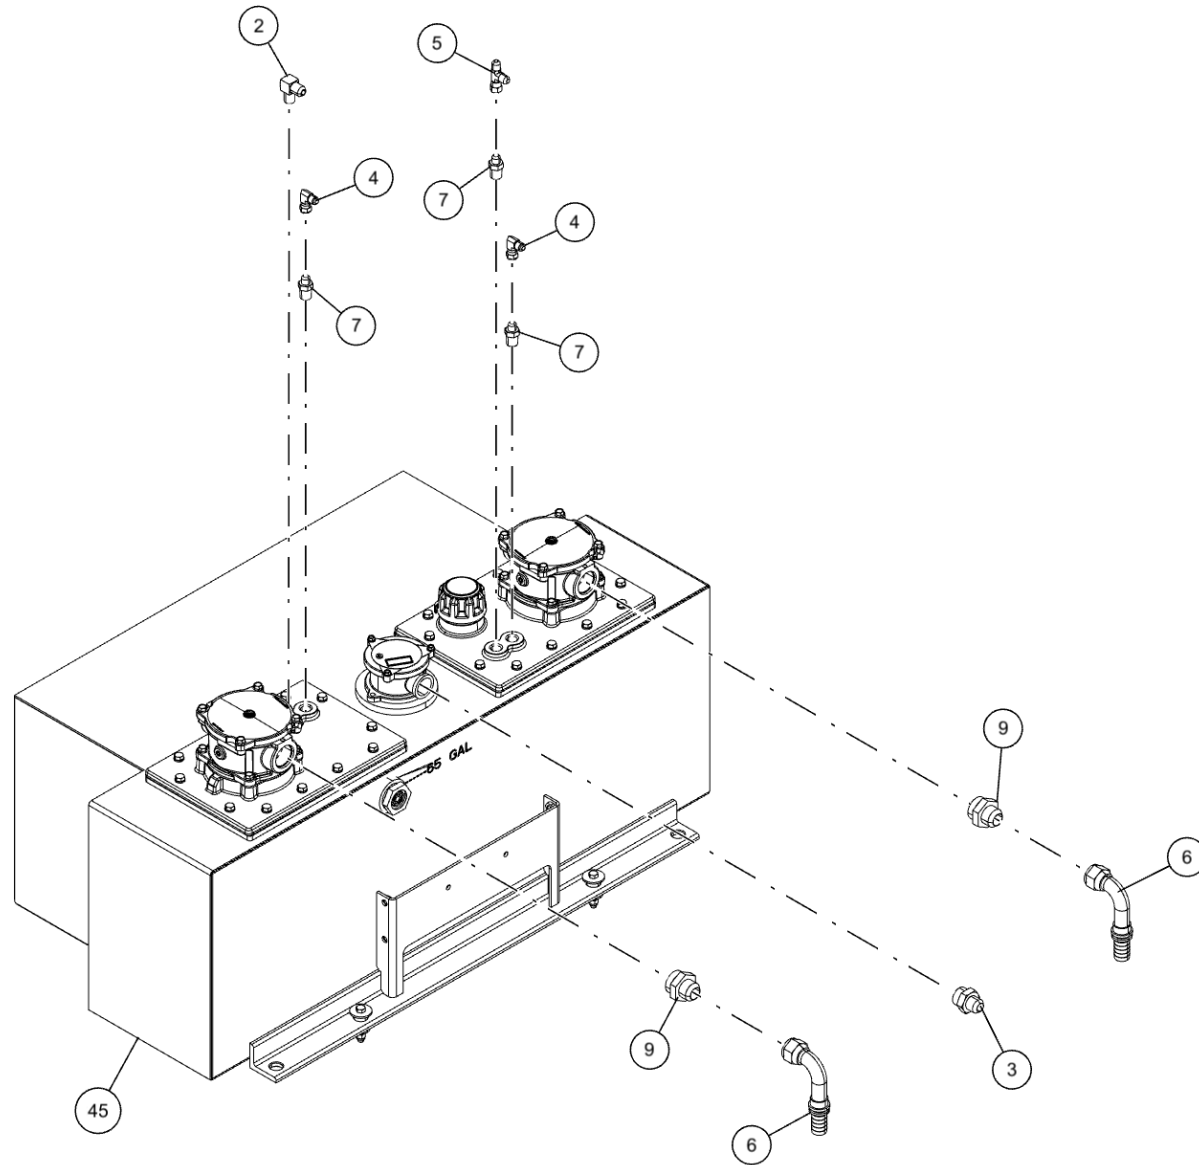

SUBFRAME ASSEMBLY (0911547) (cont'd)

Hydraulic Tank Fittings

SUBFRAME ASSEMBLY (0911547) (cont'd)
Hydraulic Tank Fittings (cont'd)

ITEM	PART NUMBER	DESCRIPTION	QTY
	0911547	SUBFRM ASSY 1150	
1	0300113	GREASE FITTING, 1/4-28 STR	1
2	0300229	FITTING, ELB 8MJ-8MP90	1
3	0301368	ADAPTER, 16MB-12MJ	1
4	0301696	FITTING, ELB 90 DEG 6MJ-6FJX90	2
5	0301781	FITTING, SWV NUT RUN TEE	1
6	0302170	FITTING, SWV 90 DEG BENT	2
7	0302727	FITTING, HYD CONN	3
8	0307450	PAD - SLIDE, BUMPER	2
9	0310432	FITTING - ADAPTER 16MJ-20MB	2
10	0310637	PLUG, HOLE	2
11	0311747	BEARING ROTATOR	1
12	0400070	SCREW, 1/4-20X1 HHC GR5	8
13	0400109	SCREW, 5/16-18X1 HHC GR5	4
14	0400132	SCREW, 3/8-16X1-1/2 HHC GR5	24
15	0400338	SCREW, 1-8X6-1/2 HHC GR8	40
16	0400349	SCREW, 3/8-16X3/4 FHS BO	4
17	0400379	NUT, 5/16-18 SPR J	12
18	0400416	NUT, 1/2-13 LOK GR8	4
19	0400451	WASHER, 1/4	8
20	0400452	LKWASHER, 1/4	8
21	0400491	LKWASHER, 1/2	8
22	0400497	WASHER, 1/2 GR8	4
23	0400522	WASHER, 1-1/16X2X1/8 TH YZ	40
24	0402032	SCREW, 5/16-18X1 HHC SS	4

ITEM	PART NUMBER	DESCRIPTION	QTY
25	0402118	LKWASHER, 5/16 SS	8
26	0402121	LKWASHER, 3/8 SS	24
27	07008501	PLATE, FRONT HYD COVER	1
28	07009366	DECK PLATE, SDU4 COVER	1
29	07030626	PLATE - SPACER	4
30	0722002	PLATE - REAR O/R COVER	2
31	0722669	COVER, RIGHT CHAIN BOX	1
32	0722670	COVER, LEFT CHAIN BOX	1
33	0725476	PLATE HYD SWIVEL MTG	1
34	0726534	FLOOR PLATE COVER - DECK REAR	1
35	0726535	COVER - DECK PANEL LEFT FRONT	1
36	0726536	PLATE,FLOOR - REAR VALVE COVER	1
37	0726537	COVER - DECK PANEL RIGHT FRONT	1
38	0726540	COVER - VALVE, SDU WV	1
39	0726541	PLATE - FLOOR - OUTER COVER	1
40	08006369	ANGLE, DECK PLATE MTG	1
41	08006950	COVER, HOSE CARRIER	1
42	0810221	SUBFRAME WLDMT 1150	1
43	0908432	ROTATOR PINLOCK ASSY	1
44	0910338	KIT VALVE CHANNEL MTG	1
45	0911857	TANK ASSY	1
46	0911877	KIT, SWIVEL PKG HYD ROTARY	1
47	9041402	1/2 NC X 1 1/4 HHCS PLT GR8	8
48	9041406	1/2 NC X 2 1/2 HHCS PL GR8	4