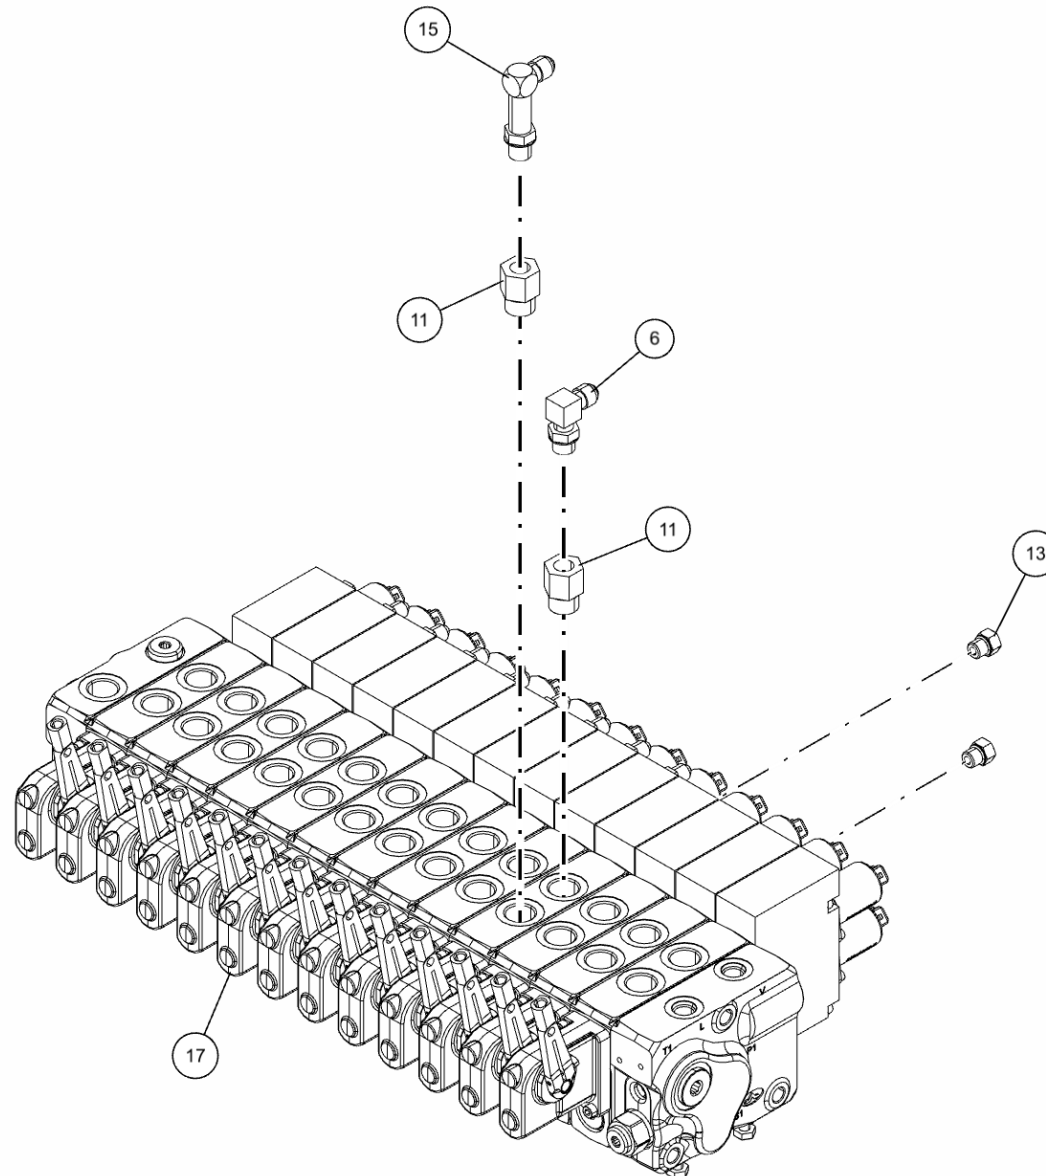

MAIN CONTROL VALVE ASSEMBLY (0911317) (cont'd)

HHU Extend Hydraulic Fittings

MAIN CONTROL VALVE ASSEMBLY (0911317) (cont'd)
HHU Extend Hydraulic Fittings (cont'd)

ITEM	PART NUMBER	DESCRIPTION	QTY
	0911317	WALVOIL VALVE ASSY 5 WINCH ROT	
1	0300041	CONNECTOR, 8MJ-8MB	6
2	0300044	ADAPTER, 6MJ-8MB	3
3	0300387	PLUG, 8MB	2
4	0301445	FITTING, EXTENDED	6
5	0301522	ADAPTER, 6MJ-6MB	3
6	0301620	ELBOW, 6MJ-6MB90	1
7	0301767	FITTING, HOSE BARB 1FJIX	2
8	0302085	FITTING, 90 DEG ADPTR	1
9	0302826	FITTING, TEE	1
10	0302829	FITTING, ADAPTOR	1
11	0303017	FITTING, CONNECTOR	2
12	0303079	ADAPTER, 10MJ-8MB	4
13	0303886	4 MB-PLUG	10
14	0307444	FITTING, 16MJ-10MB90	2
15	0307460	FITTING, HYD 6MJ-6MB90LL	1
16	0310289	FITTING-LONG ADAPTER 6MJ-8MBLL	3
17	0311130	VALVE-CONTROL 13 SPOOL ROTATOR	1
18	0410540	SCREW, M8-1.25X25 HHC 8.8	3
19	HC1291	FITTING, 4MJ-4MB STR THR	16