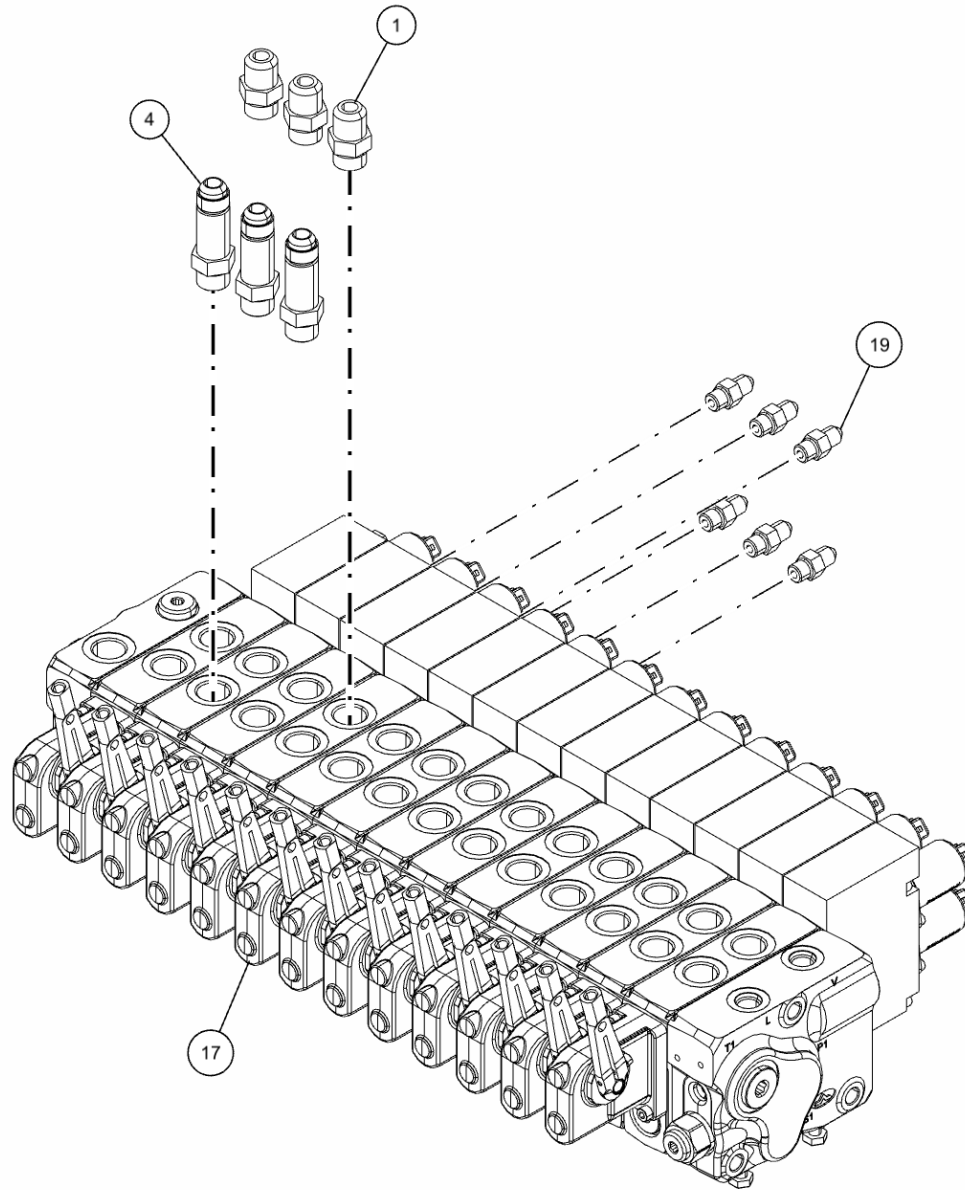

MAIN CONTROL VALVE ASSEMBLY (0911317) (cont'd)

Deck Winch & Side Drag Winches Hydraulic Fittings

MAIN CONTROL VALVE ASSEMBLY (0911317) (cont'd)
Deck Winch & Side Drag Winches Hydraulic Fittings (cont'd)

ITEM	PART NUMBER	DESCRIPTION	QTY
	0911317	WALVOIL VALVE ASSY 5 WINCH ROT	
1	0300041	CONNECTOR, 8MJ-8MB	6
2	0300044	ADAPTER, 6MJ-8MB	3
3	0300387	PLUG, 8MB	2
4	0301445	FITTING, EXTENDED	6
5	0301522	ADAPTER, 6MJ-6MB	3
6	0301620	ELBOW, 6MJ-6MB90	1
7	0301767	FITTING, HOSE BARB 1FJIX	2
8	0302085	FITTING, 90 DEG ADPTR	1
9	0302826	FITTING, TEE	1
10	0302829	FITTING, ADAPTOR	1
11	0303017	FITTING, CONNECTOR	2
12	0303079	ADAPTER, 10MJ-8MB	4
13	0303886	4 MB-PLUG	10
14	0307444	FITTING, 16MJ-10MB90	2
15	0307460	FITTING, HYD 6MJ-6MB90LL	1
16	0310289	FITTING-LONG ADAPTER 6MJ-8MBLL	3
17	0311130	VALVE-CONTROL 13 SPOOL ROTATOR	1
18	0410540	SCREW, M8-1.25X25 HHC 8.8	3
19	HC1291	FITTING, 4MJ-4MB STR THR	16