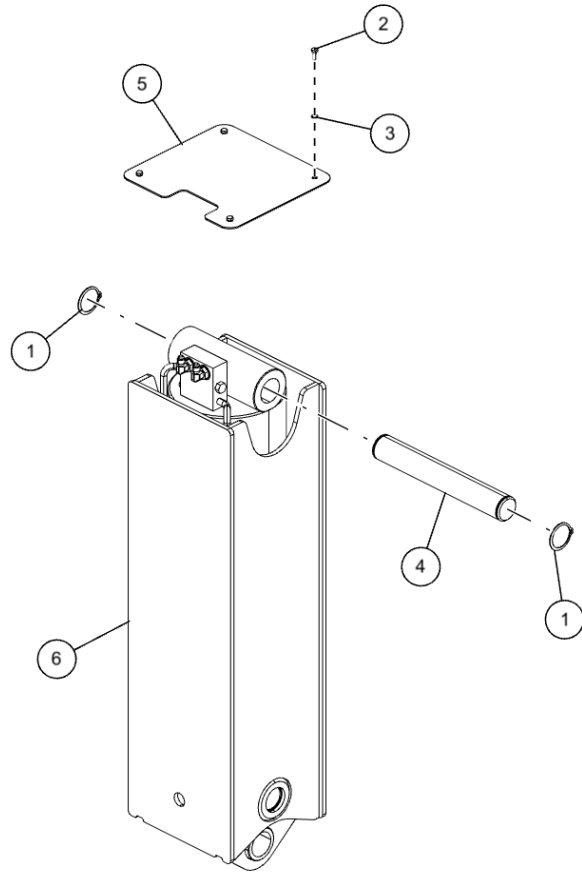

VERTICAL FRONT OUTRIGGER INSTALLATION (0910260)

Vertical Front Outrigger Cover & Pin

VERTICAL FRONT OUTRIGGER INSTALLATION (0910260) (cont'd)
Vertical Front Outrigger Cover & Pin (cont'd)

ITEM	PART NUMBER	DESCRIPTION	QTY
	0910260	FRONT OUTRIGGER INSTALLATION	
1	0300329	SNAP RING, EXTERNAL 2	4
2	0400066	SCREW, 1/4-20X3/4 HHC GR5	8
3	0400452	LKWASHER, 1/4	8
4	0722169	PIN - O/R CYLINDER BASE	2
5	0722171	PLATE - OUTRIGGER COVER	2
6	0910575	FRONT O/R VERTICAL INNER ASSY	2