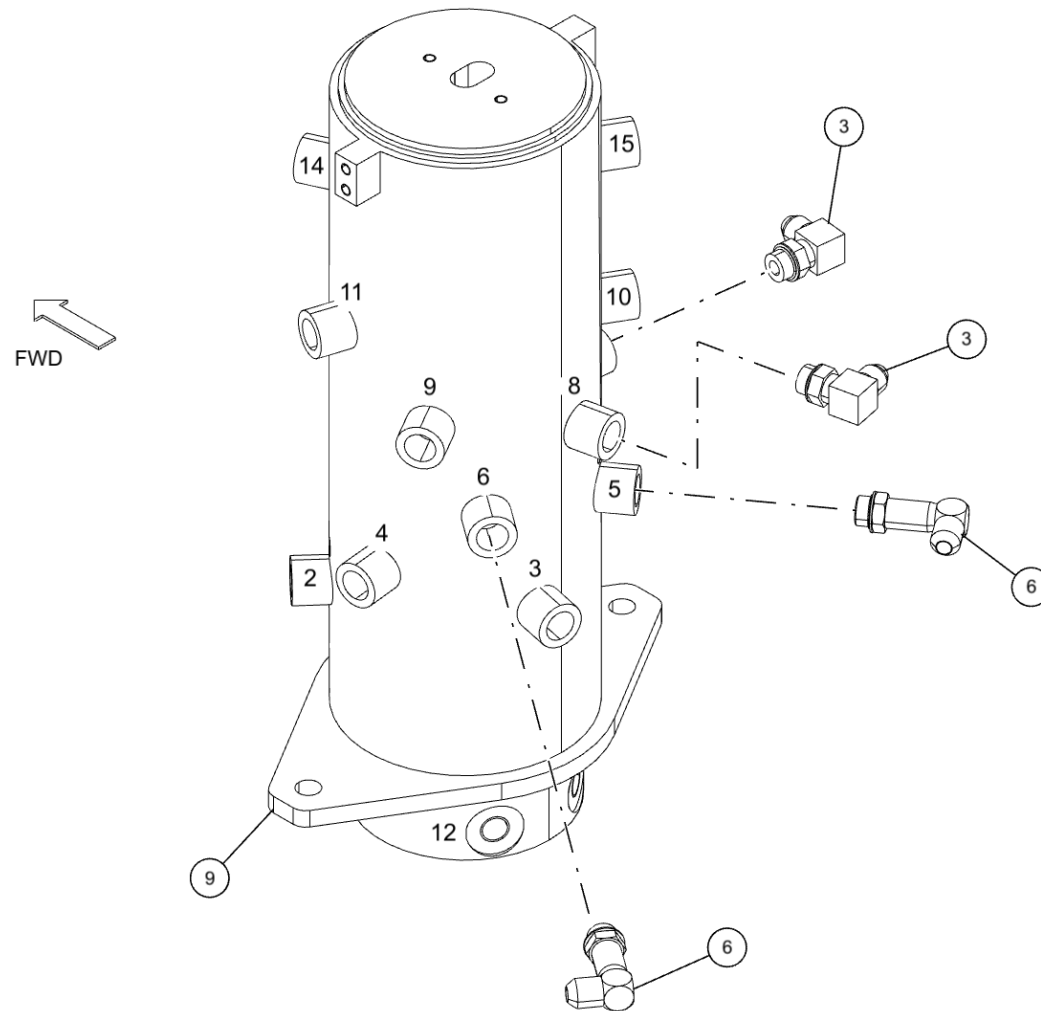

HYDRAULIC ROTARY - SUBFRAME (0911877) (cont'd)

Side Drag Winch Ports 5, 6, 7 & 8

HYDRAULIC ROTARY - SUBFRAME (0911877) (cont'd)
Side Drag Winch Ports 5, 6, 7 & 8 (cont'd)

ITEM	PART NUMBER	DESCRIPTION	QTY
	0911877	KIT, SWIVEL PKG HYD ROTARY	
1	0300041	CONNECTOR, 8MJ-8MB	4
2	0300052	ELBOW, 8MJ-10MB90	4
3	0301388	ELBOW, 8MJ-8MB90	6
4	0301445	FITTING, EXTENDED	4
5	0301577	1/4 OD PLASTIC AIRLINE, BLACK	18
6	0302508	ELBOW, 8MJ-8MB90LL	6
7	0302695	ADAPTER, 6MJ-4MB	1
8	0303886	4 MB-PLUG	1
9	0310083	SWIVEL, HYDRAULIC	1
10	0310132	FITTING, HYD 4MB-4FP	2
11	0311575	1/4x1/4 PTC SWIVEL MALE ELBOW	2
12	0400260	SCREW, 5/8-11X2 HHC GR5	2
13	0400421	NUT, 5/8-11 LOK	2
14	GX263	FITTING, ELB 10MJ-10MB90	4