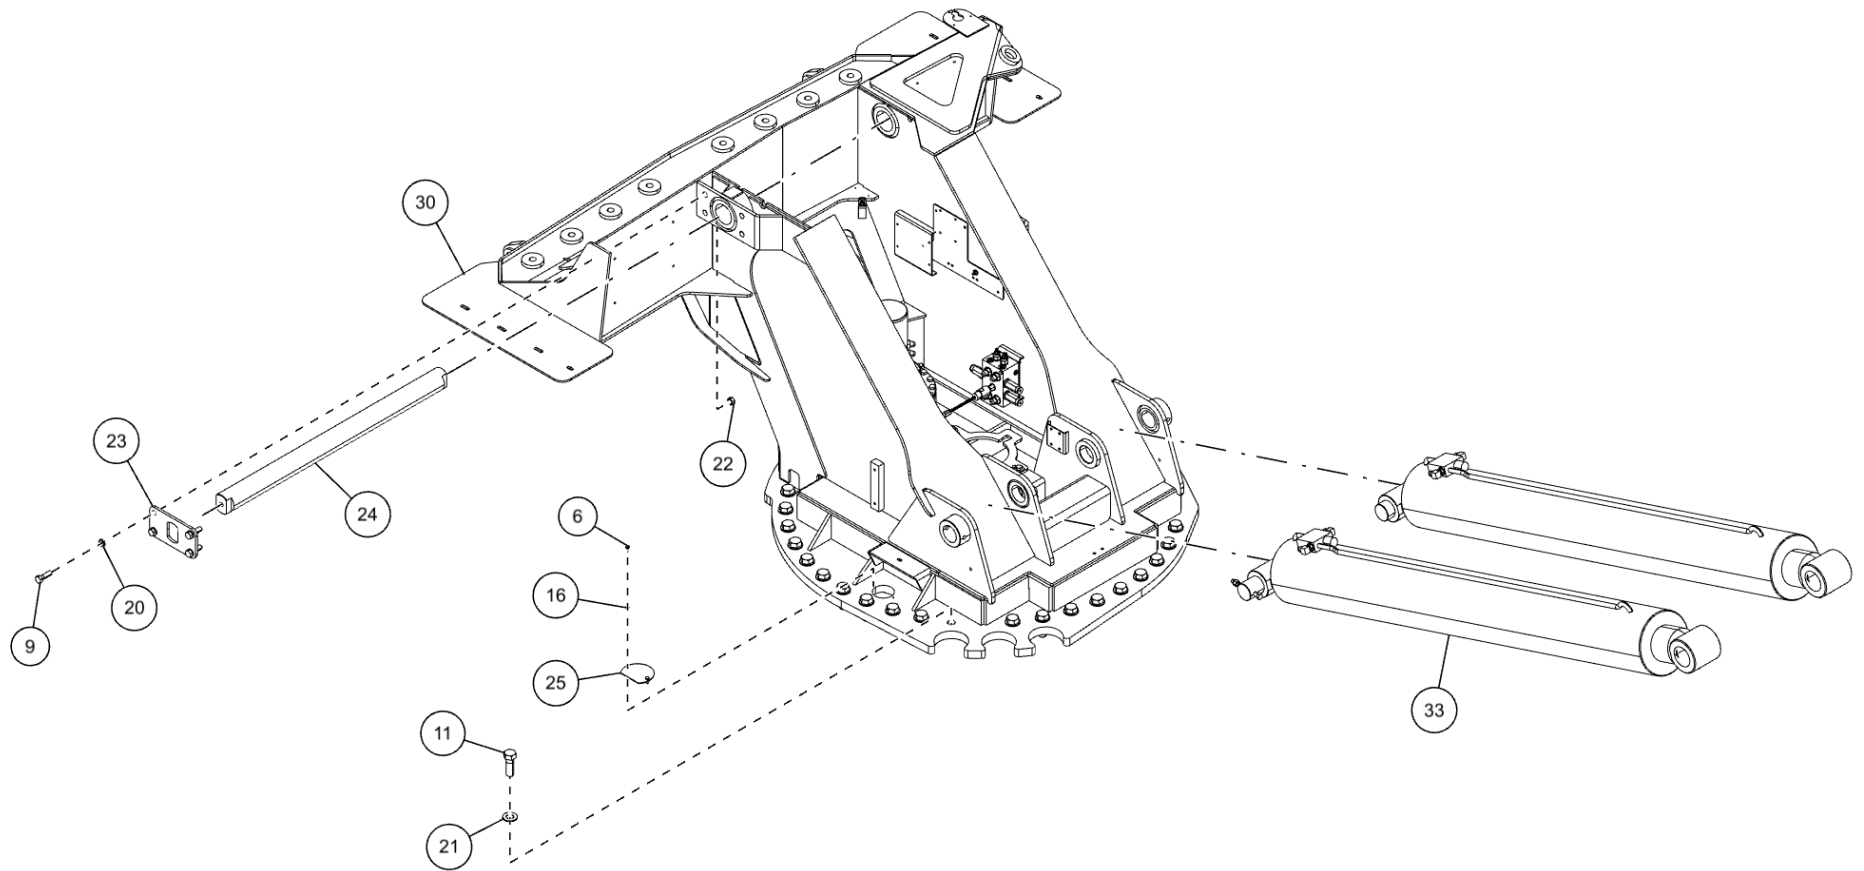

WRECKER FRAME COMPONENTS (0911548) (cont'd)

Mounting Hardware, Access Cover Plate, Boom Pivot Shaft & Lift Cylinders

WRECKER FRAME COMPONENTS (0911548) (cont'd)
Mounting Hardware, Access Cover Plate, Boom Pivot Shaft & Lift Cylinders (cont'd)

ITEM	PART NUMBER	DESCRIPTION	QTY
	0911548	WRECKER FRM ASSY 1150 12V	
1	0300188	CLAMP,1-1/2" HOSE	2
2	0301487	CLAMP HOSE 1/2 COVO909	1
3	0302574	FITTING-BULKHEAD RUN TEE	2
4	0310318	SWITCH - PRESSURE	1
5	0310634	FITTING 6MB-4FP	1
6	0400066	SCREW, 1/4-20X3/4 HHC GR5	4
7	0400126	SCREW, 3/8-16X1 HHC GR5	8
8	0400188	SCREW, 1/2-13X2 HHC GR5	4
9	0400274	SCREW, 5/8-11X2 HHC GR8	8
10	0400318	SCREW, 1-8X3 SHC	4
11	0400336	SCREW, 1-8X3 HHC GR8	31
12	0400367	NUT, 1/4-20 LOK	2
13	0400392	NUT, 3/8-16 LOK	2
14	0400408	NUT, 1/2-13 LOK	4
15	0400451	WASHER, 1/4	2
16	0400452	LKWASHER, 1/4	4
17	0400480	WASHER, 3/8	10
18	0400482	LKWASHER, 3/8	8
19	0400492	USS FLAT WASHER, 1/2	8
20	0400508	LKWASHER, 5/8	8
21	0400522	WASHER, 1-1/16X2X1/8 TH YZ	35
22	04011911	5/8-11 HEX WELD NUT	8
23	07032703	KEEPER PLATE - BOOM PIVOT	2
24	07032784	PIN - BOOM PIVOT 1075	1
25	0719162	PLATE, ACCESS COVER	2
26	0726417	PLATE-SWIVEL LOCK	1
27	0726421	OMNEX PANEL	1
28	0726422	ANGLE, SWIVEL LOCK	1
29	0726423	LONG ANGLE, SWIVEL LOCK	1
30	0810223	WRECKER FRM WLD 1150	1
31	0907994	SWING VALVE KIT (1060S)	1
32	0911359	SWING DRIVE W/ INTERNAL BRAKE	1
33	0911549	LIFT CYL ASSY 1150	1
34	0911552	AIR VALVE PLATE ASSY 1150 12V	1