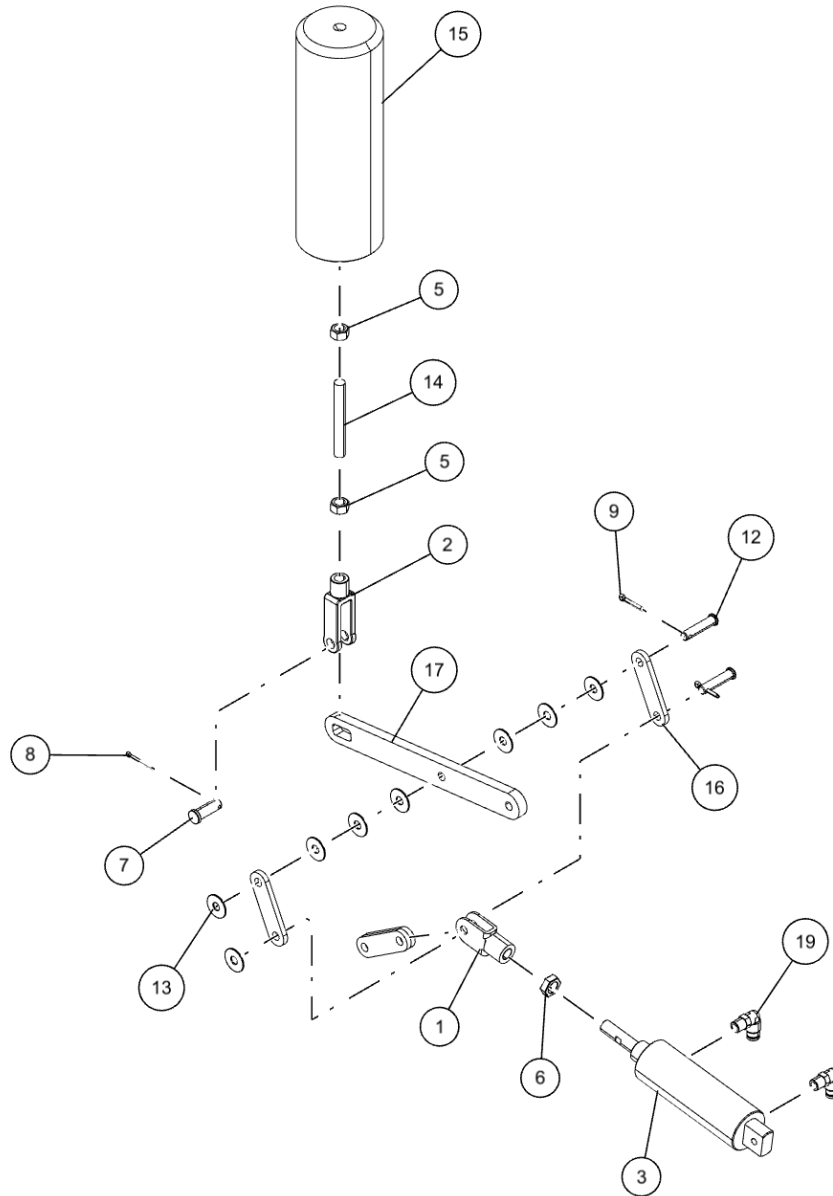

ROTATOR PIN LOCK ASSEMBLY - SUBFRAME (0908432) (cont'd)

Inner Pin Lock Components

ROTATOR PIN LOCK ASSEMBLY - SUBFRAME (0908432) (cont'd)
Inner Pin Lock Components (cont'd)

ITEM	PART NUMBER	DESCRIPTION	QTY
	0908432	ROTATOR PINLOCK ASSY	
1	0200052	CLEVIS LINK	1
2	0302231	ADJ CLEVIS 3/8" AC-218	1
3	0306698	AIR CYLINDER-1.5BORE/1.71STROK	1
4	0307612	NYLON SPACER,5/16 THK X 5/16ID	6
5	0400388	NUT, 3/8-24 HEX	2
6	0400401	NUT, 7/16-20 JAM PL	1
7	0400538	PIN, 3/8X1 CLEVIS	1
8	0400540	PIN, 3/32X1 COT	1
9	0400543	PIN, 1/8X3/4 COT SS	5
10	0400663	PIN, 1/4X1-3/4 CLEVIS	1
11	0400664	PIN, 5/16X1-3/4 CLEVIS	2
12	0400666	PIN, 5/16X1-3/8 CLEVIS SS	2
13	0402117	WASHER, 5/16 SS	11
14	0705698	ALLTHREAD, CONNECTOR	1
15	0709331	PIN, RETAIN HOUSE LOCK	1
16	0718297	BAR LINK - PIN LOCK	4
17	0718298	BAR LEVER - PIN LOCK	1
18	0806871	PIN LOCK WELD'T	1
19	9010030	FITT, BRASS ELBOW 1/4T-1/8MPX	2