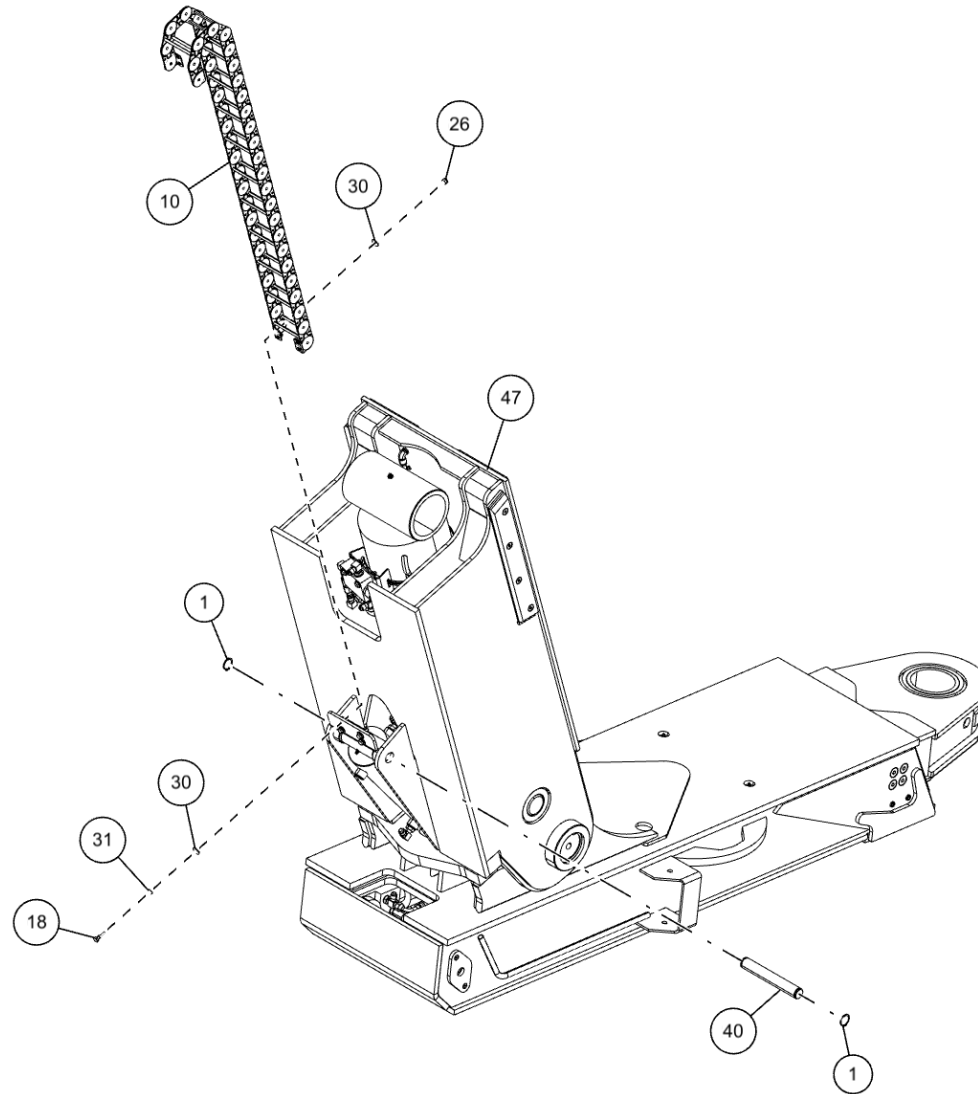

UNDERLIFT & MAST SDU4 STREET LOW RIDER (0911760) (cont'd)

Hose Carrier Link & Fold Cylinder Upper Pin

UNDERLIFT & MAST SDU4 STREET LOW RIDER (0911760) (cont'd)
Hose Carrier Link & Fold Cylinder Upper Pin (cont'd)

ITEM	PART NUMBER	DESCRIPTION	QTY
	0911760	SDU4 STREET LOWRIDER&MAST ASY	
1	0300110	SNAP RING, 1" 5100-100	2
2	0300113	GREASE FITTING, 1/4-28 STR	6
3	0300329	SNAP RING, EXTERNAL 2	4
4	0300365	CLAMP,CHECK VALVE RET.7	1
5	0301522	ADAPTER, 6MJ-6MB	1
6	0301619	TEE, 6MJ-6MJ-6MB BRANCH	3
7	0301620	ELBOW, 6MJ-6MB90	5
8	0301895	GREASE FITTING, 1/8 STR PTF	5
9	0301949	3/8" OD AIRLINE,SYNFLEX HOSE	14.5 FT.
10	03022304	CARRIER, SDU-4 24 LINK HOSE	1
11	0303892	SLIDE PAD-BOOM-SIDE	3
12	0306746	CYL HYD - FOLD	1
13	0307106	FITT, CONNECTOR 4MB-6FB	1
14	0307107	VALVE, HOLDING 4000 PSI SAE	2
15	0307351	SLIDE-PAD SDU/2 U/L	2
16	0311242	CYLINDER-TILT SDU/4	2
17	0311344	4MJ X 2MP90 FITTING	6
18	0400070	SCREW, 1/4-20X1 HHC GR5	4
19	0400078	SCREW, 1/4-20X2 HHC GR5	2
20	0400141	SCREW, 3/8-16X7/8 HHC GR5	2
21	0400204	SET SCREW, 1/2-13X3/4 SOC	4
22	0400219	SCREW, 1/2-13X4-1/2 HHC GR5	1
23	0400248	SCREW, 5/8-11X1 HHC GR8	4
24	0400288	SCREW, 3/4-10X2-1/2 HHC GR8	8
25	0400306	SCREW, 7/8-9X3 HHC GR8	8
26	0400367	NUT, 1/4-20 LOK	6
27	0400408	NUT, 1/2-13 LOK	1
28	0400430	NUT, 3/4-10 LOK	8
29	0400437	NUT, 7/8-9 LOK GR8	8
30	0400451	WASHER, 1/4	10

ITEM	PART NUMBER	DESCRIPTION	QTY
31	0400452	LKWASHER, 1/4	4
32	0400482	LKWASHER, 3/8	2
33	0400490	WASHER, 3/4 GR8	8
34	0400508	LKWASHER, 5/8	4
35	0703001	BRKT, MTG CHECK VALVE	1
36	07046783	SHIM-UNDERLIFT SIDE PAD	2
37	0709242	PIN, MAIN PIVOT	1
38	0714209	PIN, PIVOT	1
39	0714218	PIN, TILT CYL	1
40	0714240	PIN, FOLD CYL	1
41	0717919	PIN, LIFT CYLINDER	1
42	0718912	SHIM, VERTICAL BOOM GUIDE	4
43	08014308	MAST, OUTER SDU/4 NO PULLEY	1
44	0804034	TILT CYL MTG BRKT	1
45	0804303	SUPPORT-LEFT PIVOT WLDMT	1
46	0804304	SUPPORT-RIGHT PIVOT WLDMT	1
47	0810255	INNER MAST WLDMT	1
48	0911362	PIN ASSY-FOLD	1
49	0911589	LOWRIDER ASSY-SDU4 STREET 100K	1
50	0911958	KIT, ROTATOR CABLE TIEBACK	2
51	805040011	VERTICAL BOOM GUIDE PAD	2
52	9012549	CONNECTOR-MALE 3/8TUBEX1	2
53	9012552	BULKHEAD ADAPTER 1/8M-1/8F NPT	2
54	9012584	ELBOW-1/4NPT X 3/8TUBE 9	2
55	9043973	5/16-18X1 1/2 FL.HD.SOC.	8
56	9044434	3/8-16X1 NC FLAT SOCKET HD CAP	8
57	945030004	UPPER WEAR PAD-RECOVERY	2
58	HC0159	CYL HYD LIFT-7 BORE H/CHROME	1
59	HD0152	SNAP RING, 3" INTERNAL	2
60	UK0126	PIN-TILT CYL.-BASE END	1