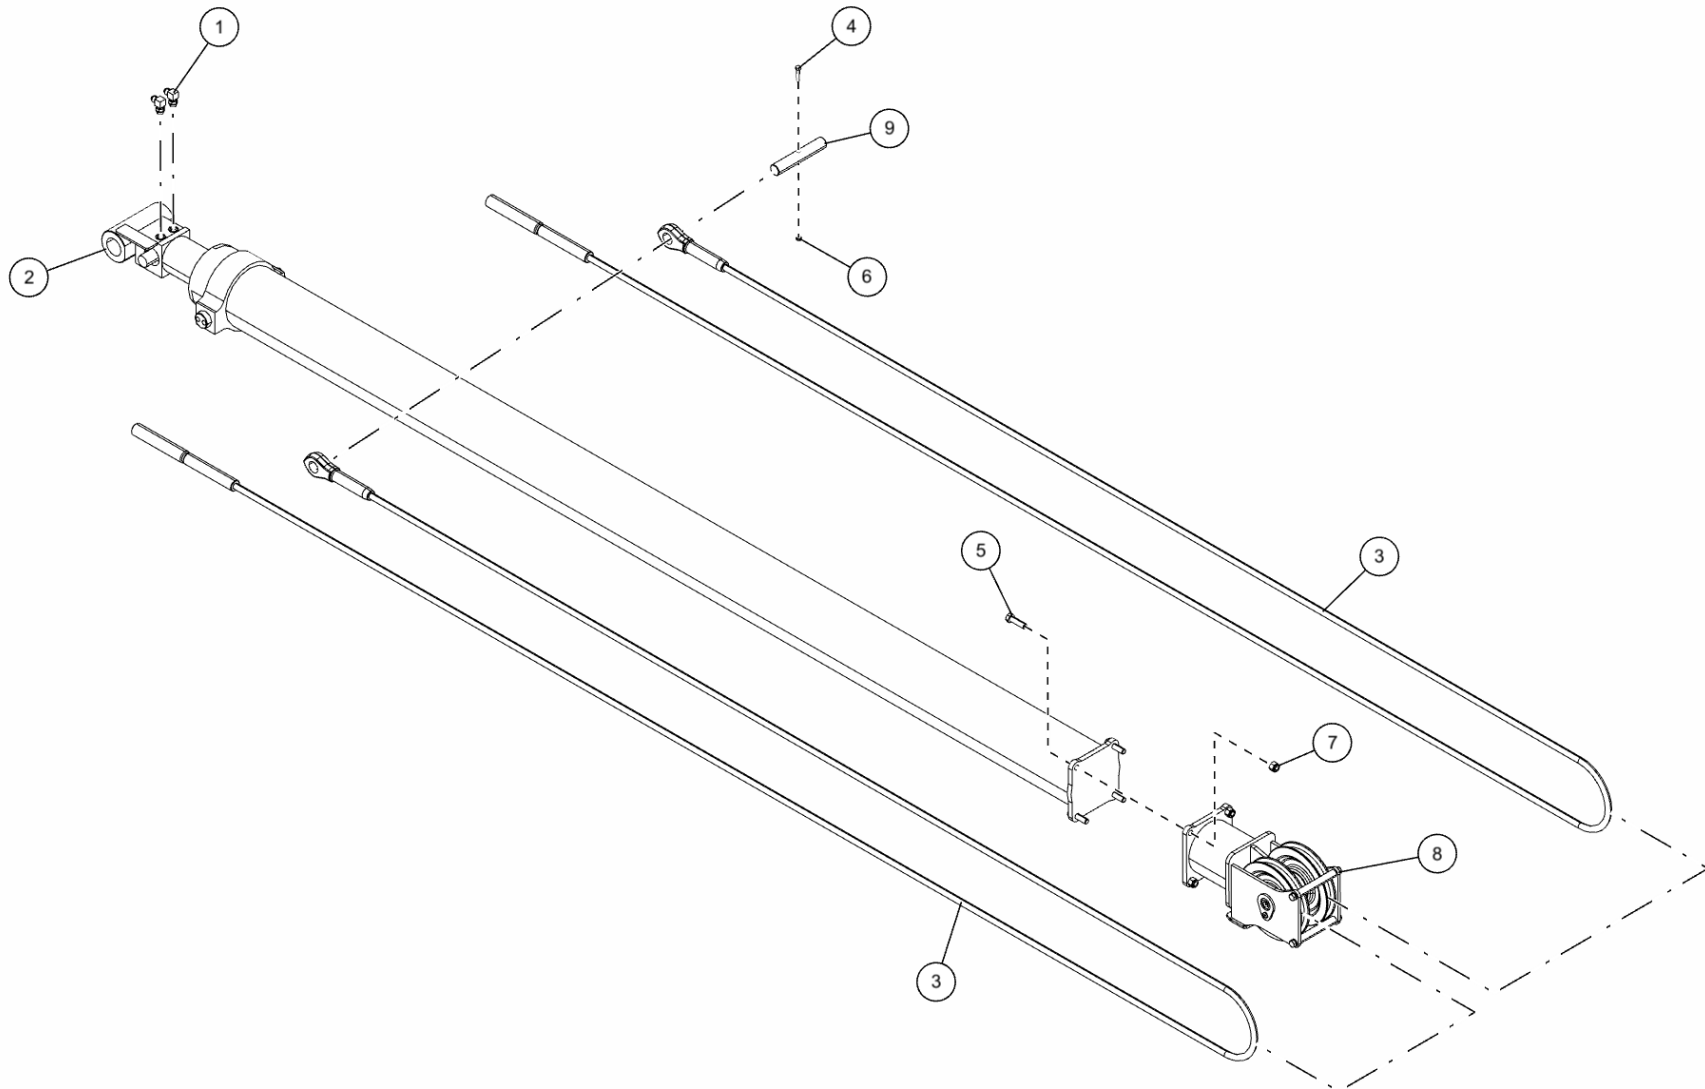

EXTEND SYSTEM - RECOVERY BOOM (0911450)

Extend System Components

EXTEND SYSTEM - RECOVERY BOOM (0911450) (cont'd)
Extend System Components (cont'd)

ITEM	PART NUMBER	DESCRIPTION	QTY
	0911449	EXTEND SYSTEM	
1	0301388	ELBOW, 8MJ-8MB90	2
2	0311664	CYLINDER	1
3	0312379	CABLE-EXTEND 3STG 1150	1
4	0400157	SCREW, 3/8-16X1-3/4 HHC GR5	1
5	0400264	SCREW, 5/8-11X2-1/4 HHC GR5	4
6	0400398	NUT, 3/8-16 LOK JAM	1
7	0400421	NUT, 5/8-11 LOK	4
8	0911451	EXTEND SHEAVE ASSY	1
9	GA0215	PIN-"D" RING	1