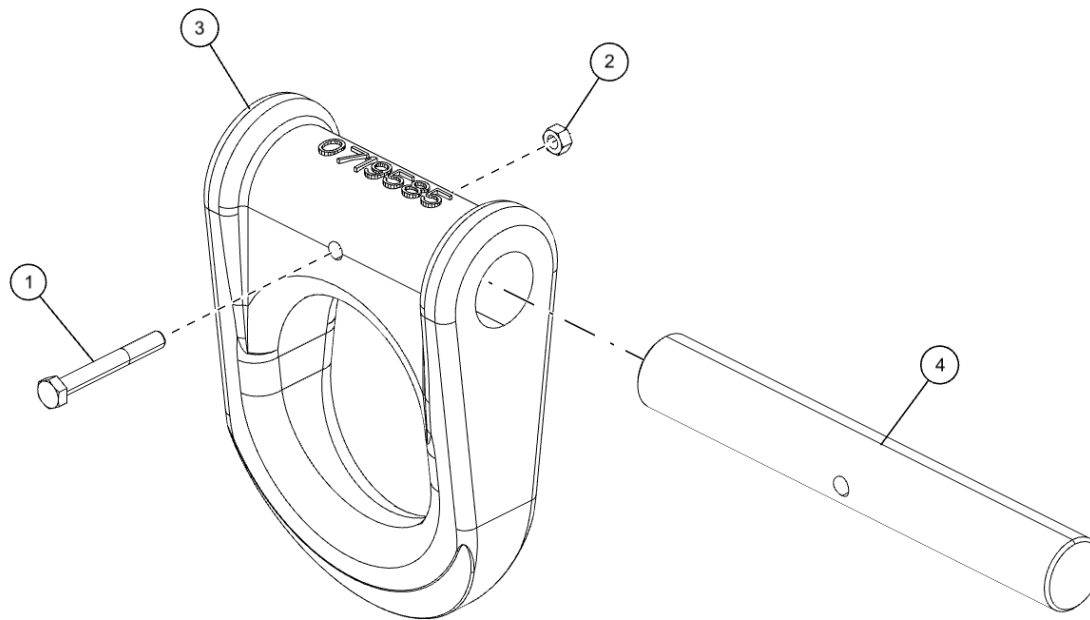

SIDE D-RING - RECOVERY BOOM (0910707)

D-Ring Components

SIDE D-RING - RECOVERY BOOM (0910707) (cont'd)
D-Ring Components (cont'd)

ITEM	PART NUMBER	DESCRIPTION	QTY
	0910707	SIDE D-RING PARTS 1060S/1075S	
1	0400107	SCREW, 5/16-18X2-1/2 HHC GR5	1
2	0400776	NUT, 5/16-18 JAM LOK	1
3	0719585	D-RING, TOWING	1
4	0722325	PIN - D-RING	1