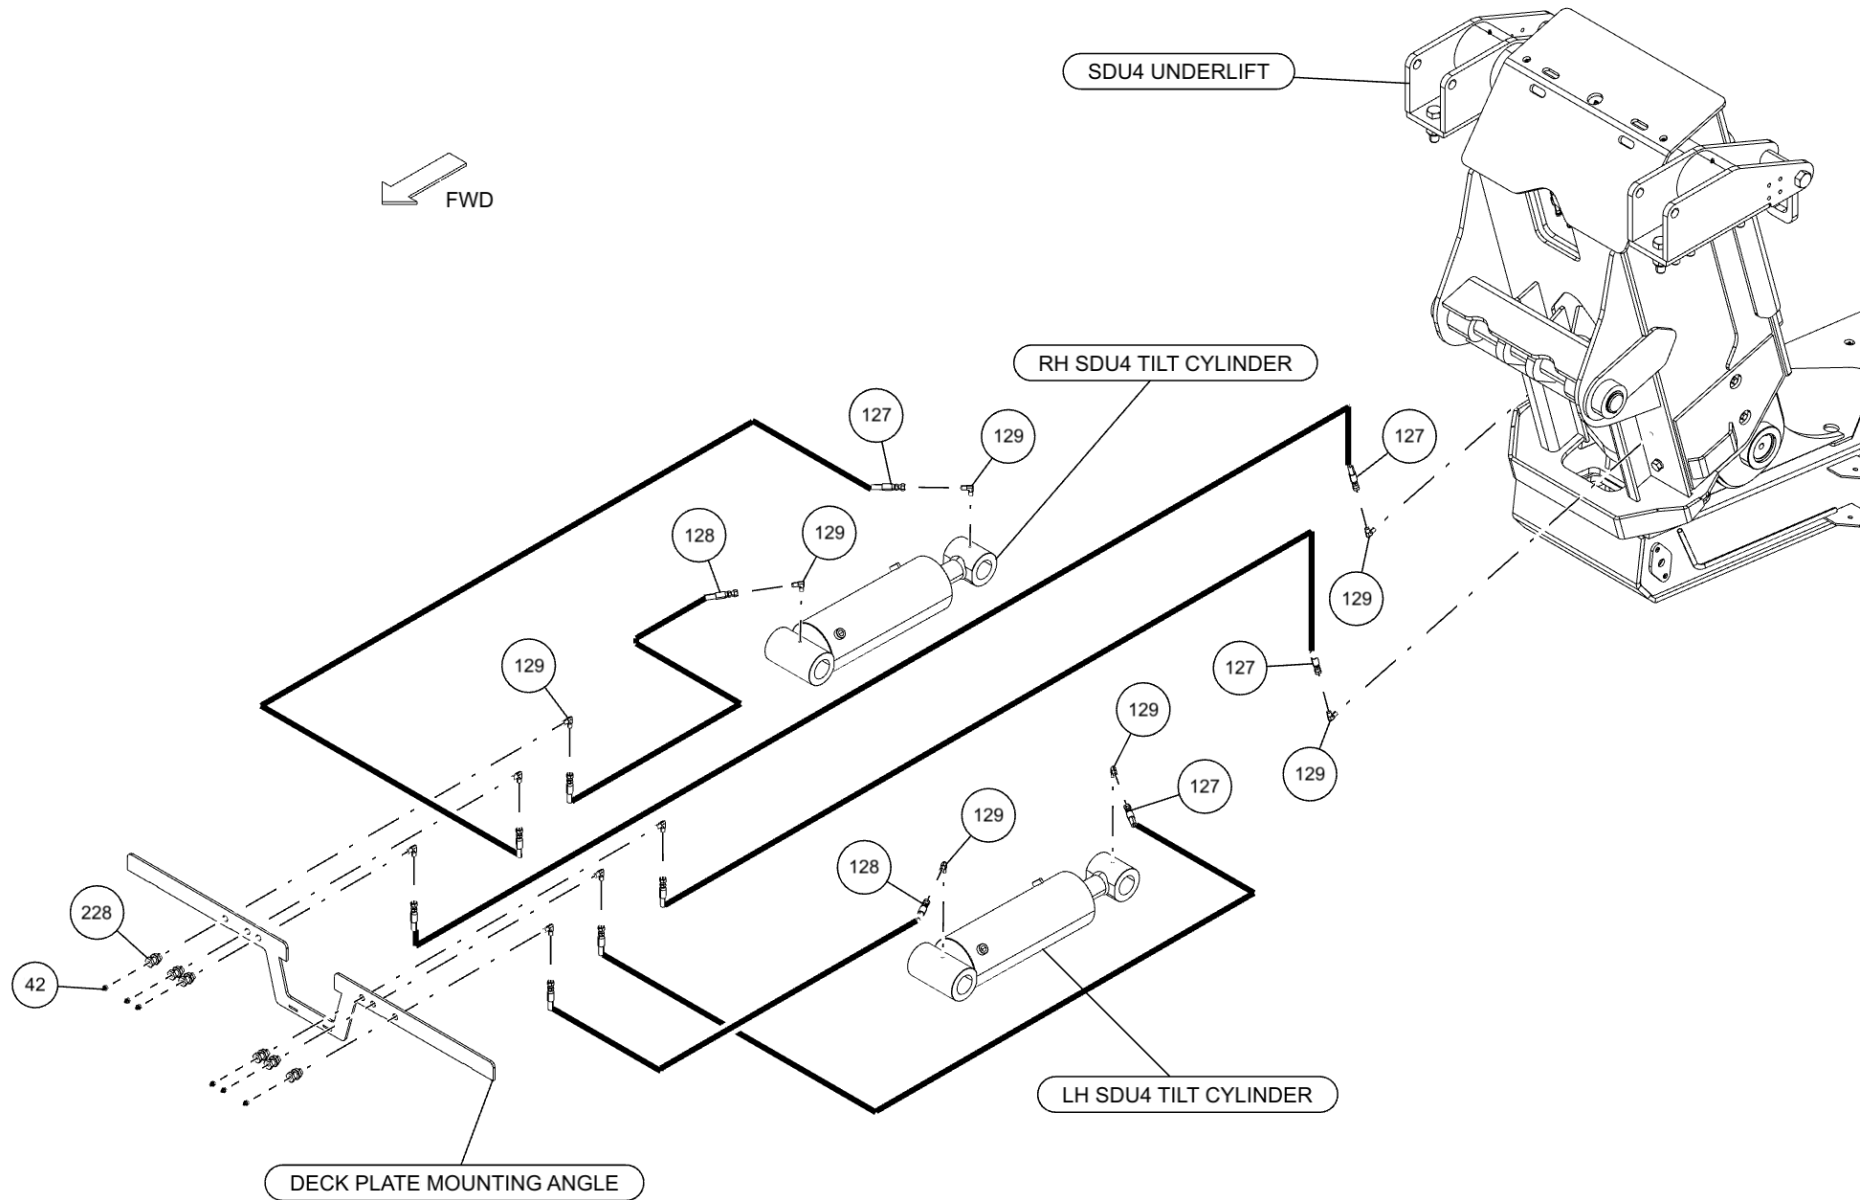

1150S SDU4 STREET LOW RIDER (09013150) (cont'd)
Toolbox Mounting Hardware (cont'd)

ITEM	PART NUMBER	DESCRIPTION	QTY
174	0400687	SCREW, 10-24X3/4 PRH SS	4
175	0400816	WASHER, M10 SS	4
176	0400900	NUT, 1/2-13 LOK JAM	2
177	0402020	SCREW, 1/4-20X3/4 HHC SS	2
178	0402021	SCREW, 1/4-20X1 HHC SS	2
179	0402044	SCREW, 3/8-16X1-1/2 HHC SS	8
180	0402094	NUT, HEX 6-32 SS	3
181	0402110	WASHER, 1/4 SS	17
182	0402111	LKWASHER, 1/4 SS	19
183	0402113	NUT, 1/4-20 LOK SS	2
184	0402118	LKWASHER, 5/16 SS	8
185	0402121	LKWASHER, 3/8 SS	2
186	0712230	BOSS, TURNTABLE LOCK	2
187	0719585	D-RING, TOWING	2
188	0722173	PLATE - VALVE MOUNTING	2
189	0722381	ANGLE - BULKHEAD	2
190	0724651	COVER	2
191	0726179	ANGLE, WINCH MTG, UNIVERSAL	2
192	0726532	COVER - REAR FLOOR PLATE	2
193	0726533	PANEL-FRT CNTR DECK CVR SHORT	1
194	0803923	PIN WLDT - D RING	2
195	0806767	SUPPORT BRKT SHEAVE HEAD SINGL	1
196	0806994	HOUSE LOCK INDICATOR WELDMNT	2
197	0810067	BRACKET-CHAIN ROLLER	2
198	0810500	CABLE TIE BACK WLMT	1
199	09000135	ILLUMINATED LEGEND ASSY-RT UPP	1
200	09025482	K3VL80 PUMP KIT	1
201	09028162	4-STAGE REAR OUTRIGGER ASSY	1
202	0906532	SWIVEL - BOOM ASSEMBLY	1
203	0908418	KIT-MUDFLAP CENTURY ROTATOR	1
204	0908540	BRACKET SUPT, CABLE GUIDE DRAG	1
205	0910260	FRONT OUTRIGGER INSTALLATION	1
206	0910635	OUTRIGGER BLEED VALVE ASSY	1
207	0911237	ILLUM LEGEND ASSY RH LWR WLW	1
208	0911241	CONTROL ASSY, 12 HANDLE WALVOL	1
209	0911316	OUTRIGGER CONTL VALVE KIT-WV	1
210	0911317	WALVOIL VALVE ASSY 5 WINCH ROT	1

ITEM	PART NUMBER	DESCRIPTION	QTY
211	0911324	RH CTL STATION ASSY 5 WINCH WV	1
212	0911331	ILLUM LEGEND ASSY LH LWR WV	1
213	0911449	1150 BOOM ASSY	1
214	0911454	WINCH ASSY 1150	1
215	0911511	ILLUM LGND LH UPPER WV MMO	1
216	0911547	SUBFRM ASSY 1150	1
217	0911548	WRECKER FRM ASSY 1150 12V	1
218	0911591	BUA 22K DRAG WINCH 1150	1
219	0911652	3-STG FRT OUTRGR ASSY BIG FEET	1
220	0911760	SDU4 STREET LOWRIDER&MAST ASY	1
221	0911804	AIR REGULATOR-GAUGE ASSEMBLY	2
222	0911957	KIT, D-RING PARTS	4
223	0912063	XBAR ASY-XHD 5X5 CENT W/ LWRDR	1
224	24773017	HOSE ASSEMBLY 140"LG	2
225	24773018	HOSE ASSEMBLY 140"LG	2
226	9010520	FITTING-ELBOW 1/4T-1/4NPT	3
227	9011071	FITT, BRASS TEE 1/4T-1/4T-1/4T	1
228	9012552	BULKHEAD ADAPTER 1/8M-1/8F NPT	6
229	9012594	FITT, HYD RUN TEE, 6MJx6MBx6MJ	9
230	9024041	SWITCH, ROCKER SPST RED 12V21A	22
231	9041010	1/4 NC X 2 1/4 HHCS GR8	6
232	9041402	1/2 NC X 1 1/4 HHCS PLT GR8	6
233	9041403	1/2 NC X 1 1/2 HHCS PL GR8	14
234	9048800	5/8 WELDLESS CHAIN LINK	1
235	9402970	TOOLBOX MTG. PAD	14
236	942480011	PLATE, SLOT-SS REAR WASHER TBOX	20
237	945030007	CABLE TIE BACK SPRING-1	1
238	AWS-6821-A	HOSE ASSY-PRESSURE	10
239	FC41	FITTING-90DEG BLKHD ELB W/ NUT	9
240	GX263	FITTING, ELB 10MJ-10MB90	4
241	HC1291	FITTING, 4MJ-4MB STR THR	17
242	IC209	FTG-90DEG ADPTR 1/4 ORB	3

1150S SDU4 STREET LOW RIDER (09013150) (cont'd)

SDU4 Slide Pads & Tilt Cylinder Grease Hoses