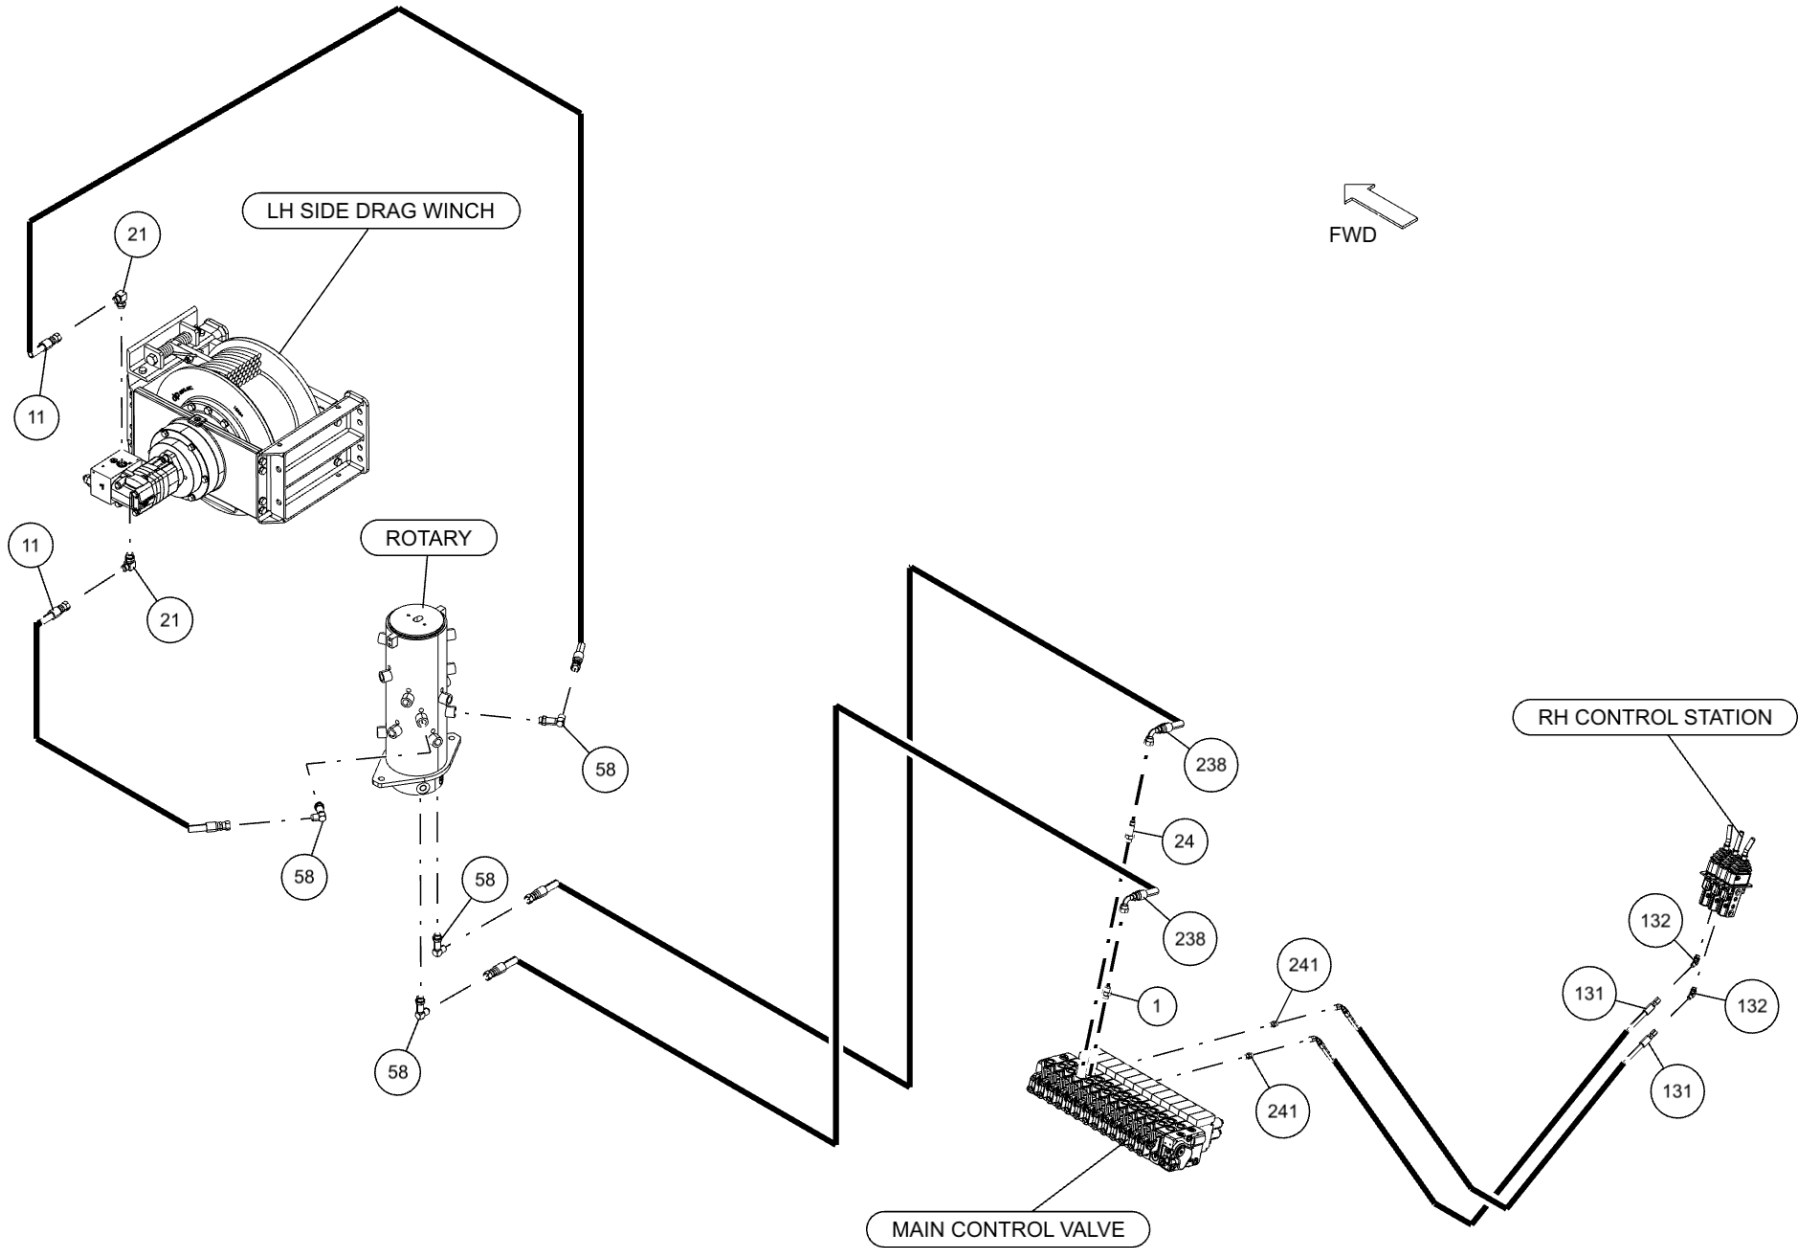

1150S SDU4 STREET LOW RIDER (09013150) (cont'd)

Left Hand Side Drag Winch Hydraulic Hoses

1150S SDU4 STREET LOW RIDER (09013150) (cont'd)
Left Hand Side Drag Winch Hydraulic Hoses (cont'd)

ITEM	PART NUMBER	DESCRIPTION	QTY
	09013150	1150S SDU4 ST LR 22K 50K DW	
1	0300041	CONNECTOR, 8MJ-8MB	10
2	0300044	ADAPTER, 6MJ-8MB	6
3	0300052	ELBOW, 8MJ-10MB90	4
4	0300113	GREASE FITTING, 1/4-28 STR	1
5	0300229	FITTING, ELB 8MJ-8MP90	1
6	0300364	CLAMP-HOSE, 0.875"-2.75" 50"LBS	4
7	0300431	CONNECTOR, 16MJ-16MJ	1
8	0300558	HOSE, SUCTION 2"ID 100R4 (C4)	15 FT.
9	0300657	HOSE HYD, 46" LG	4
10	0300659	HOSE HYD, 45"	2
11	0300660	HOSE HYD, 120"	8
12	0300835	KNOB-BOOM (UP-DOWN)	1
13	0300837	KNOB-BOOM (IN-OUT)	1
14	0300865	FITTING, CONNECTOR 8MJ-8MJ	3
15	03008669	HOSE HYD 144"	1
16	0301113	HOSE HYD, 82"	2
17	0301368	ADAPTER, 16MB-12MJ	1
18	0301370	HOSE HYD LIFT CYL 1040-B	2
19	0301376	CONNECTOR 8 MJ - 10 MB	6
20	0301377	FITTING, TEE, 3/8" JIC	1
21	0301388	ELBOW, 8MJ-8MB90	19
22	0301422	FITTING, 6MJ-6MJ SMALL	5
23	0301427	HOSE HYD, 11" 5000 PSI	1
24	0301445	FITTING, EXTENDED	10
25	0301470	FITTING, 90ELB 6MJ-8MB90	10
26	0301471	HOSE, 30" 8FJK-8M3K-8FJX90	5
27	0301473	HOSE HYD, 18" LG	4
28	0301522	ADAPTER, 6MJ-6MB	25
29	0301577	1/4 OD PLASTIC AIRLINE, BLACK	69 FT.
30	03015922	STAUFF CLAMP, 3/8 TWIN	4
31	03016142	TUBE, HYD ASSY SF TO O/R	3
32	0301619	TEE, 6MJ-6MJ-6MB BRANCH	4
33	0301620	ELBOW, 6MJ-6MB90	13
34	0301637	FITTING, FL - FLANGE	1
35	0301695	HOSE HYD, 91"	2
36	0301696	FITTING, ELB 90 DEG 6MJ-6FJX90	3
37	0301730	VALVE, DOUBLE HOLDING	1
38	0301767	FITTING, HOSE BARB 1FJIX	1
39	0301781	FITTING, SWV NUT RUN TEE	2
40	0301837	INLINE ORIFICE	1
41	0301861	QUICK PIN, LINCX -B7932 PL 7/16	2
42	0301895	GREASE FITTING, 1/8 STR PTF	6
43	0301909	RECEPTACLE BOOT	1
44	0301946	FITTING, BLKHD CONNECT	3
45	0301948	HD 7 WAY TRAILER CONNECT	1
46	0301997	HOSE HYD, 18" 6FJX-6FJX -6M2T	1
47	0301998	HOSE HYD, 24" LG	2
48	0302000	HOSE HYD, 24"	2
49	0302008	HOSE HYD, 66"	1
50	0302056	HOSE HYD, 183"	5
51	0302085	FITTING, 90 DEG ADPTR	2
52	0302170	FITTING, SWV 90 DEG BENT	3
53	0302205	GAUGE, FLUSH MNTG-6000 PSI	1
54	0302313	HOSE HYD, 25"	4
55	0302321	ELBOW, 8MJ-8MB45	4
56	0302367	PIPE NIPPLE - 2 X 4	1
57	0302372	HOSE HYD, 240" LG	4