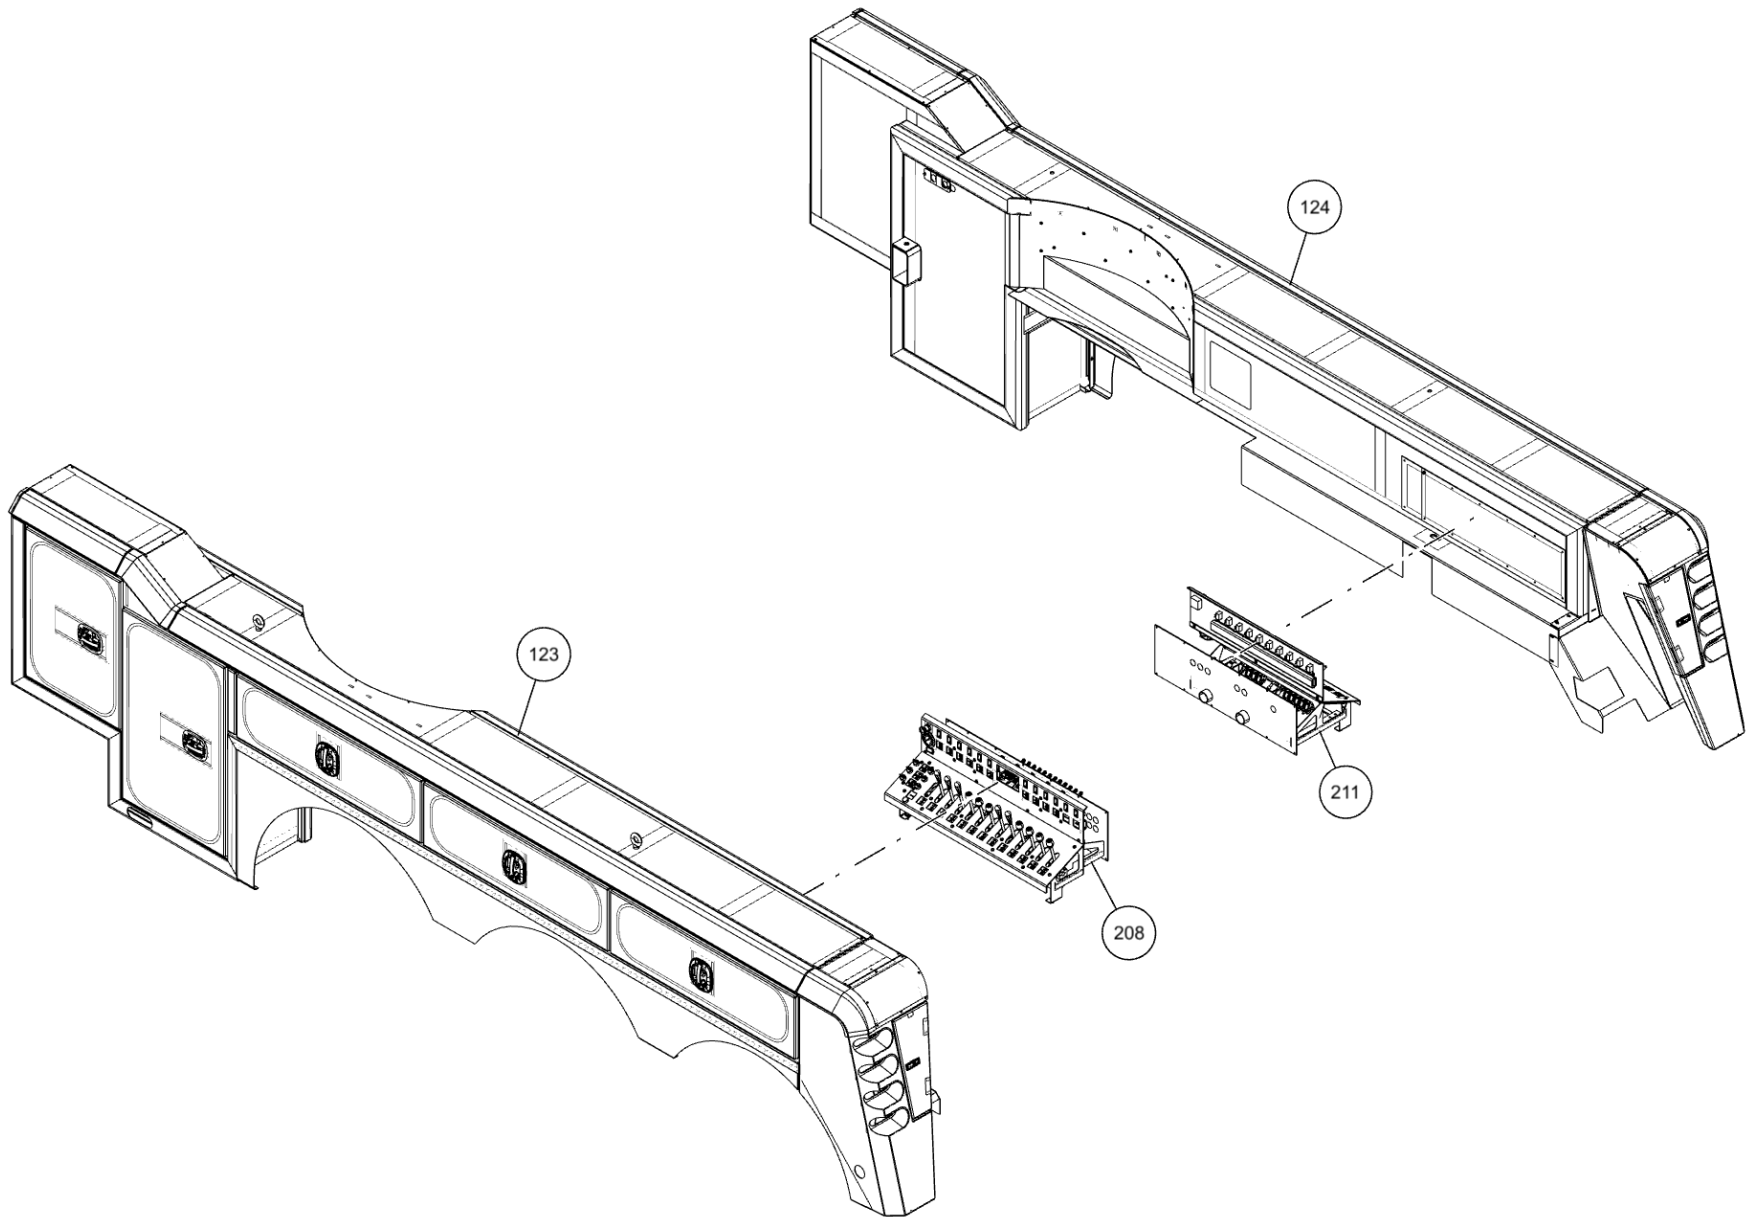

1150S SDU4 STREET LOW RIDER (09013150) (cont'd)
Right Hand Upper Control Panel (cont'd)

ITEM	PART NUMBER	DESCRIPTION	QTY
174	0400687	SCREW, 10-24X3/4 PRH SS	4
175	0400816	WASHER, M10 SS	4
176	0400900	NUT, 1/2-13 LOK JAM	2
177	0402020	SCREW, 1/4-20X3/4 HHC SS	2
178	0402021	SCREW, 1/4-20X1 HHC SS	2
179	0402044	SCREW, 3/8-16X1-1/2 HHC SS	8
180	0402094	NUT, HEX 6-32 SS	3
181	0402110	WASHER, 1/4 SS	17
182	0402111	LKWASHER, 1/4 SS	19
183	0402113	NUT, 1/4-20 LOK SS	2
184	0402118	LKWASHER, 5/16 SS	8
185	0402121	LKWASHER, 3/8 SS	2
186	0712230	BOSS, TURNTABLE LOCK	2
187	0719585	D-RING, TOWING	2
188	0722173	PLATE - VALVE MOUNTING	2
189	0722381	ANGLE - BULKHEAD	2
190	0724651	COVER	2
191	0726179	ANGLE, WINCH MTG, UNIVERSAL	2
192	0726532	COVER - REAR FLOOR PLATE	2
193	0726533	PANEL-FRT CNTR DECK CVR SHORT	1
194	0803923	PIN WLDT - D RING	2
195	0806767	SUPPORT BRKT SHEAVE HEAD SINGL	1
196	0806994	HOUSE LOCK INDICATOR WELDMENT	2
197	0810067	BRACKET-CHAIN ROLLER	2
198	0810500	CABLE TIE BACK WLMT	1
199	09000135	ILLUMINATED LEGEND ASSY-RT UP	1
200	09025482	K3VL80 PUMP KIT	1
201	09028162	4-STAGE REAR OUTRIGGER ASSY	1
202	0906532	SWIVEL - BOOM ASSEMBLY	1
203	0908418	KIT-MUDFLAP CENTURY ROTATOR	1
204	0908540	BRACKET SUPT, CABLE GUIDE DRAG	1
205	0910260	FRONT OUTRIGGER INSTALLATION	1
206	0910635	OUTRIGGER BLEED VALVE ASSY	1
207	0911237	ILLUM LEGEND ASSY RH LWR WLV	1
208	0911241	CONTROL ASSY, 12 HANDLE WALVOL	1
209	0911316	OUTRIGGER CONTL VALVE KIT-WV	1
210	0911317	WALVOIL VALVE ASSY 5 WINCH ROT	1

ITEM	PART NUMBER	DESCRIPTION	QTY
211	0911324	RH CTL STATION ASSY 5 WINCH WV	1
212	0911331	ILLUM LEGEND ASSY LH LWR WV	1
213	0911449	1150 BOOM ASSY	1
214	0911454	WINCH ASSY 1150	1
215	0911511	ILLUM LGND LH UPPER WV MMO	1
216	0911547	SUBFRM ASSY 1150	1
217	0911548	WRECKER FRM ASSY 1150 12V	1
218	0911591	BUA 22K DRAG WINCH 1150	1
219	0911652	3-STG FRT OUTRGR ASSY BIG FEET	1
220	0911760	SDU4 STREET LOWRIDER&MAST ASY	1
221	0911804	AIR REGULATOR-GAUGE ASSEMBLY	2
222	0911957	KIT, D-RING PARTS	4
223	0912063	XBAR ASY-XHD 5X5 CENT W/ LWRDR	1
224	24773017	HOSE ASSEMBLY 140"LG	2
225	24773018	HOSE ASSEMBLY 140"LG	2
226	9010520	FITTING-ELBOW 1/4T-1/4NPT	3
227	9011071	FITT, BRASS TEE 1/4T-1/4T-1/4T	1
228	9012552	BULKHEAD ADAPTER 1/8M-1/8F NPT	6
229	9012594	FITT, HYD RUN TEE, 6MJx6MBx6MJ	9
230	9024041	SWITCH, ROCKER SPST RED 12V21A	22
231	9041010	1/4 NC X 2 1/4 HHCS GR8	6
232	9041402	1/2 NC X 1 1/4 HHCS PLT GR8	6
233	9041403	1/2 NC X 1 1/2 HHCS PL GR8	14
234	9048800	5/8 WELDLESS CHAIN LINK	1
235	9402970	TOOLBOX MTG. PAD	14
236	942480011	PLATE, SLOT-SS REAR WASHER TBOX	20
237	945030007	CABLE TIE BACK SPRING-1	1
238	AWS-6821-A	HOSE ASSY-PRESSURE	10
239	FC41	FITTING-90DEG BLKHD ELB W/ NUT	9
240	GX263	FITTING, ELB 10MJ-10MB90	4
241	HC1291	FITTING, 4MJ-4MB STR THR	17
242	IC209	FTG-90DEG ADPTR 1/4 ORB	3

1150S SDU4 STREET LOW RIDER (09013150) (cont'd) Control Stations