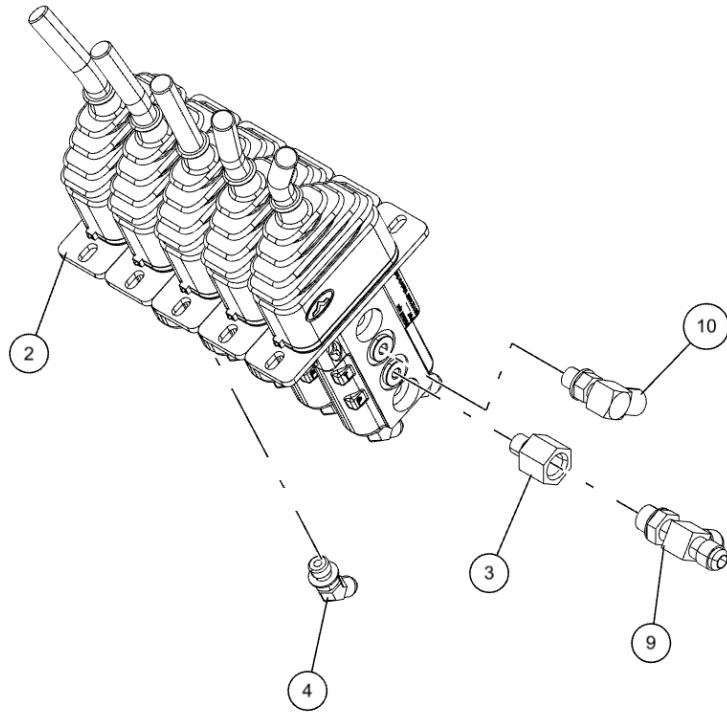

RIGHT HAND CONTROL STATION ASSEMBLY (0911324) (cont'd)

Control Handle Hydraulic Fittings

RIGHT HAND CONTROL STATION ASSEMBLY (0911324) (cont'd)
Control Handle Hydraulic Fittings (cont'd)

ITEM	PART NUMBER	DESCRIPTION	QTY
	0911324	RH CTL STATION ASSY 5 WINCH WV	
1	03016755	VLV-3 SPL PILOT W/THREADED HDL	1
2	03016757	VLV-5 SPL PILOT W/THREADED HDL	1
3	0307106	FITT, CONNECTOR 4MB-6FB	2
4	0311427	FITTING, 4MJ-4MB 45	16
5	0400066	SCREW, 1/4-20X3/4 HHC GR5	18
6	0400367	NUT, 1/4-20 LOK	18
7	0724777	PLATE-JOYSTICK COVER	1
8	0810056	CNTRL FRAME WLDMT-RT PILOT VLV	1
9	9012594	FITT, HYD RUN TEE, 6MJx6MBx6MJ	2
10	IC209	FTG-90DEG ADPTR 1/4 ORB	2