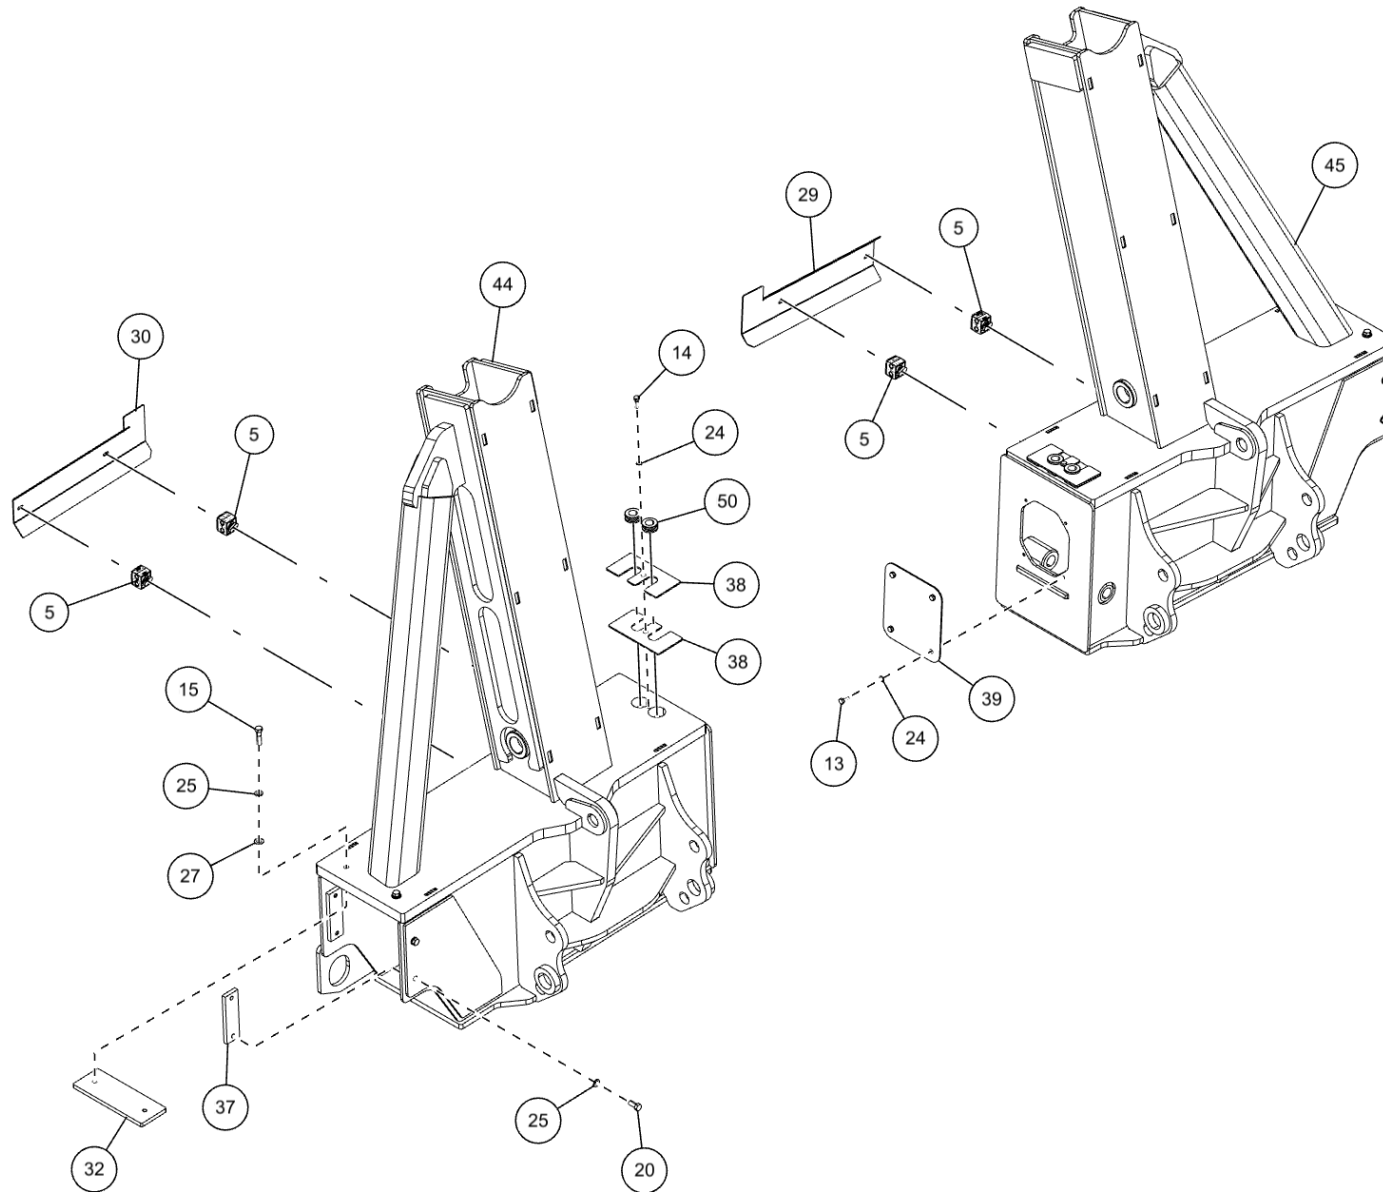

REAR OUTRIGGER ASSEMBLY (09028162) (cont'd)

Outer Components

REAR OUTRIGGER ASSEMBLY (09028162) (cont'd)
Outer Components (cont'd)

ITEM	PART NUMBER	DESCRIPTION	QTY
	09028162	4-STAGE REAR OUTRIGGER ASSY	
1	0300110	SNAP RING, 1" 5100-100	8
2	0300113	GREASE FITTING, 1/4-28 STR	2
3	0301422	FITTING, 6MJ-6MJ SMALL	4
4	0301522	ADAPTER, 6MJ-6MB	4
5	03015922	STAUFF CLAMP, 3/8 TWIN	4
6	03033346	TUBE, HYD ASSY LT REAR O/R EXT	1
7	03033347	TUBE, HYD ASSY LT REAR O/R RET	1
8	03033348	TUBE, HYD ASSY RT REAR O/R EXT	1
9	03033349	TUBE, HYD ASSY RT REAR O/R RET	1
10	0310289	FITTING-LONG ADAPTER 6MJ-8MBLL	4
11	0310707	CYLINDER, SPADE 4BOREx23STROKE	2
12	0312677	CYLINDER, TELESCOPING PIGGYBACK	2
13	0400066	SCREW, 1/4-20X3/4 HHC GR5	8
14	0400070	SCREW, 1/4-20X1 HHC GR5	2
15	0400132	SCREW, 3/8-16X1-1/2 HHC GR5	4
16	0400139	SET SCREW, 3/8-16X1-1/2 SOC	4
17	0400176	SCREW, 1/2-13X1 HHC GR5	10
18	0400221	SET SCREW, 3/8-16X1 SOC	2
19	0400228	SCREW, 3/8-24X5/8 BSC	8
20	0400347	SCREW, 3/8-24X7/8 HHC GR5	8
21	0400392	NUT, 3/8-16 LOK	8
22	0400398	NUT, 3/8-16 LOK JAM	2
23	0400410	NUT, 1/2-13 JAM	10
24	0400452	LKWASHER, 1/4	10
25	0400482	LKWASHER, 3/8	12

ITEM	PART NUMBER	DESCRIPTION	QTY
26	0400982	SCREW, 3/8-16X1-1/2 FHS	4
27	0402120	WASHER, 3/8 SS	4
28	07000162	SHAFT, 1 DIA X 5-1/2 L	2
29	07020904	PLATE, HARDLINE COVER RH	1
30	07020905	PLATE, HARDLINE COVER LH	1
31	0703231	PLATE, STOP OUTER BOOM	4
32	07039408	PLATE, TOP SPACER	2
33	07039412	PAD, O/R TOP ADJUSTMENT	10
34	0707117	SHAFT, UPPER SPADE	2
35	0721901	PIN - OUTRIGGER TOP	2
36	0721902	PIN - OUTRIGGER BOTTOM	2
37	0722970	PAD,SPACER	4
38	0723889	PLATE-HOSE RETAINING	4
39	0725043	PLATE-COVER	2
40	0727421	SHAFT, 1 DIA X 7 L	2
41	08023676	REAR O/R 2ND STAGE TUBE	2
42	08023677	REAR O/R 3RD STAGE TUBE	2
43	08023678	REAR O/R 4TH STAGE TUBE	2
44	08023679	REAR O/R LEFT 1ST STAGE WLMT	1
45	08023680	REAR O/R RIGHT 1ST STAGE WLMT	1
46	08025953	ADJUSTMENT PAD MOUNT WLMT	2
47	0807635	PAD REAR OUTRIGGER PAD	2
48	0906963	PIN - REAR OUTRIGGER PAD ASSY	2
49	0912051	CENTURY SPADE KIT	1
50	GH246	SPLIT RUBBER GROMMET	4