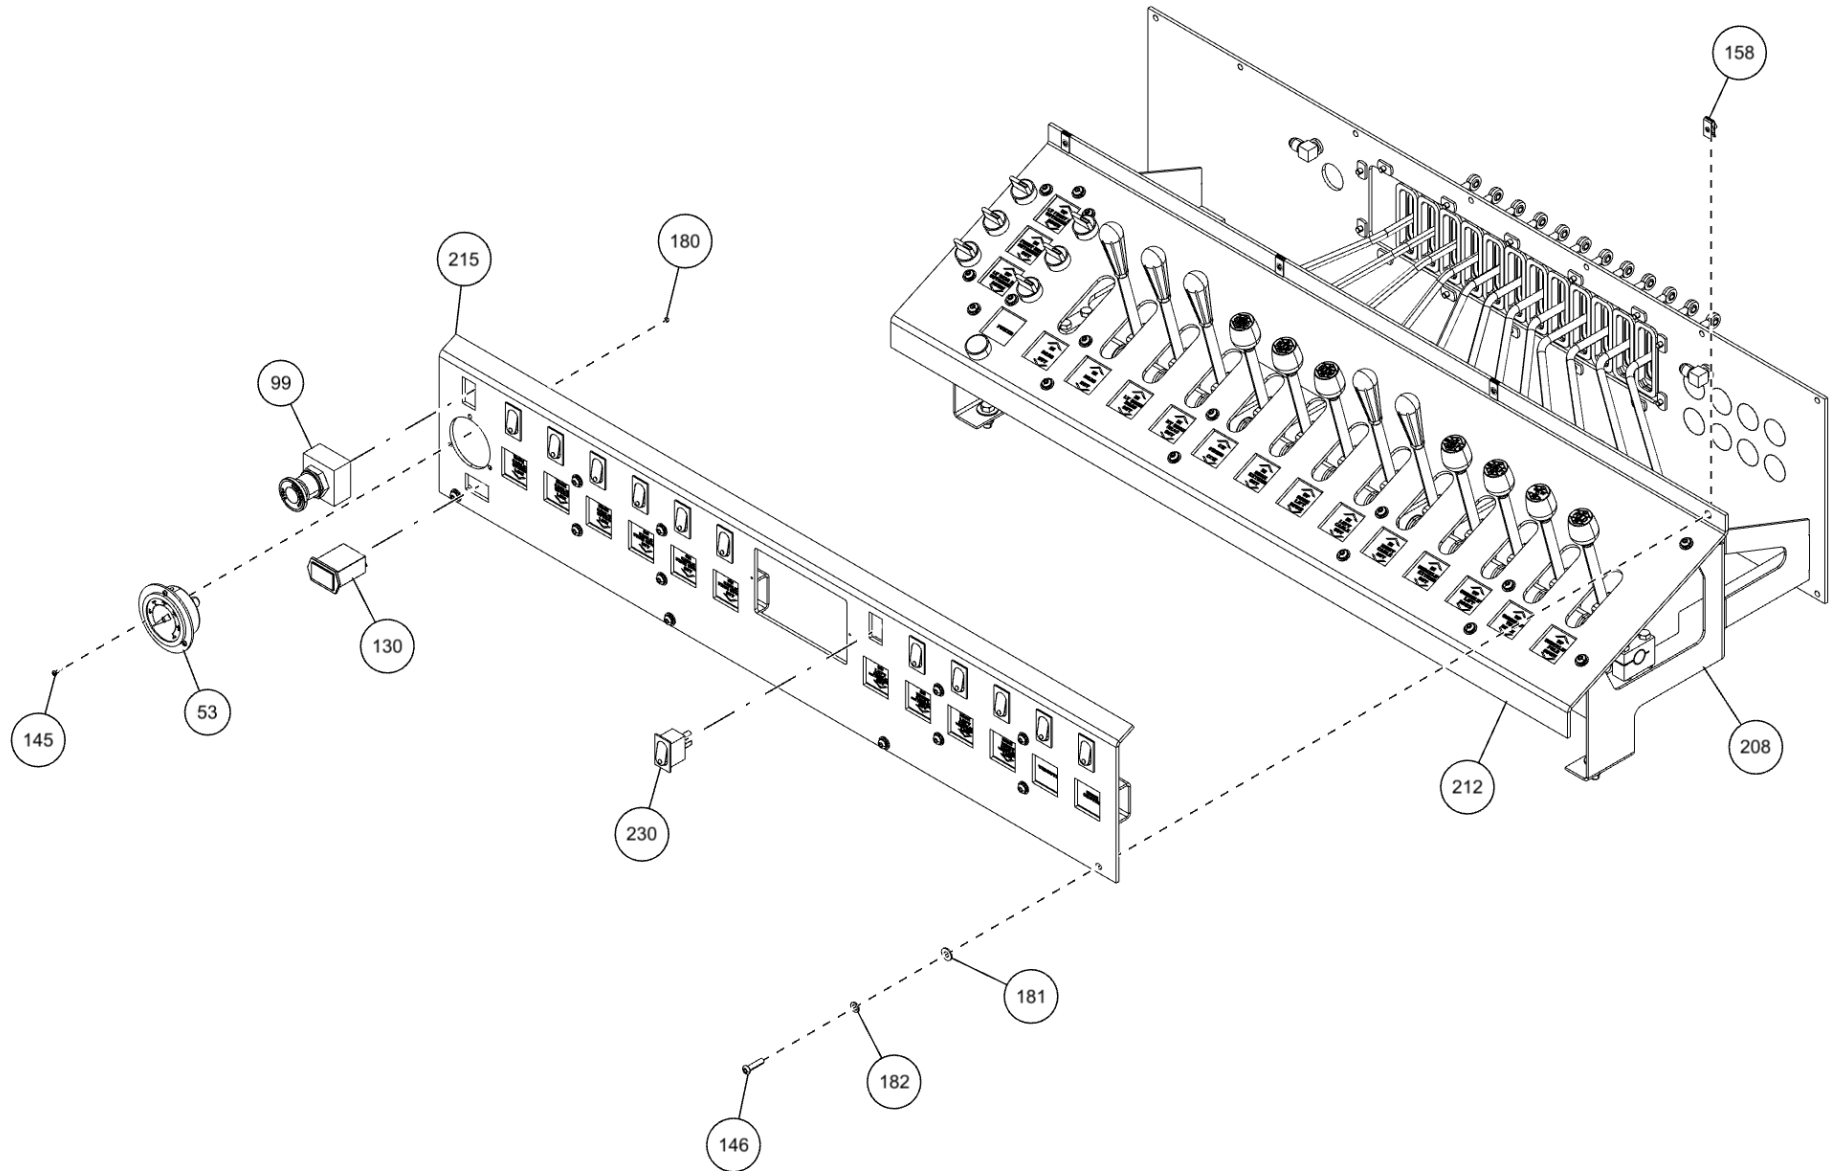

1150S SDU4 STREET LOW RIDER (09013150) (cont'd)
Left Hand Lower Control Panel (cont'd)

ITEM	PART NUMBER	DESCRIPTION	QTY
174	0400687	SCREW, 10-24X3/4 PRH SS	4
175	0400816	WASHER, M10 SS	4
176	0400900	NUT, 1/2-13 LOK JAM	2
177	0402020	SCREW, 1/4-20X3/4 HHC SS	2
178	0402021	SCREW, 1/4-20X1 HHC SS	2
179	0402044	SCREW, 3/8-16X1-1/2 HHC SS	8
180	0402094	NUT, HEX 6-32 SS	3
181	0402110	WASHER, 1/4 SS	17
182	0402111	LKWASHER, 1/4 SS	19
183	0402113	NUT, 1/4-20 LOK SS	2
184	0402118	LKWASHER, 5/16 SS	8
185	0402121	LKWASHER, 3/8 SS	2
186	0712230	BOSS, TURNTABLE LOCK	2
187	0719585	D-RING, TOWING	2
188	0722173	PLATE - VALVE MOUNTING	2
189	0722381	ANGLE - BULKHEAD	2
190	0724651	COVER	2
191	0726179	ANGLE, WINCH MTG, UNIVERSAL	2
192	0726532	COVER - REAR FLOOR PLATE	2
193	0726533	PANEL-FRT CNTR DECK CVR SHORT	1
194	0803923	PIN WLDT - D RING	2
195	0806767	SUPPORT BRKT SHEAVE HEAD SINGL	1
196	0806994	HOUSE LOCK INDICATOR WELDMNT	2
197	0810067	BRACKET-CHAIN ROLLER	2
198	0810500	CABLE TIE BACK WLMT	1
199	09000135	ILLUMINATED LEGEND ASSY-RT UPP	1
200	09025482	K3VL80 PUMP KIT	1
201	09028162	4-STAGE REAR OUTRIGGER ASSY	1
202	0906532	SWIVEL - BOOM ASSEMBLY	1
203	0908418	KIT-MUDFLAP CENTURY ROTATOR	1
204	0908540	BRACKET SUPT, CABLE GUIDE DRAG	1
205	0910260	FRONT OUTRIGGER INSTALLATION	1
206	0910635	OUTRIGGER BLEED VALVE ASSY	1
207	0911237	ILLUM LEGEND ASSY RH LWR WLW	1
208	0911241	CONTROL ASSY, 12 HANDLE WALVOL	1
209	0911316	OUTRIGGER CONTL VALVE KIT-WV	1
210	0911317	WALVOIL VALVE ASSY 5 WINCH ROT	1

ITEM	PART NUMBER	DESCRIPTION	QTY
211	0911324	RH CTL STATION ASSY 5 WINCH WV	1
212	0911331	ILLUM LEGEND ASSY LH LWR WV	1
213	0911449	1150 BOOM ASSY	1
214	0911454	WINCH ASSY 1150	1
215	0911511	ILLUM LGND LH UPPER WV MMO	1
216	0911547	SUBFRM ASSY 1150	1
217	0911548	WRECKER FRM ASSY 1150 12V	1
218	0911591	BUA 22K DRAG WINCH 1150	1
219	0911652	3-STG FRT OUTRGR ASSY BIG FEET	1
220	0911760	SDU4 STREET LOWRIDER&MAST ASY	1
221	0911804	AIR REGULATOR-GAUGE ASSEMBLY	2
222	0911957	KIT, D-RING PARTS	4
223	0912063	XBAR ASY-XHD 5X5 CENT W/ LWRDR	1
224	24773017	HOSE ASSEMBLY 140"LG	2
225	24773018	HOSE ASSEMBLY 140"LG	2
226	9010520	FITTING-ELBOW 1/4T-1/4NPT	3
227	9011071	FITT, BRASS TEE 1/4T-1/4T-1/4T	1
228	9012552	BULKHEAD ADAPTER 1/8M-1/8F NPT	6
229	9012594	FITT, HYD RUN TEE, 6MJx6MBx6MJ	9
230	9024041	SWITCH, ROCKER SPST RED 12V21A	22
231	9041010	1/4 NC X 2 1/4 HHCS GR8	6
232	9041402	1/2 NC X 1 1/4 HHCS PLT GR8	6
233	9041403	1/2 NC X 1 1/2 HHCS PL GR8	14
234	9048800	5/8 WELDLESS CHAIN LINK	1
235	9402970	TOOLBOX MTG. PAD	14
236	942480011	PLATE, SLOT-SS REAR WASHER TBOX	20
237	945030007	CABLE TIE BACK SPRING-1	1
238	AWS-6821-A	HOSE ASSY-PRESSURE	10
239	FC41	FITTING-90DEG BLKHD ELB W/ NUT	9
240	GX263	FITTING, ELB 10MJ-10MB90	4
241	HC1291	FITTING, 4MJ-4MB STR THR	17
242	IC209	FTG-90DEG ADPTR 1/4 ORB	3

1150S SDU4 STREET LOW RIDER (09013150) (cont'd)

Left Hand Upper Control Panel