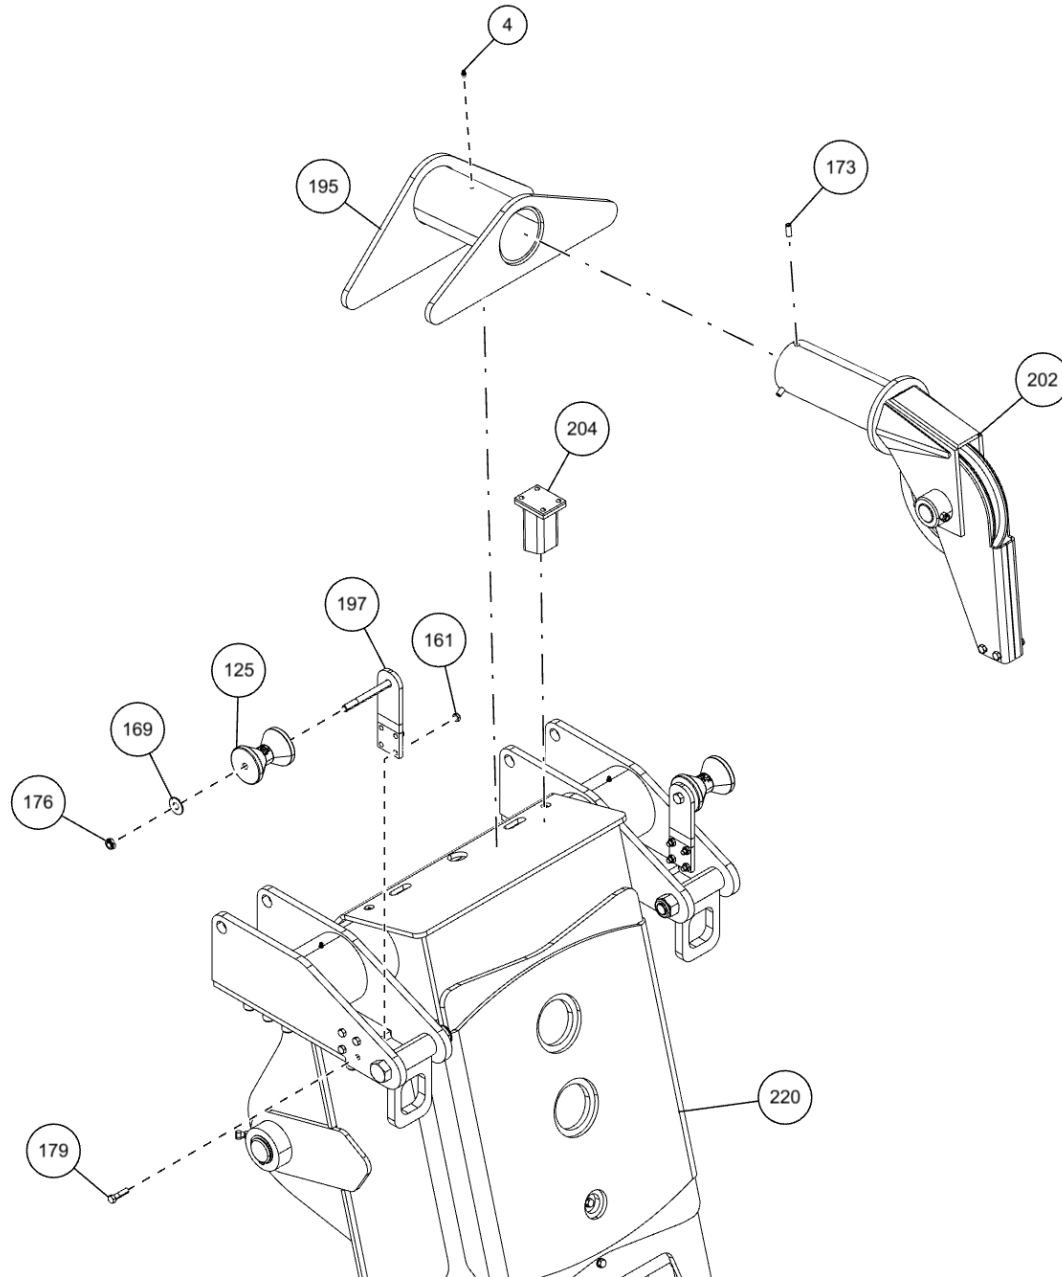

1150S SDU4 STREET LOW RIDER (09013150) (cont'd)
Recovery Winch Air Lines (cont'd)

ITEM	PART NUMBER	DESCRIPTION	QTY
174	0400687	SCREW, 10-24X3/4 PRH SS	4
175	0400816	WASHER, M10 SS	4
176	0400900	NUT, 1/2-13 LOK JAM	2
177	0402020	SCREW, 1/4-20X3/4 HHC SS	2
178	0402021	SCREW, 1/4-20X1 HHC SS	2
179	0402044	SCREW, 3/8-16X1-1/2 HHC SS	8
180	0402094	NUT, HEX 6-32 SS	3
181	0402110	WASHER, 1/4 SS	17
182	0402111	LKWASHER, 1/4 SS	19
183	0402113	NUT, 1/4-20 LOK SS	2
184	0402118	LKWASHER, 5/16 SS	8
185	0402121	LKWASHER, 3/8 SS	2
186	0712230	BOSS, TURNTABLE LOCK	2
187	0719585	D-RING, TOWING	2
188	0722173	PLATE - VALVE MOUNTING	2
189	0722381	ANGLE - BULKHEAD	2
190	0724651	COVER	2
191	0726179	ANGLE, WINCH MTG, UNIVERSAL	2
192	0726532	COVER - REAR FLOOR PLATE	2
193	0726533	PANEL-FRT CNTR DECK CVR SHORT	1
194	0803923	PIN WLDT - D RING	2
195	0806767	SUPPORT BRKT SHEAVE HEAD SINGL	1
196	0806994	HOUSE LOCK INDICATOR WELDMNT	2
197	0810067	BRACKET-CHAIN ROLLER	2
198	0810500	CABLE TIE BACK WLMT	1
199	09000135	ILLUMINATED LEGEND ASSY-RT UPP	1
200	09025482	K3VL80 PUMP KIT	1
201	09028162	4-STAGE REAR OUTRIGGER ASSY	1
202	0906532	SWIVEL - BOOM ASSEMBLY	1
203	0908418	KIT-MUDFLAP CENTURY ROTATOR	1
204	0908540	BRACKET SUPT, CABLE GUIDE DRAG	1
205	0910260	FRONT OUTRIGGER INSTALLATION	1
206	0910635	OUTRIGGER BLEED VALVE ASSY	1
207	0911237	ILLUM LEGEND ASSY RH LWR WLW	1
208	0911241	CONTROL ASSY, 12 HANDLE WALVOL	1
209	0911316	OUTRIGGER CONTL VALVE KIT-WV	1
210	0911317	WALVOIL VALVE ASSY 5 WINCH ROT	1

ITEM	PART NUMBER	DESCRIPTION	QTY
211	0911324	RH CTL STATION ASSY 5 WINCH WV	1
212	0911331	ILLUM LEGEND ASSY LH LWR WV	1
213	0911449	1150 BOOM ASSY	1
214	0911454	WINCH ASSY 1150	1
215	0911511	ILLUM LGND LH UPPER WV MMO	1
216	0911547	SUBFRM ASSY 1150	1
217	0911548	WRECKER FRM ASSY 1150 12V	1
218	0911591	BUA 22K DRAG WINCH 1150	1
219	0911652	3-STG FRT OUTRGR ASSY BIG FEET	1
220	0911760	SDU4 STREET LOWRIDER&MAST ASY	1
221	0911804	AIR REGULATOR-GAUGE ASSEMBLY	2
222	0911957	KIT, D-RING PARTS	4
223	0912063	XBAR ASY-XHD 5X5 CENT W/ LWRDR	1
224	24773017	HOSE ASSEMBLY 140"LG	2
225	24773018	HOSE ASSEMBLY 140"LG	2
226	9010520	FITTING-ELBOW 1/4T-1/4NPT	3
227	9011071	FITT, BRASS TEE 1/4T-1/4T-1/4T	1
228	9012552	BULKHEAD ADAPTER 1/8M-1/8F NPT	6
229	9012594	FITT,HYD RUN TEE, 6MJx6MBx6MJ	9
230	9024041	SWITCH, ROCKER SPST RED 12V21A	22
231	9041010	1/4 NC X 2 1/4 HHCS GR8	6
232	9041402	1/2 NC X 1 1/4 HHCS PLT GR8	6
233	9041403	1/2 NC X 1 1/2 HHCS PL GR8	14
234	9048800	5/8 WELDLESS CHAIN LINK	1
235	9402970	TOOLBOX MTG. PAD	14
236	942480011	PLATE,SLOT-SS REAR WASHER TBOX	20
237	945030007	CABLE TIE BACK SPRING-1	1
238	AWS-6821-A	HOSE ASSY-PRESSURE	10
239	FC41	FITTING-90DEG BLKHD ELB W/ NUT	9
240	GX263	FITTING, ELB 10MJ-10MB90	4
241	HC1291	FITTING, 4MJ-4MB STR THR	17
242	IC209	FTG-90DEG ADPTR 1/4 ORB	3

1150S SDU4 STREET LOW RIDER (09013150) (cont'd)

SDU4 Chain Rollers & Sheave Support Bracket