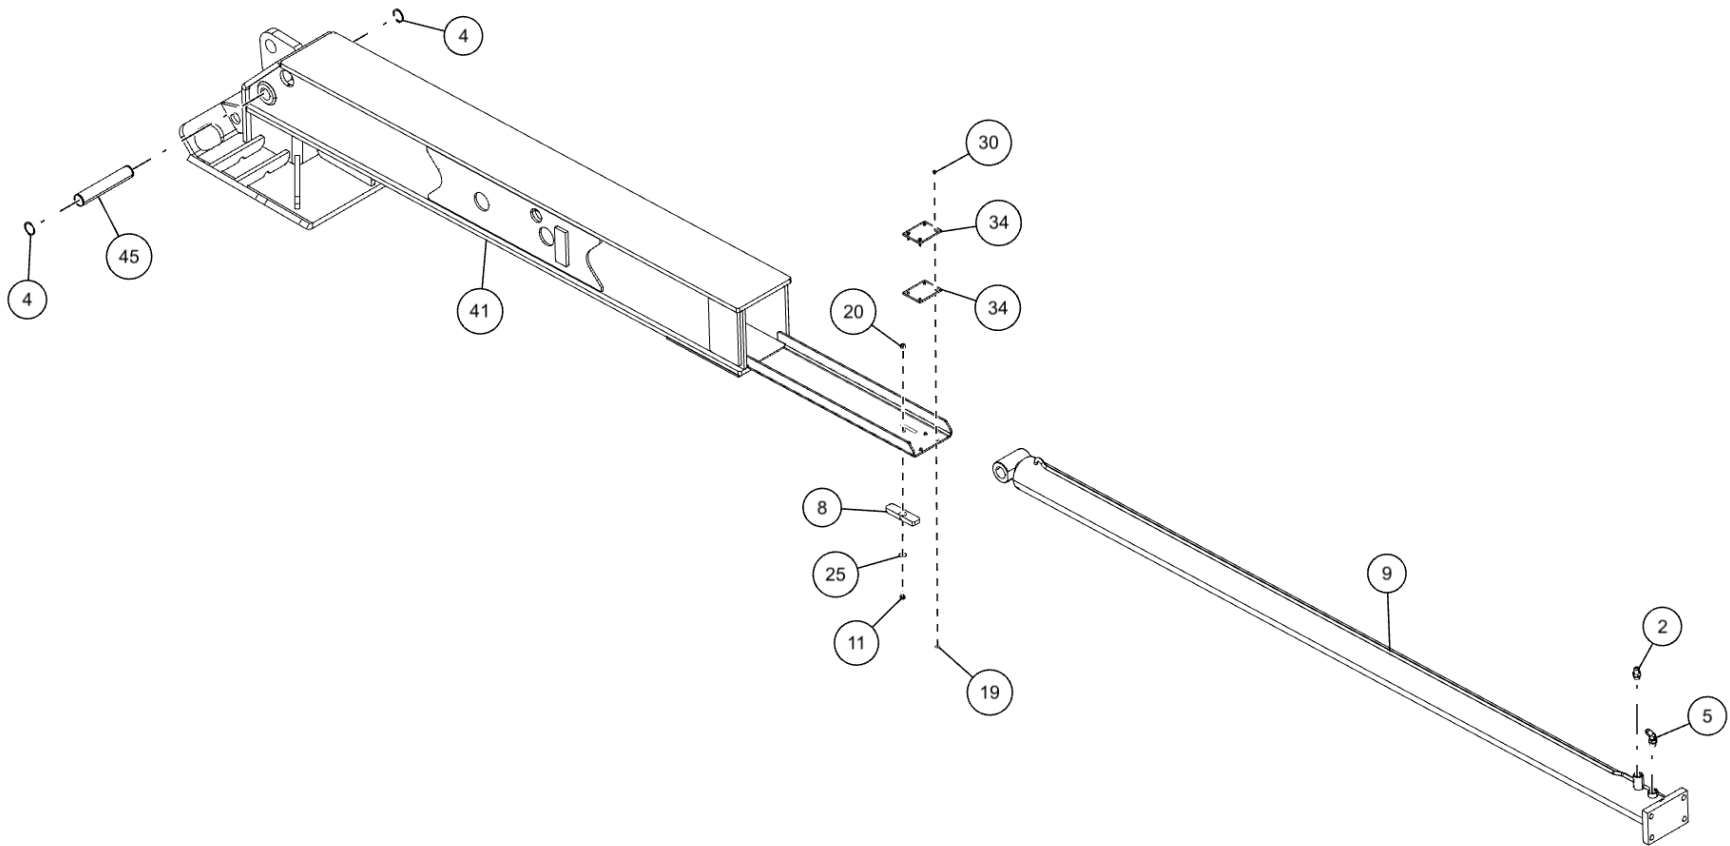

FRONT OUTRIGGER ASSEMBLY - BIG FEET (0911652) (cont'd)

Third Stage Components

FRONT OUTRIGGER ASSEMBLY - BIG FEET (0911652) (cont'd)
Third Stage Components (cont'd)

ITEM	PART NUMBER	DESCRIPTION	QTY
	0911652	3-STG FRT OUTRGE ASSY BIG FEET	
1	0300113	GREASE FITTING, 1/4-28 STR	4
2	0301522	ADAPTER, 6MJ-6MB	2
3	0301601	CLAMP, HOSE, INSUL, 5/8	4
4	0301642	SNAP RING, 1-1/4 DIA	4
5	0302509	ELBOW, 6MJ-6MB45	2
6	03026693	PAD, SLIDE	2
7	0302776	SNAP RING,EXTERNAL 2	4
8	0303490	PAD-WEAR 1/2" X 1" X 4"	2
9	0310396	CYLINDER,OUTRIG 3BOREx84STROKE	2
10	0312690	OUTRIGGER WEAR PAD 0.31x1.50x6	4
11	0400066	SCREW, 1/4-20X3/4 HHC GR5	2
12	0400122	SCREW, 3/8-16X1-1/4 HHC GR5	12
13	0400126	SCREW, 3/8-16X1 HHC GR5	4
14	0400132	SCREW, 3/8-16X1-1/2 HHC GR5	2
15	0400176	SCREW, 1/2-13X1 HHC GR5	6
16	0400239	SCREW, 1/2-13X3/4 HHC GR5	16
17	0400260	SCREW, 5/8-11X2 HHC GR5	2
18	0400343	SCREW, 1/2-13X2 HHC GR8	8
19	0400351	NUT, 8-32 HEX	8
20	0400367	NUT, 1/4-20 LOK	2
21	0400392	NUT, 3/8-16 LOK	10
22	0400398	NUT, 3/8-16 LOK JAM	2
23	0400416	NUT, 1/2-13 LOK GR8	8
24	0400421	NUT, 5/8-11 LOK	2
25	0400451	WASHER, 1/4	2
26	0400480	WASHER, 3/8	16
27	0400482	LKWASHER, 3/8	8
28	0400491	LKWASHER, 1/2	22
29	0400497	WASHER, 1/2 GR8	8
30	0401054	SCREW, 8-32X3/4 PRH SS	8
31	07015387	PIN, H-BEAM PIVOT	2
32	07032582	PLATE, PAD CAGE	2
33	07032588	PLATE, MID STAGE EXTEND STOP	2
34	0703277	PAD, SLIDER	4
35	07049606	ANTI SNAKING SPACER (BOLT-ON)	4
36	0719462	PLATE - PAD CAGE	2
37	0721989	PLATE, CAM MOUNTING	1
38	0722124	PLATE, RIGHT CAM MOUNTING	1
39	0722174	ANGLE - CAM	2
40	0726709	PLATE STOP	2
41	0810335	3RD STG/INNER, BIG FOOT, FRONT	2
42	0810529	FRONT OUTRIGGER BOX WELDMENT	1
43	0810530	OUTRIGGER MID STAGE WELDMENT	2
44	0910190	LOCK PIN ASSEMBLY	2
45	897400002	REAR PIN	2