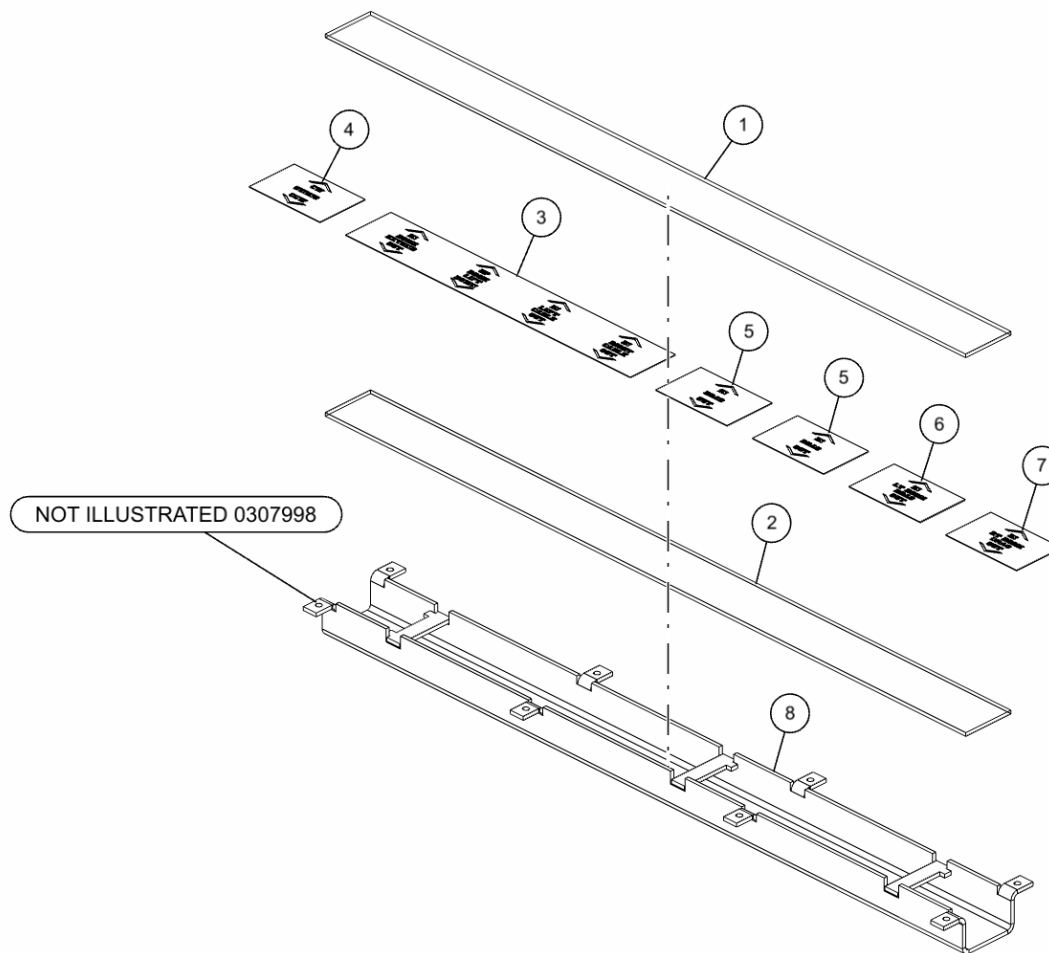

ILLUMINATED LEGEND - LOWER RIGHT HAND CONTROL STATION PANEL (09000142)

Illuminated Legend Components

ILLUMINATED LEGEND - LOWER RIGHT HAND CONTROL STATION PANEL (09000142) (cont'd)
Illuminated Legend Components (cont'd)

ITEM	PART NUMBER	DESCRIPTION	QTY
	09000142	ILLUMINATED LEGEND ASSY 24.75	
-	0307998	LIGHT LEGEND RED CONTROL STATION	7
1	0310002	PLASTIC, DUST COVER-CLEAR 24.7	1
2	0310003	PLASTIC, COLOR LENS -RED 24.75	1
3	0501584	LEGEND, PANEL-BOOM/CABLE	1
4	0501585	LEGEND, PANEL-SWING	1
5	0501586	LEGEND, PANEL-DRAG	2
6	0501621	LEGEND,PANEL- LT BOOM DRAG	1
7	0501622	LEGEND,PANEL- RT BOOM DRAG	1
8	0807056	CHANNEL,LIGHT&LEGEND WLMT 24.7	1