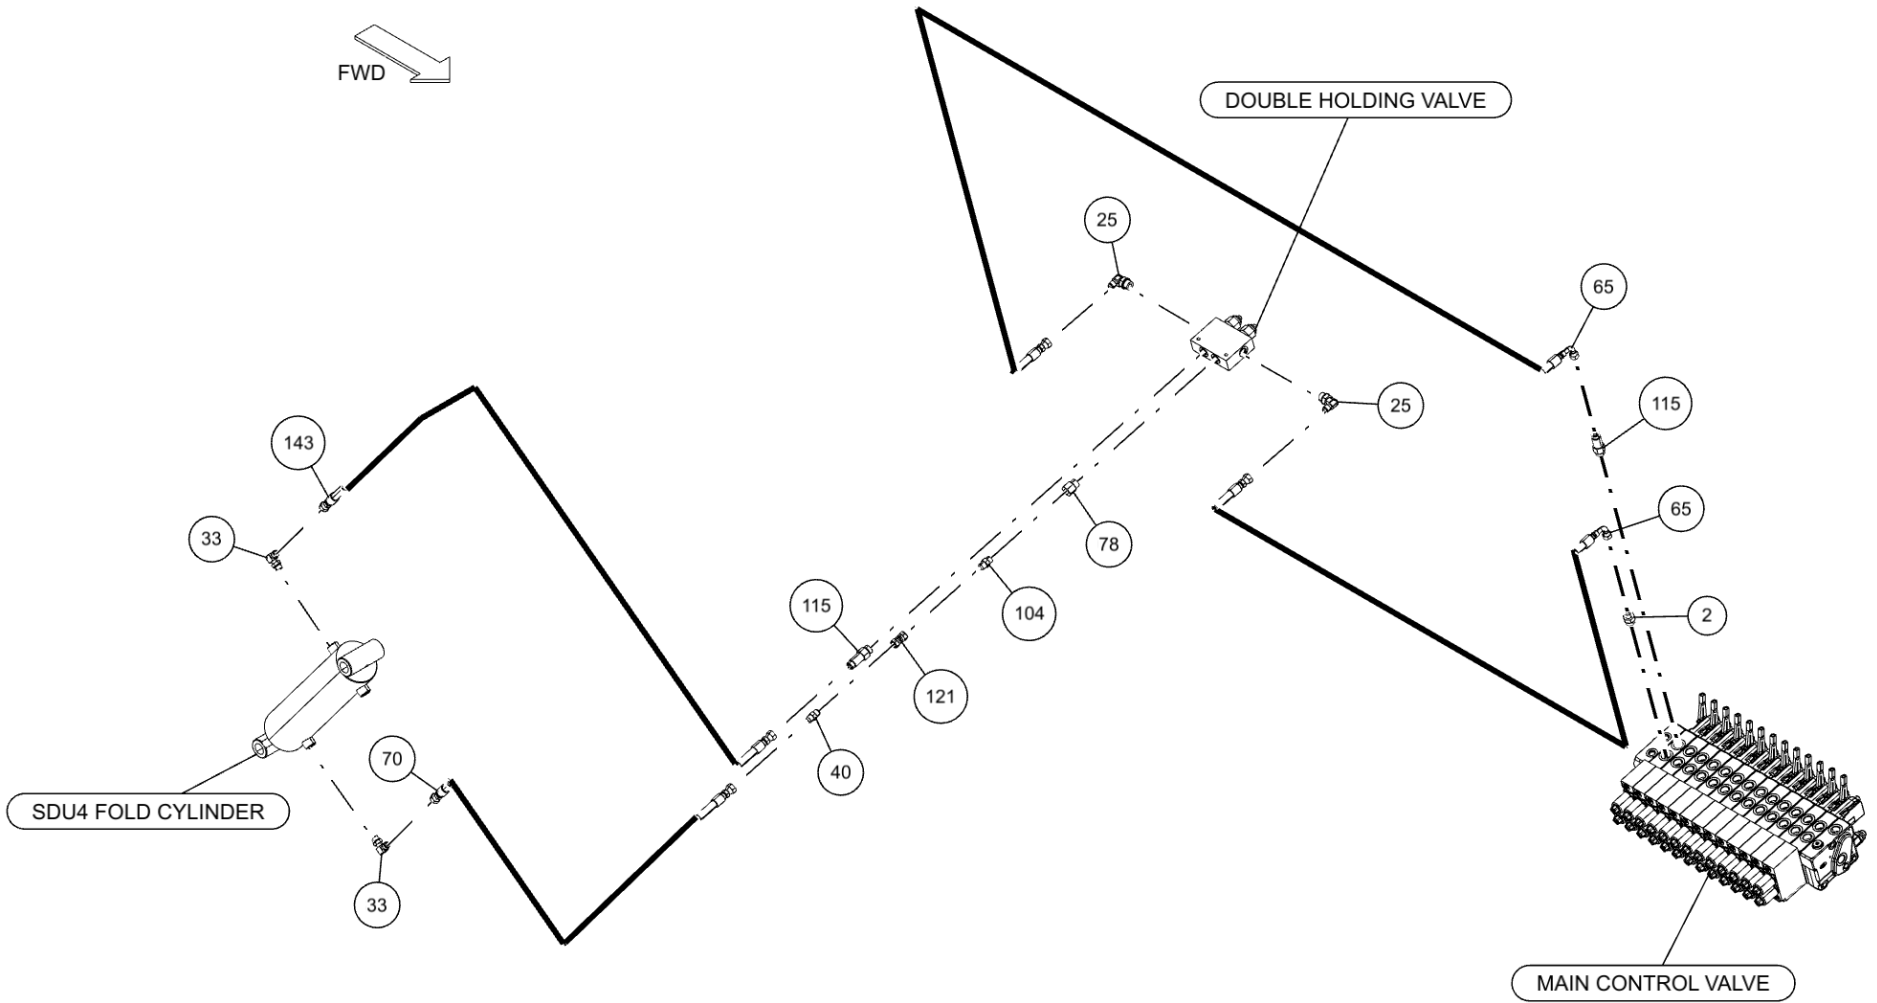

1150S SDU4 STREET LOW RIDER (09013150) (cont'd)

SDU4 Fold Cylinder Hydraulic Hoses

1150S SDU4 STREET LOW RIDER (09013150) (cont'd)

SDU4 Fold Cylinder Hydraulic Hoses (cont'd)

ITEM	PART NUMBER	DESCRIPTION	QTY
1	09013150	1150S SDU4 ST LR 22K 50K DW	
	0300041	CONNECTOR, 8MJ-8MB	10
2	0300044	ADAPTER, 6MJ-8MB	6
3	0300052	ELBOW, 8MJ-10MB90	4
4	0300113	GREASE FITTING, 1/4-28 STR	1
5	0300229	FITTING, ELB 8MJ-8MP90	1
6	0300364	CLAMP-HOSE,0.875"-2.75" 50"LBS	4
7	0300431	CONNECTOR, 16MJ-16MJ	1
8	0300558	HOSE, SUCTION 2"ID 100R4 (C4)	15 FT.
9	0300657	HOSE HYD, 46" LG	4
10	0300659	HOSE HYD, 45"	2
11	0300660	HOSE HYD, 120"	8
12	0300835	KNOB-BOOM (UP-DOWN)	1
13	0300837	KNOB-BOOM (IN-OUT)	1
14	0300865	FITTING, CONNECTOR 8MJ-8MJ	3
15	03008669	HOSE HYD 144"	1
16	0301113	HOSE HYD, 82"	2
17	0301368	ADAPTER, 16MB-12MJ	1
18	0301370	HOSE HYD LIFT CYL 1040-B	2
19	0301376	CONNECTOR 8 MJ - 10 MB	6
20	0301377	FITTING, TEE,3/8" JIC	1
21	0301388	ELBOW, 8MJ-8MB90	19
22	0301422	FITTING, 6MJ-6MJ SMALL	5
23	0301427	HOSE HYD, 11" 5000 PSI	1
24	0301445	FITTING, EXTENDED	10
25	0301470	FITTING, 90ELB 6MJ-8MB90	10
26	0301471	HOSE, 30" 8FJK-8M3K-8FJX90	5
27	0301473	HOSE HYD, 18" LG	4
28	0301522	ADAPTER, 6MJ-6MB	25
29	0301577	1/4 OD PLASTIC AIRLINE, BLACK	69 FT.
30	03015922	STAUFF CLAMP, 3/8 TWIN	4
31	03016142	TUBE, HYD ASSY SF TO O/R	4
32	0301619	TEE, 6MJ-6MJ-6MB BRANCH	3
33	0301620	ELBOW, 6MJ-6MB90	13
34	0301637	FITTING, FL - FLANGE	1
35	0301695	HOSE HYD, 91"	2
36	0301696	FITTING, ELB 90 DEG 6MJ-6FJX90	3
37	0301730	VALVE, DOUBLE HOLDING	1
38	0301767	FITTING, HOSE BARB 1FJIX	1
39	0301781	FITTING, SWV NUT RUN TEE	2
40	0301837	INLINE ORIFICE	1
41	0301861	QUICK PIN,LINCH -B7932 PL 7/16	2
42	0301895	GREASE FITTING, 1/8 STR PTF	6
43	0301909	RECEPTACLE BOOT	1
44	0301946	FITTING, BLKHD CONNECT	3
45	0301948	HD 7 WAY TRAILER CONNECT	1
46	0301997	HOSE HYD, 18" 6FJX-6FJX -6M2T	1
47	0301998	HOSE HYD, 24" LG	2
48	0302000	HOSE HYD, 24"	2
49	0302008	HOSE HYD, 66"	1
50	0302056	HOSE HYD, 183"	5
51	0302085	FITTING, 90 DEG ADPTR	2
52	0302170	FITTING, SWV 90 DEG BENT	3
53	0302205	GAUGE, FLUSH MNTG-6000 PSI	1
54	0302313	HOSE HYD, 25"	4
55	0302321	ELBOW, 8MJ-8MB45	4
56	0302367	PIPE NIPPLE - 2 X 4	1
57	0302372	HOSE HYD, 240" LG	4