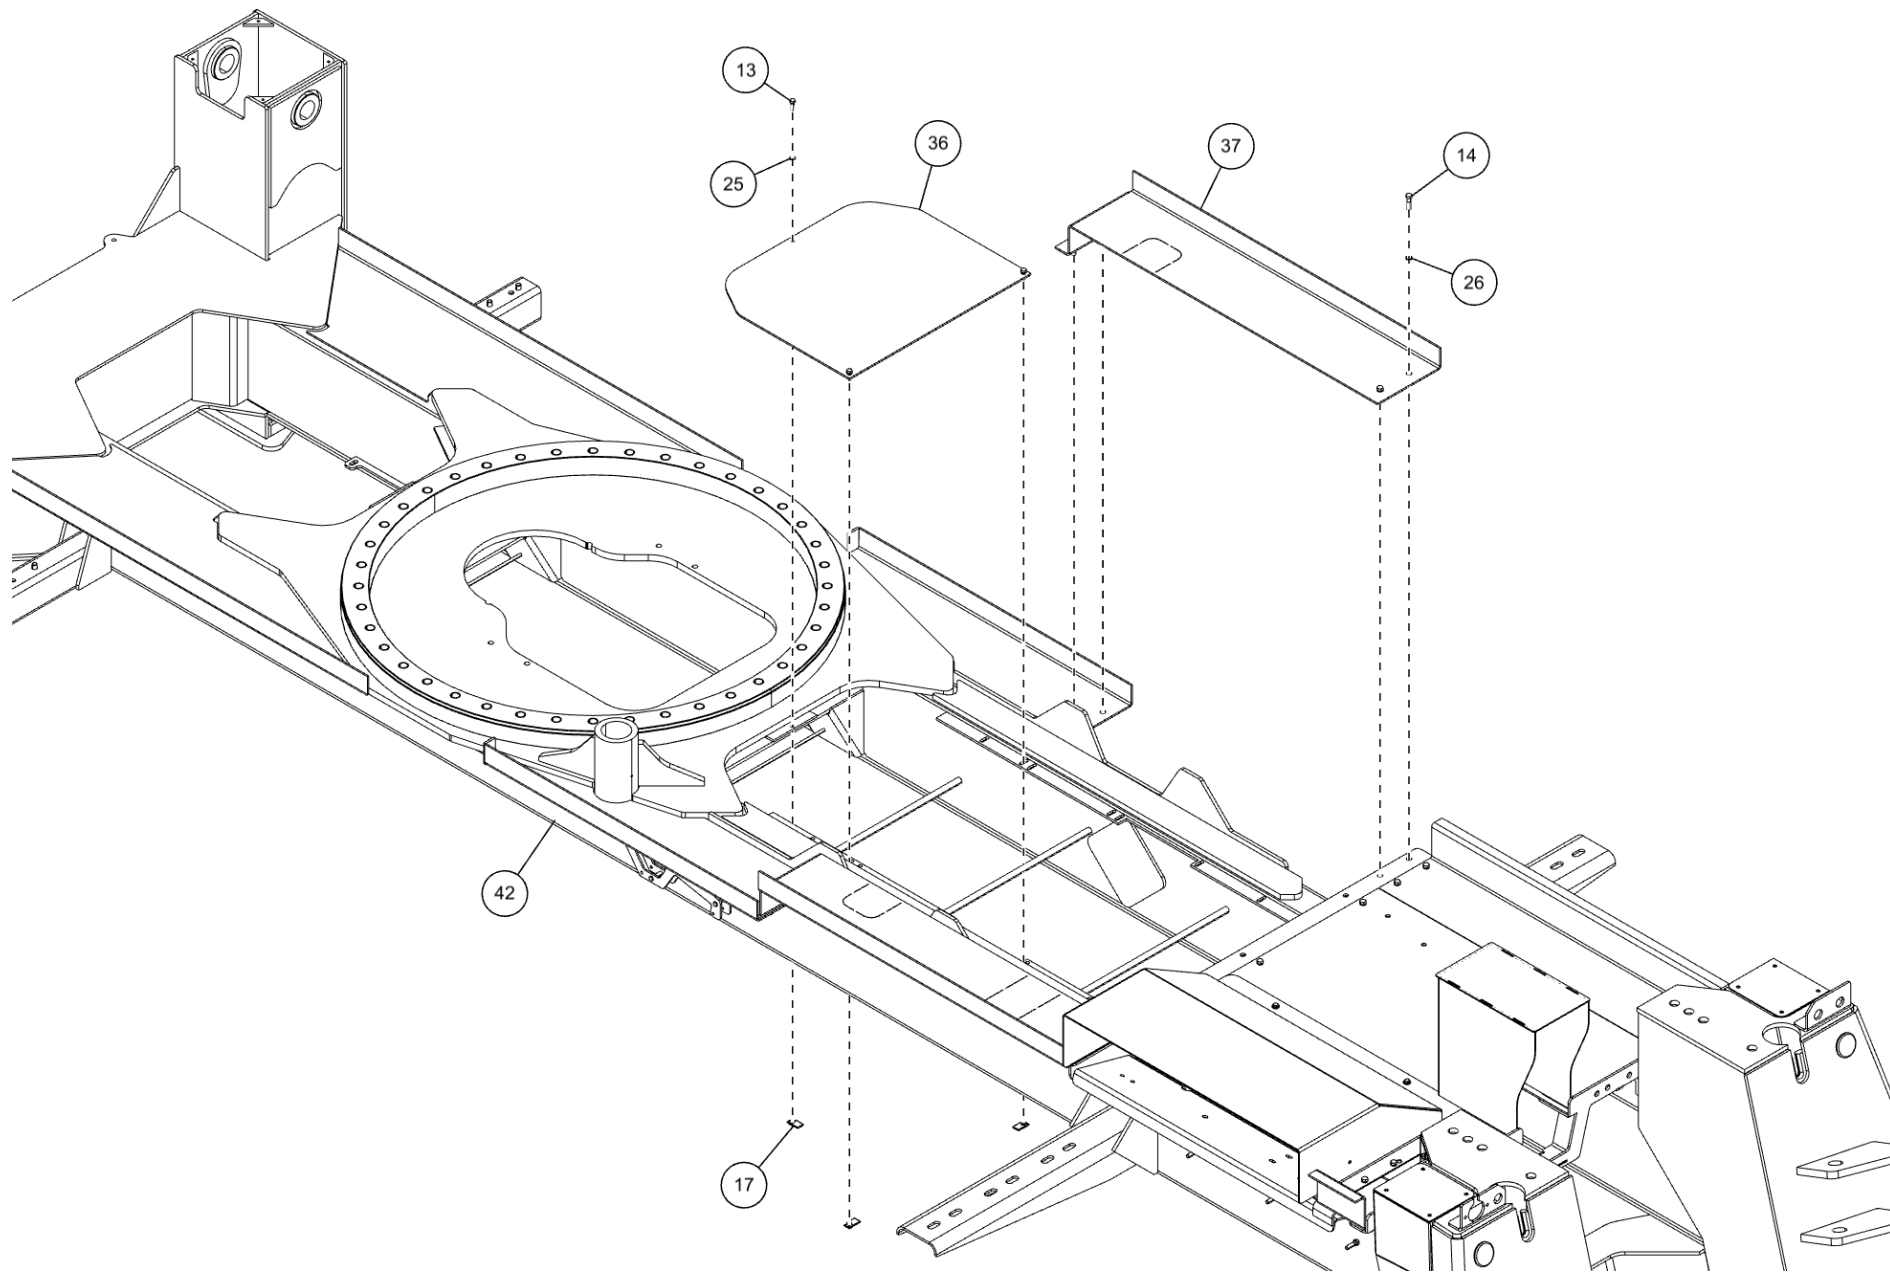

SUBFRAME ASSEMBLY (0911547) (cont'd)

Right Front Deck Panel Cover, Rear Valve Floor Plate Cover & Mounting Hardware

SUBFRAME ASSEMBLY (0911547) (cont'd)

Right Front Deck Panel Cover, Rear Valve Floor Plate Cover & Mounting Hardware (cont'd)

ITEM	PART NUMBER	DESCRIPTION	QTY
	0911547	SUBFRM ASSY 1150	
1	0300113	GREASE FITTING, 1/4-28 STR	1
2	0300229	FITTING, ELB 8MJ-8MP90	1
3	0301368	ADAPTER, 16MB-12MJ	1
4	0301696	FITTING, ELB 90 DEG 6MJ-6FJX90	2
5	0301781	FITTING, SWV NUT RUN TEE	1
6	0302170	FITTING, SWV 90 DEG BENT	2
7	0302727	FITTING, HYD CONN	3
8	0307450	PAD - SLIDE, BUMPER	2
9	0310432	FITTING - ADAPTER 16MJ-20MB	2
10	0310637	PLUG, HOLE	2
11	0311747	BEARING ROTATOR	1
12	0400070	SCREW, 1/4-20X1 HHC GR5	8
13	0400109	SCREW, 5/16-18X1 HHC GR5	4
14	0400132	SCREW, 3/8-16X1-1/2 HHC GR5	24
15	0400338	SCREW, 1-8X6-1/2 HHC GR8	40
16	0400349	SCREW, 3/8-16X3/4 FHS BO	4
17	0400379	NUT, 5/16-18 SPR J	12
18	0400416	NUT, 1/2-13 LOK GR8	4
19	0400451	WASHER, 1/4	8
20	0400452	LKWASHER, 1/4	8
21	0400491	LKWASHER, 1/2	8
22	0400497	WASHER, 1/2 GR8	4
23	0400522	WASHER, 1-1/16X2X1/8 TH YZ	40
24	0402032	SCREW, 5/16-18X1 HHC SS	4

ITEM	PART NUMBER	DESCRIPTION	QTY
25	0402118	LKWASHER, 5/16 SS	8
26	0402121	LKWASHER, 3/8 SS	24
27	07008501	PLATE, FRONT HYD COVER	1
28	07009366	DECK PLATE, SDU4 COVER	1
29	07030626	PLATE - SPACER	4
30	0722002	PLATE - REAR O/R COVER	2
31	0722669	COVER, RIGHT CHAIN BOX	1
32	0722670	COVER, LEFT CHAIN BOX	1
33	0725476	PLATE HYD SWIVEL MTG	1
34	0726534	FLOOR PLATE COVER - DECK REAR	1
35	0726535	COVER - DECK PANEL LEFT FRONT	1
36	0726536	PLATE, FLOOR - REAR VALVE COVER	1
37	0726537	COVER - DECK PANEL RIGHT FRONT	1
38	0726540	COVER - VALVE, SDU WV	1
39	0726541	PLATE - FLOOR - OUTER COVER	1
40	08006369	ANGLE, DECK PLATE MTG	1
41	08006950	COVER, HOSE CARRIER	1
42	0810221	SUBFRAME WLDMT 1150	1
43	0908432	ROTATOR PINLOCK ASSY	1
44	0910338	KIT VALVE CHANNEL MTG	1
45	0911857	TANK ASSY	1
46	0911877	KIT, SWIVEL PKG HYD ROTARY	1
47	9041402	1/2 NC X 1 1/4 HHCS PLT GR8	8
48	9041406	1/2 NC X 2 1/2 HHCS PL GR8	4