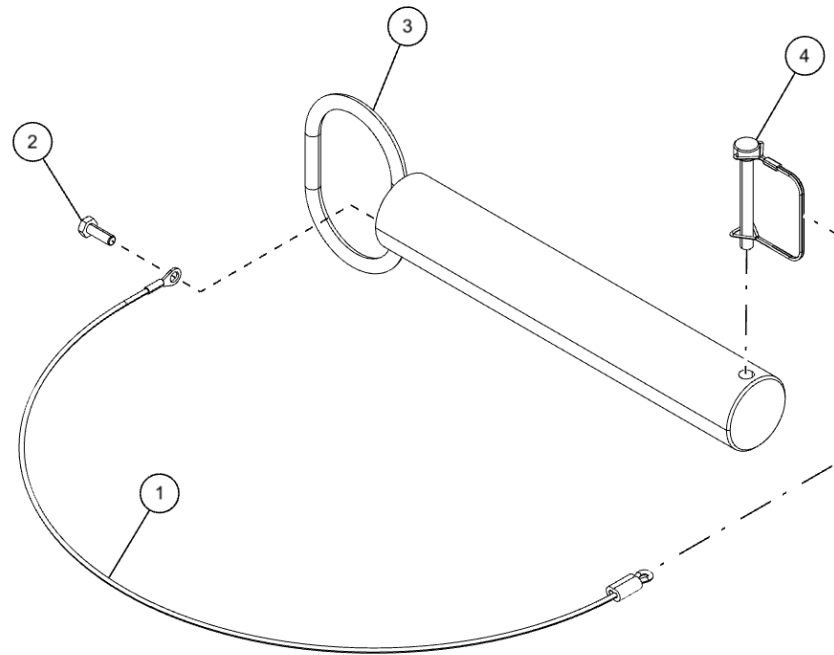

PIN - OUTRIGGER PAD (0906963)
Pin Components

PIN - OUTRIGGER PAD (0906963) (cont'd)
Pin Components (cont'd)

ITEM	PART NUMBER	DESCRIPTION	QTY
	0906963	PIN - REAR OUTRIGGER PAD ASSY	
1	0311210	CABLE, PIN RETAINER ASSY .125	1
2	0402020	SCREW, 1/4-20X3/4 HHC SS	1
3	0805893	PIN WLDT REAR OUTRIGGER PAD	1
4	HD1259	SAFETY SNAP PIN	1