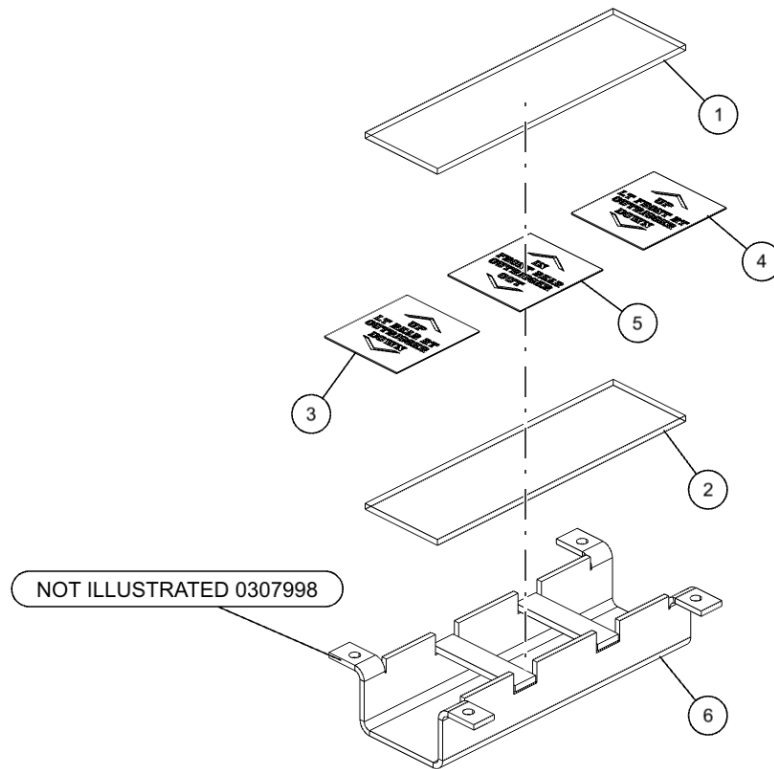

ILLUMINATED LEGEND - LOWER LEFT HAND CONTROL STATION PANEL (0908745)

Illuminated Legend Components

ILLUMINATED LEGEND - LOWER LEFT HAND CONTROL STATION PANEL (0908745) (cont'd)
Illuminated Legend Components (cont'd)