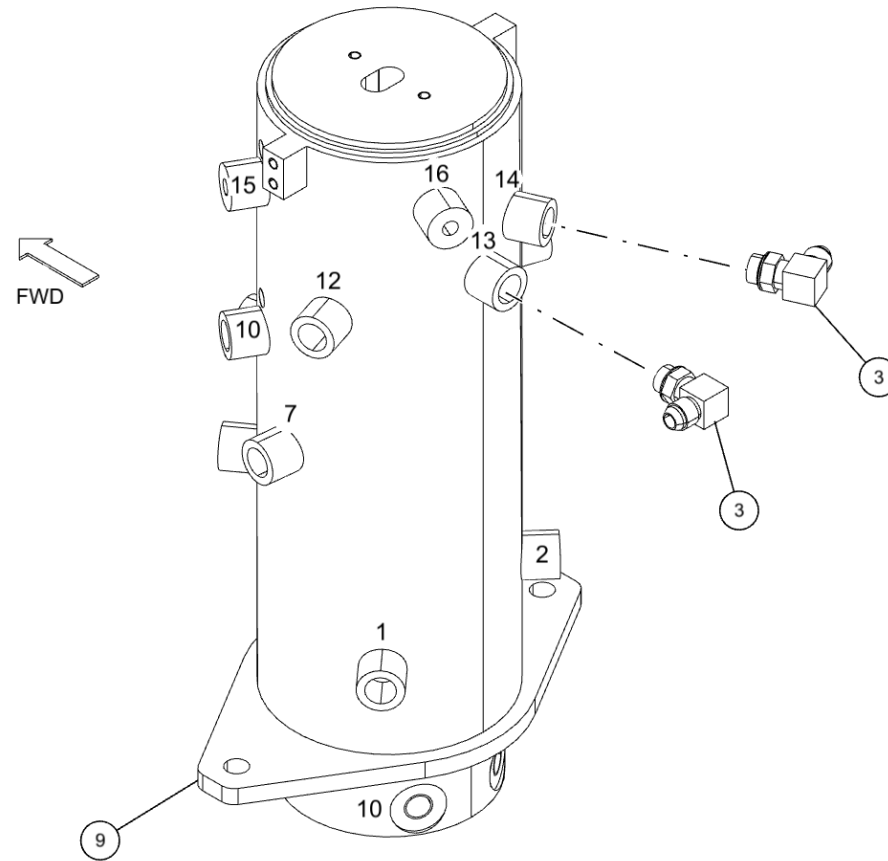

HYDRAULIC ROTARY - SUBFRAME (0911877) (cont'd)

Boom Lift Ports 13 & 14

HYDRAULIC ROTARY - SUBFRAME (0911877) (cont'd)
Boom Lift Ports 13 & 14 (cont'd)

ITEM	PART NUMBER	DESCRIPTION	QTY
	0911877	KIT, SWIVEL PKG HYD ROTARY	
1	0300041	CONNECTOR, 8MJ-8MB	4
2	0300052	ELBOW, 8MJ-10MB90	4
3	0301388	ELBOW, 8MJ-8MB90	6
4	0301445	FITTING, EXTENDED	4
5	0301577	1/4 OD PLASTIC AIRLINE, BLACK	18
6	0302508	ELBOW, 8MJ-8MB90LL	6
7	0302695	ADAPTER, 6MJ-4MB	1
8	0303886	4 MB-PLUG	1
9	0310083	SWIVEL, HYDRAULIC	1
10	0310132	FITTING, HYD 4MB-4FP	2
11	0311575	1/4x1/4 PTC SWIVEL MALE ELBOW	2
12	0400260	SCREW, 5/8-11X2 HHC GR5	2
13	0400421	NUT, 5/8-11 LOK	2
14	GX263	FITTING, ELB 10MJ-10MB90	4