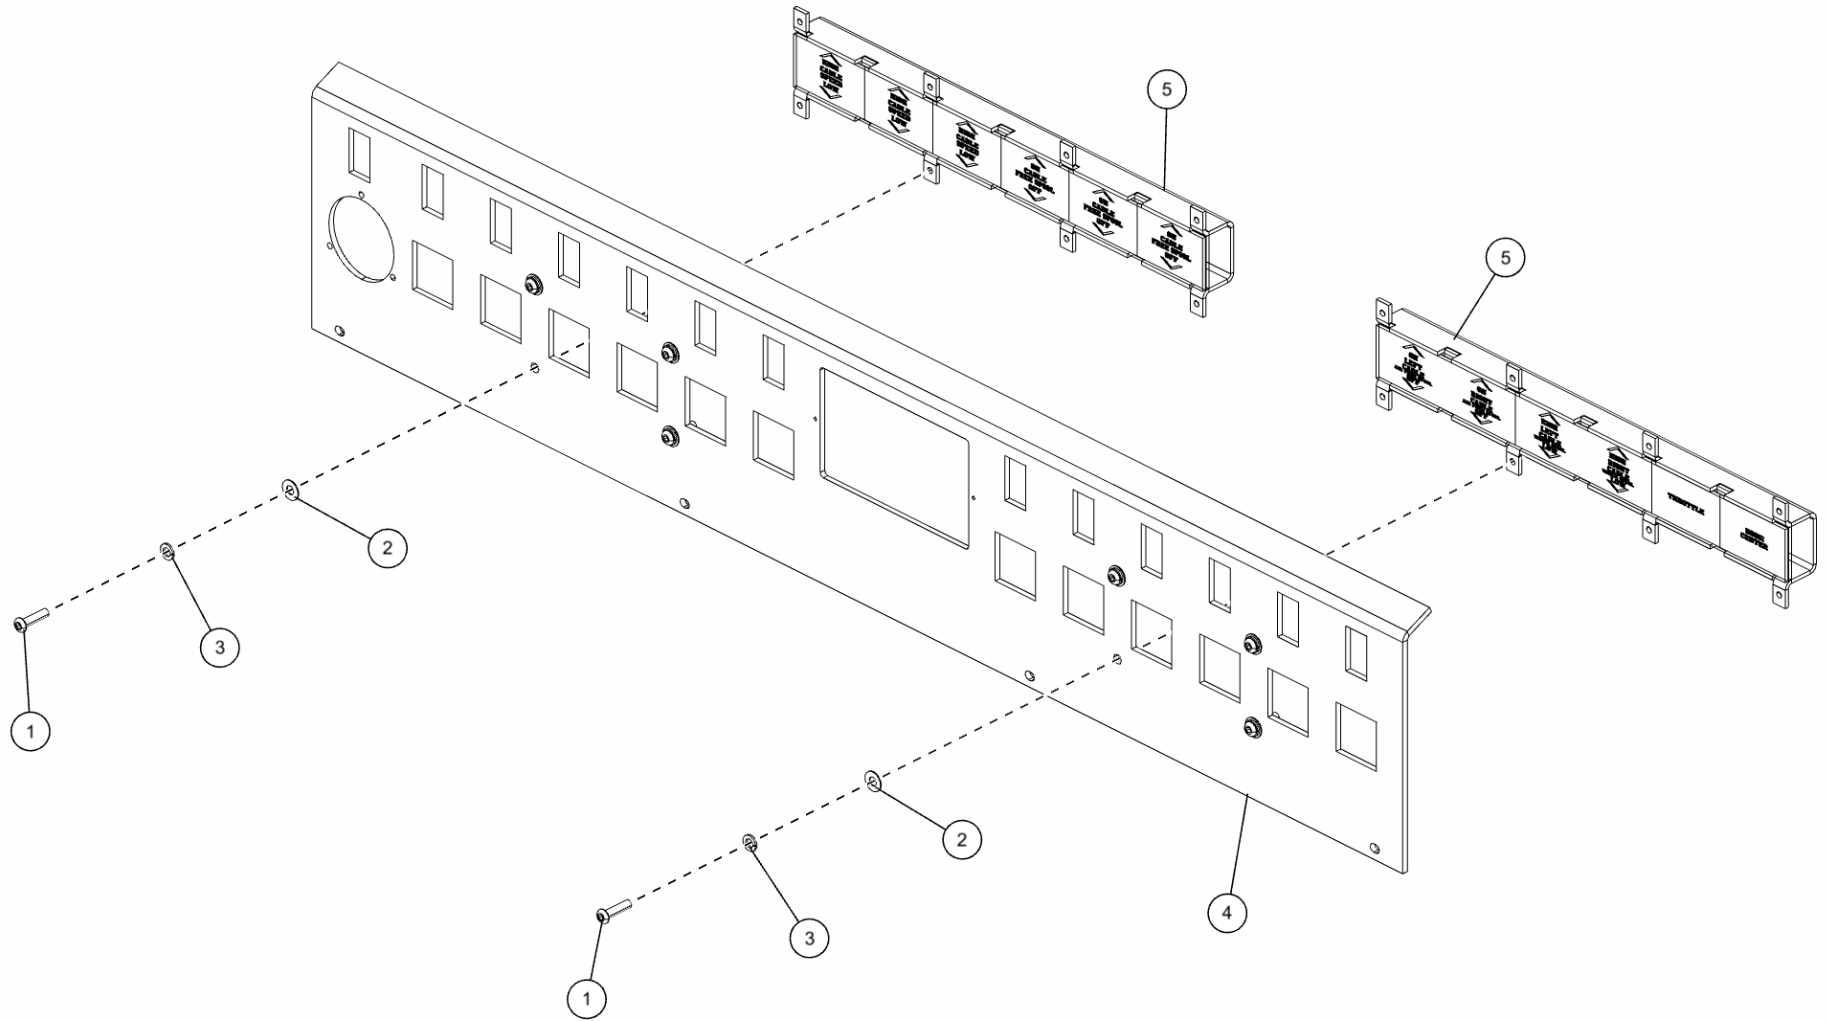

UPPER LEFT HAND CONTROL STATION PANEL (0911511)

Control Station Panel Illuminated Legends

UPPER LEFT HAND CONTROL STATION PANEL (0911511) (cont'd)
Control Station Panel Illuminated Legends (cont'd)

ITEM	PART NUMBER	DESCRIPTION	QTY
1	0911511	ILLUM LGND LH UPPER WV MMO	
2	04000381	SS BHSCS 1/4-20 X 1	8
3	0400454	WASHER, 1/4 SS	8
4	0402111	LKWASHER, 1/4 SS	8
5	0727012	APANEL, LH 5 WINCH ROT	1
	0911512	ILLM LGND ASSY 16.5X2 WV	1