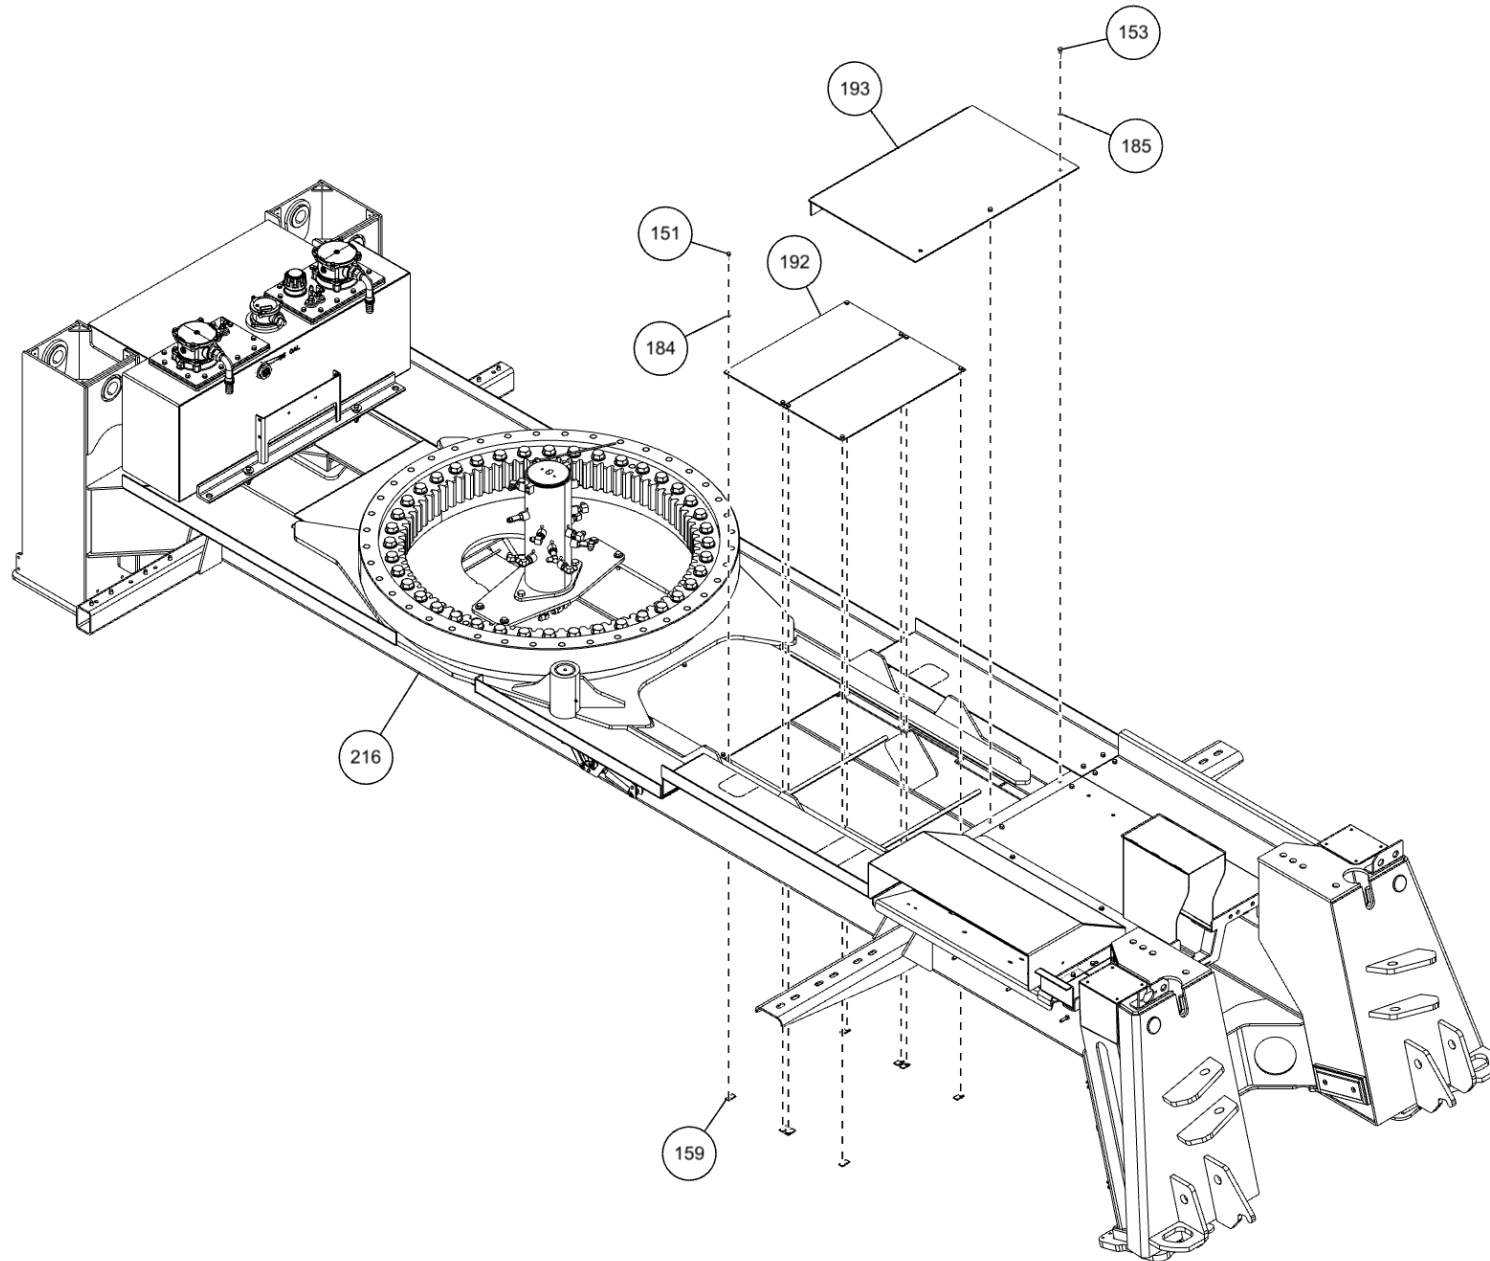

1150S SDU4 STREET LOW RIDER (09013150) (cont'd)
Deck Winch Mounting Brackets & Cable Stow Bracket (cont'd)

ITEM	PART NUMBER	DESCRIPTION	QTY
174	0400687	SCREW, 10-24X3/4 PRH SS	4
175	0400816	WASHER, M10 SS	4
176	0400900	NUT, 1/2-13 LOK JAM	2
177	0402020	SCREW, 1/4-20X3/4 HHC SS	2
178	0402021	SCREW, 1/4-20X1 HHC SS	2
179	0402044	SCREW, 3/8-16X1-1/2 HHC SS	8
180	0402094	NUT, HEX 6-32 SS	3
181	0402110	WASHER, 1/4 SS	17
182	0402111	LKWASHER, 1/4 SS	19
183	0402113	NUT, 1/4-20 LOK SS	2
184	0402118	LKWASHER, 5/16 SS	8
185	0402121	LKWASHER, 3/8 SS	2
186	0712230	BOSS, TURNTABLE LOCK	2
187	0719585	D-RING, TOWING	2
188	0722173	PLATE - VALVE MOUNTING	2
189	0722381	ANGLE - BULKHEAD	2
190	0724651	COVER	2
191	0726179	ANGLE, WINCH MTG, UNIVERSAL	2
192	0726532	COVER - REAR FLOOR PLATE	2
193	0726533	PANEL-FRT CNTR DECK CVR SHORT	1
194	0803923	PIN WLDT - D RING	2
195	0806767	SUPPORT BRKT SHEAVE HEAD SINGL	1
196	0806994	HOUSE LOCK INDICATOR WELDMNT	2
197	0810067	BRACKET-CHAIN ROLLER	2
198	0810500	CABLE TIE BACK WLMT	1
199	09000135	ILLUMINATED LEGEND ASSY-RT UPP	1
200	09025482	K3VL80 PUMP KIT	1
201	09028162	4-STAGE REAR OUTRIGGER ASSY	1
202	0906532	SWIVEL - BOOM ASSEMBLY	1
203	0908418	KIT-MUDFLAP CENTURY ROTATOR	1
204	0908540	BRACKET SUPT, CABLE GUIDE DRAG	1
205	0910260	FRONT OUTRIGGER INSTALLATION	1
206	0910635	OUTRIGGER BLEED VALVE ASSY	1
207	0911237	ILLUM LEGEND ASSY RH LWR WLW	1
208	0911241	CONTROL ASSY, 12 HANDLE WALVOL	1
209	0911316	OUTRIGGER CONTL VALVE KIT-WV	1
210	0911317	WALVOIL VALVE ASSY 5 WINCH ROT	1

ITEM	PART NUMBER	DESCRIPTION	QTY
211	0911324	RH CTL STATION ASSY 5 WINCH WV	1
212	0911331	ILLUM LEGEND ASSY LH LWR WV	1
213	0911449	1150 BOOM ASSY	1
214	0911454	WINCH ASSY 1150	1
215	0911511	ILLUM LGND LH UPPER WV MMO	1
216	0911547	SUBFRM ASSY 1150	1
217	0911548	WRECKER FRM ASSY 1150 12V	1
218	0911591	BUA 22K DRAG WINCH 1150	1
219	0911652	3-STG FRT OUTRGR ASSY BIG FEET	1
220	0911760	SDU4 STREET LOWRIDER&MAST ASY	1
221	0911804	AIR REGULATOR-GAUGE ASSEMBLY	2
222	0911957	KIT, D-RING PARTS	4
223	0912063	XBAR ASY-XHD 5X5 CENT W/ LWRDR	1
224	24773017	HOSE ASSEMBLY 140"LG	2
225	24773018	HOSE ASSEMBLY 140"LG	2
226	9010520	FITTING-ELBOW 1/4T-1/4NPT	3
227	9011071	FITT, BRASS TEE 1/4T-1/4T-1/4T	1
228	9012552	BULKHEAD ADAPTER 1/8M-1/8F NPT	6
229	9012594	FITT,HYD RUN TEE, 6MJx6MBx6MJ	9
230	9024041	SWITCH, ROCKER SPST RED 12V21A	22
231	9041010	1/4 NC X 2 1/4 HHCS GR8	6
232	9041402	1/2 NC X 1 1/4 HHCS PLT GR8	6
233	9041403	1/2 NC X 1 1/2 HHCS PL GR8	14
234	9048800	5/8 WELDLESS CHAIN LINK	1
235	9402970	TOOLBOX MTG. PAD	14
236	942480011	PLATE,SLOT-SS REAR WASHER TBOX	20
237	945030007	CABLE TIE BACK SPRING-1	1
238	AWS-6821-A	HOSE ASSY-PRESSURE	10
239	FC41	FITTING-90DEG BLKHD ELB W/ NUT	9
240	GX263	FITTING, ELB 10MJ-10MB90	4
241	HC1291	FITTING, 4MJ-4MB STR THR	17
242	IC209	FTG-90DEG ADPTR 1/4 ORB	3

1150S SDU4 STREET LOW RIDER (09013150) (cont'd)

Deck Panel Center Covers