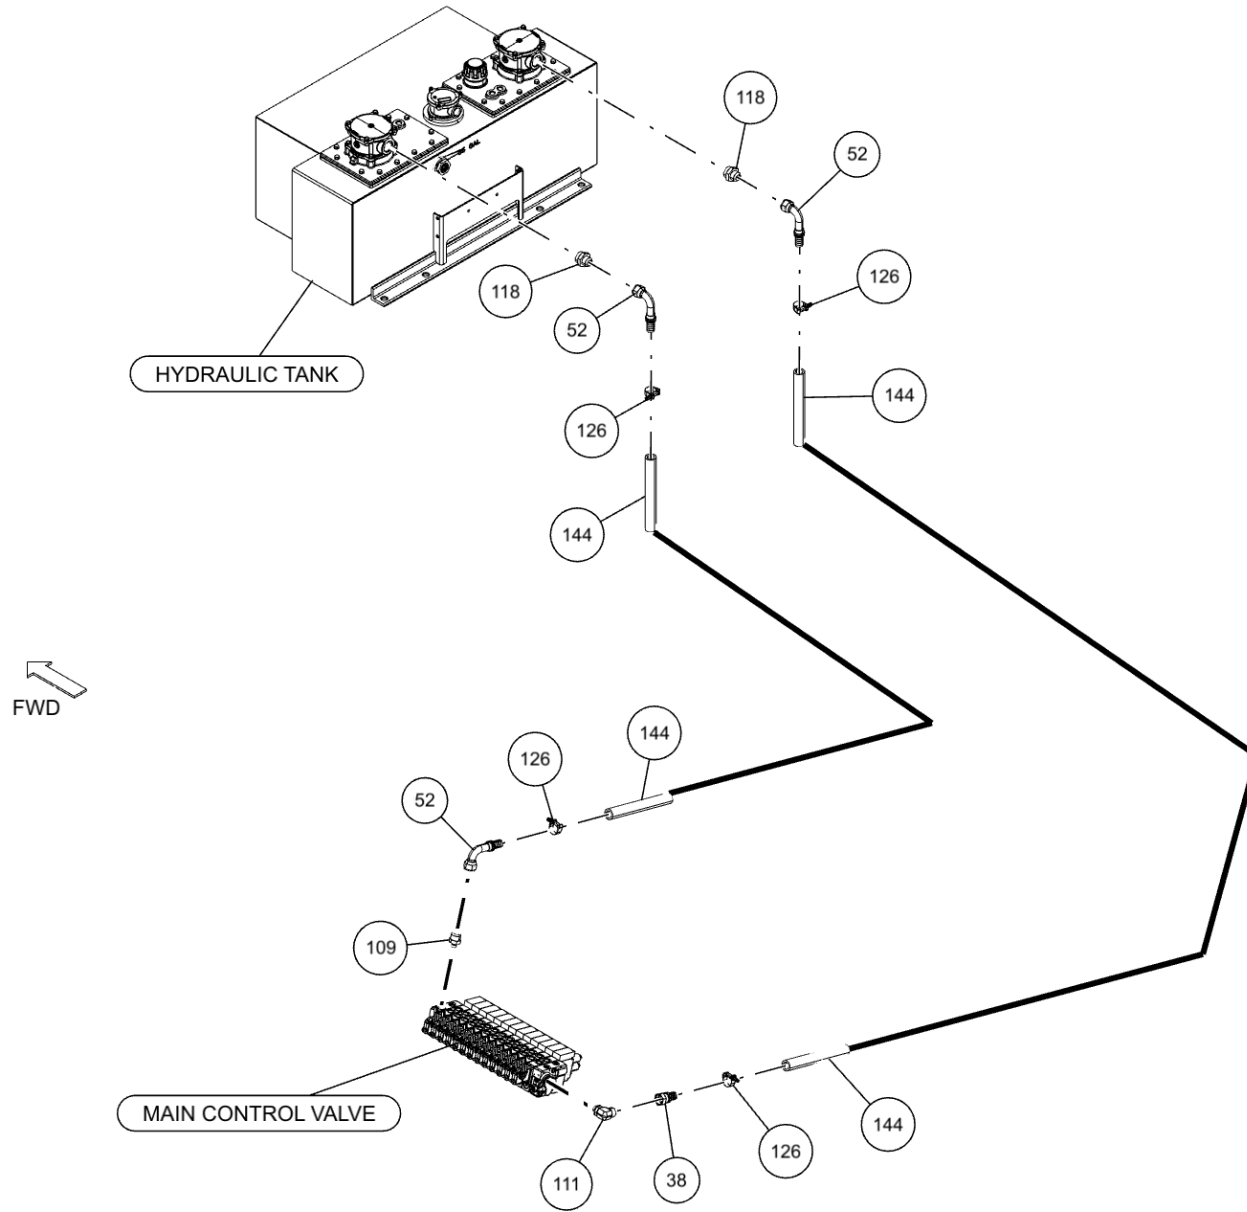

1150S SDU4 STREET LOW RIDER (09013150) (cont'd)
Hydraulic Pump Drain Hoses (cont'd)

ITEM	PART NUMBER	DESCRIPTION	QTY
174	0400687	SCREW, 10-24X3/4 PRH SS	4
175	0400816	WASHER, M10 SS	4
176	0400900	NUT, 1/2-13 LOK JAM	2
177	0402020	SCREW, 1/4-20X3/4 HHC SS	2
178	0402021	SCREW, 1/4-20X1 HHC SS	2
179	0402044	SCREW, 3/8-16X1-1/2 HHC SS	8
180	0402094	NUT, HEX 6-32 SS	3
181	0402110	WASHER, 1/4 SS	17
182	0402111	LKWASHER, 1/4 SS	19
183	0402113	NUT, 1/4-20 LOK SS	2
184	0402118	LKWASHER, 5/16 SS	8
185	0402121	LKWASHER, 3/8 SS	2
186	0712230	BOSS, TURNTABLE LOCK	2
187	0719585	D-RING, TOWING	2
188	0722173	PLATE - VALVE MOUNTING	2
189	0722381	ANGLE - BULKHEAD	2
190	0724651	COVER	2
191	0726179	ANGLE, WINCH MTG, UNIVERSAL	2
192	0726532	COVER - REAR FLOOR PLATE	2
193	0726533	PANEL-FRT CNTR DECK CVR SHORT	1
194	0803923	PIN WLDT - D RING	2
195	0806767	SUPPORT BRKT SHEAVE HEAD SINGL	1
196	0806994	HOUSE LOCK INDICATOR WELDMNT	2
197	0810067	BRACKET-CHAIN ROLLER	2
198	0810500	CABLE TIE BACK WLMT	1
199	09000135	ILLUMINATED LEGEND ASSY-RT UPP	1
200	09025482	K3VL80 PUMP KIT	1
201	09028162	4-STAGE REAR OUTRIGGER ASSY	1
202	0906532	SWIVEL - BOOM ASSEMBLY	1
203	0908418	KIT-MUDFLAP CENTURY ROTATOR	1
204	0908540	BRACKET SUPT, CABLE GUIDE DRAG	1
205	0910260	FRONT OUTRIGGER INSTALLATION	1
206	0910635	OUTRIGGER BLEED VALVE ASSY	1
207	0911237	ILLUM LEGEND ASSY RH LWR WLV	1
208	0911241	CONTROL ASSY, 12 HANDLE WALVOL	1
209	0911316	OUTRIGGER CONTL VALVE KIT-WV	1
210	0911317	WALVOIL VALVE ASSY 5 WINCH ROT	1

ITEM	PART NUMBER	DESCRIPTION	QTY
211	0911324	RH CTL STATION ASSY 5 WINCH WV	1
212	0911331	ILLUM LEGEND ASSY LH LWR WV	1
213	0911449	1150 BOOM ASSY	1
214	0911454	WINCH ASSY 1150	1
215	0911511	ILLUM LGND LH UPPER WV MMO	1
216	0911547	SUBFRM ASSY 1150	1
217	0911548	WRECKER FRM ASSY 1150 12V	1
218	0911591	BUA 22K DRAG WINCH 1150	1
219	0911652	3-STG FRT OUTRGR ASSY BIG FEET	1
220	0911760	SDU4 STREET LOWRIDER&MAST ASY	1
221	0911804	AIR REGULATOR-GAUGE ASSEMBLY	2
222	0911957	KIT, D-RING PARTS	4
223	0912063	XBAR ASY-XHD 5X5 CENT W/ LWRDR	1
224	24773017	HOSE ASSEMBLY 140"LG	2
225	24773018	HOSE ASSEMBLY 140"LG	2
226	9010520	FITTING-ELBOW 1/4T-1/4NPT	3
227	9011071	FITT, BRASS TEE 1/4T-1/4T-1/4T	1
228	9012552	BULKHEAD ADAPTER 1/8M-1/8F NPT	6
229	9012594	FITT,HYD RUN TEE, 6MJx6MBx6MJ	9
230	9024041	SWITCH, ROCKER SPST RED 12V21A	22
231	9041010	1/4 NC X 2 1/4 HHCS GR8	6
232	9041402	1/2 NC X 1 1/4 HHCS PLT GR8	6
233	9041403	1/2 NC X 1 1/2 HHCS PL GR8	14
234	9048800	5/8 WELDLESS CHAIN LINK	1
235	9402970	TOOLBOX MTG. PAD	14
236	942480011	PLATE,SLOT-SS REAR WASHER TBOX	20
237	945030007	CABLE TIE BACK SPRING-1	1
238	AWS-6821-A	HOSE ASSY-PRESSURE	10
239	FC41	FITTING-90DEG BLKHD ELB W/ NUT	9
240	GX263	FITTING, ELB 10MJ-10MB90	4
241	HC1291	FITTING, 4MJ-4MB STR THR	17
242	IC209	FTG-90DEG ADPTR 1/4 ORB	3

1150S SDU4 STREET LOW RIDER (09013150) (cont'd)

Main Control Valve Return Hoses