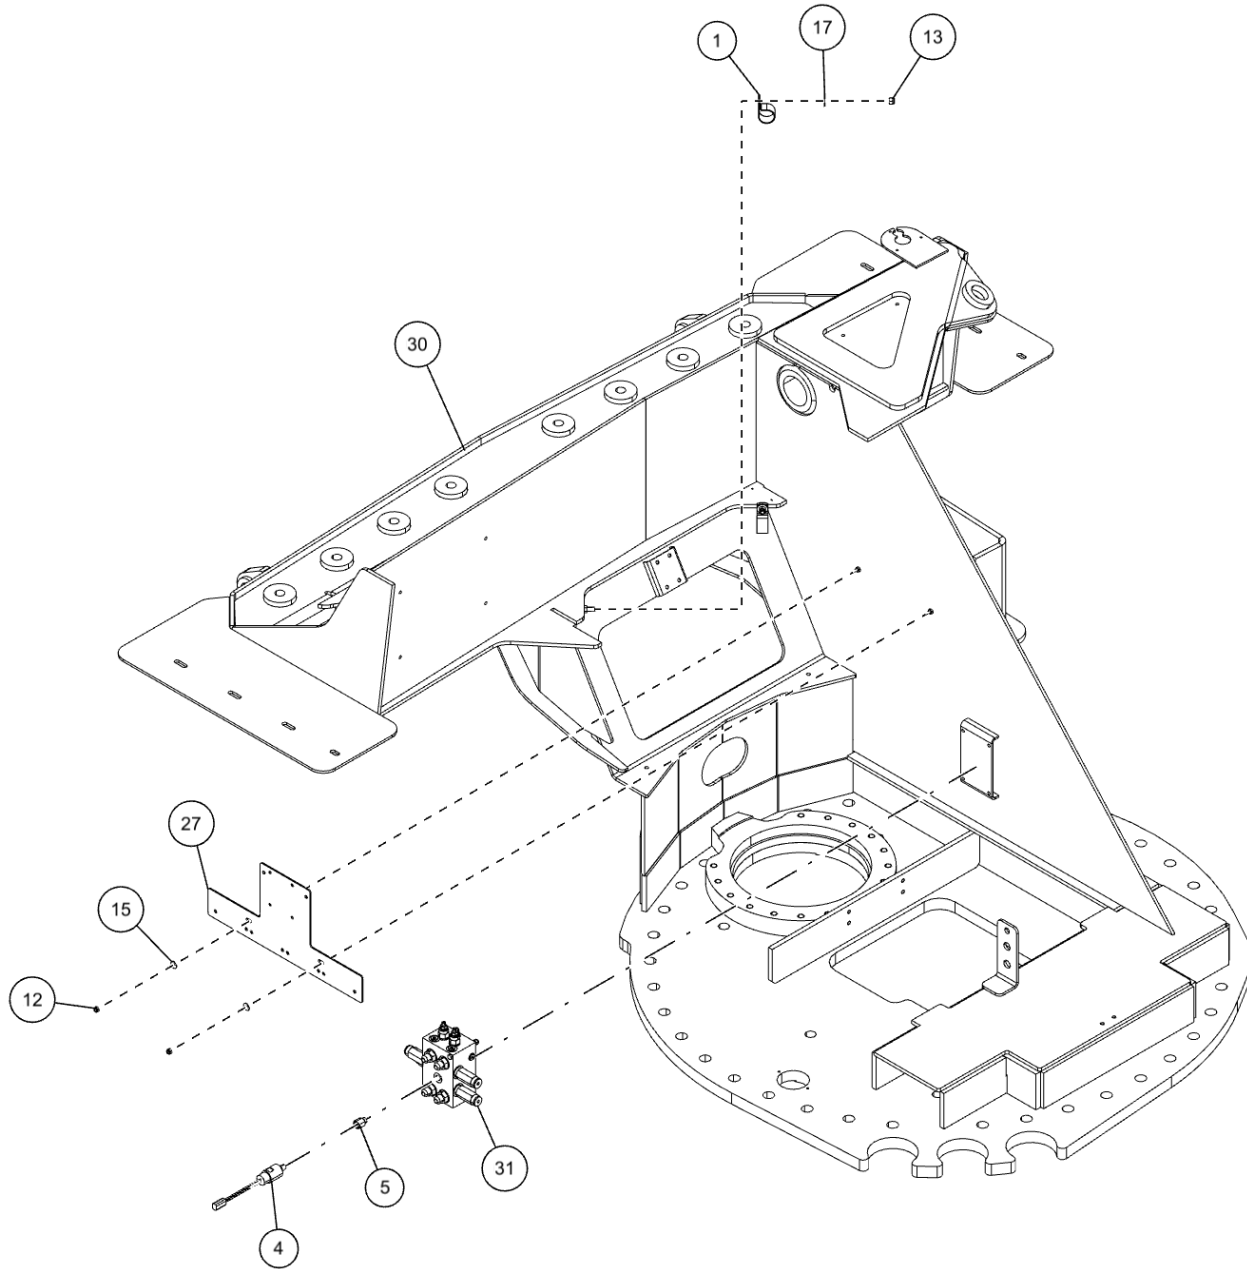

WRECKER FRAME COMPONENTS (0911548) (cont'd)

Hose Clamps, Omnex Panel & Swing Drive Valve

WRECKER FRAME COMPONENTS (0911548) (cont'd)
Hose Clamps, Omnex Panel & Swing Drive Valve (cont'd)

ITEM	PART NUMBER	DESCRIPTION	QTY
	0911548	WRECKER FRM ASSY 1150 12V	
1	0300188	CLAMP,1-1/2" HOSE	2
2	0301487	CLAMP HOSE 1/2 COVO909	1
3	0302574	FITTING-BULKHEAD RUN TEE	2
4	0310318	SWITCH - PRESSURE	1
5	0310634	FITTING 6MB-4FP	1
6	0400066	SCREW, 1/4-20X3/4 HHC GR5	4
7	0400126	SCREW, 3/8-16X1 HHC GR5	8
8	0400188	SCREW, 1/2-13X2 HHC GR5	4
9	0400274	SCREW, 5/8-11X2 HHC GR8	8
10	0400318	SCREW, 1-8X3 SHC	4
11	0400336	SCREW, 1-8X3 HHC GR8	31
12	0400367	NUT, 1/4-20 LOK	2
13	0400392	NUT, 3/8-16 LOK	2
14	0400408	NUT, 1/2-13 LOK	4
15	0400451	WASHER, 1/4	2
16	0400452	LKWASHER, 1/4	4
17	0400480	WASHER, 3/8	10
18	0400482	LKWASHER, 3/8	8
19	0400492	USS FLAT WASHER, 1/2	8
20	0400508	LKWASHER, 5/8	8
21	0400522	WASHER, 1-1/16X2X1/8 TH YZ	35
22	04011911	5/8-11 HEX WELD NUT	8
23	07032703	KEEPER PLATE - BOOM PIVOT	2
24	07032784	PIN - BOOM PIVOT 1075	1
25	0719162	PLATE, ACCESS COVER	2
26	0726417	PLATE-SWIVEL LOCK	1
27	0726421	OMNEX PANEL	1
28	0726422	ANGLE, SWIVEL LOCK	1
29	0726423	LONG ANGLE, SWIVEL LOCK	1
30	0810223	WRECKER FRM WLD 1150	1
31	0907994	SWING VALVE KIT (1060S)	1
32	0911359	SWING DRIVE W/ INTERNAL BRAKE	1
33	0911549	LIFT CYL ASSY 1150	1
34	0911552	AIR VALVE PLATE ASSY 1150 12V	1