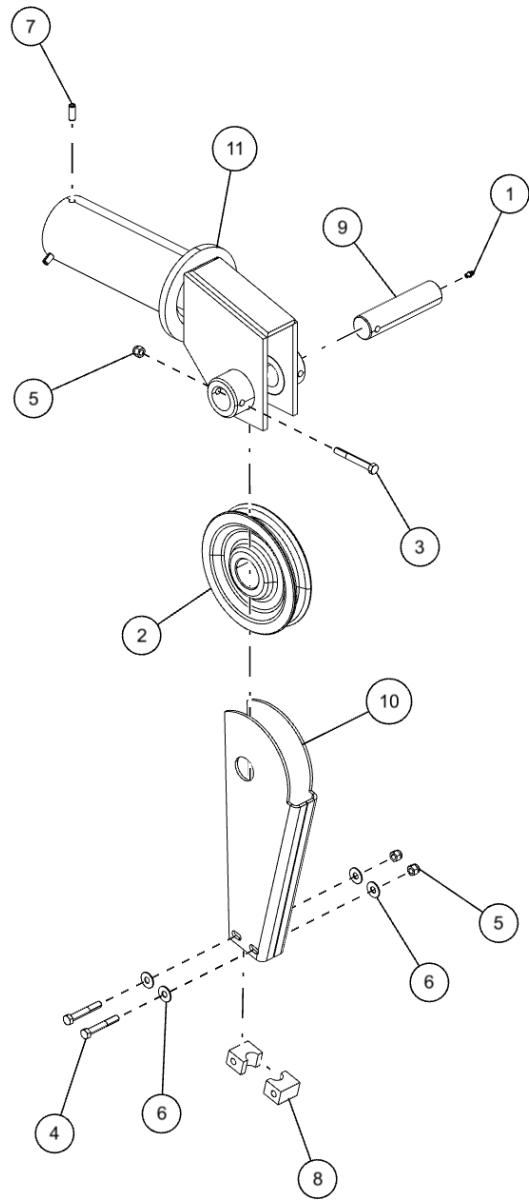

BOOM SWIVEL - DRAG WINCHES (0906530)

Swivel Components

BOOM SWIVEL - DRAG WINCHES (0906530) (cont'd)
Swivel Components (cont'd)

ITEM	PART NUMBER	DESCRIPTION	QTY
	0906530	SWIVEL - BOOM ASSEMBLY	
1	0300113	GREASE FITTING, 1/4-28 STR	1
2	0300626	SHEAVE, 8" 58SHVBBAY 1.5	1
3	0400133	SCREW, 3/8-16X3 HHC GR5	1
4	0400150	SCREW, 3/8-16X2-1/2 HHC GR5	2
5	0400392	NUT, 3/8-16 LOK	3
6	0400480	WASHER, 3/8	4
7	0400554	PIN, 3/8X1 SPR	3
8	0700801	GUIDE, BTM CABLE	2
9	0716134	SHEAVE SHAFT	1
10	0800286	GUIDE-CABLE	1
11	0804448	BOOM END SWIVEL WLDT-FIII/4024	1