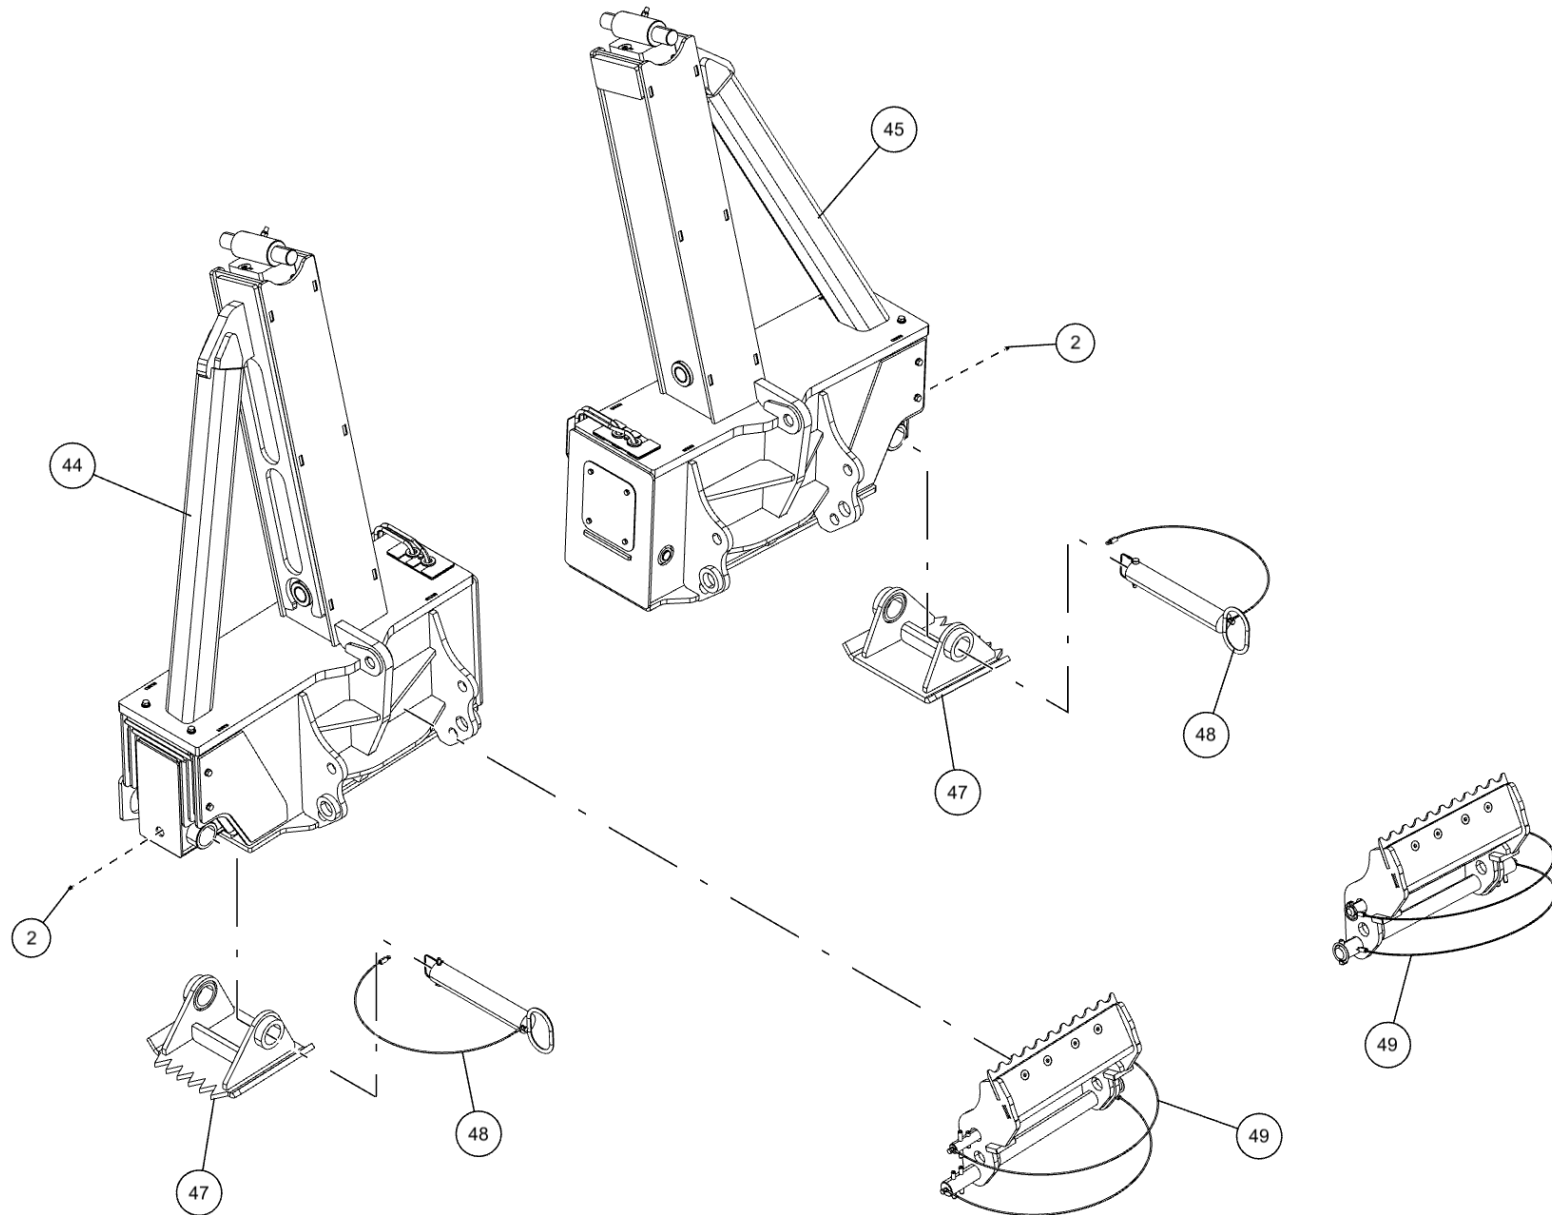

REAR OUTRIGGER ASSEMBLY (09028162) (cont'd)

Outrigger Pads & Spade Kits

REAR OUTRIGGER ASSEMBLY (09028162) (cont'd)
Outrigger Pads & Spade Kits (cont'd)

ITEM	PART NUMBER	DESCRIPTION	QTY
	09028162	4-STAGE REAR OUTRIGGER ASSY	
1	0300110	SNAP RING, 1" 5100-100	8
2	0300113	GREASE FITTING, 1/4-28 STR	2
3	0301422	FITTING, 6MJ-6MJ SMALL	4
4	0301522	ADAPTER, 6MJ-6MB	4
5	03015922	STAUFF CLAMP, 3/8 TWIN	4
6	03033346	TUBE, HYD ASSY LT REAR O/R EXT	1
7	03033347	TUBE, HYD ASSY LT REAR O/R RET	1
8	03033348	TUBE, HYD ASSY RT REAR O/R EXT	1
9	03033349	TUBE, HYD ASSY RT REAR O/R RET	1
10	0310289	FITTING-LONG ADAPTER 6MJ-8MBLL	4
11	0310707	CYLINDER, SPADE 4BOREx23STROKE	2
12	0312677	CYLINDER, TELESCOPING PIGGYBACK	2
13	0400066	SCREW, 1/4-20X3/4 HHC GR5	8
14	0400070	SCREW, 1/4-20X1 HHC GR5	2
15	0400132	SCREW, 3/8-16X1-1/2 HHC GR5	4
16	0400139	SET SCREW, 3/8-16X1-1/2 SOC	4
17	0400176	SCREW, 1/2-13X1 HHC GR5	10
18	0400221	SET SCREW, 3/8-16X1 SOC	2
19	0400228	SCREW, 3/8-24X5/8 BSC	8
20	0400347	SCREW, 3/8-24X7/8 HHC GR5	8
21	0400392	NUT, 3/8-16 LOK	8
22	0400398	NUT, 3/8-16 LOK JAM	2
23	0400410	NUT, 1/2-13 JAM	10
24	0400452	LKWASHER, 1/4	10
25	0400482	LKWASHER, 3/8	12

ITEM	PART NUMBER	DESCRIPTION	QTY
26	0400982	SCREW, 3/8-16X1-1/2 FHS	4
27	0402120	WASHER, 3/8 SS	4
28	07000162	SHAFT, 1 DIA X 5-1/2 L	2
29	07020904	PLATE, HARDLINE COVER RH	1
30	07020905	PLATE, HARDLINE COVER LH	1
31	0703231	PLATE, STOP OUTER BOOM	4
32	07039408	PLATE, TOP SPACER	2
33	07039412	PAD, O/R TOP ADJUSTMENT	10
34	0707117	SHAFT, UPPER SPADE	2
35	0721901	PIN - OUTRIGGER TOP	2
36	0721902	PIN - OUTRIGGER BOTTOM	2
37	0722970	PAD,SPACER	4
38	0723889	PLATE-HOSE RETAINING	4
39	0725043	PLATE-COVER	2
40	0727421	SHAFT, 1 DIA X 7 L	2
41	08023676	REAR O/R 2ND STAGE TUBE	2
42	08023677	REAR O/R 3RD STAGE TUBE	2
43	08023678	REAR O/R 4TH STAGE TUBE	2
44	08023679	REAR O/R LEFT 1ST STAGE WLMT	1
45	08023680	REAR O/R RIGHT 1ST STAGE WLMT	1
46	08025953	ADJUSTMENT PAD MOUNT WLMT	2
47	0807635	PAD REAR OUTRIGGER PAD	2
48	0906963	PIN - REAR OUTRIGGER PAD ASSY	2
49	0912051	CENTURY SPADE KIT	1
50	GH246	SPLIT RUBBER GROMMET	4