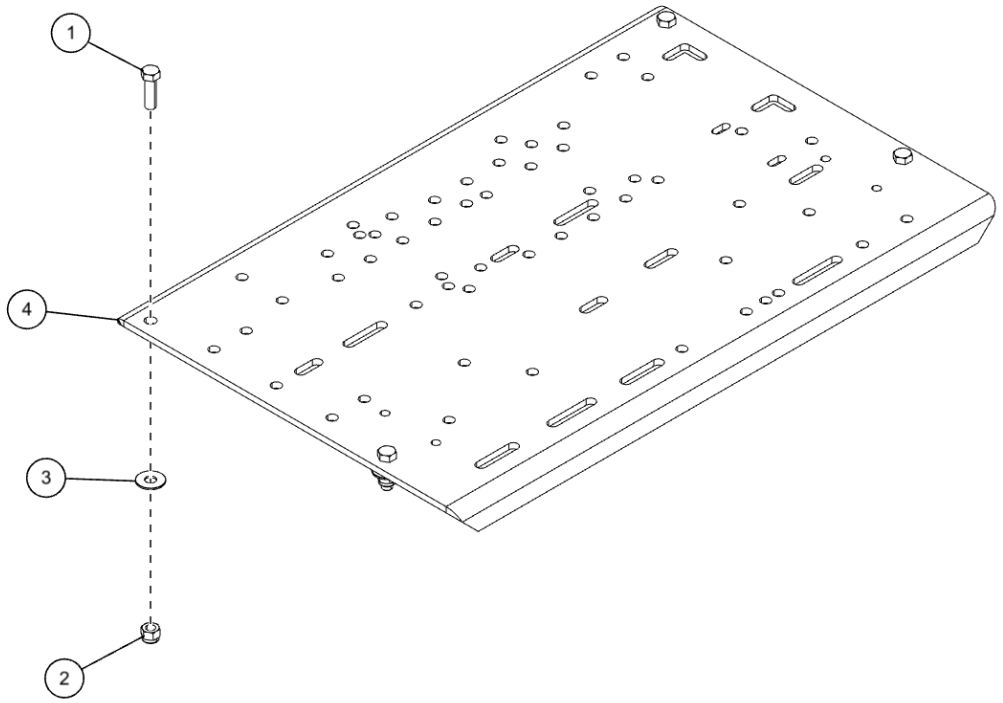

VALVE CHANNEL MOUNTING PLATE - SUBFRAME (0910338)
Mounting Plate Hardware

VALVE CHANNEL MOUNTING PLATE - SUBFRAME (0910338) (cont'd)
Mounting Plate Hardware (cont'd)

ITEM	PART NUMBER	DESCRIPTION	QTY
	0910338	KIT VALVE CHANNEL MTG	
1	0400122	SCREW, 3/8-16X1-1/4 HHC GR5	4
2	0400392	NUT, 3/8-16 LOK	4
3	0400480	WASHER, 3/8	4
4	0807525	CHANNEL PLATE WELDMENT	1