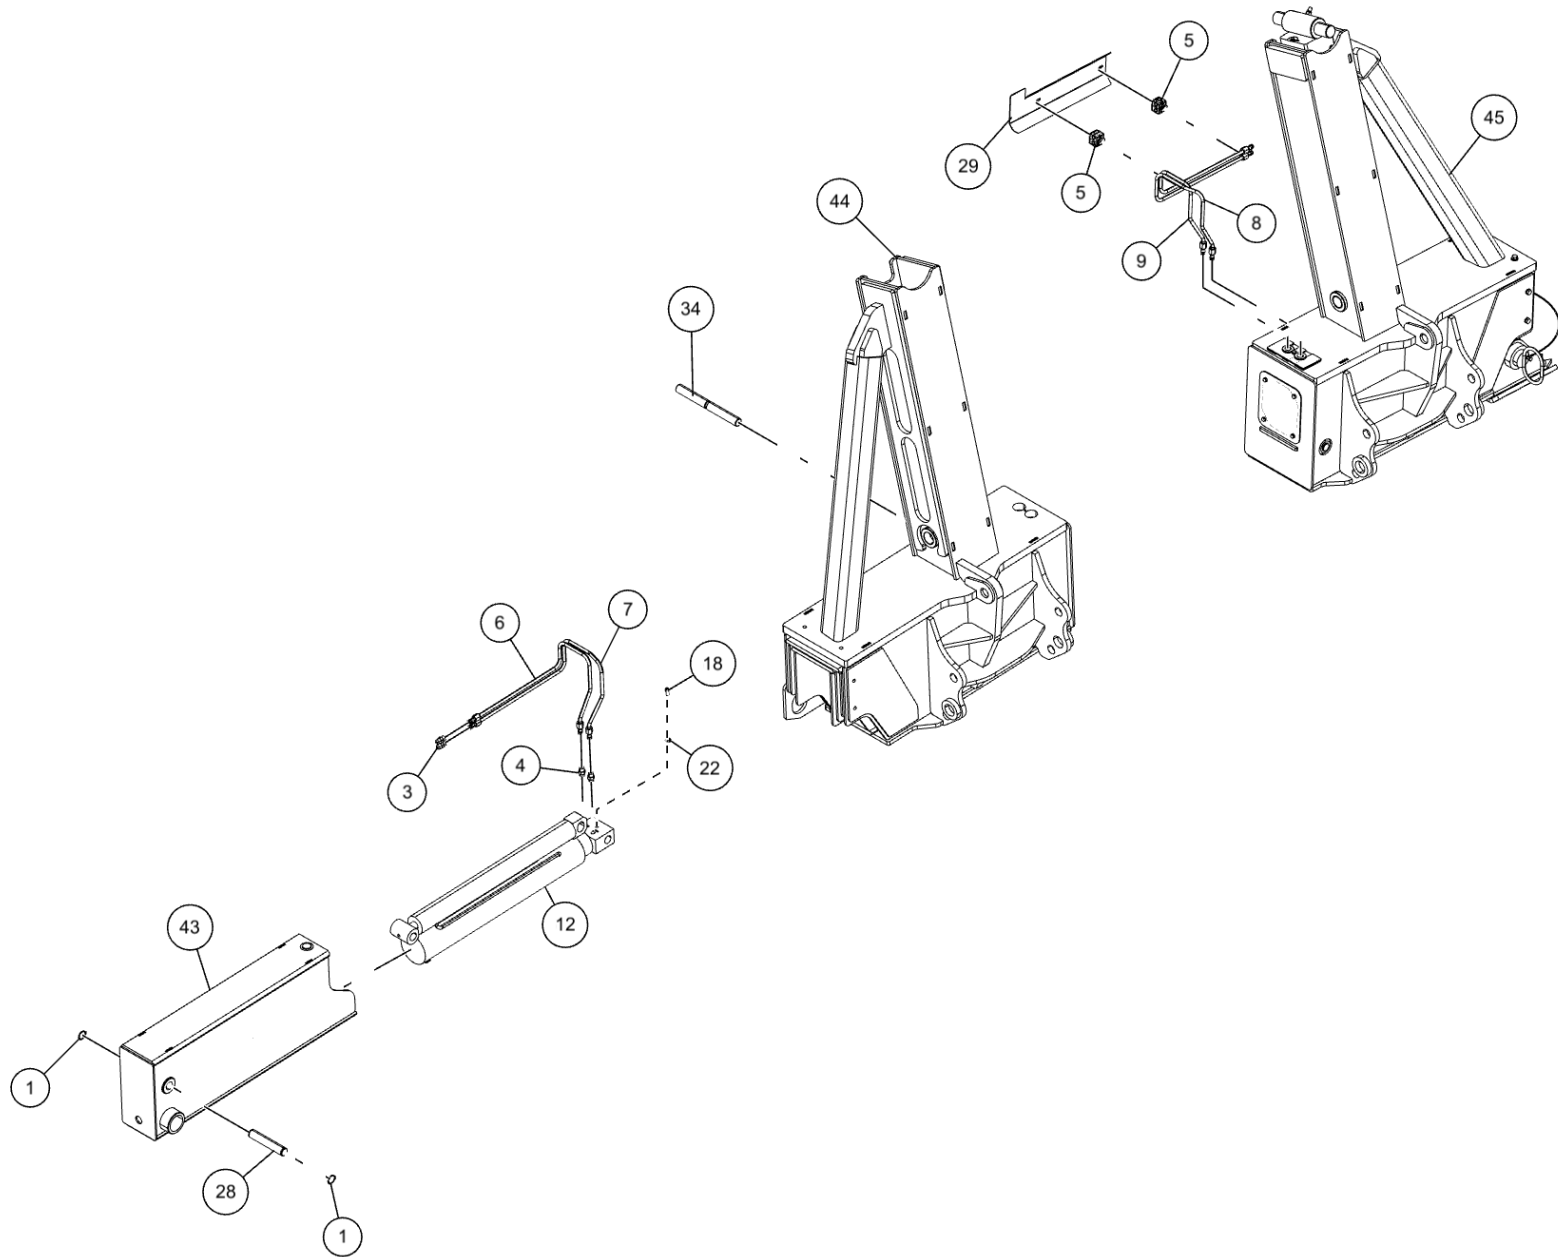

REAR OUTRIGGER ASSEMBLY (09028162) (cont'd) Telescoping Piggyback Cylinder & Hydraulic Tubes

REAR OUTRIGGER ASSEMBLY (09028162) (cont'd)
Telescoping Piggyback Cylinder & Hydraulic Tubes (cont'd)

ITEM	PART NUMBER	DESCRIPTION	QTY
	09028162	4-STAGE REAR OUTRIGGER ASSY	
1	0300110	SNAP RING, 1" 5100-100	8
2	0300113	GREASE FITTING, 1/4-28 STR	2
3	0301422	FITTING, 6MJ-6MJ SMALL	4
4	0301522	ADAPTER, 6MJ-6MB	4
5	03015922	STAUFF CLAMP, 3/8 TWIN	4
6	03033346	TUBE, HYD ASSY LT REAR O/R EXT	1
7	03033347	TUBE, HYD ASSY LT REAR O/R RET	1
8	03033348	TUBE, HYD ASSY RT REAR O/R EXT	1
9	03033349	TUBE, HYD ASSY RT REAR O/R RET	1
10	0310289	FITTING-LONG ADAPTER 6MJ-8MBLL	4
11	0310707	CYLINDER, SPADE 4BOREx23STROKE	2
12	0312677	CYLINDER, TELESCOPING PIGGYBACK	2
13	0400066	SCREW, 1/4-20X3/4 HHC GR5	8
14	0400070	SCREW, 1/4-20X1 HHC GR5	2
15	0400132	SCREW, 3/8-16X1-1/2 HHC GR5	4
16	0400139	SET SCREW, 3/8-16X1-1/2 SOC	4
17	0400176	SCREW, 1/2-13X1 HHC GR5	10
18	0400221	SET SCREW, 3/8-16X1 SOC	2
19	0400228	SCREW, 3/8-24X5/8 BSC	8
20	0400347	SCREW, 3/8-24X7/8 HHC GR5	8
21	0400392	NUT, 3/8-16 LOK	8
22	0400398	NUT, 3/8-16 LOK JAM	2
23	0400410	NUT, 1/2-13 JAM	10
24	0400452	LKWASHER, 1/4	10
25	0400482	LKWASHER, 3/8	12

ITEM	PART NUMBER	DESCRIPTION	QTY
26	0400982	SCREW, 3/8-16X1-1/2 FHS	4
27	0402120	WASHER, 3/8 SS	4
28	07000162	SHAFT, 1 DIA X 5-1/2 L	2
29	07020904	PLATE, HARDLINE COVER RH	1
30	07020905	PLATE, HARDLINE COVER LH	1
31	0703231	PLATE, STOP OUTER BOOM	4
32	07039408	PLATE, TOP SPACER	2
33	07039412	PAD, O/R TOP ADJUSTMENT	10
34	0707117	SHAFT, UPPER SPADE	2
35	0721901	PIN - OUTRIGGER TOP	2
36	0721902	PIN - OUTRIGGER BOTTOM	2
37	0722970	PAD,SPACER	4
38	0723889	PLATE-HOSE RETAINING	4
39	0725043	PLATE-COVER	2
40	0727421	SHAFT, 1 DIA X 7 L	2
41	08023676	REAR O/R 2ND STAGE TUBE	2
42	08023677	REAR O/R 3RD STAGE TUBE	2
43	08023678	REAR O/R 4TH STAGE TUBE	2
44	08023679	REAR O/R LEFT 1ST STAGE WLMT	1
45	08023680	REAR O/R RIGHT 1ST STAGE WLMT	1
46	08025953	ADJUSTMENT PAD MOUNT WLMT	2
47	0807635	PAD REAR OUTRIGGER PAD	2
48	0906963	PIN - REAR OUTRIGGER PAD ASSY	2
49	0912051	CENTURY SPADE KIT	1
50	GH246	SPLIT RUBBER GROMMET	4