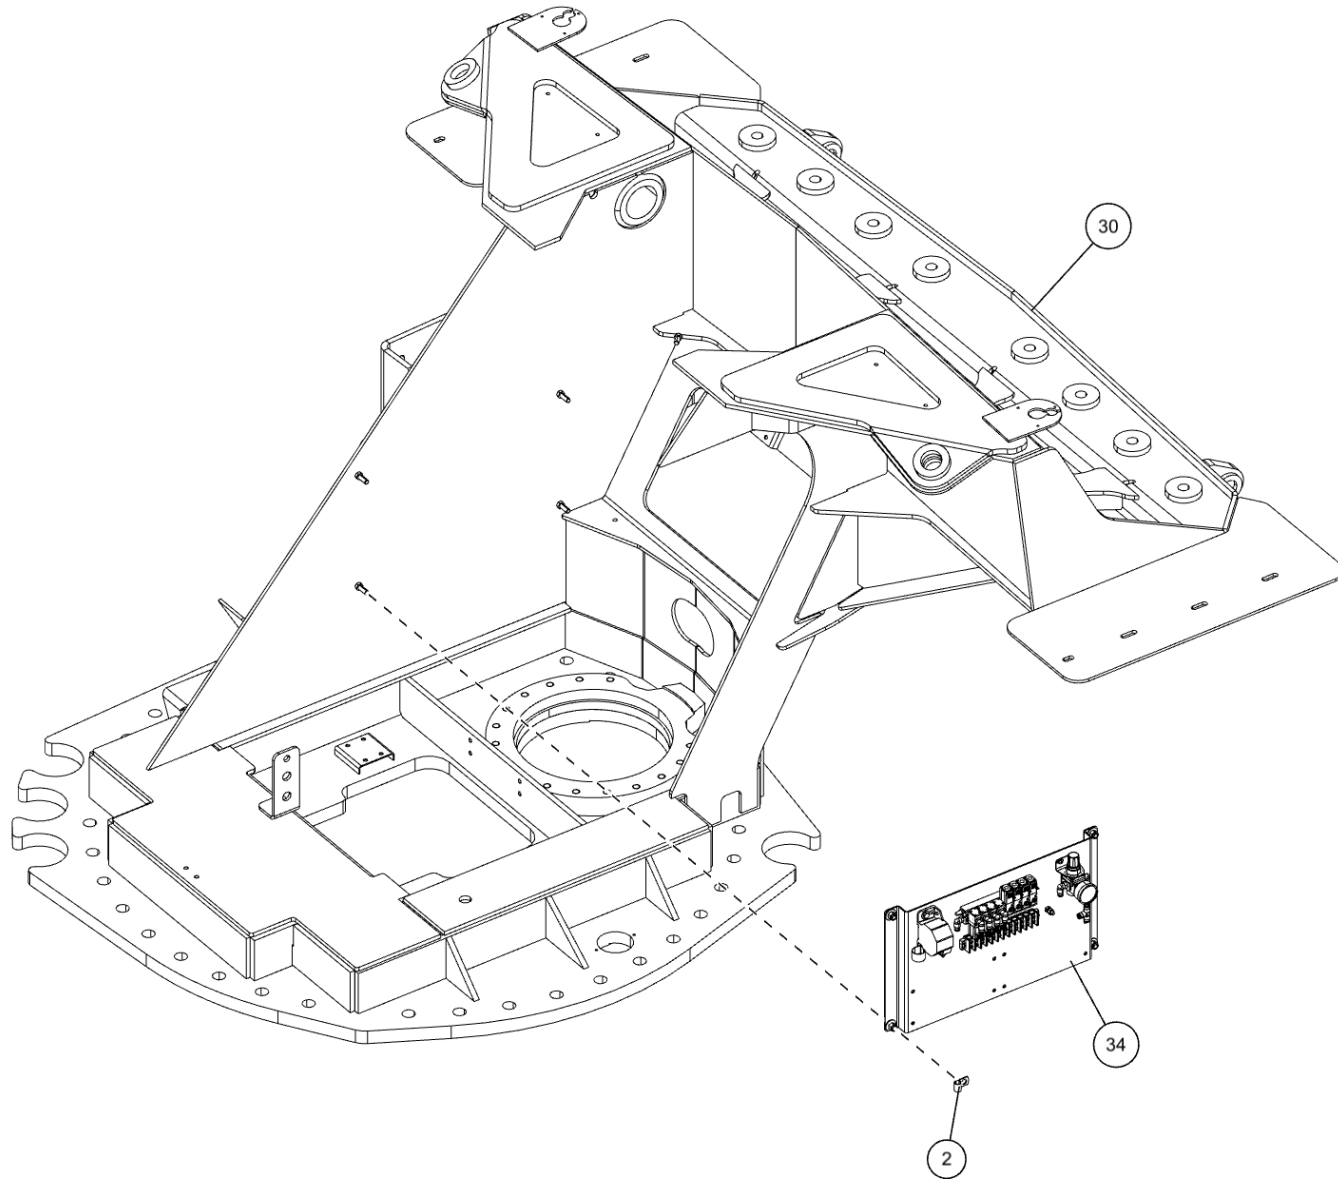

WRECKER FRAME COMPONENTS (0911548) (cont'd)

Air Valve Plate

WRECKER FRAME COMPONENTS (0911548) (cont'd)
Air Valve Plate (cont'd)

ITEM	PART NUMBER	DESCRIPTION	QTY
	0911548	WRECKER FRM ASSY 1150 12V	
1	0300188	CLAMP,1-1/2" HOSE	2
2	0301487	CLAMP HOSE 1/2 COVO909	1
3	0302574	FITTING-BULKHEAD RUN TEE	2
4	0310318	SWITCH - PRESSURE	1
5	0310634	FITTING 6MB-4FP	1
6	0400066	SCREW, 1/4-20X3/4 HHC GR5	4
7	0400126	SCREW, 3/8-16X1 HHC GR5	8
8	0400188	SCREW, 1/2-13X2 HHC GR5	4
9	0400274	SCREW, 5/8-11X2 HHC GR8	8
10	0400318	SCREW, 1-8X3 SHC	4
11	0400336	SCREW, 1-8X3 HHC GR8	31
12	0400367	NUT, 1/4-20 LOK	2
13	0400392	NUT, 3/8-16 LOK	2
14	0400408	NUT, 1/2-13 LOK	4
15	0400451	WASHER, 1/4	2
16	0400452	LKWASHER, 1/4	4
17	0400480	WASHER, 3/8	10
18	0400482	LKWASHER, 3/8	8
19	0400492	USS FLAT WASHER, 1/2	8
20	0400508	LKWASHER, 5/8	8
21	0400522	WASHER, 1-1/16X2X1/8 TH YZ	35
22	04011911	5/8-11 HEX WELD NUT	8
23	07032703	KEEPER PLATE - BOOM PIVOT	2
24	07032784	PIN - BOOM PIVOT 1075	1
25	0719162	PLATE, ACCESS COVER	2
26	0726417	PLATE-SWIVEL LOCK	1
27	0726421	OMNEX PANEL	1
28	0726422	ANGLE, SWIVEL LOCK	1
29	0726423	LONG ANGLE, SWIVEL LOCK	1
30	0810223	WRECKER FRM WLD 1150	1
31	0907994	SWING VALVE KIT (1060S)	1
32	0911359	SWING DRIVE W/ INTERNAL BRAKE	1
33	0911549	LIFT CYL ASSY 1150	1
34	0911552	AIR VALVE PLATE ASSY 1150 12V	1