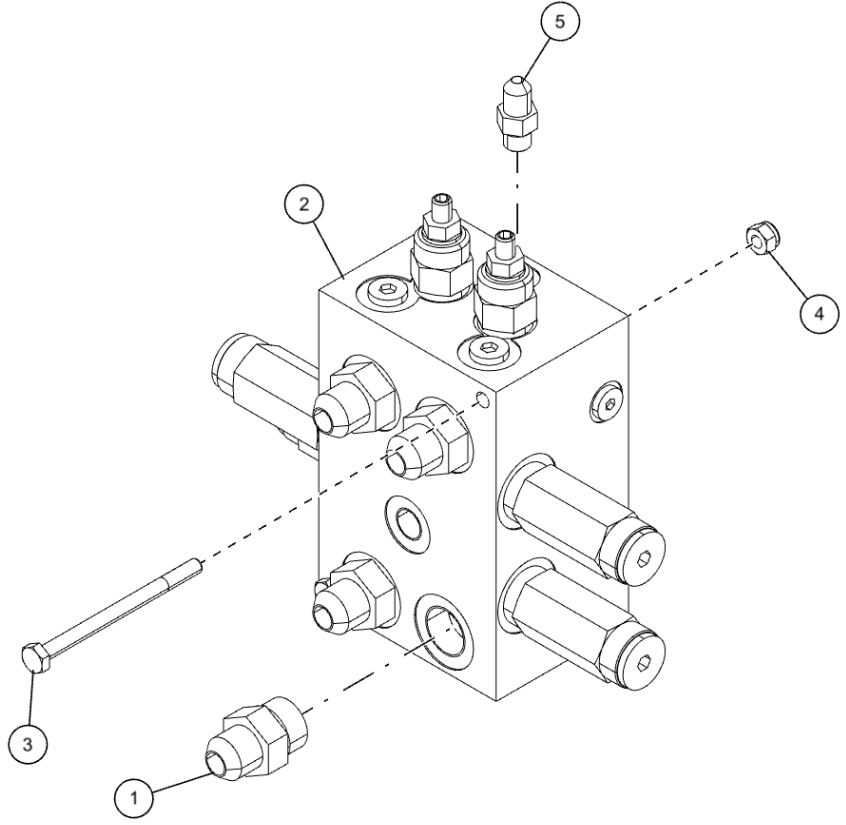

SWING CONTROL VALVE - WRECKER FRAME (0907994)
Swing Control Valve Components

SWING CONTROL VALVE - WRECKER FRAME (0907994) (cont'd)
Swing Control Valve Components (cont'd)

ITEM	PART NUMBER	DESCRIPTION	QTY
	0907994	SWING VALVE KIT	
1	0301376	CONNECTOR 8 MJ - 10 MB	4
2	0307396	SWING CONTROL VALVE	1
3	0400081	SCREW, 1/4-20X3-1/2 HHC GR5	2
4	0400367	NUT, 1/4-20 LOK	2
5	HC1291	FITTING, 4MJ-4MB STR THR	1