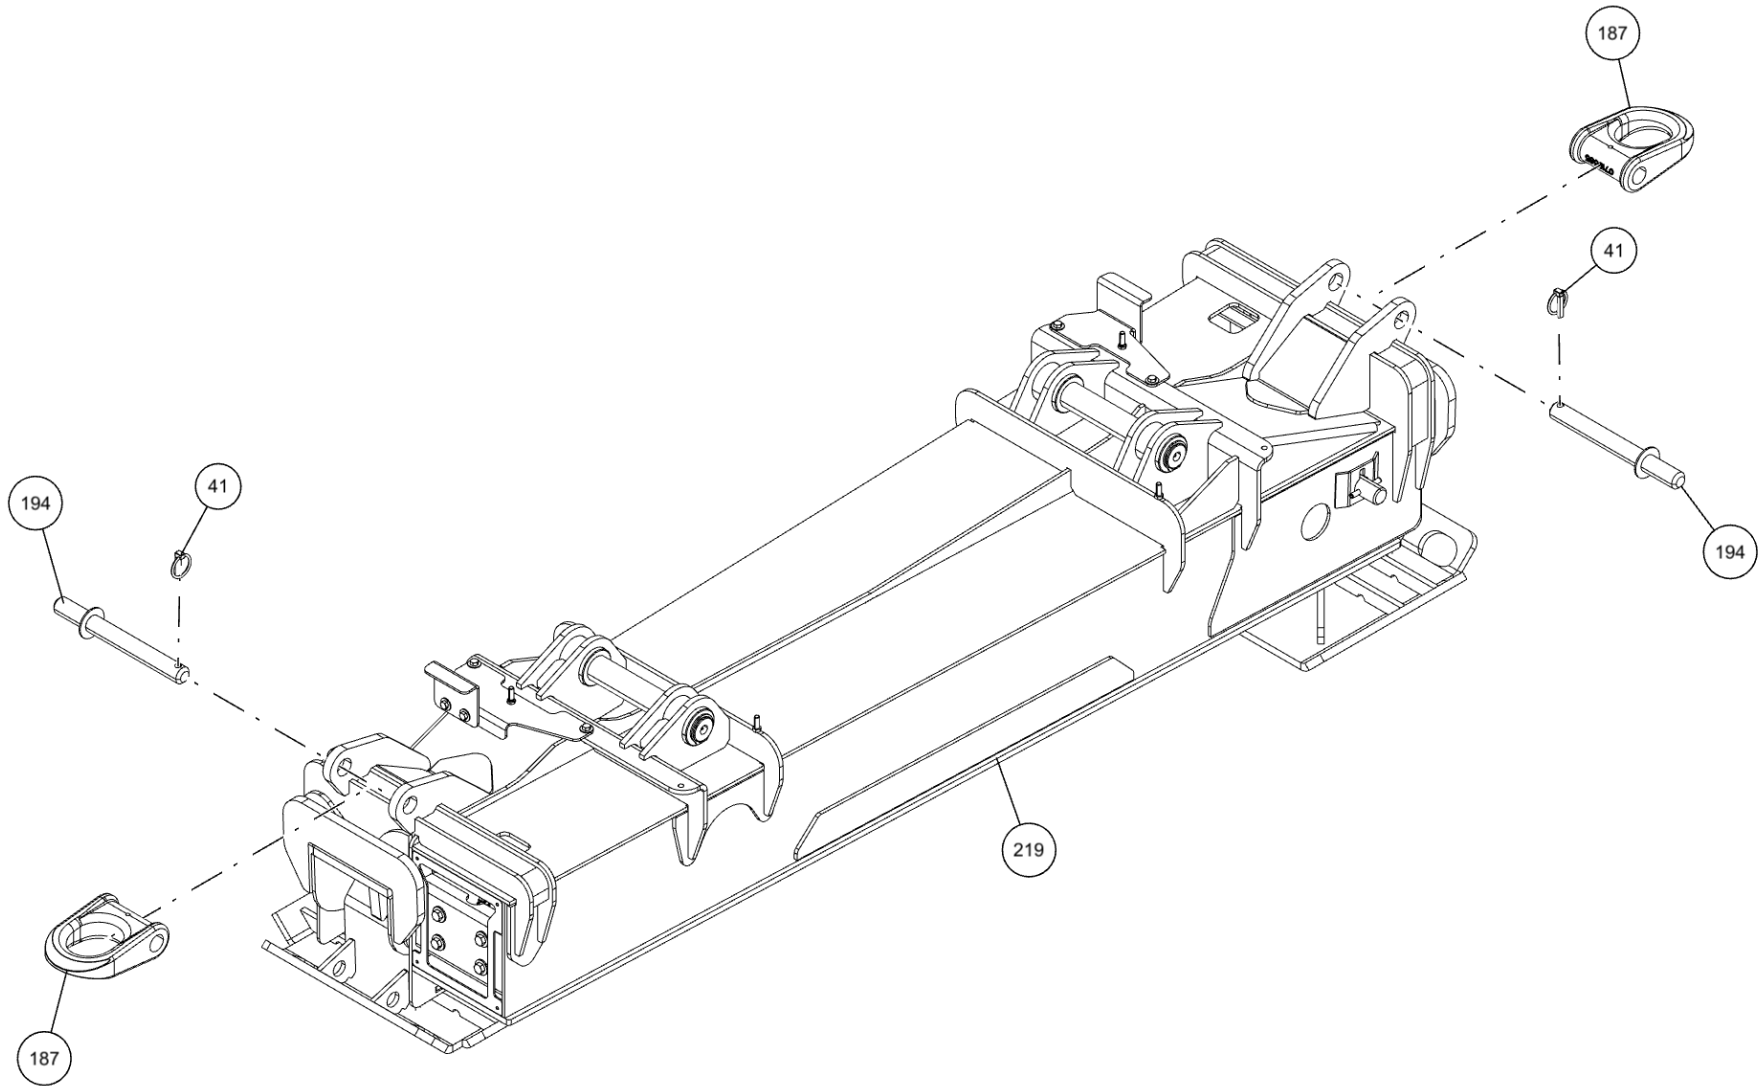

1150S SDU4 STREET LOW RIDER (09013150) (cont'd)

Front Outriggers, Rear Outriggers, Outrigger Control Valve, Bleed Valve & Mudflaps (cont'd)

ITEM	PART NUMBER	DESCRIPTION	QTY
174	0400687	SCREW, 10-24X3/4 PRH SS	4
175	0400816	WASHER, M10 SS	4
176	0400900	NUT, 1/2-13 LOK JAM	2
177	0402020	SCREW, 1/4-20X3/4 HHC SS	2
178	0402021	SCREW, 1/4-20X1 HHC SS	2
179	0402044	SCREW, 3/8-16X1-1/2 HHC SS	8
180	0402094	NUT, HEX 6-32 SS	3
181	0402110	WASHER, 1/4 SS	17
182	0402111	LKWASHER, 1/4 SS	19
183	0402113	NUT, 1/4-20 LOK SS	2
184	0402118	LKWASHER, 5/16 SS	8
185	0402121	LKWASHER, 3/8 SS	2
186	0712230	BOSS, TURNTABLE LOCK	2
187	0719585	D-RING, TOWING	2
188	0722173	PLATE - VALVE MOUNTING	2
189	0722381	ANGLE - BULKHEAD	2
190	0724651	COVER	2
191	0726179	ANGLE, WINCH MTG, UNIVERSAL	2
192	0726532	COVER - REAR FLOOR PLATE	2
193	0726533	PANEL-FRT CNTR DECK CVR SHORT	1
194	0803923	PIN WLDT - D RING	2
195	0806767	SUPPORT BRKT SHEAVE HEAD SINGL	1
196	0806994	HOUSE LOCK INDICATOR WELDMNT	2
197	0810067	BRACKET-CHAIN ROLLER	2
198	0810500	CABLE TIE BACK WLMT	1
199	09000135	ILLUMINATED LEGEND ASSY-RT UPP	1
200	09025482	K3VL80 PUMP KIT	1
201	09028162	4-STAGE REAR OUTRIGGER ASSY	1
202	0906532	SWIVEL - BOOM ASSEMBLY	1
203	0908418	KIT-MUDFLAP CENTURY ROTATOR	1
204	0908540	BRACKET SUPT, CABLE GUIDE DRAG	1
205	0910260	FRONT OUTRIGGER INSTALLATION	1
206	0910635	OUTRIGGER BLEED VALVE ASSY	1
207	0911237	ILLUM LEGEND ASSY RH LWR WLV	1
208	0911241	CONTROL ASSY, 12 HANDLE WALVOL	1
209	0911316	OUTRIGGER CONTL VALVE KIT-WV	1
210	0911317	WALVOIL VALVE ASSY 5 WINCH ROT	1

ITEM	PART NUMBER	DESCRIPTION	QTY
211	0911324	RH CTL STATION ASSY 5 WINCH WV	1
212	0911331	ILLUM LEGEND ASSY LH LWR WV	1
213	0911449	1150 BOOM ASSY	1
214	0911454	WINCH ASSY 1150	1
215	0911511	ILLUM LGND LH UPPER WV MMO	1
216	0911547	SUBFRM ASSY 1150	1
217	0911548	WRECKER FRM ASSY 1150 12V	1
218	0911591	BUA 22K DRAG WINCH 1150	1
219	0911652	3-STG FRT OUTRGR ASSY BIG FEET	1
220	0911760	SDU4 STREET LOWRIDER&MAST ASY	1
221	0911804	AIR REGULATOR-GAUGE ASSEMBLY	2
222	0911957	KIT, D-RING PARTS	4
223	0912063	XBAR ASY-XHD 5X5 CENT W/ LWRDR	1
224	24773017	HOSE ASSEMBLY 140"LG	2
225	24773018	HOSE ASSEMBLY 140"LG	2
226	9010520	FITTING-ELBOW 1/4T-1/4NPT	3
227	9011071	FITT, BRASS TEE 1/4T-1/4T-1/4T	1
228	9012552	BULKHEAD ADAPTER 1/8M-1/8F NPT	6
229	9012594	FITT,HYD RUN TEE, 6MJx6MBx6MJ	9
230	9024041	SWITCH, ROCKER SPST RED 12V21A	22
231	9041010	1/4 NC X 2 1/4 HHCS GR8	6
232	9041402	1/2 NC X 1 1/4 HHCS PLT GR8	6
233	9041403	1/2 NC X 1 1/2 HHCS PL GR8	14
234	9048800	5/8 WELDLESS CHAIN LINK	1
235	9402970	TOOLBOX MTG. PAD	14
236	942480011	PLATE,SLOT-SS REAR WASHER TBOX	20
237	945030007	CABLE TIE BACK SPRING-1	1
238	AWS-6821-A	HOSE ASSY-PRESSURE	10
239	FC41	FITTING-90DEG BLKHD ELB W/ NUT	9
240	GX263	FITTING, ELB 10MJ-10MB90	4
241	HC1291	FITTING, 4MJ-4MB STR THR	17
242	IC209	FTG-90DEG ADPTR 1/4 ORB	3

1150S SDU4 STREET LOW RIDER (09013150) (cont'd)

Front Outrigger D-Rings