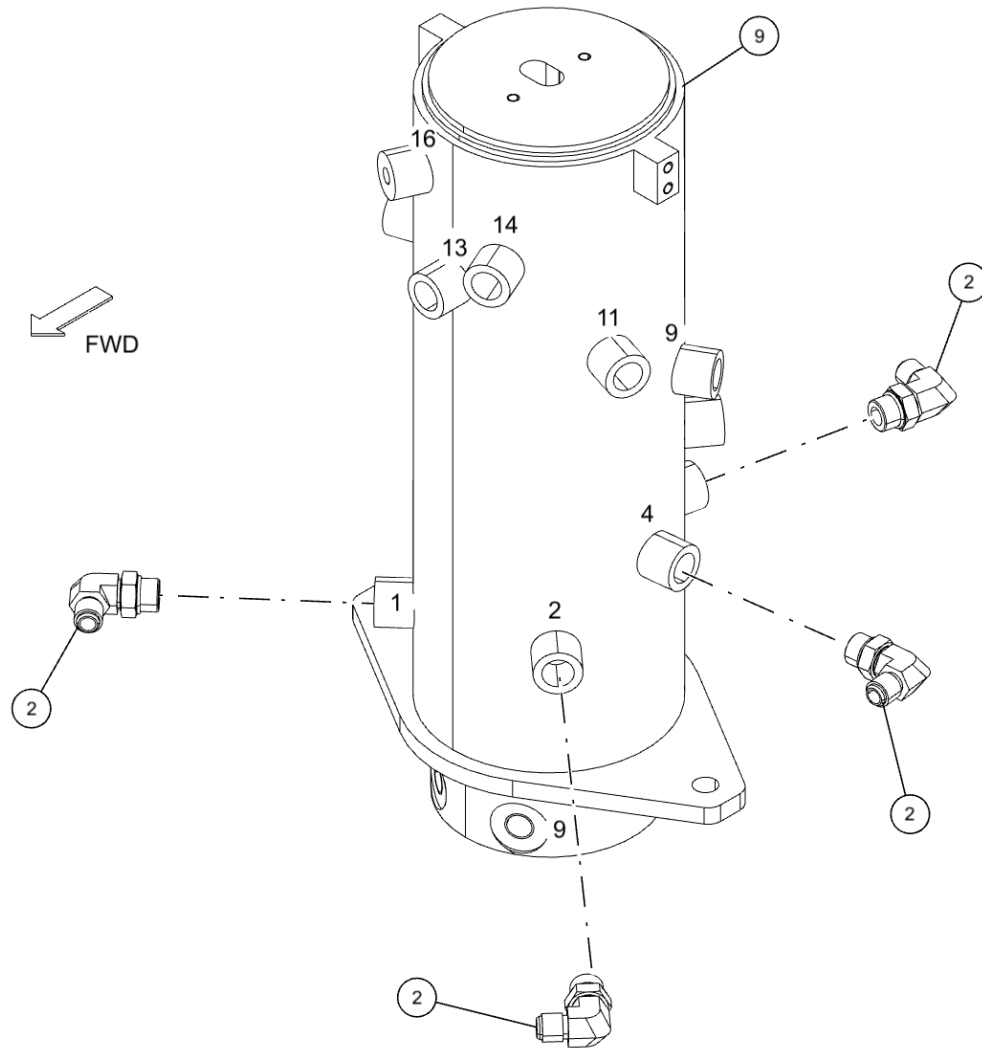

HYDRAULIC ROTARY - SUBFRAME (0911877) (cont'd)

Recovery Winch Ports 1, 2, 3 & 4

HYDRAULIC ROTARY - SUBFRAME (0911877) (cont'd)
Recovery Winch Ports 1, 2, 3 & 4 (cont'd)

ITEM	PART NUMBER	DESCRIPTION	QTY
	0911877	KIT, SWIVEL PKG HYD ROTARY	
1	0300041	CONNECTOR, 8MJ-8MB	4
2	0300052	ELBOW, 8MJ-10MB90	4
3	0301388	ELBOW, 8MJ-8MB90	6
4	0301445	FITTING, EXTENDED	4
5	0301577	1/4 OD PLASTIC AIRLINE, BLACK	18
6	0302508	ELBOW, 8MJ-8MB90LL	6
7	0302695	ADAPTER, 6MJ-4MB	1
8	0303886	4 MB-PLUG	1
9	0310083	SWIVEL, HYDRAULIC	1
10	0310132	FITTING, HYD 4MB-4FP	2
11	0311575	1/4x1/4 PTC SWIVEL MALE ELBOW	2
12	0400260	SCREW, 5/8-11X2 HHC GR5	2
13	0400421	NUT, 5/8-11 LOK	2
14	GX263	FITTING, ELB 10MJ-10MB90	4