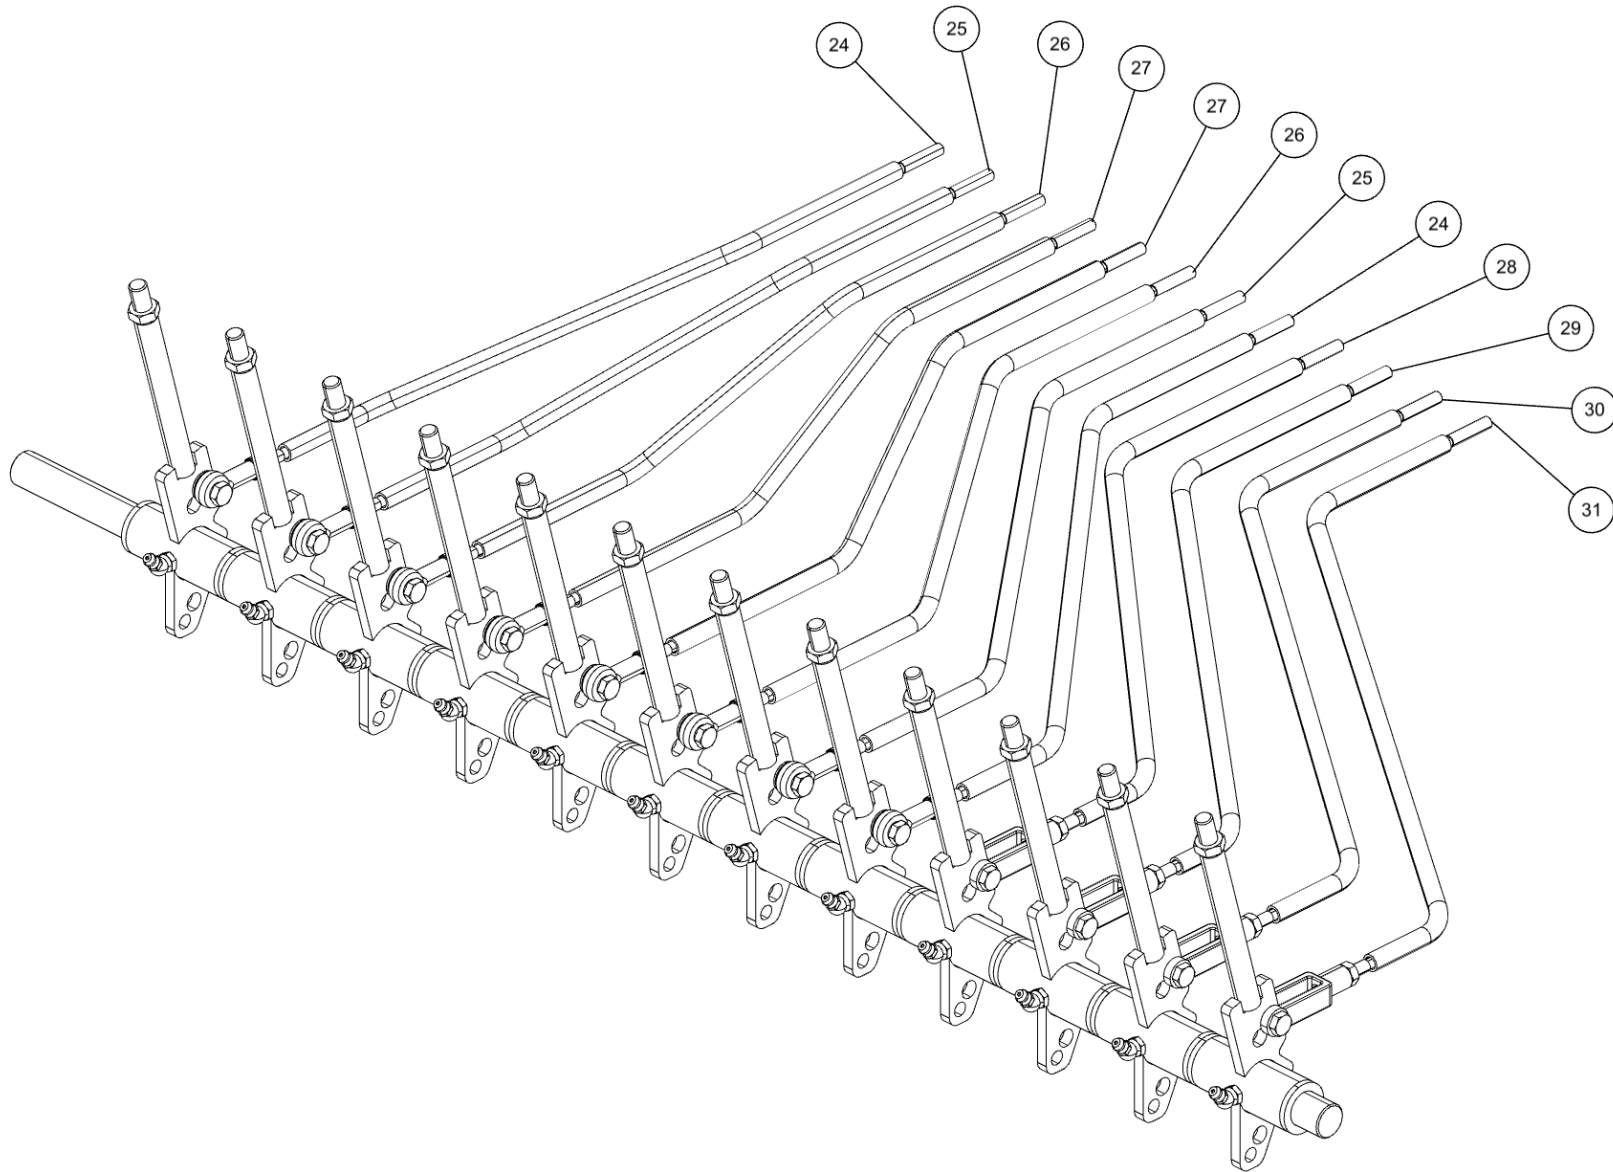

LEFT HAND CONTROL STATION ASSEMBLY (0911241) (cont'd)

Control Rods

LEFT HAND CONTROL STATION ASSEMBLY (0911241) (cont'd)
Control Rods (cont'd)

ITEM	PART NUMBER	DESCRIPTION	QTY
	0911241	CONTROL ASSY, 12 HANDLE WALVOIL	
1	0302230	ADJ CLEVIS AC-210	4
2	0302726	GREASE FITTING, 1/4-28 45	12
3	0310148	BOOT, CONTROL HANDLE	12
4	0400066	SCREW, 1/4-20X3/4 HHC GR5	14
5	0400070	SCREW, 1/4-20X1 HHC GR5	16
6	0400107	SCREW, 5/16-18X2-1/2 HHC GR5	4
7	0400126	SCREW, 3/8-16X1 HHC GR5	2
8	0400365	NUT, 1/4-28 HEX	28
9	0400367	NUT, 1/4-20 LOK	12
10	0400379	NUT, 5/16-18 SPR J	4
11	0400382	NUT, 5/16-18 LOK	4
12	0400392	NUT, 3/8-16 LOK	2
13	0400393	NUT, 3/8-16 JAM	12
14	0400451	WASHER, 1/4	8
15	0400452	LKWASHER, 1/4	14
16	0400463	WASHER, 5/16	4
17	0400480	WASHER, 3/8	4
18	0711235	CLAMP, SHAFT CONTROL BOX	2
19	0723378	PLATE-PIN SUPPORT	2
20	0724385	COVER CNTRL ASSY BACK12 HDL	1
21	0724669	PIN CONTROL HANDLE	1
22	0724884	TUBE, SPACER	1
23	0807979	CONTROL FRAME WELDMENT 13 HAND	1
24	0807980	CONTROL ROD WELDMENT	2
25	0807981	CONTROL ROD WELDMENT	2
26	0807982	CONTROL ROD WELDMENT	2
27	0807983	CONTROL ROD WELDMENT	2
28	0810076	CONTROL ROD WELDMENT	1
29	0810077	CONTROL ROD WELDMENT	1
30	0810078	CONTROL ROD WELDMENT	1
31	0810079	CONTROL ROD WELDMENT	1
32	0907441	CONTROL HANDLE ASSY - SHORT	12
33	FC41	FITTING-90DEG BLKHD ELB W/ NUT	2
34	HD0900	BEARING, ROD END, 1/4-28	20