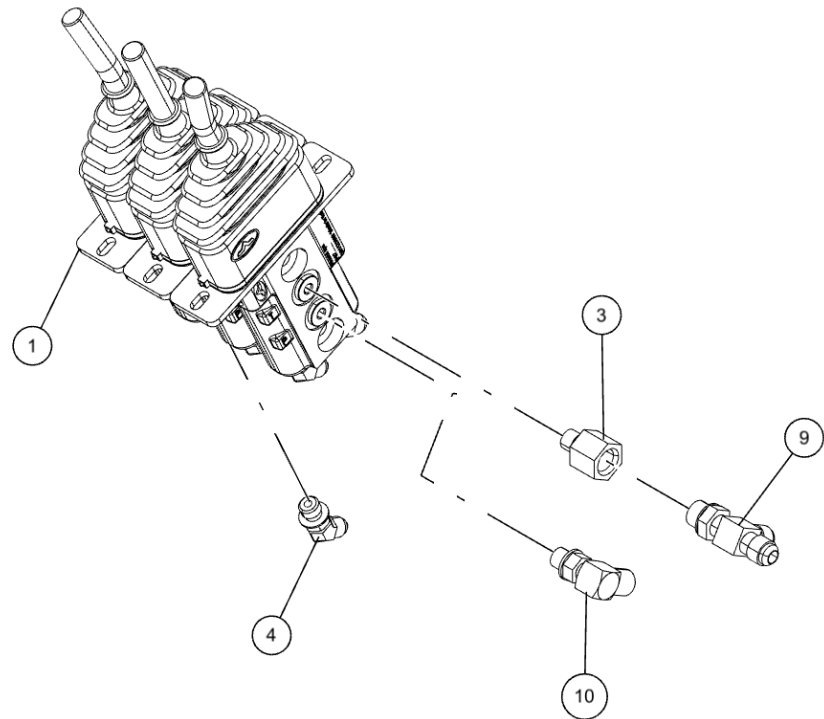

RIGHT HAND CONTROL STATION ASSEMBLY (0911324) (cont'd)

Control Handle Hydraulic Fittings

RIGHT HAND CONTROL STATION ASSEMBLY (0911324) (cont'd)
Control Handle Hydraulic Fittings (cont'd)

ITEM	PART NUMBER	DESCRIPTION	QTY
	0911324	RH CTL STATION ASSY 5 WINCH WV	
1	03016755	VLV-3 SPL PILOT W/THREADED HDL	1
2	03016757	VLV-5 SPL PILOT W/THREADED HDL	1
3	0307106	FITT, CONNECTOR 4MB-6FB	2
4	0311427	FITTING, 4MJ-4MB 45	16
5	0400066	SCREW, 1/4-20X3/4 HHC GR5	18
6	0400367	NUT, 1/4-20 LOK	18
7	0724777	PLATE-JOYSTICK COVER	1
8	0810056	CNTRL FRAME WLDMT-RT PILOT VLV	1
9	9012594	FITT, HYD RUN TEE, 6MJx6MBx6MJ	2
10	IC209	FTG-90DEG ADPTR 1/4 ORB	2