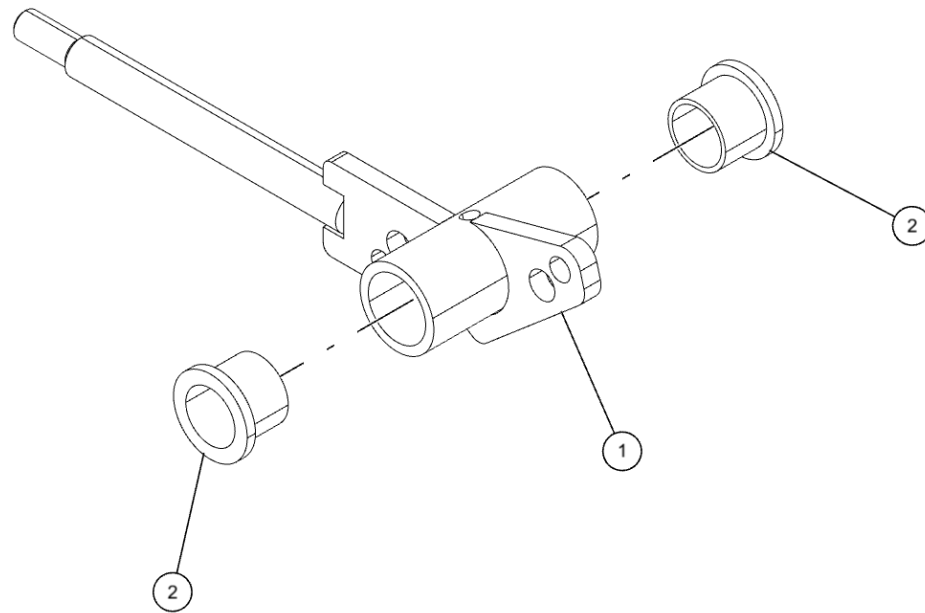

CONTROL HANDLE - LEFT HAND CONTROL STATION (0907441)
Control Handle Components

CONTROL HANDLE - LEFT HAND CONTROL STATION (0907441) (cont'd)
Control Handle Components (cont'd)

ITEM	PART NUMBER	DESCRIPTION	QTY
1	0907441	CONTROL HANDLE ASSY - SHORT	1
	08000868	LWR CONTROL HANDLE	
2	9053524	BEARING BR. FLG.752 X .879x.75	2