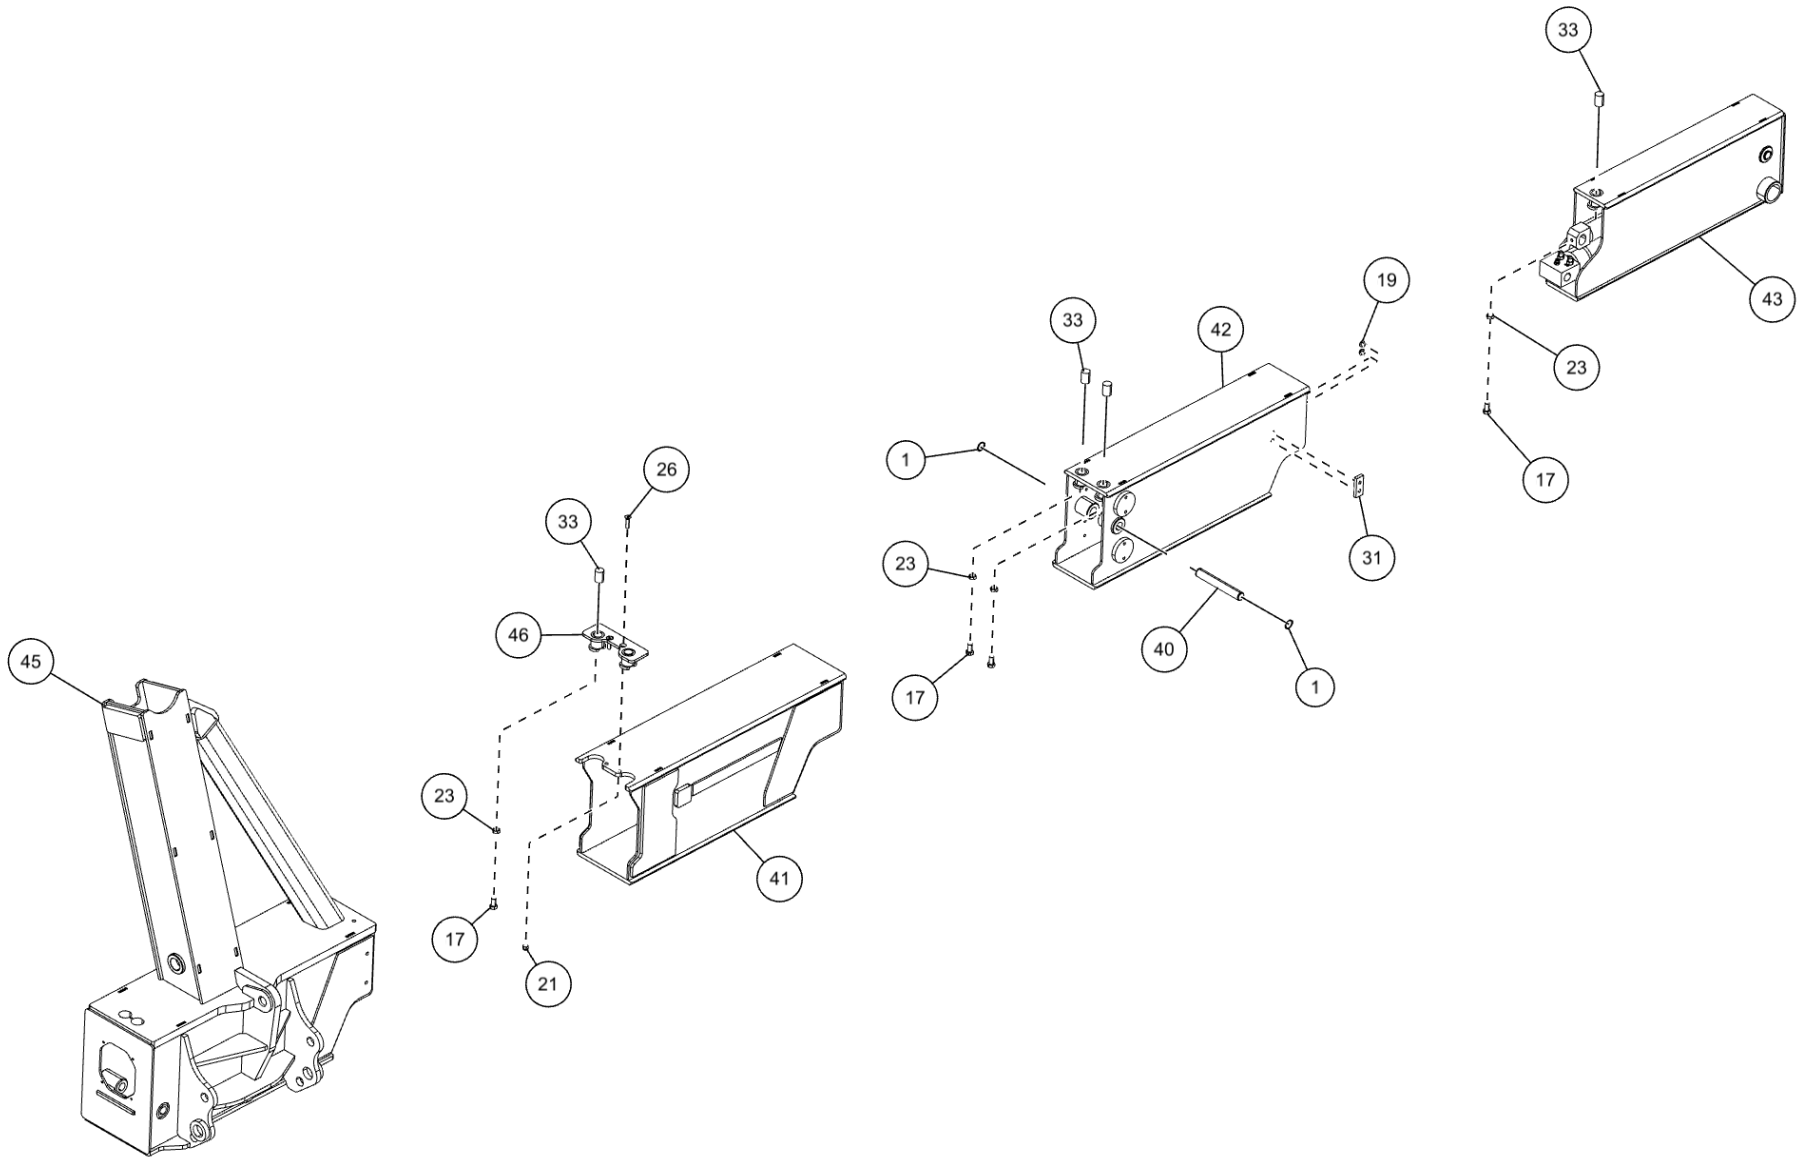

REAR OUTRIGGER ASSEMBLY (09028162) (cont'd) Right Hand Stages

REAR OUTRIGGER ASSEMBLY (09028162) (cont'd)
Right Hand Stages (cont'd)

ITEM	PART NUMBER	DESCRIPTION	QTY
	09028162	4-STAGE REAR OUTRIGGER ASSY	
1	0300110	SNAP RING, 1" 5100-100	8
2	0300113	GREASE FITTING, 1/4-28 STR	2
3	0301422	FITTING, 6MJ-6MJ SMALL	4
4	0301522	ADAPTER, 6MJ-6MB	4
5	03015922	STAUFF CLAMP, 3/8 TWIN	4
6	03033346	TUBE, HYD ASSY LT REAR O/R EXT	1
7	03033347	TUBE, HYD ASSY LT REAR O/R RET	1
8	03033348	TUBE, HYD ASSY RT REAR O/R EXT	1
9	03033349	TUBE, HYD ASSY RT REAR O/R RET	1
10	0310289	FITTING-LONG ADAPTER 6MJ-8MBLL	4
11	0310707	CYLINDER, SPADE 4BOREx23STROKE	2
12	0312677	CYLINDER, TELESCOPING PIGGYBACK	2
13	0400066	SCREW, 1/4-20X3/4 HHC GR5	8
14	0400070	SCREW, 1/4-20X1 HHC GR5	2
15	0400132	SCREW, 3/8-16X1-1/2 HHC GR5	4
16	0400139	SET SCREW, 3/8-16X1-1/2 SOC	4
17	0400176	SCREW, 1/2-13X1 HHC GR5	10
18	0400221	SET SCREW, 3/8-16X1 SOC	2
19	0400228	SCREW, 3/8-24X5/8 BSC	8
20	0400347	SCREW, 3/8-24X7/8 HHC GR5	8
21	0400392	NUT, 3/8-16 LOK	8
22	0400398	NUT, 3/8-16 LOK JAM	2
23	0400410	NUT, 1/2-13 JAM	10
24	0400452	LKWASHER, 1/4	10
25	0400482	LKWASHER, 3/8	12

ITEM	PART NUMBER	DESCRIPTION	QTY
26	0400982	SCREW, 3/8-16X1-1/2 FHS	4
27	0402120	WASHER, 3/8 SS	4
28	07000162	SHAFT, 1 DIA X 5-1/2 L	2
29	07020904	PLATE, HARDLINE COVER RH	1
30	07020905	PLATE, HARDLINE COVER LH	1
31	0703231	PLATE, STOP OUTER BOOM	4
32	07039408	PLATE, TOP SPACER	2
33	07039412	PAD, O/R TOP ADJUSTMENT	10
34	0707117	SHAFT, UPPER SPADE	2
35	0721901	PIN - OUTRIGGER TOP	2
36	0721902	PIN - OUTRIGGER BOTTOM	2
37	0722970	PAD,SPACER	4
38	0723889	PLATE-HOSE RETAINING	4
39	0725043	PLATE-COVER	2
40	0727421	SHAFT, 1 DIA X 7 L	2
41	08023676	REAR O/R 2ND STAGE TUBE	2
42	08023677	REAR O/R 3RD STAGE TUBE	2
43	08023678	REAR O/R 4TH STAGE TUBE	2
44	08023679	REAR O/R LEFT 1ST STAGE WLMT	1
45	08023680	REAR O/R RIGHT 1ST STAGE WLMT	1
46	08025953	ADJUSTMENT PAD MOUNT WLMT	2
47	0807635	PAD REAR OUTRIGGER PAD	2
48	0906963	PIN - REAR OUTRIGGER PAD ASSY	2
49	0912051	CENTURY SPADE KIT	1
50	GH246	SPLIT RUBBER GROMMET	4