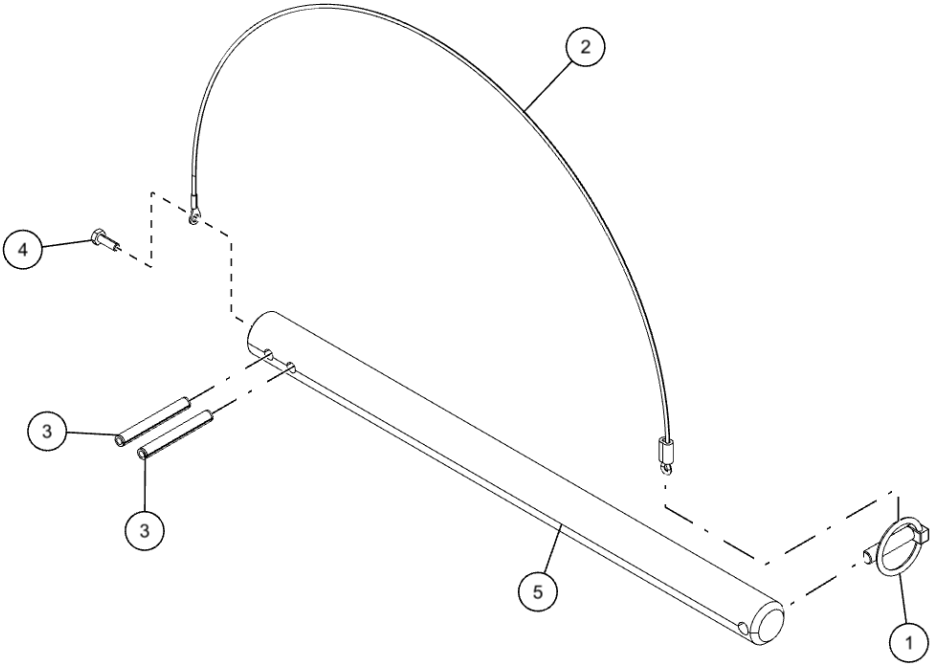

SPADE PIVOT PIN (0911124)
Pivot Pin Components

SPADE PIVOT PIN (0911124) (cont'd)
Pivot Pin Components (cont'd)

ITEM	PART NUMBER	DESCRIPTION	QTY
	0911124	PIN ASSY - SPADE PIVOT	
1	0301861	QUICK PIN,LINCH -B7932 PL 7/16	1
2	0312703	CABLE, PIN RETAINER (LONG)	1
3	0400568	PIN, 3/8X3 SPR	2
4	0402020	SCREW, 1/4-20X3/4 HHC SS	1
5	0724634	PIN PIVOT SPADE	1