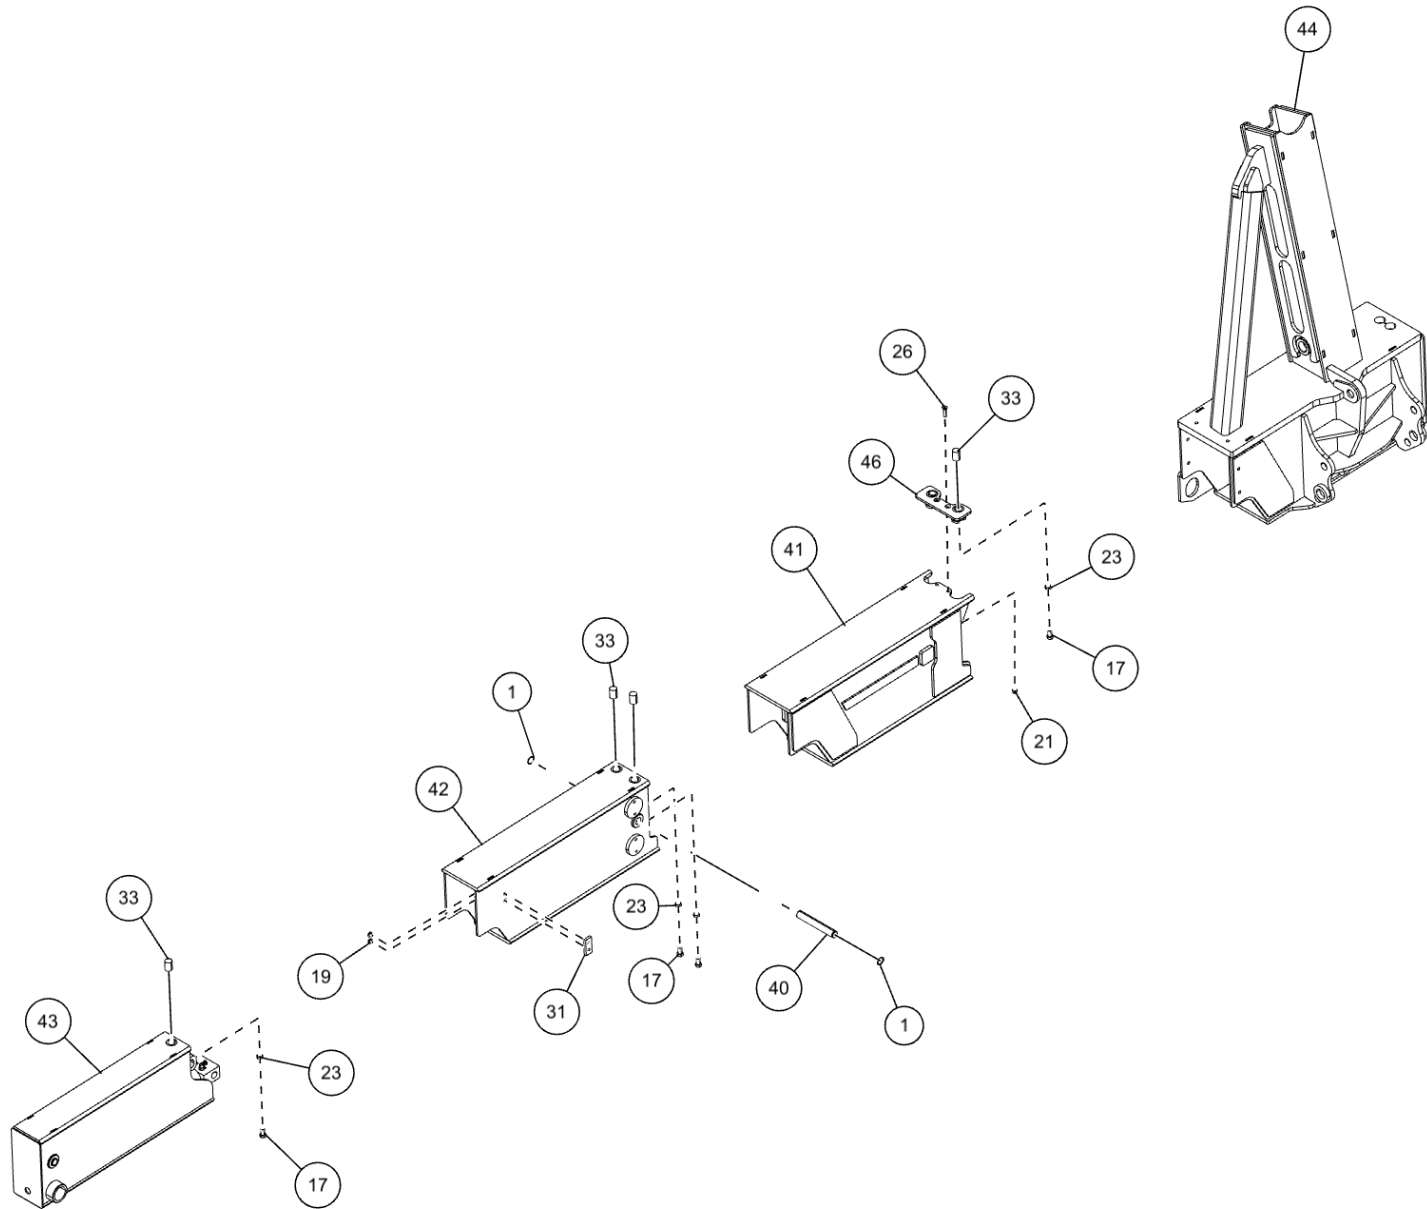

REAR OUTRIGGER ASSEMBLY (09028162) (cont'd)

Left Hand Stages

REAR OUTRIGGER ASSEMBLY (09028162) (cont'd)
Left Hand Stages (cont'd)

ITEM	PART NUMBER	DESCRIPTION	QTY
	09028162	4-STAGE REAR OUTRIGGER ASSY	
1	0300110	SNAP RING, 1" 5100-100	8
2	0300113	GREASE FITTING, 1/4-28 STR	2
3	0301422	FITTING, 6MJ-6MJ SMALL	4
4	0301522	ADAPTER, 6MJ-6MB	4
5	03015922	STAUFF CLAMP, 3/8 TWIN	4
6	03033346	TUBE, HYD ASSY LT REAR O/R EXT	1
7	03033347	TUBE, HYD ASSY LT REAR O/R RET	1
8	03033348	TUBE, HYD ASSY RT REAR O/R EXT	1
9	03033349	TUBE, HYD ASSY RT REAR O/R RET	1
10	0310289	FITTING-LONG ADAPTER 6MJ-8MBLL	4
11	0310707	CYLINDER, SPADE 4BOREx23STROKE	2
12	0312677	CYLINDER, TELESCOPING PIGGYBACK	2
13	0400066	SCREW, 1/4-20X3/4 HHC GR5	8
14	0400070	SCREW, 1/4-20X1 HHC GR5	2
15	0400132	SCREW, 3/8-16X1-1/2 HHC GR5	4
16	0400139	SET SCREW, 3/8-16X1-1/2 SOC	4
17	0400176	SCREW, 1/2-13X1 HHC GR5	10
18	0400221	SET SCREW, 3/8-16X1 SOC	2
19	0400228	SCREW, 3/8-24X5/8 BSC	8
20	0400347	SCREW, 3/8-24X7/8 HHC GR5	8
21	0400392	NUT, 3/8-16 LOK	8
22	0400398	NUT, 3/8-16 LOK JAM	2
23	0400410	NUT, 1/2-13 JAM	10
24	0400452	LKWASHER, 1/4	10
25	0400482	LKWASHER, 3/8	12

ITEM	PART NUMBER	DESCRIPTION	QTY
26	0400982	SCREW, 3/8-16X1-1/2 FHS	4
27	0402120	WASHER, 3/8 SS	4
28	07000162	SHAFT, 1 DIA X 5-1/2 L	2
29	07020904	PLATE, HARDLINE COVER RH	1
30	07020905	PLATE, HARDLINE COVER LH	1
31	0703231	PLATE, STOP OUTER BOOM	4
32	07039408	PLATE, TOP SPACER	2
33	07039412	PAD, O/R TOP ADJUSTMENT	10
34	0707117	SHAFT, UPPER SPADE	2
35	0721901	PIN - OUTRIGGER TOP	2
36	0721902	PIN - OUTRIGGER BOTTOM	2
37	0722970	PAD,SPACER	4
38	0723889	PLATE-HOSE RETAINING	4
39	0725043	PLATE-COVER	2
40	0727421	SHAFT, 1 DIA X 7 L	2
41	08023676	REAR O/R 2ND STAGE TUBE	2
42	08023677	REAR O/R 3RD STAGE TUBE	2
43	08023678	REAR O/R 4TH STAGE TUBE	2
44	08023679	REAR O/R LEFT 1ST STAGE WLMT	1
45	08023680	REAR O/R RIGHT 1ST STAGE WLMT	1
46	08025953	ADJUSTMENT PAD MOUNT WLMT	2
47	0807635	PAD REAR OUTRIGGER PAD	2
48	0906963	PIN - REAR OUTRIGGER PAD ASSY	2
49	0912051	CENTURY SPADE KIT	1
50	GH246	SPLIT RUBBER GROMMET	4