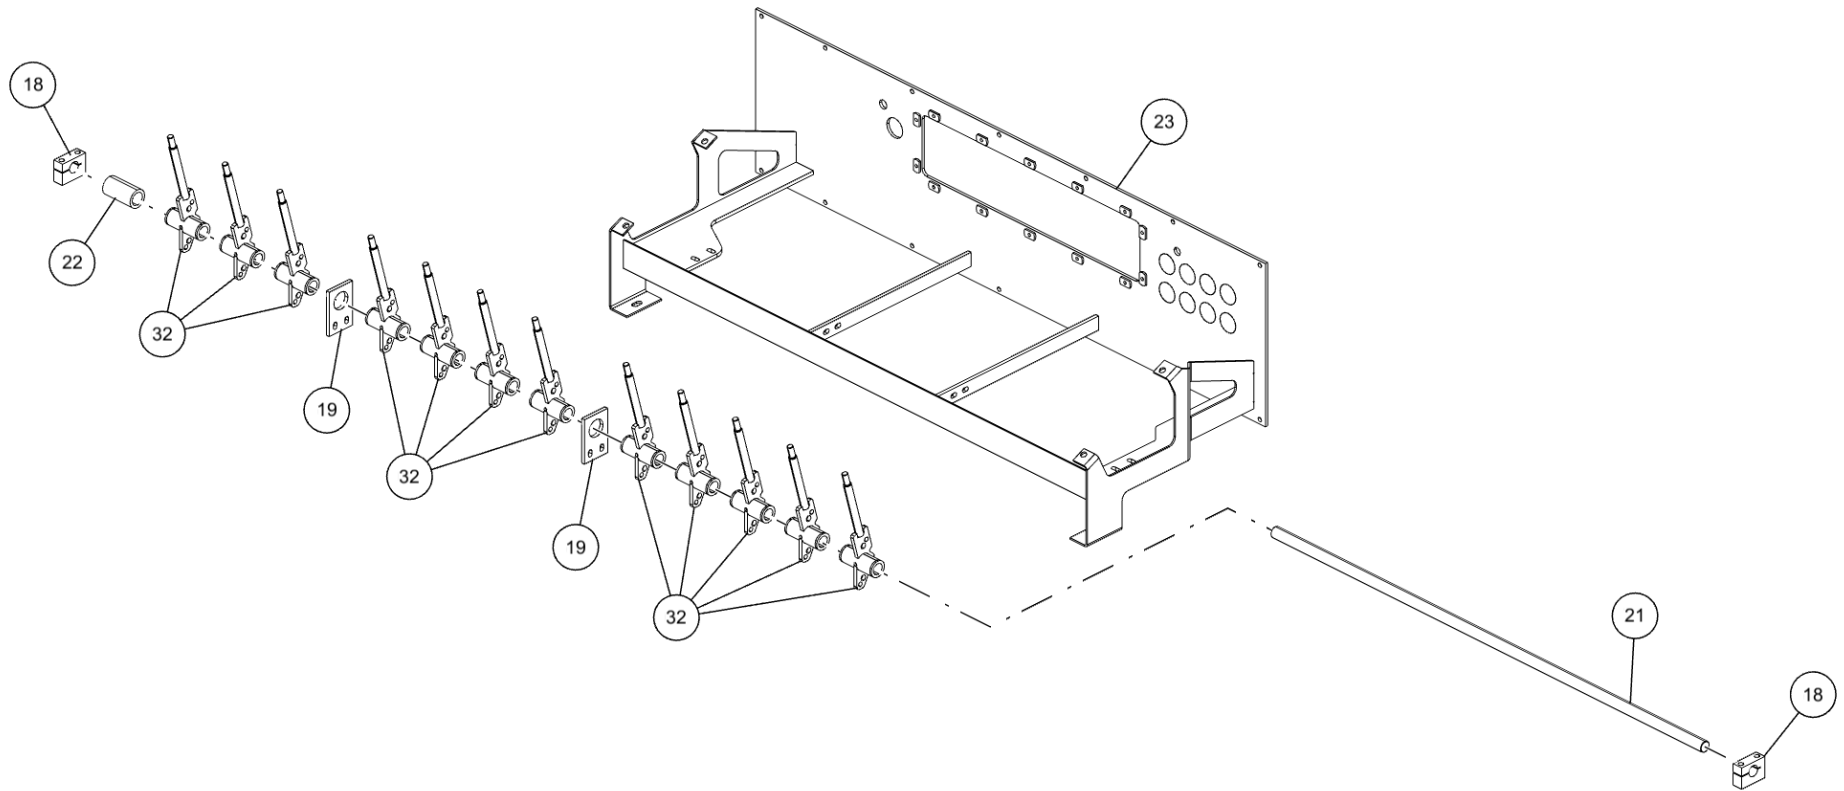

LEFT HAND CONTROL STATION ASSEMBLY (0911241) (cont'd)

Control Handles

LEFT HAND CONTROL STATION ASSEMBLY (0911241) (cont'd)
Control Handles (cont'd)

ITEM	PART NUMBER	DESCRIPTION	QTY
	0911241	CONTROL ASSY, 12 HANDLE WALVOIL	
1	0302230	ADJ CLEVIS AC-210	4
2	0302726	GREASE FITTING, 1/4-28 45	12
3	0310148	BOOT, CONTROL HANDLE	12
4	0400066	SCREW, 1/4-20X3/4 HHC GR5	14
5	0400070	SCREW, 1/4-20X1 HHC GR5	16
6	0400107	SCREW, 5/16-18X2-1/2 HHC GR5	4
7	0400126	SCREW, 3/8-16X1 HHC GR5	2
8	0400365	NUT, 1/4-28 HEX	28
9	0400367	NUT, 1/4-20 LOK	12
10	0400379	NUT, 5/16-18 SPR J	4
11	0400382	NUT, 5/16-18 LOK	4
12	0400392	NUT, 3/8-16 LOK	2
13	0400393	NUT, 3/8-16 JAM	12
14	0400451	WASHER, 1/4	8
15	0400452	LKWASHER, 1/4	14
16	0400463	WASHER, 5/16	4
17	0400480	WASHER, 3/8	4
18	0711235	CLAMP, SHAFT CONTROL BOX	2
19	0723378	PLATE-PIN SUPPORT	2
20	0724385	COVER CNTRL ASSY BACK12 HDL	1
21	0724669	PIN CONTROL HANDLE	1
22	0724884	TUBE, SPACER	1
23	0807979	CONTROL FRAME WELDMENT 13 HAND	1
24	0807980	CONTROL ROD WELDMENT	2
25	0807981	CONTROL ROD WELDMENT	2
26	0807982	CONTROL ROD WELDMENT	2
27	0807983	CONTROL ROD WELDMENT	2
28	0810076	CONTROL ROD WELDMENT	1
29	0810077	CONTROL ROD WELDMENT	1
30	0810078	CONTROL ROD WELDMENT	1
31	0810079	CONTROL ROD WELDMENT	1
32	0907441	CONTROL HANDLE ASSY - SHORT	12
33	FC41	FITTING-90DEG BLKHD ELB W/ NUT	2
34	HD0900	BEARING, ROD END, 1/4-28	20