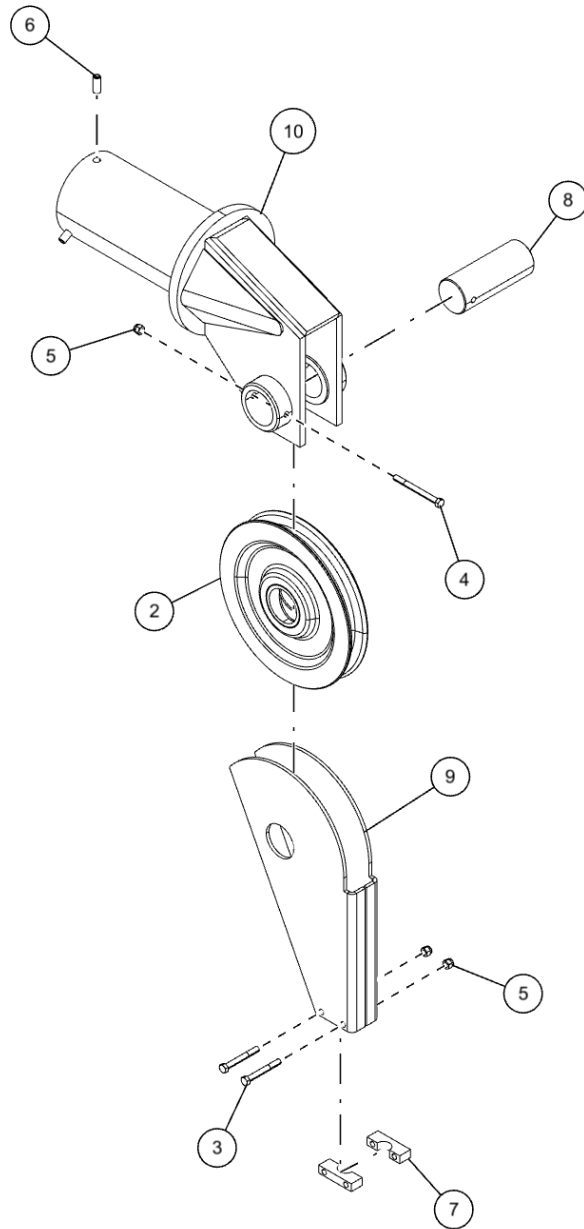

SWIVEL - RECOVERY BOOM (0906537)

Swivel Components

SWIVEL - RECOVERY BOOM (0906537) (cont'd)
Swivel Components (cont'd)

ITEM	PART NUMBER	DESCRIPTION	QTY
	0906537	SWIVEL - BOOM ASSEMBLY	
1	0300113	GREASE FITTING, 1/4-28 STR	1
2	0300311	SHEAVE, 12-10-1BB 10	1
3	0400133	SCREW, 3/8-16X3 HHC GR5	2
4	0400140	SCREW, 3/8-16X4 HHC GR5	1
5	0400392	NUT, 3/8-16 LOK	3
6	0400557	PIN, 1/2X1-1/4 SPR	3
7	0700511	GUIDE, BOTTOM CABLE	2
8	0700563	SHAFT, SHEAVE	1
9	0802027	GUIDE-CABLE WELDMENT	1
10	0804451	BOOM END SWIVEL WLDT	1