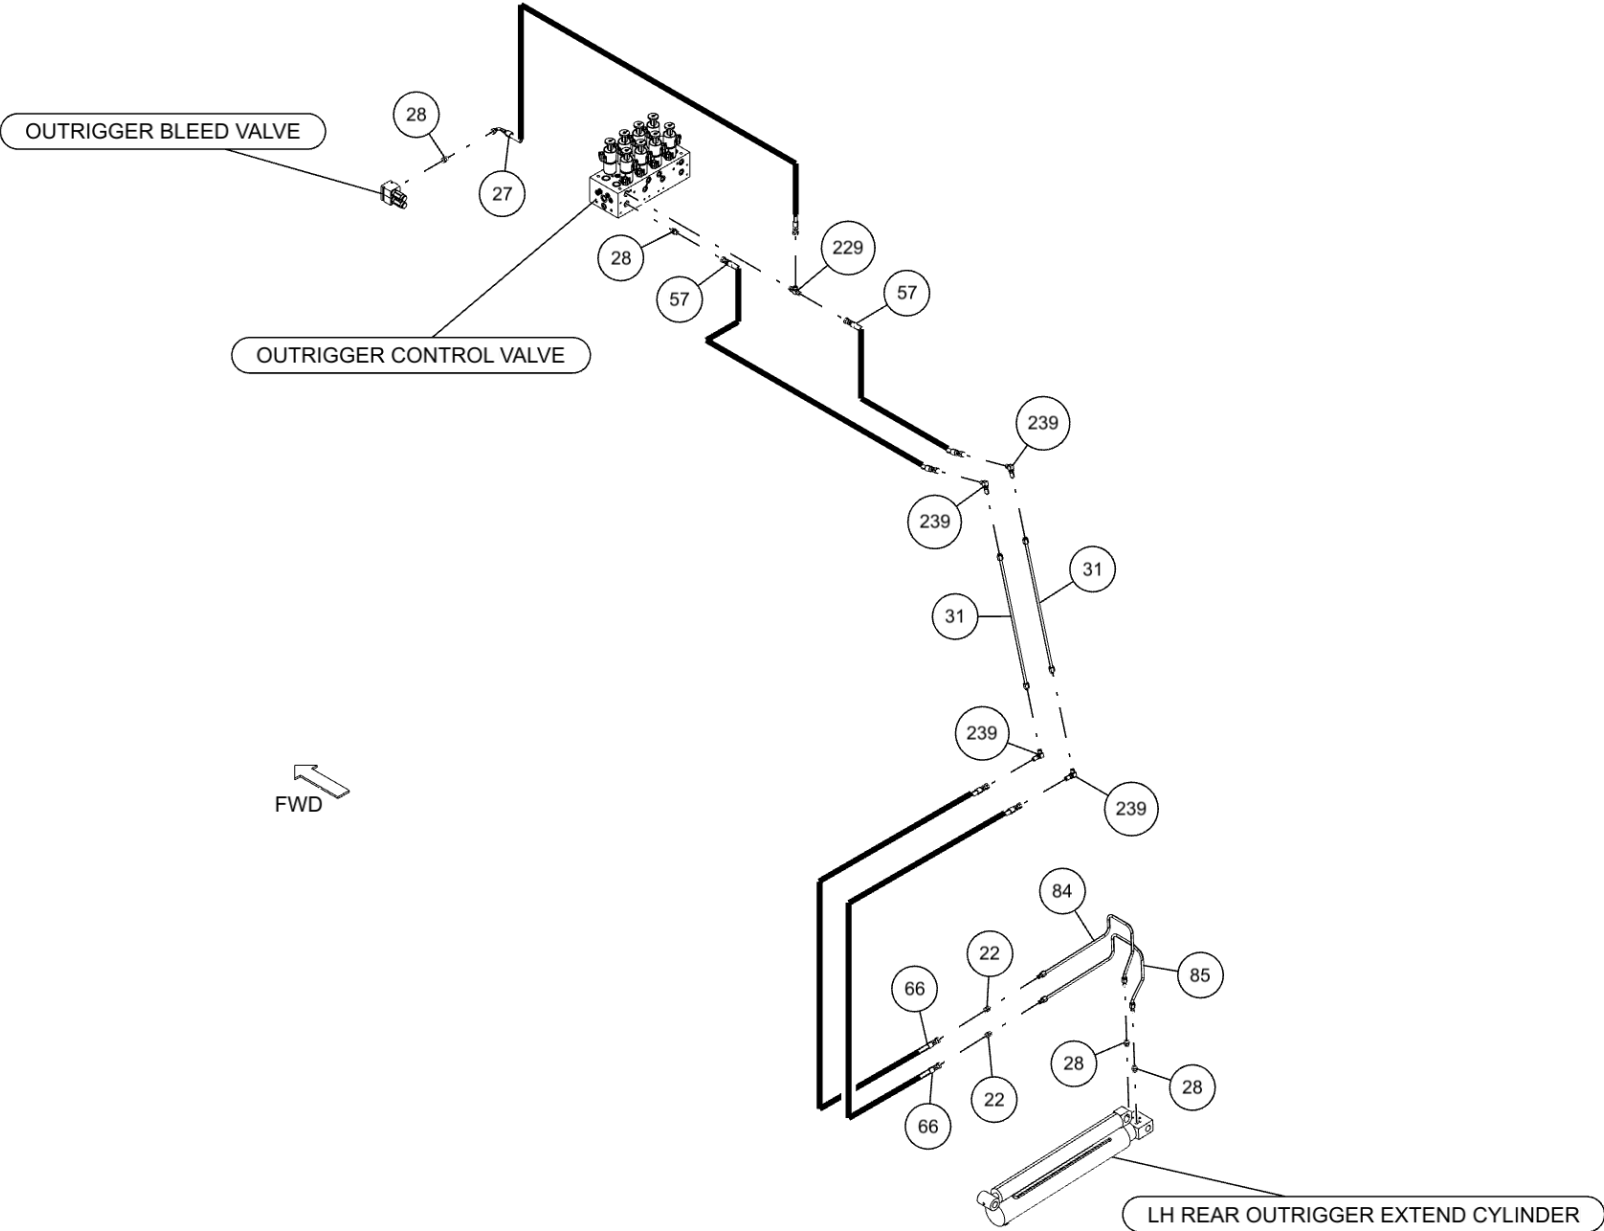

1150S SDU4 STREET LOW RIDER (09013150) (cont'd)

Left Hand Rear Outrigger Extend Cylinder Hydraulic Hoses

1150S SDU4 STREET LOW RIDER (09013150) (cont'd)

Left Hand Rear Outrigger Extend Cylinder Hydraulic Hoses (cont'd)

ITEM	PART NUMBER	DESCRIPTION	QTY
1	09013150	1150S SDU4 ST LR 22K 50K DW	
	0300041	CONNECTOR, 8MJ-8MB	10
2	0300044	ADAPTER, 6MJ-8MB	6
3	0300052	ELBOW, 8MJ-10MB90	4
4	0300113	GREASE FITTING, 1/4-28 STR	1
5	0300229	FITTING, ELB 8MJ-8MP90	1
6	0300364	CLAMP-HOSE,0.875"-2.75" 50"LBS	4
7	0300431	CONNECTOR, 16MJ-16MJ	1
8	0300558	HOSE, SUCTION 2"ID 100R4 (C4)	15 FT.
9	0300657	HOSE HYD, 46" LG	4
10	0300659	HOSE HYD, 45"	2
11	0300660	HOSE HYD, 120"	8
12	0300835	KNOB-BOOM (UP-DOWN)	1
13	0300837	KNOB-BOOM (IN-OUT)	1
14	0300865	FITTING, CONNECTOR 8MJ-8MJ	3
15	03008669	HOSE HYD 144"	1
16	0301113	HOSE HYD, 82"	2
17	0301368	ADAPTER, 16MB-12MJ	1
18	0301370	HOSE HYD LIFT CYL 1040-B	2
19	0301376	CONNECTOR 8 MJ - 10 MB	6
20	0301377	FITTING, TEE,3/8" JIC	1
21	0301388	ELBOW, 8MJ-8MB90	19
22	0301422	FITTING, 6MJ-6MJ SMALL	5
23	0301427	HOSE HYD, 11" 5000 PSI	1
24	0301445	FITTING, EXTENDED	10
25	0301470	FITTING, 90ELB 6MJ-8MB90	10
26	0301471	HOSE, 30" 8FJK-8M3K-8FJX90	5
27	0301473	HOSE HYD, 18" LG	4
28	0301522	ADAPTER, 6MJ-6MB	25
29	0301577	1/4 OD PLASTIC AIRLINE, BLACK	69 FT.
30	03015922	STAUFF CLAMP, 3/8 TWIN	4
31	03016142	TUBE, HYD ASSY SF TO O/R	4
32	0301619	TEE, 6MJ-6MJ-6MB BRANCH	3
33	0301620	ELBOW, 6MJ-6MB90	13
34	0301637	FITTING, FL - FLANGE	1
35	0301695	HOSE HYD, 91"	2
36	0301696	FITTING, ELB 90 DEG 6MJ-6FJX90	3
37	0301730	VALVE, DOUBLE HOLDING	1
38	0301767	FITTING, HOSE BARB 1FJIX	1
39	0301781	FITTING, SWV NUT RUN TEE	2
40	0301837	INLINE ORIFICE	1
41	0301861	QUICK PIN,LINCH -B7932 PL 7/16	2
42	0301895	GREASE FITTING, 1/8 STR PTF	6
43	0301909	RECEPTACLE BOOT	1
44	0301946	FITTING, BLKHD CONNECT	3
45	0301948	HD 7 WAY TRAILER CONNECT	1
46	0301997	HOSE HYD, 18" 6FJX-6FJX -6M2T	1
47	0301998	HOSE HYD, 24" LG	2
48	0302000	HOSE HYD, 24"	2
49	0302008	HOSE HYD, 66"	1
50	0302056	HOSE HYD, 183"	5
51	0302085	FITTING, 90 DEG ADPTR	2
52	0302170	FITTING, SWV 90 DEG BENT	3
53	0302205	GAUGE, FLUSH MNTG-6000 PSI	1
54	0302313	HOSE HYD, 25"	4
55	0302321	ELBOW, 8MJ-8MB45	4
56	0302367	PIPE NIPPLE - 2 X 4	1
57	0302372	HOSE HYD, 240" LG	4