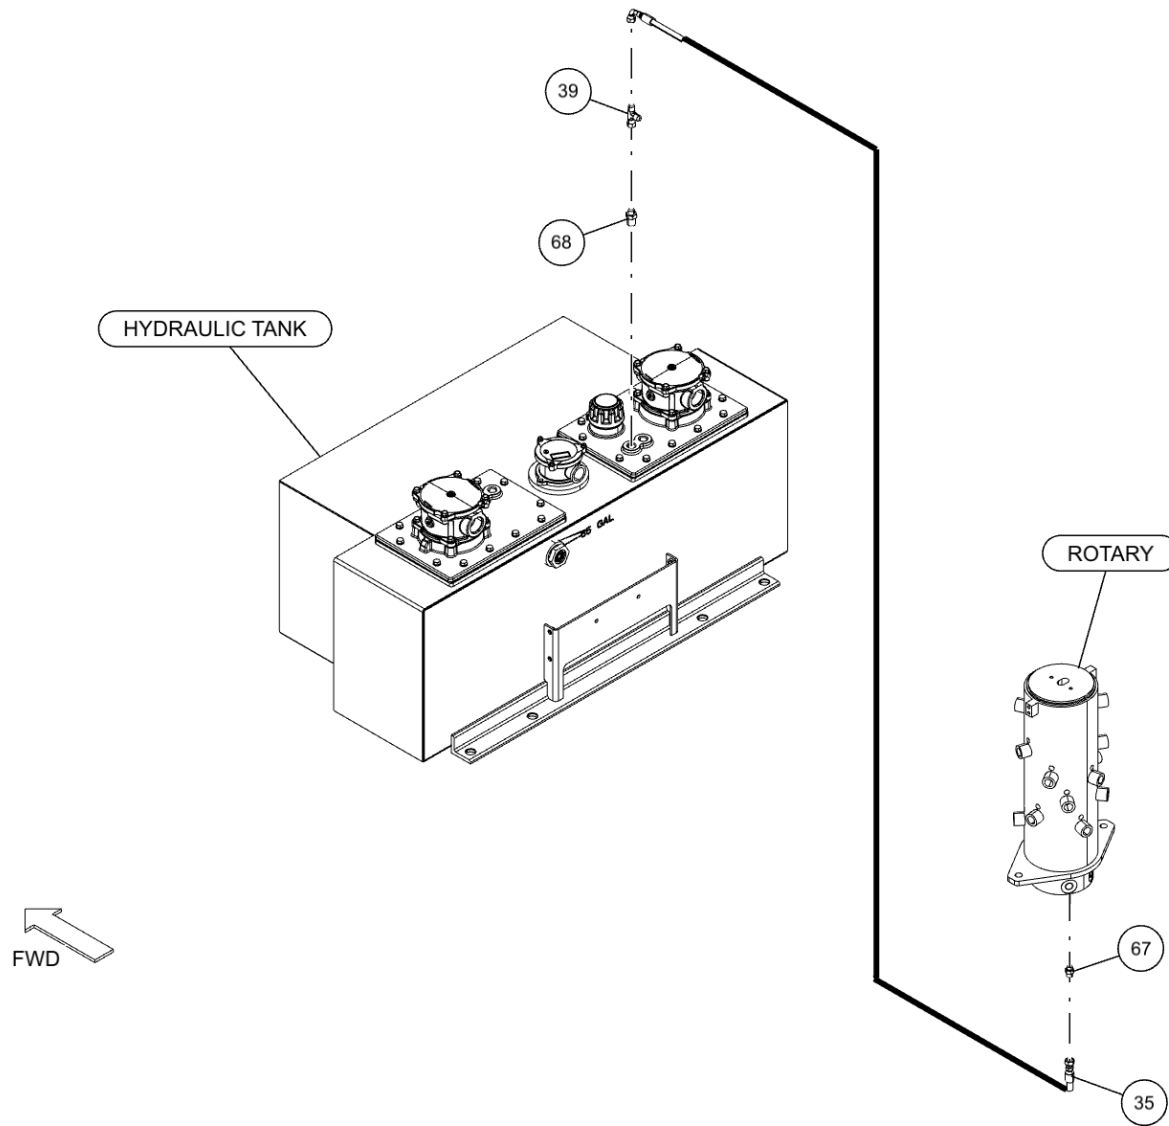

1150S SDU4 STREET LOW RIDER (09013150) (cont'd)

Rotary Drain Hydraulic Hose

1150S SDU4 STREET LOW RIDER (09013150) (cont'd)

Rotary Drain Hydraulic Hose (cont'd)

ITEM	PART NUMBER	DESCRIPTION	QTY
1	09013150	1150S SDU4 ST LR 22K 50K DW	
	0300041	CONNECTOR, 8MJ-8MB	10
2	0300044	ADAPTER, 6MJ-8MB	6
3	0300052	ELBOW, 8MJ-10MB90	4
4	0300113	GREASE FITTING, 1/4-28 STR	1
5	0300229	FITTING, ELB 8MJ-8MP90	1
6	0300364	CLAMP-HOSE,0.875"-2.75" 50"LBS	4
7	0300431	CONNECTOR, 16MJ-16MJ	1
8	0300558	HOSE, SUCTION 2"ID 100R4 (C4)	15 FT.
9	0300657	HOSE HYD, 46" LG	4
10	0300659	HOSE HYD, 45"	2
11	0300660	HOSE HYD, 120"	8
12	0300835	KNOB-BOOM (UP-DOWN)	1
13	0300837	KNOB-BOOM (IN-OUT)	1
14	0300865	FITTING, CONNECTOR 8MJ-8MJ	3
15	03008669	HOSE HYD 144"	1
16	0301113	HOSE HYD, 82"	2
17	0301368	ADAPTER, 16MB-12MJ	1
18	0301370	HOSE HYD LIFT CYL 1040-B	2
19	0301376	CONNECTOR 8 MJ - 10 MB	6
20	0301377	FITTING, TEE,3/8" JIC	1
21	0301388	ELBOW, 8MJ-8MB90	19
22	0301422	FITTING, 6MJ-6MJ SMALL	5
23	0301427	HOSE HYD, 11" 5000 PSI	1
24	0301445	FITTING, EXTENDED	10
25	0301470	FITTING, 90ELB 6MJ-8MB90	10
26	0301471	HOSE, 30" 8FJK-8M3K-8FJX90	5
27	0301473	HOSE HYD, 18" LG	4
28	0301522	ADAPTER, 6MJ-6MB	25
29	0301577	1/4 OD PLASTIC AIRLINE, BLACK	69 FT.
30	03015922	STAUFF CLAMP, 3/8 TWIN	4
31	03016142	TUBE, HYD ASSY SF TO O/R	4
32	0301619	TEE, 6MJ-6MJ-6MB BRANCH	3
33	0301620	ELBOW, 6MJ-6MB90	13
34	0301637	FITTING, FL - FLANGE	1
35	0301695	HOSE HYD, 91"	2
36	0301696	FITTING, ELB 90 DEG 6MJ-6FJX90	3
37	0301730	VALVE, DOUBLE HOLDING	1
38	0301767	FITTING, HOSE BARB 1FJIX	1
39	0301781	FITTING, SWV NUT RUN TEE	2
40	0301837	INLINE ORIFICE	1
41	0301861	QUICK PIN,LINCH -B7932 PL 7/16	2
42	0301895	GREASE FITTING, 1/8 STR PTF	6
43	0301909	RECEPTACLE BOOT	1
44	0301946	FITTING, BLKHD CONNECT	3
45	0301948	HD 7 WAY TRAILER CONNECT	1
46	0301997	HOSE HYD, 18" 6FJX-6FJX -6M2T	1
47	0301998	HOSE HYD, 24" LG	2
48	0302000	HOSE HYD, 24"	2
49	0302008	HOSE HYD, 66"	1
50	0302056	HOSE HYD, 183"	5
51	0302085	FITTING, 90 DEG ADPTR	2
52	0302170	FITTING, SWV 90 DEG BENT	3
53	0302205	GAUGE, FLUSH MNTG-6000 PSI	1
54	0302313	HOSE HYD, 25"	4
55	0302321	ELBOW, 8MJ-8MB45	4
56	0302367	PIPE NIPPLE - 2 X 4	1
57	0302372	HOSE HYD, 240" LG	4