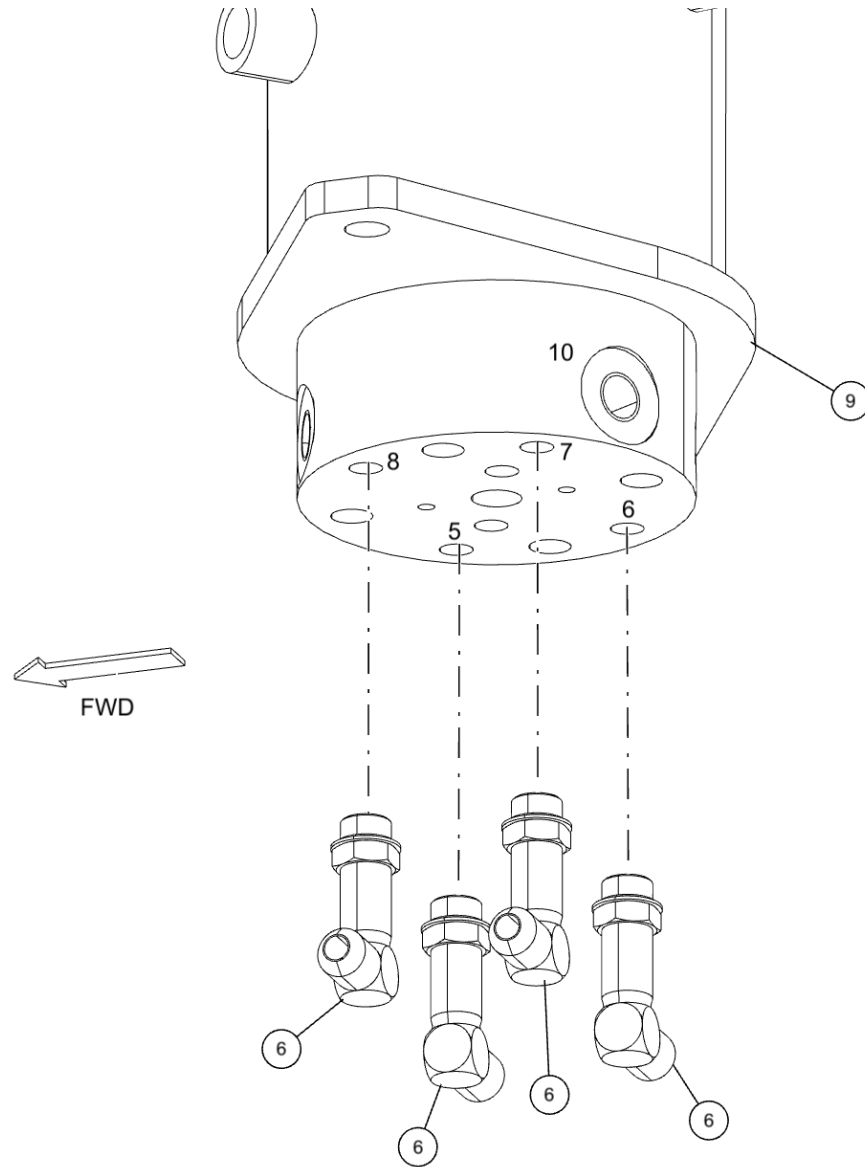

HYDRAULIC ROTARY - SUBFRAME (0911877) (cont'd)
Side Drag Winch Bottom Ports 5, 6, 7 & 8

HYDRAULIC ROTARY - SUBFRAME (0911877) (cont'd)
Side Drag Winch Bottom Ports 5, 6, 7 & 8 (cont'd)

ITEM	PART NUMBER	DESCRIPTION	QTY
	0911877	KIT, SWIVEL PKG HYD ROTARY	
1	0300041	CONNECTOR, 8MJ-8MB	4
2	0300052	ELBOW, 8MJ-10MB90	4
3	0301388	ELBOW, 8MJ-8MB90	6
4	0301445	FITTING, EXTENDED	4
5	0301577	1/4 OD PLASTIC AIRLINE, BLACK	18
6	0302508	ELBOW, 8MJ-8MB90LL	6
7	0302695	ADAPTER, 6MJ-4MB	1
8	0303886	4 MB-PLUG	1
9	0310083	SWIVEL, HYDRAULIC	1
10	0310132	FITTING, HYD 4MB-4FP	2
11	0311575	1/4x1/4 PTC SWIVEL MALE ELBOW	2
12	0400260	SCREW, 5/8-11X2 HHC GR5	2
13	0400421	NUT, 5/8-11 LOK	2
14	GX263	FITTING, ELB 10MJ-10MB90	4