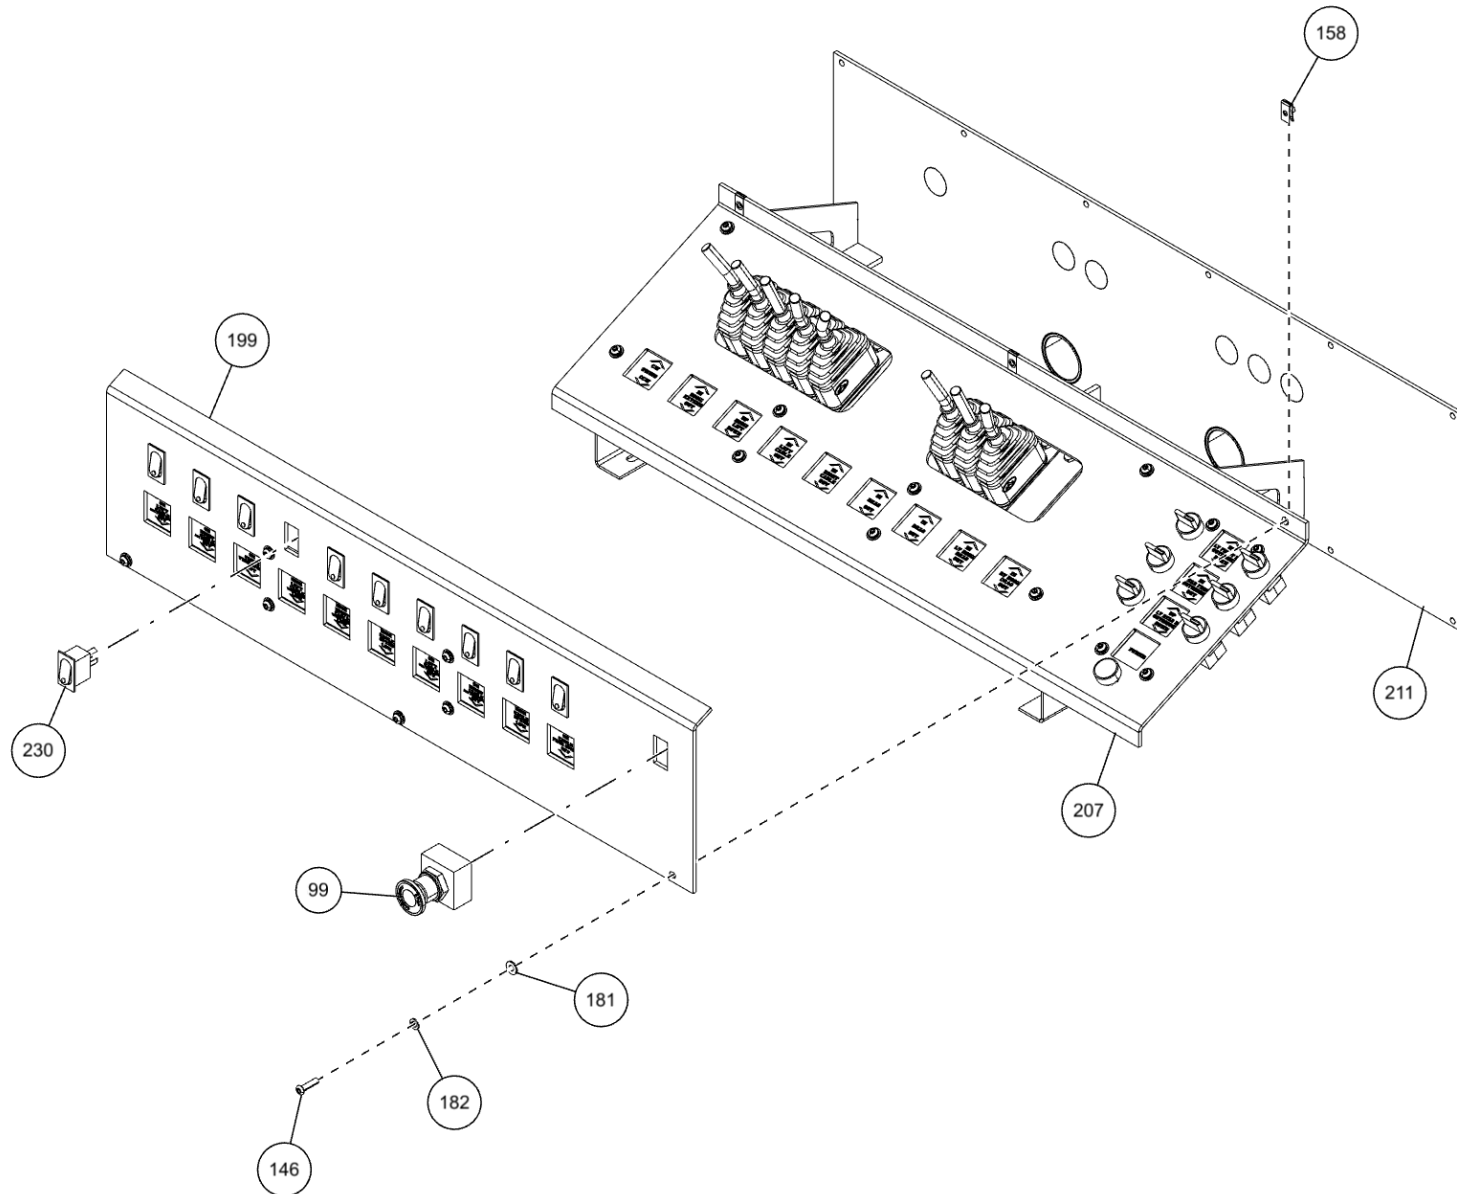

1150S SDU4 STREET LOW RIDER (09013150) (cont'd)
Right Hand Lower Control Panel (cont'd)

ITEM	PART NUMBER	DESCRIPTION	QTY
174	0400687	SCREW, 10-24X3/4 PRH SS	4
175	0400816	WASHER, M10 SS	4
176	0400900	NUT, 1/2-13 LOK JAM	2
177	0402020	SCREW, 1/4-20X3/4 HHC SS	2
178	0402021	SCREW, 1/4-20X1 HHC SS	2
179	0402044	SCREW, 3/8-16X1-1/2 HHC SS	8
180	0402094	NUT, HEX 6-32 SS	3
181	0402110	WASHER, 1/4 SS	17
182	0402111	LKWASHER, 1/4 SS	19
183	0402113	NUT, 1/4-20 LOK SS	2
184	0402118	LKWASHER, 5/16 SS	8
185	0402121	LKWASHER, 3/8 SS	2
186	0712230	BOSS, TURNTABLE LOCK	2
187	0719585	D-RING, TOWING	2
188	0722173	PLATE - VALVE MOUNTING	2
189	0722381	ANGLE - BULKHEAD	2
190	0724651	COVER	2
191	0726179	ANGLE, WINCH MTG, UNIVERSAL	2
192	0726532	COVER - REAR FLOOR PLATE	2
193	0726533	PANEL-FRT CNTR DECK CVR SHORT	1
194	0803923	PIN WLDT - D RING	2
195	0806767	SUPPORT BRKT SHEAVE HEAD SINGL	1
196	0806994	HOUSE LOCK INDICATOR WELDMNT	2
197	0810067	BRACKET-CHAIN ROLLER	2
198	0810500	CABLE TIE BACK WLMT	1
199	09000135	ILLUMINATED LEGEND ASSY-RT UPP	1
200	09025482	K3VL80 PUMP KIT	1
201	09028162	4-STAGE REAR OUTRIGGER ASSY	1
202	0906532	SWIVEL - BOOM ASSEMBLY	1
203	0908418	KIT-MUDFLAP CENTURY ROTATOR	1
204	0908540	BRACKET SUPT, CABLE GUIDE DRAG	1
205	0910260	FRONT OUTRIGGER INSTALLATION	1
206	0910635	OUTRIGGER BLEED VALVE ASSY	1
207	0911237	ILLUM LEGEND ASSY RH LWR WLW	1
208	0911241	CONTROL ASSY, 12 HANDLE WALVOL	1
209	0911316	OUTRIGGER CONTL VALVE KIT-WV	1
210	0911317	WALVOIL VALVE ASSY 5 WINCH ROT	1

ITEM	PART NUMBER	DESCRIPTION	QTY
211	0911324	RH CTL STATION ASSY 5 WINCH WV	1
212	0911331	ILLUM LEGEND ASSY LH LWR WV	1
213	0911449	1150 BOOM ASSY	1
214	0911454	WINCH ASSY 1150	1
215	0911511	ILLUM LGND LH UPPER WV MMO	1
216	0911547	SUBFRM ASSY 1150	1
217	0911548	WRECKER FRM ASSY 1150 12V	1
218	0911591	BUA 22K DRAG WINCH 1150	1
219	0911652	3-STG FRT OUTRGR ASSY BIG FEET	1
220	0911760	SDU4 STREET LOWRIDER&MAST ASY	1
221	0911804	AIR REGULATOR-GAUGE ASSEMBLY	2
222	0911957	KIT, D-RING PARTS	4
223	0912063	XBAR ASY-XHD 5X5 CENT W/ LWRDR	1
224	24773017	HOSE ASSEMBLY 140"LG	2
225	24773018	HOSE ASSEMBLY 140"LG	2
226	9010520	FITTING-ELBOW 1/4T-1/4NPT	3
227	9011071	FITT, BRASS TEE 1/4T-1/4T-1/4T	1
228	9012552	BULKHEAD ADAPTER 1/8M-1/8F NPT	6
229	9012594	FITT,HYD RUN TEE, 6MJx6MBx6MJ	9
230	9024041	SWITCH, ROCKER SPST RED 12V21A	22
231	9041010	1/4 NC X 2 1/4 HHCS GR8	6
232	9041402	1/2 NC X 1 1/4 HHCS PLT GR8	6
233	9041403	1/2 NC X 1 1/2 HHCS PL GR8	14
234	9048800	5/8 WELDLESS CHAIN LINK	1
235	9402970	TOOLBOX MTG. PAD	14
236	942480011	PLATE,SLOT-SS REAR WASHER TBOX	20
237	945030007	CABLE TIE BACK SPRING-1	1
238	AWS-6821-A	HOSE ASSY-PRESSURE	10
239	FC41	FITTING-90DEG BLKHD ELB W/ NUT	9
240	GX263	FITTING, ELB 10MJ-10MB90	4
241	HC1291	FITTING, 4MJ-4MB STR THR	17
242	IC209	FTG-90DEG ADPTR 1/4 ORB	3

1150S SDU4 STREET LOW RIDER (09013150) (cont'd)

Right Hand Upper Control Panel