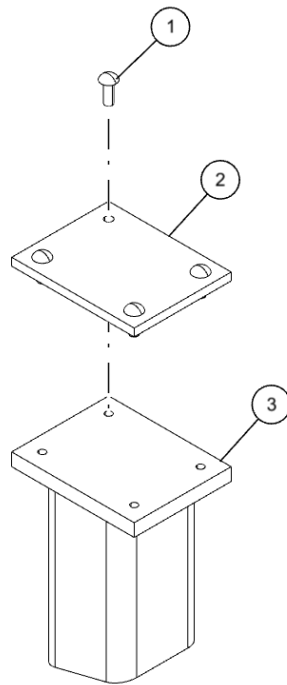

DRAG CABLE GUIDE SUPPORT BRACKET - UNDERLIFT & MAST (0908540)

Bracket Components

DRAG CABLE GUIDE SUPPORT BRACKET - UNDERLIFT & MAST (0908540) (cont'd)
Bracket Components (cont'd)

ITEM	PART NUMBER	DESCRIPTION	QTY
1	0908540	BRACKET SUPT, CABLE GUIDE DRAG	
	0400044	SCREW, 10X1/2 DRV	4
2	0703277	PAD, SLIDER	1
3	0806931	BRACKET SUPT, CABLE GUIDE DRAG	1