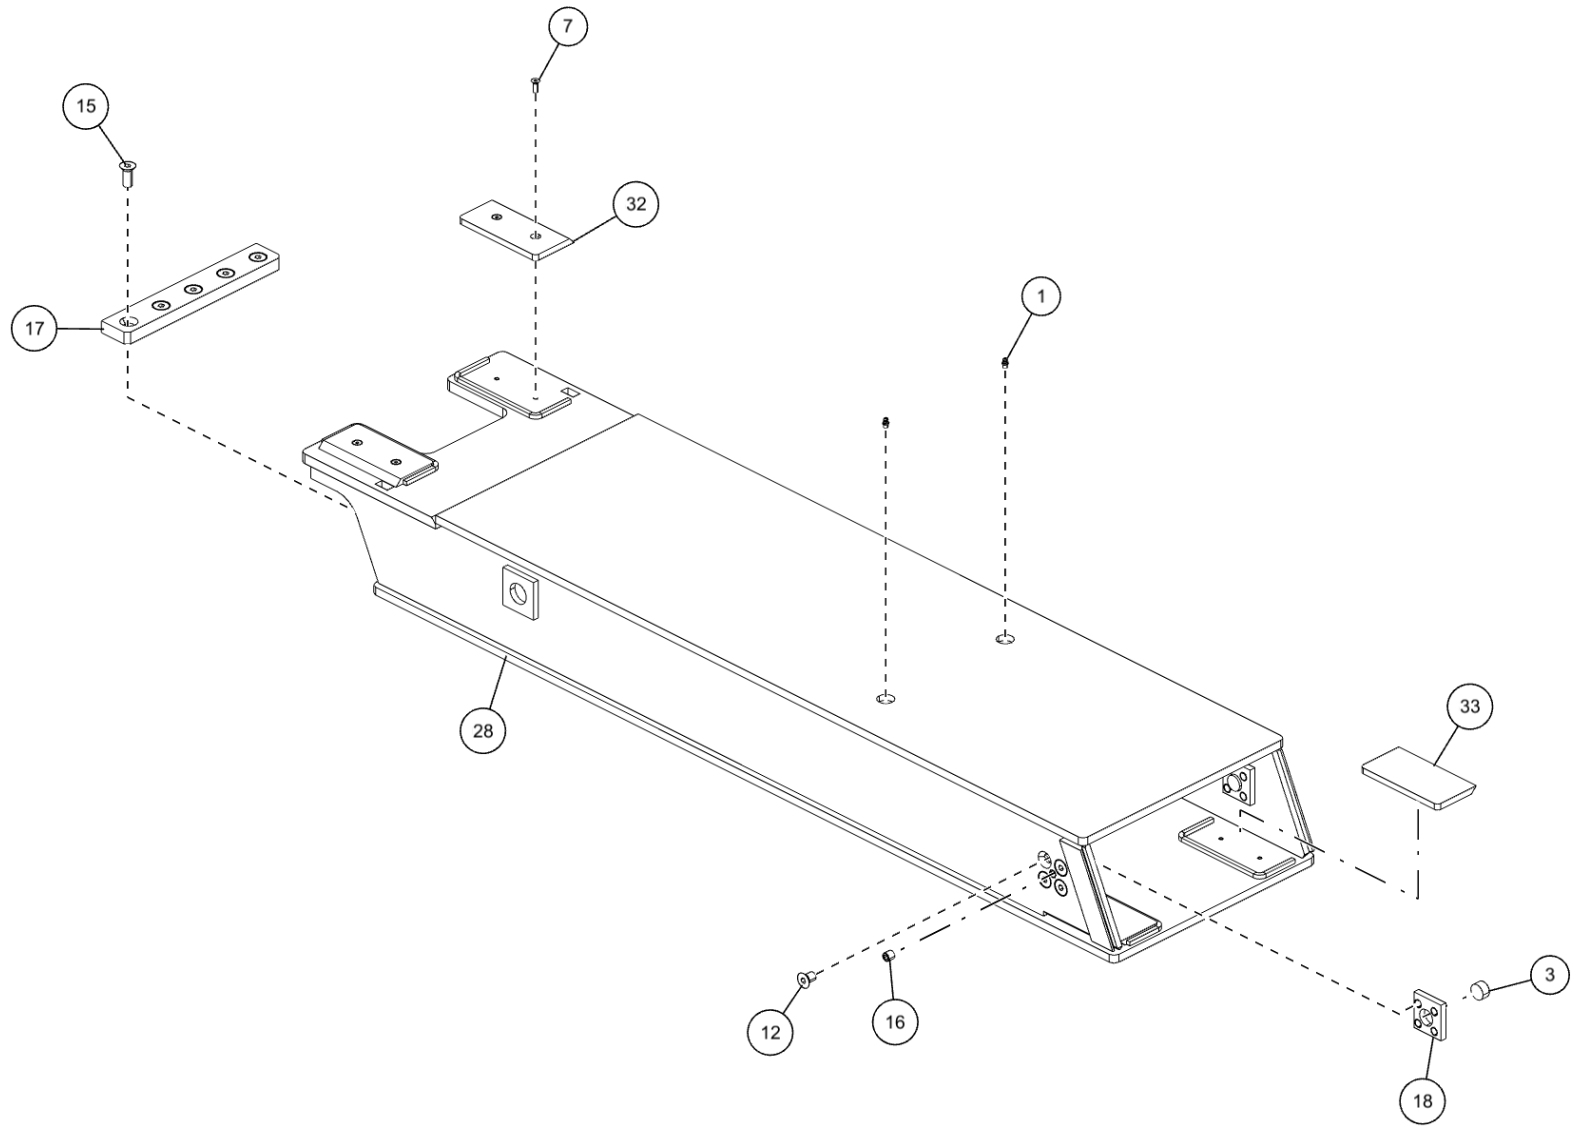

SDU4 LOW RIDER ASSEMBLY (0911589) (cont'd)

Second Stage Components

SDU4 LOW RIDER ASSEMBLY (0911589) (cont'd)
Second Stage Components (cont'd)

ITEM	PART NUMBER	DESCRIPTION	QTY
	0911589	LOWRIDER ASSY-SDU4 STREET 100K	
1	0300113	GREASE FITTING, 1/4-28 STR	4
2	0302538	BUSHING - U/L	2
3	03042237	ANTI SNAKING SPACER PUCK 15/16	2
4	0307460	FITTING, HYD 6MJ-6MB90LL	2
5	0310629	CYL, HYD - U/L BOOM EXTEND	2
6	0311442	WEAR PAD (15/16 x 1 x 4)	2
7	0400079	SCREW, 1/4-20X3/4 FHS GR5	4
8	0400086	SCREW, 1/4-20X1-1/4 FHS	4
9	0400139	SET SCREW, 3/8-16X1-1/2 SOC	1
10	0400155	SCREW, 3/8-16X3/4 FHS	6
11	0400249	SCREW, 5/8-11X1-1/4 SHC	2
12	0400344	SCREW, 1/2-13X3/4 FHS GR8	8
13	0400392	NUT, 3/8-16 LOK	1
14	0400594	SCREW, 1/4-20X5/8 FHS	4
15	0400749	SCREW, 1/2-13X1-1/4 FHS	18
16	0400990	SET SCREW, 1/2-13X1/2 SOC	6
17	07047167	BAR, STOP, OFFSET	1
18	07049606	ANTI SNAKING SPACER (BOLT-ON)	2
19	0717869	PLATE, SPACER (BOLT-ON)	2
20	0717871	PIN, CYLINDER ROD	1
21	0717872	PIN, EXTEND CYLINDER BASE	1
22	0717873	PIN, SHEAR OUTER BOOM	2
23	0718087	PLATE - PAD SPACER	2
24	0718096	BLOCK, STOP	1
25	0724419	PLATE-PLUG RETAINER	2
26	0724683P	U/L HEEL POLISHED-LOWRIDER	1
27	0810014	BRACKET-EXT CYL	1
28	0810148	2nd STAGE BOOM WLMT - 9055 LR	1
29	0810290	OUTER WLDMT-SDU4 STREET LOWRDR	1
30	0911040	LOWRIDER 3 INNER ASSY	1
31	9012594	FITT, HYD RUN TEE, 6MJx6MBx6MJ	2
32	930150003	TOP PADS	4
33	930150004	BOTTOM PADS	2