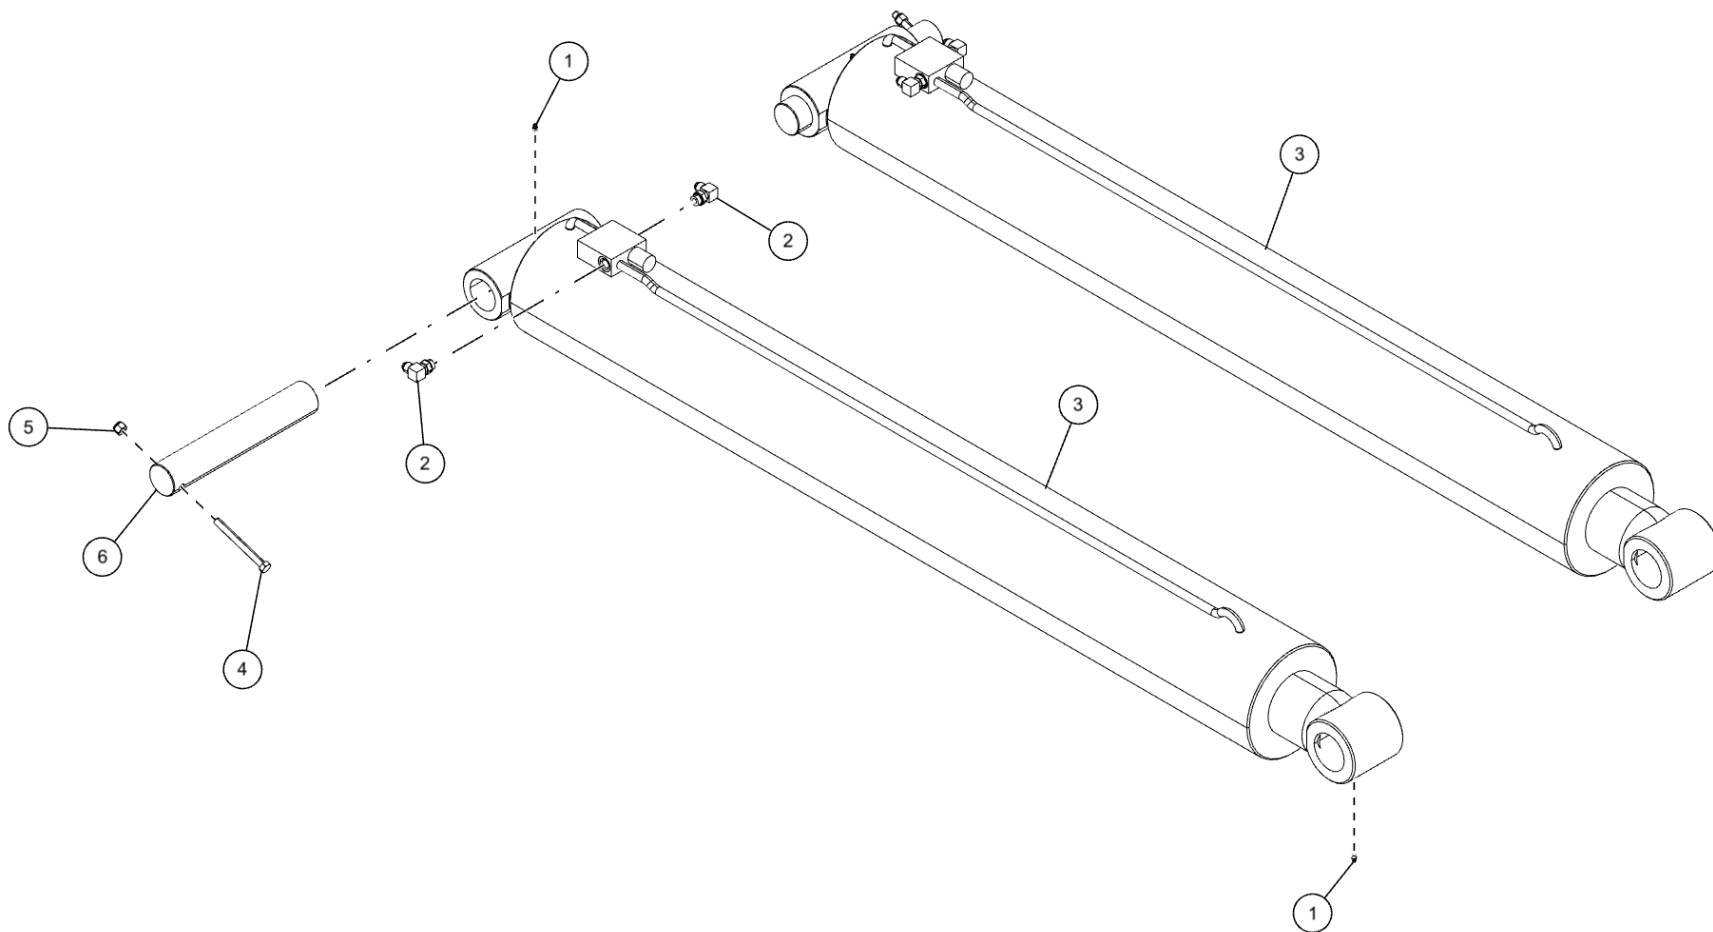

LIFT CYLINDERS - WRECKER FRAME (0911549)

Lift Cylinder Components

LIFT CYLINDERS - WRECKER FRAME (0911549) (cont'd)
Lift Cylinder Components (cont'd)

ITEM	PART NUMBER	DESCRIPTION	QTY
	0911549	LIFT CYL ASSY 1150	
1	0300113	GREASE FITTING, 1/4-28 STR	4
2	0301388	ELBOW, 8MJ-8MB90	4
3	0307629	CYLINDER - BOOM LIFT	2
4	0400206	SCREW, 1/2-13X5 HHC GR5	2
5	0400408	NUT, 1/2-13 LOK	2
6	0718495	SHAFT-LIFT CYL PIVOT (FRAME)	2