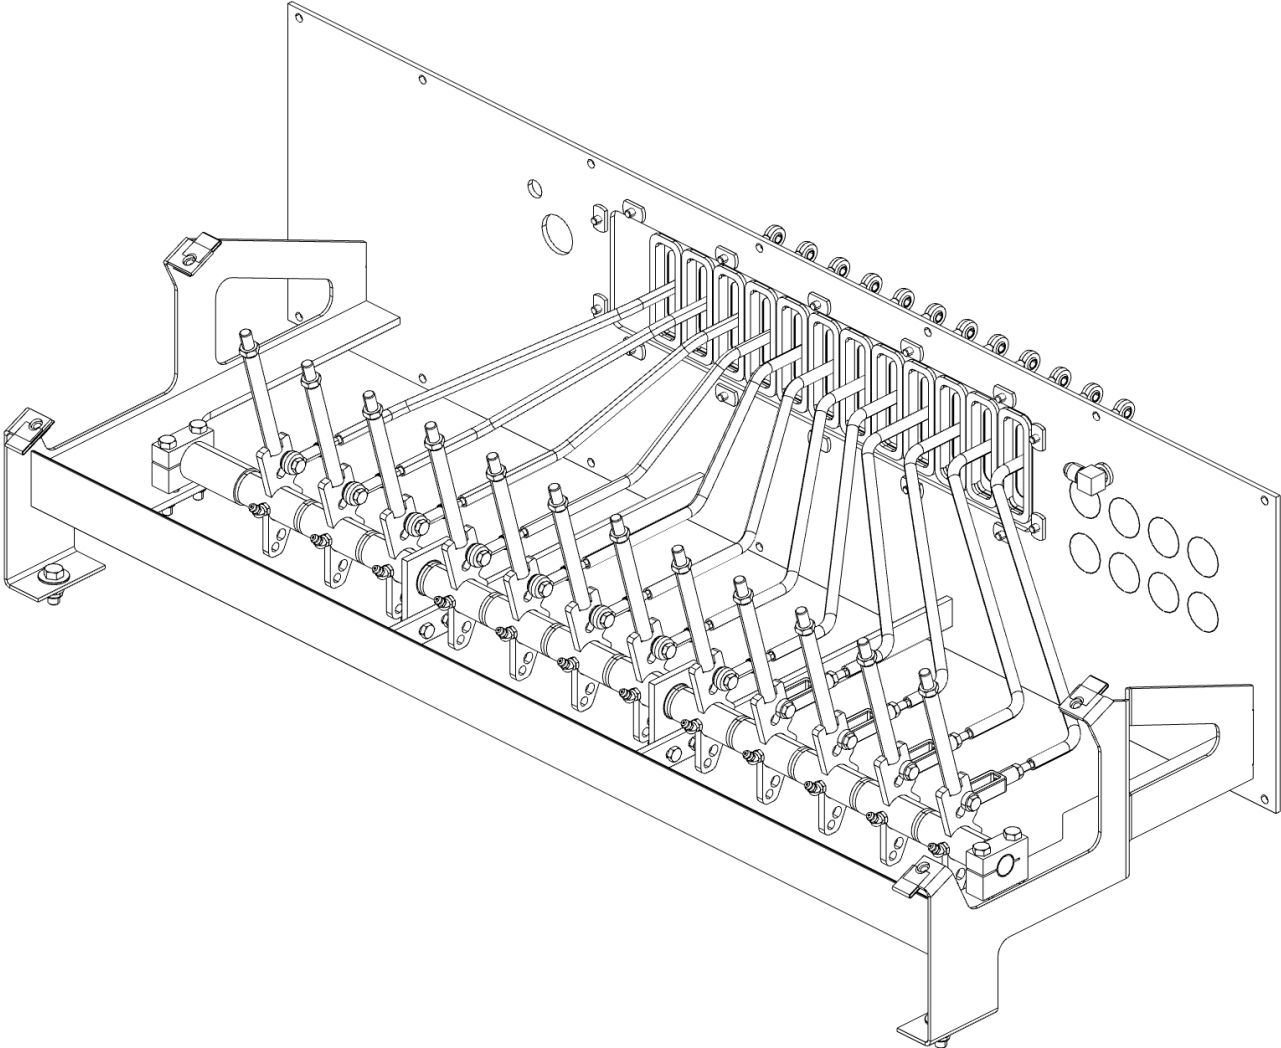

LEFT HAND CONTROL STATION ASSEMBLY (0911241)
Left Hand Control Station

LEFT HAND CONTROL STATION ASSEMBLY (0911241) (cont'd)
Left Hand Control Station (cont'd)

ITEM	PART NUMBER	DESCRIPTION	QTY
	0911241	CONTROL ASSY, 12 HANDLE WALVOIL	
1	0302230	ADJ CLEVIS AC-210	4
2	0302726	GREASE FITTING, 1/4-28 45	12
3	0310148	BOOT, CONTROL HANDLE	12
4	0400066	SCREW, 1/4-20X3/4 HHC GR5	14
5	0400070	SCREW, 1/4-20X1 HHC GR5	16
6	0400107	SCREW, 5/16-18X2-1/2 HHC GR5	4
7	0400126	SCREW, 3/8-16X1 HHC GR5	2
8	0400365	NUT, 1/4-28 HEX	28
9	0400367	NUT, 1/4-20 LOK	12
10	0400379	NUT, 5/16-18 SPR J	4
11	0400382	NUT, 5/16-18 LOK	4
12	0400392	NUT, 3/8-16 LOK	2
13	0400393	NUT, 3/8-16 JAM	12
14	0400451	WASHER, 1/4	8
15	0400452	LKWASHER, 1/4	14
16	0400463	WASHER, 5/16	4
17	0400480	WASHER, 3/8	4
18	0711235	CLAMP, SHAFT CONTROL BOX	2
19	0723378	PLATE-PIN SUPPORT	2
20	0724385	COVER CNTRL ASSY BACK12 HDL	1
21	0724669	PIN CONTROL HANDLE	1
22	0724884	TUBE, SPACER	1
23	0807979	CONTROL FRAME WELDMENT 13 HAND	1
24	0807980	CONTROL ROD WELDMENT	2
25	0807981	CONTROL ROD WELDMENT	2
26	0807982	CONTROL ROD WELDMENT	2
27	0807983	CONTROL ROD WELDMENT	2
28	0810076	CONTROL ROD WELDMENT	1
29	0810077	CONTROL ROD WELDMENT	1
30	0810078	CONTROL ROD WELDMENT	1
31	0810079	CONTROL ROD WELDMENT	1
32	0907441	CONTROL HANDLE ASSY - SHORT	12
33	FC41	FITTING-90DEG BLKHD ELB W/ NUT	2
34	HD0900	BEARING, ROD END, 1/4-28	20