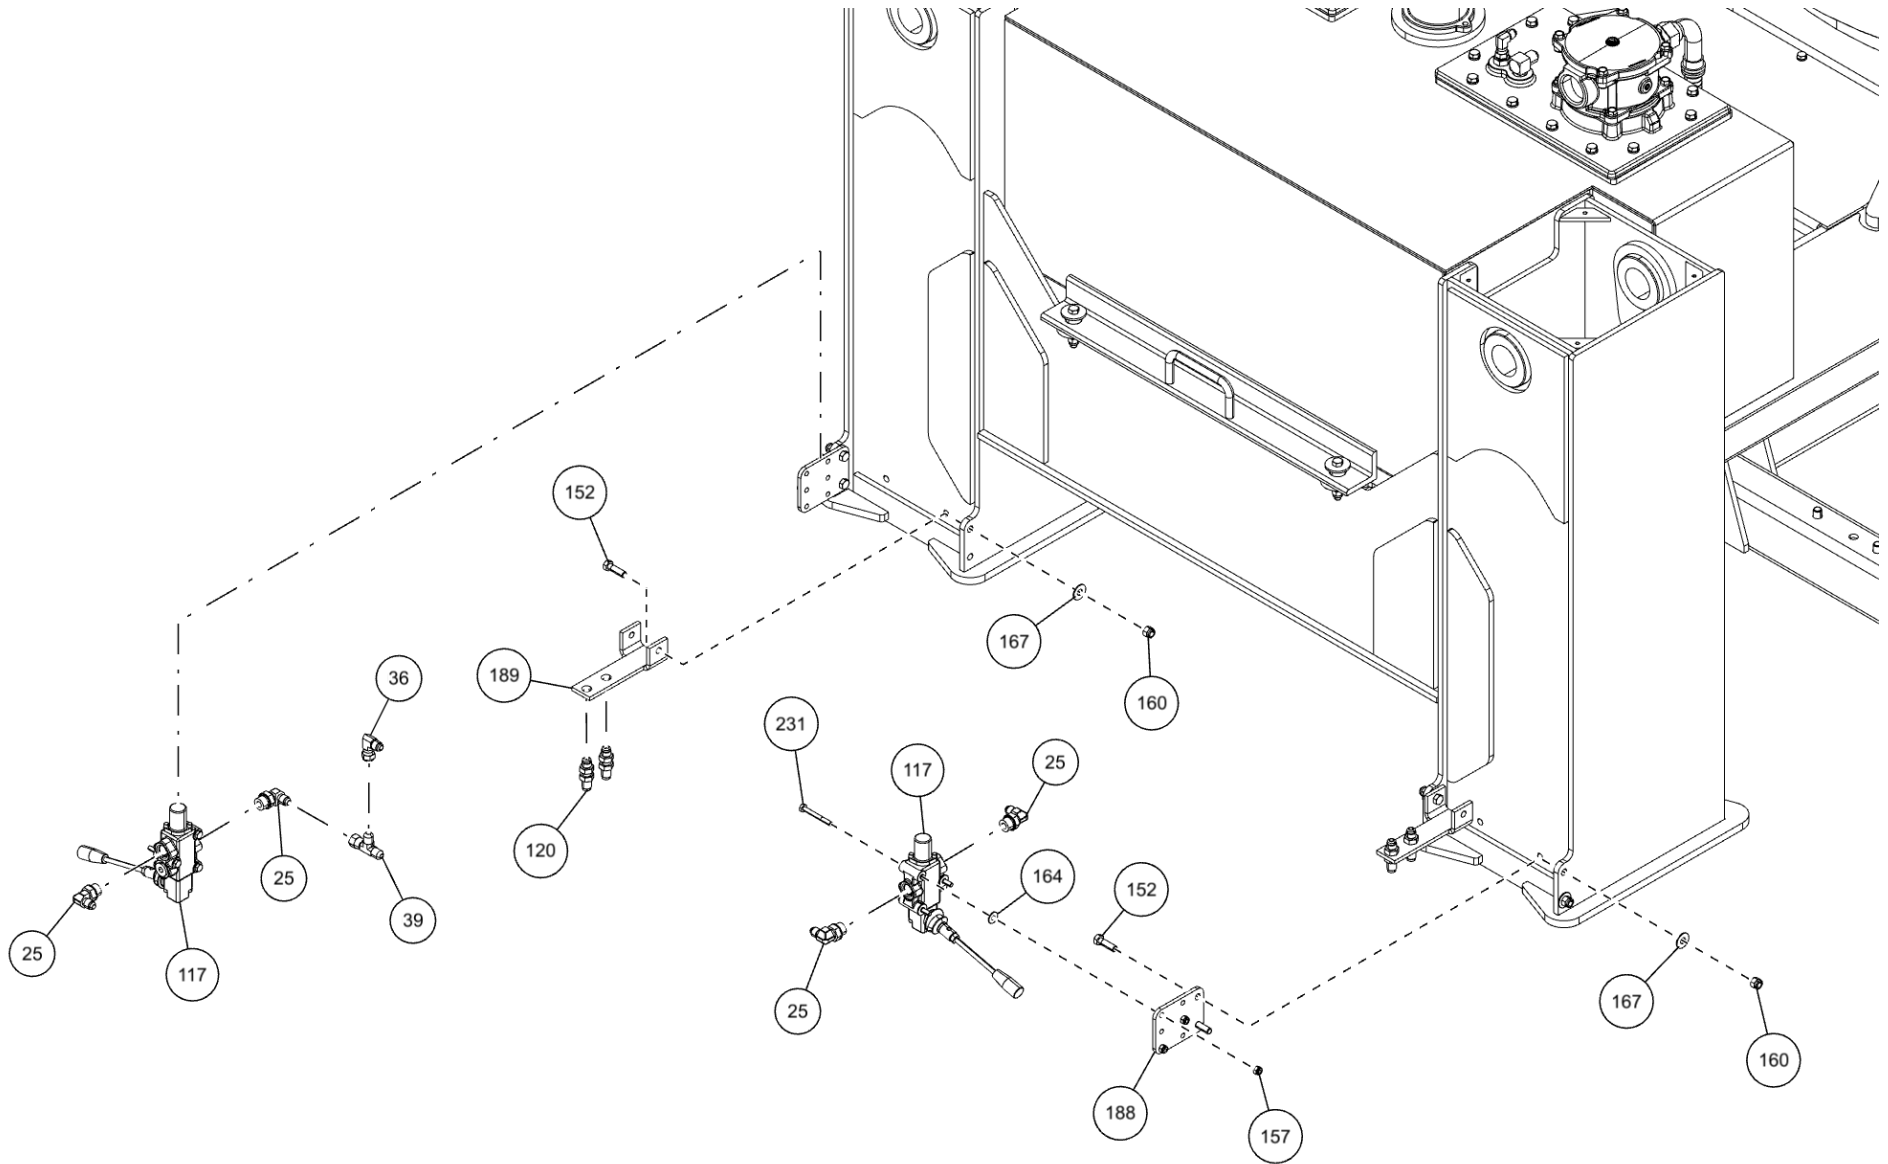

1150S SDU4 STREET LOW RIDER (09013150) (cont'd)
Rear Outrigger Hydraulic Tubes (cont'd)

ITEM	PART NUMBER	DESCRIPTION	QTY
174	0400687	SCREW, 10-24X3/4 PRH SS	4
175	0400816	WASHER, M10 SS	4
176	0400900	NUT, 1/2-13 LOK JAM	2
177	0402020	SCREW, 1/4-20X3/4 HHC SS	2
178	0402021	SCREW, 1/4-20X1 HHC SS	2
179	0402044	SCREW, 3/8-16X1-1/2 HHC SS	8
180	0402094	NUT, HEX 6-32 SS	3
181	0402110	WASHER, 1/4 SS	17
182	0402111	LKWASHER, 1/4 SS	19
183	0402113	NUT, 1/4-20 LOK SS	2
184	0402118	LKWASHER, 5/16 SS	8
185	0402121	LKWASHER, 3/8 SS	2
186	0712230	BOSS, TURNTABLE LOCK	2
187	0719585	D-RING, TOWING	2
188	0722173	PLATE - VALVE MOUNTING	2
189	0722381	ANGLE - BULKHEAD	2
190	0724651	COVER	2
191	0726179	ANGLE, WINCH MTG, UNIVERSAL	2
192	0726532	COVER - REAR FLOOR PLATE	2
193	0726533	PANEL-FRT CNTR DECK CVR SHORT	1
194	0803923	PIN WLDT - D RING	2
195	0806767	SUPPORT BRKT SHEAVE HEAD SINGL	1
196	0806994	HOUSE LOCK INDICATOR WELDMNT	2
197	0810067	BRACKET-CHAIN ROLLER	2
198	0810500	CABLE TIE BACK WLMT	1
199	09000135	ILLUMINATED LEGEND ASSY-RT UPP	1
200	09025482	K3VL80 PUMP KIT	1
201	09028162	4-STAGE REAR OUTRIGGER ASSY	1
202	0906532	SWIVEL - BOOM ASSEMBLY	1
203	0908418	KIT-MUDFLAP CENTURY ROTATOR	1
204	0908540	BRACKET SUPT, CABLE GUIDE DRAG	1
205	0910260	FRONT OUTRIGGER INSTALLATION	1
206	0910635	OUTRIGGER BLEED VALVE ASSY	1
207	0911237	ILLUM LEGEND ASSY RH LWR WLV	1
208	0911241	CONTROL ASSY, 12 HANDLE WALVOL	1
209	0911316	OUTRIGGER CONTL VALVE KIT-WV	1
210	0911317	WALVOIL VALVE ASSY 5 WINCH ROT	1

ITEM	PART NUMBER	DESCRIPTION	QTY
211	0911324	RH CTL STATION ASSY 5 WINCH WV	1
212	0911331	ILLUM LEGEND ASSY LH LWR WV	1
213	0911449	1150 BOOM ASSY	1
214	0911454	WINCH ASSY 1150	1
215	0911511	ILLUM LGND LH UPPER WV MMO	1
216	0911547	SUBFRM ASSY 1150	1
217	0911548	WRECKER FRM ASSY 1150 12V	1
218	0911591	BUA 22K DRAG WINCH 1150	1
219	0911652	3-STG FRT OUTRGR ASSY BIG FEET	1
220	0911760	SDU4 STREET LOWRIDER&MAST ASY	1
221	0911804	AIR REGULATOR-GAUGE ASSEMBLY	2
222	0911957	KIT, D-RING PARTS	4
223	0912063	XBAR ASY-XHD 5X5 CENT W/ LWRDR	1
224	24773017	HOSE ASSEMBLY 140"LG	2
225	24773018	HOSE ASSEMBLY 140"LG	2
226	9010520	FITTING-ELBOW 1/4T-1/4NPT	3
227	9011071	FITT, BRASS TEE 1/4T-1/4T-1/4T	1
228	9012552	BULKHEAD ADAPTER 1/8M-1/8F NPT	6
229	9012594	FITT,HYD RUN TEE, 6MJx6MBx6MJ	9
230	9024041	SWITCH, ROCKER SPST RED 12V21A	22
231	9041010	1/4 NC X 2 1/4 HHCS GR8	6
232	9041402	1/2 NC X 1 1/4 HHCS PLT GR8	6
233	9041403	1/2 NC X 1 1/2 HHCS PL GR8	14
234	9048800	5/8 WELDLESS CHAIN LINK	1
235	9402970	TOOLBOX MTG. PAD	14
236	942480011	PLATE,SLOT-SS REAR WASHER TBOX	20
237	945030007	CABLE TIE BACK SPRING-1	1
238	AWS-6821-A	HOSE ASSY-PRESSURE	10
239	FC41	FITTING-90DEG BLKHD ELB W/ NUT	9
240	GX263	FITTING, ELB 10MJ-10MB90	4
241	HC1291	FITTING, 4MJ-4MB STR THR	17
242	IC209	FTG-90DEG ADPTR 1/4 ORB	3

1150S SDU4 STREET LOW RIDER (09013150) (cont'd)

Front Diverter Valves & Mounting Brackets