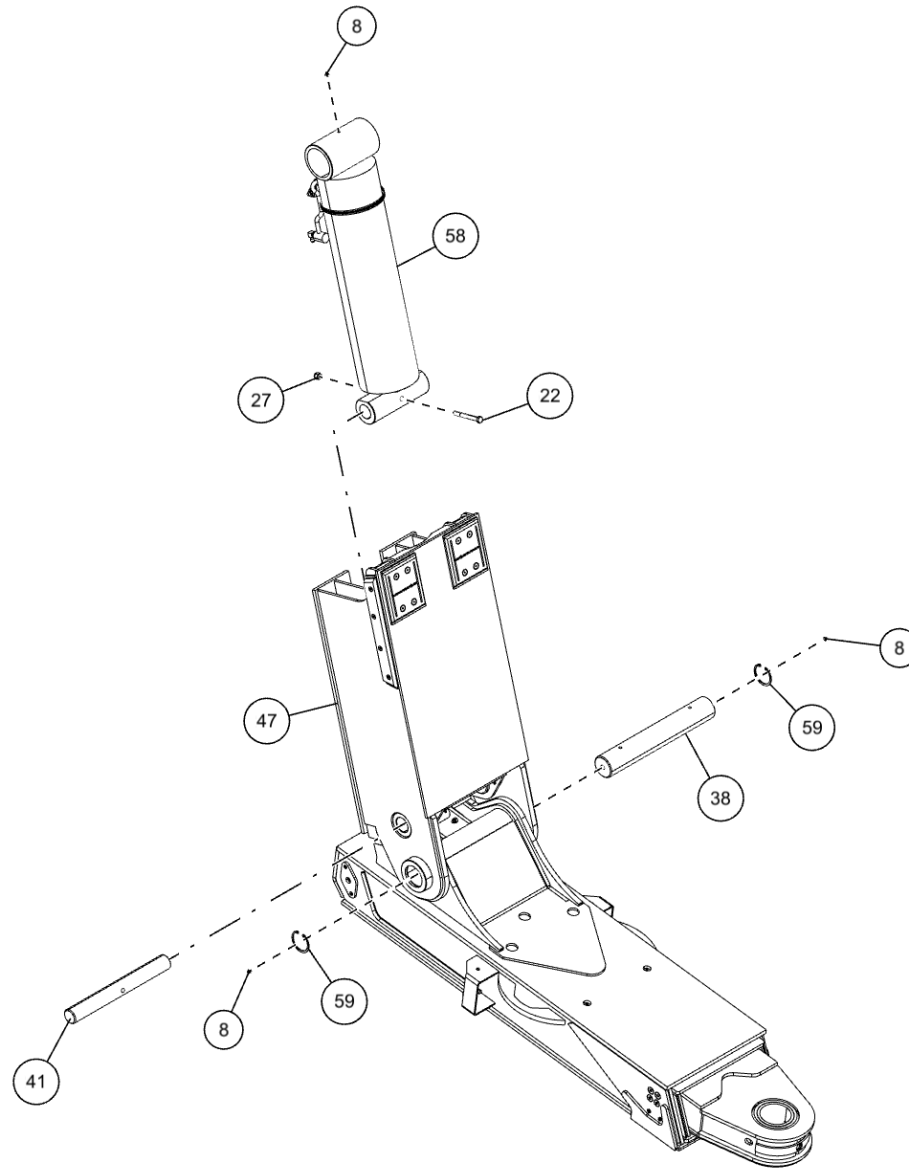

**UNDERLIFT & MAST SDU4 STREET LOW RIDER (0911760) (cont'd)
Lift Cylinder Lower Pin & Underlift Pin**

UNDERLIFT & MAST SDU4 STREET LOW RIDER (0911760) (cont'd)
Lift Cylinder Lower Pin & Underlift Pin (cont'd)

ITEM	PART NUMBER	DESCRIPTION	QTY
	0911760	SDU4 STREET LOWRIDER&MAST ASY	
1	0300110	SNAP RING, 1" 5100-100	2
2	0300113	GREASE FITTING, 1/4-28 STR	6
3	0300329	SNAP RING, EXTERNAL 2	4
4	0300365	CLAMP,CHECK VALVE RET.7	1
5	0301522	ADAPTER, 6MJ-6MB	1
6	0301619	TEE, 6MJ-6MJ-6MB BRANCH	3
7	0301620	ELBOW, 6MJ-6MB90	5
8	0301895	GREASE FITTING, 1/8 STR PTF	5
9	0301949	3/8" OD AIRLINE,SYNFLEX HOSE	14.5 FT.
10	03022304	CARRIER, SDU-4 24 LINK HOSE	1
11	0303892	SLIDE PAD-BOOM-SIDE	3
12	0306746	CYL HYD - FOLD	1
13	0307106	FITT, CONNECTOR 4MB-6FB	1
14	0307107	VALVE, HOLDING 4000 PSI SAE	2
15	0307351	SLIDE-PAD SDU/2 U/L	2
16	0311242	CYLINDER-TILT SDU/4	2
17	0311344	4MJ X 2MP90 FITTING	6
18	0400070	SCREW, 1/4-20X1 HHC GR5	4
19	0400078	SCREW, 1/4-20X2 HHC GR5	2
20	0400141	SCREW, 3/8-16X7/8 HHC GR5	2
21	0400204	SET SCREW, 1/2-13X3/4 SOC	4
22	0400219	SCREW, 1/2-13X4-1/2 HHC GR5	1
23	0400248	SCREW, 5/8-11X1 HHC GR8	4
24	0400288	SCREW, 3/4-10X2-1/2 HHC GR8	8
25	0400306	SCREW, 7/8-9X3 HHC GR8	8
26	0400367	NUT, 1/4-20 LOK	6
27	0400408	NUT, 1/2-13 LOK	1
28	0400430	NUT, 3/4-10 LOK	8
29	0400437	NUT, 7/8-9 LOK GR8	8
30	0400451	WASHER, 1/4	10

ITEM	PART NUMBER	DESCRIPTION	QTY
31	0400452	LKWASHER, 1/4	4
32	0400482	LKWASHER, 3/8	2
33	0400490	WASHER, 3/4 GR8	8
34	0400508	LKWASHER, 5/8	4
35	0703001	BRKT, MTG CHECK VALVE	1
36	07046783	SHIM-UNDERLIFT SIDE PAD	2
37	0709242	PIN, MAIN PIVOT	1
38	0714209	PIN, PIVOT	1
39	0714218	PIN, TILT CYL	1
40	0714240	PIN, FOLD CYL	1
41	0717919	PIN, LIFT CYLINDER	1
42	0718912	SHIM, VERTICAL BOOM GUIDE	4
43	08014308	MAST, OUTER SDU/4 NO PULLEY	1
44	0804034	TILT CYL MTG BRKT	1
45	0804303	SUPPORT-LEFT PIVOT WLDMT	1
46	0804304	SUPPORT-RIGHT PIVOT WLDMT	1
47	0810255	INNER MAST WLDMT	1
48	0911362	PIN ASSY-FOLD	1
49	0911589	LOWRIDER ASSY-SDU4 STREET 100K	1
50	0911958	KIT, ROTATOR CABLE TIEBACK	2
51	805040011	VERTICAL BOOM GUIDE PAD	2
52	9012549	CONNECTOR-MALE 3/8TUBEX1	2
53	9012552	BULKHEAD ADAPTER 1/8M-1/8F NPT	2
54	9012584	ELBOW-1/4NPT X 3/8TUBE 9	2
55	9043973	5/16-18X1 1/2 FL.HD.SOC.	8
56	9044434	3/8-16X1 NC FLAT SOCKET HD CAP	8
57	945030004	UPPER WEAR PAD-RECOVERY	2
58	HC0159	CYL HYD LIFT-7 BORE H/CHROME	1
59	HD0152	SNAP RING, 3" INTERNAL	2
60	UK0126	PIN-TILT CYL.-BASE END	1