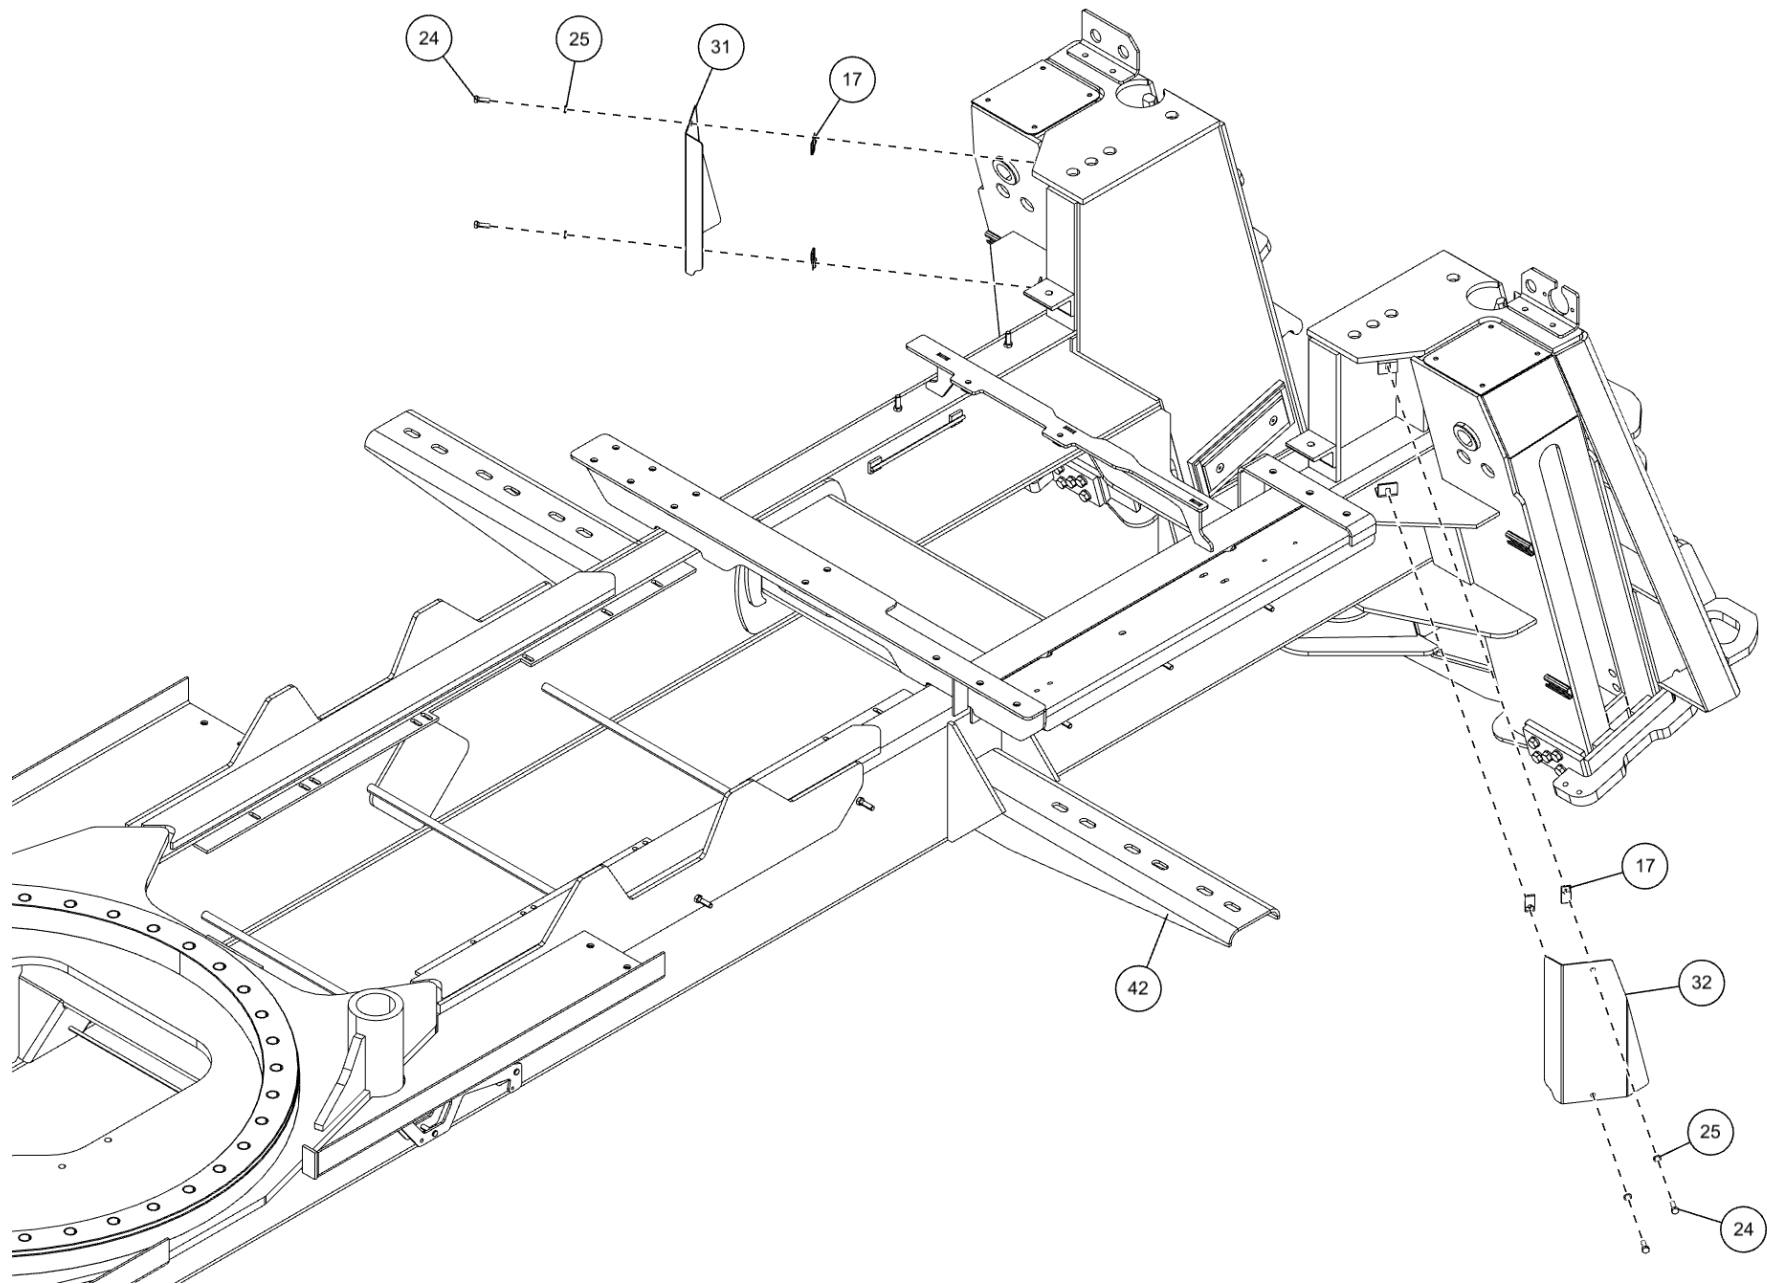

SUBFRAME ASSEMBLY (0911547) (cont'd)

Chain Box Covers

SUBFRAME ASSEMBLY (0911547) (cont'd)
Chain Box Covers (cont'd)

ITEM	PART NUMBER	DESCRIPTION	QTY
	0911547	SUBFRM ASSY 1150	
1	0300113	GREASE FITTING, 1/4-28 STR	1
2	0300229	FITTING, ELB 8MJ-8MP90	1
3	0301368	ADAPTER, 16MB-12MJ	1
4	0301696	FITTING, ELB 90 DEG 6MJ-6FJX90	2
5	0301781	FITTING, SWV NUT RUN TEE	1
6	0302170	FITTING, SWV 90 DEG BENT	2
7	0302727	FITTING, HYD CONN	3
8	0307450	PAD - SLIDE, BUMPER	2
9	0310432	FITTING - ADAPTER 16MJ-20MB	2
10	0310637	PLUG, HOLE	2
11	0311747	BEARING ROTATOR	1
12	0400070	SCREW, 1/4-20X1 HHC GR5	8
13	0400109	SCREW, 5/16-18X1 HHC GR5	4
14	0400132	SCREW, 3/8-16X1-1/2 HHC GR5	24
15	0400338	SCREW, 1-8X6-1/2 HHC GR8	40
16	0400349	SCREW, 3/8-16X3/4 FHS BO	4
17	0400379	NUT, 5/16-18 SPR J	12
18	0400416	NUT, 1/2-13 LOK GR8	4
19	0400451	WASHER, 1/4	8
20	0400452	LKWASHER, 1/4	8
21	0400491	LKWASHER, 1/2	8
22	0400497	WASHER, 1/2 GR8	4
23	0400522	WASHER, 1-1/16X2X1/8 TH YZ	40
24	0402032	SCREW, 5/16-18X1 HHC SS	4

ITEM	PART NUMBER	DESCRIPTION	QTY
25	0402118	LKWASHER, 5/16 SS	8
26	0402121	LKWASHER, 3/8 SS	24
27	07008501	PLATE, FRONT HYD COVER	1
28	07009366	DECK PLATE, SDU4 COVER	1
29	07030626	PLATE - SPACER	4
30	0722002	PLATE - REAR O/R COVER	2
31	0722669	COVER, RIGHT CHAIN BOX	1
32	0722670	COVER, LEFT CHAIN BOX	1
33	0725476	PLATE HYD SWIVEL MTG	1
34	0726534	FLOOR PLATE COVER - DECK REAR	1
35	0726535	COVER - DECK PANEL LEFT FRONT	1
36	0726536	PLATE, FLOOR - REAR VALVE COVER	1
37	0726537	COVER - DECK PANEL RIGHT FRONT	1
38	0726540	COVER - VALVE, SDU WV	1
39	0726541	PLATE - FLOOR - OUTER COVER	1
40	08006369	ANGLE, DECK PLATE MTG	1
41	08006950	COVER, HOSE CARRIER	1
42	0810221	SUBFRAME WLDMT 1150	1
43	0908432	ROTATOR PINLOCK ASSY	1
44	0910338	KIT VALVE CHANNEL MTG	1
45	0911857	TANK ASSY	1
46	0911877	KIT, SWIVEL PKG HYD ROTARY	1
47	9041402	1/2 NC X 1 1/4 HHCS PLT GR8	8
48	9041406	1/2 NC X 2 1/2 HHCS PL GR8	4