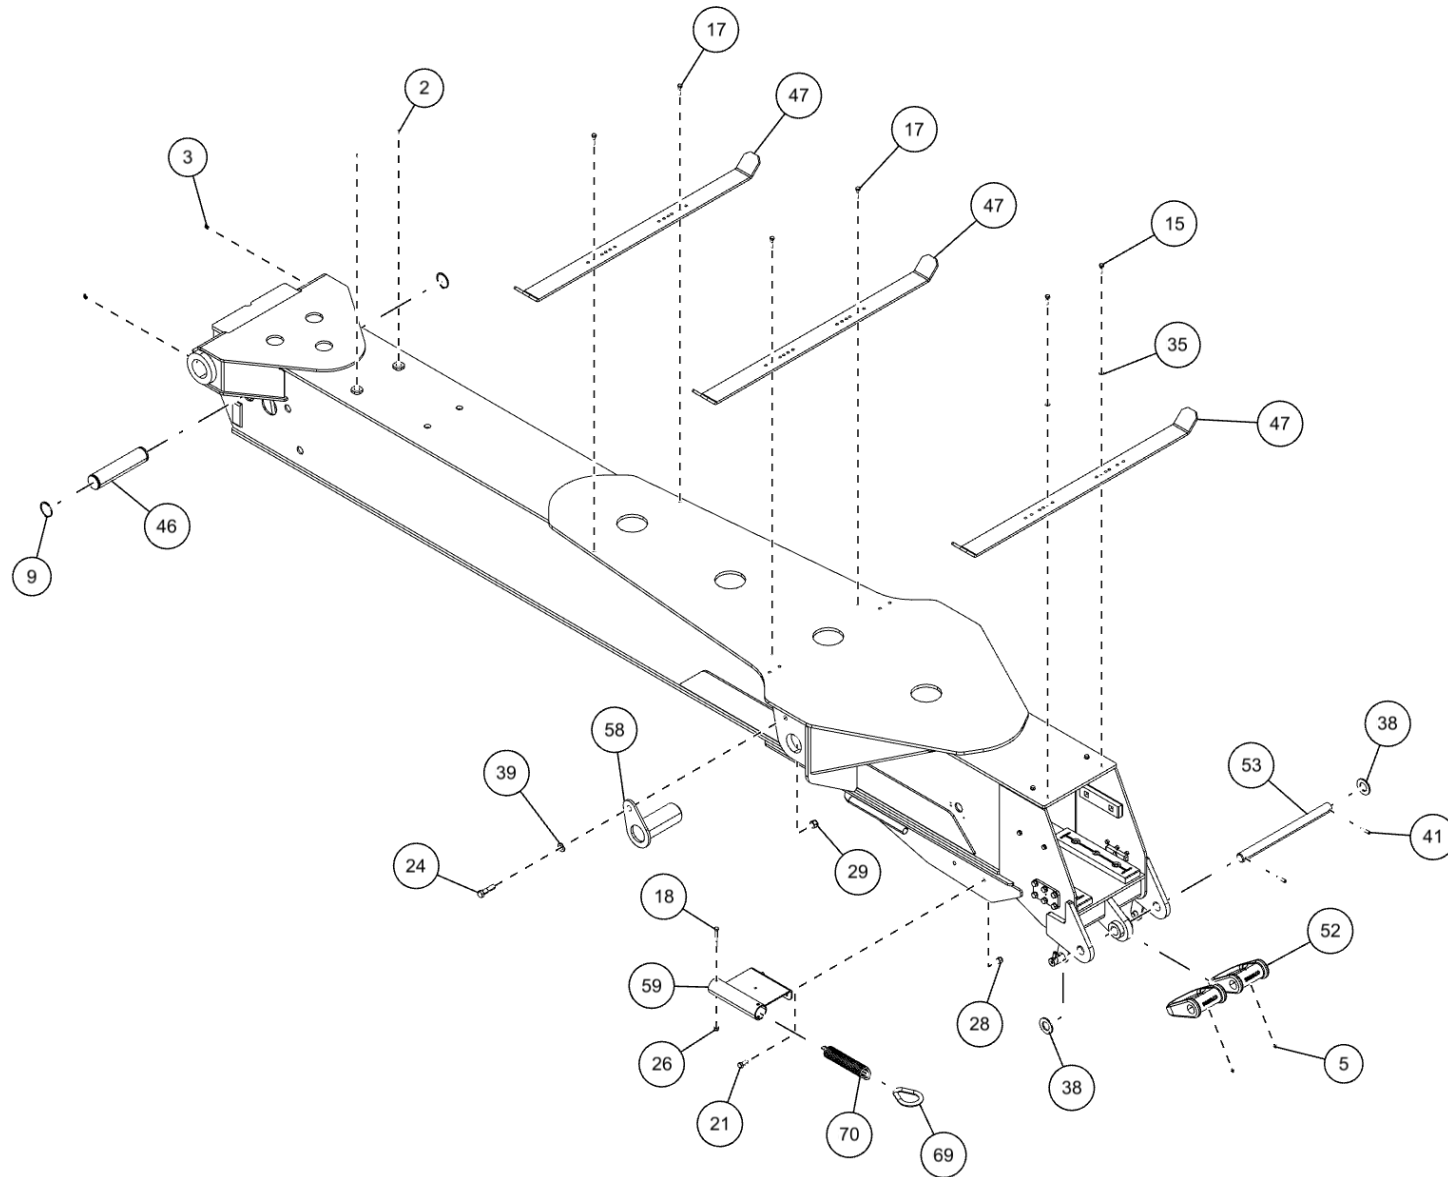

1150 RECOVERY BOOM ASSEMBLY (0911449) (cont'd)

Outer Boom Components

1150 RECOVERY BOOM ASSEMBLY (0911449) (cont'd)
Outer Boom Components (cont'd)

ITEM	PART NUMBER	DESCRIPTION	QTY
	0911449	1150 BOOM ASSY	
1	0300110	SNAP RING, 1" 5100-100	2
2	0300113	GREASE FITTING, 1/4-28 STR	14
3	0301397	GREASE FITTING, 1/4-28 90	2
4	03015082	SLIDE PAD UPR WILDWOOD	4
5	0301895	GREASE FITTING, 1/8 STR PTF	6
6	0301923	SLIDE PAD-BOOM-BOTTOM	2
7	0301924	SLIDE PAD-BOOM-SIDE	4
8	0303892	SLIDE PAD-BOOM-SIDE	8
9	0305023	SNAP RING 5100-0225PP	2
10	0306825	SLIDE PAD - 3/4 x 1 x 4	4
11	0307234	PAD - SLIDE	2
12	0311665_1150	0311665_1150.ASM	2
13	0400066	SCREW, 1/4-20X3/4 HHC GR5	4
14	0400121	SCREW, 3/8-16X3/4 HHC GR5	12
15	0400122	SCREW, 3/8-16X1-1/4 HHC GR5	4
16	0400126	SCREW, 3/8-16X1 HHC GR5	8
17	0400132	SCREW, 3/8-16X1-1/2 HHC GR5	4
18	0400133	SCREW, 3/8-16X3 HHC GR5	2
19	0400141	SCREW, 3/8-16X7/8 HHC GR5	8
20	0400157	SCREW, 3/8-16X1-3/4 HHC GR5	1
21	0400177	SCREW, 1/2-13X1-1/4 HHC GR5	4
22	0400186	SCREW, 1/2-13X3-1/2 HHC GR5	2
23	0400248	SCREW, 5/8-11X1 HHC GR8	4
24	0400262	SCREW, 5/8-11X2-1/2 HHC GR8	2
25	0400349	SCREW, 3/8-16X3/4 FHS BO	18
26	0400392	NUT, 3/8-16 LOK	6
27	0400398	NUT, 3/8-16 LOK JAM	1
28	0400408	NUT, 1/2-13 LOK	6
29	0400426	NUT, 5/8-11 LOK GR8	2
30	0400451	WASHER, 1/4	4
31	0400452	LKWASHER, 1/4	4
32	0400471	NUT, 7/8-14 HEX GR8	2
33	0400472	NUT, 7/8-14 JAM GR8	2
34	0400473	WASHER, 7/8 PL GR8	2
35	0400482	LKWASHER, 3/8	32

ITEM	PART NUMBER	DESCRIPTION	QTY
36	0400483	LKWASHER, 3/8 CET	4
37	0400491	LKWASHER, 1/2	24
38	0400501	WASHER, 1-1/4 SAE PL	6
39	0400503	WASHER, 5/8 GR8	2
40	0400508	LKWASHER, 5/8	8
41	0400564	PIN, 3/8X1-3/4 SPR	6
42	0400930	NUT, 1-1/2X12 HEX GR8	2
43	0400931	NUT, 1-1/2X12 HEX JAM GR8	2
44	0400935	WASHER, 1-1/12 SAE	2
45	0703734	SHIM, SIDE PLATE OUTER BOOM	18
46	0703740	SHAFT, EXTEND CYL	1
47	0706042	WING, CABLE LONG 1040&1040B	3
48	0706043	WING, CABLE MED 1040&1040B	1
49	0710638	PIN, D-RING	2
50	0717262	SHIM - SLIDE PAD	12
51	0718466	PLATE - SLIDE PAD SUPPORT	4
52	0719585	D-RING, TOWING	6
53	0725173	PIN DRING	1
54	0725176	SPACER TOP	4
55	0725177	PIN RETRACT CABLE	2
56	0726100	PLATE	2
57	0806752	SHAFT-RETRACT SHEAVE WELD'T	4
58	0806922	LIFT CYL PIVOT ROD END WLDT	2
59	0807844	CABLE TIEBACK WELDMENT	2
60	0810167	OUTER BOOM WLDT 1150	1
61	0810168	SECOND STAGE BOOM WLDT 1150	1
62	0810169	THIRD STAGE BOOM WLDT 1150	1
63	0906537	SWIVEL - BOOM ASSEMBLY	2
64	0908118	SHEAVE ASSY 5" DIA	4
65	0910707	SIDE D-RING PARTS 1060S/1075S	2
66	0911450	EXTEND SYSTEM	1
67	9041402	1/2 NC X 1 1/4 HHCS PLT GR8	24
68	9043950	5/8 NC X 1 1/2 HHCS PL GR 8	4
69	9048800	5/8 WELDLESS CHAIN LINK	2
70	945030007	CABLE TIE BACK SPRING-1	2
71	GA0215	PIN-"D" RING	1