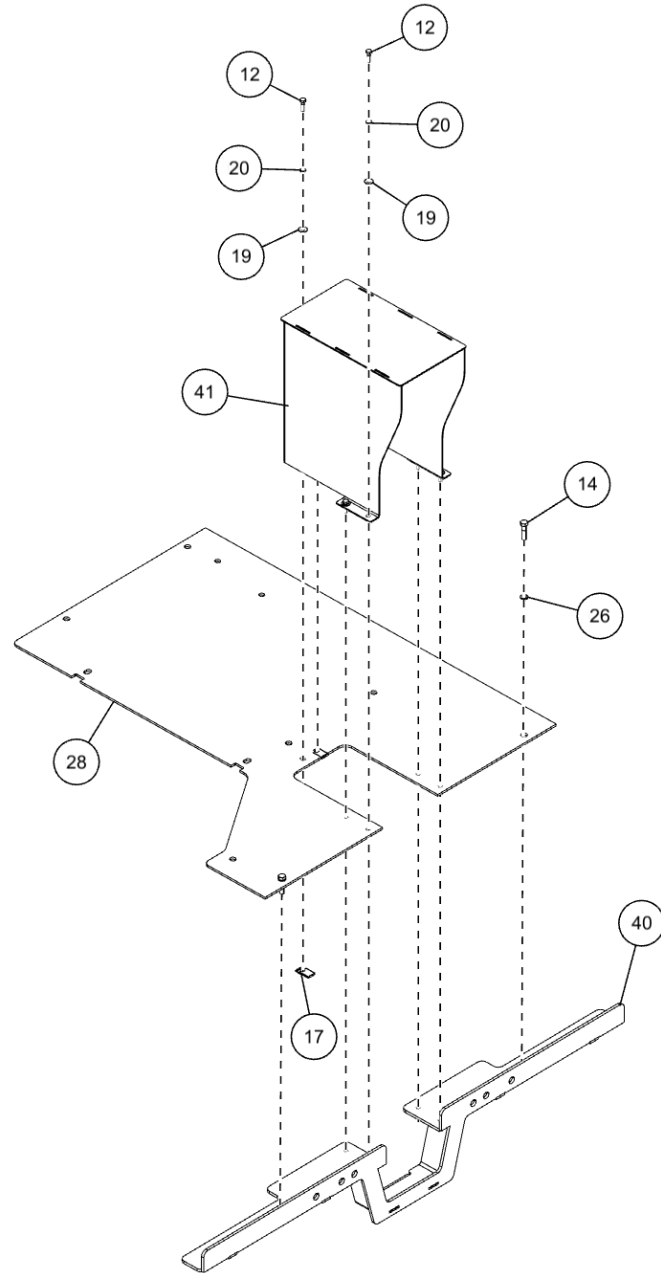

SUBFRAME ASSEMBLY (0911547) (cont'd)

Deck Plate, Deck Plate Mounting Angle & Hose Carrier Cover

SUBFRAME ASSEMBLY (0911547) (cont'd)
Deck Plate, Deck Plate Mounting Angle & Hose Carrier Cover (cont'd)

ITEM	PART NUMBER	DESCRIPTION	QTY
	0911547	SUBFRM ASSY 1150	
1	0300113	GREASE FITTING, 1/4-28 STR	1
2	0300229	FITTING, ELB 8MJ-8MP90	1
3	0301368	ADAPTER, 16MB-12MJ	1
4	0301696	FITTING, ELB 90 DEG 6MJ-6FJX90	2
5	0301781	FITTING, SWV NUT RUN TEE	1
6	0302170	FITTING, SWV 90 DEG BENT	2
7	0302727	FITTING, HYD CONN	3
8	0307450	PAD - SLIDE, BUMPER	2
9	0310432	FITTING - ADAPTER 16MJ-20MB	2
10	0310637	PLUG, HOLE	2
11	0311747	BEARING ROTATOR	1
12	0400070	SCREW, 1/4-20X1 HHC GR5	8
13	0400109	SCREW, 5/16-18X1 HHC GR5	4
14	0400132	SCREW, 3/8-16X1-1/2 HHC GR5	24
15	0400338	SCREW, 1-8X6-1/2 HHC GR8	40
16	0400349	SCREW, 3/8-16X3/4 FHS BO	4
17	0400379	NUT, 5/16-18 SPR J	12
18	0400416	NUT, 1/2-13 LOK GR8	4
19	0400451	WASHER, 1/4	8
20	0400452	LKWASHER, 1/4	8
21	0400491	LKWASHER, 1/2	8
22	0400497	WASHER, 1/2 GR8	4
23	0400522	WASHER, 1-1/16X2X1/8 TH YZ	40
24	0402032	SCREW, 5/16-18X1 HHC SS	4

ITEM	PART NUMBER	DESCRIPTION	QTY
25	0402118	LKWASHER, 5/16 SS	8
26	0402121	LKWASHER, 3/8 SS	24
27	07008501	PLATE, FRONT HYD COVER	1
28	07009366	DECK PLATE, SDU4 COVER	1
29	07030626	PLATE - SPACER	4
30	0722002	PLATE - REAR O/R COVER	2
31	0722669	COVER, RIGHT CHAIN BOX	1
32	0722670	COVER, LEFT CHAIN BOX	1
33	0725476	PLATE HYD SWIVEL MTG	1
34	0726534	FLOOR PLATE COVER - DECK REAR	1
35	0726535	COVER - DECK PANEL LEFT FRONT	1
36	0726536	PLATE,FLOOR - REAR VALVE COVER	1
37	0726537	COVER - DECK PANEL RIGHT FRONT	1
38	0726540	COVER - VALVE, SDU WV	1
39	0726541	PLATE - FLOOR - OUTER COVER	1
40	08006369	ANGLE, DECK PLATE MTG	1
41	08006950	COVER, HOSE CARRIER	1
42	0810221	SUBFRAME WLDMT 1150	1
43	0908432	ROTATOR PINLOCK ASSY	1
44	0910338	KIT VALVE CHANNEL MTG	1
45	0911857	TANK ASSY	1
46	0911877	KIT, SWIVEL PKG HYD ROTARY	1
47	9041402	1/2 NC X 1 1/4 HHCS PLT GR8	8
48	9041406	1/2 NC X 2 1/2 HHCS PL GR8	4