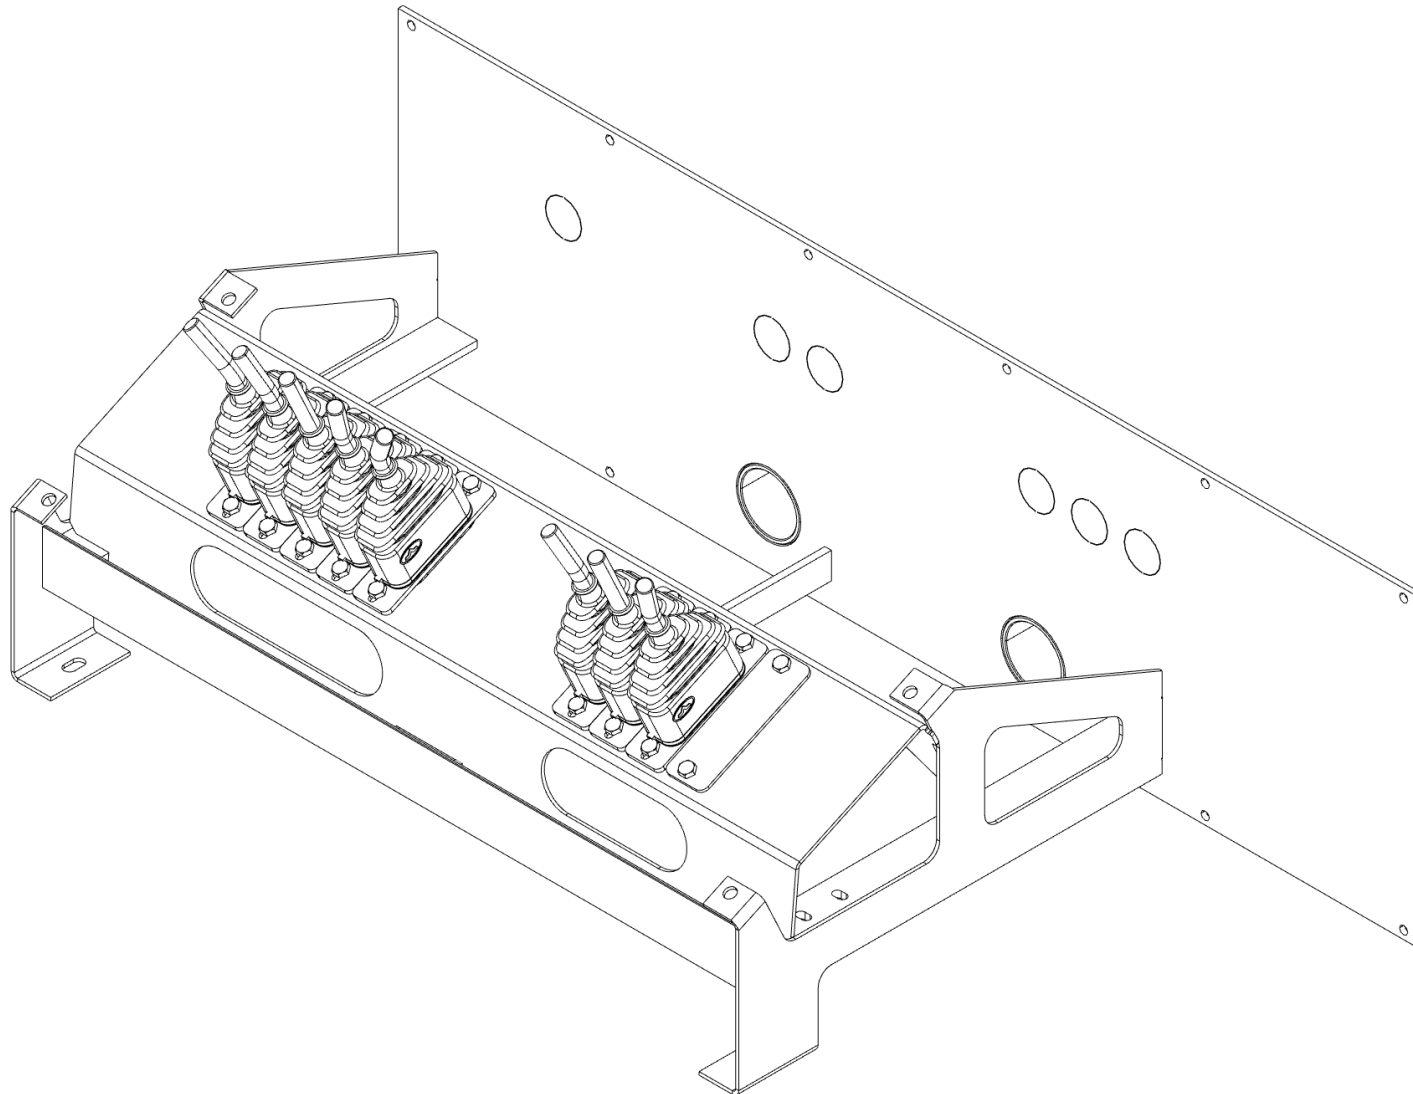

RIGHT HAND CONTROL STATION ASSEMBLY (0911324)
Right Hand Control Station

RIGHT HAND CONTROL STATION ASSEMBLY (0911324) (cont'd)
Right Hand Control Station (cont'd)

ITEM	PART NUMBER	DESCRIPTION	QTY
	0911324	RH CTL STATION ASSY 5 WINCH WV	
1	03016755	VLV-3 SPL PILOT W/THREADED HDL	1
2	03016757	VLV-5 SPL PILOT W/THREADED HDL	1
3	0307106	FITT, CONNECTOR 4MB-6FB	2
4	0311427	FITTING, 4MJ-4MB 45	16
5	0400066	SCREW, 1/4-20X3/4 HHC GR5	18
6	0400367	NUT, 1/4-20 LOK	18
7	0724777	PLATE-JOYSTICK COVER	1
8	0810056	CNTRL FRAME WLDMT-RT PILOT VLV	1
9	9012594	FITT, HYD RUN TEE, 6MJx6MBx6MJ	2
10	IC209	FTG-90DEG ADPTR 1/4 ORB	2