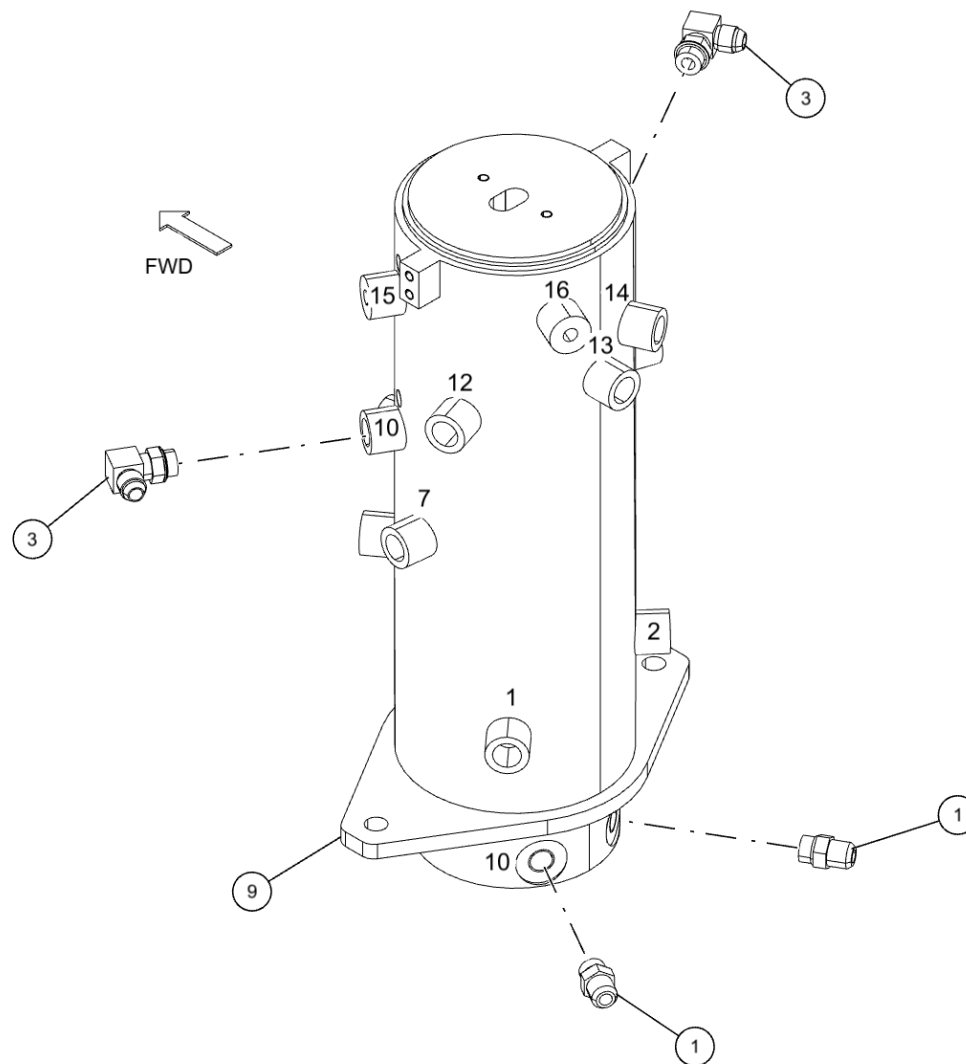

HYDRAULIC ROTARY - SUBFRAME (0911877) (cont'd)
Swing Control Ports 9 & 10

HYDRAULIC ROTARY - SUBFRAME (0911877) (cont'd)
Swing Control Ports 9 & 10 (cont'd)

ITEM	PART NUMBER	DESCRIPTION	QTY
	0911877	KIT, SWIVEL PKG HYD ROTARY	
1	0300041	CONNECTOR, 8MJ-8MB	4
2	0300052	ELBOW, 8MJ-10MB90	4
3	0301388	ELBOW, 8MJ-8MB90	6
4	0301445	FITTING, EXTENDED	4
5	0301577	1/4 OD PLASTIC AIRLINE, BLACK	18
6	0302508	ELBOW, 8MJ-8MB90LL	6
7	0302695	ADAPTER, 6MJ-4MB	1
8	0303886	4 MB-PLUG	1
9	0310083	SWIVEL, HYDRAULIC	1
10	0310132	FITTING, HYD 4MB-4FP	2
11	0311575	1/4x1/4 PTC SWIVEL MALE ELBOW	2
12	0400260	SCREW, 5/8-11X2 HHC GR5	2
13	0400421	NUT, 5/8-11 LOK	2
14	GX263	FITTING, ELB 10MJ-10MB90	4