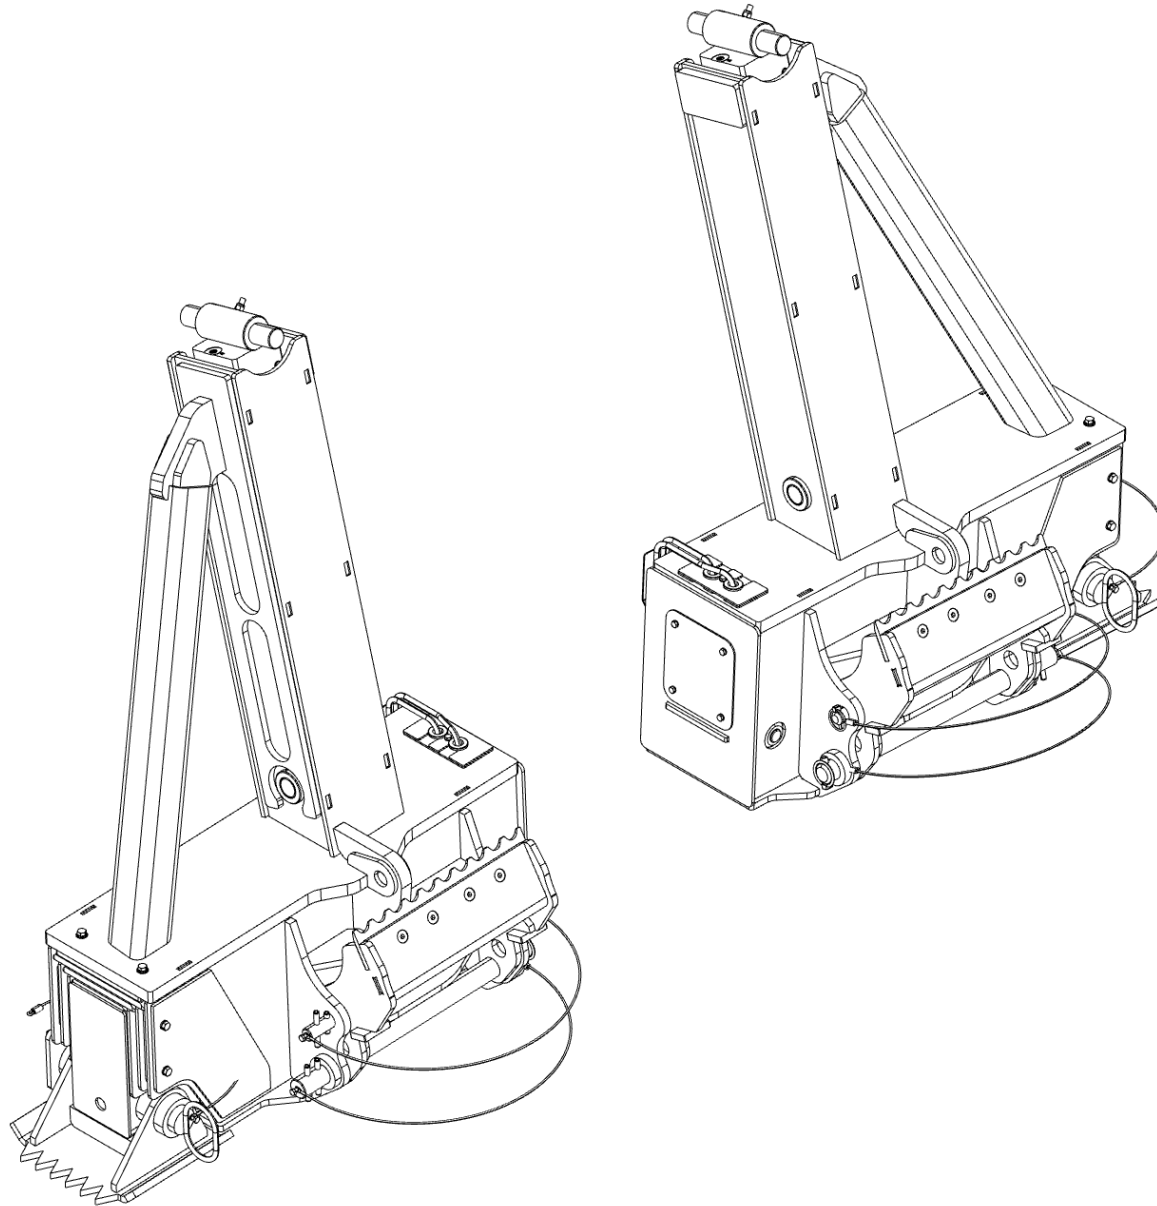

REAR OUTRIGGER ASSEMBLY (09028162)

Rear Outriggers

REAR OUTRIGGER ASSEMBLY (09028162) (cont'd)
Rear Outriggers (cont'd)

ITEM	PART NUMBER	DESCRIPTION	QTY
	09028162	4-STAGE REAR OUTRIGGER ASSY	
1	0300110	SNAP RING, 1" 5100-100	8
2	0300113	GREASE FITTING, 1/4-28 STR	2
3	0301422	FITTING, 6MJ-6MJ SMALL	4
4	0301522	ADAPTER, 6MJ-6MB	4
5	03015922	STAUFF CLAMP, 3/8 TWIN	4
6	03033346	TUBE, HYD ASSY LT REAR O/R EXT	1
7	03033347	TUBE, HYD ASSY LT REAR O/R RET	1
8	03033348	TUBE, HYD ASSY RT REAR O/R EXT	1
9	03033349	TUBE, HYD ASSY RT REAR O/R RET	1
10	0310289	FITTING-LONG ADAPTER 6MJ-8MBLL	4
11	0310707	CYLINDER, SPADE 4BOREx23STROKE	2
12	0312677	CYLINDER, TELESCOPING PIGGYBACK	2
13	0400066	SCREW, 1/4-20X3/4 HHC GR5	8
14	0400070	SCREW, 1/4-20X1 HHC GR5	2
15	0400132	SCREW, 3/8-16X1-1/2 HHC GR5	4
16	0400139	SET SCREW, 3/8-16X1-1/2 SOC	4
17	0400176	SCREW, 1/2-13X1 HHC GR5	10
18	0400221	SET SCREW, 3/8-16X1 SOC	2
19	0400228	SCREW, 3/8-24X5/8 BSC	8
20	0400347	SCREW, 3/8-24X7/8 HHC GR5	8
21	0400392	NUT, 3/8-16 LOK	8
22	0400398	NUT, 3/8-16 LOK JAM	2
23	0400410	NUT, 1/2-13 JAM	10
24	0400452	LKWASHER, 1/4	10
25	0400482	LKWASHER, 3/8	12

ITEM	PART NUMBER	DESCRIPTION	QTY
26	0400982	SCREW, 3/8-16X1-1/2 FHS	4
27	0402120	WASHER, 3/8 SS	4
28	07000162	SHAFT, 1 DIA X 5-1/2 L	2
29	07020904	PLATE, HARDLINE COVER RH	1
30	07020905	PLATE, HARDLINE COVER LH	1
31	0703231	PLATE, STOP OUTER BOOM	4
32	07039408	PLATE, TOP SPACER	2
33	07039412	PAD, O/R TOP ADJUSTMENT	10
34	0707117	SHAFT, UPPER SPADE	2
35	0721901	PIN - OUTRIGGER TOP	2
36	0721902	PIN - OUTRIGGER BOTTOM	2
37	0722970	PAD,SPACER	4
38	0723889	PLATE-HOSE RETAINING	4
39	0725043	PLATE-COVER	2
40	0727421	SHAFT, 1 DIA X 7 L	2
41	08023676	REAR O/R 2ND STAGE TUBE	2
42	08023677	REAR O/R 3RD STAGE TUBE	2
43	08023678	REAR O/R 4TH STAGE TUBE	2
44	08023679	REAR O/R LEFT 1ST STAGE WLMT	1
45	08023680	REAR O/R RIGHT 1ST STAGE WLMT	1
46	08025953	ADJUSTMENT PAD MOUNT WLMT	2
47	0807635	PAD REAR OUTRIGGER PAD	2
48	0906963	PIN - REAR OUTRIGGER PAD ASSY	2
49	0912051	CENTURY SPADE KIT	1
50	GH246	SPLIT RUBBER GROMMET	4