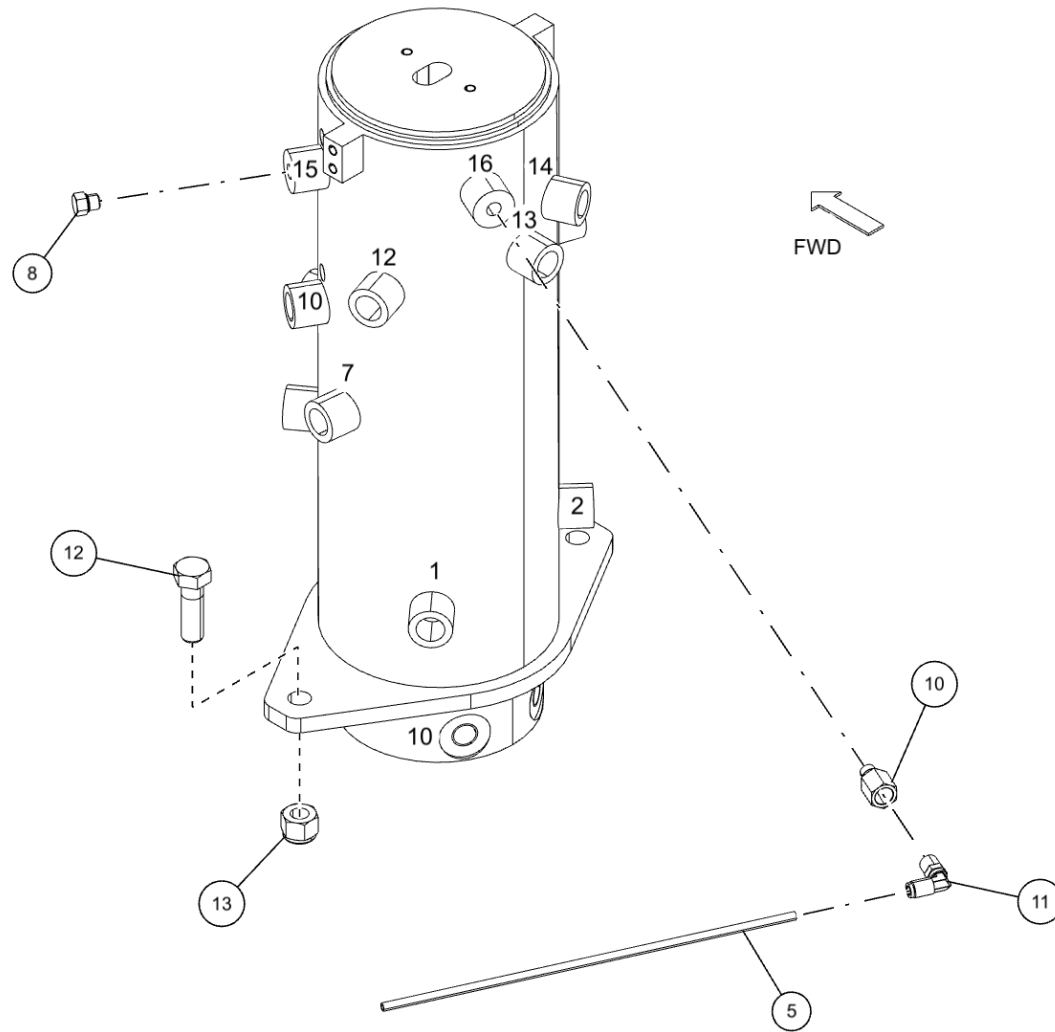

HYDRAULIC ROTARY - SUBFRAME (0911877) (cont'd)

Drain Port 15, Air Port 16 & Mounting Hardware

HYDRAULIC ROTARY - SUBFRAME (0911877) (cont'd)
Drain Port 15, Air Port 16 & Mounting Hardware (cont'd)

ITEM	PART NUMBER	DESCRIPTION	QTY
	0911877	KIT, SWIVEL PKG HYD ROTARY	
1	0300041	CONNECTOR, 8MJ-8MB	4
2	0300052	ELBOW, 8MJ-10MB90	4
3	0301388	ELBOW, 8MJ-8MB90	6
4	0301445	FITTING, EXTENDED	4
5	0301577	1/4 OD PLASTIC AIRLINE, BLACK	18
6	0302508	ELBOW, 8MJ-8MB90LL	6
7	0302695	ADAPTER, 6MJ-4MB	1
8	0303886	4 MB-PLUG	1
9	0310083	SWIVEL, HYDRAULIC	1
10	0310132	FITTING, HYD 4MB-4FP	2
11	0311575	1/4x1/4 PTC SWIVEL MALE ELBOW	2
12	0400260	SCREW, 5/8-11X2 HHC GR5	2
13	0400421	NUT, 5/8-11 LOK	2
14	GX263	FITTING, ELB 10MJ-10MB90	4