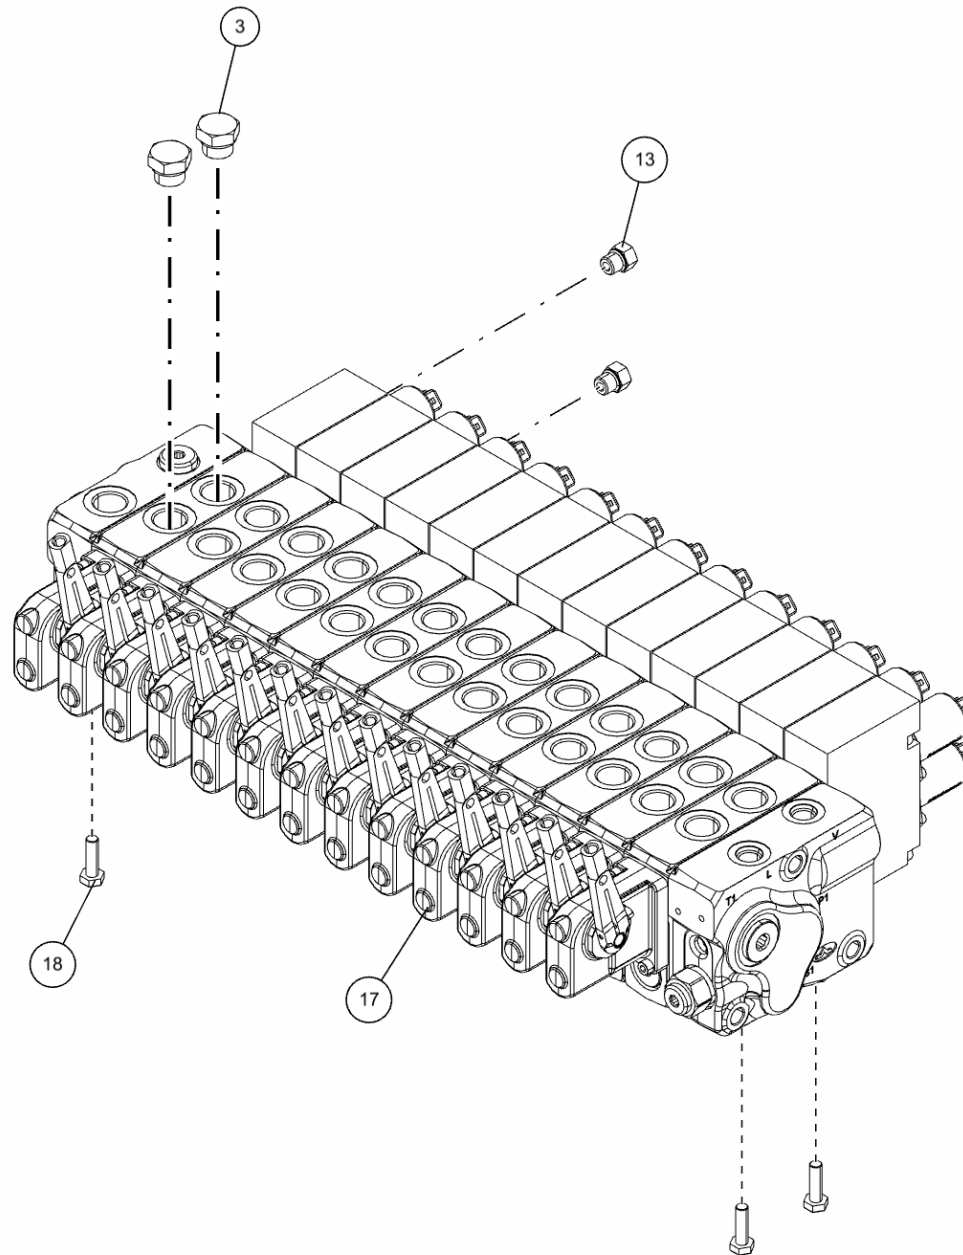

MAIN CONTROL VALVE ASSEMBLY (0911317) (cont'd)

Plugs & Mounting Hardware

MAIN CONTROL VALVE ASSEMBLY (0911317) (cont'd)
Plugs & Mounting Hardware (cont'd)

ITEM	PART NUMBER	DESCRIPTION	QTY
	0911317	WALVOIL VALVE ASSY 5 WINCH ROT	
1	0300041	CONNECTOR, 8MJ-8MB	6
2	0300044	ADAPTER, 6MJ-8MB	3
3	0300387	PLUG, 8MB	2
4	0301445	FITTING, EXTENDED	6
5	0301522	ADAPTER, 6MJ-6MB	3
6	0301620	ELBOW, 6MJ-6MB90	1
7	0301767	FITTING, HOSE BARB 1FJIX	2
8	0302085	FITTING, 90 DEG ADPTR	1
9	0302826	FITTING, TEE	1
10	0302829	FITTING, ADAPTOR	1
11	0303017	FITTING, CONNECTOR	2
12	0303079	ADAPTER, 10MJ-8MB	4
13	0303886	4 MB-PLUG	10
14	0307444	FITTING, 16MJ-10MB90	2
15	0307460	FITTING, HYD 6MJ-6MB90LL	1
16	0310289	FITTING-LONG ADAPTER 6MJ-8MBLL	3
17	0311130	VALVE-CONTROL 13 SPOOL ROTATOR	1
18	0410540	SCREW, M8-1.25X25 HHC 8.8	3
19	HC1291	FITTING, 4MJ-4MB STR THR	16