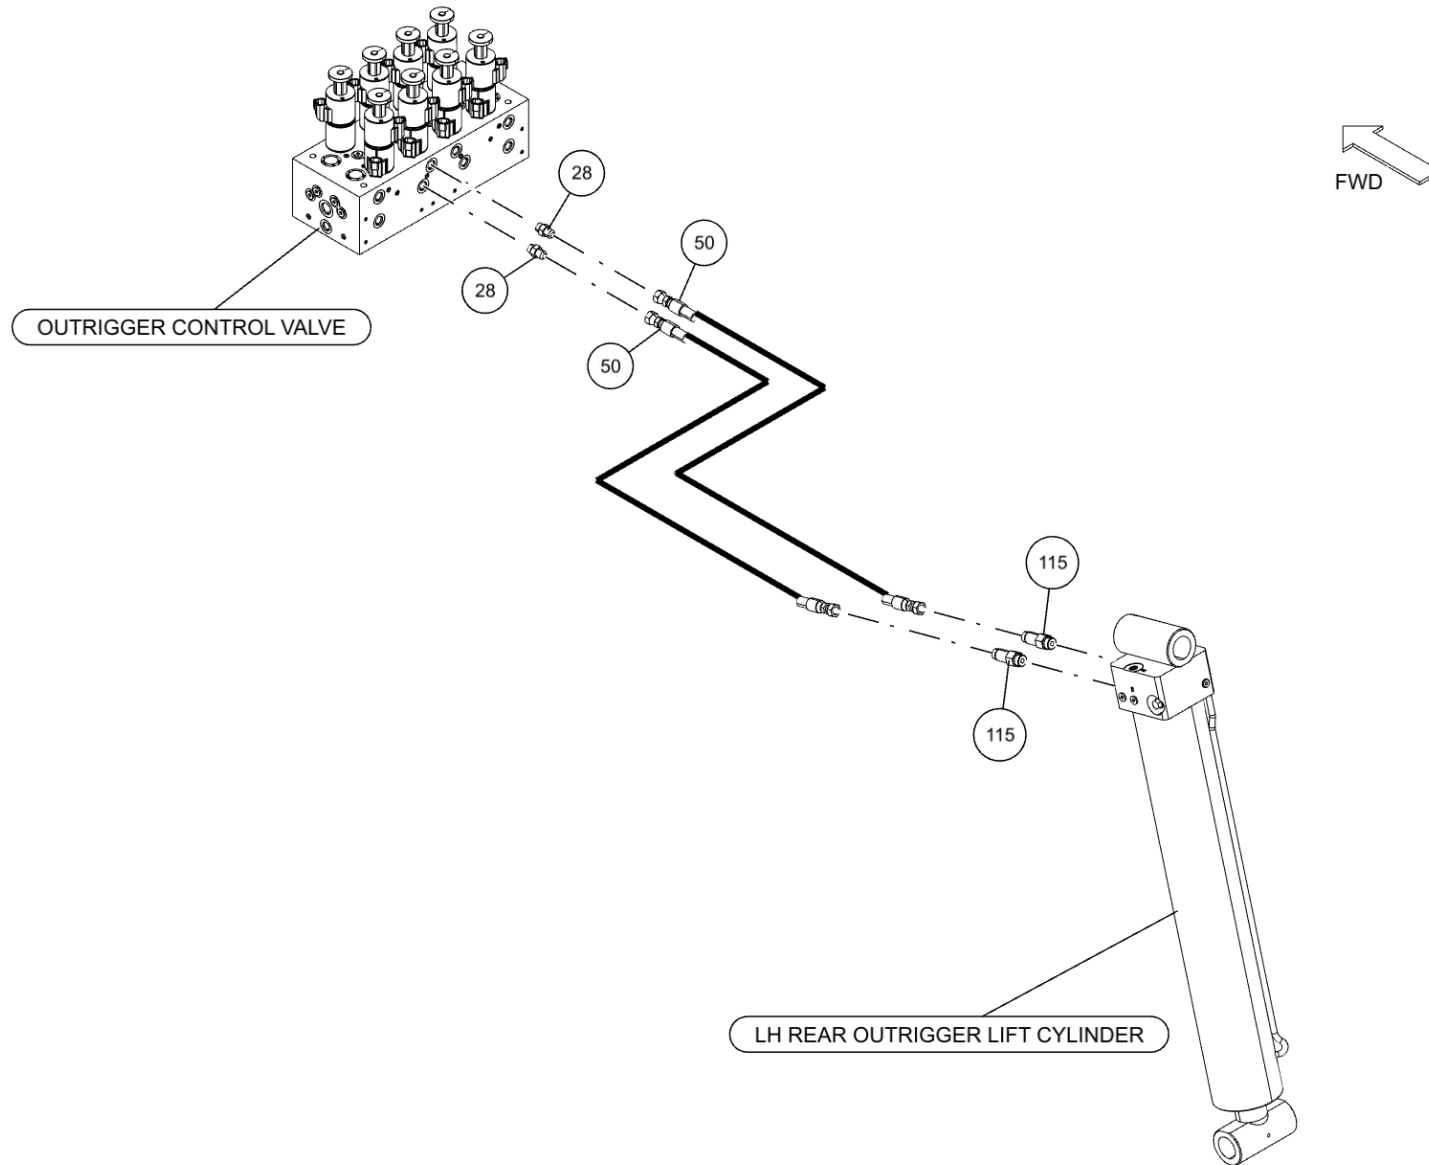

1150S SDU4 STREET LOW RIDER (09013150) (cont'd) Left Hand Rear Outrigger Lift Cylinder Hydraulic Hoses

1150S SDU4 STREET LOW RIDER (09013150) (cont'd)

Left Hand Rear Outrigger Lift Cylinder Hydraulic Hoses (cont'd)

ITEM	PART NUMBER	DESCRIPTION	QTY
1	09013150	1150S SDU4 ST LR 22K 50K DW	
	0300041	CONNECTOR, 8MJ-8MB	10
2	0300044	ADAPTER, 6MJ-8MB	6
3	0300052	ELBOW, 8MJ-10MB90	4
4	0300113	GREASE FITTING, 1/4-28 STR	1
5	0300229	FITTING, ELB 8MJ-8MP90	1
6	0300364	CLAMP-HOSE,0.875"-2.75" 50"LBS	4
7	0300431	CONNECTOR, 16MJ-16MJ	1
8	0300558	HOSE, SUCTION 2"ID 100R4 (C4)	15 FT.
9	0300657	HOSE HYD, 46" LG	4
10	0300659	HOSE HYD, 45"	2
11	0300660	HOSE HYD, 120"	8
12	0300835	KNOB-BOOM (UP-DOWN)	1
13	0300837	KNOB-BOOM (IN-OUT)	1
14	0300865	FITTING, CONNECTOR 8MJ-8MJ	3
15	03008669	HOSE HYD 144"	1
16	0301113	HOSE HYD, 82"	2
17	0301368	ADAPTER, 16MB-12MJ	1
18	0301370	HOSE HYD LIFT CYL 1040-B	2
19	0301376	CONNECTOR 8 MJ - 10 MB	6
20	0301377	FITTING, TEE,3/8" JIC	1
21	0301388	ELBOW, 8MJ-8MB90	19
22	0301422	FITTING, 6MJ-6MJ SMALL	5
23	0301427	HOSE HYD, 11" 5000 PSI	1
24	0301445	FITTING, EXTENDED	10
25	0301470	FITTING, 90ELB 6MJ-8MB90	10
26	0301471	HOSE, 30" 8FJK-8M3K-8FJX90	5
27	0301473	HOSE HYD, 18" LG	4
28	0301522	ADAPTER, 6MJ-6MB	25
29	0301577	1/4 OD PLASTIC AIRLINE, BLACK	69 FT.
30	03015922	STAUFF CLAMP, 3/8 TWIN	4
31	03016142	TUBE, HYD ASSY SF TO O/R	4
32	0301619	TEE, 6MJ-6MJ-6MB BRANCH	3
33	0301620	ELBOW, 6MJ-6MB90	13
34	0301637	FITTING, FL - FLANGE	1
35	0301695	HOSE HYD, 91"	2
36	0301696	FITTING, ELB 90 DEG 6MJ-6FJX90	3
37	0301730	VALVE, DOUBLE HOLDING	1
38	0301767	FITTING, HOSE BARB 1FJIX	1
39	0301781	FITTING, SWV NUT RUN TEE	2
40	0301837	INLINE ORIFICE	1
41	0301861	QUICK PIN,LINCH -B7932 PL 7/16	2
42	0301895	GREASE FITTING, 1/8 STR PTF	6
43	0301909	RECEPTACLE BOOT	1
44	0301946	FITTING, BLKHD CONNECT	3
45	0301948	HD 7 WAY TRAILER CONNECT	1
46	0301997	HOSE HYD, 18" 6FJX-6FJX -6M2T	1
47	0301998	HOSE HYD, 24" LG	2
48	0302000	HOSE HYD, 24"	2
49	0302008	HOSE HYD, 66"	1
50	0302056	HOSE HYD, 183"	5
51	0302085	FITTING, 90 DEG ADPTR	2
52	0302170	FITTING, SWV 90 DEG BENT	3
53	0302205	GAUGE, FLUSH MNTG-6000 PSI	1
54	0302313	HOSE HYD, 25"	4
55	0302321	ELBOW, 8MJ-8MB45	4
56	0302367	PIPE NIPPLE - 2 X 4	1
57	0302372	HOSE HYD, 240" LG	4