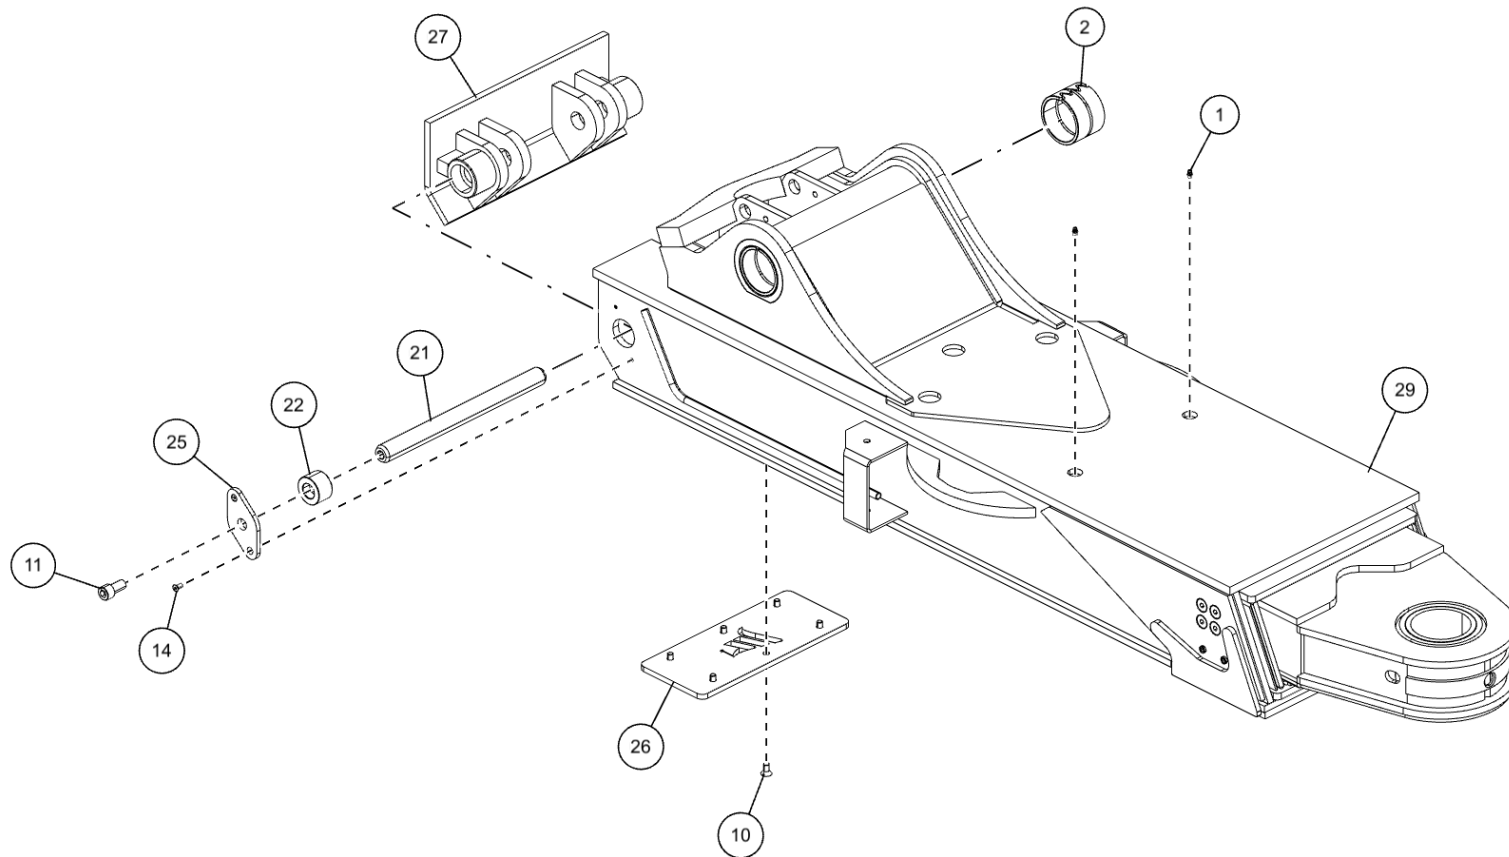

SDU4 LOW RIDER ASSEMBLY (0911589) (cont'd)

Outer Components

SDU4 LOW RIDER ASSEMBLY (0911589) (cont'd)
Outer Components (cont'd)

ITEM	PART NUMBER	DESCRIPTION	QTY
	0911589	LOWRIDER ASSY-SDU4 STREET 100K	
1	0300113	GREASE FITTING, 1/4-28 STR	4
2	0302538	BUSHING - U/L	2
3	03042237	ANTI SNAKING SPACER PUCK 15/16	2
4	0307460	FITTING, HYD 6MJ-6MB90LL	2
5	0310629	CYL, HYD - U/L BOOM EXTEND	2
6	0311442	WEAR PAD (15/16 x 1 x 4)	2
7	0400079	SCREW, 1/4-20X3/4 FHS GR5	4
8	0400086	SCREW, 1/4-20X1-1/4 FHS	4
9	0400139	SET SCREW, 3/8-16X1-1/2 SOC	1
10	0400155	SCREW, 3/8-16X3/4 FHS	6
11	0400249	SCREW, 5/8-11X1-1/4 SHC	2
12	0400344	SCREW, 1/2-13X3/4 FHS GR8	8
13	0400392	NUT, 3/8-16 LOK	1
14	0400594	SCREW, 1/4-20X5/8 FHS	4
15	0400749	SCREW, 1/2-13X1-1/4 FHS	18
16	0400990	SET SCREW, 1/2-13X1/2 SOC	6
17	07047167	BAR, STOP, OFFSET	1
18	07049606	ANTI SNAKING SPACER (BOLT-ON)	2
19	0717869	PLATE, SPACER (BOLT-ON)	2
20	0717871	PIN, CYLINDER ROD	1
21	0717872	PIN, EXTEND CYLINDER BASE	1
22	0717873	PIN, SHEAR OUTER BOOM	2
23	0718087	PLATE - PAD SPACER	2
24	0718096	BLOCK, STOP	1
25	0724419	PLATE-PLUG RETAINER	2
26	0724683P	U/L HEEL POLISHED-LOWRIDER	1
27	0810014	BRACKET-EXT CYL	1
28	0810148	2nd STAGE BOOM WLMT - 9055 LR	1
29	0810290	OUTER WLDMT-SDU4 STREET LOWRDR	1
30	0911040	LOWRIDER 3 INNER ASSY	1
31	9012594	FITT, HYD RUN TEE, 6MJx6MBx6MJ	2
32	930150003	TOP PADS	4
33	930150004	BOTTOM PADS	2