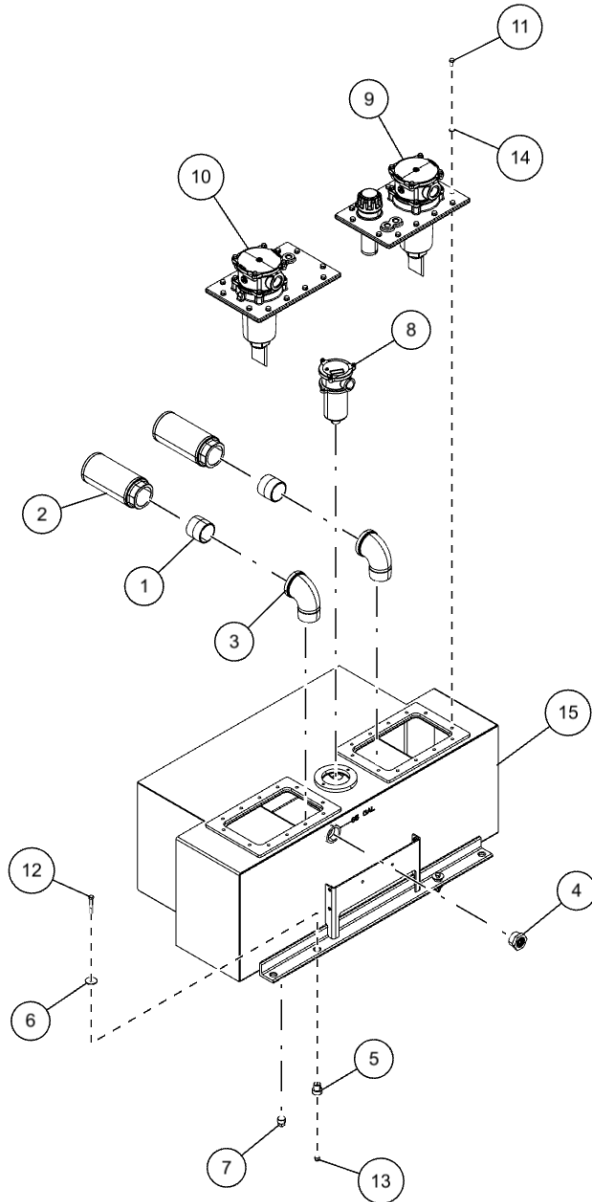

HYDRAULIC TANK - SUBFRAME (0911857)

Hydraulic Tank Components

HYDRAULIC TANK - SUBFRAME (0911857) (cont'd)
Hydraulic Tank Components (cont'd)

ITEM	PART NUMBER	DESCRIPTION	QTY
	0911857	TANK ASSY	
1	03006046	NIPPLE, 2-1/2" CLOSE SCH 40	2
2	03006050	STRAINER, SUCTION 2-1/2"	2
3	03006051	ELBOW, STREET 2-1/2" SCH 40	2
4	0301541	SIGHT GAGE, TYPE SVM-24	1
5	0302227	CENTER BONDED MOUNT	4
6	0302228	SPECIAL WASHER (LORD	4
7	0303155	PIPE PLUG 3/4 NPT MAGNETIC	1
8	0310296	FILTR HEAD ASSY W' ELEMENT	1
9	0310429	TANK COVER - FILTER & FILLER	1
10	0310430	TANK COVER & FILTER	1
11	0400121	SCREW, 3/8-16X3/4 HHC GR5	24
12	0400150	SCREW, 3/8-16X2-1/2 HHC GR5	4
13	0400392	NUT, 3/8-16 LOK	4
14	0400482	LKWASHER, 3/8	24
15	0810468	TANK WLDMT	1