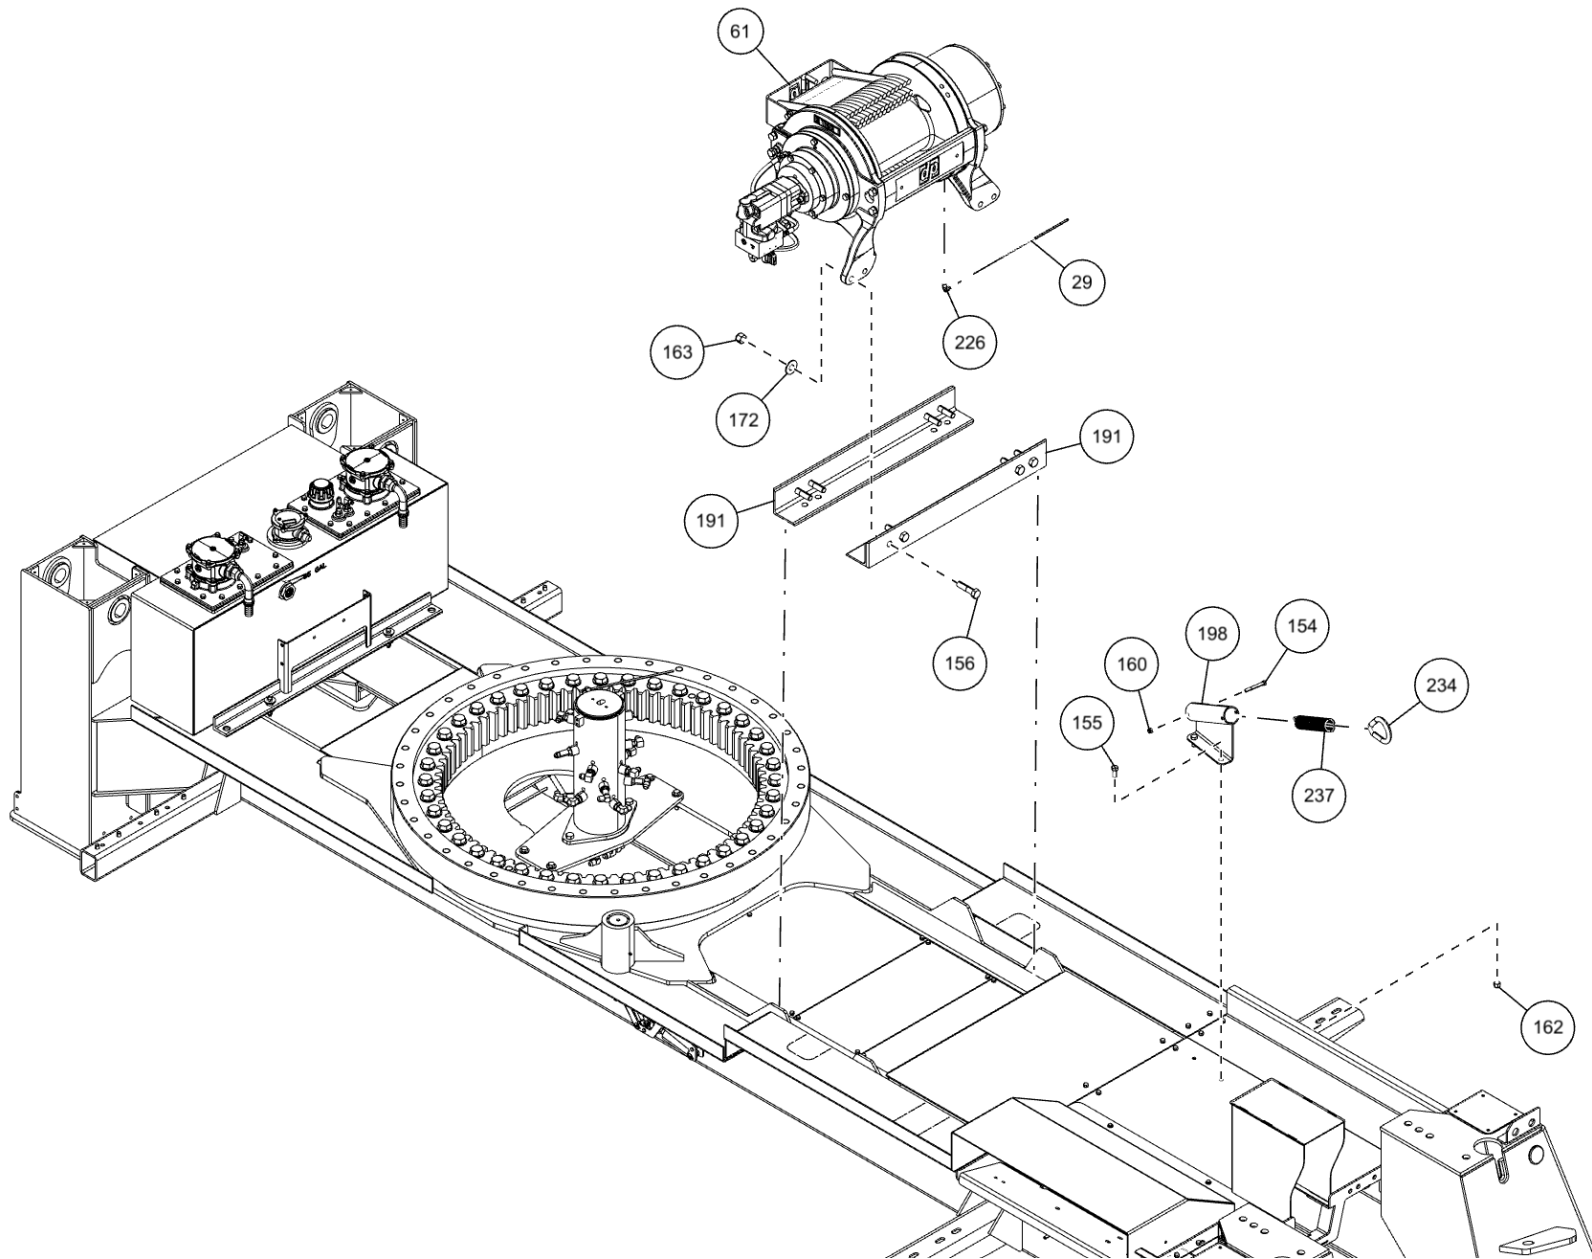

1150S SDU4 STREET LOW RIDER (09013150) (cont'd)
Front Outrigger D-Rings (cont'd)

ITEM	PART NUMBER	DESCRIPTION	QTY
174	0400687	SCREW, 10-24X3/4 PRH SS	4
175	0400816	WASHER, M10 SS	4
176	0400900	NUT, 1/2-13 LOK JAM	2
177	0402020	SCREW, 1/4-20X3/4 HHC SS	2
178	0402021	SCREW, 1/4-20X1 HHC SS	2
179	0402044	SCREW, 3/8-16X1-1/2 HHC SS	8
180	0402094	NUT, HEX 6-32 SS	3
181	0402110	WASHER, 1/4 SS	17
182	0402111	LKWASHER, 1/4 SS	19
183	0402113	NUT, 1/4-20 LOK SS	2
184	0402118	LKWASHER, 5/16 SS	8
185	0402121	LKWASHER, 3/8 SS	2
186	0712230	BOSS, TURNTABLE LOCK	2
187	0719585	D-RING, TOWING	2
188	0722173	PLATE - VALVE MOUNTING	2
189	0722381	ANGLE - BULKHEAD	2
190	0724651	COVER	2
191	0726179	ANGLE, WINCH MTG, UNIVERSAL	2
192	0726532	COVER - REAR FLOOR PLATE	2
193	0726533	PANEL-FRT CNTR DECK CVR SHORT	1
194	0803923	PIN WLDT - D RING	2
195	0806767	SUPPORT BRKT SHEAVE HEAD SINGL	1
196	0806994	HOUSE LOCK INDICATOR WELDMNT	2
197	0810067	BRACKET-CHAIN ROLLER	2
198	0810500	CABLE TIE BACK WLMT	1
199	09000135	ILLUMINATED LEGEND ASSY-RT UPP	1
200	09025482	K3VL80 PUMP KIT	1
201	09028162	4-STAGE REAR OUTRIGGER ASSY	1
202	0906532	SWIVEL - BOOM ASSEMBLY	1
203	0908418	KIT-MUDFLAP CENTURY ROTATOR	1
204	0908540	BRACKET SUPT, CABLE GUIDE DRAG	1
205	0910260	FRONT OUTRIGGER INSTALLATION	1
206	0910635	OUTRIGGER BLEED VALVE ASSY	1
207	0911237	ILLUM LEGEND ASSY RH LWR WLW	1
208	0911241	CONTROL ASSY, 12 HANDLE WALVOL	1
209	0911316	OUTRIGGER CONTL VALVE KIT-WV	1
210	0911317	WALVOIL VALVE ASSY 5 WINCH ROT	1

ITEM	PART NUMBER	DESCRIPTION	QTY
211	0911324	RH CTL STATION ASSY 5 WINCH WV	1
212	0911331	ILLUM LEGEND ASSY LH LWR WV	1
213	0911449	1150 BOOM ASSY	1
214	0911454	WINCH ASSY 1150	1
215	0911511	ILLUM LGND LH UPPER WV MMO	1
216	0911547	SUBFRM ASSY 1150	1
217	0911548	WRECKER FRM ASSY 1150 12V	1
218	0911591	BUA 22K DRAG WINCH 1150	1
219	0911652	3-STG FRT OUTRGR ASSY BIG FEET	1
220	0911760	SDU4 STREET LOWRIDER&MAST ASY	1
221	0911804	AIR REGULATOR-GAUGE ASSEMBLY	2
222	0911957	KIT, D-RING PARTS	4
223	0912063	XBAR ASY-XHD 5X5 CENT W/ LWRDR	1
224	24773017	HOSE ASSEMBLY 140"LG	2
225	24773018	HOSE ASSEMBLY 140"LG	2
226	9010520	FITTING-ELBOW 1/4T-1/4NPT	3
227	9011071	FITT, BRASS TEE 1/4T-1/4T-1/4T	1
228	9012552	BULKHEAD ADAPTER 1/8M-1/8F NPT	6
229	9012594	FITT,HYD RUN TEE, 6MJx6MBx6MJ	9
230	9024041	SWITCH, ROCKER SPST RED 12V21A	22
231	9041010	1/4 NC X 2 1/4 HHCS GR8	6
232	9041402	1/2 NC X 1 1/4 HHCS PLT GR8	6
233	9041403	1/2 NC X 1 1/2 HHCS PL GR8	14
234	9048800	5/8 WELDLESS CHAIN LINK	1
235	9402970	TOOLBOX MTG. PAD	14
236	942480011	PLATE,SLOT-SS REAR WASHER TBOX	20
237	945030007	CABLE TIE BACK SPRING-1	1
238	AWS-6821-A	HOSE ASSY-PRESSURE	10
239	FC41	FITTING-90DEG BLKHD ELB W/ NUT	9
240	GX263	FITTING, ELB 10MJ-10MB90	4
241	HC1291	FITTING, 4MJ-4MB STR THR	17
242	IC209	FTG-90DEG ADPTR 1/4 ORB	3

1150S SDU4 STREET LOW RIDER (09013150) (cont'd)

Deck Winch Mounting Brackets & Cable Stow Bracket