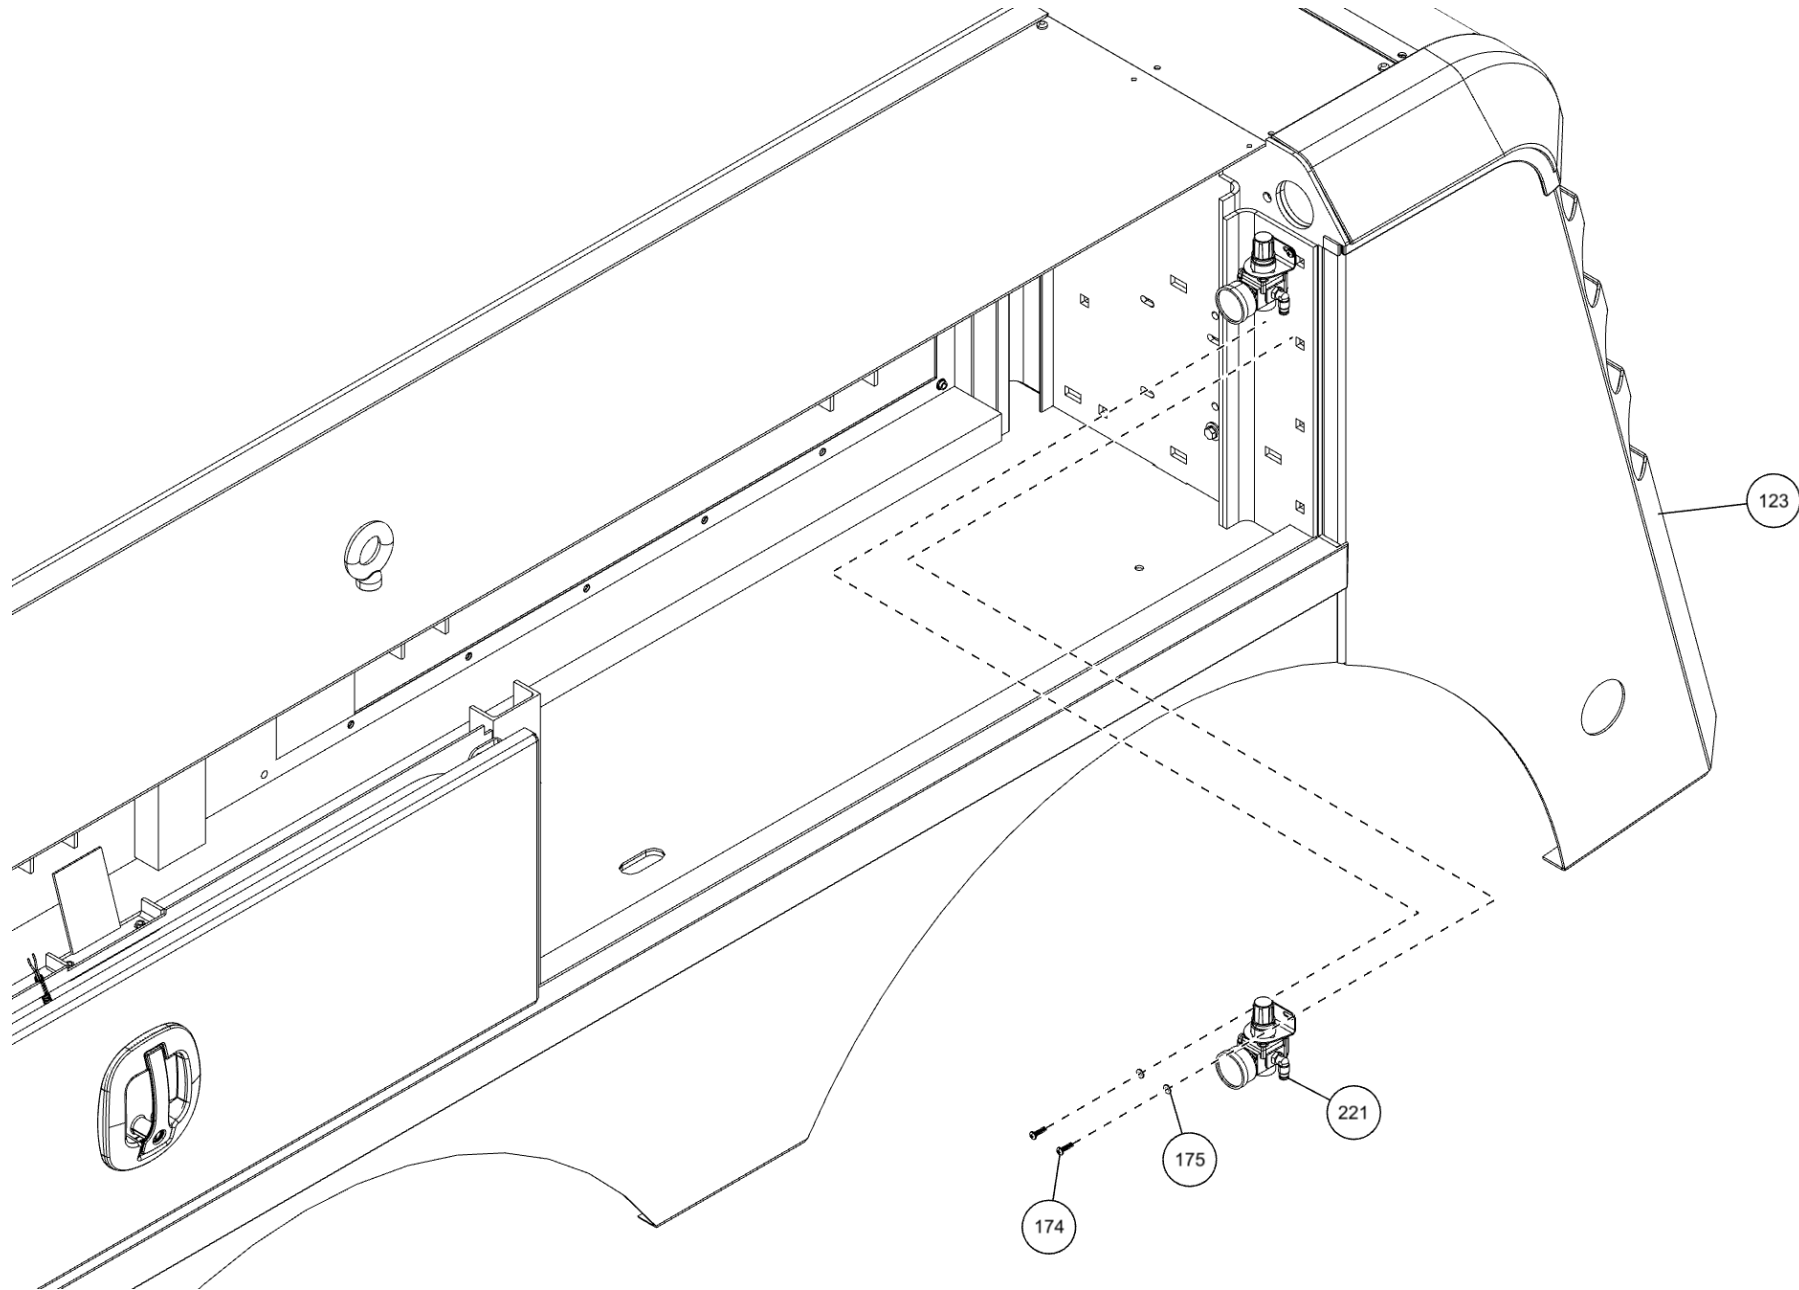

1150S SDU4 STREET LOW RIDER (09013150) (cont'd)
Water Separator & Back-Up Alarm (cont'd)

ITEM	PART NUMBER	DESCRIPTION	QTY
174	0400687	SCREW, 10-24X3/4 PRH SS	4
175	0400816	WASHER, M10 SS	4
176	0400900	NUT, 1/2-13 LOK JAM	2
177	0402020	SCREW, 1/4-20X3/4 HHC SS	2
178	0402021	SCREW, 1/4-20X1 HHC SS	2
179	0402044	SCREW, 3/8-16X1-1/2 HHC SS	8
180	0402094	NUT, HEX 6-32 SS	3
181	0402110	WASHER, 1/4 SS	17
182	0402111	LKWASHER, 1/4 SS	19
183	0402113	NUT, 1/4-20 LOK SS	2
184	0402118	LKWASHER, 5/16 SS	8
185	0402121	LKWASHER, 3/8 SS	2
186	0712230	BOSS, TURNTABLE LOCK	2
187	0719585	D-RING, TOWING	2
188	0722173	PLATE - VALVE MOUNTING	2
189	0722381	ANGLE - BULKHEAD	2
190	0724651	COVER	2
191	0726179	ANGLE, WINCH MTG, UNIVERSAL	2
192	0726532	COVER - REAR FLOOR PLATE	2
193	0726533	PANEL-FRT CNTR DECK CVR SHORT	1
194	0803923	PIN WLDT - D RING	2
195	0806767	SUPPORT BRKT SHEAVE HEAD SINGL	1
196	0806994	HOUSE LOCK INDICATOR WELDMNT	2
197	0810067	BRACKET-CHAIN ROLLER	2
198	0810500	CABLE TIE BACK WLMT	1
199	09000135	ILLUMINATED LEGEND ASSY-RT UPP	1
200	09025482	K3VL80 PUMP KIT	1
201	09028162	4-STAGE REAR OUTRIGGER ASSY	1
202	0906532	SWIVEL - BOOM ASSEMBLY	1
203	0908418	KIT-MUDFLAP CENTURY ROTATOR	1
204	0908540	BRACKET SUPT, CABLE GUIDE DRAG	1
205	0910260	FRONT OUTRIGGER INSTALLATION	1
206	0910635	OUTRIGGER BLEED VALVE ASSY	1
207	0911237	ILLUM LEGEND ASSY RH LWR WLV	1
208	0911241	CONTROL ASSY, 12 HANDLE WALVOL	1
209	0911316	OUTRIGGER CONTL VALVE KIT-WV	1
210	0911317	WALVOIL VALVE ASSY 5 WINCH ROT	1

ITEM	PART NUMBER	DESCRIPTION	QTY
211	0911324	RH CTL STATION ASSY 5 WINCH WV	1
212	0911331	ILLUM LEGEND ASSY LH LWR WV	1
213	0911449	1150 BOOM ASSY	1
214	0911454	WINCH ASSY 1150	1
215	0911511	ILLUM LGND LH UPPER WV MMO	1
216	0911547	SUBFRM ASSY 1150	1
217	0911548	WRECKER FRM ASSY 1150 12V	1
218	0911591	BUA 22K DRAG WINCH 1150	1
219	0911652	3-STG FRT OUTRGR ASSY BIG FEET	1
220	0911760	SDU4 STREET LOWRIDER&MAST ASY	1
221	0911804	AIR REGULATOR-GAUGE ASSEMBLY	2
222	0911957	KIT, D-RING PARTS	4
223	0912063	XBAR ASY-XHD 5X5 CENT W/ LWRDR	1
224	24773017	HOSE ASSEMBLY 140"LG	2
225	24773018	HOSE ASSEMBLY 140"LG	2
226	9010520	FITTING-ELBOW 1/4T-1/4NPT	3
227	9011071	FITT, BRASS TEE 1/4T-1/4T-1/4T	1
228	9012552	BULKHEAD ADAPTER 1/8M-1/8F NPT	6
229	9012594	FITT,HYD RUN TEE, 6MJx6MBx6MJ	9
230	9024041	SWITCH, ROCKER SPST RED 12V21A	22
231	9041010	1/4 NC X 2 1/4 HHCS GR8	6
232	9041402	1/2 NC X 1 1/4 HHCS PLT GR8	6
233	9041403	1/2 NC X 1 1/2 HHCS PL GR8	14
234	9048800	5/8 WELDLESS CHAIN LINK	1
235	9402970	TOOLBOX MTG. PAD	14
236	942480011	PLATE,SLOT-SS REAR WASHER TBOX	20
237	945030007	CABLE TIE BACK SPRING-1	1
238	AWS-6821-A	HOSE ASSY-PRESSURE	10
239	FC41	FITTING-90DEG BLKHD ELB W/ NUT	9
240	GX263	FITTING, ELB 10MJ-10MB90	4
241	HC1291	FITTING, 4MJ-4MB STR THR	17
242	IC209	FTG-90DEG ADPTR 1/4 ORB	3

1150S SDU4 STREET LOW RIDER (09013150) (cont'd)
Air Regulator / Gauge Assembly