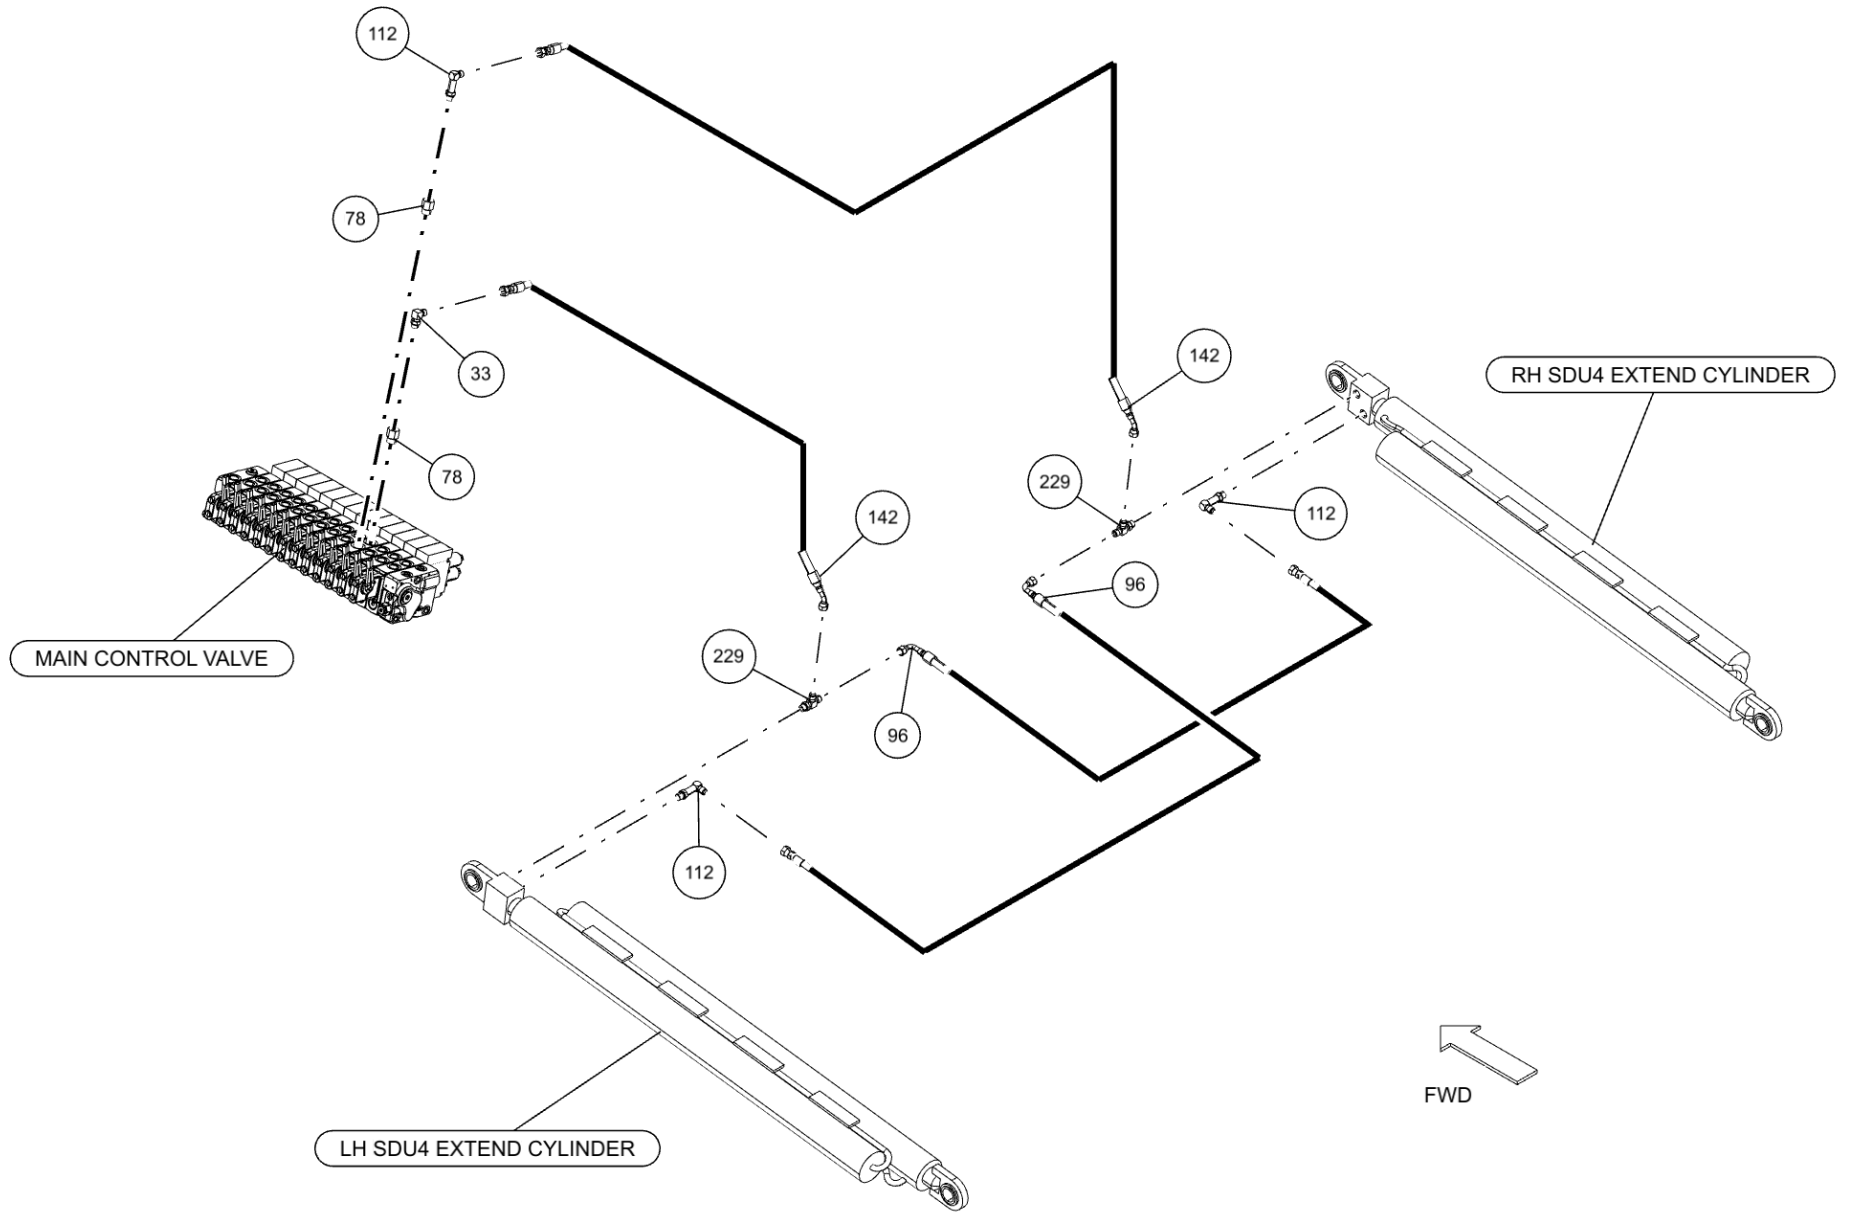

1150S SDU4 STREET LOW RIDER (09013150) (cont'd)

SDU4 Extend Cylinder Hydraulic Hoses

1150S SDU4 STREET LOW RIDER (09013150) (cont'd)

SDU4 Extend Cylinder Hydraulic Hoses (cont'd)

ITEM	PART NUMBER	DESCRIPTION	QTY
1	09013150	1150S SDU4 ST LR 22K 50K DW	
	0300041	CONNECTOR, 8MJ-8MB	10
2	0300044	ADAPTER, 6MJ-8MB	6
3	0300052	ELBOW, 8MJ-10MB90	4
4	0300113	GREASE FITTING, 1/4-28 STR	1
5	0300229	FITTING, ELB 8MJ-8MP90	1
6	0300364	CLAMP-HOSE,0.875"-2.75" 50"LBS	4
7	0300431	CONNECTOR, 16MJ-16MJ	1
8	0300558	HOSE, SUCTION 2"ID 100R4 (C4)	15 FT.
9	0300657	HOSE HYD, 46" LG	4
10	0300659	HOSE HYD, 45"	2
11	0300660	HOSE HYD, 120"	8
12	0300835	KNOB-BOOM (UP-DOWN)	1
13	0300837	KNOB-BOOM (IN-OUT)	1
14	0300865	FITTING, CONNECTOR 8MJ-8MJ	3
15	03008669	HOSE HYD 144"	1
16	0301113	HOSE HYD, 82"	2
17	0301368	ADAPTER, 16MB-12MJ	1
18	0301370	HOSE HYD LIFT CYL 1040-B	2
19	0301376	CONNECTOR 8 MJ - 10 MB	6
20	0301377	FITTING, TEE,3/8" JIC	1
21	0301388	ELBOW, 8MJ-8MB90	19
22	0301422	FITTING, 6MJ-6MJ SMALL	5
23	0301427	HOSE HYD, 11" 5000 PSI	1
24	0301445	FITTING, EXTENDED	10
25	0301470	FITTING, 90ELB 6MJ-8MB90	10
26	0301471	HOSE, 30" 8FJK-8M3K-8FJX90	5
27	0301473	HOSE HYD, 18" LG	4
28	0301522	ADAPTER, 6MJ-6MB	25
29	0301577	1/4 OD PLASTIC AIRLINE, BLACK	69 FT.
30	03015922	STAUFF CLAMP, 3/8 TWIN	4
31	03016142	TUBE, HYD ASSY SF TO O/R	4
32	0301619	TEE, 6MJ-6MJ-6MB BRANCH	3
33	0301620	ELBOW, 6MJ-6MB90	13
34	0301637	FITTING, FL - FLANGE	1
35	0301695	HOSE HYD, 91"	2
36	0301696	FITTING, ELB 90 DEG 6MJ-6FJX90	3
37	0301730	VALVE, DOUBLE HOLDING	1
38	0301767	FITTING, HOSE BARB 1FJIX	1
39	0301781	FITTING, SWV NUT RUN TEE	2
40	0301837	INLINE ORIFICE	1
41	0301861	QUICK PIN,LINCH -B7932 PL 7/16	2
42	0301895	GREASE FITTING, 1/8 STR PTF	6
43	0301909	RECEPTACLE BOOT	1
44	0301946	FITTING, BLKHD CONNECT	3
45	0301948	HD 7 WAY TRAILER CONNECT	1
46	0301997	HOSE HYD, 18" 6FJX-6FJX -6M2T	1
47	0301998	HOSE HYD, 24" LG	2
48	0302000	HOSE HYD, 24"	2
49	0302008	HOSE HYD, 66"	1
50	0302056	HOSE HYD, 183"	5
51	0302085	FITTING, 90 DEG ADPTR	2
52	0302170	FITTING, SWV 90 DEG BENT	3
53	0302205	GAUGE, FLUSH MNTG-6000 PSI	1
54	0302313	HOSE HYD, 25"	4
55	0302321	ELBOW, 8MJ-8MB45	4
56	0302367	PIPE NIPPLE - 2 X 4	1
57	0302372	HOSE HYD, 240" LG	4