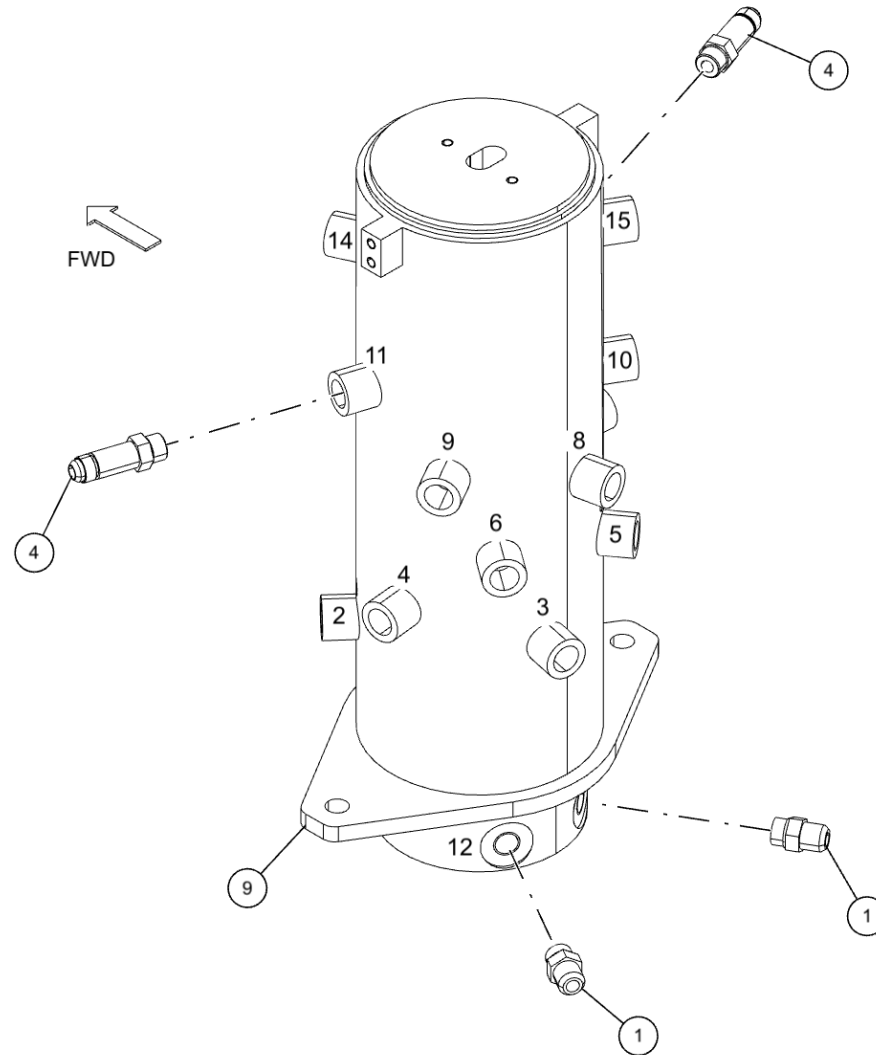

HYDRAULIC ROTARY - SUBFRAME (0911877) (cont'd)

Boom In/Out Ports 11 & 12

HYDRAULIC ROTARY - SUBFRAME (0911877) (cont'd)
Boom In/Out Ports 11 & 12 (cont'd)

ITEM	PART NUMBER	DESCRIPTION	QTY
	0911877	KIT, SWIVEL PKG HYD ROTARY	
1	0300041	CONNECTOR, 8MJ-8MB	4
2	0300052	ELBOW, 8MJ-10MB90	4
3	0301388	ELBOW, 8MJ-8MB90	6
4	0301445	FITTING, EXTENDED	4
5	0301577	1/4 OD PLASTIC AIRLINE, BLACK	18
6	0302508	ELBOW, 8MJ-8MB90LL	6
7	0302695	ADAPTER, 6MJ-4MB	1
8	0303886	4 MB-PLUG	1
9	0310083	SWIVEL, HYDRAULIC	1
10	0310132	FITTING, HYD 4MB-4FP	2
11	0311575	1/4x1/4 PTC SWIVEL MALE ELBOW	2
12	0400260	SCREW, 5/8-11X2 HHC GR5	2
13	0400421	NUT, 5/8-11 LOK	2
14	GX263	FITTING, ELB 10MJ-10MB90	4