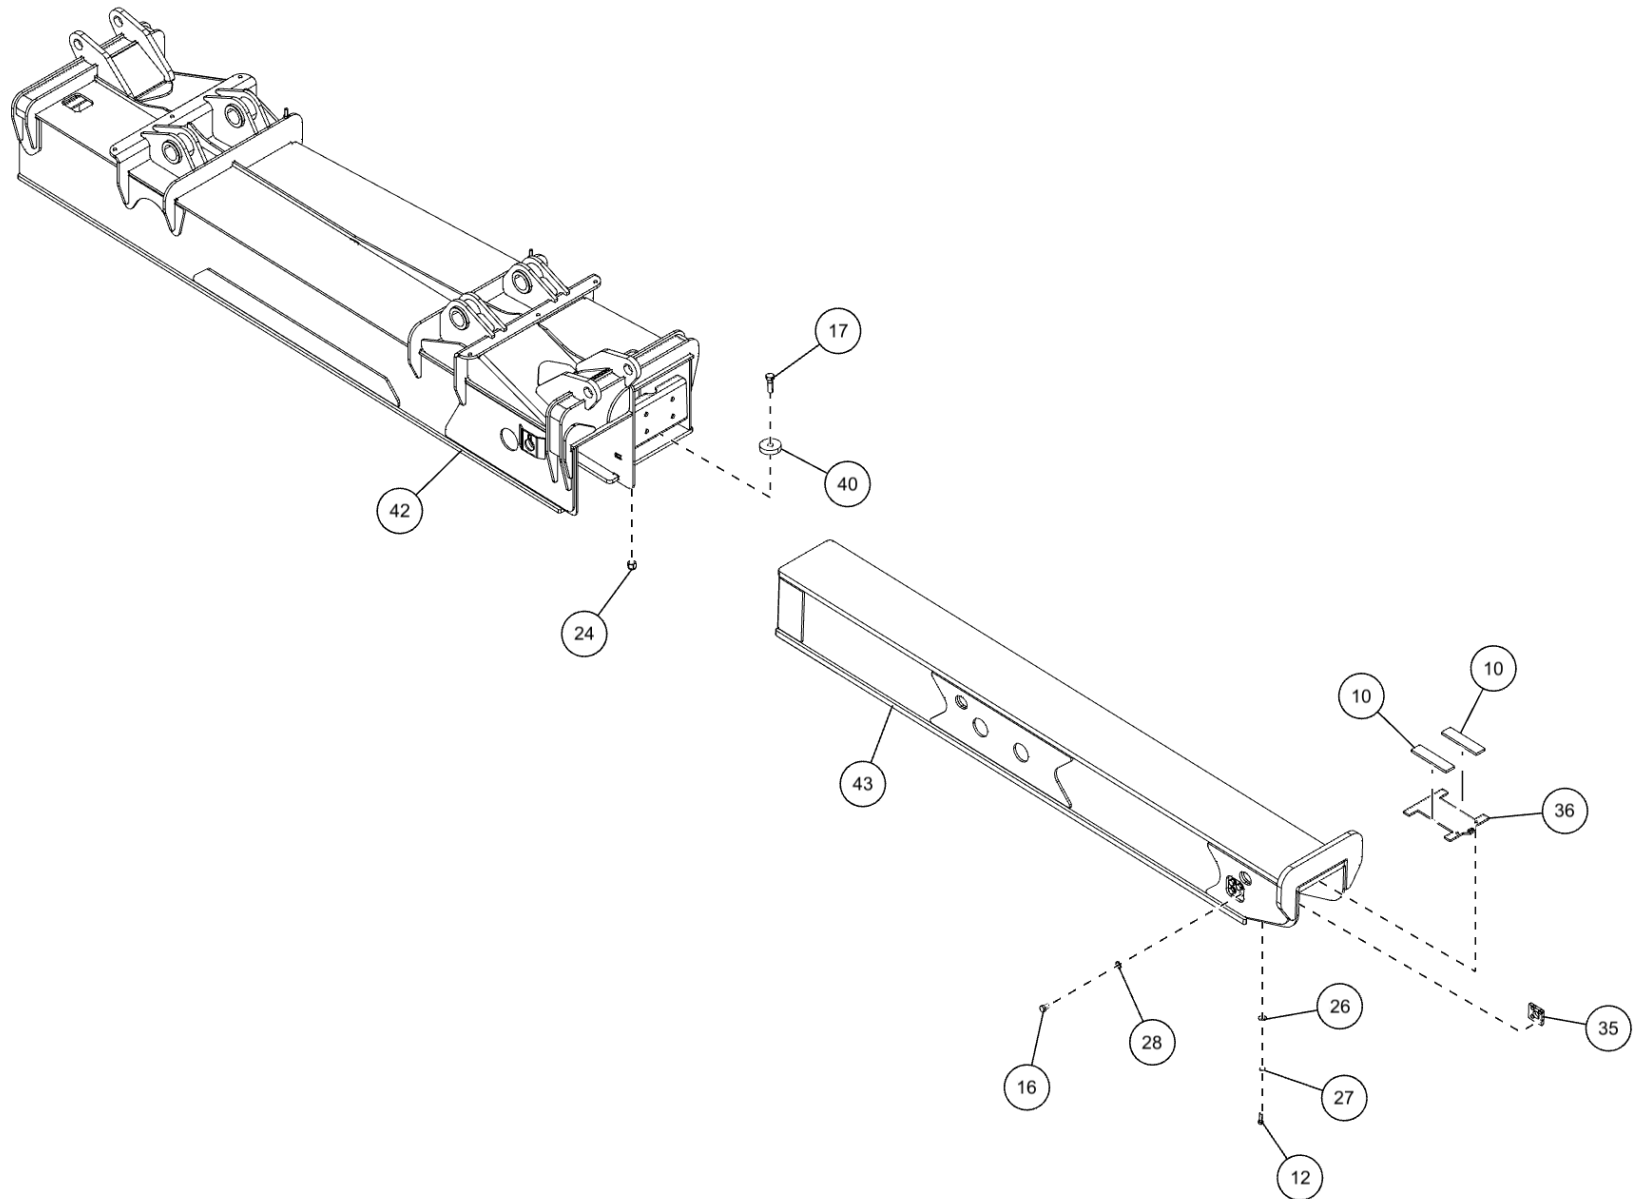

FRONT OUTRIGGER ASSEMBLY - BIG FEET (0911652) (cont'd)

Second Stage Components & Plate Stop

FRONT OUTRIGGER ASSEMBLY - BIG FEET (0911652) (cont'd)
Second Stage Components & Plate Stop (cont'd)

ITEM	PART NUMBER	DESCRIPTION	QTY
	0911652	3-STG FRT OUTRGE ASSY BIG FEET	
1	0300113	GREASE FITTING, 1/4-28 STR	4
2	0301522	ADAPTER, 6MJ-6MB	2
3	0301601	CLAMP, HOSE, INSUL, 5/8	4
4	0301642	SNAP RING, 1-1/4 DIA	4
5	0302509	ELBOW, 6MJ-6MB45	2
6	03026693	PAD, SLIDE	2
7	0302776	SNAP RING,EXTERNAL 2	4
8	0303490	PAD-WEAR 1/2" X 1" X 4"	2
9	0310396	CYLINDER,OUTRIG 3BOREx84STROKE	2
10	0312690	OUTRIGGER WEAR PAD 0.31x1.50x6	4
11	0400066	SCREW, 1/4-20X3/4 HHC GR5	2
12	0400122	SCREW, 3/8-16X1-1/4 HHC GR5	12
13	0400126	SCREW, 3/8-16X1 HHC GR5	4
14	0400132	SCREW, 3/8-16X1-1/2 HHC GR5	2
15	0400176	SCREW, 1/2-13X1 HHC GR5	6
16	0400239	SCREW, 1/2-13X3/4 HHC GR5	16
17	0400260	SCREW, 5/8-11X2 HHC GR5	2
18	0400343	SCREW, 1/2-13X2 HHC GR8	8
19	0400351	NUT, 8-32 HEX	8
20	0400367	NUT, 1/4-20 LOK	2
21	0400392	NUT, 3/8-16 LOK	10
22	0400398	NUT, 3/8-16 LOK JAM	2
23	0400416	NUT, 1/2-13 LOK GR8	8
24	0400421	NUT, 5/8-11 LOK	2
25	0400451	WASHER, 1/4	2
26	0400480	WASHER, 3/8	16
27	0400482	LKWASHER, 3/8	8
28	0400491	LKWASHER, 1/2	22
29	0400497	WASHER, 1/2 GR8	8
30	0401054	SCREW, 8-32X3/4 PRH SS	8
31	07015387	PIN, H-BEAM PIVOT	2
32	07032582	PLATE, PAD CAGE	2
33	07032588	PLATE, MID STAGE EXTEND STOP	2
34	0703277	PAD, SLIDER	4
35	07049606	ANTI SNAKING SPACER (BOLT-ON)	4
36	0719462	PLATE - PAD CAGE	2
37	0721989	PLATE, CAM MOUNTING	1
38	0722124	PLATE, RIGHT CAM MOUNTING	1
39	0722174	ANGLE - CAM	2
40	0726709	PLATE STOP	2
41	0810335	3RD STG/INNER, BIG FOOT, FRONT	2
42	0810529	FRONT OUTRIGGER BOX WELDMENT	1
43	0810530	OUTRIGGER MID STAGE WELDMENT	2
44	0910190	LOCK PIN ASSEMBLY	2
45	897400002	REAR PIN	2