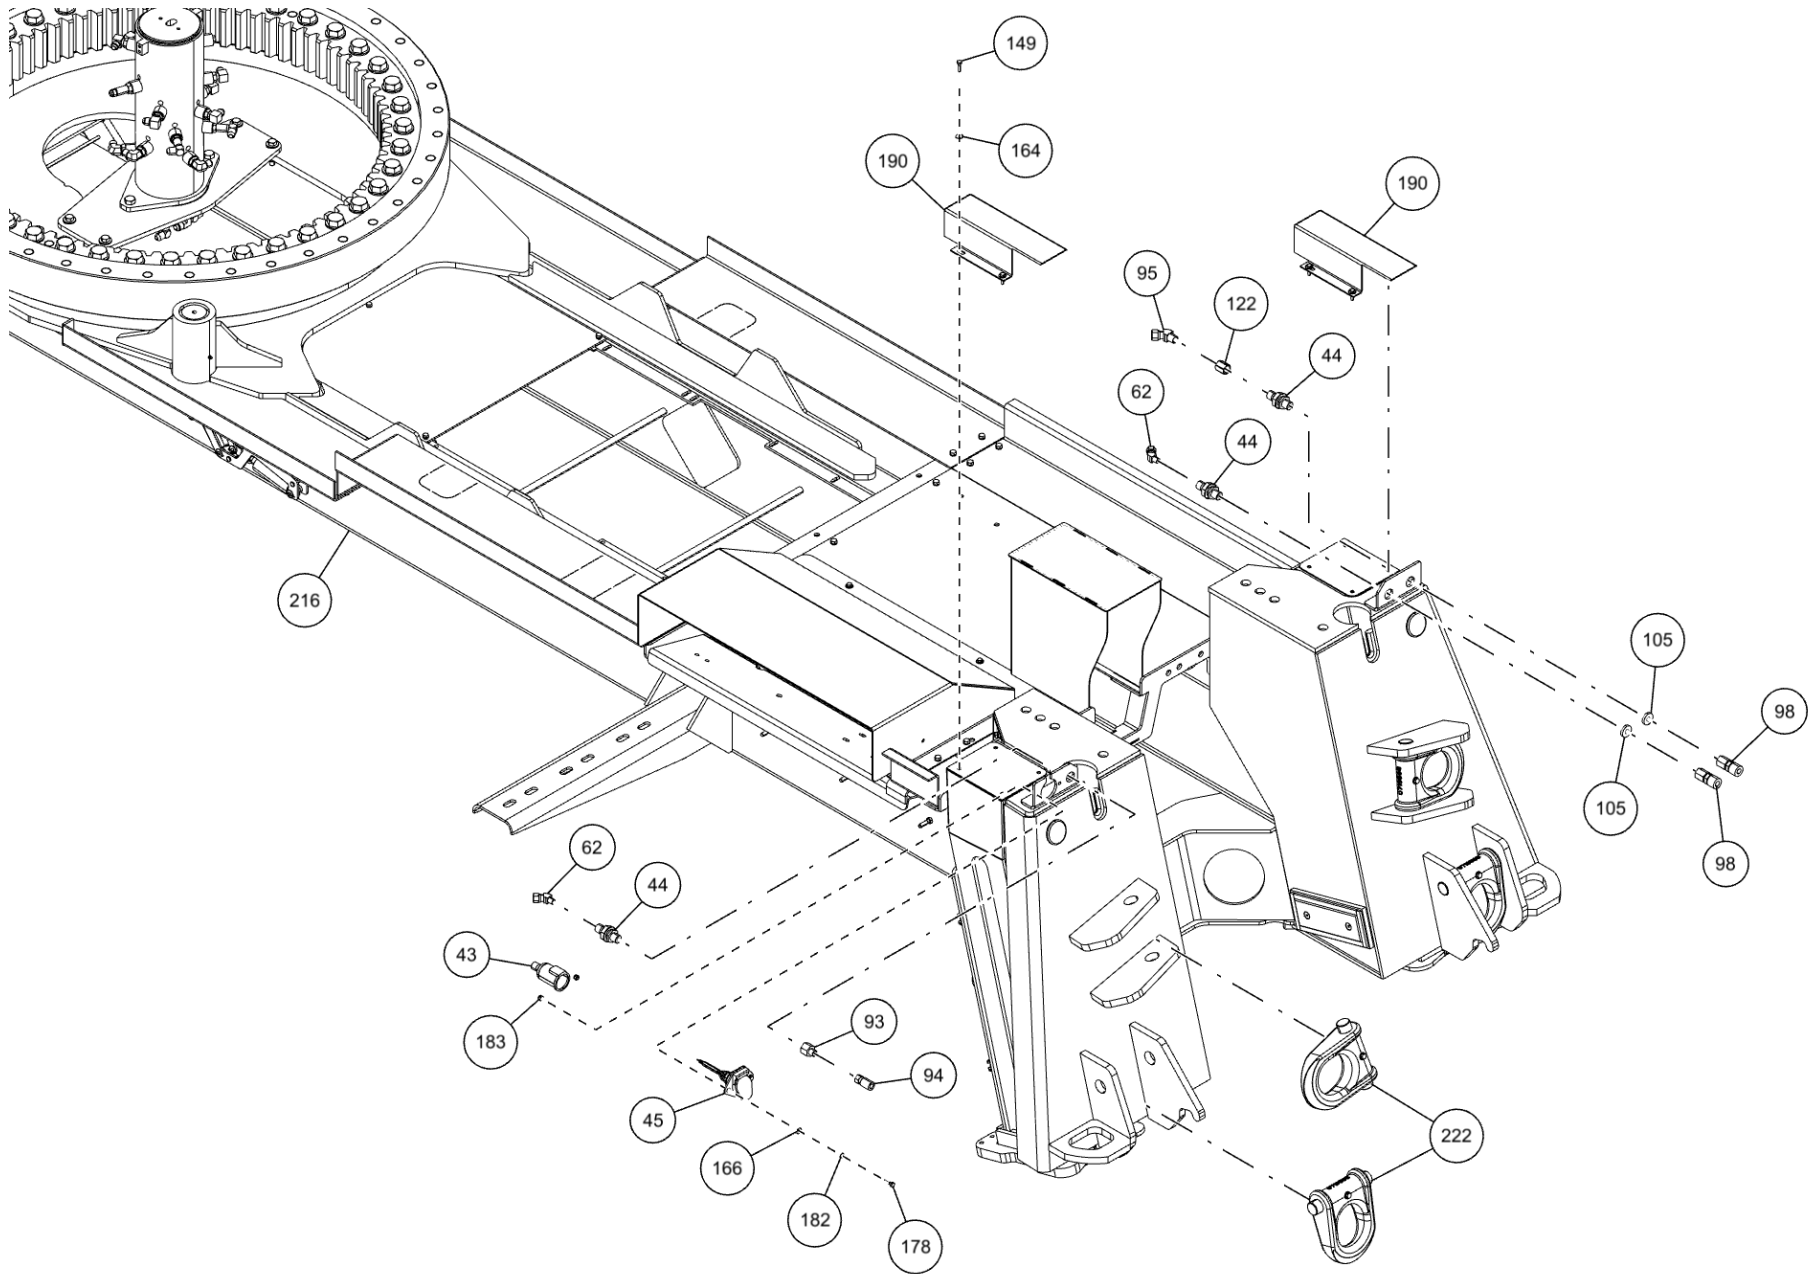

1150S SDU4 STREET LOW RIDER (09013150) (cont'd)
Deck Panel Center Covers (cont'd)

ITEM	PART NUMBER	DESCRIPTION	QTY
174	0400687	SCREW, 10-24X3/4 PRH SS	4
175	0400816	WASHER, M10 SS	4
176	0400900	NUT, 1/2-13 LOK JAM	2
177	0402020	SCREW, 1/4-20X3/4 HHC SS	2
178	0402021	SCREW, 1/4-20X1 HHC SS	2
179	0402044	SCREW, 3/8-16X1-1/2 HHC SS	8
180	0402094	NUT, HEX 6-32 SS	3
181	0402110	WASHER, 1/4 SS	17
182	0402111	LKWASHER, 1/4 SS	19
183	0402113	NUT, 1/4-20 LOK SS	2
184	0402118	LKWASHER, 5/16 SS	8
185	0402121	LKWASHER, 3/8 SS	2
186	0712230	BOSS, TURNTABLE LOCK	2
187	0719585	D-RING, TOWING	2
188	0722173	PLATE - VALVE MOUNTING	2
189	0722381	ANGLE - BULKHEAD	2
190	0724651	COVER	2
191	0726179	ANGLE, WINCH MTG, UNIVERSAL	2
192	0726532	COVER - REAR FLOOR PLATE	2
193	0726533	PANEL-FRT CNTR DECK CVR SHORT	1
194	0803923	PIN WLDT - D RING	2
195	0806767	SUPPORT BRKT SHEAVE HEAD SINGL	1
196	0806994	HOUSE LOCK INDICATOR WELDMNT	2
197	0810067	BRACKET-CHAIN ROLLER	2
198	0810500	CABLE TIE BACK WLMT	1
199	09000135	ILLUMINATED LEGEND ASSY-RT UPP	1
200	09025482	K3VL80 PUMP KIT	1
201	09028162	4-STAGE REAR OUTRIGGER ASSY	1
202	0906532	SWIVEL - BOOM ASSEMBLY	1
203	0908418	KIT-MUDFLAP CENTURY ROTATOR	1
204	0908540	BRACKET SUPT, CABLE GUIDE DRAG	1
205	0910260	FRONT OUTRIGGER INSTALLATION	1
206	0910635	OUTRIGGER BLEED VALVE ASSY	1
207	0911237	ILLUM LEGEND ASSY RH LWR WLW	1
208	0911241	CONTROL ASSY, 12 HANDLE WALVOL	1
209	0911316	OUTRIGGER CONTL VALVE KIT-WV	1
210	0911317	WALVOIL VALVE ASSY 5 WINCH ROT	1

ITEM	PART NUMBER	DESCRIPTION	QTY
211	0911324	RH CTL STATION ASSY 5 WINCH WV	1
212	0911331	ILLUM LEGEND ASSY LH LWR WV	1
213	0911449	1150 BOOM ASSY	1
214	0911454	WINCH ASSY 1150	1
215	0911511	ILLUM LGND LH UPPER WV MMO	1
216	0911547	SUBFRM ASSY 1150	1
217	0911548	WRECKER FRM ASSY 1150 12V	1
218	0911591	BUA 22K DRAG WINCH 1150	1
219	0911652	3-STG FRT OUTRGR ASSY BIG FEET	1
220	0911760	SDU4 STREET LOWRIDER&MAST ASY	1
221	0911804	AIR REGULATOR-GAUGE ASSEMBLY	2
222	0911957	KIT, D-RING PARTS	4
223	0912063	XBAR ASY-XHD 5X5 CENT W/ LWRDR	1
224	24773017	HOSE ASSEMBLY 140"LG	2
225	24773018	HOSE ASSEMBLY 140"LG	2
226	9010520	FITTING-ELBOW 1/4T-1/4NPT	3
227	9011071	FITT, BRASS TEE 1/4T-1/4T-1/4T	1
228	9012552	BULKHEAD ADAPTER 1/8M-1/8F NPT	6
229	9012594	FITT, HYD RUN TEE, 6MJx6MBx6MJ	9
230	9024041	SWITCH, ROCKER SPST RED 12V21A	22
231	9041010	1/4 NC X 2 1/4 HHCS GR8	6
232	9041402	1/2 NC X 1 1/4 HHCS PLT GR8	6
233	9041403	1/2 NC X 1 1/2 HHCS PL GR8	14
234	9048800	5/8 WELDLESS CHAIN LINK	1
235	9402970	TOOLBOX MTG. PAD	14
236	942480011	PLATE, SLOT-SS REAR WASHER TBOX	20
237	945030007	CABLE TIE BACK SPRING-1	1
238	AWS-6821-A	HOSE ASSY-PRESSURE	10
239	FC41	FITTING-90DEG BLKHD ELB W/ NUT	9
240	GX263	FITTING, ELB 10MJ-10MB90	4
241	HC1291	FITTING, 4MJ-4MB STR THR	17
242	IC209	FTG-90DEG ADPTR 1/4 ORB	3

1150S SDU4 STREET LOW RIDER (09013150) (cont'd) Service/Emergency Air Fittings, Trailer Connect & Covers