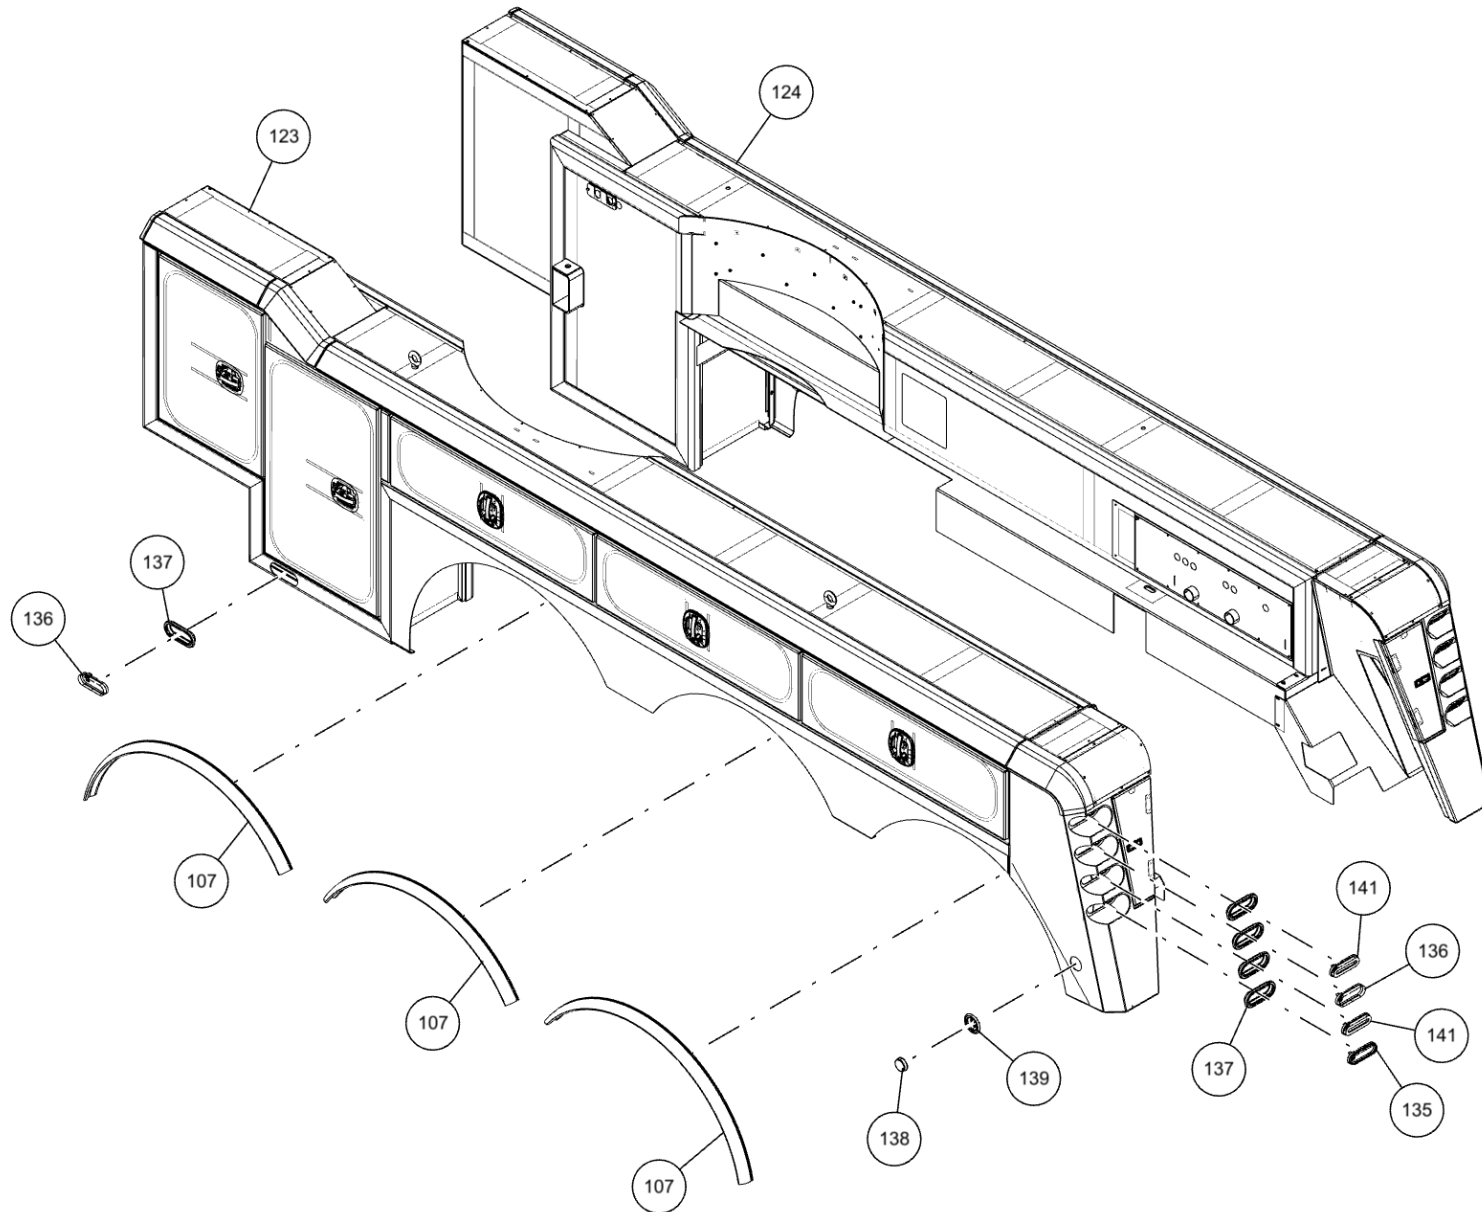

1150S SDU4 STREET LOW RIDER (09013150) (cont'd)
Control Stations (cont'd)

ITEM	PART NUMBER	DESCRIPTION	QTY
174	0400687	SCREW, 10-24X3/4 PRH SS	4
175	0400816	WASHER, M10 SS	4
176	0400900	NUT, 1/2-13 LOK JAM	2
177	0402020	SCREW, 1/4-20X3/4 HHC SS	2
178	0402021	SCREW, 1/4-20X1 HHC SS	2
179	0402044	SCREW, 3/8-16X1-1/2 HHC SS	8
180	0402094	NUT, HEX 6-32 SS	3
181	0402110	WASHER, 1/4 SS	17
182	0402111	LKWASHER, 1/4 SS	19
183	0402113	NUT, 1/4-20 LOK SS	2
184	0402118	LKWASHER, 5/16 SS	8
185	0402121	LKWASHER, 3/8 SS	2
186	0712230	BOSS, TURNTABLE LOCK	2
187	0719585	D-RING, TOWING	2
188	0722173	PLATE - VALVE MOUNTING	2
189	0722381	ANGLE - BULKHEAD	2
190	0724651	COVER	2
191	0726179	ANGLE, WINCH MTG, UNIVERSAL	2
192	0726532	COVER - REAR FLOOR PLATE	2
193	0726533	PANEL-FRT CNTR DECK CVR SHORT	1
194	0803923	PIN WLDT - D RING	2
195	0806767	SUPPORT BRKT SHEAVE HEAD SINGL	1
196	0806994	HOUSE LOCK INDICATOR WELDMNT	2
197	0810067	BRACKET-CHAIN ROLLER	2
198	0810500	CABLE TIE BACK WLMT	1
199	09000135	ILLUMINATED LEGEND ASSY-RT UPP	1
200	09025482	K3VL80 PUMP KIT	1
201	09028162	4-STAGE REAR OUTRIGGER ASSY	1
202	0906532	SWIVEL - BOOM ASSEMBLY	1
203	0908418	KIT-MUDFLAP CENTURY ROTATOR	1
204	0908540	BRACKET SUPT, CABLE GUIDE DRAG	1
205	0910260	FRONT OUTRIGGER INSTALLATION	1
206	0910635	OUTRIGGER BLEED VALVE ASSY	1
207	0911237	ILLUM LEGEND ASSY RH LWR WLV	1
208	0911241	CONTROL ASSY, 12 HANDLE WALVOL	1
209	0911316	OUTRIGGER CONTL VALVE KIT-WV	1
210	0911317	WALVOIL VALVE ASSY 5 WINCH ROT	1

ITEM	PART NUMBER	DESCRIPTION	QTY
211	0911324	RH CTL STATION ASSY 5 WINCH WV	1
212	0911331	ILLUM LEGEND ASSY LH LWR WV	1
213	0911449	1150 BOOM ASSY	1
214	0911454	WINCH ASSY 1150	1
215	0911511	ILLUM LGND LH UPPER WV MMO	1
216	0911547	SUBFRM ASSY 1150	1
217	0911548	WRECKER FRM ASSY 1150 12V	1
218	0911591	BUA 22K DRAG WINCH 1150	1
219	0911652	3-STG FRT OUTRGR ASSY BIG FEET	1
220	0911760	SDU4 STREET LOWRIDER&MAST ASY	1
221	0911804	AIR REGULATOR-GAUGE ASSEMBLY	2
222	0911957	KIT, D-RING PARTS	4
223	0912063	XBAR ASY-XHD 5X5 CENT W/ LWRDR	1
224	24773017	HOSE ASSEMBLY 140"LG	2
225	24773018	HOSE ASSEMBLY 140"LG	2
226	9010520	FITTING-ELBOW 1/4T-1/4NPT	3
227	9011071	FITT, BRASS TEE 1/4T-1/4T-1/4T	1
228	9012552	BULKHEAD ADAPTER 1/8M-1/8F NPT	6
229	9012594	FITT, HYD RUN TEE, 6MJx6MBx6MJ	9
230	9024041	SWITCH, ROCKER SPST RED 12V21A	22
231	9041010	1/4 NC X 2 1/4 HHCS GR8	6
232	9041402	1/2 NC X 1 1/4 HHCS PLT GR8	6
233	9041403	1/2 NC X 1 1/2 HHCS PL GR8	14
234	9048800	5/8 WELDLESS CHAIN LINK	1
235	9402970	TOOLBOX MTG. PAD	14
236	942480011	PLATE, SLOT-SS REAR WASHER TBOX	20
237	945030007	CABLE TIE BACK SPRING-1	1
238	AWS-6821-A	HOSE ASSY-PRESSURE	10
239	FC41	FITTING-90DEG BLKHD ELB W/ NUT	9
240	GX263	FITTING, ELB 10MJ-10MB90	4
241	HC1291	FITTING, 4MJ-4MB STR THR	17
242	IC209	FTG-90DEG ADPTR 1/4 ORB	3

1150S SDU4 STREET LOW RIDER (09013150) (cont'd)

Toolbox Lights, Grommets & Fenders