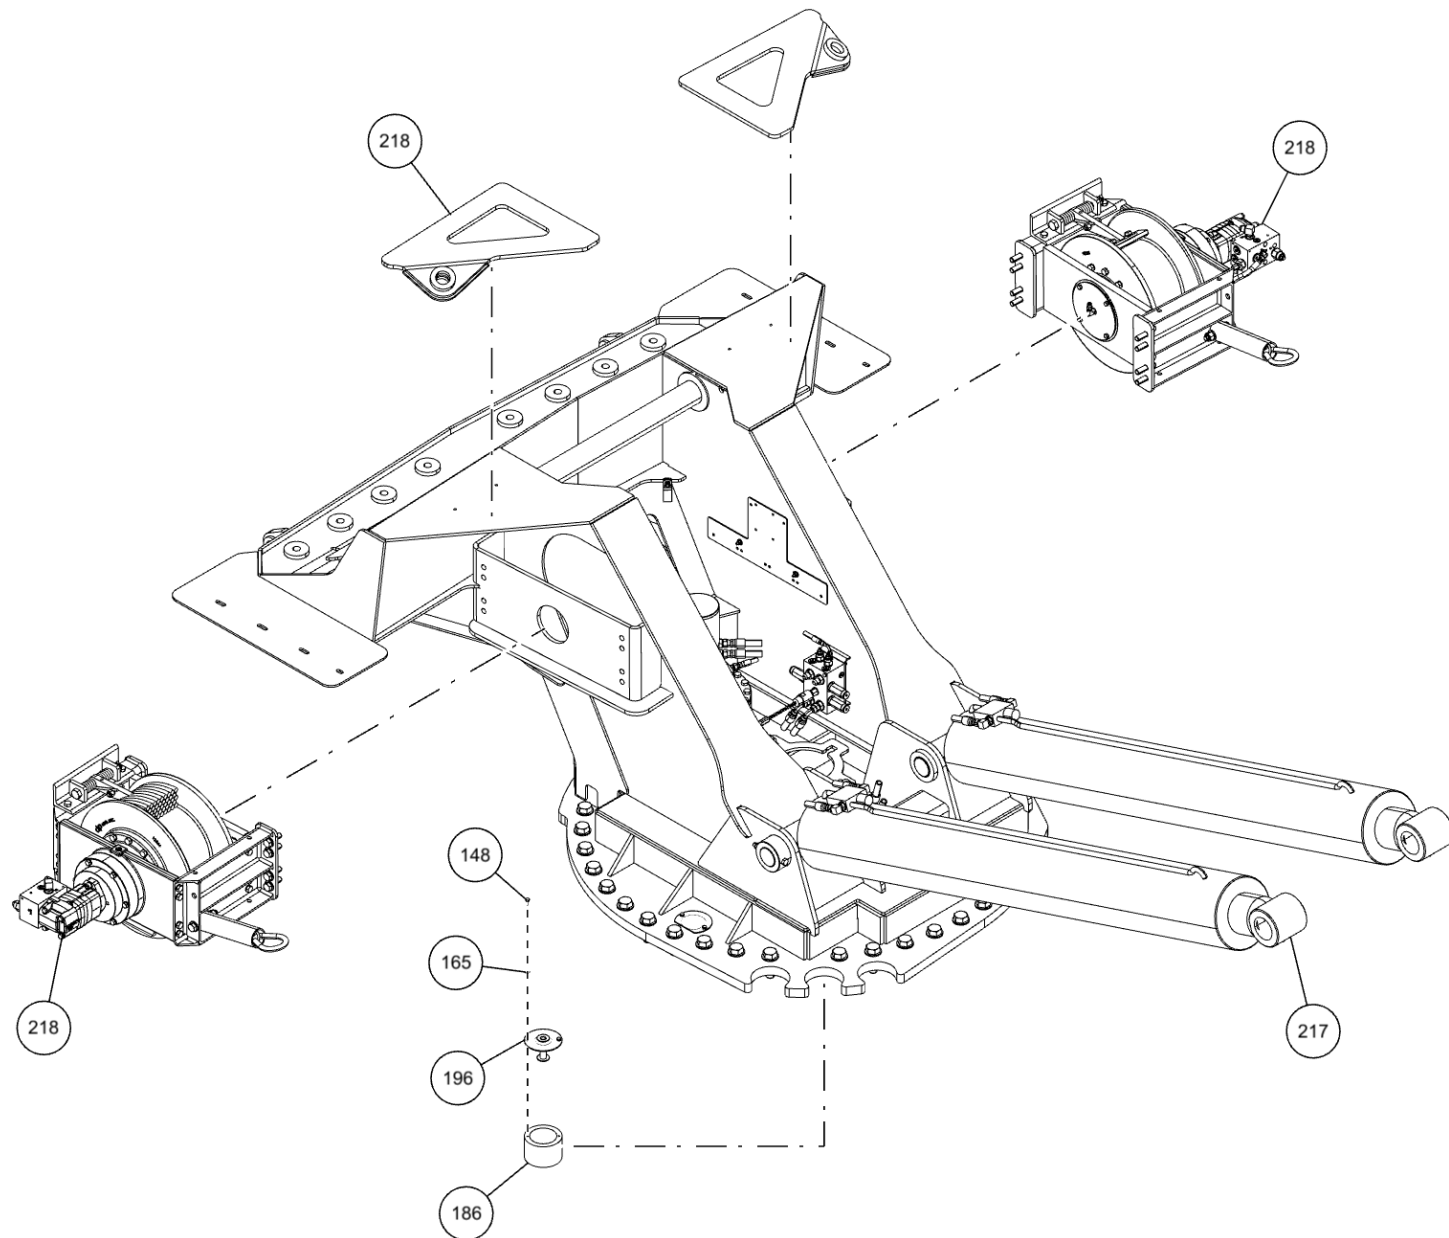

1150S SDU4 STREET LOW RIDER (09013150) (cont'd)
Recovery Boom Components (cont'd)

ITEM	PART NUMBER	DESCRIPTION	QTY
174	0400687	SCREW, 10-24X3/4 PRH SS	4
175	0400816	WASHER, M10 SS	4
176	0400900	NUT, 1/2-13 LOK JAM	2
177	0402020	SCREW, 1/4-20X3/4 HHC SS	2
178	0402021	SCREW, 1/4-20X1 HHC SS	2
179	0402044	SCREW, 3/8-16X1-1/2 HHC SS	8
180	0402094	NUT, HEX 6-32 SS	3
181	0402110	WASHER, 1/4 SS	17
182	0402111	LKWASHER, 1/4 SS	19
183	0402113	NUT, 1/4-20 LOK SS	2
184	0402118	LKWASHER, 5/16 SS	8
185	0402121	LKWASHER, 3/8 SS	2
186	0712230	BOSS, TURNTABLE LOCK	2
187	0719585	D-RING, TOWING	2
188	0722173	PLATE - VALVE MOUNTING	2
189	0722381	ANGLE - BULKHEAD	2
190	0724651	COVER	2
191	0726179	ANGLE, WINCH MTG, UNIVERSAL	2
192	0726532	COVER - REAR FLOOR PLATE	2
193	0726533	PANEL-FRT CNTR DECK CVR SHORT	1
194	0803923	PIN WLDT - D RING	2
195	0806767	SUPPORT BRKT SHEAVE HEAD SINGL	1
196	0806994	HOUSE LOCK INDICATOR WELDMNT	2
197	0810067	BRACKET-CHAIN ROLLER	2
198	0810500	CABLE TIE BACK WLMT	1
199	09000135	ILLUMINATED LEGEND ASSY-RT UPP	1
200	09025482	K3VL80 PUMP KIT	1
201	09028162	4-STAGE REAR OUTRIGGER ASSY	1
202	0906532	SWIVEL - BOOM ASSEMBLY	1
203	0908418	KIT-MUDFLAP CENTURY ROTATOR	1
204	0908540	BRACKET SUPT, CABLE GUIDE DRAG	1
205	0910260	FRONT OUTRIGGER INSTALLATION	1
206	0910635	OUTRIGGER BLEED VALVE ASSY	1
207	0911237	ILLUM LEGEND ASSY RH LWR WLW	1
208	0911241	CONTROL ASSY, 12 HANDLE WALVOL	1
209	0911316	OUTRIGGER CONTL VALVE KIT-WV	1
210	0911317	WALVOIL VALVE ASSY 5 WINCH ROT	1

ITEM	PART NUMBER	DESCRIPTION	QTY
211	0911324	RH CTL STATION ASSY 5 WINCH WV	1
212	0911331	ILLUM LEGEND ASSY LH LWR WV	1
213	0911449	1150 BOOM ASSY	1
214	0911454	WINCH ASSY 1150	1
215	0911511	ILLUM LGND LH UPPER WV MMO	1
216	0911547	SUBFRM ASSY 1150	1
217	0911548	WRECKER FRM ASSY 1150 12V	1
218	0911591	BUA 22K DRAG WINCH 1150	1
219	0911652	3-STG FRT OUTRGR ASSY BIG FEET	1
220	0911760	SDU4 STREET LOWRIDER&MAST ASY	1
221	0911804	AIR REGULATOR-GAUGE ASSEMBLY	2
222	0911957	KIT, D-RING PARTS	4
223	0912063	XBAR ASY-XHD 5X5 CENT W/ LWRDR	1
224	24773017	HOSE ASSEMBLY 140"LG	2
225	24773018	HOSE ASSEMBLY 140"LG	2
226	9010520	FITTING-ELBOW 1/4T-1/4NPT	3
227	9011071	FITT, BRASS TEE 1/4T-1/4T-1/4T	1
228	9012552	BULKHEAD ADAPTER 1/8M-1/8F NPT	6
229	9012594	FITT,HYD RUN TEE, 6MJx6MBx6MJ	9
230	9024041	SWITCH, ROCKER SPST RED 12V21A	22
231	9041010	1/4 NC X 2 1/4 HHCS GR8	6
232	9041402	1/2 NC X 1 1/4 HHCS PLT GR8	6
233	9041403	1/2 NC X 1 1/2 HHCS PL GR8	14
234	9048800	5/8 WELDLESS CHAIN LINK	1
235	9402970	TOOLBOX MTG. PAD	14
236	942480011	PLATE,SLOT-SS REAR WASHER TBOX	20
237	945030007	CABLE TIE BACK SPRING-1	1
238	AWS-6821-A	HOSE ASSY-PRESSURE	10
239	FC41	FITTING-90DEG BLKHD ELB W/ NUT	9
240	GX263	FITTING, ELB 10MJ-10MB90	4
241	HC1291	FITTING, 4MJ-4MB STR THR	17
242	IC209	FTG-90DEG ADPTR 1/4 ORB	3

1150S SDU4 STREET LOW RIDER (09013150) (cont'd) Wrecker Frame Winches & House Lock Indicator