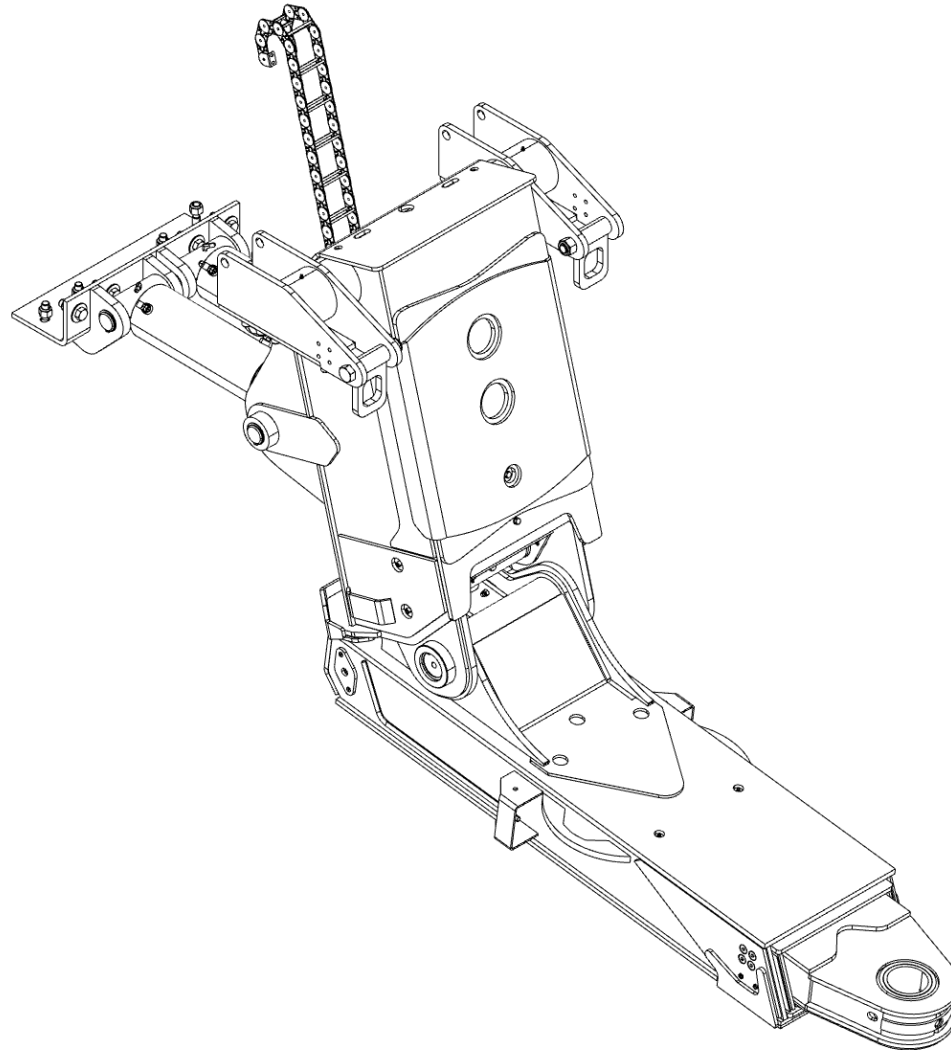

UNDERLIFT & MAST SDU4 STREET LOW RIDER (0911760)
Underlift & Mast

UNDERLIFT & MAST SDU4 STREET LOW RIDER (0911760) (cont'd)
Underlift & Mast (cont'd)

ITEM	PART NUMBER	DESCRIPTION	QTY
	0911760	SDU4 STREET LOWRIDER&MAST ASY	
1	0300110	SNAP RING, 1" 5100-100	2
2	0300113	GREASE FITTING, 1/4-28 STR	6
3	0300329	SNAP RING, EXTERNAL 2	4
4	0300365	CLAMP,CHECK VALVE RET.7	1
5	0301522	ADAPTER, 6MJ-6MB	1
6	0301619	TEE, 6MJ-6MJ-6MB BRANCH	3
7	0301620	ELBOW, 6MJ-6MB90	5
8	0301895	GREASE FITTING, 1/8 STR PTF	5
9	0301949	3/8" OD AIRLINE,SYNFLEX HOSE	14.5 FT.
10	03022304	CARRIER, SDU-4 24 LINK HOSE	1
11	0303892	SLIDE PAD-BOOM-SIDE	3
12	0306746	CYL HYD - FOLD	1
13	0307106	FITT, CONNECTOR 4MB-6FB	1
14	0307107	VALVE, HOLDING 4000 PSI SAE	2
15	0307351	SLIDE-PAD SDU/2 U/L	2
16	0311242	CYLINDER-TILT SDU/4	2
17	0311344	4MJ X 2MP90 FITTING	6
18	0400070	SCREW, 1/4-20X1 HHC GR5	4
19	0400078	SCREW, 1/4-20X2 HHC GR5	2
20	0400141	SCREW, 3/8-16X7/8 HHC GR5	2
21	0400204	SET SCREW, 1/2-13X3/4 SOC	4
22	0400219	SCREW, 1/2-13X4-1/2 HHC GR5	1
23	0400248	SCREW, 5/8-11X1 HHC GR8	4
24	0400288	SCREW, 3/4-10X2-1/2 HHC GR8	8
25	0400306	SCREW, 7/8-9X3 HHC GR8	8
26	0400367	NUT, 1/4-20 LOK	6
27	0400408	NUT, 1/2-13 LOK	1
28	0400430	NUT, 3/4-10 LOK	8
29	0400437	NUT, 7/8-9 LOK GR8	8
30	0400451	WASHER, 1/4	10

ITEM	PART NUMBER	DESCRIPTION	QTY
31	0400452	LKWASHER, 1/4	4
32	0400482	LKWASHER, 3/8	2
33	0400490	WASHER, 3/4 GR8	8
34	0400508	LKWASHER, 5/8	4
35	0703001	BRKT, MTG CHECK VALVE	1
36	07046783	SHIM-UNDERLIFT SIDE PAD	2
37	0709242	PIN, MAIN PIVOT	1
38	0714209	PIN, PIVOT	1
39	0714218	PIN, TILT CYL	1
40	0714240	PIN, FOLD CYL	1
41	0717919	PIN, LIFT CYLINDER	1
42	0718912	SHIM, VERTICAL BOOM GUIDE	4
43	08014308	MAST, OUTER SDU/4 NO PULLEY	1
44	0804034	TILT CYL MTG BRKT	1
45	0804303	SUPPORT-LEFT PIVOT WLDMT	1
46	0804304	SUPPORT-RIGHT PIVOT WLDMT	1
47	0810255	INNER MAST WLDMT	1
48	0911362	PIN ASSY-FOLD	1
49	0911589	LOWRIDER ASSY-SDU4 STREET 100K	1
50	0911958	KIT, ROTATOR CABLE TIEBACK	2
51	805040011	VERTICAL BOOM GUIDE PAD	2
52	9012549	CONNECTOR-MALE 3/8TUBEX1	2
53	9012552	BULKHEAD ADAPTER 1/8M-1/8F NPT	2
54	9012584	ELBOW-1/4NPT X 3/8TUBE 9	2
55	9043973	5/16-18X1 1/2 FL.HD.SOC.	8
56	9044434	3/8-16X1 NC FLAT SOCKET HD CAP	8
57	945030004	UPPER WEAR PAD-RECOVERY	2
58	HC0159	CYL HYD LIFT-7 BORE H/CHROME	1
59	HD0152	SNAP RING, 3" INTERNAL	2
60	UK0126	PIN-TILT CYL.-BASE END	1