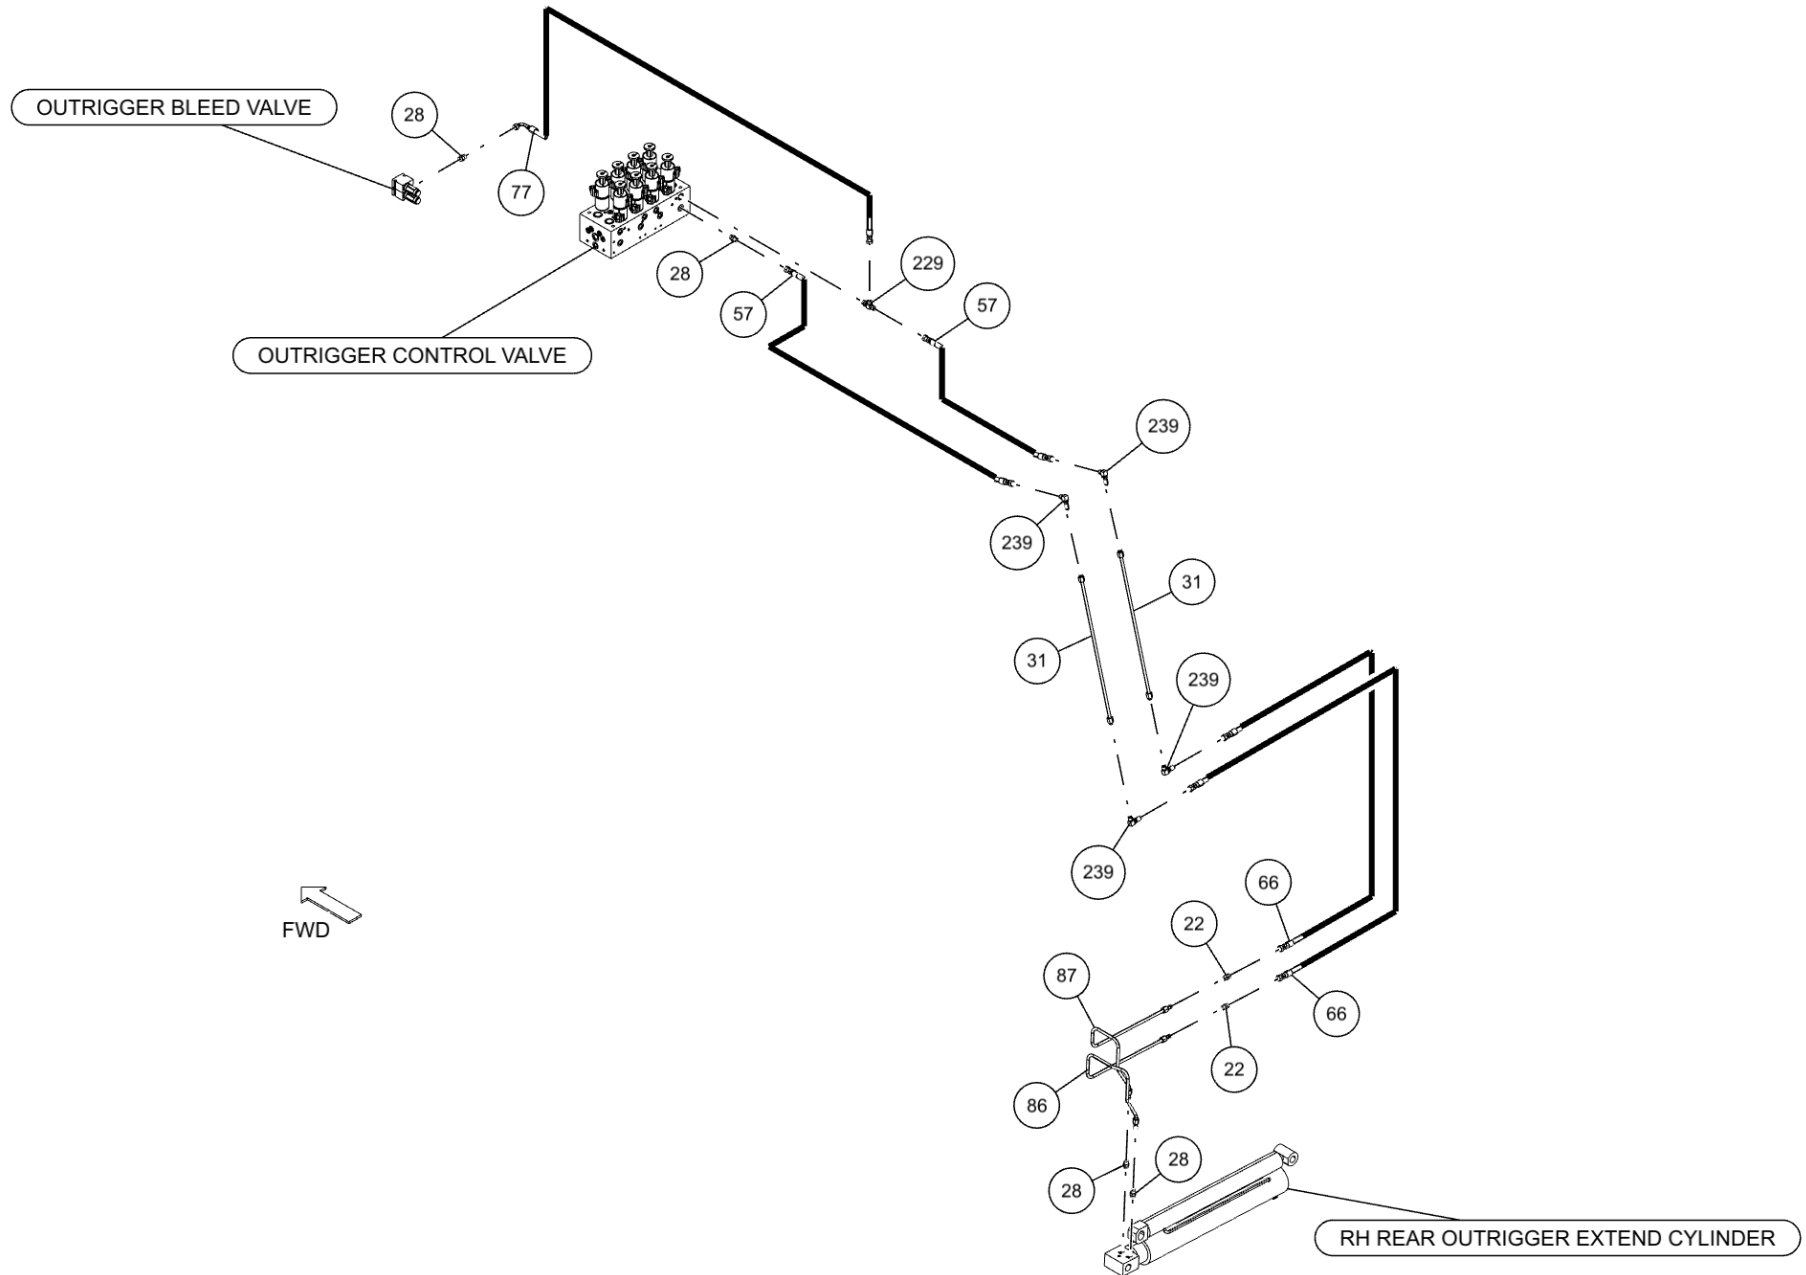

1150S SDU4 STREET LOW RIDER (09013150) (cont'd)

Right Hand Rear Outrigger Extend Cylinder Hydraulic Hoses

1150S SDU4 STREET LOW RIDER (09013150) (cont'd)

Right Hand Rear Outrigger Extend Cylinder Hydraulic Hoses (cont'd)

ITEM	PART NUMBER	DESCRIPTION	QTY
1	09013150	1150S SDU4 ST LR 22K 50K DW	
	0300041	CONNECTOR, 8MJ-8MB	10
2	0300044	ADAPTER, 6MJ-8MB	6
3	0300052	ELBOW, 8MJ-10MB90	4
4	0300113	GREASE FITTING, 1/4-28 STR	1
5	0300229	FITTING, ELB 8MJ-8MP90	1
6	0300364	CLAMP-HOSE,0.875"-2.75" 50"LBS	4
7	0300431	CONNECTOR, 16MJ-16MJ	1
8	0300558	HOSE, SUCTION 2"ID 100R4 (C4)	15 FT.
9	0300657	HOSE HYD, 46" LG	4
10	0300659	HOSE HYD, 45"	2
11	0300660	HOSE HYD, 120"	8
12	0300835	KNOB-BOOM (UP-DOWN)	1
13	0300837	KNOB-BOOM (IN-OUT)	1
14	0300865	FITTING, CONNECTOR 8MJ-8MJ	3
15	03008669	HOSE HYD 144"	1
16	0301113	HOSE HYD, 82"	2
17	0301368	ADAPTER, 16MB-12MJ	1
18	0301370	HOSE HYD LIFT CYL 1040-B	2
19	0301376	CONNECTOR 8 MJ - 10 MB	6
20	0301377	FITTING, TEE,3/8" JIC	1
21	0301388	ELBOW, 8MJ-8MB90	19
22	0301422	FITTING, 6MJ-6MJ SMALL	5
23	0301427	HOSE HYD, 11" 5000 PSI	1
24	0301445	FITTING, EXTENDED	10
25	0301470	FITTING, 90ELB 6MJ-8MB90	10
26	0301471	HOSE, 30" 8FJK-8M3K-8FJX90	5
27	0301473	HOSE HYD, 18" LG	4
28	0301522	ADAPTER, 6MJ-6MB	25
29	0301577	1/4 OD PLASTIC AIRLINE, BLACK	69 FT.
30	03015922	STAUFF CLAMP, 3/8 TWIN	4
31	03016142	TUBE, HYD ASSY SF TO O/R	4
32	0301619	TEE, 6MJ-6MJ-6MB BRANCH	3
33	0301620	ELBOW, 6MJ-6MB90	13
34	0301637	FITTING, FL - FLANGE	1
35	0301695	HOSE HYD, 91"	2
36	0301696	FITTING, ELB 90 DEG 6MJ-6FJX90	3
37	0301730	VALVE, DOUBLE HOLDING	1
38	0301767	FITTING, HOSE BARB 1FJIX	1
39	0301781	FITTING, SWV NUT RUN TEE	2
40	0301837	INLINE ORIFICE	1
41	0301861	QUICK PIN,LINCH -B7932 PL 7/16	2
42	0301895	GREASE FITTING, 1/8 STR PTF	6
43	0301909	RECEPTACLE BOOT	1
44	0301946	FITTING, BLKHD CONNECT	3
45	0301948	HD 7 WAY TRAILER CONNECT	1
46	0301997	HOSE HYD, 18" 6FJX-6FJX -6M2T	1
47	0301998	HOSE HYD, 24" LG	2
48	0302000	HOSE HYD, 24"	2
49	0302008	HOSE HYD, 66"	1
50	0302056	HOSE HYD, 183"	5
51	0302085	FITTING, 90 DEG ADPTR	2
52	0302170	FITTING, SWV 90 DEG BENT	3
53	0302205	GAUGE, FLUSH MNTG-6000 PSI	1
54	0302313	HOSE HYD, 25"	4
55	0302321	ELBOW, 8MJ-8MB45	4
56	0302367	PIPE NIPPLE - 2 X 4	1
57	0302372	HOSE HYD, 240" LG	4