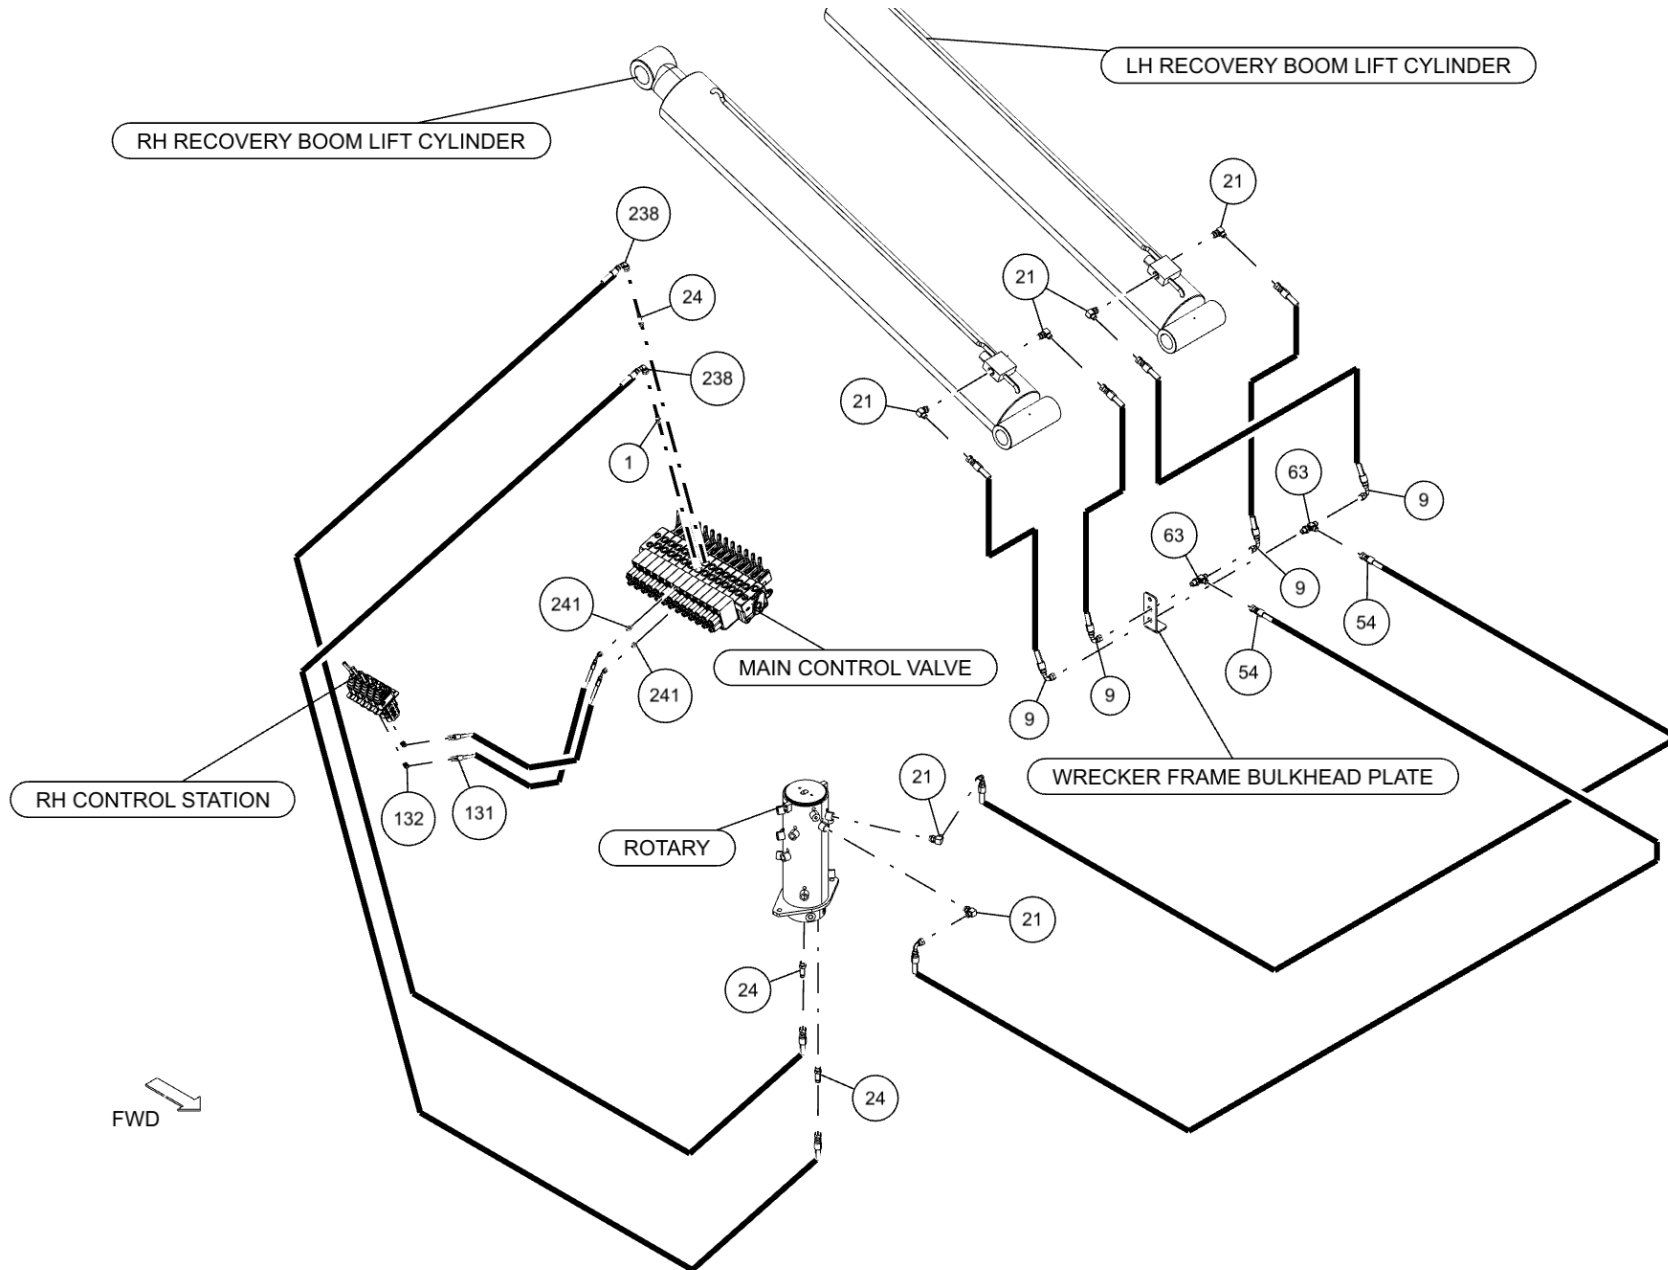

1150S SDU4 STREET LOW RIDER (09013150) (cont'd)

Recovery Boom Lift Cylinder Hydraulic Hoses

1150S SDU4 STREET LOW RIDER (09013150) (cont'd)

Recovery Boom Lift Cylinder Hydraulic Hoses (cont'd)

ITEM	PART NUMBER	DESCRIPTION	QTY
1	09013150	1150S SDU4 ST LR 22K 50K DW	
	0300041	CONNECTOR, 8MJ-8MB	10
2	0300044	ADAPTER, 6MJ-8MB	6
3	0300052	ELBOW, 8MJ-10MB90	4
4	0300113	GREASE FITTING, 1/4-28 STR	1
5	0300229	FITTING, ELB 8MJ-8MP90	1
6	0300364	CLAMP-HOSE,0.875"-2.75" 50"LB	4
7	0300431	CONNECTOR, 16MJ-16MJ	1
8	0300558	HOSE, SUCTION 2"ID 100R4 (C4)	15 FT.
9	0300657	HOSE HYD, 46" LG	4
10	0300659	HOSE HYD, 45"	2
11	0300660	HOSE HYD, 120"	8
12	0300835	KNOB-BOOM (UP-DOWN)	1
13	0300837	KNOB-BOOM (IN-OUT)	1
14	0300865	FITTING, CONNECTOR 8MJ-8MJ	3
15	03008669	HOSE HYD 144"	1
16	0301113	HOSE HYD, 82"	2
17	0301368	ADAPTER, 16MB-12MJ	1
18	0301370	HOSE HYD LIFT CYL 1040-B	2
19	0301376	CONNECTOR 8 MJ - 10 MB	6
20	0301377	FITTING, TEE, 3/8" JIC	1
21	0301388	ELBOW, 8MJ-8MB90	19
22	0301422	FITTING, 6MJ-6MJ SMALL	5
23	0301427	HOSE HYD, 11" 5000 PSI	1
24	0301445	FITTING, EXTENDED	10
25	0301470	FITTING, 90ELB 6MJ-8MB90	10
26	0301471	HOSE, 30" 8FJK-8M3K-8FJX90	5
27	0301473	HOSE HYD, 18" LG	4
28	0301522	ADAPTER, 6MJ-6MB	25
29	0301577	1/4 OD PLASTIC AIRLINE, BLACK	69 FT.
30	03015922	STAUFF CLAMP, 3/8 TWIN	4
31	03016142	TUBE, HYD ASSY SF TO O/R	3
32	0301619	TEE, 6MJ-6MJ-6MB BRANCH	4
33	0301620	ELBOW, 6MJ-6MB90	13
34	0301637	FITTING, FL - FLANGE	1
35	0301695	HOSE HYD, 91"	2
36	0301696	FITTING, ELB 90 DEG 6MJ-6FJX90	3
37	0301730	VALVE, DOUBLE HOLDING	1
38	0301767	FITTING, HOSE BARB 1FJIX	1
39	0301781	FITTING, SWV NUT RUN TEE	2
40	0301837	INLINE ORIFICE	1
41	0301861	QUICK PIN,LINCH -B7932 PL 7/16	2
42	0301895	GREASE FITTING, 1/8 STR PTF	6
43	0301909	RECEPTACLE BOOT	1
44	0301946	FITTING, BLKHD CONNECT	3
45	0301948	HD 7 WAY TRAILER CONNECT	1
46	0301997	HOSE HYD, 18" 6FJX-6FJX -6M2T	1
47	0301998	HOSE HYD, 24" LG	2
48	0302000	HOSE HYD, 24"	2
49	0302008	HOSE HYD, 66"	1
50	0302056	HOSE HYD, 183"	5
51	0302085	FITTING, 90 DEG ADPTR	2
52	0302170	FITTING, SWV 90 DEG BENT	3
53	0302205	GAUGE, FLUSH MNTG-6000 PSI	1
54	0302313	HOSE HYD, 25"	4
55	0302321	ELBOW, 8MJ-8MB45	4
56	0302367	PIPE NIPPLE - 2 X 4	1
57	0302372	HOSE HYD, 240" LG	4