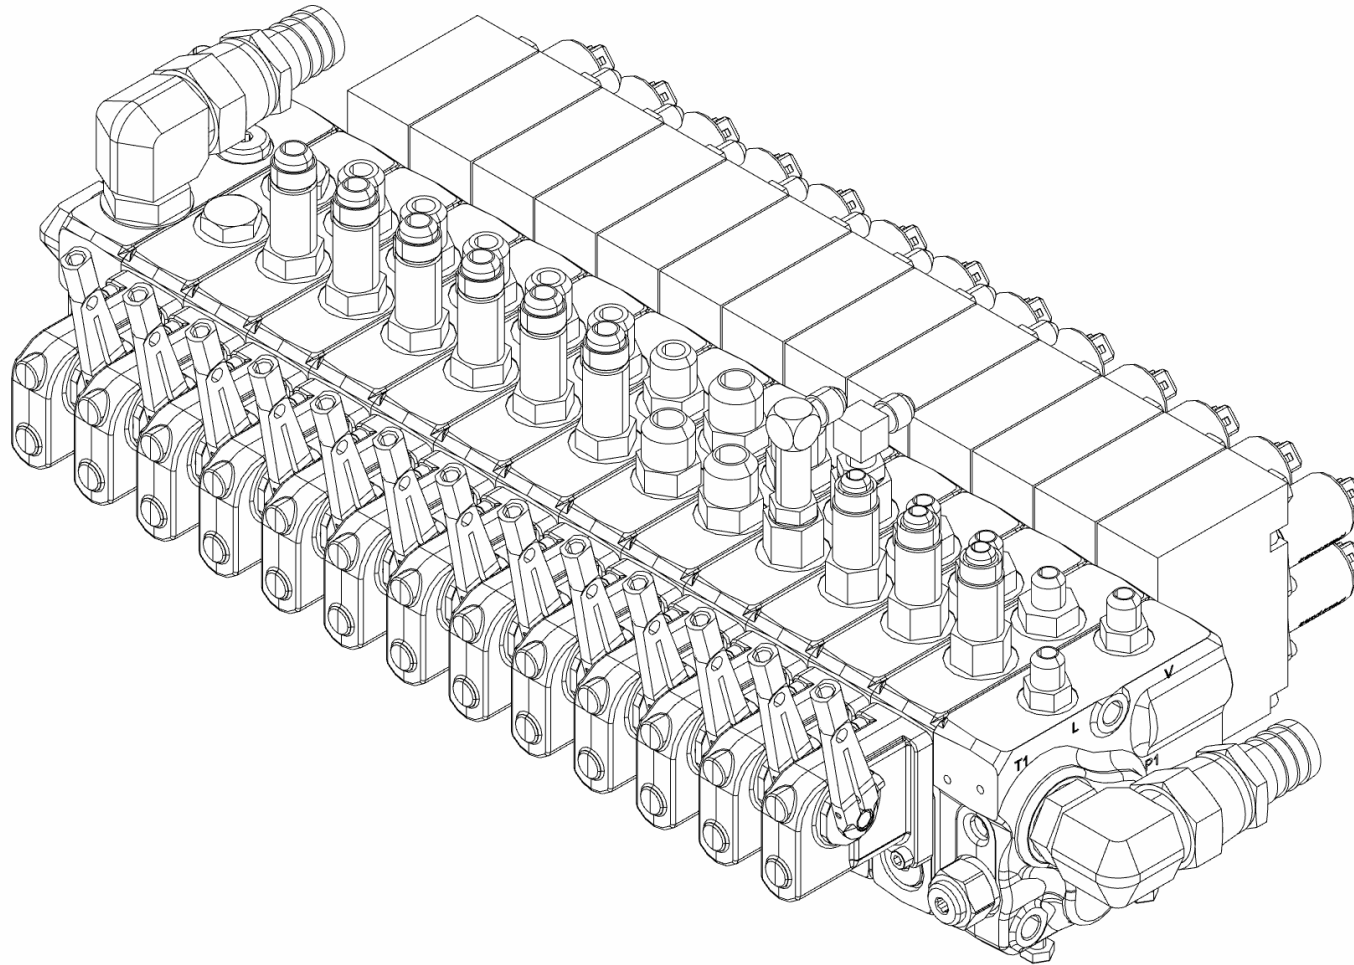

MAIN CONTROL VALVE ASSEMBLY (0911317)
Main Control Valve

MAIN CONTROL VALVE ASSEMBLY (0911317) (cont'd)
Main Control Valve (cont'd)

ITEM	PART NUMBER	DESCRIPTION	QTY
	0911317	WALVOIL VALVE ASSY 5 WINCH ROT	
1	0300041	CONNECTOR, 8MJ-8MB	6
2	0300044	ADAPTER, 6MJ-8MB	3
3	0300387	PLUG, 8MB	2
4	0301445	FITTING, EXTENDED	6
5	0301522	ADAPTER, 6MJ-6MB	3
6	0301620	ELBOW, 6MJ-6MB90	1
7	0301767	FITTING, HOSE BARB 1FJIX	2
8	0302085	FITTING, 90 DEG ADPTR	1
9	0302826	FITTING, TEE	1
10	0302829	FITTING, ADAPTOR	1
11	0303017	FITTING, CONNECTOR	2
12	0303079	ADAPTER, 10MJ-8MB	4
13	0303886	4 MB-PLUG	10
14	0307444	FITTING, 16MJ-10MB90	2
15	0307460	FITTING, HYD 6MJ-6MB90LL	1
16	0310289	FITTING-LONG ADAPTER 6MJ-8MBLL	3
17	0311130	VALVE-CONTROL 13 SPOOL ROTATOR	1
18	0410540	SCREW, M8-1.25X25 HHC 8.8	3
19	HC1291	FITTING, 4MJ-4MB STR THR	16