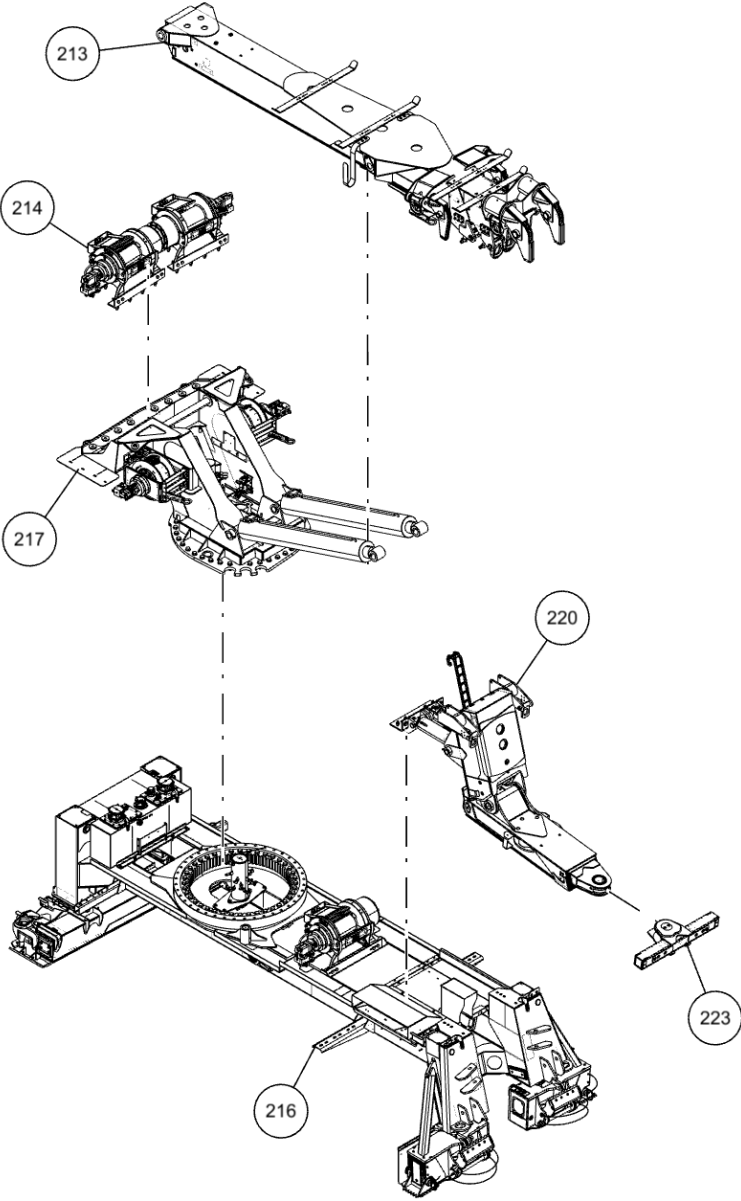

1150S SDU4 STREET LOW RIDER (09013150) (cont'd)

1150S SDU4 Street Low Rider (cont'd)

ITEM	PART NUMBER	DESCRIPTION	QTY
174	0400687	SCREW, 10-24X3/4 PRH SS	4
175	0400816	WASHER, M10 SS	4
176	0400900	NUT, 1/2-13 LOK JAM	2
177	0402020	SCREW, 1/4-20X3/4 HHC SS	2
178	0402021	SCREW, 1/4-20X1 HHC SS	2
179	0402044	SCREW, 3/8-16X1-1/2 HHC SS	8
180	0402094	NUT, HEX 6-32 SS	3
181	0402110	WASHER, 1/4 SS	17
182	0402111	LKWASHER, 1/4 SS	19
183	0402113	NUT, 1/4-20 LOK SS	2
184	0402118	LKWASHER, 5/16 SS	8
185	0402121	LKWASHER, 3/8 SS	2
186	0712230	BOSS, TURNTABLE LOCK	2
187	0719585	D-RING, TOWING	2
188	0722173	PLATE - VALVE MOUNTING	2
189	0722381	ANGLE - BULKHEAD	2
190	0724651	COVER	2
191	0726179	ANGLE, WINCH MTG, UNIVERSAL	2
192	0726532	COVER - REAR FLOOR PLATE	2
193	0726533	PANEL-FRT CNTR DECK CVR SHORT	1
194	0803923	PIN WLDT - D RING	2
195	0806767	SUPPORT BRKT SHEAVE HEAD SINGL	1
196	0806994	HOUSE LOCK INDICATOR WELDMNT	2
197	0810067	BRACKET-CHAIN ROLLER	2
198	0810500	CABLE TIE BACK WLMT	1
199	09000135	ILLUMINATED LEGEND ASSY-RT UPP	1
200	09025482	K3VL80 PUMP KIT	1
201	09028162	4-STAGE REAR OUTRIGGER ASSY	1
202	0906532	SWIVEL - BOOM ASSEMBLY	1
203	0908418	KIT-MUDFLAP CENTURY ROTATOR	1
204	0908540	BRACKET SUPT, CABLE GUIDE DRAG	1
205	0910260	FRONT OUTRIGGER INSTALLATION	1
206	0910635	OUTRIGGER BLEED VALVE ASSY	1
207	0911237	ILLUM LEGEND ASSY RH LWR WLV	1
208	0911241	CONTROL ASSY, 12 HANDLE WALVOL	1
209	0911316	OUTRIGGER CONTL VALVE KIT-WV	1
210	0911317	WALVOIL VALVE ASSY 5 WINCH ROT	1

ITEM	PART NUMBER	DESCRIPTION	QTY
211	0911324	RH CTL STATION ASSY 5 WINCH WV	1
212	0911331	ILLUM LEGEND ASSY LH LWR WV	1
213	0911449	1150 BOOM ASSY	1
214	0911454	WINCH ASSY 1150	1
215	0911511	ILLUM LGND LH UPPER WV MMO	1
216	0911547	SUBFRM ASSY 1150	1
217	0911548	WRECKER FRM ASSY 1150 12V	1
218	0911591	BUA 22K DRAG WINCH 1150	1
219	0911652	3-STG FRT OUTRGR ASSY BIG FEET	1
220	0911760	SDU4 STREET LOWRIDER&MAST ASY	1
221	0911804	AIR REGULATOR-GAUGE ASSEMBLY	2
222	0911957	KIT, D-RING PARTS	4
223	0912063	XBAR ASY-XHD 5X5 CENT W/ LWRDR	1
224	24773017	HOSE ASSEMBLY 140"LG	2
225	24773018	HOSE ASSEMBLY 140"LG	2
226	9010520	FITTING-ELBOW 1/4T-1/4NPT	3
227	9011071	FITT, BRASS TEE 1/4T-1/4T-1/4T	1
228	9012552	BULKHEAD ADAPTER 1/8M-1/8F NPT	6
229	9012594	FITT, HYD RUN TEE, 6MJx6MBx6MJ	9
230	9024041	SWITCH, ROCKER SPST RED 12V21A	22
231	9041010	1/4 NC X 2 1/4 HHCS GR8	6
232	9041402	1/2 NC X 1 1/4 HHCS PLT GR8	6
233	9041403	1/2 NC X 1 1/2 HHCS PL GR8	14
234	9048800	5/8 WELDLESS CHAIN LINK	1
235	9402970	TOOLBOX MTG. PAD	14
236	942480011	PLATE, SLOT-SS REAR WASHER TBOX	20
237	945030007	CABLE TIE BACK SPRING-1	1
238	AWS-6821-A	HOSE ASSY-PRESSURE	10
239	FC41	FITTING-90DEG BLKHD ELB W/ NUT	9
240	GX263	FITTING, ELB 10MJ-10MB90	4
241	HC1291	FITTING, 4MJ-4MB STR THR	17
242	IC209	FTG-90DEG ADPTR 1/4 ORB	3

1150S SDU4 STREET LOW RIDER (09013150) (cont'd)
Recovery Boom, Wrecker Frame with Winches, SDU4 Street Low Rider & Crossbar