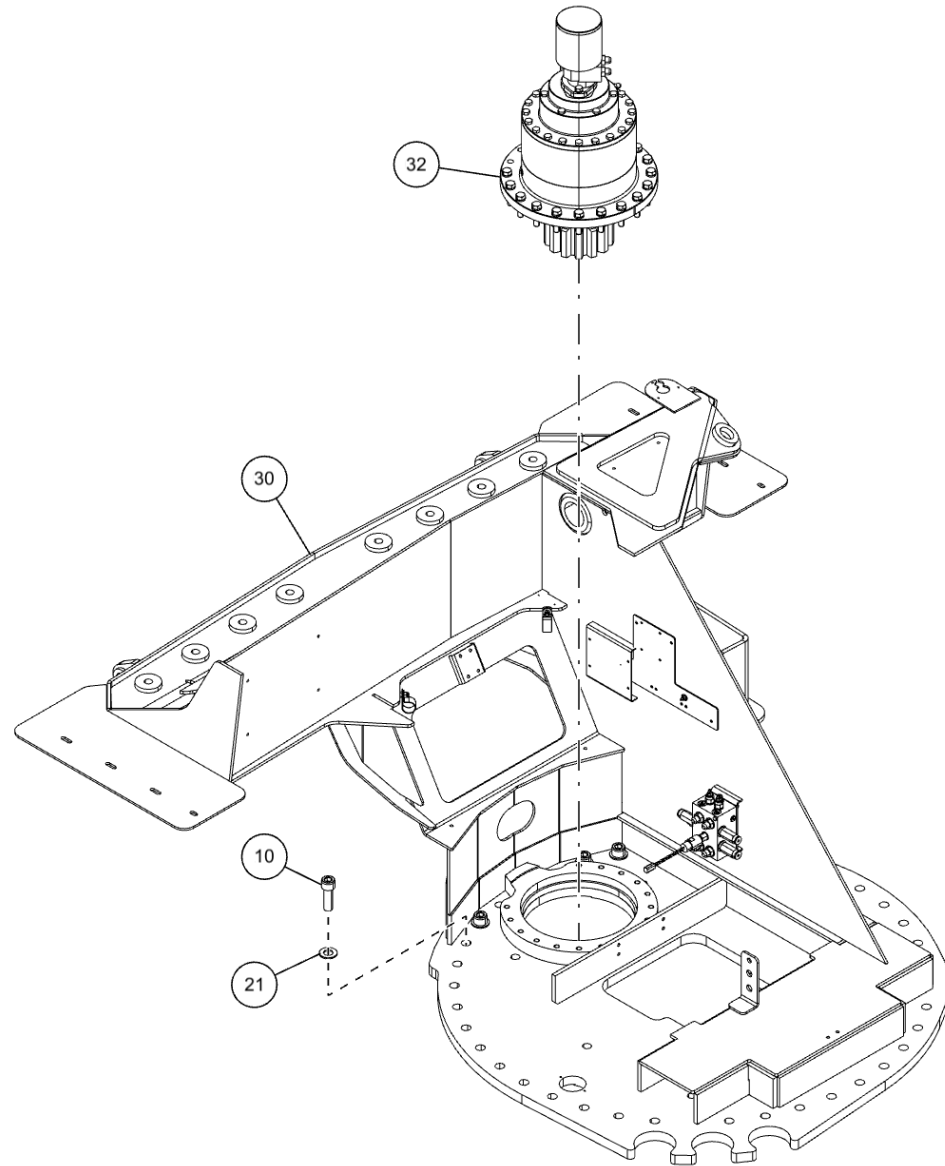

WRECKER FRAME COMPONENTS (0911548) (cont'd)

Mounting Hardware & Swing Drive

WRECKER FRAME COMPONENTS (0911548) (cont'd)
Mounting Hardware & Swing Drive (cont'd)

ITEM	PART NUMBER	DESCRIPTION	QTY
	0911548	WRECKER FRM ASSY 1150 12V	
1	0300188	CLAMP,1-1/2" HOSE	2
2	0301487	CLAMP HOSE 1/2 COVO909	1
3	0302574	FITTING-BULKHEAD RUN TEE	2
4	0310318	SWITCH - PRESSURE	1
5	0310634	FITTING 6MB-4FP	1
6	0400066	SCREW, 1/4-20X3/4 HHC GR5	4
7	0400126	SCREW, 3/8-16X1 HHC GR5	8
8	0400188	SCREW, 1/2-13X2 HHC GR5	4
9	0400274	SCREW, 5/8-11X2 HHC GR8	8
10	0400318	SCREW, 1-8X3 SHC	4
11	0400336	SCREW, 1-8X3 HHC GR8	31
12	0400367	NUT, 1/4-20 LOK	2
13	0400392	NUT, 3/8-16 LOK	2
14	0400408	NUT, 1/2-13 LOK	4
15	0400451	WASHER, 1/4	2
16	0400452	LKWASHER, 1/4	4
17	0400480	WASHER, 3/8	10
18	0400482	LKWASHER, 3/8	8
19	0400492	USS FLAT WASHER, 1/2	8
20	0400508	LKWASHER, 5/8	8
21	0400522	WASHER, 1-1/16X2X1/8 TH YZ	35
22	04011911	5/8-11 HEX WELD NUT	8
23	07032703	KEEPER PLATE - BOOM PIVOT	2
24	07032784	PIN - BOOM PIVOT 1075	1
25	0719162	PLATE, ACCESS COVER	2
26	0726417	PLATE-SWIVEL LOCK	1
27	0726421	OMNEX PANEL	1
28	0726422	ANGLE, SWIVEL LOCK	1
29	0726423	LONG ANGLE, SWIVEL LOCK	1
30	0810223	WRECKER FRM WLD 1150	1
31	0907994	SWING VALVE KIT (1060S)	1
32	0911359	SWING DRIVE W/ INTERNAL BRAKE	1
33	0911549	LIFT CYL ASSY 1150	1
34	0911552	AIR VALVE PLATE ASSY 1150 12V	1