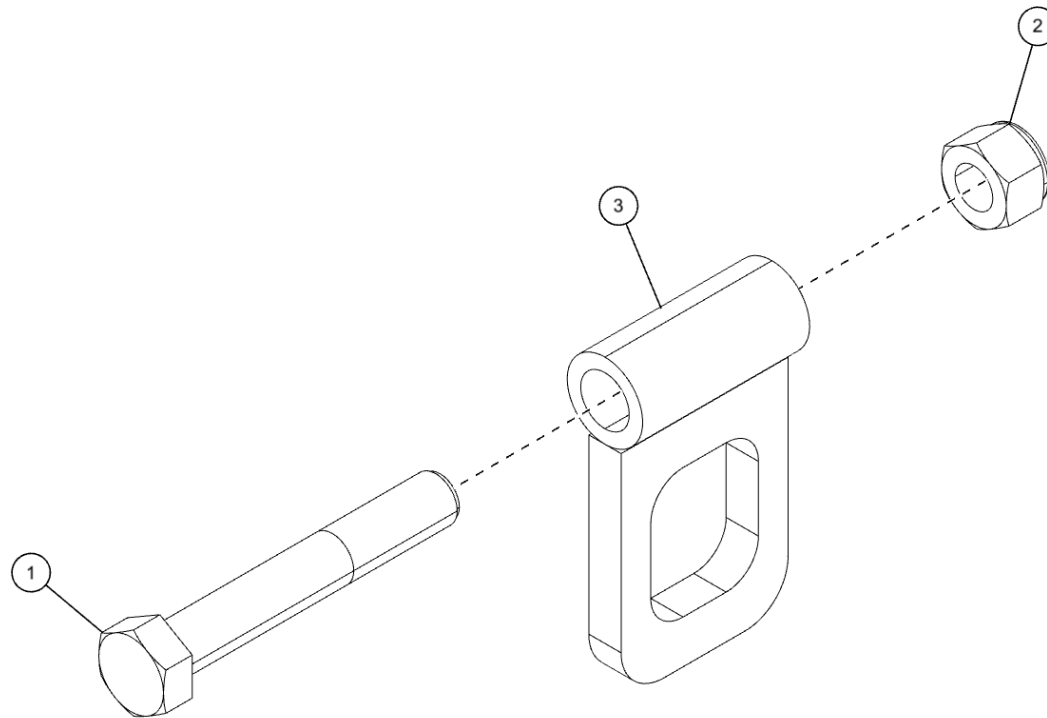

ROTATOR CABLE TIEBACK - UNDERLIFT & MAST (0911958)
Rotator Cable Tieback Components

ROTATOR CABLE TIEBACK - UNDERLIFT & MAST (0911958) (cont'd)

Rotator Cable Tieback Components (cont'd)

ITEM	PART NUMBER	DESCRIPTION	QTY
1	0911958	KIT, ROTATOR CABLE TIEBACK	
1	0400338	SCREW, 1-8X6-1/2 HHC GR8	1
2	0400443	NUT, 1-8 LOK GR8	1
3	0806989	PLATE, FABRICATED D-RING	1