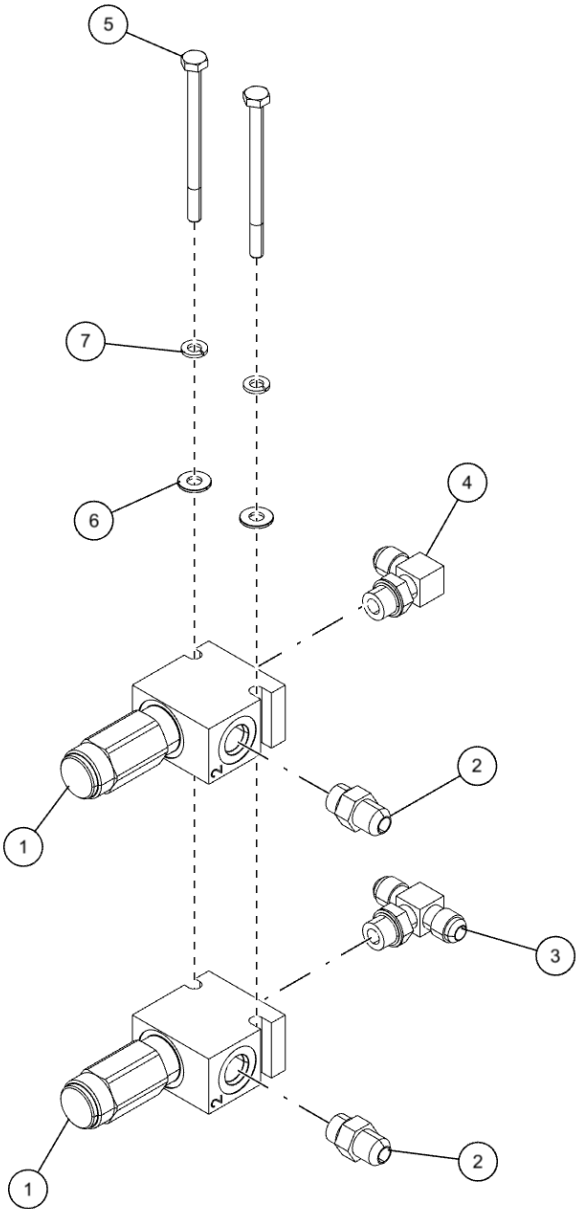

OUTRIGGER BLEED VALVE (0910635)

Bleed Valve Components

OUTRIGGER BLEED VALVE (0910635) (cont'd)
Bleed Valve Components (cont'd)

ITEM	PART NUMBER	DESCRIPTION	QTY
	0910635	OUTRIGGER BLEED VALVE ASSY	
1	03000389	RELIEF VALVE, WALVOIL RV08	2
2	0301522	ADAPTER, 6MJ-6MB	2
3	0301619	TEE, 6MJ-6MJ-6MB BRANCH	1
4	0301620	ELBOW, 6MJ-6MB90	1
5	0400081	SCREW, 1/4-20X3-1/2 HHC GR5	2
6	0400451	WASHER, 1/4	2
7	0400452	LKWASHER, 1/4	2