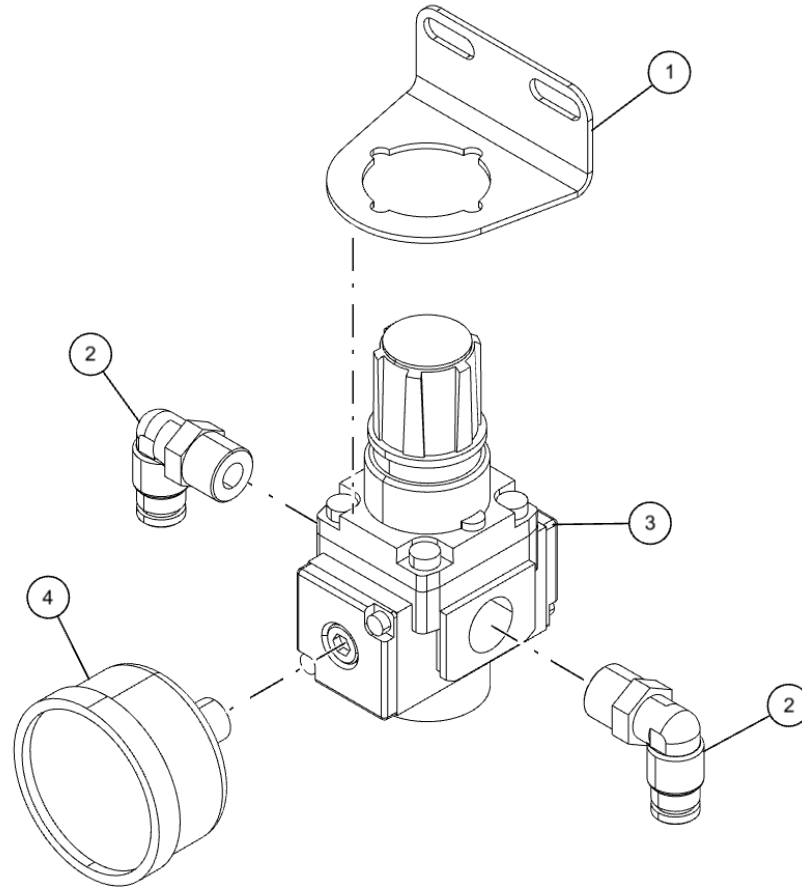

AIR REGULATOR GAUGE - AIR VALVE PLATE (0911804)

Air Regulator Gauge Components

AIR REGULATOR GAUGE - AIR VALVE PLATE (0911804) (cont'd)
Air Regulator Gauge Components (cont'd)

ITEM	PART NUMBER	DESCRIPTION	QTY
1	0911804	AIR REGULATOR-GUAGE ASSEMBLY	
1	0303365	BRACKET, MOUNTING - AIR PREP	1
2	9010520	FITTING-ELBOW 1/4T-1/4NPT	2
3	HA0131	REGULATOR , AIR	1
4	HA0132	GAUGE 0-160 PSI	1