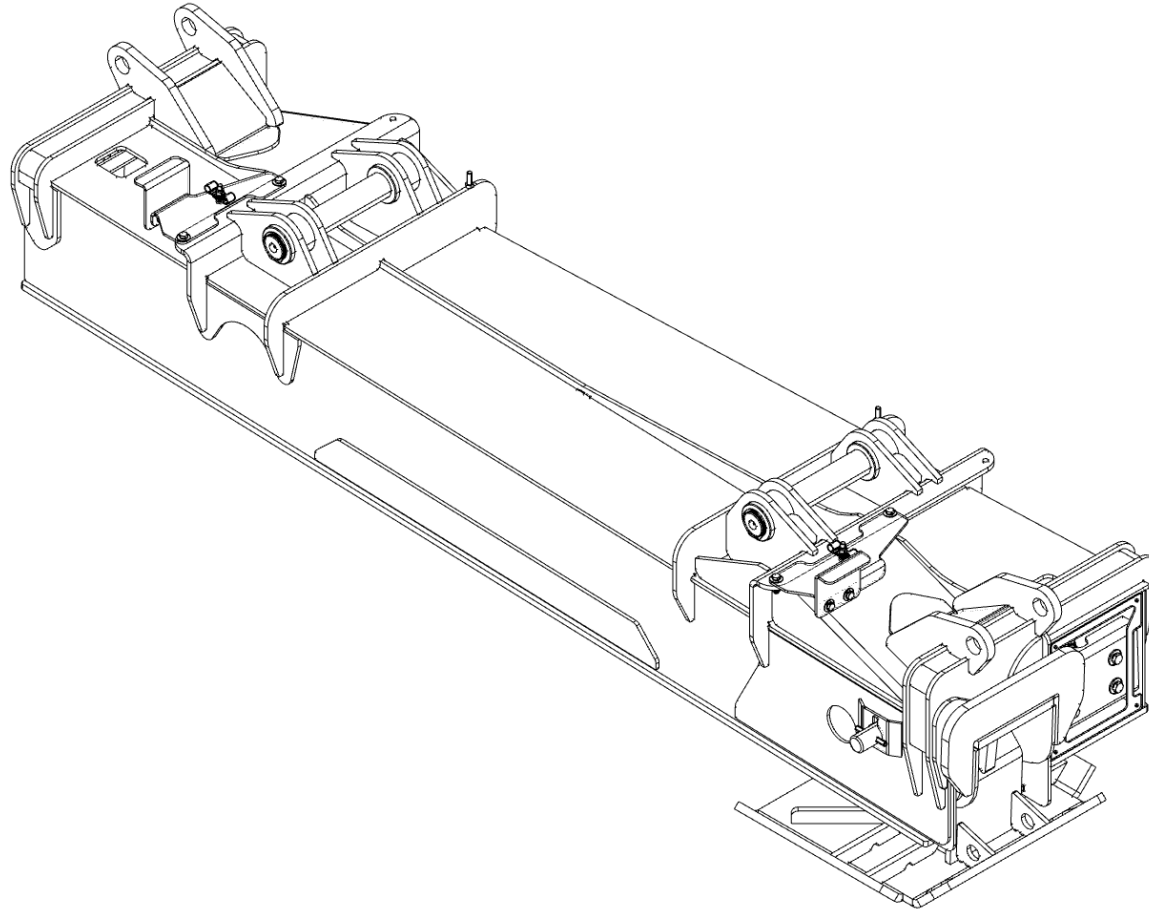

FRONT OUTRIGGER ASSEMBLY - BIG FEET (0911652)
Front Outrigger

FRONT OUTRIGGER ASSEMBLY - BIG FEET (0911652) (cont'd)

Front Outrigger (cont'd)

ITEM	PART NUMBER	DESCRIPTION	QTY
	0911652	3-STG FRT OUTRGE ASSY BIG FEET	
1	0300113	GREASE FITTING, 1/4-28 STR	4
2	0301522	ADAPTER, 6MJ-6MB	2
3	0301601	CLAMP, HOSE, INSUL, 5/8	4
4	0301642	SNAP RING, 1-1/4 DIA	4
5	0302509	ELBOW, 6MJ-6MB45	2
6	03026693	PAD, SLIDE	2
7	0302776	SNAP RING,EXTERNAL 2	4
8	0303490	PAD-WEAR 1/2" X 1" X 4"	2
9	0310396	CYLINDER,OUTRIG 3BOREx84STROKE	2
10	0312690	OUTRIGGER WEAR PAD 0.31x1.50x6	4
11	0400066	SCREW, 1/4-20X3/4 HHC GR5	2
12	0400122	SCREW, 3/8-16X1-1/4 HHC GR5	12
13	0400126	SCREW, 3/8-16X1 HHC GR5	4
14	0400132	SCREW, 3/8-16X1-1/2 HHC GR5	2
15	0400176	SCREW, 1/2-13X1 HHC GR5	6
16	0400239	SCREW, 1/2-13X3/4 HHC GR5	16
17	0400260	SCREW, 5/8-11X2 HHC GR5	2
18	0400343	SCREW, 1/2-13X2 HHC GR8	8
19	0400351	NUT, 8-32 HEX	8
20	0400367	NUT, 1/4-20 LOK	2
21	0400392	NUT, 3/8-16 LOK	10
22	0400398	NUT, 3/8-16 LOK JAM	2
23	0400416	NUT, 1/2-13 LOK GR8	8
24	0400421	NUT, 5/8-11 LOK	2
25	0400451	WASHER, 1/4	2
26	0400480	WASHER, 3/8	16
27	0400482	LKWASHER, 3/8	8
28	0400491	LKWASHER, 1/2	22
29	0400497	WASHER, 1/2 GR8	8
30	0401054	SCREW, 8-32X3/4 PRH SS	8
31	07015387	PIN, H-BEAM PIVOT	2
32	07032582	PLATE, PAD CAGE	2
33	07032588	PLATE, MID STAGE EXTEND STOP	2
34	0703277	PAD, SLIDER	4
35	07049606	ANTI SNAKING SPACER (BOLT-ON)	4
36	0719462	PLATE - PAD CAGE	2
37	0721989	PLATE, CAM MOUNTING	1
38	0722124	PLATE, RIGHT CAM MOUNTING	1
39	0722174	ANGLE - CAM	2
40	0726709	PLATE STOP	2
41	0810335	3RD STG/INNER, BIG FOOT, FRONT	2
42	0810529	FRONT OUTRIGGER BOX WELDMENT	1
43	0810530	OUTRIGGER MID STAGE WELDMENT	2
44	0910190	LOCK PIN ASSEMBLY	2
45	897400002	REAR PIN	2