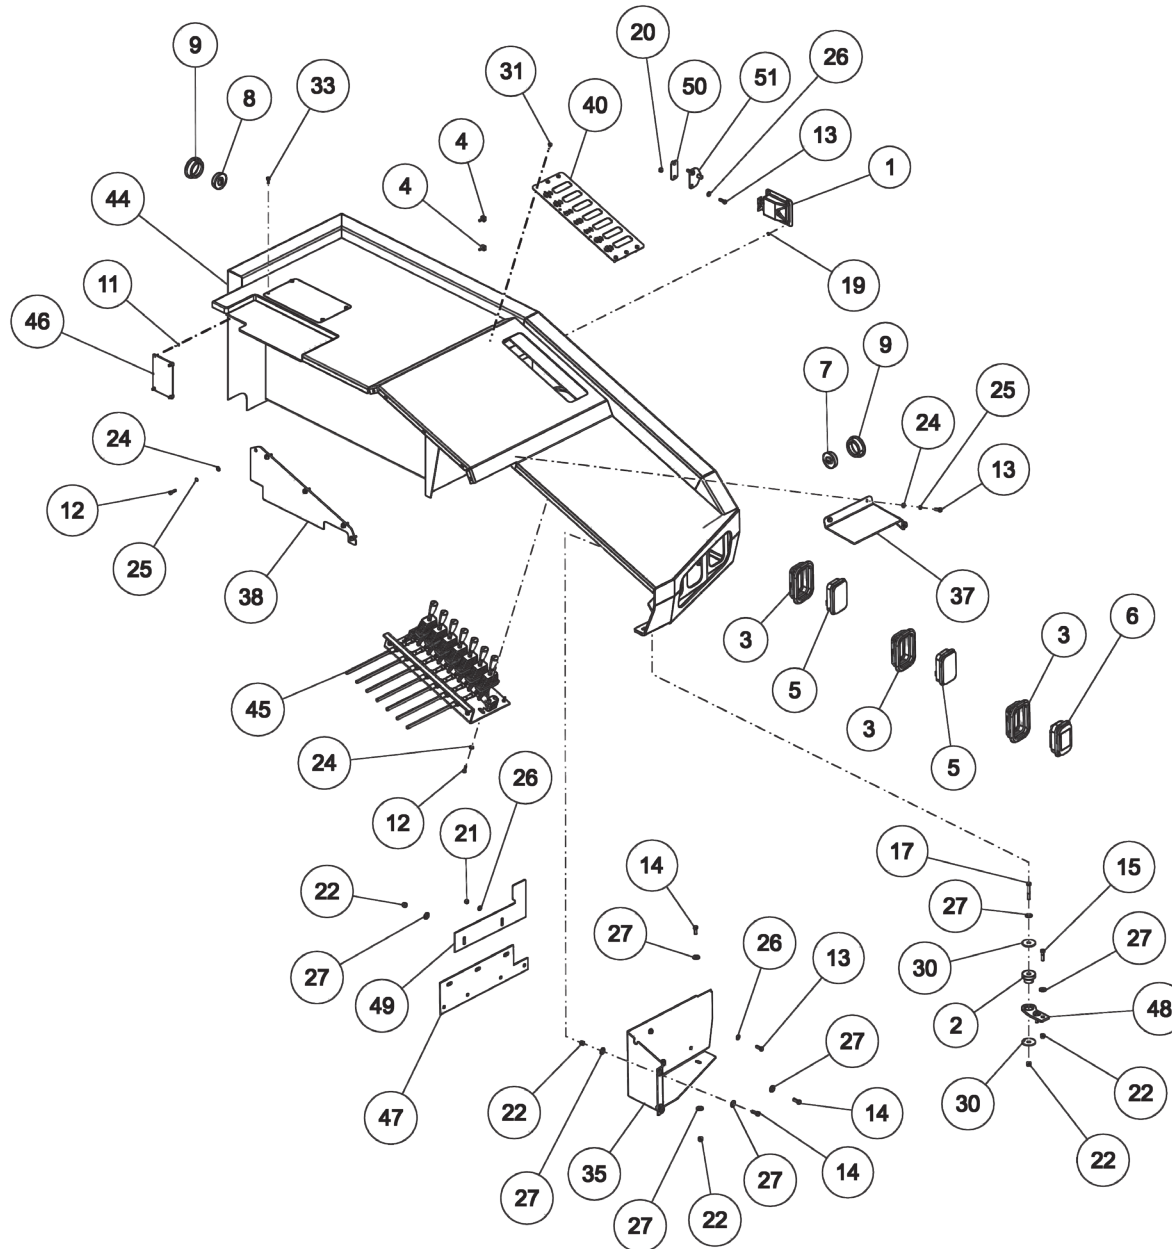

Section I - PARTS

120500245 EXPRESS BODY ALUMINUM MODULAR (cont'd)

Section I - PARTS

120500245 EXPRESS BODY ALUMINUM MODULAR (cont'd)

ITEM	PART NUMBER	DESCRIPTION	QTY
1	0303120	LATCH PADDLE W/GASKET	2
2	0306680	RUBBER "T" MOUNTS LTI 20203	6
3	0306685	GROMMET TRUCKLITE 45700 - RECT	6
4	0310925	RUBBER BUMP STOP	4
5	0311507	LIGHT RECT RED LED	4
6	0311510	LIGHT RECT REVERSE W/REFLEX	2
7	0311512	LIGHT 2.5" RED REFLEX LED	2
8	0311513	LIGHT 2.5" AMBER REFLEX LED	2
9	0311516	GROMMET, LIGHT 2.5" ROUND	4
10	0311531	LIGHT 3 RED ID BAR LED	1
11	0400059	SCREW, 1/4-20X5/8 HHC GR5	8
12	0400070	SCREW, 1/4-20X1 HHC GR5	28
13	0400109	SCREW, 5/16-18X1 HHC GR5	14
14	0400126	SCREW, 3/8-16X1 HHC GR5	14
15	0400132	SCREW, 3/8-16X1-1/2 HHC GR5	4
16	0400133	SCREW, 3/8-16X3 HHC GR5	8
17	0400150	SCREW, 3/8-16X2-1/2 HHC GR5	2
18	0400237	SCREW, 1/2-13X4 HHC GR5	4
19	0400351	NUT, 8-32 HEX	8
20	0400381	NUT, 5/16-18 HEX	4
21	0400382	NUT, 5/16-18 LOK	4
22	0400392	NUT, 3/8-16 LOK	20
23	0400408	NUT, 1/2-13 LOK	4
24	0400451	WASHER, 1/4	34
25	0400452	LKWASHER, 1/4	24
26	0400463	WASHER, 5/16	12

ITEM	PART NUMBER	DESCRIPTION	QTY
27	0400480	WASHER, 3/8	38
28	0400482	LKWASHER, 3/8	8
29	0400484	WASH, SPECIAL .406X1-3/4	8
30	0400498	WASHER, 1/2X2X0.125	4
31	0400601	SCREW, 1/4X1 SHM SS	12
32	0400888	WASHER, 3/8 FEN	8
33	0402020	SCREW, 1/4-20X3/4 HHC SS	8
34	0718907	LH TAIL LIGHT COVER PANEL	1
35	0718908	RH TAIL LIGHT COVER PANEL	1
36	0718909	LH REAR SLOPING PANEL	1
37	0718910	RH REAR SLOPING PANEL	1
38	0722590	PLATE, ALUM. SPLASH GUARD	2
39	0725189L	PLT 7SLOT CONT CVR 312/807	1
40	0725189R	PLT 7SLOT CONT CVR 312/807	1
41	0807232	TUBE MOUNTING WELDT	1
42	0807471	REAR BODY MTG TUBE WELD'T	1
43	0807914	BODY WLMT, EXPR LH AL 2011 BOX	1
44	0807915	BODY WLMT, EXPR RH AL 2011 BOX	1
45	0910213	7-HANDLE DUAL CONTROL 312	1
46	805040005	COVER PLATE-BOOM END (RE	2
47	810010001	BRACKET, CS - MUD FLAP	2
48	810030005	PLATE-BODY REAR MTG. (T. MTG)	2
49	810030016	PLATE - GUARD FILLER SS	2
50	945400518	WASHER PLATE PL - STRIKE	2
51	945400800	STRIKER PIN WELD'T PL	2