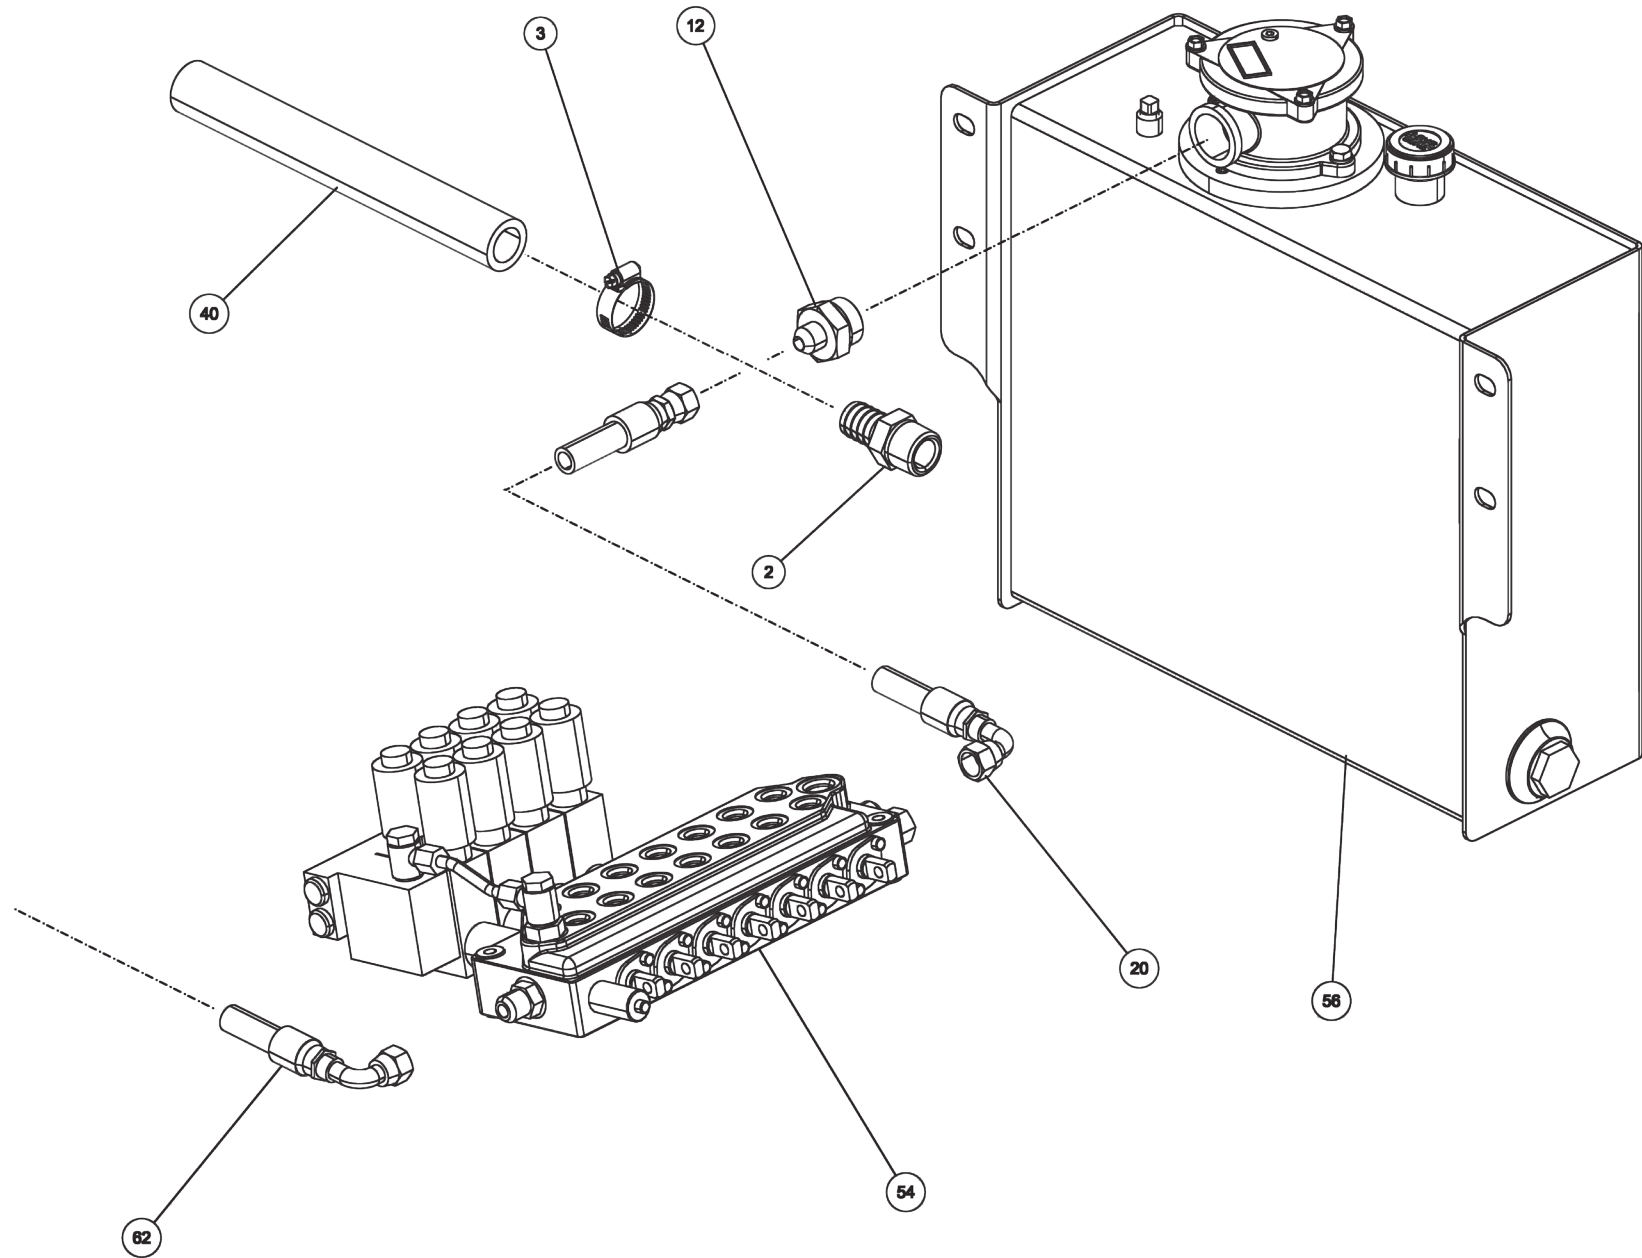

Section I - PARTS

0908397 BASIC EXPRESS DUAL WINCH ASSEMBLY (cont'd)

Section I - PARTS

0908397 BASIC EXPRESS DUAL WINCH ASSEMBLY (cont'd)

ITEM	PART NUMBER	DESCRIPTION	QTY
1	0300044	FITT, HYD CONN. 6MJ-8MB	2
2	0300056	FITTING, BARB 16C4-16MP	1
3	0300071	CLAMP, HOSE, 1" IDEAL	1
4	0301388	ELBOW, 8MJ-8MB90	4
5	0301522	ADAPTER, 6MJ-6MB	2
6	0301524	HOSE 4AT2(6FJX-6FJX) 14"	2
7	0301696	FITTING, ELB 90 DEG 6MJ-6FJX90	2
8	0301895	GREASE FITTING, 1/8 STR PTF	2
9	0301921	HOSE HYD, 128	4
10	0302173	MUD FLAP	2
11	0302584	HOSE HYD, 50"	4
12	0302757	FITTING, CONN 8MJ - 16MB	1
13	0302922	HOSE HYD, 170	2
14	0303844	CYL HYD - SWING L ARM	2
15	0303860	HOSE HYD, 10-3/4"	1
16	0303861	HOSE HYD, 18"	1
17	0306680	RUBBER "T" MOUNTS LTI 20203	4
18	0307575	CYLINDER, LIFT 3.00 X 17.75	2
19	0307633	HOSE, HYD ASSY 46" LGTH	2
20	0307663	HOSE, HYD ASSY 185" LGTH 90	1
21	0400070	SCREW, 1/4-20X1 HHC GR5	4
22	0400078	SCREW, 1/4-20X2 HHC GR5	2
23	0400122	SCREW, 3/8-16X1-1/4 HHC GR5	8
24	0400126	SCREW, 3/8-16X1 HHC GR5	5
25	0400132	SCREW, 3/8-16X1-1/2 HHC GR5	4
26	0400146	SCREW, 3/8-16X2-1/4 HHC GR5	1
27	0400157	SCREW, 3/8-16X1-3/4 HHC GR5	1
28	0400181	SCREW, 1/2-13X1-1/2 HHC GR5	4
29	0400237	SCREW, 1/2-13X4 HHC GR5	4
30	0400367	NUT, 1/4-20 LOK	6
31	0400382	NUT, 5/16-18 LOK	8
32	0400392	NUT, 3/8-16 LOK	17
33	0400408	NUT, 1/2-13 LOK	10
34	0400416	NUT, 1/2-13 LOK GR8	14
35	0400451	WASHER, 1/4	8

ITEM	PART NUMBER	DESCRIPTION	QTY
36	0400480	WASHER, 3/8	38
37	0400492	WASHER, 1/2	8
38	0400497	WASHER, 1/2 GR8	28
39	0400498	WASHER, 1/2X2X0.125	4
40	0702540	HOSE, SUCTION 12FT 1IN ID	1
41	0712380	D-RING	2
42	0719519	SHIM - BOOM PIVOT (0.0747 THK)	2
43	0719520	SHIM - BOOM PIVOT (.1196 THK)	2
44	0730187	JUNCTION BOX PLATE EXP,810,812	1
45	0806834	SUBFRAME, EXPRESS	1
46	0807183	MAIN BOOM PIVOT PIN WLMT.	1
47	0807232	TUBE MOUNTING WELDT	1
48	0807471	REAR BODY MTG TUBE WELDT	1
49	0807707	PIN WELDMENT - LIFT CYLINDER	4
50	0901420	KIT - SAFETY CHAIN	1
51	0908389	BOOM ASSY. EXPRESS EXT.	1
52	0908391	8K DUAL WINCH BUCKET ASSY	1
53	0908393	DUAL SHEAVE HEAD ASSY	1
54	0908396	7-SPOOL VALVE PLATE ASSY	1
55	0910213	7-HANDLE DUAL CONTROL 312	1
56	0910933	HYD TANK ASSY, NARROW	1
57	804500001	MUD FLAP BACK-UP STRIP	2
58	805040011	VERTICAL BOOM GUIDE PAD	2
59	810740001	WIRING HARNESS 810	1
60	810770012	HOSE, 157" 4FJX-4M3K-6FJX MTF	2
61	810770015	HOSE 29" 4M2T 6FJX90S-6FJX	2
62	810770017	HOSE ASSY 32 8M2T 8FJX90S-8FJX	1
63	810960001	CHAIN POCKET PLATE -SHIP KIT B	2
64	9012594	FITT, HYD RUN TEE, 6MJX6MBX6MJ	2
65	9041403	1/2 NC X 1 1/2 HHCS PL GR8	14
66	9043973	5/16-18X1 1/2 FL.HD.SOC.	8
67	9056150	RETAINING RING - 1 1/2	1
68	BA0259	PIN - "D" RING	2
69	FC41	FITTING-90DEG BLKHD ELB W/ NUT	2
70	HC1291	FITTING, 4MJ-4MB STR THR	6