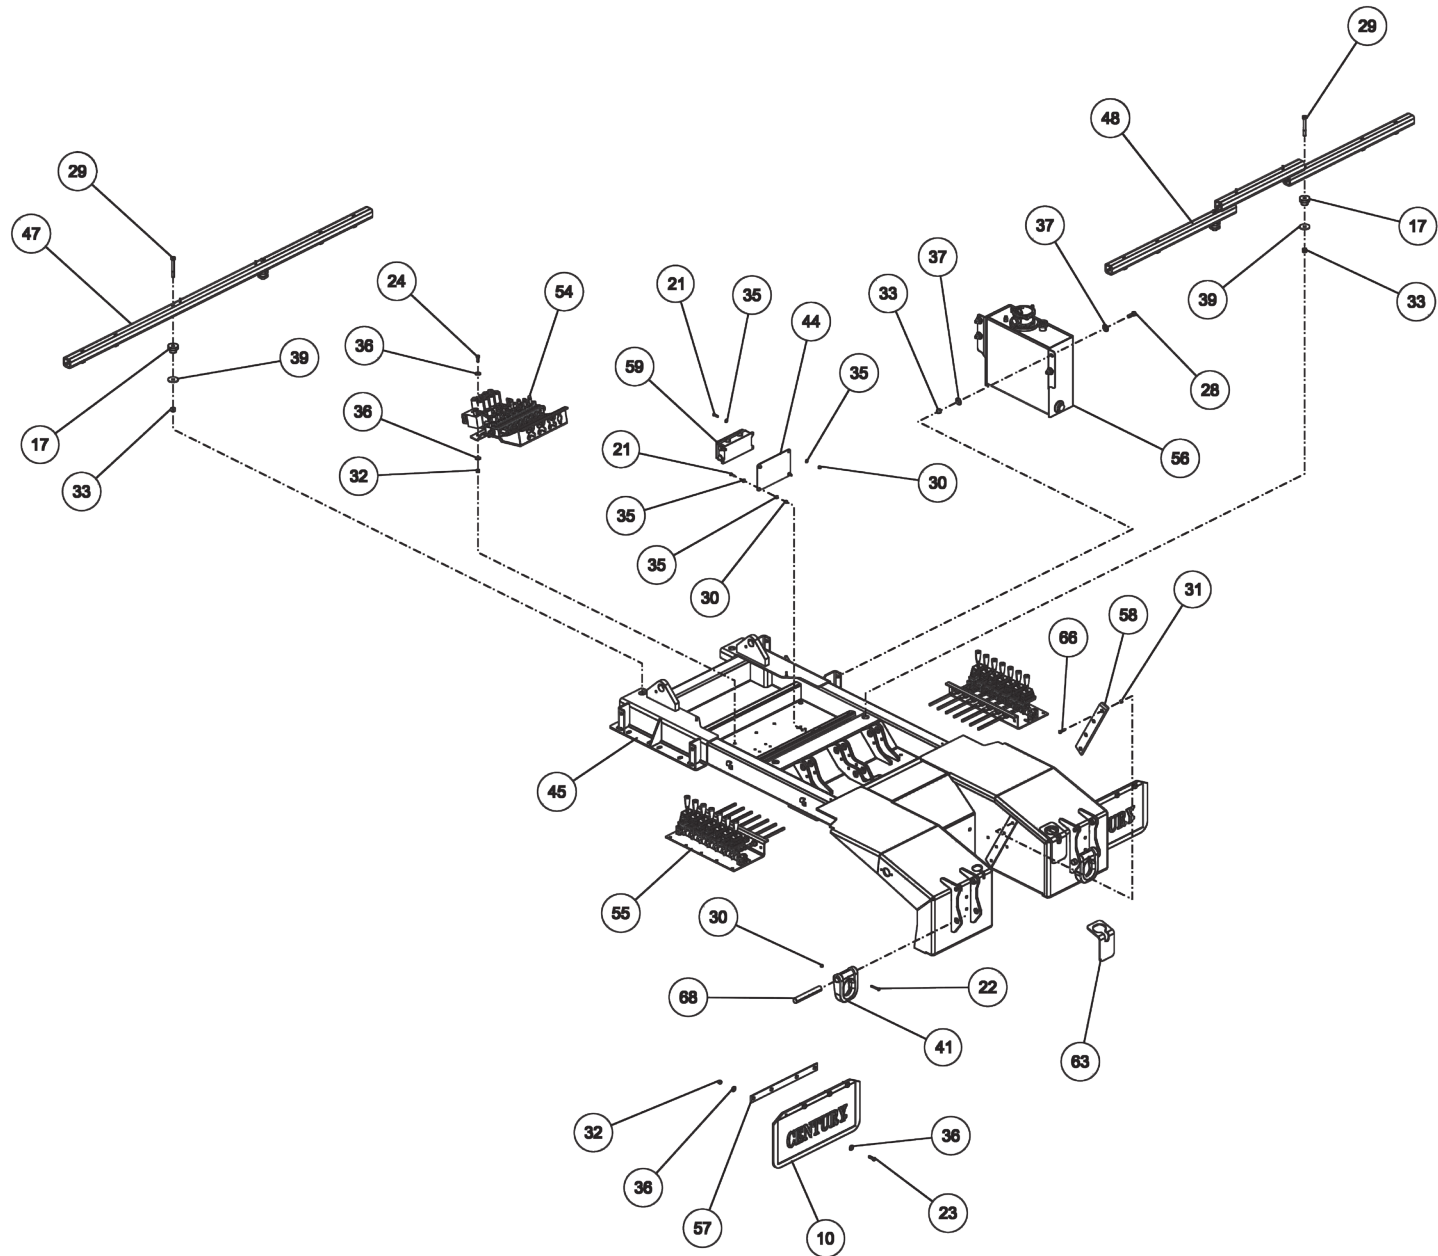

Section I - PARTS

0908397 BASIC EXPRESS DUAL WINCH ASSEMBLY (cont'd)

Section I - PARTS

0908397 BASIC EXPRESS DUAL WINCH ASSEMBLY (cont'd)

ITEM	PART NUMBER	DESCRIPTION	QTY
1	0300044	FITT, HYD CONN. 6MJ-8MB	2
2	0300056	FITTING, BARB 16C4-16MP	1
3	0300071	CLAMP, HOSE, 1" IDEAL	1
4	0301388	ELBOW, 8MJ-8MB90	4
5	0301522	ADAPTER, 6MJ-6MB	2
6	0301524	HOSE 4AT2(6FJX-6FJX) 14"	2
7	0301696	FITTING, ELB 90 DEG 6MJ-6FJX90	2
8	0301895	GREASE FITTING, 1/8 STR PTF	2
9	0301921	HOSE HYD, 128	4
10	0302173	MUD FLAP	2
11	0302584	HOSE HYD, 50"	4
12	0302757	FITTING, CONN 8MJ - 16MB	1
13	0302922	HOSE HYD, 170	2
14	0303844	CYL HYD - SWING L ARM	2
15	0303860	HOSE HYD, 10-3/4"	1
16	0303861	HOSE HYD, 18"	1
17	0306680	RUBBER "T" MOUNTS LTI 20203	4
18	0307575	CYLINDER, LIFT 3.00 X 17.75	2
19	0307633	HOSE, HYD ASSY 46" LGTH	2
20	0307663	HOSE, HYD ASSY 185" LGTH 90	1
21	0400070	SCREW, 1/4-20X1 HHC GR5	4
22	0400078	SCREW, 1/4-20X2 HHC GR5	2
23	0400122	SCREW, 3/8-16X1-1/4 HHC GR5	8
24	0400126	SCREW, 3/8-16X1 HHC GR5	5
25	0400132	SCREW, 3/8-16X1-1/2 HHC GR5	4
26	0400146	SCREW, 3/8-16X2-1/4 HHC GR5	1
27	0400157	SCREW, 3/8-16X1-3/4 HHC GR5	1
28	0400181	SCREW, 1/2-13X1-1/2 HHC GR5	4
29	0400237	SCREW, 1/2-13X4 HHC GR5	4
30	0400367	NUT, 1/4-20 LOK	6
31	0400382	NUT, 5/16-18 LOK	8
32	0400392	NUT, 3/8-16 LOK	17
33	0400408	NUT, 1/2-13 LOK	10
34	0400416	NUT, 1/2-13 LOK GR8	14
35	0400451	WASHER, 1/4	8

ITEM	PART NUMBER	DESCRIPTION	QTY
36	0400480	WASHER, 3/8	38
37	0400492	WASHER, 1/2	8
38	0400497	WASHER, 1/2 GR8	28
39	0400498	WASHER, 1/2X2X0.125	4
40	0702540	HOSE, SUCTION 12FT 1IN ID	1
41	0712380	D-RING	2
42	0719519	SHIM - BOOM PIVOT (0.0747 THK)	2
43	0719520	SHIM - BOOM PIVOT (.1196 THK)	2
44	0730187	JUNCTION BOX PLATE EXP,810,812	1
45	0806834	SUBFRAME, EXPRESS	1
46	0807183	MAIN BOOM PIVOT PIN WLMT.	1
47	0807232	TUBE MOUNTING WELDT	1
48	0807471	REAR BODY MTG TUBE WELDT	1
49	0807707	PIN WELDMENT - LIFT CYLINDER	4
50	0901420	KIT - SAFETY CHAIN	1
51	0908389	BOOM ASSY. EXPRESS EXT.	1
52	0908391	8K DUAL WINCH BUCKET ASSY	1
53	0908393	DUAL SHEAVE HEAD ASSY	1
54	0908396	7-SPOOL VALVE PLATE ASSY	1
55	0910213	7-HANDLE DUAL CONTROL 312	1
56	0910933	HYD TANK ASSY, NARROW	1
57	804500001	MUD FLAP BACK-UP STRIP	2
58	805040011	VERTICAL BOOM GUIDE PAD	2
59	810740001	WIRING HARNESS 810	1
60	810770012	HOSE, 157" 4FJX-4M3K-6FJX MTF	2
61	810770015	HOSE 29" 4M2T 6FJX90S-6FJX	2
62	810770017	HOSE ASSY 32 8M2T 8FJX90S-8FJX	1
63	810960001	CHAIN POCKET PLATE -SHIP KIT B	2
64	9012594	FITT, HYD RUN TEE, 6MJX6MBX6MJ	2
65	9041403	1/2 NC X 1 1/2 HHCS PL GR8	14
66	9043973	5/16-18X1 1/2 FL.HD.SOC.	8
67	9056150	RETAINING RING - 1 1/2	1
68	BA0259	PIN - "D" RING	2
69	FC41	FITTING-90DEG BLKHD ELB W/ NUT	2
70	HC1291	FITTING, 4MJ-4MB STR THR	6