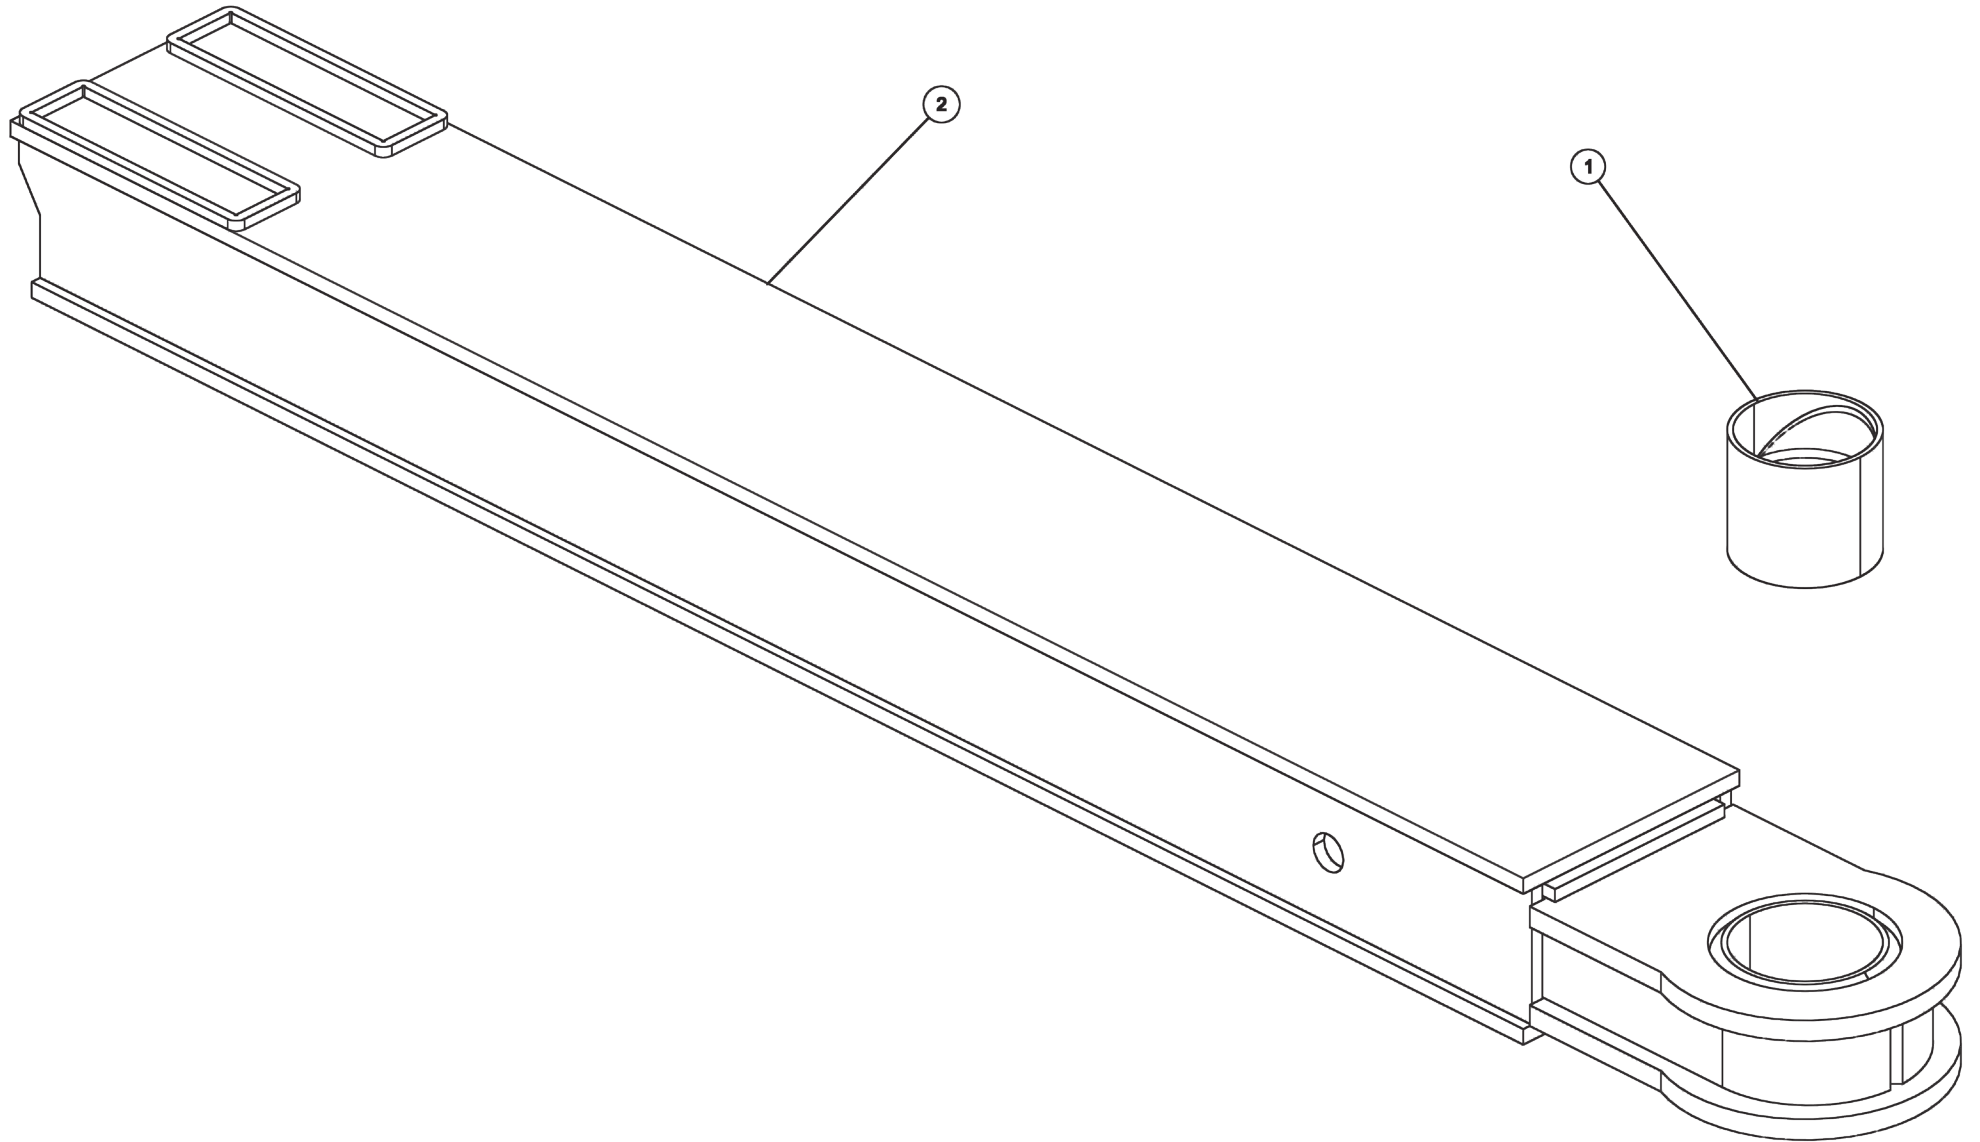

Section I - PARTS

0908399 INNER WHEEL LIFT BOOM ASSEMBLY

Section I - PARTS

0908399 INNER WHEEL LIFT BOOM ASSEMBLY

ITEM	PART NUMBER	DESCRIPTION	QTY
1	0306879	BUSHING (ALUM BRONZE)	1
2	0806840	BOOM INNER STINGER EXPRESS WLD	1