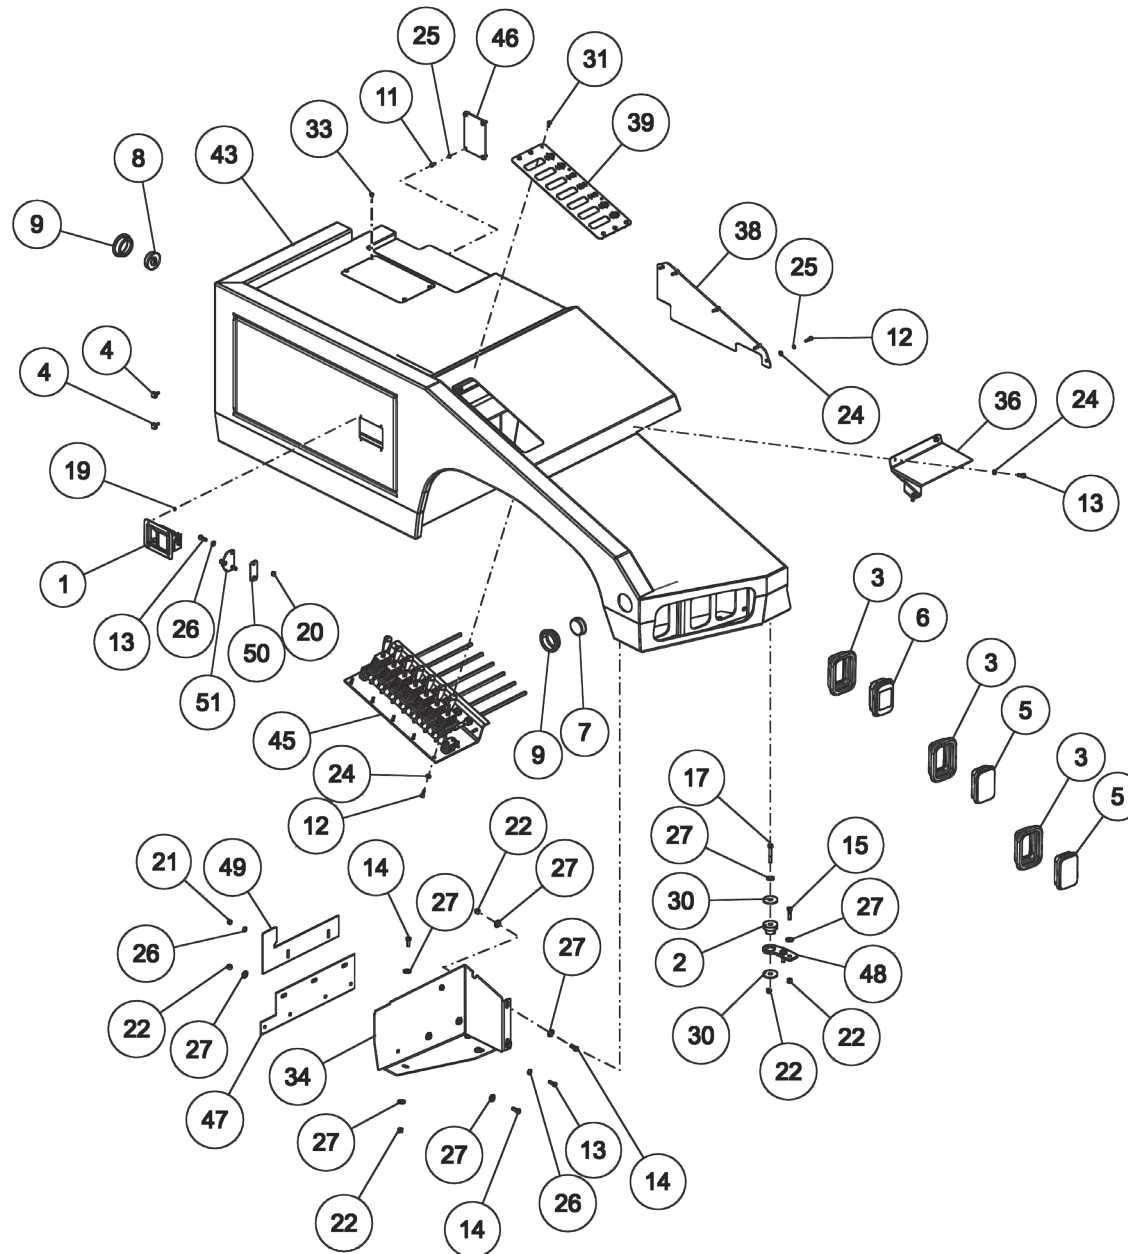

Section I - PARTS

120500245 EXPRESS BODY ALUMINUM MODULAR (cont'd)

Section I - PARTS

120500245 EXPRESS BODY ALUMINUM MODULAR (cont'd)

ITEM	PART NUMBER	DESCRIPTION	QTY
1	0303120	LATCH PADDLE W/GASKET	2
2	0306680	RUBBER "T" MOUNTS LTI 20203	6
3	0306685	GROMMET TRUCKLITE 45700 - RECT	6
4	0310925	RUBBER BUMP STOP	4
5	0311507	LIGHT RECT RED LED	4
6	0311510	LIGHT RECT REVERSE W/REFLEX	2
7	0311512	LIGHT 2.5" RED REFLEX LED	2
8	0311513	LIGHT 2.5" AMBER REFLEX LED	2
9	0311516	GROMMET, LIGHT 2.5" ROUND	4
10	0311531	LIGHT 3 RED ID BAR LED	1
11	0400059	SCREW, 1/4-20X5/8 HHC GR5	8
12	0400070	SCREW, 1/4-20X1 HHC GR5	28
13	0400109	SCREW, 5/16-18X1 HHC GR5	14
14	0400126	SCREW, 3/8-16X1 HHC GR5	14
15	0400132	SCREW, 3/8-16X1-1/2 HHC GR5	4
16	0400133	SCREW, 3/8-16X3 HHC GR5	8
17	0400150	SCREW, 3/8-16X2-1/2 HHC GR5	2
18	0400237	SCREW, 1/2-13X4 HHC GR5	4
19	0400351	NUT, 8-32 HEX	8
20	0400381	NUT, 5/16-18 HEX	4
21	0400382	NUT, 5/16-18 LOK	4
22	0400392	NUT, 3/8-16 LOK	20
23	0400408	NUT, 1/2-13 LOK	4
24	0400451	WASHER, 1/4	34
25	0400452	LKWASHER, 1/4	24
26	0400463	WASHER, 5/16	12

ITEM	PART NUMBER	DESCRIPTION	QTY
27	0400480	WASHER, 3/8	38
28	0400482	LKWASHER, 3/8	8
29	0400484	WASH, SPECIAL .406X1-3/4	8
30	0400498	WASHER, 1/2X2X0.125	4
31	0400601	SCREW, 1/4X1 SHM SS	12
32	0400888	WASHER, 3/8 FEN	8
33	0402020	SCREW, 1/4-20X3/4 HHC SS	8
34	0718907	LH TAIL LIGHT COVER PANEL	1
35	0718908	RH TAIL LIGHT COVER PANEL	1
36	0718909	LH REAR SLOPING PANEL	1
37	0718910	RH REAR SLOPING PANEL	1
38	0722590	PLATE, ALUM. SPLASH GUARD	2
39	0725189L	PLT 7SLOT CONT CVR 312/807	1
40	0725189R	PLT 7SLOT CONT CVR 312/807	1
41	0807232	TUBE MOUNTING WELDT	1
42	0807471	REAR BODY MTG TUBE WELD'T	1
43	0807914	BODY WLMT, EXPR LH AL 2011 BOX	1
44	0807915	BODY WLMT, EXPR RH AL 2011 BOX	1
45	0910213	7-HANDLE DUAL CONTROL 312	1
46	805040005	COVER PLATE-BOOM END (RE	2
47	810010001	BRACKET, CS - MUD FLAP	2
48	810030005	PLATE-BODY REAR MTG. (T. MTG)	2
49	810030016	PLATE - GUARD FILLER SS	2
50	945400518	WASHER PLATE PL - STRIKE	2
51	945400800	STRIKER PIN WELD'T PL	2