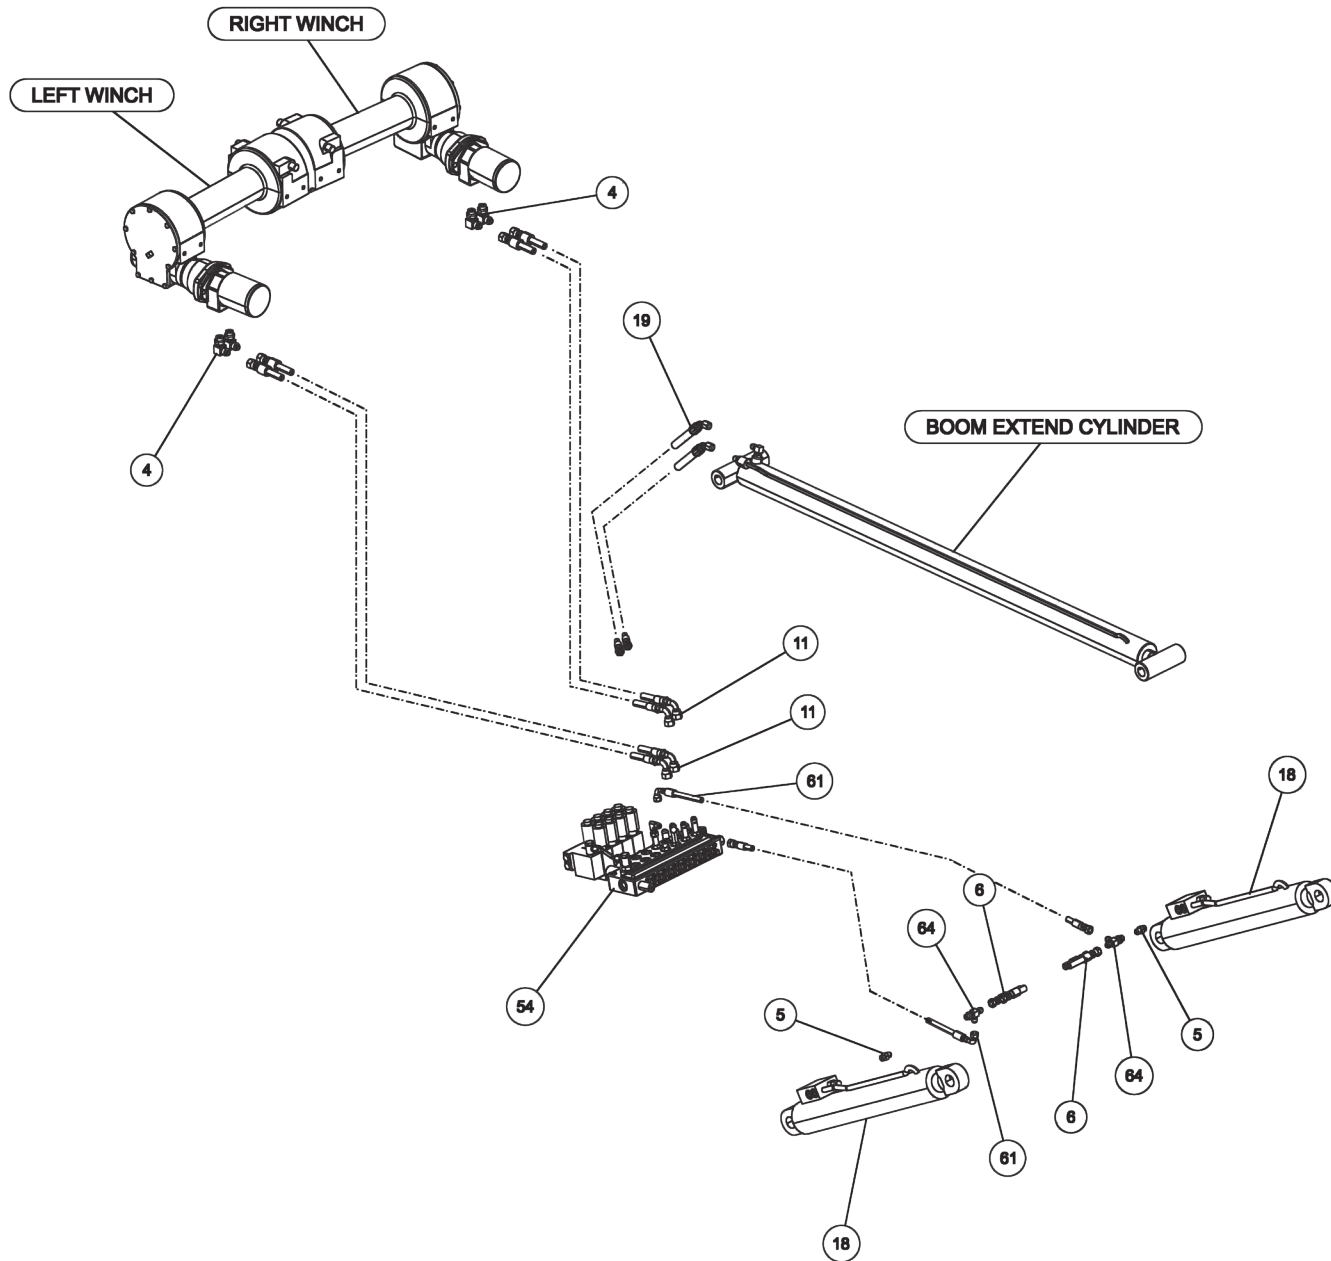

Section I - PARTS

0908397 BASIC EXPRESS DUAL WINCH ASSEMBLY (cont'd)

Section I - PARTS

0908397 BASIC EXPRESS DUAL WINCH ASSEMBLY (cont'd)

ITEM	PART NUMBER	DESCRIPTION	QTY
1	0300044	FITT, HYD CONN. 6MJ-8MB	2
2	0300056	FITTING, BARB 16C4-16MP	1
3	0300071	CLAMP, HOSE, 1" IDEAL	1
4	0301388	ELBOW, 8MJ-8MB90	4
5	0301522	ADAPTER, 6MJ-6MB	2
6	0301524	HOSE 4AT2(6FJX-6FJX) 14"	2
7	0301696	FITTING, ELB 90 DEG 6MJ-6FJX90	2
8	0301895	GREASE FITTING, 1/8 STR PTF	2
9	0301921	HOSE HYD, 128	4
10	0302173	MUD FLAP	2
11	0302584	HOSE HYD, 50"	4
12	0302757	FITTING, CONN 8MJ - 16MB	1
13	0302922	HOSE HYD, 170	2
14	0303844	CYL HYD - SWING L ARM	2
15	0303860	HOSE HYD, 10-3/4"	1
16	0303861	HOSE HYD, 18"	1
17	0306680	RUBBER "T" MOUNTS LTI 20203	4
18	0307575	CYLINDER, LIFT 3.00 X 17.75	2
19	0307633	HOSE, HYD ASSY 46" LGTH	2
20	0307663	HOSE, HYD ASSY 185" LGTH 90	1
21	0400070	SCREW, 1/4-20X1 HHC GR5	4
22	0400078	SCREW, 1/4-20X2 HHC GR5	2
23	0400122	SCREW, 3/8-16X1-1/4 HHC GR5	8
24	0400126	SCREW, 3/8-16X1 HHC GR5	5
25	0400132	SCREW, 3/8-16X1-1/2 HHC GR5	4
26	0400146	SCREW, 3/8-16X2-1/4 HHC GR5	1
27	0400157	SCREW, 3/8-16X1-3/4 HHC GR5	1
28	0400181	SCREW, 1/2-13X1-1/2 HHC GR5	4
29	0400237	SCREW, 1/2-13X4 HHC GR5	4
30	0400367	NUT, 1/4-20 LOK	6
31	0400382	NUT, 5/16-18 LOK	8
32	0400392	NUT, 3/8-16 LOK	17
33	0400408	NUT, 1/2-13 LOK	10
34	0400416	NUT, 1/2-13 LOK GR8	14
35	0400451	WASHER, 1/4	8

ITEM	PART NUMBER	DESCRIPTION	QTY
36	0400480	WASHER, 3/8	38
37	0400492	WASHER, 1/2	8
38	0400497	WASHER, 1/2 GR8	28
39	0400498	WASHER, 1/2X2X0.125	4
40	0702540	HOSE, SUCTION 12FT 1IN ID	1
41	0712380	D-RING	2
42	0719519	SHIM - BOOM PIVOT (0.0747 THK)	2
43	0719520	SHIM - BOOM PIVOT (.1196 THK)	2
44	0730187	JUNCTION BOX PLATE EXP,810,812	1
45	0806834	SUBFRAME, EXPRESS	1
46	0807183	MAIN BOOM PIVOT PIN WLMT.	1
47	0807232	TUBE MOUNTING WELDT	1
48	0807471	REAR BODY MTG TUBE WELDT	1
49	0807707	PIN WELDMENT - LIFT CYLINDER	4
50	0901420	KIT - SAFETY CHAIN	1
51	0908389	BOOM ASSY. EXPRESS EXT.	1
52	0908391	8K DUAL WINCH BUCKET ASSY	1
53	0908393	DUAL SHEAVE HEAD ASSY	1
54	0908396	7-SPOOL VALVE PLATE ASSY	1
55	0910213	7-HANDLE DUAL CONTROL 312	1
56	0910933	HYD TANK ASSY, NARROW	1
57	804500001	MUD FLAP BACK-UP STRIP	2
58	805040011	VERTICAL BOOM GUIDE PAD	2
59	810740001	WIRING HARNESS 810	1
60	810770012	HOSE, 157" 4FJX-4M3K-6FJX MTF	2
61	810770015	HOSE 29" 4M2T 6FJX90S-6FJX	2
62	810770017	HOSE ASSY 32 8M2T 8FJX90S-8FJX	1
63	810960001	CHAIN POCKET PLATE -SHIP KIT B	2
64	9012594	FITT, HYD RUN TEE, 6MJX6MBX6MJ	2
65	9041403	1/2 NC X 1 1/2 HHCS PL GR8	14
66	9043973	5/16-18X1 1/2 FL.HD.SOC.	8
67	9056150	RETAINING RING - 1 1/2	1
68	BA0259	PIN - "D" RING	2
69	FC41	FITTING-90DEG BLKHD ELB W/ NUT	2
70	HC1291	FITTING, 4MJ-4MB STR THR	6