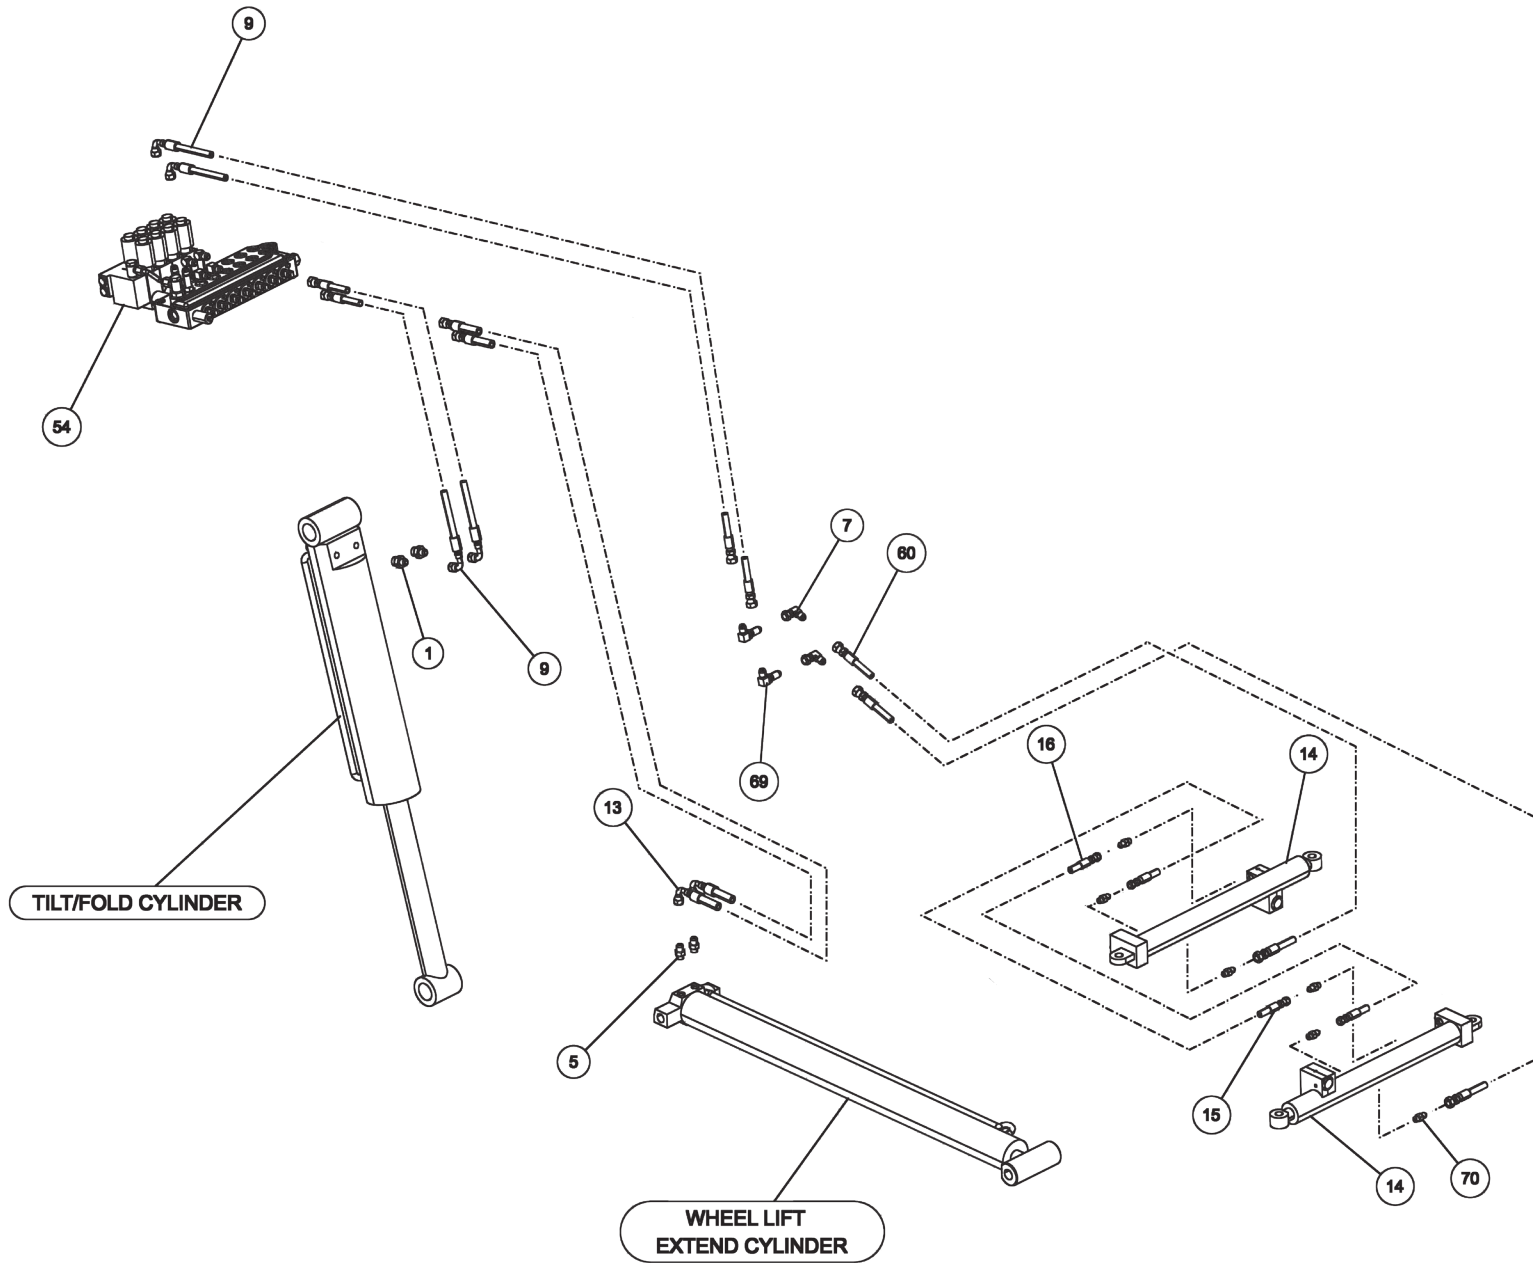

Section I - PARTS

0908397 BASIC EXPRESS DUAL WINCH ASSEMBLY (cont'd)

Section I - PARTS

0908397 BASIC EXPRESS DUAL WINCH ASSEMBLY (cont'd)

ITEM	PART NUMBER	DESCRIPTION	QTY
1	0300044	FITT, HYD CONN. 6MJ-8MB	2
2	0300056	FITTING, BARB 16C4-16MP	1
3	0300071	CLAMP, HOSE, 1" IDEAL	1
4	0301388	ELBOW, 8MJ-8MB90	4
5	0301522	ADAPTER, 6MJ-6MB	2
6	0301524	HOSE 4AT2(6FJX-6FJX) 14"	2
7	0301696	FITTING, ELB 90 DEG 6MJ-6FJX90	2
8	0301895	GREASE FITTING, 1/8 STR PTF	2
9	0301921	HOSE HYD, 128	4
10	0302173	MUD FLAP	2
11	0302584	HOSE HYD, 50"	4
12	0302757	FITTING, CONN 8MJ - 16MB	1
13	0302922	HOSE HYD, 170	2
14	0303844	CYL HYD - SWING L ARM	2
15	0303860	HOSE HYD, 10-3/4"	1
16	0303861	HOSE HYD, 18"	1
17	0306680	RUBBER "T" MOUNTS LTI 20203	4
18	0307575	CYLINDER, LIFT 3.00 X 17.75	2
19	0307633	HOSE, HYD ASSY 46" LGTH	2
20	0307663	HOSE, HYD ASSY 185" LGTH 90	1
21	0400070	SCREW, 1/4-20X1 HHC GR5	4
22	0400078	SCREW, 1/4-20X2 HHC GR5	2
23	0400122	SCREW, 3/8-16X1-1/4 HHC GR5	8
24	0400126	SCREW, 3/8-16X1 HHC GR5	5
25	0400132	SCREW, 3/8-16X1-1/2 HHC GR5	4
26	0400146	SCREW, 3/8-16X2-1/4 HHC GR5	1
27	0400157	SCREW, 3/8-16X1-3/4 HHC GR5	1
28	0400181	SCREW, 1/2-13X1-1/2 HHC GR5	4
29	0400237	SCREW, 1/2-13X4 HHC GR5	4
30	0400367	NUT, 1/4-20 LOK	6
31	0400382	NUT, 5/16-18 LOK	8
32	0400392	NUT, 3/8-16 LOK	17
33	0400408	NUT, 1/2-13 LOK	10
34	0400416	NUT, 1/2-13 LOK GR8	14
35	0400451	WASHER, 1/4	8

ITEM	PART NUMBER	DESCRIPTION	QTY
36	0400480	WASHER, 3/8	38
37	0400492	WASHER, 1/2	8
38	0400497	WASHER, 1/2 GR8	28
39	0400498	WASHER, 1/2X2X0.125	4
40	0702540	HOSE, SUCTION 12FT 1IN ID	1
41	0712380	D-RING	2
42	0719519	SHIM - BOOM PIVOT (0.0747 THK)	2
43	0719520	SHIM - BOOM PIVOT (.1196 THK)	2
44	0730187	JUNCTION BOX PLATE EXP,810,812	1
45	0806834	SUBFRAME, EXPRESS	1
46	0807183	MAIN BOOM PIVOT PIN WLMT.	1
47	0807232	TUBE MOUNTING WELDT	1
48	0807471	REAR BODY MTG TUBE WELDT	1
49	0807707	PIN WELDMENT - LIFT CYLINDER	4
50	0901420	KIT - SAFETY CHAIN	1
51	0908389	BOOM ASSY. EXPRESS EXT.	1
52	0908391	8K DUAL WINCH BUCKET ASSY	1
53	0908393	DUAL SHEAVE HEAD ASSY	1
54	0908396	7-SPOOL VALVE PLATE ASSY	1
55	0910213	7-HANDLE DUAL CONTROL 312	1
56	0910933	HYD TANK ASSY, NARROW	1
57	804500001	MUD FLAP BACK-UP STRIP	2
58	805040011	VERTICAL BOOM GUIDE PAD	2
59	810740001	WIRING HARNESS 810	1
60	810770012	HOSE, 157" 4FJX-4M3K-6FJX MTF	2
61	810770015	HOSE 29" 4M2T 6FJX90S-6FJX	2
62	810770017	HOSE ASSY 32 8M2T 8FJX90S-8FJX	1
63	810960001	CHAIN POCKET PLATE -SHIP KIT B	2
64	9012594	FITT, HYD RUN TEE, 6MJX6MBX6MJ	2
65	9041403	1/2 NC X 1 1/2 HHCS PL GR8	14
66	9043973	5/16-18X1 1/2 FL.HD.SOC.	8
67	9056150	RETAINING RING - 1 1/2	1
68	BA0259	PIN - "D" RING	2
69	FC41	FITTING-90DEG BLKHD ELB W/ NUT	2
70	HC1291	FITTING, 4MJ-4MB STR THR	6