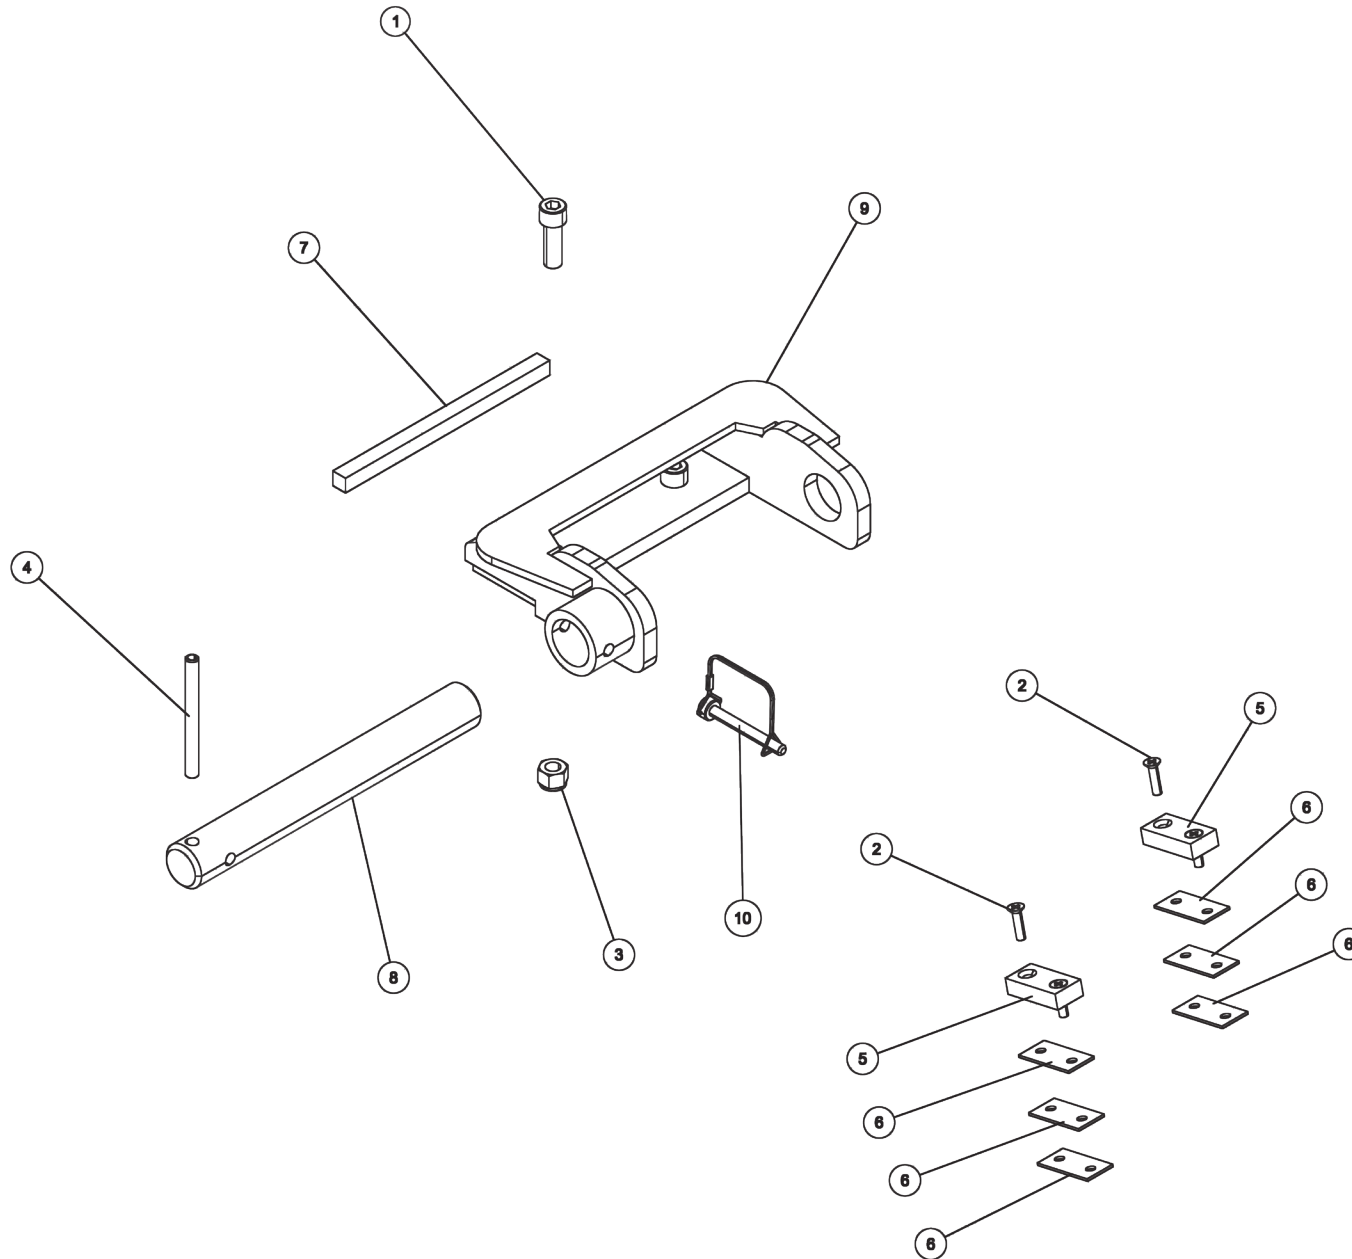

Section I - PARTS

0908396 7-SPOOL VALVE PLATE ASSEMBLY

Section I - PARTS

0908396 7-SPOOL VALVE PLATE ASSEMBLY

ITEM	PART NUMBER	DESCRIPTION	QTY
1	0300041	CONNECTOR, 8MJ-8MB	2
2	0301522	ADAPTER, 6MJ-6MB	4
3	0301620	FITTING, HYD. 6MJ - 6MB90	3
4	0301696	FITTING, ELB 90 DEG 6MJ-6FJX90	1
5	0302510	ADAPTER, 6MJ-6MBL	5
6	0307460	FITTING, HYD 6MJ-6MB90LL	3
7	0310464	VALVE, 7 SPOOL-WALVOIL EXPRESS	1
8	0400107	SCREW, 5/16-18X2-1/2 HHC GR5	3
9	0400382	NUT, 5/16-18 LOK	3
10	0400463	WASHER, 5/16	3
11	0807505	VALVE MTG BRKT WLMT EXP WALVOI	1

Section I - PARTS

0908407 STINGER POSITION KIT

Section I - PARTS**0908407 STINGER POSITION KIT**

ITEM	PART NUMBER	DESCRIPTION	QTY
1	0400238	SCREW, 1/2-13X1-1/2 SHC GR8	2
2	0400378	SCREW, 1/4-20X1 PFH	4
3	0400408	NUT, 1/2-13 LOK	2
4	0400579	PIN, 3/8X4 SPR	1
5	0709110	CLAMP, ADJUST BLOCK	2
6	0709111	SPACERS, ADJUST	6
7	0713131	BLOCK, SHEAR	1
8	0714507	PIN, RETAIN	1
9	0806856	TILT STOP BRACKET WELDMENT	1
10	HD1259	SAFETY SNAP PIN	1

Section I - PARTS

0910213 7-HANDLE DUAL CONTROL ASSEMBLY

Section I - PARTS

0910213 7-HANDLE DUAL CONTROL ASSEMBLY

ITEM	PART NUMBER	DESCRIPTION	QTY
1	0301397	GREASE FITTING, 1/4-28 90	14
2	0307823	CLAMP CUSHION 3/4" OD TUBE	4
3	0307824	CLAMP COVER PLATE	4
4	0310148	BOOT, CONTROL HANDLE	14
5	0310930	CONTROL CABLE 64" MARINE GRADE	14
6	0311699	CONTROL KNOB BLUE BOOM/BED	4
7	0311700	CONTROL KNOB RED PRIMARY WINCH	2
8	0311701	CONTROL KNOB GREEN 2ND WINCH	2
9	0311702	CONTROL KNOB GRAY UNDERLIFT	6
10	0400070	SCREW, 1/4-20X1 HHC GR5	14
11	0400078	SCREW, 1/4-20X2 HHC GR5	8
12	0400367	NUT, 1/4-20 LOK	22
13	0400393	NUT, 3/8-16 JAM	14
14	07000333	PIN-CONTROL HANDLE PIVOT	2
15	0722377	PLATE, CONTROL HANDLE MTG-BOOT	2
16	0908406	CONTROL HANDLE ASSY	14
17	HD0900	BEARING, ROD END, 1/4-28	14