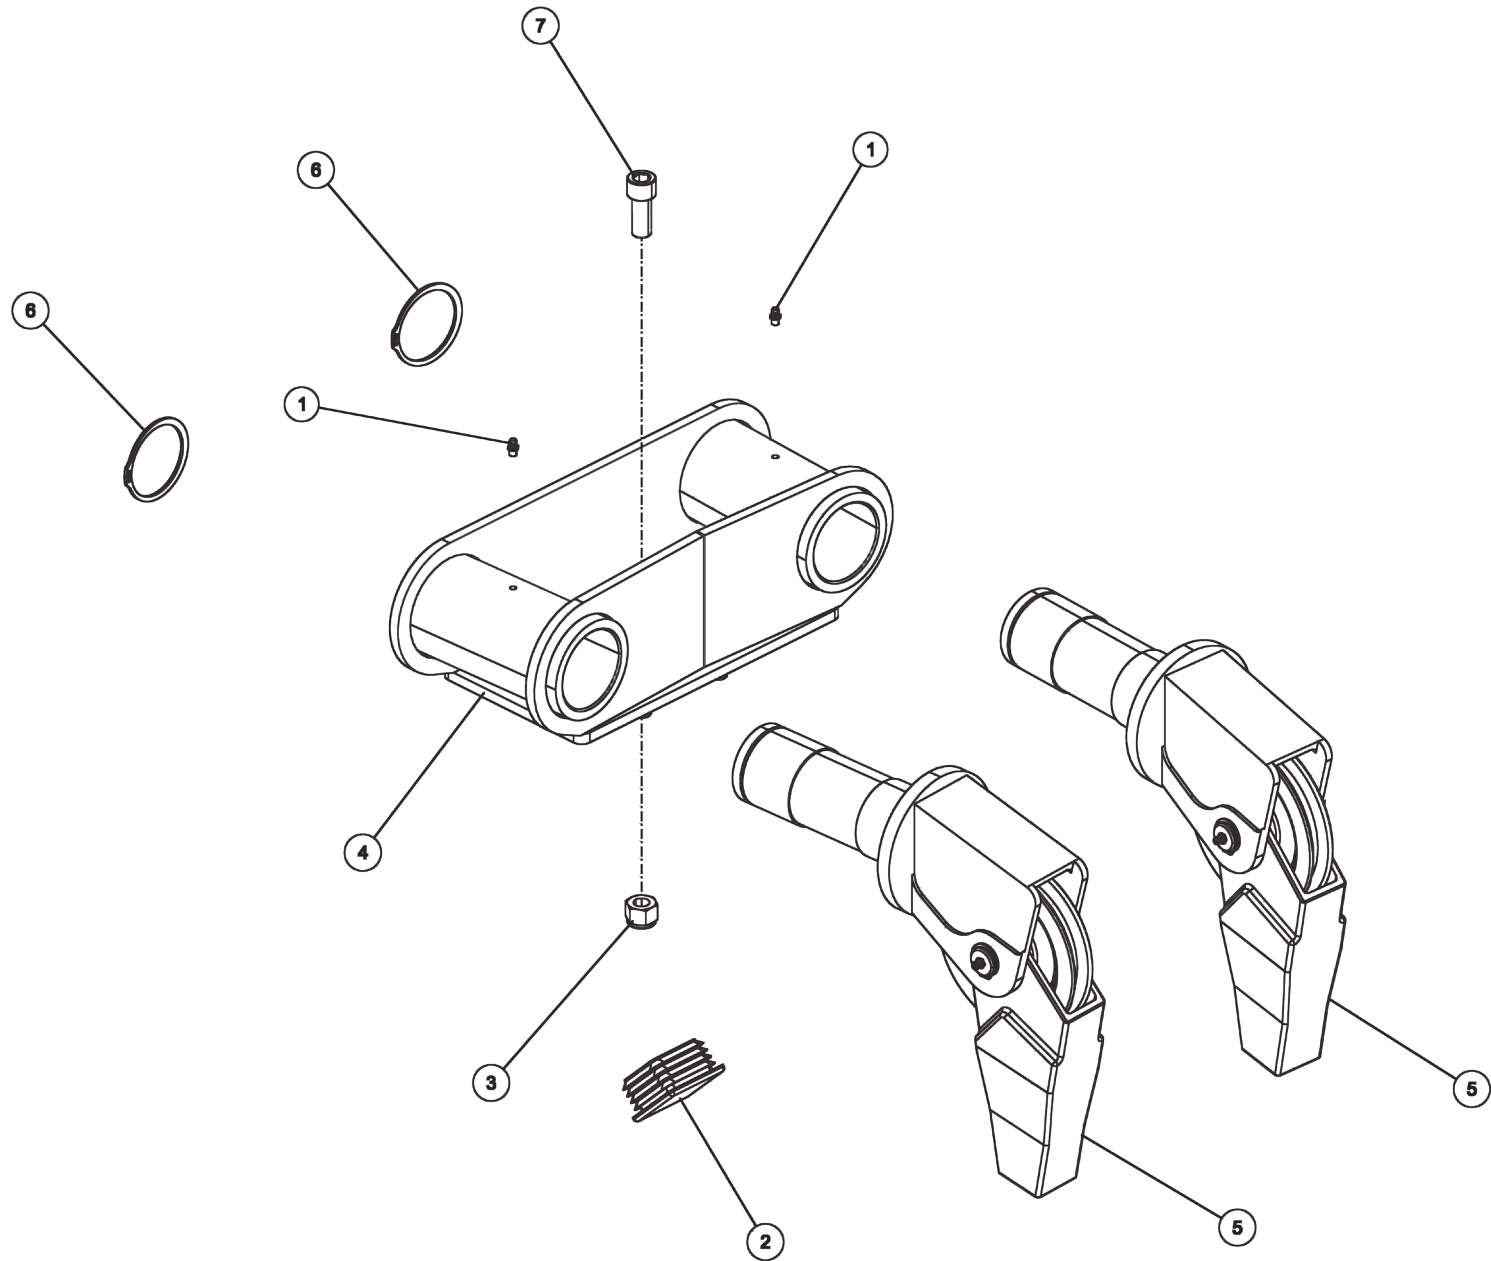

Section I - PARTS

0908393 DUAL SHEAVE HEAD ASSEMBLY

Section I - PARTS

0908393 DUAL SHEAVE HEAD ASSEMBLY

ITEM	PART NUMBER	DESCRIPTION	QTY
1	0300113	GREASE FITTING, 1/4-28 STR	2
2	0307590	PLUG, LDPE BLACK SQR-17-1014	1
3	0400426	NUT, 5/8-11 LOK GR8	4
4	0806845	DUAL SHEAVE HEAD WELDMENT	1
5	805180000	SHEAVE HOUSING ASSEMBLY	2
6	9055275	SNAP RING EXT.2 3/4" 5160-275	2
7	HD0505	5/8-11X1.5SKT HD CP SCR	4