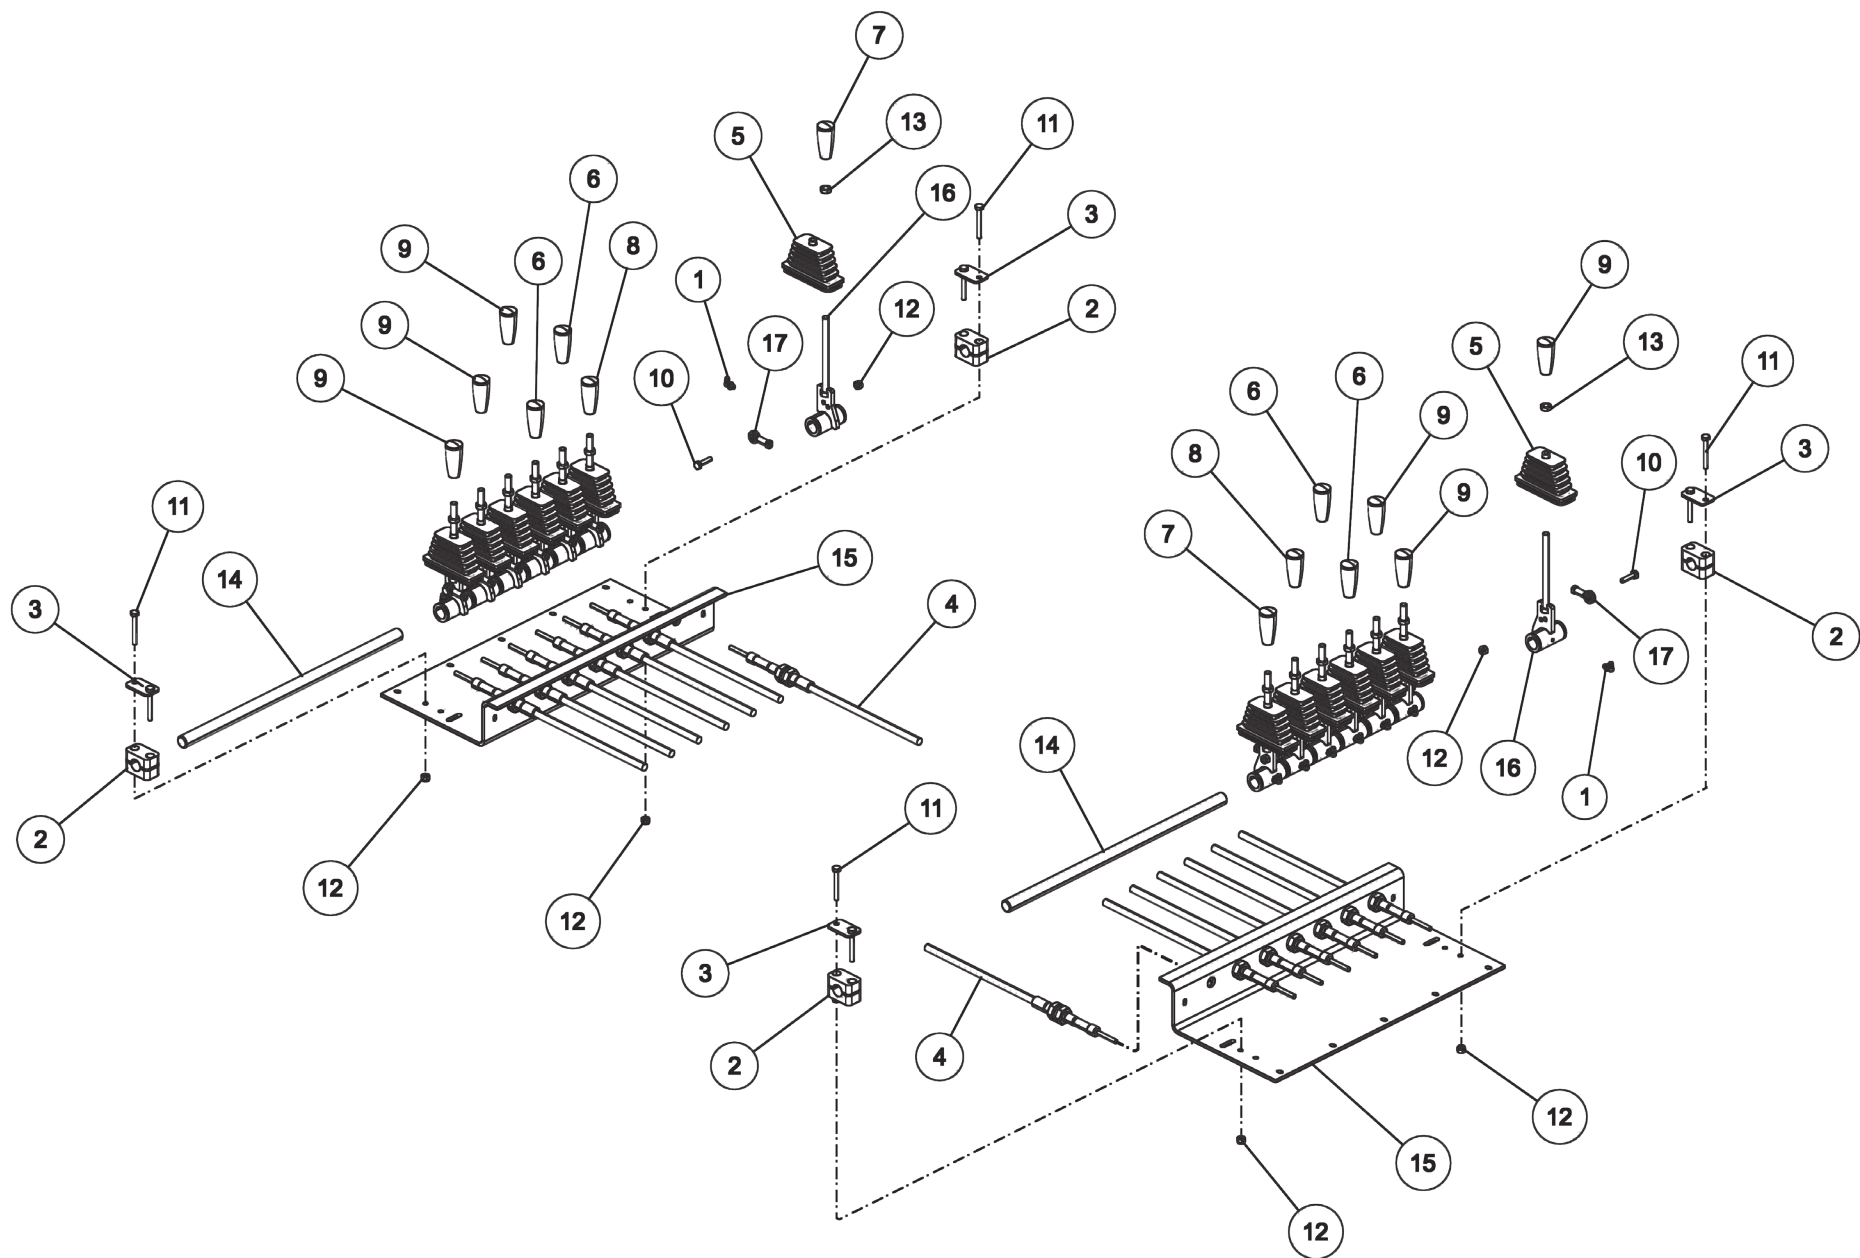

Section I - PARTS

0908396 7-SPOOL VALVE PLATE ASSEMBLY

Section I - PARTS

0908396 7-SPOOL VALVE PLATE ASSEMBLY

ITEM	PART NUMBER	DESCRIPTION	QTY
1	0300041	CONNECTOR, 8MJ-8MB	2
2	0301522	ADAPTER, 6MJ-6MB	4
3	0301620	FITTING, HYD. 6MJ - 6MB90	3
4	0301696	FITTING, ELB 90 DEG 6MJ-6FJX90	1
5	0302510	ADAPTER, 6MJ-6MBL	5
6	0307460	FITTING, HYD 6MJ-6MB90LL	3
7	0310464	VALVE, 7 SPOOL-WALVOIL EXPRESS	1
8	0400107	SCREW, 5/16-18X2-1/2 HHC GR5	3
9	0400382	NUT, 5/16-18 LOK	3
10	0400463	WASHER, 5/16	3
11	0807505	VALVE MTG BRKT WLMT EXP WALVOI	1

Section I - PARTS

0908407 STINGER POSITION KIT

Section I - PARTS**0908407 STINGER POSITION KIT**

ITEM	PART NUMBER	DESCRIPTION	QTY
1	0400238	SCREW, 1/2-13X1-1/2 SHC GR8	2
2	0400378	SCREW, 1/4-20X1 PFH	4
3	0400408	NUT, 1/2-13 LOK	2
4	0400579	PIN, 3/8X4 SPR	1
5	0709110	CLAMP, ADJUST BLOCK	2
6	0709111	SPACERS, ADJUST	6
7	0713131	BLOCK, SHEAR	1
8	0714507	PIN, RETAIN	1
9	0806856	TILT STOP BRACKET WELDMENT	1
10	HD1259	SAFETY SNAP PIN	1

Section I - PARTS

0910213 7-HANDLE DUAL CONTROL ASSEMBLY

Section I - PARTS

0910213 7-HANDLE DUAL CONTROL ASSEMBLY

ITEM	PART NUMBER	DESCRIPTION	QTY
1	0301397	GREASE FITTING, 1/4-28 90	14
2	0307823	CLAMP CUSHION 3/4" OD TUBE	4
3	0307824	CLAMP COVER PLATE	4
4	0310148	BOOT, CONTROL HANDLE	14
5	0310930	CONTROL CABLE 64" MARINE GRADE	14
6	0311699	CONTROL KNOB BLUE BOOM/BED	4
7	0311700	CONTROL KNOB RED PRIMARY WINCH	2
8	0311701	CONTROL KNOB GREEN 2ND WINCH	2
9	0311702	CONTROL KNOB GRAY UNDERLIFT	6
10	0400070	SCREW, 1/4-20X1 HHC GR5	14
11	0400078	SCREW, 1/4-20X2 HHC GR5	8
12	0400367	NUT, 1/4-20 LOK	22
13	0400393	NUT, 3/8-16 JAM	14
14	07000333	PIN-CONTROL HANDLE PIVOT	2
15	0722377	PLATE, CONTROL HANDLE MTG-BOOT	2
16	0908406	CONTROL HANDLE ASSY	14
17	HD0900	BEARING, ROD END, 1/4-28	14