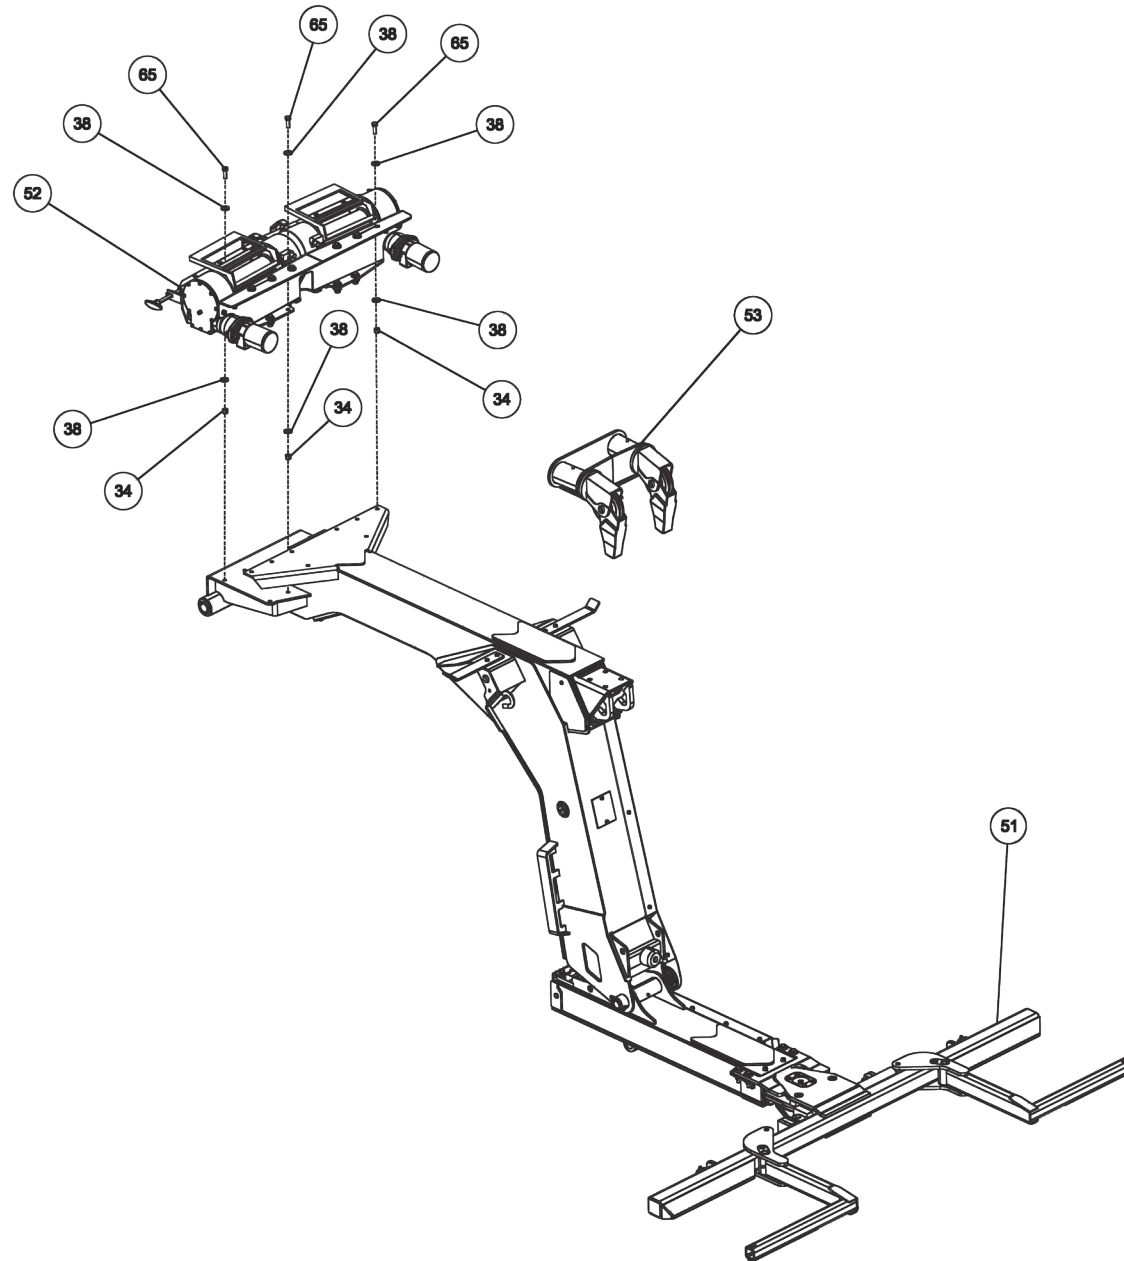

Section I - PARTS

0908397 BASIC EXPRESS DUAL WINCH ASSEMBLY (cont'd)

Section I - PARTS

0908397 BASIC EXPRESS DUAL WINCH ASSEMBLY (cont'd)

ITEM	PART NUMBER	DESCRIPTION	QTY
1	0300044	FITT, HYD CONN. 6MJ-8MB	2
2	0300056	FITTING, BARB 16C4-16MP	1
3	0300071	CLAMP, HOSE, 1" IDEAL	1
4	0301388	ELBOW, 8MJ-8MB90	4
5	0301522	ADAPTER, 6MJ-6MB	2
6	0301524	HOSE 4AT2(6FJX-6FJX) 14"	2
7	0301696	FITTING, ELB 90 DEG 6MJ-6FJX90	2
8	0301895	GREASE FITTING, 1/8 STR PTF	2
9	0301921	HOSE HYD, 128	4
10	0302173	MUD FLAP	2
11	0302584	HOSE HYD, 50"	4
12	0302757	FITTING, CONN 8MJ - 16MB	1
13	0302922	HOSE HYD, 170	2
14	0303844	CYL HYD - SWING L ARM	2
15	0303860	HOSE HYD, 10-3/4"	1
16	0303861	HOSE HYD, 18"	1
17	0306680	RUBBER "T" MOUNTS LTI 20203	4
18	0307575	CYLINDER, LIFT 3.00 X 17.75	2
19	0307633	HOSE, HYD ASSY 46" LGTH	2
20	0307663	HOSE, HYD ASSY 185" LGTH 90	1
21	0400070	SCREW, 1/4-20X1 HHC GR5	4
22	0400078	SCREW, 1/4-20X2 HHC GR5	2
23	0400122	SCREW, 3/8-16X1-1/4 HHC GR5	8
24	0400126	SCREW, 3/8-16X1 HHC GR5	5
25	0400132	SCREW, 3/8-16X1-1/2 HHC GR5	4
26	0400146	SCREW, 3/8-16X2-1/4 HHC GR5	1
27	0400157	SCREW, 3/8-16X1-3/4 HHC GR5	1
28	0400181	SCREW, 1/2-13X1-1/2 HHC GR5	4
29	0400237	SCREW, 1/2-13X4 HHC GR5	4
30	0400367	NUT, 1/4-20 LOK	6
31	0400382	NUT, 5/16-18 LOK	8
32	0400392	NUT, 3/8-16 LOK	17
33	0400408	NUT, 1/2-13 LOK	10
34	0400416	NUT, 1/2-13 LOK GR8	14
35	0400451	WASHER, 1/4	8

ITEM	PART NUMBER	DESCRIPTION	QTY
36	0400480	WASHER, 3/8	38
37	0400492	WASHER, 1/2	8
38	0400497	WASHER, 1/2 GR8	28
39	0400498	WASHER, 1/2X2X0.125	4
40	0702540	HOSE, SUCTION 12FT 1IN ID	1
41	0712380	D-RING	2
42	0719519	SHIM - BOOM PIVOT (0.0747 THK)	2
43	0719520	SHIM - BOOM PIVOT (.1196 THK)	2
44	0730187	JUNCTION BOX PLATE EXP,810,812	1
45	0806834	SUBFRAME, EXPRESS	1
46	0807183	MAIN BOOM PIVOT PIN WLMT.	1
47	0807232	TUBE MOUNTING WELDT	1
48	0807471	REAR BODY MTG TUBE WELD'T	1
49	0807707	PIN WELDMENT - LIFT CYLINDER	4
50	0901420	KIT - SAFETY CHAIN	1
51	0908389	BOOM ASSY. EXPRESS EXT.	1
52	0908391	8K DUAL WINCH BUCKET ASSY	1
53	0908393	DUAL SHEAVE HEAD ASSY	1
54	0908396	7-SPOOL VALVE PLATE ASSY	1
55	0910213	7-HANDLE DUAL CONTROL 312	1
56	0910933	HYD TANK ASSY, NARROW	1
57	804500001	MUD FLAP BACK-UP STRIP	2
58	805040011	VERTICAL BOOM GUIDE PAD	2
59	810740001	WIRING HARNESS 810	1
60	810770012	HOSE, 157" 4FJX-4M3K-6FJX MTF	2
61	810770015	HOSE 29" 4M2T 6FJX90S-6FJX	2
62	810770017	HOSE ASSY 32 8M2T 8FJX90S-8FJX	1
63	810960001	CHAIN POCKET PLATE -SHIP KIT B	2
64	9012594	FITT,HYD RUN TEE, 6MJX6MBX6MJ	2
65	9041403	1/2 NC X 1 1/2 HHCS PL GR8	14
66	9043973	5/16-18X1 1/2 FL.HD.SOC.	8
67	9056150	RETAINING RING - 1 1/2	1
68	BA0259	PIN - "D" RING	2
69	FC41	FITTING-90DEG BLKHD ELB W/ NUT	2
70	HC1291	FITTING, 4MJ-4MB STR THR	6