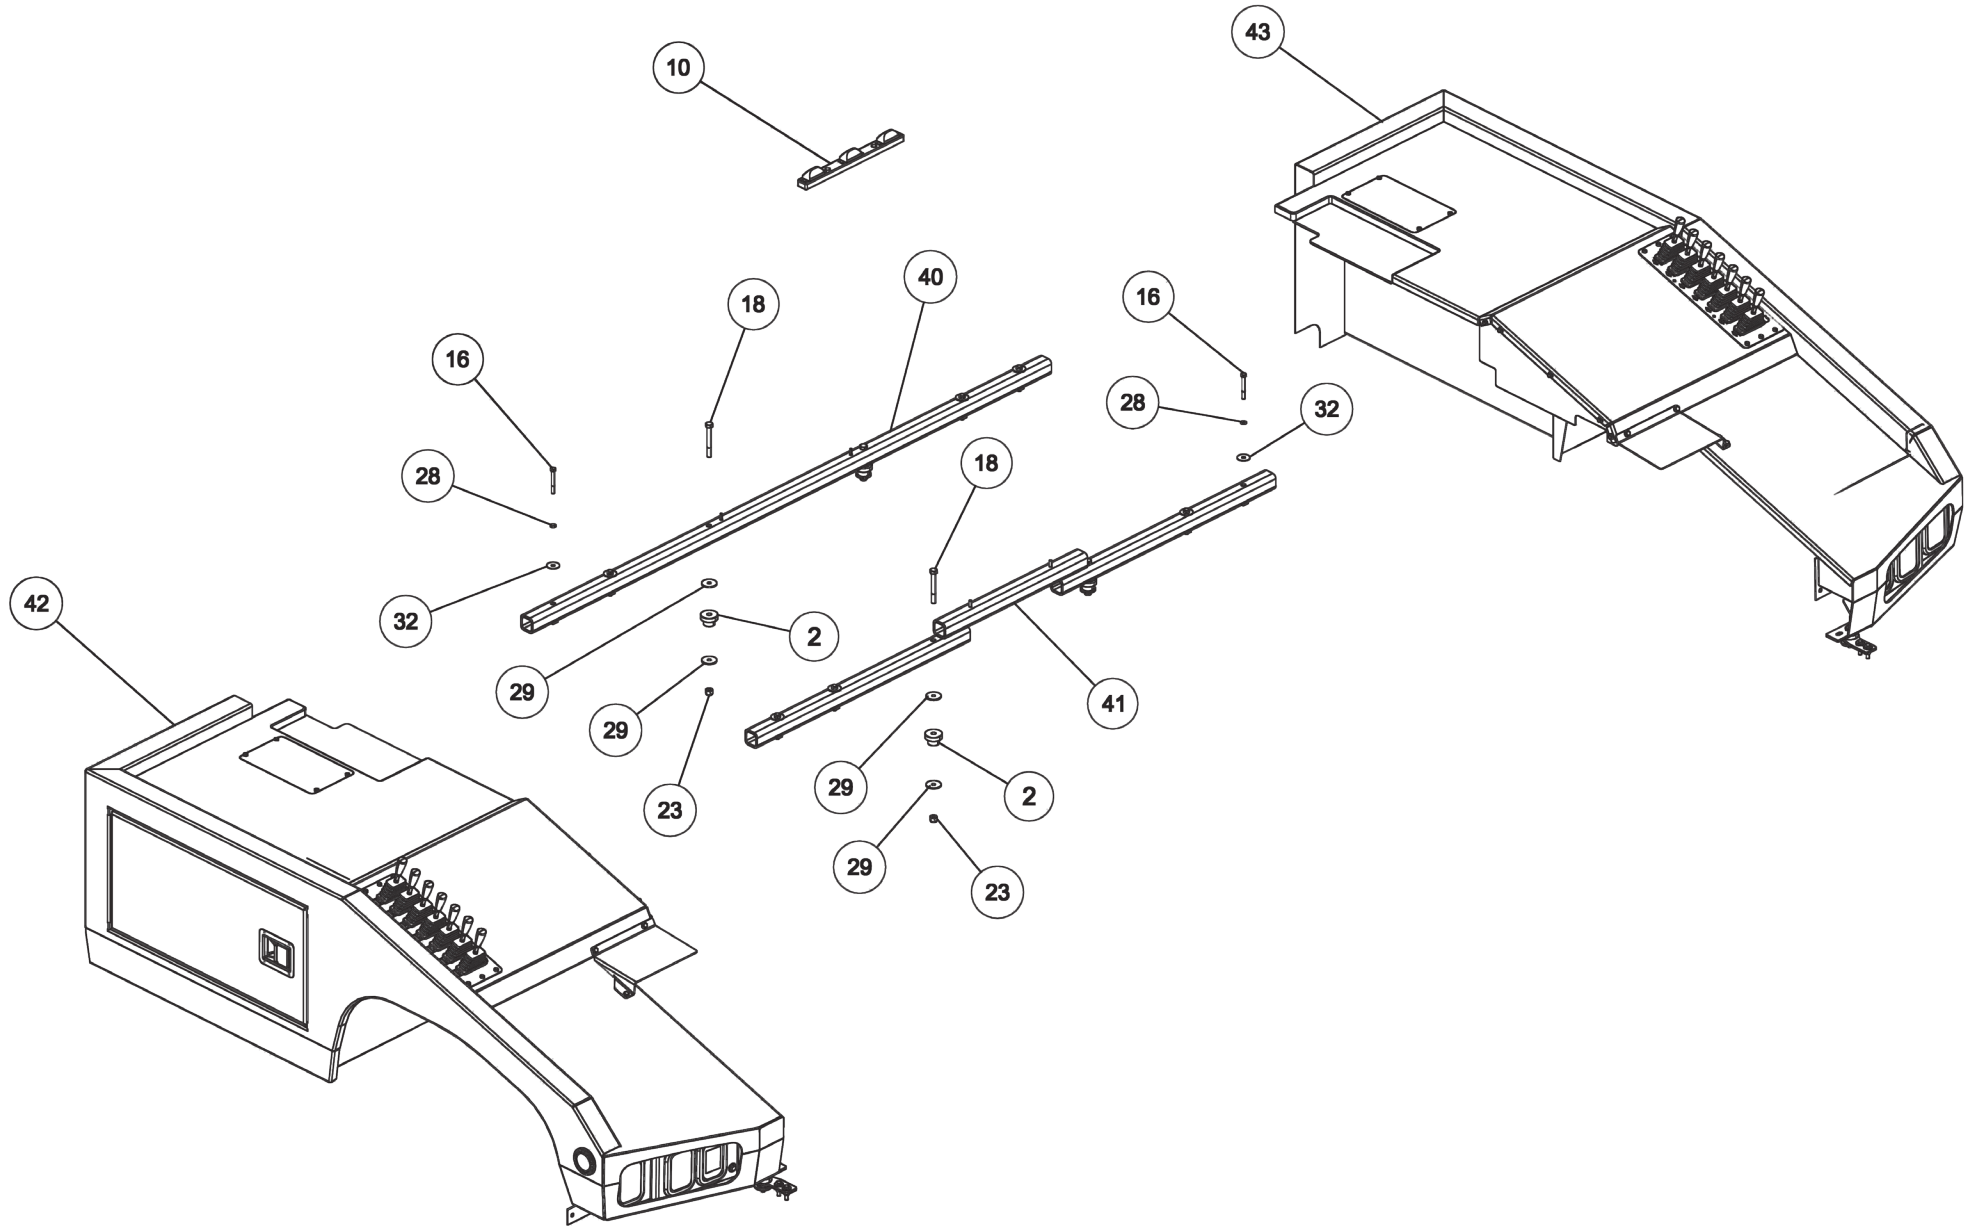

Section I - PARTS

120500225 EXPRESS BODY CS MODULAR

Section I - PARTS

120500225 EXPRESS BODY CS MODULAR

ITEM	PART NUMBER	DESCRIPTION	QTY
1	0303120	LATCH PADDLE W/GASKET	2
2	0306680	RUBBER "T" MOUNTS LTI 20203	6
3	0306685	GROMMET TRUCKLITE 45700 - RECT	6
4	0310925	RUBBER BUMP STOP	4
5	0311507	LIGHT RECT RED LED	4
6	0311510	LIGHT RECT REVERSE W/REFLEX	2
7	0311512	LIGHT 2.5" RED REFLEX LED	2
8	0311513	LIGHT 2.5" AMBER REFLEX LED	2
9	0311516	GROMMET, LIGHT 2.5" ROUND	4
10	0311531	LIGHT 3 RED ID BAR LED	1
11	0400059	SCREW, 1/4-20X5/8 HHC GR5	8
12	0400070	SCREW, 1/4-20X1 HHC GR5	28
13	0400109	SCREW, 5/16-18X1 HHC GR5	14
14	0400126	SCREW, 3/8-16X1 HHC GR5	14
15	0400132	SCREW, 3/8-16X1-1/2 HHC GR5	4
16	0400133	SCREW, 3/8-16X3 HHC GR5	8
17	0400150	SCREW, 3/8-16X2-1/2 HHC GR5	2
18	0400237	SCREW, 1/2-13X4 HHC GR5	4
19	0400351	NUT, 8-32 HEX	8
20	0400381	NUT, 5/16-18 HEX	4
21	0400382	NUT, 5/16-18 LOK	4
22	0400392	NUT, 3/8-16 LOK	20
23	0400408	NUT, 1/2-13 LOK	4
24	0400451	WASHER, 1/4	34
25	0400452	LKWASHER, 1/4	24
26	0400463	WASHER, 5/16	12

ITEM	PART NUMBER	DESCRIPTION	QTY
27	0400480	WASHER, 3/8	38
28	0400482	LKWASHER, 3/8	8
29	0400484	WASH, SPECIAL .406X1-3/4	8
30	0400498	WASHER, 1/2X2X0.125	4
31	0400601	SCREW, 1/4X1 SHM SS	12
32	0400888	WASHER, 3/8 FEN	8
33	0402020	SCREW, 1/4-20X3/4 HHC SS	8
34	0718658	PANEL - LEFT HAND REAR SLOPE	1
35	0718659	PANEL - RIGHT HAND REAR SLOPE	1
36	0725189L	PLT 7SLOT CONT CVR 312/807	1
37	0725189R	PLT 7SLOT CONT CVR 312/807	1
38	0806953	SKIRT - LEFT HAND	1
39	0806954	SKIRT - RIGHT HAND	1
40	0807232	TUBE MOUNTING WELDT	1
41	0807471	REAR BODY MTG TUBE WELD'T	1
42	0807910	BODY WLMT, EXPR LH CS 2011 BOX	1
43	0807911	BODY WLMT, EXPR RH CS 2011 BOX	1
44	0910213	7-HANDLE DUAL CONTROL 312	1
45	805040005	COVER PLATE-BOOM END (RE	2
46	810010001	BRACKET, CS - MUD FLAP	2
47	810030005	PLATE-BODY REAR MTG. (T. MTG)	2
48	810030015	LH SS LIGHT COVER PANEL	1
49	810030016	PLATE - GUARD FILLER SS	2
50	810037015	RH SS LIGHT COVER PANEL	1
51	945400518	WASHER PLATE PL - STRIKE	2
52	945400800	STRIKER PIN WELD'T PL	2