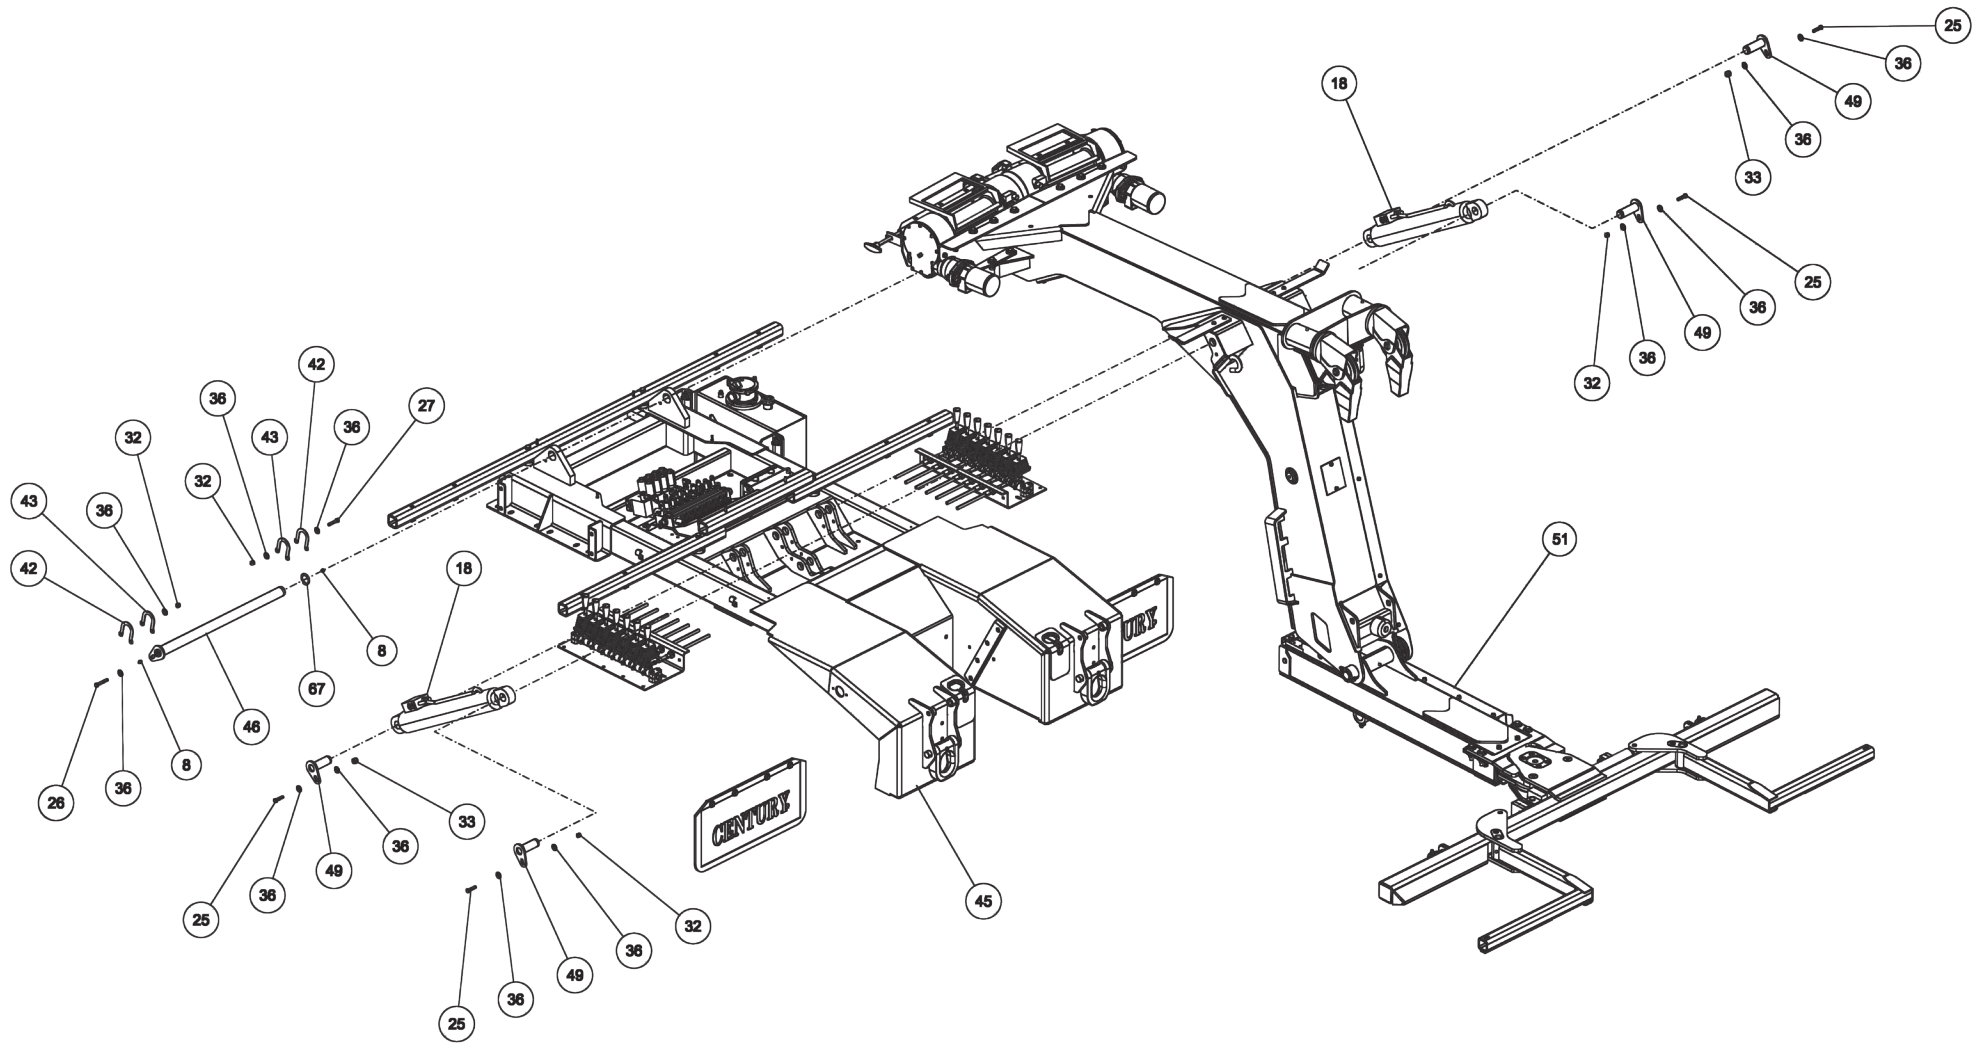

Section I - PARTS

0908397 BASIC EXPRESS DUAL WINCH ASSEMBLY

Section I - PARTS

0908397 BASIC EXPRESS DUAL WINCH ASSEMBLY

ITEM	PART NUMBER	DESCRIPTION	QTY
1	0300044	FITT, HYD CONN. 6MJ-8MB	2
2	0300056	FITTING, BARB 16C4-16MP	1
3	0300071	CLAMP, HOSE, 1" IDEAL	1
4	0301388	ELBOW, 8MJ-8MB90	4
5	0301522	ADAPTER, 6MJ-6MB	2
6	0301524	HOSE 4AT2(6FJX-6FJX) 14"	2
7	0301696	FITTING, ELB 90 DEG 6MJ-6FJX90	2
8	0301895	GREASE FITTING, 1/8 STR PTF	2
9	0301921	HOSE HYD, 128	4
10	0302173	MUD FLAP	2
11	0302584	HOSE HYD, 50"	4
12	0302757	FITTING, CONN 8MJ - 16MB	1
13	0302922	HOSE HYD, 170	2
14	0303844	CYL HYD - SWING L ARM	2
15	0303860	HOSE HYD, 10-3/4"	1
16	0303861	HOSE HYD, 18"	1
17	0306680	RUBBER "T" MOUNTS LTI 20203	4
18	0307575	CYLINDER, LIFT 3.00 X 17.75	2
19	0307633	HOSE, HYD ASSY 46" LGTH	2
20	0307663	HOSE, HYD ASSY 185" LGTH 90	1
21	0400070	SCREW, 1/4-20X1 HHC GR5	4
22	0400078	SCREW, 1/4-20X2 HHC GR5	2
23	0400122	SCREW, 3/8-16X1-1/4 HHC GR5	8
24	0400126	SCREW, 3/8-16X1 HHC GR5	5
25	0400132	SCREW, 3/8-16X1-1/2 HHC GR5	4
26	0400146	SCREW, 3/8-16X2-1/4 HHC GR5	1
27	0400157	SCREW, 3/8-16X1-3/4 HHC GR5	1
28	0400181	SCREW, 1/2-13X1-1/2 HHC GR5	4
29	0400237	SCREW, 1/2-13X4 HHC GR5	4
30	0400367	NUT, 1/4-20 LOK	6
31	0400382	NUT, 5/16-18 LOK	8
32	0400392	NUT, 3/8-16 LOK	17
33	0400408	NUT, 1/2-13 LOK	10
34	0400416	NUT, 1/2-13 LOK GR8	14
35	0400451	WASHER, 1/4	8

ITEM	PART NUMBER	DESCRIPTION	QTY
36	0400480	WASHER, 3/8	38
37	0400492	WASHER, 1/2	8
38	0400497	WASHER, 1/2 GR8	28
39	0400498	WASHER, 1/2X2X0.125	4
40	0702540	HOSE, SUCTION 12FT 1IN ID	1
41	0712380	D-RING	2
42	0719519	SHIM - BOOM PIVOT (0.0747 THK)	2
43	0719520	SHIM - BOOM PIVOT (.1196 THK)	2
44	0730187	JUNCTION BOX PLATE EXP,810,812	1
45	0806834	SUBFRAME, EXPRESS	1
46	0807183	MAIN BOOM PIVOT PIN WLMT.	1
47	0807232	TUBE MOUNTING WELDT	1
48	0807471	REAR BODY MTG TUBE WELDT	1
49	0807707	PIN WELDMENT - LIFT CYLINDER	4
50	0901420	KIT - SAFETY CHAIN	1
51	0908389	BOOM ASSY. EXPRESS EXT.	1
52	0908391	8K DUAL WINCH BUCKET ASSY	1
53	0908393	DUAL SHEAVE HEAD ASSY	1
54	0908396	7-SPOOL VALVE PLATE ASSY	1
55	0910213	7-HANDLE DUAL CONTROL 312	1
56	0910933	HYD TANK ASSY, NARROW	1
57	804500001	MUD FLAP BACK-UP STRIP	2
58	805040011	VERTICAL BOOM GUIDE PAD	2
59	810740001	WIRING HARNESS 810	1
60	810770012	HOSE, 157" 4FJX-4M3K-6FJX MTF	2
61	810770015	HOSE 29" 4M2T 6FJX90S-6FJX	2
62	810770017	HOSE ASSY 32 8M2T 8FJX90S-8FJX	1
63	810960001	CHAIN POCKET PLATE -SHIP KIT B	2
64	9012594	FITT, HYD RUN TEE, 6MJX6MBX6MJ	2
65	9041403	1/2 NC X 1 1/2 HHCS PL GR8	14
66	9043973	5/16-18X1 1/2 FL.HD.SOC.	8
67	9056150	RETAINING RING - 1 1/2	1
68	BA0259	PIN - "D" RING	2
69	FC41	FITTING-90DEG BLKHD ELB W/ NUT	2
70	HC1291	FITTING, 4MJ-4MB STR THR	6