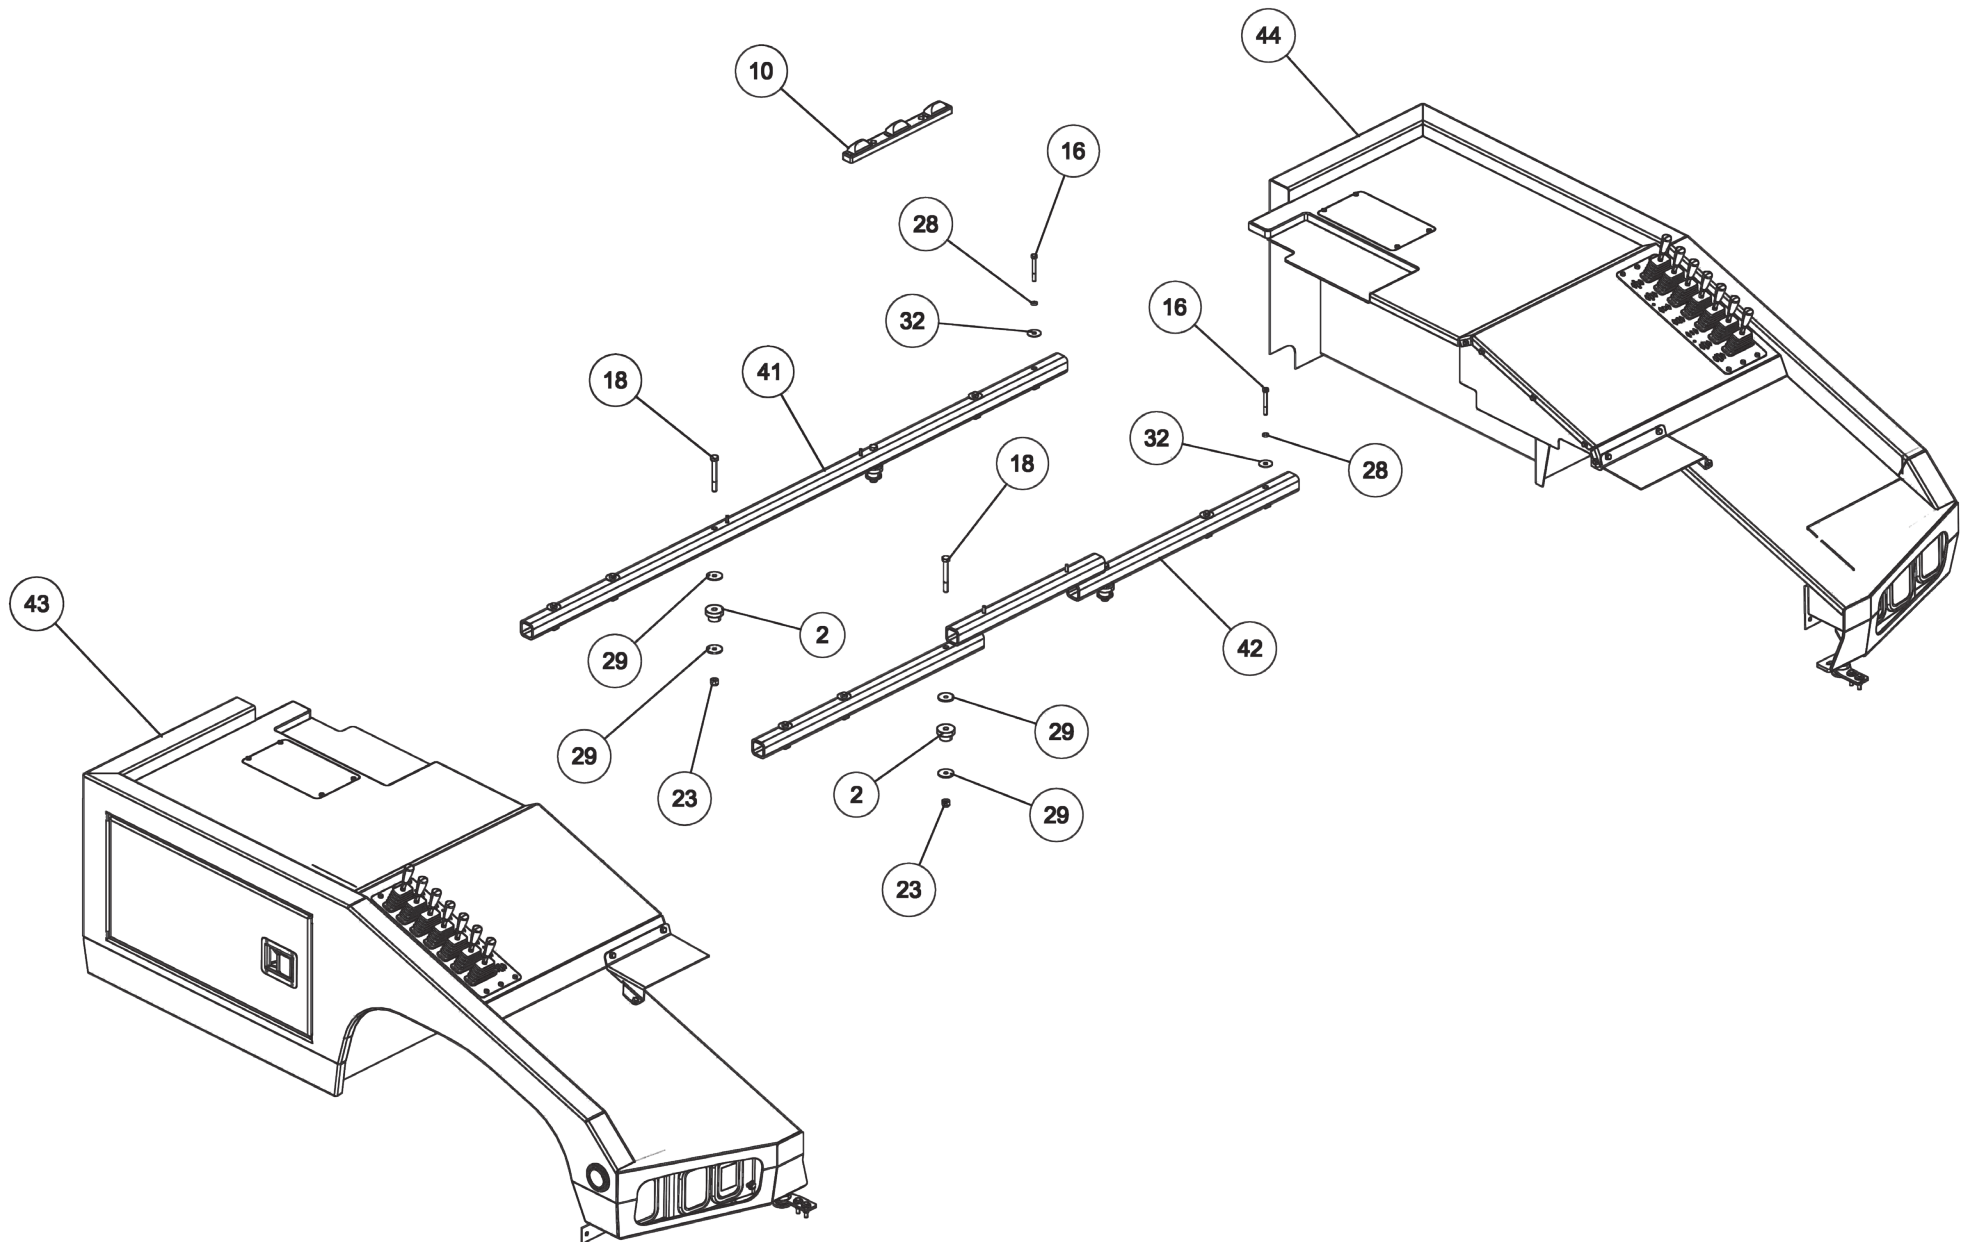

Section I - PARTS

120500245 EXPRESS BODY ALUMINUM MODULAR

Section I - PARTS

120500245 EXPRESS BODY ALUMINUM MODULAR

ITEM	PART NUMBER	DESCRIPTION	QTY
1	0303120	LATCH PADDLE W/GASKET	2
2	0306680	RUBBER "T" MOUNTS LTI 20203	6
3	0306685	GROMMET TRUCKLITE 45700 - RECT	6
4	0310925	RUBBER BUMP STOP	4
5	0311507	LIGHT RECT RED LED	4
6	0311510	LIGHT RECT REVERSE W/REFLEX	2
7	0311512	LIGHT 2.5" RED REFLEX LED	2
8	0311513	LIGHT 2.5" AMBER REFLEX LED	2
9	0311516	GROMMET, LIGHT 2.5" ROUND	4
10	0311531	LIGHT 3 RED ID BAR LED	1
11	0400059	SCREW, 1/4-20X5/8 HHC GR5	8
12	0400070	SCREW, 1/4-20X1 HHC GR5	28
13	0400109	SCREW, 5/16-18X1 HHC GR5	14
14	0400126	SCREW, 3/8-16X1 HHC GR5	14
15	0400132	SCREW, 3/8-16X1-1/2 HHC GR5	4
16	0400133	SCREW, 3/8-16X3 HHC GR5	8
17	0400150	SCREW, 3/8-16X2-1/2 HHC GR5	2
18	0400237	SCREW, 1/2-13X4 HHC GR5	4
19	0400351	NUT, 8-32 HEX	8
20	0400381	NUT, 5/16-18 HEX	4
21	0400382	NUT, 5/16-18 LOK	4
22	0400392	NUT, 3/8-16 LOK	20
23	0400408	NUT, 1/2-13 LOK	4
24	0400451	WASHER, 1/4	34
25	0400452	LKWASHER, 1/4	24
26	0400463	WASHER, 5/16	12

ITEM	PART NUMBER	DESCRIPTION	QTY
27	0400480	WASHER, 3/8	38
28	0400482	LKWASHER, 3/8	8
29	0400484	WASH, SPECIAL .406X1-3/4	8
30	0400498	WASHER, 1/2X2X0.125	4
31	0400601	SCREW, 1/4X1 SHM SS	12
32	0400888	WASHER, 3/8 FEN	8
33	0402020	SCREW, 1/4-20X3/4 HHC SS	8
34	0718907	LH TAIL LIGHT COVER PANEL	1
35	0718908	RH TAIL LIGHT COVER PANEL	1
36	0718909	LH REAR SLOPING PANEL	1
37	0718910	RH REAR SLOPING PANEL	1
38	0722590	PLATE, ALUM. SPLASH GUARD	2
39	0725189L	PLT 7SLOT CONT CVR 312/807	1
40	0725189R	PLT 7SLOT CONT CVR 312/807	1
41	0807232	TUBE MOUNTING WELDT	1
42	0807471	REAR BODY MTG TUBE WELD'T	1
43	0807914	BODY WLMT, EXPR LH AL 2011 BOX	1
44	0807915	BODY WLMT, EXPR RH AL 2011 BOX	1
45	0910213	7-HANDLE DUAL CONTROL 312	1
46	805040005	COVER PLATE-BOOM END (RE	2
47	810010001	BRACKET, CS - MUD FLAP	2
48	810030005	PLATE-BODY REAR MTG. (T. MTG)	2
49	810030016	PLATE - GUARD FILLER SS	2
50	945400518	WASHER PLATE PL - STRIKE	2
51	945400800	STRIKER PIN WELD'T PL	2