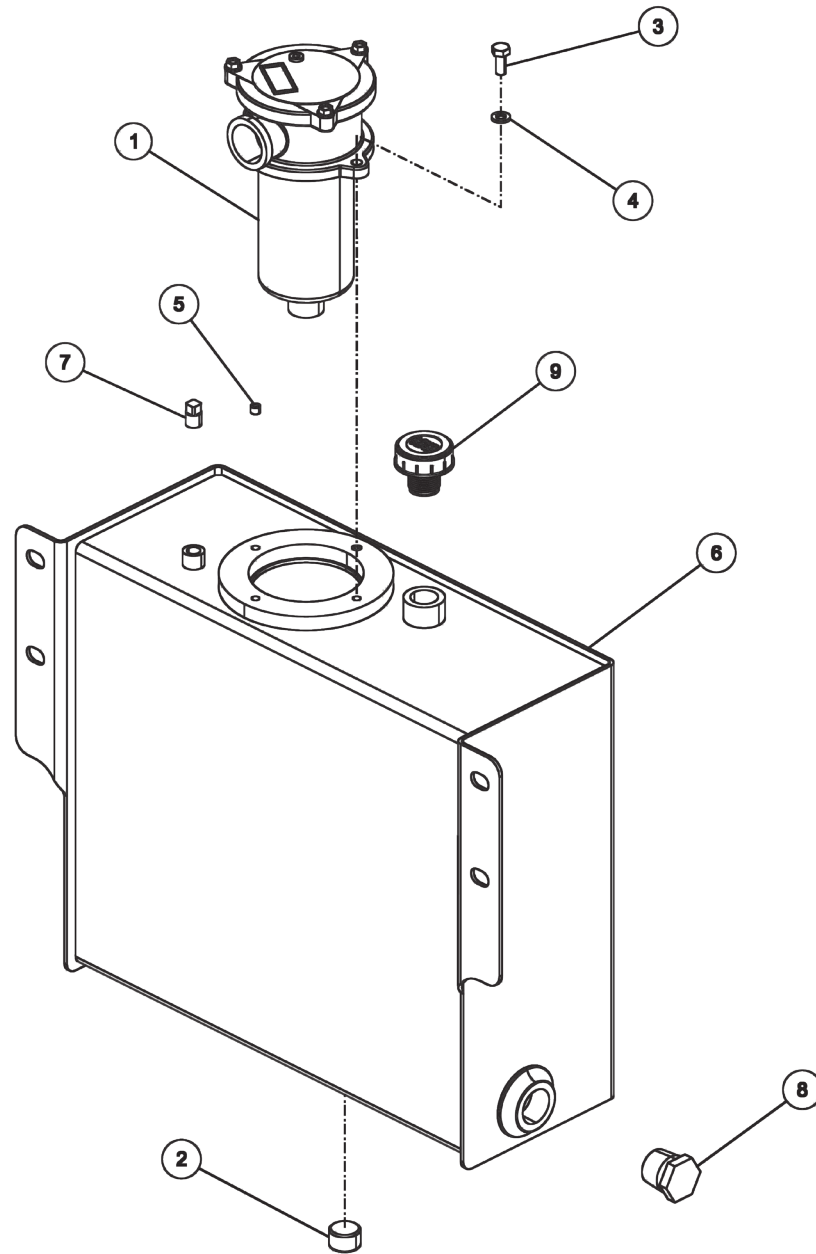

Section I - PARTS

0910933 HYD TANK ASSEMBLY NARROW

Section I - PARTS

0910933 HYD TANK ASSEMBLY NARROW

ITEM	PART NUMBER	DESCRIPTION	QTY
1	0310296	FILTR HEAD ASSY W/ ELEMENT	1
2	0310462	PLUG - 3/4 NPT HEX - MAGNETIC	1
3	0400118	SCREW, 5/16-18X3/4 HHC GR5	2
4	0400464	LKWASHER, 5/16	2
5	0400748	SET SCREW, 5/16-18X1/4 SOC	2
6	0807895	HYD TANK WLMT, NARROW	1
7	9011011	1/4 SQ HD PIPE PLUG	1
8	9012839	1 PIPE PLUG	1
9	9018131	BREATHER CAP (LUCAS) 3/4	1